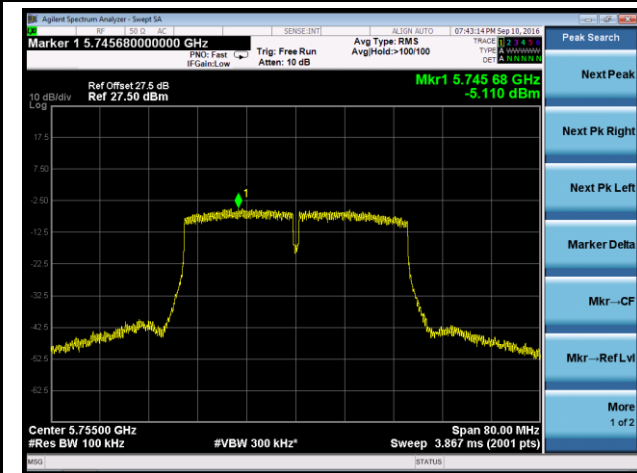

Channel 36 (5180MHz)

Channel 44 (5220MHz)

Channel 48 (5240MHz)

Channel 149 (5745MHz)

Channel 157 (5785MHz)

Channel 165 (5825MHz)

802.11n-HT40 Power Spectral Density - Ant 1 / Ant 0 + 1 + 2 + 3

Channel 38 (5190MHz)

Channel 46 (5230MHz)

Channel 151 (5755MHz)

Channel 159 (5795MHz)

802.11ac-VHT20 Power Spectral Density - Ant 1 / Ant 0 + 1 + 2 + 3

Channel 36 (5180MHz)

Channel 44 (5220MHz)

Channel 48 (5240MHz)

Channel 149 (5745MHz)