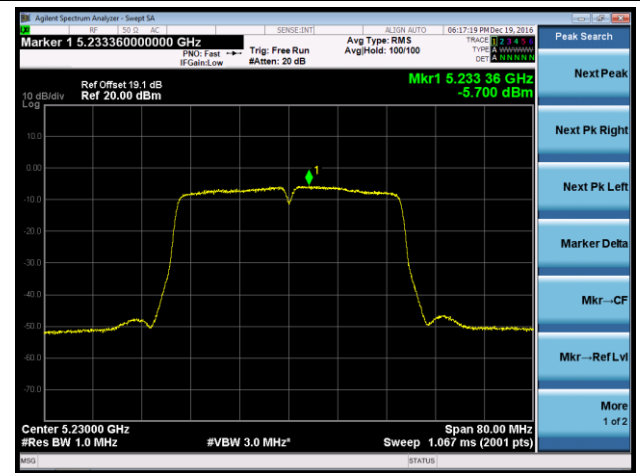

Channel 44 (5220MHz)

Channel 48 (5240MHz)

Channel 149 (5745MHz)

Channel 157 (5785MHz)

Channel 165 (5825MHz)

802.11n-HT40 Power Spectral Density - Ant 3 / Ant 0 + 1 + 2 + 3

Channel 38 (5190MHz)

Channel 46 (5230MHz)