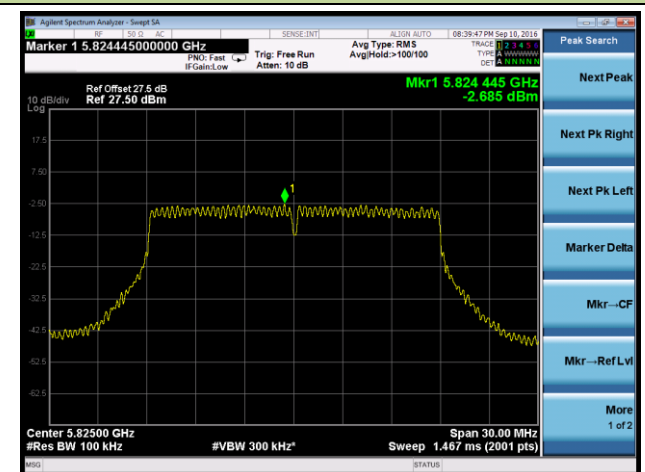

Channel 165 (5825MHz)