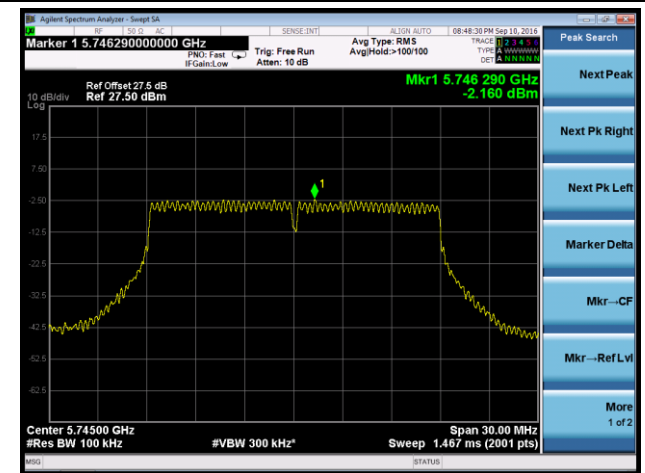

Channel 46 (5230MHz)

Channel 151 (5755MHz)

Channel 159 (5795MHz)

802.11ac-VHT20 Power Spectral Density - Ant 1 / Ant 0 + 1 + 2 + 3

Channel 36 (5180MHz)

Channel 44 (5220MHz)

Channel 48 (5240MHz)

Channel 149 (5745MHz)