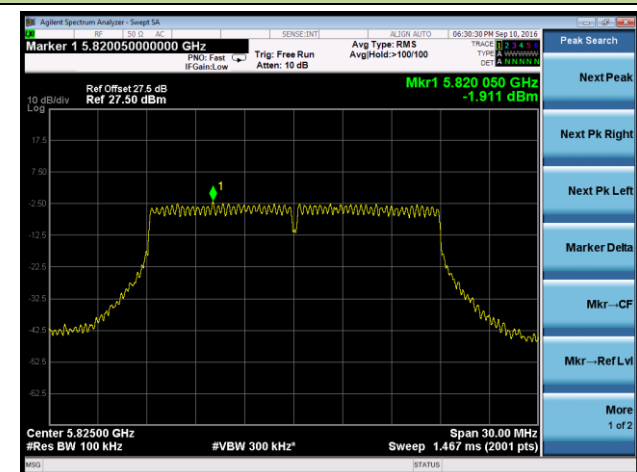

Channel 36 (5180MHz)

Channel 44 (5220MHz)

Channel 48 (5240MHz)

Channel 149 (5745MHz)

Channel 157 (5785MHz)

Channel 165 (5825MHz)

802.11n-HT40 Power Spectral Density - Ant 1 / Ant 0 + 1 + 2 + 3

Channel 38 (5190MHz)