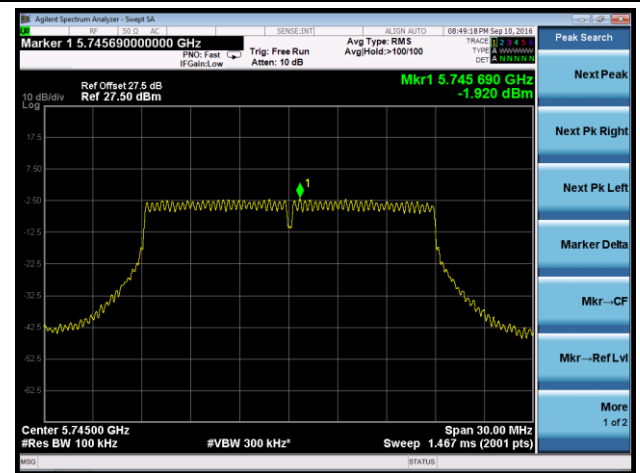

Channel 36 (5180MHz)

Channel 44 (5220MHz)

Channel 48 (5240MHz)

Channel 149 (5745MHz)

Channel 157 (5785MHz)

Channel 165 (5825MHz)

802.11ac-VHT40 Power Spectral Density - Ant 2 / Ant 0 + 1 + 2 + 3

Channel 38 (5190MHz)