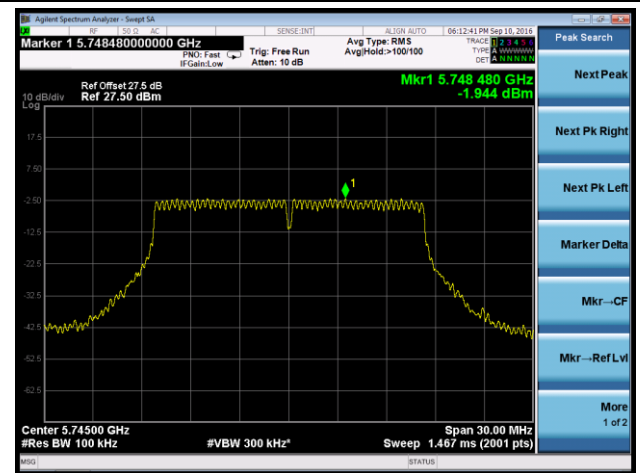

Channel 42 (5210MHz)

Channel 155 (5775MHz)

802.11a Power Spectral Density - Ant 2 / Ant 0 + 1 + 2 + 3

Channel 36 (5180MHz)

Channel 44 (5220MHz)

Channel 48 (5240MHz)

Channel 149 (5745MHz)

Channel 157 (5785MHz)