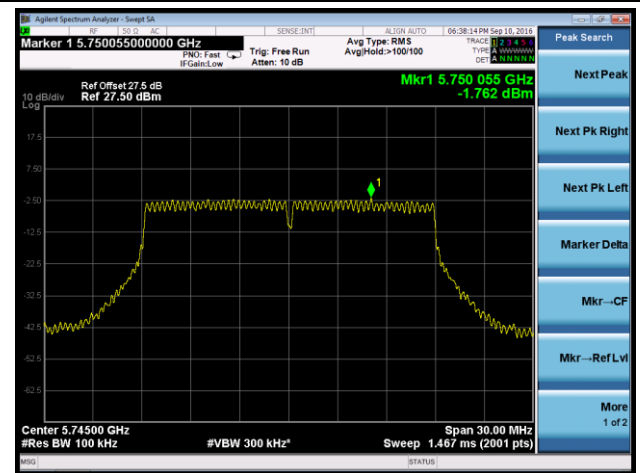

Channel 165 (5825MHz)

802.11n-HT20 Power Spectral Density - Ant 2 / Ant 0 + 1 + 2 + 3

Channel 36 (5180MHz)

Channel 44 (5220MHz)

Channel 48 (5240MHz)

Channel 149 (5745MHz)

Channel 157 (5785MHz)

Channel 165 (5825MHz)