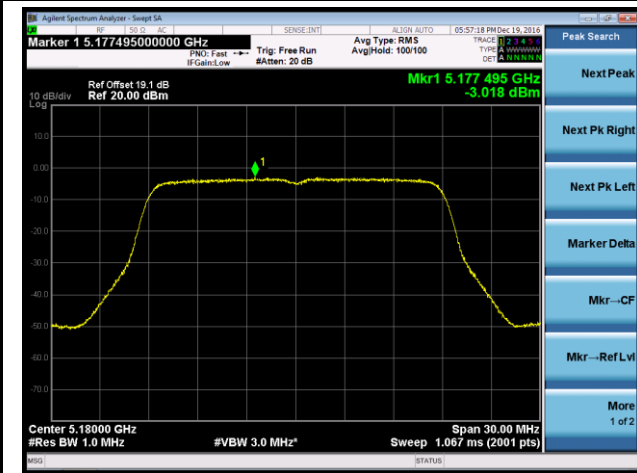

802.11n-HT20 Power Spectral Density - Ant 2 / Ant 0 + 1 + 2 + 3

Channel 36 (5180MHz)