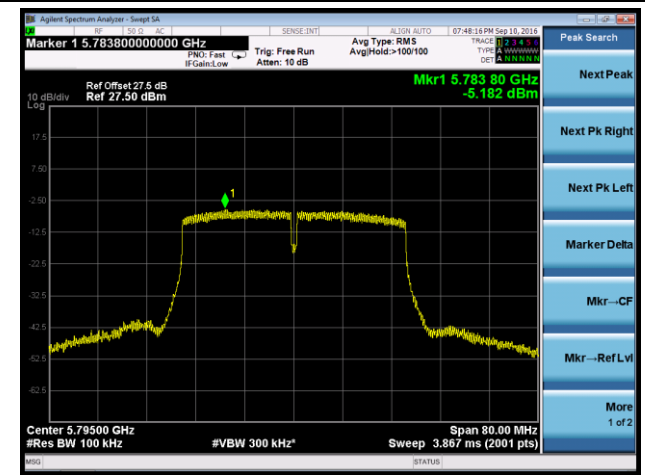

Channel 157 (5785MHz)

Channel 165 (5825MHz)

802.11ac-VHT40 Power Spectral Density - Ant 1 / Ant 0 + 1 + 2 + 3

Channel 38 (5190MHz)

Channel 46 (5230MHz)

Channel 151 (5755MHz)

Channel 159 (5795MHz)

802.11ac-VHT80 Power Spectral Density - Ant 1 / Ant 0 + 1 + 2 + 3

Channel 42 (5210MHz)

Channel 155 (5775MHz)

802.11a Power Spectral Density - Ant 2 / Ant 0 + 1 + 2 + 3

Channel 36 (5180MHz)

Channel 44 (5220MHz)

Channel 48 (5240MHz)

Channel 149 (5745MHz)

Channel 157 (5785MHz)