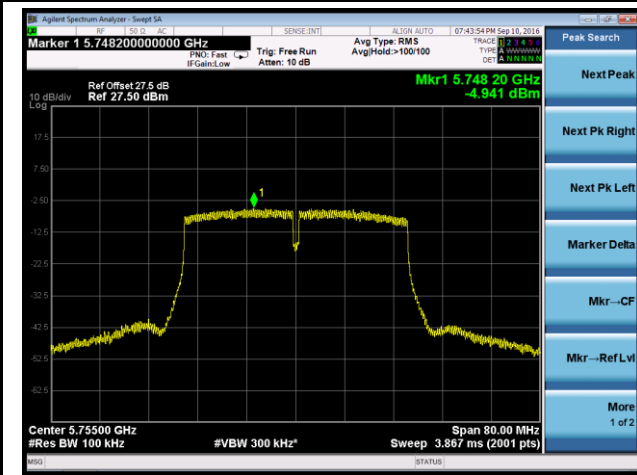

802.11n-HT40 Power Spectral Density - Ant 2 / Ant 0 + 1 + 2 + 3

Channel 38 (5190MHz)

Channel 46 (5230MHz)

Channel 151 (5755MHz)

Channel 159 (5795MHz)

802.11ac-VHT20 Power Spectral Density - Ant 2 / Ant 0 + 1 + 2 + 3