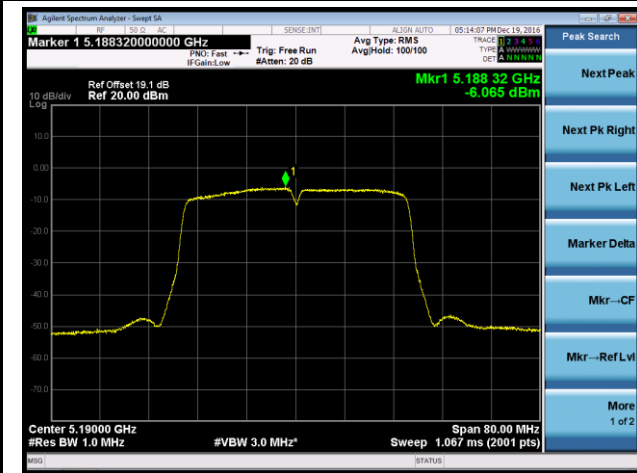

Channel 36 (5180MHz)

Channel 44 (5220MHz)

Channel 48 (5240MHz)

Channel 149 (5745MHz)

Channel 157 (5785MHz)

Channel 165 (5825MHz)

802.11n-HT40 Power Spectral Density - Ant 1 / Ant 0 + 1 + 2 + 3

Channel 38 (5190MHz)

Channel 46 (5230MHz)

Channel 151 (5755MHz)

Channel 159 (5795MHz)

802.11ac-VHT20 Power Spectral Density - Ant 1 / Ant 0 + 1 + 2 + 3

Channel 36 (5180MHz)

Channel 44 (5220MHz)

Channel 48 (5240MHz)

Channel 149 (5745MHz)