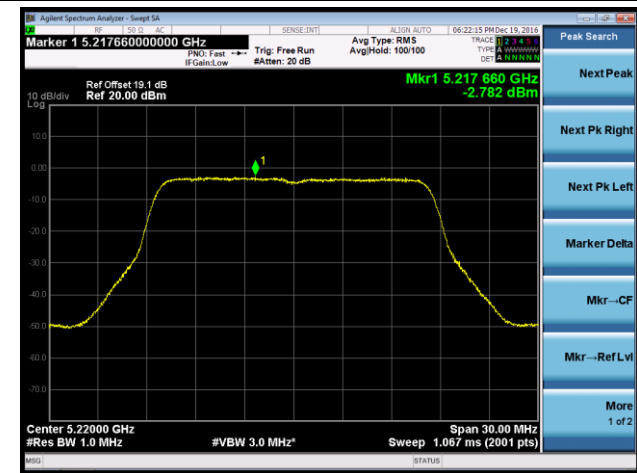

Channel 44 (5220MHz)