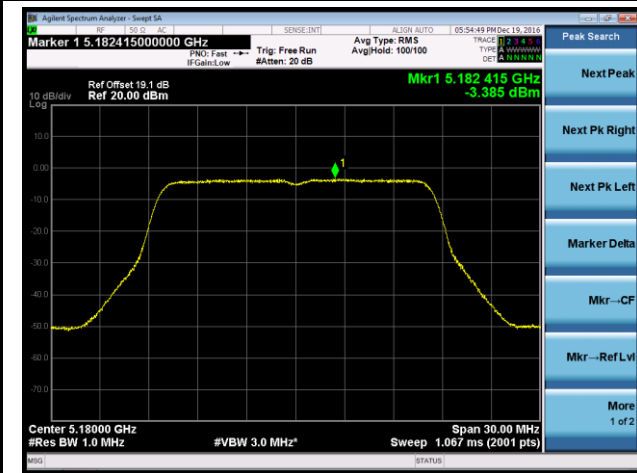

Channel 42 (5210MHz)

Channel 155 (5775MHz)

802.11a Power Spectral Density - Ant 2 / Ant 0 + 1 + 2 + 3

Channel 36 (5180MHz)

Channel 44 (5220MHz)

Channel 48 (5240MHz)

Channel 149 (5745MHz)

Channel 157 (5785MHz)