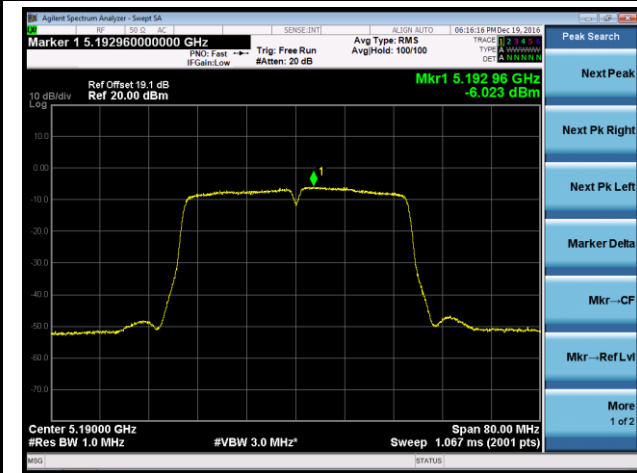

Channel 44 (5220MHz)

Channel 48 (5240MHz)

Channel 149 (5745MHz)

Channel 157 (5785MHz)

Channel 165 (5825MHz)

802.11n-HT40 Power Spectral Density - Ant 3 / Ant 0 + 1 + 2 + 3

Channel 38 (5190MHz)

Channel 46 (5230MHz)

Channel 151 (5755MHz)

Channel 159 (5795MHz)