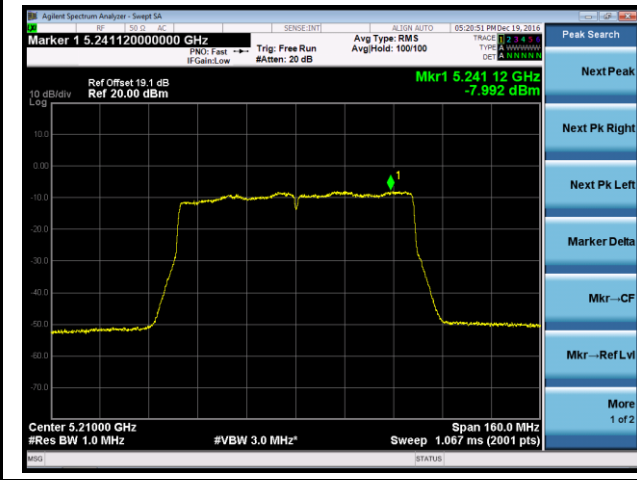

802.11ac-VHT80 Power Spectral Density - Ant 1 / Ant 0 + 1 + 2 + 3

Channel 42 (5210MHz)