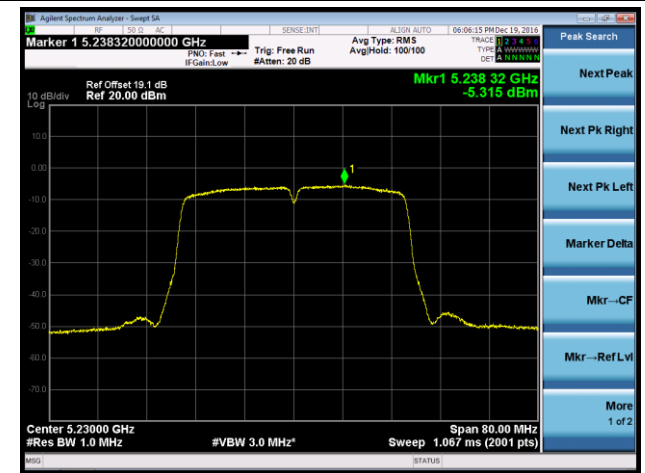

Channel 46 (5230MHz)