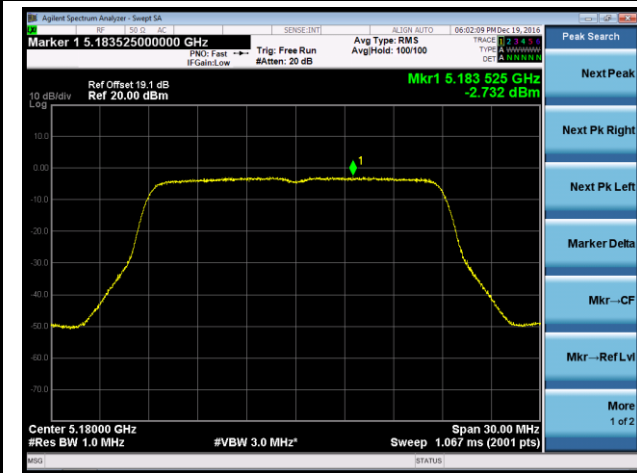

802.11ac-VHT20 Power Spectral Density - Ant 2 / Ant 0 + 1 + 2 + 3

Channel 36 (5180MHz)