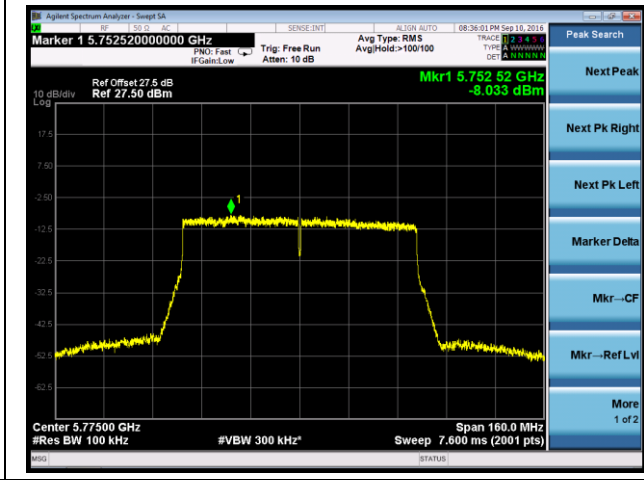

Channel 46 (5230MHz)

Channel 151 (5755MHz)

Channel 159 (5795MHz)

802.11ac-VHT80 Power Spectral Density - Ant 2 / Ant 0 + 1 + 2 + 3

Channel 42 (5210MHz)

Channel 155 (5775MHz)

802.11a Power Spectral Density - Ant 3 / Ant 0 + 1 + 2 + 3