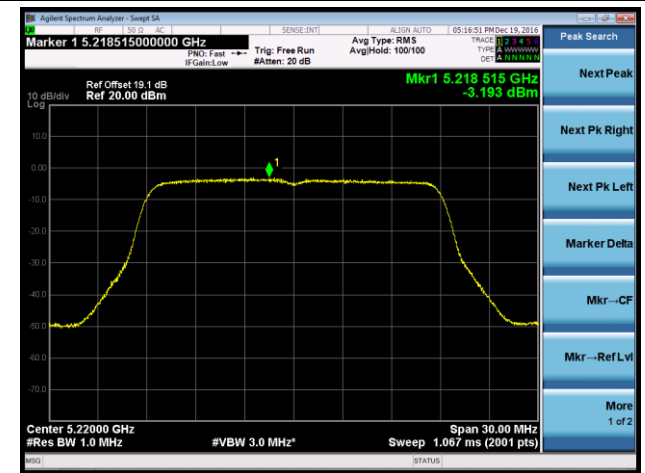

Channel 46 (5230MHz)

Channel 151 (5755MHz)

Channel 159 (5795MHz)

802.11ac-VHT20 Power Spectral Density - Ant 1 / Ant 0 + 1 + 2 + 3

Channel 36 (5180MHz)

Channel 44 (5220MHz)

Channel 48 (5240MHz)

Channel 149 (5745MHz)