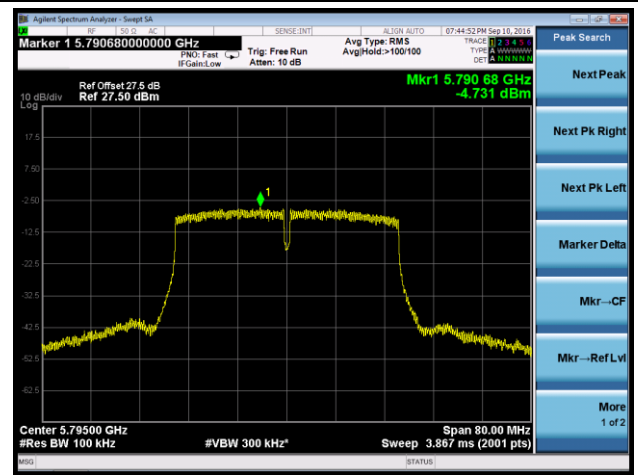

802.11n-HT40 Power Spectral Density - Ant 2 / Ant 0 + 1 + 2 + 3

Channel 38 (5190MHz)

Channel 46 (5230MHz)

Channel 151 (5755MHz)

Channel 159 (5795MHz)

802.11ac-VHT20 Power Spectral Density - Ant 2 / Ant 0 + 1 + 2 + 3