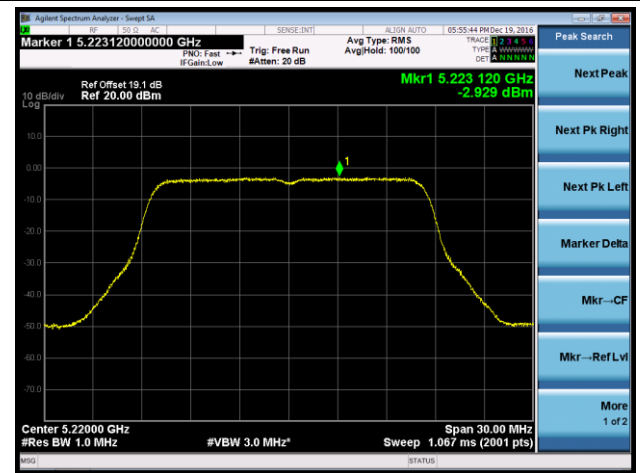

Channel 42 (5210MHz)

Channel 155 (5775MHz)

802.11a Power Spectral Density - Ant 2 / Ant 0 + 1 + 2 + 3

Channel 36 (5180MHz)

Channel 44 (5220MHz)

Channel 48 (5240MHz)

Channel 149 (5745MHz)

Channel 157 (5785MHz)