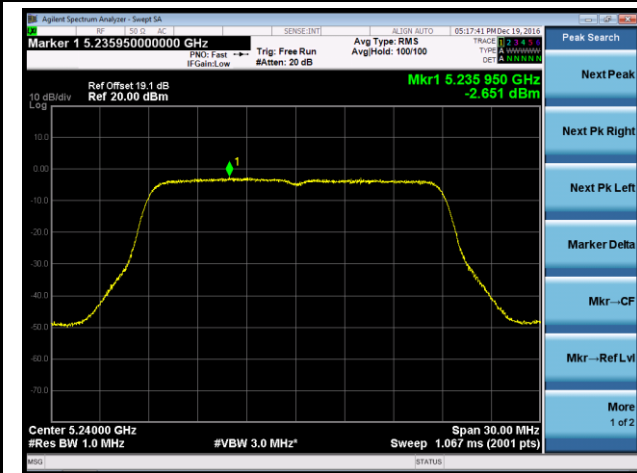

Channel 46 (5230MHz)

Channel 151 (5755MHz)

Channel 159 (5795MHz)

802.11ac-VHT20 Power Spectral Density - Ant 1 / Ant 0 + 1 + 2 + 3

Channel 36 (5180MHz)

Channel 44 (5220MHz)

Channel 48 (5240MHz)

Channel 149 (5745MHz)

Channel 157 (5785MHz)

Channel 165 (5825MHz)

802.11ac-VHT40 Power Spectral Density - Ant 1 / Ant 0 + 1 + 2 + 3

Channel 38 (5190MHz)

Channel 46 (5230MHz)

Channel 151 (5755MHz)

Channel 159 (5795MHz)

802.11ac-VHT80 Power Spectral Density - Ant 1 / Ant 0 + 1 + 2 + 3