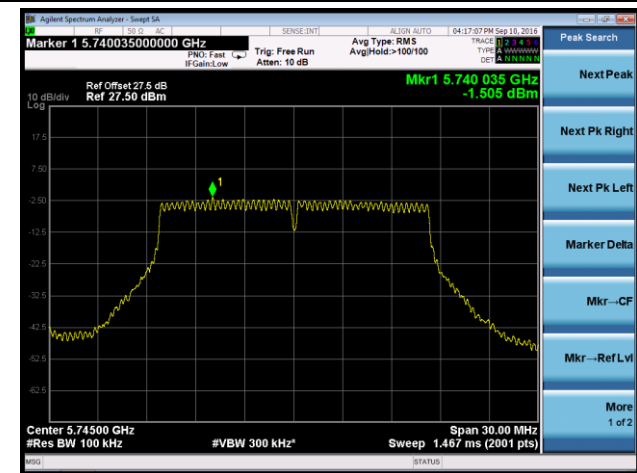

Channel 36 (5180MHz)

Channel 44 (5220MHz)

Channel 48 (5240MHz)

Channel 149 (5745MHz)

Channel 157 (5785MHz)

Channel 165 (5825MHz)

802.11n-HT20 Power Spectral Density - Ant 3 / Ant 0 + 1 + 2 + 3

Channel 36 (5180MHz)