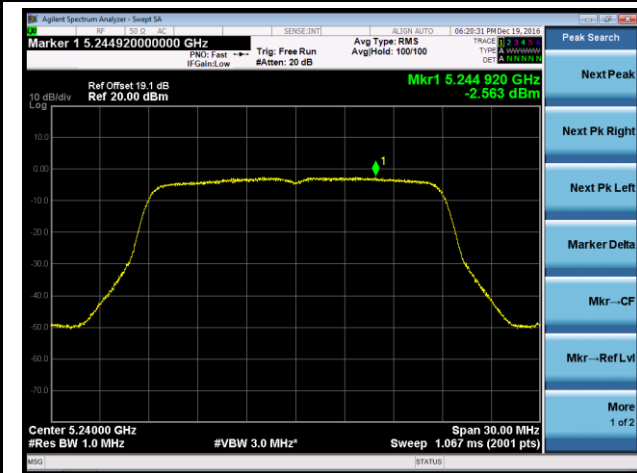

Channel 48 (5240MHz)