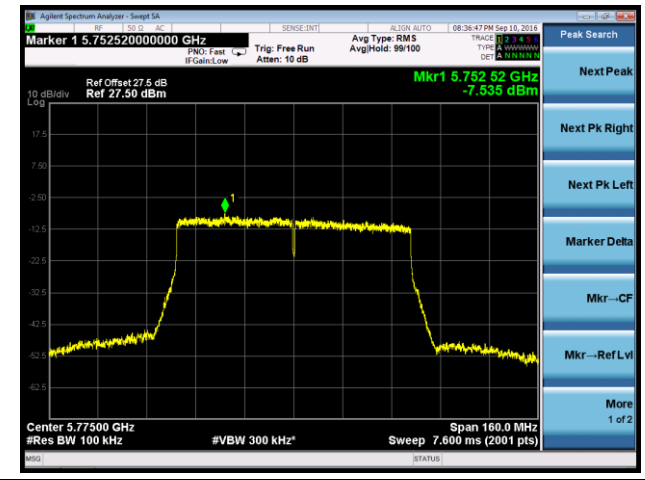

Channel 155 (5775MHz)