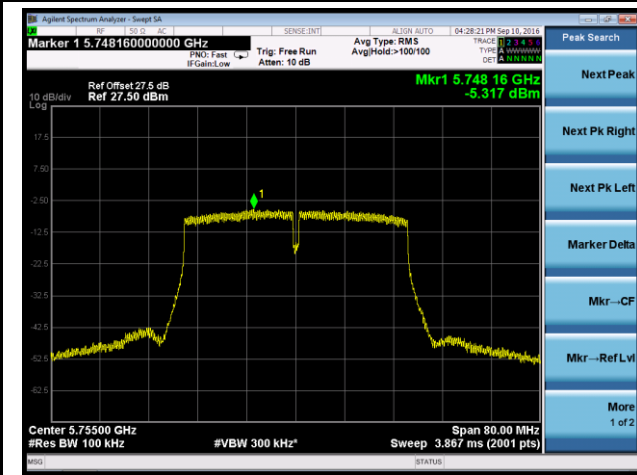

Channel 44 (5220MHz)

Channel 48 (5240MHz)

Channel 149 (5745MHz)

Channel 157 (5785MHz)

Channel 165 (5825MHz)

802.11n-HT40 Power Spectral Density - Ant 3 / Ant 0 + 1 + 2 + 3

Channel 38 (5190MHz)

Channel 46 (5230MHz)

Channel 151 (5755MHz)

Channel 159 (5795MHz)