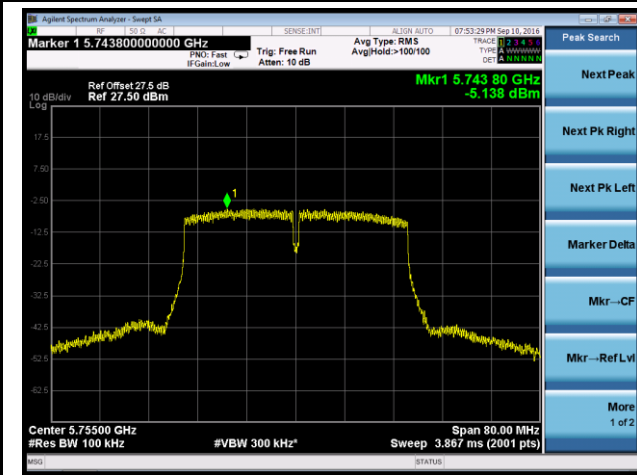

Channel 157 (5785MHz)

Channel 165 (5825MHz)

802.11ac-VHT40 Power Spectral Density - Ant 1 / Ant 0 + 1 + 2 + 3

Channel 38 (5190MHz)

Channel 46 (5230MHz)

Channel 151 (5755MHz)

Channel 159 (5795MHz)

802.11ac-VHT80 Power Spectral Density - Ant 1 / Ant 0 + 1 + 2 + 3

Channel 42 (5210MHz)

Channel 155 (5775MHz)

802.11a Power Spectral Density - Ant 2 / Ant 0 + 1 + 2 + 3

Channel 36 (5180MHz)

Channel 44 (5220MHz)

Channel 48 (5240MHz)

Channel 149 (5745MHz)

Channel 157 (5785MHz)