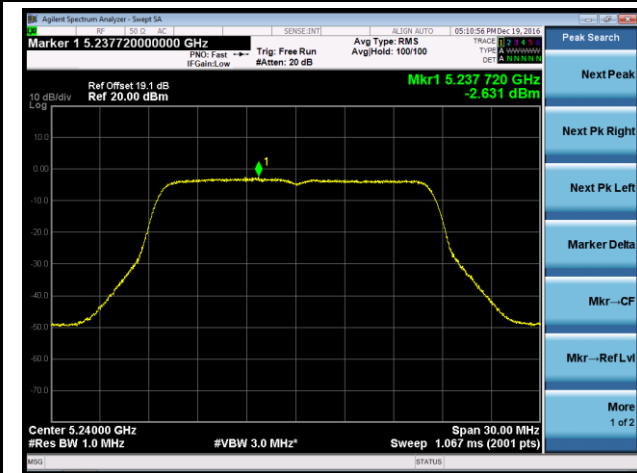

802.11a Power Spectral Density - Ant 1 / Ant 0 + 1 + 2 + 3

Channel 36 (5180MHz)

Channel 44 (5220MHz)

Channel 48 (5240MHz)

Channel 149 (5745MHz)

Channel 157 (5785MHz)

Channel 165 (5825MHz)

802.11n-HT20 Power Spectral Density - Ant 1 / Ant 0 + 1 + 2 + 3