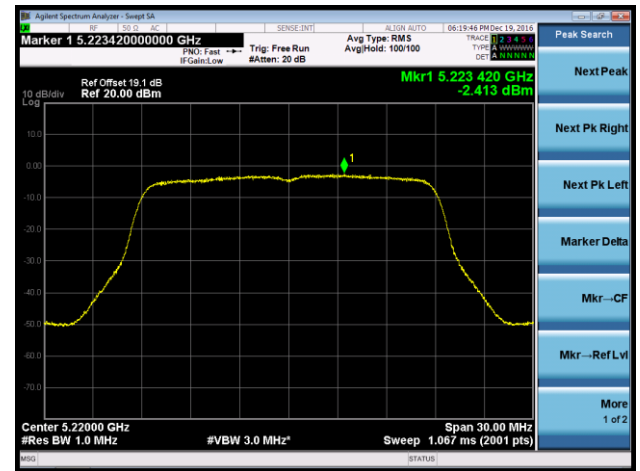

Channel 44 (5220MHz)