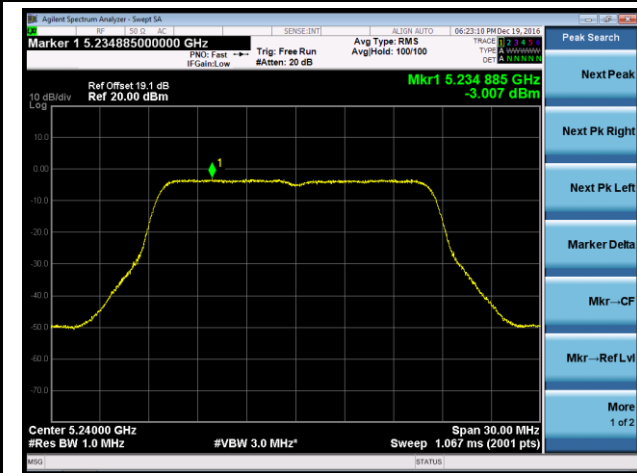

Channel 48 (5240MHz)