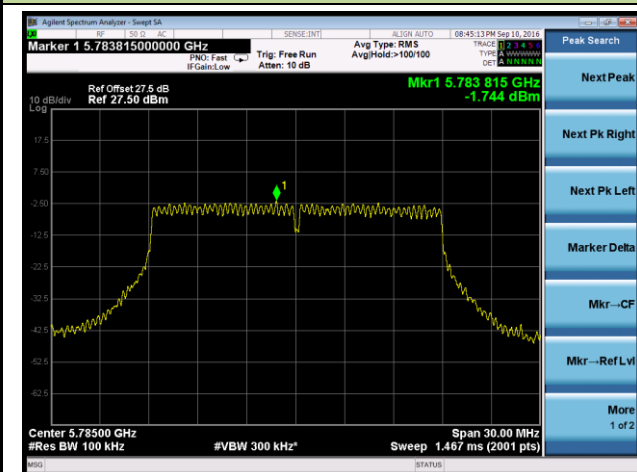

Channel 157 (5785MHz)