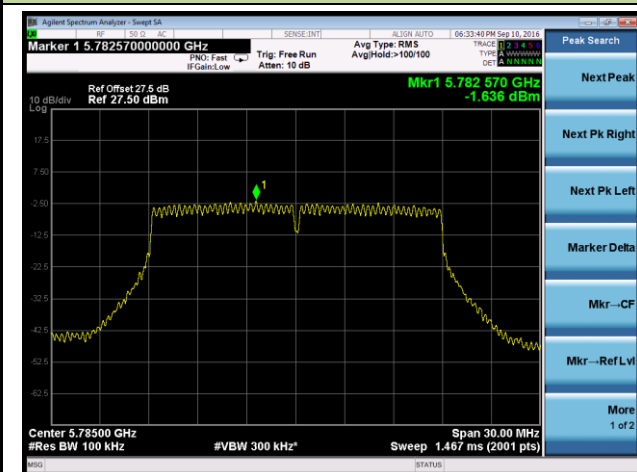

Channel 44 (5220MHz)

Channel 48 (5240MHz)

Channel 149 (5745MHz)

Channel 157 (5785MHz)

Channel 165 (5825MHz)

802.11n-HT40 Power Spectral Density - Ant 3 / Ant 0 + 1 + 2 + 3

Channel 38 (5190MHz)

Channel 46 (5230MHz)

Channel 151 (5755MHz)

Channel 159 (5795MHz)