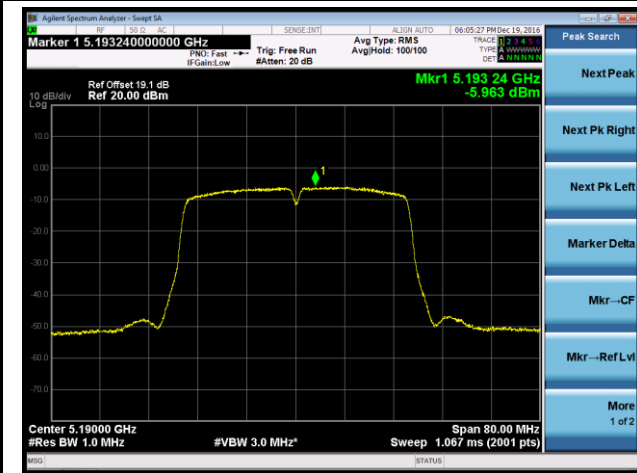

Channel 36 (5180MHz)

Channel 44 (5220MHz)

Channel 48 (5240MHz)

Channel 149 (5745MHz)

Channel 157 (5785MHz)

Channel 165 (5825MHz)

802.11ac-VHT40 Power Spectral Density - Ant 2 / Ant 0 + 1 + 2 + 3

Channel 38 (5190MHz)