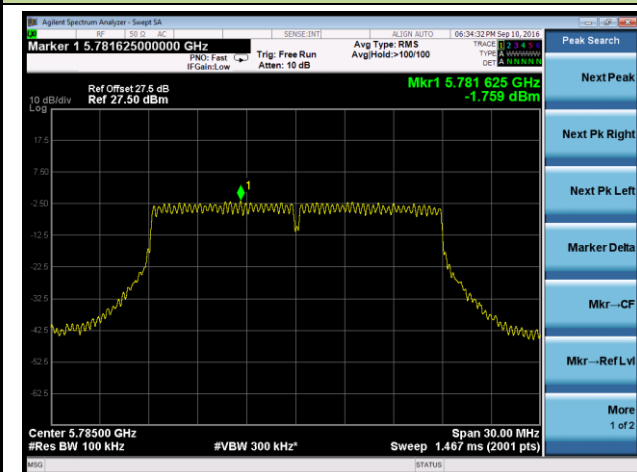

Channel 165 (5825MHz)

802.11n-HT20 Power Spectral Density - Ant 2 / Ant 0 + 1 + 2 + 3

Channel 36 (5180MHz)

Channel 44 (5220MHz)

Channel 48 (5240MHz)

Channel 149 (5745MHz)

Channel 157 (5785MHz)

Channel 165 (5825MHz)