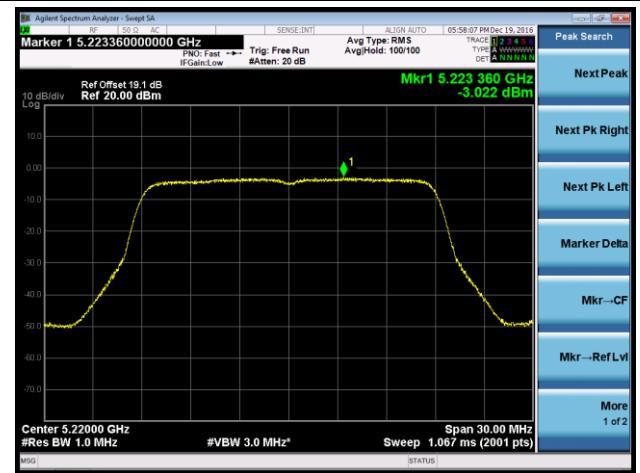

Channel 165 (5825MHz)

802.11n-HT20 Power Spectral Density - Ant 2 / Ant 0 + 1 + 2 + 3

Channel 36 (5180MHz)

Channel 44 (5220MHz)

Channel 48 (5240MHz)

Channel 149 (5745MHz)

Channel 157 (5785MHz)

Channel 165 (5825MHz)