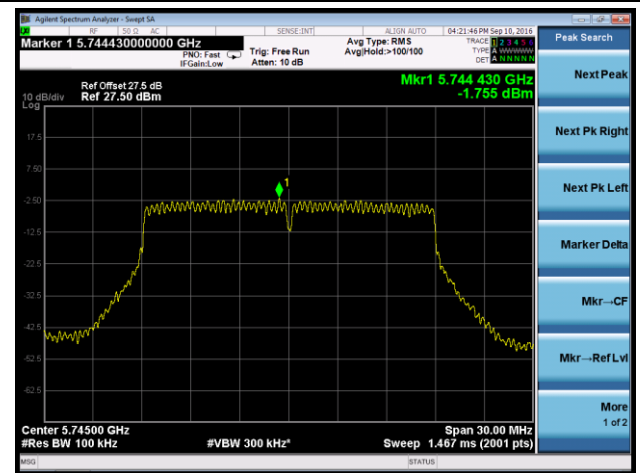

Channel 149 (5745MHz)