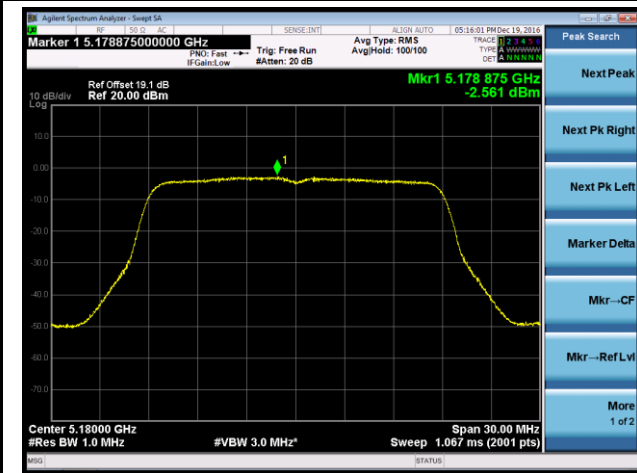

Channel 46 (5230MHz)

Channel 151 (5755MHz)

Channel 159 (5795MHz)

802.11ac-VHT20 Power Spectral Density - Ant 1 / Ant 0 + 1 + 2 + 3

Channel 36 (5180MHz)

Channel 44 (5220MHz)

Channel 48 (5240MHz)

Channel 149 (5745MHz)

Channel 157 (5785MHz)

Channel 165 (5825MHz)

802.11ac-VHT40 Power Spectral Density - Ant 1 / Ant 0 + 1 + 2 + 3

Channel 38 (5190MHz)

Channel 46 (5230MHz)

Channel 151 (5755MHz)

Channel 159 (5795MHz)

802.11ac-VHT80 Power Spectral Density - Ant 1 / Ant 0 + 1 + 2 + 3