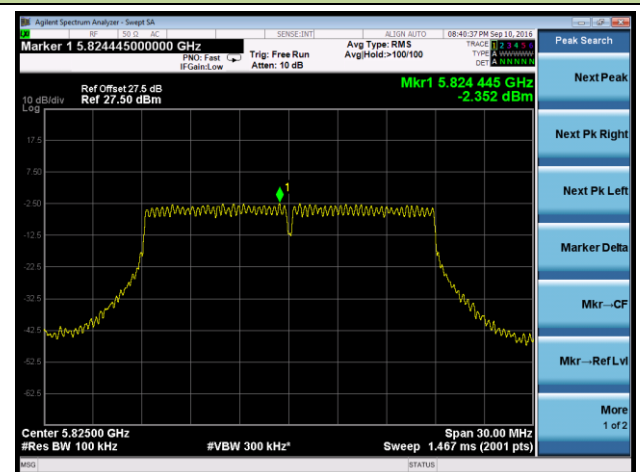

Channel 36 (5180MHz)

Channel 44 (5220MHz)

Channel 48 (5240MHz)

Channel 149 (5745MHz)

Channel 157 (5785MHz)

Channel 165 (5825MHz)

802.11ac-VHT40 Power Spectral Density - Ant 2 / Ant 0 + 1 + 2 + 3

Channel 38 (5190MHz)