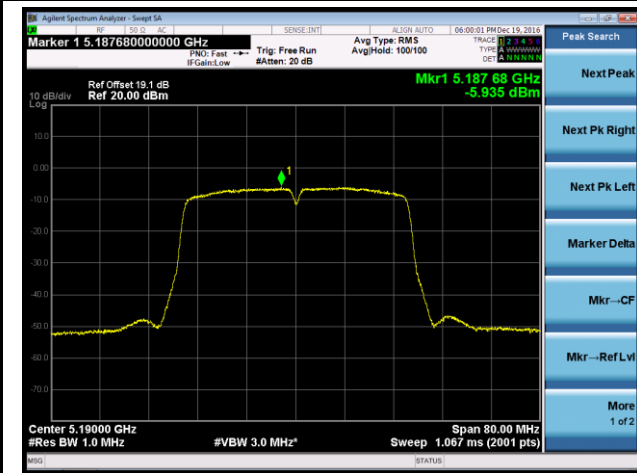

802.11n-HT40 Power Spectral Density - Ant 2 / Ant 0 + 1 + 2 + 3

Channel 38 (5190MHz)