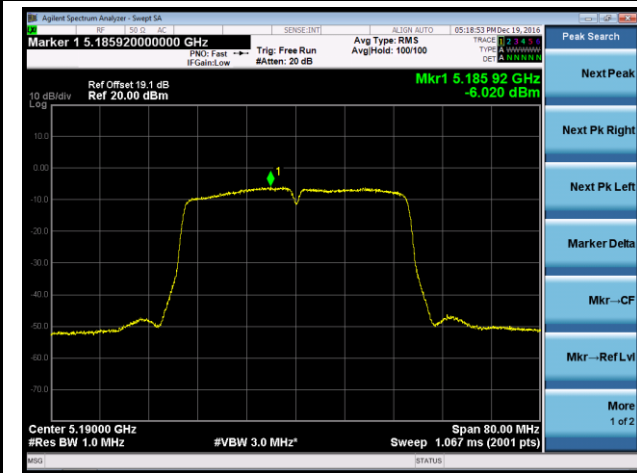

Channel 157 (5785MHz)

Channel 165 (5825MHz)

802.11ac-VHT40 Power Spectral Density - Ant 1 / Ant 0 + 1 + 2 + 3

Channel 38 (5190MHz)

Channel 46 (5230MHz)

Channel 151 (5755MHz)

Channel 159 (5795MHz)

802.11ac-VHT80 Power Spectral Density - Ant 1 / Ant 0 + 1 + 2 + 3

Channel 42 (5210MHz)

Channel 155 (5775MHz)

802.11a Power Spectral Density - Ant 2 / Ant 0 + 1 + 2 + 3

Channel 36 (5180MHz)

Channel 44 (5220MHz)

Channel 48 (5240MHz)

Channel 149 (5745MHz)

Channel 157 (5785MHz)