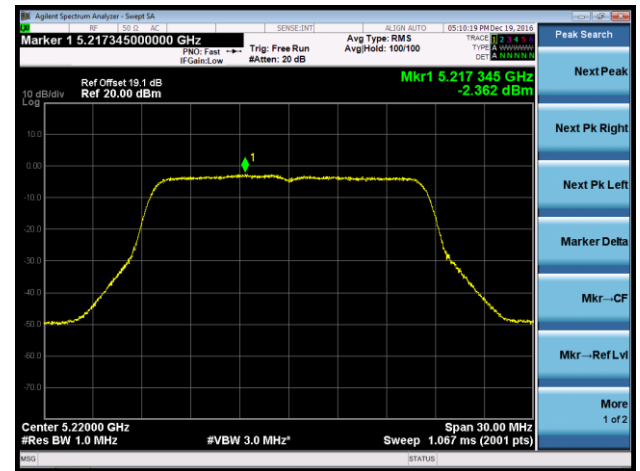

802.11a Power Spectral Density - Ant 1 / Ant 0 + 1 + 2 + 3

Channel 36 (5180MHz)

Channel 44 (5220MHz)

Channel 48 (5240MHz)

Channel 149 (5745MHz)

Channel 157 (5785MHz)

Channel 165 (5825MHz)

802.11n-HT20 Power Spectral Density - Ant 1 / Ant 0 + 1 + 2 + 3