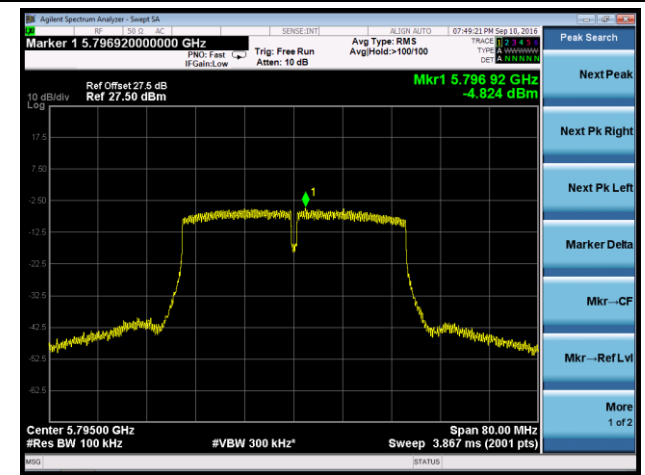

Channel 159 (5795MHz)