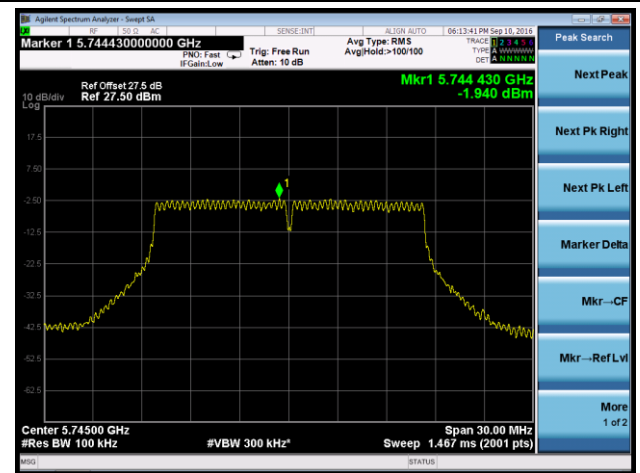

802.11a Power Spectral Density - Ant 1 / Ant 0 + 1 + 2 + 3

Channel 36 (5180MHz)

Channel 44 (5220MHz)

Channel 48 (5240MHz)

Channel 149 (5745MHz)

Channel 157 (5785MHz)

Channel 165 (5825MHz)

802.11n-HT20 Power Spectral Density - Ant 1 / Ant 0 + 1 + 2 + 3