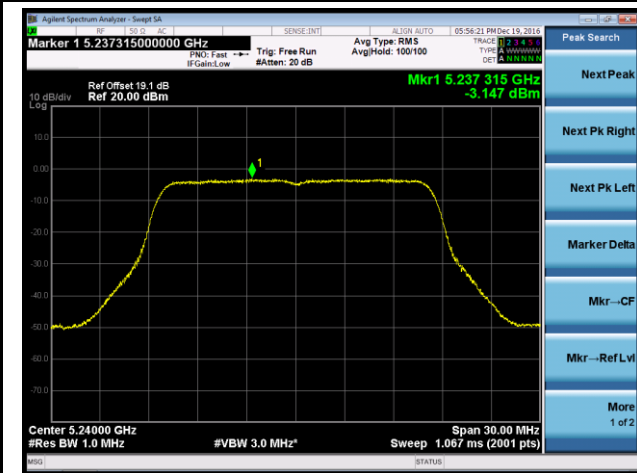

Channel 42 (5210MHz)

Channel 155 (5775MHz)

802.11a Power Spectral Density - Ant 2 / Ant 0 + 1 + 2 + 3

Channel 36 (5180MHz)

Channel 44 (5220MHz)

Channel 48 (5240MHz)

Channel 149 (5745MHz)

Channel 157 (5785MHz)