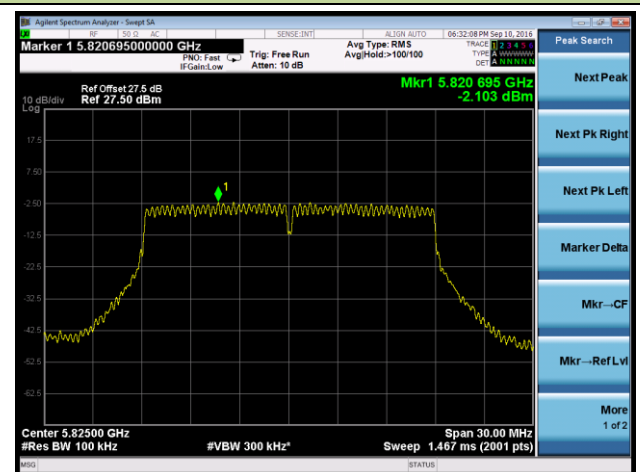

Channel 44 (5220MHz)

Channel 48 (5240MHz)

Channel 149 (5745MHz)

Channel 157 (5785MHz)

Channel 165 (5825MHz)

802.11n-HT40 Power Spectral Density - Ant 3 / Ant 0 + 1 + 2 + 3

Channel 38 (5190MHz)

Channel 46 (5230MHz)

Channel 151 (5755MHz)

Channel 159 (5795MHz)