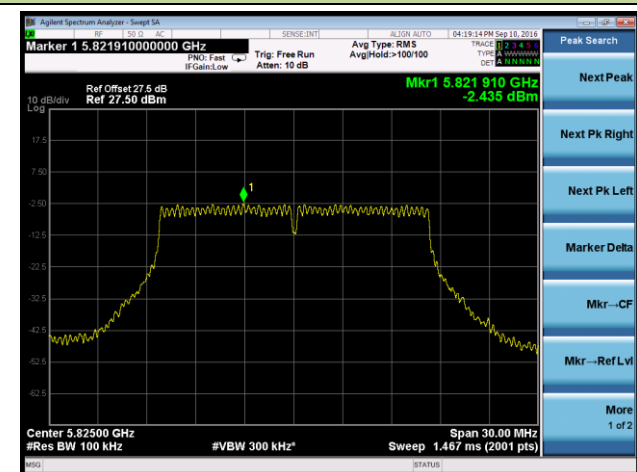

Channel 36 (5180MHz)

Channel 44 (5220MHz)

Channel 48 (5240MHz)

Channel 149 (5745MHz)

Channel 157 (5785MHz)

Channel 165 (5825MHz)

802.11n-HT20 Power Spectral Density - Ant 3 / Ant 0 + 1 + 2 + 3

Channel 36 (5180MHz)