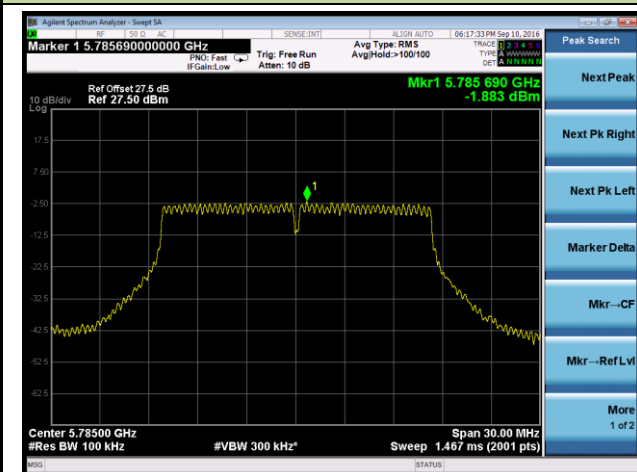

Channel 42 (5210MHz)

Channel 155 (5775MHz)

802.11a Power Spectral Density - Ant 2 / Ant 0 + 1 + 2 + 3

Channel 36 (5180MHz)

Channel 44 (5220MHz)

Channel 48 (5240MHz)

Channel 149 (5745MHz)

Channel 157 (5785MHz)