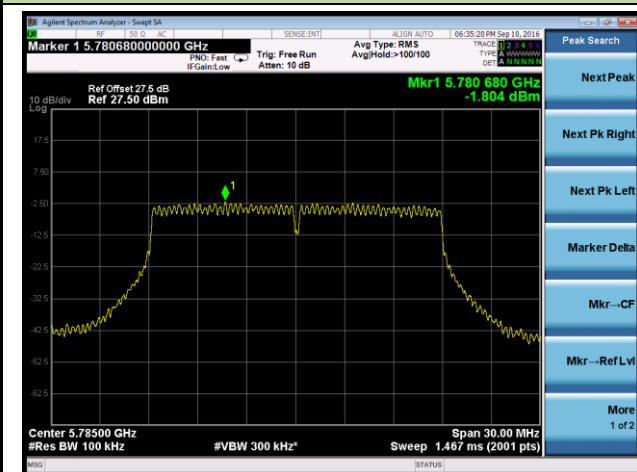

Channel 36 (5180MHz)

Channel 44 (5220MHz)

Channel 48 (5240MHz)

Channel 149 (5745MHz)

Channel 157 (5785MHz)

Channel 165 (5825MHz)

802.11n-HT40 Power Spectral Density - Ant 1 / Ant 0 + 1 + 2 + 3

Channel 38 (5190MHz)