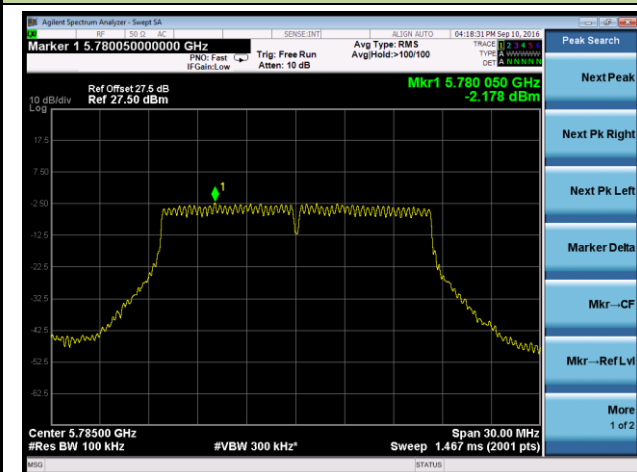

Channel 36 (5180MHz)

Channel 44 (5220MHz)

Channel 48 (5240MHz)

Channel 149 (5745MHz)

Channel 157 (5785MHz)

Channel 165 (5825MHz)

802.11n-HT20 Power Spectral Density - Ant 3 / Ant 0 + 1 + 2 + 3

Channel 36 (5180MHz)