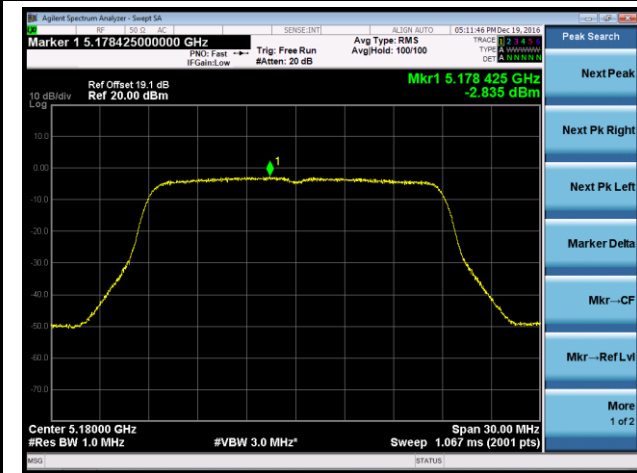

802.11n-HT20 Power Spectral Density - Ant 1 / Ant 0 + 1 + 2 + 3

Channel 36 (5180MHz)