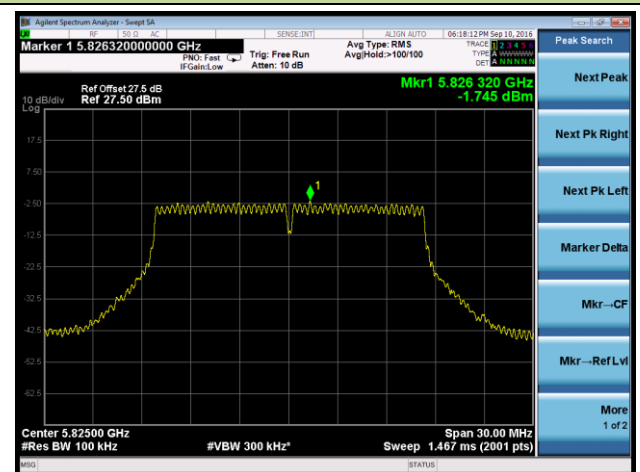

Channel 165 (5825MHz)