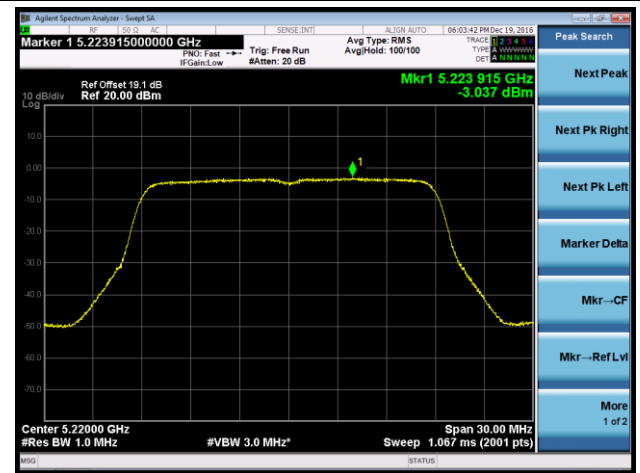

Channel 44 (5220MHz)