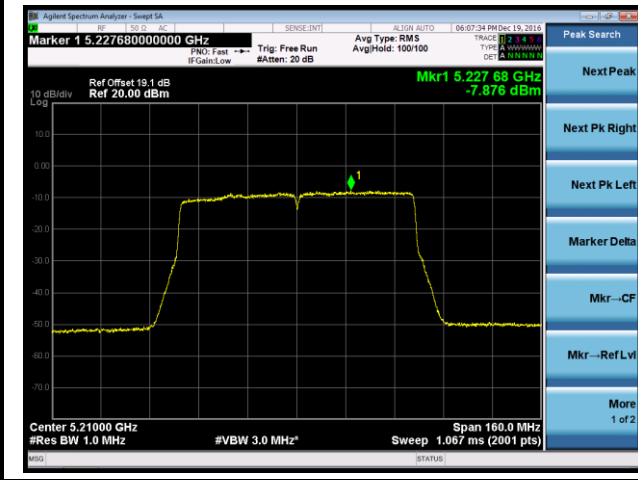

Channel 46 (5230MHz)

Channel 151 (5755MHz)

Channel 159 (5795MHz)

802.11ac-VHT80 Power Spectral Density - Ant 2 / Ant 0 + 1 + 2 + 3

Channel 42 (5210MHz)

Channel 155 (5775MHz)

802.11a Power Spectral Density - Ant 3 / Ant 0 + 1 + 2 + 3