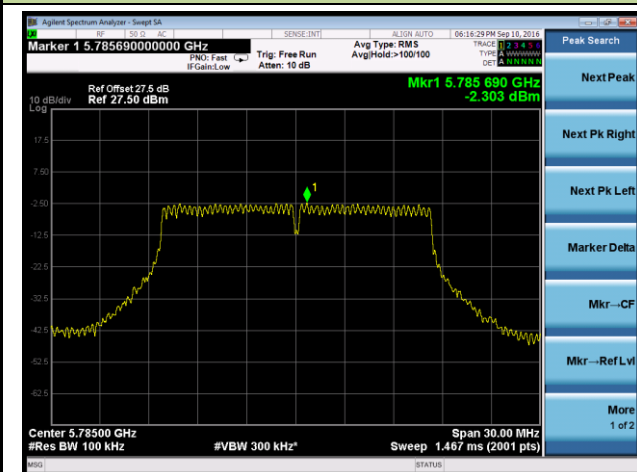

802.11a Power Spectral Density - Ant 1 / Ant 0 + 1 + 2 + 3

Channel 36 (5180MHz)

Channel 44 (5220MHz)

Channel 48 (5240MHz)

Channel 149 (5745MHz)

Channel 157 (5785MHz)

Channel 165 (5825MHz)

802.11n-HT20 Power Spectral Density - Ant 1 / Ant 0 + 1 + 2 + 3