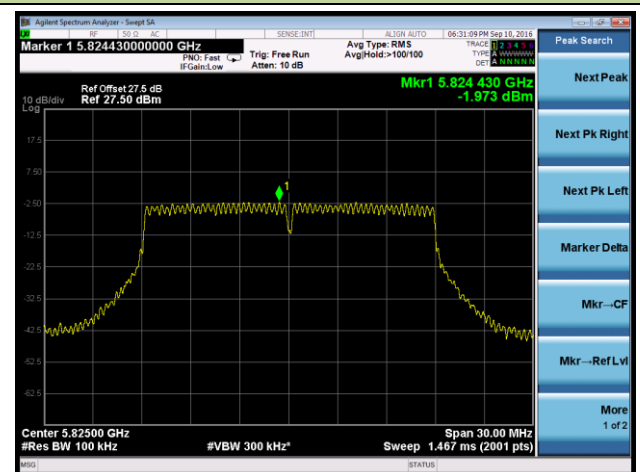

Channel 165 (5825MHz)

802.11n-HT20 Power Spectral Density - Ant 2 / Ant 0 + 1 + 2 + 3

Channel 36 (5180MHz)

Channel 44 (5220MHz)

Channel 48 (5240MHz)

Channel 149 (5745MHz)

Channel 157 (5785MHz)

Channel 165 (5825MHz)