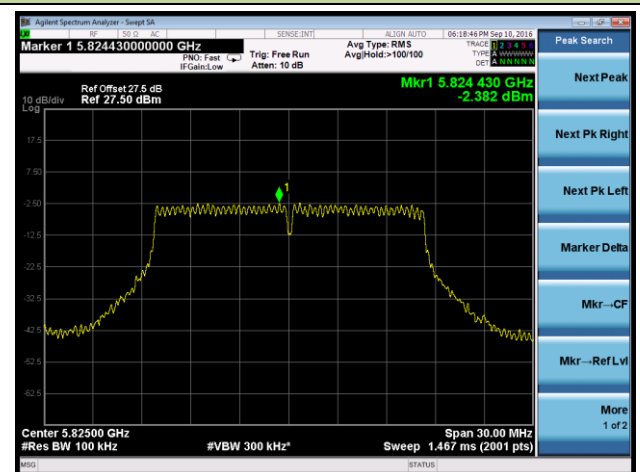

802.11a Power Spectral Density - Ant 1 / Ant 0 + 1 + 2 + 3

Channel 36 (5180MHz)

Channel 44 (5220MHz)

Channel 48 (5240MHz)

Channel 149 (5745MHz)

Channel 157 (5785MHz)

Channel 165 (5825MHz)

802.11n-HT20 Power Spectral Density - Ant 1 / Ant 0 + 1 + 2 + 3