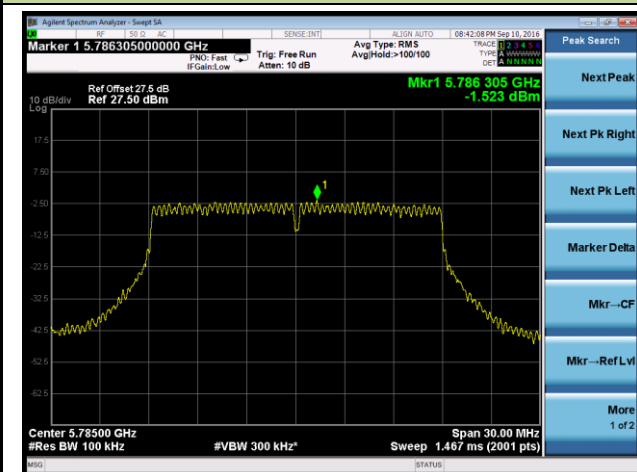

Channel 36 (5180MHz)

Channel 44 (5220MHz)

Channel 48 (5240MHz)

Channel 149 (5745MHz)

Channel 157 (5785MHz)

Channel 165 (5825MHz)

802.11ac-VHT40 Power Spectral Density - Ant 2 / Ant 0 + 1 + 2 + 3

Channel 38 (5190MHz)