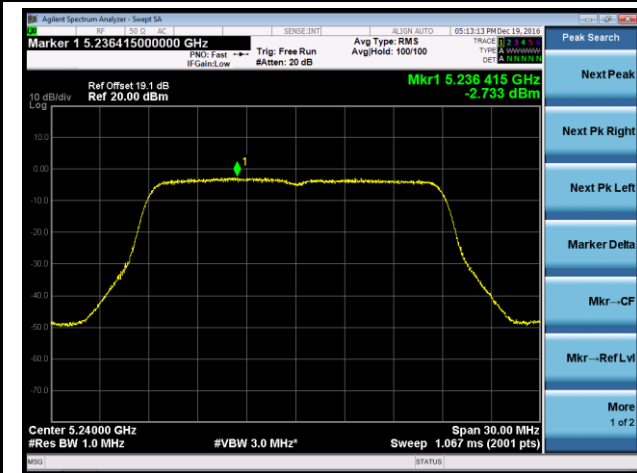

Channel 48 (5240MHz)