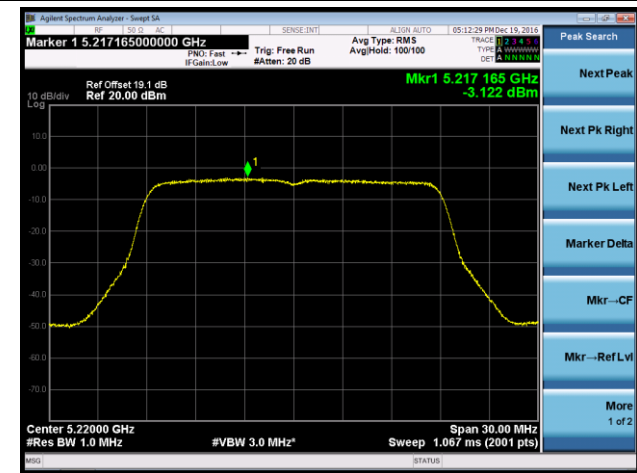

Channel 44 (5220MHz)