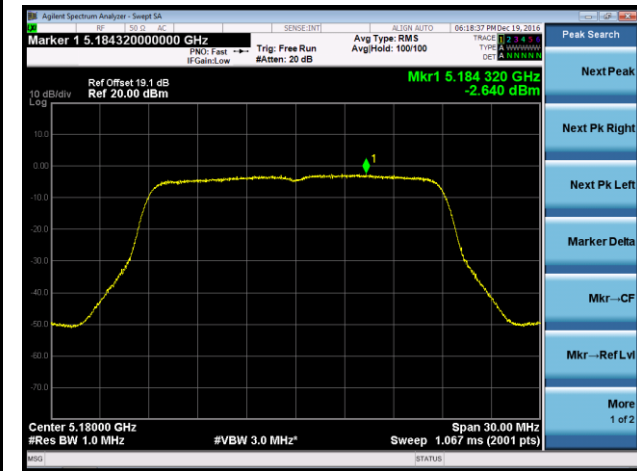

Channel 46 (5230MHz)

Channel 151 (5755MHz)

Channel 159 (5795MHz)

802.11ac-VHT80 Power Spectral Density - Ant 2 / Ant 0 + 1 + 2 + 3

Channel 42 (5210MHz)

Channel 155 (5775MHz)

802.11a Power Spectral Density - Ant 3 / Ant 0 + 1 + 2 + 3

Channel 36 (5180MHz)

Channel 44 (5220MHz)

Channel 48 (5240MHz)

Channel 149 (5745MHz)

Channel 157 (5785MHz)

Channel 165 (5825MHz)

802.11n-HT20 Power Spectral Density - Ant 3 / Ant 0 + 1 + 2 + 3

Channel 36 (5180MHz)