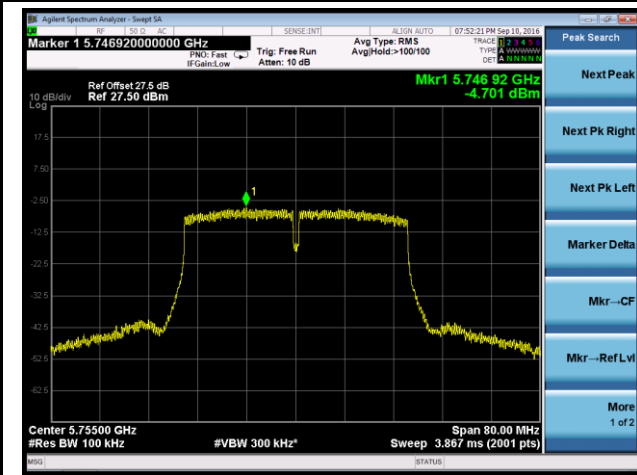

Channel 151 (5755MHz)