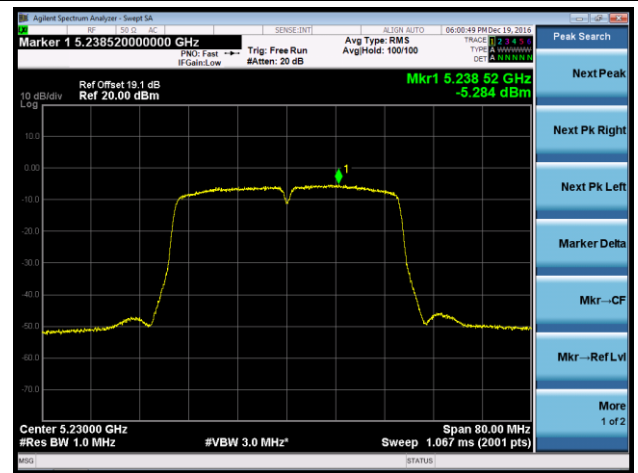

Channel 46 (5230MHz)