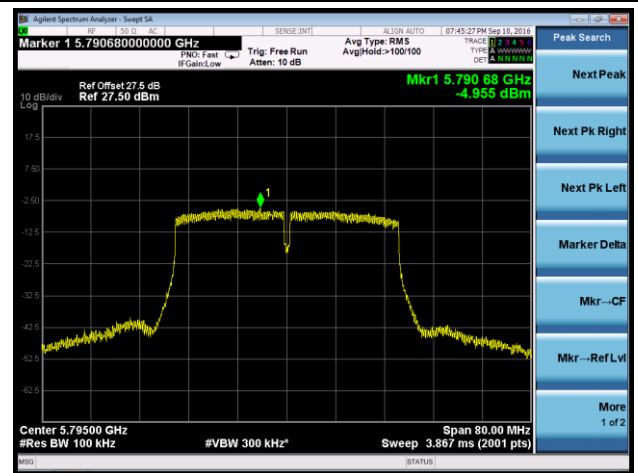

Channel 159 (5795MHz)