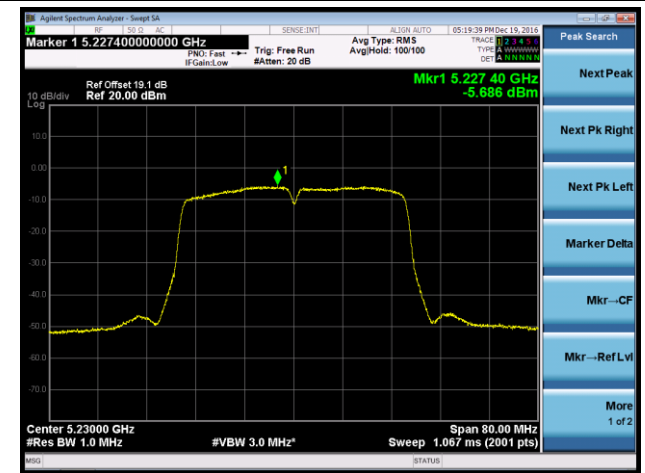

Channel 157 (5785MHz)

Channel 165 (5825MHz)

802.11ac-VHT40 Power Spectral Density - Ant 1 / Ant 0 + 1 + 2 + 3

Channel 38 (5190MHz)

Channel 46 (5230MHz)

Channel 151 (5755MHz)

Channel 159 (5795MHz)

802.11ac-VHT80 Power Spectral Density - Ant 1 / Ant 0 + 1 + 2 + 3