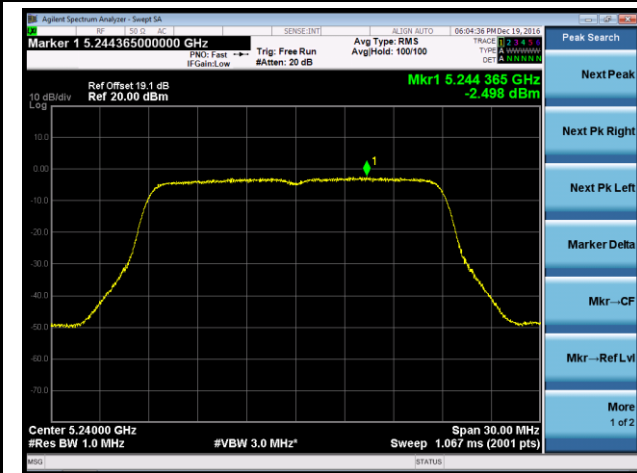

Channel 48 (5240MHz)