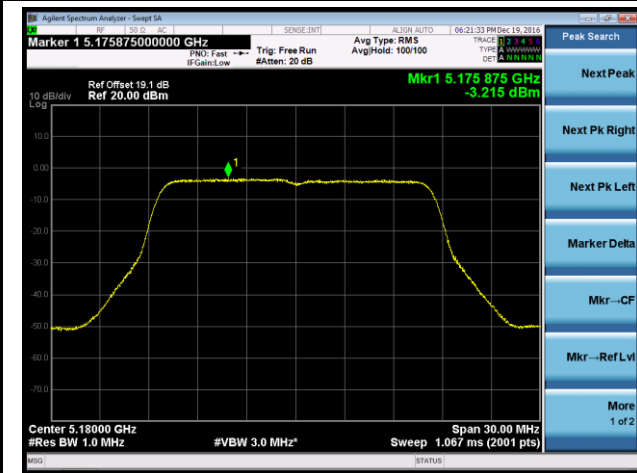

802.11a Power Spectral Density - Ant 3 / Ant 0 + 1 + 2 + 3

Channel 36 (5180MHz)