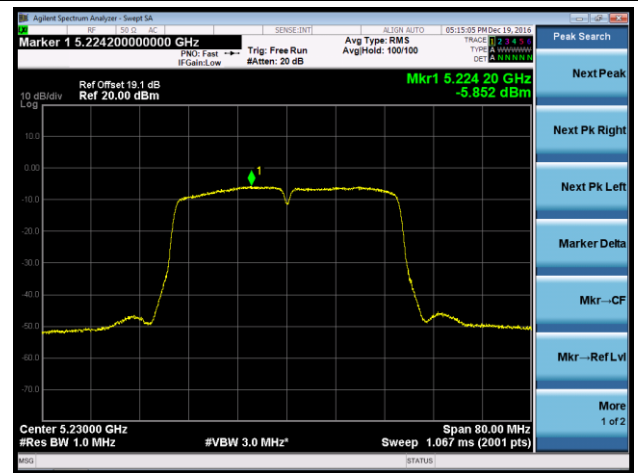

Channel 46 (5230MHz)