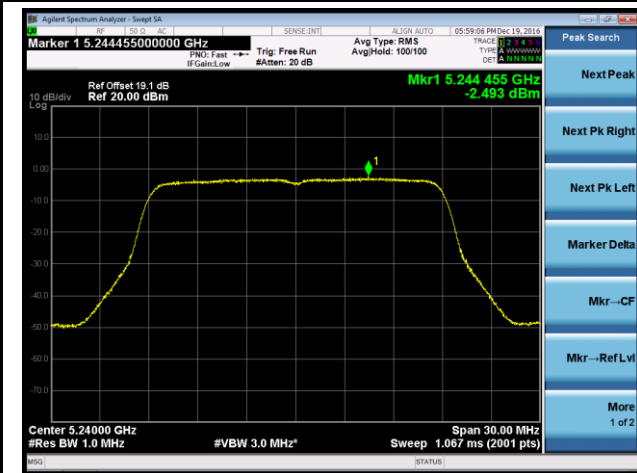

Channel 165 (5825MHz)

802.11n-HT20 Power Spectral Density - Ant 2 / Ant 0 + 1 + 2 + 3

Channel 36 (5180MHz)

Channel 44 (5220MHz)

Channel 48 (5240MHz)

Channel 149 (5745MHz)

Channel 157 (5785MHz)

Channel 165 (5825MHz)