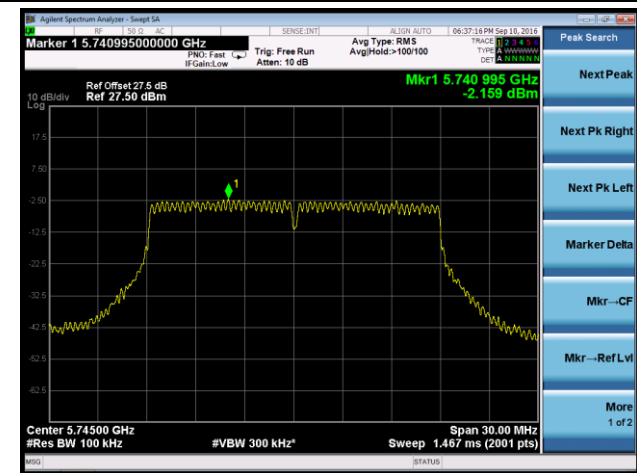

Channel 36 (5180MHz)

Channel 44 (5220MHz)

Channel 48 (5240MHz)

Channel 149 (5745MHz)

Channel 157 (5785MHz)

Channel 165 (5825MHz)

802.11n-HT40 Power Spectral Density - Ant 1 / Ant 0 + 1 + 2 + 3

Channel 38 (5190MHz)