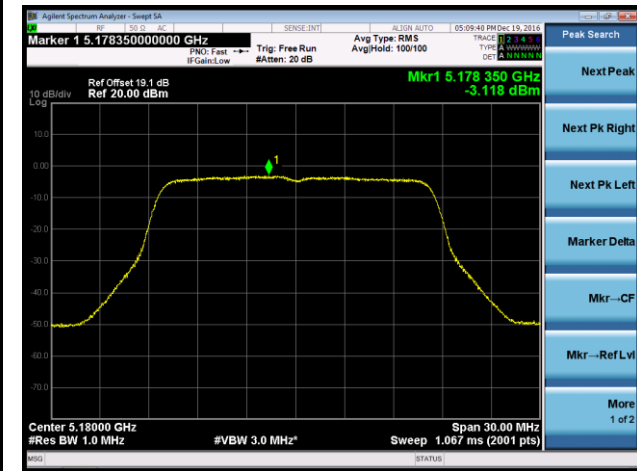

802.11a Power Spectral Density - Ant 1 / Ant 0 + 1 + 2 + 3

Channel 36 (5180MHz)

Channel 44 (5220MHz)

Channel 48 (5240MHz)

Channel 149 (5745MHz)

Channel 157 (5785MHz)

Channel 165 (5825MHz)

802.11n-HT20 Power Spectral Density - Ant 1 / Ant 0 + 1 + 2 + 3