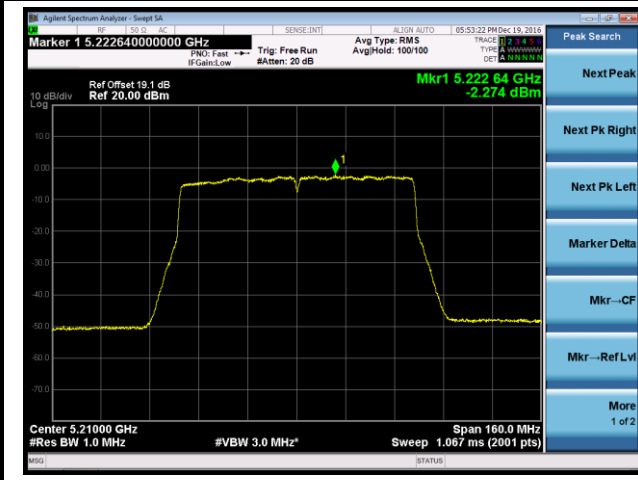

## 802.11ac-VHT40 Power Spectral Density - Ant 2

Channel 38 (5190MHz)

Channel 46 (5230MHz)

Channel 151 (5755MHz)

Channel 159 (5795MHz)

802.11ac-VHT80 Power Spectral Density - Ant 2

Channel 42 (5210MHz)

Channel 155 (5775MHz)