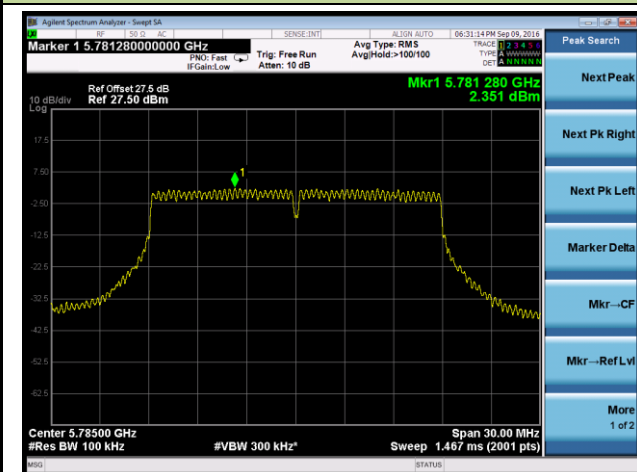

## 802.11n-HT20 Power Spectral Density - Ant 3

Channel 36 (5180MHz)

Channel 44 (5220MHz)

Channel 48 (5240MHz)

Channel 149 (5745MHz)

Channel 157 (5785MHz)

Channel 165 (5825MHz)

802.11n-HT40 Power Spectral Density - Ant 3