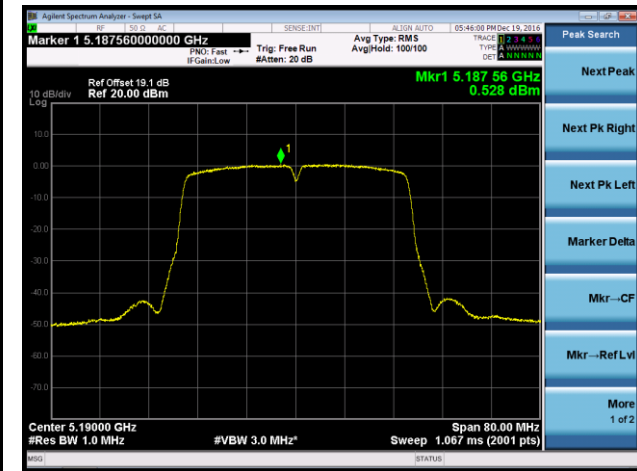

### 802.11n-HT40 Power Spectral Density - Ant 2

**Channel 38 (5190MHz)**

**Channel 46 (5230MHz)**

**Channel 151 (5755MHz)**

**Channel 159 (5795MHz)**

## 802.11ac-VHT20 Power Spectral Density - Ant 2

Channel 36 (5180MHz)

Channel 44 (5220MHz)

Channel 48 (5240MHz)

Channel 149 (5745MHz)

Channel 157 (5785MHz)

Channel 165 (5825MHz)