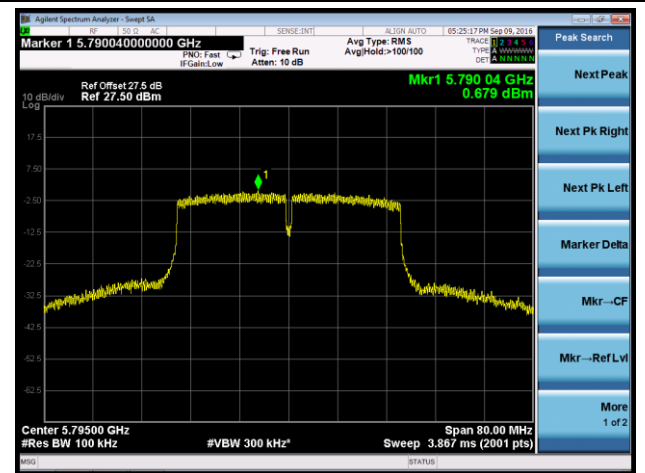

### 802.11n-HT40 Power Spectral Density - Ant 2

**Channel 38 (5190MHz)**

**Channel 46 (5230MHz)**

**Channel 151 (5755MHz)**

**Channel 159 (5795MHz)**