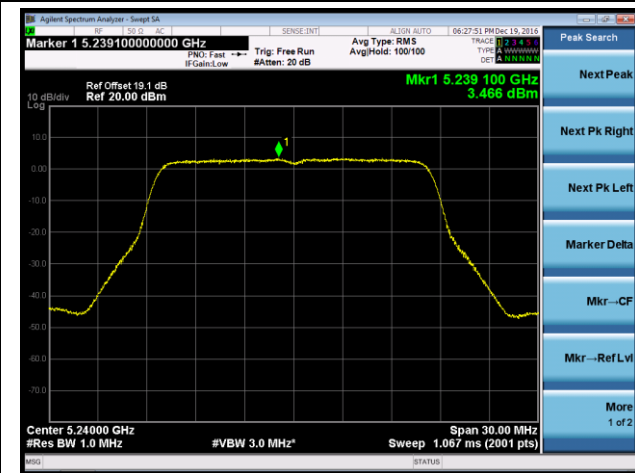

## 802.11a Power Spectral Density - Ant 3

Channel 36 (5180MHz)

Channel 44 (5220MHz)

Channel 48 (5240MHz)

Channel 149 (5745MHz)

Channel 157 (5785MHz)

Channel 165 (5825MHz)