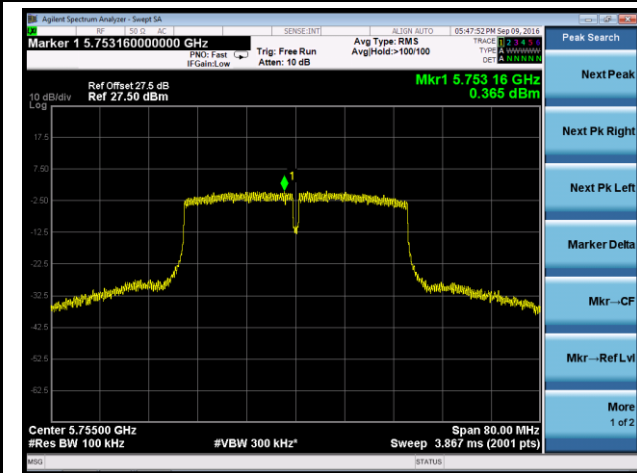

## 802.11ac-VHT40 Power Spectral Density - Ant 2

Channel 38 (5190MHz)

Channel 46 (5230MHz)

Channel 151 (5755MHz)

Channel 159 (5795MHz)

802.11ac-VHT80 Power Spectral Density - Ant 2

Channel 42 (5210MHz)

Channel 155 (5775MHz)

## 802.11a Power Spectral Density - Ant 3

Channel 36 (5180MHz)

Channel 44 (5220MHz)

Channel 48 (5240MHz)

Channel 149 (5745MHz)

Channel 157 (5785MHz)

Channel 165 (5825MHz)