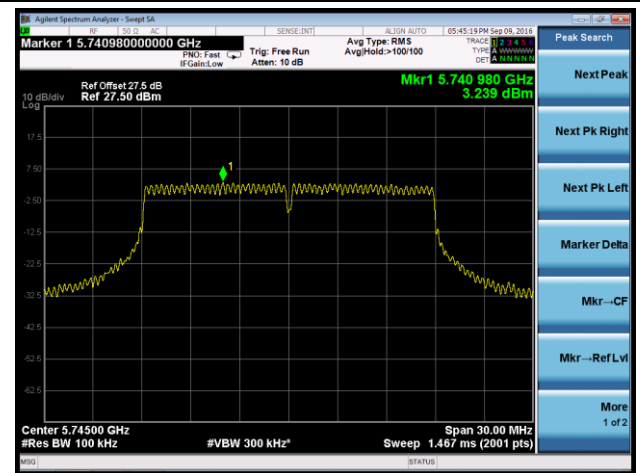

## 802.11ac-VHT20 Power Spectral Density - Ant 2

Channel 36 (5180MHz)

Channel 44 (5220MHz)

Channel 48 (5240MHz)

Channel 149 (5745MHz)

Channel 157 (5785MHz)

Channel 165 (5825MHz)