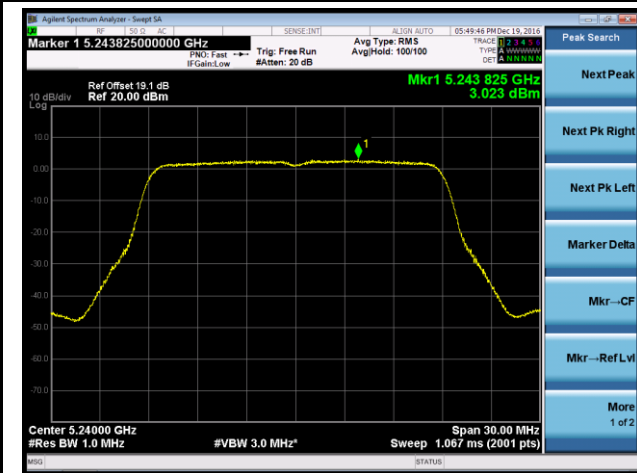

## 802.11ac-VHT20 Power Spectral Density - Ant 2

Channel 36 (5180MHz)

Channel 44 (5220MHz)

Channel 48 (5240MHz)

Channel 149 (5745MHz)

Channel 157 (5785MHz)

Channel 165 (5825MHz)

## 802.11ac-VHT40 Power Spectral Density - Ant 2

Channel 38 (5190MHz)

Channel 46 (5230MHz)

Channel 151 (5755MHz)

Channel 159 (5795MHz)

802.11ac-VHT80 Power Spectral Density - Ant 2

Channel 42 (5210MHz)

Channel 155 (5775MHz)