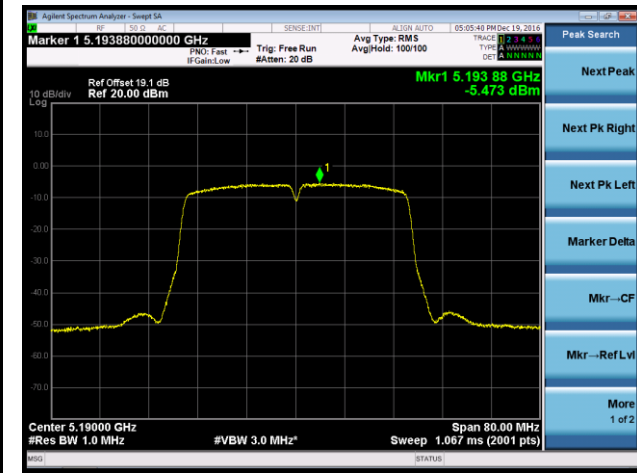

802.11ac-VHT40 Power Spectral Density - Ant 0 / Ant 0 + 1 + 2 + 3

Channel 38 (5190MHz)