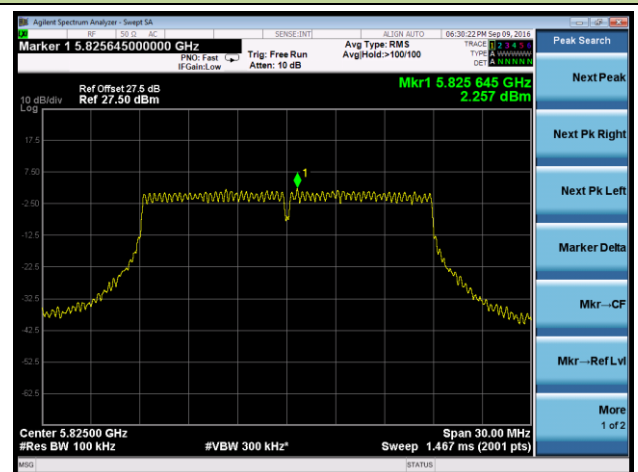

## 802.11n-HT20 Power Spectral Density - Ant 3

Channel 36 (5180MHz)

Channel 44 (5220MHz)

Channel 48 (5240MHz)

Channel 149 (5745MHz)

Channel 157 (5785MHz)

Channel 165 (5825MHz)

802.11n-HT40 Power Spectral Density - Ant 3