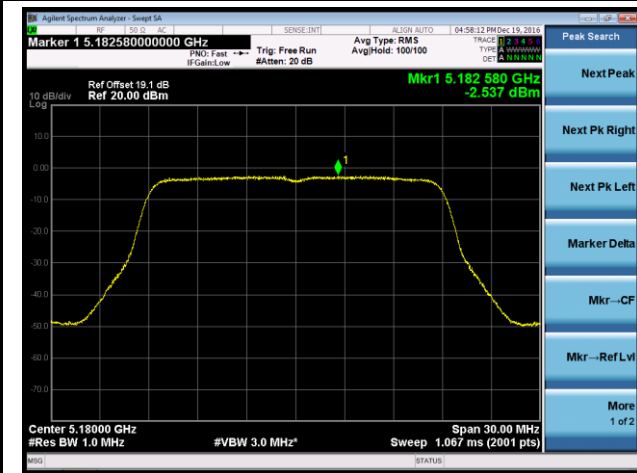

802.11n-HT20 Power Spectral Density - Ant 0 / Ant 0 + 1 + 2 + 3

Channel 36 (5180MHz)