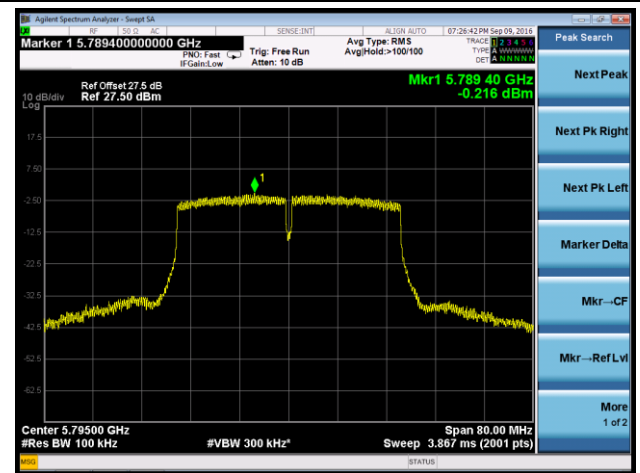

## 802.11ac-VHT40 Power Spectral Density - Ant 3

Channel 38 (5190MHz)

Channel 46 (5230MHz)

Channel 151 (5755MHz)

Channel 159 (5795MHz)

802.11ac-VHT80 Power Spectral Density - Ant 3

Channel 42 (5210MHz)

Channel 155 (5775MHz)