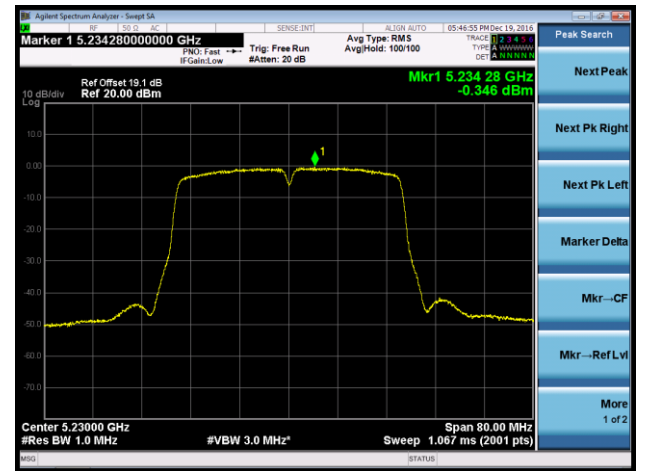

### 802.11n-HT40 Power Spectral Density - Ant 2

**Channel 38 (5190MHz)**

**Channel 46 (5230MHz)**

**Channel 151 (5755MHz)**

**Channel 159 (5795MHz)**