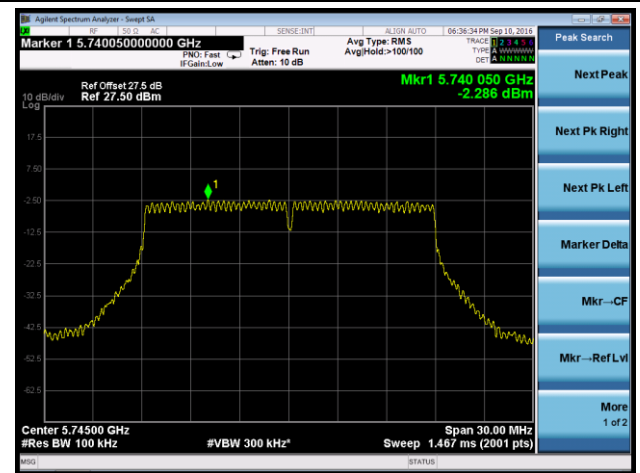

## 802.11n-HT20 Power Spectral Density - Ant 0 / Ant 0 + 1 + 2 + 3

Channel 36 (5180MHz)

Channel 44 (5220MHz)

Channel 48 (5240MHz)

Channel 149 (5745MHz)

Channel 157 (5785MHz)

Channel 165 (5825MHz)

802.11n-HT40 Power Spectral Density - Ant 0 / Ant 0 + 1 + 2 + 3