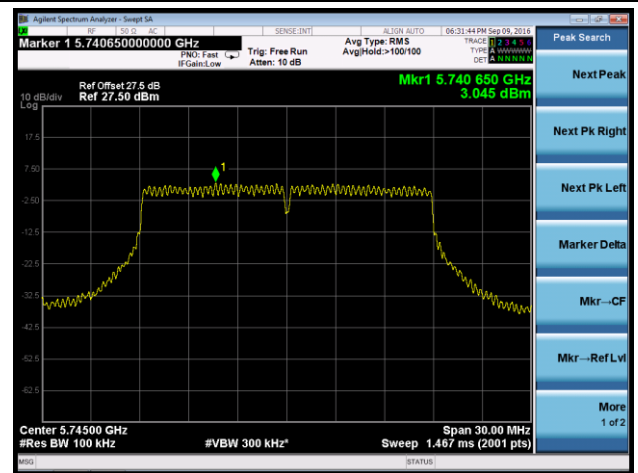

## 802.11n-HT20 Power Spectral Density - Ant 3

Channel 36 (5180MHz)

Channel 44 (5220MHz)

Channel 48 (5240MHz)

Channel 149 (5745MHz)

Channel 157 (5785MHz)

Channel 165 (5825MHz)

802.11n-HT40 Power Spectral Density - Ant 3