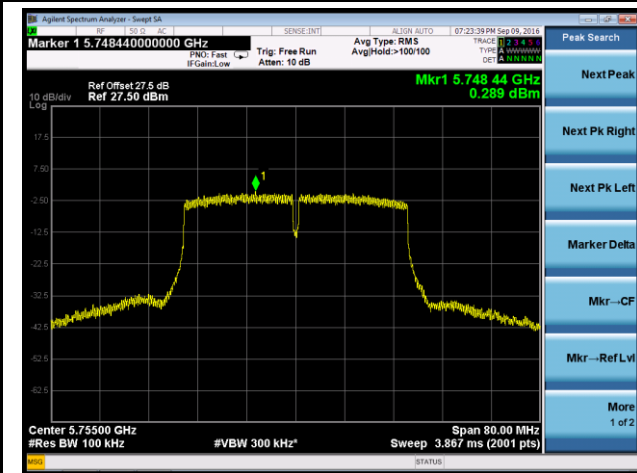

## 802.11ac-VHT40 Power Spectral Density - Ant 3

Channel 38 (5190MHz)

Channel 46 (5230MHz)

Channel 151 (5755MHz)

Channel 159 (5795MHz)

802.11ac-VHT80 Power Spectral Density - Ant 3

Channel 42 (5210MHz)

Channel 155 (5775MHz)