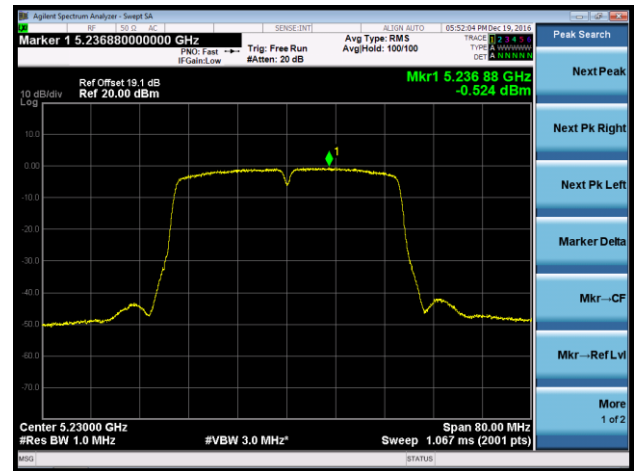

## 802.11ac-VHT20 Power Spectral Density - Ant 2

Channel 36 (5180MHz)

Channel 44 (5220MHz)

Channel 48 (5240MHz)

Channel 149 (5745MHz)

Channel 157 (5785MHz)

Channel 165 (5825MHz)

## 802.11ac-VHT40 Power Spectral Density - Ant 2

Channel 38 (5190MHz)

Channel 46 (5230MHz)

Channel 151 (5755MHz)

Channel 159 (5795MHz)

802.11ac-VHT80 Power Spectral Density - Ant 2

Channel 42 (5210MHz)

Channel 155 (5775MHz)