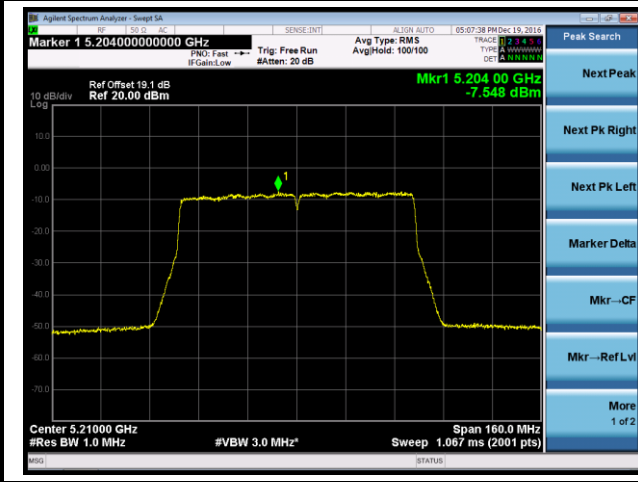

Channel 38 (5190MHz)

Channel 46 (5230MHz)

Channel 151 (5755MHz)

Channel 159 (5795MHz)

802.11ac-VHT80 Power Spectral Density - Ant 0 / Ant 0 + 1 + 2 + 3

Channel 42 (5210MHz)

Channel 155 (5775MHz)