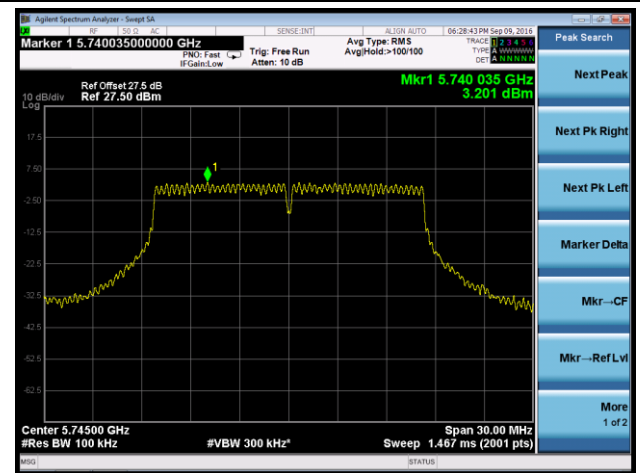

## 802.11a Power Spectral Density - Ant 3

Channel 36 (5180MHz)

Channel 44 (5220MHz)

Channel 48 (5240MHz)

Channel 149 (5745MHz)

Channel 157 (5785MHz)

Channel 165 (5825MHz)