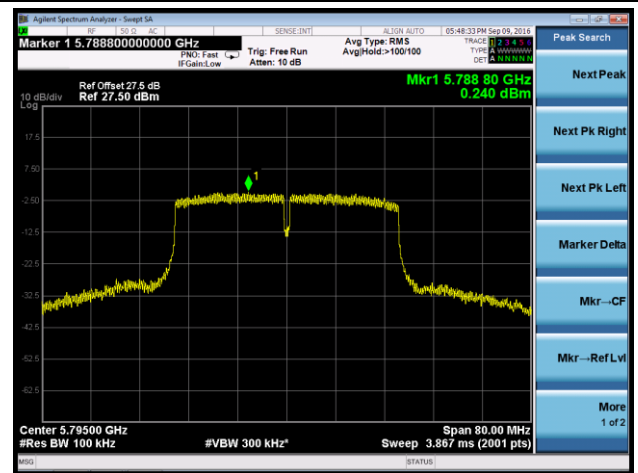

## 802.11ac-VHT40 Power Spectral Density - Ant 2

Channel 38 (5190MHz)

Channel 46 (5230MHz)

Channel 151 (5755MHz)

Channel 159 (5795MHz)

802.11ac-VHT80 Power Spectral Density - Ant 2

Channel 42 (5210MHz)

Channel 155 (5775MHz)