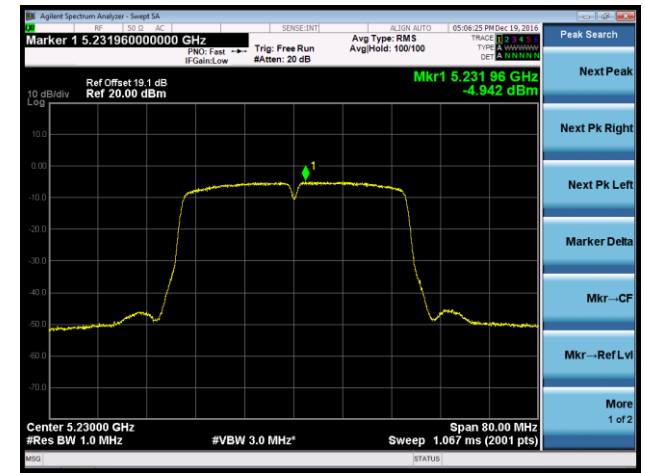

Channel 46 (5230MHz)