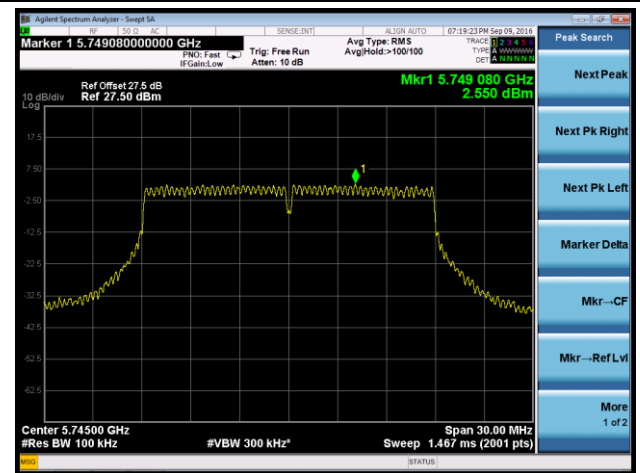

## 802.11ac-VHT20 Power Spectral Density - Ant 3

Channel 36 (5180MHz)

Channel 44 (5220MHz)

Channel 48 (5240MHz)

Channel 149 (5745MHz)

Channel 157 (5785MHz)

Channel 165 (5825MHz)