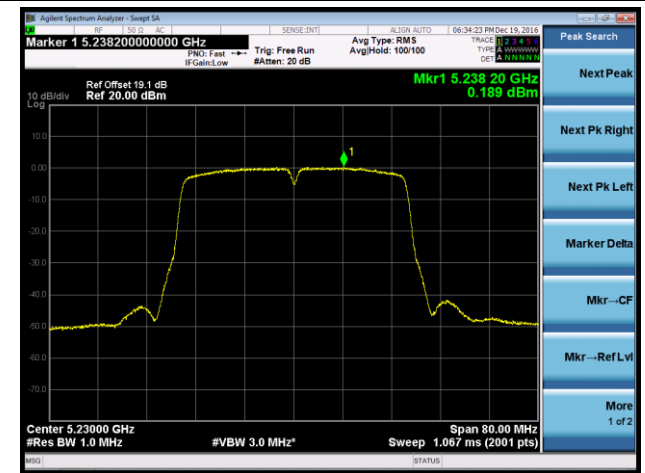

Channel 46 (5230MHz)