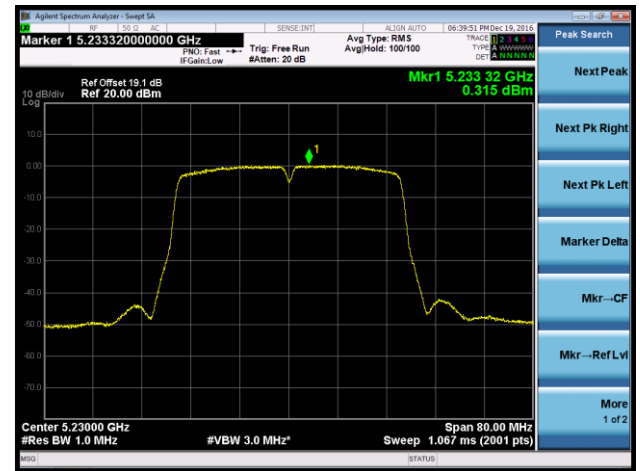

## 802.11ac-VHT20 Power Spectral Density - Ant 3

Channel 36 (5180MHz)

Channel 44 (5220MHz)

Channel 48 (5240MHz)

Channel 149 (5745MHz)

Channel 157 (5785MHz)

Channel 165 (5825MHz)

## 802.11ac-VHT40 Power Spectral Density - Ant 3

Channel 38 (5190MHz)

Channel 46 (5230MHz)

Channel 151 (5755MHz)

Channel 159 (5795MHz)

802.11ac-VHT80 Power Spectral Density - Ant 3

Channel 42 (5210MHz)

Channel 155 (5775MHz)