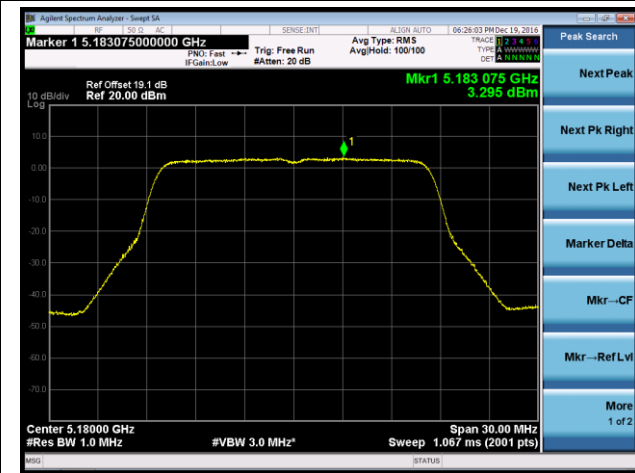

802.11a Power Spectral Density - Ant 3

Channel 36 (5180MHz)