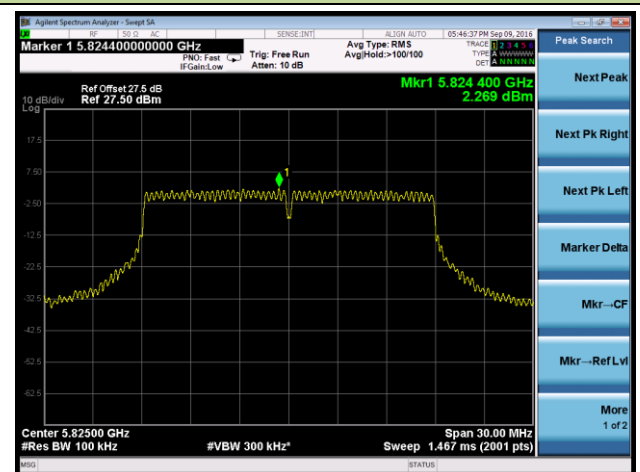

## 802.11ac-VHT20 Power Spectral Density - Ant 2

Channel 36 (5180MHz)

Channel 44 (5220MHz)

Channel 48 (5240MHz)

Channel 149 (5745MHz)

Channel 157 (5785MHz)

Channel 165 (5825MHz)