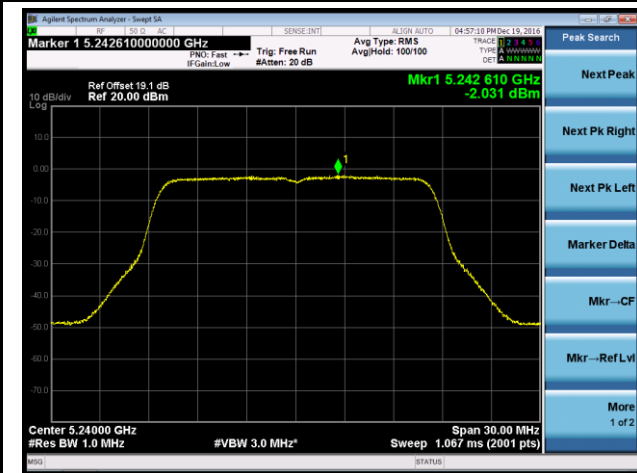

## 802.11a Power Spectral Density - Ant 0 / Ant 0 + 1 + 2 + 3

Channel 36 (5180MHz)

Channel 44 (5220MHz)

Channel 48 (5240MHz)

Channel 149 (5745MHz)

Channel 157 (5785MHz)

Channel 165 (5825MHz)