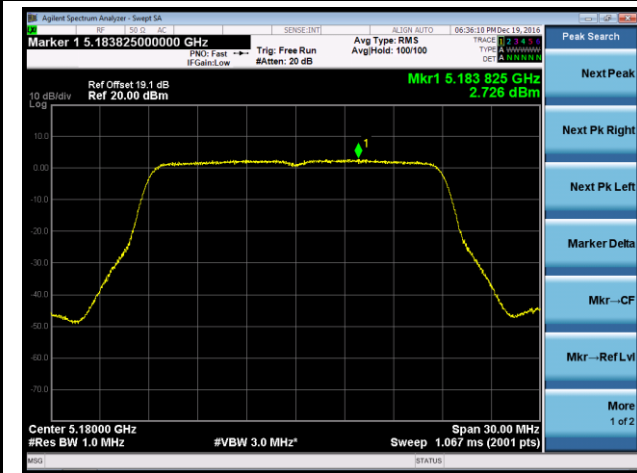

Channel 38 (5190MHz)

Channel 46 (5230MHz)

Channel 151 (5755MHz)

Channel 159 (5795MHz)

## 802.11ac-VHT20 Power Spectral Density - Ant 3

Channel 36 (5180MHz)

Channel 44 (5220MHz)

Channel 48 (5240MHz)

Channel 149 (5745MHz)

Channel 157 (5785MHz)

Channel 165 (5825MHz)