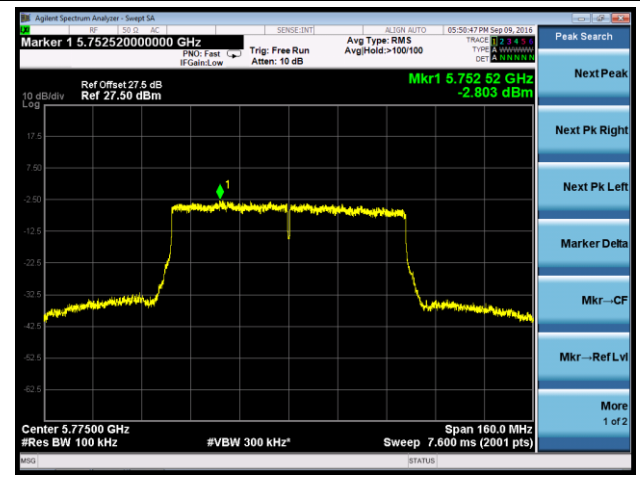

## 802.11ac-VHT40 Power Spectral Density - Ant 2

Channel 38 (5190MHz)

Channel 46 (5230MHz)

Channel 151 (5755MHz)

Channel 159 (5795MHz)

802.11ac-VHT80 Power Spectral Density - Ant 2

Channel 42 (5210MHz)

Channel 155 (5775MHz)