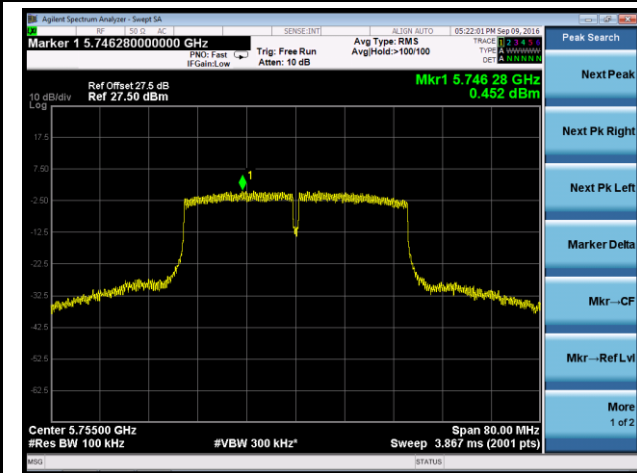

### 802.11n-HT40 Power Spectral Density - Ant 2

**Channel 38 (5190MHz)**

**Channel 46 (5230MHz)**

**Channel 151 (5755MHz)**

**Channel 159 (5795MHz)**