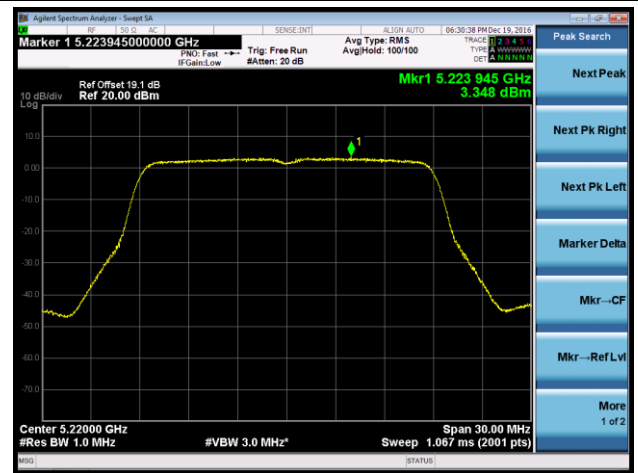

Channel 44 (5220MHz)