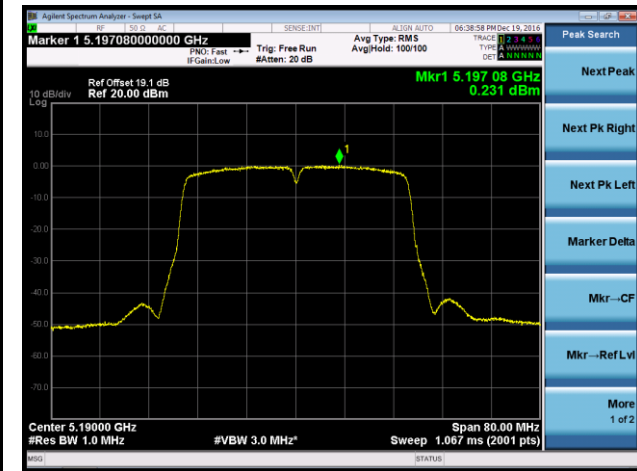

## 802.11ac-VHT20 Power Spectral Density - Ant 3

Channel 36 (5180MHz)

Channel 44 (5220MHz)

Channel 48 (5240MHz)

Channel 149 (5745MHz)

Channel 157 (5785MHz)

Channel 165 (5825MHz)

## 802.11ac-VHT40 Power Spectral Density - Ant 3

Channel 38 (5190MHz)

Channel 46 (5230MHz)

Channel 151 (5755MHz)

Channel 159 (5795MHz)

802.11ac-VHT80 Power Spectral Density - Ant 3

Channel 42 (5210MHz)

Channel 155 (5775MHz)