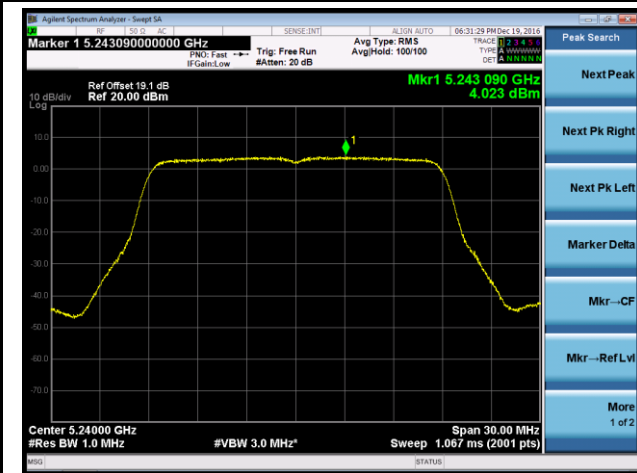

## 802.11n-HT20 Power Spectral Density - Ant 3

Channel 36 (5180MHz)

Channel 44 (5220MHz)

Channel 48 (5240MHz)

Channel 149 (5745MHz)

Channel 157 (5785MHz)

Channel 165 (5825MHz)

802.11n-HT40 Power Spectral Density - Ant 3