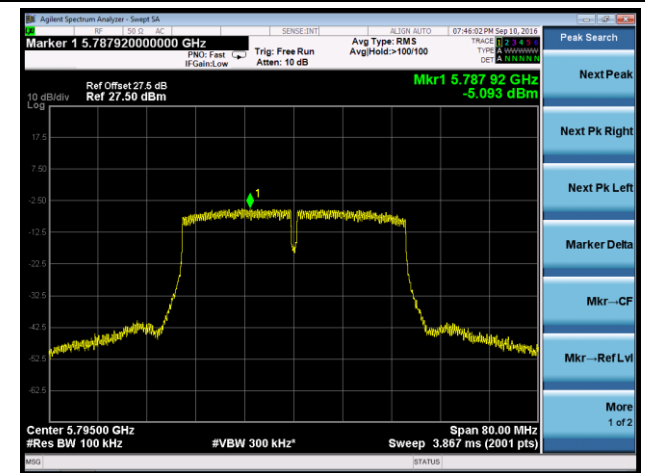

Channel 38 (5190MHz)

Channel 46 (5230MHz)

Channel 151 (5755MHz)

Channel 159 (5795MHz)