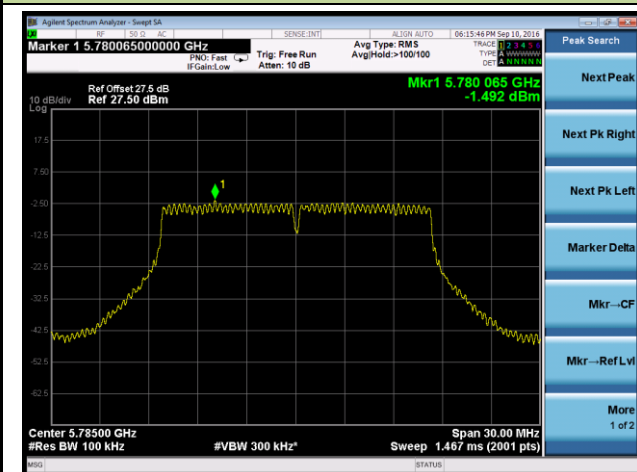

## 802.11a Power Spectral Density - Ant 0 / Ant 0 + 1 + 2 + 3

Channel 36 (5180MHz)

Channel 44 (5220MHz)

Channel 48 (5240MHz)

Channel 149 (5745MHz)

Channel 157 (5785MHz)

Channel 165 (5825MHz)