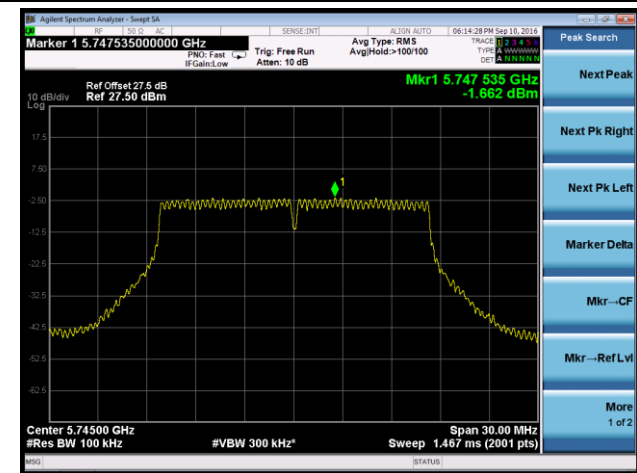

## 802.11a Power Spectral Density - Ant 0 / Ant 0 + 1 + 2 + 3

Channel 36 (5180MHz)

Channel 44 (5220MHz)

Channel 48 (5240MHz)

Channel 149 (5745MHz)

Channel 157 (5785MHz)

Channel 165 (5825MHz)