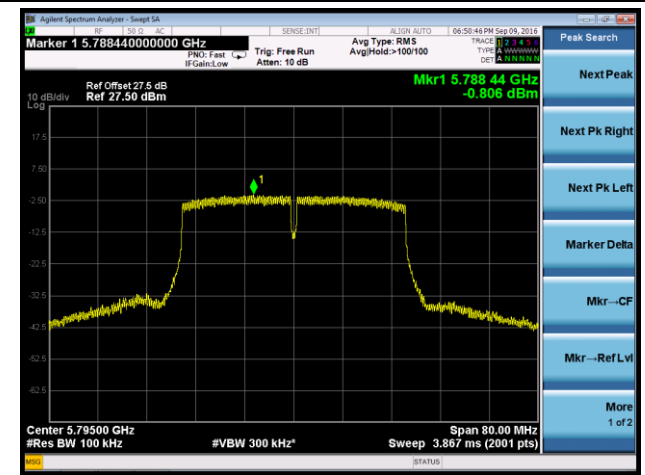

Channel 38 (5190MHz)

Channel 46 (5230MHz)

Channel 151 (5755MHz)

Channel 159 (5795MHz)