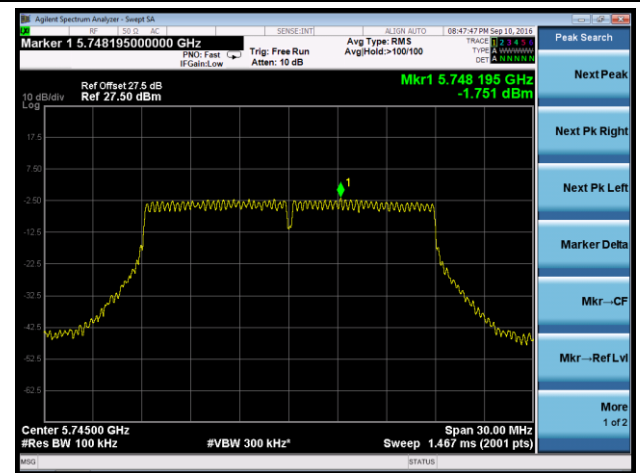

## 802.11ac-VHT20 Power Spectral Density - Ant 0 / Ant 0 + 1 + 2 + 3

Channel 36 (5180MHz)

Channel 44 (5220MHz)

Channel 48 (5240MHz)

Channel 149 (5745MHz)

Channel 157 (5785MHz)

Channel 165 (5825MHz)

802.11ac-VHT40 Power Spectral Density - Ant 0 / Ant 0 + 1 + 2 + 3