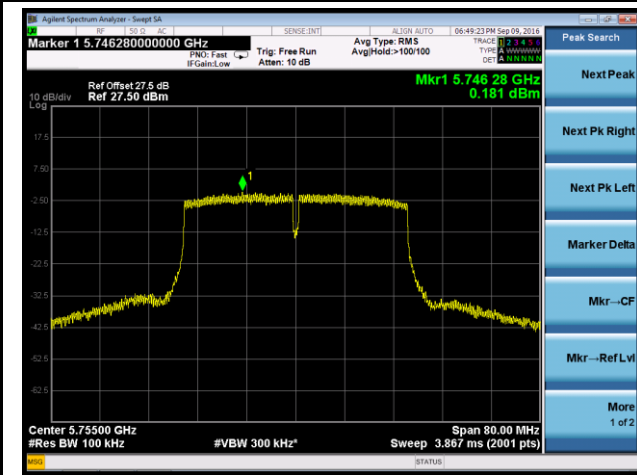

Channel 151 (5755MHz)