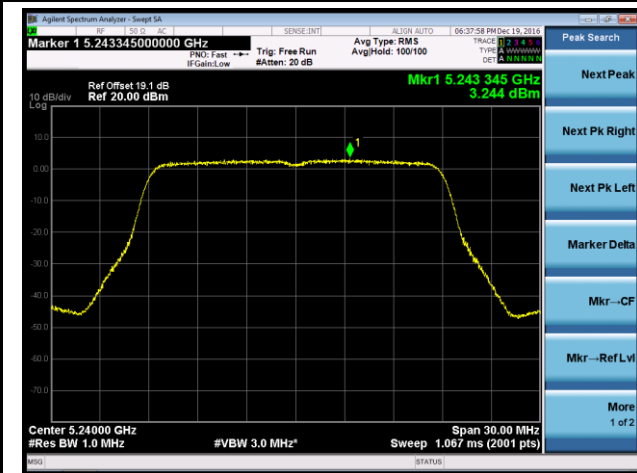

## 802.11ac-VHT20 Power Spectral Density - Ant 3

Channel 36 (5180MHz)

Channel 44 (5220MHz)

Channel 48 (5240MHz)

Channel 149 (5745MHz)

Channel 157 (5785MHz)

Channel 165 (5825MHz)

## 802.11ac-VHT40 Power Spectral Density - Ant 3

Channel 38 (5190MHz)

Channel 46 (5230MHz)

Channel 151 (5755MHz)

Channel 159 (5795MHz)

802.11ac-VHT80 Power Spectral Density - Ant 3

Channel 42 (5210MHz)

Channel 155 (5775MHz)