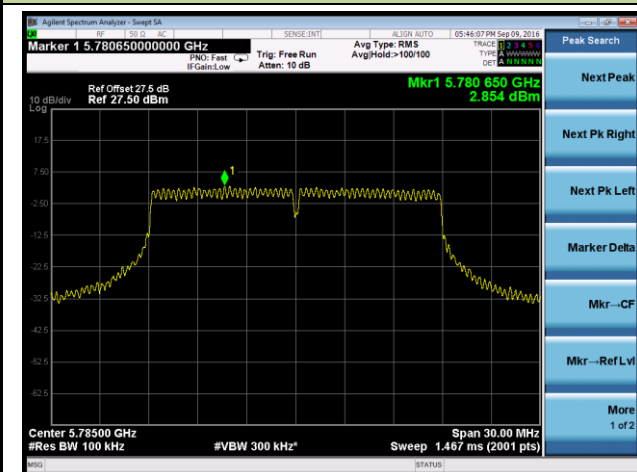

## 802.11ac-VHT20 Power Spectral Density - Ant 2

Channel 36 (5180MHz)

Channel 44 (5220MHz)

Channel 48 (5240MHz)

Channel 149 (5745MHz)

Channel 157 (5785MHz)

Channel 165 (5825MHz)

## 802.11ac-VHT40 Power Spectral Density - Ant 2

Channel 38 (5190MHz)

Channel 46 (5230MHz)

Channel 151 (5755MHz)

Channel 159 (5795MHz)

802.11ac-VHT80 Power Spectral Density - Ant 2

Channel 42 (5210MHz)

Channel 155 (5775MHz)