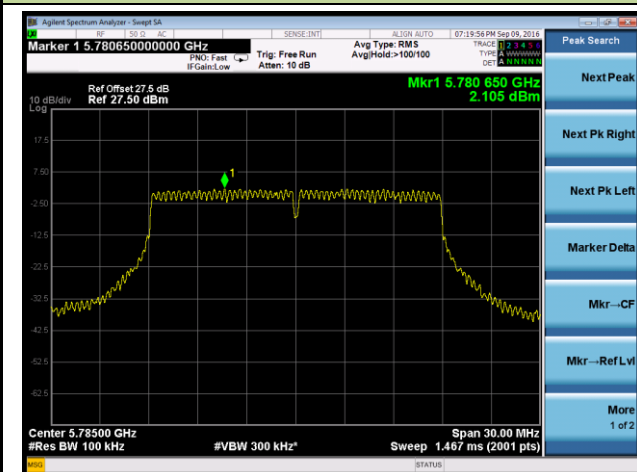

## 802.11ac-VHT20 Power Spectral Density - Ant 3

Channel 36 (5180MHz)

Channel 44 (5220MHz)

Channel 48 (5240MHz)

Channel 149 (5745MHz)

Channel 157 (5785MHz)

Channel 165 (5825MHz)

## 802.11ac-VHT40 Power Spectral Density - Ant 3

Channel 38 (5190MHz)

Channel 46 (5230MHz)

Channel 151 (5755MHz)

Channel 159 (5795MHz)

802.11ac-VHT80 Power Spectral Density - Ant 3

Channel 42 (5210MHz)

Channel 155 (5775MHz)