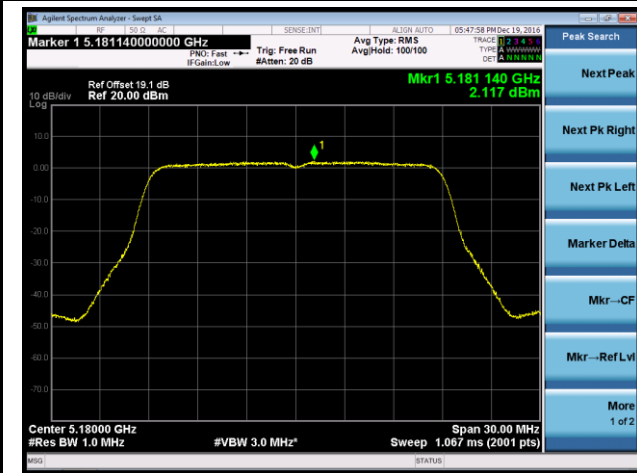

### 802.11n-HT40 Power Spectral Density - Ant 2

**Channel 38 (5190MHz)**

**Channel 46 (5230MHz)**

**Channel 151 (5755MHz)**

**Channel 159 (5795MHz)**

## 802.11ac-VHT20 Power Spectral Density - Ant 2

Channel 36 (5180MHz)

Channel 44 (5220MHz)

Channel 48 (5240MHz)

Channel 149 (5745MHz)

Channel 157 (5785MHz)

Channel 165 (5825MHz)