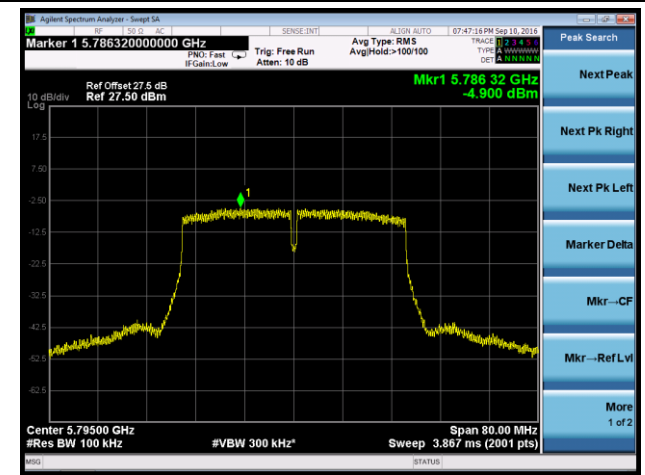

## 802.11ac-VHT20 Power Spectral Density - Ant 0 / Ant 0 + 1 + 2 + 3

Channel 36 (5180MHz)

Channel 44 (5220MHz)

Channel 48 (5240MHz)

Channel 149 (5745MHz)

Channel 157 (5785MHz)

Channel 165 (5825MHz)

802.11ac-VHT40 Power Spectral Density - Ant 0 / Ant 0 + 1 + 2 + 3

Channel 38 (5190MHz)

Channel 46 (5230MHz)

Channel 151 (5755MHz)

Channel 159 (5795MHz)

802.11ac-VHT80 Power Spectral Density - Ant 0 / Ant 0 + 1 + 2 + 3

Channel 42 (5210MHz)

Channel 155 (5775MHz)