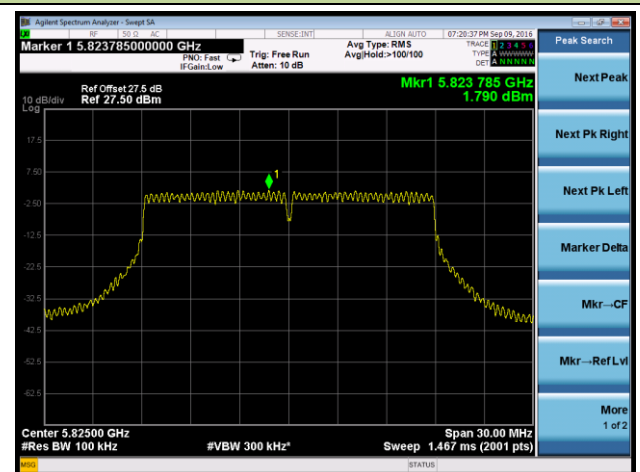

## 802.11ac-VHT20 Power Spectral Density - Ant 3

Channel 36 (5180MHz)

Channel 44 (5220MHz)

Channel 48 (5240MHz)

Channel 149 (5745MHz)

Channel 157 (5785MHz)

Channel 165 (5825MHz)

## 802.11ac-VHT40 Power Spectral Density - Ant 3

Channel 38 (5190MHz)

Channel 46 (5230MHz)

Channel 151 (5755MHz)

Channel 159 (5795MHz)

802.11ac-VHT80 Power Spectral Density - Ant 3

Channel 42 (5210MHz)

Channel 155 (5775MHz)