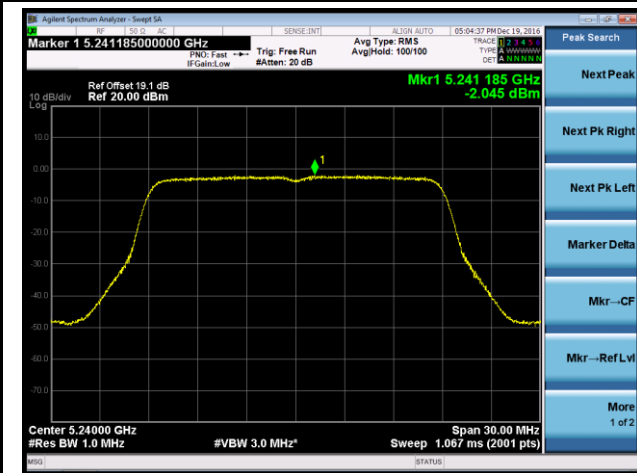

## 802.11ac-VHT20 Power Spectral Density - Ant 0 / Ant 0 + 1 + 2 + 3

Channel 36 (5180MHz)

Channel 44 (5220MHz)

Channel 48 (5240MHz)

Channel 149 (5745MHz)

Channel 157 (5785MHz)

Channel 165 (5825MHz)

802.11ac-VHT40 Power Spectral Density - Ant 0 / Ant 0 + 1 + 2 + 3