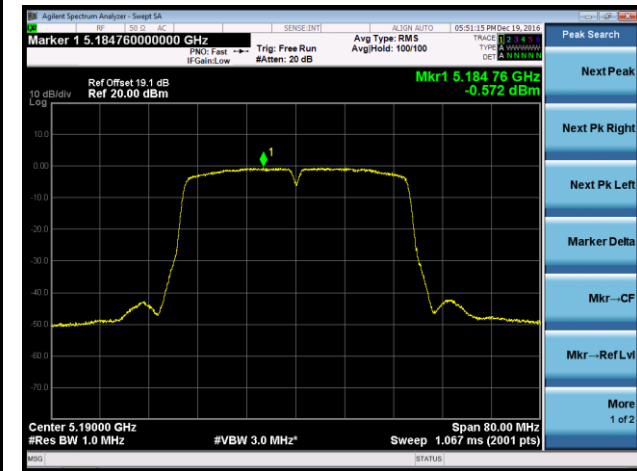

## 802.11ac-VHT20 Power Spectral Density - Ant 2

Channel 36 (5180MHz)

Channel 44 (5220MHz)

Channel 48 (5240MHz)

Channel 149 (5745MHz)

Channel 157 (5785MHz)

Channel 165 (5825MHz)

## 802.11ac-VHT40 Power Spectral Density - Ant 2

Channel 38 (5190MHz)

Channel 46 (5230MHz)

Channel 151 (5755MHz)

Channel 159 (5795MHz)

802.11ac-VHT80 Power Spectral Density - Ant 2

Channel 42 (5210MHz)

Channel 155 (5775MHz)