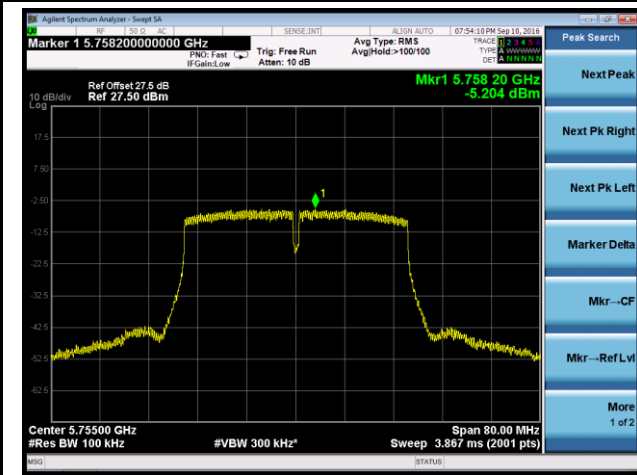

Channel 151 (5755MHz)