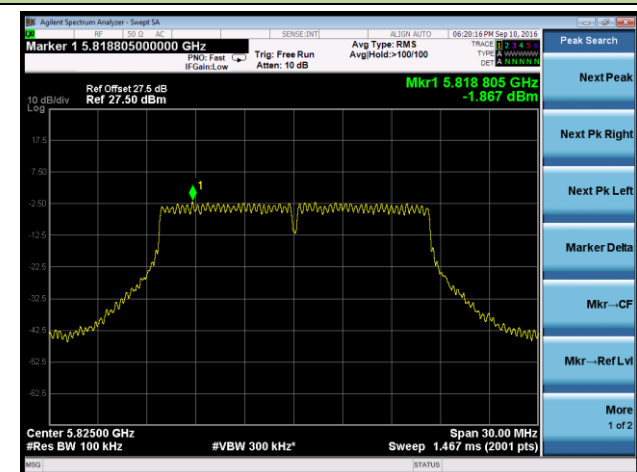

## 802.11a Power Spectral Density - Ant 0 / Ant 0 + 1 + 2 + 3

Channel 36 (5180MHz)

Channel 44 (5220MHz)

Channel 48 (5240MHz)

Channel 149 (5745MHz)

Channel 157 (5785MHz)

Channel 165 (5825MHz)