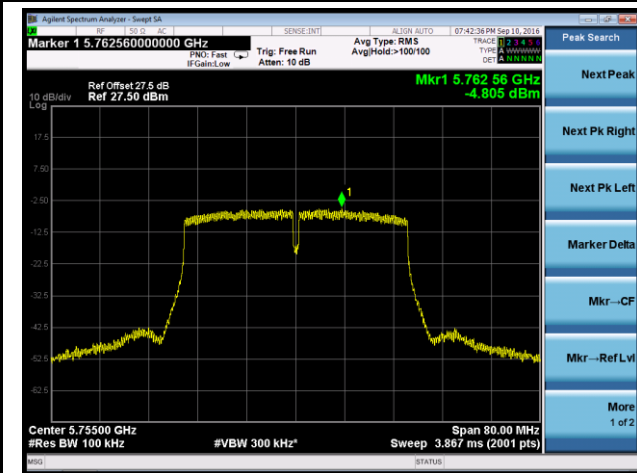

Channel 151 (5755MHz)