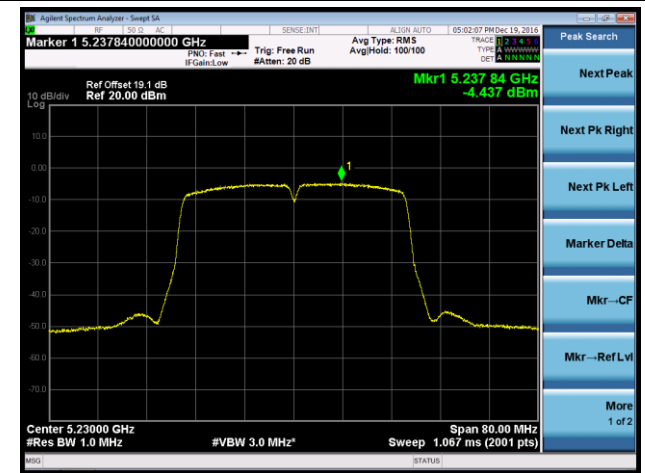

Channel 46 (5230MHz)