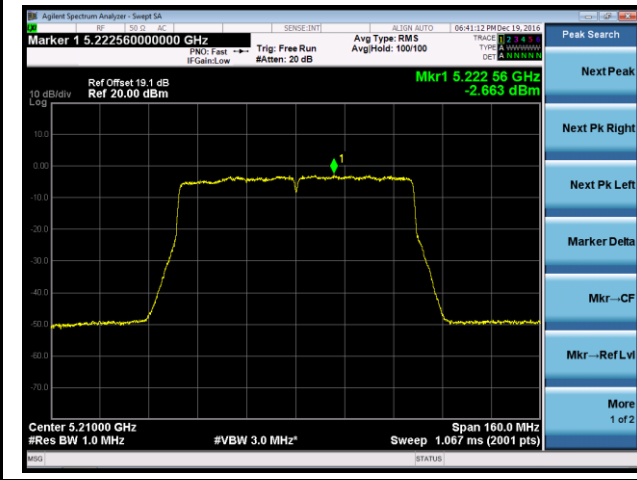

## 802.11ac-VHT40 Power Spectral Density - Ant 3

Channel 38 (5190MHz)

Channel 46 (5230MHz)

Channel 151 (5755MHz)

Channel 159 (5795MHz)

802.11ac-VHT80 Power Spectral Density - Ant 3

Channel 42 (5210MHz)

Channel 155 (5775MHz)