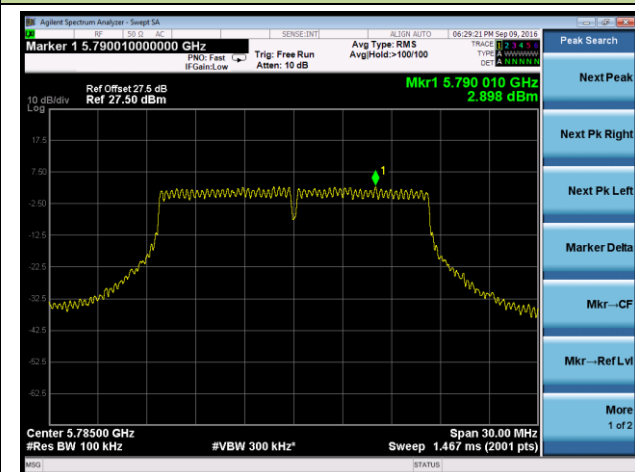

## 802.11a Power Spectral Density - Ant 3

Channel 36 (5180MHz)

Channel 44 (5220MHz)

Channel 48 (5240MHz)

Channel 149 (5745MHz)

Channel 157 (5785MHz)

Channel 165 (5825MHz)