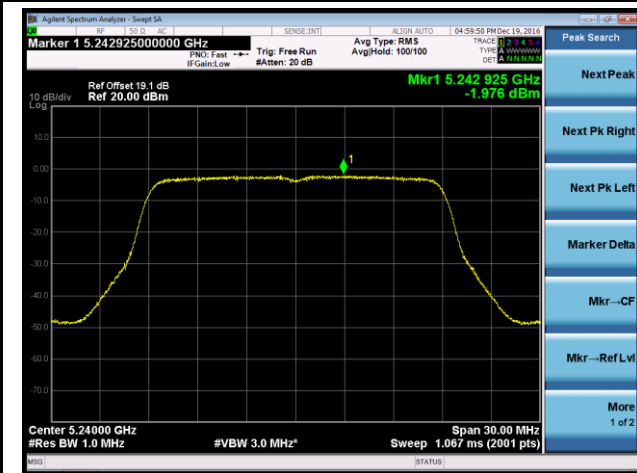

## 802.11n-HT20 Power Spectral Density - Ant 0 / Ant 0 + 1 + 2 + 3

Channel 36 (5180MHz)

Channel 44 (5220MHz)

Channel 48 (5240MHz)

Channel 149 (5745MHz)

Channel 157 (5785MHz)

Channel 165 (5825MHz)

802.11n-HT40 Power Spectral Density - Ant 0 / Ant 0 + 1 + 2 + 3