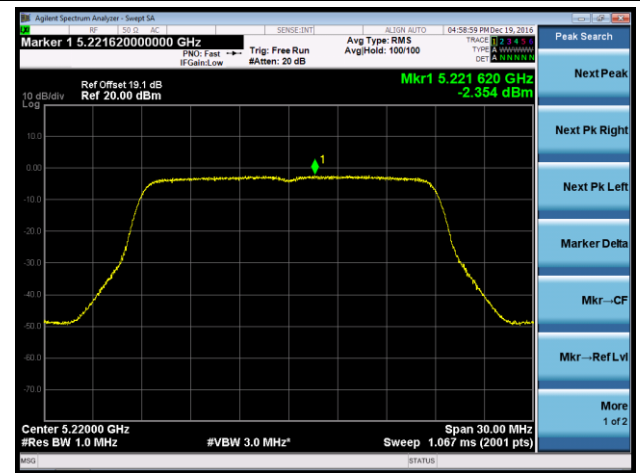

Channel 44 (5220MHz)