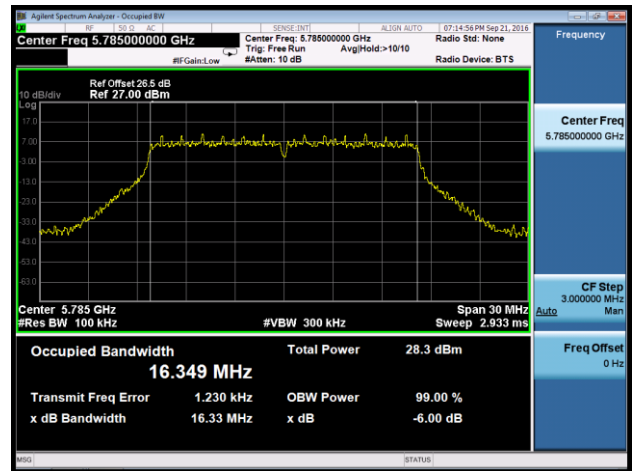

Channel 157 (5785MHz)

Channel 165 (5825MHz)

802.11ac-VHT40 6dB Bandwidth - Ant 0
Channel 151 (5755MHz)

Channel 159 (5795MHz)

802.11ac-VHT80 6dB Bandwidth - Ant 0

Channel 155 (5775MHz)

802.11a 6dB Bandwidth - Ant 1

Channel 149 (5745MHz)

Channel 157 (5785MHz)

Channel 165 (5825MHz)

802.11n-HT20 6dB Bandwidth - Ant 1

Channel 149 (5745MHz)

Channel 157 (5785MHz)

Channel 165 (5825MHz)

802.11n-HT40 6dB Bandwidth - Ant 1