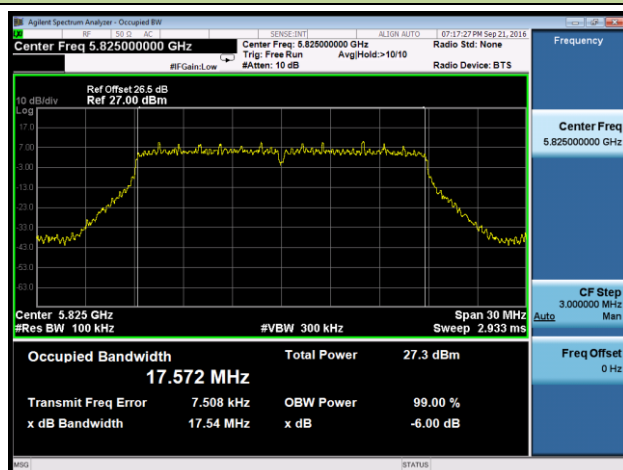

Channel 149 (5745MHz)

Channel 157 (5785MHz)

Channel 165 (5825MHz)

802.11n-HT20 6dB Bandwidth - Ant 1

Channel 149 (5745MHz)

Channel 157 (5785MHz)

Channel 165 (5825MHz)

802.11n-HT40 6dB Bandwidth - Ant 1

Channel 151 (5755MHz)

Channel 159 (5795MHz)

802.11ac-VHT20 6dB Bandwidth - Ant 1

Channel 149 (5745MHz)

Channel 157 (5785MHz)

Channel 165 (5825MHz)

802.11ac-VHT40 6dB Bandwidth - Ant 1

Channel 151 (5755MHz)