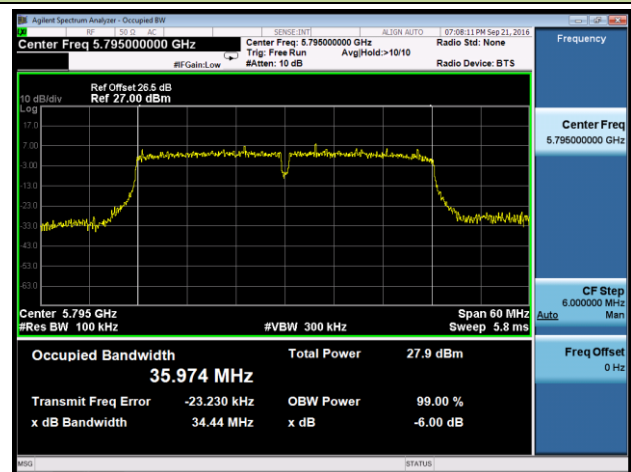

802.11n-HT20 6dB Bandwidth - Ant 0

Channel 149 (5745MHz)

Channel 157 (5785MHz)

Channel 165 (5825MHz)

802.11n-HT40 6dB Bandwidth - Ant 1

Channel 151 (5755MHz)

Channel 159 (5795MHz)

802.11ac-VHT20 6dB Bandwidth - Ant 0
Channel 149 (5745MHz)

Channel 157 (5785MHz)

Channel 165 (5825MHz)

802.11ac-VHT40 6dB Bandwidth - Ant 0
Channel 151 (5755MHz)

Channel 159 (5795MHz)

802.11ac-VHT80 6dB Bandwidth - Ant 0

Channel 155 (5775MHz)

802.11a 6dB Bandwidth - Ant 1