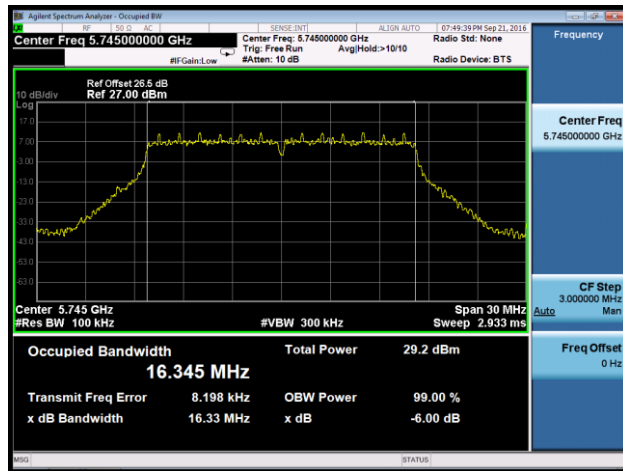

802.11a 6dB Bandwidth - Ant 3

Channel 149 (5745MHz)