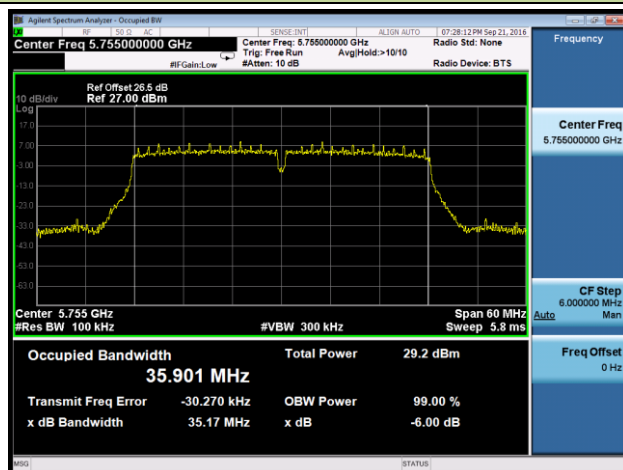

Channel 151 (5755MHz)

Channel 159 (5795MHz)

802.11ac-VHT20 6dB Bandwidth - Ant 1

Channel 149 (5745MHz)

Channel 157 (5785MHz)

Channel 165 (5825MHz)

802.11ac-VHT40 6dB Bandwidth - Ant 1

Channel 151 (5755MHz)

Channel 159 (5795MHz)

802.11ac-VHT80 6dB Bandwidth - Ant 1

Channel 155 (5775MHz)

802.11a 6dB Bandwidth - Ant 2

Channel 149 (5745MHz)

Channel 157 (5785MHz)

Channel 165 (5825MHz)

802.11n-HT20 6dB Bandwidth - Ant 2