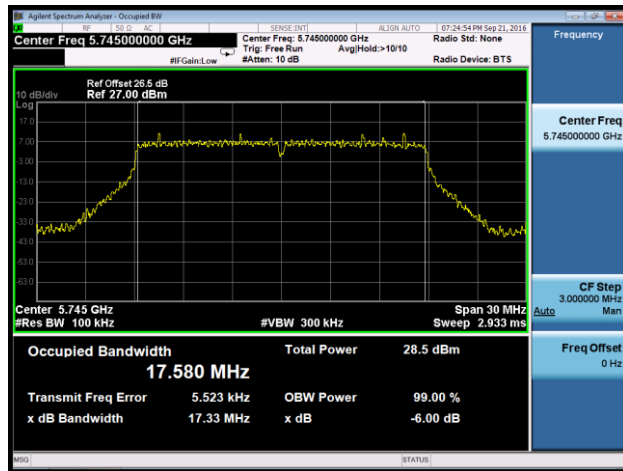

Channel 151 (5755MHz)

Channel 159 (5795MHz)

802.11ac-VHT20 6dB Bandwidth - Ant 1

Channel 149 (5745MHz)

Channel 157 (5785MHz)

Channel 165 (5825MHz)

802.11ac-VHT40 6dB Bandwidth - Ant 1

Channel 151 (5755MHz)