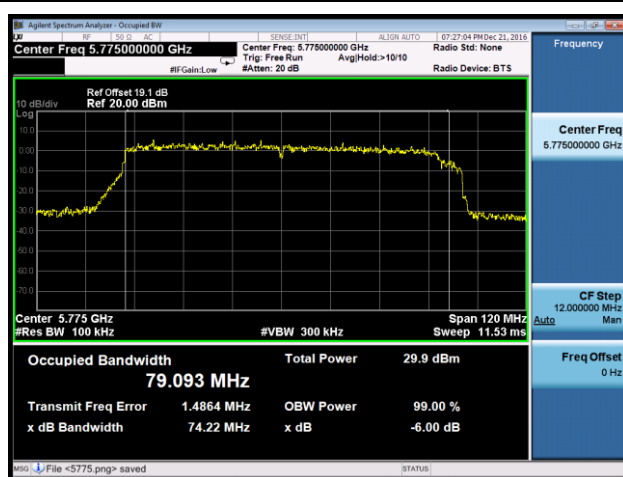

802.11ac-VHT80+80 6dB Bandwidth - Ant 0+1+2+3

Channel 42+155 - Ant 2 (5755MHz)