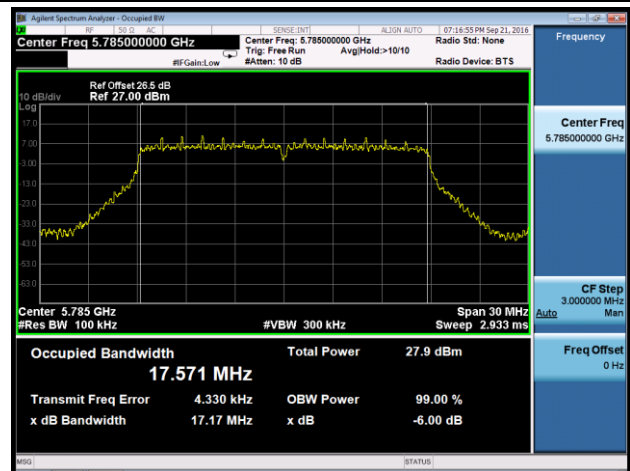

Channel 149 (5745MHz)

Channel 157 (5785MHz)

Channel 165 (5825MHz)

802.11n-HT20 6dB Bandwidth - Ant 1

Channel 149 (5745MHz)

Channel 157 (5785MHz)

Channel 165 (5825MHz)

802.11n-HT40 6dB Bandwidth - Ant 1

Channel 151 (5755MHz)

Channel 159 (5795MHz)

802.11ac-VHT20 6dB Bandwidth - Ant 1

Channel 149 (5745MHz)

Channel 157 (5785MHz)

Channel 165 (5825MHz)

802.11ac-VHT40 6dB Bandwidth - Ant 1

Channel 151 (5755MHz)