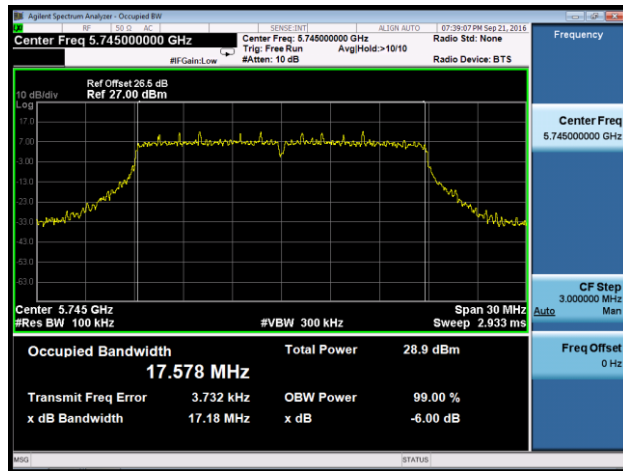

802.11n-HT20 6dB Bandwidth - Ant 2

Channel 149 (5745MHz)