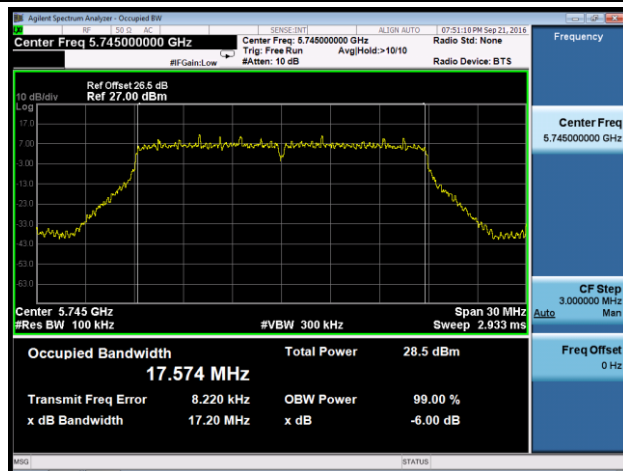

Channel 149 (5745MHz)

Channel 157 (5785MHz)

Channel 165 (5825MHz)

802.11n-HT20 6dB Bandwidth - Ant 3
Channel 149 (5745MHz)

Channel 157 (5785MHz)

Channel 165 (5825MHz)

802.11n-HT40 6dB Bandwidth - Ant 3
Channel 151 (5755MHz)