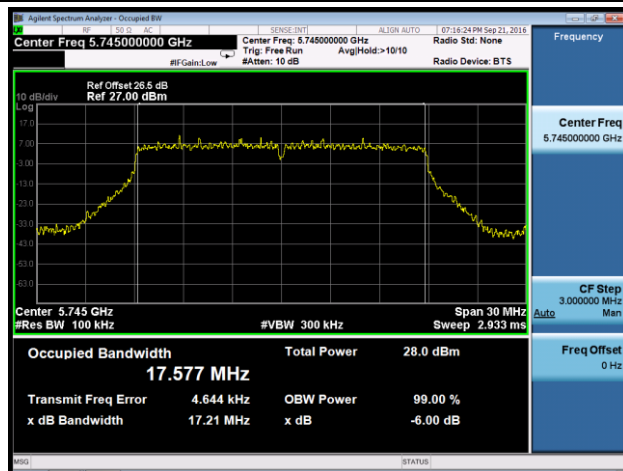

Channel 149 (5745MHz)

Channel 157 (5785MHz)

Channel 165 (5825MHz)

802.11n-HT20 6dB Bandwidth - Ant 1

Channel 149 (5745MHz)

Channel 157 (5785MHz)

Channel 165 (5825MHz)

802.11n-HT40 6dB Bandwidth - Ant 1

Channel 151 (5755MHz)

Channel 159 (5795MHz)

802.11ac-VHT20 6dB Bandwidth - Ant 1

Channel 149 (5745MHz)

Channel 157 (5785MHz)

Channel 165 (5825MHz)

802.11ac-VHT40 6dB Bandwidth - Ant 1

Channel 151 (5755MHz)