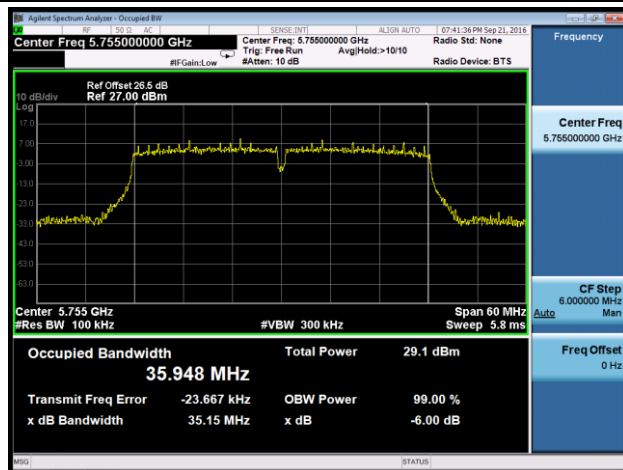

Channel 149 (5745MHz)

Channel 157 (5785MHz)

Channel 165 (5825MHz)

802.11n-HT40 6dB Bandwidth - Ant 2

Channel 151 (5755MHz)

Channel 159 (5795MHz)

802.11ac-VHT20 6dB Bandwidth - Ant 2

Channel 149 (5745MHz)