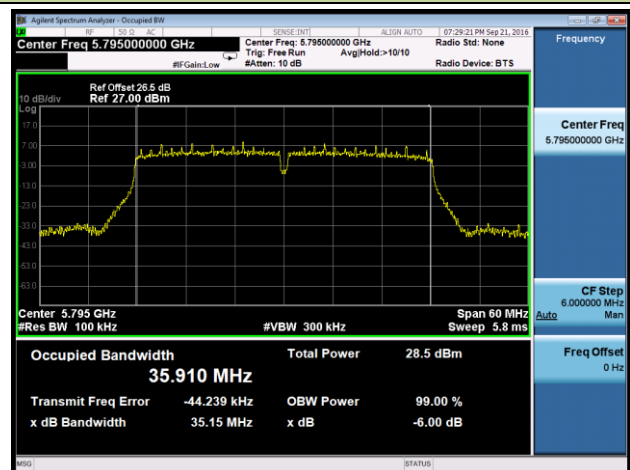

Channel 151 (5755MHz)

Channel 159 (5795MHz)

802.11ac-VHT20 6dB Bandwidth - Ant 1

Channel 149 (5745MHz)

Channel 157 (5785MHz)

Channel 165 (5825MHz)

802.11ac-VHT40 6dB Bandwidth - Ant 1

Channel 151 (5755MHz)

Channel 159 (5795MHz)

802.11ac-VHT80 6dB Bandwidth - Ant 1

Channel 155 (5775MHz)

802.11a 6dB Bandwidth - Ant 2

Channel 149 (5745MHz)

Channel 157 (5785MHz)

Channel 165 (5825MHz)

802.11n-HT20 6dB Bandwidth - Ant 2