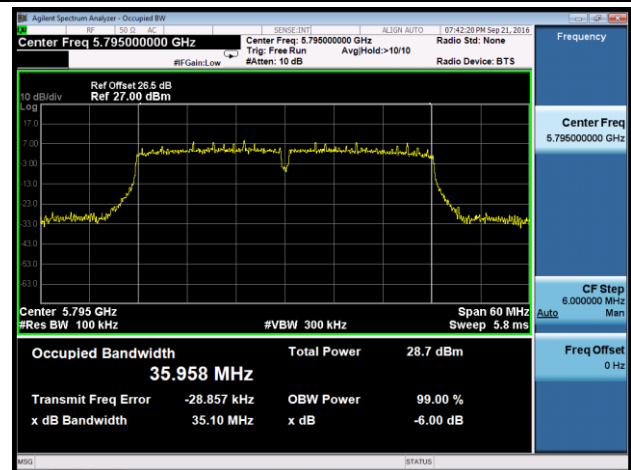

Channel 149 (5745MHz)

Channel 157 (5785MHz)

Channel 165 (5825MHz)

802.11n-HT40 6dB Bandwidth - Ant 2

Channel 151 (5755MHz)

Channel 159 (5795MHz)

802.11ac-VHT20 6dB Bandwidth - Ant 2

Channel 149 (5745MHz)