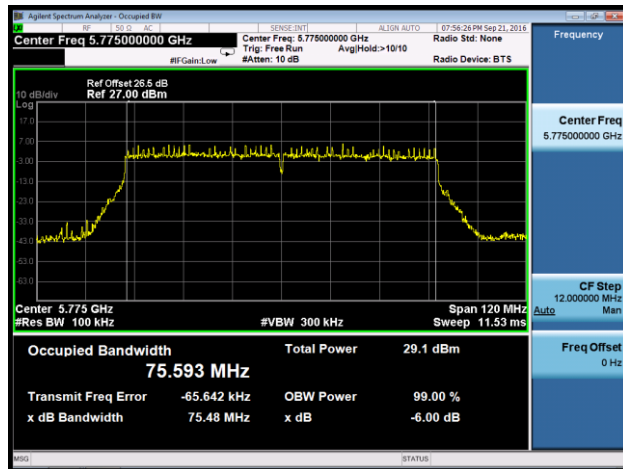

802.11ac-VHT80 6dB Bandwidth - Ant 3

Channel 155 (5775MHz)