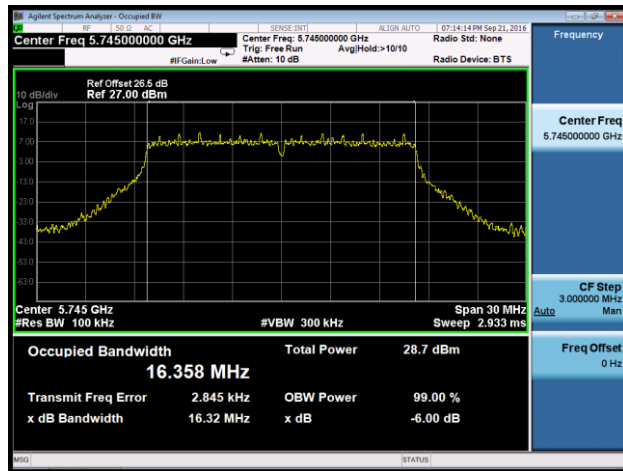

Channel 157 (5785MHz)

Channel 165 (5825MHz)

802.11ac-VHT40 6dB Bandwidth - Ant 0
Channel 151 (5755MHz)

Channel 159 (5795MHz)

802.11ac-VHT80 6dB Bandwidth - Ant 0

Channel 155 (5775MHz)

802.11a 6dB Bandwidth - Ant 1

Channel 149 (5745MHz)

Channel 157 (5785MHz)

Channel 165 (5825MHz)

802.11n-HT20 6dB Bandwidth - Ant 1

Channel 149 (5745MHz)

Channel 157 (5785MHz)

Channel 165 (5825MHz)

802.11n-HT40 6dB Bandwidth - Ant 1