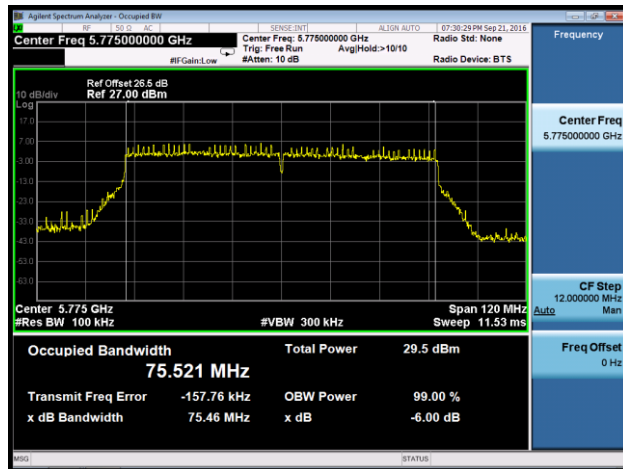

Channel 151 (5755MHz)

Channel 159 (5795MHz)

802.11ac-VHT20 6dB Bandwidth - Ant 1

Channel 149 (5745MHz)

Channel 157 (5785MHz)

Channel 165 (5825MHz)

802.11ac-VHT40 6dB Bandwidth - Ant 1

Channel 151 (5755MHz)

Channel 159 (5795MHz)

802.11ac-VHT80 6dB Bandwidth - Ant 1

Channel 155 (5775MHz)

802.11a 6dB Bandwidth - Ant 2

Channel 149 (5745MHz)

Channel 157 (5785MHz)

Channel 165 (5825MHz)

802.11n-HT20 6dB Bandwidth - Ant 2