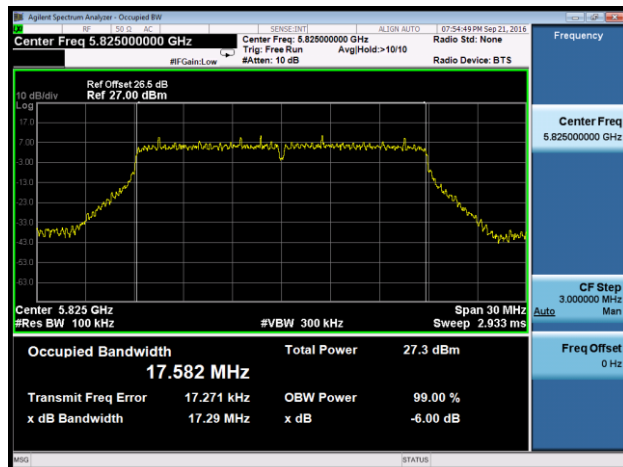

Channel 159 (5795MHz)

802.11ac-VHT20 6dB Bandwidth - Ant 3

Channel 149 (5745MHz)

Channel 157 (5785MHz)

Channel 165 (5825MHz)

802.11ac-VHT40 6dB Bandwidth - Ant 3

Channel 151 (5755MHz)

Channel 159 (5795MHz)

802.11ac-VHT80 6dB Bandwidth - Ant 3

Channel 155 (5775MHz)

802.11ac-VHT80+80 6dB Bandwidth - Ant 0+1+2+3

Channel 42+155 - Ant 2 (5755MHz)

The End