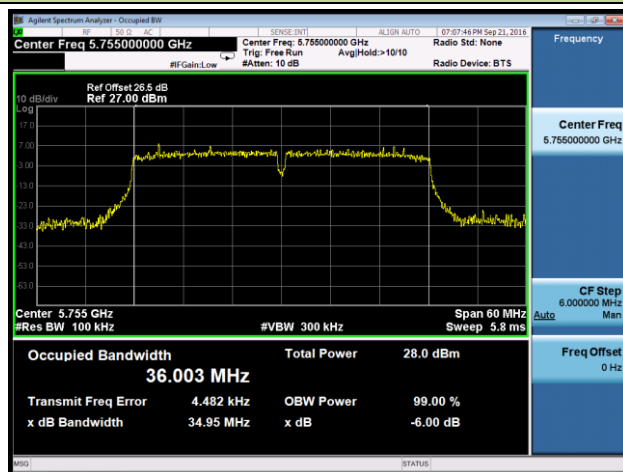

802.11n-HT20 6dB Bandwidth - Ant 0

Channel 149 (5745MHz)

Channel 157 (5785MHz)

Channel 165 (5825MHz)

802.11n-HT40 6dB Bandwidth - Ant 1

Channel 151 (5755MHz)

Channel 159 (5795MHz)

802.11ac-VHT20 6dB Bandwidth - Ant 0
Channel 149 (5745MHz)

Channel 157 (5785MHz)

Channel 165 (5825MHz)

802.11ac-VHT40 6dB Bandwidth - Ant 0
Channel 151 (5755MHz)

Channel 159 (5795MHz)

802.11ac-VHT80 6dB Bandwidth - Ant 0

Channel 155 (5775MHz)

802.11a 6dB Bandwidth - Ant 1