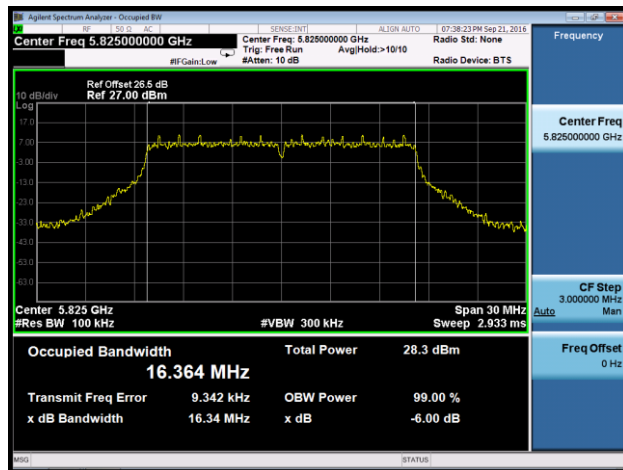

Channel 159 (5795MHz)

802.11ac-VHT80 6dB Bandwidth - Ant 1

Channel 155 (5775MHz)

802.11a 6dB Bandwidth - Ant 2

Channel 149 (5745MHz)

Channel 157 (5785MHz)

Channel 165 (5825MHz)

802.11n-HT20 6dB Bandwidth - Ant 2