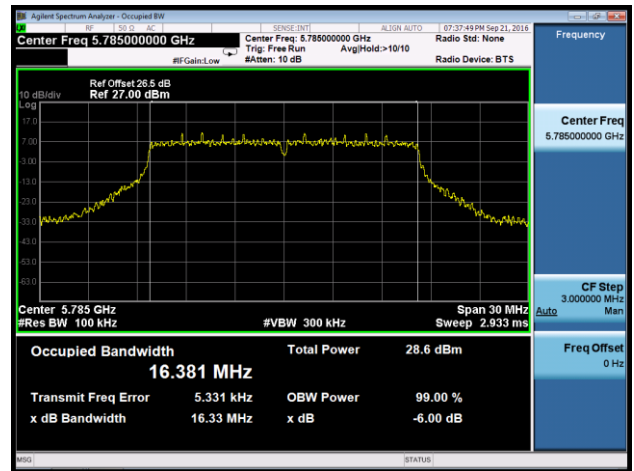

Channel 159 (5795MHz)

802.11ac-VHT80 6dB Bandwidth - Ant 1

Channel 155 (5775MHz)

802.11a 6dB Bandwidth - Ant 2

Channel 149 (5745MHz)

Channel 157 (5785MHz)

Channel 165 (5825MHz)

802.11n-HT20 6dB Bandwidth - Ant 2