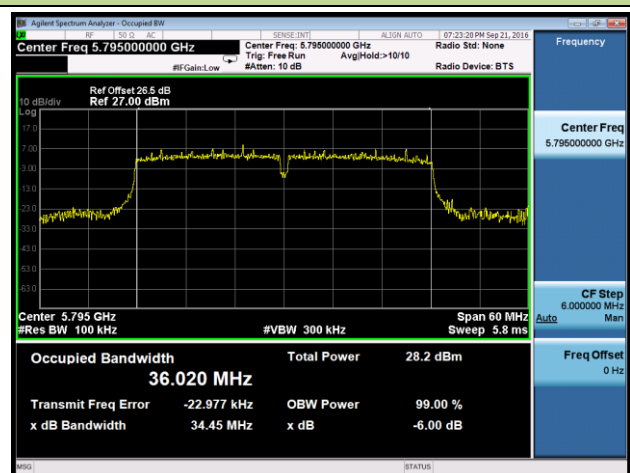

Channel 149 (5745MHz)

Channel 157 (5785MHz)

Channel 165 (5825MHz)

802.11n-HT20 6dB Bandwidth - Ant 1

Channel 149 (5745MHz)

Channel 157 (5785MHz)

Channel 165 (5825MHz)

802.11n-HT40 6dB Bandwidth - Ant 1

Channel 151 (5755MHz)

Channel 159 (5795MHz)

802.11ac-VHT20 6dB Bandwidth - Ant 1

Channel 149 (5745MHz)

Channel 157 (5785MHz)

Channel 165 (5825MHz)

802.11ac-VHT40 6dB Bandwidth - Ant 1

Channel 151 (5755MHz)