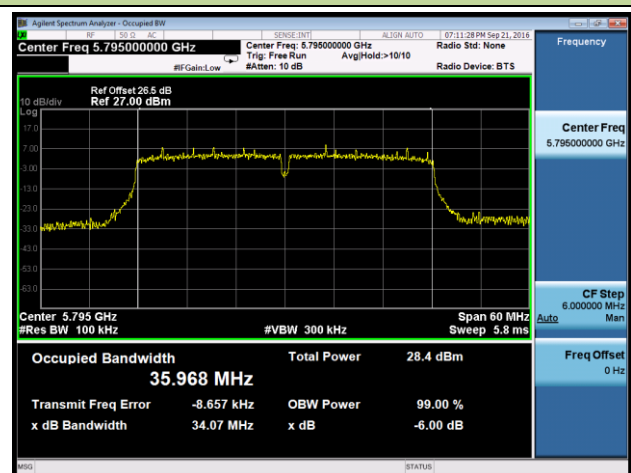

802.11n-HT20 6dB Bandwidth - Ant 0

Channel 149 (5745MHz)

Channel 157 (5785MHz)

Channel 165 (5825MHz)

802.11n-HT40 6dB Bandwidth - Ant 1

Channel 151 (5755MHz)

Channel 159 (5795MHz)

802.11ac-VHT20 6dB Bandwidth - Ant 0
Channel 149 (5745MHz)

Channel 157 (5785MHz)

Channel 165 (5825MHz)

802.11ac-VHT40 6dB Bandwidth - Ant 0
Channel 151 (5755MHz)

Channel 159 (5795MHz)

802.11ac-VHT80 6dB Bandwidth - Ant 0

Channel 155 (5775MHz)

802.11a 6dB Bandwidth - Ant 1