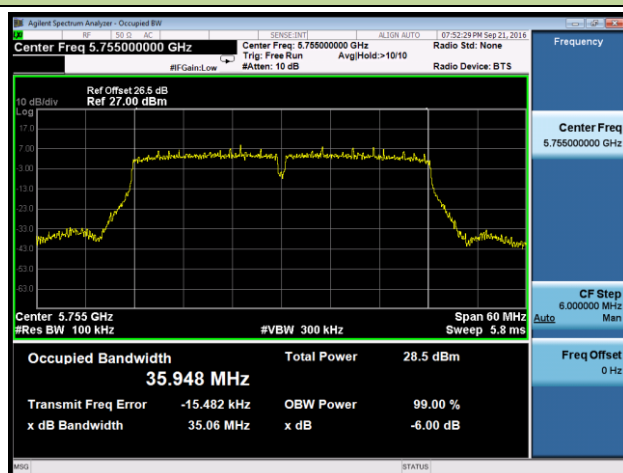

Channel 149 (5745MHz)

Channel 157 (5785MHz)

Channel 165 (5825MHz)

802.11n-HT20 6dB Bandwidth - Ant 3
Channel 149 (5745MHz)

Channel 157 (5785MHz)

Channel 165 (5825MHz)

802.11n-HT40 6dB Bandwidth - Ant 3
Channel 151 (5755MHz)