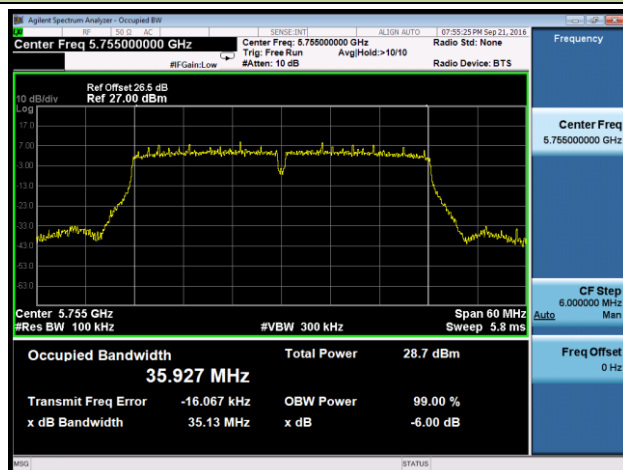

Channel 159 (5795MHz)

802.11ac-VHT20 6dB Bandwidth - Ant 3

Channel 149 (5745MHz)

Channel 157 (5785MHz)

Channel 165 (5825MHz)

802.11ac-VHT40 6dB Bandwidth - Ant 3

Channel 151 (5755MHz)

Channel 159 (5795MHz)