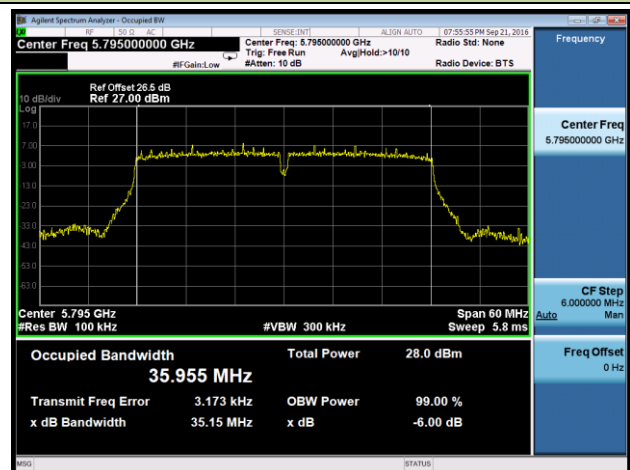

Channel 159 (5795MHz)

802.11ac-VHT20 6dB Bandwidth - Ant 3

Channel 149 (5745MHz)

Channel 157 (5785MHz)

Channel 165 (5825MHz)

802.11ac-VHT40 6dB Bandwidth - Ant 3

Channel 151 (5755MHz)

Channel 159 (5795MHz)