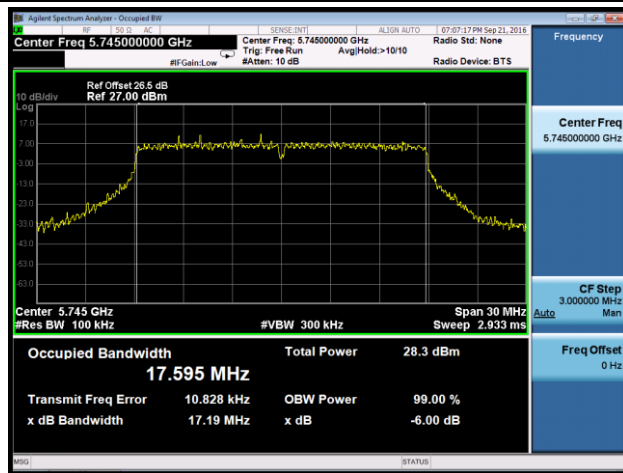

802.11n-HT20 6dB Bandwidth - Ant 0

Channel 149 (5745MHz)

Channel 157 (5785MHz)

Channel 165 (5825MHz)

802.11n-HT40 6dB Bandwidth - Ant 1

Channel 151 (5755MHz)

Channel 159 (5795MHz)

802.11ac-VHT20 6dB Bandwidth - Ant 0
Channel 149 (5745MHz)

Channel 157 (5785MHz)

Channel 165 (5825MHz)

802.11ac-VHT40 6dB Bandwidth - Ant 0
Channel 151 (5755MHz)

Channel 159 (5795MHz)

802.11ac-VHT80 6dB Bandwidth - Ant 0

Channel 155 (5775MHz)

802.11a 6dB Bandwidth - Ant 1