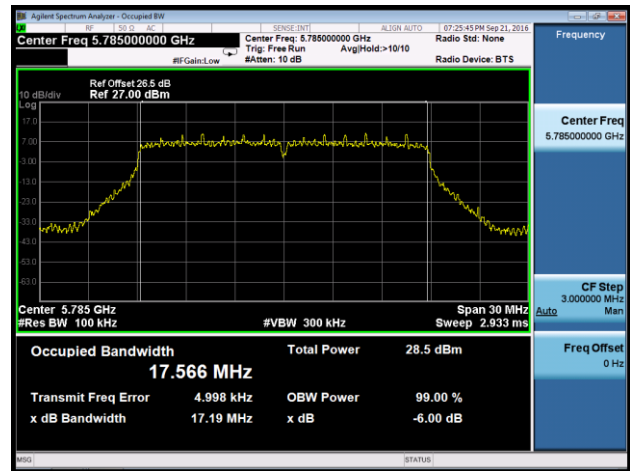

Channel 151 (5755MHz)

Channel 159 (5795MHz)

802.11ac-VHT20 6dB Bandwidth - Ant 1

Channel 149 (5745MHz)

Channel 157 (5785MHz)

Channel 165 (5825MHz)

802.11ac-VHT40 6dB Bandwidth - Ant 1

Channel 151 (5755MHz)

Channel 159 (5795MHz)

802.11ac-VHT80 6dB Bandwidth - Ant 1

Channel 155 (5775MHz)

802.11a 6dB Bandwidth - Ant 2

Channel 149 (5745MHz)

Channel 157 (5785MHz)

Channel 165 (5825MHz)

802.11n-HT20 6dB Bandwidth - Ant 2