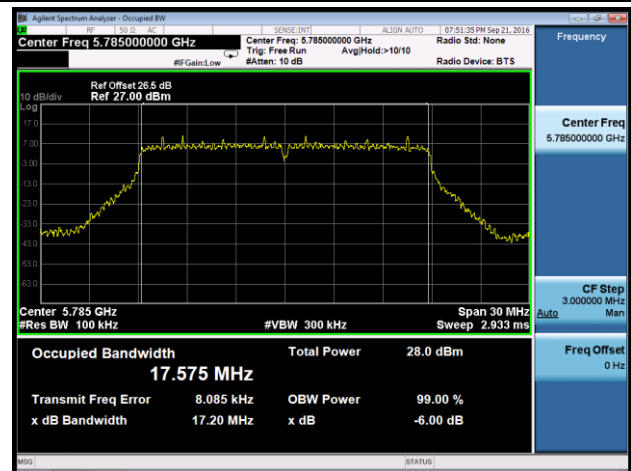

Channel 149 (5745MHz)

Channel 157 (5785MHz)

Channel 165 (5825MHz)

802.11n-HT20 6dB Bandwidth - Ant 3
Channel 149 (5745MHz)

Channel 157 (5785MHz)

Channel 165 (5825MHz)

802.11n-HT40 6dB Bandwidth - Ant 3
Channel 151 (5755MHz)