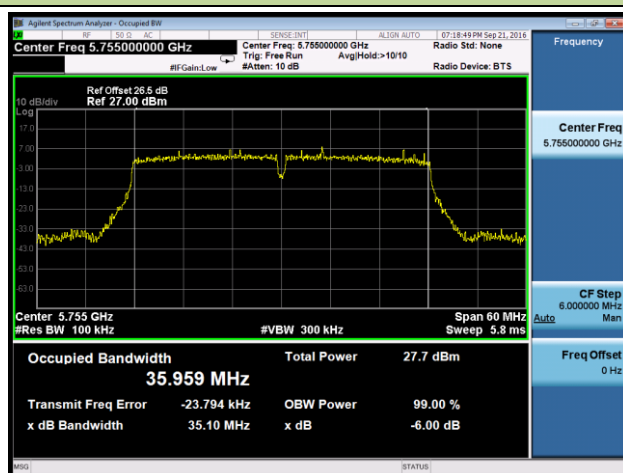

Channel 149 (5745MHz)

Channel 157 (5785MHz)

Channel 165 (5825MHz)

802.11n-HT20 6dB Bandwidth - Ant 1

Channel 149 (5745MHz)

Channel 157 (5785MHz)

Channel 165 (5825MHz)

802.11n-HT40 6dB Bandwidth - Ant 1

Channel 151 (5755MHz)

Channel 159 (5795MHz)

802.11ac-VHT20 6dB Bandwidth - Ant 1

Channel 149 (5745MHz)

Channel 157 (5785MHz)

Channel 165 (5825MHz)

802.11ac-VHT40 6dB Bandwidth - Ant 1

Channel 151 (5755MHz)