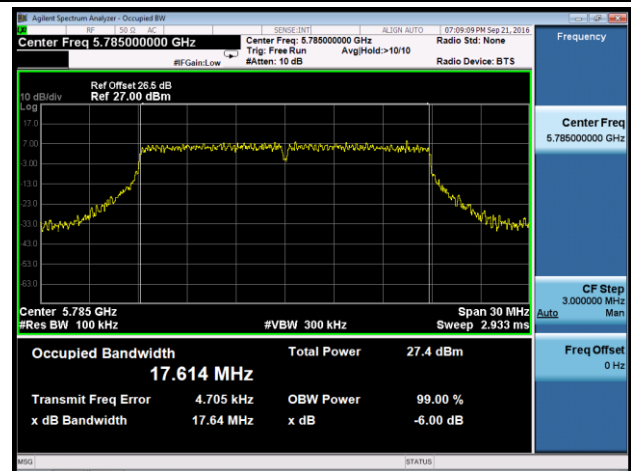

802.11n-HT20 6dB Bandwidth - Ant 0

Channel 149 (5745MHz)

Channel 157 (5785MHz)

Channel 165 (5825MHz)

802.11n-HT40 6dB Bandwidth - Ant 1

Channel 151 (5755MHz)

Channel 159 (5795MHz)

802.11ac-VHT20 6dB Bandwidth - Ant 0
Channel 149 (5745MHz)

Channel 157 (5785MHz)

Channel 165 (5825MHz)

802.11ac-VHT40 6dB Bandwidth - Ant 0
Channel 151 (5755MHz)

Channel 159 (5795MHz)

802.11ac-VHT80 6dB Bandwidth - Ant 0

Channel 155 (5775MHz)

802.11a 6dB Bandwidth - Ant 1