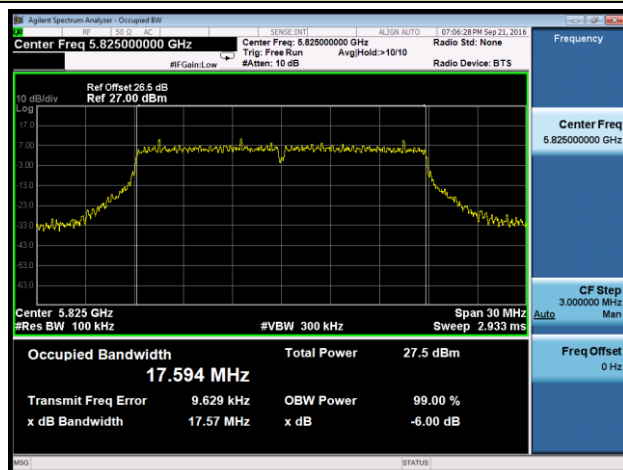

802.11n-HT20 6dB Bandwidth - Ant 0

Channel 149 (5745MHz)

Channel 157 (5785MHz)

Channel 165 (5825MHz)

802.11n-HT40 6dB Bandwidth - Ant 1

Channel 151 (5755MHz)

Channel 159 (5795MHz)

802.11ac-VHT20 6dB Bandwidth - Ant 0
Channel 149 (5745MHz)

Channel 157 (5785MHz)

Channel 165 (5825MHz)

802.11ac-VHT40 6dB Bandwidth - Ant 0
Channel 151 (5755MHz)

Channel 159 (5795MHz)

802.11ac-VHT80 6dB Bandwidth - Ant 0

Channel 155 (5775MHz)

802.11a 6dB Bandwidth - Ant 1