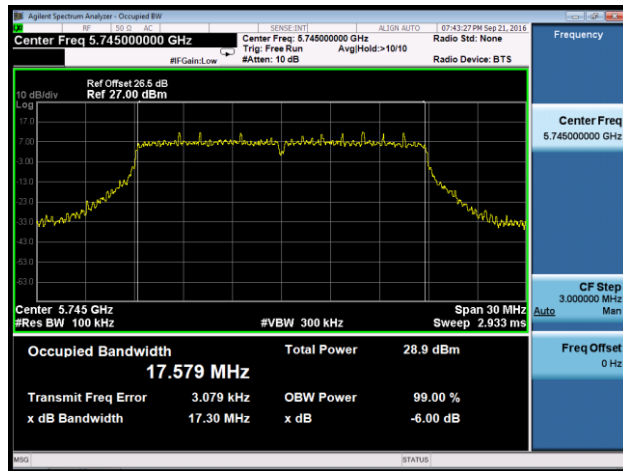

Channel 149 (5745MHz)

Channel 157 (5785MHz)

Channel 165 (5825MHz)

802.11n-HT40 6dB Bandwidth - Ant 2

Channel 151 (5755MHz)

Channel 159 (5795MHz)

802.11ac-VHT20 6dB Bandwidth - Ant 2

Channel 149 (5745MHz)