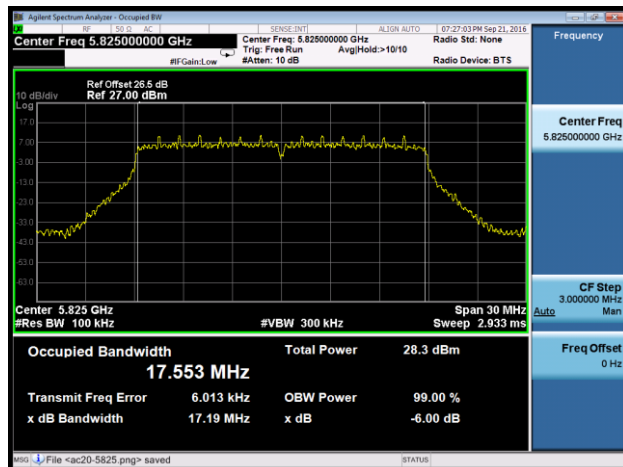

Channel 151 (5755MHz)

Channel 159 (5795MHz)

802.11ac-VHT20 6dB Bandwidth - Ant 1

Channel 149 (5745MHz)

Channel 157 (5785MHz)

Channel 165 (5825MHz)

802.11ac-VHT40 6dB Bandwidth - Ant 1

Channel 151 (5755MHz)

Channel 159 (5795MHz)

802.11ac-VHT80 6dB Bandwidth - Ant 1

Channel 155 (5775MHz)

802.11a 6dB Bandwidth - Ant 2

Channel 149 (5745MHz)

Channel 157 (5785MHz)

Channel 165 (5825MHz)

802.11n-HT20 6dB Bandwidth - Ant 2