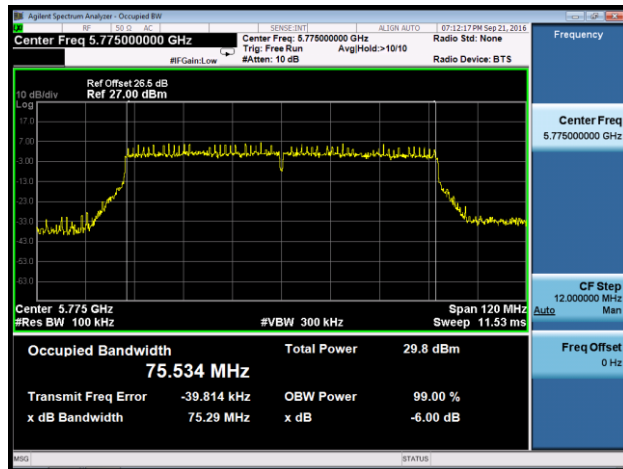

802.11n-HT20 6dB Bandwidth - Ant 0

Channel 149 (5745MHz)

Channel 157 (5785MHz)

Channel 165 (5825MHz)

802.11n-HT40 6dB Bandwidth - Ant 1

Channel 151 (5755MHz)

Channel 159 (5795MHz)

802.11ac-VHT20 6dB Bandwidth - Ant 0
Channel 149 (5745MHz)

Channel 157 (5785MHz)

Channel 165 (5825MHz)

802.11ac-VHT40 6dB Bandwidth - Ant 0
Channel 151 (5755MHz)

Channel 159 (5795MHz)

802.11ac-VHT80 6dB Bandwidth - Ant 0

Channel 155 (5775MHz)

802.11a 6dB Bandwidth - Ant 1