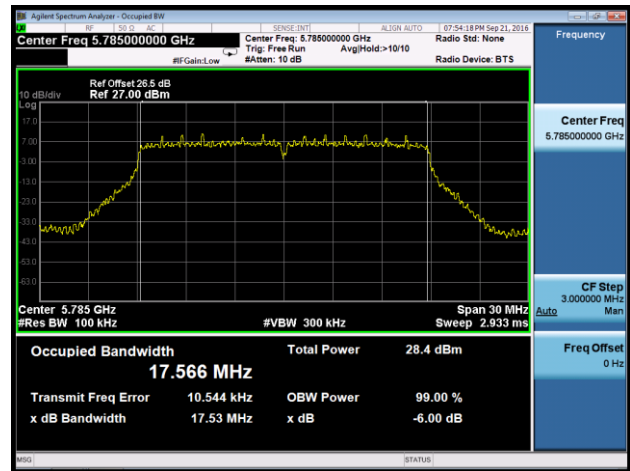

Channel 157 (5785MHz)