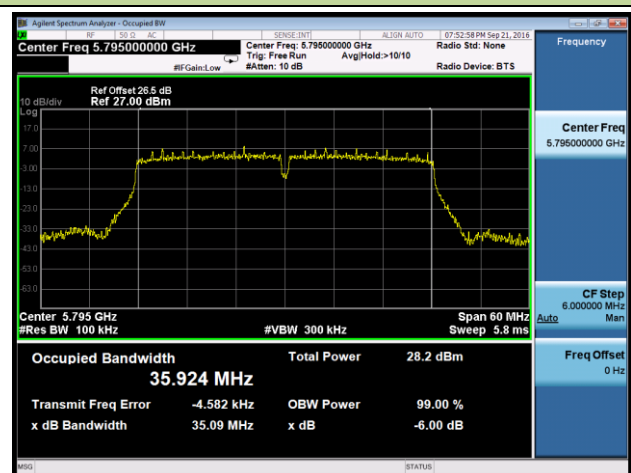

Channel 159 (5795MHz)