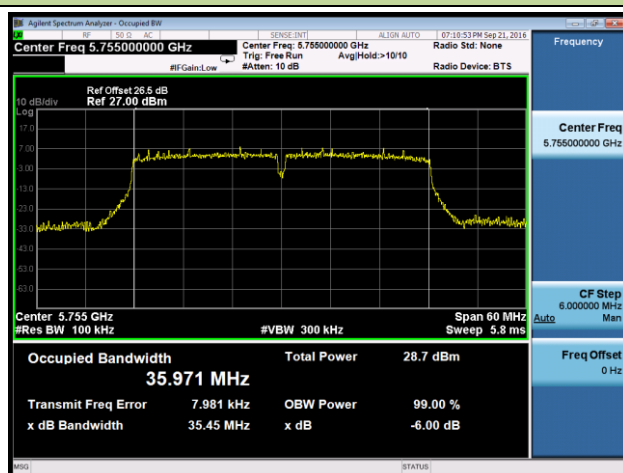

802.11n-HT20 6dB Bandwidth - Ant 0

Channel 149 (5745MHz)

Channel 157 (5785MHz)

Channel 165 (5825MHz)

802.11n-HT40 6dB Bandwidth - Ant 1

Channel 151 (5755MHz)

Channel 159 (5795MHz)

802.11ac-VHT20 6dB Bandwidth - Ant 0
Channel 149 (5745MHz)

Channel 157 (5785MHz)

Channel 165 (5825MHz)

802.11ac-VHT40 6dB Bandwidth - Ant 0
Channel 151 (5755MHz)

Channel 159 (5795MHz)

802.11ac-VHT80 6dB Bandwidth - Ant 0

Channel 155 (5775MHz)

802.11a 6dB Bandwidth - Ant 1