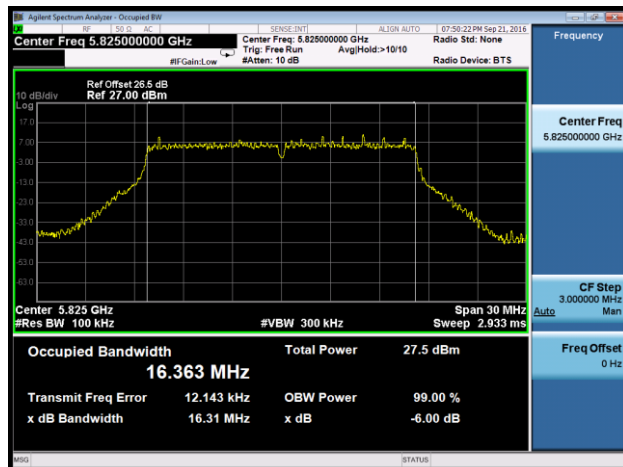

Channel 165 (5825MHz)