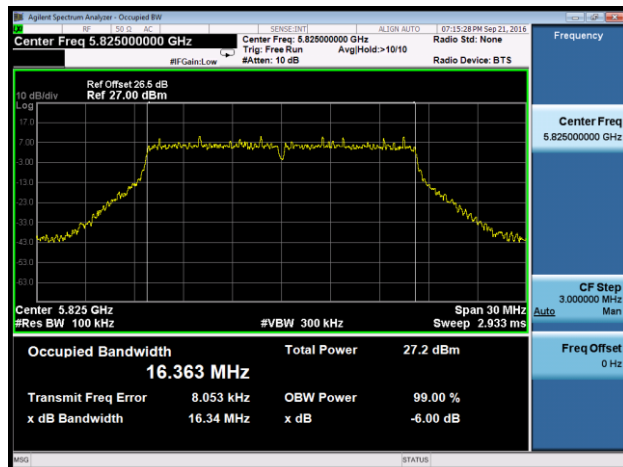

Channel 157 (5785MHz)

Channel 165 (5825MHz)

802.11ac-VHT40 6dB Bandwidth - Ant 0
Channel 151 (5755MHz)

Channel 159 (5795MHz)

802.11ac-VHT80 6dB Bandwidth - Ant 0

Channel 155 (5775MHz)

802.11a 6dB Bandwidth - Ant 1

Channel 149 (5745MHz)

Channel 157 (5785MHz)

Channel 165 (5825MHz)

802.11n-HT20 6dB Bandwidth - Ant 1

Channel 149 (5745MHz)

Channel 157 (5785MHz)

Channel 165 (5825MHz)

802.11n-HT40 6dB Bandwidth - Ant 1