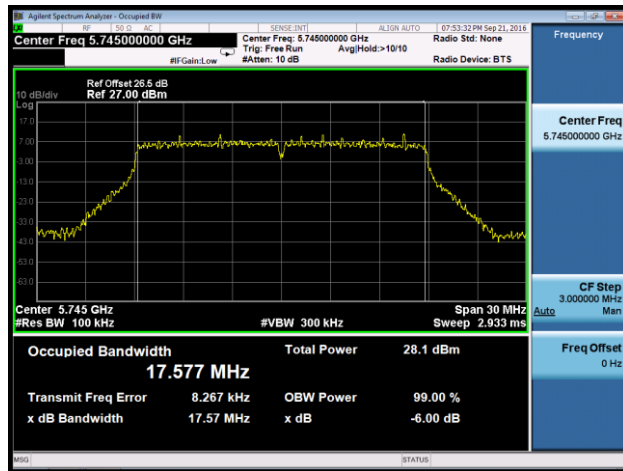

802.11ac-VHT20 6dB Bandwidth - Ant 3

Channel 149 (5745MHz)