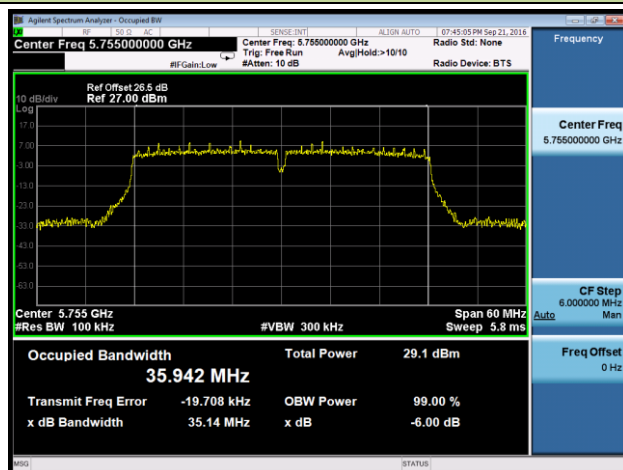

Channel 157 (5785MHz)

Channel 165 (5825MHz)

802.11ac-VHT40 6dB Bandwidth - Ant 2

Channel 151 (5755MHz)

Channel 159 (5795MHz)

802.11ac-VHT80 6dB Bandwidth - Ant 2

Channel 155 (5775MHz)

802.11a 6dB Bandwidth - Ant 3