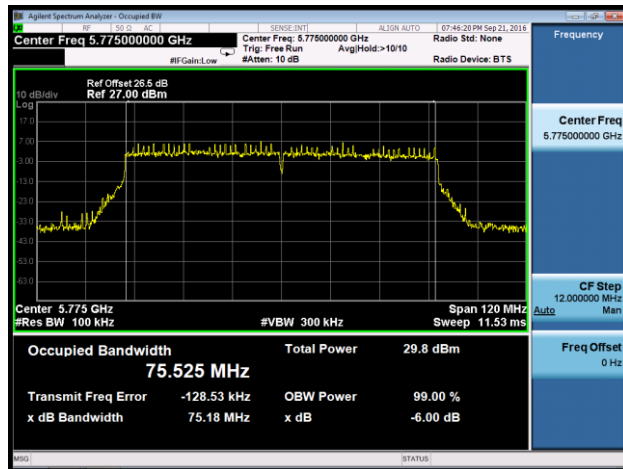

Channel 157 (5785MHz)

Channel 165 (5825MHz)

802.11ac-VHT40 6dB Bandwidth - Ant 2

Channel 151 (5755MHz)

Channel 159 (5795MHz)

802.11ac-VHT80 6dB Bandwidth - Ant 2

Channel 155 (5775MHz)

802.11a 6dB Bandwidth - Ant 3