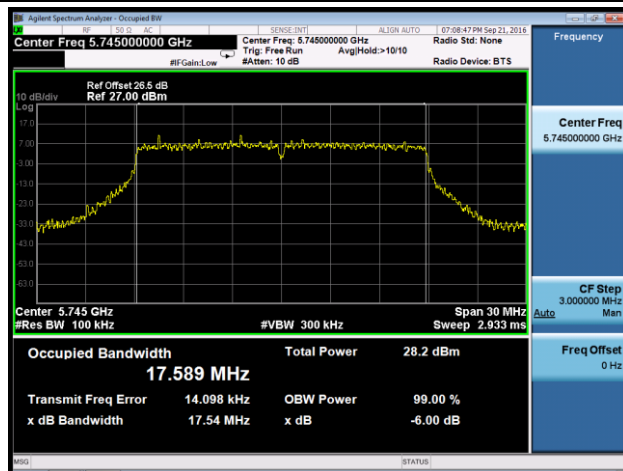

802.11n-HT20 6dB Bandwidth - Ant 0

Channel 149 (5745MHz)

Channel 157 (5785MHz)

Channel 165 (5825MHz)

802.11n-HT40 6dB Bandwidth - Ant 1

Channel 151 (5755MHz)

Channel 159 (5795MHz)

802.11ac-VHT20 6dB Bandwidth - Ant 0
Channel 149 (5745MHz)

Channel 157 (5785MHz)

Channel 165 (5825MHz)

802.11ac-VHT40 6dB Bandwidth - Ant 0
Channel 151 (5755MHz)

Channel 159 (5795MHz)

802.11ac-VHT80 6dB Bandwidth - Ant 0

Channel 155 (5775MHz)

802.11a 6dB Bandwidth - Ant 1