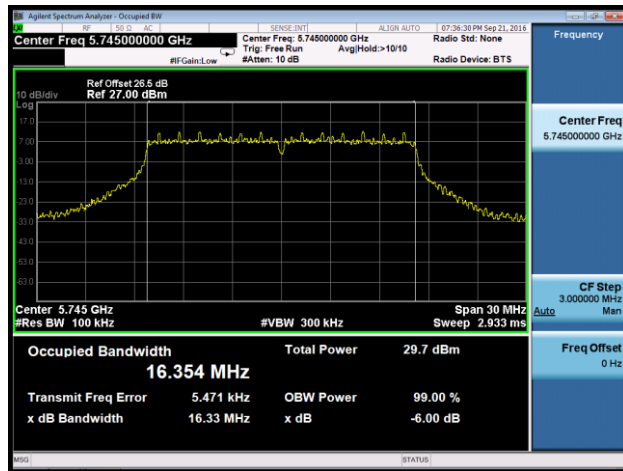

Channel 159 (5795MHz)

802.11ac-VHT80 6dB Bandwidth - Ant 1

Channel 155 (5775MHz)

802.11a 6dB Bandwidth - Ant 2

Channel 149 (5745MHz)

Channel 157 (5785MHz)

Channel 165 (5825MHz)

802.11n-HT20 6dB Bandwidth - Ant 2