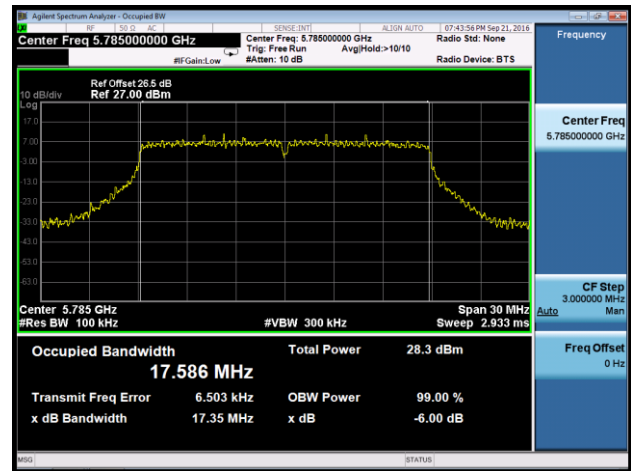

Channel 157 (5785MHz)