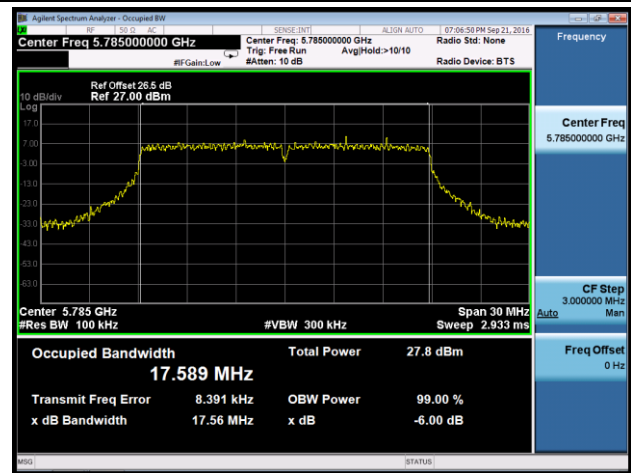

802.11n-HT20 6dB Bandwidth - Ant 0

Channel 149 (5745MHz)

Channel 157 (5785MHz)

Channel 165 (5825MHz)

802.11n-HT40 6dB Bandwidth - Ant 1

Channel 151 (5755MHz)

Channel 159 (5795MHz)

802.11ac-VHT20 6dB Bandwidth - Ant 0
Channel 149 (5745MHz)

Channel 157 (5785MHz)

Channel 165 (5825MHz)

802.11ac-VHT40 6dB Bandwidth - Ant 0
Channel 151 (5755MHz)

Channel 159 (5795MHz)

802.11ac-VHT80 6dB Bandwidth - Ant 0

Channel 155 (5775MHz)

802.11a 6dB Bandwidth - Ant 1