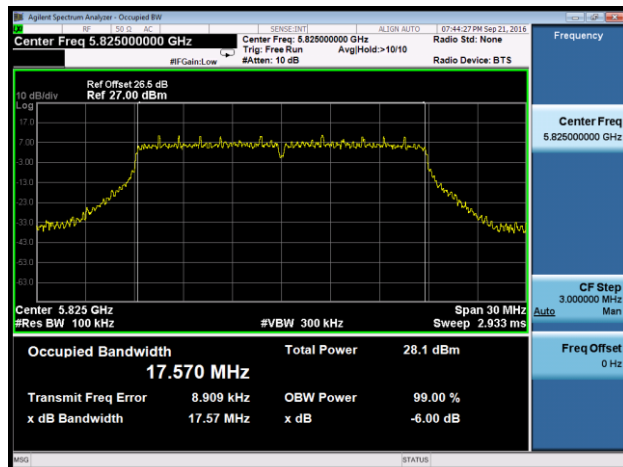

Channel 165 (5825MHz)