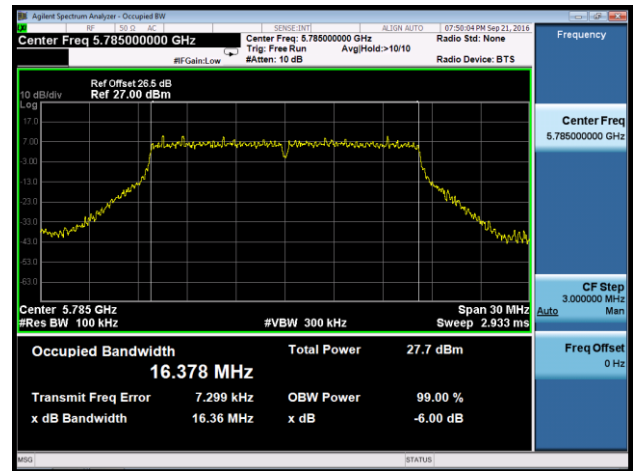

Channel 157 (5785MHz)