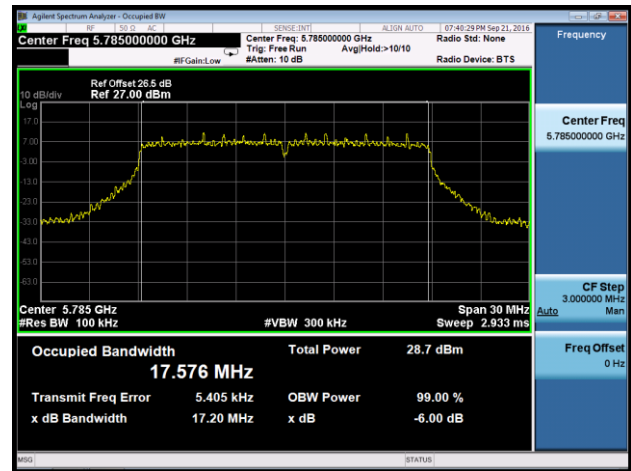

Channel 157 (5785MHz)