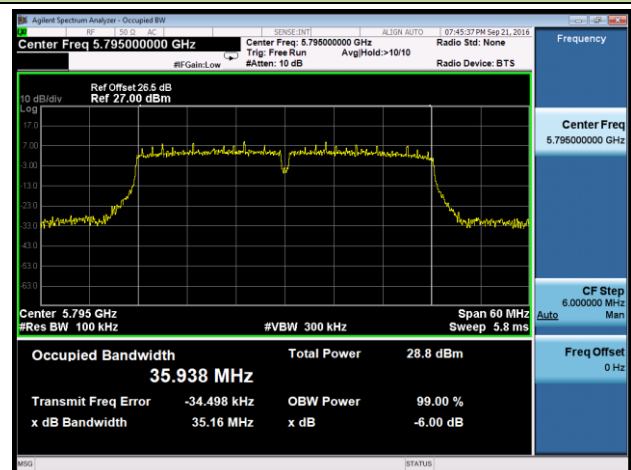

Channel 157 (5785MHz)

Channel 165 (5825MHz)

802.11ac-VHT40 6dB Bandwidth - Ant 2

Channel 151 (5755MHz)

Channel 159 (5795MHz)

802.11ac-VHT80 6dB Bandwidth - Ant 2

Channel 155 (5775MHz)

802.11a 6dB Bandwidth - Ant 3