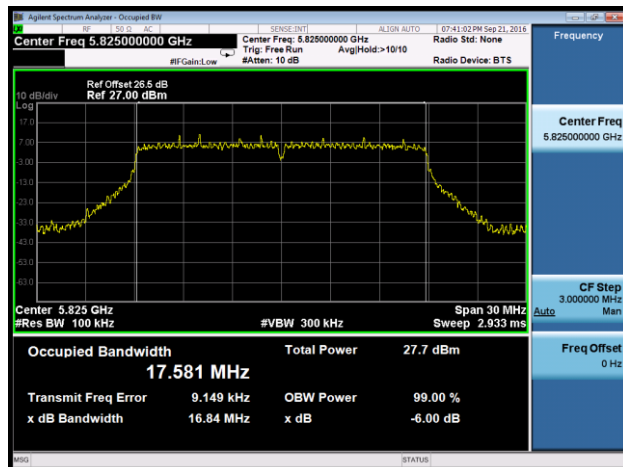

Channel 165 (5825MHz)