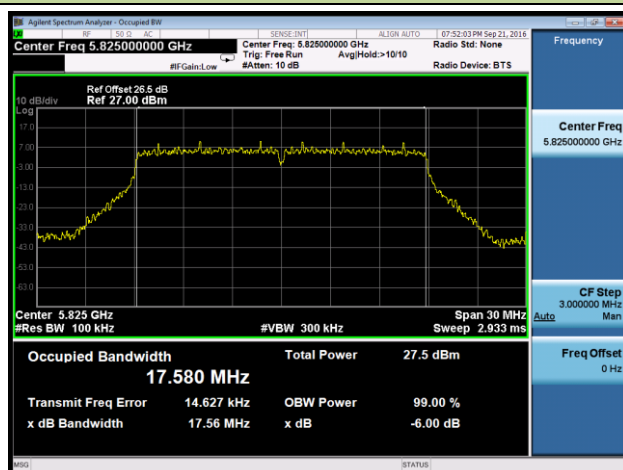

Channel 149 (5745MHz)

Channel 157 (5785MHz)

Channel 165 (5825MHz)

802.11n-HT20 6dB Bandwidth - Ant 3
Channel 149 (5745MHz)

Channel 157 (5785MHz)

Channel 165 (5825MHz)

802.11n-HT40 6dB Bandwidth - Ant 3
Channel 151 (5755MHz)