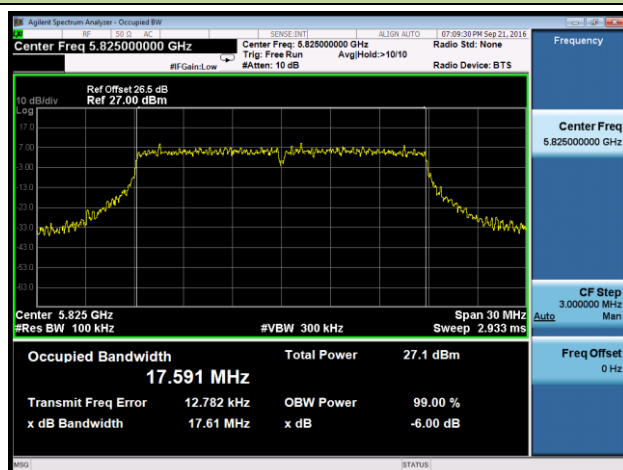

802.11n-HT20 6dB Bandwidth - Ant 0

Channel 149 (5745MHz)

Channel 157 (5785MHz)

Channel 165 (5825MHz)

802.11n-HT40 6dB Bandwidth - Ant 1

Channel 151 (5755MHz)

Channel 159 (5795MHz)

802.11ac-VHT20 6dB Bandwidth - Ant 0
Channel 149 (5745MHz)

Channel 157 (5785MHz)

Channel 165 (5825MHz)

802.11ac-VHT40 6dB Bandwidth - Ant 0
Channel 151 (5755MHz)

Channel 159 (5795MHz)

802.11ac-VHT80 6dB Bandwidth - Ant 0

Channel 155 (5775MHz)

802.11a 6dB Bandwidth - Ant 1