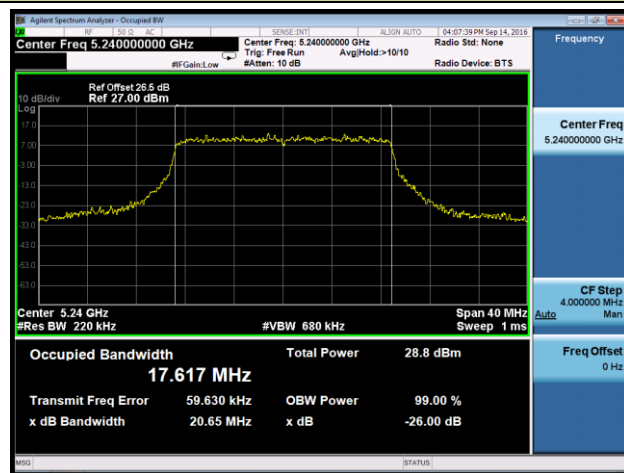

Channel 48 (5240MHz)