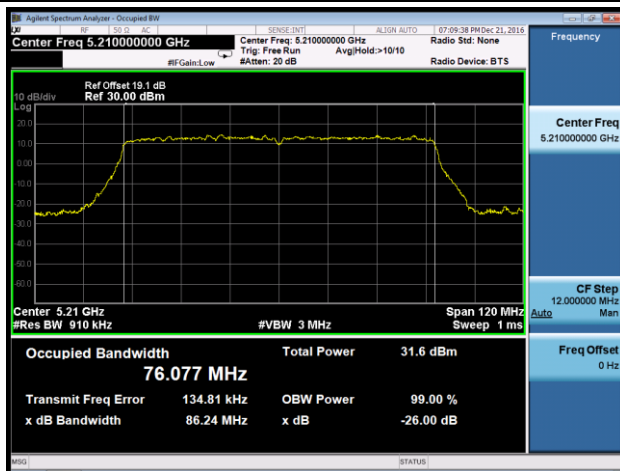

Channel 46 (5230MHz)

Channel 151 (5755MHz)

Channel 159 (5795MHz)

**802.11ac-VHT80 26dB Bandwidth & 99% Bandwidth - Ant 3**

**Channel 42 (5210MHz)**

**Channel 155 (5755MHz)**

**802.11ac-VHT80+80 26dB Bandwidth & 99% Bandwidth - Ant 0+1+2+3**

**Channel 42+155 - Ant 0 (5210MHz)**

**Channel 42+155 - Ant 2 (5755MHz)**

**6dB Bandwidth Measurement Test Result**

Product	US WI-FI AP 4X4 OD ext. antenna	Temperature	25°C
Test Engineer	Johnson Liao	Relative Humidity	50 ~ 58%
Test Site	SR2	Test Date	2016/09/21
Test Item	6dB Bandwidth	Antenna Model No.	FPMI2458-DP2RPSMA