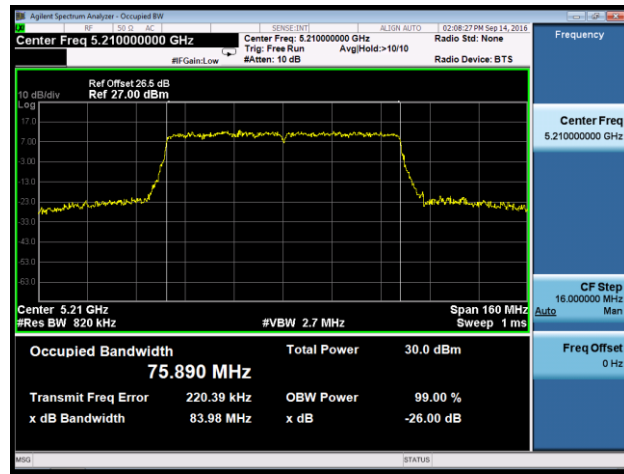

802.11ac-VHT80 26dB Bandwidth & 99% Bandwidth - Ant 2

Channel 42 (5210MHz)

Channel 155 (5755MHz)