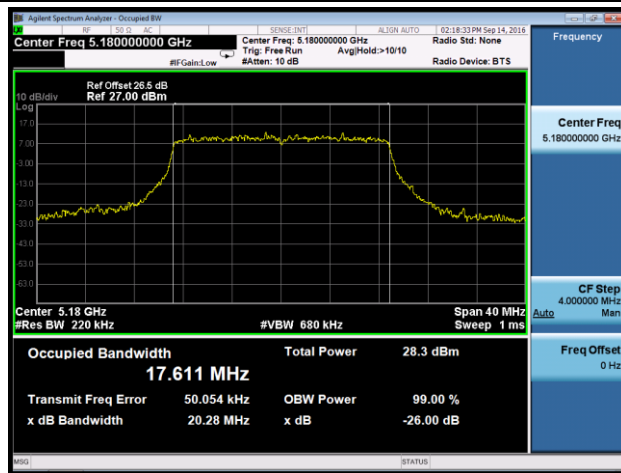

802.11n-HT20 26dB Bandwidth & 99% Bandwidth - Ant 3

Channel 36 (5180MHz)