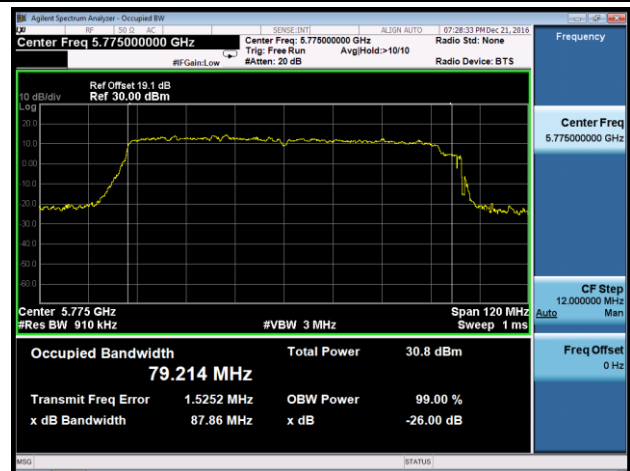

Channel 46 (5230MHz)

Channel 151 (5755MHz)

Channel 159 (5795MHz)

**802.11ac-VHT80 26dB Bandwidth & 99% Bandwidth - Ant 3**

**Channel 42 (5210MHz)**

**Channel 155 (5755MHz)**

**802.11ac-VHT80+80 26dB Bandwidth & 99% Bandwidth - Ant 0+1+2+3**

**Channel 42+155 - Ant 0 (5210MHz)**

**Channel 42+155 - Ant 2 (5755MHz)**

**6dB Bandwidth Measurement Test Result**

Product	US WI-FI AP 4X4 OD ext. antenna	Temperature	25°C
Test Engineer	Johnson Liao	Relative Humidity	50 ~ 58%
Test Site	SR2	Test Date	2016/09/21
Test Item	6dB Bandwidth	Antenna Model No.	FPMI2458-DP2RPSMA