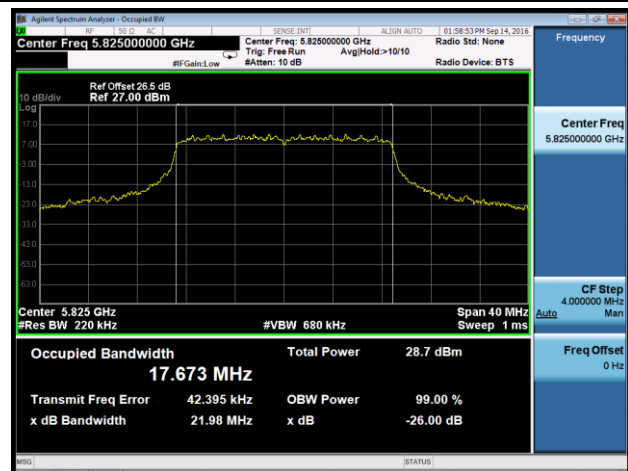

**Channel 46 (5230MHz)**

**Channel 151 (5755MHz)**

**Channel 159 (5795MHz)**

802.11ac-VHT20 26dB Bandwidth & 99% Bandwidth - Ant 2

Channel 36 (5180MHz)

Channel 44 (5220MHz)

Channel 48 (5240MHz)

Channel 149 (5745MHz)

Channel 157 (5785MHz)

Channel 165 (5825MHz)

**802.11ac-VHT40 26dB Bandwidth & 99% Bandwidth - Ant 2**

**Channel 38 (5190MHz)**

**Channel 46 (5230MHz)**

**Channel 151 (5755MHz)**

**Channel 159 (5795MHz)**

**802.11ac-VHT80 26dB Bandwidth & 99% Bandwidth - Ant 2**