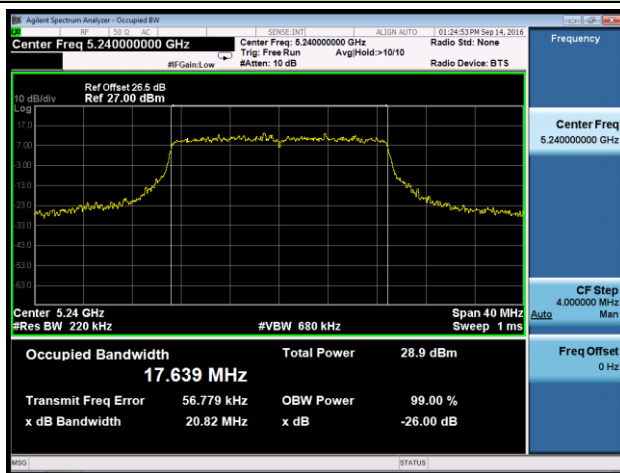

Channel 48 (5240MHz)