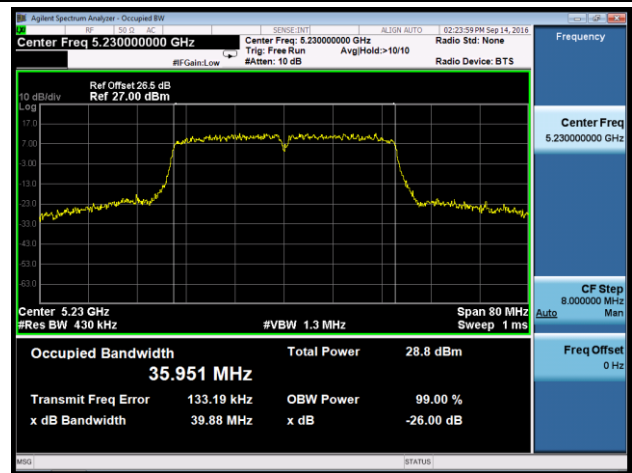

Channel 46 (5230MHz)