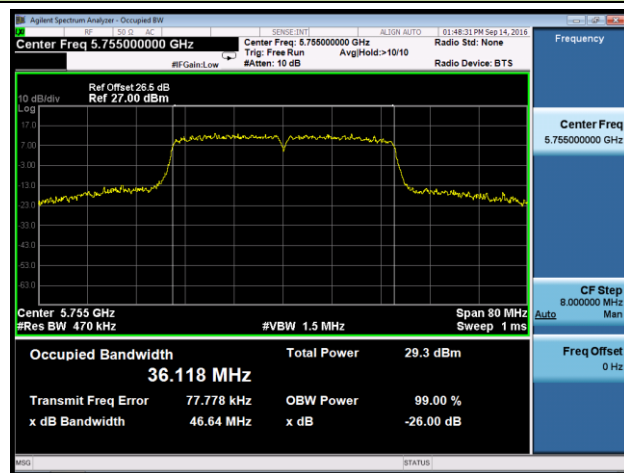

Channel 36 (5180MHz)

Channel 44 (5220MHz)

Channel 48 (5240MHz)

Channel 149 (5745MHz)

Channel 157 (5785MHz)

Channel 165 (5825MHz)

**802.11n-HT40 26dB Bandwidth & 99% Bandwidth - Ant 2**

**Channel 38 (5190MHz)**

**Channel 46 (5230MHz)**

**Channel 151 (5755MHz)**

**Channel 159 (5795MHz)**

802.11ac-VHT20 26dB Bandwidth & 99% Bandwidth - Ant 2

Channel 36 (5180MHz)

Channel 44 (5220MHz)

Channel 48 (5240MHz)

Channel 149 (5745MHz)