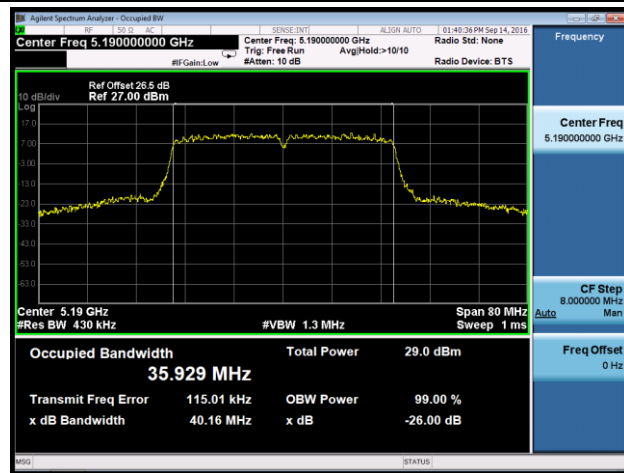

Channel 36 (5180MHz)

Channel 44 (5220MHz)

Channel 48 (5240MHz)

Channel 149 (5745MHz)

Channel 157 (5785MHz)

Channel 165 (5825MHz)

**802.11n-HT40 26dB Bandwidth & 99% Bandwidth - Ant 2**

**Channel 38 (5190MHz)**

**Channel 46 (5230MHz)**

**Channel 151 (5755MHz)**

**Channel 159 (5795MHz)**

802.11ac-VHT20 26dB Bandwidth & 99% Bandwidth - Ant 2

Channel 36 (5180MHz)

Channel 44 (5220MHz)

Channel 48 (5240MHz)

Channel 149 (5745MHz)