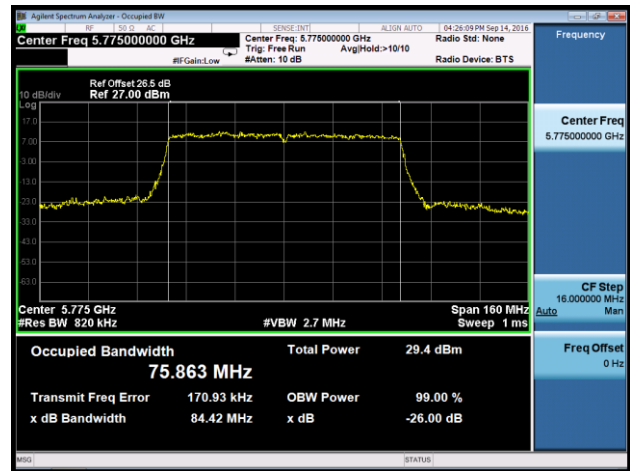

Channel 46 (5230MHz)

Channel 151 (5755MHz)

Channel 159 (5795MHz)

**802.11ac-VHT80 26dB Bandwidth & 99% Bandwidth - Ant 3**

**Channel 42 (5210MHz)**

**Channel 155 (5755MHz)**

**802.11ac-VHT80+80 26dB Bandwidth & 99% Bandwidth - Ant 0+1+2+3**

**Channel 42+155 - Ant 0 (5210MHz)**

**Channel 42+155 - Ant 2 (5755MHz)**

**6dB Bandwidth Measurement Test Result**

Product	US WI-FI AP 4X4 OD ext. antenna	Temperature	25°C
Test Engineer	Johnson Liao	Relative Humidity	50 ~ 58%
Test Site	SR2	Test Date	2016/09/21
Test Item	6dB Bandwidth	Antenna Model No.	FPMI2458-DP2RPSMA