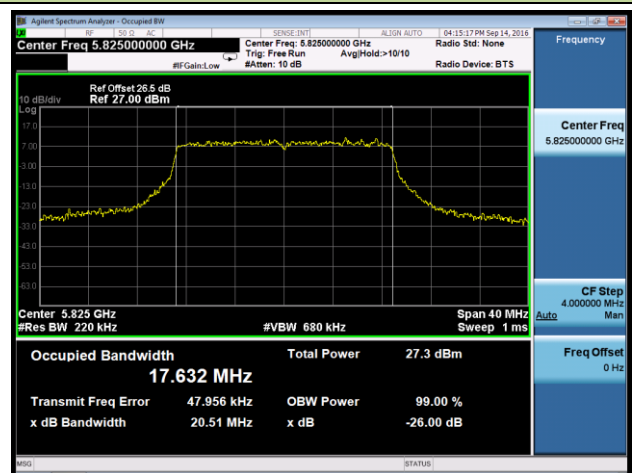

Channel 36 (5180MHz)

Channel 44 (5220MHz)

Channel 48 (5240MHz)

Channel 149 (5745MHz)

Channel 157 (5785MHz)

Channel 165 (5825MHz)

802.11ac-VHT40 26dB Bandwidth & 99% Bandwidth - Ant 3

Channel 38 (5190MHz)