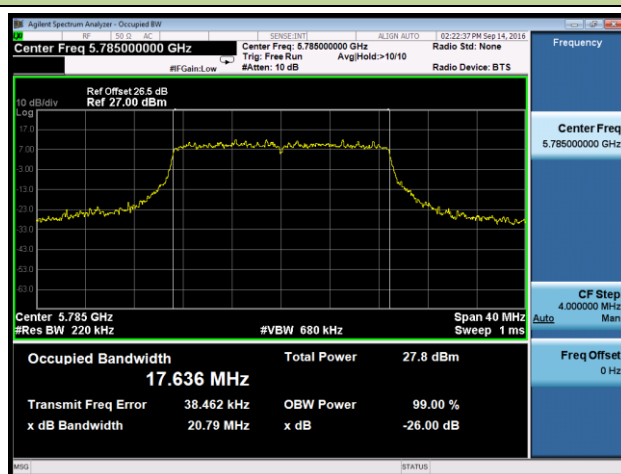

Channel 157 (5785MHz)