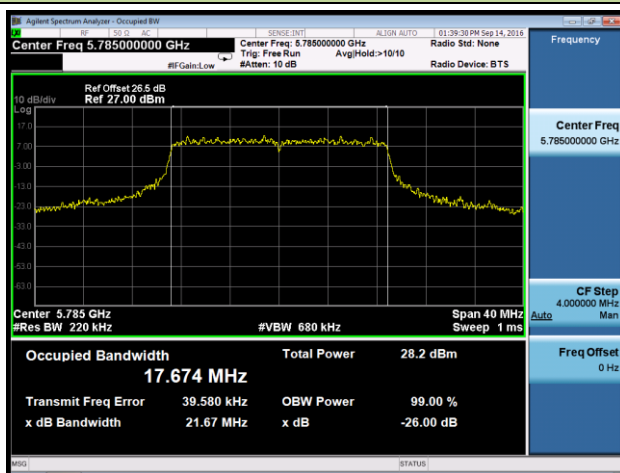

Channel 36 (5180MHz)

Channel 44 (5220MHz)

Channel 48 (5240MHz)

Channel 149 (5745MHz)

Channel 157 (5785MHz)

Channel 165 (5825MHz)

**802.11n-HT40 26dB Bandwidth & 99% Bandwidth - Ant 2**

**Channel 38 (5190MHz)**

**Channel 46 (5230MHz)**

**Channel 151 (5755MHz)**

**Channel 159 (5795MHz)**

802.11ac-VHT20 26dB Bandwidth & 99% Bandwidth - Ant 2

Channel 36 (5180MHz)

Channel 44 (5220MHz)

Channel 48 (5240MHz)

Channel 149 (5745MHz)