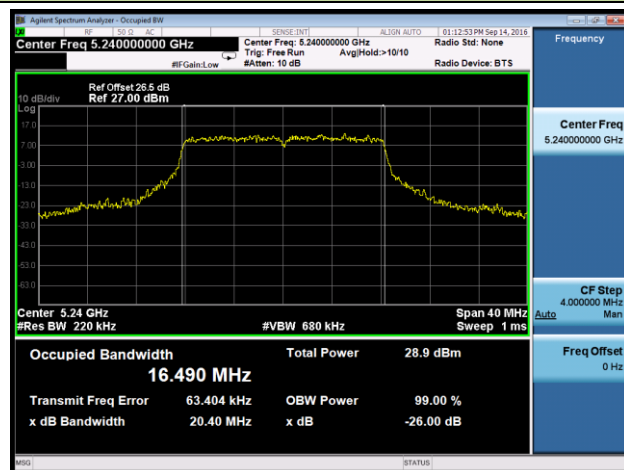

802.11a 26dB Bandwidth & 99% Bandwidth - Ant 2

Channel 36 (5180MHz)

Channel 44 (5220MHz)

Channel 48 (5240MHz)

Channel 149 (5745MHz)

Channel 157 (5785MHz)

Channel 165 (5825MHz)

802.11n-HT20 26dB Bandwidth & 99% Bandwidth - Ant 2

Channel 36 (5180MHz)

Channel 44 (5220MHz)

Channel 48 (5240MHz)

Channel 149 (5745MHz)

Channel 157 (5785MHz)

Channel 165 (5825MHz)

**802.11n-HT40 26dB Bandwidth & 99% Bandwidth - Ant 2**

**Channel 38 (5190MHz)**