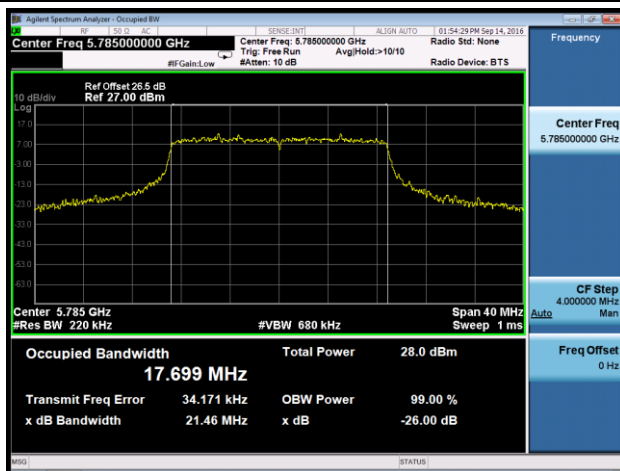

**Channel 46 (5230MHz)**

**Channel 151 (5755MHz)**

**Channel 159 (5795MHz)**

802.11ac-VHT20 26dB Bandwidth & 99% Bandwidth - Ant 2

Channel 36 (5180MHz)

Channel 44 (5220MHz)

Channel 48 (5240MHz)

Channel 149 (5745MHz)

Channel 157 (5785MHz)

Channel 165 (5825MHz)

**802.11ac-VHT40 26dB Bandwidth & 99% Bandwidth - Ant 2**

**Channel 38 (5190MHz)**

**Channel 46 (5230MHz)**

**Channel 151 (5755MHz)**

**Channel 159 (5795MHz)**

**802.11ac-VHT80 26dB Bandwidth & 99% Bandwidth - Ant 2**