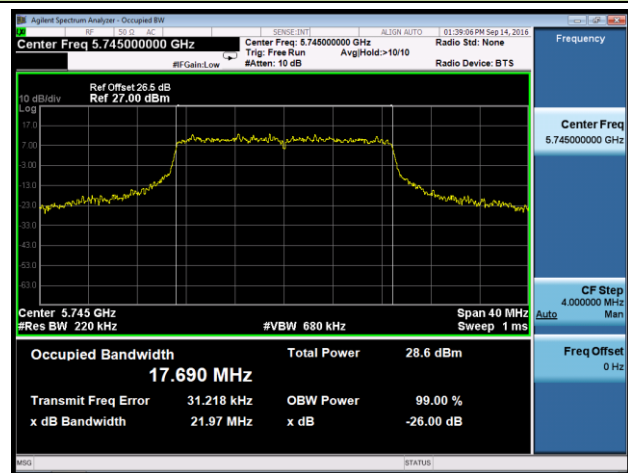

Channel 36 (5180MHz)

Channel 44 (5220MHz)

Channel 48 (5240MHz)

Channel 149 (5745MHz)

Channel 157 (5785MHz)

Channel 165 (5825MHz)

**802.11n-HT40 26dB Bandwidth & 99% Bandwidth - Ant 2**

**Channel 38 (5190MHz)**

**Channel 46 (5230MHz)**

**Channel 151 (5755MHz)**

**Channel 159 (5795MHz)**

802.11ac-VHT20 26dB Bandwidth & 99% Bandwidth - Ant 2

Channel 36 (5180MHz)

Channel 44 (5220MHz)

Channel 48 (5240MHz)

Channel 149 (5745MHz)