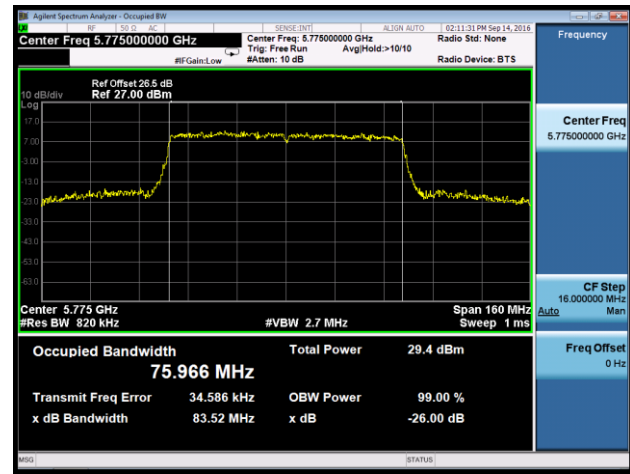

802.11ac-VHT80 26dB Bandwidth & 99% Bandwidth - Ant 2

Channel 42 (5210MHz)

Channel 155 (5755MHz)