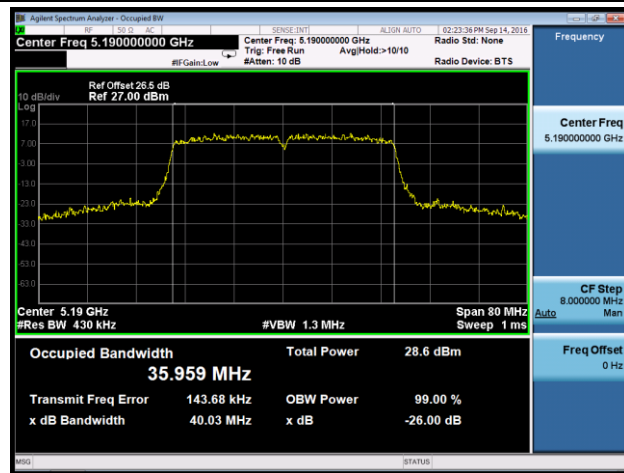

Channel 165 (5825MHz)

**802.11n-HT20 26dB Bandwidth & 99% Bandwidth - Ant 3**
**Channel 36 (5180MHz)**

**Channel 44 (5220MHz)**

**Channel 48 (5240MHz)**

**Channel 149 (5745MHz)**

**Channel 157 (5785MHz)**

**Channel 165 (5825MHz)**

**802.11n-HT40 26dB Bandwidth & 99% Bandwidth - Ant 3**

**Channel 38 (5190MHz)**

**Channel 46 (5230MHz)**

**Channel 151 (5755 MHz)**

**Channel 159 (5795 MHz)**

802.11ac-VHT20 26dB Bandwidth & 99% Bandwidth - Ant 3