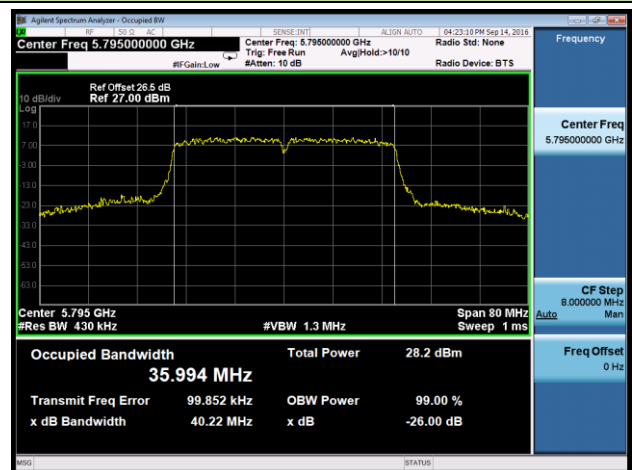

Channel 159 (5795MHz)