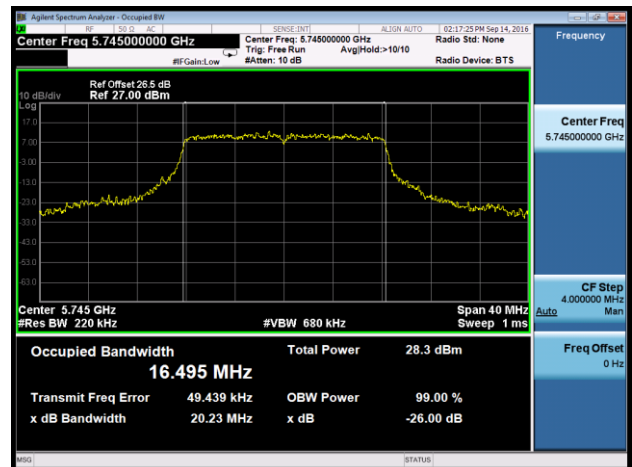

**Channel 42 (5210MHz)**

**Channel 155 (5755MHz)**

802.11a 26dB Bandwidth & 99% Bandwidth - Ant 3

Channel 36 (5180MHz)

Channel 44 (5220MHz)

Channel 48 (5240MHz)

Channel 149 (5745MHz)

Channel 157 (5785MHz)