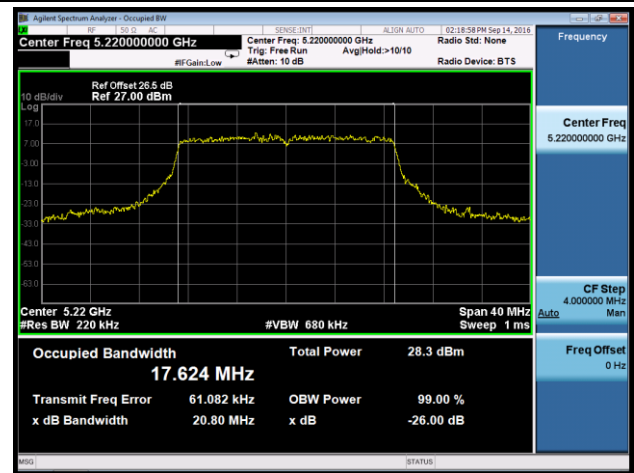

Channel 44 (5220MHz)