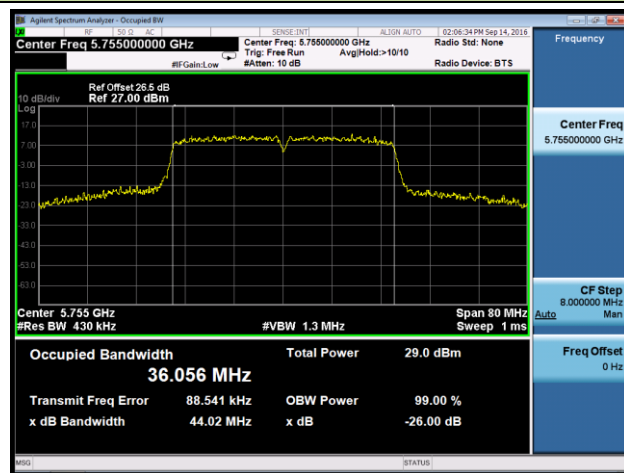

Channel 157 (5785MHz)

Channel 165 (5825MHz)

**802.11ac-VHT40 26dB Bandwidth & 99% Bandwidth - Ant 2**

**Channel 38 (5190MHz)**

**Channel 46 (5230MHz)**

**Channel 151 (5755MHz)**

**Channel 159 (5795MHz)**

**802.11ac-VHT80 26dB Bandwidth & 99% Bandwidth - Ant 2**