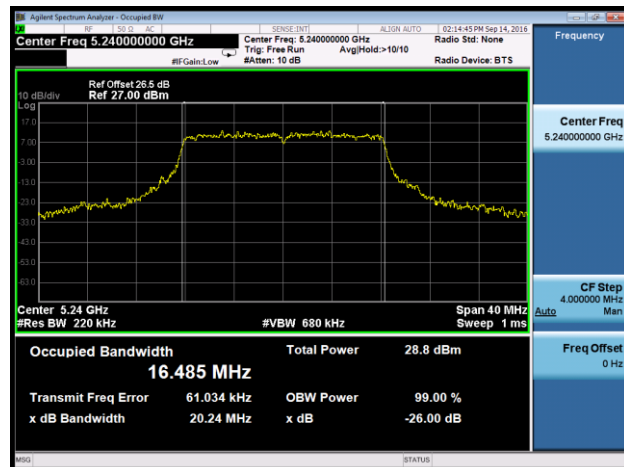

**Channel 42 (5210MHz)**

**Channel 155 (5755MHz)**

802.11a 26dB Bandwidth & 99% Bandwidth - Ant 3

Channel 36 (5180MHz)

Channel 44 (5220MHz)

Channel 48 (5240MHz)

Channel 149 (5745MHz)

Channel 157 (5785MHz)