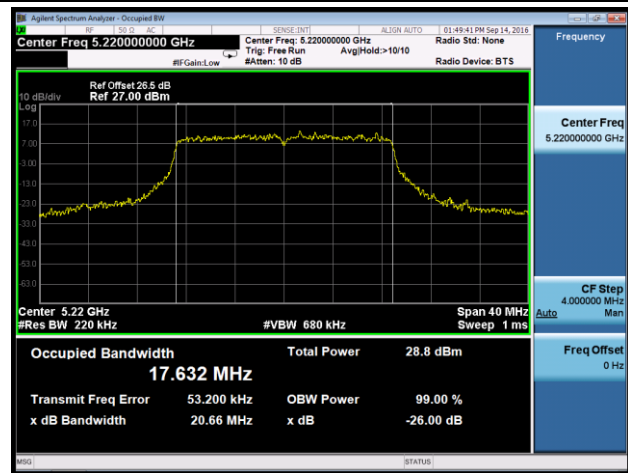

**Channel 46 (5230MHz)**

**Channel 151 (5755MHz)**

**Channel 159 (5795MHz)**

802.11ac-VHT20 26dB Bandwidth & 99% Bandwidth - Ant 2

Channel 36 (5180MHz)

Channel 44 (5220MHz)

Channel 48 (5240MHz)

Channel 149 (5745MHz)

Channel 157 (5785MHz)

Channel 165 (5825MHz)

**802.11ac-VHT40 26dB Bandwidth & 99% Bandwidth - Ant 2**

**Channel 38 (5190MHz)**

**Channel 46 (5230MHz)**

**Channel 151 (5755MHz)**

**Channel 159 (5795MHz)**

**802.11ac-VHT80 26dB Bandwidth & 99% Bandwidth - Ant 2**