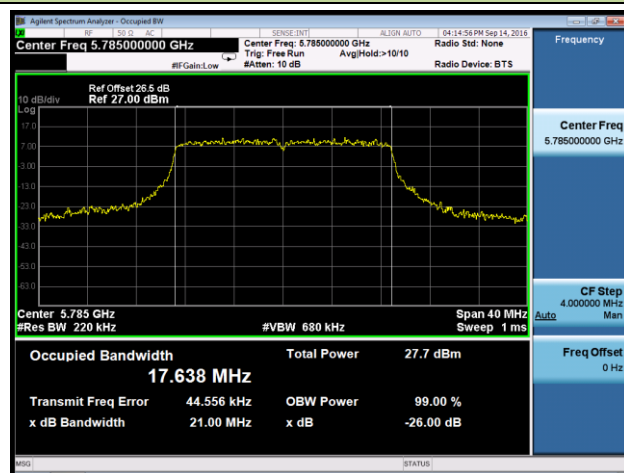

Channel 36 (5180MHz)

Channel 44 (5220MHz)

Channel 48 (5240MHz)

Channel 149 (5745MHz)

Channel 157 (5785MHz)

Channel 165 (5825MHz)

802.11ac-VHT40 26dB Bandwidth & 99% Bandwidth - Ant 3

Channel 38 (5190MHz)