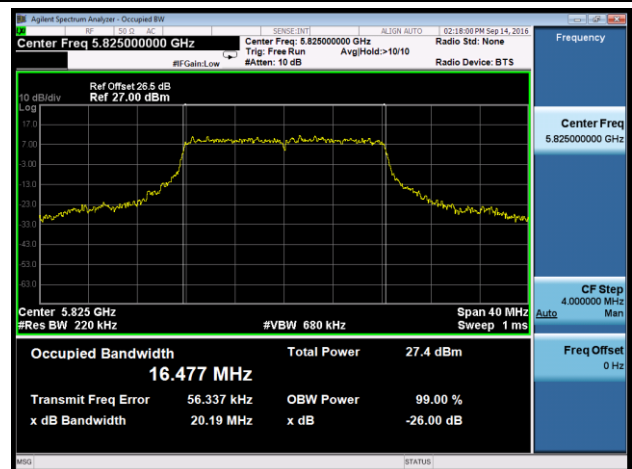

**Channel 42 (5210MHz)**

**Channel 155 (5755MHz)**

802.11a 26dB Bandwidth & 99% Bandwidth - Ant 3

Channel 36 (5180MHz)

Channel 44 (5220MHz)

Channel 48 (5240MHz)

Channel 149 (5745MHz)

Channel 157 (5785MHz)

Channel 165 (5825MHz)

**802.11n-HT20 26dB Bandwidth & 99% Bandwidth - Ant 3**
**Channel 36 (5180MHz)**

**Channel 44 (5220MHz)**

**Channel 48 (5240MHz)**

**Channel 149 (5745MHz)**

**Channel 157 (5785MHz)**

**Channel 165 (5825MHz)**