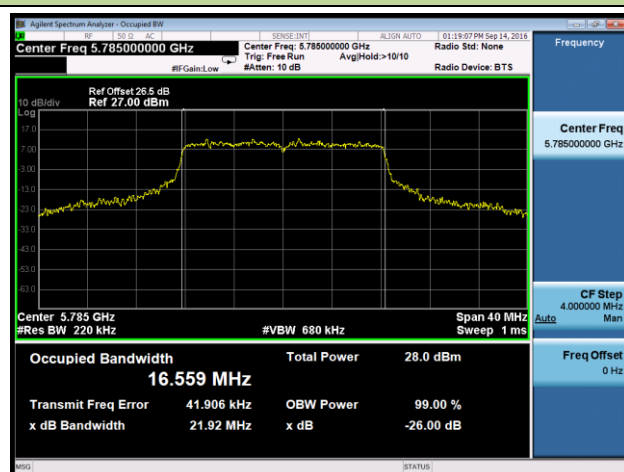

802.11a 26dB Bandwidth & 99% Bandwidth - Ant 2

Channel 36 (5180MHz)

Channel 44 (5220MHz)

Channel 48 (5240MHz)

Channel 149 (5745MHz)

Channel 157 (5785MHz)

Channel 165 (5825MHz)

802.11n-HT20 26dB Bandwidth & 99% Bandwidth - Ant 2