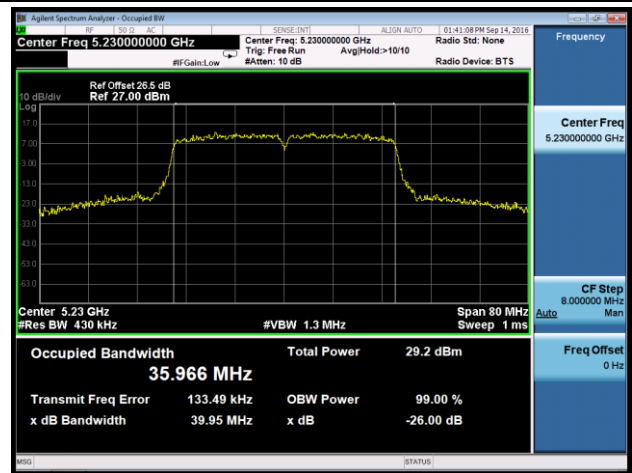

Channel 46 (5230MHz)