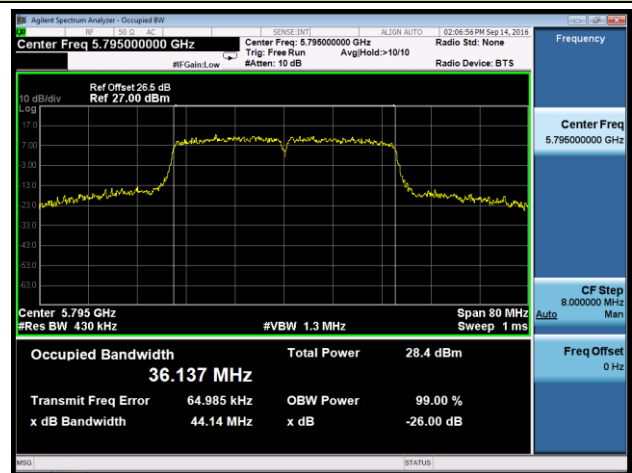

Channel 157 (5785MHz)

Channel 165 (5825MHz)

**802.11ac-VHT40 26dB Bandwidth & 99% Bandwidth - Ant 2**

**Channel 38 (5190MHz)**

**Channel 46 (5230MHz)**

**Channel 151 (5755MHz)**

**Channel 159 (5795MHz)**

**802.11ac-VHT80 26dB Bandwidth & 99% Bandwidth - Ant 2**