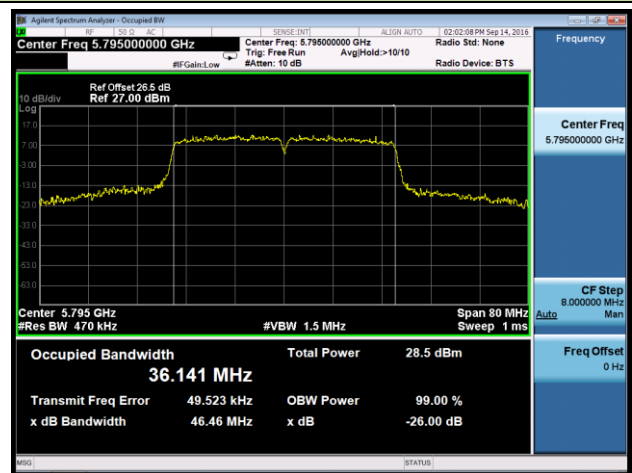

Channel 36 (5180MHz)

Channel 44 (5220MHz)

Channel 48 (5240MHz)

Channel 149 (5745MHz)

Channel 157 (5785MHz)

Channel 165 (5825MHz)

**802.11n-HT40 26dB Bandwidth & 99% Bandwidth - Ant 2**

**Channel 38 (5190MHz)**

**Channel 46 (5230MHz)**

**Channel 151 (5755MHz)**

**Channel 159 (5795MHz)**

802.11ac-VHT20 26dB Bandwidth & 99% Bandwidth - Ant 2

Channel 36 (5180MHz)

Channel 44 (5220MHz)

Channel 48 (5240MHz)

Channel 149 (5745MHz)