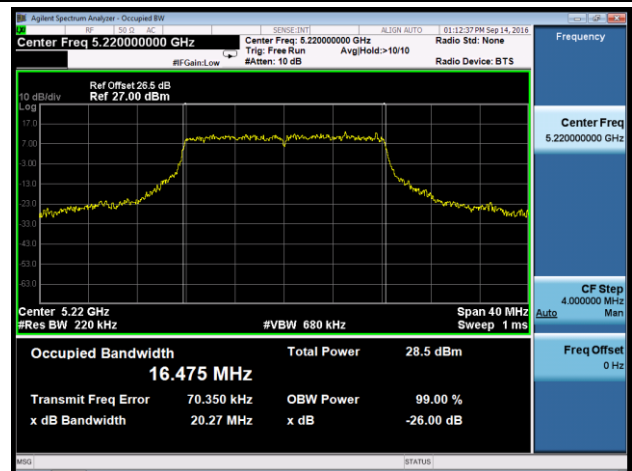

802.11a 26dB Bandwidth & 99% Bandwidth - Ant 2

Channel 36 (5180MHz)

Channel 44 (5220MHz)

Channel 48 (5240MHz)

Channel 149 (5745MHz)

Channel 157 (5785MHz)

Channel 165 (5825MHz)

802.11n-HT20 26dB Bandwidth & 99% Bandwidth - Ant 2