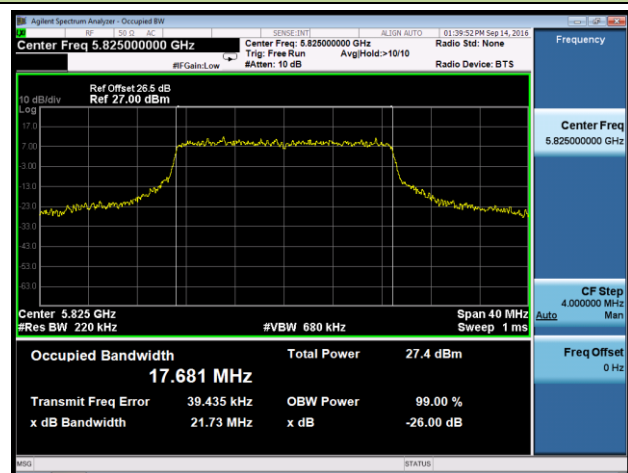

Channel 36 (5180MHz)

Channel 44 (5220MHz)

Channel 48 (5240MHz)

Channel 149 (5745MHz)

Channel 157 (5785MHz)

Channel 165 (5825MHz)

**802.11n-HT40 26dB Bandwidth & 99% Bandwidth - Ant 2**

**Channel 38 (5190MHz)**

**Channel 46 (5230MHz)**

**Channel 151 (5755MHz)**

**Channel 159 (5795MHz)**

802.11ac-VHT20 26dB Bandwidth & 99% Bandwidth - Ant 2

Channel 36 (5180MHz)

Channel 44 (5220MHz)

Channel 48 (5240MHz)

Channel 149 (5745MHz)