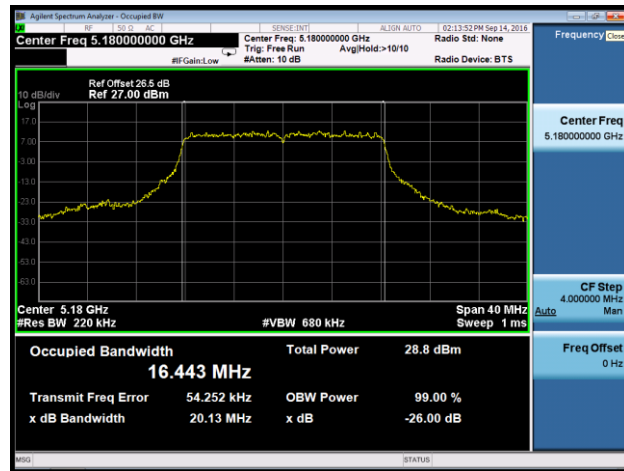

802.11a 26dB Bandwidth & 99% Bandwidth - Ant 3

Channel 36 (5180MHz)