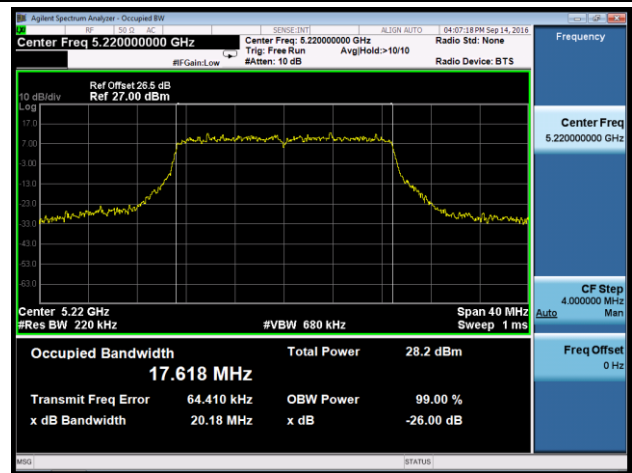

Channel 44 (5220MHz)