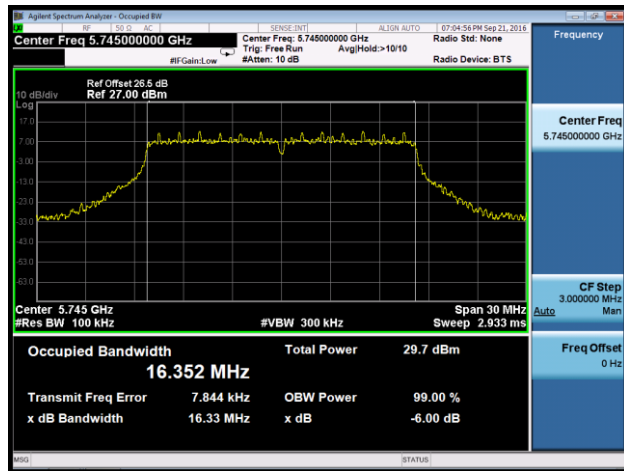

802.11a 6dB Bandwidth - Ant 0

Channel 149 (5745MHz)