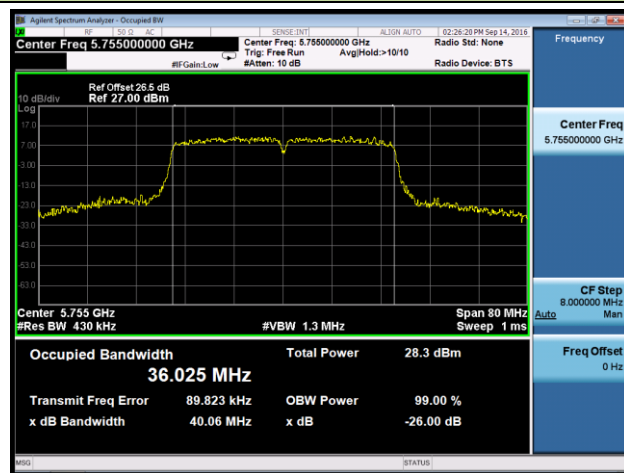

**802.11n-HT40 26dB Bandwidth & 99% Bandwidth - Ant 3**

**Channel 38 (5190MHz)**

**Channel 46 (5230MHz)**

**Channel 151 (5755 MHz)**

**Channel 159 (5795 MHz)**

802.11ac-VHT20 26dB Bandwidth & 99% Bandwidth - Ant 3