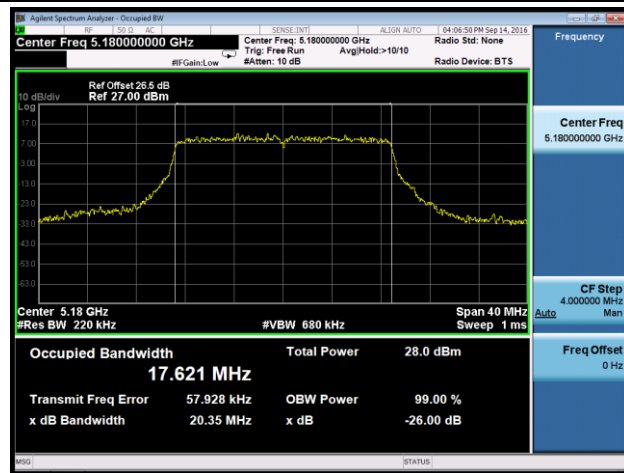

802.11ac-VHT20 26dB Bandwidth & 99% Bandwidth - Ant 3

Channel 36 (5180MHz)