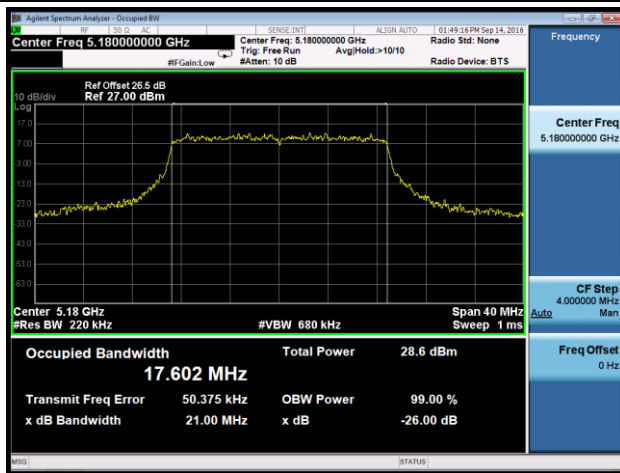

**Channel 46 (5230MHz)**

**Channel 151 (5755MHz)**

**Channel 159 (5795MHz)**

802.11ac-VHT20 26dB Bandwidth & 99% Bandwidth - Ant 2

Channel 36 (5180MHz)

Channel 44 (5220MHz)

Channel 48 (5240MHz)

Channel 149 (5745MHz)

Channel 157 (5785MHz)

Channel 165 (5825MHz)

**802.11ac-VHT40 26dB Bandwidth & 99% Bandwidth - Ant 2**

**Channel 38 (5190MHz)**

**Channel 46 (5230MHz)**

**Channel 151 (5755MHz)**

**Channel 159 (5795MHz)**

**802.11ac-VHT80 26dB Bandwidth & 99% Bandwidth - Ant 2**