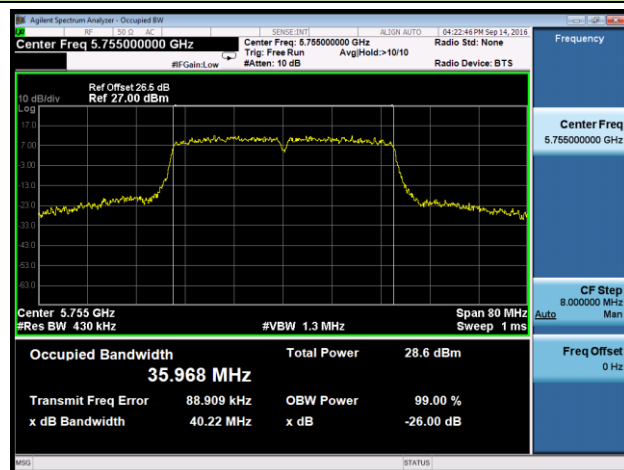

Channel 151 (5755MHz)