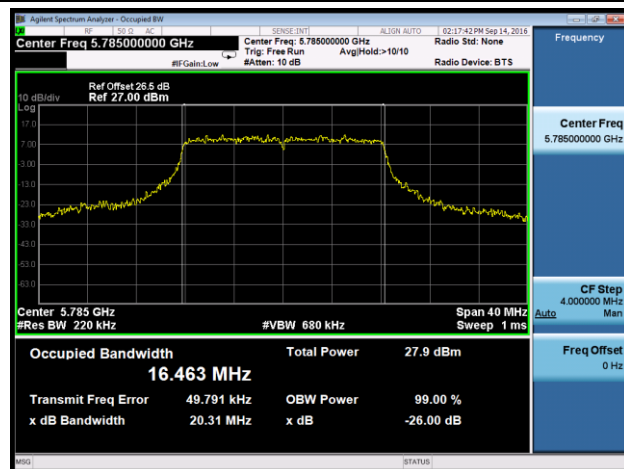

**Channel 42 (5210MHz)**

**Channel 155 (5755MHz)**

802.11a 26dB Bandwidth & 99% Bandwidth - Ant 3

Channel 36 (5180MHz)

Channel 44 (5220MHz)

Channel 48 (5240MHz)

Channel 149 (5745MHz)

Channel 157 (5785MHz)

Channel 165 (5825MHz)

**802.11n-HT20 26dB Bandwidth & 99% Bandwidth - Ant 3**
**Channel 36 (5180MHz)**

**Channel 44 (5220MHz)**

**Channel 48 (5240MHz)**

**Channel 149 (5745MHz)**

**Channel 157 (5785MHz)**

**Channel 165 (5825MHz)**