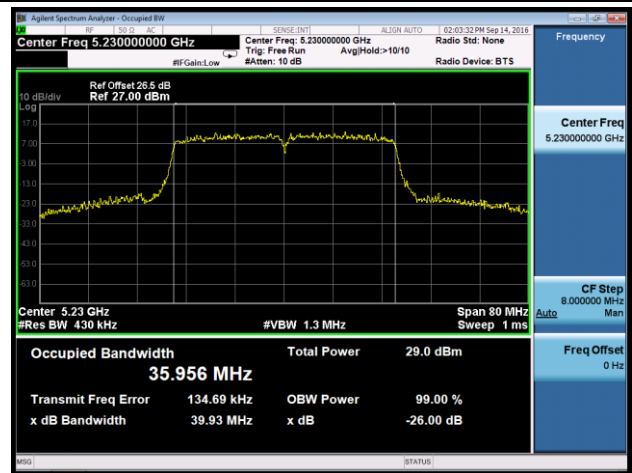

Channel 157 (5785MHz)

Channel 165 (5825MHz)

**802.11ac-VHT40 26dB Bandwidth & 99% Bandwidth - Ant 2**

**Channel 38 (5190MHz)**

**Channel 46 (5230MHz)**

**Channel 151 (5755MHz)**

**Channel 159 (5795MHz)**

**802.11ac-VHT80 26dB Bandwidth & 99% Bandwidth - Ant 2**