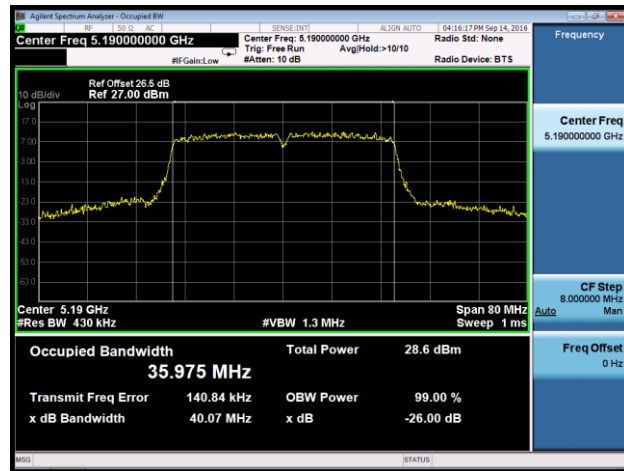

Channel 36 (5180MHz)

Channel 44 (5220MHz)

Channel 48 (5240MHz)

Channel 149 (5745MHz)

Channel 157 (5785MHz)

Channel 165 (5825MHz)

802.11ac-VHT40 26dB Bandwidth & 99% Bandwidth - Ant 3

Channel 38 (5190MHz)