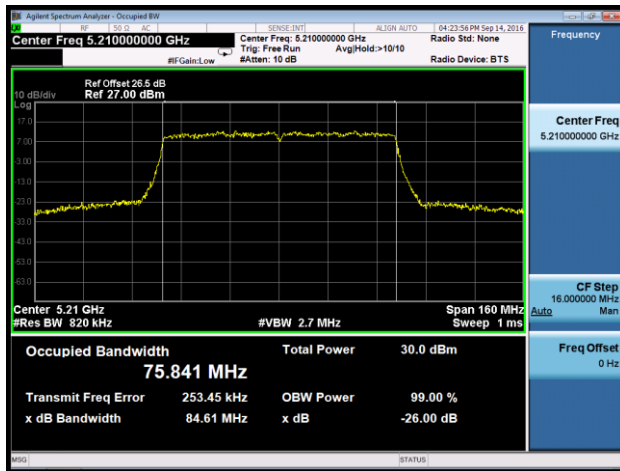

Channel 46 (5230MHz)

Channel 151 (5755MHz)

Channel 159 (5795MHz)

**802.11ac-VHT80 26dB Bandwidth & 99% Bandwidth - Ant 3**

**Channel 42 (5210MHz)**

**Channel 155 (5755MHz)**

**802.11ac-VHT80+80 26dB Bandwidth & 99% Bandwidth - Ant 0+1+2+3**

**Channel 42+155 - Ant 0 (5210MHz)**

**Channel 42+155 - Ant 2 (5755MHz)**

**6dB Bandwidth Measurement Test Result**

Product	US WI-FI AP 4X4 OD ext. antenna	Temperature	25°C
Test Engineer	Johnson Liao	Relative Humidity	50 ~ 58%
Test Site	SR2	Test Date	2016/09/21
Test Item	6dB Bandwidth	Antenna Model No.	FPMI2458-DP2RPSMA