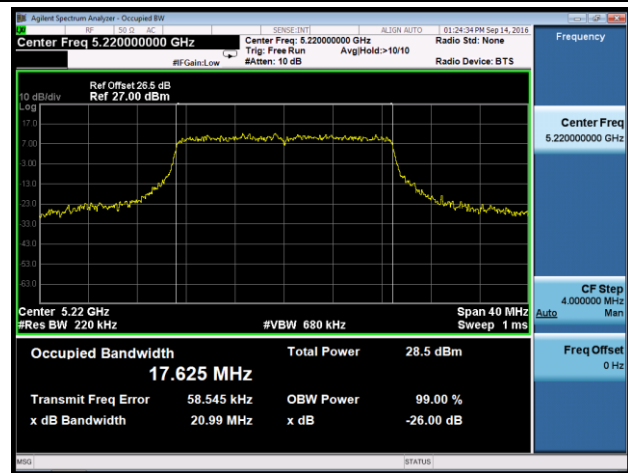

Channel 44 (5220MHz)