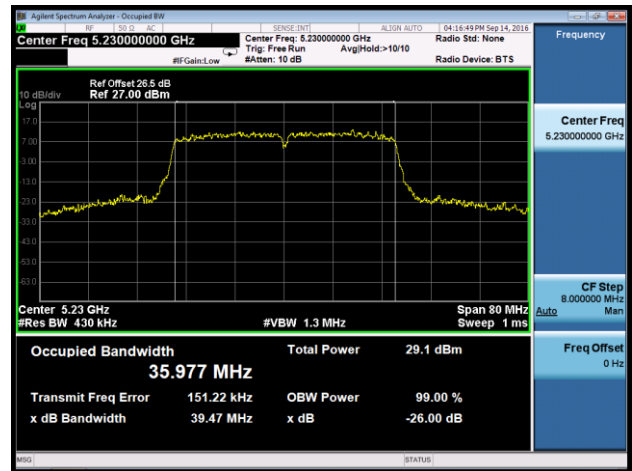

Channel 46 (5230MHz)