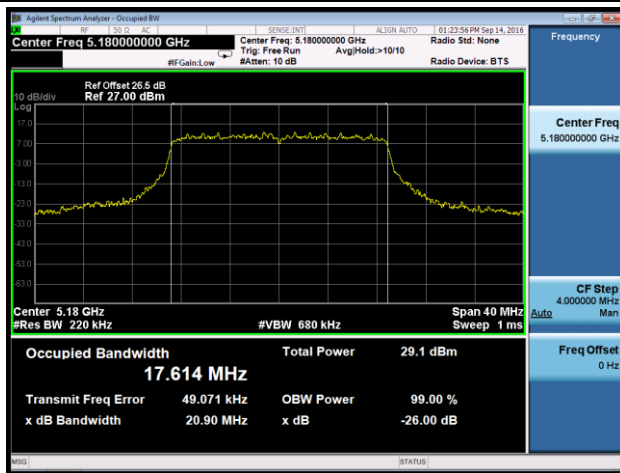

802.11n-HT20 26dB Bandwidth & 99% Bandwidth - Ant 2

Channel 36 (5180MHz)