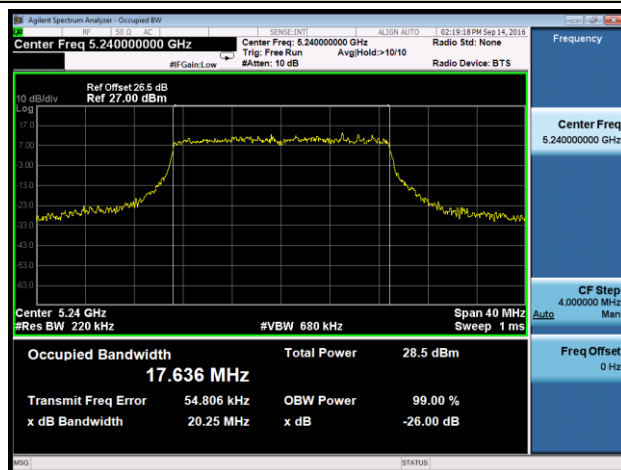

**Channel 42 (5210MHz)**

**Channel 155 (5755MHz)**

802.11a 26dB Bandwidth & 99% Bandwidth - Ant 3

Channel 36 (5180MHz)

Channel 44 (5220MHz)

Channel 48 (5240MHz)

Channel 149 (5745MHz)

Channel 157 (5785MHz)

Channel 165 (5825MHz)

**802.11n-HT20 26dB Bandwidth & 99% Bandwidth - Ant 3**
**Channel 36 (5180MHz)**

**Channel 44 (5220MHz)**

**Channel 48 (5240MHz)**

**Channel 149 (5745MHz)**

**Channel 157 (5785MHz)**

**Channel 165 (5825MHz)**