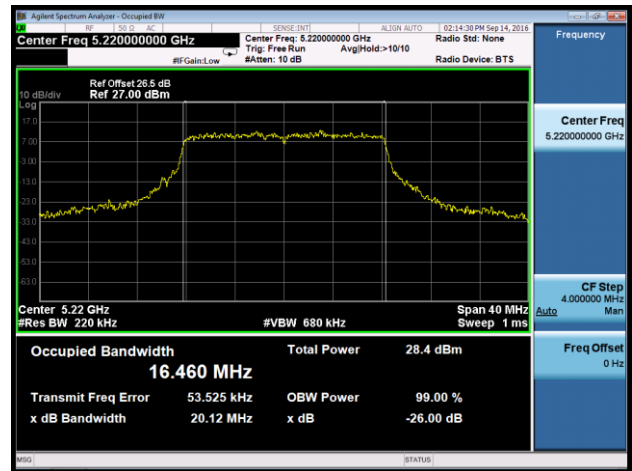

**Channel 42 (5210MHz)**

**Channel 155 (5755MHz)**

802.11a 26dB Bandwidth & 99% Bandwidth - Ant 3

Channel 36 (5180MHz)

Channel 44 (5220MHz)

Channel 48 (5240MHz)

Channel 149 (5745MHz)

Channel 157 (5785MHz)