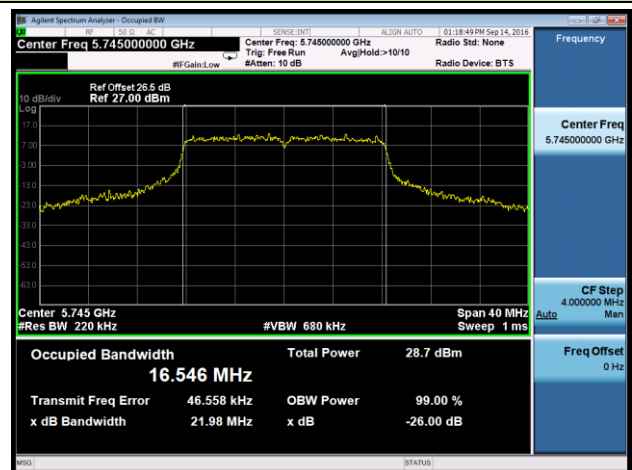

802.11a 26dB Bandwidth & 99% Bandwidth - Ant 2

Channel 36 (5180MHz)

Channel 44 (5220MHz)

Channel 48 (5240MHz)

Channel 149 (5745MHz)

Channel 157 (5785MHz)

Channel 165 (5825MHz)

802.11n-HT20 26dB Bandwidth & 99% Bandwidth - Ant 2