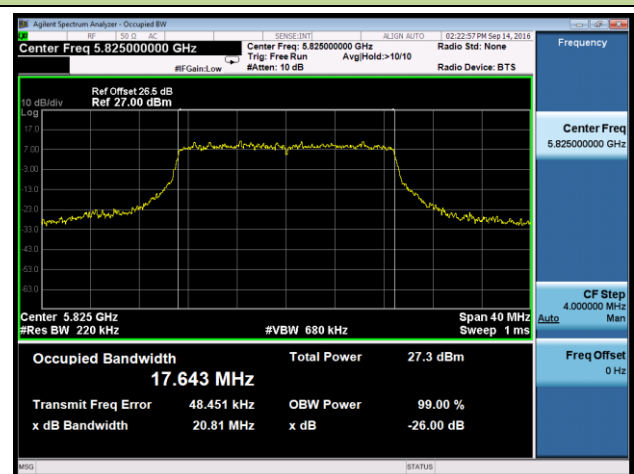

**Channel 42 (5210MHz)**

**Channel 155 (5755MHz)**

802.11a 26dB Bandwidth & 99% Bandwidth - Ant 3

Channel 36 (5180MHz)

Channel 44 (5220MHz)

Channel 48 (5240MHz)

Channel 149 (5745MHz)

Channel 157 (5785MHz)

Channel 165 (5825MHz)

**802.11n-HT20 26dB Bandwidth & 99% Bandwidth - Ant 3**
**Channel 36 (5180MHz)**

**Channel 44 (5220MHz)**

**Channel 48 (5240MHz)**

**Channel 149 (5745MHz)**

**Channel 157 (5785MHz)**

**Channel 165 (5825MHz)**