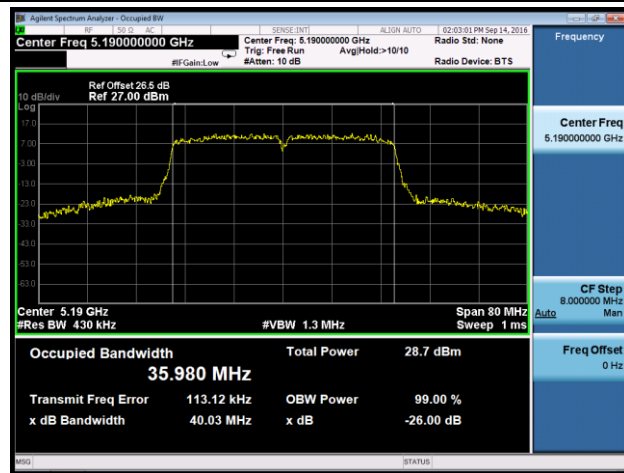

Channel 157 (5785MHz)

Channel 165 (5825MHz)

**802.11ac-VHT40 26dB Bandwidth & 99% Bandwidth - Ant 2**

**Channel 38 (5190MHz)**

**Channel 46 (5230MHz)**

**Channel 151 (5755MHz)**

**Channel 159 (5795MHz)**

**802.11ac-VHT80 26dB Bandwidth & 99% Bandwidth - Ant 2**