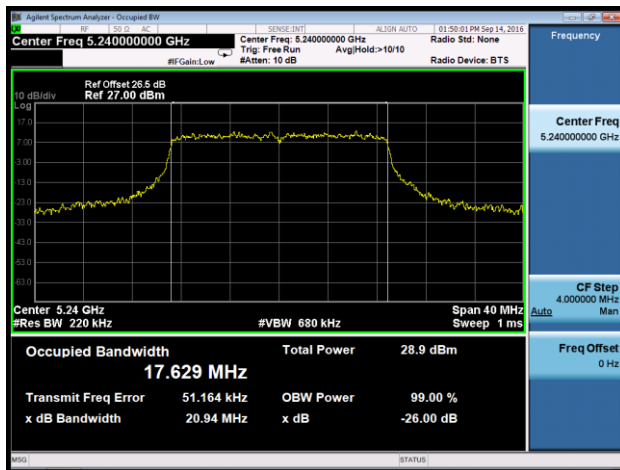

**Channel 46 (5230MHz)**

**Channel 151 (5755MHz)**

**Channel 159 (5795MHz)**

802.11ac-VHT20 26dB Bandwidth & 99% Bandwidth - Ant 2

Channel 36 (5180MHz)

Channel 44 (5220MHz)

Channel 48 (5240MHz)

Channel 149 (5745MHz)

Channel 157 (5785MHz)

Channel 165 (5825MHz)

**802.11ac-VHT40 26dB Bandwidth & 99% Bandwidth - Ant 2**

**Channel 38 (5190MHz)**

**Channel 46 (5230MHz)**

**Channel 151 (5755MHz)**

**Channel 159 (5795MHz)**

**802.11ac-VHT80 26dB Bandwidth & 99% Bandwidth - Ant 2**