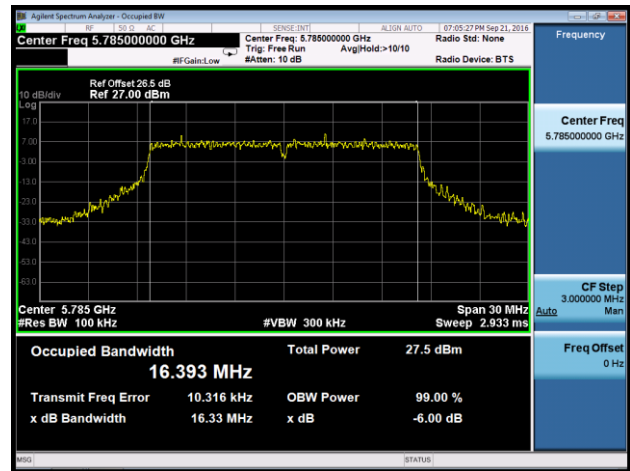

Channel 149 (5745MHz)

Channel 157 (5785MHz)

Channel 165 (5825MHz)