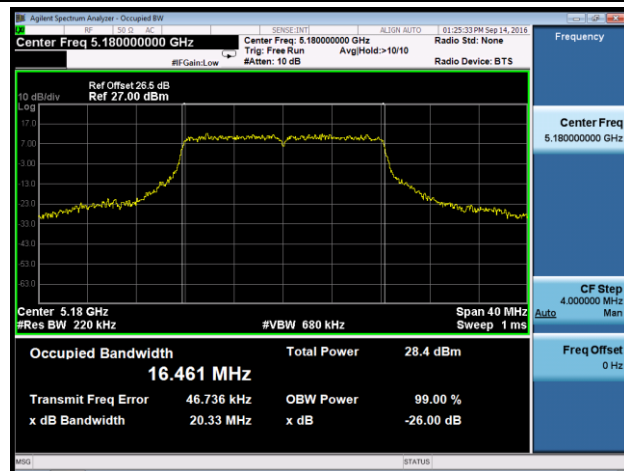

802.11a 26dB Bandwidth & 99% Bandwidth - Ant 2

Channel 36 (5180MHz)

Channel 44 (5220MHz)

Channel 48 (5240MHz)

Channel 149 (5745MHz)

Channel 157 (5785MHz)

Channel 165 (5825MHz)

802.11n-HT20 26dB Bandwidth & 99% Bandwidth - Ant 2