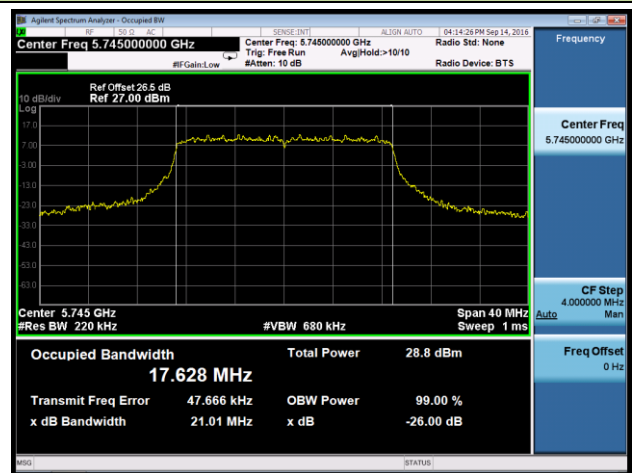

Channel 36 (5180MHz)

Channel 44 (5220MHz)

Channel 48 (5240MHz)

Channel 149 (5745MHz)

Channel 157 (5785MHz)

Channel 165 (5825MHz)

802.11ac-VHT40 26dB Bandwidth & 99% Bandwidth - Ant 3

Channel 38 (5190MHz)