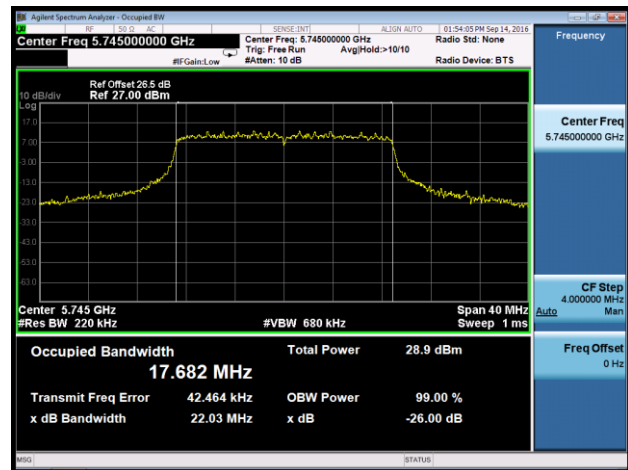

**Channel 46 (5230MHz)**

**Channel 151 (5755MHz)**

**Channel 159 (5795MHz)**

802.11ac-VHT20 26dB Bandwidth & 99% Bandwidth - Ant 2

Channel 36 (5180MHz)

Channel 44 (5220MHz)

Channel 48 (5240MHz)

Channel 149 (5745MHz)

Channel 157 (5785MHz)

Channel 165 (5825MHz)

**802.11ac-VHT40 26dB Bandwidth & 99% Bandwidth - Ant 2**

**Channel 38 (5190MHz)**

**Channel 46 (5230MHz)**

**Channel 151 (5755MHz)**

**Channel 159 (5795MHz)**

**802.11ac-VHT80 26dB Bandwidth & 99% Bandwidth - Ant 2**