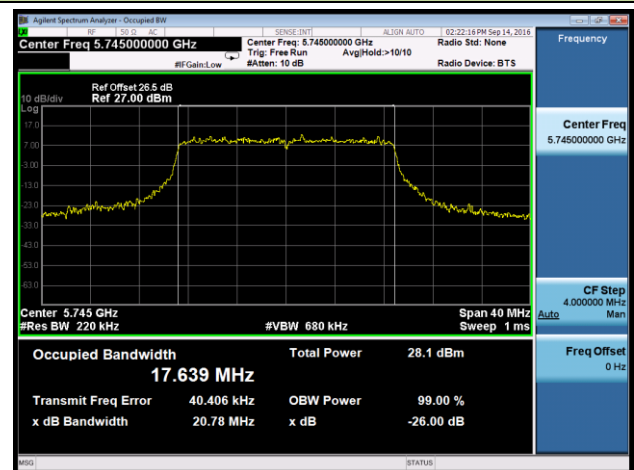

**Channel 42 (5210MHz)**

**Channel 155 (5755MHz)**

802.11a 26dB Bandwidth & 99% Bandwidth - Ant 3

Channel 36 (5180MHz)

Channel 44 (5220MHz)

Channel 48 (5240MHz)

Channel 149 (5745MHz)

Channel 157 (5785MHz)

Channel 165 (5825MHz)

**802.11n-HT20 26dB Bandwidth & 99% Bandwidth - Ant 3**
**Channel 36 (5180MHz)**

**Channel 44 (5220MHz)**

**Channel 48 (5240MHz)**

**Channel 149 (5745MHz)**

**Channel 157 (5785MHz)**

**Channel 165 (5825MHz)**