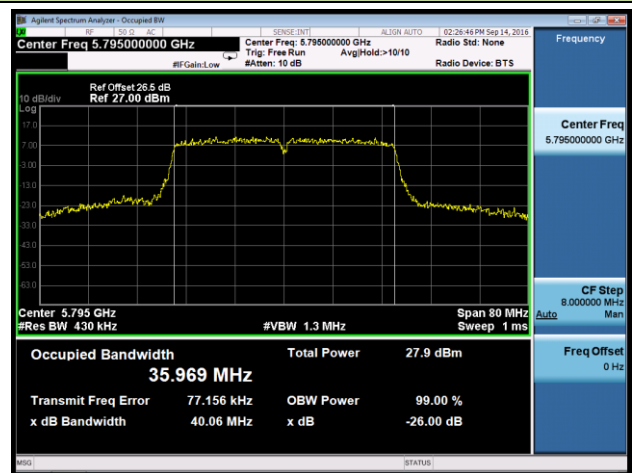

**802.11n-HT40 26dB Bandwidth & 99% Bandwidth - Ant 3**

**Channel 38 (5190MHz)**

**Channel 46 (5230MHz)**

**Channel 151 (5755 MHz)**

**Channel 159 (5795 MHz)**

802.11ac-VHT20 26dB Bandwidth & 99% Bandwidth - Ant 3