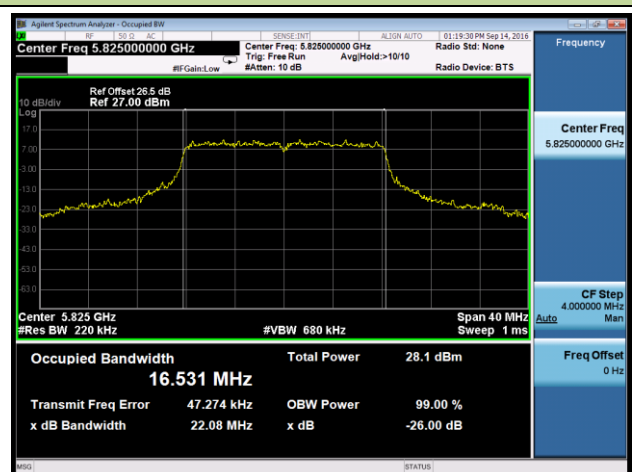

802.11a 26dB Bandwidth & 99% Bandwidth - Ant 2

Channel 36 (5180MHz)

Channel 44 (5220MHz)

Channel 48 (5240MHz)

Channel 149 (5745MHz)

Channel 157 (5785MHz)

Channel 165 (5825MHz)

802.11n-HT20 26dB Bandwidth & 99% Bandwidth - Ant 2