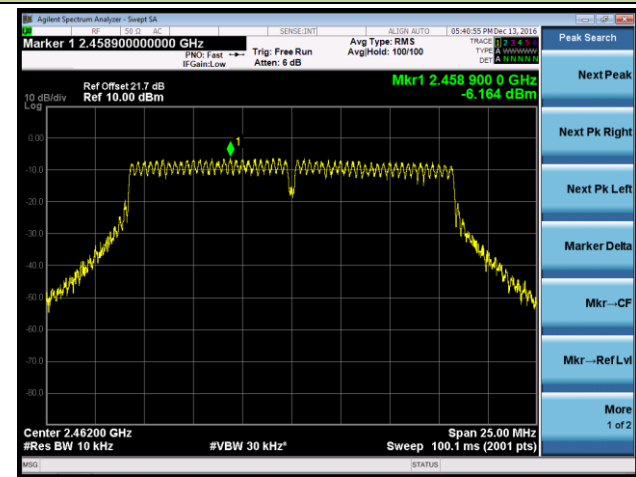

802.11g AVGPDS - Ant 1

Channel 01 (2412MHz)

Channel 06 (2437MHz)

Channel 11 (2462MHz)

802.11n-HT20 AVGPSD - Ant 1

Channel 01 (2412MHz)

Channel 06 (2437MHz)

Channel 11 (2462MHz)