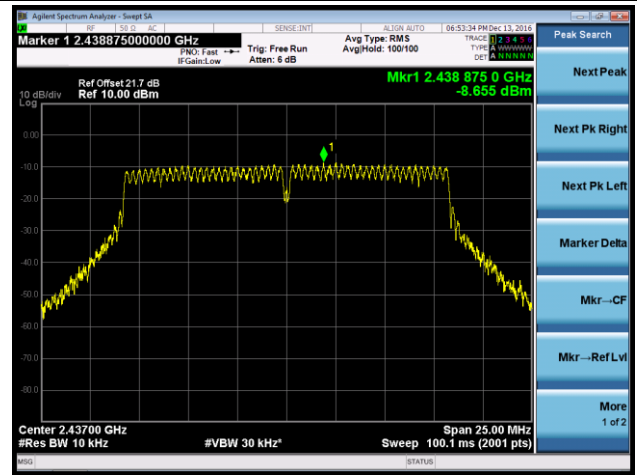

Channel 06 (2437MHz)