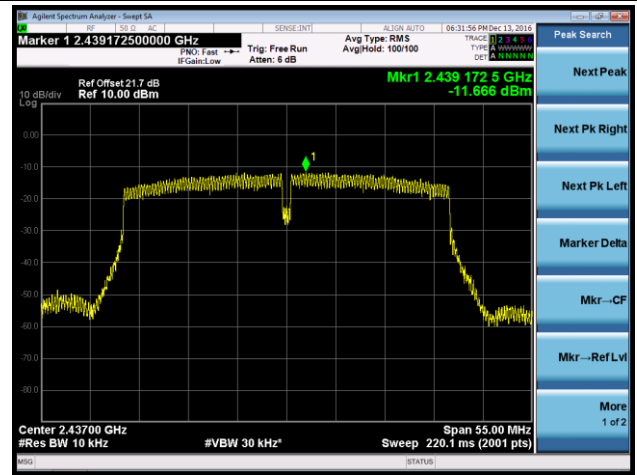

Channel 06 (2437MHz)