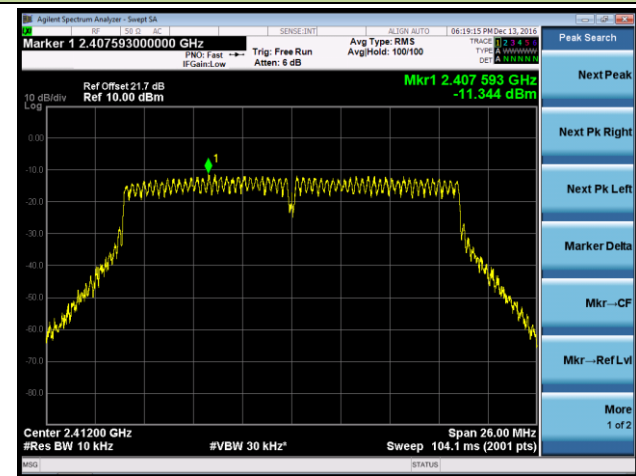

802.11g AVGPDS - Ant 1 / Ant 0 + 1 + 2 + 3

Channel 01 (2412MHz)

Channel 06 (2437MHz)

Channel 11 (2462MHz)

802.11n-HT20 AVGPDS - Ant 1 / Ant 0 + 1 + 2 + 3

Channel 01 (2412MHz)

Channel 06 (2437MHz)

Channel 11 (2462MHz)