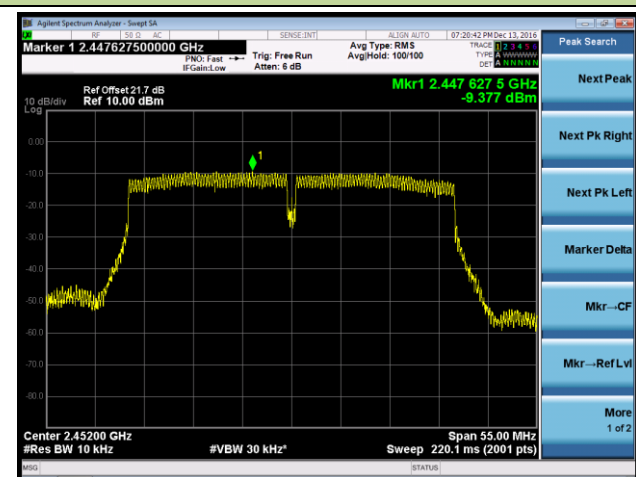

802.11n-HT40 AVGPSD - Ant 3

Channel 03 (2422MHz)

Channel 06 (2437MHz)

Channel 09 (2452MHz)

802.11b AVGPDS - Ant 0 / Ant 0 + 1 + 2 + 3

Channel 01 (2412MHz)

Channel 06 (2437MHz)

Channel 11 (2462MHz)