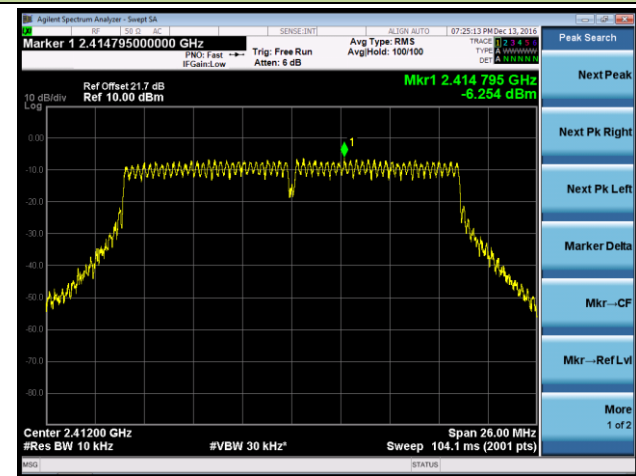

802.11g AVGPDS - Ant 3

Channel 01 (2412MHz)

Channel 06 (2437MHz)

Channel 11 (2462MHz)

802.11n-HT20 AVGPSD - Ant 3

Channel 01 (2412MHz)

Channel 06 (2437MHz)

Channel 11 (2462MHz)