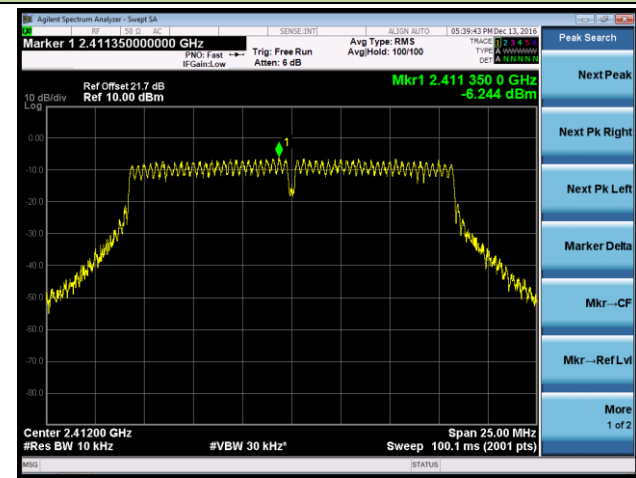

802.11g AVGPDS - Ant 1

Channel 01 (2412MHz)

Channel 06 (2437MHz)

Channel 11 (2462MHz)

802.11n-HT20 AVGPSD - Ant 1

Channel 01 (2412MHz)

Channel 06 (2437MHz)

Channel 11 (2462MHz)