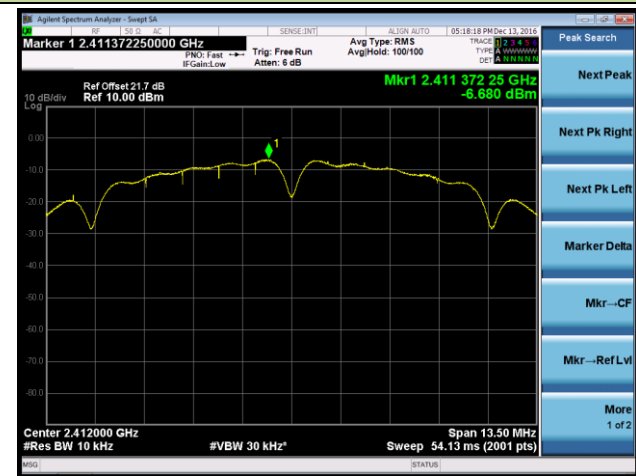

802.11n-HT40 AVGPSD - Ant 3

Channel 03 (2422MHz)

Channel 06 (2437MHz)

Channel 09 (2452MHz)

802.11b AVGPDS - Ant 0 / Ant 0 + 1 + 2 + 3

Channel 01 (2412MHz)

Channel 06 (2437MHz)

Channel 11 (2462MHz)