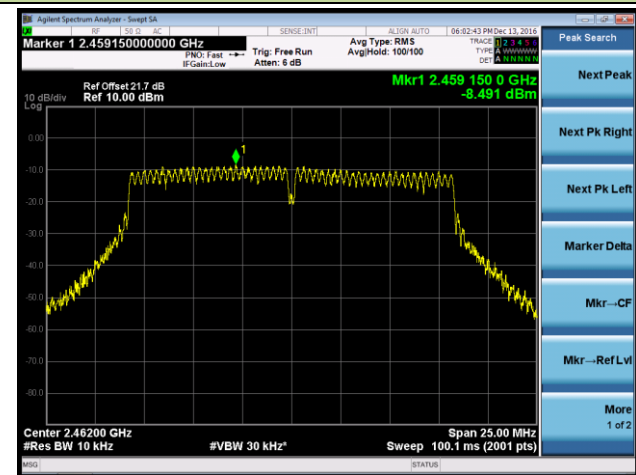

802.11g AVGPDS - Ant 1 / Ant 0 + 1 + 2 + 3

Channel 01 (2412MHz)

Channel 06 (2437MHz)

Channel 11 (2462MHz)

802.11n-HT20 AVGPDS - Ant 1 / Ant 0 + 1 + 2 + 3

Channel 01 (2412MHz)

Channel 06 (2437MHz)

Channel 11 (2462MHz)