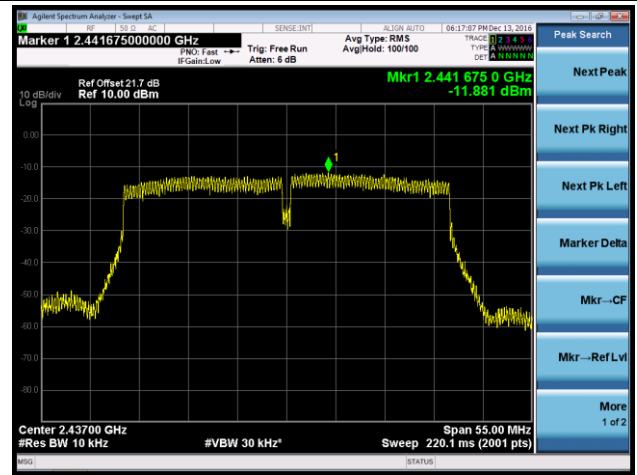

Channel 06 (2437MHz)