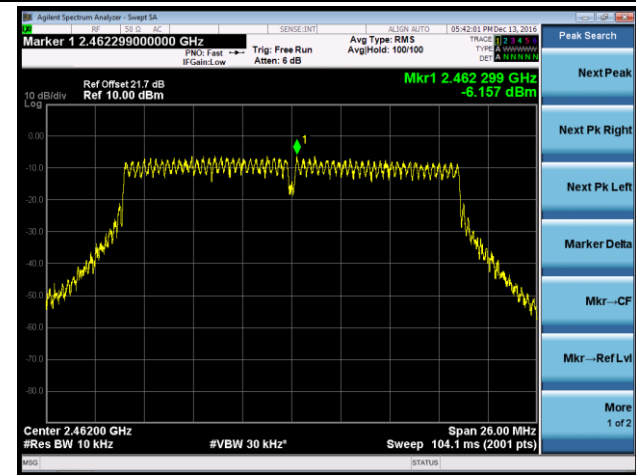

802.11g AVGPDS - Ant 1

Channel 01 (2412MHz)

Channel 06 (2437MHz)

Channel 11 (2462MHz)

802.11n-HT20 AVGPSD - Ant 1

Channel 01 (2412MHz)

Channel 06 (2437MHz)

Channel 11 (2462MHz)