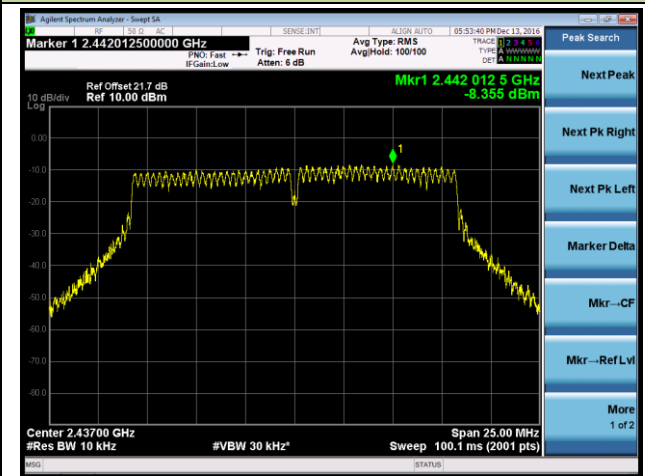

Channel 06 (2437MHz)