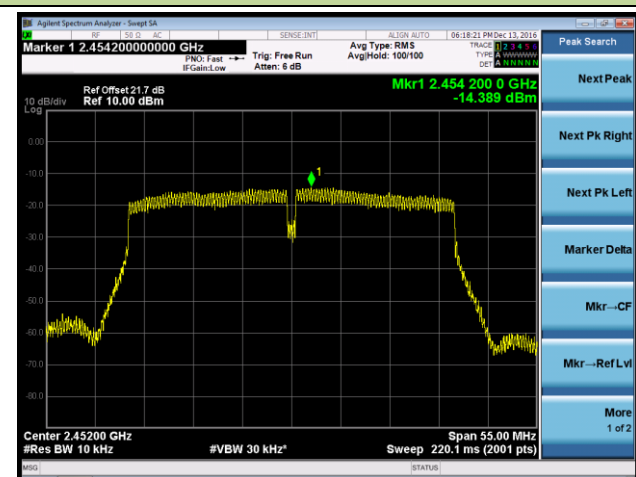

802.11n-HT40 AVGPDS - Ant 1 / Ant 0 + 1 + 2 + 3

Channel 03 (2422MHz)

Channel 06 (2437MHz)

Channel 09 (2452MHz)

802.11b AVGPDS - Ant 2 / Ant 0 + 1 + 2 + 3

Channel 01 (2412MHz)

Channel 06 (2437MHz)

Channel 11 (2462MHz)