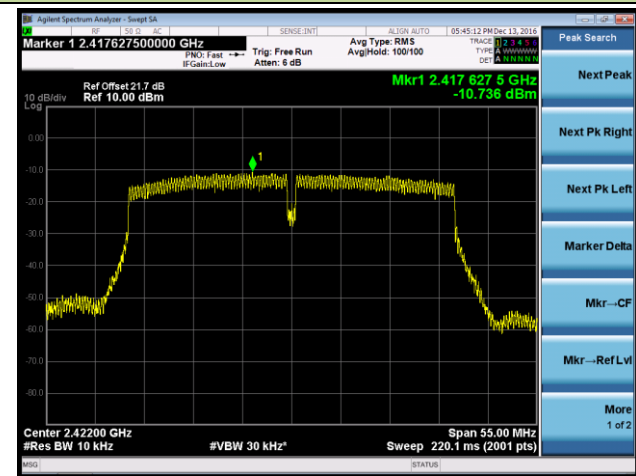

802.11n-HT40 AVGPDS - Ant 1

Channel 03 (2422MHz)