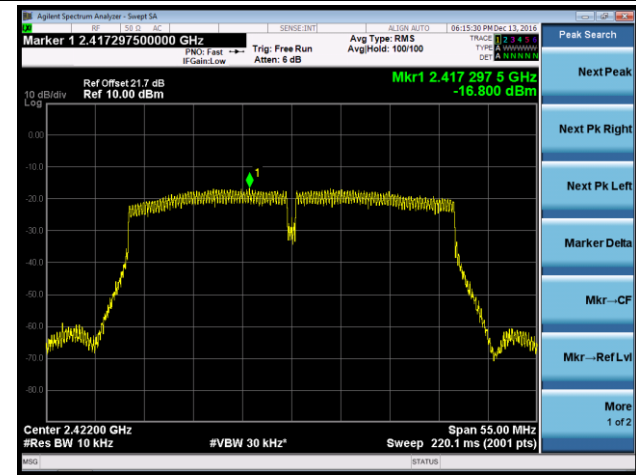

802.11n-HT40 AVGPDS - Ant 1 / Ant 0 + 1 + 2 + 3

Channel 03 (2422MHz)