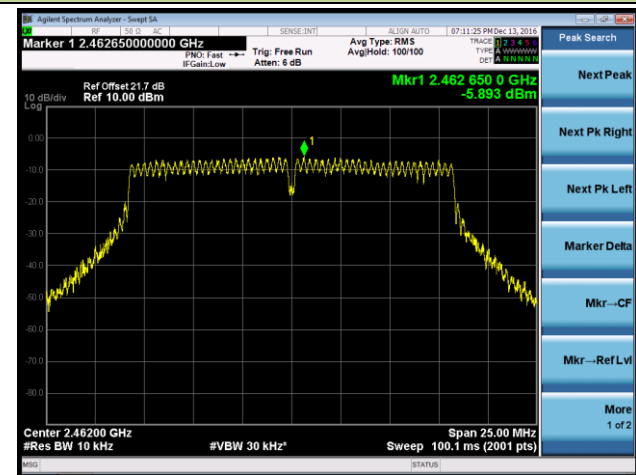

802.11g AVGPDS - Ant 3

Channel 01 (2412MHz)

Channel 06 (2437MHz)

Channel 11 (2462MHz)

802.11n-HT20 AVGPSD - Ant 3

Channel 01 (2412MHz)

Channel 06 (2437MHz)

Channel 11 (2462MHz)