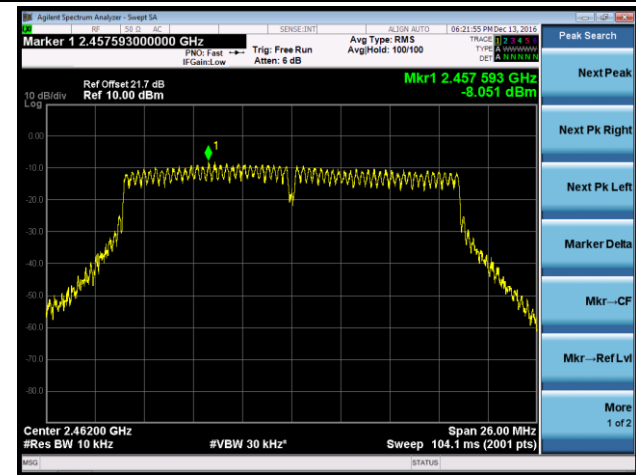

802.11g AVGPDS - Ant 1 / Ant 0 + 1 + 2 + 3

Channel 01 (2412MHz)

Channel 06 (2437MHz)

Channel 11 (2462MHz)

802.11n-HT20 AVGPDS - Ant 1 / Ant 0 + 1 + 2 + 3

Channel 01 (2412MHz)

Channel 06 (2437MHz)

Channel 11 (2462MHz)