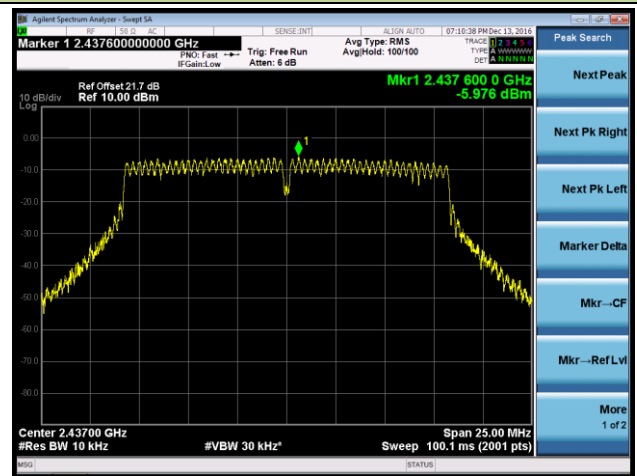

Channel 06 (2437MHz)