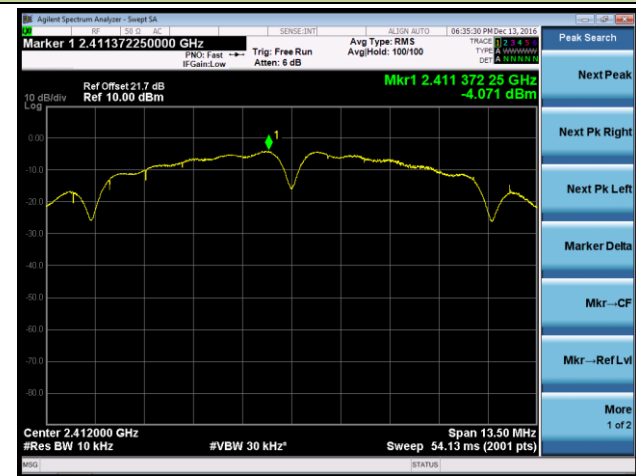

802.11n-HT40 AVGPDS - Ant 1

Channel 03 (2422MHz)

Channel 06 (2437MHz)

Channel 09 (2452MHz)

802.11b AVGPDS - Ant 2

Channel 01 (2412MHz)

Channel 06 (2437MHz)

Channel 11 (2462MHz)

802.11g AVGPDS - Ant 2

Channel 01 (2412MHz)

Channel 06 (2437MHz)

Channel 11 (2462MHz)

802.11n-HT20 AVGPSD - Ant 2

Channel 01 (2412MHz)

Channel 06 (2437MHz)

Channel 11 (2462MHz)