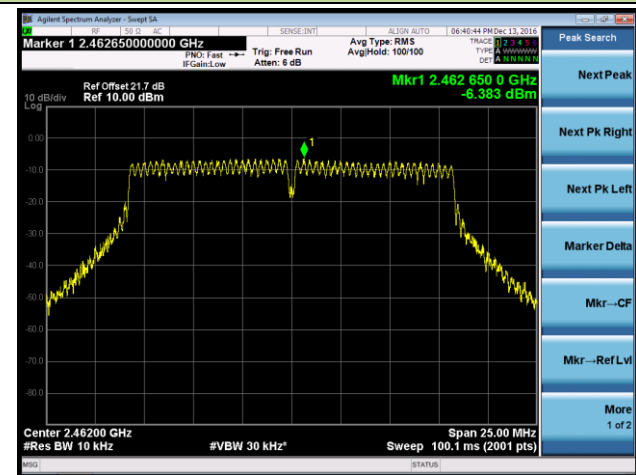

802.11g AVGPDS - Ant 2

Channel 01 (2412MHz)

Channel 06 (2437MHz)

Channel 11 (2462MHz)

802.11n-HT20 AVGPSD - Ant 2

Channel 01 (2412MHz)

Channel 06 (2437MHz)

Channel 11 (2462MHz)