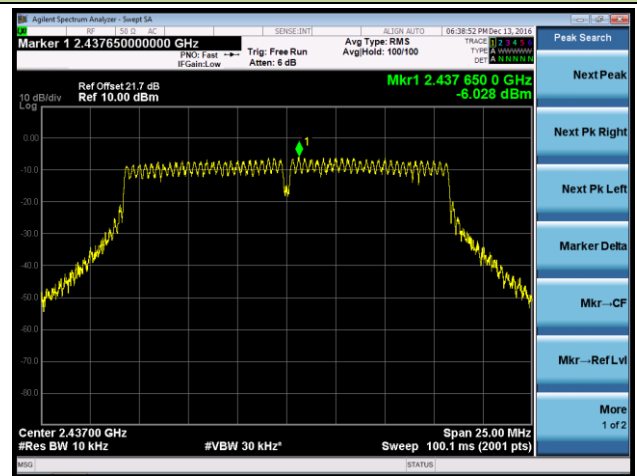

Channel 06 (2437MHz)