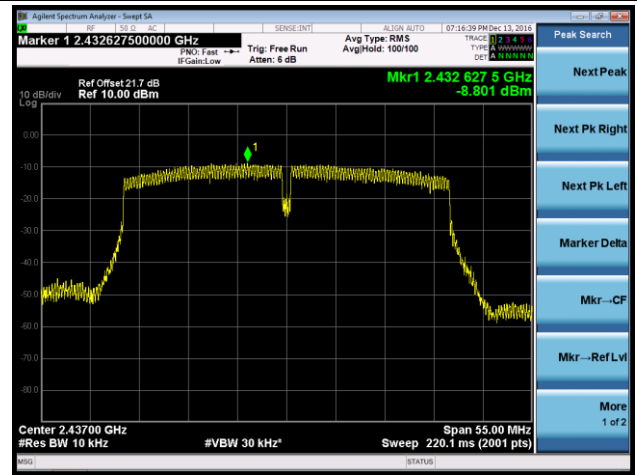

Channel 06 (2437MHz)