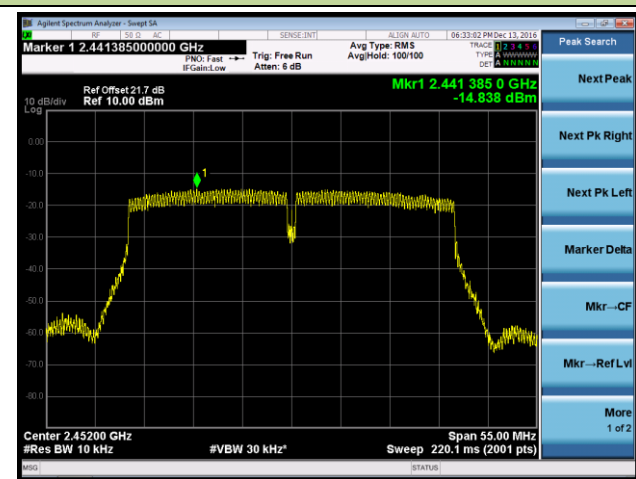

802.11n-HT40 AVGPDS - Ant 0 / Ant 0 + 1 + 2 + 3

Channel 03 (2422MHz)

Channel 06 (2437MHz)

Channel 09 (2452MHz)

802.11b AVGPDS - Ant 1 / Ant 0 + 1 + 2 + 3

Channel 01 (2412MHz)

Channel 06 (2437MHz)

Channel 11 (2462MHz)