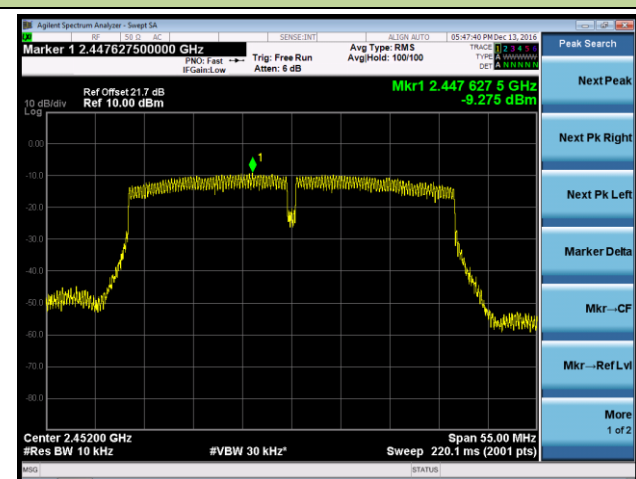

Channel 09 (2452MHz)