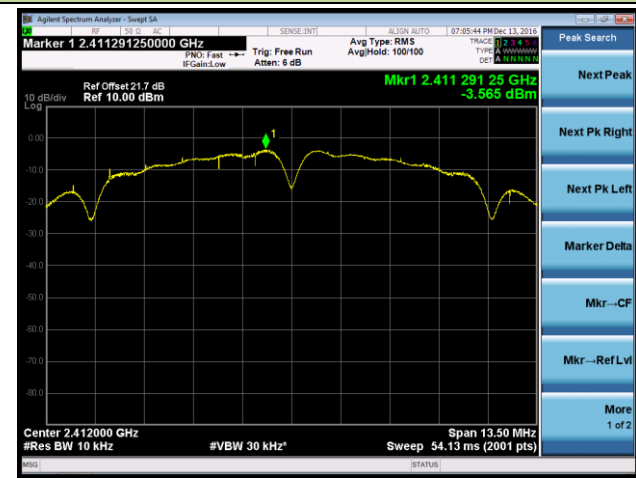

802.11n-HT40 AVGPSSD - Ant 2

Channel 03 (2422MHz)

Channel 06 (2437MHz)

Channel 09 (2452MHz)

802.11b AVGPDS - Ant 3

Channel 01 (2412MHz)

Channel 06 (2437MHz)

Channel 11 (2462MHz)