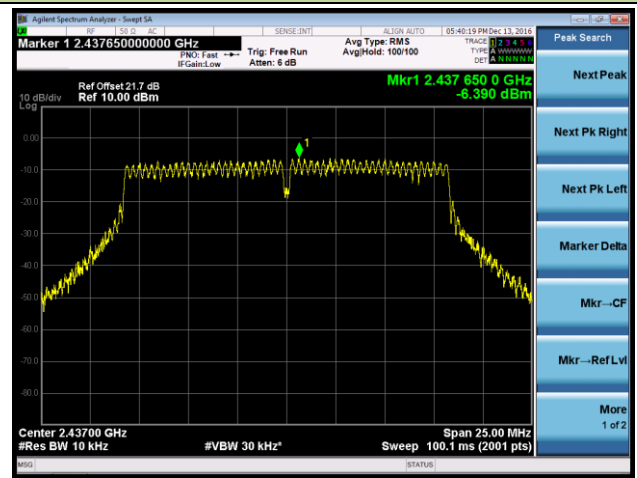

802.11g AVGPDS - Ant 1

Channel 01 (2412MHz)

Channel 06 (2437MHz)

Channel 11 (2462MHz)

802.11n-HT20 AVGPSD - Ant 1

Channel 01 (2412MHz)

Channel 06 (2437MHz)

Channel 11 (2462MHz)