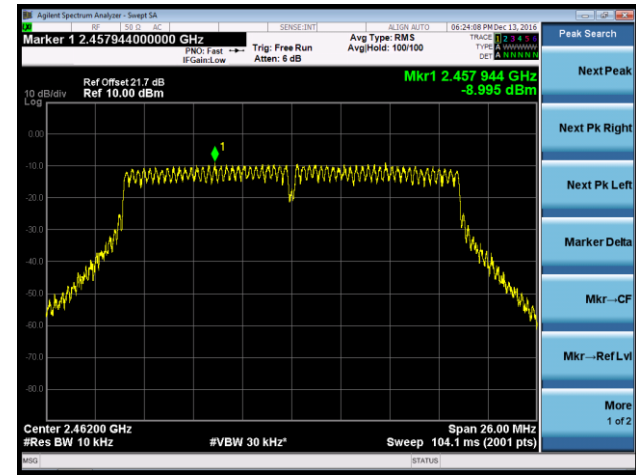

802.11g AVGPDS - Ant 0 / Ant 0 + 1 + 2 + 3

Channel 01 (2412MHz)

Channel 06 (2437MHz)

Channel 11 (2462MHz)

802.11n-HT20 AVGPDS - Ant 0 / Ant 0 + 1 + 2 + 3

Channel 01 (2412MHz)

Channel 06 (2437MHz)

Channel 11 (2462MHz)