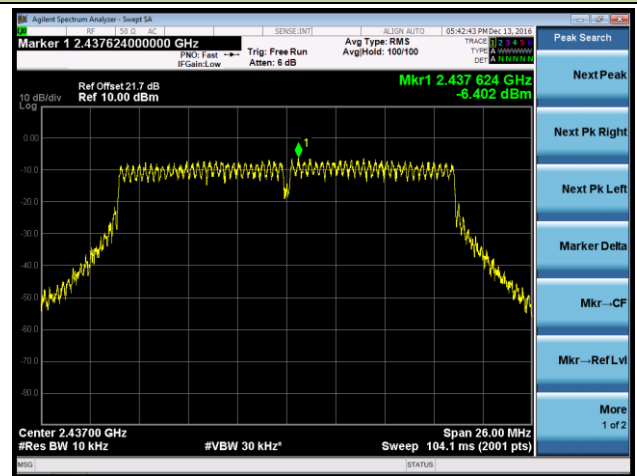

802.11g AVGPDS - Ant 1

Channel 01 (2412MHz)

Channel 06 (2437MHz)

Channel 11 (2462MHz)

802.11n-HT20 AVGPSD - Ant 1

Channel 01 (2412MHz)

Channel 06 (2437MHz)

Channel 11 (2462MHz)