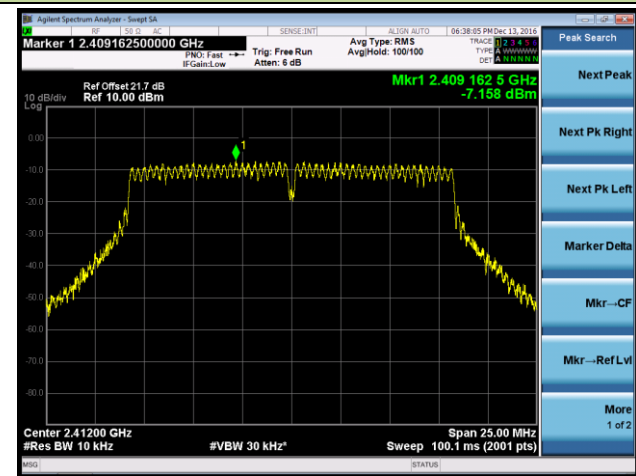

802.11g AVGPDS - Ant 2

Channel 01 (2412MHz)