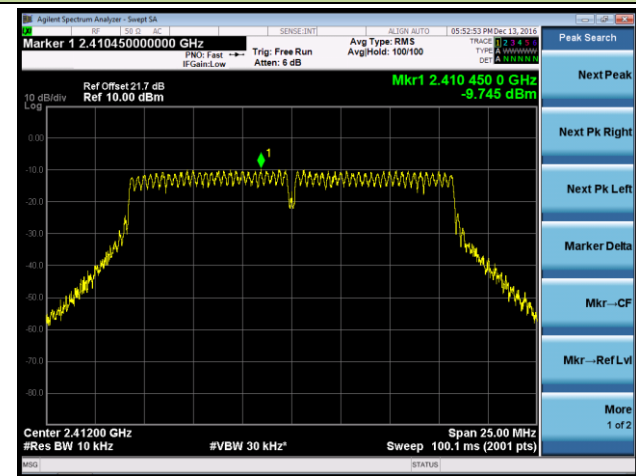

802.11g AVGPDS - Ant 1 / Ant 0 + 1 + 2 + 3

Channel 01 (2412MHz)