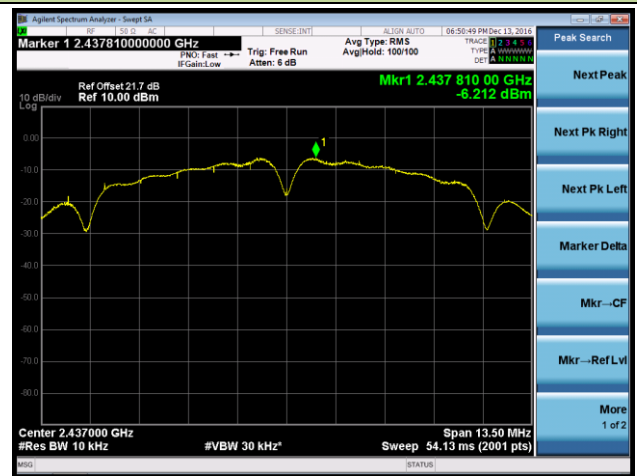

802.11n-HT40 AVGPDS - Ant 1 / Ant 0 + 1 + 2 + 3

Channel 03 (2422MHz)

Channel 06 (2437MHz)

Channel 09 (2452MHz)

802.11b AVGPDS - Ant 2 / Ant 0 + 1 + 2 + 3

Channel 01 (2412MHz)

Channel 06 (2437MHz)

Channel 11 (2462MHz)