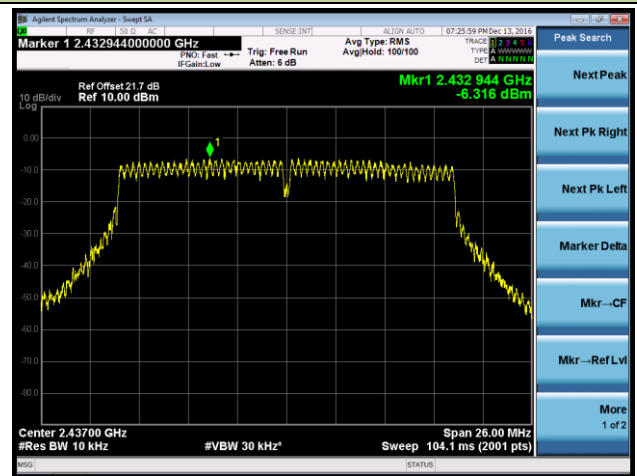

802.11g AVGPDS - Ant 3

Channel 01 (2412MHz)

Channel 06 (2437MHz)

Channel 11 (2462MHz)

802.11n-HT20 AVGPSD - Ant 3

Channel 01 (2412MHz)

Channel 06 (2437MHz)

Channel 11 (2462MHz)