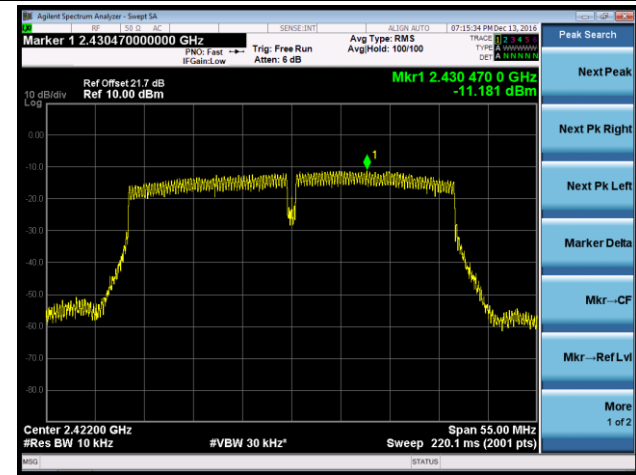

802.11n-HT40 AVGPSD - Ant 3

Channel 03 (2422MHz)