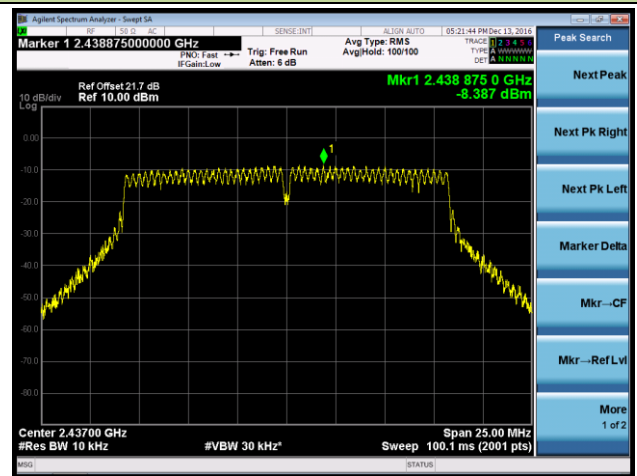

Channel 06 (2437MHz)