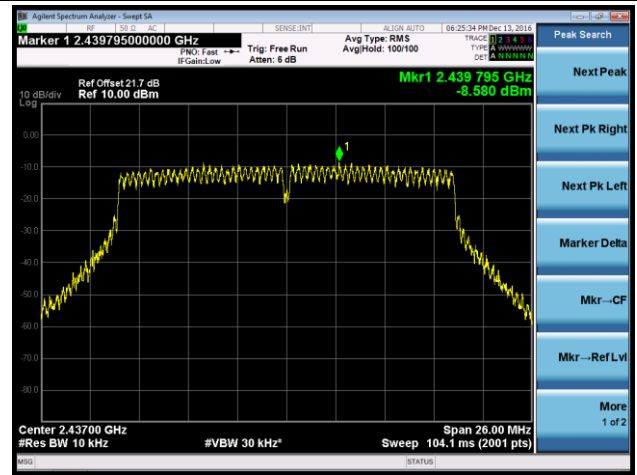

802.11g AVGPDS - Ant 0 / Ant 0 + 1 + 2 + 3

Channel 01 (2412MHz)

Channel 06 (2437MHz)

Channel 11 (2462MHz)

802.11n-HT20 AVGPDS - Ant 0 / Ant 0 + 1 + 2 + 3

Channel 01 (2412MHz)

Channel 06 (2437MHz)

Channel 11 (2462MHz)