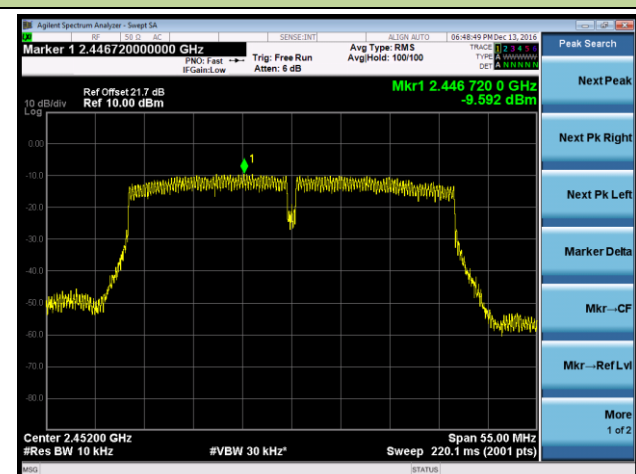

802.11n-HT40 AVGPSSD - Ant 2

Channel 03 (2422MHz)

Channel 06 (2437MHz)

Channel 09 (2452MHz)

802.11b AVGPDS - Ant 3

Channel 01 (2412MHz)

Channel 06 (2437MHz)

Channel 11 (2462MHz)

802.11g AVGPDS - Ant 3

Channel 01 (2412MHz)

Channel 06 (2437MHz)

Channel 11 (2462MHz)

802.11n-HT20 AVGPSD - Ant 3

Channel 01 (2412MHz)

Channel 06 (2437MHz)

Channel 11 (2462MHz)