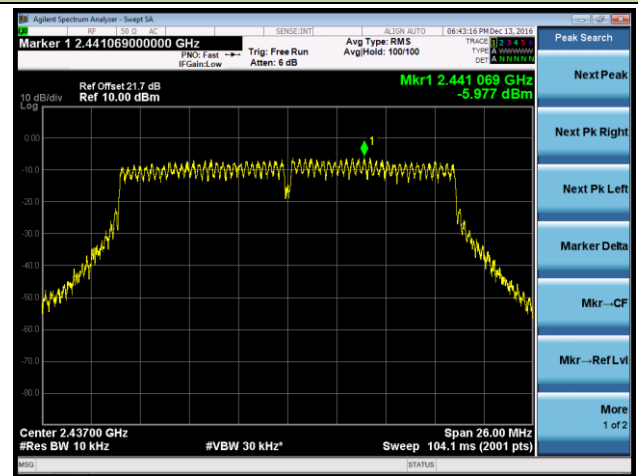

802.11g AVGPDS - Ant 2

Channel 01 (2412MHz)

Channel 06 (2437MHz)

Channel 11 (2462MHz)

802.11n-HT20 AVGPSD - Ant 2

Channel 01 (2412MHz)

Channel 06 (2437MHz)

Channel 11 (2462MHz)