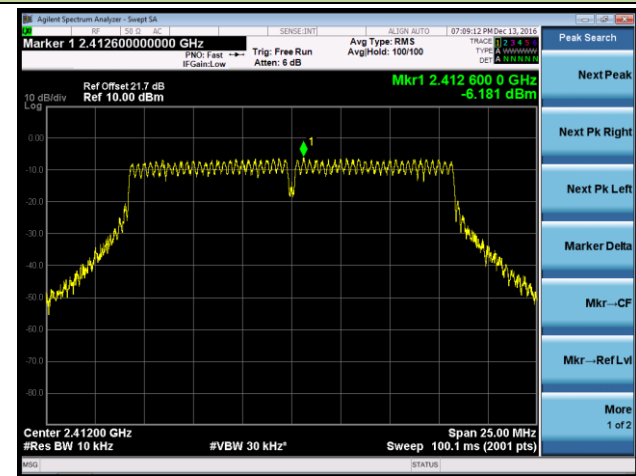

802.11g AVGPDS - Ant 3

Channel 01 (2412MHz)