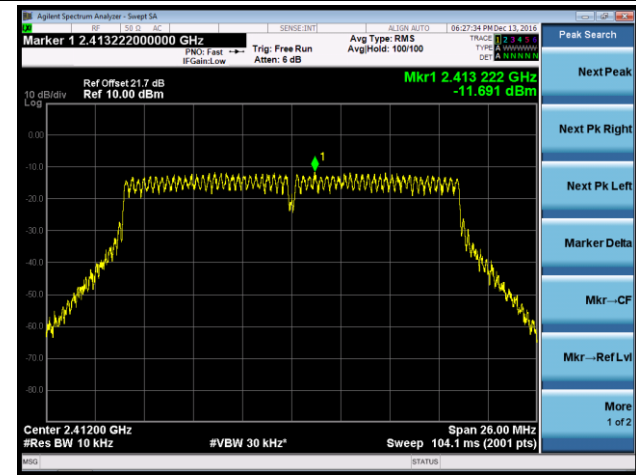

802.11g AVGPDS - Ant 0 / Ant 0 + 1 + 2 + 3

Channel 01 (2412MHz)

Channel 06 (2437MHz)

Channel 11 (2462MHz)

802.11n-HT20 AVGPDS - Ant 0 / Ant 0 + 1 + 2 + 3

Channel 01 (2412MHz)

Channel 06 (2437MHz)

Channel 11 (2462MHz)