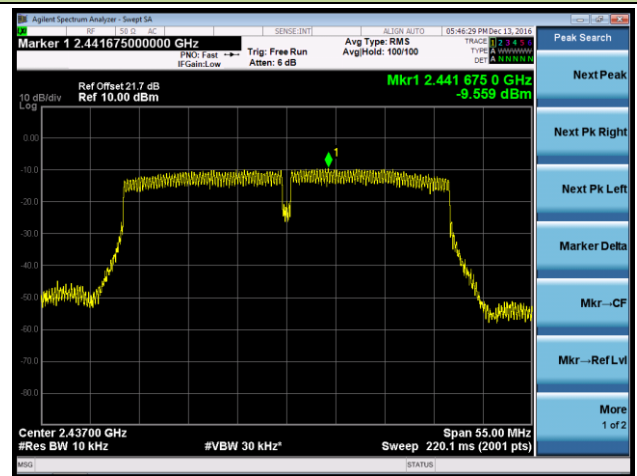

Channel 06 (2437MHz)