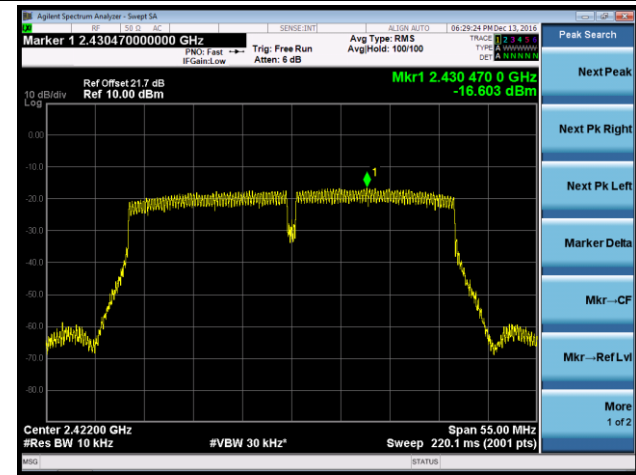

802.11n-HT40 AVGPDS - Ant 0 / Ant 0 + 1 + 2 + 3

Channel 03 (2422MHz)