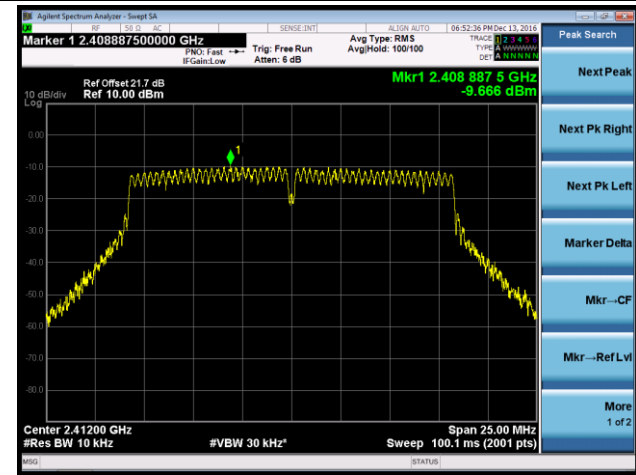

802.11g AVGPDS - Ant 2 / Ant 0 + 1 + 2 + 3

Channel 01 (2412MHz)