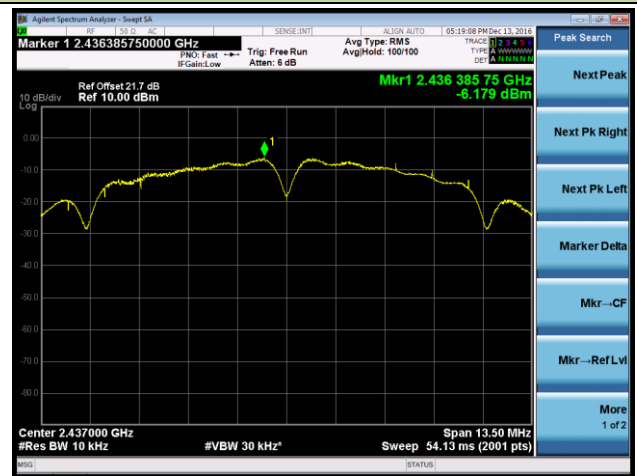

802.11n-HT40 AVGPSD - Ant 3

Channel 03 (2422MHz)

Channel 06 (2437MHz)

Channel 09 (2452MHz)

802.11b AVGPDS - Ant 0 / Ant 0 + 1 + 2 + 3

Channel 01 (2412MHz)

Channel 06 (2437MHz)

Channel 11 (2462MHz)