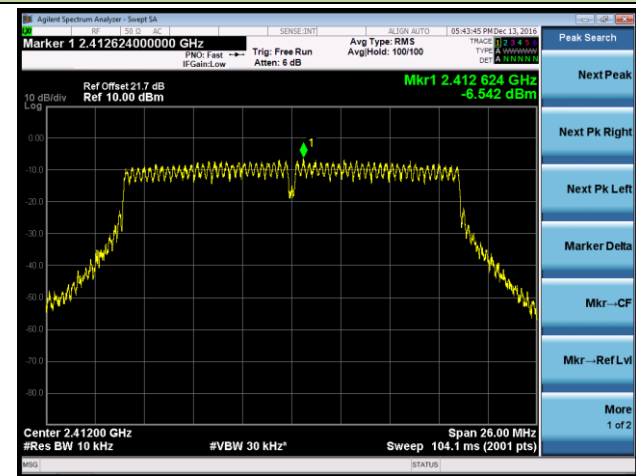

802.11g AVGPDS - Ant 1

Channel 01 (2412MHz)

Channel 06 (2437MHz)

Channel 11 (2462MHz)

802.11n-HT20 AVGPSD - Ant 1

Channel 01 (2412MHz)

Channel 06 (2437MHz)

Channel 11 (2462MHz)