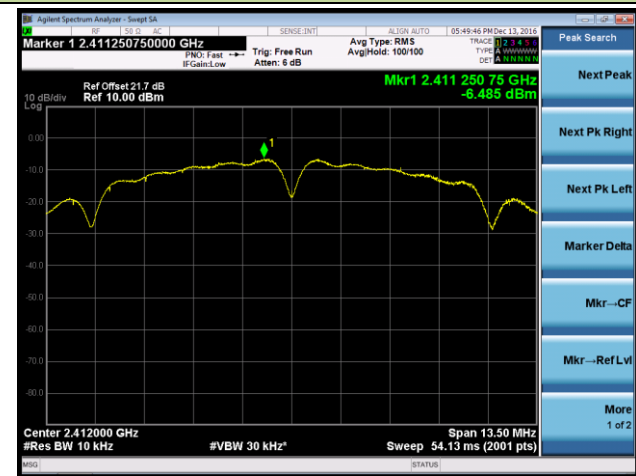

802.11n-HT40 AVGPDS - Ant 0 / Ant 0 + 1 + 2 + 3

Channel 03 (2422MHz)

Channel 06 (2437MHz)

Channel 09 (2452MHz)

802.11b AVGPDS - Ant 1 / Ant 0 + 1 + 2 + 3

Channel 01 (2412MHz)

Channel 06 (2437MHz)

Channel 11 (2462MHz)