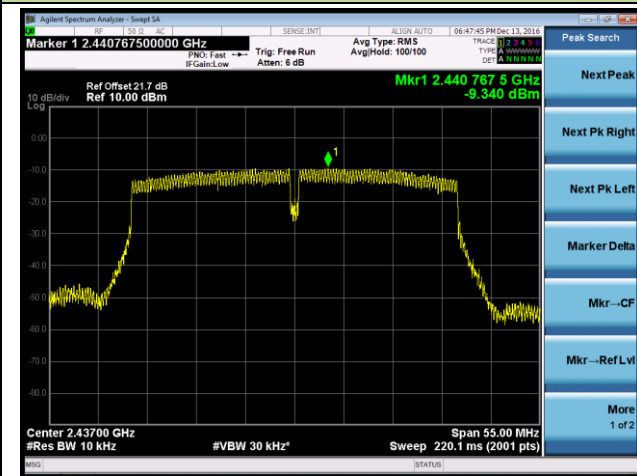

Channel 06 (2437MHz)