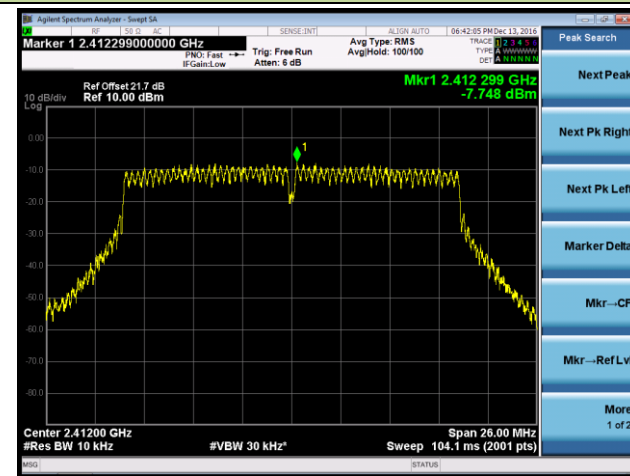

802.11g AVGPDS - Ant 2

Channel 01 (2412MHz)

Channel 06 (2437MHz)

Channel 11 (2462MHz)

802.11n-HT20 AVGPSD - Ant 2

Channel 01 (2412MHz)

Channel 06 (2437MHz)

Channel 11 (2462MHz)