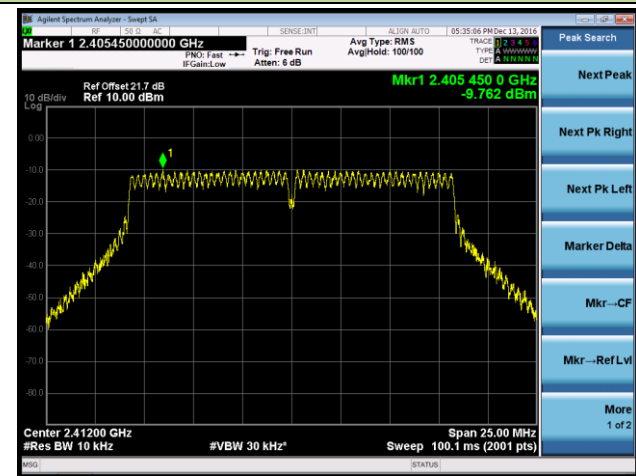

802.11g AVGPDS - Ant 0 / Ant 0 + 1 + 2 + 3

Channel 01 (2412MHz)