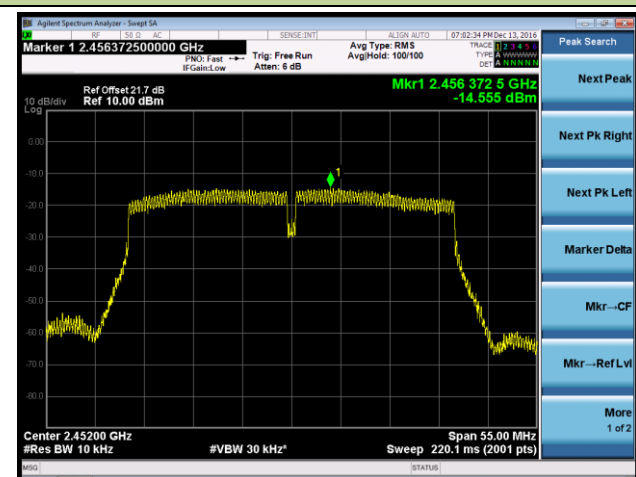

802.11n-HT40 AVGPDS - Ant 2 / Ant 0 + 1 + 2 + 3

Channel 03 (2422MHz)

Channel 06 (2437MHz)

Channel 09 (2452MHz)

802.11b AVGPDS - Ant 3 / Ant 0 + 1 + 2 + 3

Channel 01 (2412MHz)

Channel 06 (2437MHz)

Channel 11 (2462MHz)