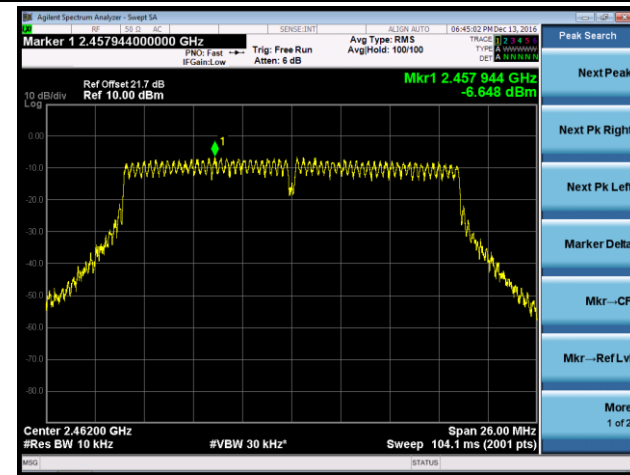

802.11g AVGPDS - Ant 2

Channel 01 (2412MHz)

Channel 06 (2437MHz)

Channel 11 (2462MHz)

802.11n-HT20 AVGPSD - Ant 2

Channel 01 (2412MHz)

Channel 06 (2437MHz)

Channel 11 (2462MHz)