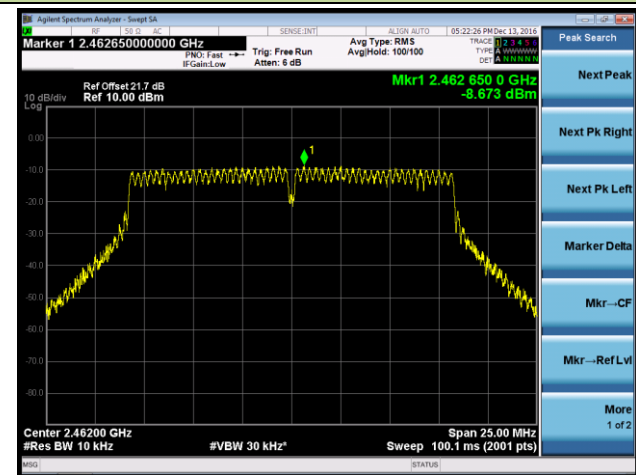

802.11g AVGPDS - Ant 0 / Ant 0 + 1 + 2 + 3

Channel 01 (2412MHz)

Channel 06 (2437MHz)

Channel 11 (2462MHz)

802.11n-HT20 AVGPDS - Ant 0 / Ant 0 + 1 + 2 + 3

Channel 01 (2412MHz)

Channel 06 (2437MHz)

Channel 11 (2462MHz)