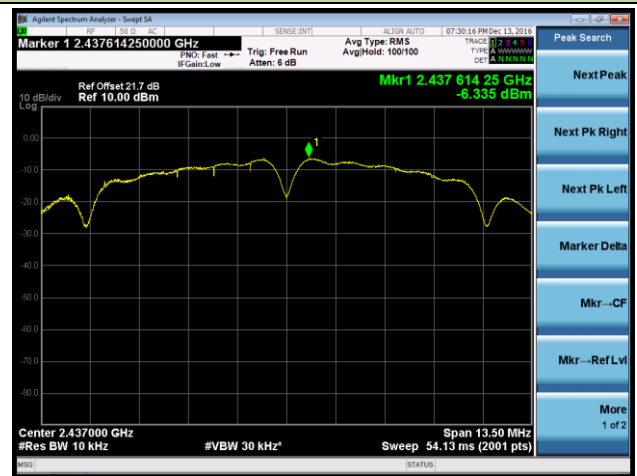

802.11n-HT40 AVGPDS - Ant 2 / Ant 0 + 1 + 2 + 3

Channel 03 (2422MHz)

Channel 06 (2437MHz)

Channel 09 (2452MHz)

802.11b AVGPDS - Ant 3 / Ant 0 + 1 + 2 + 3

Channel 01 (2412MHz)

Channel 06 (2437MHz)

Channel 11 (2462MHz)