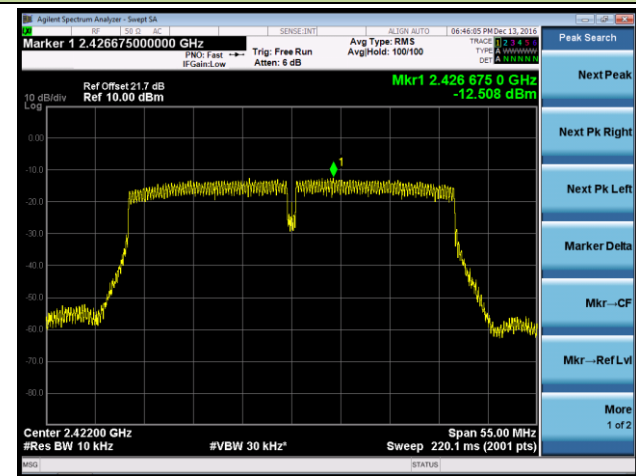

802.11n-HT40 AVGPSSD - Ant 2

Channel 03 (2422MHz)