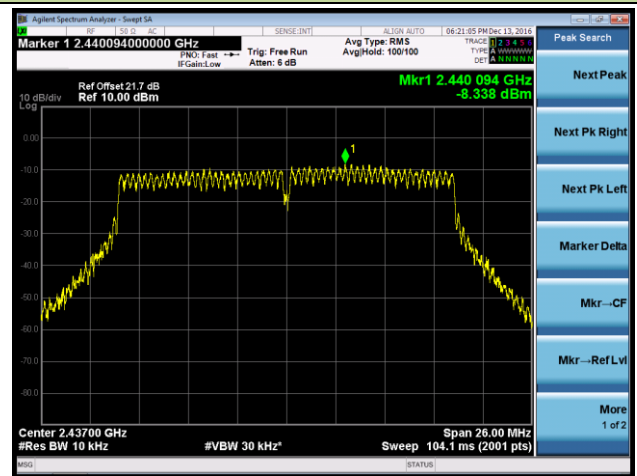

802.11g AVGPDS - Ant 1 / Ant 0 + 1 + 2 + 3

Channel 01 (2412MHz)

Channel 06 (2437MHz)

Channel 11 (2462MHz)

802.11n-HT20 AVGPDS - Ant 1 / Ant 0 + 1 + 2 + 3

Channel 01 (2412MHz)

Channel 06 (2437MHz)

Channel 11 (2462MHz)