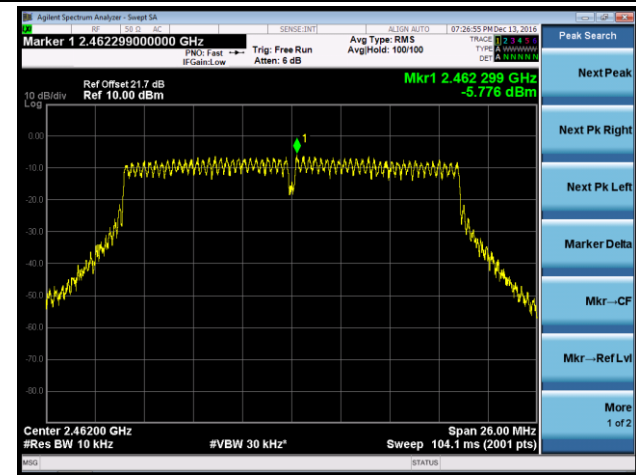

802.11g AVGPDS - Ant 3

Channel 01 (2412MHz)

Channel 06 (2437MHz)

Channel 11 (2462MHz)

802.11n-HT20 AVGPSD - Ant 3

Channel 01 (2412MHz)

Channel 06 (2437MHz)

Channel 11 (2462MHz)