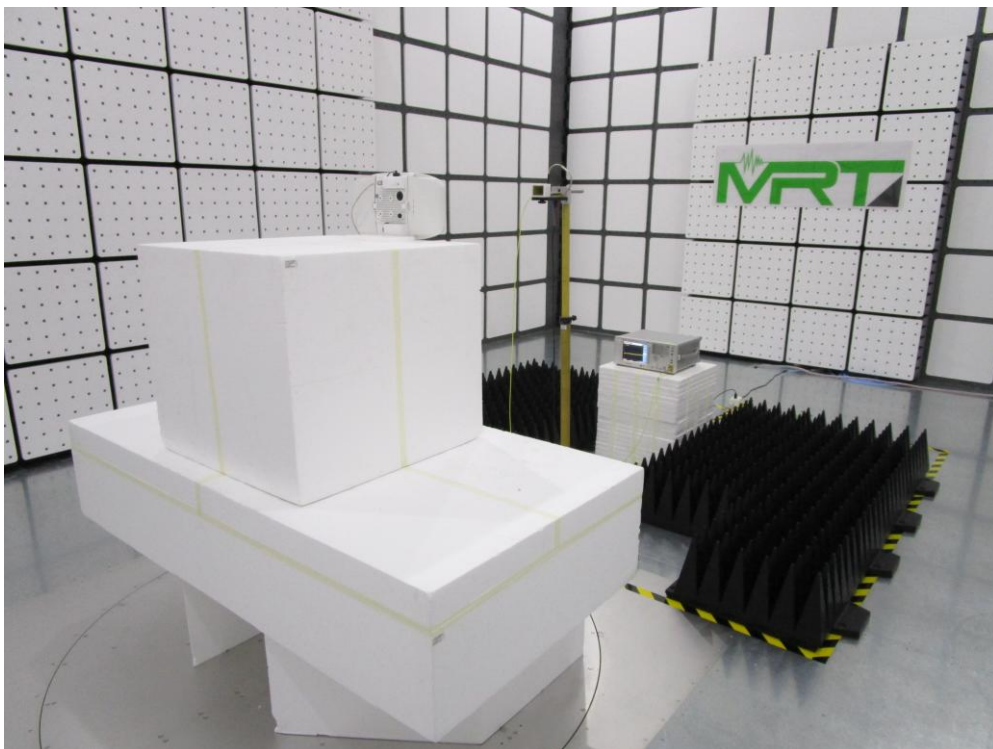

Description: Galtronics Directional Antenna Radiated Emission Test Setup for 9kHz ~ 30MHz