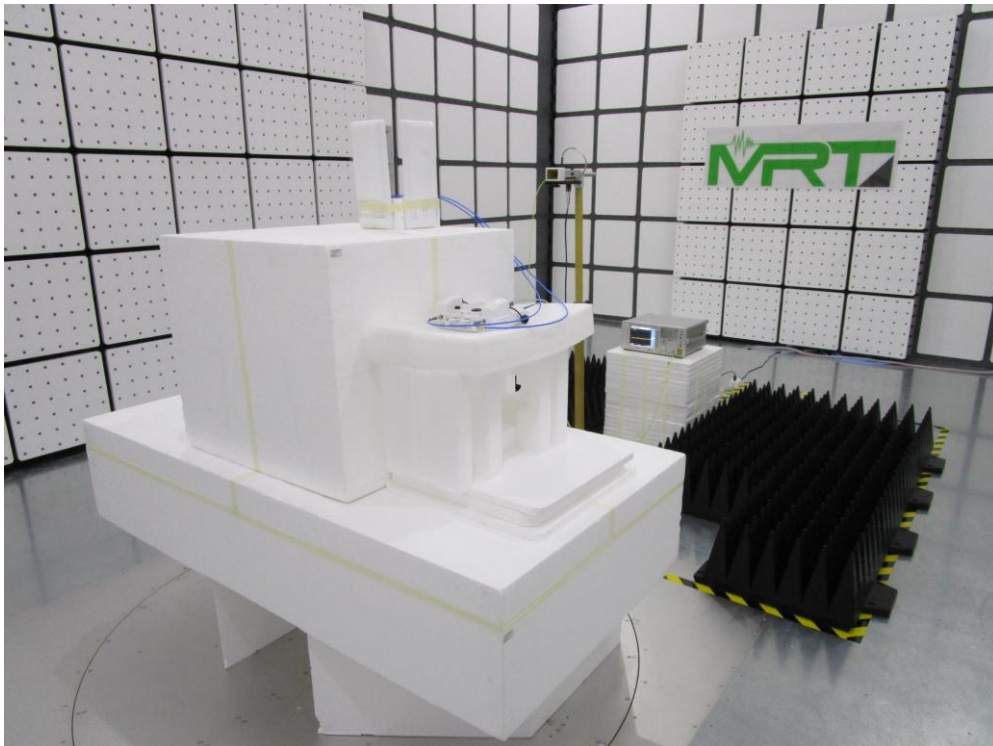

Description: Directional Antenna 1356.17.0077 Radiated Emission Test Setup for 9kHz ~ 30MHz