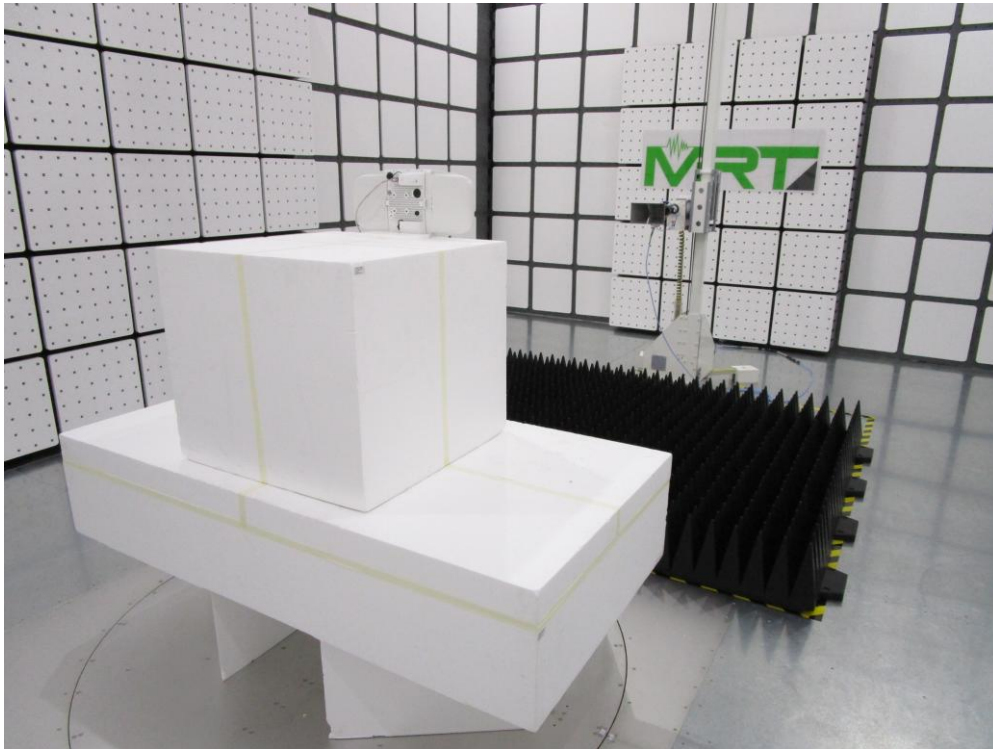

Description: Galtronics Directional Antenna Radiated Emission Test Setup for 18GHz ~ 40GHz