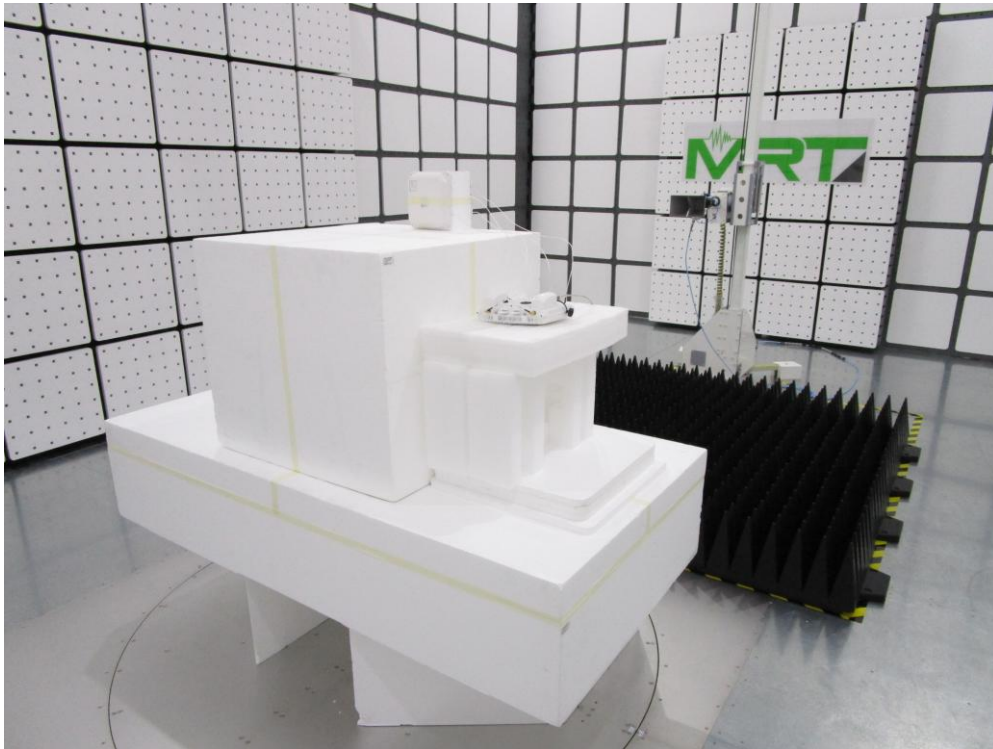

FCC 15C & 15E Test Photograph

Description: Front view of Conducted Emission Test Setup

Description: Back view of Conducted Emission Test Setup

Description: FPMI2458-DP4RPSMA Antenna Radiated Emission Test Setup for 9kHz ~ 30MHz

Description: FPMI2458-DP4RPSMA Antenna Radiated Emission Test Setup for 30MHz ~ 1GHz

Description: FPMI2458-DP4RPSMA Antenna Radiated Emission Test Setup for 1GHz ~ 18GHz

Description: FPMI2458-DP4RPSMA Antenna Radiated Emission Test Setup for 18GHz ~ 40GHz

Description: FPMI2458-DP2RPSMA Antenna Radiated Emission Test Setup for 9kHz ~ 30MHz

Description: FPMI2458-DP2RPSMA Antenna Radiated Emission Test Setup for 30MHz ~ 1GHz

Description: FPMI2458-DP2RPSMA Antenna Radiated Emission Test Setup for 1GHz ~ 18GHz