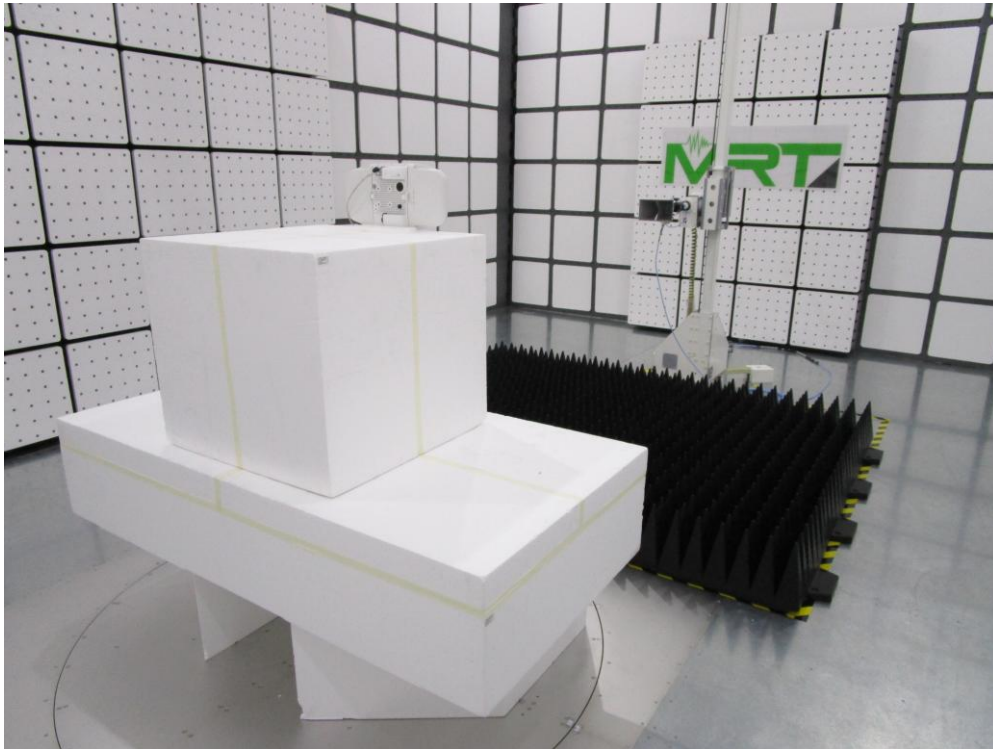

Description: Galtronics Omni Antenna Radiated Emission Test Setup for 18GHz ~ 40GHz