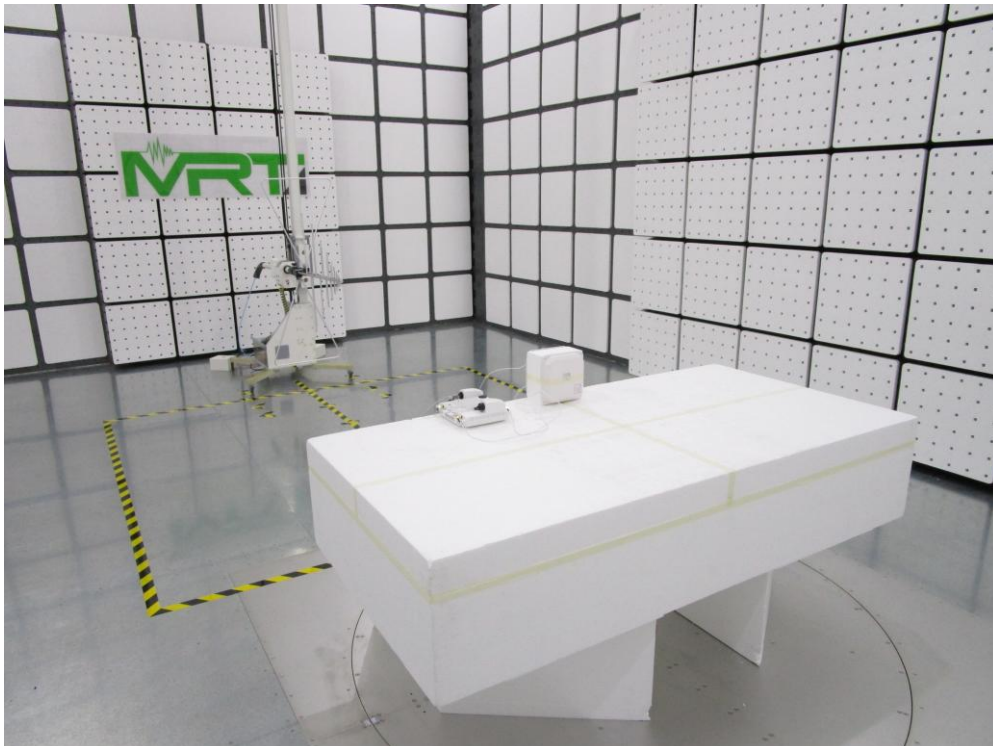

FCC 15C & 15E Test Photograph

Description: Front view of Conducted Emission Test Setup

Description: Back view of Conducted Emission Test Setup

Description: FPMI2458-DP4RPSMA Antenna Radiated Emission Test Setup for 9kHz ~ 30MHz

Description: FPMI2458-DP4RPSMA Antenna Radiated Emission Test Setup for 30MHz ~ 1GHz

Description: FPMI2458-DP4RPSMA Antenna Radiated Emission Test Setup for 1GHz ~ 18GHz

Description: FPMI2458-DP4RPSMA Antenna Radiated Emission Test Setup for 18GHz ~ 40GHz

Description: FPMI2458-DP2RPSMA Antenna Radiated Emission Test Setup for 9kHz ~ 30MHz

Description: FPMI2458-DP2RPSMA Antenna Radiated Emission Test Setup for 30MHz ~ 1GHz

Description: FPMI2458-DP2RPSMA Antenna Radiated Emission Test Setup for 1GHz ~ 18GHz