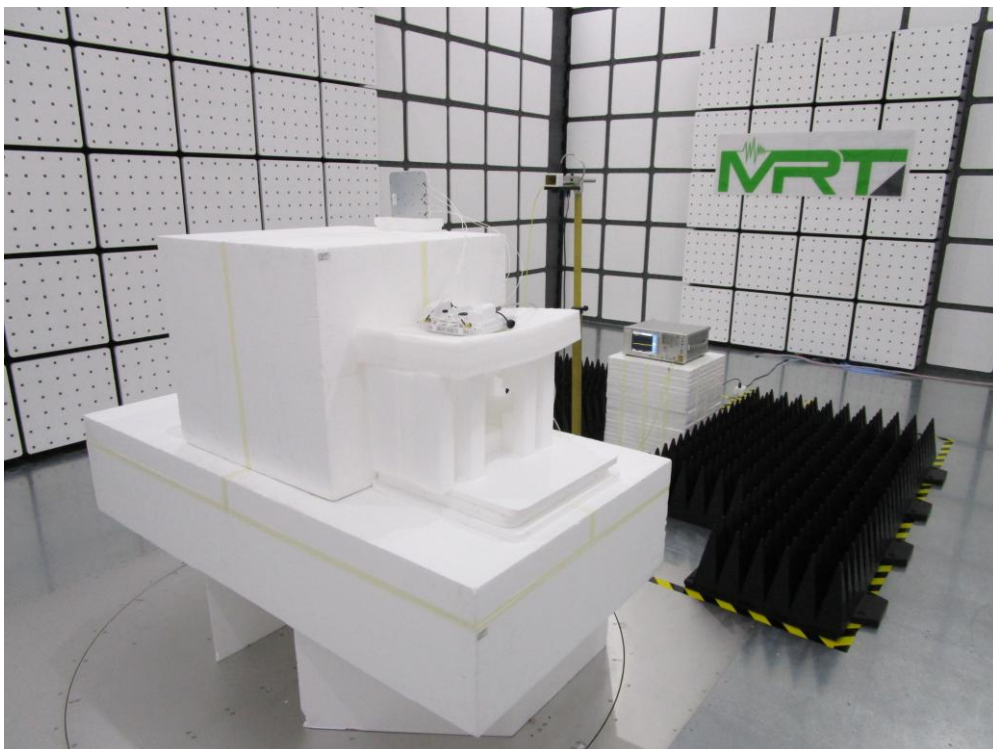

FCC 15C & 15E Test Photograph

Description: Front view of Conducted Emission Test Setup

Description: Back view of Conducted Emission Test Setup

Description: FPMI2458-DP4RPSMA Antenna Radiated Emission Test Setup for 9kHz ~ 30MHz

Description: FPMI2458-DP4RPSMA Antenna Radiated Emission Test Setup for 30MHz ~ 1GHz

Description: FPMI2458-DP4RPSMA Antenna Radiated Emission Test Setup for 1GHz ~ 18GHz

Description: FPMI2458-DP4RPSMA Antenna Radiated Emission Test Setup for 18GHz ~ 40GHz