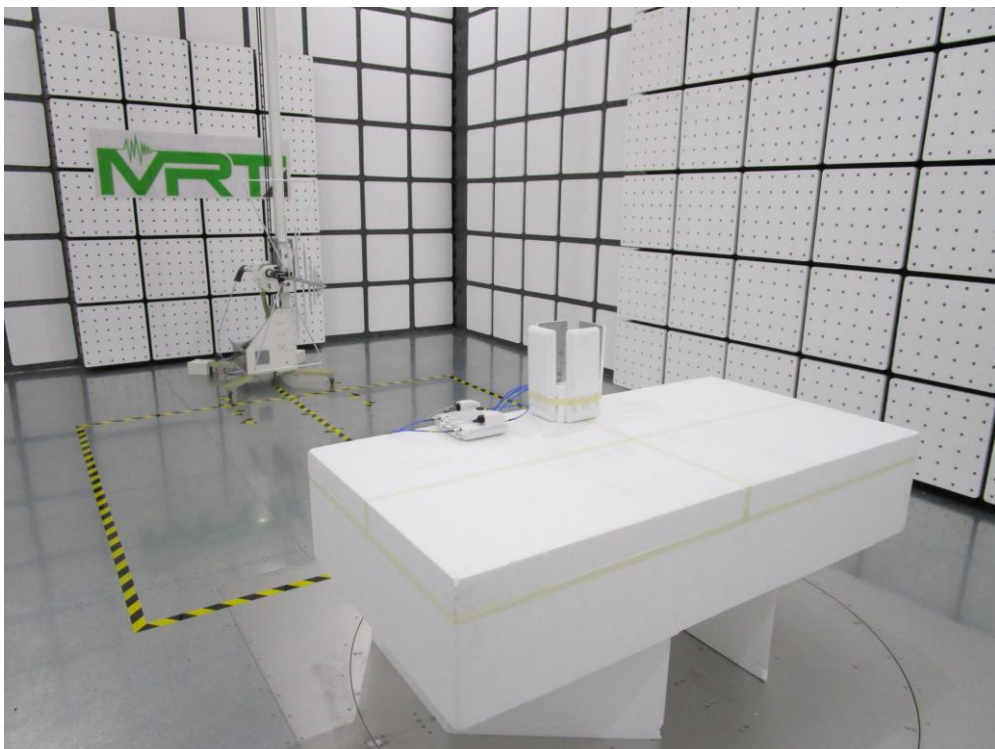

Description: Sector-Antenna 1356.17.0011 Antenna Radiated Emission Test Setup for 1GHz ~ 18GHz