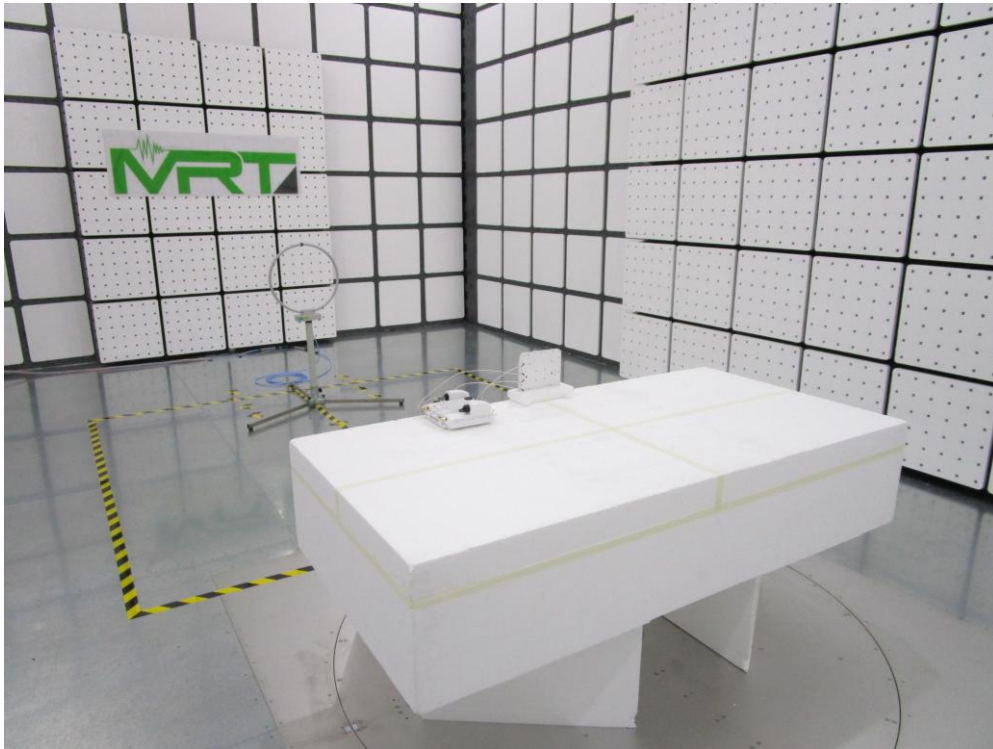

FCC 15C & 15E Test Photograph

Description: Front view of Conducted Emission Test Setup

Description: Back view of Conducted Emission Test Setup

Description: FPMI2458-DP4RPSMA Antenna Radiated Emission Test Setup for 9kHz ~ 30MHz

Description: FPMI2458-DP4RPSMA Antenna Radiated Emission Test Setup for 30MHz ~ 1GHz

Description: FPMI2458-DP4RPSMA Antenna Radiated Emission Test Setup for 1GHz ~ 18GHz

Description: FPMI2458-DP4RPSMA Antenna Radiated Emission Test Setup for 18GHz ~ 40GHz