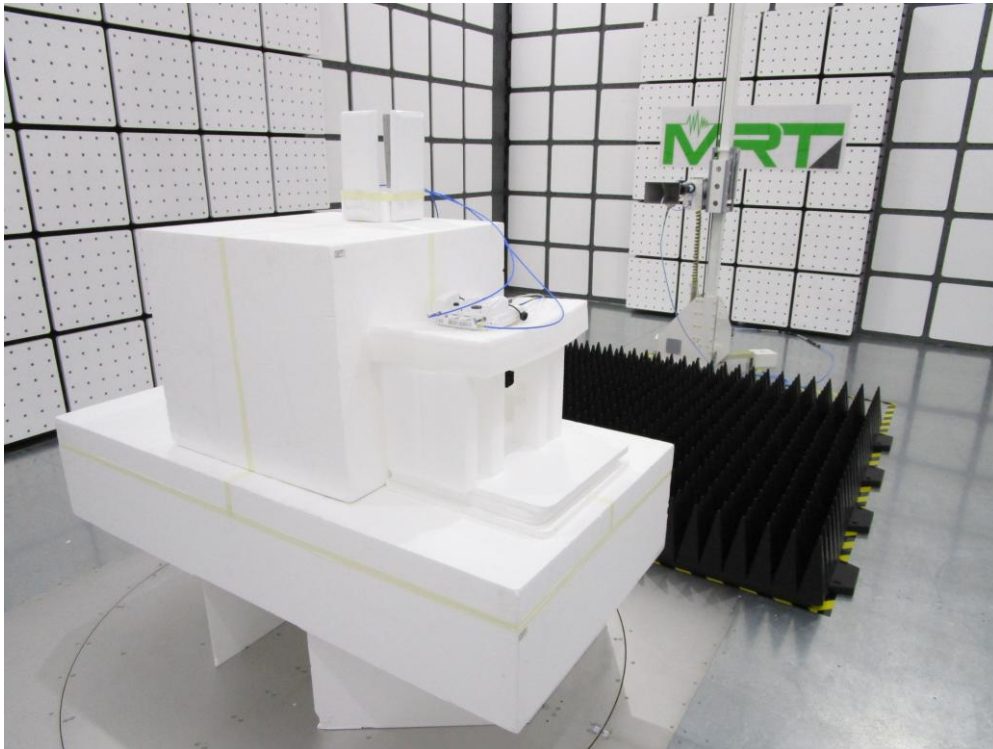

Description: Sector-Antenna 1356.17.0011 Antenna Radiated Emission Test Setup for 18GHz ~ 40GHz