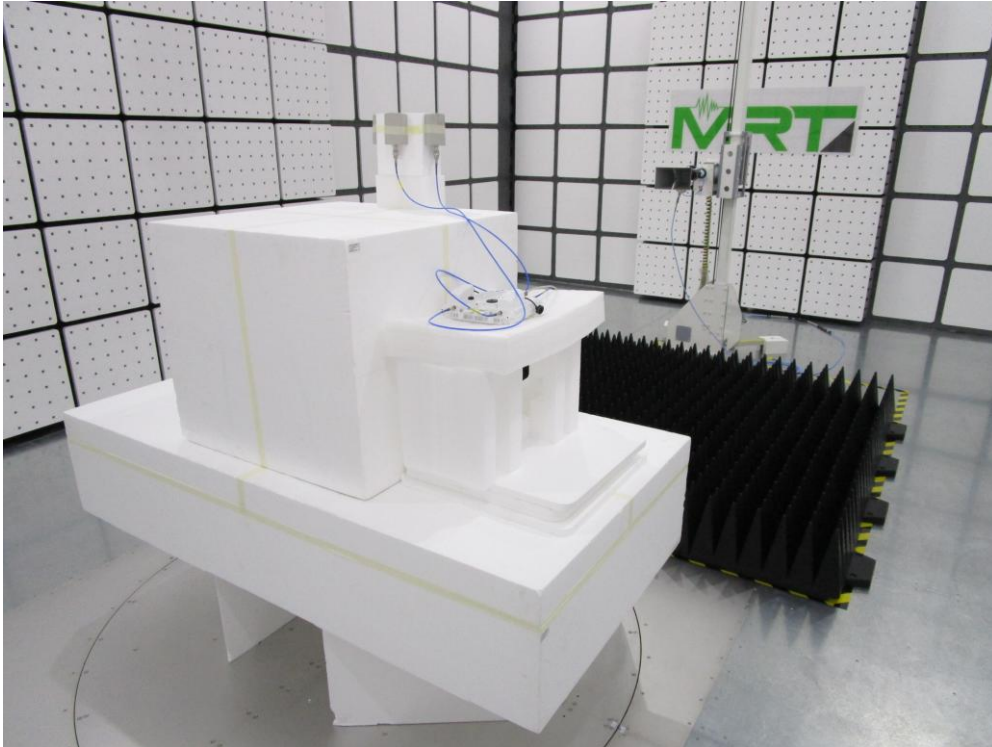

Description: Sector-Antenna 1356.17.0011 Antenna Radiated Emission Test Setup for 18GHz ~ 40GHz

Description: Directional Antenna 1356.17.0077 Radiated Emission Test Setup for 9kHz ~ 30MHz

Description: Directional Antenna 1356.17.0077 Radiated Emission Test Setup for 30MHz ~ 1GHz

Description: Directional Antenna 1356.17.0077 Radiated Emission Test Setup for 1GHz ~ 18GHz

Description: Directional Antenna 1356.17.0077 Radiated Emission Test Setup for 18GHz ~ 40GHz