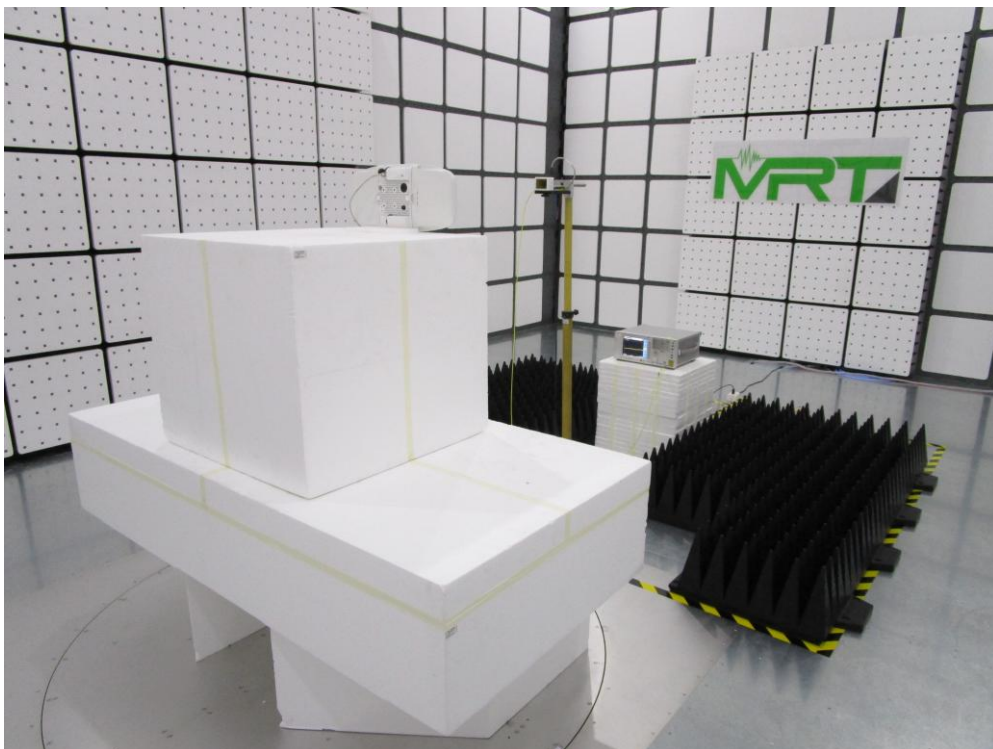

Description: Sector-Antenna 1356.17.0011 Antenna Radiated Emission Test Setup for 9kHz ~ 30MHz