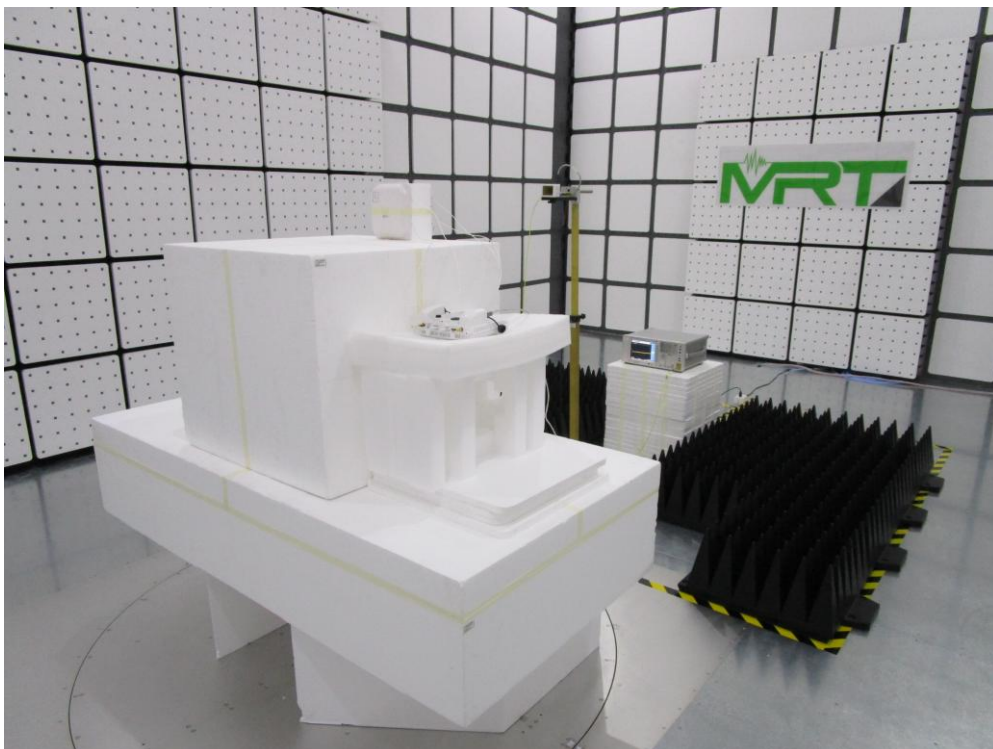

Description: Galtronics Omni Antenna Radiated Emission Test Setup for 9kHz ~ 30MHz