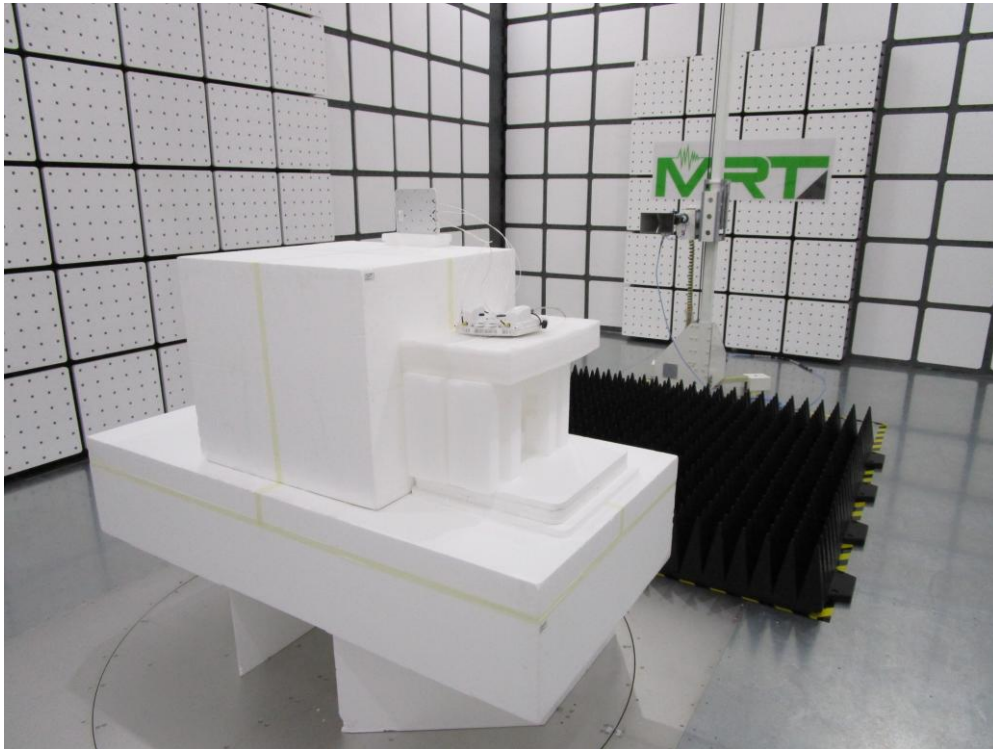

FCC 15C & 15E Test Photograph

Description: Front view of Conducted Emission Test Setup

Description: Back view of Conducted Emission Test Setup

Description: FPMI2458-DP4RPSMA Antenna Radiated Emission Test Setup for 9kHz ~ 30MHz

Description: FPMI2458-DP4RPSMA Antenna Radiated Emission Test Setup for 30MHz ~ 1GHz

Description: FPMI2458-DP4RPSMA Antenna Radiated Emission Test Setup for 1GHz ~ 18GHz

Description: FPMI2458-DP4RPSMA Antenna Radiated Emission Test Setup for 18GHz ~ 40GHz