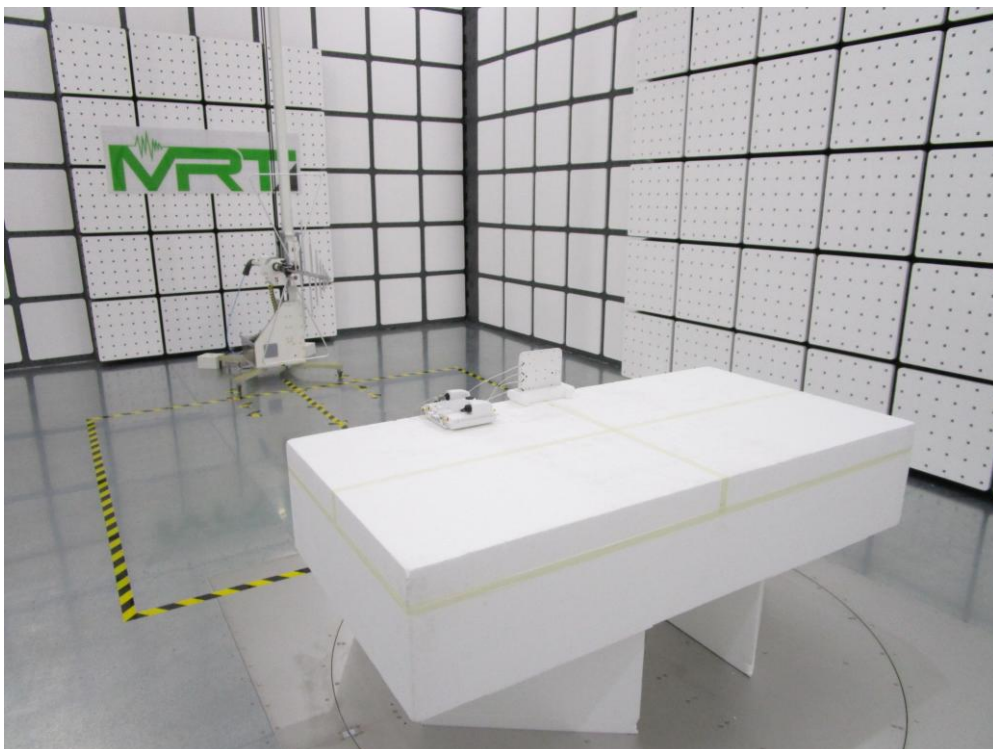

FCC 15C & 15E Test Photograph

Description: Front view of Conducted Emission Test Setup

Description: Back view of Conducted Emission Test Setup

Description: FPMI2458-DP4RPSMA Antenna Radiated Emission Test Setup for 9kHz ~ 30MHz

Description: FPMI2458-DP4RPSMA Antenna Radiated Emission Test Setup for 30MHz ~ 1GHz

Description: FPMI2458-DP4RPSMA Antenna Radiated Emission Test Setup for 1GHz ~ 18GHz

Description: FPMI2458-DP4RPSMA Antenna Radiated Emission Test Setup for 18GHz ~ 40GHz