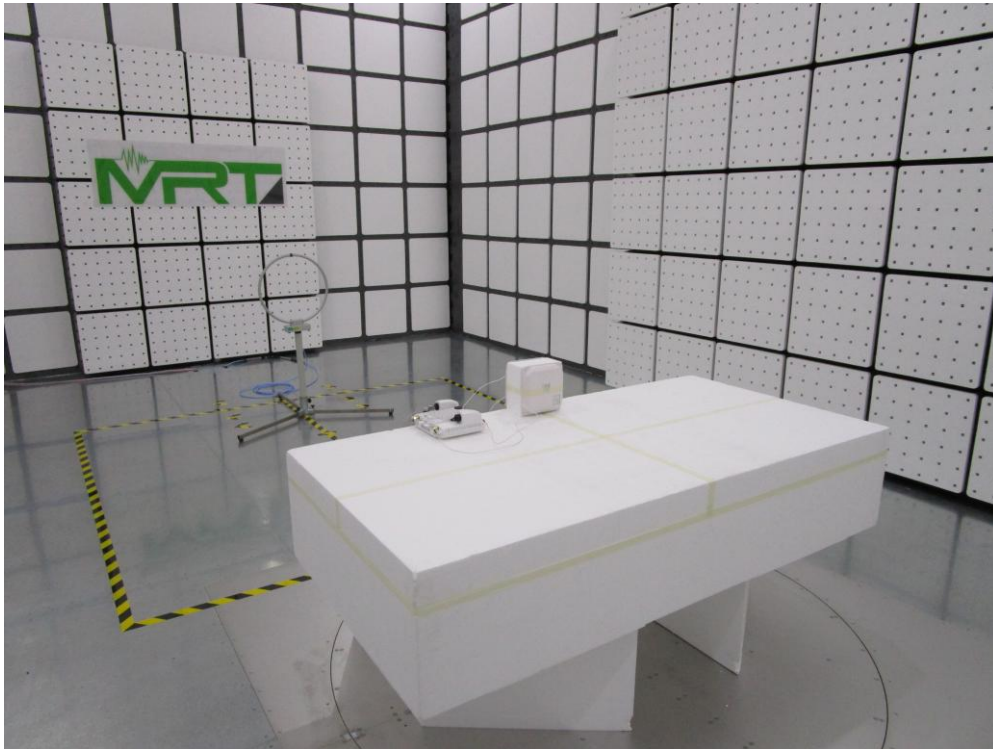

FCC 15C & 15E Test Photograph

Description: Front view of Conducted Emission Test Setup

Description: Back view of Conducted Emission Test Setup

Description: FPMI2458-DP4RPSMA Antenna Radiated Emission Test Setup for 9kHz ~ 30MHz

Description: FPMI2458-DP4RPSMA Antenna Radiated Emission Test Setup for 30MHz ~ 1GHz

Description: FPMI2458-DP4RPSMA Antenna Radiated Emission Test Setup for 1GHz ~ 18GHz

Description: FPMI2458-DP4RPSMA Antenna Radiated Emission Test Setup for 18GHz ~ 40GHz

Description: FPMI2458-DP2RPSMA Antenna Radiated Emission Test Setup for 9kHz ~ 30MHz

Description: FPMI2458-DP2RPSMA Antenna Radiated Emission Test Setup for 30MHz ~ 1GHz

Description: FPMI2458-DP2RPSMA Antenna Radiated Emission Test Setup for 1GHz ~ 18GHz