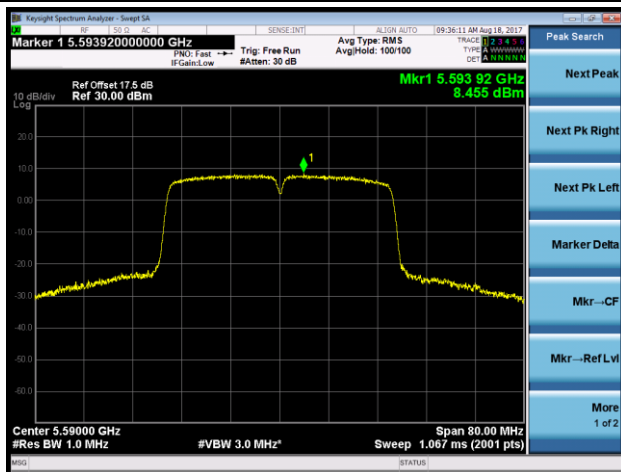

Channel 118 (5590MHz)