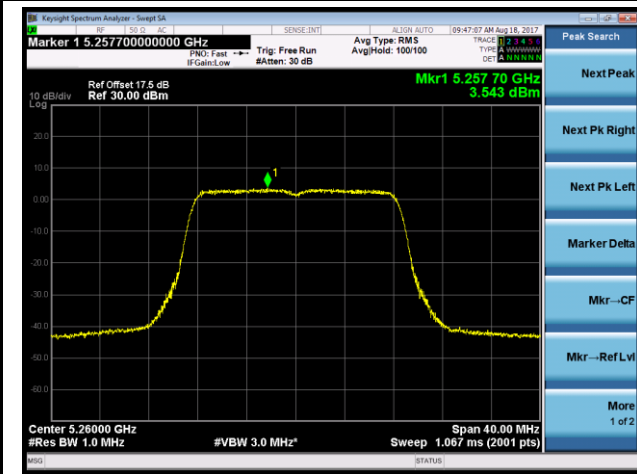

802.11a Power Spectral Density - Ant 1 / Ant 1 + 2 (CDD Mode)

Channel 52 (5260MHz)