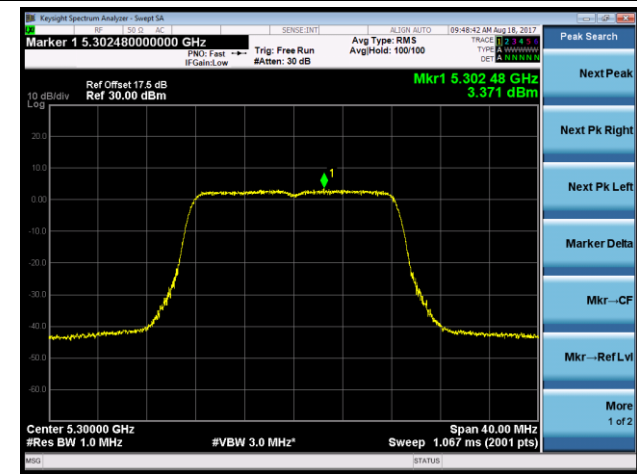

Channel 60 (5300MHz)