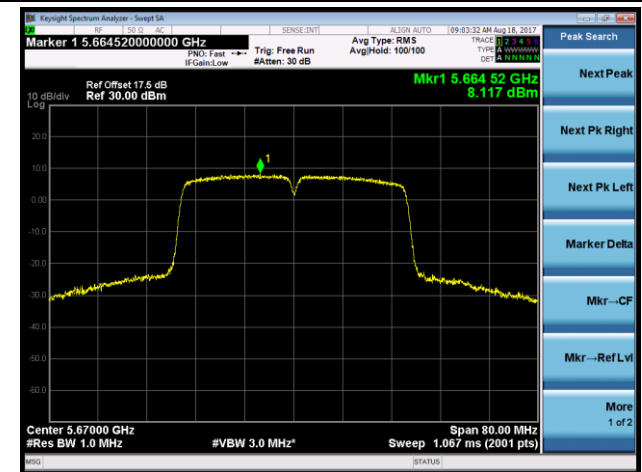

802.11ac-VHT40 Power Spectral Density - Ant 1

Channel 54 (5270MHz)

Channel 62 (5310MHz)

Channel 102 (5510MHz)

Channel 110 (5550MHz)

Channel 118 (5590MHz)

Channel 134 (5670MHz)

Channel 142 (5710MHz)

802.11ac-VHT80 Power Spectral Density - Ant 1

Channel 58 (5290MHz)

Channel 106 (5530MHz)

Channel 122 (5610MHz)

Channel 138 (5690MHz)

802.11a Power Spectral Density - Ant 2

Channel 52 (5260MHz)

Channel 60 (5300MHz)