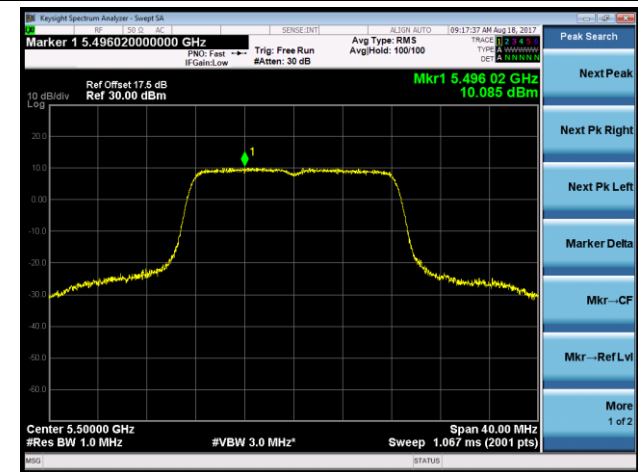

Channel 100 (5500MHz)