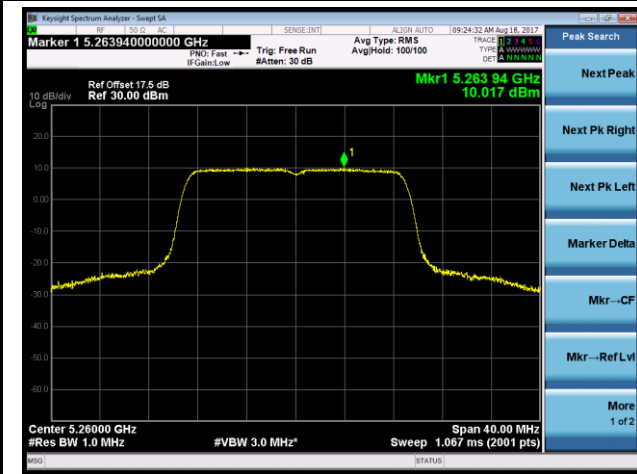

Channel 64 (5320MHz)

Channel 100 (5500MHz)

Channel 116 (5580MHz)

Channel 120 (5600MHz)

802.11n-HT20 Power Spectral Density - Ant 2

Channel 52 (5260MHz)

Channel 60 (5300MHz)

Channel 64 (5320MHz)