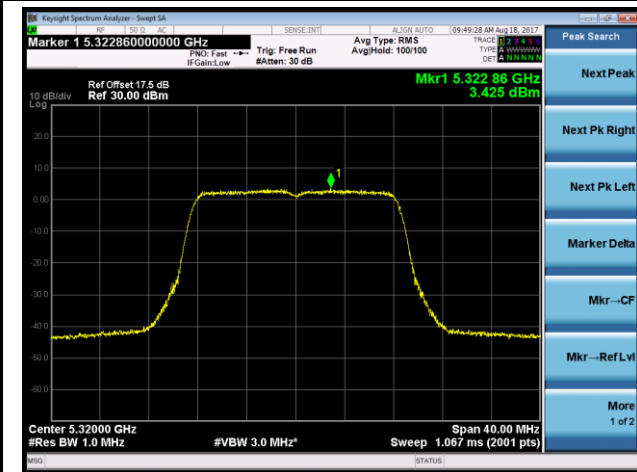

Channel 142 (5710MHz)

802.11ac-VHT80 Power Spectral Density - Ant 2

Channel 58 (5290MHz)

Channel 106 (5530MHz)

Channel 122 (5610MHz)

Channel 138 (5690MHz)

802.11a Power Spectral Density - Ant 1 / Ant 1 + 2 (CDD Mode)

Channel 52 (5260MHz)

Channel 60 (5300MHz)

Channel 64 (5320MHz)

Channel 100 (5500MHz)

Channel 116 (5580MHz)

Channel 120 (5600MHz)

802.11n-HT20 Power Spectral Density - Ant 1 / Ant 1 + 2 (CDD Mode)

Channel 52 (5260MHz)