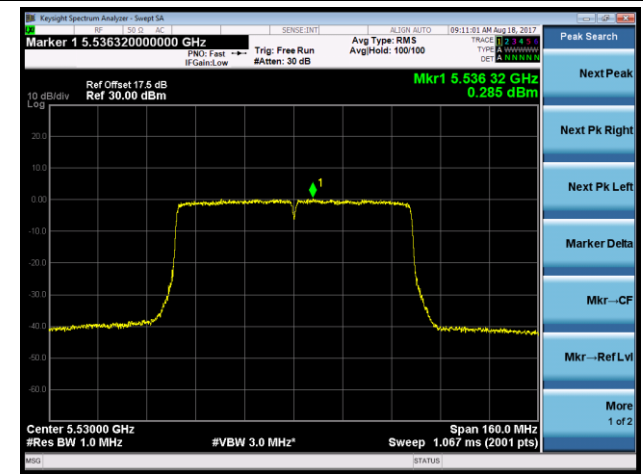

802.11ac-VHT40 Power Spectral Density - Ant 1

Channel 54 (5270MHz)

Channel 62 (5310MHz)

Channel 102 (5510MHz)

Channel 110 (5550MHz)

Channel 118 (5590MHz)

Channel 134 (5670MHz)

Channel 142 (5710MHz)

802.11ac-VHT80 Power Spectral Density - Ant 1

Channel 58 (5290MHz)

Channel 106 (5530MHz)

Channel 122 (5610MHz)

Channel 138 (5690MHz)

802.11a Power Spectral Density - Ant 2

Channel 52 (5260MHz)

Channel 60 (5300MHz)