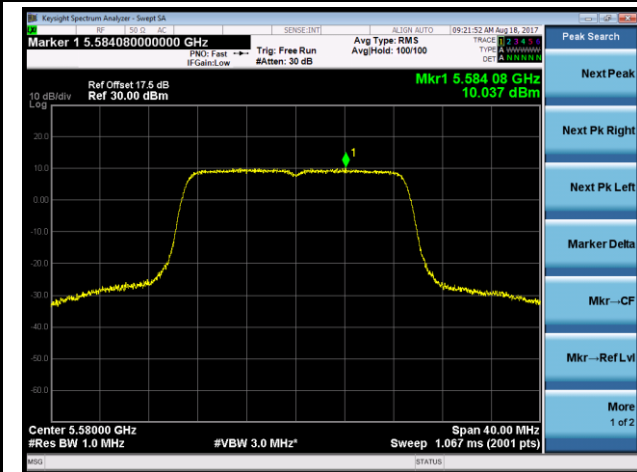

Channel 116 (5580MHz)