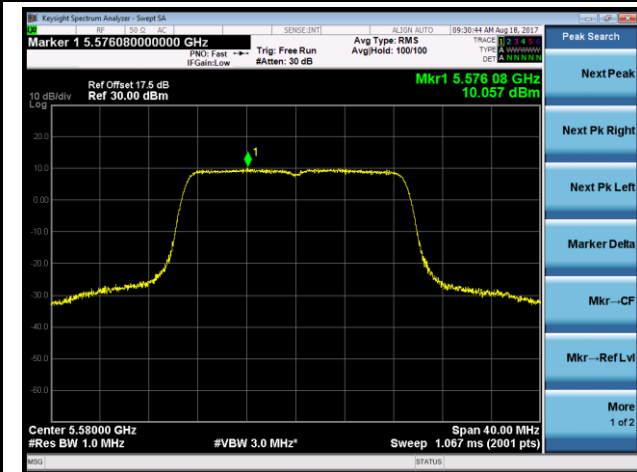

Channel 118 (5590MHz)

Channel 134 (5670MHz)

Channel 142 (5710MHz)

802.11ac-VHT20 Power Spectral Density - Ant 2
Channel 52 (5260MHz)

Channel 60 (5300MHz)

Channel 64 (5320MHz)

Channel 100 (5500MHz)

Channel 116 (5580MHz)