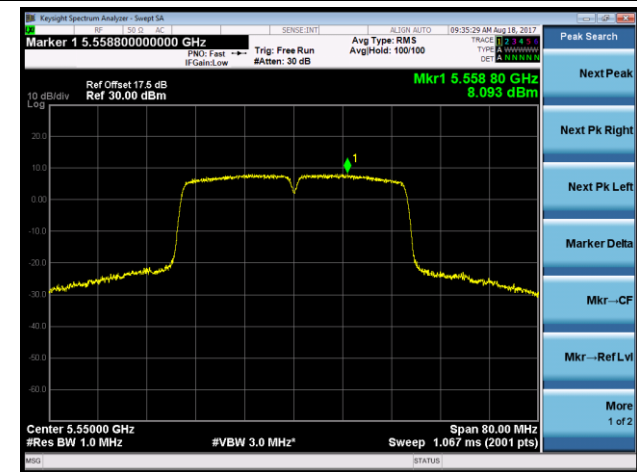

Channel 100 (5500MHz)

Channel 116 (5580MHz)

Channel 120 (5600MHz)

802.11n-HT40 Power Spectral Density - Ant 2

Channel 54 (5270MHz)

Channel 62 (5310MHz)

Channel 102 (5510MHz)

Channel 110 (5550MHz)