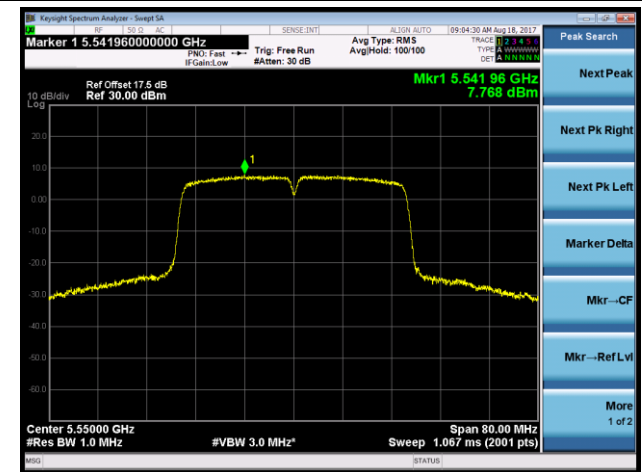

802.11ac-VHT40 Power Spectral Density - Ant 1

Channel 54 (5270MHz)

Channel 62 (5310MHz)

Channel 102 (5510MHz)

Channel 110 (5550MHz)

Channel 118 (5590MHz)

Channel 134 (5670MHz)

Channel 142 (5710MHz)

802.11ac-VHT80 Power Spectral Density - Ant 1

Channel 58 (5290MHz)

Channel 106 (5530MHz)

Channel 122 (5610MHz)

Channel 138 (5690MHz)

802.11a Power Spectral Density - Ant 2

Channel 52 (5260MHz)

Channel 60 (5300MHz)