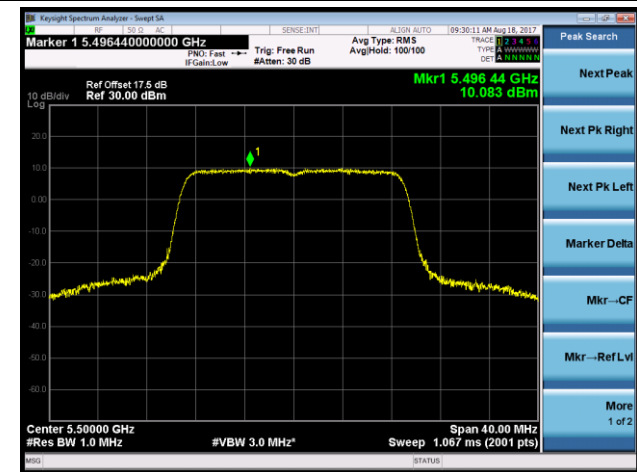

Channel 118 (5590MHz)

Channel 134 (5670MHz)

Channel 142 (5710MHz)

802.11ac-VHT20 Power Spectral Density - Ant 2
Channel 52 (5260MHz)

Channel 60 (5300MHz)

Channel 64 (5320MHz)

Channel 100 (5500MHz)

Channel 116 (5580MHz)