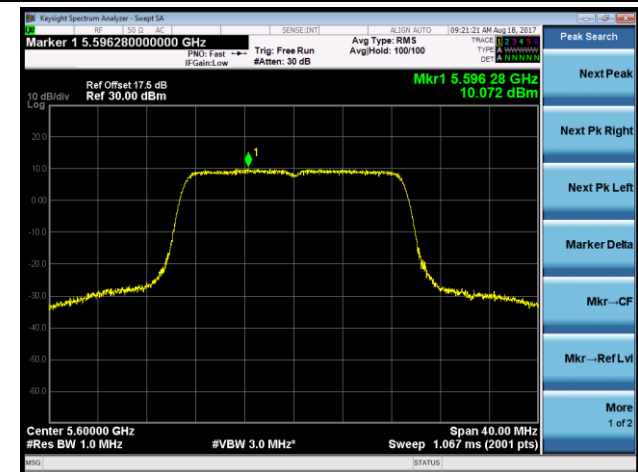

Channel 120 (5600MHz)