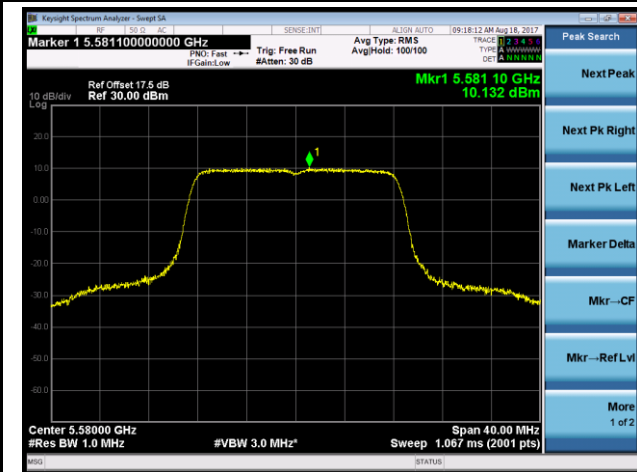

Channel 116 (5580MHz)