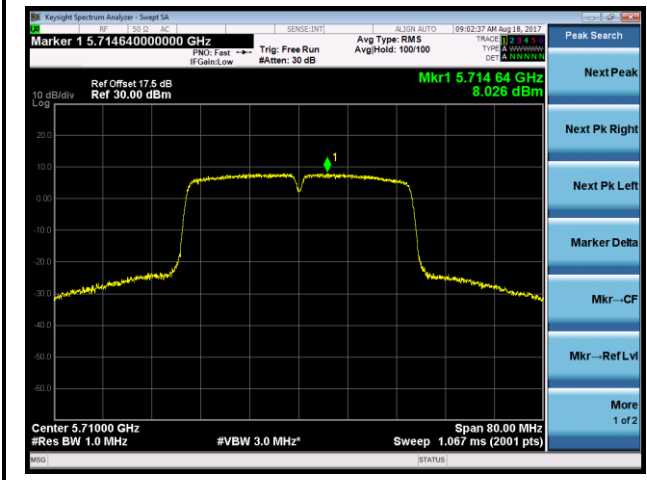

802.11ac-VHT40 Power Spectral Density - Ant 1

Channel 54 (5270MHz)

Channel 62 (5310MHz)

Channel 102 (5510MHz)

Channel 110 (5550MHz)

Channel 118 (5590MHz)

Channel 134 (5670MHz)

Channel 142 (5710MHz)

802.11ac-VHT80 Power Spectral Density - Ant 1

Channel 58 (5290MHz)

Channel 106 (5530MHz)

Channel 122 (5610MHz)

Channel 138 (5690MHz)

802.11a Power Spectral Density - Ant 2

Channel 52 (5260MHz)

Channel 60 (5300MHz)