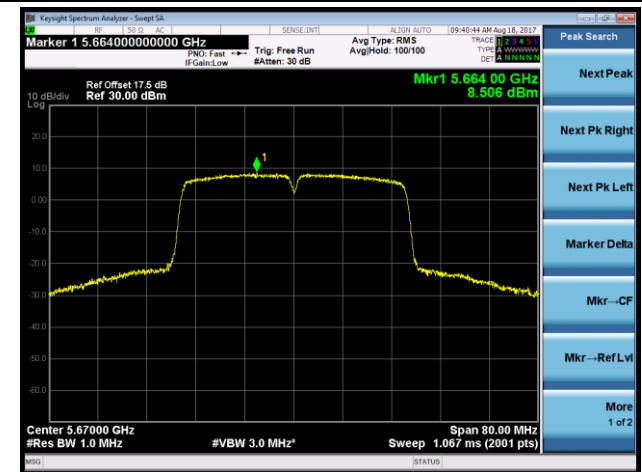

Channel 120 (5600MHz)

802.11ac-VHT40 Power Spectral Density - Ant 2

Channel 54 (5270MHz)

Channel 62 (5310MHz)

Channel 102 (5510MHz)

Channel 110 (5550MHz)

Channel 118 (5590MHz)

Channel 134 (5670MHz)

Channel 142 (5710MHz)

802.11ac-VHT80 Power Spectral Density - Ant 2

Channel 58 (5290MHz)

Channel 106 (5530MHz)

Channel 122 (5610MHz)

Channel 138 (5690MHz)

802.11a Power Spectral Density - Ant 1 / Ant 1 + 2 (CDD Mode)