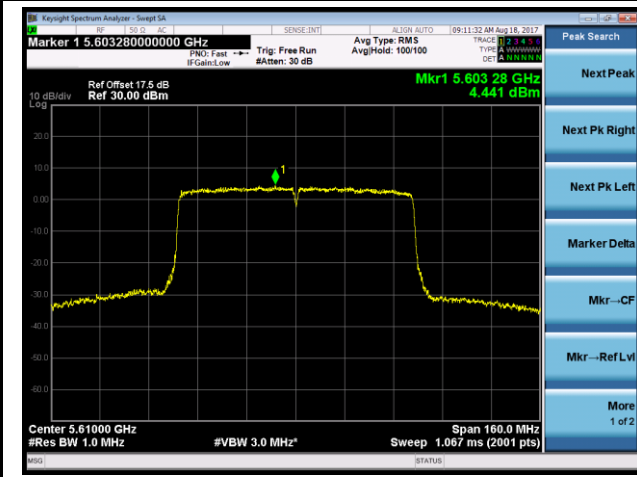

802.11ac-VHT80 Power Spectral Density - Ant 1

Channel 58 (5290MHz)

Channel 106 (5530MHz)

Channel 122 (5610MHz)

Channel 138 (5690MHz)

802.11a Power Spectral Density - Ant 2

Channel 52 (5260MHz)

Channel 60 (5300MHz)