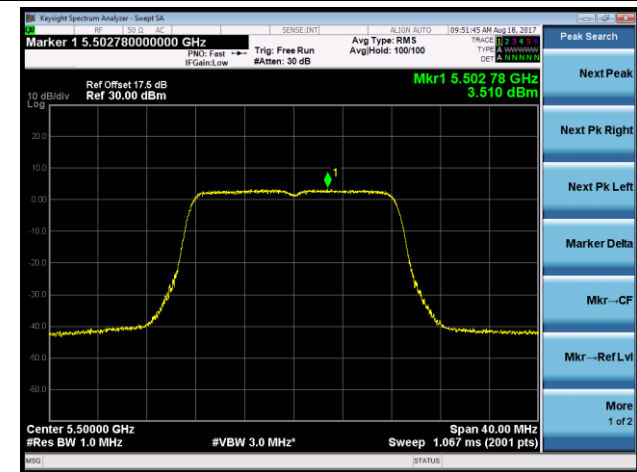

Channel 142 (5710MHz)

802.11ac-VHT80 Power Spectral Density - Ant 2

Channel 58 (5290MHz)

Channel 106 (5530MHz)

Channel 122 (5610MHz)

Channel 138 (5690MHz)

802.11a Power Spectral Density - Ant 1 / Ant 1 + 2 (CDD Mode)

Channel 52 (5260MHz)

Channel 60 (5300MHz)

Channel 64 (5320MHz)

Channel 100 (5500MHz)

Channel 116 (5580MHz)

Channel 120 (5600MHz)

802.11n-HT20 Power Spectral Density - Ant 1 / Ant 1 + 2 (CDD Mode)

Channel 52 (5260MHz)