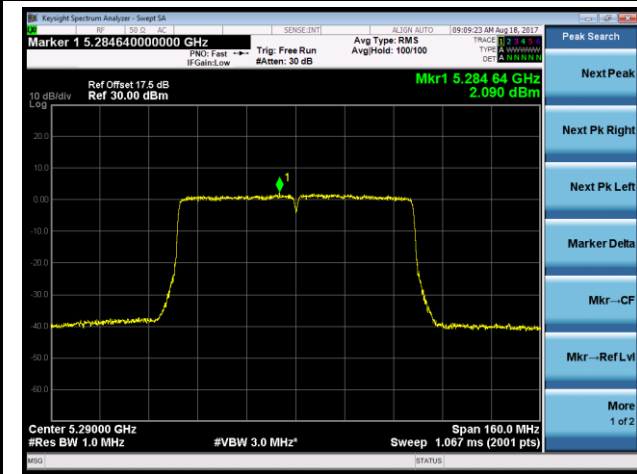

802.11ac-VHT40 Power Spectral Density - Ant 1

Channel 54 (5270MHz)

Channel 62 (5310MHz)

Channel 102 (5510MHz)

Channel 110 (5550MHz)

Channel 118 (5590MHz)

Channel 134 (5670MHz)

Channel 142 (5710MHz)

802.11ac-VHT80 Power Spectral Density - Ant 1

Channel 58 (5290MHz)

Channel 106 (5530MHz)

Channel 122 (5610MHz)

Channel 138 (5690MHz)

802.11a Power Spectral Density - Ant 2

Channel 52 (5260MHz)

Channel 60 (5300MHz)