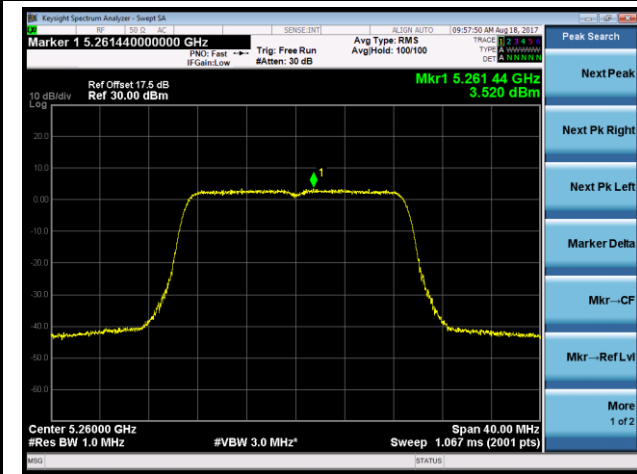

Channel 142 (5710MHz)

802.11ac-VHT80 Power Spectral Density - Ant 2

Channel 58 (5290MHz)

Channel 106 (5530MHz)

Channel 122 (5610MHz)

Channel 138 (5690MHz)

802.11a Power Spectral Density - Ant 1 / Ant 1 + 2 (CDD Mode)

Channel 52 (5260MHz)

Channel 60 (5300MHz)

Channel 64 (5320MHz)

Channel 100 (5500MHz)

Channel 116 (5580MHz)

Channel 120 (5600MHz)

802.11n-HT20 Power Spectral Density - Ant 1 / Ant 1 + 2 (CDD Mode)

Channel 52 (5260MHz)