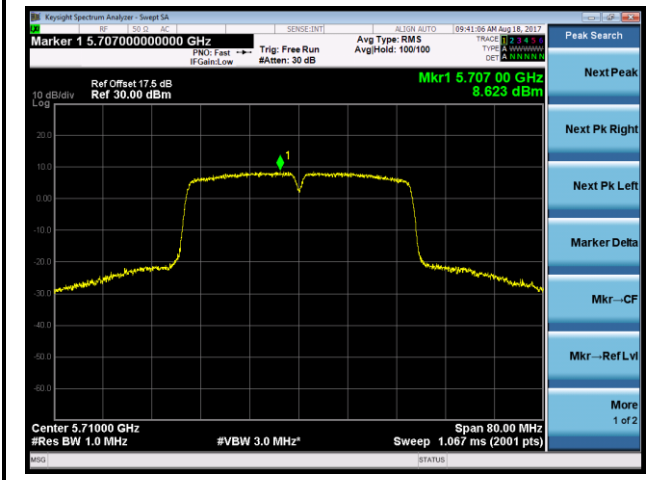

Channel 120 (5600MHz)

802.11ac-VHT40 Power Spectral Density - Ant 2

Channel 54 (5270MHz)

Channel 62 (5310MHz)

Channel 102 (5510MHz)

Channel 110 (5550MHz)

Channel 118 (5590MHz)

Channel 134 (5670MHz)

Channel 142 (5710MHz)

802.11ac-VHT80 Power Spectral Density - Ant 2

Channel 58 (5290MHz)

Channel 106 (5530MHz)

Channel 122 (5610MHz)

Channel 138 (5690MHz)

802.11a Power Spectral Density - Ant 1 / Ant 1 + 2 (CDD Mode)