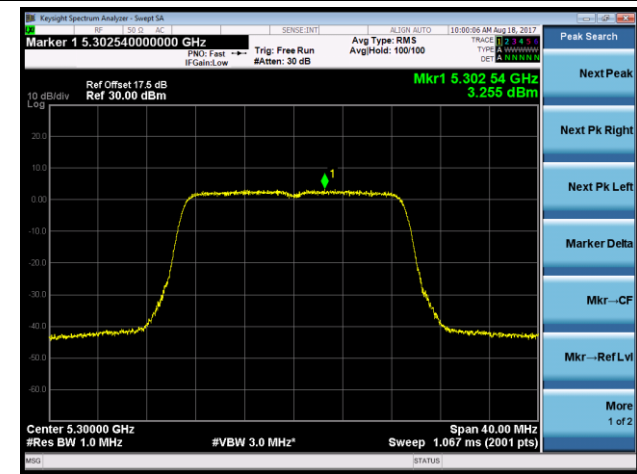

Channel 60 (5300MHz)