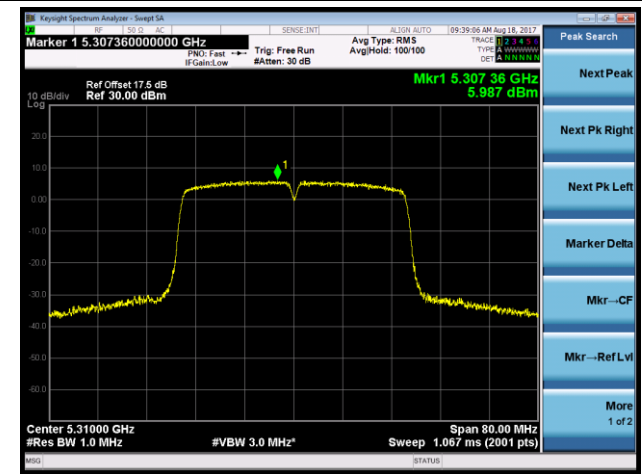

Channel 120 (5600MHz)

802.11ac-VHT40 Power Spectral Density - Ant 2

Channel 54 (5270MHz)

Channel 62 (5310MHz)

Channel 102 (5510MHz)

Channel 110 (5550MHz)

Channel 118 (5590MHz)

Channel 134 (5670MHz)

Channel 142 (5710MHz)

802.11ac-VHT80 Power Spectral Density - Ant 2

Channel 58 (5290MHz)

Channel 106 (5530MHz)

Channel 122 (5610MHz)

Channel 138 (5690MHz)

802.11a Power Spectral Density - Ant 1 / Ant 1 + 2 (CDD Mode)