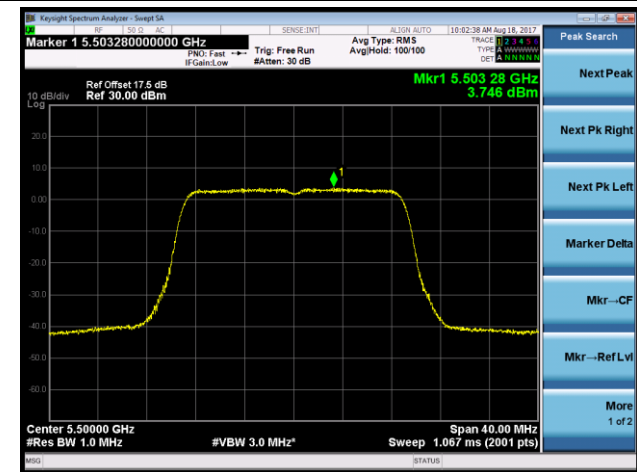

Channel 100 (5500MHz)