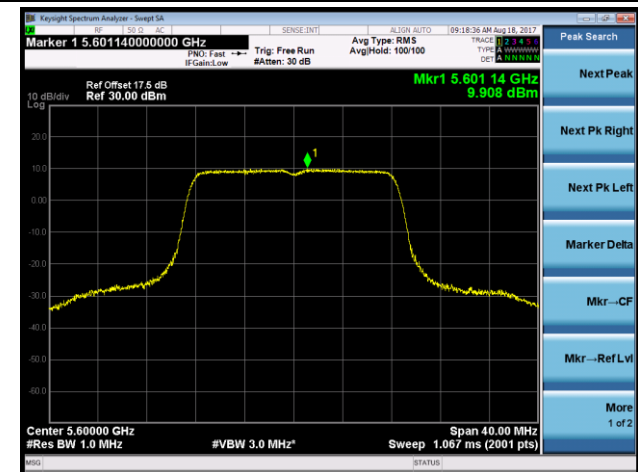

Channel 64 (5320MHz)

Channel 100 (5500MHz)

Channel 116 (5580MHz)

Channel 120 (5600MHz)

802.11n-HT20 Power Spectral Density - Ant 2

Channel 52 (5260MHz)

Channel 60 (5300MHz)

Channel 64 (5320MHz)