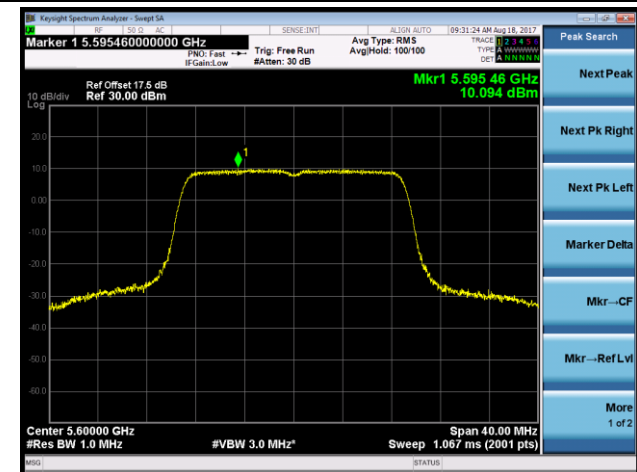

Channel 120 (5600MHz)