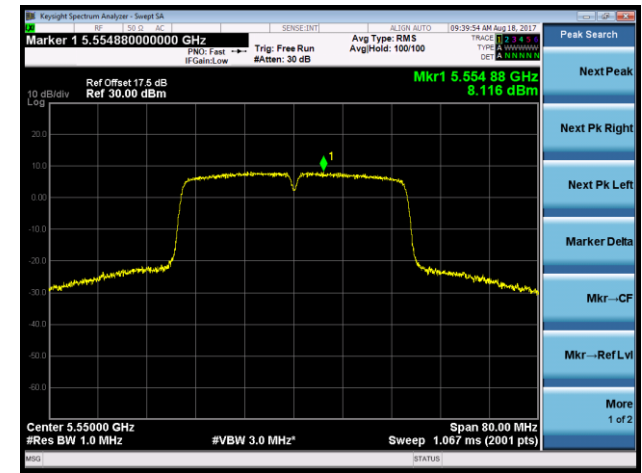

Channel 120 (5600MHz)

802.11ac-VHT40 Power Spectral Density - Ant 2

Channel 54 (5270MHz)

Channel 62 (5310MHz)

Channel 102 (5510MHz)

Channel 110 (5550MHz)

Channel 118 (5590MHz)

Channel 134 (5670MHz)

Channel 142 (5710MHz)

802.11ac-VHT80 Power Spectral Density - Ant 2

Channel 58 (5290MHz)

Channel 106 (5530MHz)

Channel 122 (5610MHz)

Channel 138 (5690MHz)

802.11a Power Spectral Density - Ant 1 / Ant 1 + 2 (CDD Mode)