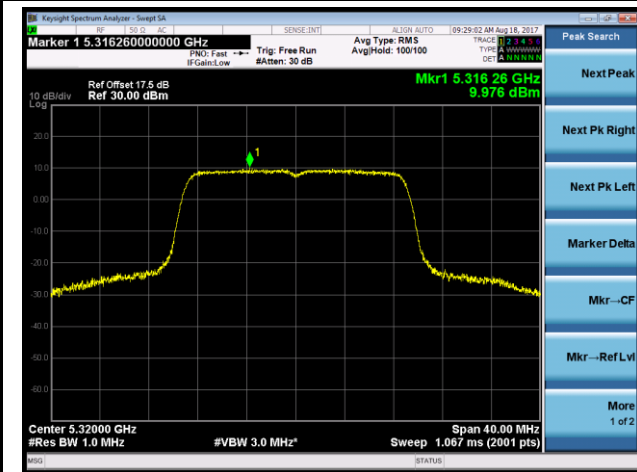

Channel 118 (5590MHz)

Channel 134 (5670MHz)

Channel 142 (5710MHz)

802.11ac-VHT20 Power Spectral Density - Ant 2
Channel 52 (5260MHz)

Channel 60 (5300MHz)

Channel 64 (5320MHz)

Channel 100 (5500MHz)

Channel 116 (5580MHz)