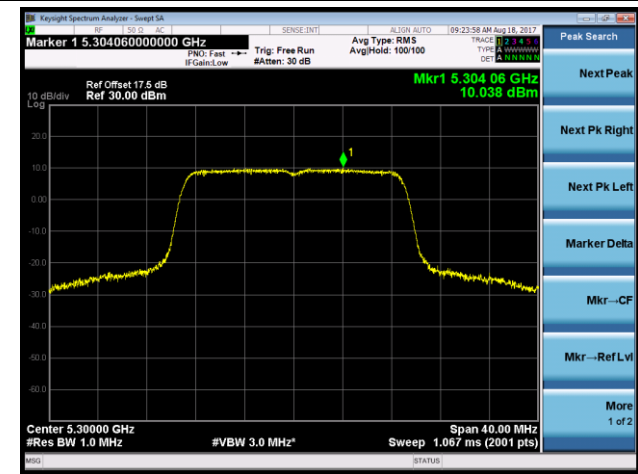

Channel 64 (5320MHz)

Channel 100 (5500MHz)

Channel 116 (5580MHz)

Channel 120 (5600MHz)

802.11n-HT20 Power Spectral Density - Ant 2

Channel 52 (5260MHz)

Channel 60 (5300MHz)

Channel 64 (5320MHz)