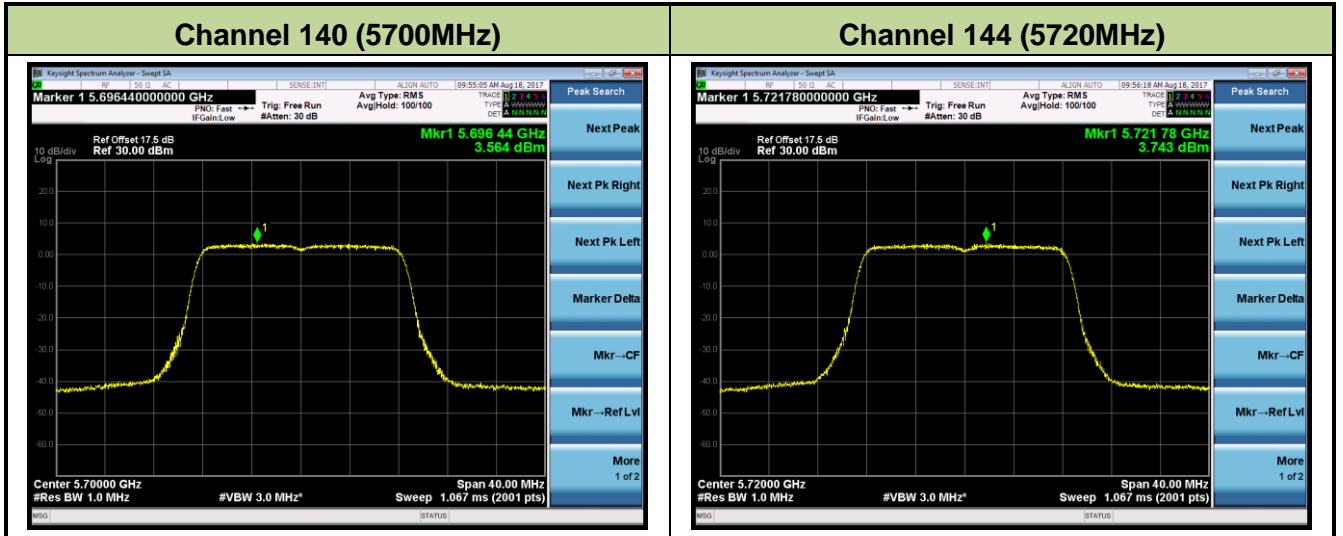

Channel 142 (5710MHz)

802.11ac-VHT80 Power Spectral Density - Ant 2

Channel 58 (5290MHz)

Channel 106 (5530MHz)

Channel 122 (5610MHz)

Channel 138 (5690MHz)

802.11a Power Spectral Density - Ant 1 / Ant 1 + 2 (CDD Mode)

Channel 52 (5260MHz)

Channel 60 (5300MHz)

Channel 64 (5320MHz)

Channel 100 (5500MHz)

Channel 116 (5580MHz)

Channel 120 (5600MHz)

802.11n-HT20 Power Spectral Density - Ant 1 / Ant 1 + 2 (CDD Mode)

Channel 52 (5260MHz)

Channel 60 (5300MHz)

Channel 64 (5320MHz)

Channel 100 (5500MHz)

Channel 116 (5580MHz)

Channel 120 (5600MHz)