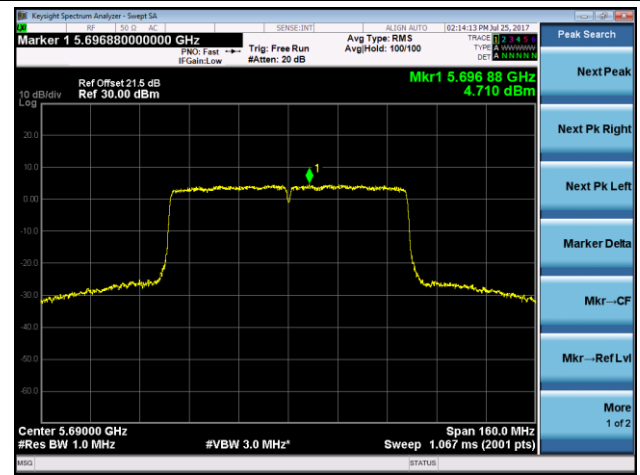

Channel 142 (5710MHz)

802.11ac-VHT80 Power Spectral Density - Ant 2

Channel 58 (5290MHz)

Channel 106 (5530MHz)

Channel 122 (5610MHz)

Channel 138 (5690MHz)

802.11a Power Spectral Density - Ant 1 / Ant 1 + 2 (CDD Mode)