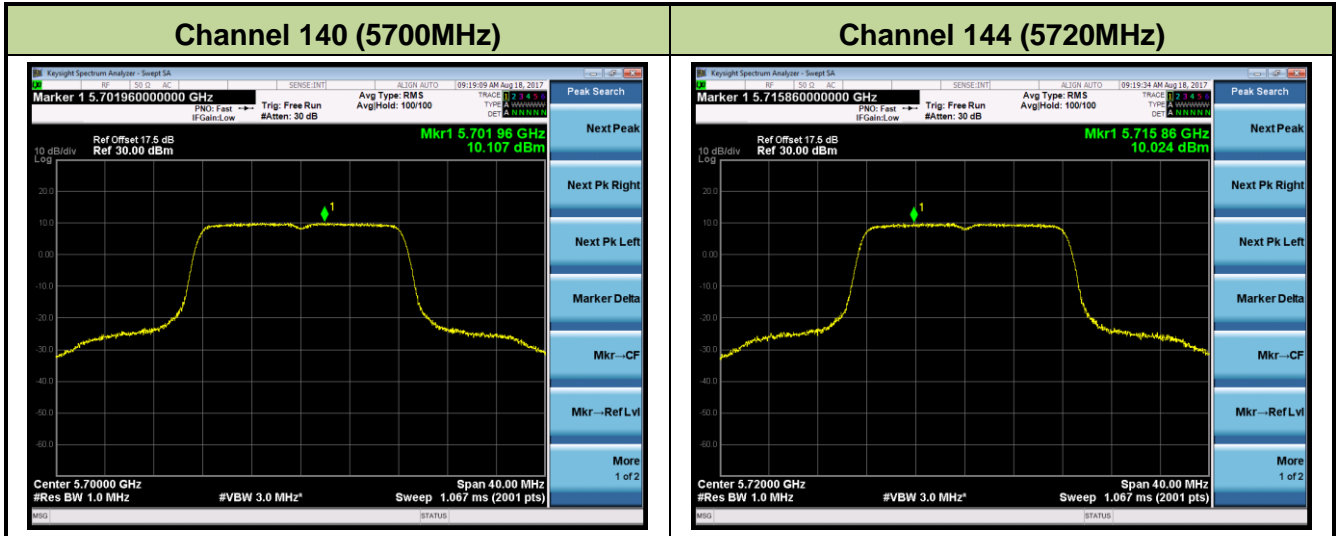

Channel 64 (5320MHz)

Channel 100 (5500MHz)

Channel 116 (5580MHz)

Channel 120 (5600MHz)

802.11n-HT20 Power Spectral Density - Ant 2

Channel 52 (5260MHz)

Channel 60 (5300MHz)

Channel 64 (5320MHz)