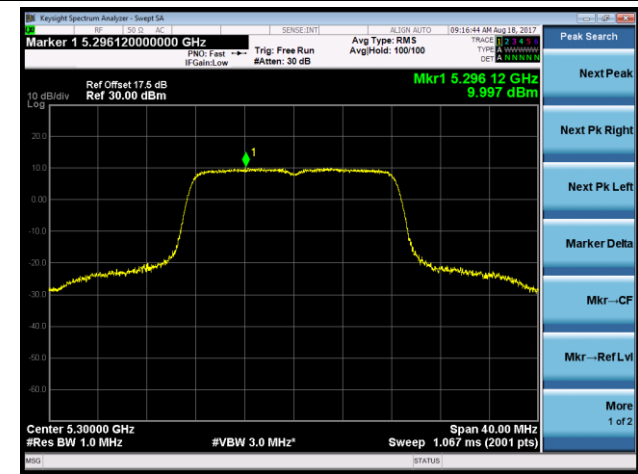

802.11ac-VHT80 Power Spectral Density - Ant 1

Channel 58 (5290MHz)

Channel 106 (5530MHz)

Channel 122 (5610MHz)

Channel 138 (5690MHz)

802.11a Power Spectral Density - Ant 2

Channel 52 (5260MHz)

Channel 60 (5300MHz)