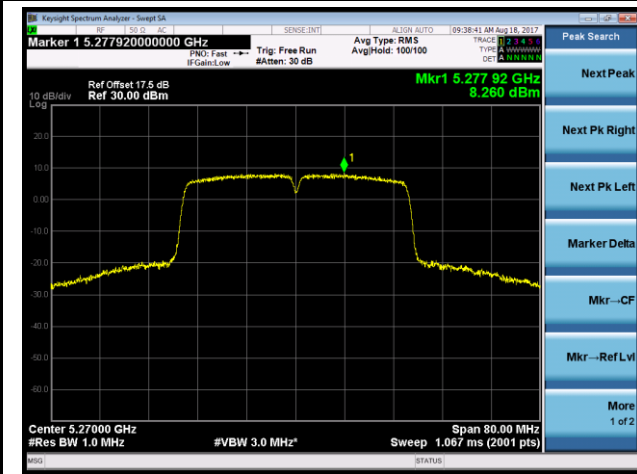

802.11ac-VHT40 Power Spectral Density - Ant 2

Channel 54 (5270MHz)