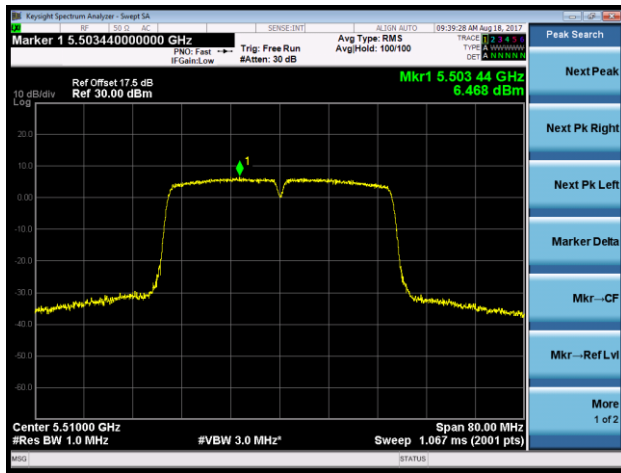

Channel 120 (5600MHz)

802.11ac-VHT40 Power Spectral Density - Ant 2

Channel 54 (5270MHz)

Channel 62 (5310MHz)

Channel 102 (5510MHz)

Channel 110 (5550MHz)

Channel 118 (5590MHz)

Channel 134 (5670MHz)

Channel 142 (5710MHz)

802.11ac-VHT80 Power Spectral Density - Ant 2

Channel 58 (5290MHz)

Channel 106 (5530MHz)

Channel 122 (5610MHz)

Channel 138 (5690MHz)

802.11a Power Spectral Density - Ant 1 / Ant 1 + 2 (CDD Mode)