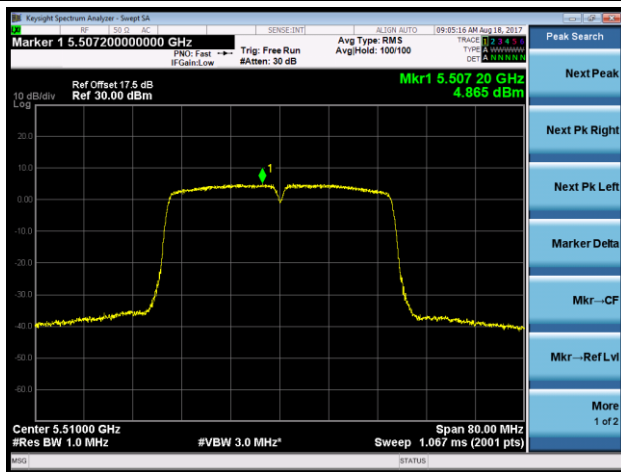

802.11ac-VHT40 Power Spectral Density - Ant 1

Channel 54 (5270MHz)

Channel 62 (5310MHz)

Channel 102 (5510MHz)

Channel 110 (5550MHz)

Channel 118 (5590MHz)

Channel 134 (5670MHz)

Channel 142 (5710MHz)

802.11ac-VHT80 Power Spectral Density - Ant 1

Channel 58 (5290MHz)

Channel 106 (5530MHz)

Channel 122 (5610MHz)

Channel 138 (5690MHz)

802.11a Power Spectral Density - Ant 2

Channel 52 (5260MHz)

Channel 60 (5300MHz)