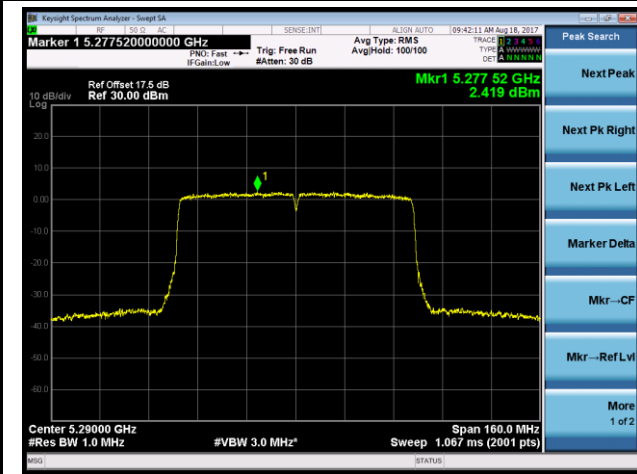

Channel 120 (5600MHz)

802.11ac-VHT40 Power Spectral Density - Ant 2

Channel 54 (5270MHz)

Channel 62 (5310MHz)

Channel 102 (5510MHz)

Channel 110 (5550MHz)

Channel 118 (5590MHz)

Channel 134 (5670MHz)

Channel 142 (5710MHz)

802.11ac-VHT80 Power Spectral Density - Ant 2

Channel 58 (5290MHz)

Channel 106 (5530MHz)

Channel 122 (5610MHz)

Channel 138 (5690MHz)

802.11a Power Spectral Density - Ant 1 / Ant 1 + 2 (CDD Mode)