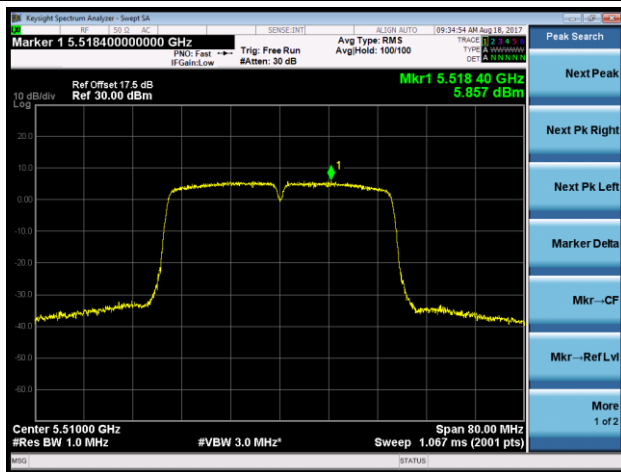

Channel 100 (5500MHz)

Channel 116 (5580MHz)

Channel 120 (5600MHz)

802.11n-HT40 Power Spectral Density - Ant 2

Channel 54 (5270MHz)

Channel 62 (5310MHz)

Channel 102 (5510MHz)

Channel 110 (5550MHz)