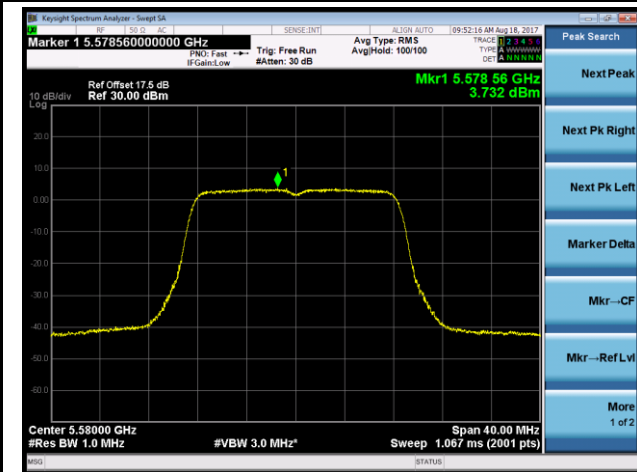

Channel 142 (5710MHz)

802.11ac-VHT80 Power Spectral Density - Ant 2

Channel 58 (5290MHz)

Channel 106 (5530MHz)

Channel 122 (5610MHz)

Channel 138 (5690MHz)

802.11a Power Spectral Density - Ant 1 / Ant 1 + 2 (CDD Mode)

Channel 52 (5260MHz)

Channel 60 (5300MHz)

Channel 64 (5320MHz)

Channel 100 (5500MHz)

Channel 116 (5580MHz)

Channel 120 (5600MHz)

802.11n-HT20 Power Spectral Density - Ant 1 / Ant 1 + 2 (CDD Mode)

Channel 52 (5260MHz)