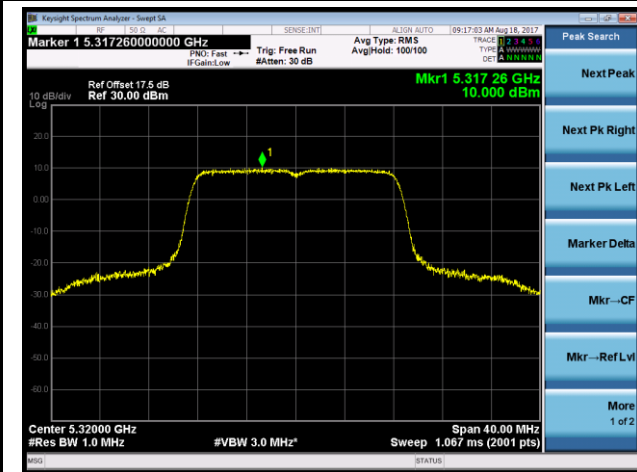

Channel 64 (5320MHz)