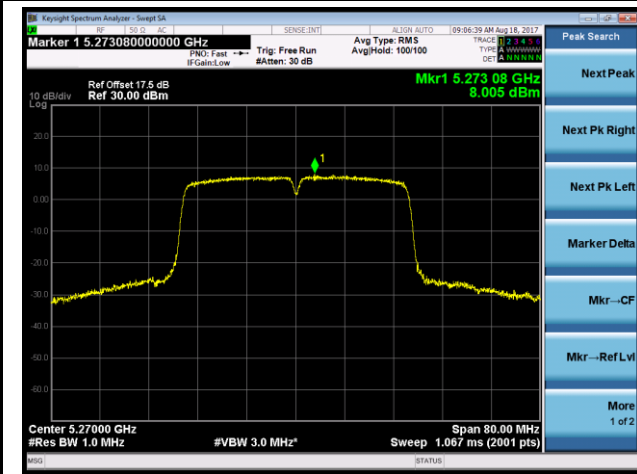

802.11ac-VHT40 Power Spectral Density - Ant 1

Channel 54 (5270MHz)

Channel 62 (5310MHz)

Channel 102 (5510MHz)

Channel 110 (5550MHz)

Channel 118 (5590MHz)

Channel 134 (5670MHz)

Channel 142 (5710MHz)

802.11ac-VHT80 Power Spectral Density - Ant 1

Channel 58 (5290MHz)

Channel 106 (5530MHz)

Channel 122 (5610MHz)

Channel 138 (5690MHz)

802.11a Power Spectral Density - Ant 2

Channel 52 (5260MHz)

Channel 60 (5300MHz)