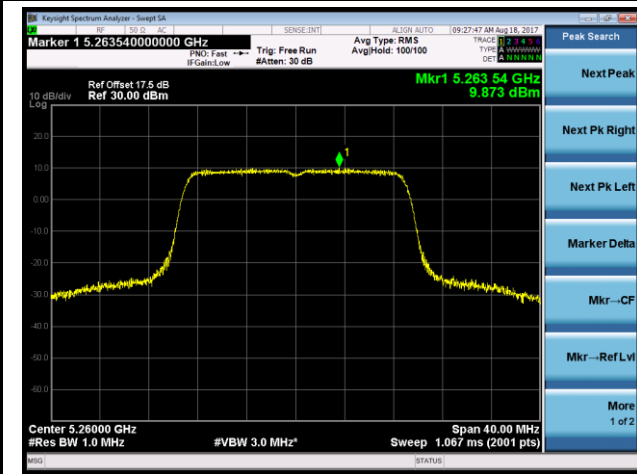

Channel 118 (5590MHz)

Channel 134 (5670MHz)

Channel 142 (5710MHz)

802.11ac-VHT20 Power Spectral Density - Ant 2
Channel 52 (5260MHz)

Channel 60 (5300MHz)

Channel 64 (5320MHz)

Channel 100 (5500MHz)

Channel 116 (5580MHz)