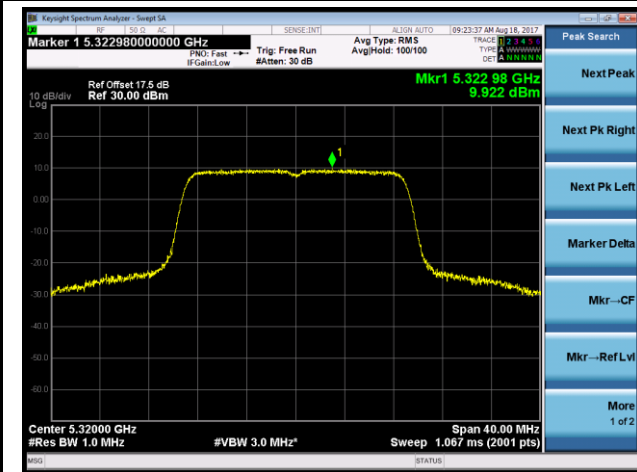

Channel 64 (5320MHz)

Channel 100 (5500MHz)

Channel 116 (5580MHz)

Channel 120 (5600MHz)

802.11n-HT20 Power Spectral Density - Ant 2

Channel 52 (5260MHz)

Channel 60 (5300MHz)

Channel 64 (5320MHz)