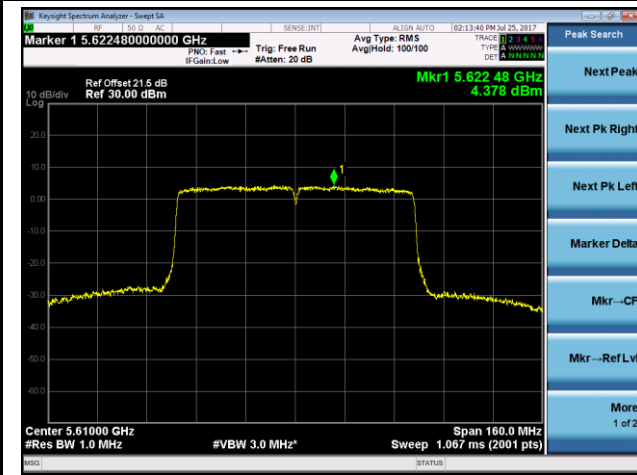

Channel 142 (5710MHz)

802.11ac-VHT80 Power Spectral Density - Ant 2

Channel 58 (5290MHz)

Channel 106 (5530MHz)

Channel 122 (5610MHz)

Channel 138 (5690MHz)

802.11a Power Spectral Density - Ant 1 / Ant 1 + 2 (CDD Mode)