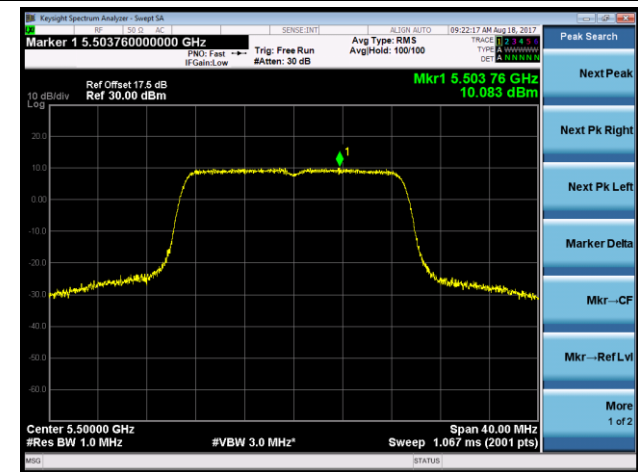

Channel 100 (5500MHz)