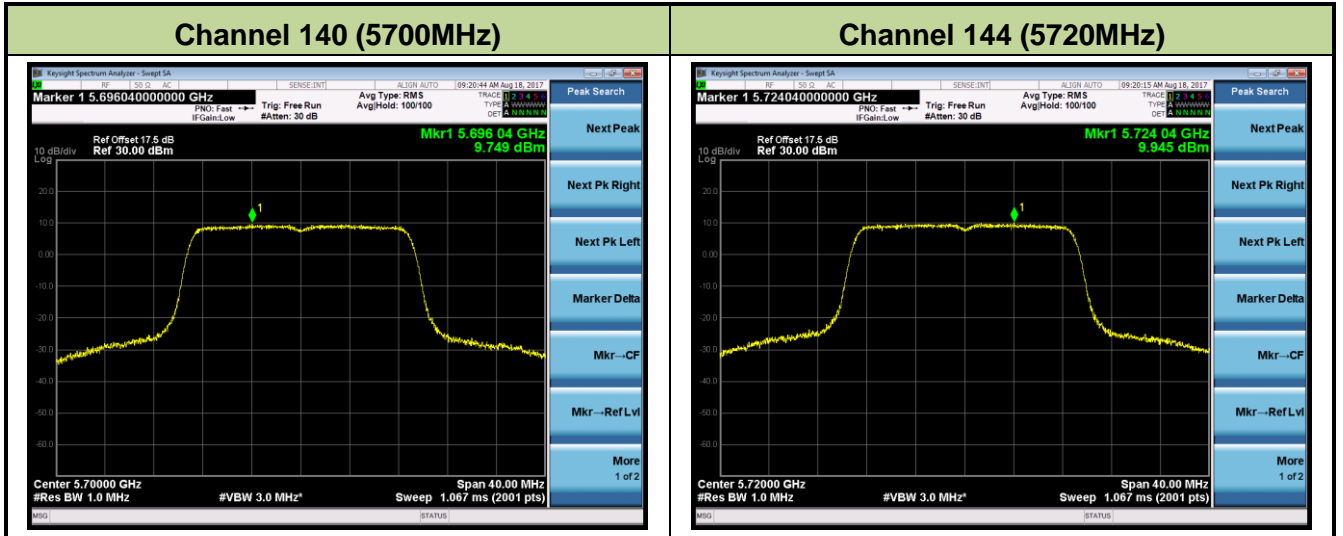

Channel 100 (5500MHz)

Channel 116 (5580MHz)

Channel 120 (5600MHz)

802.11n-HT40 Power Spectral Density - Ant 2

Channel 54 (5270MHz)

Channel 62 (5310MHz)

Channel 102 (5510MHz)

Channel 110 (5550MHz)

Channel 118 (5590MHz)

Channel 134 (5670MHz)

Channel 142 (5710MHz)

802.11ac-VHT20 Power Spectral Density - Ant 2
Channel 52 (5260MHz)

Channel 60 (5300MHz)

Channel 64 (5320MHz)

Channel 100 (5500MHz)

Channel 116 (5580MHz)