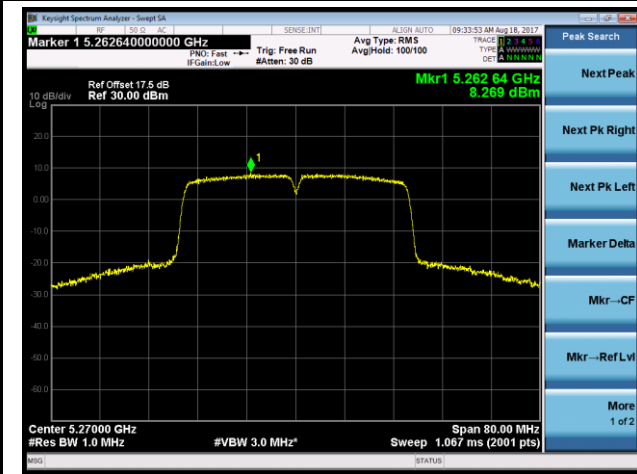

Channel 100 (5500MHz)

Channel 116 (5580MHz)

Channel 120 (5600MHz)

802.11n-HT40 Power Spectral Density - Ant 2

Channel 54 (5270MHz)

Channel 62 (5310MHz)

Channel 102 (5510MHz)

Channel 110 (5550MHz)