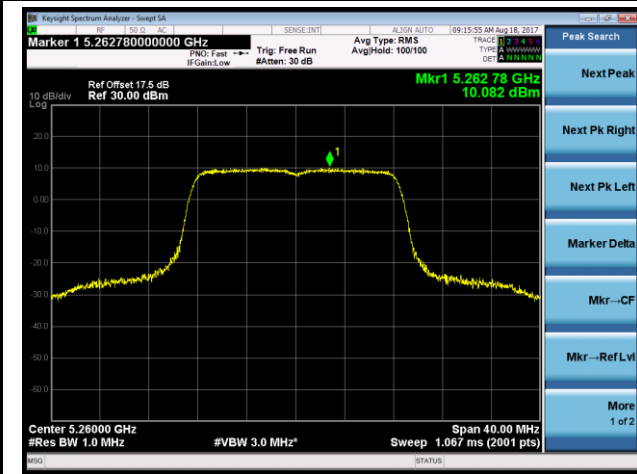

802.11ac-VHT80 Power Spectral Density - Ant 1

Channel 58 (5290MHz)

Channel 106 (5530MHz)

Channel 122 (5610MHz)

Channel 138 (5690MHz)

802.11a Power Spectral Density - Ant 2

Channel 52 (5260MHz)

Channel 60 (5300MHz)