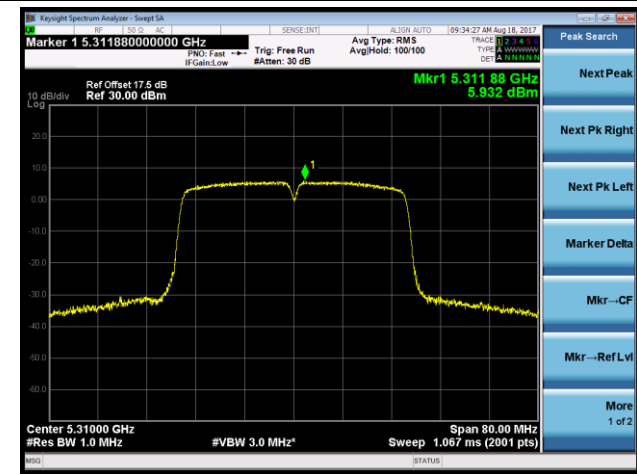

Channel 100 (5500MHz)

Channel 116 (5580MHz)

Channel 120 (5600MHz)

802.11n-HT40 Power Spectral Density - Ant 2

Channel 54 (5270MHz)

Channel 62 (5310MHz)

Channel 102 (5510MHz)

Channel 110 (5550MHz)