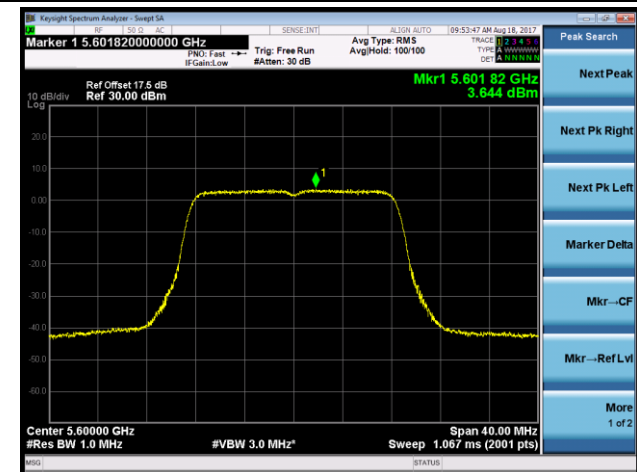

Channel 142 (5710MHz)

802.11ac-VHT80 Power Spectral Density - Ant 2

Channel 58 (5290MHz)

Channel 106 (5530MHz)

Channel 122 (5610MHz)

Channel 138 (5690MHz)

802.11a Power Spectral Density - Ant 1 / Ant 1 + 2 (CDD Mode)

Channel 52 (5260MHz)

Channel 60 (5300MHz)

Channel 64 (5320MHz)

Channel 100 (5500MHz)

Channel 116 (5580MHz)

Channel 120 (5600MHz)

802.11n-HT20 Power Spectral Density - Ant 1 / Ant 1 + 2 (CDD Mode)

Channel 52 (5260MHz)