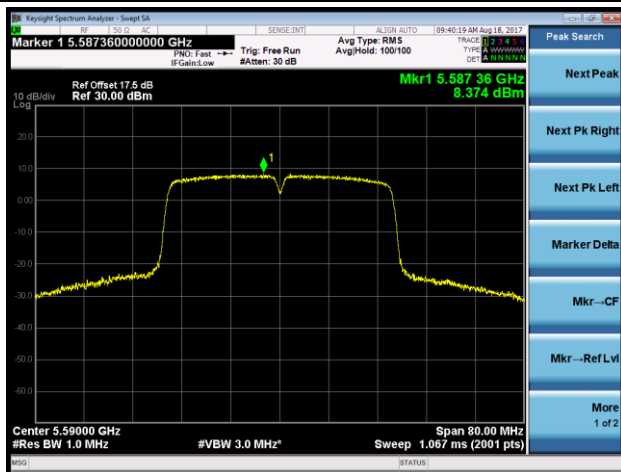

Channel 120 (5600MHz)

802.11ac-VHT40 Power Spectral Density - Ant 2

Channel 54 (5270MHz)

Channel 62 (5310MHz)

Channel 102 (5510MHz)

Channel 110 (5550MHz)

Channel 118 (5590MHz)

Channel 134 (5670MHz)

Channel 142 (5710MHz)

802.11ac-VHT80 Power Spectral Density - Ant 2

Channel 58 (5290MHz)

Channel 106 (5530MHz)

Channel 122 (5610MHz)

Channel 138 (5690MHz)

802.11a Power Spectral Density - Ant 1 / Ant 1 + 2 (CDD Mode)