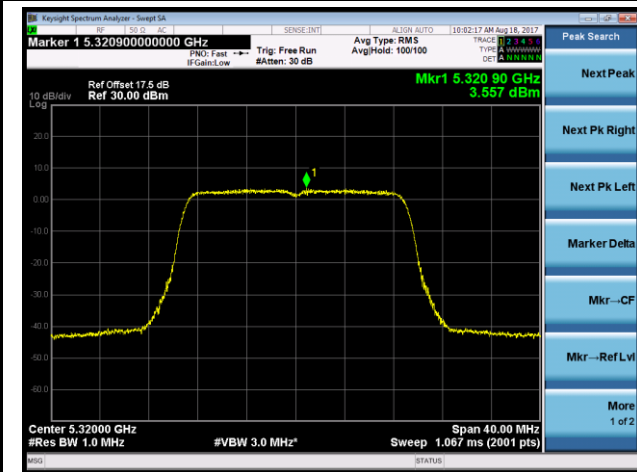

Channel 64 (5320MHz)