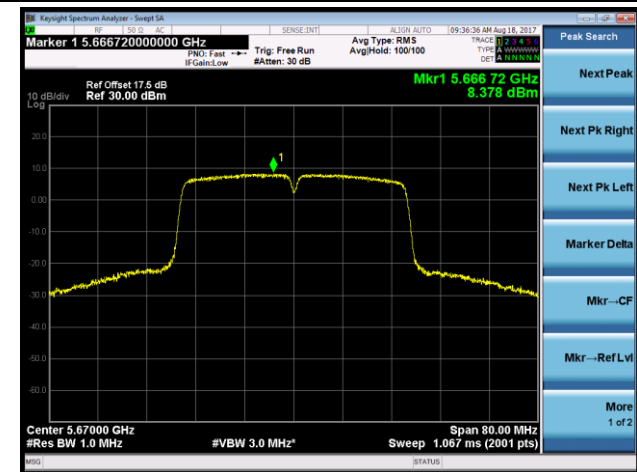

Channel 134 (5670MHz)