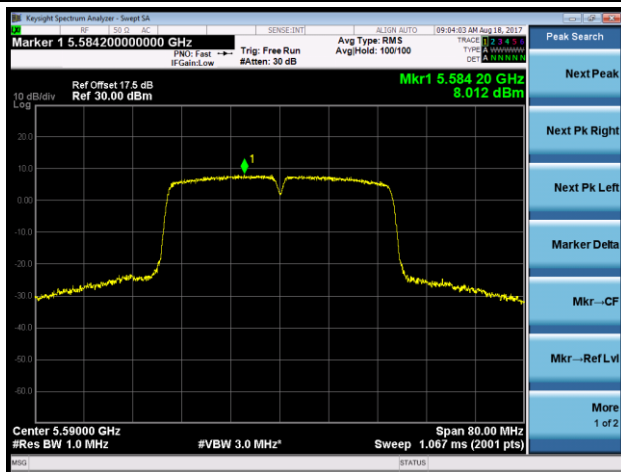

802.11ac-VHT40 Power Spectral Density - Ant 1

Channel 54 (5270MHz)

Channel 62 (5310MHz)

Channel 102 (5510MHz)

Channel 110 (5550MHz)

Channel 118 (5590MHz)

Channel 134 (5670MHz)

Channel 142 (5710MHz)

802.11ac-VHT80 Power Spectral Density - Ant 1

Channel 58 (5290MHz)

Channel 106 (5530MHz)

Channel 122 (5610MHz)

Channel 138 (5690MHz)

802.11a Power Spectral Density - Ant 2

Channel 52 (5260MHz)

Channel 60 (5300MHz)