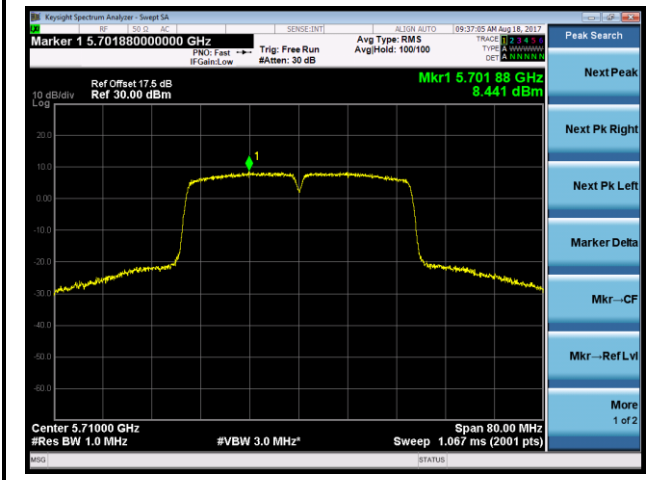

Channel 142 (5710MHz)