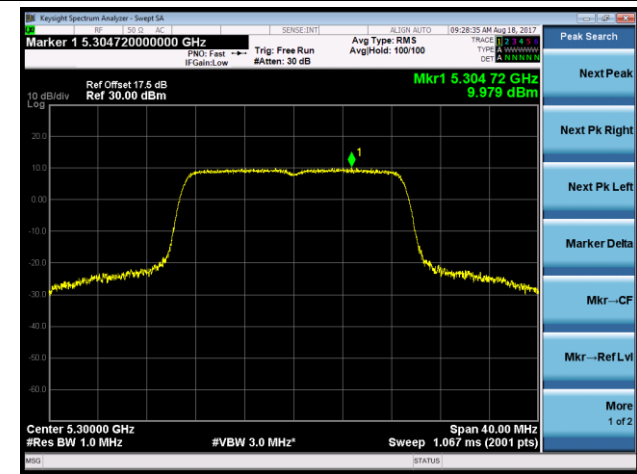

Channel 118 (5590MHz)

Channel 134 (5670MHz)

Channel 142 (5710MHz)

802.11ac-VHT20 Power Spectral Density - Ant 2
Channel 52 (5260MHz)

Channel 60 (5300MHz)

Channel 64 (5320MHz)

Channel 100 (5500MHz)

Channel 116 (5580MHz)