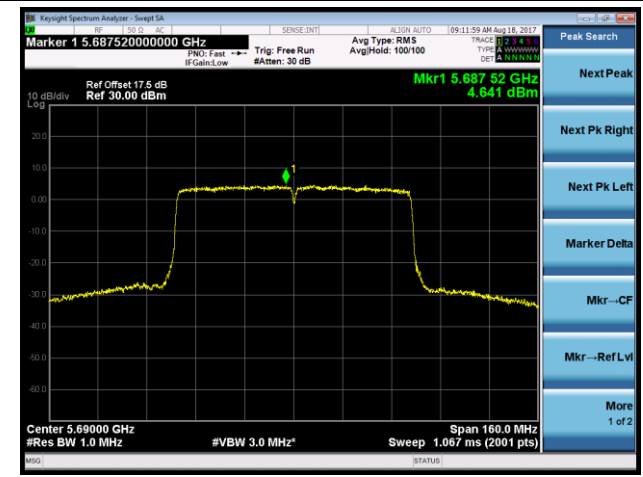

802.11ac-VHT80 Power Spectral Density - Ant 1

Channel 58 (5290MHz)

Channel 106 (5530MHz)

Channel 122 (5610MHz)

Channel 138 (5690MHz)

802.11a Power Spectral Density - Ant 2

Channel 52 (5260MHz)

Channel 60 (5300MHz)