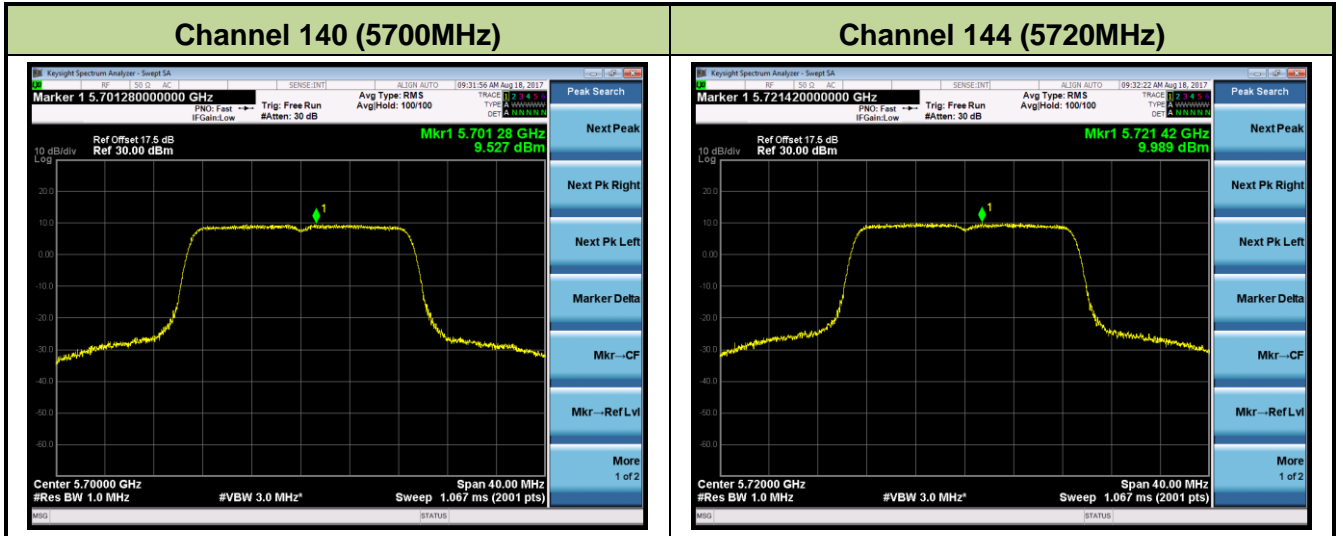

Channel 118 (5590MHz)

Channel 134 (5670MHz)

Channel 142 (5710MHz)

802.11ac-VHT20 Power Spectral Density - Ant 2
Channel 52 (5260MHz)

Channel 60 (5300MHz)

Channel 64 (5320MHz)

Channel 100 (5500MHz)

Channel 116 (5580MHz)

Channel 120 (5600MHz)

802.11ac-VHT40 Power Spectral Density - Ant 2

Channel 54 (5270MHz)

Channel 62 (5310MHz)

Channel 102 (5510MHz)

Channel 110 (5550MHz)

Channel 118 (5590MHz)

Channel 134 (5670MHz)