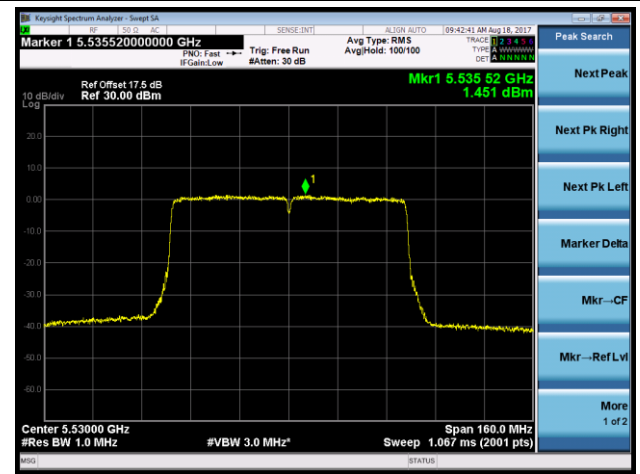

Channel 142 (5710MHz)

802.11ac-VHT80 Power Spectral Density - Ant 2

Channel 58 (5290MHz)

Channel 106 (5530MHz)

Channel 122 (5610MHz)

Channel 138 (5690MHz)

802.11a Power Spectral Density - Ant 1 / Ant 1 + 2 (CDD Mode)