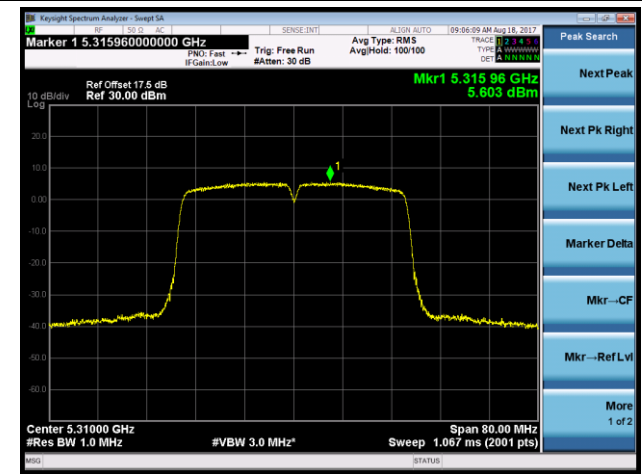

802.11ac-VHT40 Power Spectral Density - Ant 1

Channel 54 (5270MHz)

Channel 62 (5310MHz)

Channel 102 (5510MHz)

Channel 110 (5550MHz)

Channel 118 (5590MHz)

Channel 134 (5670MHz)

Channel 142 (5710MHz)

802.11ac-VHT80 Power Spectral Density - Ant 1

Channel 58 (5290MHz)

Channel 106 (5530MHz)

Channel 122 (5610MHz)

Channel 138 (5690MHz)

802.11a Power Spectral Density - Ant 2

Channel 52 (5260MHz)

Channel 60 (5300MHz)