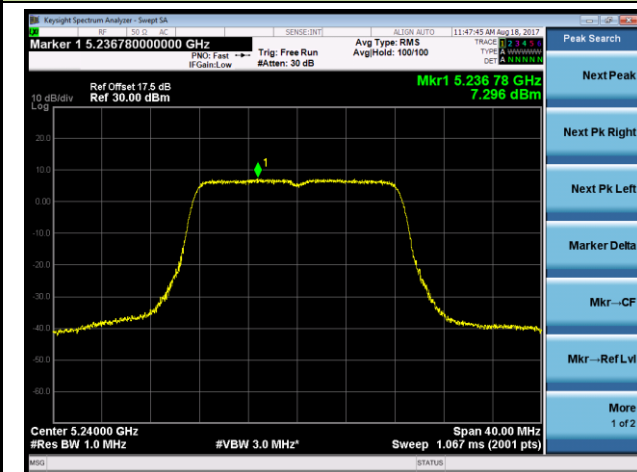

Channel 48 (5240MHz)