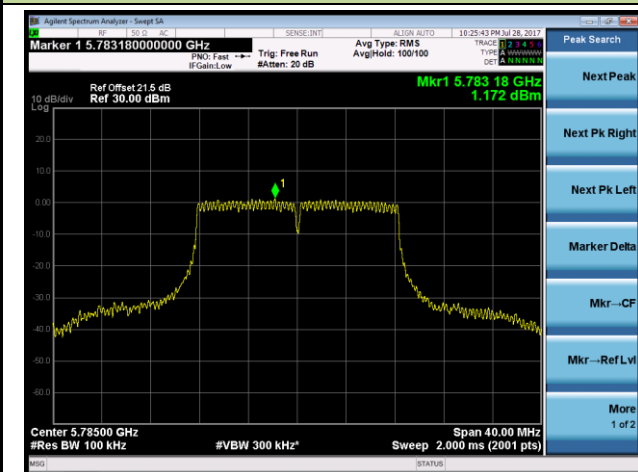

### 802.11a Power Spectral Density - Ant 1

**Channel 36 (5180MHz)**

**Channel 44 (5220MHz)**

**Channel 48 (5240MHz)**

**Channel 149 (5745MHz)**

**Channel 157 (5785MHz)**

**Channel 165 (5825MHz)**