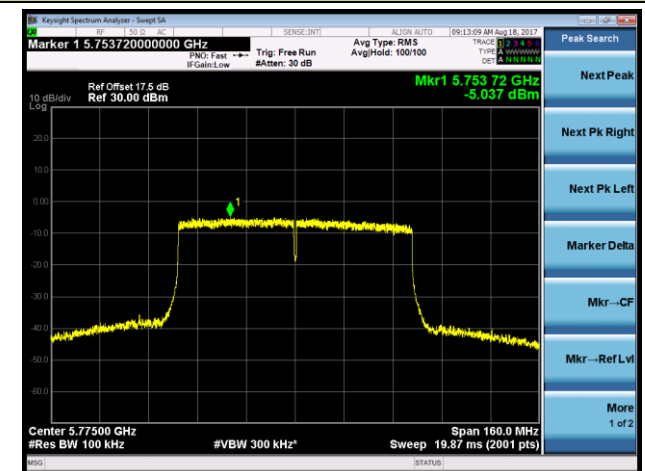

#### Channel 165 (5825MHz)

### 802.11ac-VHT40 Power Spectral Density - Ant 1

**Channel 38 (5190MHz)**

**Channel 46 (5230MHz)**

**Channel 151 (5755MHz)**

**Channel 159 (5795MHz)**

### 802.11ac-VHT80 Power Spectral Density - Ant 1

**Channel 42 (5210MHz)**

**Channel 155 (5775MHz)**