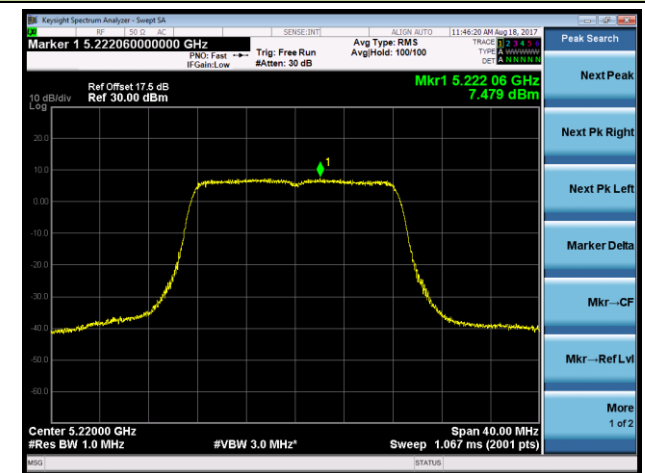

Channel 44 (5220MHz)