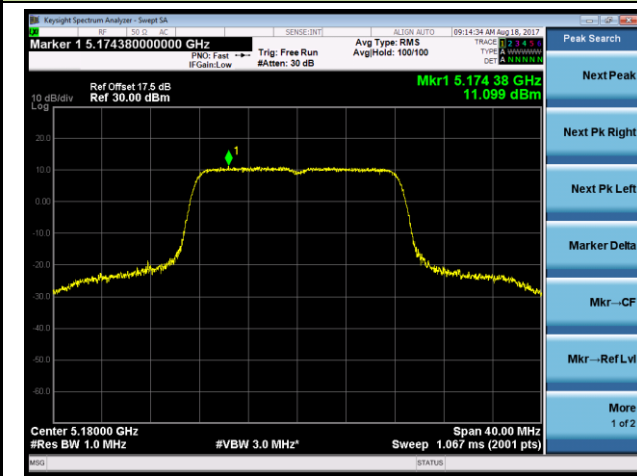

802.11a Power Spectral Density - Ant 2

Channel 36 (5180MHz)