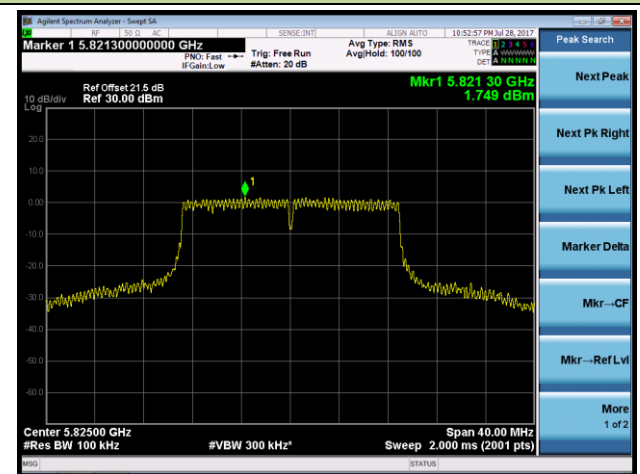

#### Channel 165 (5825MHz)

### 802.11n-HT20 Power Spectral Density - Ant 2

**Channel 36 (5180MHz)**

**Channel 44 (5220MHz)**

**Channel 48 (5240MHz)**

**Channel 149 (5745MHz)**

**Channel 157 (5785MHz)**

**Channel 165 (5825MHz)**