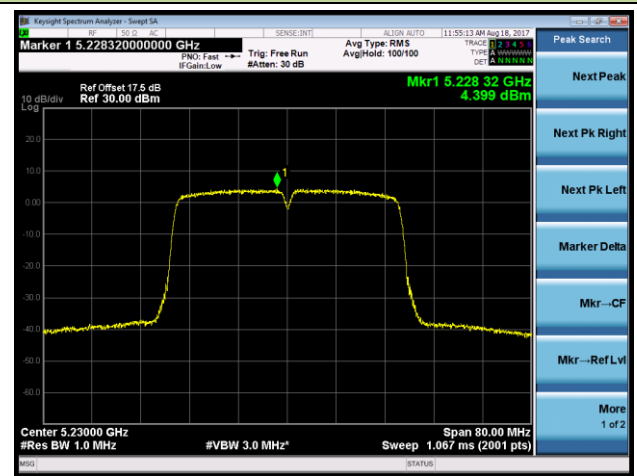

### Channel 157 (5785MHz)

### Channel 165 (5825MHz)

**802.11n-HT40 Power Spectral Density- Ant 1 / Ant 1 + 2 (CDD Mode)**

**Channel 38 (5190MHz)**

**Channel 46 (5230MHz)**

**Channel 151 (5755MHz)**

**Channel 159 (5795MHz)**