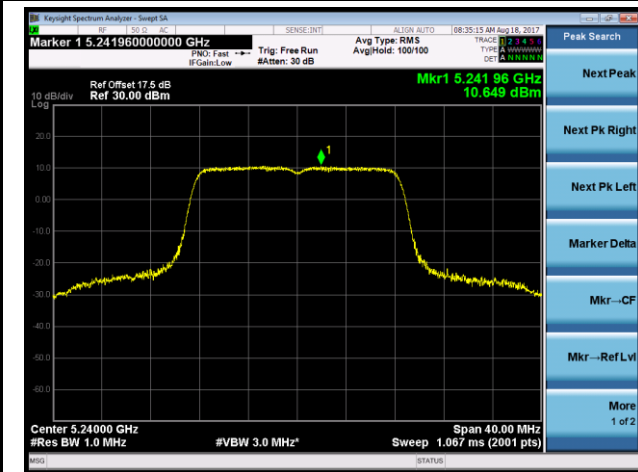

### 802.11a Power Spectral Density - Ant 1

**Channel 36 (5180MHz)**

**Channel 44 (5220MHz)**

**Channel 48 (5240MHz)**

**Channel 149 (5745MHz)**

**Channel 157 (5785MHz)**

**Channel 165 (5825MHz)**