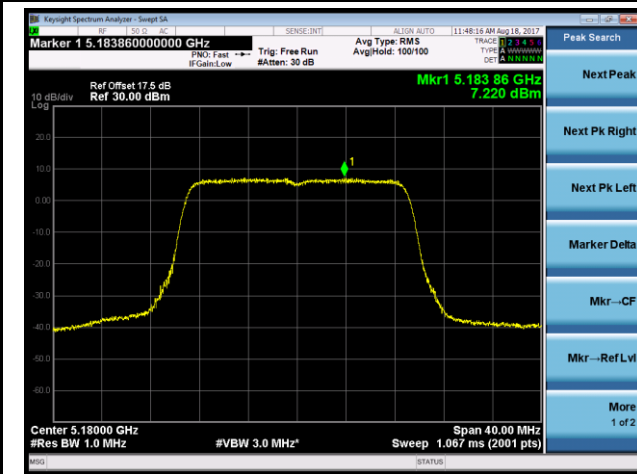

802.11n-HT20 Power Spectral Density - Ant 1 / Ant 1 + 2 (CDD Mode)

Channel 36 (5180MHz)