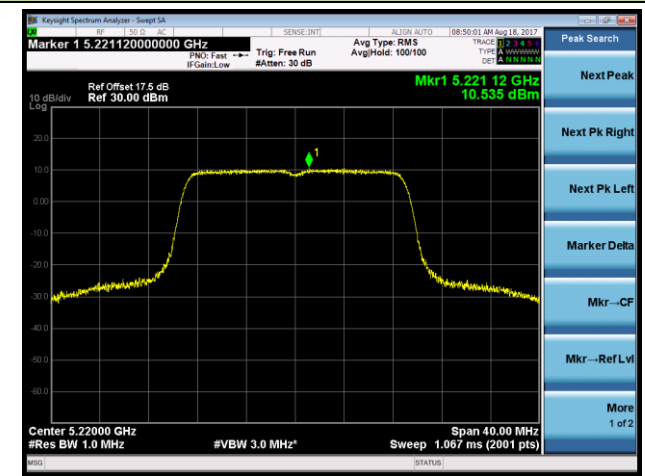

Channel 44 (5220MHz)