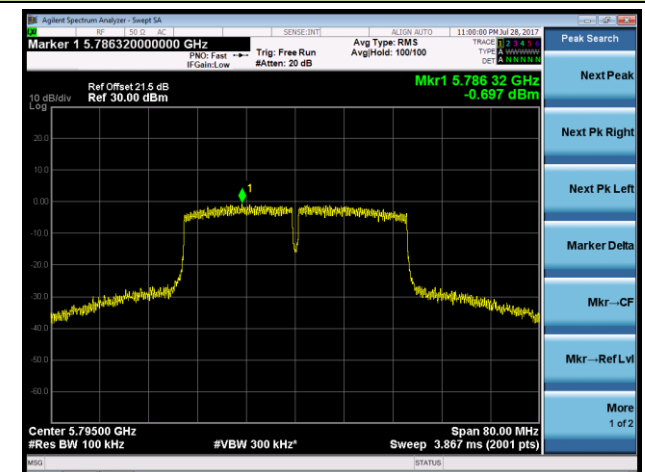

Channel 159 (5795MHz)