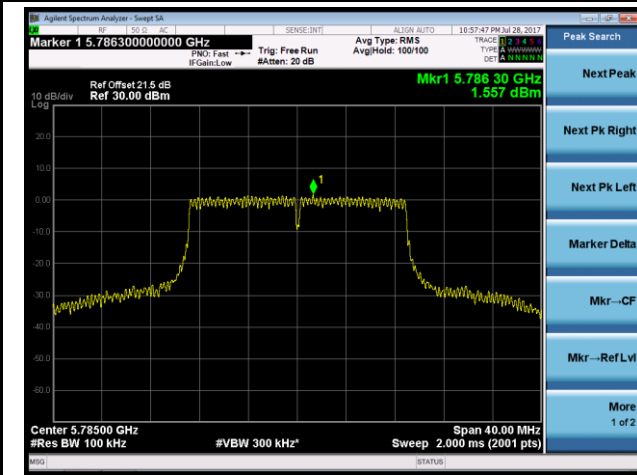

#### Channel 159 (5795MHz)

### 802.11ac-VHT20 Power Spectral Density - Ant 2

**Channel 36 (5180MHz)**

**Channel 44 (5220MHz)**

**Channel 48 (5240MHz)**

**Channel 149 (5745MHz)**

**Channel 157 (5785MHz)**

**Channel 165 (5825MHz)**

**802.11ac-VHT40 Power Spectral Density - Ant 2**
**Channel 38 (5190MHz)**