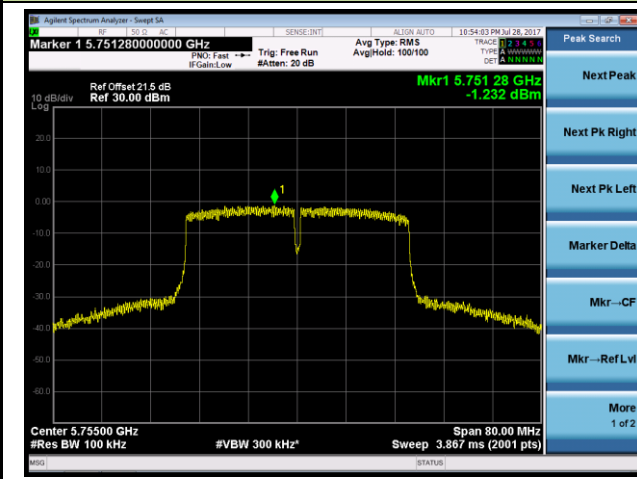

Channel 151 (5755MHz)