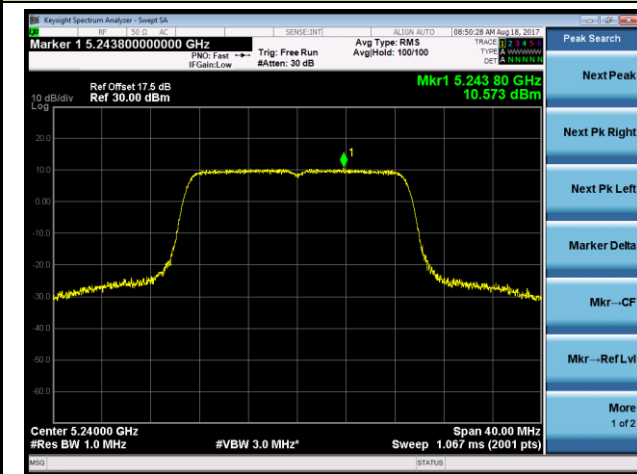

Channel 48 (5240MHz)