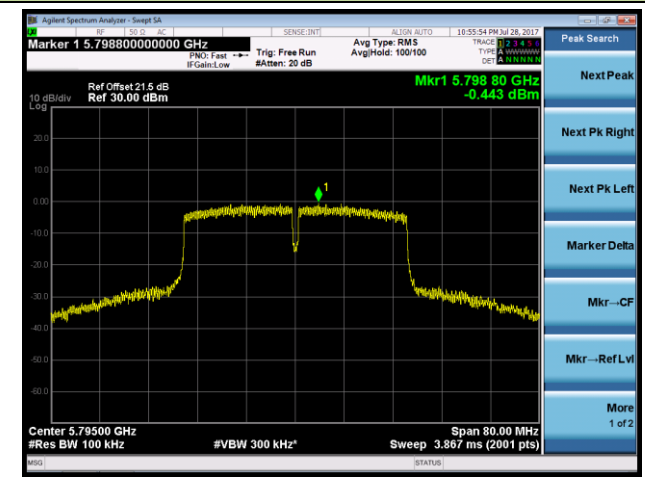

Channel 159 (5795MHz)