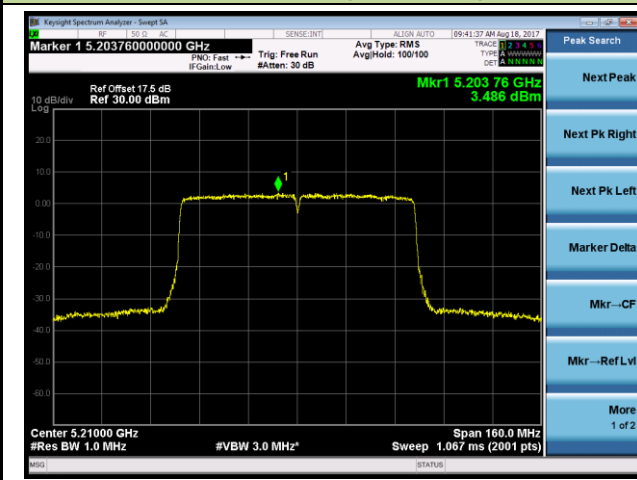

802.11ac-VHT80 Power Spectral Density - Ant 2

Channel 42 (5210MHz)