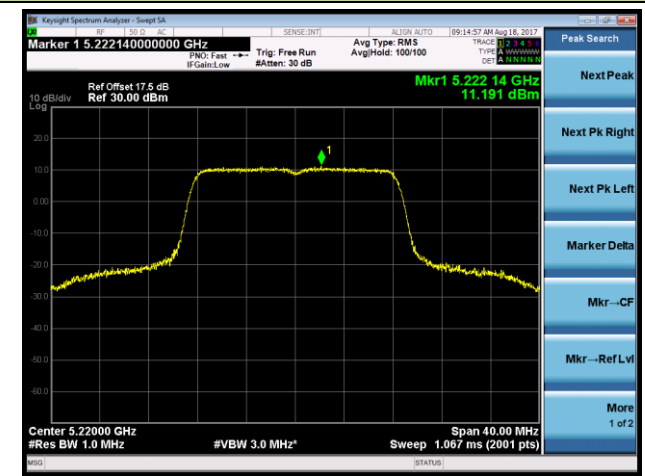

Channel 44 (5220MHz)