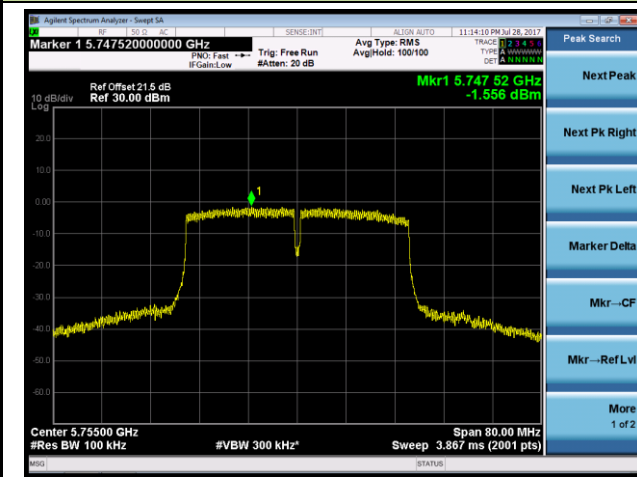

### Channel 157 (5785MHz)

### Channel 165 (5825MHz)

**802.11n-HT40 Power Spectral Density- Ant 1 / Ant 1 + 2 (CDD Mode)**

**Channel 38 (5190MHz)**

**Channel 46 (5230MHz)**

**Channel 151 (5755MHz)**

**Channel 159 (5795MHz)**