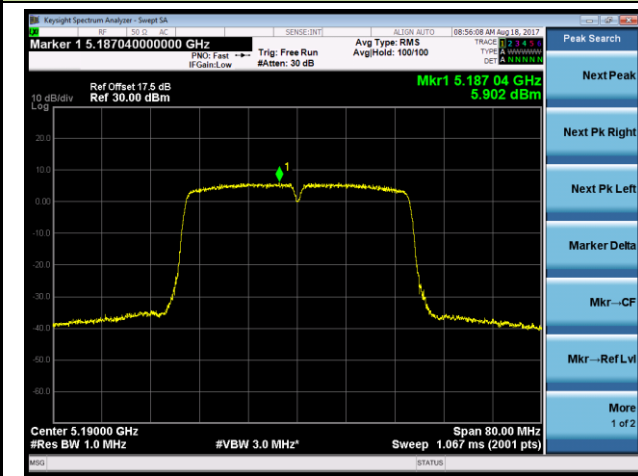

802.11n-HT40 Power Spectral Density - Ant 1

Channel 38 (5190MHz)