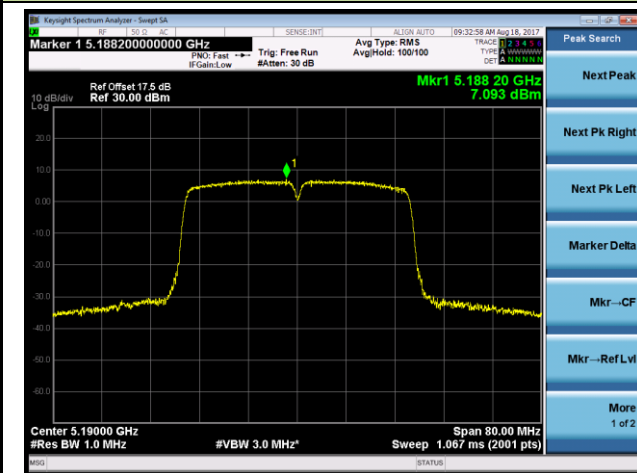

802.11n-HT40 Power Spectral Density - Ant 2

Channel 38 (5190MHz)