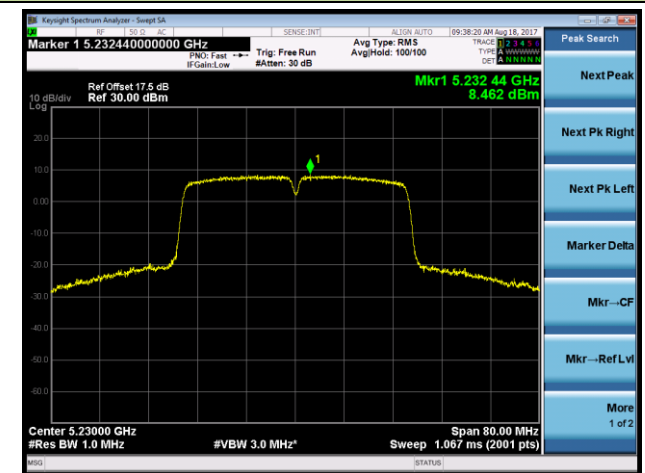

Channel 46 (5230MHz)