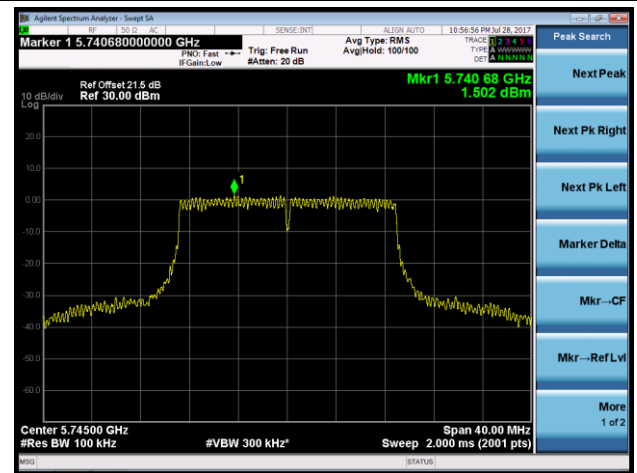

#### Channel 159 (5795MHz)

### 802.11ac-VHT20 Power Spectral Density - Ant 2

**Channel 36 (5180MHz)**

**Channel 44 (5220MHz)**

**Channel 48 (5240MHz)**

**Channel 149 (5745MHz)**

**Channel 157 (5785MHz)**

**Channel 165 (5825MHz)**

**802.11ac-VHT40 Power Spectral Density - Ant 2**
**Channel 38 (5190MHz)**