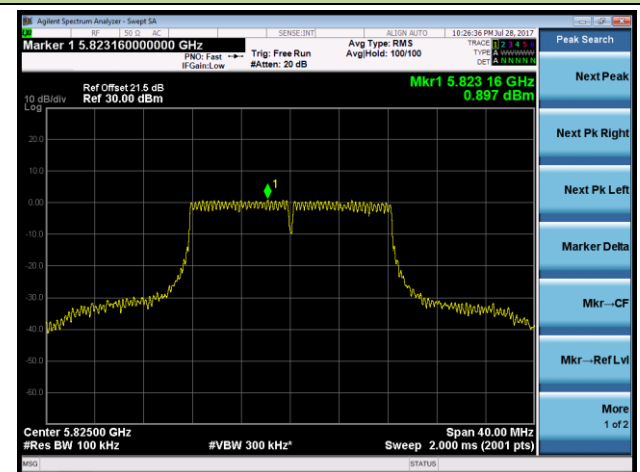

### 802.11a Power Spectral Density - Ant 1

**Channel 36 (5180MHz)**

**Channel 44 (5220MHz)**

**Channel 48 (5240MHz)**

**Channel 149 (5745MHz)**

**Channel 157 (5785MHz)**

**Channel 165 (5825MHz)**