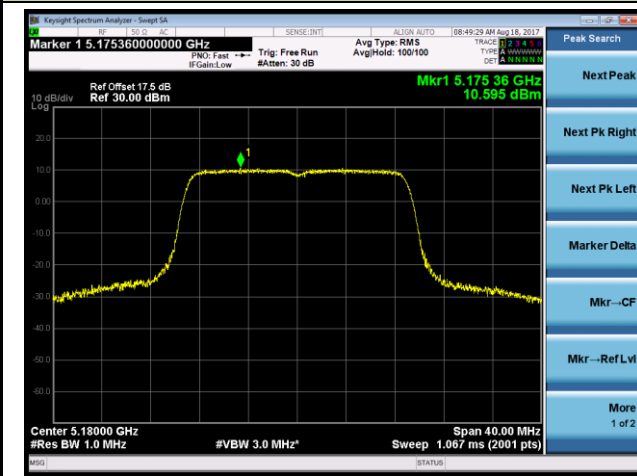

802.11ac-VHT20 Power Spectral Density - Ant 1

Channel 36 (5180MHz)