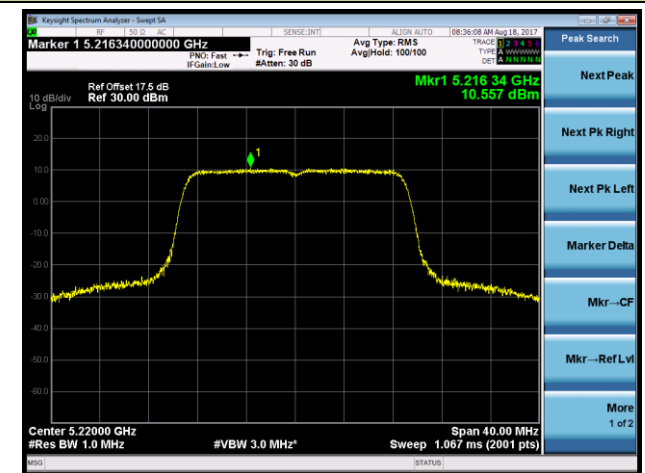

Channel 44 (5220MHz)