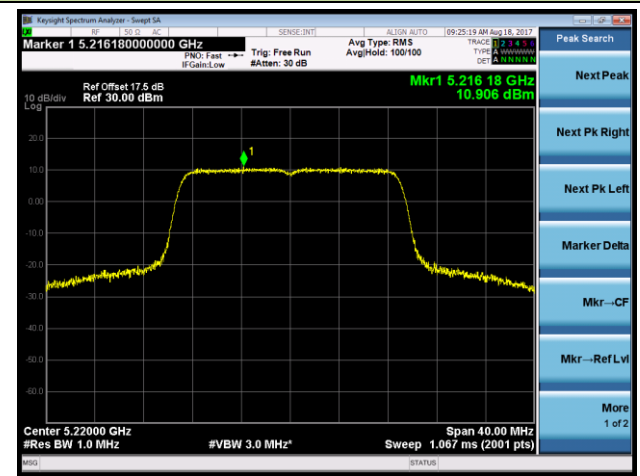

Channel 44 (5220MHz)