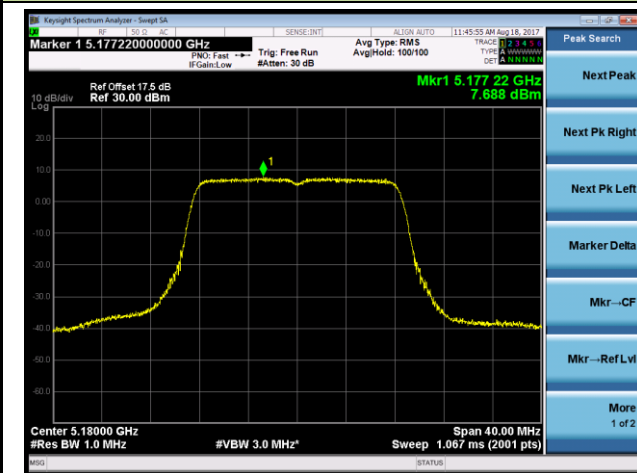

802.11a Power Spectral Density - Ant 1 / Ant 1 + 2 (CDD Mode)

Channel 36 (5180MHz)