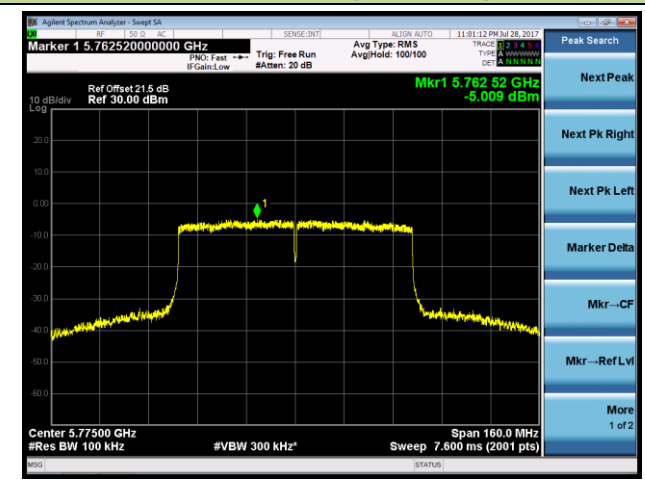

Channel 155 (5775MHz)