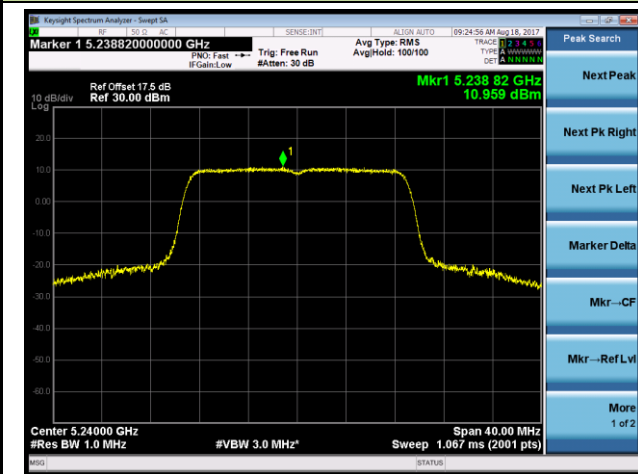

#### Channel 165 (5825MHz)

### 802.11n-HT20 Power Spectral Density - Ant 2

**Channel 36 (5180MHz)**

**Channel 44 (5220MHz)**

**Channel 48 (5240MHz)**

**Channel 149 (5745MHz)**

**Channel 157 (5785MHz)**

**Channel 165 (5825MHz)**