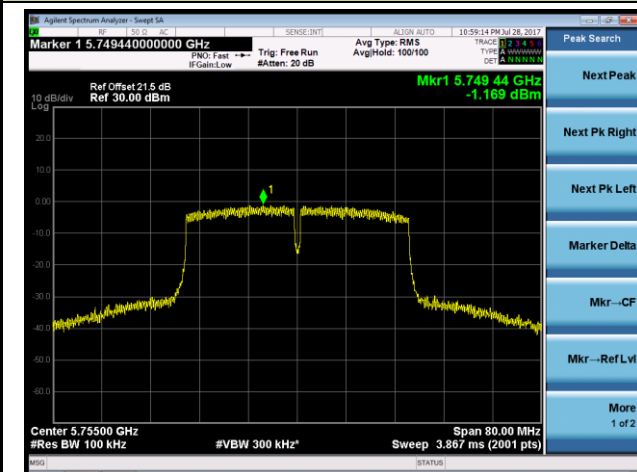

Channel 151 (5755MHz)