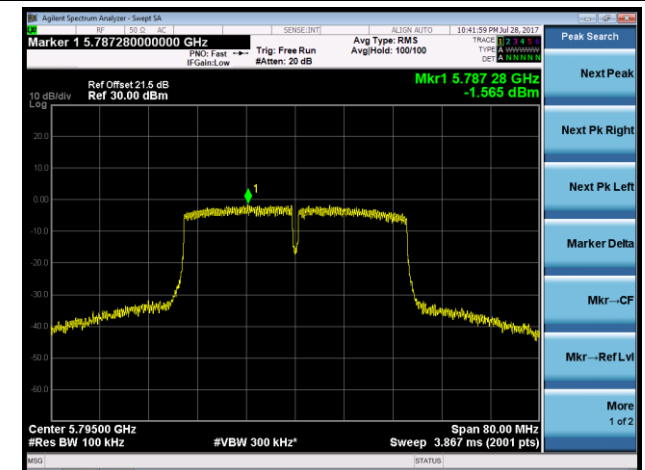

#### Channel 165 (5825MHz)

### 802.11ac-VHT40 Power Spectral Density - Ant 1

**Channel 38 (5190MHz)**

**Channel 46 (5230MHz)**

**Channel 151 (5755MHz)**

**Channel 159 (5795MHz)**