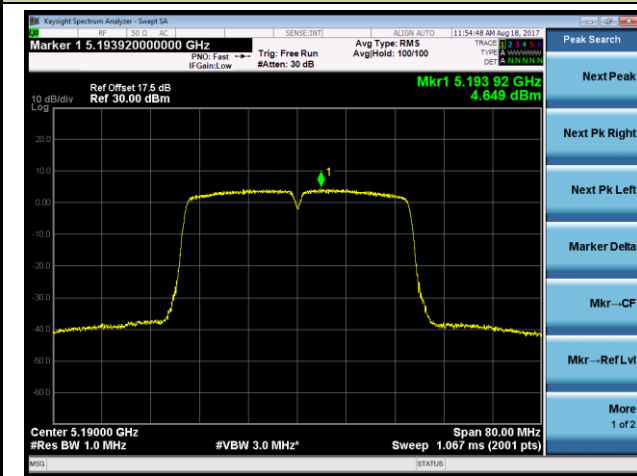

802.11n-HT40 Power Spectral Density- Ant 1 / Ant 1 + 2 (CDD Mode)

Channel 38 (5190MHz)