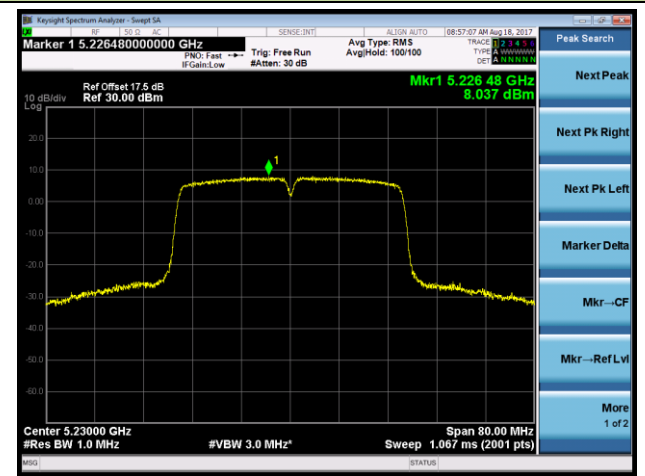

Channel 46 (5230MHz)