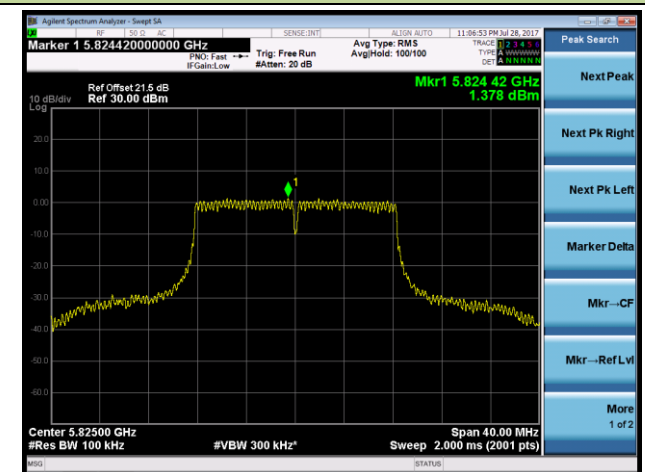

**Channel 46 (5230MHz)**

**Channel 151 (5755MHz)**

**Channel 159 (5795MHz)**

**802.11ac-VHT80 Power Spectral Density - Ant 2**
**Channel 42 (5210MHz)**

**Channel 155 (5775MHz)**

802.11a Power Spectral Density - Ant 1 / Ant 1 + 2 (CDD Mode)

Channel 36 (5180MHz)

Channel 44 (5220MHz)

Channel 48 (5240MHz)

Channel 149 (5745MHz)

Channel 157 (5785MHz)

Channel 165 (5825MHz)

## 802.11n-HT20 Power Spectral Density - Ant 1 / Ant 1 + 2 (CDD Mode)