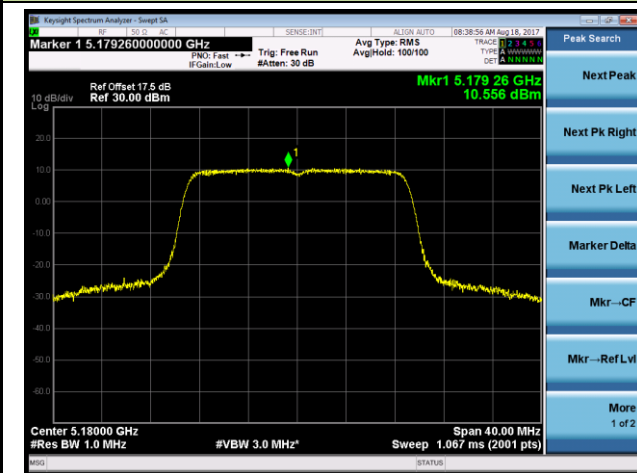

802.11n-HT20 Power Spectral Density - Ant 1

Channel 36 (5180MHz)