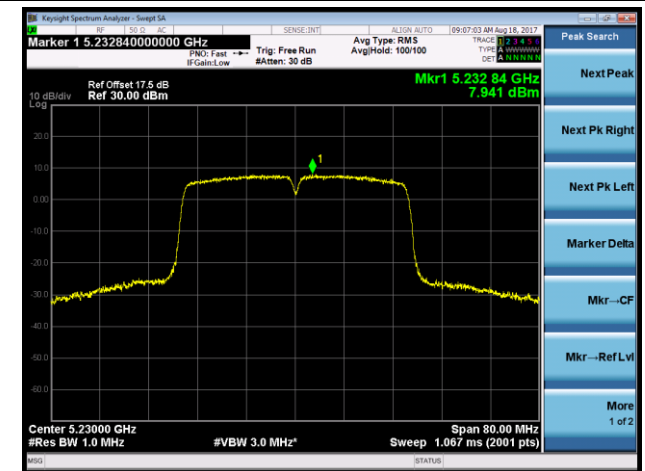

Channel 46 (5230MHz)