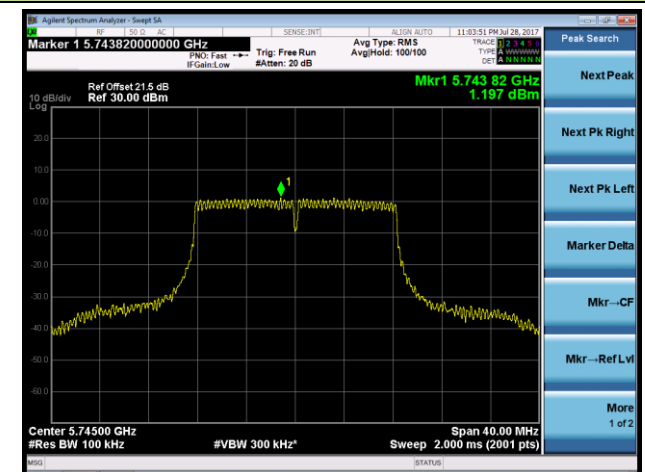

Channel 36 (5180MHz)

Channel 44 (5220MHz)

Channel 48 (5240MHz)

Channel 149 (5745MHz)

Channel 157 (5785MHz)

Channel 165 (5825MHz)

## 802.11n-HT20 Power Spectral Density - Ant 1 / Ant 1 + 2 (CDD Mode)