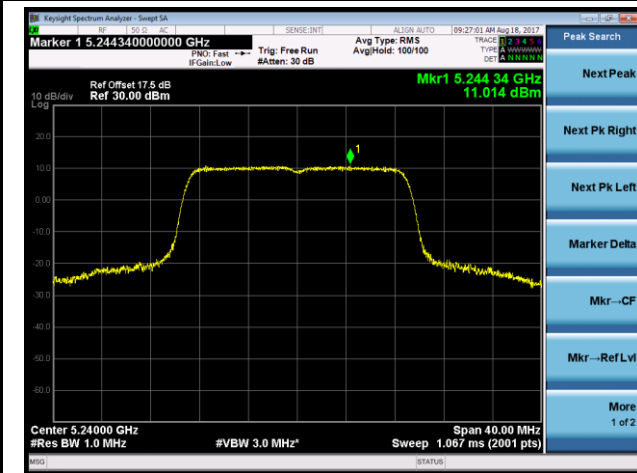

#### Channel 159 (5795MHz)

### 802.11ac-VHT20 Power Spectral Density - Ant 2

**Channel 36 (5180MHz)**

**Channel 44 (5220MHz)**

**Channel 48 (5240MHz)**

**Channel 149 (5745MHz)**

**Channel 157 (5785MHz)**

**Channel 165 (5825MHz)**

**802.11ac-VHT40 Power Spectral Density - Ant 2**
**Channel 38 (5190MHz)**