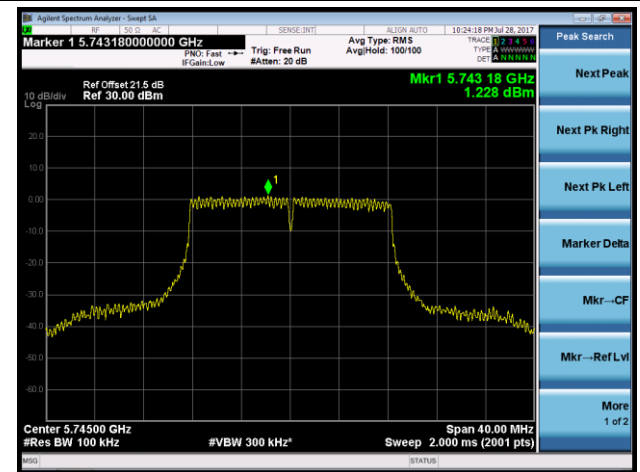

### 802.11a Power Spectral Density - Ant 1

**Channel 36 (5180MHz)**

**Channel 44 (5220MHz)**

**Channel 48 (5240MHz)**

**Channel 149 (5745MHz)**

**Channel 157 (5785MHz)**

**Channel 165 (5825MHz)**