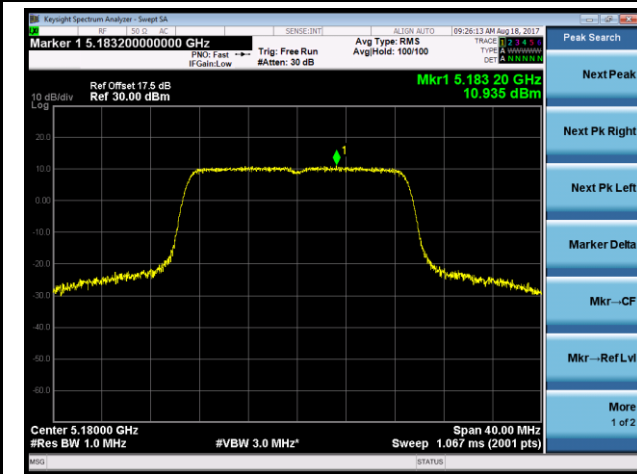

802.11ac-VHT20 Power Spectral Density - Ant 2

Channel 36 (5180MHz)