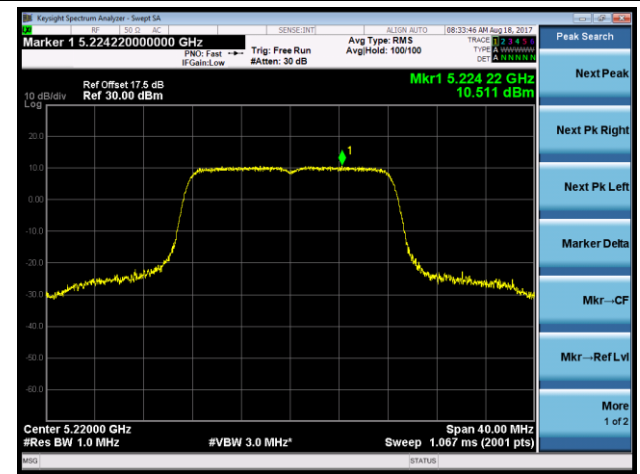

### 802.11a Power Spectral Density - Ant 1

**Channel 36 (5180MHz)**

**Channel 44 (5220MHz)**

**Channel 48 (5240MHz)**

**Channel 149 (5745MHz)**

**Channel 157 (5785MHz)**

**Channel 165 (5825MHz)**