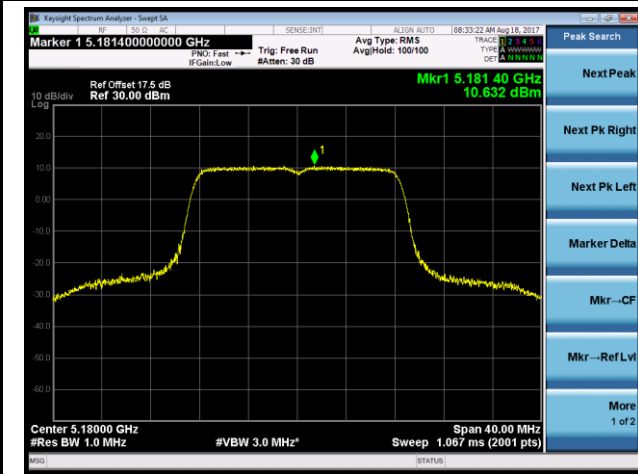

### 802.11a Power Spectral Density - Ant 1

**Channel 36 (5180MHz)**

**Channel 44 (5220MHz)**

**Channel 48 (5240MHz)**

**Channel 149 (5745MHz)**

**Channel 157 (5785MHz)**

**Channel 165 (5825MHz)**