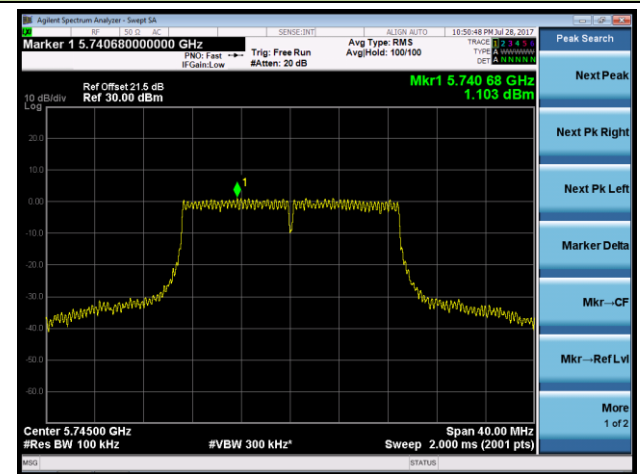

#### Channel 165 (5825MHz)

### 802.11n-HT20 Power Spectral Density - Ant 2

**Channel 36 (5180MHz)**

**Channel 44 (5220MHz)**

**Channel 48 (5240MHz)**

**Channel 149 (5745MHz)**

**Channel 157 (5785MHz)**

**Channel 165 (5825MHz)**