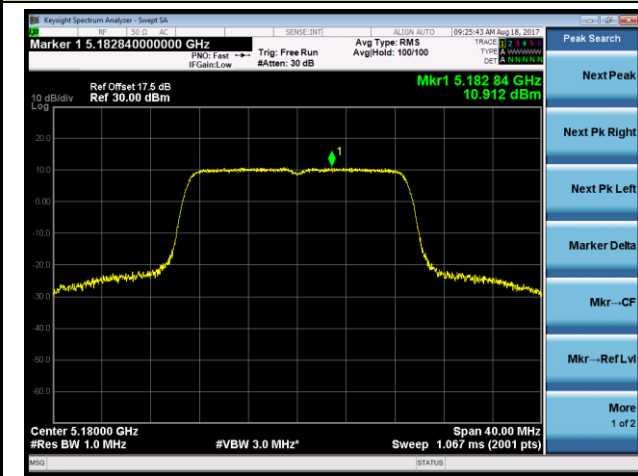

802.11n-HT20 Power Spectral Density - Ant 2

Channel 36 (5180MHz)