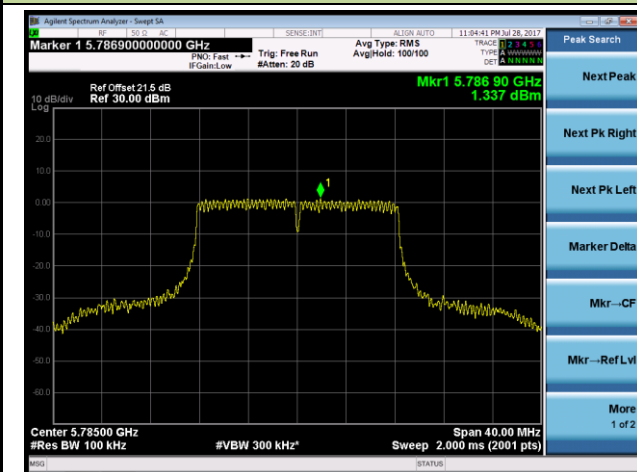

Channel 36 (5180MHz)

Channel 44 (5220MHz)

Channel 48 (5240MHz)

Channel 149 (5745MHz)

Channel 157 (5785MHz)

Channel 165 (5825MHz)

## 802.11n-HT20 Power Spectral Density - Ant 1 / Ant 1 + 2 (CDD Mode)