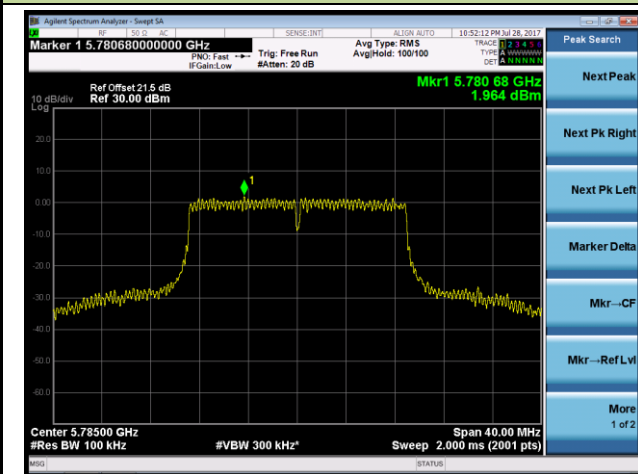

#### Channel 165 (5825MHz)

### 802.11n-HT20 Power Spectral Density - Ant 2

**Channel 36 (5180MHz)**

**Channel 44 (5220MHz)**

**Channel 48 (5240MHz)**

**Channel 149 (5745MHz)**

**Channel 157 (5785MHz)**

**Channel 165 (5825MHz)**