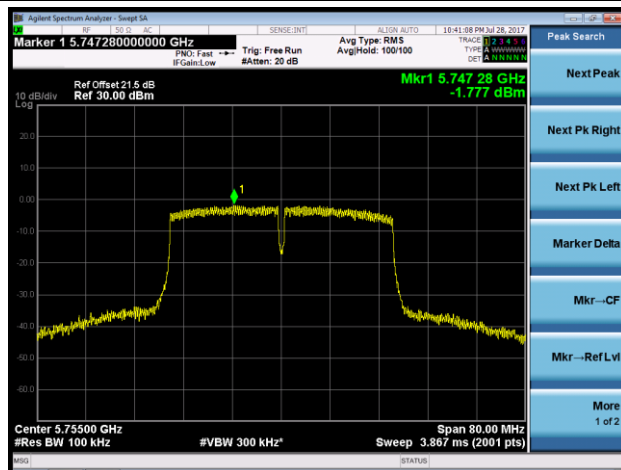

### 802.11ac-VHT40 Power Spectral Density - Ant 1

**Channel 38 (5190MHz)**

**Channel 46 (5230MHz)**

**Channel 151 (5755MHz)**

**Channel 159 (5795MHz)**