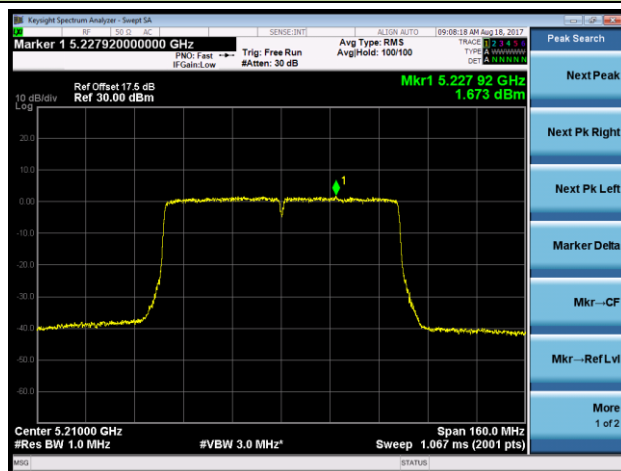

802.11ac-VHT80 Power Spectral Density - Ant 1

Channel 42 (5210MHz)