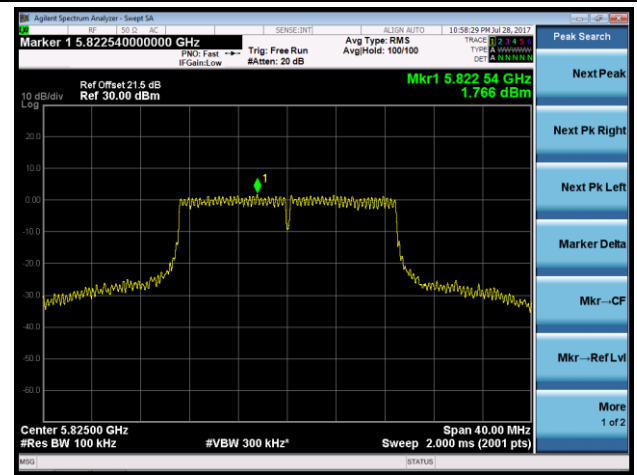

#### Channel 159 (5795MHz)

### 802.11ac-VHT20 Power Spectral Density - Ant 2

**Channel 36 (5180MHz)**

**Channel 44 (5220MHz)**

**Channel 48 (5240MHz)**

**Channel 149 (5745MHz)**

**Channel 157 (5785MHz)**

**Channel 165 (5825MHz)**

**802.11ac-VHT40 Power Spectral Density - Ant 2**
**Channel 38 (5190MHz)**