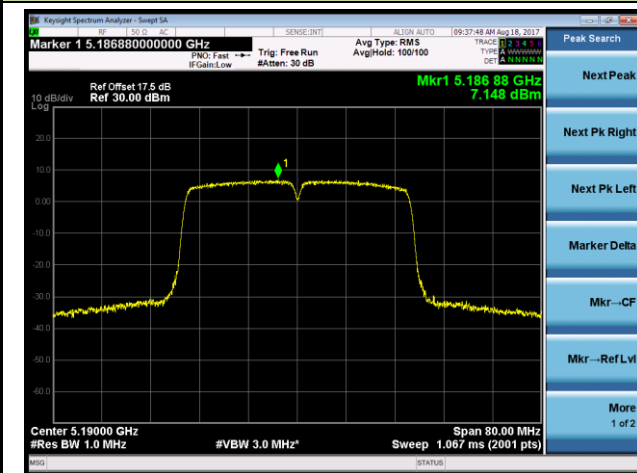

#### Channel 159 (5795MHz)

### 802.11ac-VHT20 Power Spectral Density - Ant 2

**Channel 36 (5180MHz)**

**Channel 44 (5220MHz)**

**Channel 48 (5240MHz)**

**Channel 149 (5745MHz)**

**Channel 157 (5785MHz)**

**Channel 165 (5825MHz)**

**802.11ac-VHT40 Power Spectral Density - Ant 2**
**Channel 38 (5190MHz)**