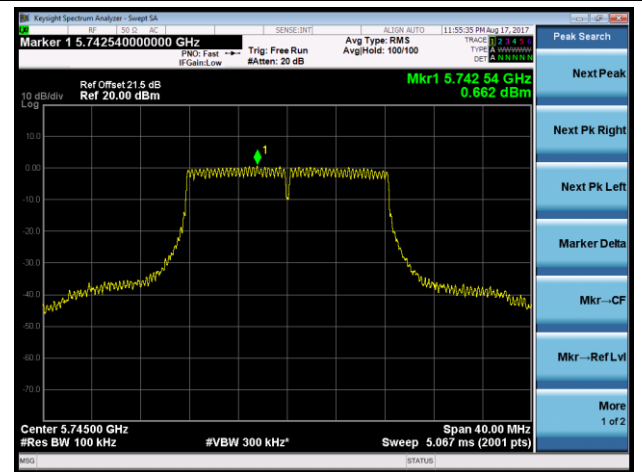

Channel 155 (5775MHz)

802.11a Power Spectral Density - Ant 1 / Ant 1 + 2 (CDD Mode)

Channel 36 (5180MHz)

Channel 44 (5220MHz)

Channel 48 (5240MHz)

Channel 149 (5745MHz)

Channel 157 (5785MHz)

Channel 165 (5825MHz)