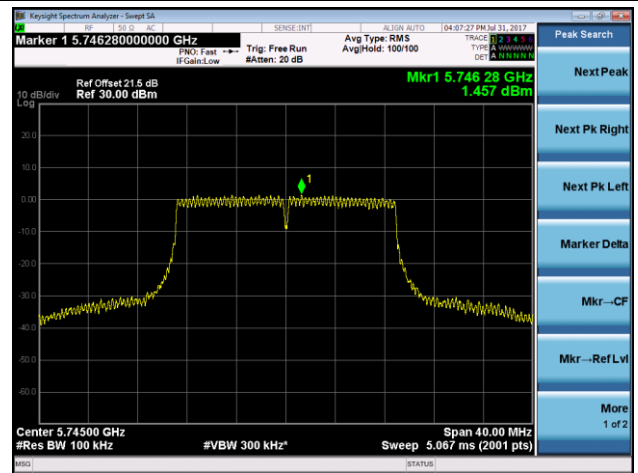

Channel 151 (5755MHz)

Channel 159 (5795MHz)

802.11ac-VHT20 Power Spectral Density - Ant 2

Channel 36 (5180MHz)

Channel 44 (5220MHz)

Channel 48 (5240MHz)

Channel 149 (5745MHz)

Channel 157 (5785MHz)