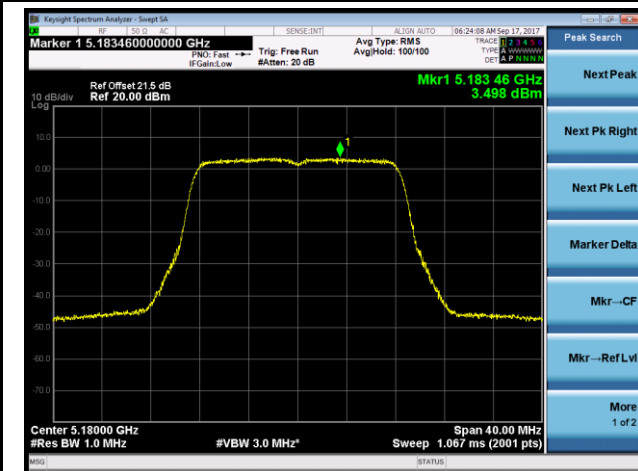

Channel 149 (5745MHz)

Channel 157 (5785MHz)

Channel 165 (5825MHz)

802.11ac-VHT40 Power Spectral Density - Ant 1 / Ant 1 + 2 (CDD Mode)

Channel 38 (5190MHz)

Channel 46 (5230MHz)

Channel 151 (5755MHz)

Channel 159 (5795MHz)

802.11ac-VHT80 Power Spectral Density- Ant 1 / Ant 1 + 2 (CDD Mode)

Channel 42 (5210MHz)

Channel 155 (5775MHz)

802.11a Power Spectral Density - Ant 2 / Ant 1 + 2 (CDD Mode)

Channel 36 (5180MHz)

Channel 44 (5220MHz)

Channel 48 (5240MHz)

Channel 149 (5745MHz)

Channel 157 (5785MHz)

Channel 165 (5825MHz)