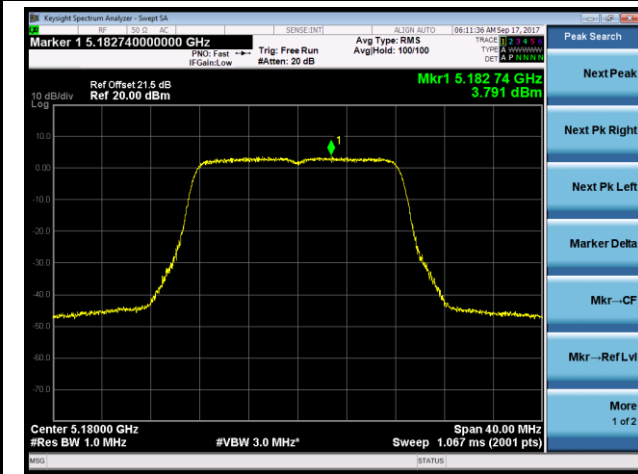

802.11a Power Spectral Density - Ant 1 / Ant 1 + 2 (CDD Mode)

Channel 36 (5180MHz)