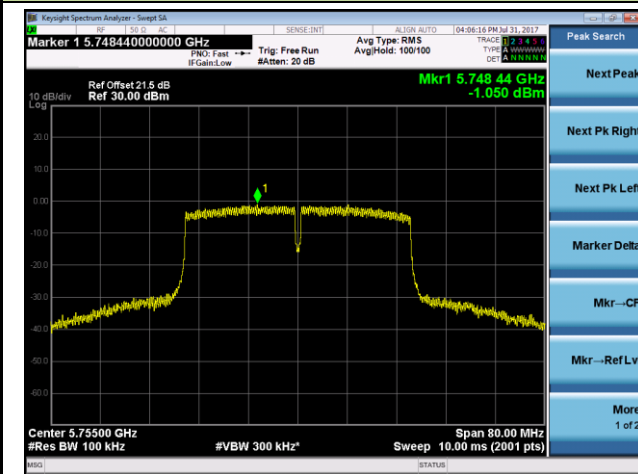

Channel 151 (5755MHz)