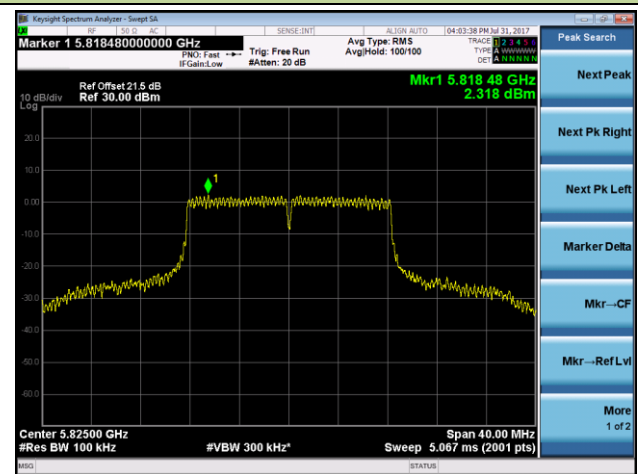

Channel 36 (5180MHz)

Channel 44 (5220MHz)

Channel 48 (5240MHz)

Channel 149 (5745MHz)

Channel 157 (5785MHz)

Channel 165 (5825MHz)

802.11n-HT20 Power Spectral Density - Ant 2

Channel 36 (5180MHz)