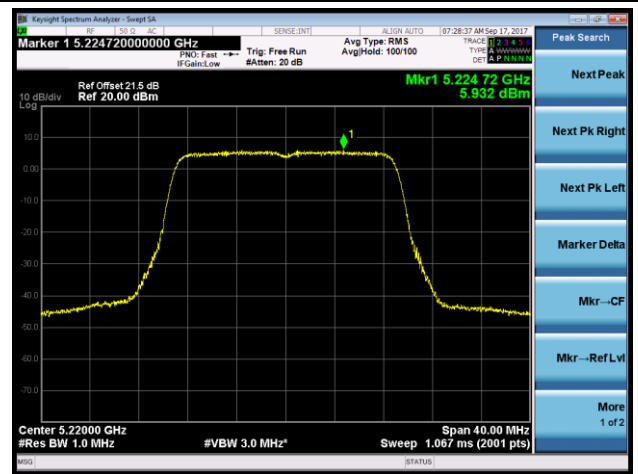

Channel 151 (5755MHz)

Channel 159 (5795MHz)

802.11ac-VHT20 Power Spectral Density - Ant 2

Channel 36 (5180MHz)

Channel 44 (5220MHz)

Channel 48 (5240MHz)

Channel 149 (5745MHz)

Channel 157 (5785MHz)