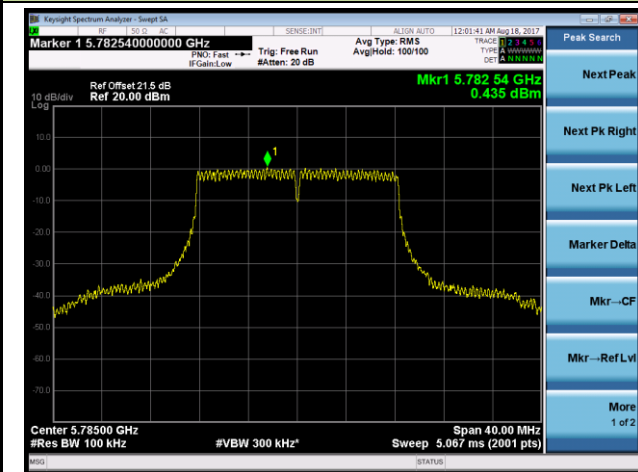

Channel 155 (5775MHz)

802.11a Power Spectral Density - Ant 1 / Ant 1 + 2 (CDD Mode)

Channel 36 (5180MHz)

Channel 44 (5220MHz)

Channel 48 (5240MHz)

Channel 149 (5745MHz)

Channel 157 (5785MHz)

Channel 165 (5825MHz)