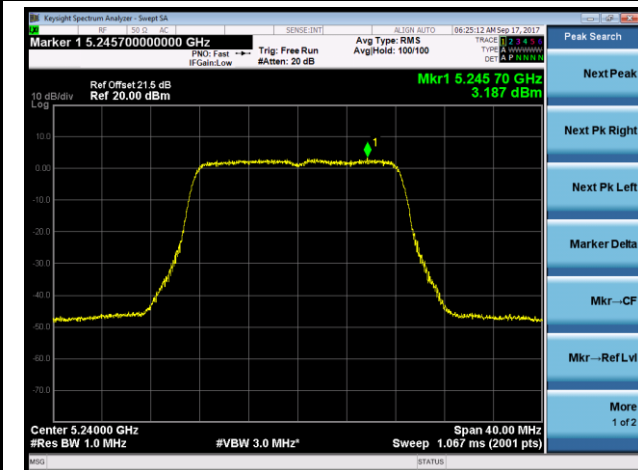

Channel 149 (5745MHz)

Channel 157 (5785MHz)

Channel 165 (5825MHz)

802.11ac-VHT40 Power Spectral Density - Ant 1 / Ant 1 + 2 (CDD Mode)

Channel 38 (5190MHz)

Channel 46 (5230MHz)

Channel 151 (5755MHz)

Channel 159 (5795MHz)

802.11ac-VHT80 Power Spectral Density- Ant 1 / Ant 1 + 2 (CDD Mode)

Channel 42 (5210MHz)

Channel 155 (5775MHz)

802.11a Power Spectral Density - Ant 2 / Ant 1 + 2 (CDD Mode)

Channel 36 (5180MHz)

Channel 44 (5220MHz)

Channel 48 (5240MHz)

Channel 149 (5745MHz)

Channel 157 (5785MHz)

Channel 165 (5825MHz)