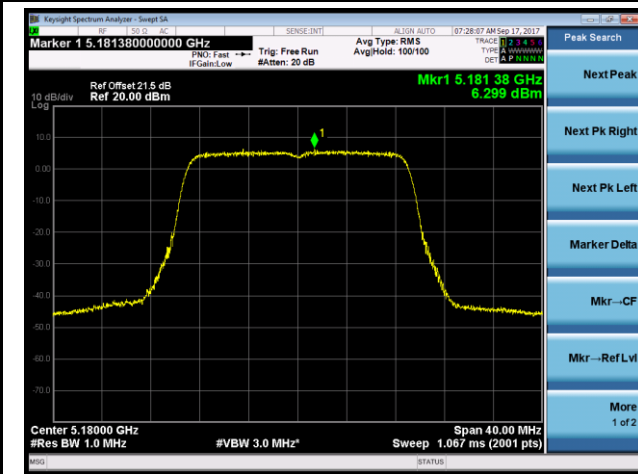

Channel 151 (5755MHz)

Channel 159 (5795MHz)

802.11ac-VHT20 Power Spectral Density - Ant 2

Channel 36 (5180MHz)

Channel 44 (5220MHz)

Channel 48 (5240MHz)

Channel 149 (5745MHz)

Channel 157 (5785MHz)

Channel 165 (5825MHz)

802.11ac-VHT40 Power Spectral Density - Ant 2
Channel 38 (5190MHz)

Channel 46 (5230MHz)

Channel 151 (5755MHz)

Channel 159 (5795MHz)

802.11ac-VHT80 Power Spectral Density - Ant 2
Channel 42 (5210MHz)