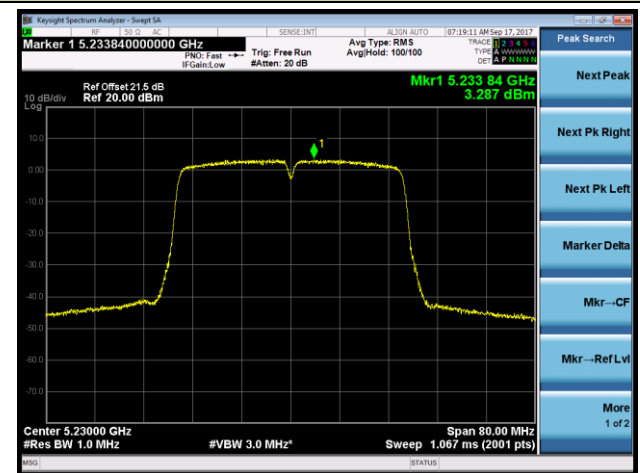

802.11ac-VHT20 Power Spectral Density - Ant 1

Channel 36 (5180MHz)

Channel 44 (5220MHz)

Channel 48 (5240MHz)

Channel 149 (5745MHz)

Channel 157 (5785MHz)

Channel 165 (5825MHz)

802.11ac-VHT40 Power Spectral Density - Ant 1

Channel 38 (5190MHz)

Channel 46 (5230MHz)

Channel 151 (5755MHz)

Channel 159 (5795MHz)

802.11ac-VHT80 Power Spectral Density - Ant 1

Channel 42 (5210MHz)

Channel 155 (5775MHz)

802.11a Power Spectral Density - Ant 2