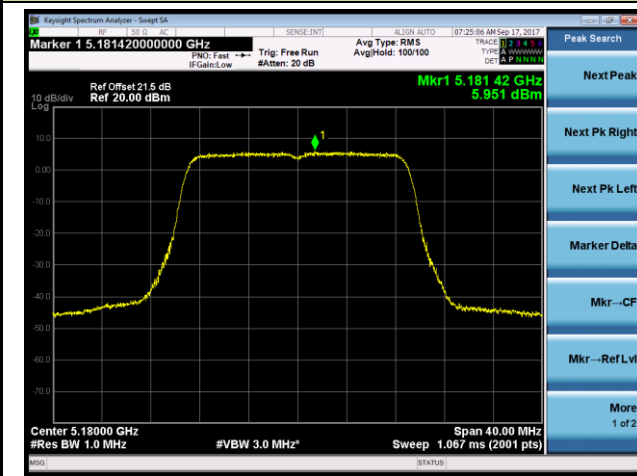

Channel 36 (5180MHz)

Channel 44 (5220MHz)

Channel 48 (5240MHz)

Channel 149 (5745MHz)

Channel 157 (5785MHz)

Channel 165 (5825MHz)

802.11n-HT20 Power Spectral Density - Ant 2

Channel 36 (5180MHz)