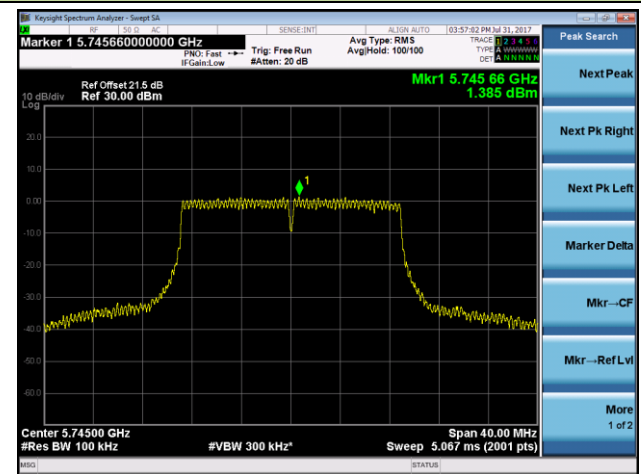

802.11ac-VHT20 Power Spectral Density - Ant 1

Channel 36 (5180MHz)

Channel 44 (5220MHz)

Channel 48 (5240MHz)

Channel 149 (5745MHz)

Channel 157 (5785MHz)

Channel 165 (5825MHz)

802.11ac-VHT40 Power Spectral Density - Ant 1

Channel 38 (5190MHz)

Channel 46 (5230MHz)

Channel 151 (5755MHz)

Channel 159 (5795MHz)

802.11ac-VHT80 Power Spectral Density - Ant 1

Channel 42 (5210MHz)

Channel 155 (5775MHz)

802.11a Power Spectral Density - Ant 2