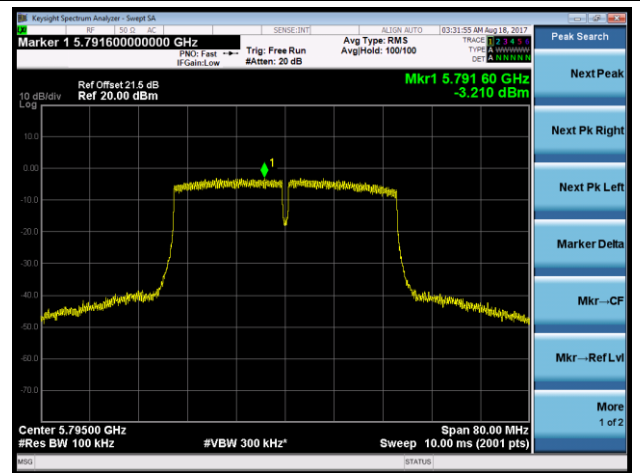

Channel 149 (5745MHz)

Channel 157 (5785MHz)

Channel 165 (5825MHz)

802.11ac-VHT40 Power Spectral Density - Ant 1 / Ant 1 + 2 (CDD Mode)

Channel 38 (5190MHz)

Channel 46 (5230MHz)

Channel 151 (5755MHz)

Channel 159 (5795MHz)

802.11ac-VHT80 Power Spectral Density- Ant 1 / Ant 1 + 2 (CDD Mode)

Channel 42 (5210MHz)

Channel 155 (5775MHz)

802.11a Power Spectral Density - Ant 2 / Ant 1 + 2 (CDD Mode)

Channel 36 (5180MHz)

Channel 44 (5220MHz)