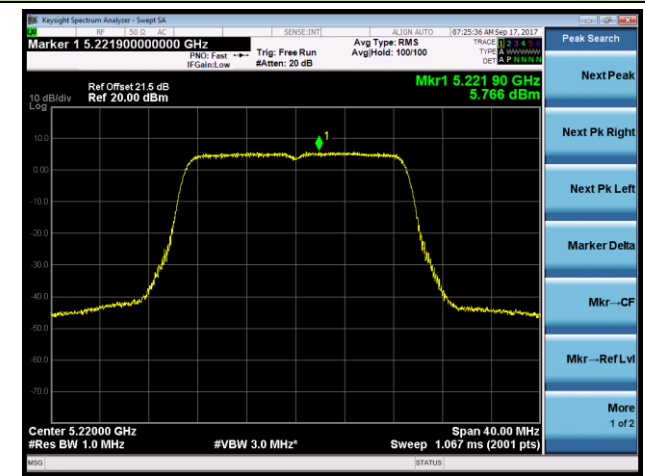

Channel 44 (5220MHz)