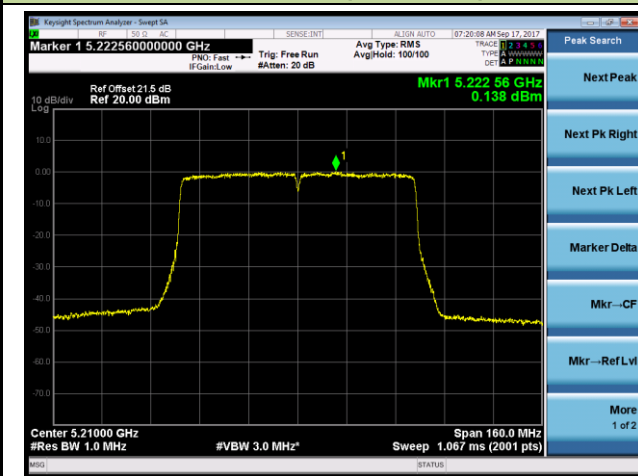

Channel 38 (5190MHz)

Channel 46 (5230MHz)

Channel 151 (5755MHz)

Channel 159 (5795MHz)

802.11ac-VHT80 Power Spectral Density - Ant 1

Channel 42 (5210MHz)

Channel 155 (5775MHz)

802.11a Power Spectral Density - Ant 2