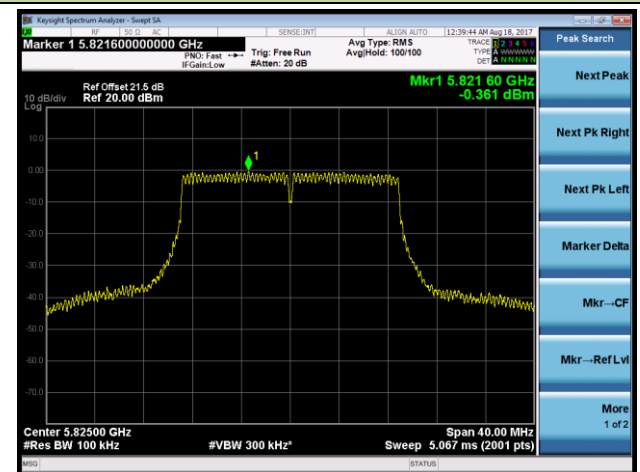

Channel 165 (5825MHz)