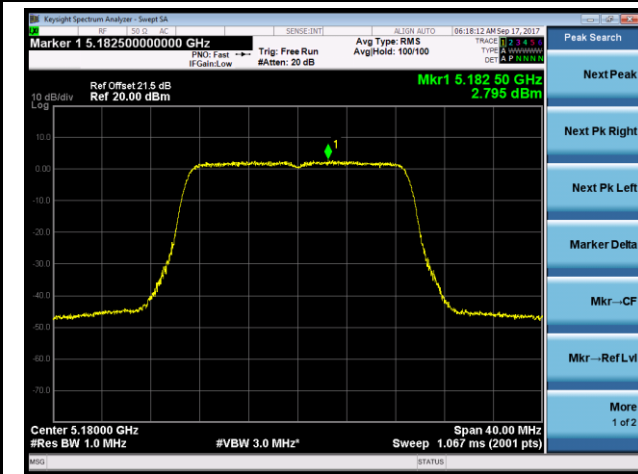

Channel 38 (5190MHz)

Channel 46 (5230MHz)

Channel 151 (5755MHz)

Channel 159 (5795MHz)

802.11ac-VHT20 Power Spectral Density - Ant 1 / Ant 1 + 2 (CDD Mode)

Channel 36 (5180MHz)

Channel 44 (5220MHz)

Channel 48 (5240MHz)

Channel 149 (5745MHz)

Channel 157 (5785MHz)

Channel 165 (5825MHz)

802.11ac-VHT40 Power Spectral Density - Ant 1 / Ant 1 + 2 (CDD Mode)

Channel 38 (5190MHz)

Channel 46 (5230MHz)

Channel 151 (5755MHz)

Channel 159 (5795MHz)