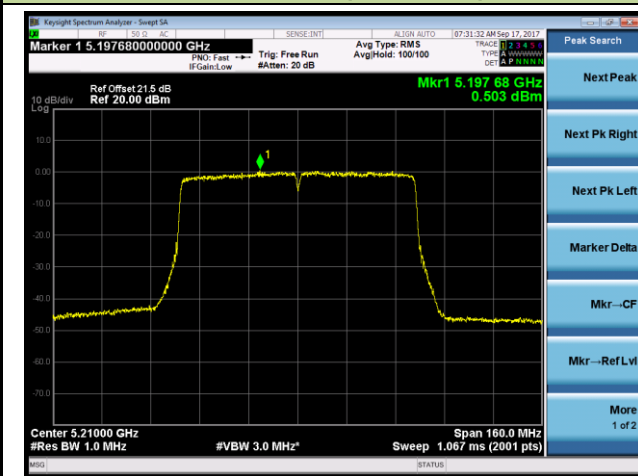

Channel 151 (5755MHz)

Channel 159 (5795MHz)

802.11ac-VHT20 Power Spectral Density - Ant 2

Channel 36 (5180MHz)

Channel 44 (5220MHz)

Channel 48 (5240MHz)

Channel 149 (5745MHz)

Channel 157 (5785MHz)

Channel 165 (5825MHz)

802.11ac-VHT40 Power Spectral Density - Ant 2
Channel 38 (5190MHz)

Channel 46 (5230MHz)

Channel 151 (5755MHz)

Channel 159 (5795MHz)

802.11ac-VHT80 Power Spectral Density - Ant 2
Channel 42 (5210MHz)