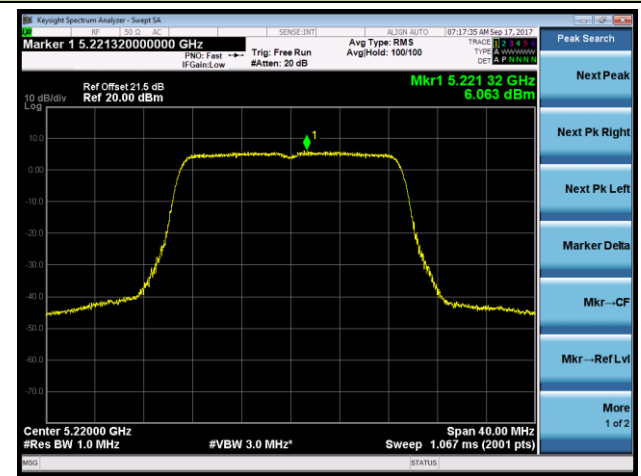

802.11ac-VHT20 Power Spectral Density - Ant 1

Channel 36 (5180MHz)

Channel 44 (5220MHz)

Channel 48 (5240MHz)

Channel 149 (5745MHz)

Channel 157 (5785MHz)

Channel 165 (5825MHz)

802.11ac-VHT40 Power Spectral Density - Ant 1

Channel 38 (5190MHz)

Channel 46 (5230MHz)

Channel 151 (5755MHz)

Channel 159 (5795MHz)

802.11ac-VHT80 Power Spectral Density - Ant 1

Channel 42 (5210MHz)

Channel 155 (5775MHz)

802.11a Power Spectral Density - Ant 2