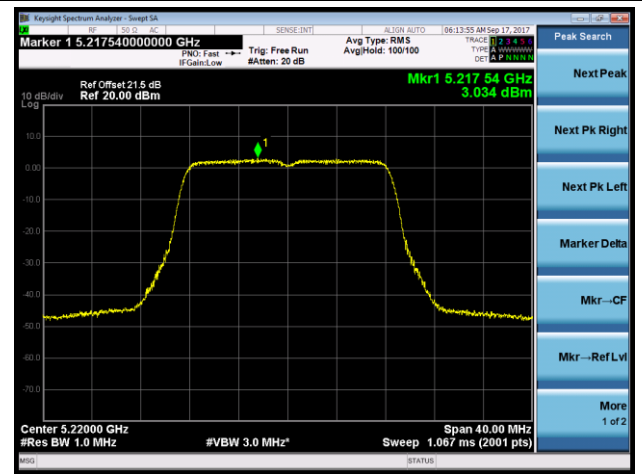

Channel 44 (5220MHz)