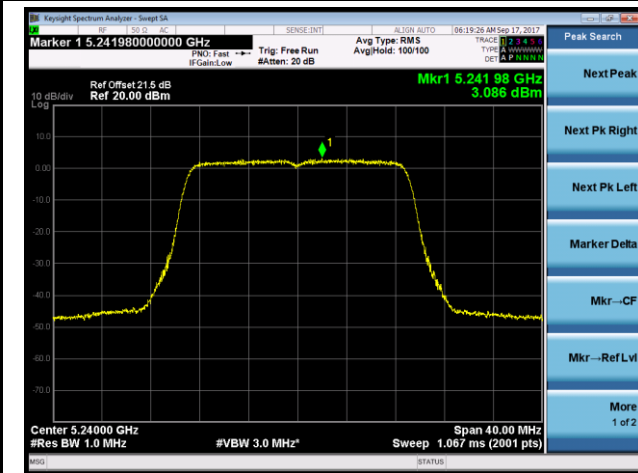

Channel 38 (5190MHz)

Channel 46 (5230MHz)

Channel 151 (5755MHz)

Channel 159 (5795MHz)

802.11ac-VHT20 Power Spectral Density - Ant 1 / Ant 1 + 2 (CDD Mode)

Channel 36 (5180MHz)

Channel 44 (5220MHz)

Channel 48 (5240MHz)

Channel 149 (5745MHz)

Channel 157 (5785MHz)

Channel 165 (5825MHz)

802.11ac-VHT40 Power Spectral Density - Ant 1 / Ant 1 + 2 (CDD Mode)

Channel 38 (5190MHz)

Channel 46 (5230MHz)

Channel 151 (5755MHz)

Channel 159 (5795MHz)