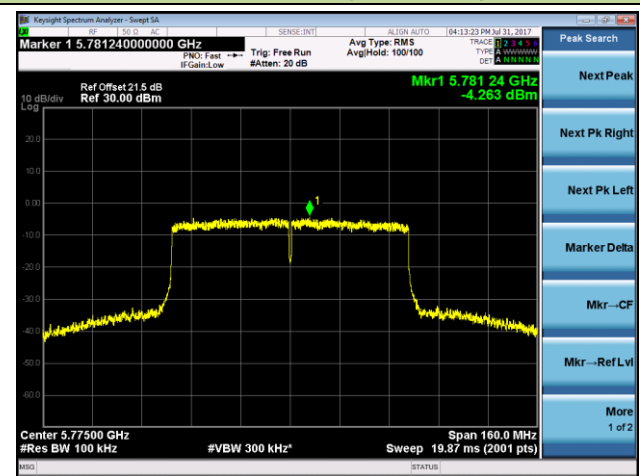

Channel 38 (5190MHz)

Channel 46 (5230MHz)

Channel 151 (5755MHz)

Channel 159 (5795MHz)

802.11ac-VHT80 Power Spectral Density - Ant 1

Channel 42 (5210MHz)

Channel 155 (5775MHz)

802.11a Power Spectral Density - Ant 2