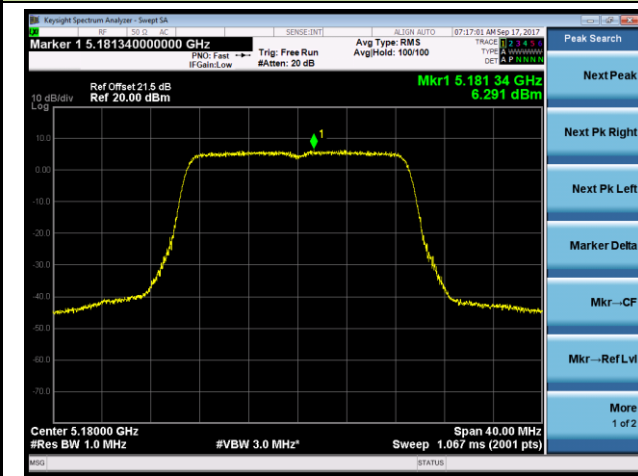

802.11ac-VHT20 Power Spectral Density - Ant 1

Channel 36 (5180MHz)

Channel 44 (5220MHz)

Channel 48 (5240MHz)

Channel 149 (5745MHz)

Channel 157 (5785MHz)

Channel 165 (5825MHz)

802.11ac-VHT40 Power Spectral Density - Ant 1

Channel 38 (5190MHz)

Channel 46 (5230MHz)

Channel 151 (5755MHz)

Channel 159 (5795MHz)

802.11ac-VHT80 Power Spectral Density - Ant 1

Channel 42 (5210MHz)

Channel 155 (5775MHz)

802.11a Power Spectral Density - Ant 2