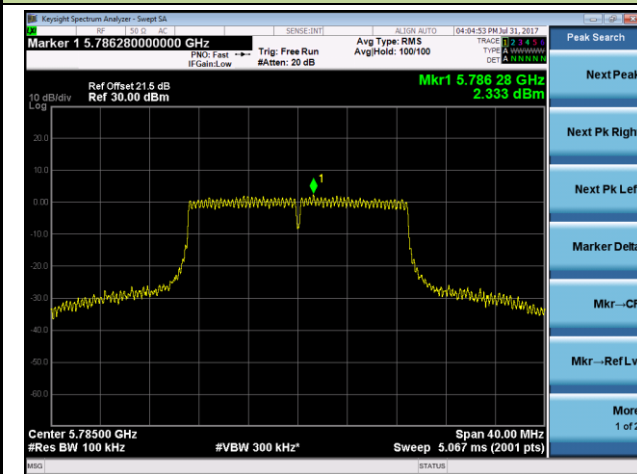

Channel 44 (5220MHz)

Channel 48 (5240MHz)

Channel 149 (5745MHz)

Channel 157 (5785MHz)

Channel 165 (5825MHz)

802.11n-HT40 Power Spectral Density - Ant 2

Channel 38 (5190MHz)

Channel 46 (5230MHz)