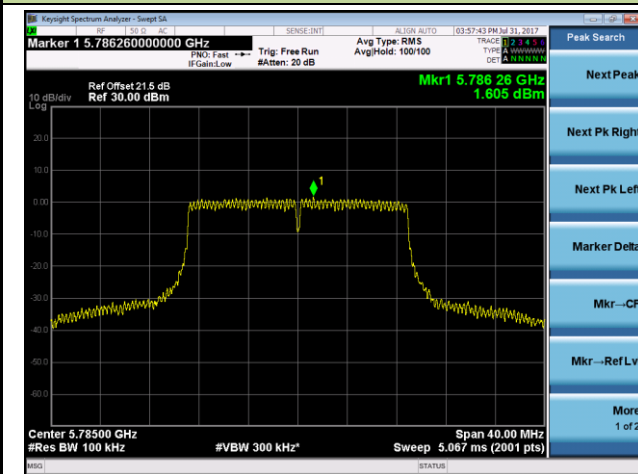

802.11ac-VHT20 Power Spectral Density - Ant 1

Channel 36 (5180MHz)

Channel 44 (5220MHz)

Channel 48 (5240MHz)

Channel 149 (5745MHz)

Channel 157 (5785MHz)

Channel 165 (5825MHz)

802.11ac-VHT40 Power Spectral Density - Ant 1