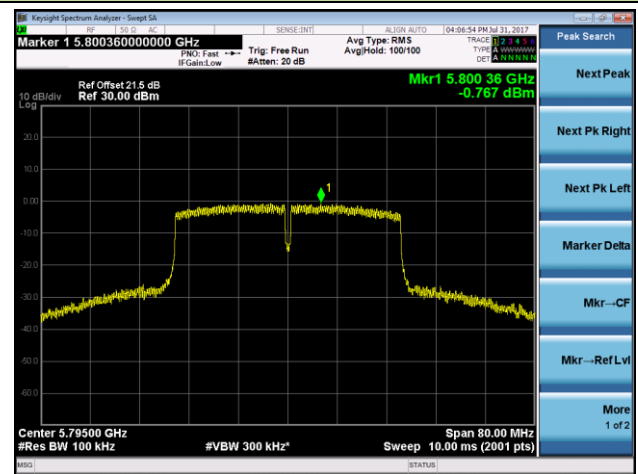

Channel 159 (5795MHz)