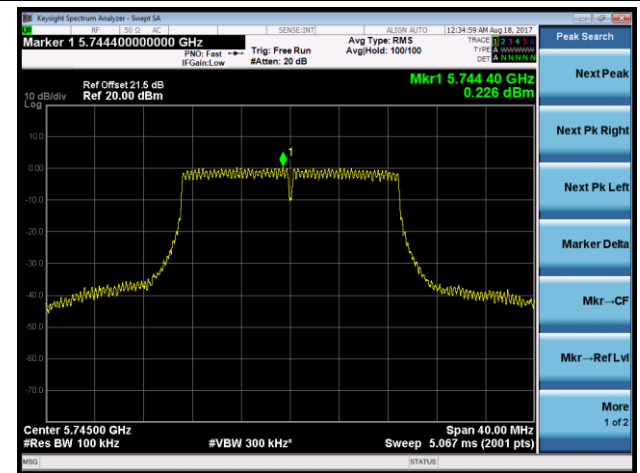

Channel 149 (5745MHz)