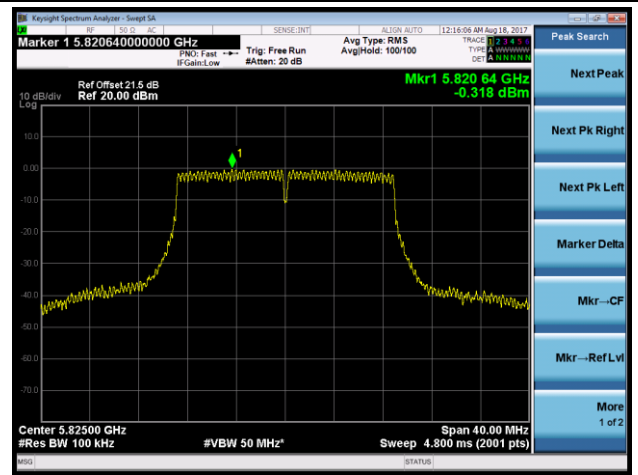

802.11n-HT20 Power Spectral Density - Ant 1 / Ant 1 + 2 (CDD Mode)

Channel 36 (5180MHz)

Channel 44 (5220MHz)

Channel 48 (5240MHz)

Channel 149 (5745MHz)

Channel 157 (5785MHz)

Channel 165 (5825MHz)

802.11n-HT40 Power Spectral Density- Ant 1 / Ant 1 + 2 (CDD Mode)