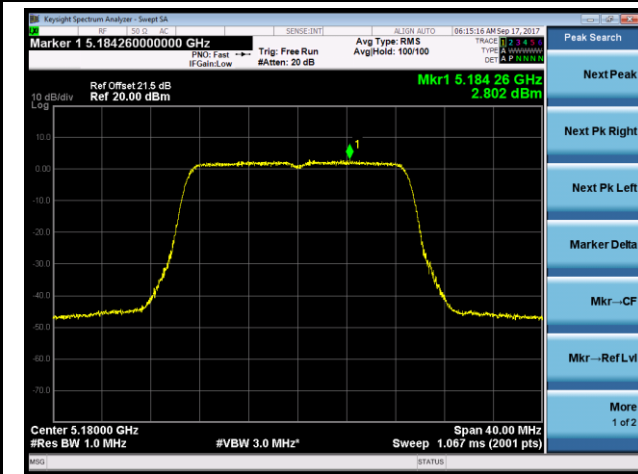

802.11n-HT20 Power Spectral Density - Ant 1 / Ant 1 + 2 (CDD Mode)

Channel 36 (5180MHz)