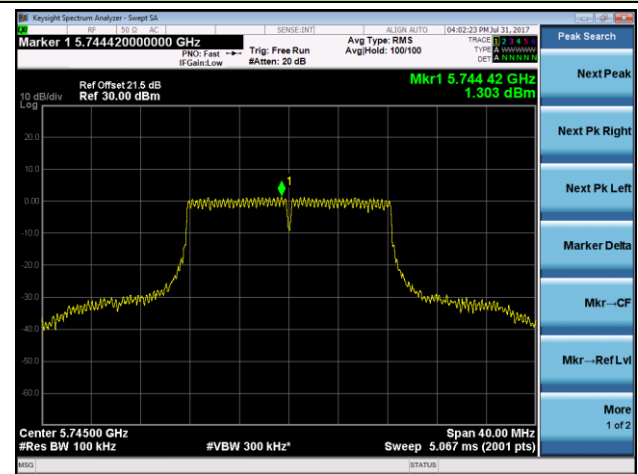

Channel 36 (5180MHz)

Channel 44 (5220MHz)

Channel 48 (5240MHz)

Channel 149 (5745MHz)

Channel 157 (5785MHz)

Channel 165 (5825MHz)

802.11n-HT20 Power Spectral Density - Ant 2

Channel 36 (5180MHz)