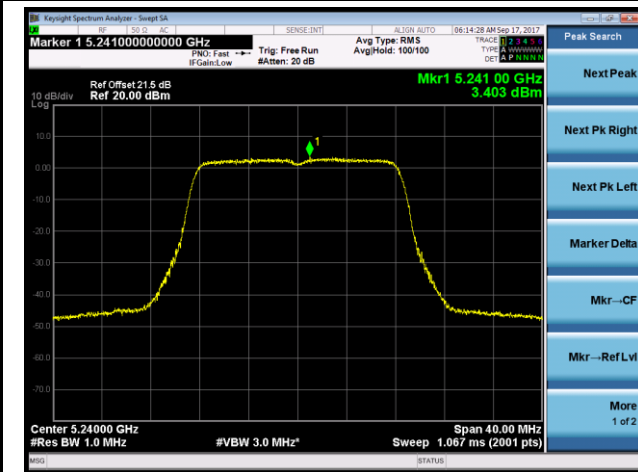

Channel 155 (5775MHz)

802.11a Power Spectral Density - Ant 1 / Ant 1 + 2 (CDD Mode)

Channel 36 (5180MHz)

Channel 44 (5220MHz)

Channel 48 (5240MHz)

Channel 149 (5745MHz)

Channel 157 (5785MHz)

Channel 165 (5825MHz)