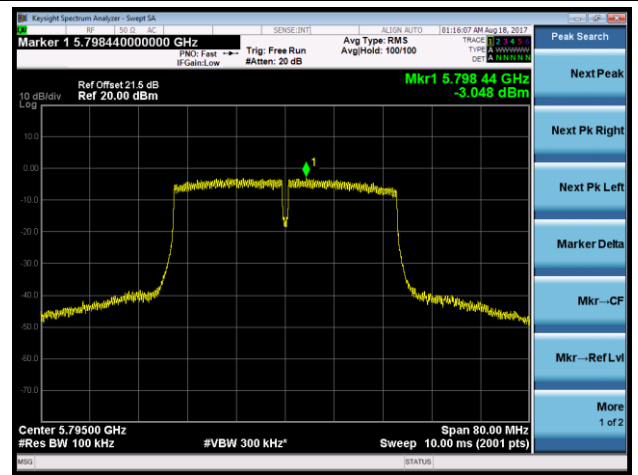

Channel 38 (5190MHz)

Channel 46 (5230MHz)

Channel 151 (5755MHz)

Channel 159 (5795MHz)

802.11ac-VHT20 Power Spectral Density - Ant 1 / Ant 1 + 2 (CDD Mode)

Channel 36 (5180MHz)

Channel 44 (5220MHz)

Channel 48 (5240MHz)