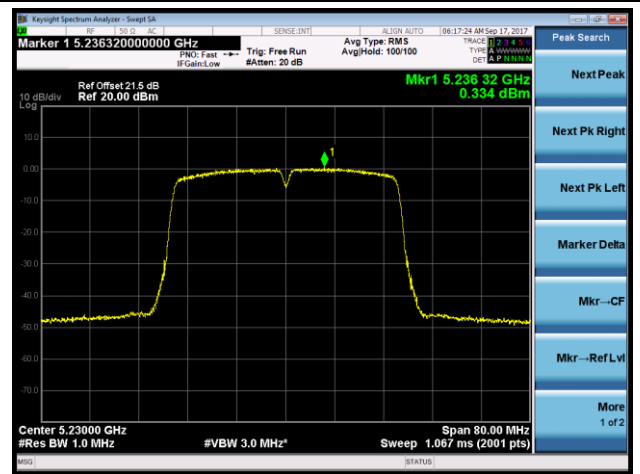

Channel 149 (5745MHz)

Channel 157 (5785MHz)

Channel 165 (5825MHz)

802.11ac-VHT40 Power Spectral Density - Ant 1 / Ant 1 + 2 (CDD Mode)

Channel 38 (5190MHz)

Channel 46 (5230MHz)

Channel 151 (5755MHz)

Channel 159 (5795MHz)