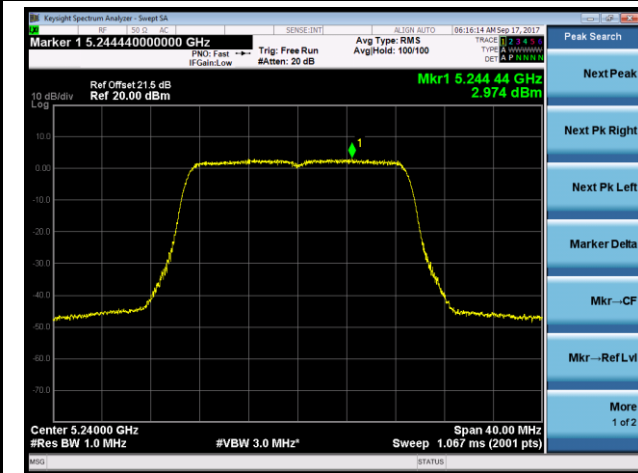

802.11n-HT20 Power Spectral Density - Ant 1 / Ant 1 + 2 (CDD Mode)

Channel 36 (5180MHz)

Channel 44 (5220MHz)

Channel 48 (5240MHz)

Channel 149 (5745MHz)

Channel 157 (5785MHz)

Channel 165 (5825MHz)

802.11n-HT40 Power Spectral Density- Ant 1 / Ant 1 + 2 (CDD Mode)