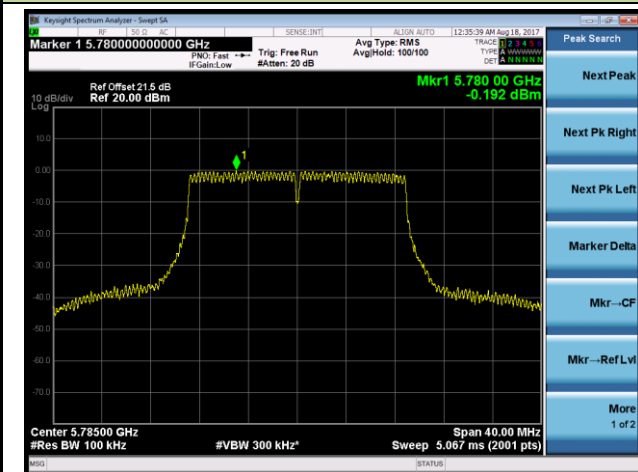

Channel 157 (5785MHz)