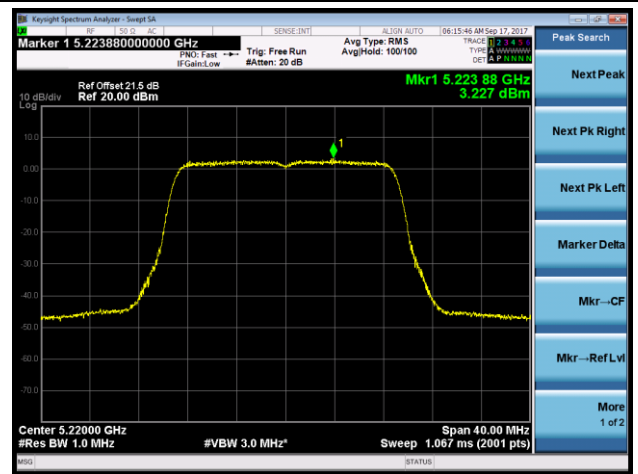

Channel 44 (5220MHz)