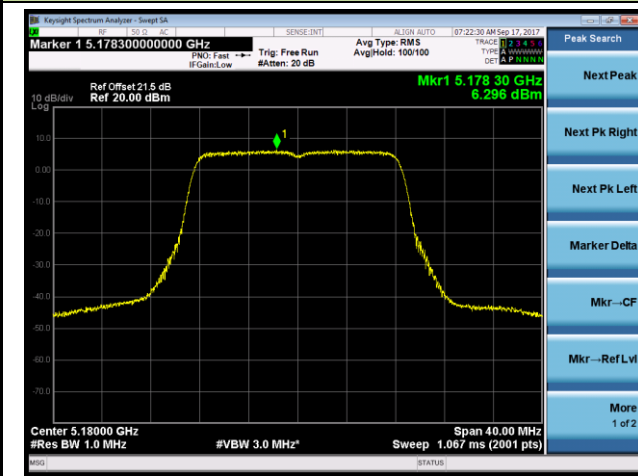

802.11a Power Spectral Density - Ant 2

Channel 36 (5180MHz)