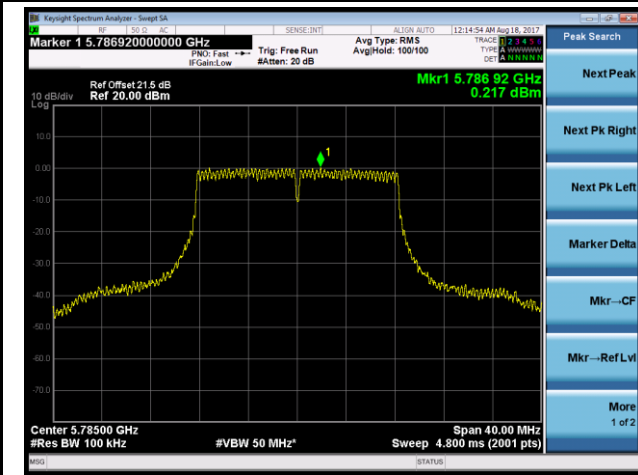

802.11n-HT20 Power Spectral Density - Ant 1 / Ant 1 + 2 (CDD Mode)

Channel 36 (5180MHz)

Channel 44 (5220MHz)

Channel 48 (5240MHz)

Channel 149 (5745MHz)

Channel 157 (5785MHz)

Channel 165 (5825MHz)

802.11n-HT40 Power Spectral Density- Ant 1 / Ant 1 + 2 (CDD Mode)