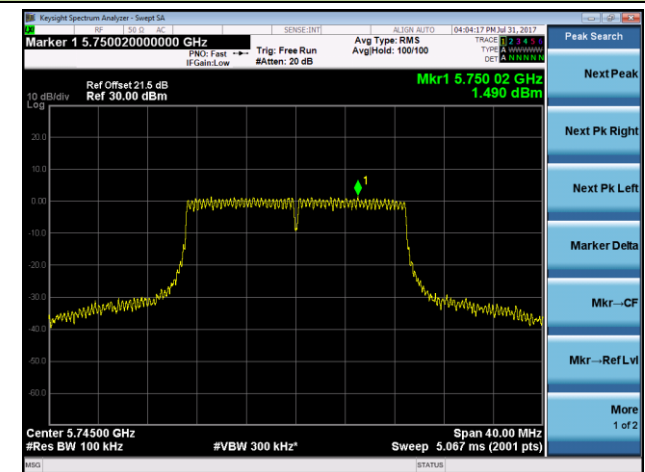

Channel 149 (5745MHz)