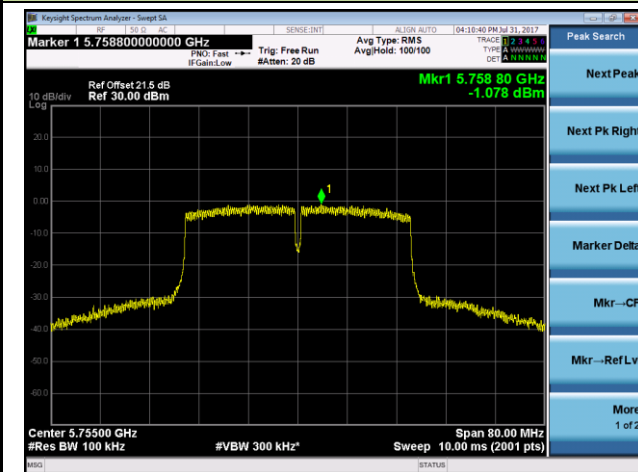

Channel 151 (5755MHz)