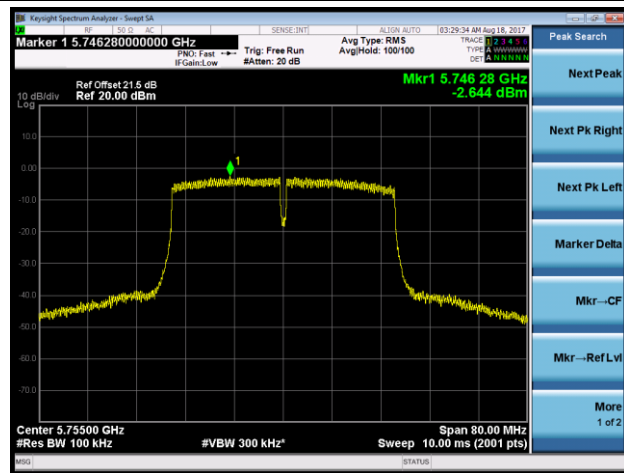

Channel 149 (5745MHz)

Channel 157 (5785MHz)

Channel 165 (5825MHz)

802.11ac-VHT40 Power Spectral Density - Ant 1 / Ant 1 + 2 (CDD Mode)

Channel 38 (5190MHz)

Channel 46 (5230MHz)

Channel 151 (5755MHz)

Channel 159 (5795MHz)

802.11ac-VHT80 Power Spectral Density- Ant 1 / Ant 1 + 2 (CDD Mode)

Channel 42 (5210MHz)

Channel 155 (5775MHz)

802.11a Power Spectral Density - Ant 2 / Ant 1 + 2 (CDD Mode)

Channel 36 (5180MHz)

Channel 44 (5220MHz)