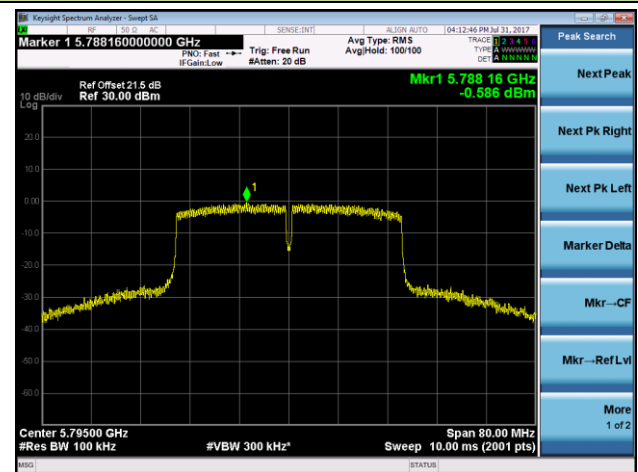

Channel 159 (5795MHz)