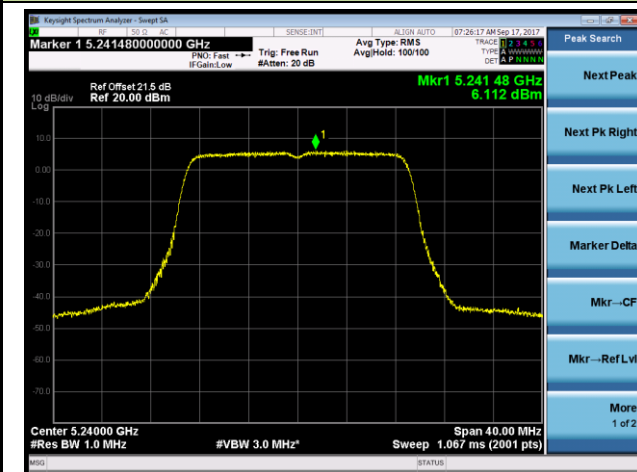

Channel 48 (5240MHz)