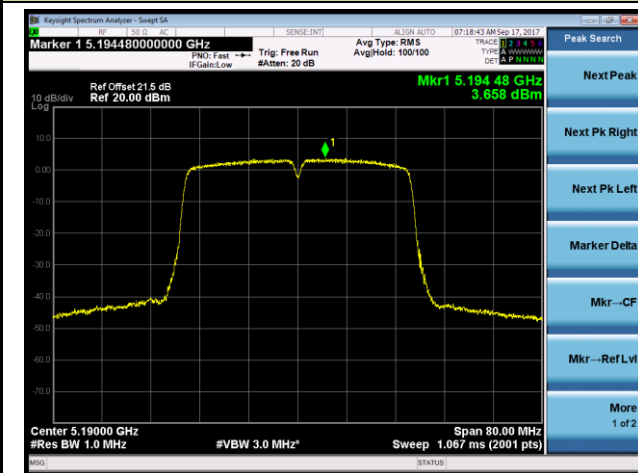

802.11ac-VHT20 Power Spectral Density - Ant 1

Channel 36 (5180MHz)

Channel 44 (5220MHz)

Channel 48 (5240MHz)

Channel 149 (5745MHz)

Channel 157 (5785MHz)

Channel 165 (5825MHz)

802.11ac-VHT40 Power Spectral Density - Ant 1

Channel 38 (5190MHz)

Channel 46 (5230MHz)

Channel 151 (5755MHz)

Channel 159 (5795MHz)

802.11ac-VHT80 Power Spectral Density - Ant 1

Channel 42 (5210MHz)

Channel 155 (5775MHz)

802.11a Power Spectral Density - Ant 2