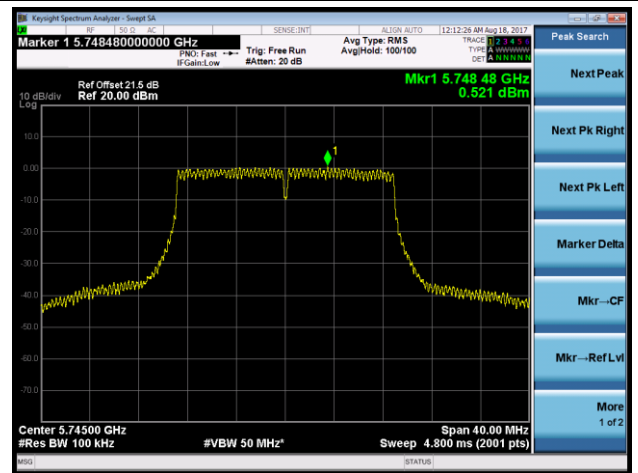

802.11n-HT20 Power Spectral Density - Ant 1 / Ant 1 + 2 (CDD Mode)

Channel 36 (5180MHz)

Channel 44 (5220MHz)

Channel 48 (5240MHz)

Channel 149 (5745MHz)

Channel 157 (5785MHz)

Channel 165 (5825MHz)

802.11n-HT40 Power Spectral Density- Ant 1 / Ant 1 + 2 (CDD Mode)