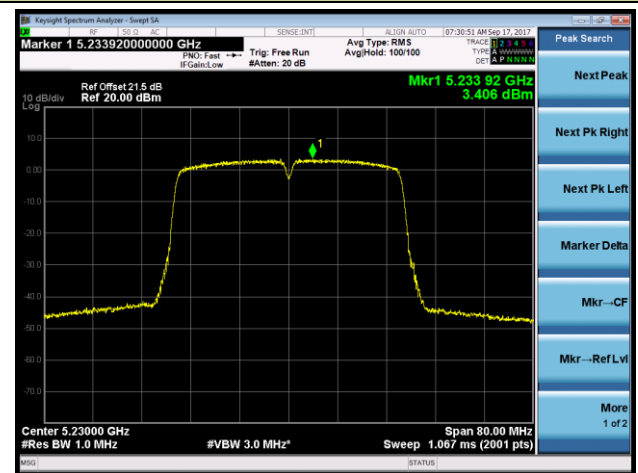

Channel 46 (5230MHz)