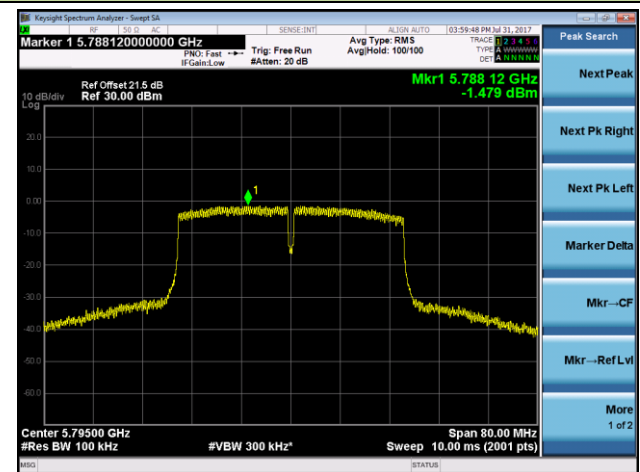

Channel 38 (5190MHz)

Channel 46 (5230MHz)

Channel 151 (5755MHz)

Channel 159 (5795MHz)

802.11ac-VHT80 Power Spectral Density - Ant 1

Channel 42 (5210MHz)

Channel 155 (5775MHz)

802.11a Power Spectral Density - Ant 2