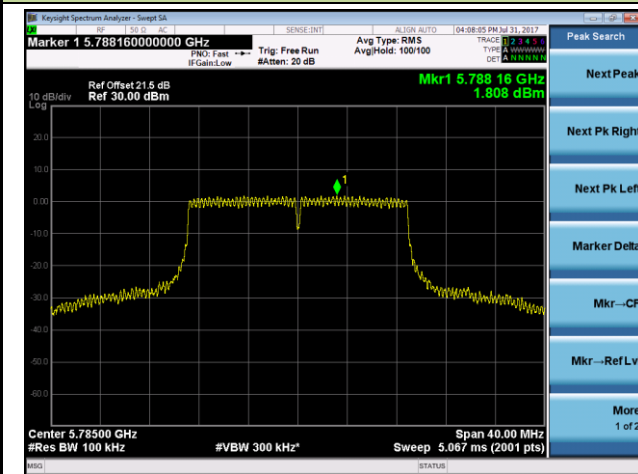

Channel 151 (5755MHz)

Channel 159 (5795MHz)

802.11ac-VHT20 Power Spectral Density - Ant 2

Channel 36 (5180MHz)

Channel 44 (5220MHz)

Channel 48 (5240MHz)

Channel 149 (5745MHz)

Channel 157 (5785MHz)

Channel 165 (5825MHz)

802.11ac-VHT40 Power Spectral Density - Ant 2
Channel 38 (5190MHz)

Channel 46 (5230MHz)

Channel 151 (5755MHz)

Channel 159 (5795MHz)

802.11ac-VHT80 Power Spectral Density - Ant 2
Channel 42 (5210MHz)