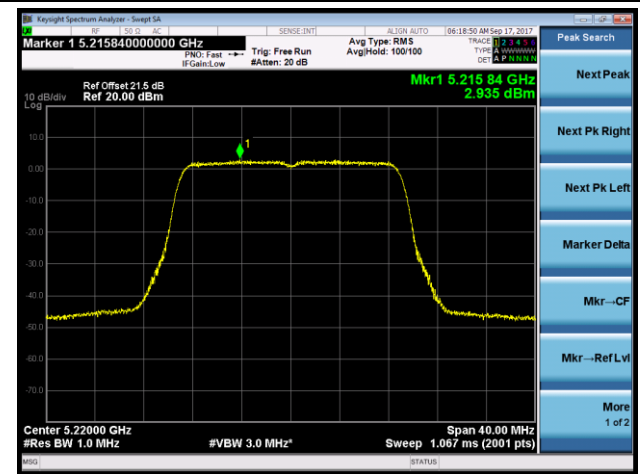

Channel 38 (5190MHz)

Channel 46 (5230MHz)

Channel 151 (5755MHz)

Channel 159 (5795MHz)

802.11ac-VHT20 Power Spectral Density - Ant 1 / Ant 1 + 2 (CDD Mode)

Channel 36 (5180MHz)

Channel 44 (5220MHz)

Channel 48 (5240MHz)