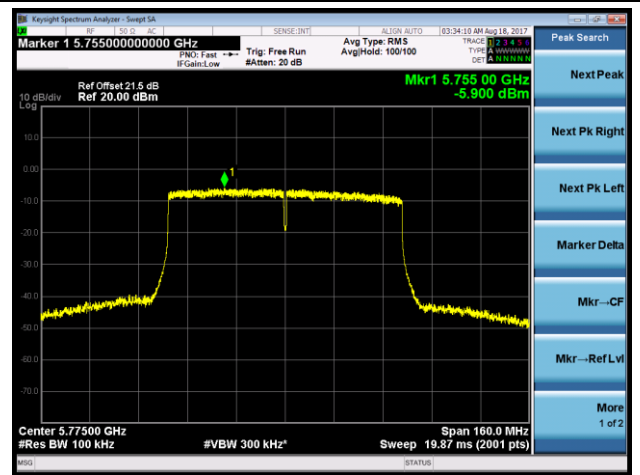

Channel 155 (5775MHz)