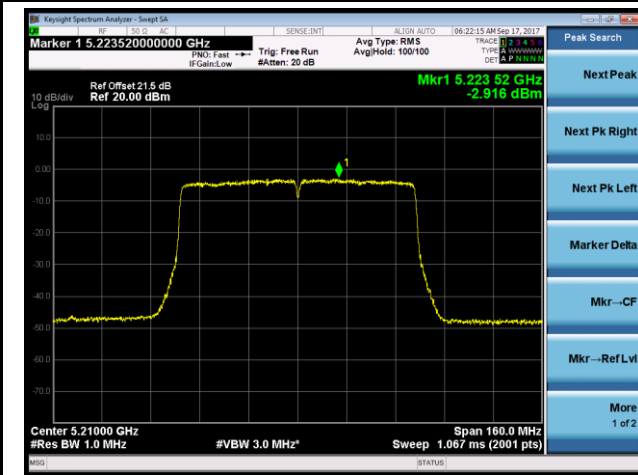

Channel 149 (5745MHz)

Channel 157 (5785MHz)

Channel 165 (5825MHz)

802.11ac-VHT40 Power Spectral Density - Ant 1 / Ant 1 + 2 (CDD Mode)

Channel 38 (5190MHz)

Channel 46 (5230MHz)

Channel 151 (5755MHz)

Channel 159 (5795MHz)

802.11ac-VHT80 Power Spectral Density- Ant 1 / Ant 1 + 2 (CDD Mode)

Channel 42 (5210MHz)

Channel 155 (5775MHz)

802.11a Power Spectral Density - Ant 2 / Ant 1 + 2 (CDD Mode)

Channel 36 (5180MHz)

Channel 44 (5220MHz)