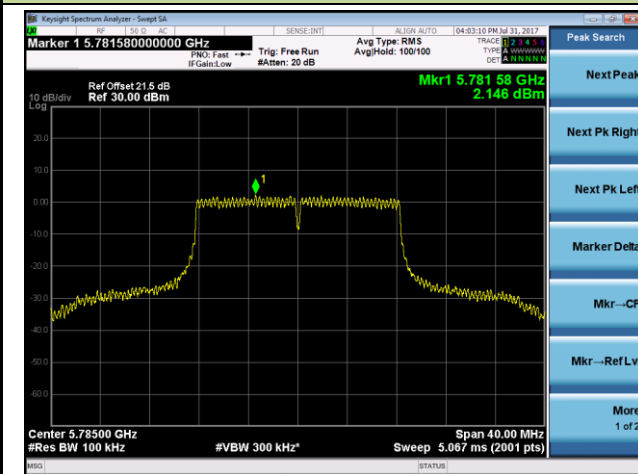

Channel 36 (5180MHz)

Channel 44 (5220MHz)

Channel 48 (5240MHz)

Channel 149 (5745MHz)

Channel 157 (5785MHz)

Channel 165 (5825MHz)

802.11n-HT20 Power Spectral Density - Ant 2

Channel 36 (5180MHz)