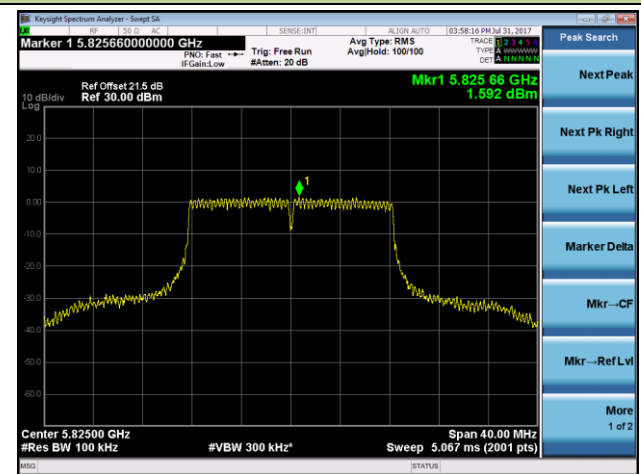

802.11ac-VHT20 Power Spectral Density - Ant 1

Channel 36 (5180MHz)

Channel 44 (5220MHz)

Channel 48 (5240MHz)

Channel 149 (5745MHz)

Channel 157 (5785MHz)

Channel 165 (5825MHz)

802.11ac-VHT40 Power Spectral Density - Ant 1