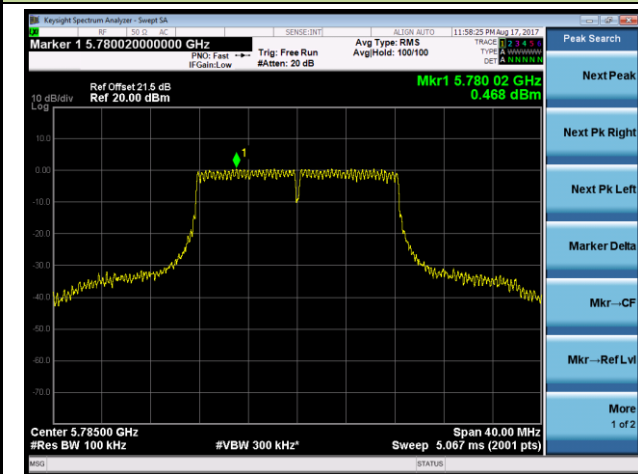

802.11ac-VHT80 Power Spectral Density- Ant 1 / Ant 1 + 2 (CDD Mode)

Channel 42 (5210MHz)

Channel 155 (5775MHz)

802.11a Power Spectral Density - Ant 2 / Ant 1 + 2 (CDD Mode)

Channel 36 (5180MHz)

Channel 44 (5220MHz)

Channel 48 (5240MHz)

Channel 149 (5745MHz)

Channel 157 (5785MHz)

Channel 165 (5825MHz)