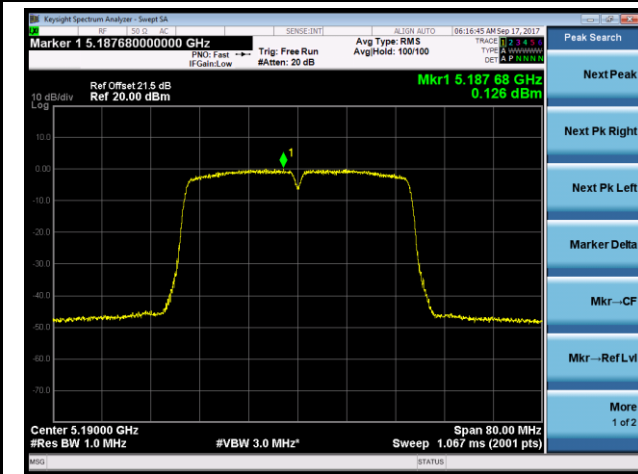

Channel 149 (5745MHz)

Channel 157 (5785MHz)

Channel 165 (5825MHz)

802.11ac-VHT40 Power Spectral Density - Ant 1 / Ant 1 + 2 (CDD Mode)

Channel 38 (5190MHz)

Channel 46 (5230MHz)

Channel 151 (5755MHz)

Channel 159 (5795MHz)

802.11ac-VHT80 Power Spectral Density- Ant 1 / Ant 1 + 2 (CDD Mode)

Channel 42 (5210MHz)

Channel 155 (5775MHz)

802.11a Power Spectral Density - Ant 2 / Ant 1 + 2 (CDD Mode)

Channel 36 (5180MHz)

Channel 44 (5220MHz)