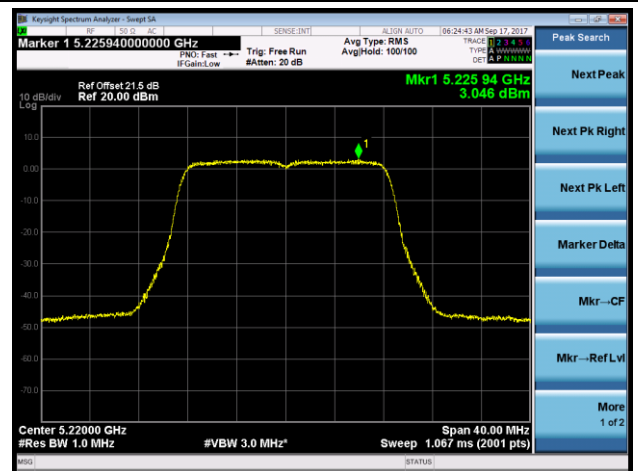

802.11ac-VHT80 Power Spectral Density- Ant 1 / Ant 1 + 2 (CDD Mode)

Channel 42 (5210MHz)

Channel 155 (5775MHz)

802.11a Power Spectral Density - Ant 2 / Ant 1 + 2 (CDD Mode)

Channel 36 (5180MHz)

Channel 44 (5220MHz)

Channel 48 (5240MHz)

Channel 149 (5745MHz)

Channel 157 (5785MHz)

Channel 165 (5825MHz)