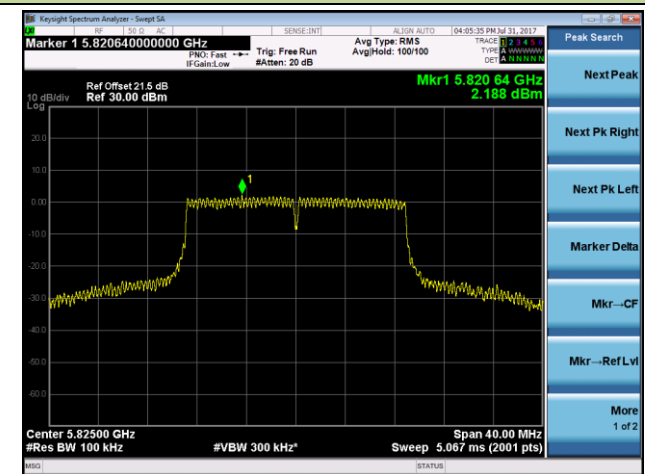

Channel 44 (5220MHz)

Channel 48 (5240MHz)

Channel 149 (5745MHz)

Channel 157 (5785MHz)

Channel 165 (5825MHz)

802.11n-HT40 Power Spectral Density - Ant 2

Channel 38 (5190MHz)

Channel 46 (5230MHz)