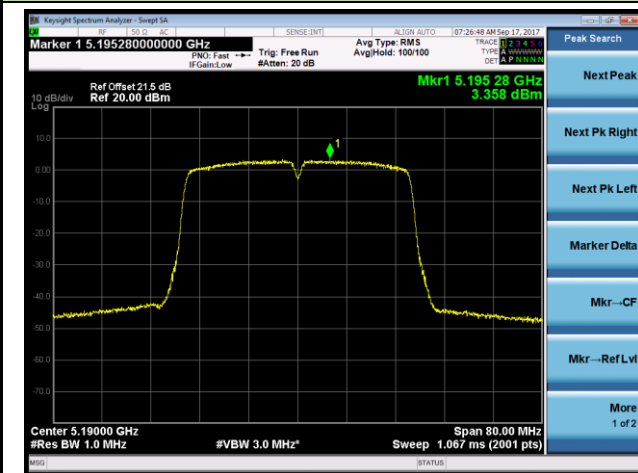

Channel 44 (5220MHz)

Channel 48 (5240MHz)

Channel 149 (5745MHz)

Channel 157 (5785MHz)

Channel 165 (5825MHz)

802.11n-HT40 Power Spectral Density - Ant 2

Channel 38 (5190MHz)

Channel 46 (5230MHz)

Channel 151 (5755MHz)

Channel 159 (5795MHz)

802.11ac-VHT20 Power Spectral Density - Ant 2

Channel 36 (5180MHz)

Channel 44 (5220MHz)

Channel 48 (5240MHz)

Channel 149 (5745MHz)

Channel 157 (5785MHz)