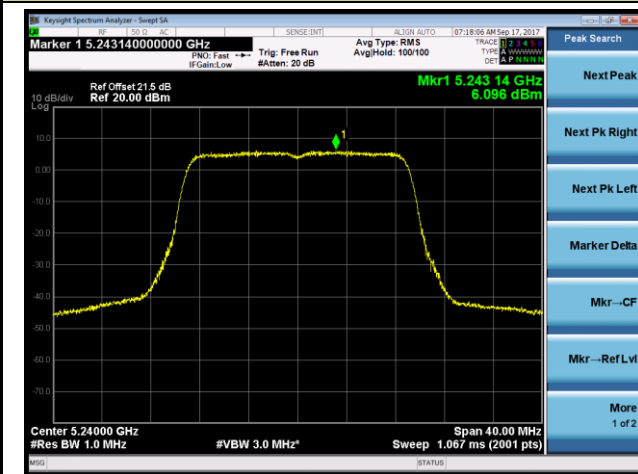

802.11ac-VHT20 Power Spectral Density - Ant 1

Channel 36 (5180MHz)

Channel 44 (5220MHz)

Channel 48 (5240MHz)

Channel 149 (5745MHz)

Channel 157 (5785MHz)

Channel 165 (5825MHz)

802.11ac-VHT40 Power Spectral Density - Ant 1

Channel 38 (5190MHz)

Channel 46 (5230MHz)

Channel 151 (5755MHz)

Channel 159 (5795MHz)

802.11ac-VHT80 Power Spectral Density - Ant 1

Channel 42 (5210MHz)

Channel 155 (5775MHz)

802.11a Power Spectral Density - Ant 2