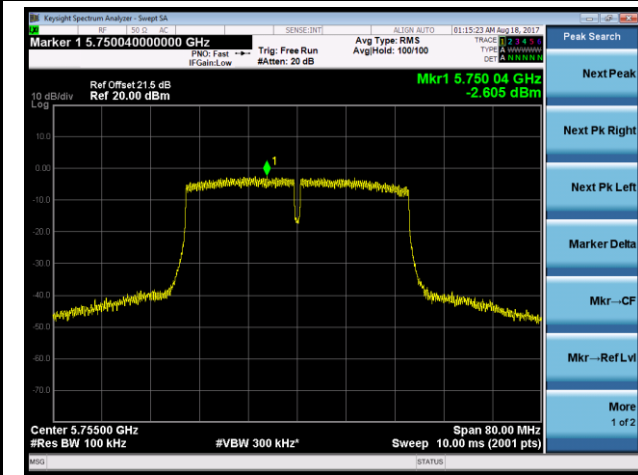

Channel 151 (5755MHz)