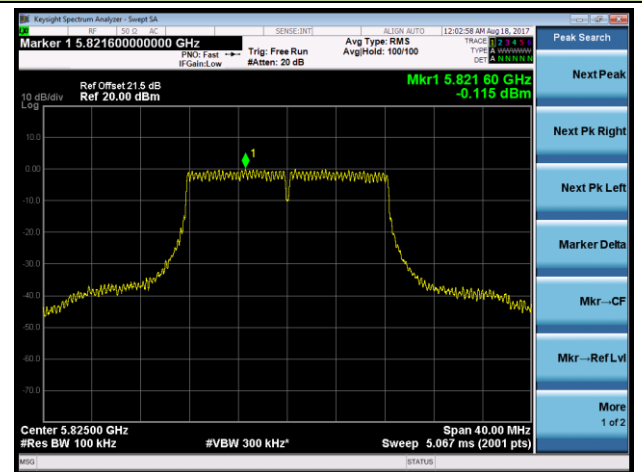

Channel 155 (5775MHz)

802.11a Power Spectral Density - Ant 1 / Ant 1 + 2 (CDD Mode)

Channel 36 (5180MHz)

Channel 44 (5220MHz)

Channel 48 (5240MHz)

Channel 149 (5745MHz)

Channel 157 (5785MHz)

Channel 165 (5825MHz)