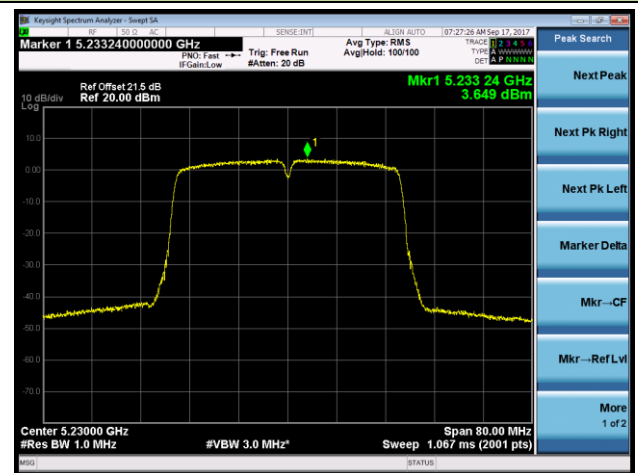

Channel 44 (5220MHz)

Channel 48 (5240MHz)

Channel 149 (5745MHz)

Channel 157 (5785MHz)

Channel 165 (5825MHz)

802.11n-HT40 Power Spectral Density - Ant 2

Channel 38 (5190MHz)

Channel 46 (5230MHz)