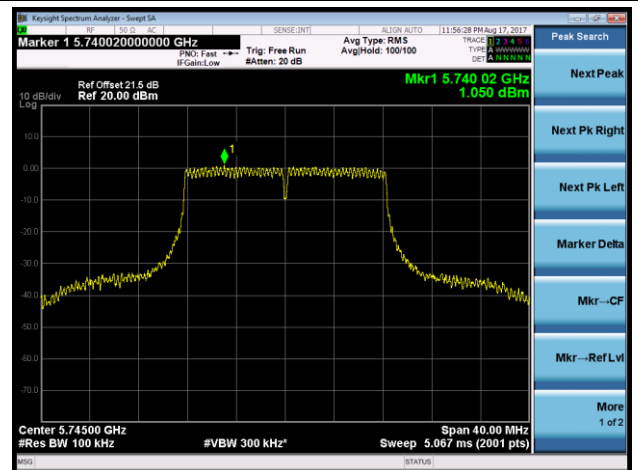

802.11ac-VHT80 Power Spectral Density- Ant 1 / Ant 1 + 2 (CDD Mode)

Channel 42 (5210MHz)

Channel 155 (5775MHz)

802.11a Power Spectral Density - Ant 2 / Ant 1 + 2 (CDD Mode)

Channel 36 (5180MHz)

Channel 44 (5220MHz)

Channel 48 (5240MHz)

Channel 149 (5745MHz)

Channel 157 (5785MHz)

Channel 165 (5825MHz)