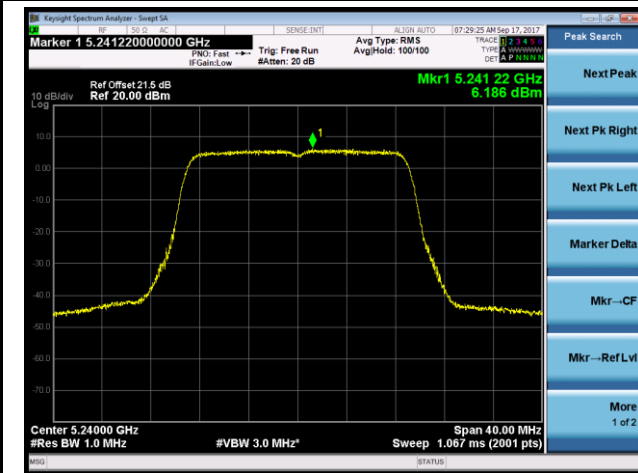

Channel 151 (5755MHz)

Channel 159 (5795MHz)

802.11ac-VHT20 Power Spectral Density - Ant 2

Channel 36 (5180MHz)

Channel 44 (5220MHz)

Channel 48 (5240MHz)

Channel 149 (5745MHz)

Channel 157 (5785MHz)