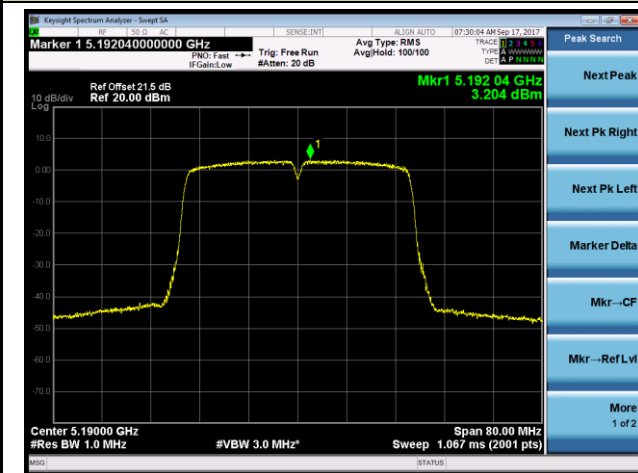

Channel 151 (5755MHz)

Channel 159 (5795MHz)

802.11ac-VHT20 Power Spectral Density - Ant 2

Channel 36 (5180MHz)

Channel 44 (5220MHz)

Channel 48 (5240MHz)

Channel 149 (5745MHz)

Channel 157 (5785MHz)

Channel 165 (5825MHz)

802.11ac-VHT40 Power Spectral Density - Ant 2
Channel 38 (5190MHz)

Channel 46 (5230MHz)

Channel 151 (5755MHz)

Channel 159 (5795MHz)

802.11ac-VHT80 Power Spectral Density - Ant 2
Channel 42 (5210MHz)