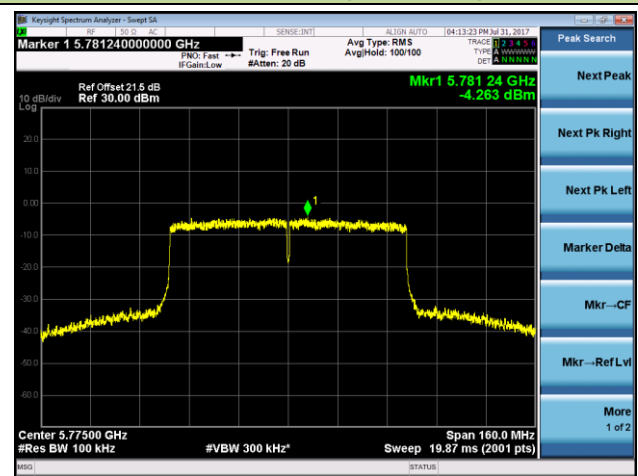

Channel 155 (5775MHz)