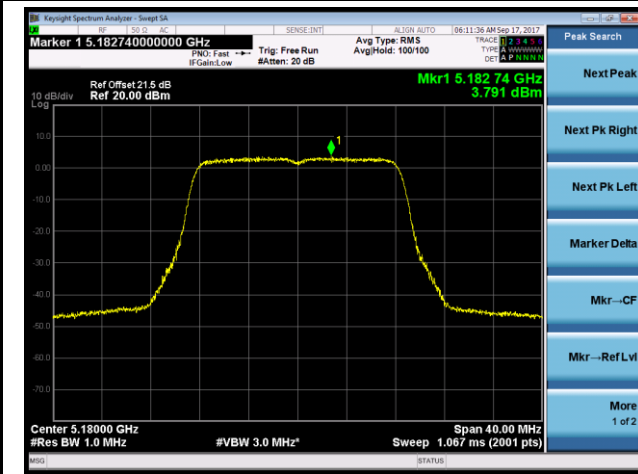

802.11ac-VHT40 Power Spectral Density - Ant 2

Channel 38 (5190MHz)

Channel 46 (5230MHz)

Channel 151 (5755MHz)

Channel 159 (5795MHz)

802.11ac-VHT80 Power Spectral Density - Ant 2

Channel 42 (5210MHz)

Channel 155 (5775MHz)

802.11a Power Spectral Density - Ant 1 / Ant 1 + 2 (CDD Mode)

Channel 36 (5180MHz)

Channel 44 (5220MHz)

Channel 48 (5240MHz)

Channel 149 (5745MHz)

Channel 157 (5785MHz)

Channel 165 (5825MHz)

802.11n-HT20 Power Spectral Density - Ant 1 / Ant 1 + 2 (CDD Mode)
Channel 36 (5180MHz)