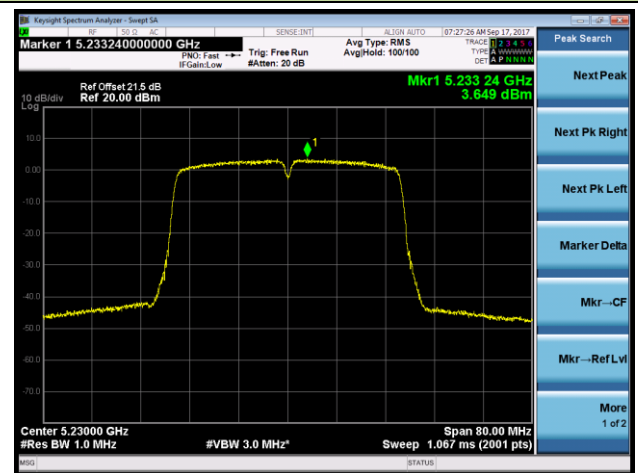

Channel 48 (5240MHz)

Channel 149 (5745MHz)

Channel 157 (5785MHz)

Channel 165 (5825MHz)

802.11n-HT40 Power Spectral Density - Ant 2

Channel 38 (5190MHz)

Channel 46 (5230MHz)

Channel 151 (5755MHz)