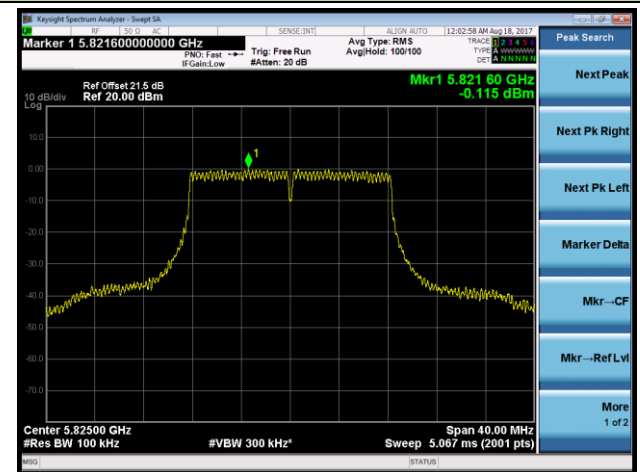

802.11a Power Spectral Density - Ant 1 / Ant 1 + 2 (CDD Mode)

Channel 36 (5180MHz)

Channel 44 (5220MHz)

Channel 48 (5240MHz)

Channel 149 (5745MHz)

Channel 157 (5785MHz)

Channel 165 (5825MHz)

802.11n-HT20 Power Spectral Density - Ant 1 / Ant 1 + 2 (CDD Mode)
Channel 36 (5180MHz)