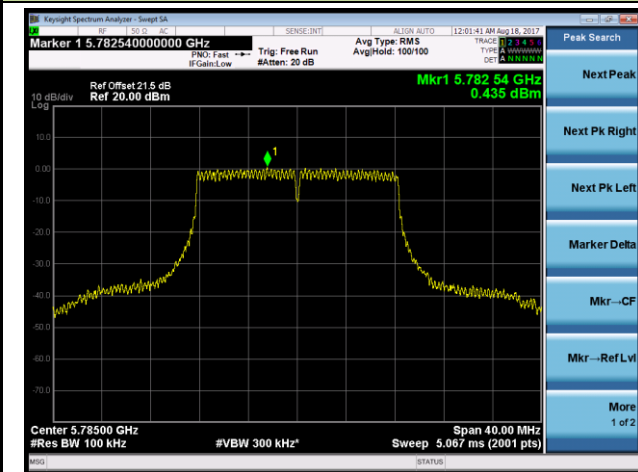

802.11a Power Spectral Density - Ant 1 / Ant 1 + 2 (CDD Mode)

Channel 36 (5180MHz)

Channel 44 (5220MHz)

Channel 48 (5240MHz)

Channel 149 (5745MHz)

Channel 157 (5785MHz)

Channel 165 (5825MHz)

802.11n-HT20 Power Spectral Density - Ant 1 / Ant 1 + 2 (CDD Mode)
Channel 36 (5180MHz)