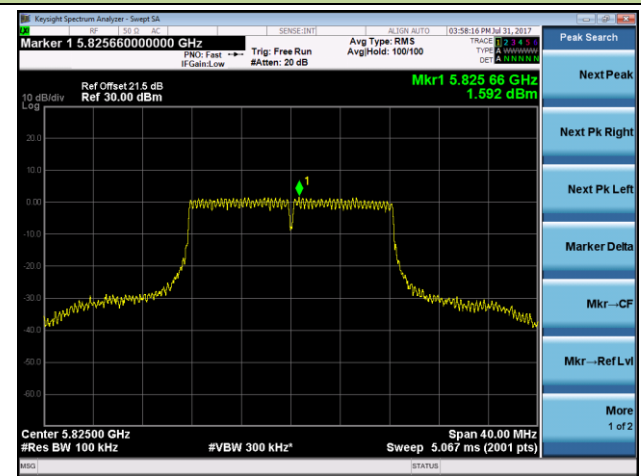

802.11ac-VHT20 Power Spectral Density - Ant 1

Channel 36 (5180MHz)

Channel 44 (5220MHz)

Channel 48 (5240MHz)

Channel 149 (5745MHz)

Channel 157 (5785MHz)

Channel 165 (5825MHz)

802.11ac-VHT40 Power Spectral Density - Ant 1
Channel 38 (5190MHz)