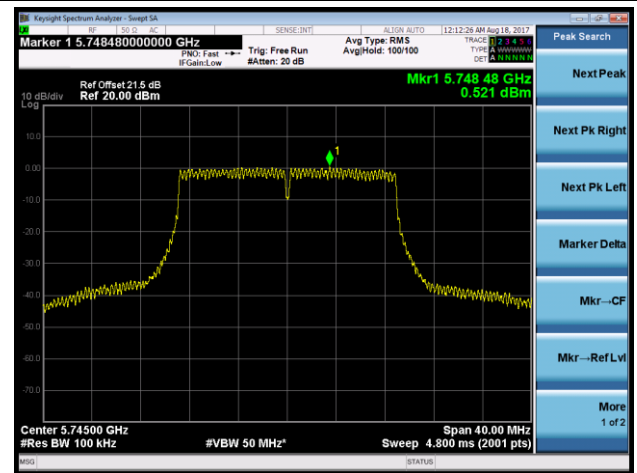

Channel 149 (5745MHz)