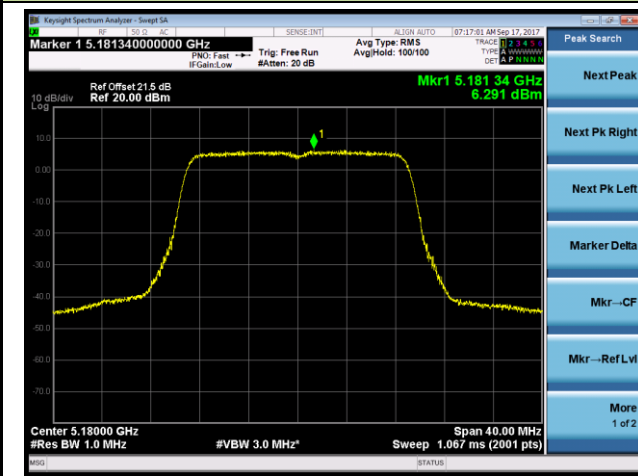

802.11ac-VHT20 Power Spectral Density - Ant 1

Channel 36 (5180MHz)

Channel 44 (5220MHz)

Channel 48 (5240MHz)

Channel 149 (5745MHz)

Channel 157 (5785MHz)

Channel 165 (5825MHz)

802.11ac-VHT40 Power Spectral Density - Ant 1
Channel 38 (5190MHz)

Channel 46 (5230MHz)

Channel 151 (5755MHz)

Channel 159 (5795MHz)

802.11ac-VHT80 Power Spectral Density - Ant 1
Channel 42 (5210MHz)

Channel 155 (5775MHz)

802.11a Power Spectral Density - Ant 2

Channel 36 (5180MHz)