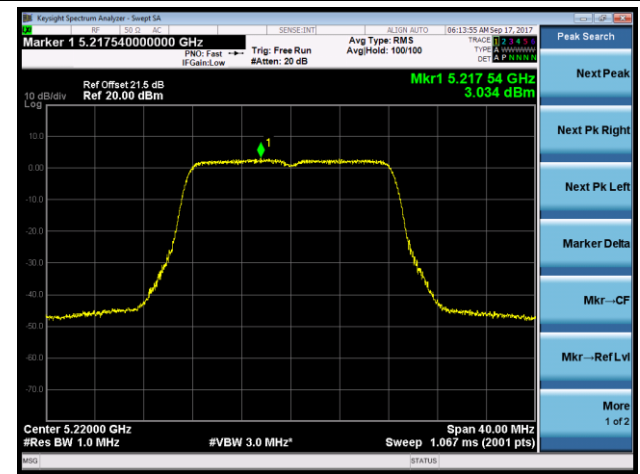

Channel 44 (5220MHz)