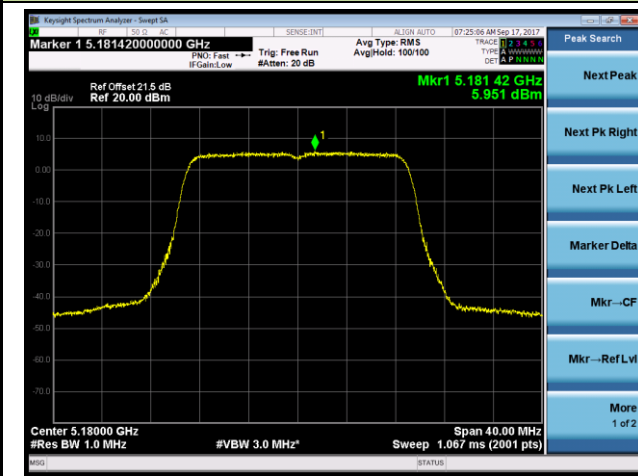

Channel 44 (5220MHz)

Channel 48 (5240MHz)

Channel 149 (5745MHz)

Channel 157 (5785MHz)

Channel 165 (5825MHz)

802.11n-HT20 Power Spectral Density - Ant 2

Channel 36 (5180MHz)

Channel 44 (5220MHz)