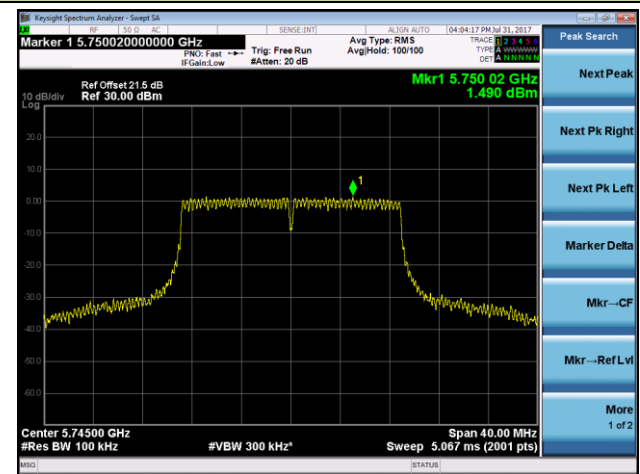

Channel 149 (5745MHz)