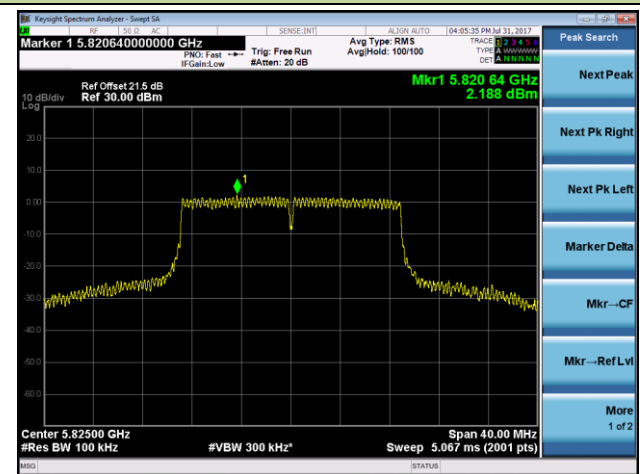

Channel 48 (5240MHz)

Channel 149 (5745MHz)

Channel 157 (5785MHz)

Channel 165 (5825MHz)

802.11n-HT40 Power Spectral Density - Ant 2

Channel 38 (5190MHz)

Channel 46 (5230MHz)

Channel 151 (5755MHz)