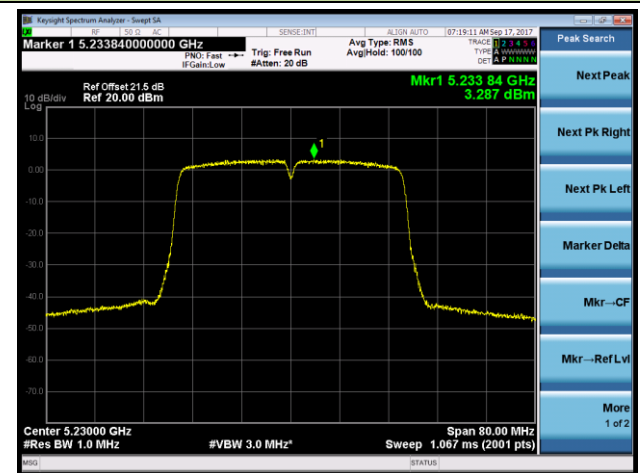

Channel 46 (5230MHz)