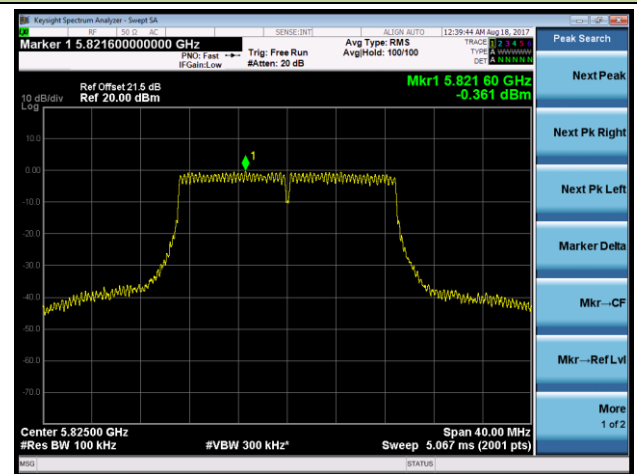

Channel 165 (5825MHz)