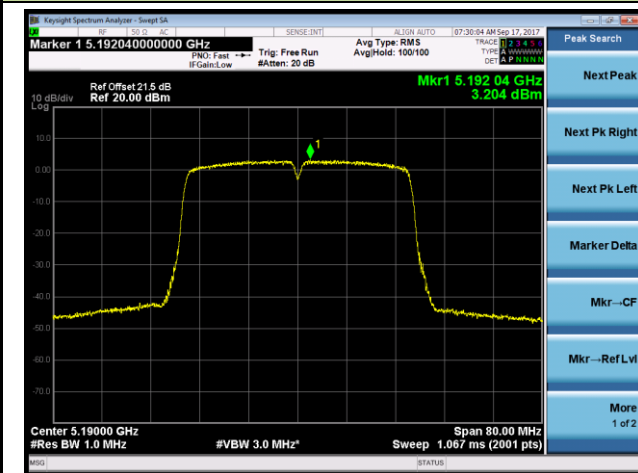

Channel 159 (5795MHz)

802.11ac-VHT20 Power Spectral Density - Ant 2

Channel 36 (5180MHz)

Channel 44 (5220MHz)

Channel 48 (5240MHz)

Channel 149 (5745MHz)

Channel 157 (5785MHz)

Channel 165 (5825MHz)

802.11ac-VHT40 Power Spectral Density - Ant 2

Channel 38 (5190MHz)

Channel 46 (5230MHz)

Channel 151 (5755MHz)

Channel 159 (5795MHz)

802.11ac-VHT80 Power Spectral Density - Ant 2

Channel 42 (5210MHz)

Channel 155 (5775MHz)