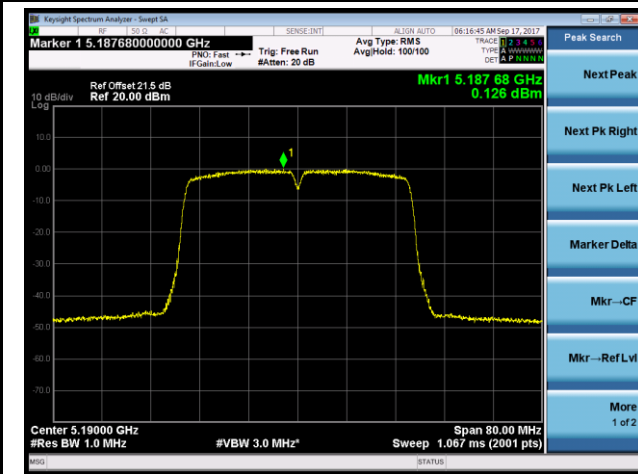

802.11n-HT40 Power Spectral Density- Ant 1 / Ant 1 + 2 (CDD Mode)

Channel 38 (5190MHz)