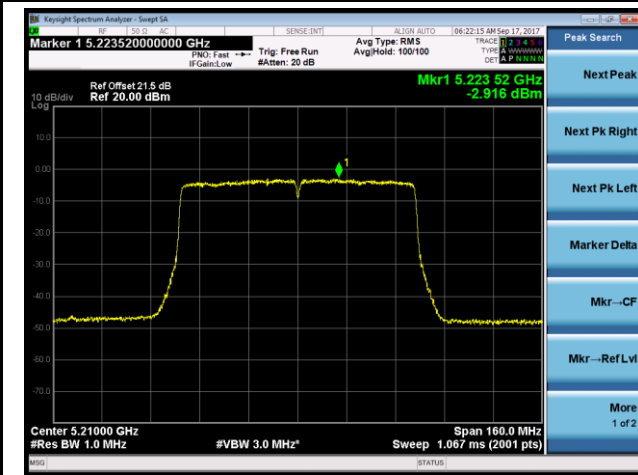

Channel 165 (5825MHz)

802.11ac-VHT40 Power Spectral Density - Ant 1 / Ant 1 + 2 (CDD Mode)

Channel 38 (5190MHz)

Channel 46 (5230MHz)

Channel 151 (5755MHz)

Channel 159 (5795MHz)

802.11ac-VHT80 Power Spectral Density- Ant 1 / Ant 1 + 2 (CDD Mode)

Channel 42 (5210MHz)

Channel 155 (5775MHz)

802.11a Power Spectral Density - Ant 2 / Ant 1 + 2 (CDD Mode)

Channel 36 (5180MHz)

Channel 44 (5220MHz)

Channel 48 (5240MHz)

Channel 149 (5745MHz)

Channel 157 (5785MHz)