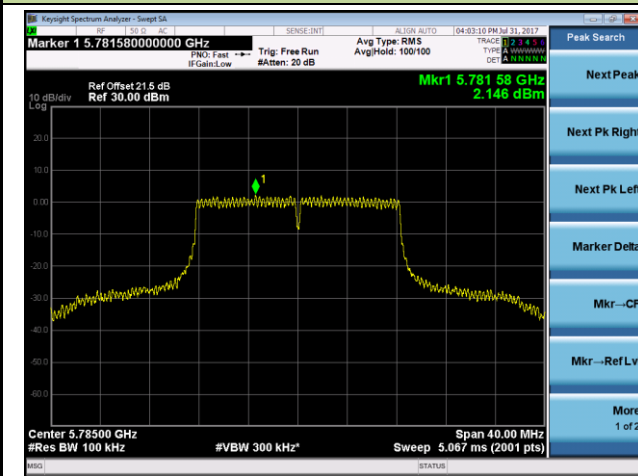

Channel 44 (5220MHz)

Channel 48 (5240MHz)

Channel 149 (5745MHz)

Channel 157 (5785MHz)

Channel 165 (5825MHz)

802.11n-HT20 Power Spectral Density - Ant 2

Channel 36 (5180MHz)

Channel 44 (5220MHz)