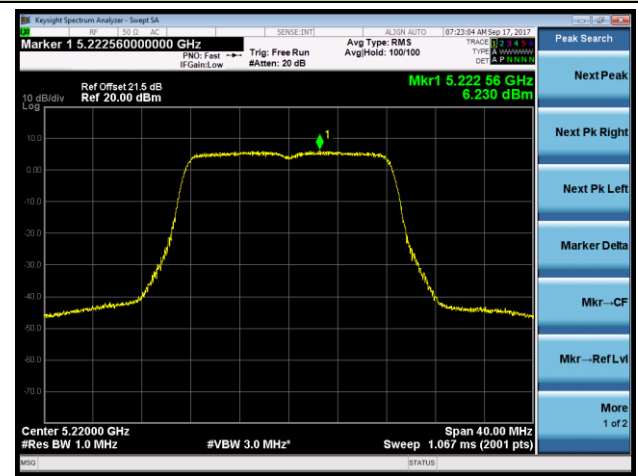

Channel 44 (5220MHz)