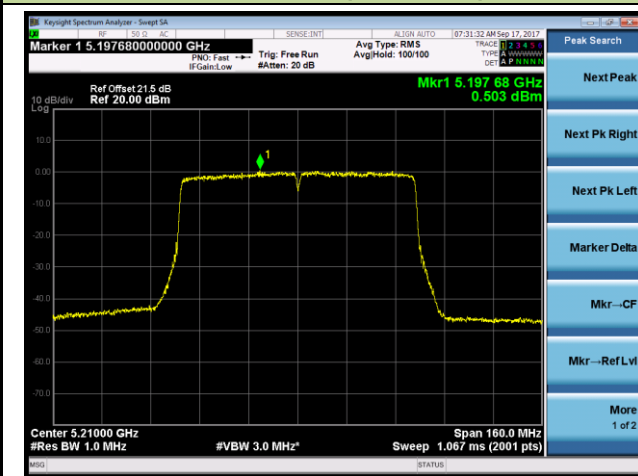

802.11ac-VHT40 Power Spectral Density - Ant 2

Channel 38 (5190MHz)

Channel 46 (5230MHz)

Channel 151 (5755MHz)

Channel 159 (5795MHz)

802.11ac-VHT80 Power Spectral Density - Ant 2

Channel 42 (5210MHz)

Channel 155 (5775MHz)