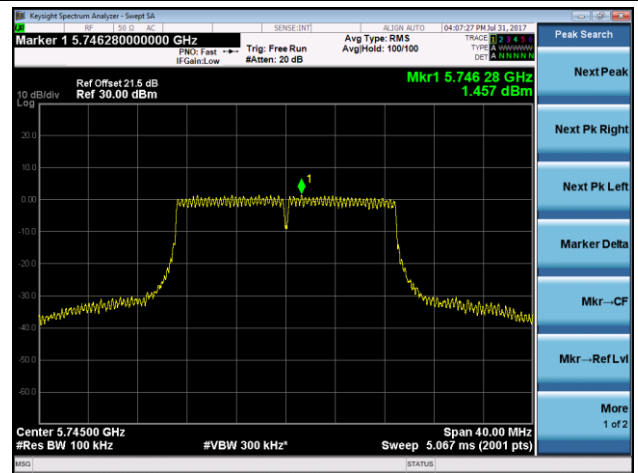

Channel 159 (5795MHz)

802.11ac-VHT20 Power Spectral Density - Ant 2

Channel 36 (5180MHz)

Channel 44 (5220MHz)

Channel 48 (5240MHz)

Channel 149 (5745MHz)

Channel 157 (5785MHz)

Channel 165 (5825MHz)