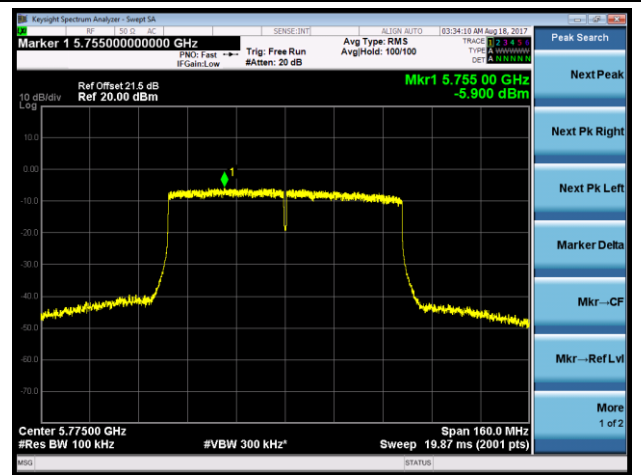

Channel 155 (5775MHz)