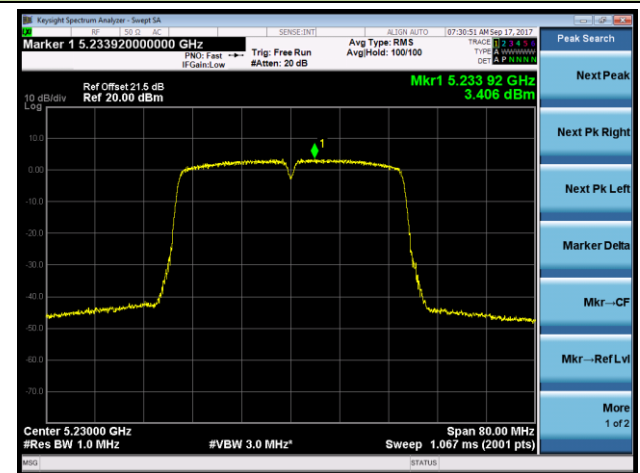

Channel 46 (5230MHz)