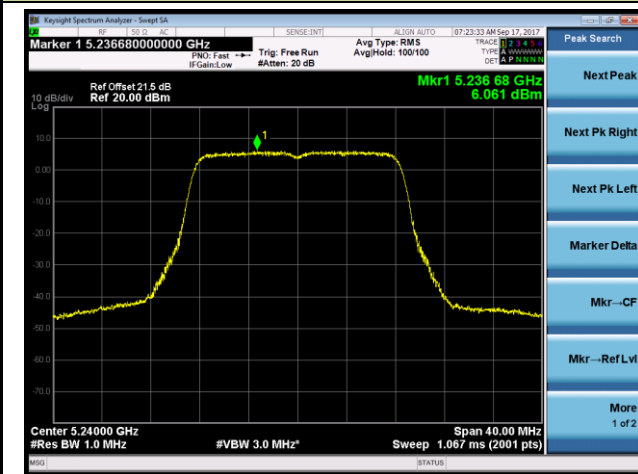

Channel 48 (5240MHz)