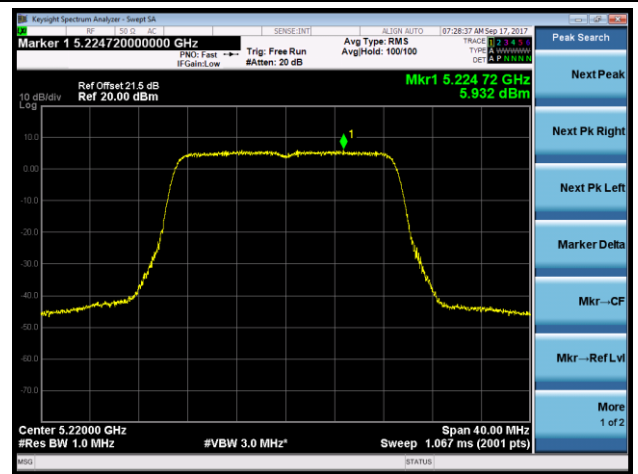

Channel 159 (5795MHz)

802.11ac-VHT20 Power Spectral Density - Ant 2

Channel 36 (5180MHz)

Channel 44 (5220MHz)

Channel 48 (5240MHz)

Channel 149 (5745MHz)

Channel 157 (5785MHz)

Channel 165 (5825MHz)