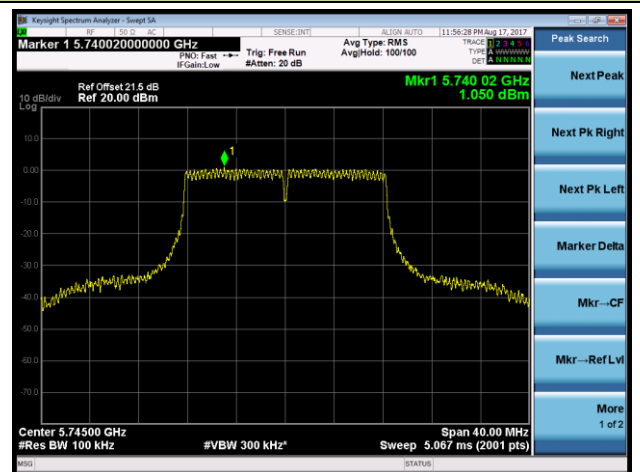

Channel 42 (5210MHz)

Channel 155 (5775MHz)

802.11a Power Spectral Density - Ant 2 / Ant 1 + 2 (CDD Mode)

Channel 36 (5180MHz)

Channel 44 (5220MHz)

Channel 48 (5240MHz)

Channel 149 (5745MHz)

Channel 157 (5785MHz)

Channel 165 (5825MHz)