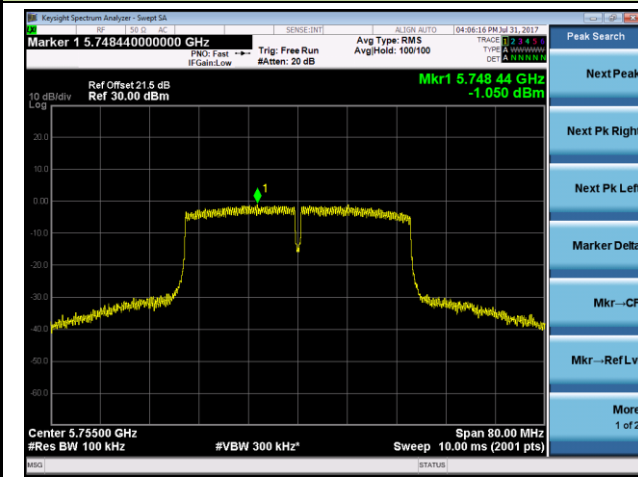

Channel 48 (5240MHz)

Channel 149 (5745MHz)

Channel 157 (5785MHz)

Channel 165 (5825MHz)

802.11n-HT40 Power Spectral Density - Ant 2

Channel 38 (5190MHz)

Channel 46 (5230MHz)

Channel 151 (5755MHz)