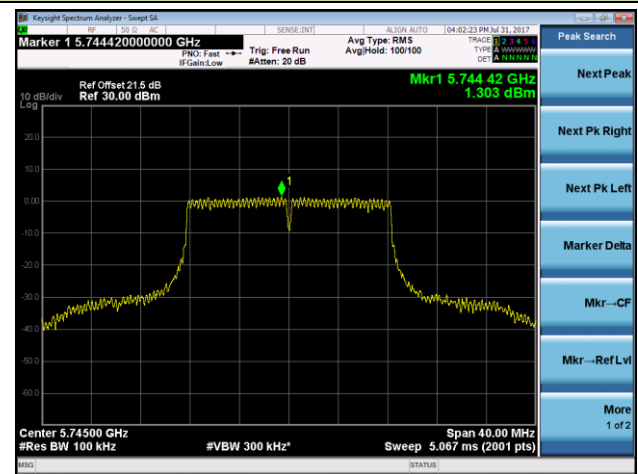

Channel 149 (5745MHz)