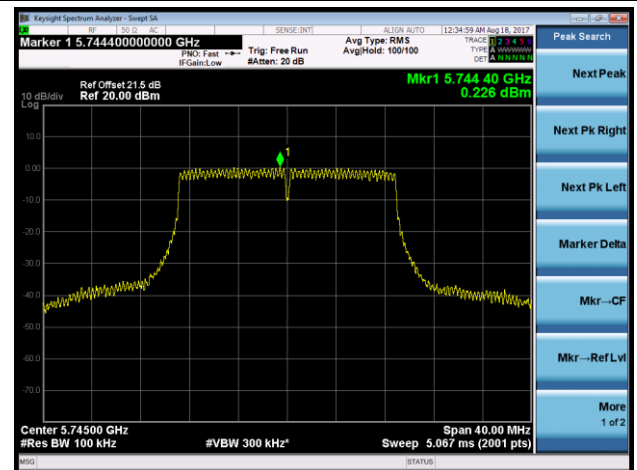

Channel 149 (5745MHz)