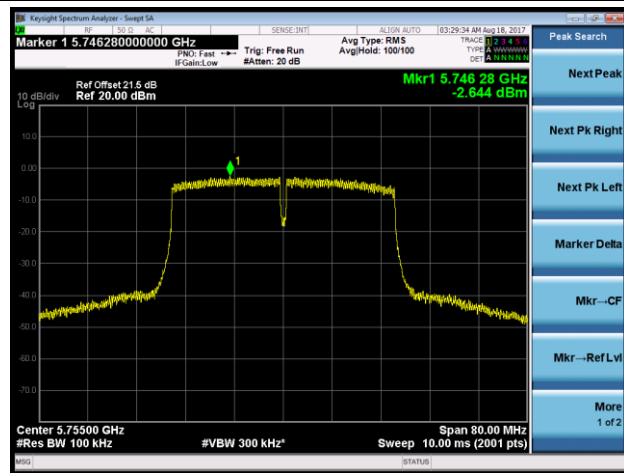

Channel 165 (5825MHz)

802.11ac-VHT40 Power Spectral Density - Ant 1 / Ant 1 + 2 (CDD Mode)

Channel 38 (5190MHz)

Channel 46 (5230MHz)

Channel 151 (5755MHz)

Channel 159 (5795MHz)

802.11ac-VHT80 Power Spectral Density- Ant 1 / Ant 1 + 2 (CDD Mode)