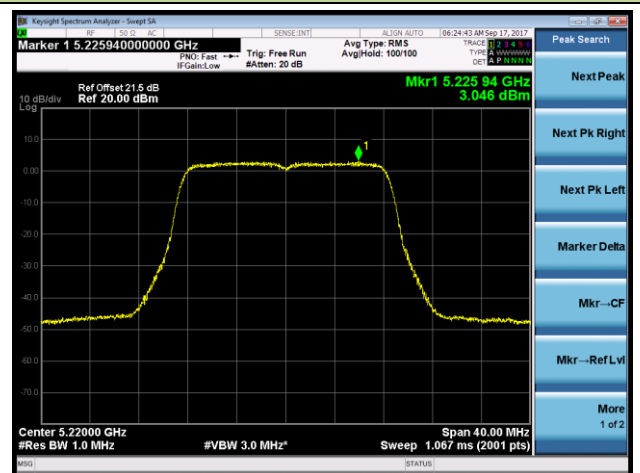

Channel 42 (5210MHz)

Channel 155 (5775MHz)

802.11a Power Spectral Density - Ant 2 / Ant 1 + 2 (CDD Mode)

Channel 36 (5180MHz)

Channel 44 (5220MHz)

Channel 48 (5240MHz)

Channel 149 (5745MHz)

Channel 157 (5785MHz)

Channel 165 (5825MHz)