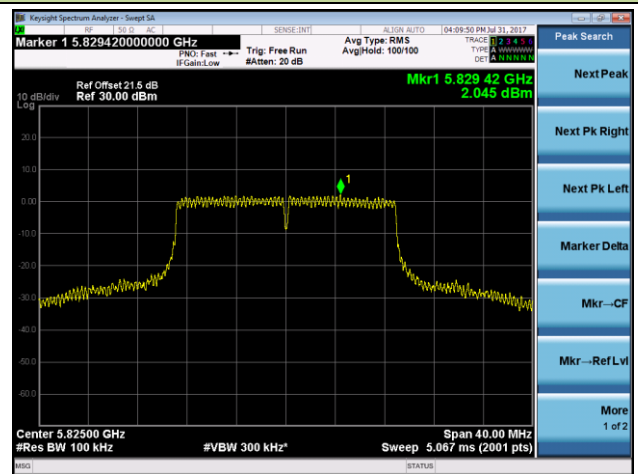

Channel 159 (5795MHz)

802.11ac-VHT20 Power Spectral Density - Ant 2

Channel 36 (5180MHz)

Channel 44 (5220MHz)

Channel 48 (5240MHz)

Channel 149 (5745MHz)

Channel 157 (5785MHz)

Channel 165 (5825MHz)