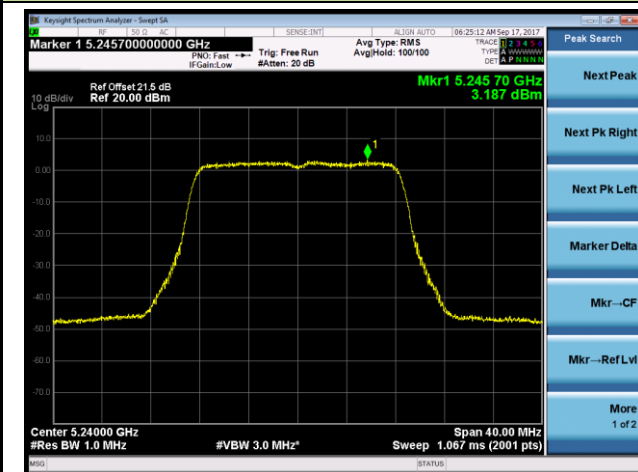

Channel 165 (5825MHz)

802.11ac-VHT40 Power Spectral Density - Ant 1 / Ant 1 + 2 (CDD Mode)

Channel 38 (5190MHz)

Channel 46 (5230MHz)

Channel 151 (5755MHz)

Channel 159 (5795MHz)

802.11ac-VHT80 Power Spectral Density- Ant 1 / Ant 1 + 2 (CDD Mode)

Channel 42 (5210MHz)

Channel 155 (5775MHz)

802.11a Power Spectral Density - Ant 2 / Ant 1 + 2 (CDD Mode)

Channel 36 (5180MHz)

Channel 44 (5220MHz)

Channel 48 (5240MHz)

Channel 149 (5745MHz)

Channel 157 (5785MHz)

Channel 165 (5825MHz)