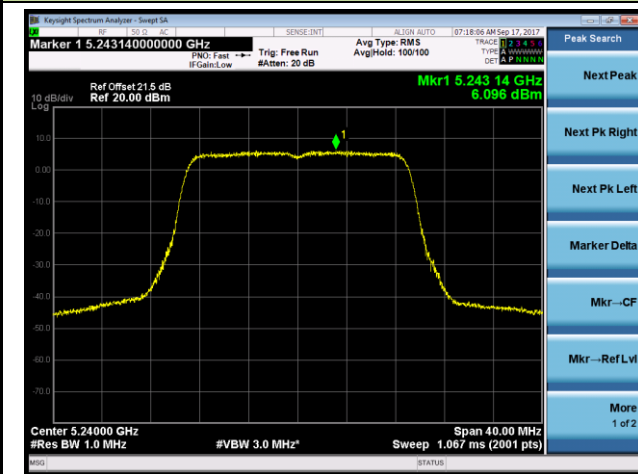

802.11ac-VHT20 Power Spectral Density - Ant 1

Channel 36 (5180MHz)

Channel 44 (5220MHz)

Channel 48 (5240MHz)

Channel 149 (5745MHz)

Channel 157 (5785MHz)

Channel 165 (5825MHz)

802.11ac-VHT40 Power Spectral Density - Ant 1
Channel 38 (5190MHz)

Channel 46 (5230MHz)

Channel 151 (5755MHz)

Channel 159 (5795MHz)

802.11ac-VHT80 Power Spectral Density - Ant 1
Channel 42 (5210MHz)

Channel 155 (5775MHz)

802.11a Power Spectral Density - Ant 2

Channel 36 (5180MHz)