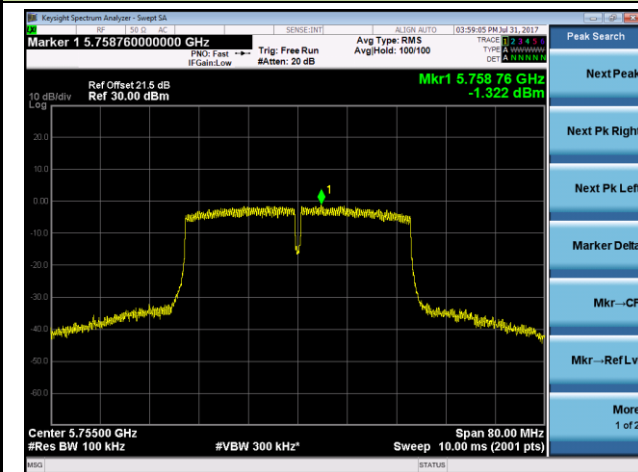

Channel 151 (5755MHz)