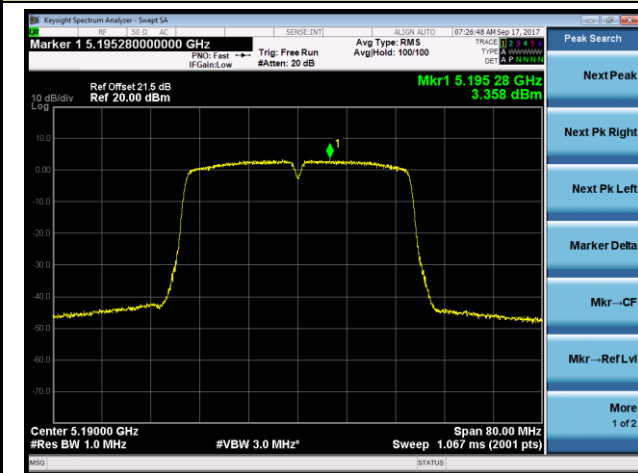

Channel 48 (5240MHz)

Channel 149 (5745MHz)

Channel 157 (5785MHz)

Channel 165 (5825MHz)

802.11n-HT40 Power Spectral Density - Ant 2

Channel 38 (5190MHz)

Channel 46 (5230MHz)

Channel 151 (5755MHz)

Channel 159 (5795MHz)

802.11ac-VHT20 Power Spectral Density - Ant 2

Channel 36 (5180MHz)

Channel 44 (5220MHz)

Channel 48 (5240MHz)

Channel 149 (5745MHz)

Channel 157 (5785MHz)

Channel 165 (5825MHz)