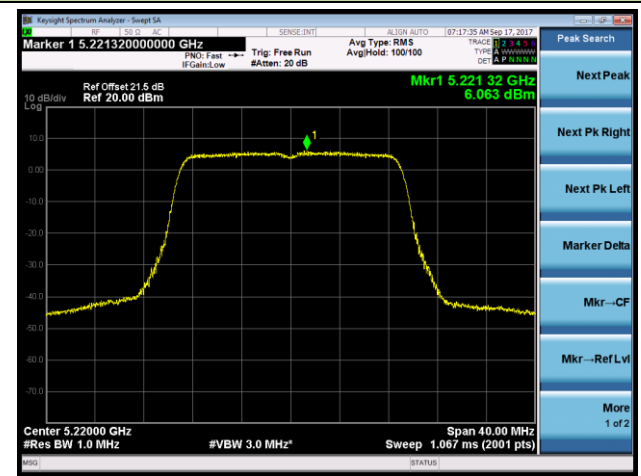

802.11ac-VHT20 Power Spectral Density - Ant 1

Channel 36 (5180MHz)

Channel 44 (5220MHz)

Channel 48 (5240MHz)

Channel 149 (5745MHz)

Channel 157 (5785MHz)

Channel 165 (5825MHz)

802.11ac-VHT40 Power Spectral Density - Ant 1
Channel 38 (5190MHz)