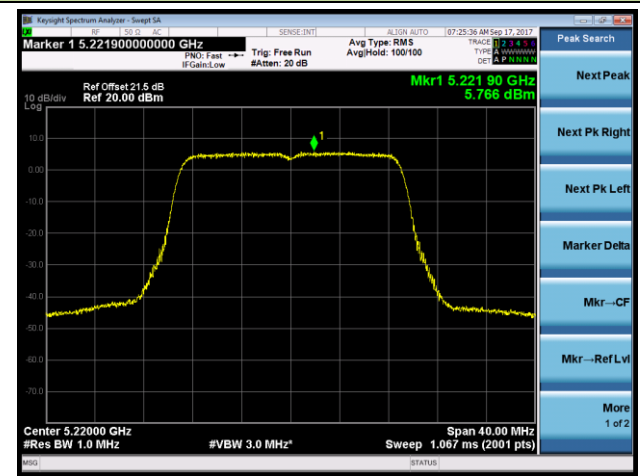

Channel 44 (5220MHz)

Channel 48 (5240MHz)

Channel 149 (5745MHz)

Channel 157 (5785MHz)

Channel 165 (5825MHz)

802.11n-HT20 Power Spectral Density - Ant 2

Channel 36 (5180MHz)

Channel 44 (5220MHz)