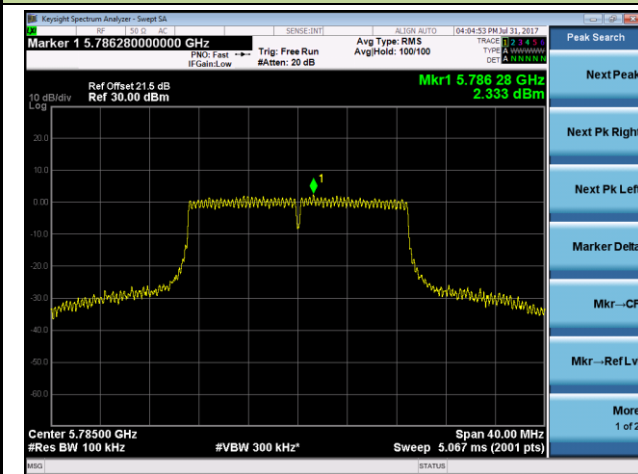

Channel 157 (5785MHz)