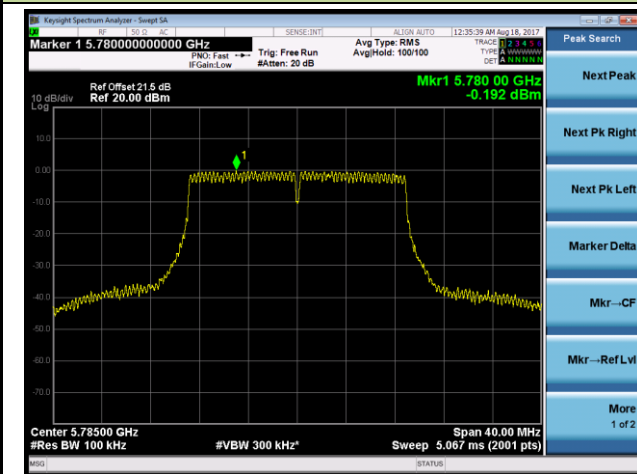

Channel 44 (5220MHz)

Channel 48 (5240MHz)

Channel 149 (5745MHz)

Channel 157 (5785MHz)

Channel 165 (5825MHz)

802.11n-HT40 Power Spectral Density- Ant 1 / Ant 1 + 2 (CDD Mode)

Channel 38 (5190MHz)

Channel 46 (5230MHz)

Channel 151 (5755MHz)

Channel 159 (5795MHz)

802.11ac-VHT20 Power Spectral Density - Ant 1 / Ant 1 + 2 (CDD Mode)
Channel 36 (5180MHz)

Channel 44 (5220MHz)

Channel 48 (5240MHz)

Channel 149 (5745MHz)

Channel 157 (5785MHz)