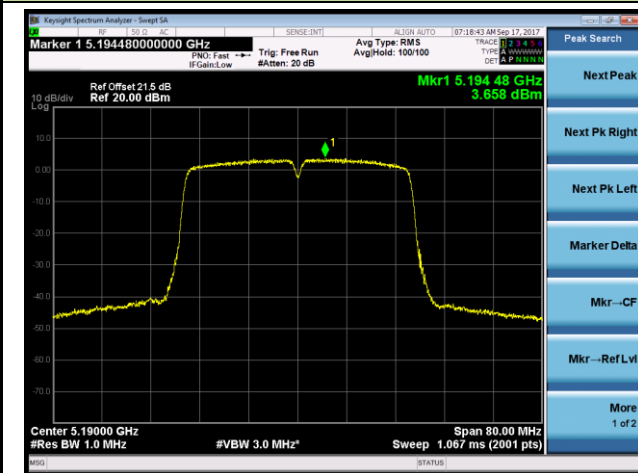

802.11ac-VHT20 Power Spectral Density - Ant 1

Channel 36 (5180MHz)

Channel 44 (5220MHz)

Channel 48 (5240MHz)

Channel 149 (5745MHz)

Channel 157 (5785MHz)

Channel 165 (5825MHz)

802.11ac-VHT40 Power Spectral Density - Ant 1
Channel 38 (5190MHz)

Channel 46 (5230MHz)

Channel 151 (5755MHz)

Channel 159 (5795MHz)

802.11ac-VHT80 Power Spectral Density - Ant 1
Channel 42 (5210MHz)

Channel 155 (5775MHz)

802.11a Power Spectral Density - Ant 2

Channel 36 (5180MHz)