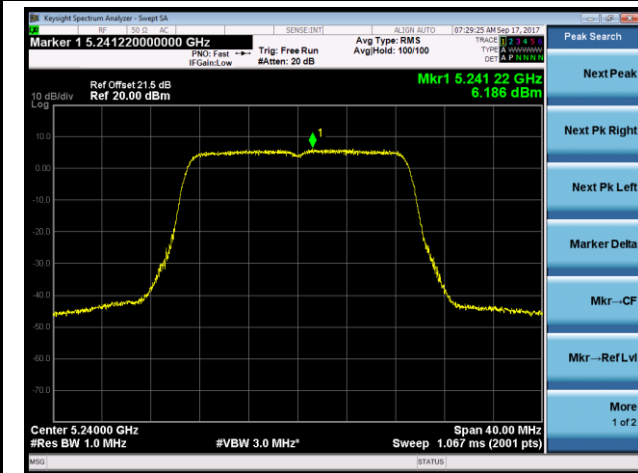

Channel 159 (5795MHz)

802.11ac-VHT20 Power Spectral Density - Ant 2

Channel 36 (5180MHz)

Channel 44 (5220MHz)

Channel 48 (5240MHz)

Channel 149 (5745MHz)

Channel 157 (5785MHz)

Channel 165 (5825MHz)