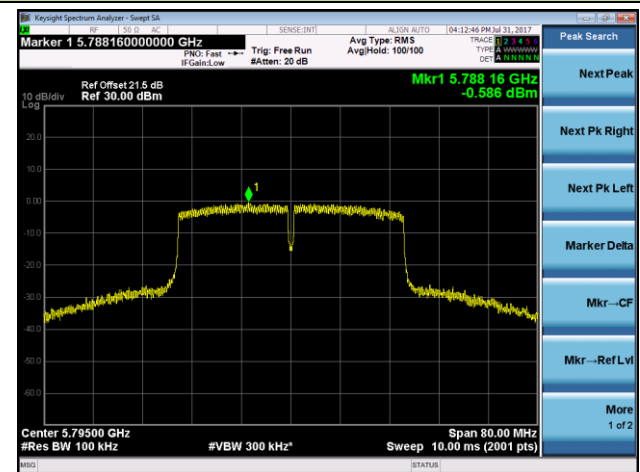

802.11ac-VHT40 Power Spectral Density - Ant 2

Channel 38 (5190MHz)

Channel 46 (5230MHz)

Channel 151 (5755MHz)

Channel 159 (5795MHz)

802.11ac-VHT80 Power Spectral Density - Ant 2

Channel 42 (5210MHz)

Channel 155 (5775MHz)