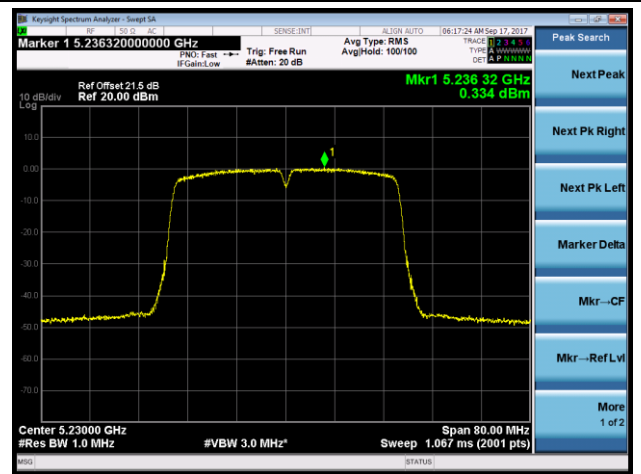

Channel 46 (5230MHz)