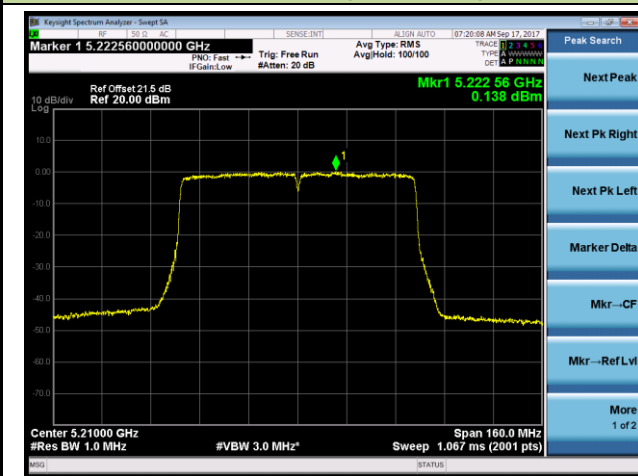

802.11ac-VHT80 Power Spectral Density - Ant 1

Channel 42 (5210MHz)