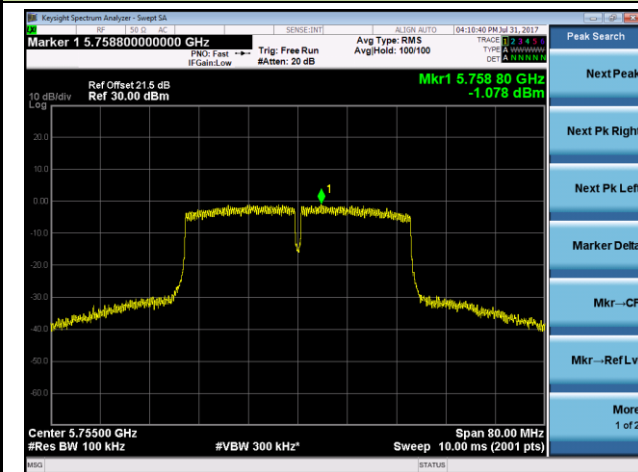

802.11ac-VHT40 Power Spectral Density - Ant 2

Channel 38 (5190MHz)

Channel 46 (5230MHz)

Channel 151 (5755MHz)

Channel 159 (5795MHz)

802.11ac-VHT80 Power Spectral Density - Ant 2

Channel 42 (5210MHz)

Channel 155 (5775MHz)