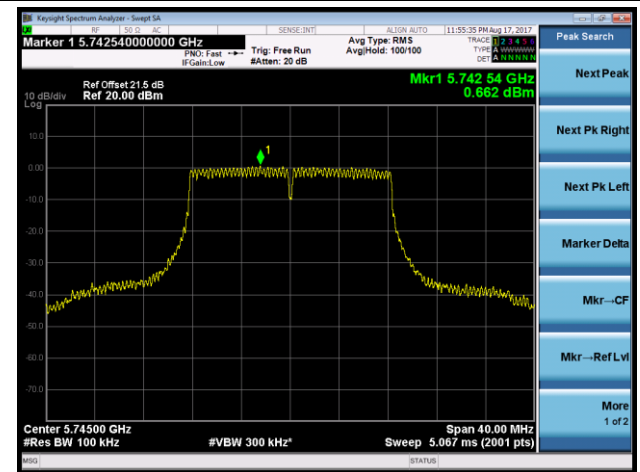

802.11a Power Spectral Density - Ant 1 / Ant 1 + 2 (CDD Mode)

Channel 36 (5180MHz)

Channel 44 (5220MHz)

Channel 48 (5240MHz)

Channel 149 (5745MHz)

Channel 157 (5785MHz)

Channel 165 (5825MHz)

802.11n-HT20 Power Spectral Density - Ant 1 / Ant 1 + 2 (CDD Mode)
Channel 36 (5180MHz)