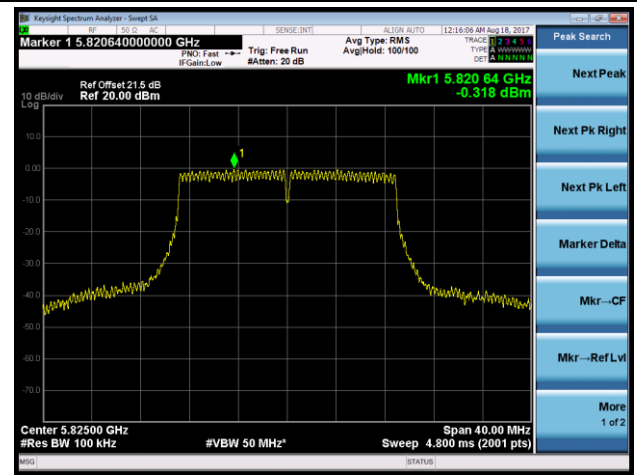

Channel 165 (5825MHz)