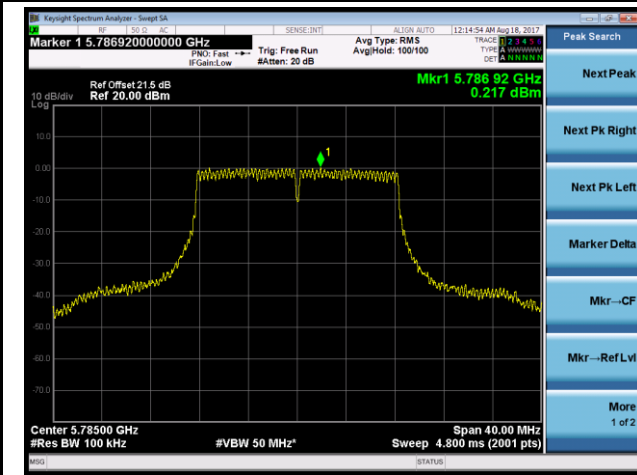

Channel 157 (5785MHz)