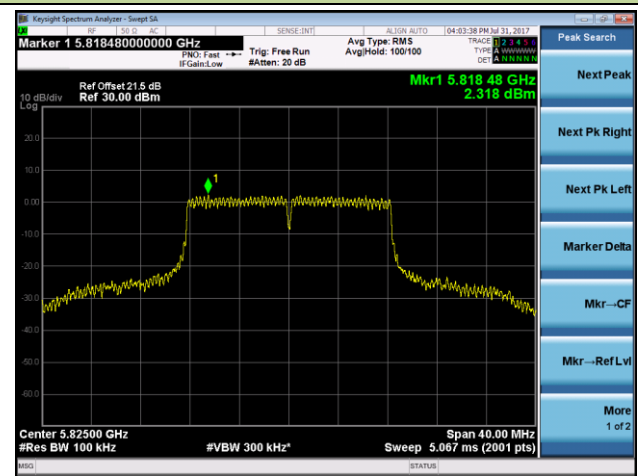

Channel 44 (5220MHz)

Channel 48 (5240MHz)

Channel 149 (5745MHz)

Channel 157 (5785MHz)

Channel 165 (5825MHz)

802.11n-HT20 Power Spectral Density - Ant 2

Channel 36 (5180MHz)

Channel 44 (5220MHz)