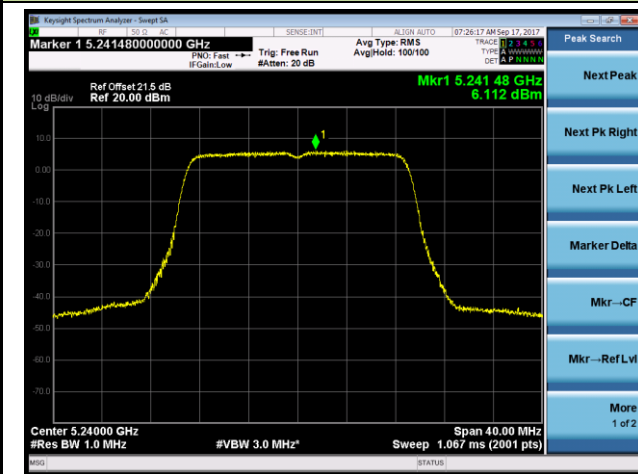

Channel 48 (5240MHz)