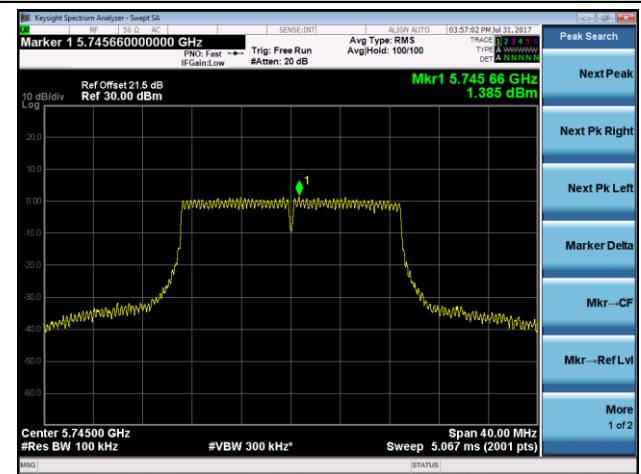

802.11ac-VHT20 Power Spectral Density - Ant 1

Channel 36 (5180MHz)

Channel 44 (5220MHz)

Channel 48 (5240MHz)

Channel 149 (5745MHz)

Channel 157 (5785MHz)

Channel 165 (5825MHz)

802.11ac-VHT40 Power Spectral Density - Ant 1
Channel 38 (5190MHz)