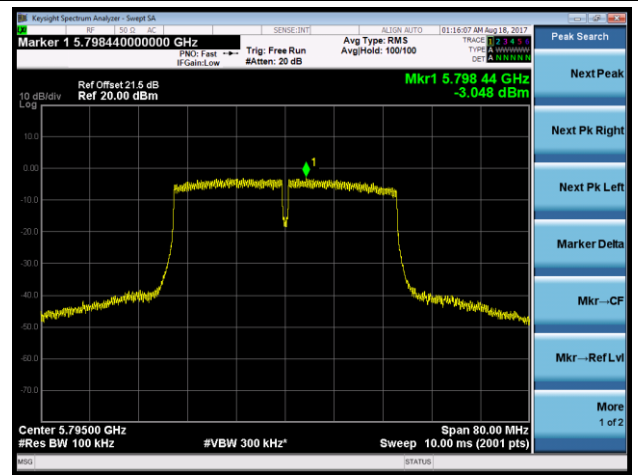

Channel 159 (5795MHz)