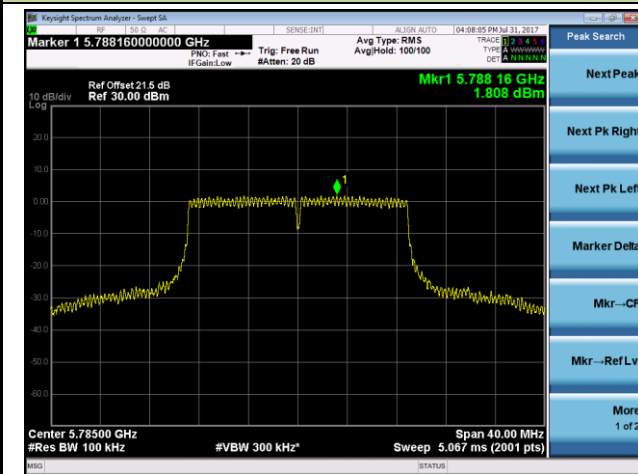

Channel 159 (5795MHz)

802.11ac-VHT20 Power Spectral Density - Ant 2

Channel 36 (5180MHz)

Channel 44 (5220MHz)

Channel 48 (5240MHz)

Channel 149 (5745MHz)

Channel 157 (5785MHz)

Channel 165 (5825MHz)

802.11ac-VHT40 Power Spectral Density - Ant 2

Channel 38 (5190MHz)

Channel 46 (5230MHz)

Channel 151 (5755MHz)

Channel 159 (5795MHz)

802.11ac-VHT80 Power Spectral Density - Ant 2

Channel 42 (5210MHz)

Channel 155 (5775MHz)