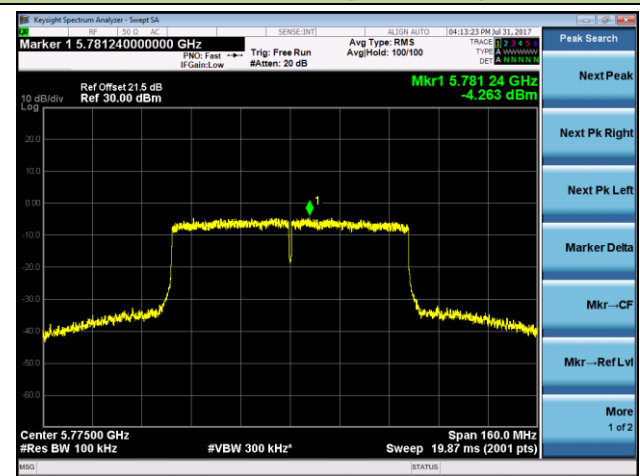

802.11ac-VHT40 Power Spectral Density - Ant 2

Channel 38 (5190MHz)

Channel 46 (5230MHz)

Channel 151 (5755MHz)

Channel 159 (5795MHz)

802.11ac-VHT80 Power Spectral Density - Ant 2

Channel 42 (5210MHz)

Channel 155 (5775MHz)