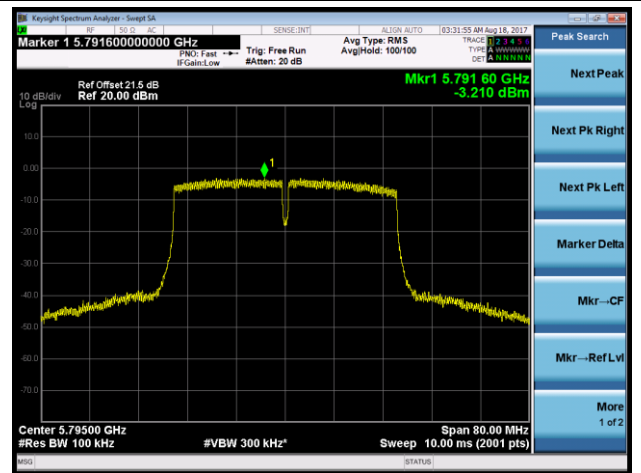

Channel 165 (5825MHz)

802.11ac-VHT40 Power Spectral Density - Ant 1 / Ant 1 + 2 (CDD Mode)

Channel 38 (5190MHz)

Channel 46 (5230MHz)

Channel 151 (5755MHz)

Channel 159 (5795MHz)

802.11ac-VHT80 Power Spectral Density- Ant 1 / Ant 1 + 2 (CDD Mode)