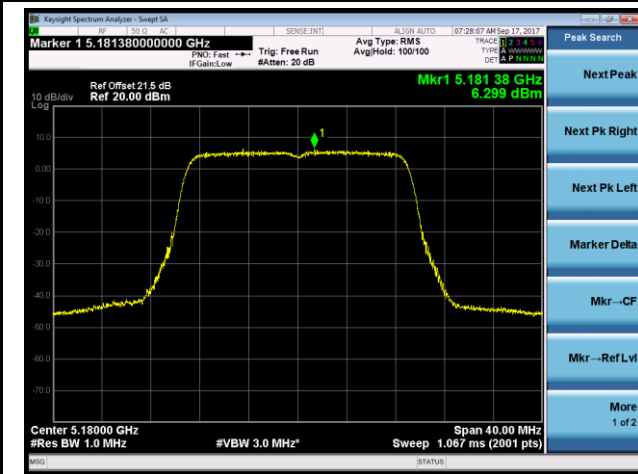

Channel 48 (5240MHz)

Channel 149 (5745MHz)

Channel 157 (5785MHz)

Channel 165 (5825MHz)

802.11n-HT40 Power Spectral Density - Ant 2

Channel 38 (5190MHz)

Channel 46 (5230MHz)

Channel 151 (5755MHz)

Channel 159 (5795MHz)

802.11ac-VHT20 Power Spectral Density - Ant 2

Channel 36 (5180MHz)

Channel 44 (5220MHz)

Channel 48 (5240MHz)

Channel 149 (5745MHz)

Channel 157 (5785MHz)

Channel 165 (5825MHz)