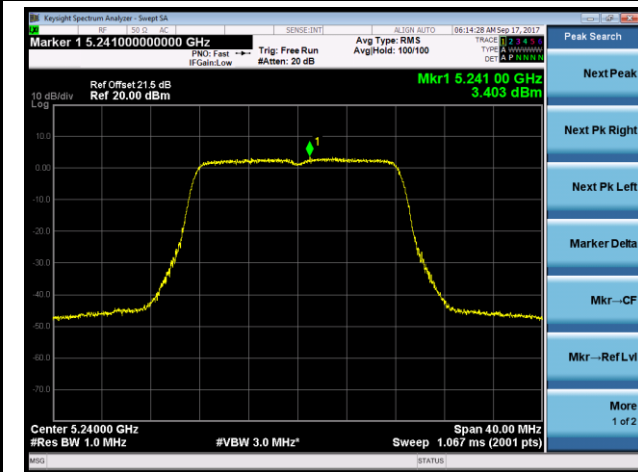

802.11a Power Spectral Density - Ant 1 / Ant 1 + 2 (CDD Mode)

Channel 36 (5180MHz)

Channel 44 (5220MHz)

Channel 48 (5240MHz)

Channel 149 (5745MHz)

Channel 157 (5785MHz)

Channel 165 (5825MHz)

802.11n-HT20 Power Spectral Density - Ant 1 / Ant 1 + 2 (CDD Mode)
Channel 36 (5180MHz)