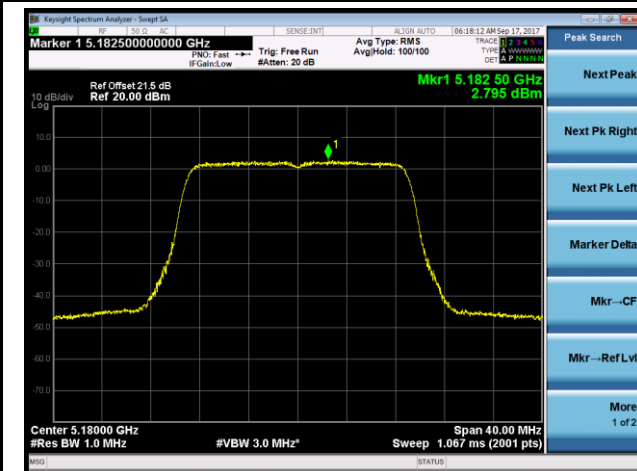

Channel 44 (5220MHz)

Channel 48 (5240MHz)

Channel 149 (5745MHz)

Channel 157 (5785MHz)

Channel 165 (5825MHz)

802.11n-HT40 Power Spectral Density- Ant 1 / Ant 1 + 2 (CDD Mode)

Channel 38 (5190MHz)

Channel 46 (5230MHz)

Channel 151 (5755MHz)

Channel 159 (5795MHz)

802.11ac-VHT20 Power Spectral Density - Ant 1 / Ant 1 + 2 (CDD Mode)
Channel 36 (5180MHz)

Channel 44 (5220MHz)

Channel 48 (5240MHz)

Channel 149 (5745MHz)

Channel 157 (5785MHz)