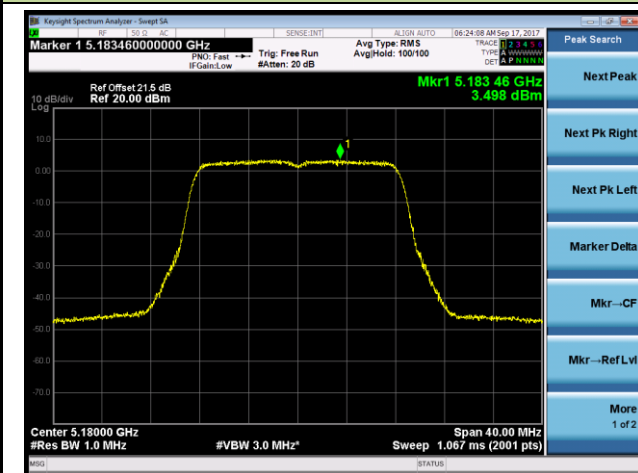

Channel 165 (5825MHz)

802.11ac-VHT40 Power Spectral Density - Ant 1 / Ant 1 + 2 (CDD Mode)

Channel 38 (5190MHz)

Channel 46 (5230MHz)

Channel 151 (5755MHz)

Channel 159 (5795MHz)

802.11ac-VHT80 Power Spectral Density- Ant 1 / Ant 1 + 2 (CDD Mode)

Channel 42 (5210MHz)

Channel 155 (5775MHz)

802.11a Power Spectral Density - Ant 2 / Ant 1 + 2 (CDD Mode)

Channel 36 (5180MHz)

Channel 44 (5220MHz)

Channel 48 (5240MHz)

Channel 149 (5745MHz)

Channel 157 (5785MHz)

Channel 165 (5825MHz)