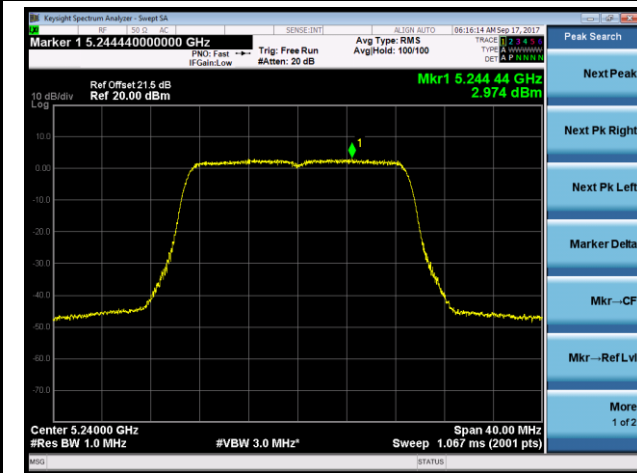

Channel 48 (5240MHz)