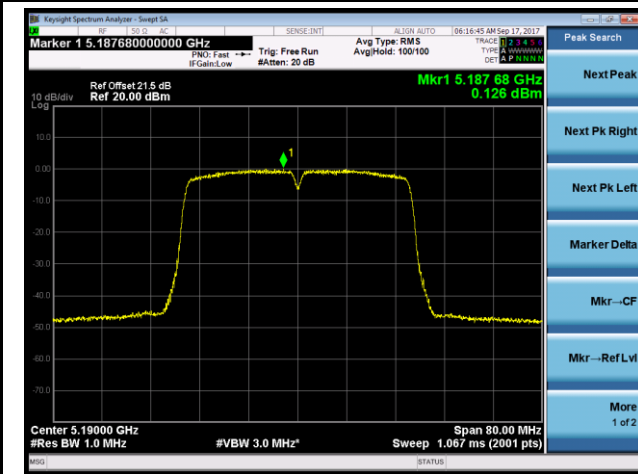

Channel 151 (5755MHz)

Channel 159 (5795MHz)

802.11ac-VHT20 Power Spectral Density - Ant 1 / Ant 1 + 2 (CDD Mode)
Channel 36 (5180MHz)

Channel 44 (5220MHz)

Channel 48 (5240MHz)

Channel 149 (5745MHz)

Channel 157 (5785MHz)

Channel 165 (5825MHz)

802.11ac-VHT40 Power Spectral Density - Ant 1 / Ant 1 + 2 (CDD Mode)

Channel 38 (5190MHz)

Channel 46 (5230MHz)

Channel 151 (5755MHz)

Channel 159 (5795MHz)

802.11ac-VHT80 Power Spectral Density- Ant 1 / Ant 1 + 2 (CDD Mode)