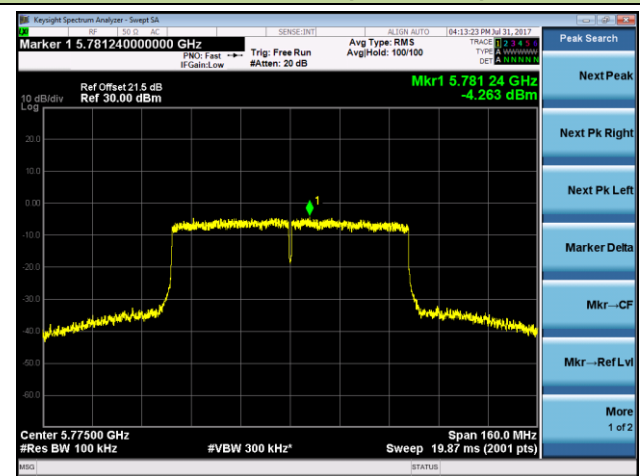

Channel 155 (5775MHz)