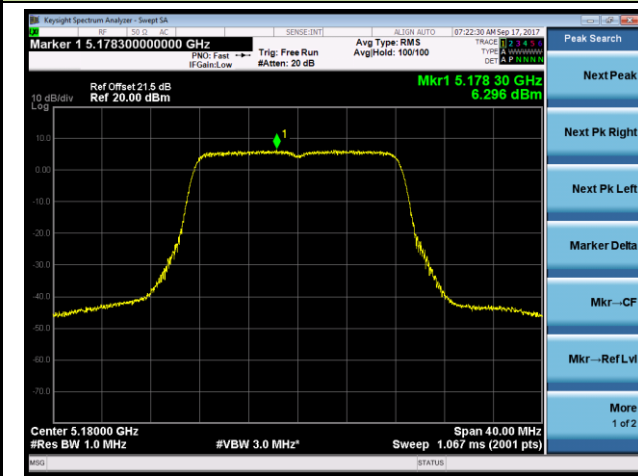

802.11ac-VHT20 Power Spectral Density - Ant 1

Channel 36 (5180MHz)

Channel 44 (5220MHz)

Channel 48 (5240MHz)

Channel 149 (5745MHz)

Channel 157 (5785MHz)

Channel 165 (5825MHz)

802.11ac-VHT40 Power Spectral Density - Ant 1
Channel 38 (5190MHz)

Channel 46 (5230MHz)

Channel 151 (5755MHz)

Channel 159 (5795MHz)

802.11ac-VHT80 Power Spectral Density - Ant 1
Channel 42 (5210MHz)

Channel 155 (5775MHz)

802.11a Power Spectral Density - Ant 2

Channel 36 (5180MHz)