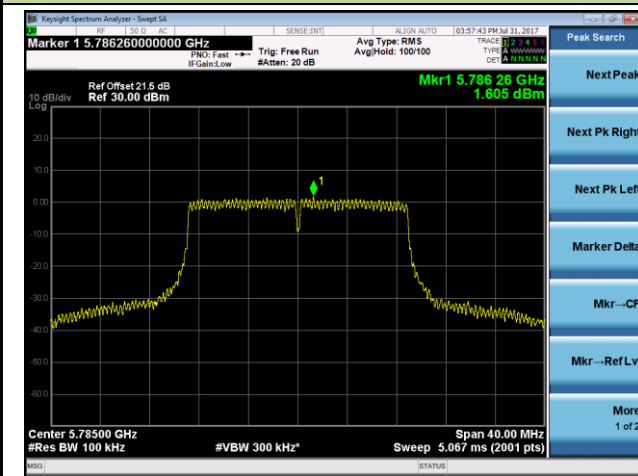

802.11ac-VHT20 Power Spectral Density - Ant 1

Channel 36 (5180MHz)

Channel 44 (5220MHz)

Channel 48 (5240MHz)

Channel 149 (5745MHz)

Channel 157 (5785MHz)

Channel 165 (5825MHz)

802.11ac-VHT40 Power Spectral Density - Ant 1
Channel 38 (5190MHz)