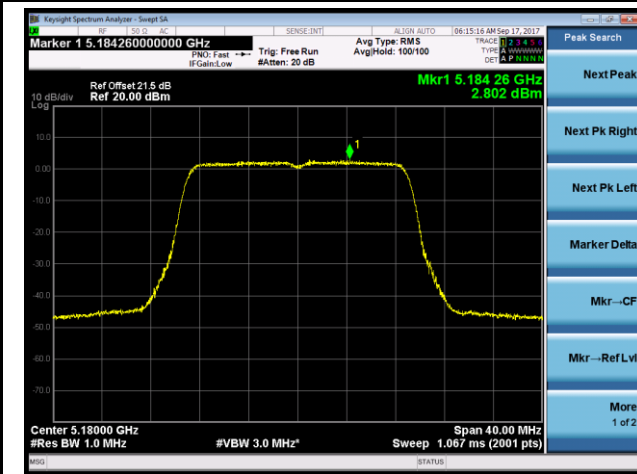

802.11a Power Spectral Density - Ant 1 / Ant 1 + 2 (CDD Mode)

Channel 36 (5180MHz)

Channel 44 (5220MHz)

Channel 48 (5240MHz)

Channel 149 (5745MHz)

Channel 157 (5785MHz)

Channel 165 (5825MHz)

802.11n-HT20 Power Spectral Density - Ant 1 / Ant 1 + 2 (CDD Mode)
Channel 36 (5180MHz)