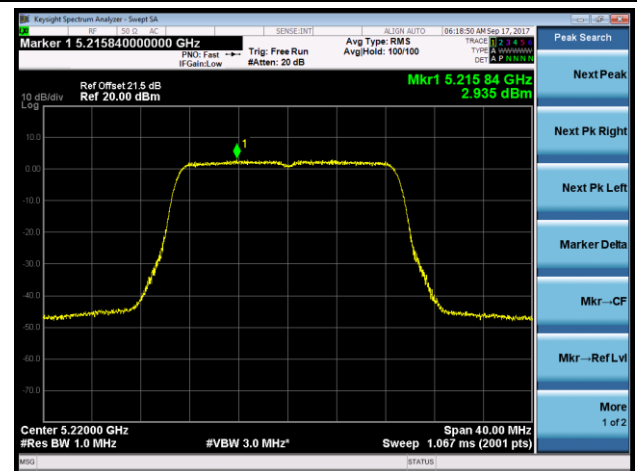

Channel 44 (5220MHz)