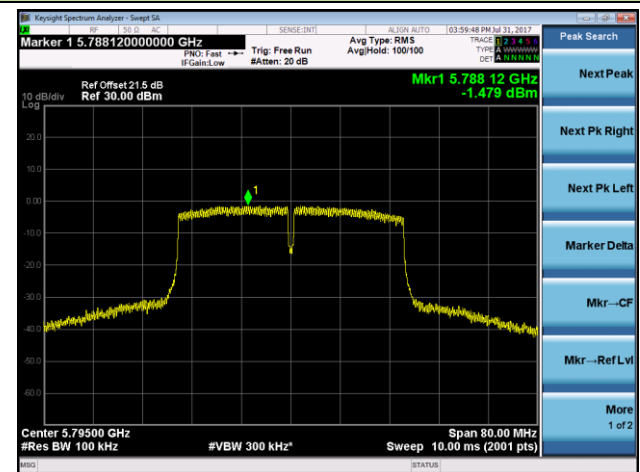

Channel 159 (5795MHz)