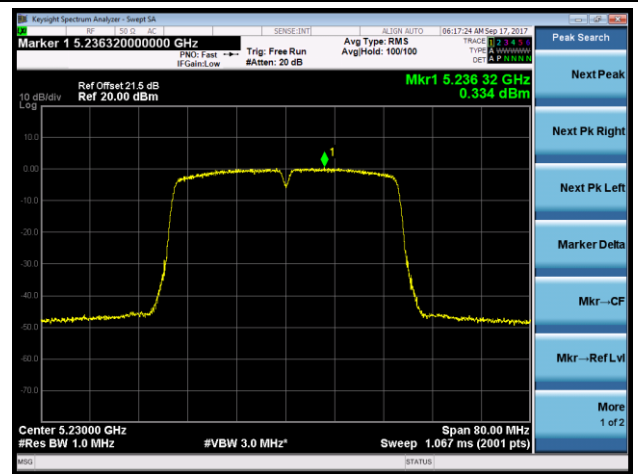

Channel 46 (5230MHz)