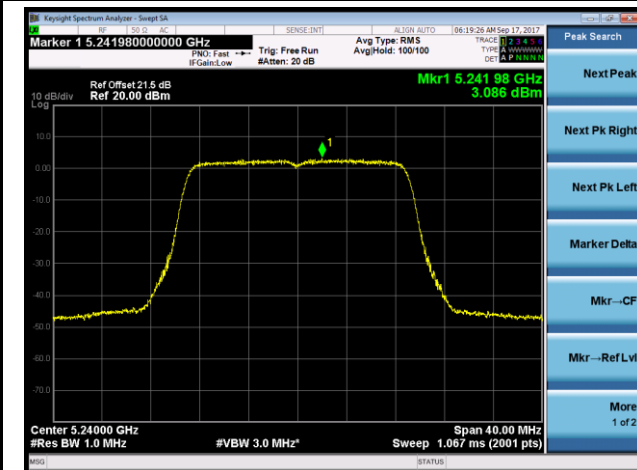

Channel 44 (5220MHz)

Channel 48 (5240MHz)

Channel 149 (5745MHz)

Channel 157 (5785MHz)

Channel 165 (5825MHz)

802.11n-HT40 Power Spectral Density- Ant 1 / Ant 1 + 2 (CDD Mode)

Channel 38 (5190MHz)

Channel 46 (5230MHz)

Channel 151 (5755MHz)

Channel 159 (5795MHz)

802.11ac-VHT20 Power Spectral Density - Ant 1 / Ant 1 + 2 (CDD Mode)
Channel 36 (5180MHz)

Channel 44 (5220MHz)

Channel 48 (5240MHz)

Channel 149 (5745MHz)

Channel 157 (5785MHz)