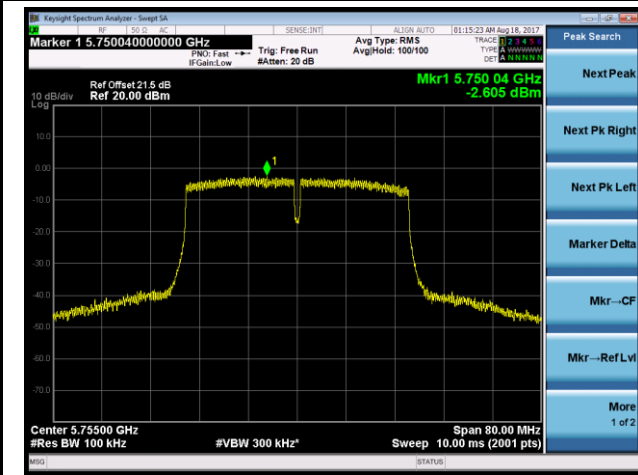

Channel 44 (5220MHz)

Channel 48 (5240MHz)

Channel 149 (5745MHz)

Channel 157 (5785MHz)

Channel 165 (5825MHz)

802.11n-HT40 Power Spectral Density- Ant 1 / Ant 1 + 2 (CDD Mode)

Channel 38 (5190MHz)

Channel 46 (5230MHz)

Channel 151 (5755MHz)

Channel 159 (5795MHz)

802.11ac-VHT20 Power Spectral Density - Ant 1 / Ant 1 + 2 (CDD Mode)
Channel 36 (5180MHz)

Channel 44 (5220MHz)

Channel 48 (5240MHz)

Channel 149 (5745MHz)

Channel 157 (5785MHz)