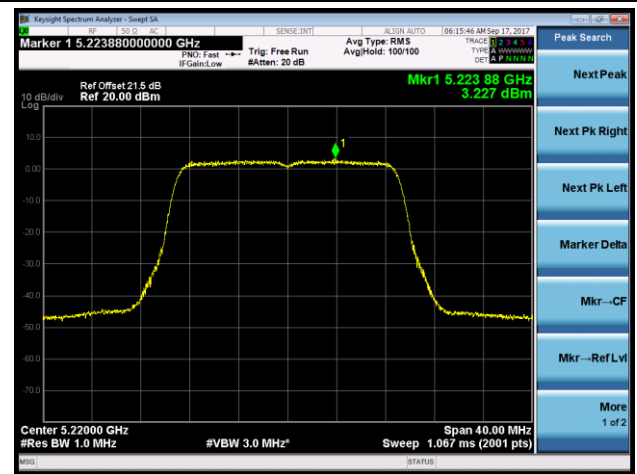

Channel 44 (5220MHz)