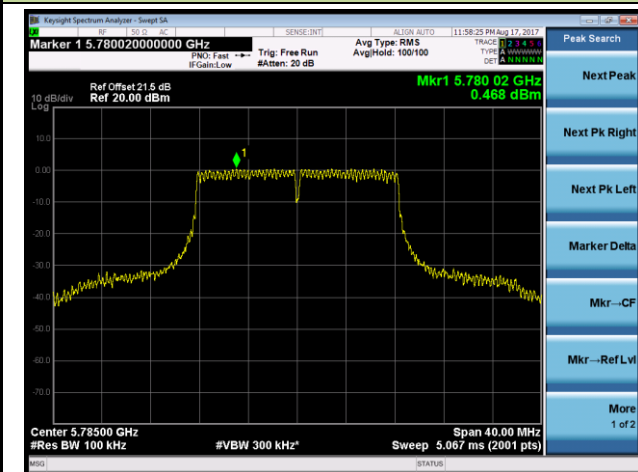

Channel 165 (5825MHz)

802.11ac-VHT40 Power Spectral Density - Ant 1 / Ant 1 + 2 (CDD Mode)

Channel 38 (5190MHz)

Channel 46 (5230MHz)

Channel 151 (5755MHz)

Channel 159 (5795MHz)

802.11ac-VHT80 Power Spectral Density- Ant 1 / Ant 1 + 2 (CDD Mode)

Channel 42 (5210MHz)

Channel 155 (5775MHz)

802.11a Power Spectral Density - Ant 2 / Ant 1 + 2 (CDD Mode)

Channel 36 (5180MHz)

Channel 44 (5220MHz)

Channel 48 (5240MHz)

Channel 149 (5745MHz)

Channel 157 (5785MHz)

Channel 165 (5825MHz)