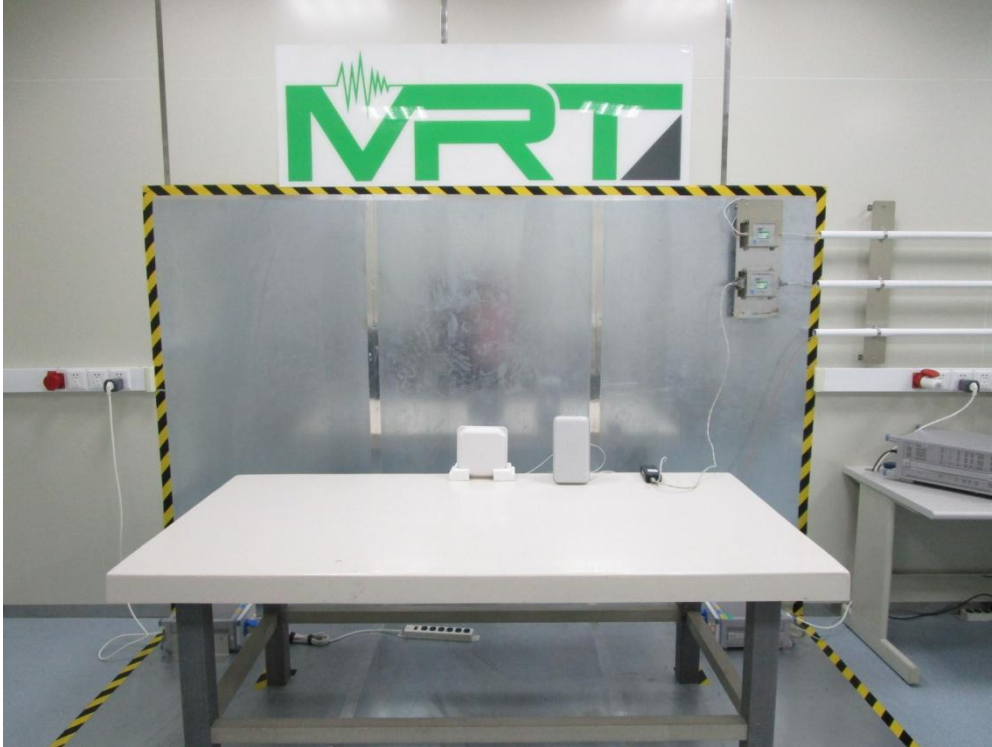

## FCC 15C & 15E Test Photograph

Description: Front view of Conducted Emission Test Setup

Description: Back view of Conducted Emission Test Setup

Description: AC220 Wi-Fi AP OD directional antenna US Radiated Emission Test Setup for 9kHz ~ 30MHz

Description: AC220 Wi-Fi AP OD external antenna US Radiated Emission Test Setup for 9kHz ~ 30MHz

Description: AC220 Wi-Fi AP OD omni antenna US Radiated Emission Test Setup for 9kHz ~ 30MHz

Description: AC220 Wi-Fi AP OD directional antenna US Radiated Emission Test Setup for 30MHz ~ 1GHz