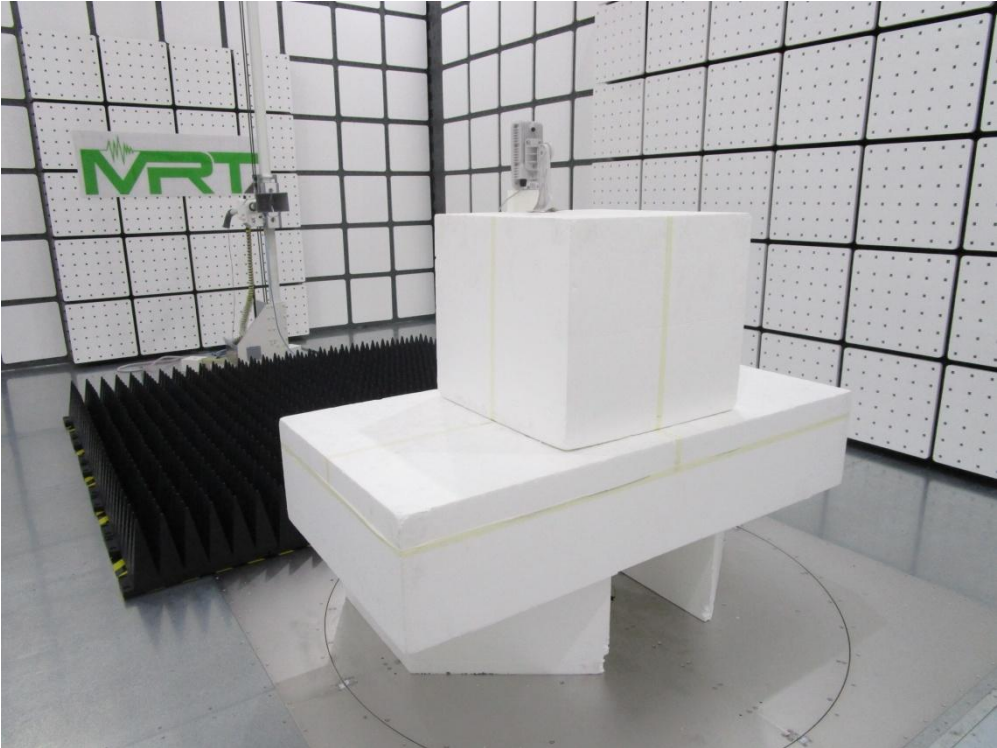

## FCC 15C & 15E Test Photograph

Description: Front view of Conducted Emission Test Setup

Description: Back view of Conducted Emission Test Setup

Description: AC220 Wi-Fi AP OD directional antenna US Radiated Emission Test Setup for 9kHz ~ 30MHz

Description: AC220 Wi-Fi AP OD external antenna US Radiated Emission Test Setup for 30MHz ~ 1GHz

Description: AC220 Wi-Fi AP OD omni antenna US Radiated Emission Test Setup for 30MHz ~ 1GHz

Description: AC220 Wi-Fi AP OD directional antenna US Radiated Emission Test Setup for 1GHz ~ 18GHz

Description: AC220 Wi-Fi AP OD external antenna US Radiated Emission Test Setup for 1GHz ~ 18GHz

Description: AC220 Wi-Fi AP OD omni antenna US Radiated Emission Test Setup for 1GHz ~ 18GHz

Description: AC220 Wi-Fi AP OD directional antenna US Radiated Emission Test Setup for 18GHz ~ 40GHz