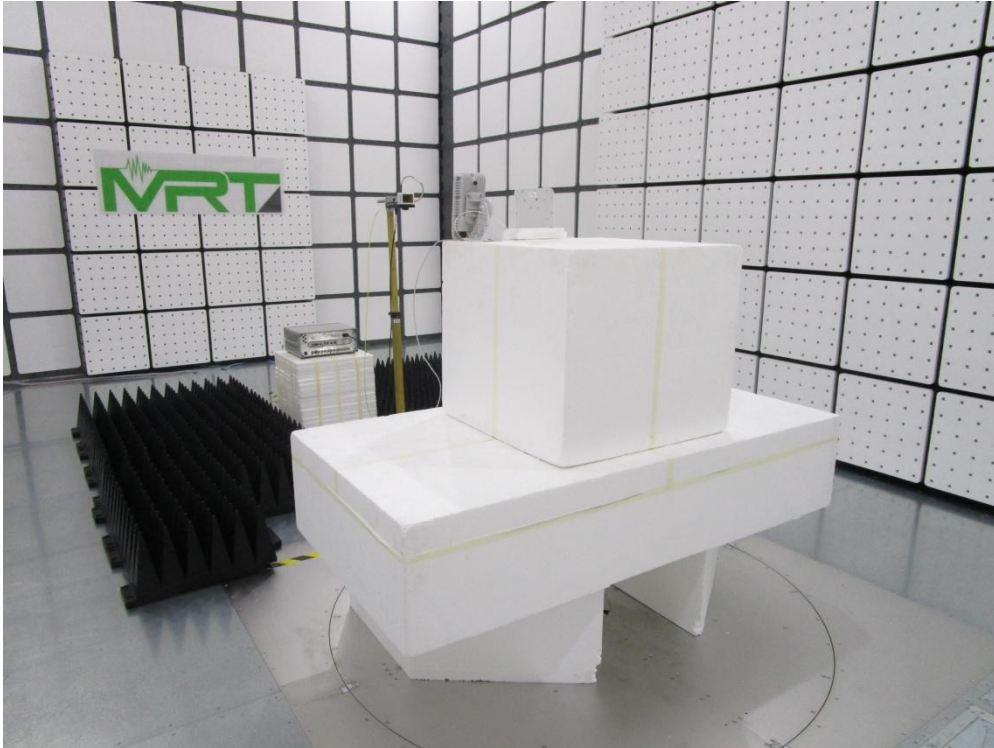

Description: AC220 Wi-Fi AP OD external antenna US Radiated Emission Test Setup for 18GHz ~ 40GHz