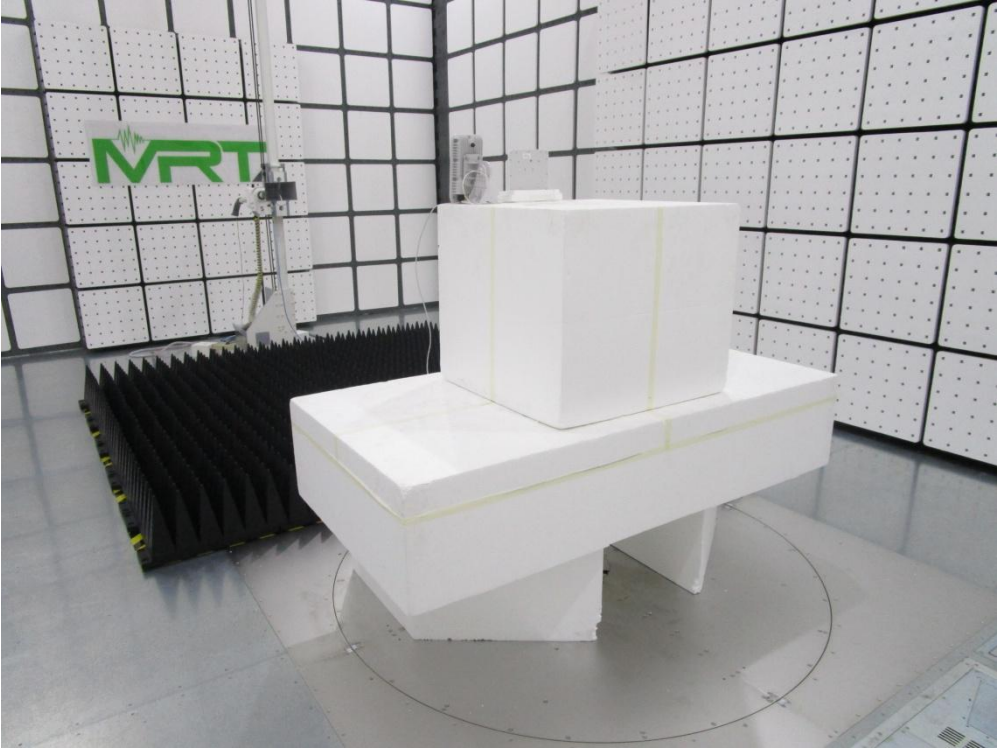

## FCC 15C & 15E Test Photograph

Description: Front view of Conducted Emission Test Setup

Description: Back view of Conducted Emission Test Setup

Description: AC220 Wi-Fi AP OD directional antenna US Radiated Emission Test Setup for 9kHz ~ 30MHz

Description: AC220 Wi-Fi AP OD external antenna US Radiated Emission Test Setup for 9kHz ~ 30MHz

Description: AC220 Wi-Fi AP OD omni antenna US Radiated Emission Test Setup for 9kHz ~ 30MHz

Description: AC220 Wi-Fi AP OD directional antenna US Radiated Emission Test Setup for 30MHz ~ 1GHz

Description: AC220 Wi-Fi AP OD external antenna US Radiated Emission Test Setup for 30MHz ~ 1GHz

Description: AC220 Wi-Fi AP OD omni antenna US Radiated Emission Test Setup for 30MHz ~ 1GHz

Description: AC220 Wi-Fi AP OD directional antenna US Radiated Emission Test Setup for 1GHz ~ 18GHz

Description: AC220 Wi-Fi AP OD external antenna US Radiated Emission Test Setup for 1GHz ~ 18GHz

Description: AC220 Wi-Fi AP OD omni antenna US Radiated Emission Test Setup for 1GHz ~ 18GHz

Description: AC220 Wi-Fi AP OD directional antenna US Radiated Emission Test Setup for 18GHz ~ 40GHz