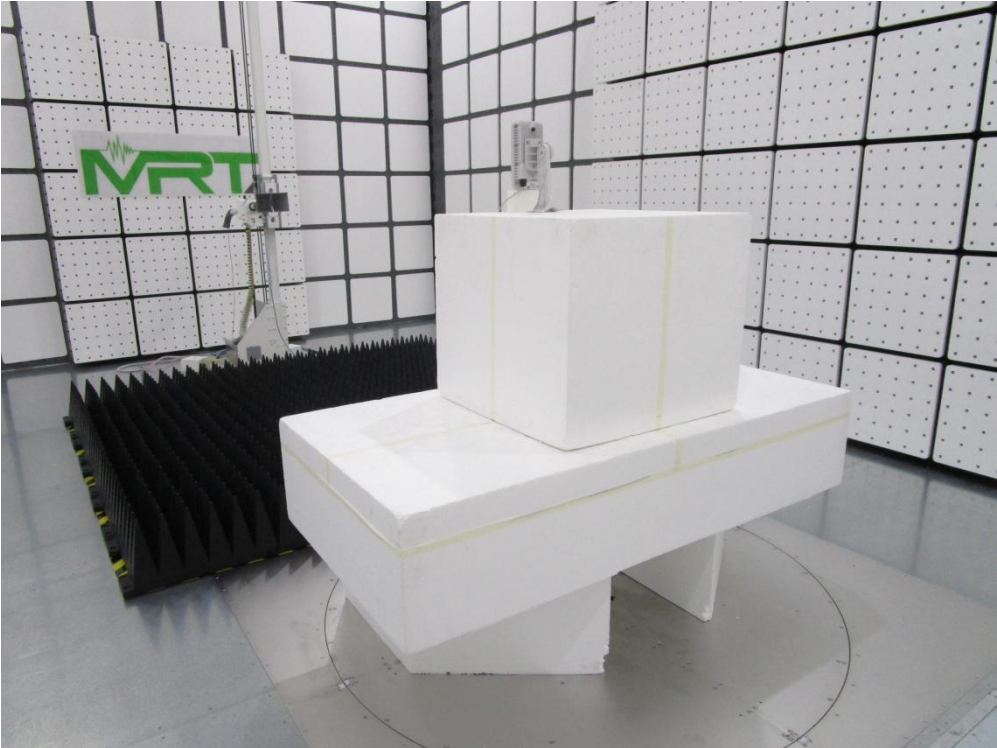

## FCC 15C & 15E Test Photograph

Description: Front view of Conducted Emission Test Setup

Description: Back view of Conducted Emission Test Setup

Description: AC220 Wi-Fi AP OD directional antenna US Radiated Emission Test Setup for 9kHz ~ 30MHz

Description: AC220 Wi-Fi AP OD external antenna US Radiated Emission Test Setup for 9kHz ~ 30MHz

Description: AC220 Wi-Fi AP OD omni antenna US Radiated Emission Test Setup for 9kHz ~ 30MHz

Description: AC220 Wi-Fi AP OD directional antenna US Radiated Emission Test Setup for 30MHz ~ 1GHz

Description: AC220 Wi-Fi AP OD external antenna US Radiated Emission Test Setup for 30MHz ~ 1GHz

Description: AC220 Wi-Fi AP OD omni antenna US Radiated Emission Test Setup for 30MHz ~ 1GHz

Description: AC220 Wi-Fi AP OD directional antenna US Radiated Emission Test Setup for 1GHz ~ 18GHz