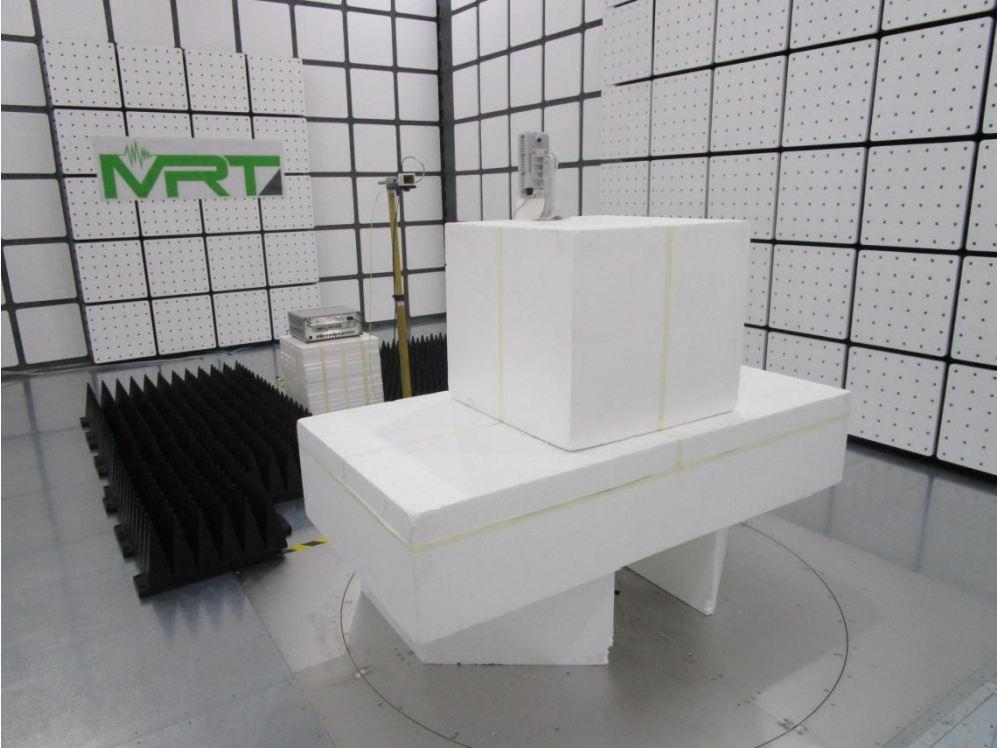

## FCC 15C & 15E Test Photograph

Description: Front view of Conducted Emission Test Setup

Description: Back view of Conducted Emission Test Setup

Description: AC220 Wi-Fi AP OD directional antenna US Radiated Emission Test Setup for 9kHz ~ 30MHz

Description: AC220 Wi-Fi AP OD external antenna US Radiated Emission Test Setup for 9kHz ~ 30MHz

Description: AC220 Wi-Fi AP OD omni antenna US Radiated Emission Test Setup for 9kHz ~ 30MHz

Description: AC220 Wi-Fi AP OD directional antenna US Radiated Emission Test Setup for 30MHz ~ 1GHz

Description: AC220 Wi-Fi AP OD external antenna US Radiated Emission Test Setup for 30MHz ~ 1GHz

Description: AC220 Wi-Fi AP OD omni antenna US Radiated Emission Test Setup for 30MHz ~ 1GHz

Description: AC220 Wi-Fi AP OD directional antenna US Radiated Emission Test Setup for 1GHz ~ 18GHz

Description: AC220 Wi-Fi AP OD external antenna US Radiated Emission Test Setup for 1GHz ~ 18GHz

Description: AC220 Wi-Fi AP OD omni antenna US Radiated Emission Test Setup for 1GHz ~ 18GHz

Description: AC220 Wi-Fi AP OD directional antenna US Radiated Emission Test Setup for 18GHz ~ 40GHz