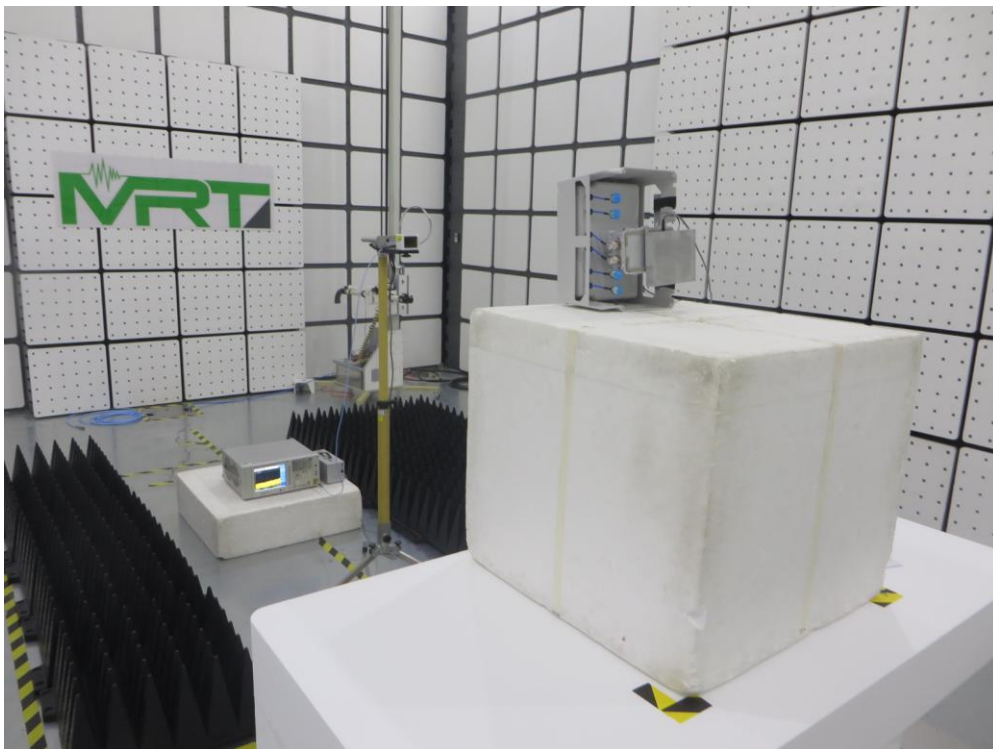

FCC Part15C & 15E Test Setup Photo

Description: Radiated Emission Test Setup for 9kHz ~ 30MHz

Description: Radiated Emission Test Setup for 30MHz ~ 1GHz

Description: Radiated Emission Test Setup for 1GHz ~ 18GHz

Description: Radiated Emission Test Setup for 18GHz ~ 40GHz

Description: DFS Test Setup