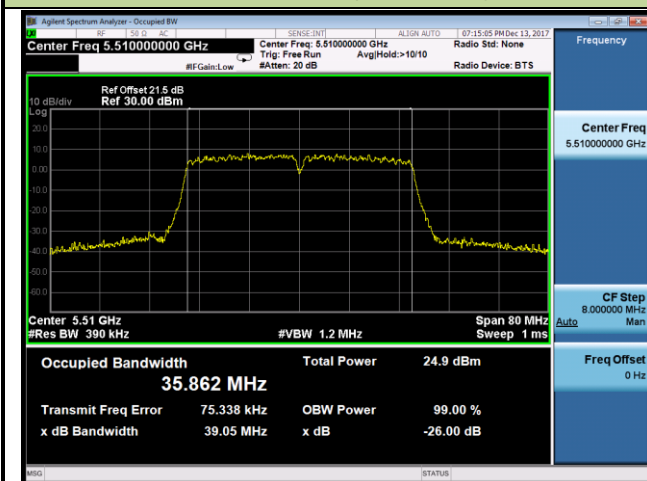

## 802.11n-HT40 26dB Bandwidth &amp; 99% Bandwidth - Ant 1

Channel 54 (5270MHz)

Channel 62 (5310MHz)

Channel 102 (5510MHz)

Channel 118 (5590MHz)

Channel 134 (5670MHz)

Channel 142 (5710MHz)