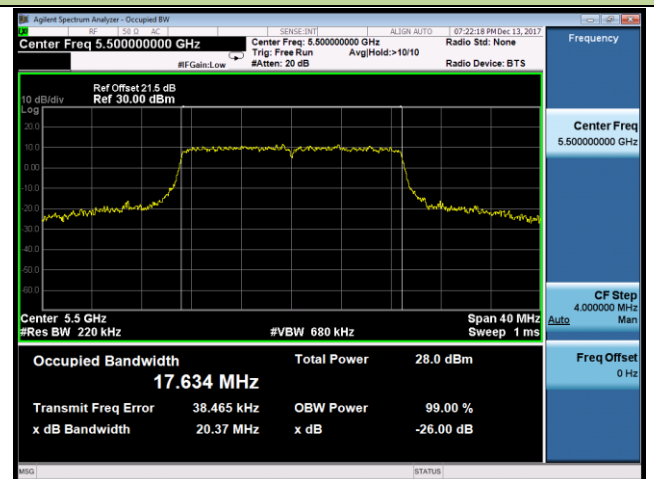

## 802.11ac-VHT20 26dB Bandwidth &amp; 99% Bandwidth - Ant 1

Channel 52 (5260MHz)

Channel 60 (5300MHz)

Channel 64 (5320MHz)

Channel 100 (5500MHz)

Channel 120 (5600MHz)

Channel 140 (5700MHz)