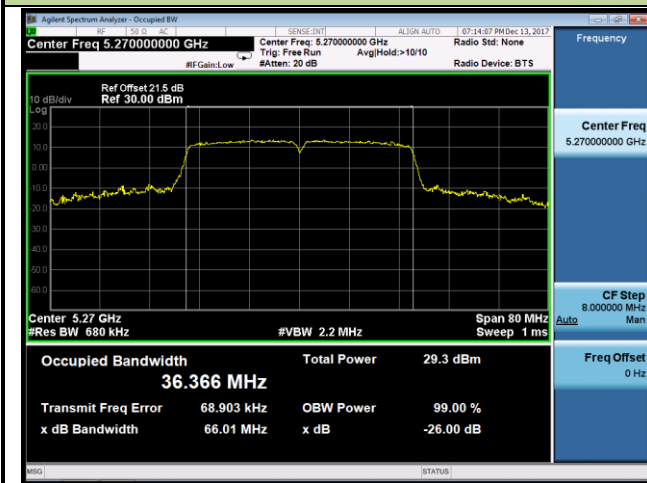

802.11n-HT40 26dB Bandwidth & 99% Bandwidth - Ant 1

Channel 54 (5270MHz)