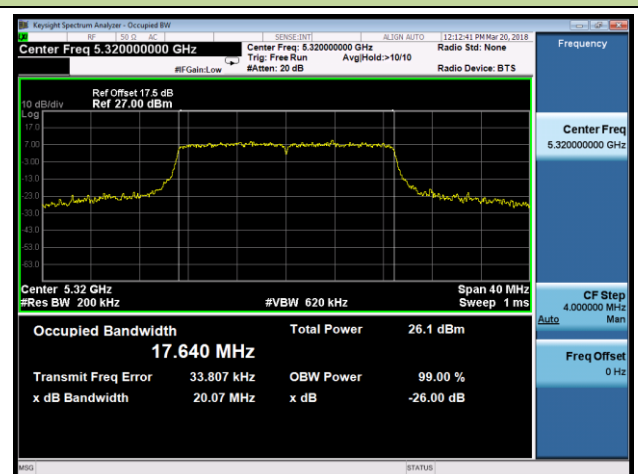

## Channel 60 (5300MHz)

## Channel 64 (5320MHz)

## 802.11n-HT20 26dB Bandwidth &amp; 99% Bandwidth - Ant 0

Channel 36 (5180MHz)

Channel 44 (5220MHz)

Channel 48 (5240MHz)

Channel 52 (5260MHz)

Channel 60 (5300MHz)

Channel 64 (5320MHz)