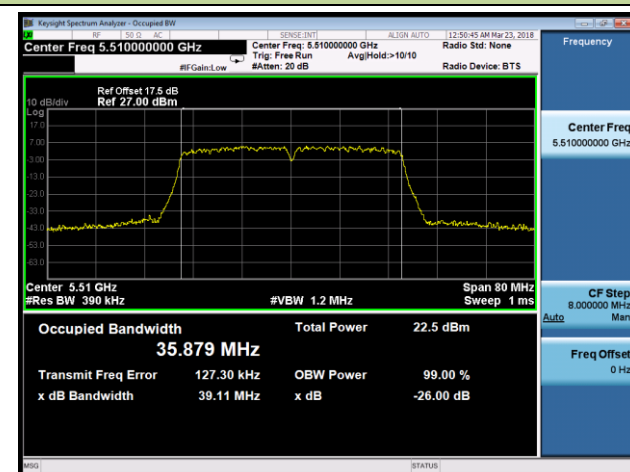

## Channel 64 (5320MHz)

## 802.11n-HT40 26dB Bandwidth &amp; 99% Bandwidth - Ant 0

Channel 38 (5190MHz)

Channel 46 (5230MHz)

Channel 54 (5270MHz)

Channel 62 (5310MHz)

Channel 102 (5510MHz)

Channel 118 (5590MHz)