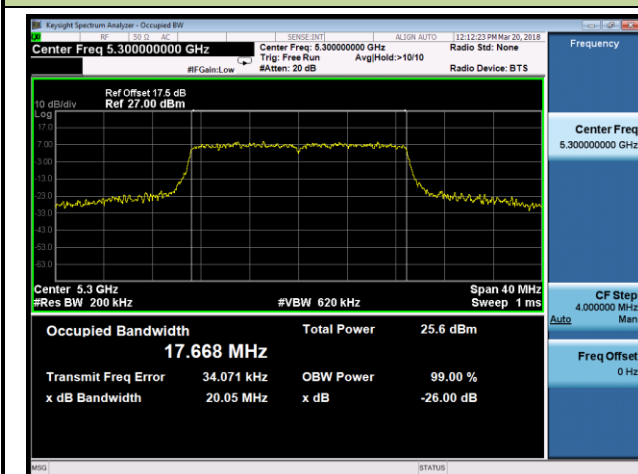

## Channel 64 (5320MHz)

## 802.11n-HT20 26dB Bandwidth &amp; 99% Bandwidth - Ant 0

Channel 36 (5180MHz)

Channel 44 (5220MHz)

Channel 48 (5240MHz)

Channel 52 (5260MHz)

Channel 60 (5300MHz)

Channel 64 (5320MHz)