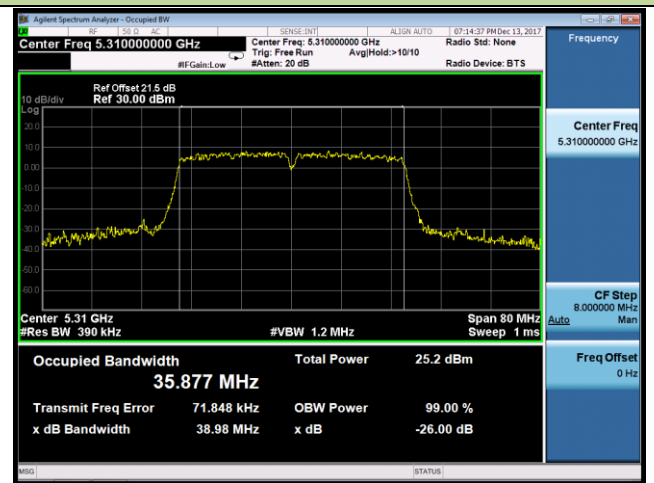

Channel 62 (5310MHz)