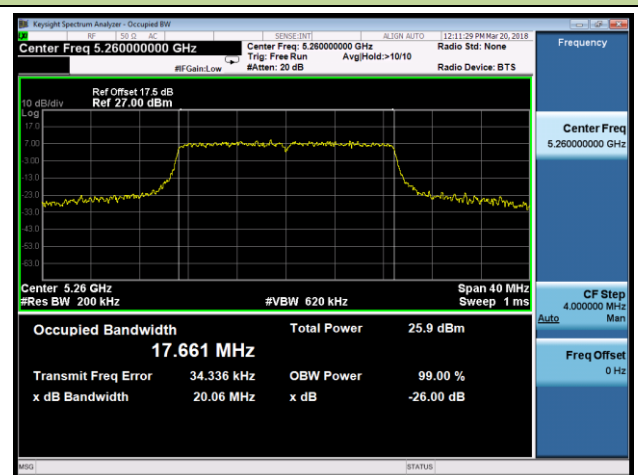

## Channel 60 (5300MHz)

## Channel 64 (5320MHz)

## 802.11n-HT20 26dB Bandwidth &amp; 99% Bandwidth - Ant 0

Channel 36 (5180MHz)

Channel 44 (5220MHz)

Channel 48 (5240MHz)

Channel 52 (5260MHz)

Channel 60 (5300MHz)

Channel 64 (5320MHz)