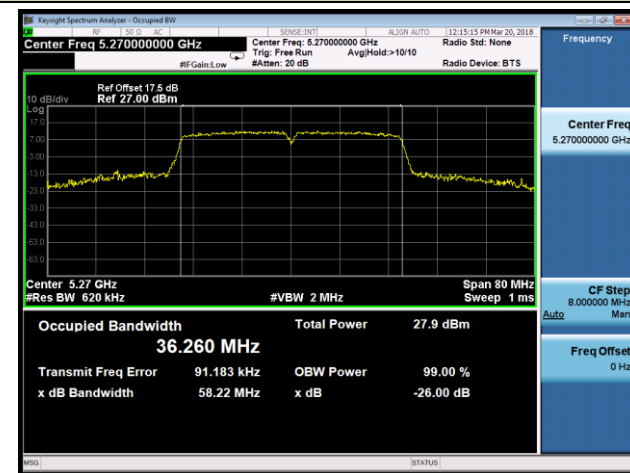

## Channel 64 (5320MHz)

## 802.11n-HT40 26dB Bandwidth &amp; 99% Bandwidth - Ant 0

Channel 38 (5190MHz)

Channel 46 (5230MHz)

Channel 54 (5270MHz)

Channel 62 (5310MHz)

Channel 102 (5510MHz)

Channel 118 (5590MHz)