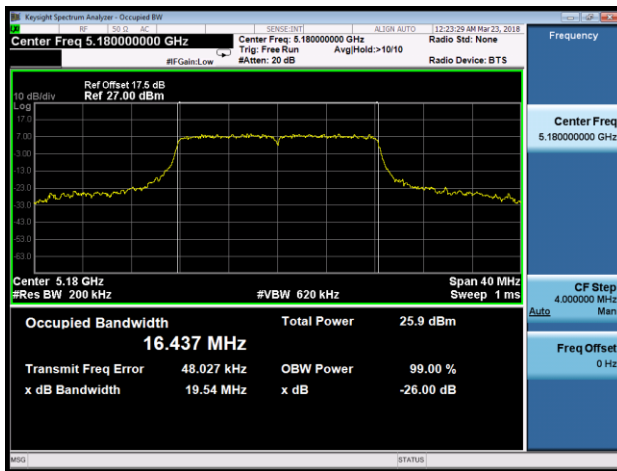

802.11a 26dB Bandwidth & 99% Bandwidth - Ant 0

Channel 36 (5180MHz)