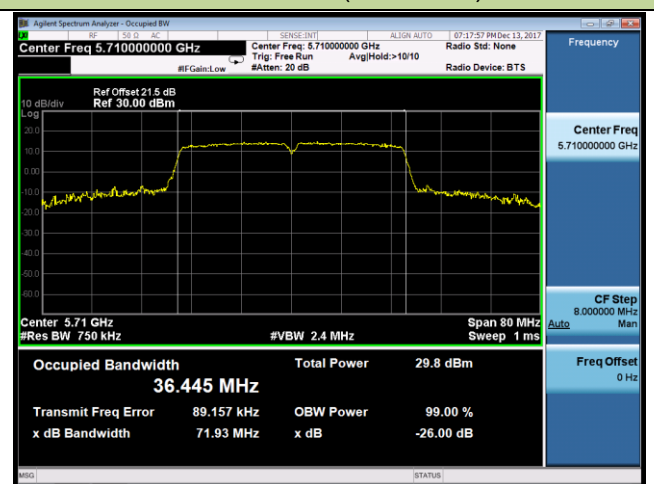

## 802.11n-HT40 26dB Bandwidth &amp; 99% Bandwidth - Ant 1

Channel 54 (5270MHz)

Channel 62 (5310MHz)

Channel 102 (5510MHz)

Channel 118 (5590MHz)

Channel 134 (5670MHz)

Channel 142 (5710MHz)