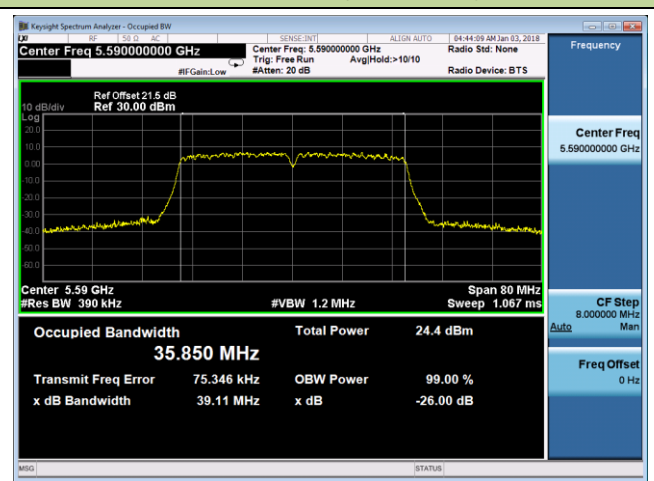

## 802.11n-HT40 26dB Bandwidth &amp; 99% Bandwidth - Ant 1

Channel 54 (5270MHz)

Channel 62 (5310MHz)

Channel 102 (5510MHz)

Channel 118 (5590MHz)

Channel 134 (5670MHz)

Channel 142 (5710MHz)