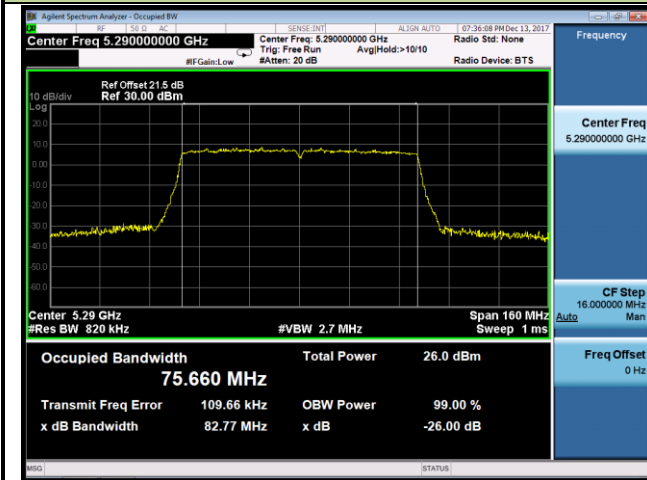

802.11ac-VHT80 26dB Bandwidth & 99% Bandwidth - Ant 1

Channel 58 (5290MHz)