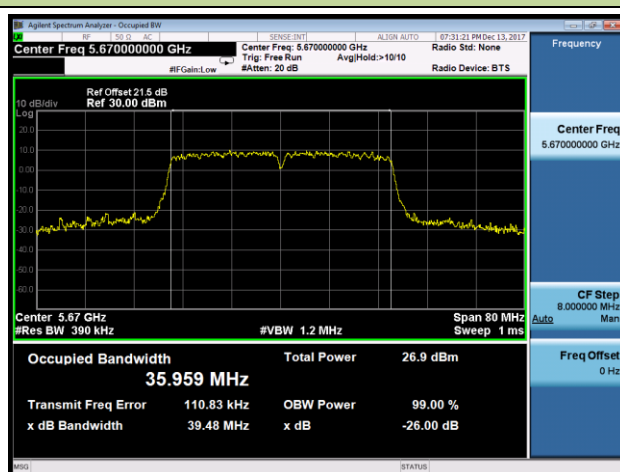

## 802.11ac-VHT40 26dB Bandwidth &amp; 99% Bandwidth - Ant 1

Channel 54 (5270MHz)

Channel 62 (5310MHz)

Channel 102 (5510MHz)

Channel 118 (5590MHz)

Channel 134 (5670MHz)

Channel 142 (5710MHz)

## 802.11ac-VHT80 26dB Bandwidth &amp; 99% Bandwidth - Ant 1