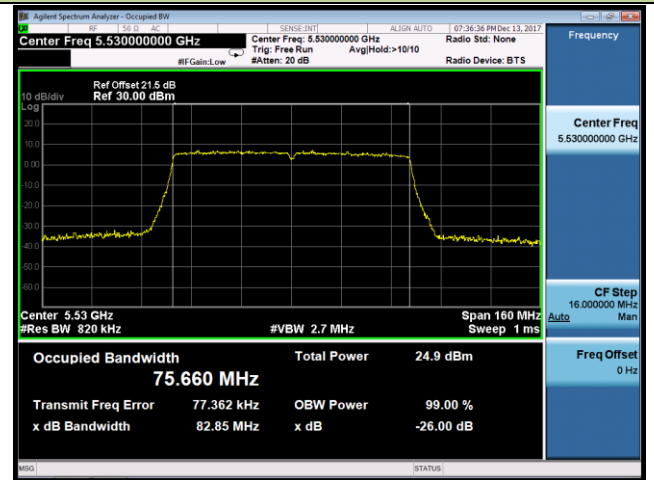

Channel 106 (5530MHz)