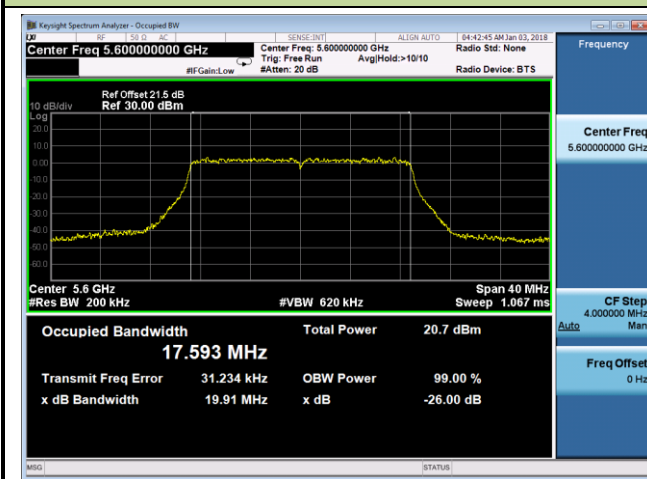

## 802.11ac-VHT20 26dB Bandwidth &amp; 99% Bandwidth - Ant 1

Channel 52 (5260MHz)

Channel 60 (5300MHz)

Channel 64 (5320MHz)

Channel 100 (5500MHz)

Channel 120 (5600MHz)

Channel 140 (5700MHz)