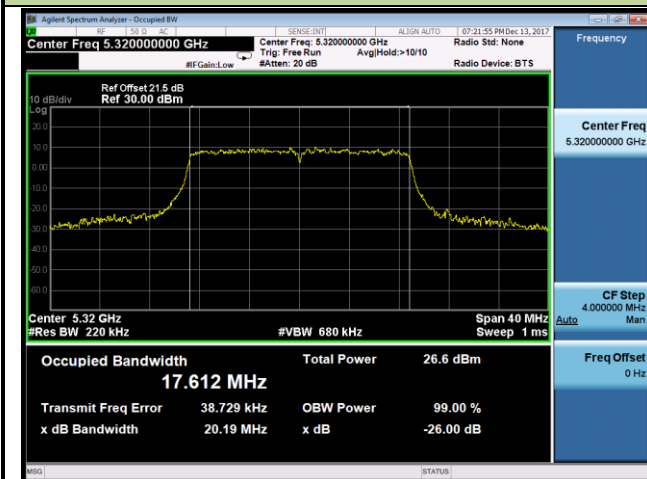

## 802.11ac-VHT20 26dB Bandwidth &amp; 99% Bandwidth - Ant 1

Channel 52 (5260MHz)

Channel 60 (5300MHz)

Channel 64 (5320MHz)

Channel 100 (5500MHz)

Channel 120 (5600MHz)

Channel 140 (5700MHz)