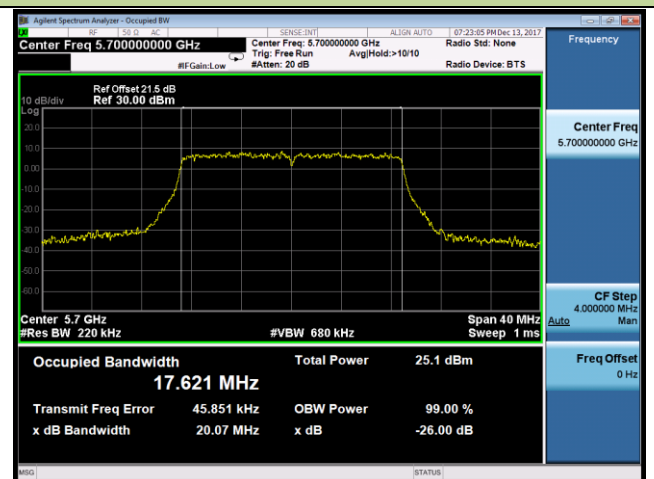

## 802.11ac-VHT20 26dB Bandwidth &amp; 99% Bandwidth - Ant 1

Channel 52 (5260MHz)

Channel 60 (5300MHz)

Channel 64 (5320MHz)

Channel 100 (5500MHz)

Channel 120 (5600MHz)

Channel 140 (5700MHz)