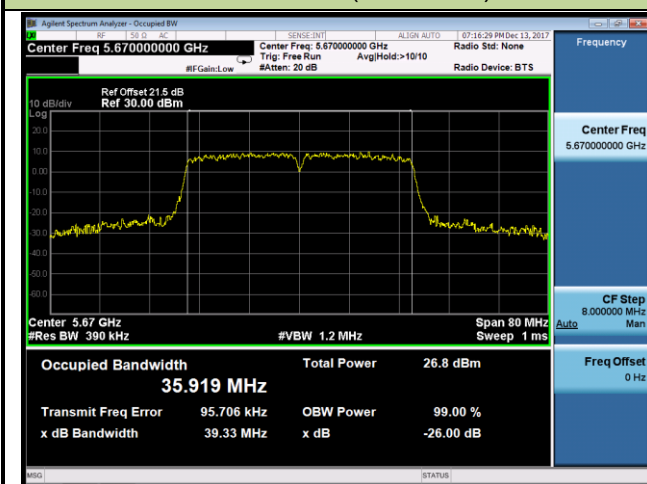

## 802.11n-HT40 26dB Bandwidth &amp; 99% Bandwidth - Ant 1

Channel 54 (5270MHz)

Channel 62 (5310MHz)

Channel 102 (5510MHz)

Channel 118 (5590MHz)

Channel 134 (5670MHz)

Channel 142 (5710MHz)