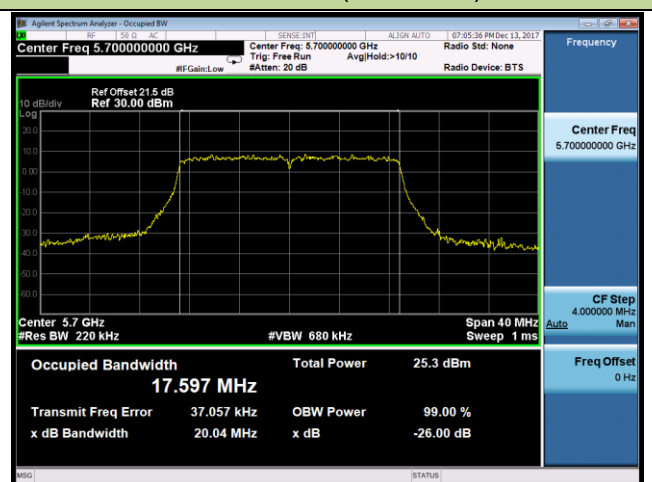

## 802.11n-HT20 26dB Bandwidth &amp; 99% Bandwidth - Ant 1

Channel 52 (5260MHz)

Channel 60 (5300MHz)

Channel 64 (5320MHz)

Channel 100 (5500MHz)

Channel 120 (5600MHz)

Channel 140 (5700MHz)