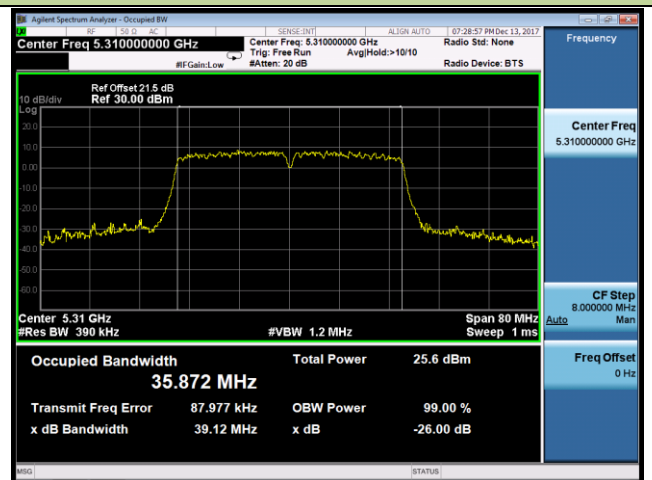

Channel 62 (5310MHz)