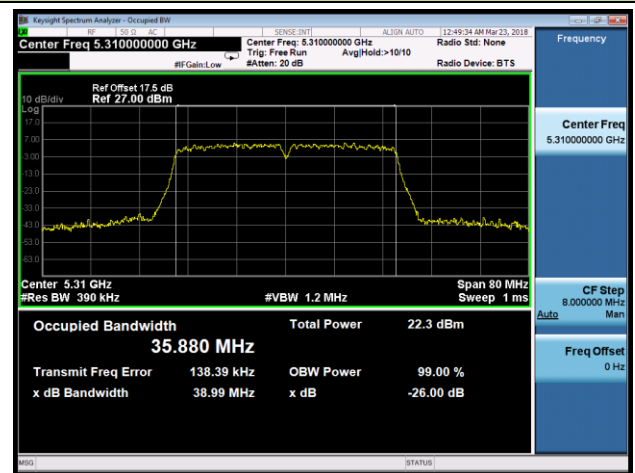

## Channel 64 (5320MHz)

## 802.11n-HT40 26dB Bandwidth &amp; 99% Bandwidth - Ant 0

Channel 38 (5190MHz)

Channel 46 (5230MHz)

Channel 54 (5270MHz)

Channel 62 (5310MHz)

Channel 102 (5510MHz)

Channel 118 (5590MHz)