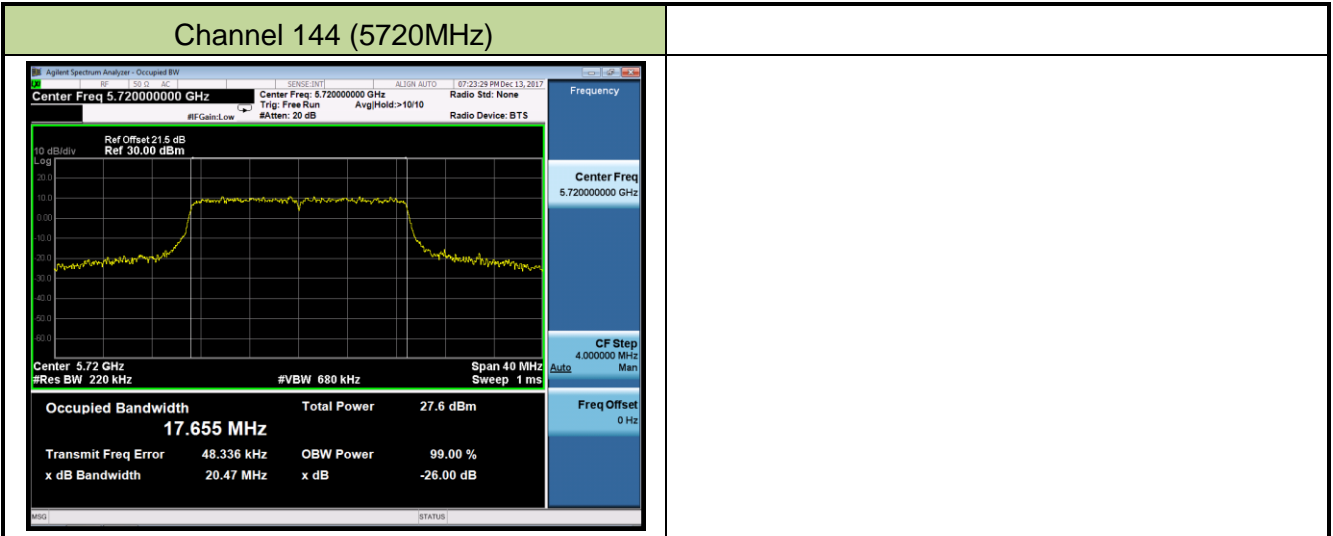

## 802.11ac-VHT20 26dB Bandwidth &amp; 99% Bandwidth - Ant 1

Channel 52 (5260MHz)

Channel 60 (5300MHz)

Channel 64 (5320MHz)

Channel 100 (5500MHz)

Channel 120 (5600MHz)

Channel 140 (5700MHz)