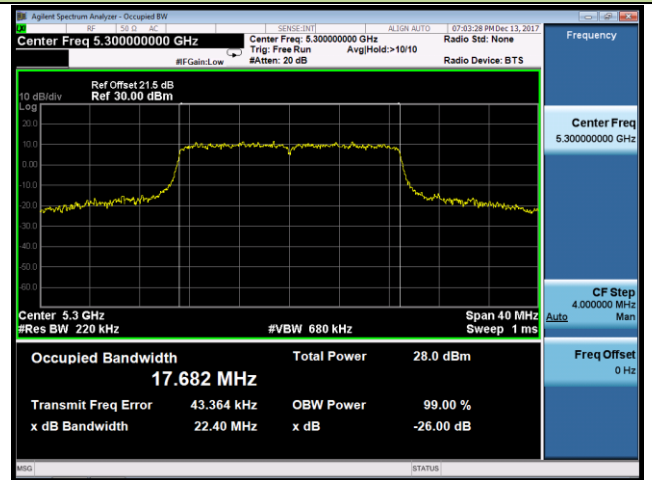

## 802.11n-HT20 26dB Bandwidth &amp; 99% Bandwidth - Ant 1

Channel 52 (5260MHz)

Channel 60 (5300MHz)

Channel 64 (5320MHz)

Channel 100 (5500MHz)

Channel 120 (5600MHz)

Channel 140 (5700MHz)