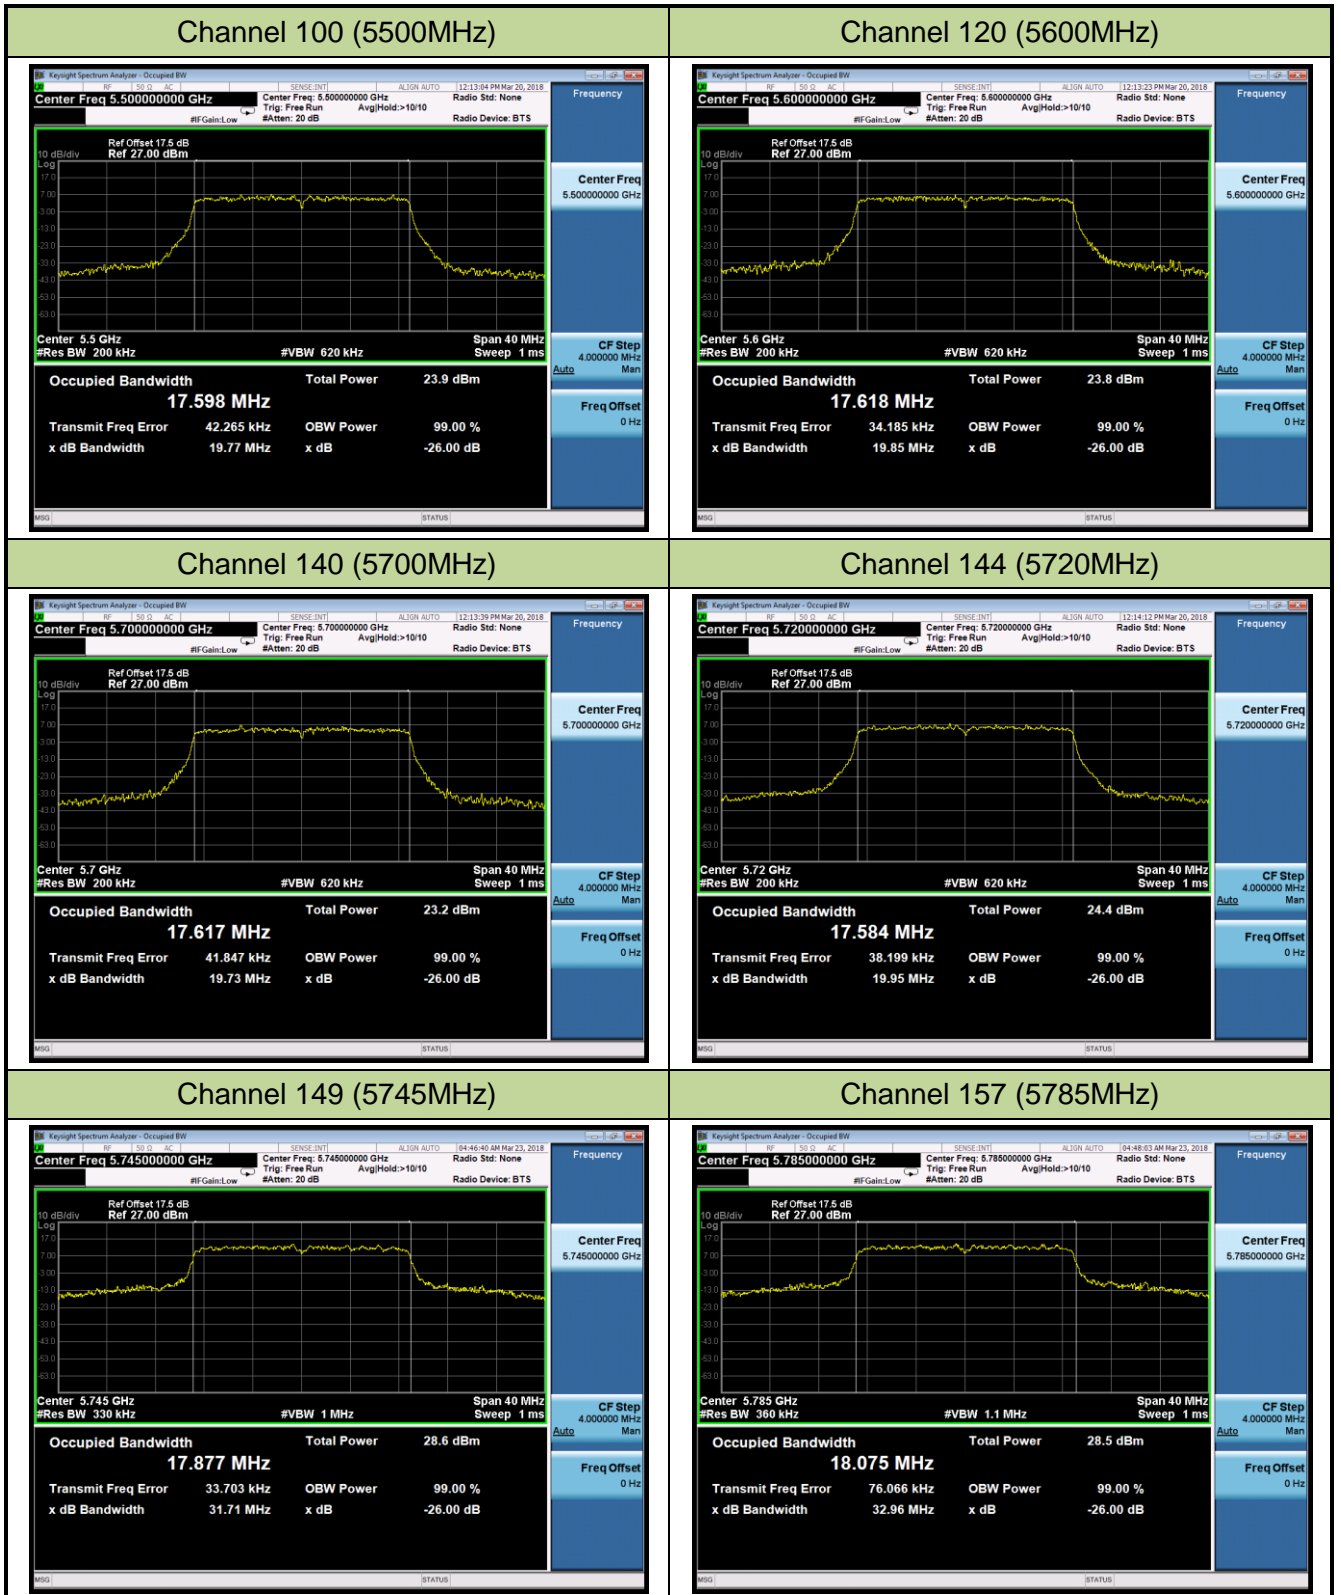

## Channel 60 (5300MHz)

## Channel 64 (5320MHz)

## 802.11n-HT20 26dB Bandwidth &amp; 99% Bandwidth - Ant 0

Channel 36 (5180MHz)

Channel 44 (5220MHz)

Channel 48 (5240MHz)

Channel 52 (5260MHz)

Channel 60 (5300MHz)

Channel 64 (5320MHz)

## 802.11n-HT40 26dB Bandwidth &amp; 99% Bandwidth - Ant 0

Channel 38 (5190MHz)

Channel 46 (5230MHz)

Channel 54 (5270MHz)

Channel 62 (5310MHz)

Channel 102 (5510MHz)

Channel 118 (5590MHz)