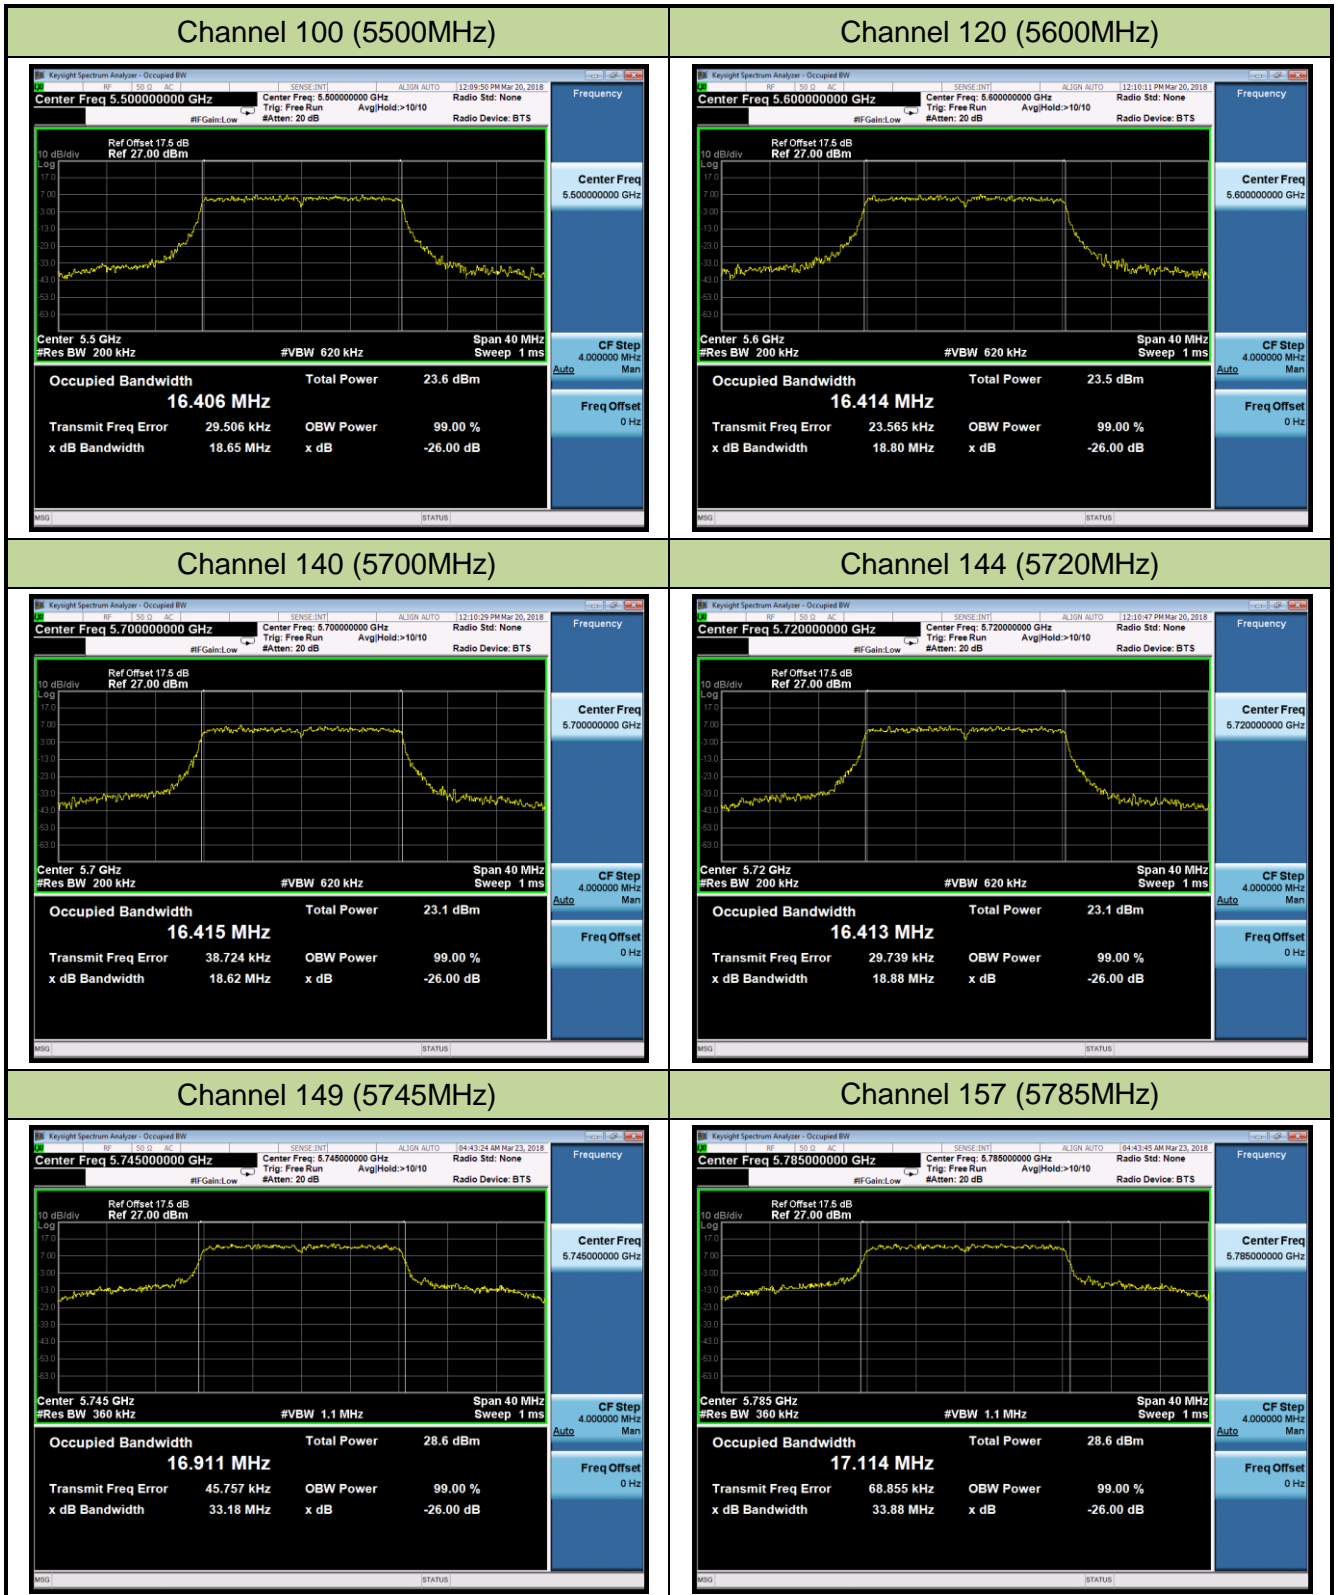

## Channel 48 (5240MHz)

## Channel 52 (5260MHz)

## Channel 60 (5300MHz)

## Channel 64 (5320MHz)