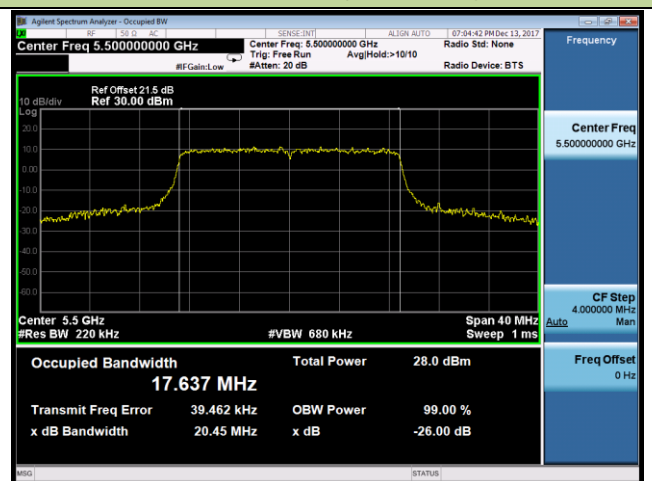

## 802.11n-HT20 26dB Bandwidth &amp; 99% Bandwidth - Ant 1

Channel 52 (5260MHz)

Channel 60 (5300MHz)

Channel 64 (5320MHz)

Channel 100 (5500MHz)

Channel 120 (5600MHz)

Channel 140 (5700MHz)