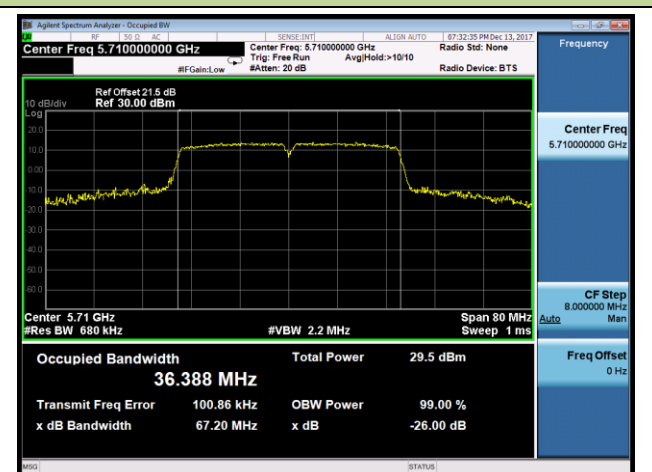

## 802.11ac-VHT40 26dB Bandwidth &amp; 99% Bandwidth - Ant 1

Channel 54 (5270MHz)

Channel 62 (5310MHz)

Channel 102 (5510MHz)

Channel 118 (5590MHz)

Channel 134 (5670MHz)

Channel 142 (5710MHz)

## 802.11ac-VHT80 26dB Bandwidth &amp; 99% Bandwidth - Ant 1