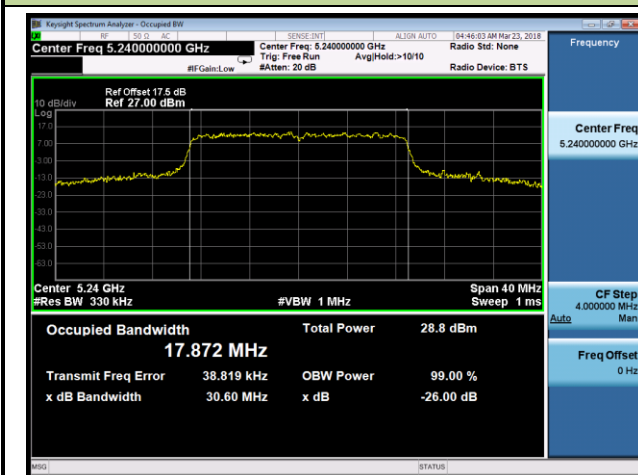

## Channel 60 (5300MHz)

## Channel 64 (5320MHz)

## 802.11n-HT20 26dB Bandwidth &amp; 99% Bandwidth - Ant 0

Channel 36 (5180MHz)

Channel 44 (5220MHz)

Channel 48 (5240MHz)

Channel 52 (5260MHz)

Channel 60 (5300MHz)

Channel 64 (5320MHz)