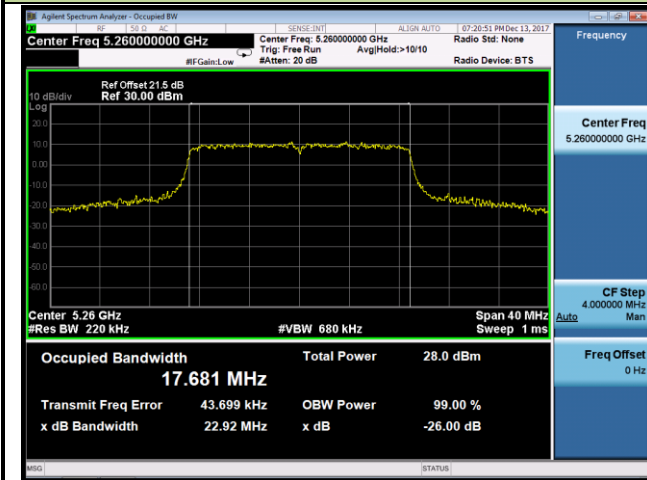

802.11ac-VHT20 26dB Bandwidth & 99% Bandwidth - Ant 1

Channel 52 (5260MHz)