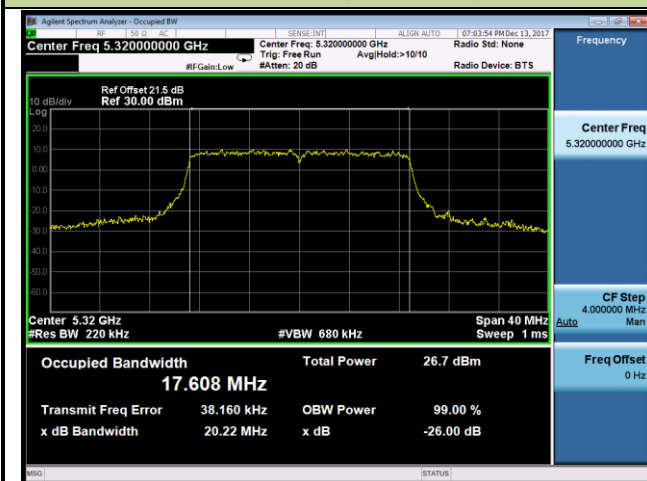

## 802.11n-HT20 26dB Bandwidth &amp; 99% Bandwidth - Ant 1

Channel 52 (5260MHz)

Channel 60 (5300MHz)

Channel 64 (5320MHz)

Channel 100 (5500MHz)

Channel 120 (5600MHz)

Channel 140 (5700MHz)