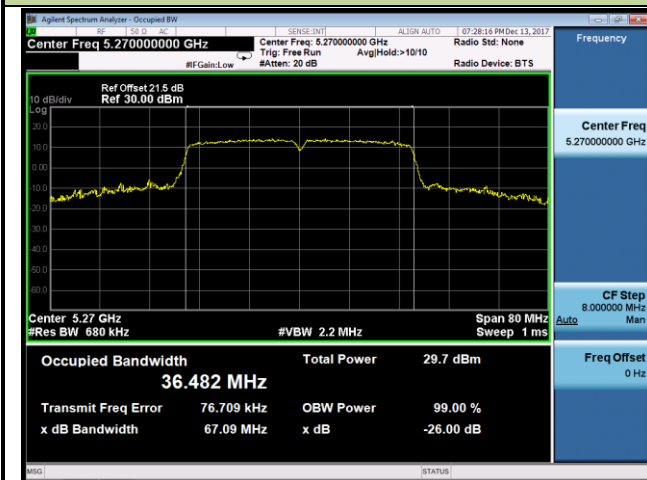

802.11ac-VHT40 26dB Bandwidth & 99% Bandwidth - Ant 1

Channel 54 (5270MHz)