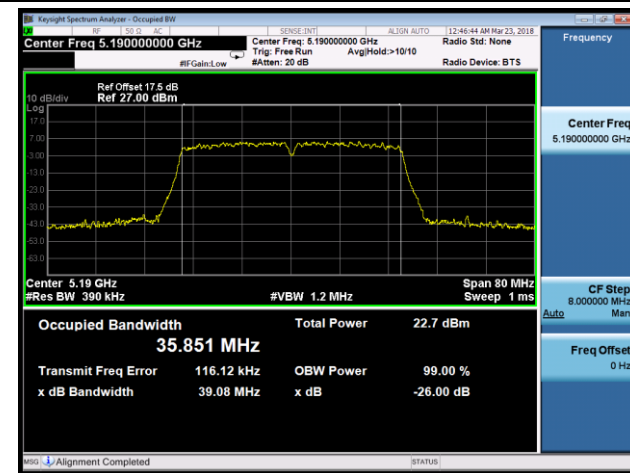

802.11n-HT40 26dB Bandwidth & 99% Bandwidth - Ant 0

Channel 38 (5190MHz)