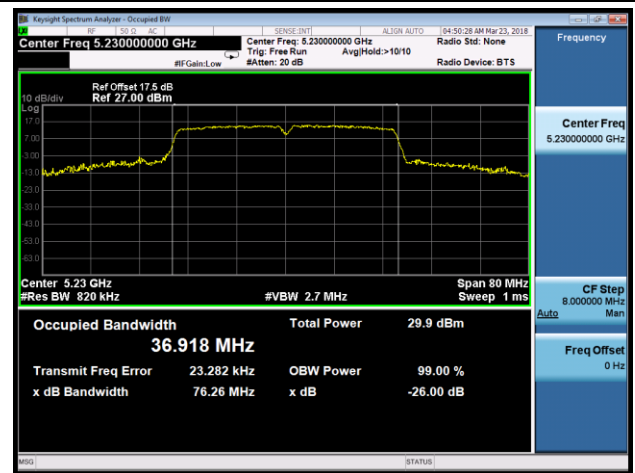

Channel 46 (5230MHz)