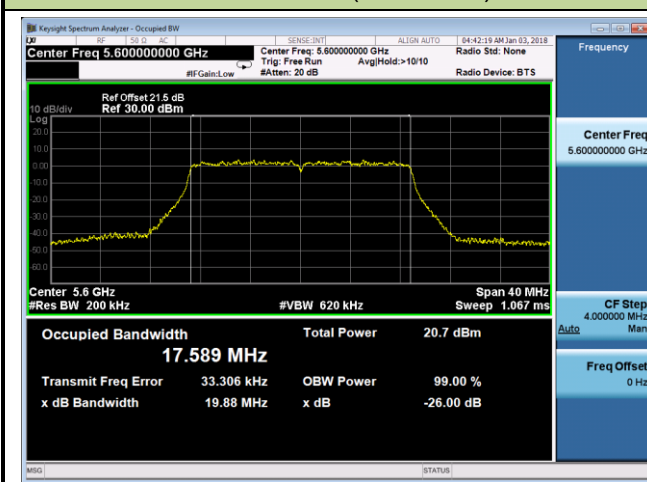

## 802.11n-HT20 26dB Bandwidth &amp; 99% Bandwidth - Ant 1

Channel 52 (5260MHz)

Channel 60 (5300MHz)

Channel 64 (5320MHz)

Channel 100 (5500MHz)

Channel 120 (5600MHz)

Channel 140 (5700MHz)