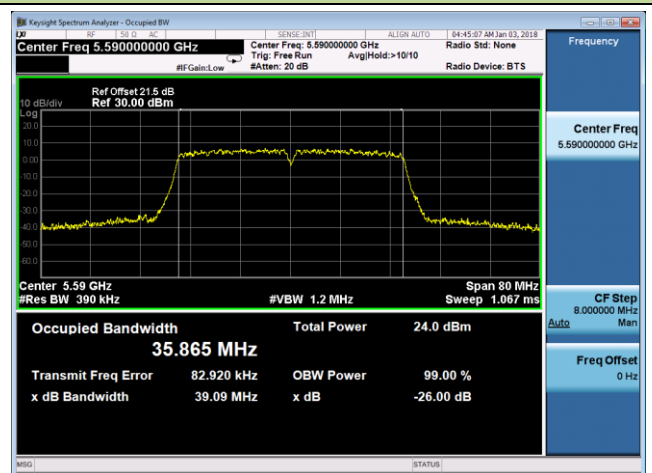

## 802.11ac-VHT40 26dB Bandwidth &amp; 99% Bandwidth - Ant 1

Channel 54 (5270MHz)

Channel 62 (5310MHz)

Channel 102 (5510MHz)

Channel 118 (5590MHz)

Channel 134 (5670MHz)

Channel 142 (5710MHz)

## 802.11ac-VHT80 26dB Bandwidth &amp; 99% Bandwidth - Ant 1

## Channel 58 (5290MHz)