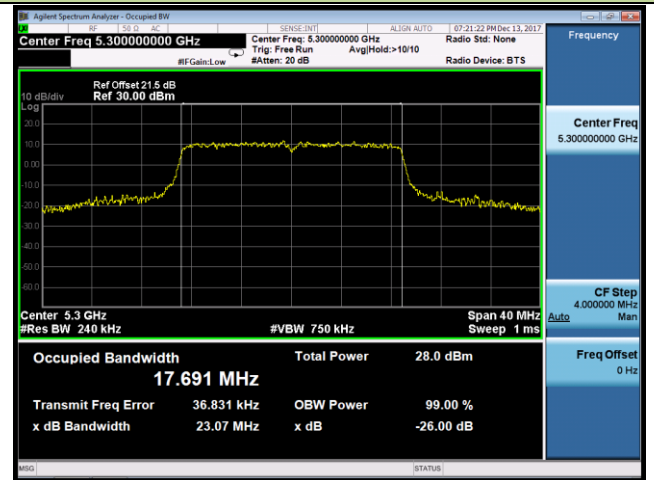

Channel 60 (5300MHz)