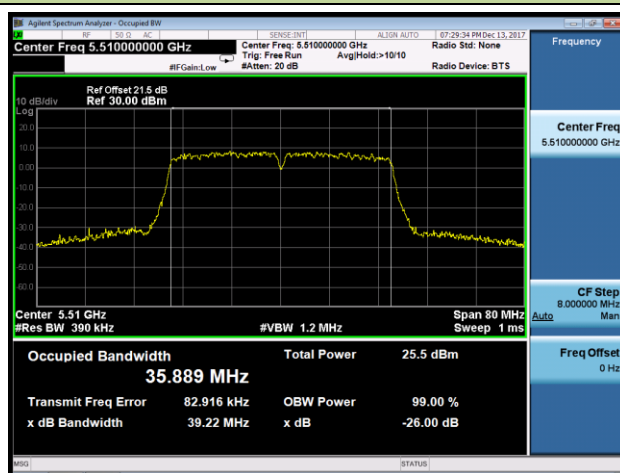

## 802.11ac-VHT40 26dB Bandwidth &amp; 99% Bandwidth - Ant 1

Channel 54 (5270MHz)

Channel 62 (5310MHz)

Channel 102 (5510MHz)

Channel 118 (5590MHz)

Channel 134 (5670MHz)

Channel 142 (5710MHz)

## 802.11ac-VHT80 26dB Bandwidth &amp; 99% Bandwidth - Ant 1

## Channel 58 (5290MHz)