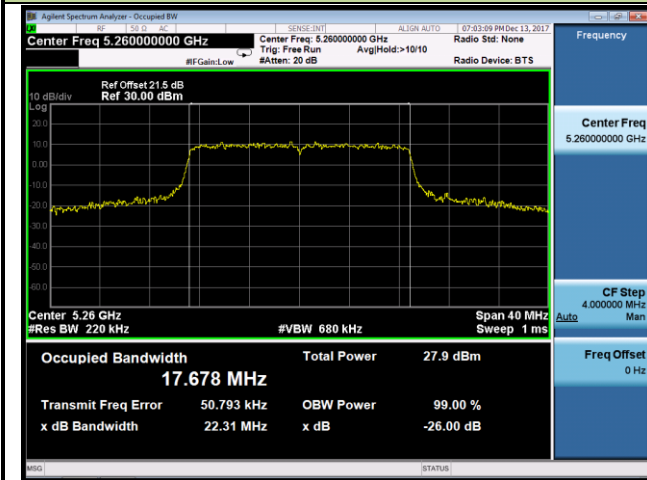

## 802.11n-HT20 26dB Bandwidth &amp; 99% Bandwidth - Ant 1

Channel 52 (5260MHz)

Channel 60 (5300MHz)

Channel 64 (5320MHz)

Channel 100 (5500MHz)

Channel 120 (5600MHz)

Channel 140 (5700MHz)