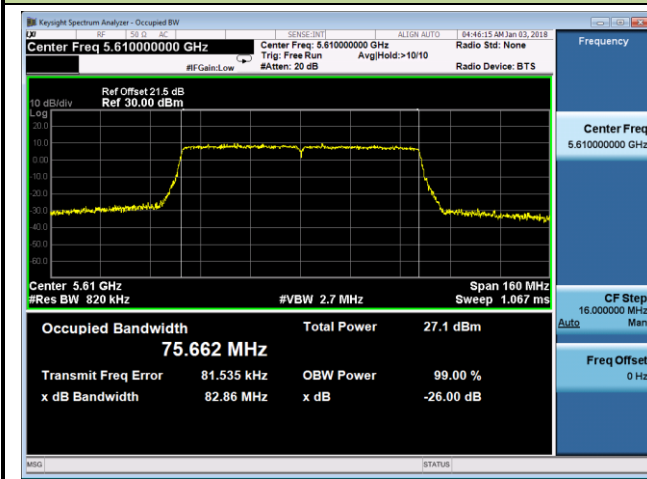

Channel 122 (5610MHz)