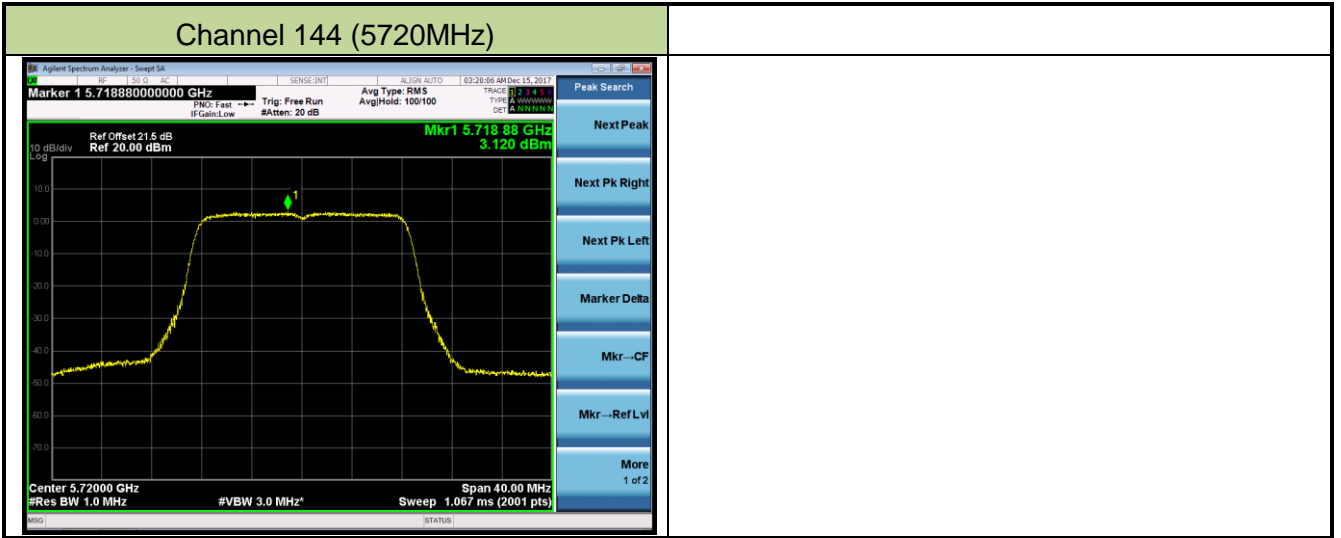

Channel 100 (5500MHz)

Channel 120 (5600MHz)

Channel 140 (5700MHz)

802.11n-HT20 Power Spectral Density - Ant 0 / Ant 0 + 1 (CDD Mode)

Channel 52 (5260MHz)

Channel 60 (5300MHz)

Channel 64 (5320MHz)

Channel 100 (5500MHz)