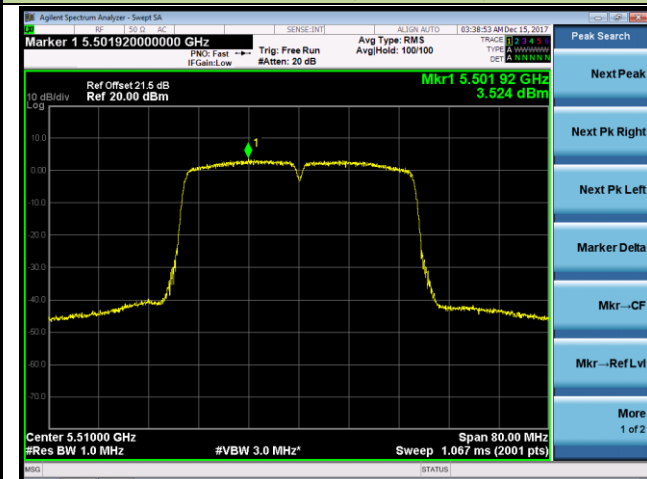

Channel 120 (5600MHz)

Channel 140 (5700MHz)

802.11n-HT40 Power Spectral Density - Ant 1 / Ant 0 + 1 (CDD Mode)

Channel 54 (5270MHz)

Channel 62 (5310MHz)

Channel 102 (5510MHz)

Channel 118 (5590MHz)

Channel 134 (5670MHz)

Channel 142 (5710MHz)