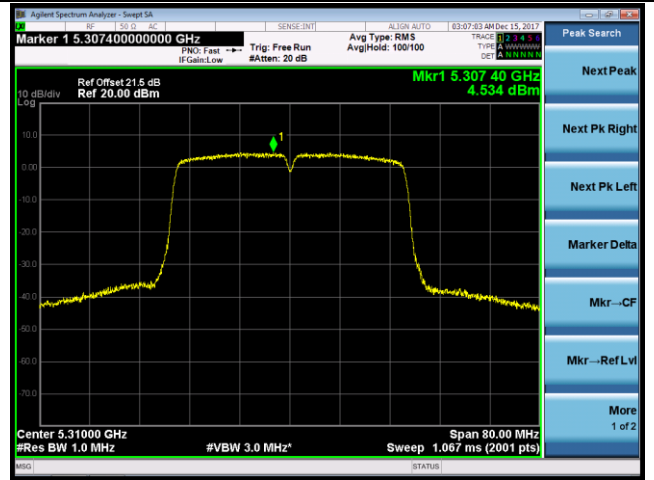

802.11ac-VHT40 Power Spectral Density - Ant 1

Channel 54 (5270MHz)

Channel 62 (5310MHz)

Channel 102 (5510MHz)

Channel 118 (5590MHz)

Channel 134 (5670MHz)

Channel 142 (5710MHz)

802.11ac-VHT80 Power Spectral Density - Ant 1

Channel 58 (5290MHz)

Channel 106 (5530MHz)

Channel 122 (5610MHz)

Channel 138 (5690MHz)

802.11a Power Spectral Density - Ant 0 / Ant 0 + 1 (CDD Mode)

Channel 52 (5260MHz)

Channel 60 (5300MHz)

Channel 64 (5320MHz)