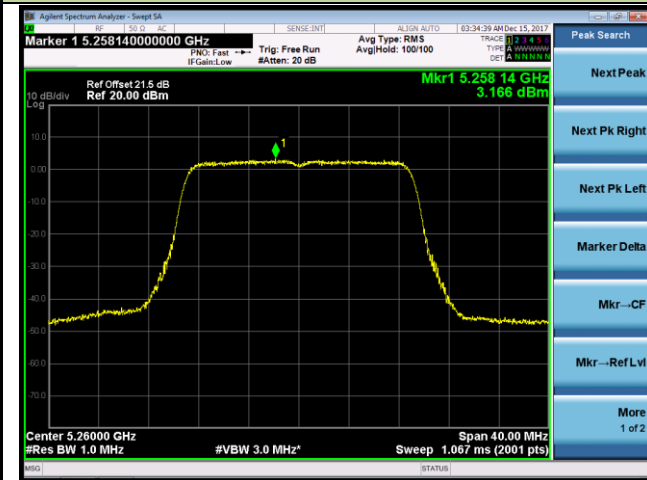

Channel 120 (5600MHz)

Channel 140 (5700MHz)

802.11n-HT40 Power Spectral Density - Ant 0 / Ant 0 + 1 (CDD Mode)

Channel 54 (5270MHz)

Channel 62 (5310MHz)

Channel 102 (5510MHz)

Channel 118 (5590MHz)

Channel 134 (5670MHz)

Channel 142 (5710MHz)

802.11ac-VHT20 Power Spectral Density - Ant 0 / Ant 0 + 1 (CDD Mode)

Channel 52 (5260MHz)

Channel 60 (5300MHz)

Channel 64 (5320MHz)

Channel 100 (5500MHz)

Channel 120 (5600MHz)

Channel 140 (5700MHz)