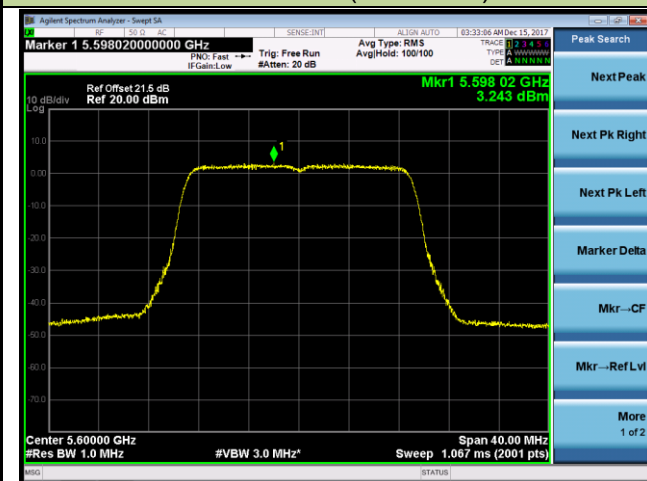

Channel 142 (5710MHz)

802.11ac-VHT20 Power Spectral Density - Ant 0 / Ant 0 + 1 (CDD Mode)

Channel 52 (5260MHz)

Channel 60 (5300MHz)

Channel 64 (5320MHz)

Channel 100 (5500MHz)

Channel 120 (5600MHz)

Channel 140 (5700MHz)

802.11ac-VHT40 Power Spectral Density - Ant 0 / Ant 0 + 1 (CDD Mode)

Channel 54 (5270MHz)

Channel 62 (5310MHz)

Channel 102 (5510MHz)

Channel 118 (5590MHz)

Channel 134 (5670MHz)

Channel 142 (5710MHz)

802.11ac-VHT80 Power Spectral Density - Ant 0 / Ant 0 + 1 (CDD Mode)