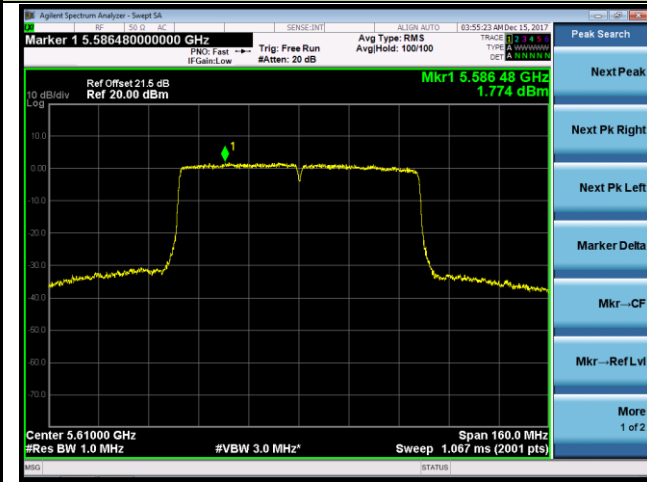

802.11ac-VHT40 Power Spectral Density - Ant 0 / Ant 0 + 1 (CDD Mode)

Channel 54 (5270MHz)

Channel 62 (5310MHz)

Channel 102 (5510MHz)

Channel 118 (5590MHz)

Channel 134 (5670MHz)

Channel 142 (5710MHz)

802.11ac-VHT80 Power Spectral Density - Ant 0 / Ant 0 + 1 (CDD Mode)

Channel 58 (5290MHz)

Channel 106 (5530MHz)

Channel 122 (5610MHz)

Channel 138 (5690MHz)

802.11a Power Spectral Density - Ant 1 / Ant 0 + 1 (CDD Mode)

Channel 52 (5260MHz)

Channel 60 (5300MHz)

Channel 64 (5320MHz)