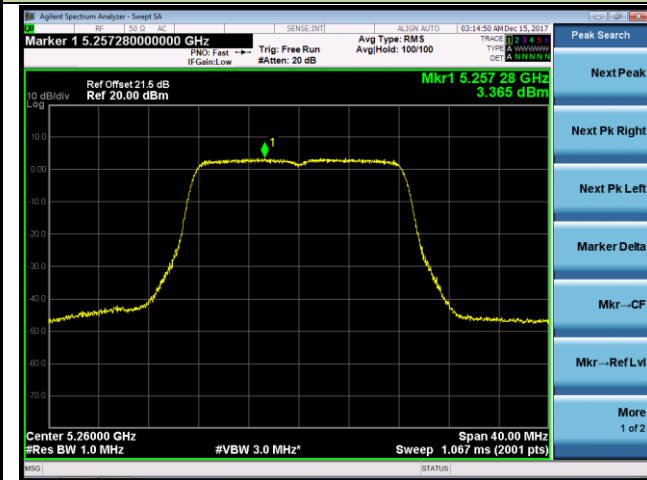

802.11ac-VHT40 Power Spectral Density - Ant 0 / Ant 0 + 1 (CDD Mode)

Channel 54 (5270MHz)

Channel 62 (5310MHz)

Channel 102 (5510MHz)

Channel 118 (5590MHz)

Channel 134 (5670MHz)

Channel 142 (5710MHz)

802.11ac-VHT80 Power Spectral Density - Ant 0 / Ant 0 + 1 (CDD Mode)

Channel 58 (5290MHz)

Channel 106 (5530MHz)

Channel 122 (5610MHz)

Channel 138 (5690MHz)

802.11a Power Spectral Density - Ant 1 / Ant 0 + 1 (CDD Mode)

Channel 52 (5260MHz)

Channel 60 (5300MHz)

Channel 64 (5320MHz)