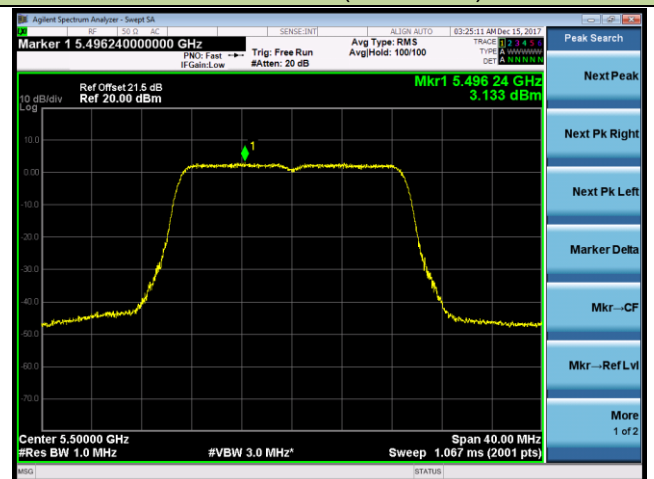

Channel 100 (5500MHz)

Channel 120 (5600MHz)

Channel 140 (5700MHz)

802.11n-HT20 Power Spectral Density - Ant 1 / Ant 0 + 1 (CDD Mode)

Channel 52 (5260MHz)

Channel 60 (5300MHz)

Channel 64 (5320MHz)

Channel 100 (5500MHz)