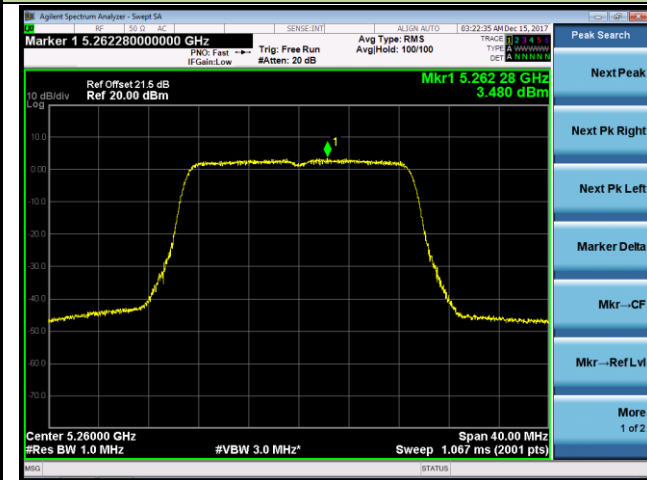

Channel 100 (5500MHz)

Channel 120 (5600MHz)

Channel 140 (5700MHz)

802.11n-HT20 Power Spectral Density - Ant 1 / Ant 0 + 1 (CDD Mode)

Channel 52 (5260MHz)

Channel 60 (5300MHz)

Channel 64 (5320MHz)

Channel 100 (5500MHz)

Channel 142 (5710MHz)