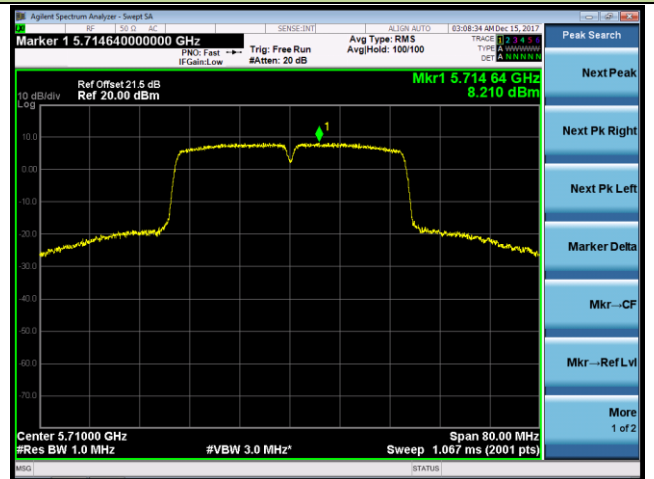

802.11ac-VHT40 Power Spectral Density - Ant 1

Channel 54 (5270MHz)

Channel 62 (5310MHz)

Channel 102 (5510MHz)

Channel 118 (5590MHz)

Channel 134 (5670MHz)

Channel 142 (5710MHz)

802.11ac-VHT80 Power Spectral Density - Ant 1

Channel 58 (5290MHz)

Channel 106 (5530MHz)

Channel 122 (5610MHz)

Channel 138 (5690MHz)

802.11a Power Spectral Density - Ant 0 / Ant 0 + 1 (CDD Mode)

Channel 52 (5260MHz)

Channel 60 (5300MHz)

Channel 64 (5320MHz)