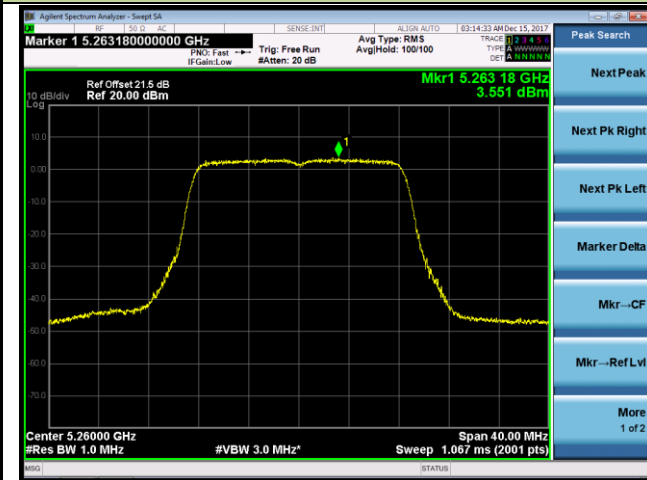

Channel 58 (5290MHz)

Channel 106 (5530MHz)

Channel 122 (5610MHz)

Channel 138 (5690MHz)

802.11a Power Spectral Density - Ant 0 / Ant 0 + 1 (CDD Mode)

Channel 52 (5260MHz)

Channel 60 (5300MHz)

Channel 64 (5320MHz)

Channel 100 (5500MHz)

Channel 120 (5600MHz)

Channel 140 (5700MHz)

802.11n-HT20 Power Spectral Density - Ant 0 / Ant 0 + 1 (CDD Mode)

Channel 52 (5260MHz)

Channel 60 (5300MHz)

Channel 64 (5320MHz)

Channel 100 (5500MHz)