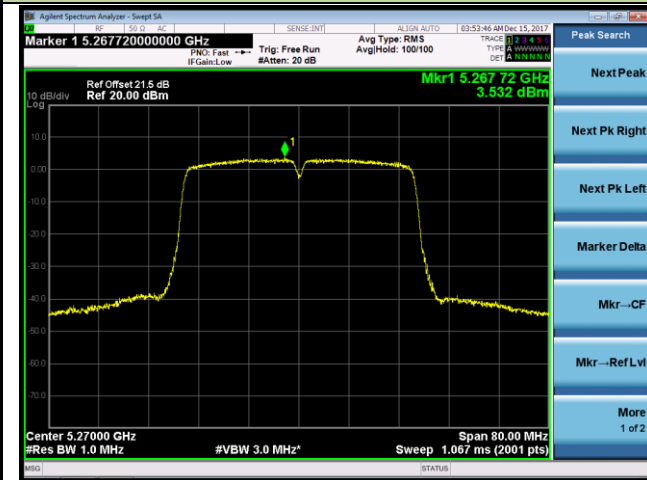

Channel 142 (5710MHz)

802.11ac-VHT20 Power Spectral Density - Ant 0 / Ant 0 + 1 (CDD Mode)

Channel 52 (5260MHz)

Channel 60 (5300MHz)

Channel 64 (5320MHz)

Channel 100 (5500MHz)

Channel 120 (5600MHz)

Channel 140 (5700MHz)

802.11ac-VHT40 Power Spectral Density - Ant 0 / Ant 0 + 1 (CDD Mode)

Channel 54 (5270MHz)

Channel 62 (5310MHz)

Channel 102 (5510MHz)

Channel 118 (5590MHz)

Channel 134 (5670MHz)

Channel 142 (5710MHz)

802.11ac-VHT80 Power Spectral Density - Ant 0 / Ant 0 + 1 (CDD Mode)