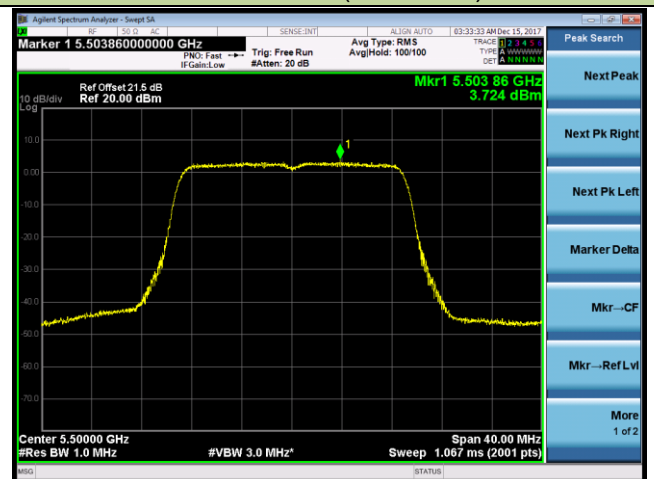

Channel 142 (5710MHz)

802.11ac-VHT20 Power Spectral Density - Ant 0 / Ant 0 + 1 (CDD Mode)

Channel 52 (5260MHz)

Channel 60 (5300MHz)

Channel 64 (5320MHz)

Channel 100 (5500MHz)

Channel 120 (5600MHz)

Channel 140 (5700MHz)

802.11ac-VHT40 Power Spectral Density - Ant 0 / Ant 0 + 1 (CDD Mode)

Channel 54 (5270MHz)

Channel 62 (5310MHz)

Channel 102 (5510MHz)

Channel 118 (5590MHz)

Channel 134 (5670MHz)

Channel 142 (5710MHz)

802.11ac-VHT80 Power Spectral Density - Ant 0 / Ant 0 + 1 (CDD Mode)