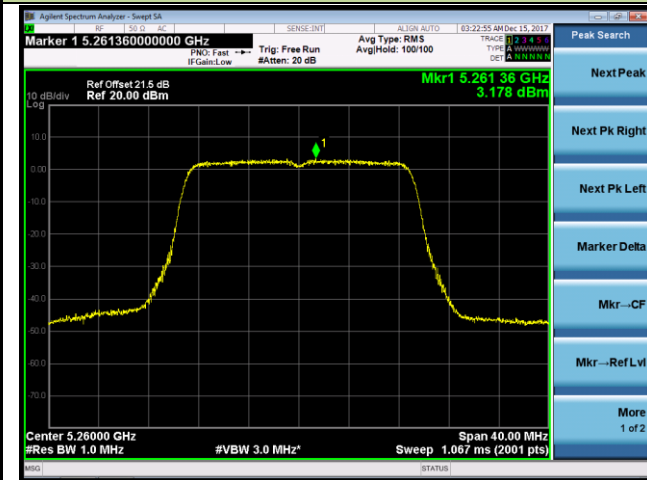

Channel 100 (5500MHz)

Channel 120 (5600MHz)

Channel 140 (5700MHz)

802.11n-HT20 Power Spectral Density - Ant 0 / Ant 0 + 1 (CDD Mode)

Channel 52 (5260MHz)

Channel 60 (5300MHz)

Channel 64 (5320MHz)

Channel 100 (5500MHz)