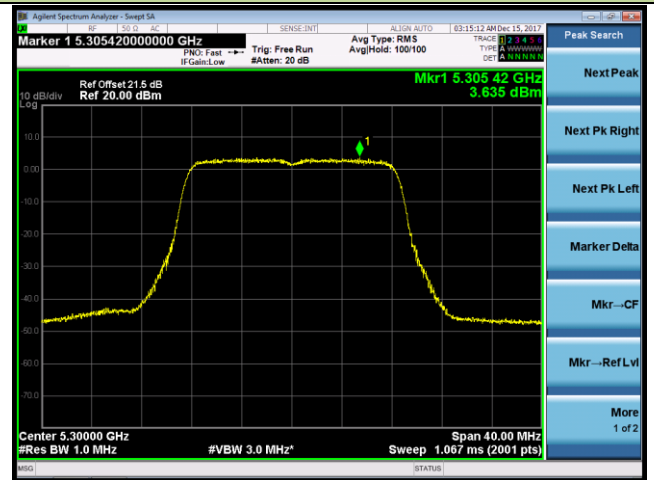

Channel 58 (5290MHz)

Channel 106 (5530MHz)

Channel 122 (5610MHz)

Channel 138 (5690MHz)

802.11a Power Spectral Density - Ant 1 / Ant 0 + 1 (CDD Mode)

Channel 52 (5260MHz)

Channel 60 (5300MHz)

Channel 64 (5320MHz)