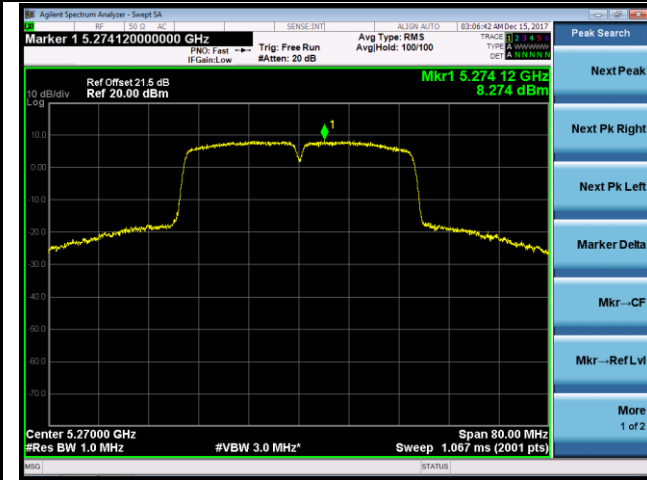

802.11ac-VHT40 Power Spectral Density - Ant 1

Channel 54 (5270MHz)

Channel 62 (5310MHz)

Channel 102 (5510MHz)

Channel 118 (5590MHz)

Channel 134 (5670MHz)

Channel 142 (5710MHz)

802.11ac-VHT80 Power Spectral Density - Ant 1

Channel 58 (5290MHz)

Channel 106 (5530MHz)

Channel 122 (5610MHz)

Channel 138 (5690MHz)

802.11a Power Spectral Density - Ant 0 / Ant 0 + 1 (CDD Mode)

Channel 52 (5260MHz)

Channel 60 (5300MHz)

Channel 64 (5320MHz)