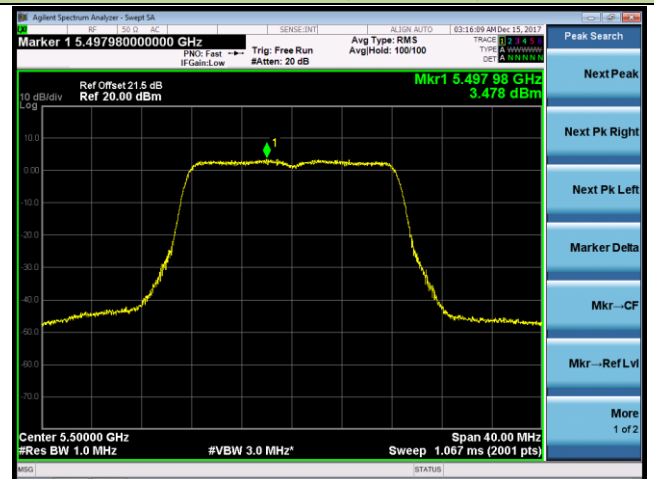

Channel 100 (5500MHz)