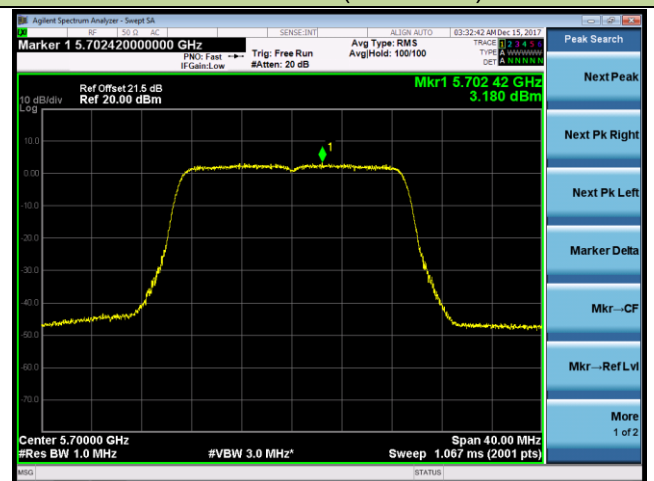

Channel 142 (5710MHz)

802.11ac-VHT20 Power Spectral Density - Ant 0 / Ant 0 + 1 (CDD Mode)

Channel 52 (5260MHz)

Channel 60 (5300MHz)

Channel 64 (5320MHz)

Channel 100 (5500MHz)

Channel 120 (5600MHz)

Channel 140 (5700MHz)

802.11ac-VHT40 Power Spectral Density - Ant 0 / Ant 0 + 1 (CDD Mode)

Channel 54 (5270MHz)

Channel 62 (5310MHz)

Channel 102 (5510MHz)

Channel 118 (5590MHz)

Channel 134 (5670MHz)

Channel 142 (5710MHz)

802.11ac-VHT80 Power Spectral Density - Ant 0 / Ant 0 + 1 (CDD Mode)