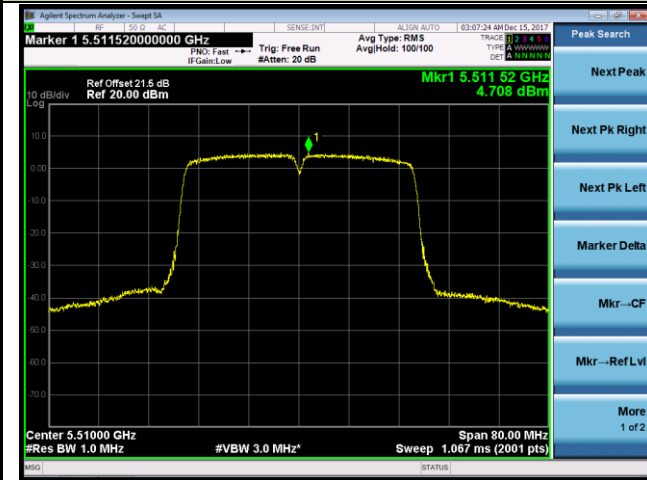

802.11ac-VHT40 Power Spectral Density - Ant 1

Channel 54 (5270MHz)

Channel 62 (5310MHz)

Channel 102 (5510MHz)

Channel 118 (5590MHz)

Channel 134 (5670MHz)

Channel 142 (5710MHz)

802.11ac-VHT80 Power Spectral Density - Ant 1

Channel 58 (5290MHz)

Channel 106 (5530MHz)

Channel 122 (5610MHz)

Channel 138 (5690MHz)

802.11a Power Spectral Density - Ant 0 / Ant 0 + 1 (CDD Mode)

Channel 52 (5260MHz)

Channel 60 (5300MHz)

Channel 64 (5320MHz)