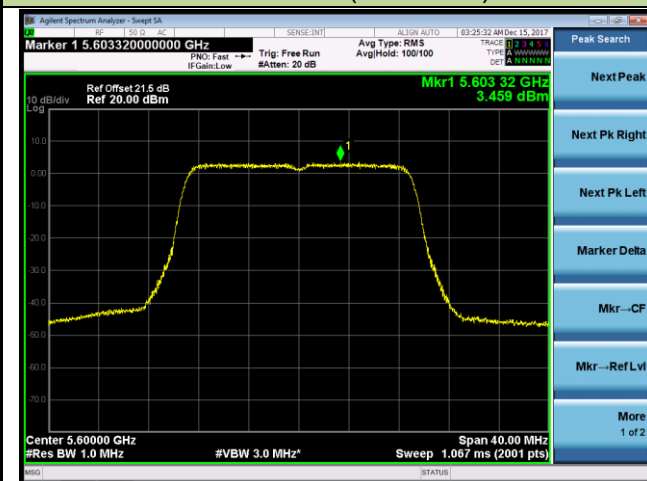

Channel 120 (5600MHz)