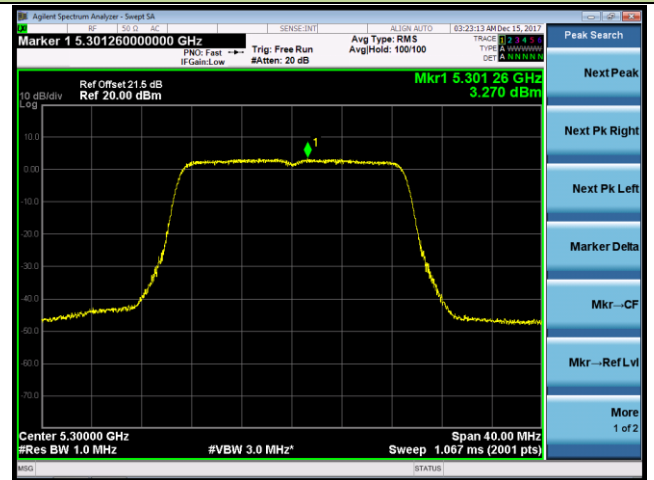

Channel 100 (5500MHz)

Channel 120 (5600MHz)

Channel 140 (5700MHz)

802.11n-HT20 Power Spectral Density - Ant 0 / Ant 0 + 1 (CDD Mode)

Channel 52 (5260MHz)

Channel 60 (5300MHz)

Channel 64 (5320MHz)

Channel 100 (5500MHz)