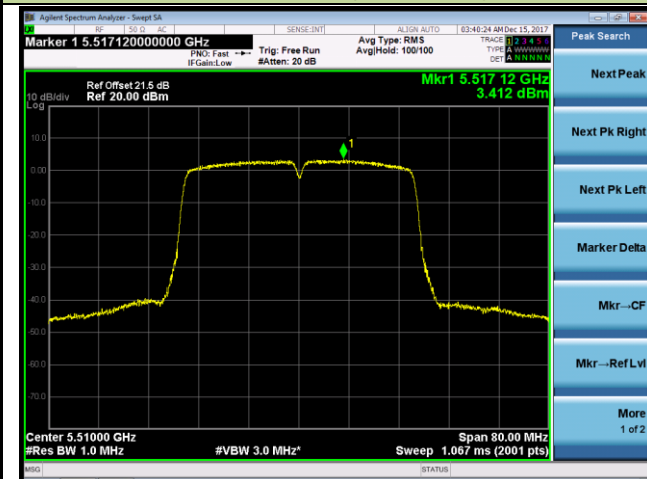

Channel 120 (5600MHz)

Channel 140 (5700MHz)

802.11n-HT40 Power Spectral Density - Ant 0 / Ant 0 + 1 (CDD Mode)

Channel 54 (5270MHz)

Channel 62 (5310MHz)

Channel 102 (5510MHz)

Channel 118 (5590MHz)

Channel 134 (5670MHz)

Channel 142 (5710MHz)

802.11ac-VHT20 Power Spectral Density - Ant 0 / Ant 0 + 1 (CDD Mode)

Channel 52 (5260MHz)

Channel 60 (5300MHz)

Channel 64 (5320MHz)

Channel 100 (5500MHz)

Channel 120 (5600MHz)

Channel 140 (5700MHz)