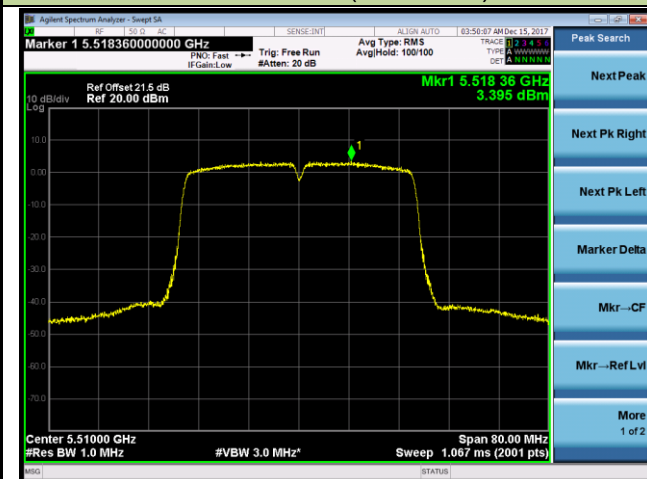

802.11ac-VHT40 Power Spectral Density - Ant 0 / Ant 0 + 1 (CDD Mode)

Channel 54 (5270MHz)

Channel 62 (5310MHz)

Channel 102 (5510MHz)

Channel 118 (5590MHz)

Channel 134 (5670MHz)

Channel 142 (5710MHz)

802.11ac-VHT80 Power Spectral Density - Ant 0 / Ant 0 + 1 (CDD Mode)

Channel 58 (5290MHz)

Channel 106 (5530MHz)

Channel 122 (5610MHz)

Channel 138 (5690MHz)

802.11a Power Spectral Density - Ant 1 / Ant 0 + 1 (CDD Mode)

Channel 52 (5260MHz)

Channel 60 (5300MHz)

Channel 64 (5320MHz)