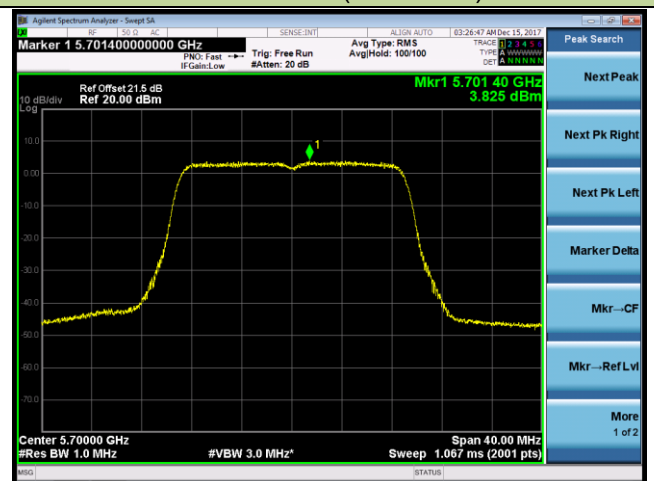

Channel 140 (5700MHz)