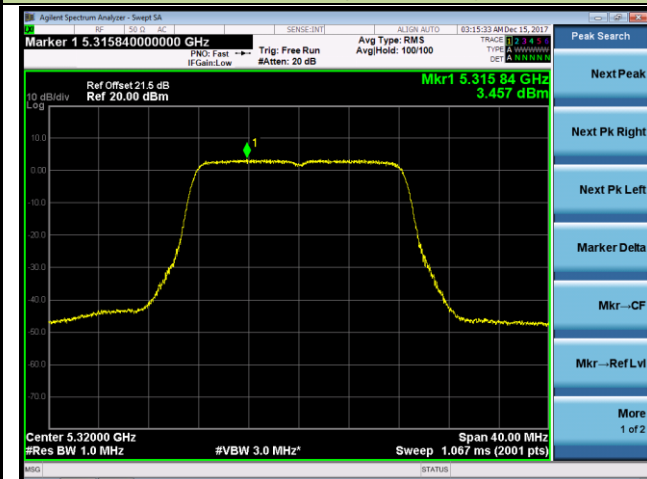

802.11ac-VHT40 Power Spectral Density - Ant 0 / Ant 0 + 1 (CDD Mode)

Channel 54 (5270MHz)

Channel 62 (5310MHz)

Channel 102 (5510MHz)

Channel 118 (5590MHz)

Channel 134 (5670MHz)

Channel 142 (5710MHz)

802.11ac-VHT80 Power Spectral Density - Ant 0 / Ant 0 + 1 (CDD Mode)

Channel 58 (5290MHz)

Channel 106 (5530MHz)

Channel 122 (5610MHz)

Channel 138 (5690MHz)

802.11a Power Spectral Density - Ant 1 / Ant 0 + 1 (CDD Mode)

Channel 52 (5260MHz)

Channel 60 (5300MHz)

Channel 64 (5320MHz)