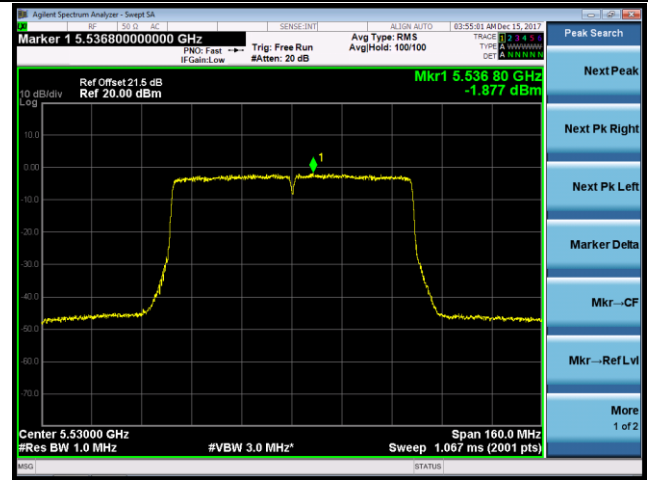

802.11ac-VHT40 Power Spectral Density - Ant 0 / Ant 0 + 1 (CDD Mode)

Channel 54 (5270MHz)

Channel 62 (5310MHz)

Channel 102 (5510MHz)

Channel 118 (5590MHz)

Channel 134 (5670MHz)

Channel 142 (5710MHz)

802.11ac-VHT80 Power Spectral Density - Ant 0 / Ant 0 + 1 (CDD Mode)

Channel 58 (5290MHz)

Channel 106 (5530MHz)

Channel 122 (5610MHz)

Channel 138 (5690MHz)

802.11a Power Spectral Density - Ant 1 / Ant 0 + 1 (CDD Mode)

Channel 52 (5260MHz)

Channel 60 (5300MHz)

Channel 64 (5320MHz)