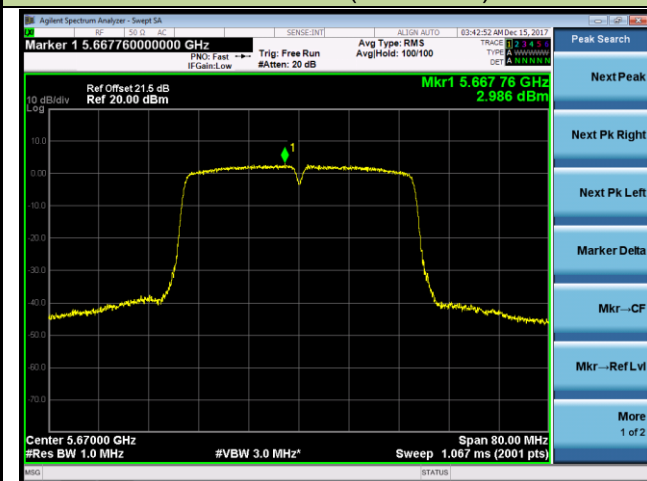

Channel 120 (5600MHz)

Channel 140 (5700MHz)

802.11n-HT40 Power Spectral Density - Ant 0 / Ant 0 + 1 (CDD Mode)

Channel 54 (5270MHz)

Channel 62 (5310MHz)

Channel 102 (5510MHz)

Channel 118 (5590MHz)

Channel 134 (5670MHz)

Channel 142 (5710MHz)

802.11ac-VHT20 Power Spectral Density - Ant 0 / Ant 0 + 1 (CDD Mode)

Channel 52 (5260MHz)

Channel 60 (5300MHz)

Channel 64 (5320MHz)

Channel 100 (5500MHz)

Channel 120 (5600MHz)

Channel 140 (5700MHz)