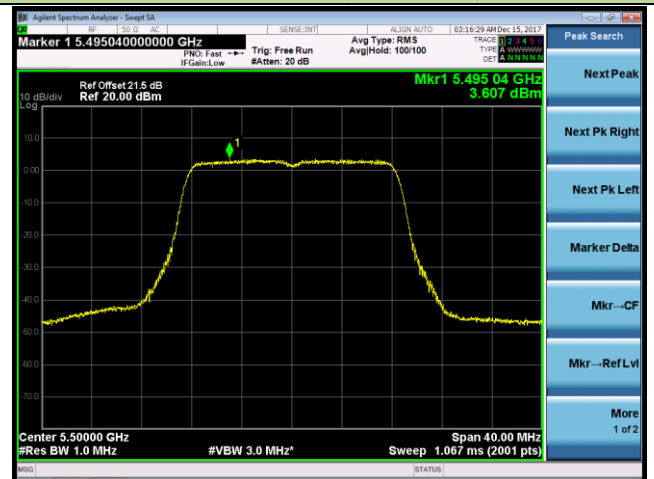

Channel 100 (5500MHz)