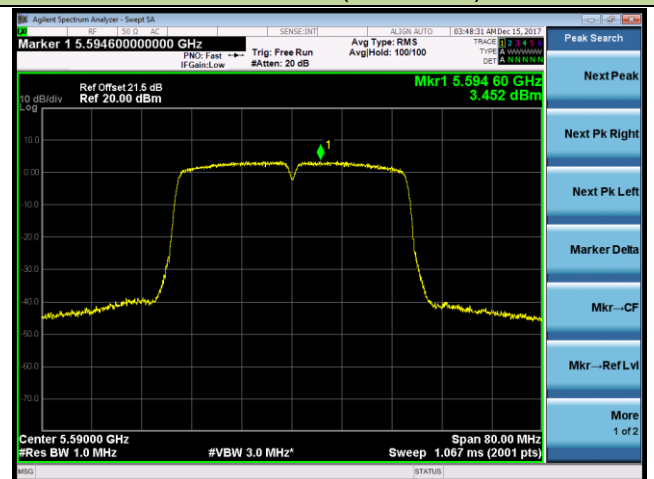

802.11ac-VHT40 Power Spectral Density - Ant 0 / Ant 0 + 1 (CDD Mode)

Channel 54 (5270MHz)

Channel 62 (5310MHz)

Channel 102 (5510MHz)

Channel 118 (5590MHz)

Channel 134 (5670MHz)

Channel 142 (5710MHz)

802.11ac-VHT80 Power Spectral Density - Ant 0 / Ant 0 + 1 (CDD Mode)