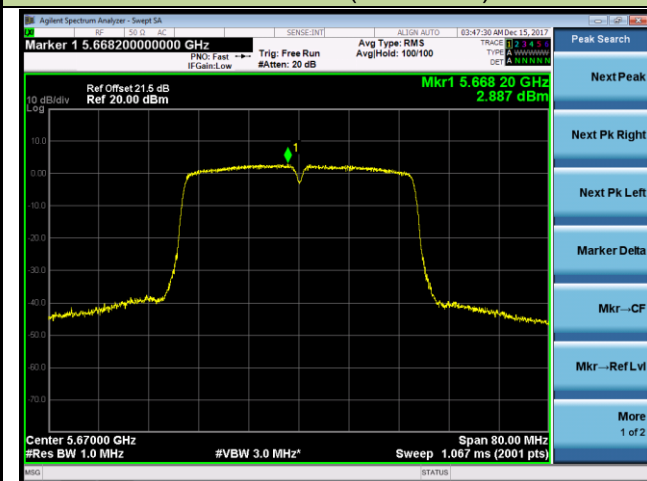

802.11ac-VHT40 Power Spectral Density - Ant 0 / Ant 0 + 1 (CDD Mode)

Channel 54 (5270MHz)

Channel 62 (5310MHz)

Channel 102 (5510MHz)

Channel 118 (5590MHz)

Channel 134 (5670MHz)

Channel 142 (5710MHz)

802.11ac-VHT80 Power Spectral Density - Ant 0 / Ant 0 + 1 (CDD Mode)

Channel 58 (5290MHz)

Channel 106 (5530MHz)

Channel 122 (5610MHz)

Channel 138 (5690MHz)

802.11a Power Spectral Density - Ant 1 / Ant 0 + 1 (CDD Mode)

Channel 52 (5260MHz)

Channel 60 (5300MHz)

Channel 64 (5320MHz)