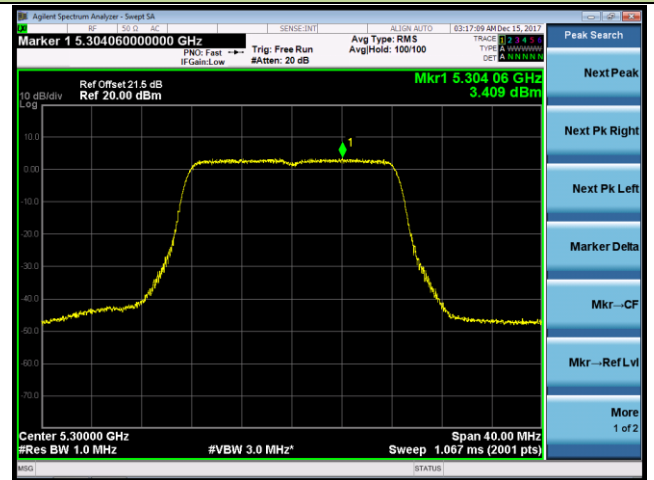

Channel 58 (5290MHz)

Channel 106 (5530MHz)

Channel 122 (5610MHz)

Channel 138 (5690MHz)

802.11a Power Spectral Density - Ant 0 / Ant 0 + 1 (CDD Mode)

Channel 52 (5260MHz)

Channel 60 (5300MHz)

Channel 64 (5320MHz)