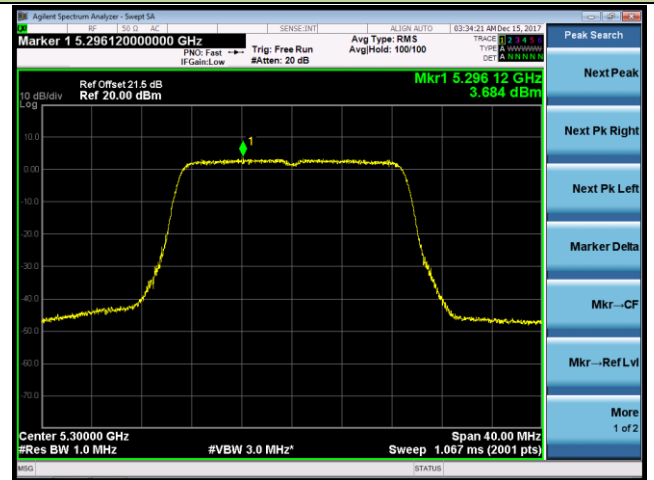

Channel 142 (5710MHz)

802.11ac-VHT20 Power Spectral Density - Ant 0 / Ant 0 + 1 (CDD Mode)

Channel 52 (5260MHz)

Channel 60 (5300MHz)

Channel 64 (5320MHz)

Channel 100 (5500MHz)

Channel 120 (5600MHz)

Channel 140 (5700MHz)

802.11ac-VHT40 Power Spectral Density - Ant 0 / Ant 0 + 1 (CDD Mode)

Channel 54 (5270MHz)

Channel 62 (5310MHz)

Channel 102 (5510MHz)

Channel 118 (5590MHz)

Channel 134 (5670MHz)

Channel 142 (5710MHz)

802.11ac-VHT80 Power Spectral Density - Ant 0 / Ant 0 + 1 (CDD Mode)