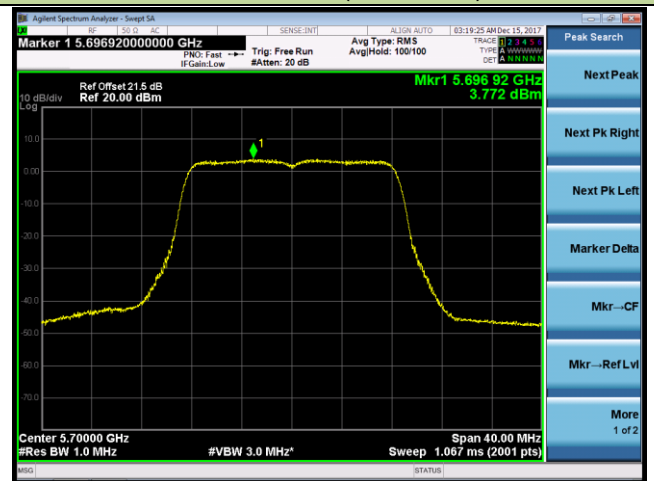

Channel 140 (5700MHz)