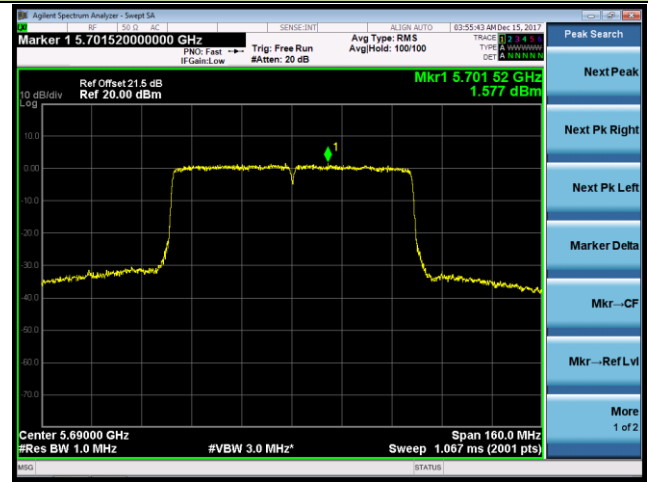

Channel 58 (5290MHz)

Channel 106 (5530MHz)

Channel 122 (5610MHz)

Channel 138 (5690MHz)

802.11a Power Spectral Density - Ant 1 / Ant 0 + 1 (CDD Mode)

Channel 52 (5260MHz)

Channel 60 (5300MHz)

Channel 64 (5320MHz)