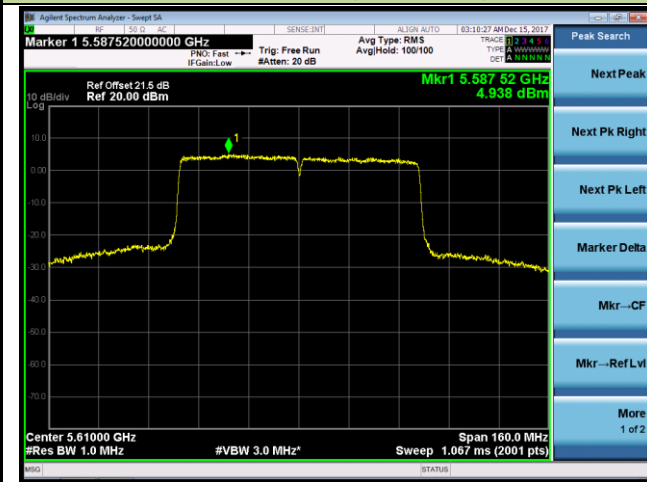

802.11ac-VHT40 Power Spectral Density - Ant 1

Channel 54 (5270MHz)

Channel 62 (5310MHz)

Channel 102 (5510MHz)

Channel 118 (5590MHz)

Channel 134 (5670MHz)

Channel 142 (5710MHz)

802.11ac-VHT80 Power Spectral Density - Ant 1

Channel 58 (5290MHz)

Channel 106 (5530MHz)

Channel 122 (5610MHz)

Channel 138 (5690MHz)

802.11a Power Spectral Density - Ant 0 / Ant 0 + 1 (CDD Mode)

Channel 52 (5260MHz)

Channel 60 (5300MHz)

Channel 64 (5320MHz)