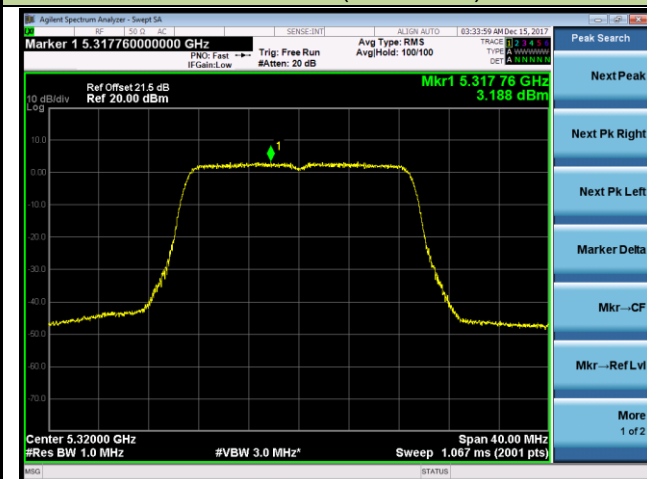

Channel 142 (5710MHz)

802.11ac-VHT20 Power Spectral Density - Ant 0 / Ant 0 + 1 (CDD Mode)

Channel 52 (5260MHz)

Channel 60 (5300MHz)

Channel 64 (5320MHz)

Channel 100 (5500MHz)

Channel 120 (5600MHz)

Channel 140 (5700MHz)

802.11ac-VHT40 Power Spectral Density - Ant 0 / Ant 0 + 1 (CDD Mode)

Channel 54 (5270MHz)

Channel 62 (5310MHz)

Channel 102 (5510MHz)

Channel 118 (5590MHz)

Channel 134 (5670MHz)

Channel 142 (5710MHz)

802.11ac-VHT80 Power Spectral Density - Ant 0 / Ant 0 + 1 (CDD Mode)