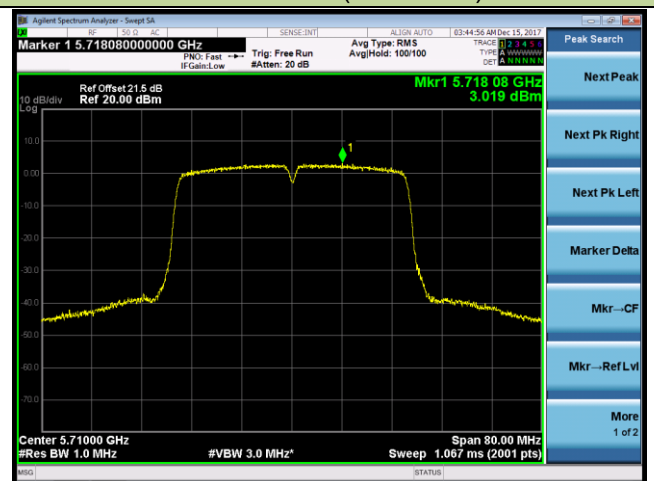

Channel 120 (5600MHz)

Channel 140 (5700MHz)

802.11n-HT40 Power Spectral Density - Ant 0 / Ant 0 + 1 (CDD Mode)

Channel 54 (5270MHz)

Channel 62 (5310MHz)

Channel 102 (5510MHz)

Channel 118 (5590MHz)

Channel 134 (5670MHz)

Channel 142 (5710MHz)

802.11ac-VHT20 Power Spectral Density - Ant 0 / Ant 0 + 1 (CDD Mode)

Channel 52 (5260MHz)

Channel 60 (5300MHz)

Channel 64 (5320MHz)

Channel 100 (5500MHz)

Channel 120 (5600MHz)

Channel 140 (5700MHz)