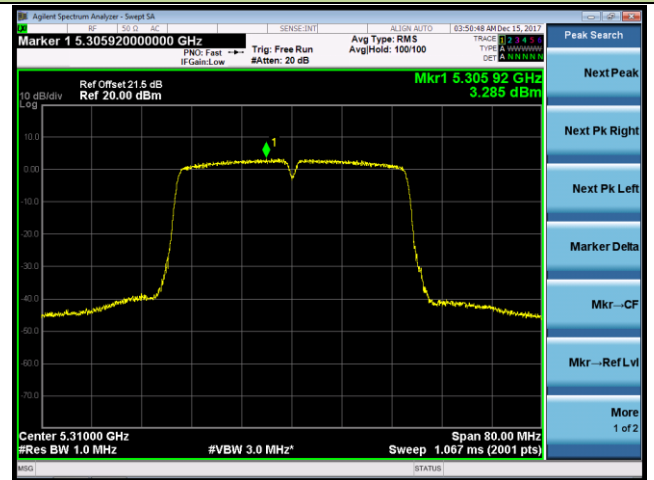

Channel 142 (5710MHz)

802.11ac-VHT20 Power Spectral Density - Ant 0 / Ant 0 + 1 (CDD Mode)

Channel 52 (5260MHz)

Channel 60 (5300MHz)

Channel 64 (5320MHz)

Channel 100 (5500MHz)

Channel 120 (5600MHz)

Channel 140 (5700MHz)

802.11ac-VHT40 Power Spectral Density - Ant 0 / Ant 0 + 1 (CDD Mode)

Channel 54 (5270MHz)

Channel 62 (5310MHz)

Channel 102 (5510MHz)

Channel 118 (5590MHz)

Channel 134 (5670MHz)

Channel 142 (5710MHz)

802.11ac-VHT80 Power Spectral Density - Ant 0 / Ant 0 + 1 (CDD Mode)