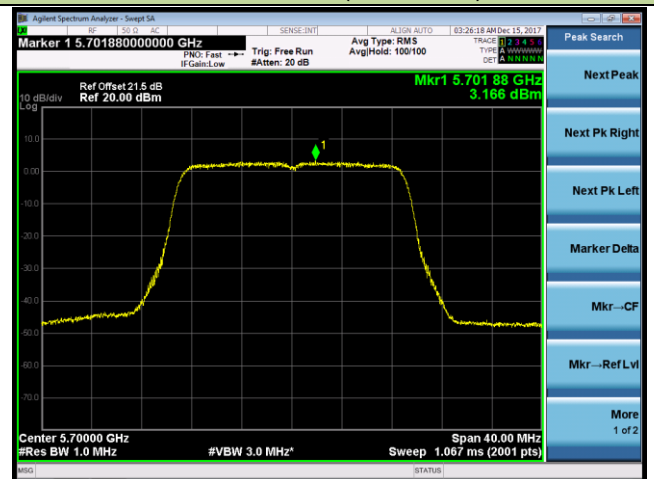

Channel 140 (5700MHz)