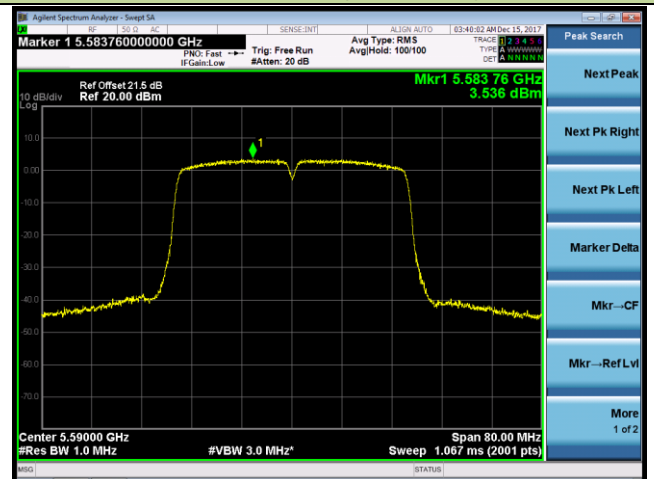

Channel 120 (5600MHz)

Channel 140 (5700MHz)

802.11n-HT40 Power Spectral Density - Ant 0 / Ant 0 + 1 (CDD Mode)

Channel 54 (5270MHz)

Channel 62 (5310MHz)

Channel 102 (5510MHz)

Channel 118 (5590MHz)

Channel 134 (5670MHz)