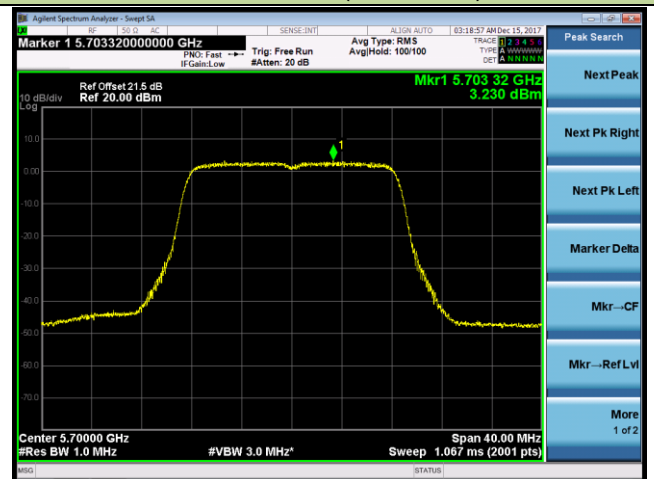

Channel 140 (5700MHz)