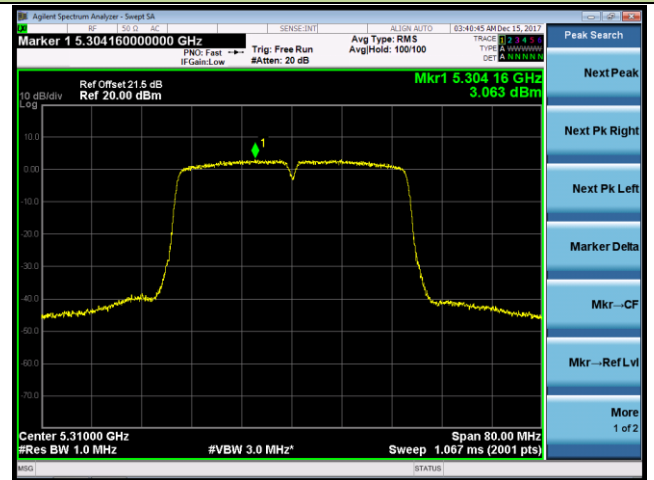

Channel 120 (5600MHz)

Channel 140 (5700MHz)

802.11n-HT40 Power Spectral Density - Ant 0 / Ant 0 + 1 (CDD Mode)

Channel 54 (5270MHz)

Channel 62 (5310MHz)

Channel 102 (5510MHz)

Channel 118 (5590MHz)

Channel 134 (5670MHz)