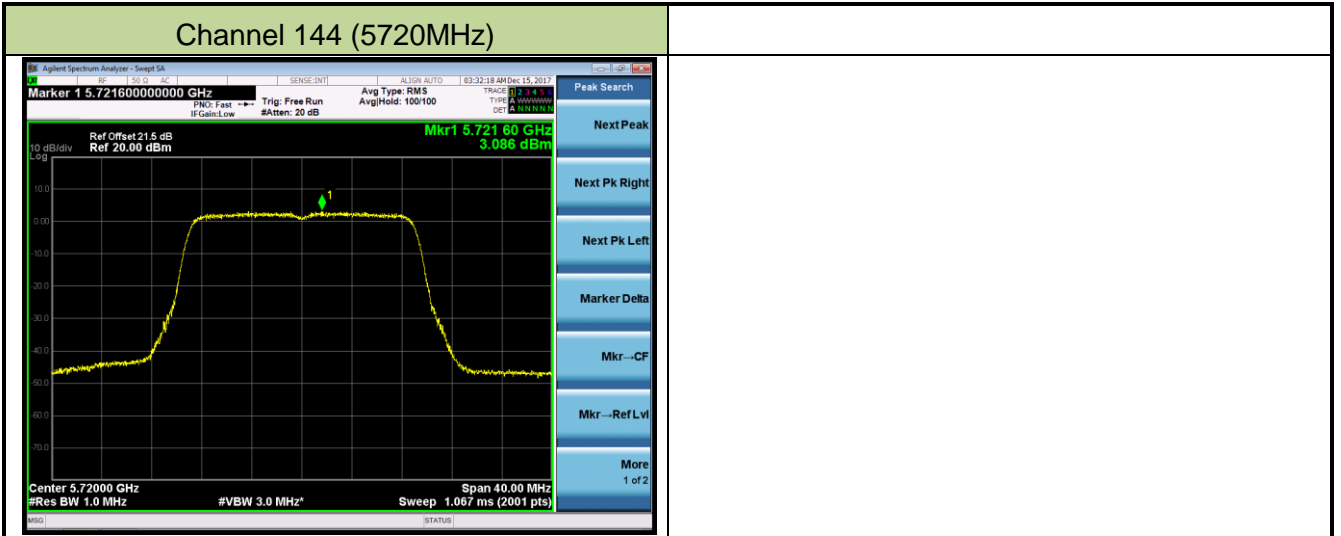

Channel 142 (5710MHz)

802.11ac-VHT20 Power Spectral Density - Ant 0 / Ant 0 + 1 (CDD Mode)

Channel 52 (5260MHz)

Channel 60 (5300MHz)

Channel 64 (5320MHz)

Channel 100 (5500MHz)

Channel 120 (5600MHz)

Channel 140 (5700MHz)