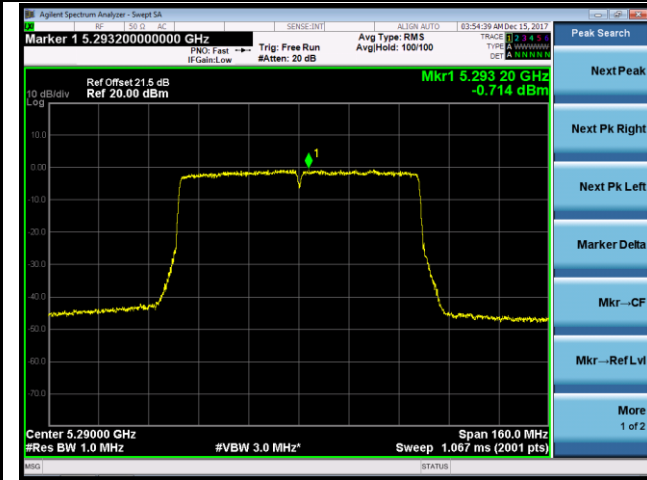

802.11ac-VHT40 Power Spectral Density - Ant 0 / Ant 0 + 1 (CDD Mode)

Channel 54 (5270MHz)

Channel 62 (5310MHz)

Channel 102 (5510MHz)

Channel 118 (5590MHz)

Channel 134 (5670MHz)

Channel 142 (5710MHz)

802.11ac-VHT80 Power Spectral Density - Ant 0 / Ant 0 + 1 (CDD Mode)

Channel 58 (5290MHz)

Channel 106 (5530MHz)

Channel 122 (5610MHz)

Channel 138 (5690MHz)

802.11a Power Spectral Density - Ant 1 / Ant 0 + 1 (CDD Mode)

Channel 52 (5260MHz)

Channel 60 (5300MHz)

Channel 64 (5320MHz)