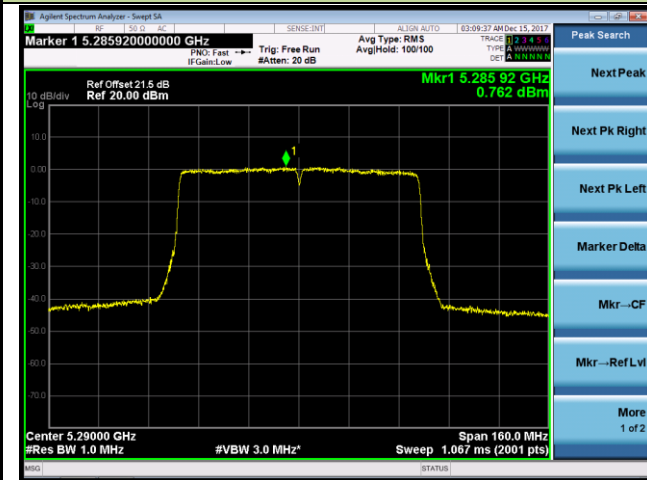

802.11ac-VHT40 Power Spectral Density - Ant 1

Channel 54 (5270MHz)

Channel 62 (5310MHz)

Channel 102 (5510MHz)

Channel 118 (5590MHz)

Channel 134 (5670MHz)

Channel 142 (5710MHz)

802.11ac-VHT80 Power Spectral Density - Ant 1

Channel 58 (5290MHz)

Channel 106 (5530MHz)

Channel 122 (5610MHz)

Channel 138 (5690MHz)

802.11a Power Spectral Density - Ant 0 / Ant 0 + 1 (CDD Mode)

Channel 52 (5260MHz)

Channel 60 (5300MHz)

Channel 64 (5320MHz)