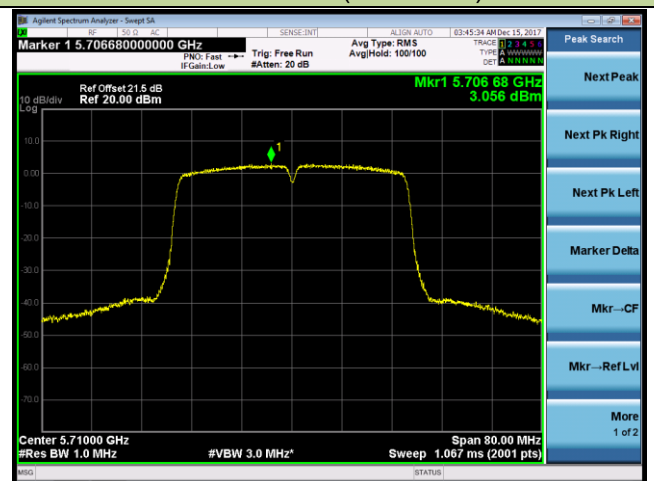

802.11ac-VHT40 Power Spectral Density - Ant 0 / Ant 0 + 1 (CDD Mode)

Channel 54 (5270MHz)

Channel 62 (5310MHz)

Channel 102 (5510MHz)

Channel 118 (5590MHz)

Channel 134 (5670MHz)

Channel 142 (5710MHz)

802.11ac-VHT80 Power Spectral Density - Ant 0 / Ant 0 + 1 (CDD Mode)

Channel 58 (5290MHz)

Channel 106 (5530MHz)

Channel 122 (5610MHz)

Channel 138 (5690MHz)

802.11a Power Spectral Density - Ant 1 / Ant 0 + 1 (CDD Mode)

Channel 52 (5260MHz)

Channel 60 (5300MHz)

Channel 64 (5320MHz)