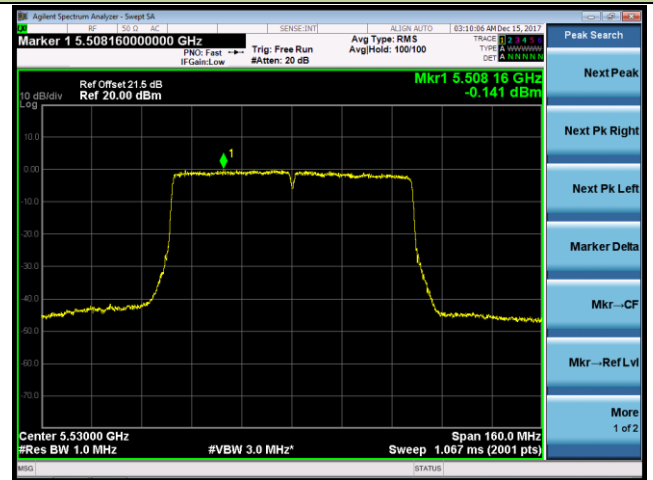

802.11ac-VHT40 Power Spectral Density - Ant 1

Channel 54 (5270MHz)

Channel 62 (5310MHz)

Channel 102 (5510MHz)

Channel 118 (5590MHz)

Channel 134 (5670MHz)

Channel 142 (5710MHz)

802.11ac-VHT80 Power Spectral Density - Ant 1

Channel 58 (5290MHz)

Channel 106 (5530MHz)

Channel 122 (5610MHz)

Channel 138 (5690MHz)

802.11a Power Spectral Density - Ant 0 / Ant 0 + 1 (CDD Mode)

Channel 52 (5260MHz)

Channel 60 (5300MHz)

Channel 64 (5320MHz)