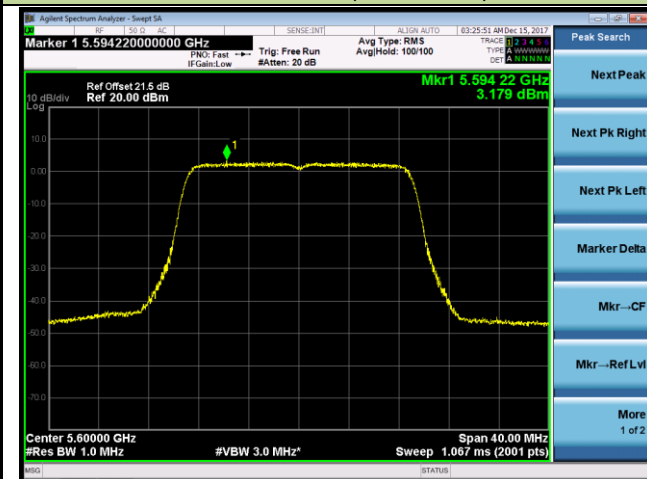

Channel 120 (5600MHz)