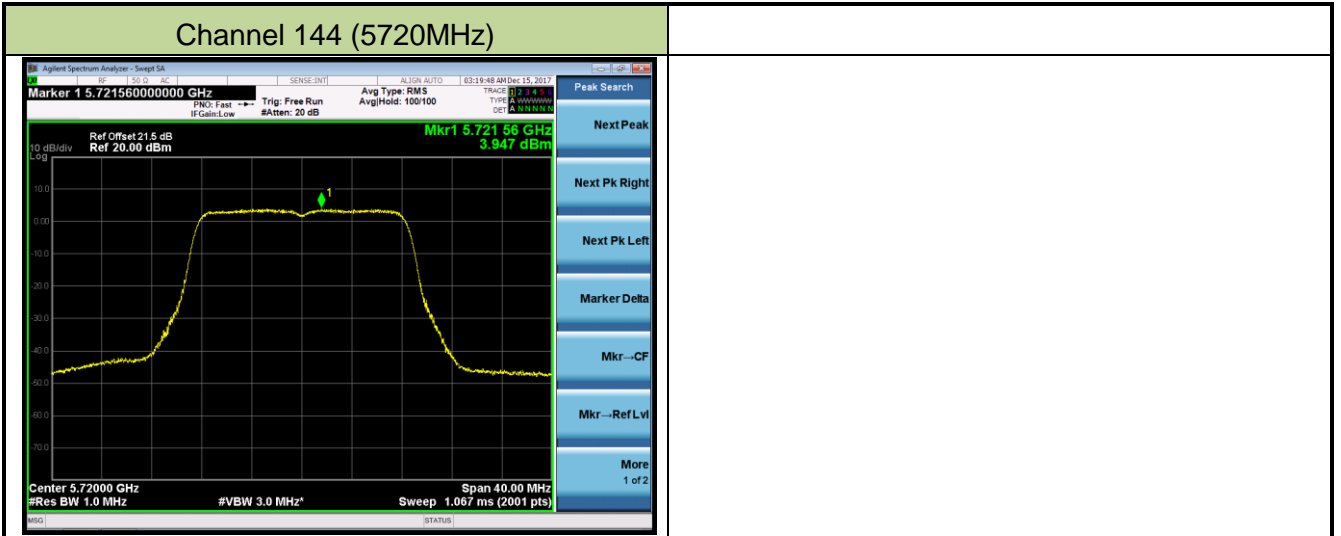

Channel 100 (5500MHz)

Channel 120 (5600MHz)

Channel 140 (5700MHz)

802.11n-HT20 Power Spectral Density - Ant 1 / Ant 0 + 1 (CDD Mode)

Channel 52 (5260MHz)

Channel 60 (5300MHz)

Channel 64 (5320MHz)

Channel 100 (5500MHz)