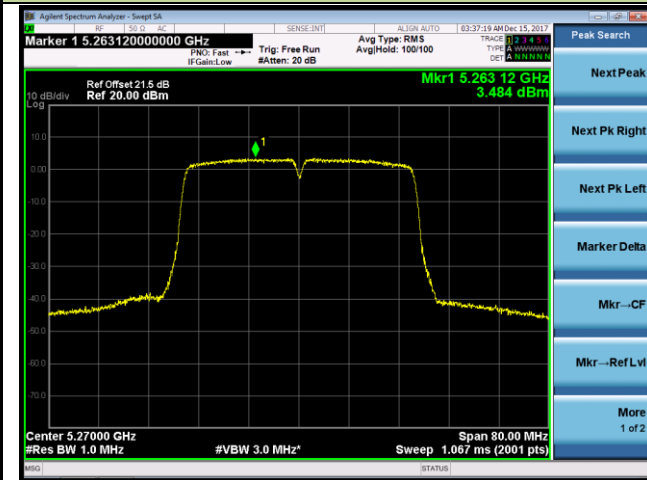

Channel 120 (5600MHz)

Channel 140 (5700MHz)

802.11n-HT40 Power Spectral Density - Ant 1 / Ant 0 + 1 (CDD Mode)

Channel 54 (5270MHz)

Channel 62 (5310MHz)

Channel 102 (5510MHz)

Channel 118 (5590MHz)

Channel 134 (5670MHz)

Channel 142 (5710MHz)