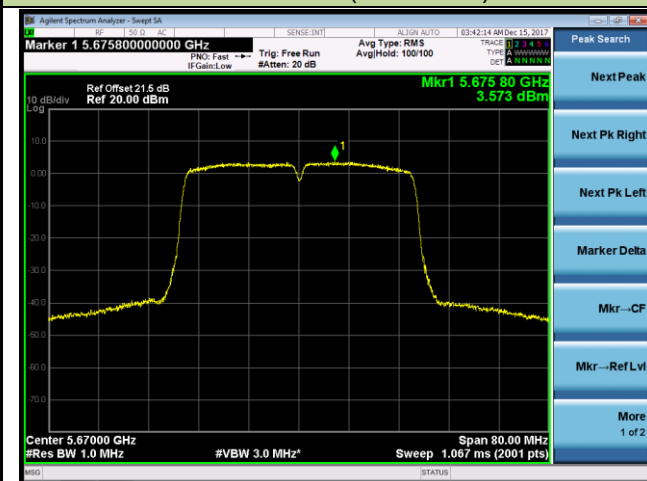

Channel 120 (5600MHz)

Channel 140 (5700MHz)

802.11n-HT40 Power Spectral Density - Ant 1 / Ant 0 + 1 (CDD Mode)

Channel 54 (5270MHz)

Channel 62 (5310MHz)

Channel 102 (5510MHz)

Channel 118 (5590MHz)

Channel 134 (5670MHz)

Channel 142 (5710MHz)