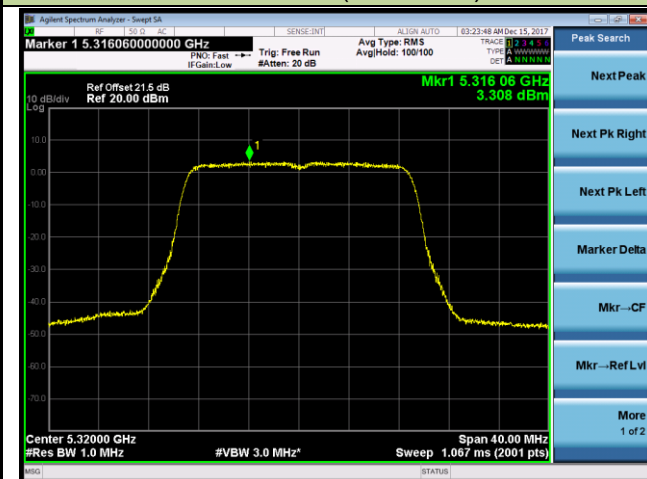

Channel 100 (5500MHz)

Channel 120 (5600MHz)

Channel 140 (5700MHz)

802.11n-HT20 Power Spectral Density - Ant 1 / Ant 0 + 1 (CDD Mode)

Channel 52 (5260MHz)

Channel 60 (5300MHz)

Channel 64 (5320MHz)

Channel 100 (5500MHz)