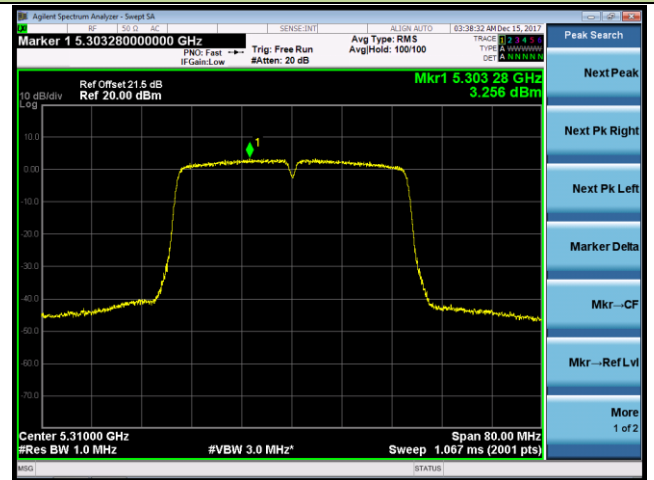

Channel 120 (5600MHz)

Channel 140 (5700MHz)

802.11n-HT40 Power Spectral Density - Ant 1 / Ant 0 + 1 (CDD Mode)

Channel 54 (5270MHz)

Channel 62 (5310MHz)

Channel 102 (5510MHz)

Channel 118 (5590MHz)

Channel 134 (5670MHz)

Channel 142 (5710MHz)