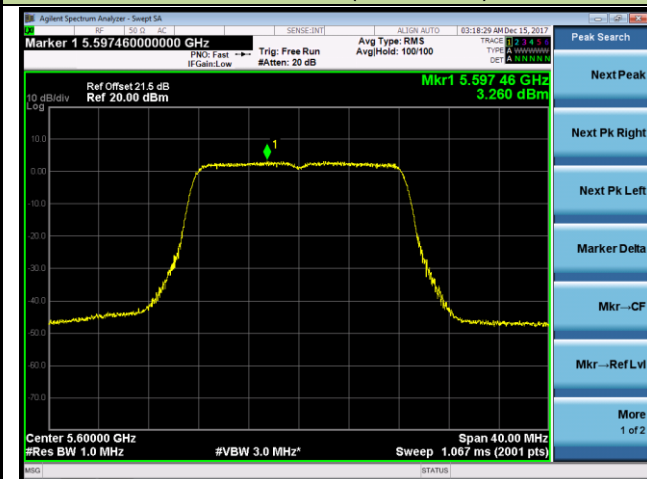

Channel 120 (5600MHz)