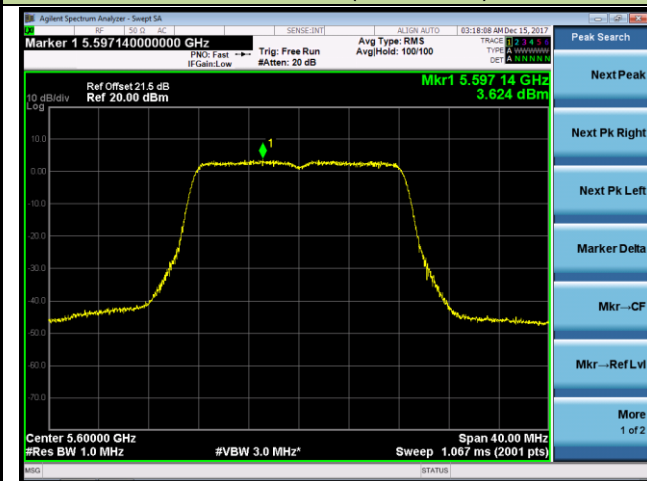

Channel 120 (5600MHz)