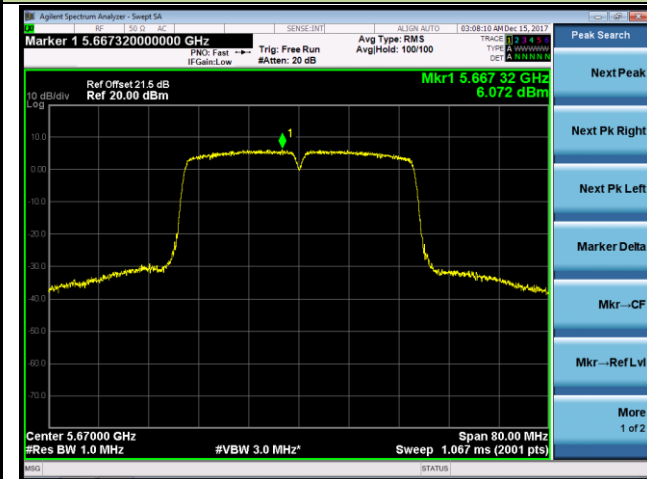

802.11ac-VHT40 Power Spectral Density - Ant 1

Channel 54 (5270MHz)

Channel 62 (5310MHz)

Channel 102 (5510MHz)

Channel 118 (5590MHz)

Channel 134 (5670MHz)

Channel 142 (5710MHz)

802.11ac-VHT80 Power Spectral Density - Ant 1

Channel 58 (5290MHz)

Channel 106 (5530MHz)

Channel 122 (5610MHz)

Channel 138 (5690MHz)

802.11a Power Spectral Density - Ant 0 / Ant 0 + 1 (CDD Mode)

Channel 52 (5260MHz)

Channel 60 (5300MHz)

Channel 64 (5320MHz)