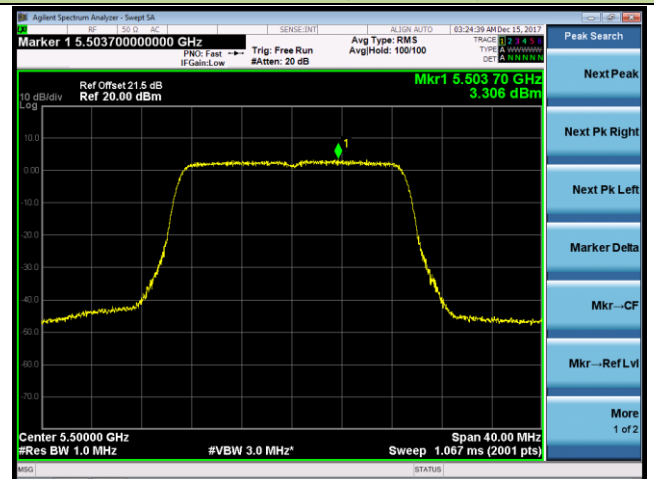

Channel 100 (5500MHz)

Channel 120 (5600MHz)

Channel 140 (5700MHz)

802.11n-HT20 Power Spectral Density - Ant 0 / Ant 0 + 1 (CDD Mode)

Channel 52 (5260MHz)

Channel 60 (5300MHz)

Channel 64 (5320MHz)

Channel 100 (5500MHz)