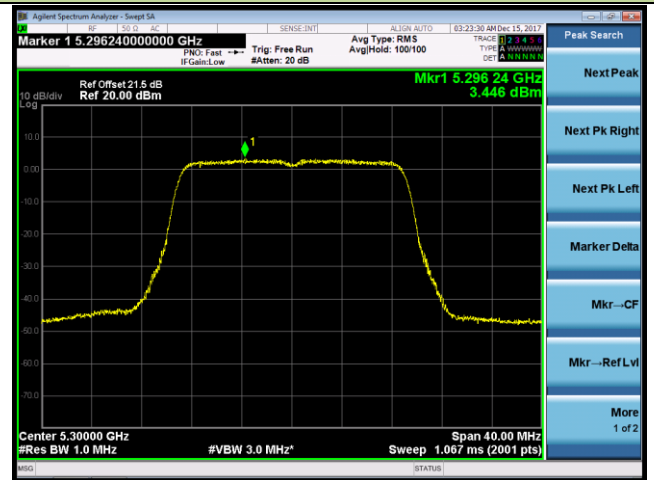

Channel 100 (5500MHz)

Channel 120 (5600MHz)

Channel 140 (5700MHz)

802.11n-HT20 Power Spectral Density - Ant 1 / Ant 0 + 1 (CDD Mode)

Channel 52 (5260MHz)

Channel 60 (5300MHz)

Channel 64 (5320MHz)

Channel 100 (5500MHz)