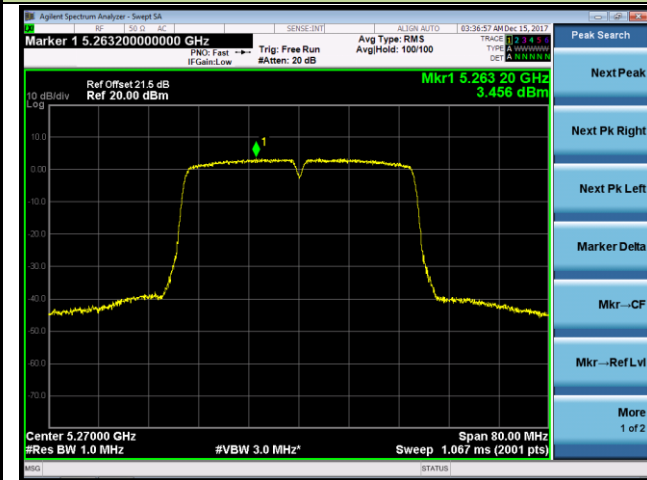

Channel 120 (5600MHz)

Channel 140 (5700MHz)

802.11n-HT40 Power Spectral Density - Ant 0 / Ant 0 + 1 (CDD Mode)

Channel 54 (5270MHz)

Channel 62 (5310MHz)

Channel 102 (5510MHz)

Channel 118 (5590MHz)

Channel 134 (5670MHz)

Channel 142 (5710MHz)

802.11ac-VHT20 Power Spectral Density - Ant 0 / Ant 0 + 1 (CDD Mode)

Channel 52 (5260MHz)

Channel 60 (5300MHz)

Channel 64 (5320MHz)

Channel 100 (5500MHz)

Channel 120 (5600MHz)

Channel 140 (5700MHz)