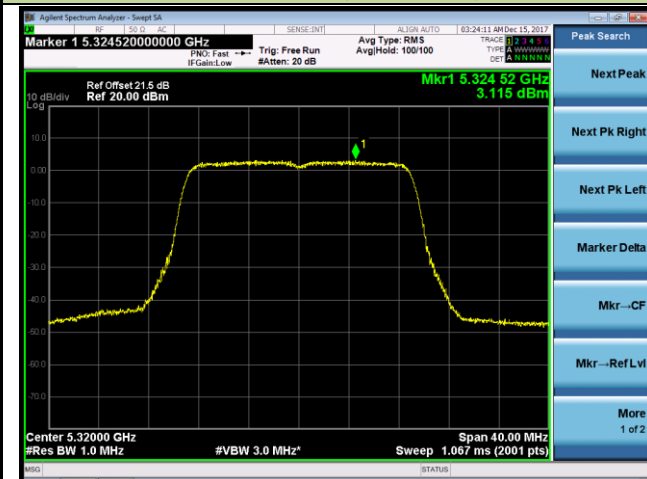

Channel 100 (5500MHz)

Channel 120 (5600MHz)

Channel 140 (5700MHz)

802.11n-HT20 Power Spectral Density - Ant 0 / Ant 0 + 1 (CDD Mode)

Channel 52 (5260MHz)

Channel 60 (5300MHz)

Channel 64 (5320MHz)

Channel 100 (5500MHz)