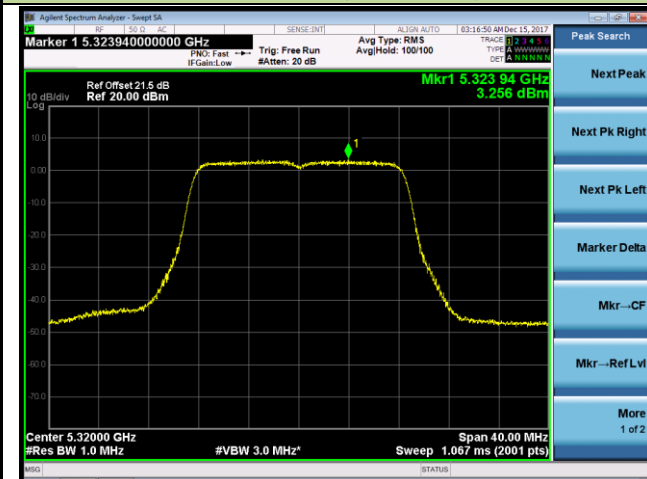

Channel 58 (5290MHz)

Channel 106 (5530MHz)

Channel 122 (5610MHz)

Channel 138 (5690MHz)

802.11a Power Spectral Density - Ant 0 / Ant 0 + 1 (CDD Mode)

Channel 52 (5260MHz)

Channel 60 (5300MHz)

Channel 64 (5320MHz)

Channel 100 (5500MHz)

Channel 120 (5600MHz)

Channel 140 (5700MHz)

802.11n-HT20 Power Spectral Density - Ant 0 / Ant 0 + 1 (CDD Mode)

Channel 52 (5260MHz)

Channel 60 (5300MHz)

Channel 64 (5320MHz)

Channel 100 (5500MHz)