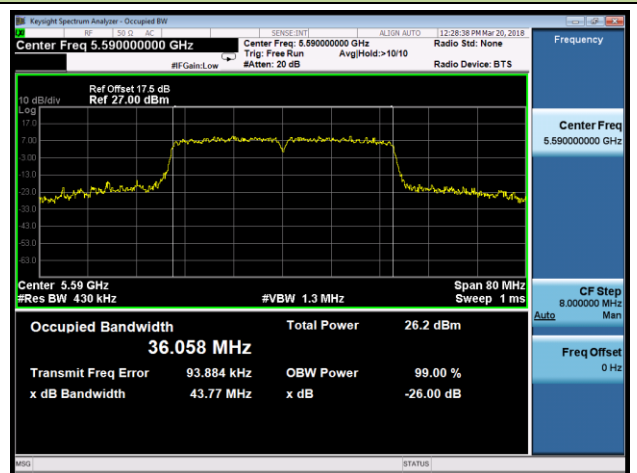

Channel 38 (5190MHz)

Channel 46 (5230MHz)

Channel 54 (5270MHz)

Channel 62 (5310MHz)

Channel 102 (5510MHz)

Channel 118 (5590MHz)

802.11ac-VHT80 26dB Bandwidth & 99% Bandwidth - Ant 0

Channel 42 (5210MHz)