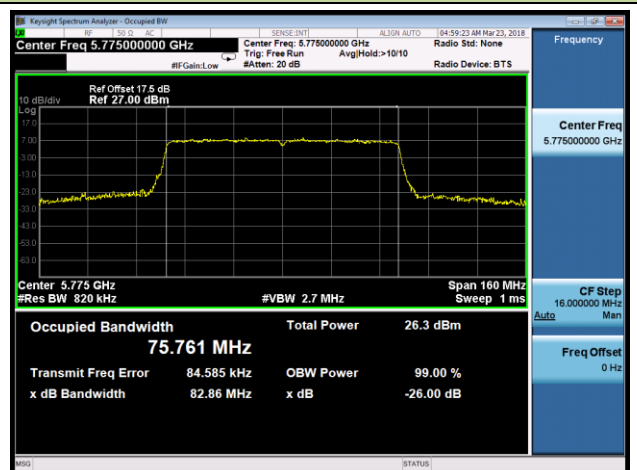

Channel 58 (5290MHz)

Channel 106 (5530MHz)

Channel 122 (5610MHz)

Channel 138 (5690MHz)

Channel 155 (5775MHz)

802.11a 26dB Bandwidth & 99% Bandwidth - Ant 1

Channel 36 (5180MHz)

Channel 44 (5220MHz)