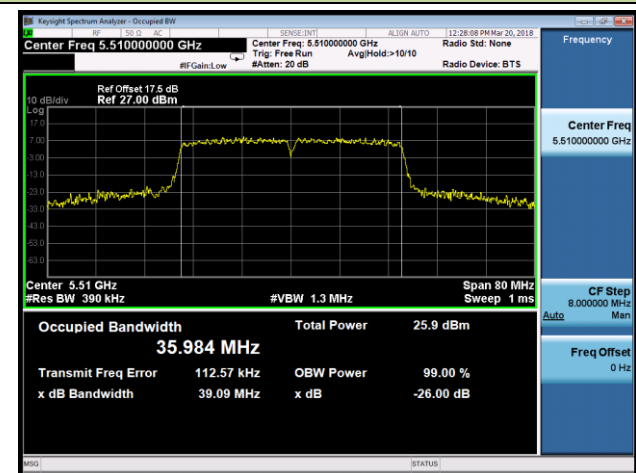

Channel 38 (5190MHz)

Channel 46 (5230MHz)

Channel 54 (5270MHz)

Channel 62 (5310MHz)

Channel 102 (5510MHz)

Channel 118 (5590MHz)

802.11ac-VHT80 26dB Bandwidth & 99% Bandwidth - Ant 0

Channel 42 (5210MHz)