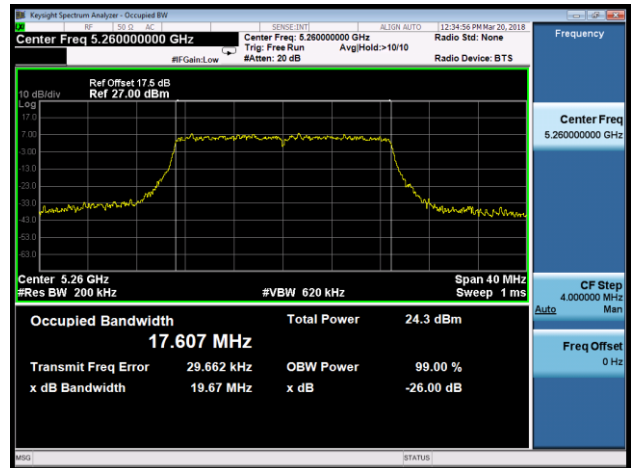

Channel 52 (5260MHz)