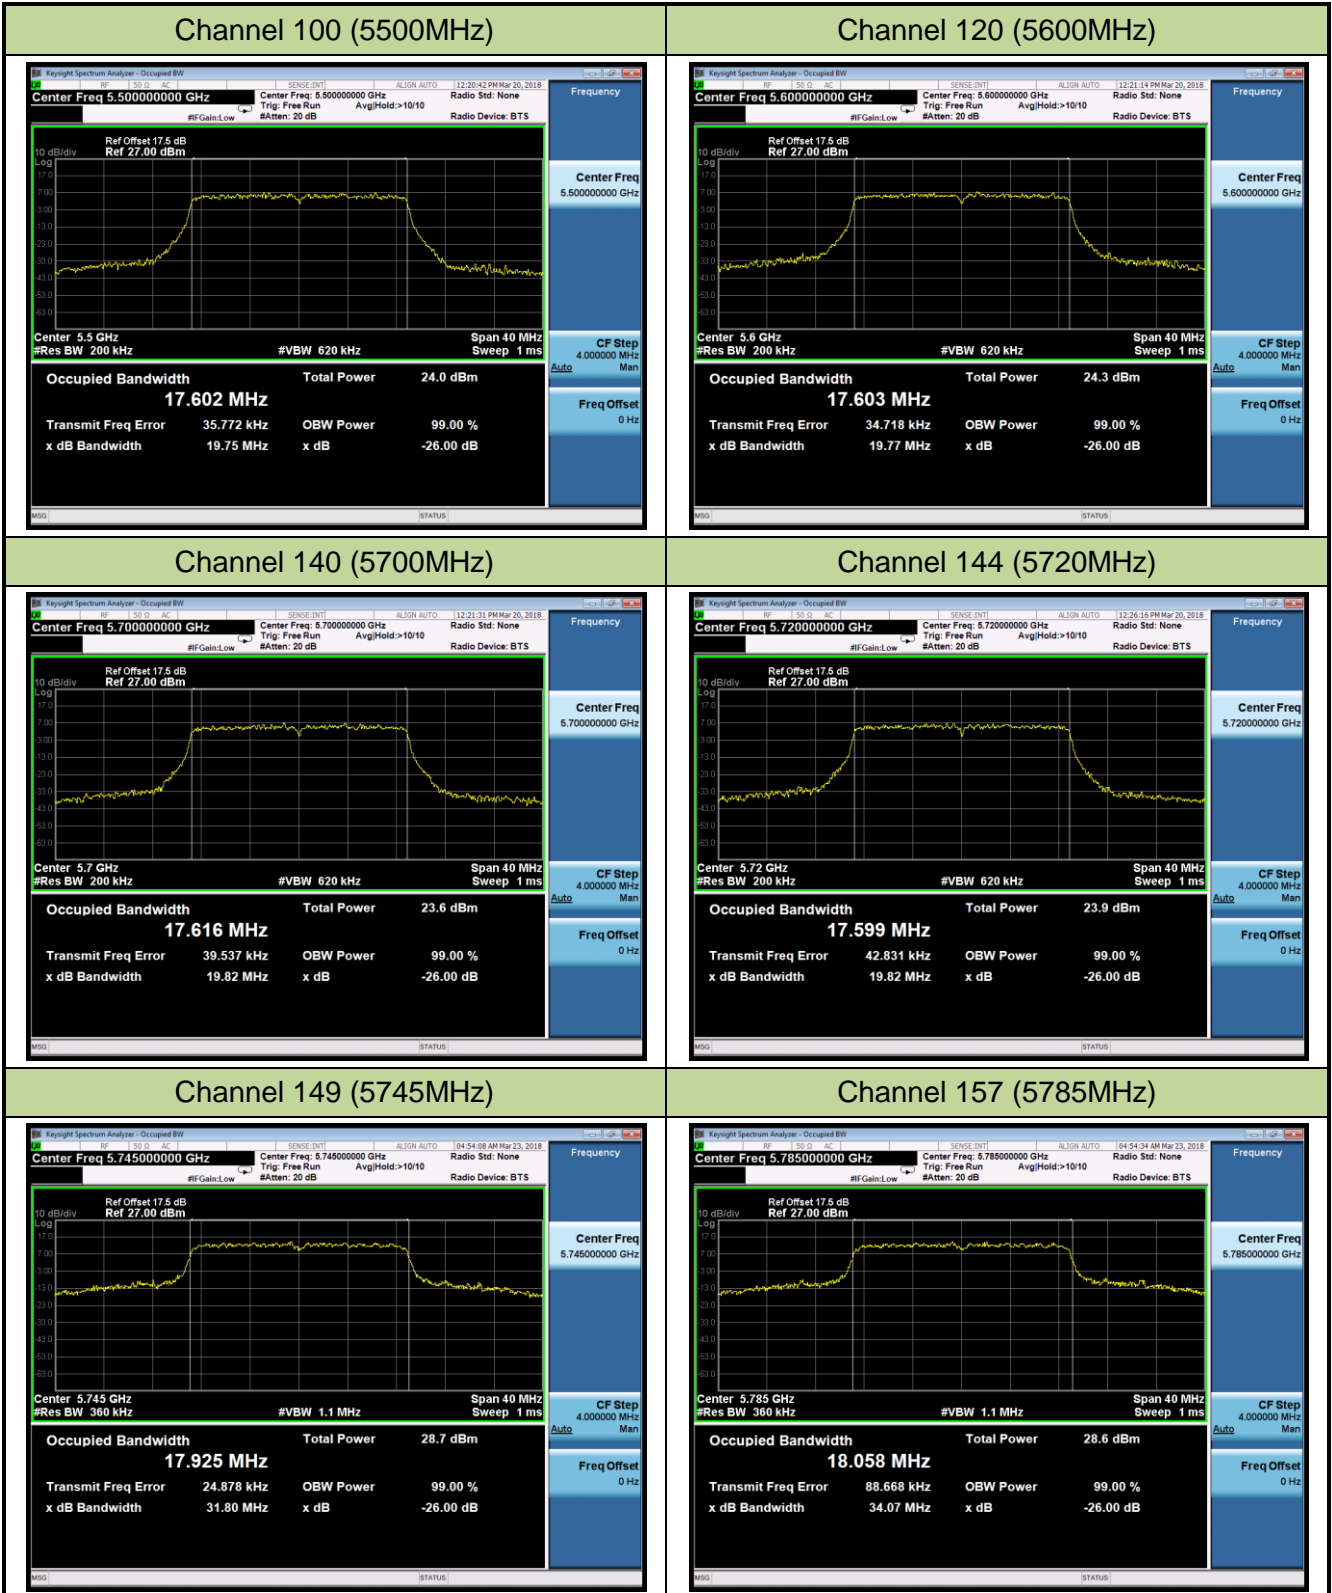

802.11ac-VHT20 26dB Bandwidth & 99% Bandwidth - Ant 0

Channel 36 (5180MHz)

Channel 44 (5220MHz)

Channel 48 (5240MHz)

Channel 52 (5260MHz)

Channel 60 (5300MHz)

Channel 64 (5320MHz)

802.11ac-VHT40 26dB Bandwidth & 99% Bandwidth - Ant 0

Channel 38 (5190MHz)

Channel 46 (5230MHz)

Channel 54 (5270MHz)

Channel 62 (5310MHz)

Channel 102 (5510MHz)

Channel 118 (5590MHz)

802.11ac-VHT80 26dB Bandwidth & 99% Bandwidth - Ant 0

Channel 42 (5210MHz)

Channel 58 (5290MHz)

Channel 106 (5530MHz)

Channel 122 (5610MHz)

Channel 138 (5690MHz)

Channel 155 (5775MHz)

802.11a 26dB Bandwidth & 99% Bandwidth - Ant 1

Channel 36 (5180MHz)

Channel 44 (5220MHz)