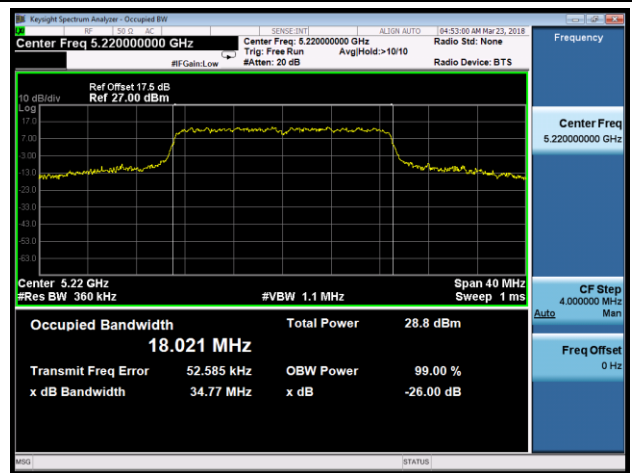

802.11ac-VHT20 26dB Bandwidth & 99% Bandwidth - Ant 0

Channel 36 (5180MHz)

Channel 44 (5220MHz)

Channel 48 (5240MHz)

Channel 52 (5260MHz)

Channel 60 (5300MHz)

Channel 64 (5320MHz)

802.11ac-VHT40 26dB Bandwidth & 99% Bandwidth - Ant 0

Channel 38 (5190MHz)

Channel 46 (5230MHz)

Channel 54 (5270MHz)

Channel 62 (5310MHz)

Channel 102 (5510MHz)

Channel 118 (5590MHz)

802.11ac-VHT80 26dB Bandwidth & 99% Bandwidth - Ant 0

Channel 42 (5210MHz)