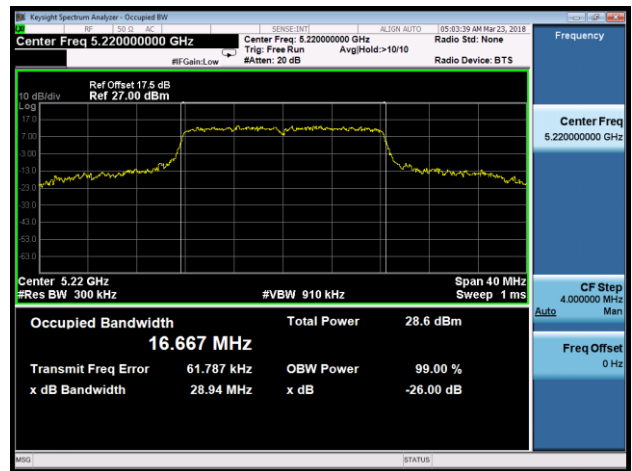

Channel 58 (5290MHz)

Channel 106 (5530MHz)

Channel 122 (5610MHz)

Channel 138 (5690MHz)

Channel 155 (5775MHz)

802.11a 26dB Bandwidth & 99% Bandwidth - Ant 1

Channel 36 (5180MHz)

Channel 44 (5220MHz)