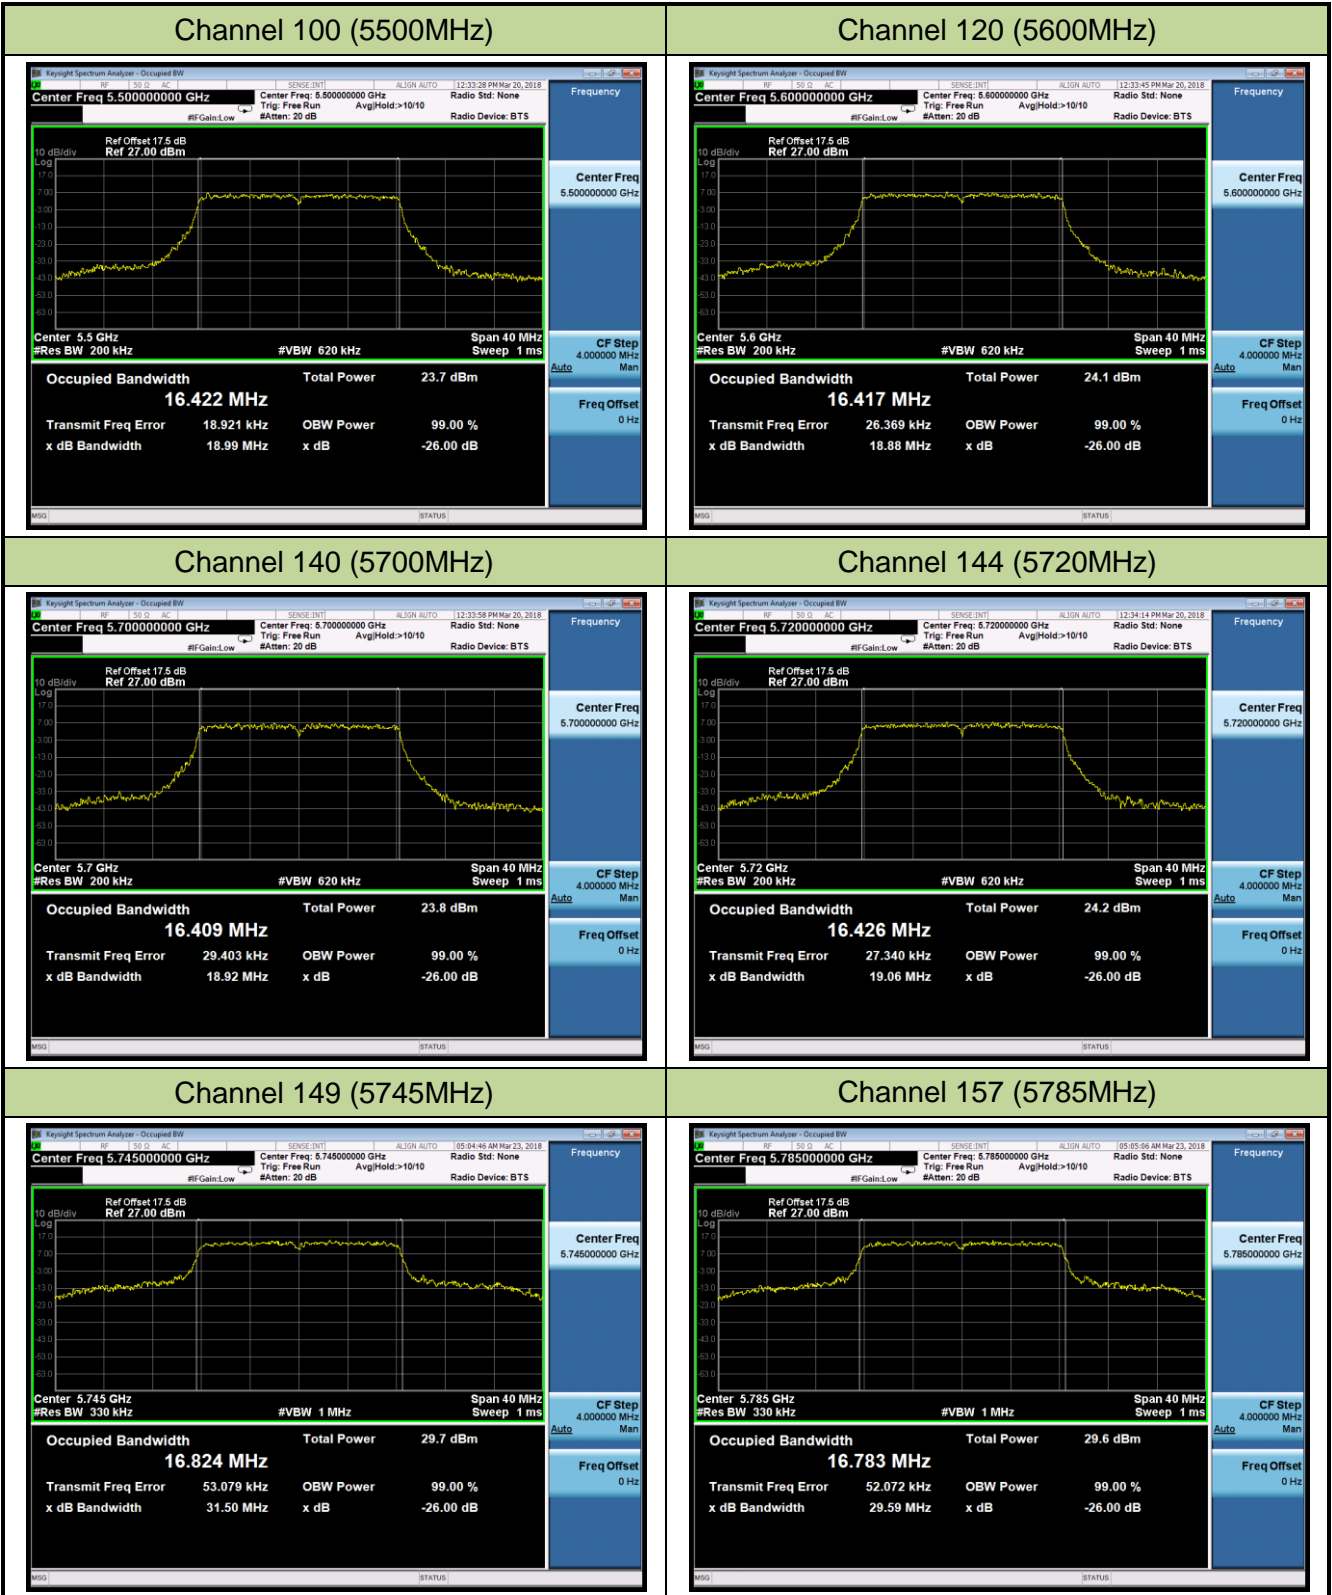

Channel 58 (5290MHz)

Channel 106 (5530MHz)

Channel 122 (5610MHz)

Channel 138 (5690MHz)

Channel 155 (5775MHz)

802.11a 26dB Bandwidth & 99% Bandwidth - Ant 1

Channel 36 (5180MHz)

Channel 44 (5220MHz)

Channel 48 (5240MHz)

Channel 52 (5260MHz)

Channel 60 (5300MHz)

Channel 64 (5320MHz)

802.11n-HT20 26dB Bandwidth & 99% Bandwidth - Ant 1

Channel 36 (5180MHz)

Channel 44 (5220MHz)

Channel 48 (5240MHz)

Channel 52 (5260MHz)

Channel 60 (5300MHz)

Channel 64 (5320MHz)

802.11n-HT40 26dB Bandwidth & 99% Bandwidth - Ant 1

Channel 38 (5190MHz)

Channel 46 (5230MHz)

Channel 54 (5270MHz)

Channel 62 (5310MHz)

Channel 102 (5510MHz)

Channel 118 (5590MHz)