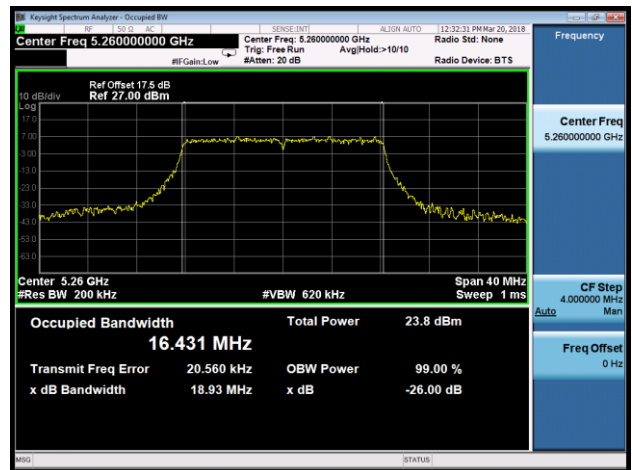

Channel 52 (5260MHz)