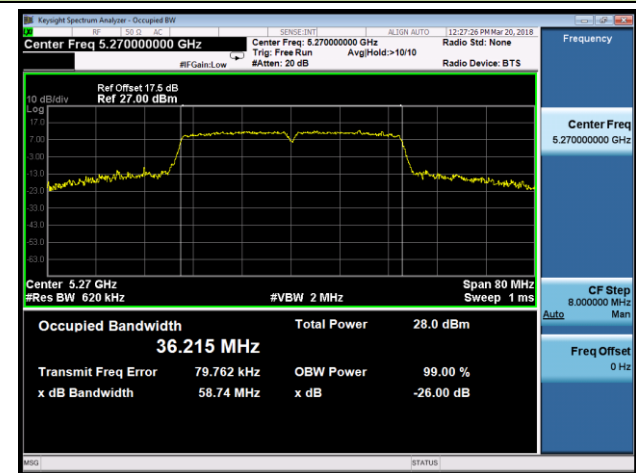

802.11ac-VHT20 26dB Bandwidth & 99% Bandwidth - Ant 0

Channel 36 (5180MHz)

Channel 44 (5220MHz)

Channel 48 (5240MHz)

Channel 52 (5260MHz)

Channel 60 (5300MHz)

Channel 64 (5320MHz)

802.11ac-VHT40 26dB Bandwidth & 99% Bandwidth - Ant 0

Channel 38 (5190MHz)

Channel 46 (5230MHz)

Channel 54 (5270MHz)

Channel 62 (5310MHz)

Channel 102 (5510MHz)

Channel 118 (5590MHz)

802.11ac-VHT80 26dB Bandwidth & 99% Bandwidth - Ant 0

Channel 42 (5210MHz)