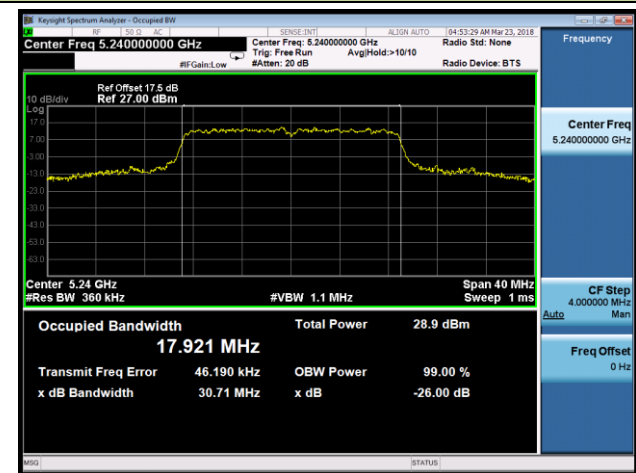

802.11ac-VHT20 26dB Bandwidth & 99% Bandwidth - Ant 0

Channel 36 (5180MHz)

Channel 44 (5220MHz)

Channel 48 (5240MHz)

Channel 52 (5260MHz)

Channel 60 (5300MHz)

Channel 64 (5320MHz)

802.11ac-VHT40 26dB Bandwidth & 99% Bandwidth - Ant 0

Channel 38 (5190MHz)

Channel 46 (5230MHz)

Channel 54 (5270MHz)

Channel 62 (5310MHz)

Channel 102 (5510MHz)

Channel 118 (5590MHz)

802.11ac-VHT80 26dB Bandwidth & 99% Bandwidth - Ant 0

Channel 42 (5210MHz)