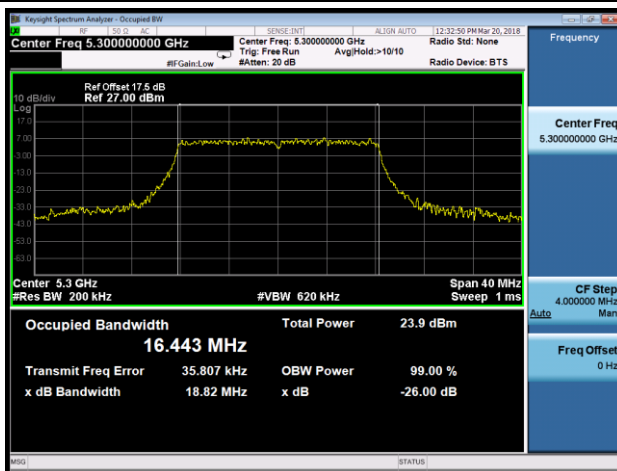

Channel 60 (5300MHz)