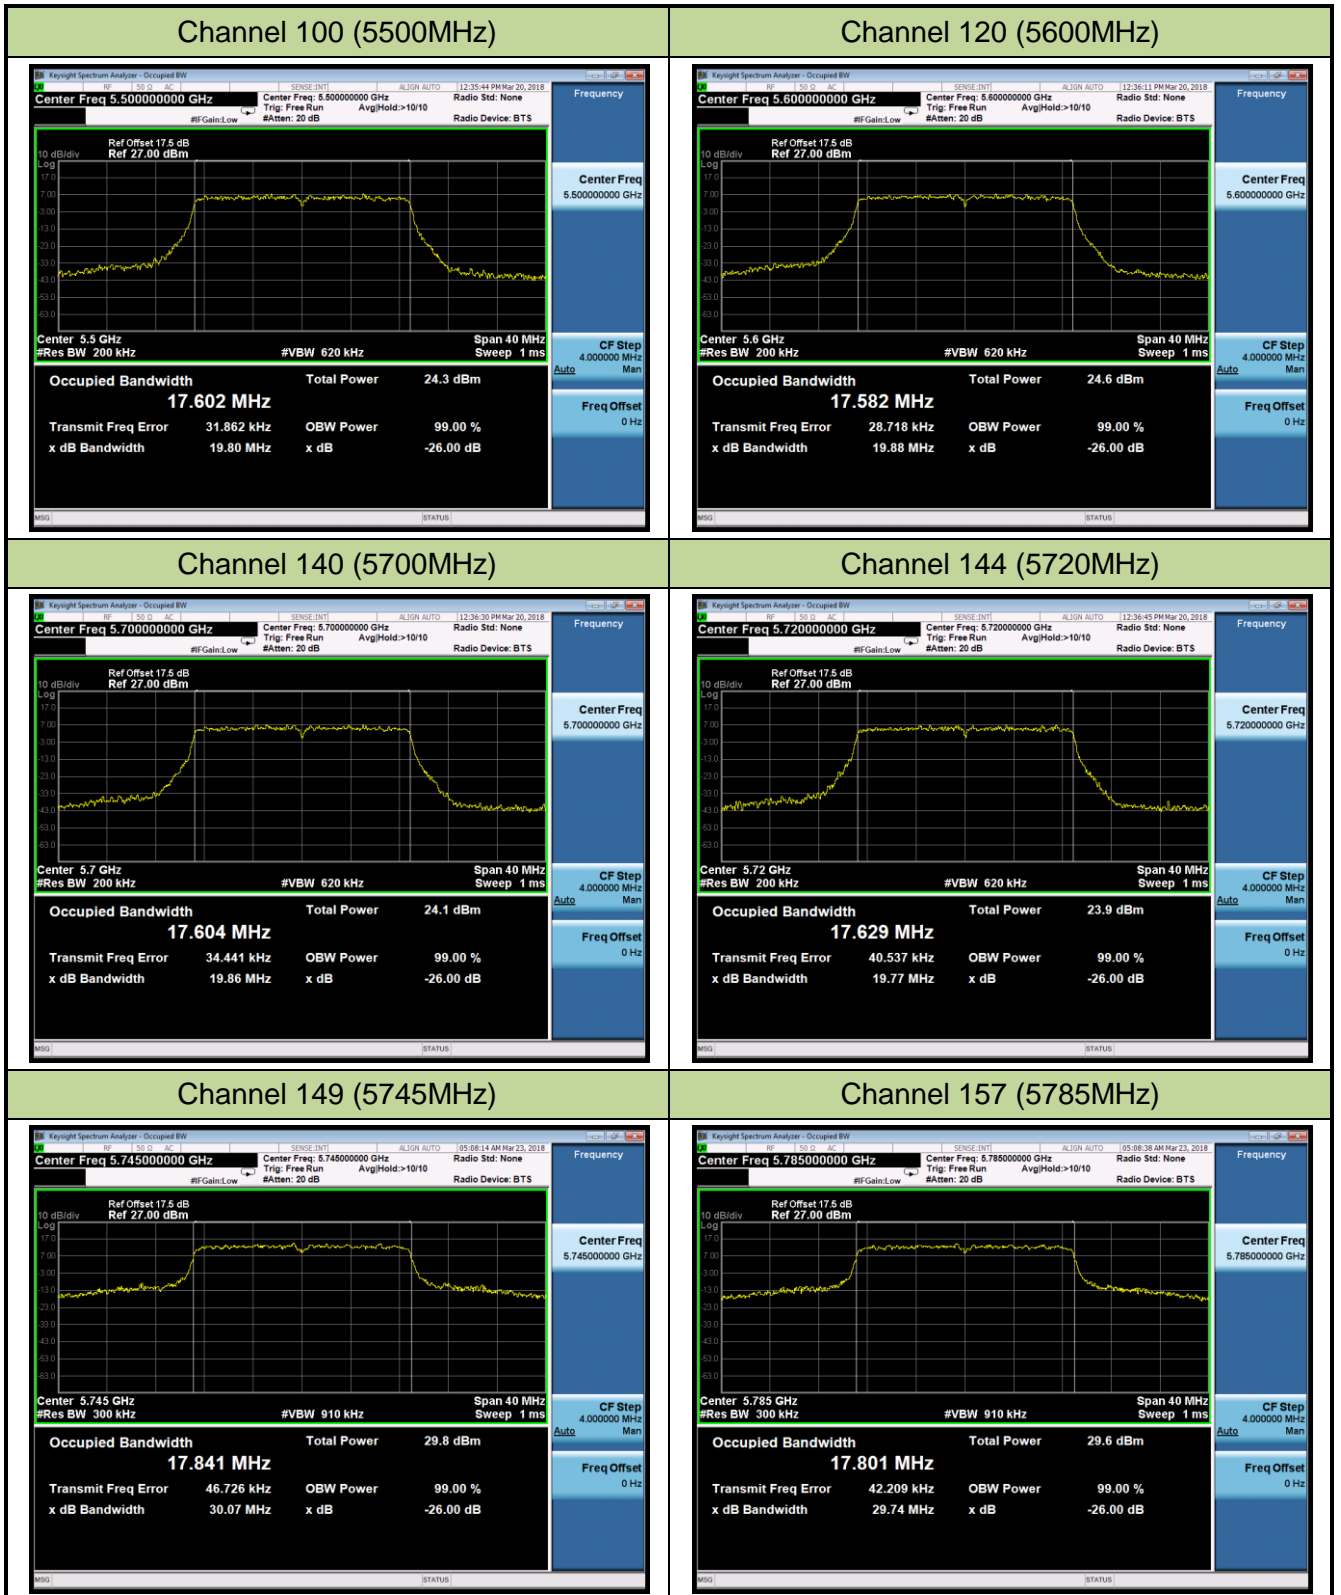

802.11ac-VHT20 26dB Bandwidth & 99% Bandwidth - Ant 0

Channel 36 (5180MHz)

Channel 44 (5220MHz)

Channel 48 (5240MHz)

Channel 52 (5260MHz)

Channel 60 (5300MHz)

Channel 64 (5320MHz)

802.11ac-VHT40 26dB Bandwidth & 99% Bandwidth - Ant 0

Channel 48 (5240MHz)

Channel 52 (5260MHz)

Channel 60 (5300MHz)

Channel 64 (5320MHz)

802.11n-HT20 26dB Bandwidth & 99% Bandwidth - Ant 1

Channel 36 (5180MHz)

Channel 44 (5220MHz)

Channel 48 (5240MHz)

Channel 52 (5260MHz)

Channel 60 (5300MHz)

Channel 64 (5320MHz)

802.11n-HT40 26dB Bandwidth & 99% Bandwidth - Ant 1

Channel 38 (5190MHz)

Channel 46 (5230MHz)

Channel 54 (5270MHz)

Channel 62 (5310MHz)

Channel 102 (5510MHz)

Channel 118 (5590MHz)