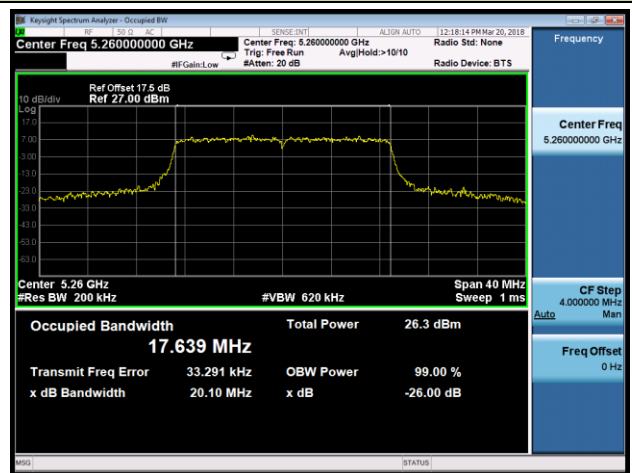

802.11ac-VHT20 26dB Bandwidth & 99% Bandwidth - Ant 0

Channel 36 (5180MHz)

Channel 44 (5220MHz)

Channel 48 (5240MHz)

Channel 52 (5260MHz)

Channel 60 (5300MHz)

Channel 64 (5320MHz)

802.11ac-VHT40 26dB Bandwidth & 99% Bandwidth - Ant 0

Channel 38 (5190MHz)

Channel 46 (5230MHz)

Channel 54 (5270MHz)

Channel 62 (5310MHz)

Channel 102 (5510MHz)

Channel 118 (5590MHz)

802.11ac-VHT80 26dB Bandwidth & 99% Bandwidth - Ant 0

Channel 42 (5210MHz)