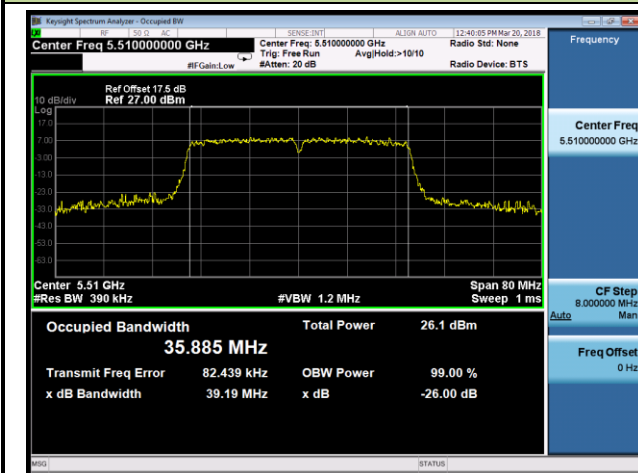

Channel 52 (5260MHz)

Channel 60 (5300MHz)

Channel 64 (5320MHz)

802.11n-HT40 26dB Bandwidth & 99% Bandwidth - Ant 1

Channel 38 (5190MHz)

Channel 46 (5230MHz)

Channel 54 (5270MHz)

Channel 62 (5310MHz)

Channel 102 (5510MHz)

Channel 118 (5590MHz)