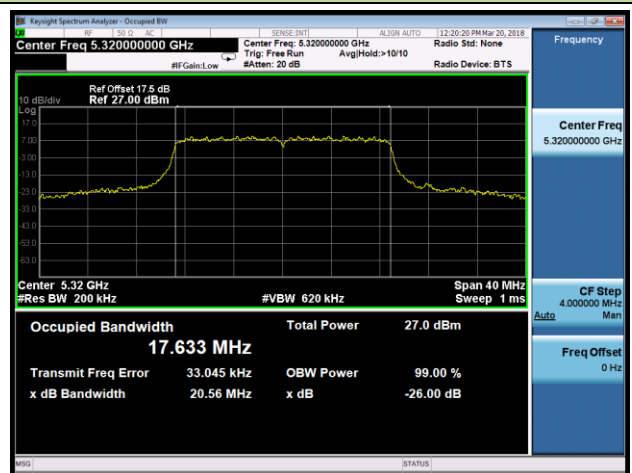

802.11ac-VHT20 26dB Bandwidth & 99% Bandwidth - Ant 0

Channel 36 (5180MHz)

Channel 44 (5220MHz)

Channel 48 (5240MHz)

Channel 52 (5260MHz)

Channel 60 (5300MHz)

Channel 64 (5320MHz)

802.11ac-VHT40 26dB Bandwidth & 99% Bandwidth - Ant 0

Channel 38 (5190MHz)

Channel 46 (5230MHz)

Channel 54 (5270MHz)

Channel 62 (5310MHz)

Channel 102 (5510MHz)

Channel 118 (5590MHz)

802.11ac-VHT80 26dB Bandwidth & 99% Bandwidth - Ant 0

Channel 42 (5210MHz)