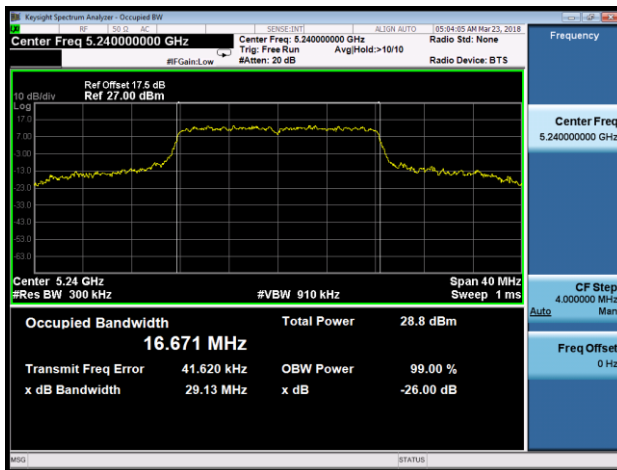

Channel 48 (5240MHz)