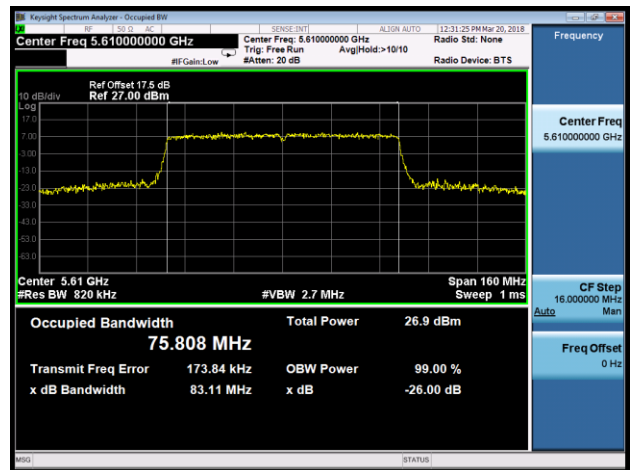

Channel 122 (5610MHz)