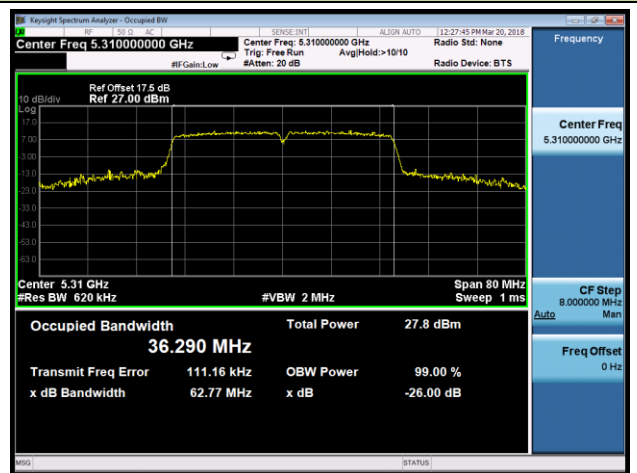

Channel 38 (5190MHz)

Channel 46 (5230MHz)

Channel 54 (5270MHz)

Channel 62 (5310MHz)

Channel 102 (5510MHz)

Channel 118 (5590MHz)

802.11ac-VHT80 26dB Bandwidth & 99% Bandwidth - Ant 0

Channel 42 (5210MHz)