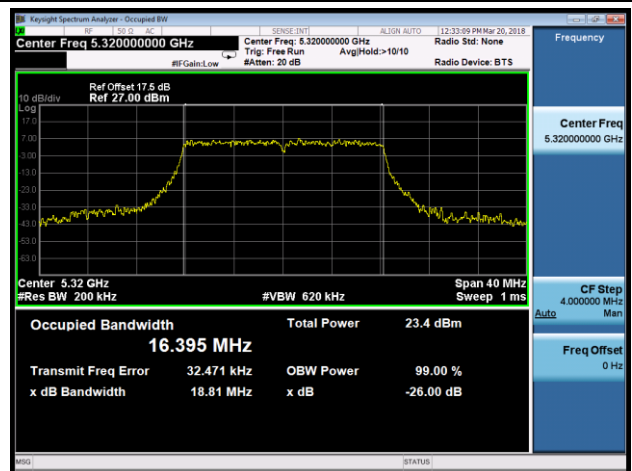

Channel 48 (5240MHz)

Channel 52 (5260MHz)

Channel 60 (5300MHz)

Channel 64 (5320MHz)

802.11n-HT20 26dB Bandwidth & 99% Bandwidth - Ant 1

Channel 36 (5180MHz)

Channel 44 (5220MHz)

Channel 48 (5240MHz)