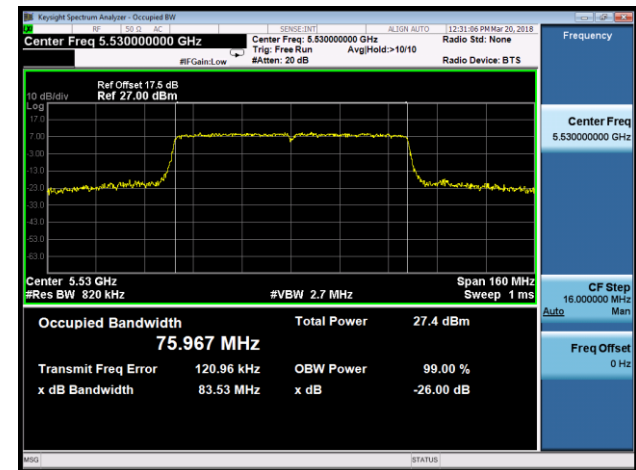

Channel 38 (5190MHz)

Channel 46 (5230MHz)

Channel 54 (5270MHz)

Channel 62 (5310MHz)

Channel 102 (5510MHz)

Channel 118 (5590MHz)

802.11ac-VHT80 26dB Bandwidth & 99% Bandwidth - Ant 0

Channel 42 (5210MHz)

Channel 58 (5290MHz)

Channel 106 (5530MHz)

Channel 122 (5610MHz)

Channel 138 (5690MHz)

Channel 155 (5775MHz)

802.11a 26dB Bandwidth & 99% Bandwidth - Ant 1

Channel 36 (5180MHz)

Channel 44 (5220MHz)