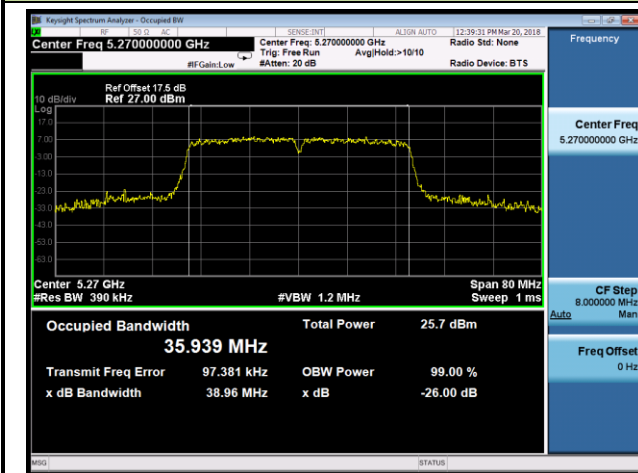

Channel 52 (5260MHz)

Channel 60 (5300MHz)

Channel 64 (5320MHz)

802.11n-HT40 26dB Bandwidth & 99% Bandwidth - Ant 1

Channel 38 (5190MHz)

Channel 46 (5230MHz)

Channel 54 (5270MHz)

Channel 62 (5310MHz)

Channel 102 (5510MHz)

Channel 118 (5590MHz)