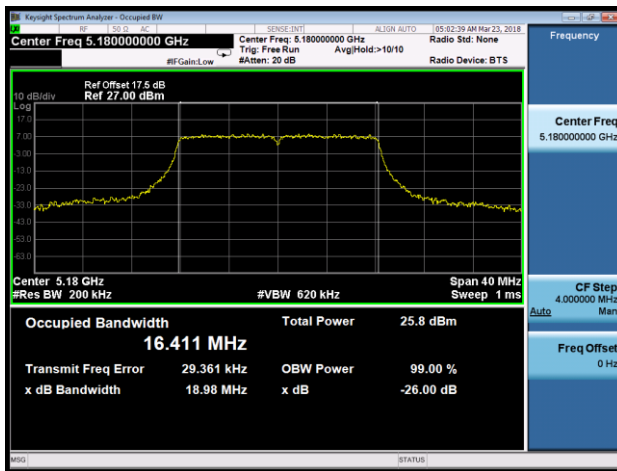

Channel 58 (5290MHz)

Channel 106 (5530MHz)

Channel 122 (5610MHz)

Channel 138 (5690MHz)

Channel 155 (5775MHz)

802.11a 26dB Bandwidth & 99% Bandwidth - Ant 1

Channel 36 (5180MHz)

Channel 44 (5220MHz)