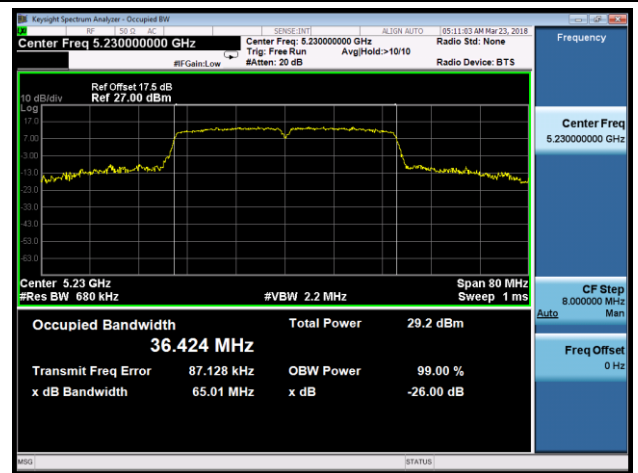

Channel 52 (5260MHz)

Channel 60 (5300MHz)

Channel 64 (5320MHz)

802.11n-HT40 26dB Bandwidth & 99% Bandwidth - Ant 1

Channel 38 (5190MHz)

Channel 46 (5230MHz)

Channel 54 (5270MHz)

Channel 62 (5310MHz)

Channel 102 (5510MHz)

Channel 118 (5590MHz)