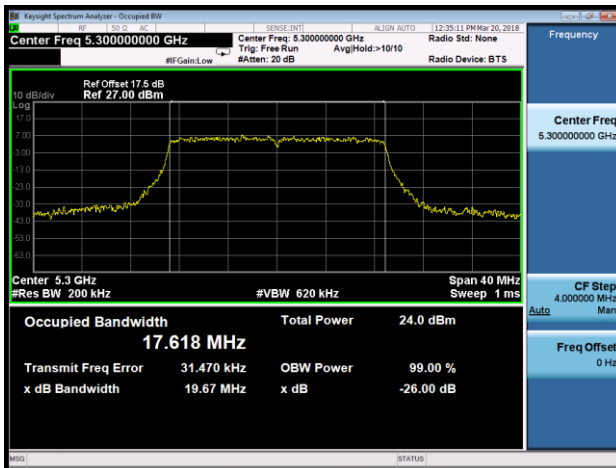

Channel 60 (5300MHz)