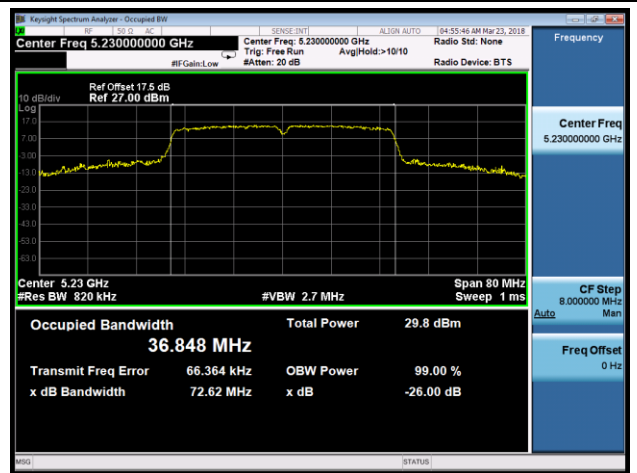

802.11ac-VHT20 26dB Bandwidth & 99% Bandwidth - Ant 0

Channel 36 (5180MHz)

Channel 44 (5220MHz)

Channel 48 (5240MHz)

Channel 52 (5260MHz)

Channel 60 (5300MHz)

Channel 64 (5320MHz)

802.11ac-VHT40 26dB Bandwidth & 99% Bandwidth - Ant 0

Channel 38 (5190MHz)

Channel 46 (5230MHz)

Channel 54 (5270MHz)

Channel 62 (5310MHz)

Channel 102 (5510MHz)

Channel 118 (5590MHz)

802.11ac-VHT80 26dB Bandwidth & 99% Bandwidth - Ant 0

Channel 42 (5210MHz)