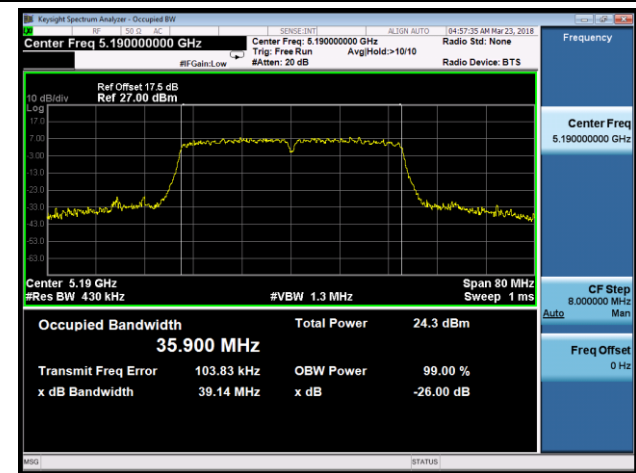

802.11ac-VHT40 26dB Bandwidth & 99% Bandwidth - Ant 0

Channel 38 (5190MHz)