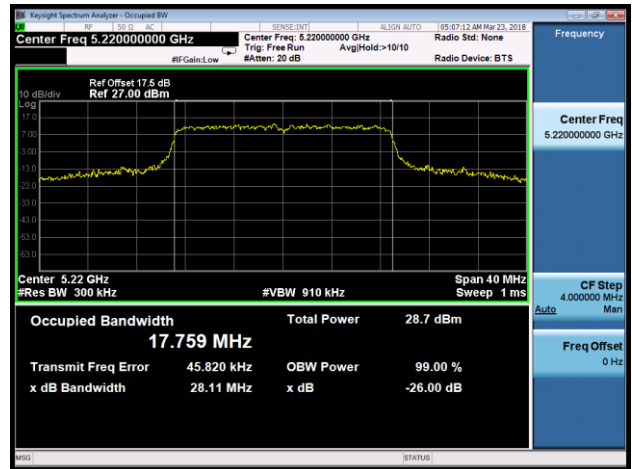

Channel 48 (5240MHz)

Channel 52 (5260MHz)

Channel 60 (5300MHz)

Channel 64 (5320MHz)

802.11n-HT20 26dB Bandwidth & 99% Bandwidth - Ant 1

Channel 36 (5180MHz)

Channel 44 (5220MHz)

Channel 48 (5240MHz)