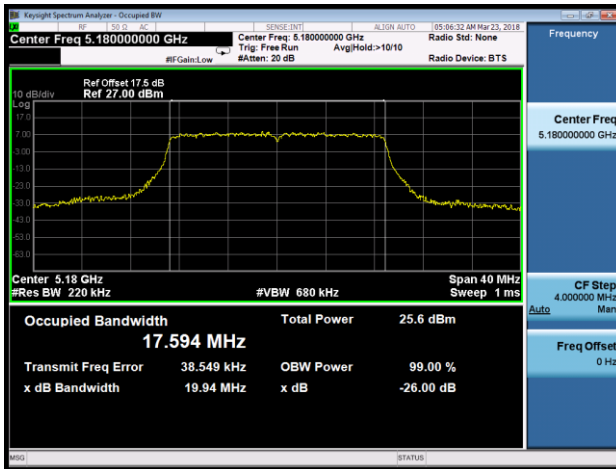

Channel 48 (5240MHz)

Channel 52 (5260MHz)

Channel 60 (5300MHz)

Channel 64 (5320MHz)

802.11n-HT20 26dB Bandwidth & 99% Bandwidth - Ant 1

Channel 36 (5180MHz)

Channel 44 (5220MHz)

Channel 48 (5240MHz)