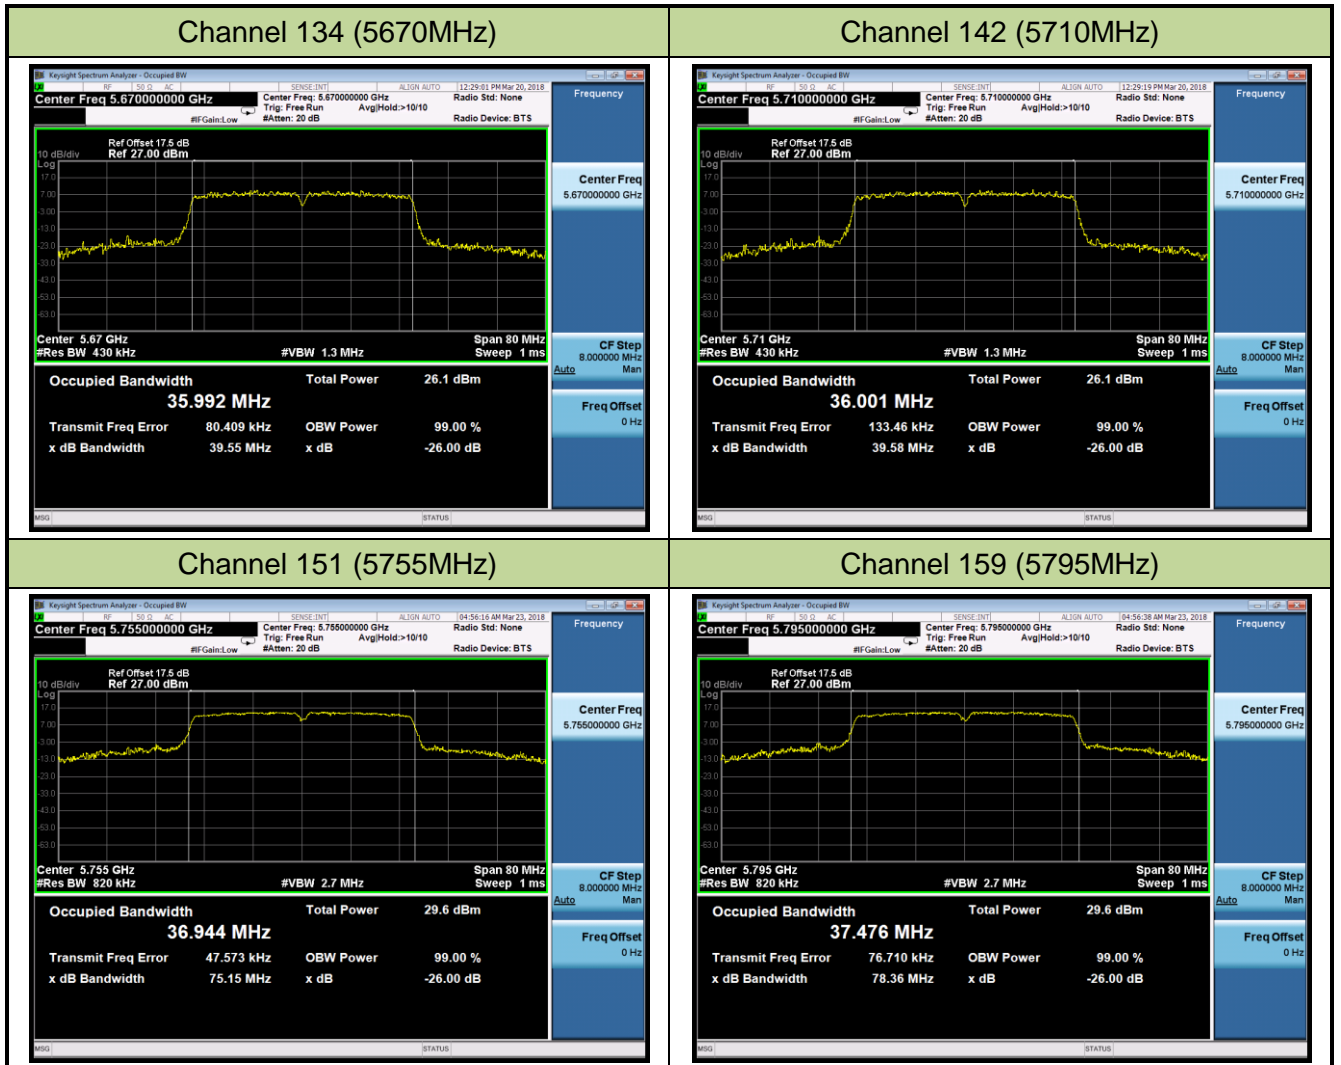

802.11ac-VHT20 26dB Bandwidth & 99% Bandwidth - Ant 0

Channel 36 (5180MHz)

Channel 44 (5220MHz)

Channel 48 (5240MHz)

Channel 52 (5260MHz)

Channel 60 (5300MHz)

Channel 64 (5320MHz)

802.11ac-VHT40 26dB Bandwidth & 99% Bandwidth - Ant 0

Channel 38 (5190MHz)

Channel 46 (5230MHz)

Channel 54 (5270MHz)

Channel 62 (5310MHz)

Channel 102 (5510MHz)

Channel 118 (5590MHz)

802.11ac-VHT80 26dB Bandwidth & 99% Bandwidth - Ant 0

Channel 42 (5210MHz)

Channel 58 (5290MHz)

Channel 106 (5530MHz)

Channel 122 (5610MHz)

Channel 138 (5690MHz)

Channel 155 (5775MHz)

802.11a 26dB Bandwidth & 99% Bandwidth - Ant 1

Channel 36 (5180MHz)

Channel 44 (5220MHz)

Channel 48 (5240MHz)

Channel 52 (5260MHz)

Channel 60 (5300MHz)

Channel 64 (5320MHz)

802.11n-HT20 26dB Bandwidth & 99% Bandwidth - Ant 1

Channel 36 (5180MHz)

Channel 44 (5220MHz)

Channel 48 (5240MHz)