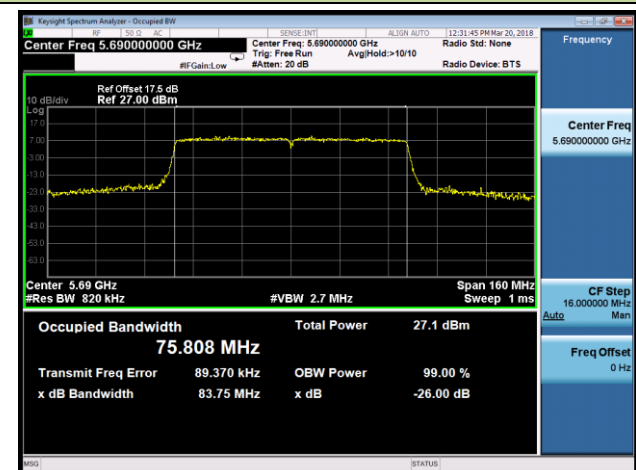

Channel 58 (5290MHz)

Channel 106 (5530MHz)

Channel 122 (5610MHz)

Channel 138 (5690MHz)

Channel 155 (5775MHz)

802.11a 26dB Bandwidth & 99% Bandwidth - Ant 1

Channel 36 (5180MHz)

Channel 44 (5220MHz)