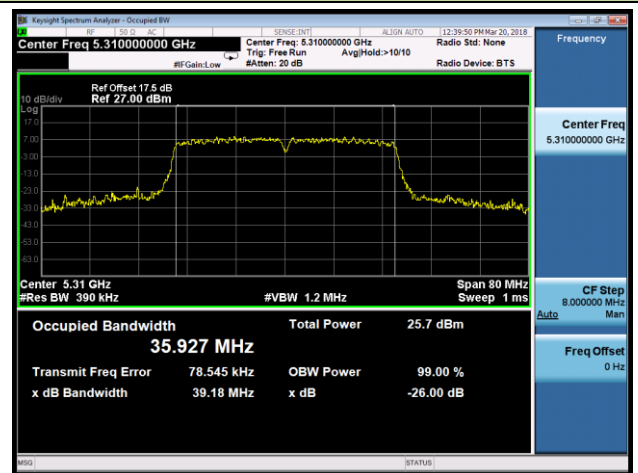

Channel 52 (5260MHz)

Channel 60 (5300MHz)

Channel 64 (5320MHz)

802.11n-HT40 26dB Bandwidth & 99% Bandwidth - Ant 1

Channel 38 (5190MHz)

Channel 46 (5230MHz)

Channel 54 (5270MHz)

Channel 62 (5310MHz)

Channel 102 (5510MHz)

Channel 118 (5590MHz)