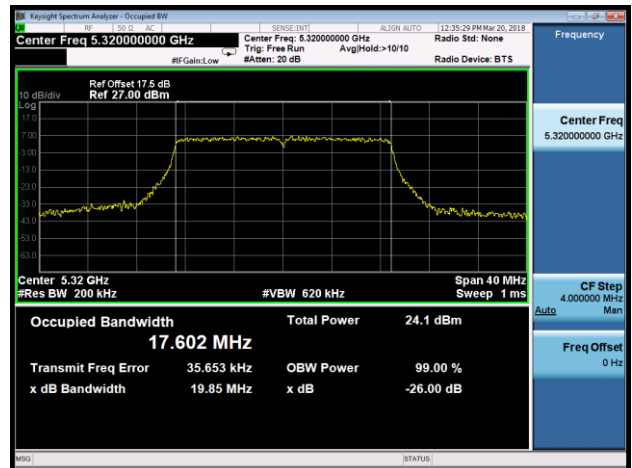

Channel 64 (5320MHz)