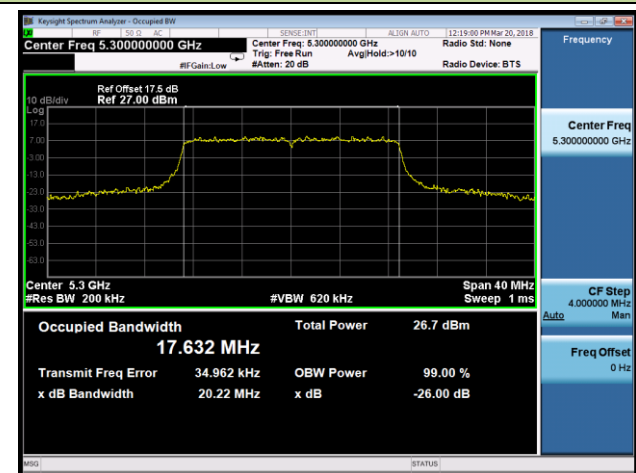

802.11ac-VHT20 26dB Bandwidth & 99% Bandwidth - Ant 0

Channel 36 (5180MHz)

Channel 44 (5220MHz)

Channel 48 (5240MHz)

Channel 52 (5260MHz)

Channel 60 (5300MHz)

Channel 64 (5320MHz)

802.11ac-VHT40 26dB Bandwidth & 99% Bandwidth - Ant 0

Channel 38 (5190MHz)

Channel 46 (5230MHz)

Channel 54 (5270MHz)

Channel 62 (5310MHz)

Channel 102 (5510MHz)

Channel 118 (5590MHz)

802.11ac-VHT80 26dB Bandwidth & 99% Bandwidth - Ant 0

Channel 42 (5210MHz)