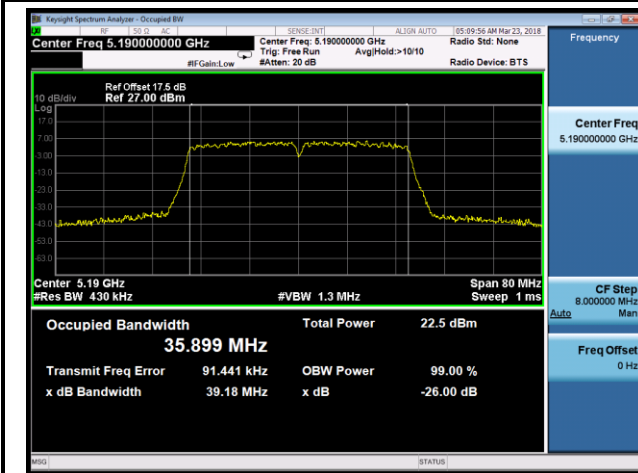

Channel 52 (5260MHz)

Channel 60 (5300MHz)

Channel 64 (5320MHz)

802.11n-HT40 26dB Bandwidth & 99% Bandwidth - Ant 1

Channel 38 (5190MHz)

Channel 46 (5230MHz)

Channel 54 (5270MHz)

Channel 62 (5310MHz)

Channel 102 (5510MHz)

Channel 118 (5590MHz)