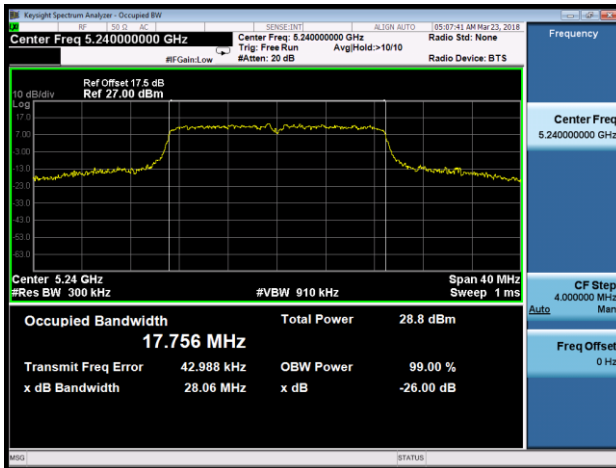

Channel 48 (5240MHz)

Channel 52 (5260MHz)

Channel 60 (5300MHz)

Channel 64 (5320MHz)

802.11n-HT20 26dB Bandwidth & 99% Bandwidth - Ant 1

Channel 36 (5180MHz)

Channel 44 (5220MHz)

Channel 48 (5240MHz)