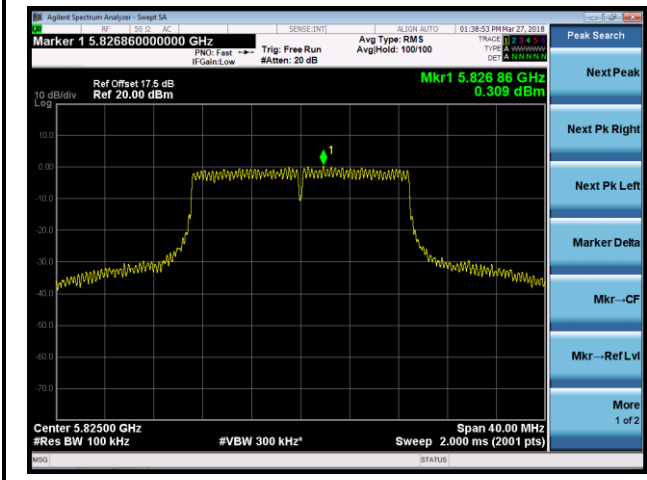

Channel 36 (5180MHz)

Channel 44 (5220MHz)

Channel 48 (5240MHz)

Channel 52 (5260MHz)

Channel 60 (5300MHz)

Channel 64 (5320MHz)

Channel 165 (5825MHz)

Peak Search

Next Peak

Next Pk Right

Next Pk Left

Marker Delta

Mkr--CF

Mkr--Ref Lvl

More
1 of 2

802.11ac-VHT40 Power Spectral Density - Ant 0 / Ant 0 + 1 (Beam-Forming Mode)