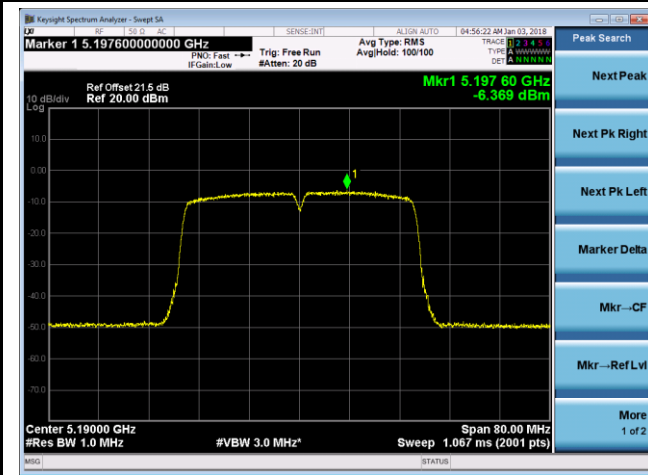

802.11n-HT40 Power Spectral Density - Ant 0 / Ant 0 + 1 (Beam-Forming Mode)

Channel 38 (5190MHz)

Channel 46 (5230MHz)

Channel 54 (5270MHz)

Channel 62 (5310MHz)

Channel 102 (5510MHz)

Channel 118 (5590MHz)

802.11ac-VHT20 Power Spectral Density - Ant 0 / Ant 0 + 1 (Beam-Forming Mode)

Next Peak

Next Pk Right

Next Pk Left

Marker Delta

Mkr--CF

Mkr--Ref Lvl

More
1 of 2

802.11ac-VHT40 Power Spectral Density - Ant 0 / Ant 0 + 1 (Beam-Forming Mode)