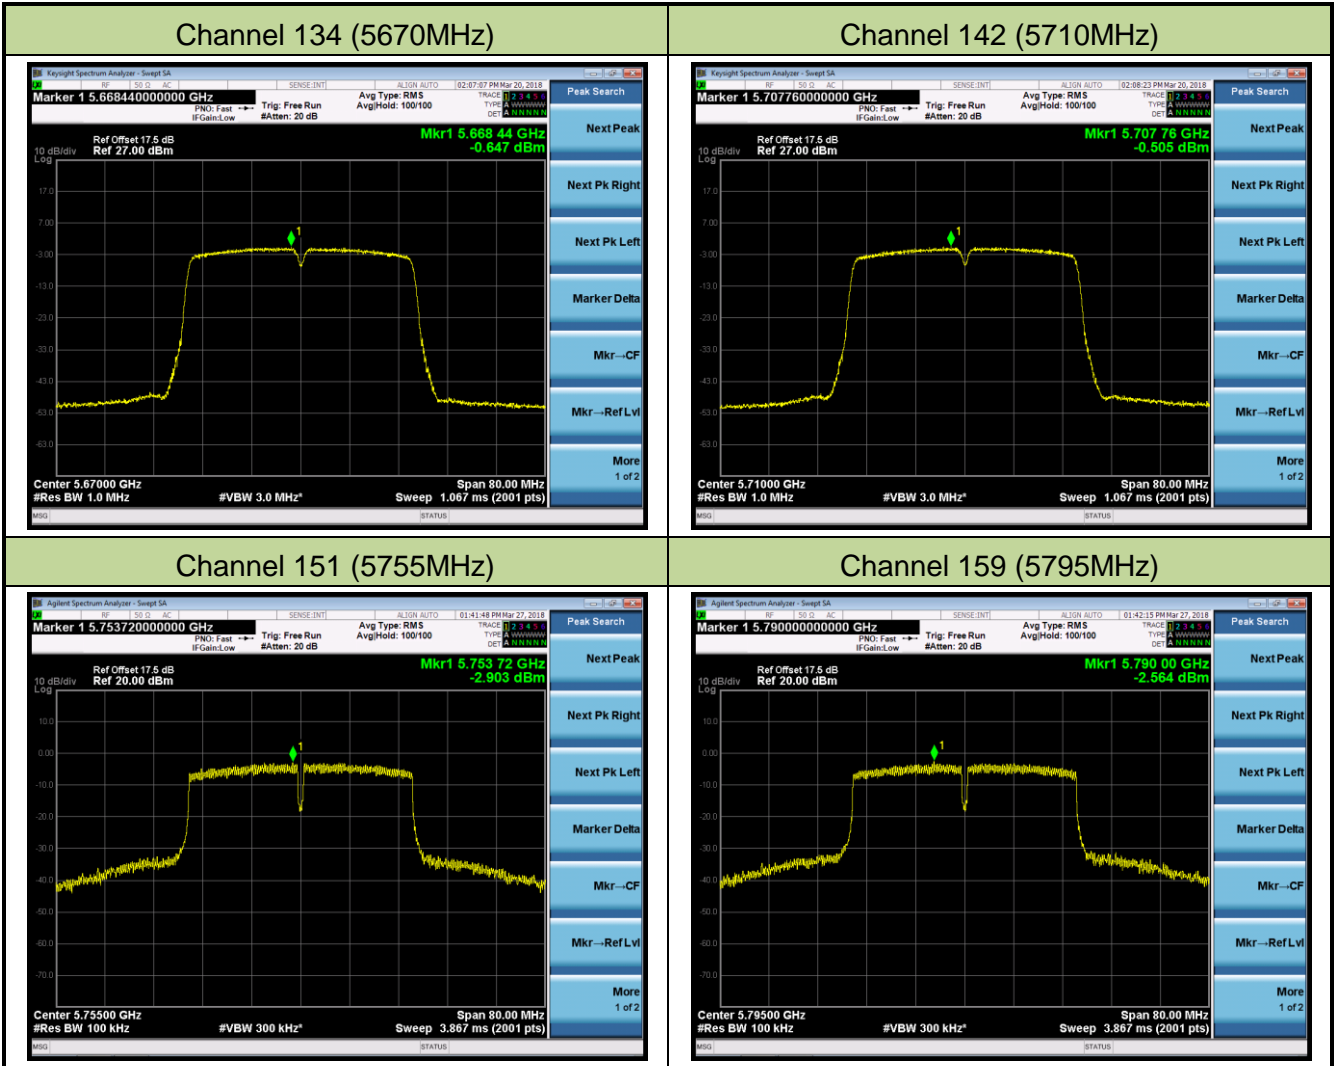

802.11n-HT40 Power Spectral Density - Ant 0 / Ant 0 + 1 (Beam-Forming Mode)

Channel 38 (5190MHz)

Channel 46 (5230MHz)

Channel 54 (5270MHz)

Channel 62 (5310MHz)

Channel 102 (5510MHz)

Channel 118 (5590MHz)

802.11ac-VHT20 Power Spectral Density - Ant 0 / Ant 0 + 1 (Beam-Forming Mode)

Channel 36 (5180MHz)

Channel 44 (5220MHz)

Channel 48 (5240MHz)

Channel 52 (5260MHz)

Channel 60 (5300MHz)

Channel 64 (5320MHz)

Channel 165 (5825MHz)

Peak Search

Next Peak

Next Pk Right

Next Pk Left

Marker Delta

Mkr--CF

Mkr--Ref Lvl

More
1 of 2

802.11ac-VHT40 Power Spectral Density - Ant 0 / Ant 0 + 1 (Beam-Forming Mode)