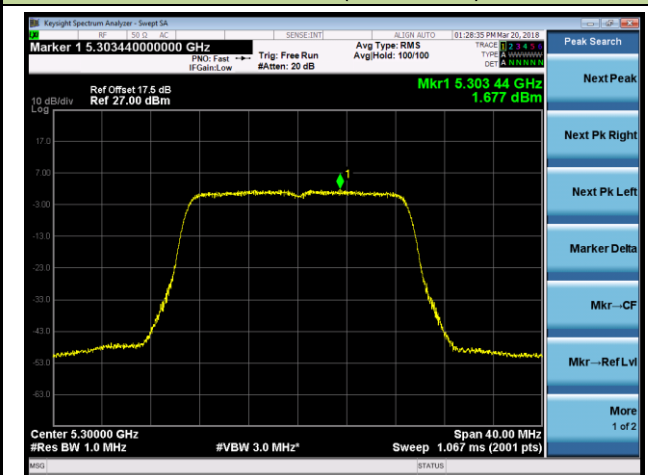

Channel 62 (5310MHz)

Channel 102 (5510MHz)

Channel 118 (5590MHz)

802.11ac-VHT20 Power Spectral Density - Ant 1 / Ant 0 + 1 (Beam-Forming Mode)

Channel 36 (5180MHz)

Channel 44 (5220MHz)

Channel 48 (5240MHz)

Channel 52 (5260MHz)

Channel 60 (5300MHz)

Channel 64 (5320MHz)