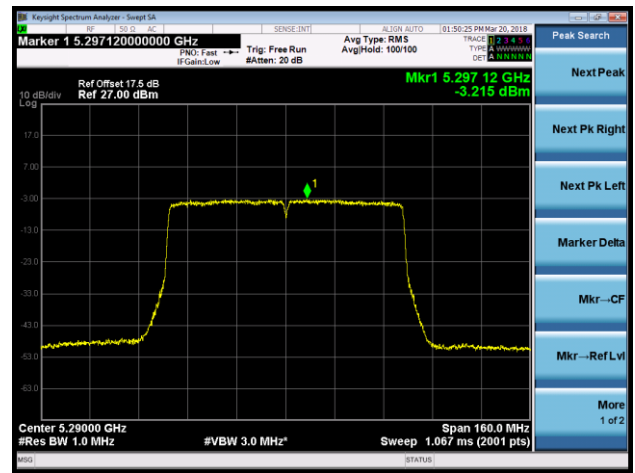

Channel 58 (5290MHz)