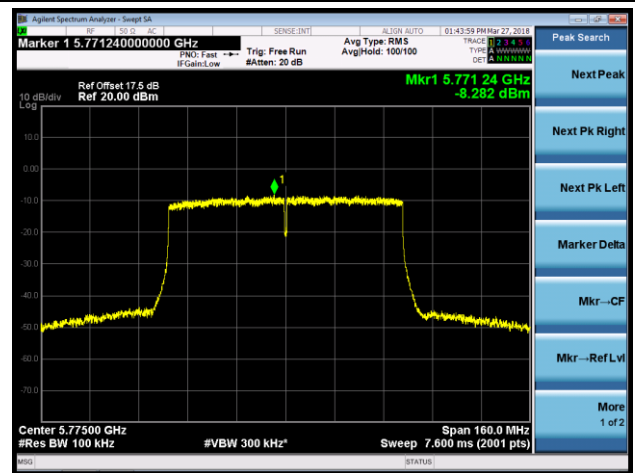

Channel 58 (5290MHz)

Channel 106 (5530MHz)

Channel 122 (5610MHz)

Channel 138 (5690MHz)

Channel 155 (5775MHz)

802.11n-HT20 Power Spectral Density - Ant 1 / Ant 0 + 1 (Beam-Forming Mode)

Channel 36 (5180MHz)

Channel 44 (5220MHz)