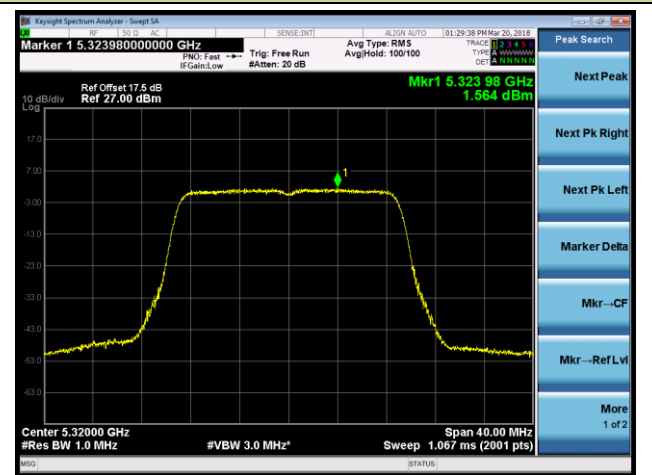

Channel 36 (5180MHz)

Channel 44 (5220MHz)

Channel 48 (5240MHz)

Channel 52 (5260MHz)

Channel 60 (5300MHz)

Channel 64 (5320MHz)

Channel 165 (5825MHz)

Peak Search

Next Peak

Next Pk Right

Next Pk Left

Marker Delta

Mkr--CF

Mkr--Ref Lvl

More
1 of 2

802.11ac-VHT40 Power Spectral Density - Ant 0 / Ant 0 + 1 (Beam-Forming Mode)