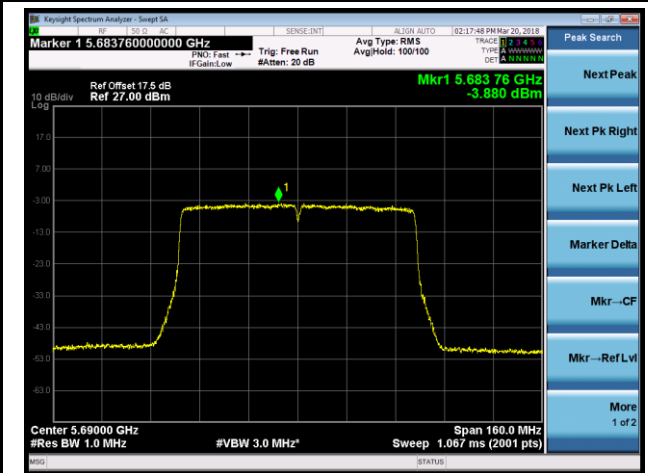

Channel 58 (5290MHz)

Channel 106 (5530MHz)

Channel 122 (5610MHz)

Channel 138 (5690MHz)

Channel 155 (5775MHz)

802.11n-HT20 Power Spectral Density - Ant 1 / Ant 0 + 1 (Beam-Forming Mode)

Channel 36 (5180MHz)

Channel 44 (5220MHz)