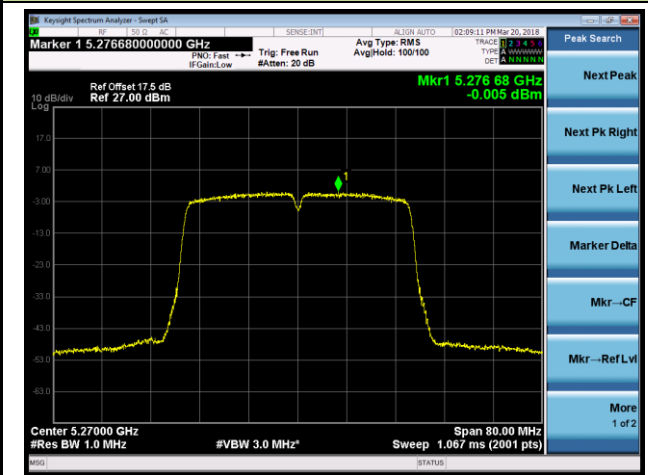

Next Peak

Next Pk Right

Next Pk Left

Marker Delta

Mkr--CF

Mkr--Ref Lvl

More
1 of 2

802.11ac-VHT40 Power Spectral Density - Ant 0 / Ant 0 + 1 (Beam-Forming Mode)

Channel 38 (5190MHz)

Channel 46 (5230MHz)

Channel 54 (5270MHz)

Channel 62 (5310MHz)

Channel 102 (5510MHz)

Channel 118 (5590MHz)

802.11ac-VHT80 Power Spectral Density - Ant 0 / Ant 0 + 1 (Beam-Forming Mode)

Channel 42 (5210MHz)