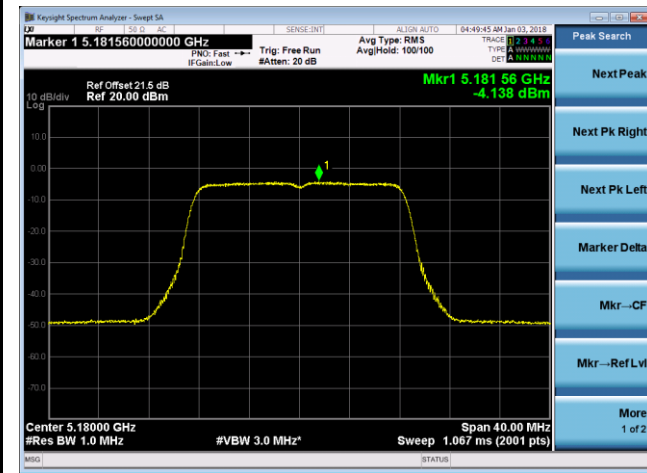

Channel 58 (5290MHz)

Channel 106 (5530MHz)

Channel 122 (5610MHz)

Channel 138 (5690MHz)

Channel 155 (5775MHz)

802.11n-HT20 Power Spectral Density - Ant 1 / Ant 0 + 1 (Beam-Forming Mode)

Channel 36 (5180MHz)

Channel 44 (5220MHz)