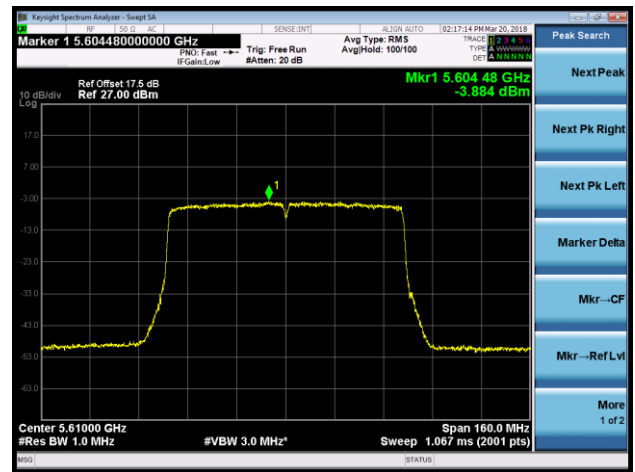

Channel 122 (5610MHz)