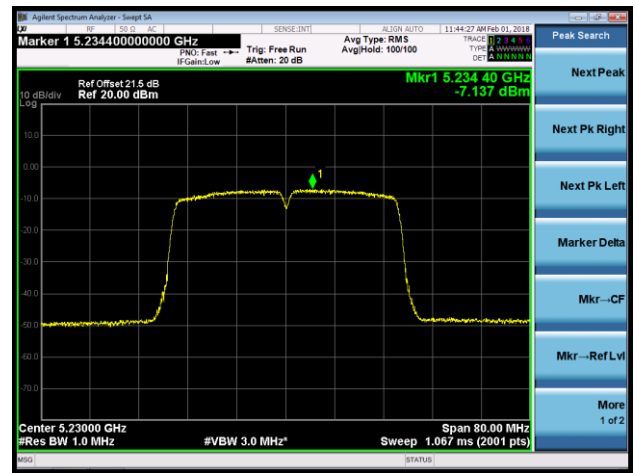

Channel 48 (5240MHz)

Channel 52 (5260MHz)

Channel 60 (5300MHz)

Channel 64 (5320MHz)

802.11n-HT40 Power Spectral Density - Ant 1 / Ant 0 + 1 (Beam-Forming Mode)

Channel 38 (5190MHz)

Channel 46 (5230MHz)

Channel 54 (5270MHz)