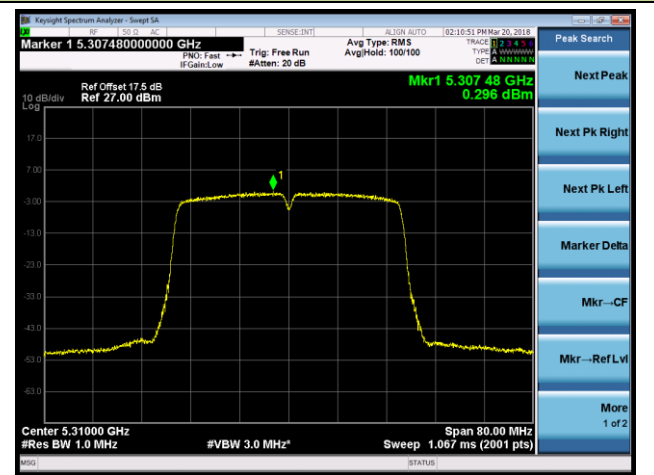

Next Peak

Next Pk Right

Next Pk Left

Marker Delta

Mkr--CF

Mkr--Ref Lvl

More
1 of 2

802.11ac-VHT40 Power Spectral Density - Ant 0 / Ant 0 + 1 (Beam-Forming Mode)

Channel 38 (5190MHz)

Channel 46 (5230MHz)

Channel 54 (5270MHz)

Channel 62 (5310MHz)

Channel 102 (5510MHz)

Channel 118 (5590MHz)

802.11ac-VHT80 Power Spectral Density - Ant 0 / Ant 0 + 1 (Beam-Forming Mode)

Channel 42 (5210MHz)