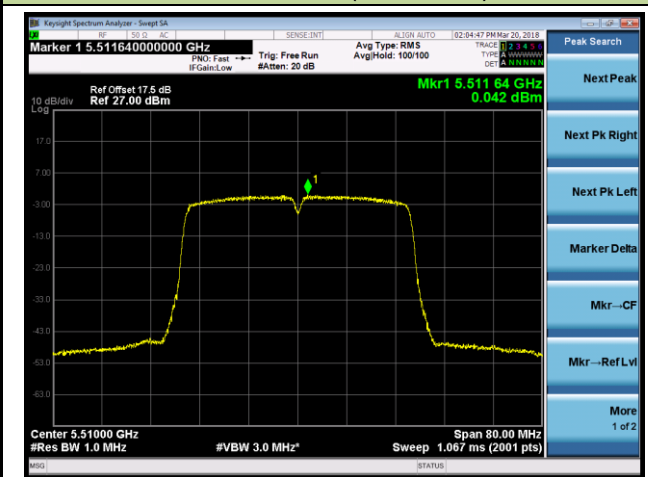

802.11n-HT40 Power Spectral Density - Ant 0 / Ant 0 + 1 (Beam-Forming Mode)

Channel 38 (5190MHz)

Channel 46 (5230MHz)

Channel 54 (5270MHz)

Channel 62 (5310MHz)

Channel 102 (5510MHz)

Channel 118 (5590MHz)

802.11ac-VHT20 Power Spectral Density - Ant 0 / Ant 0 + 1 (Beam-Forming Mode)

Next Peak

Next Pk Right

Next Pk Left

Marker Delta

Mkr--CF

Mkr--Ref Lvl

More
1 of 2

802.11ac-VHT40 Power Spectral Density - Ant 0 / Ant 0 + 1 (Beam-Forming Mode)