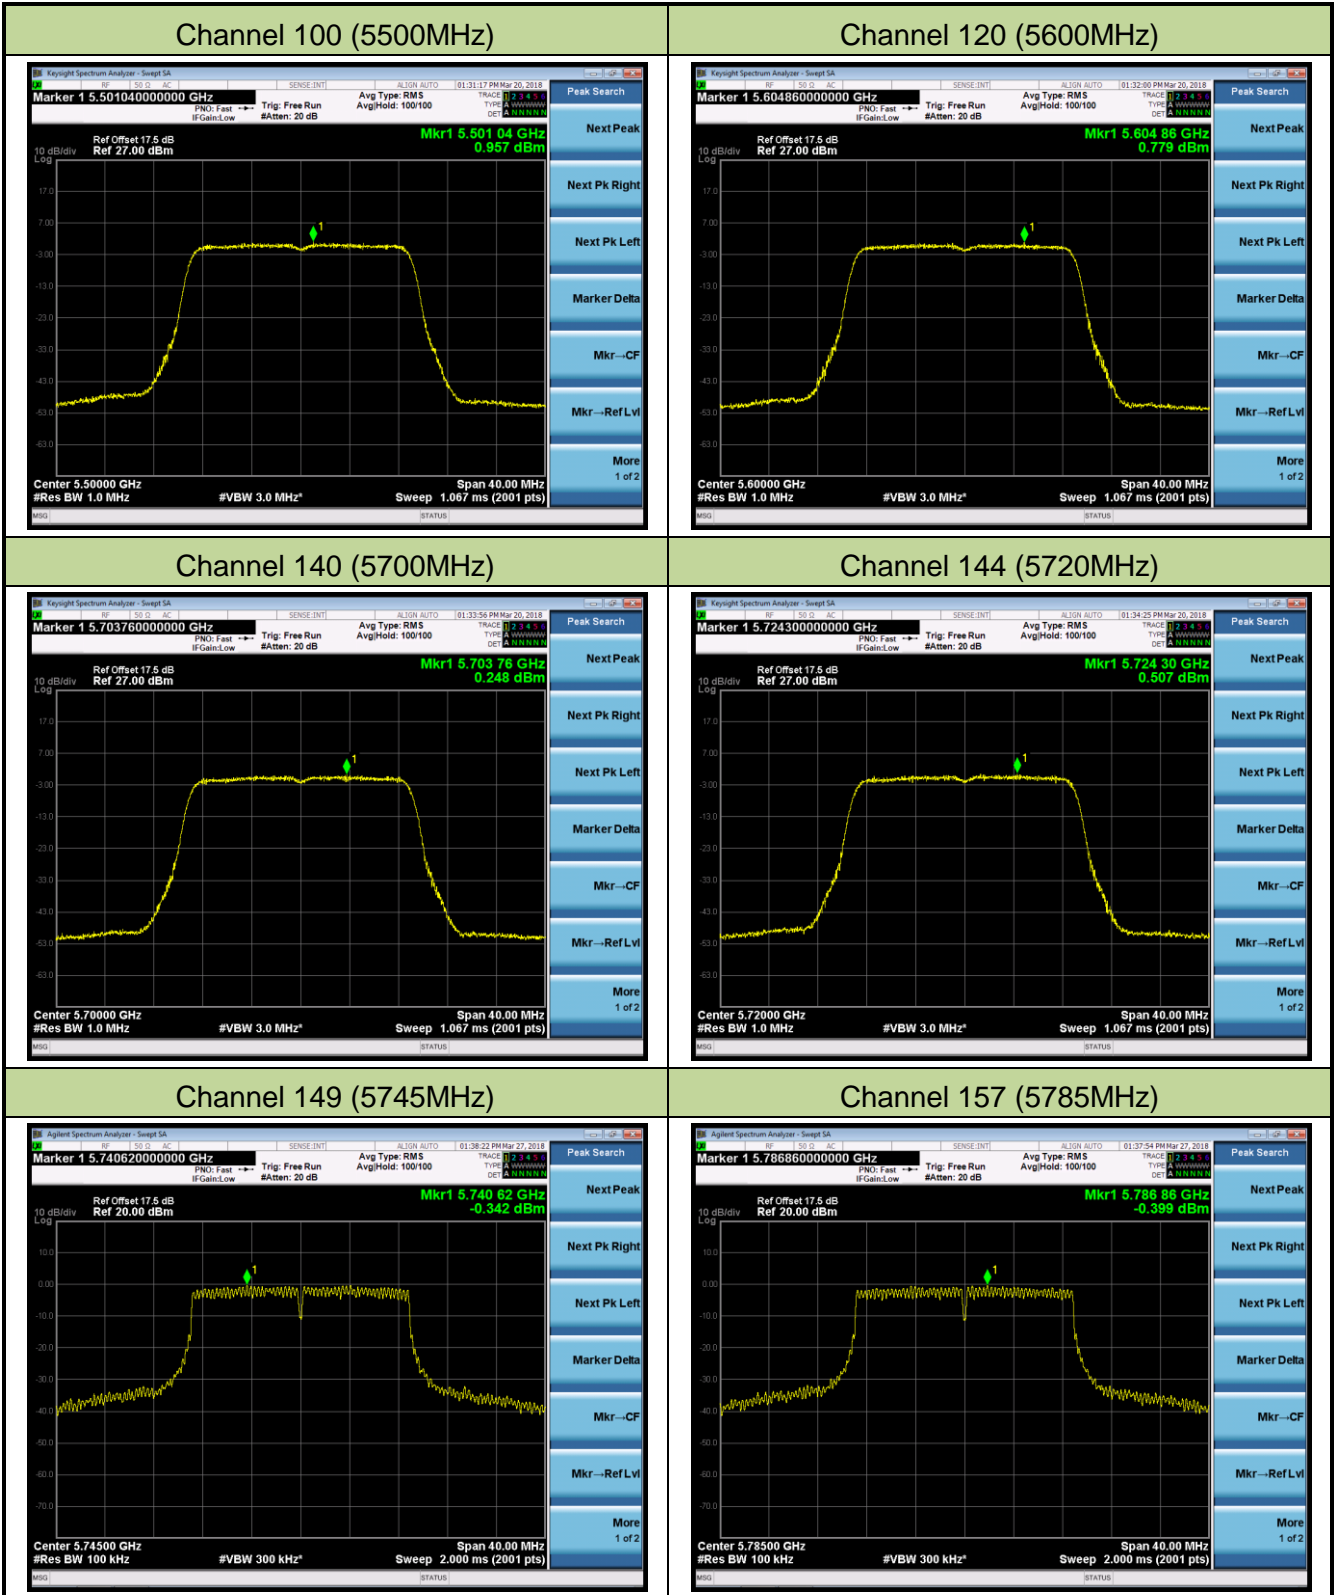

802.11n-HT40 Power Spectral Density - Ant 0 / Ant 0 + 1 (Beam-Forming Mode)

Channel 38 (5190MHz)

Channel 46 (5230MHz)

Channel 54 (5270MHz)

Channel 62 (5310MHz)

Channel 102 (5510MHz)

Channel 118 (5590MHz)

802.11ac-VHT20 Power Spectral Density - Ant 0 / Ant 0 + 1 (Beam-Forming Mode)

Channel 36 (5180MHz)

Channel 44 (5220MHz)

Channel 48 (5240MHz)

Channel 52 (5260MHz)

Channel 60 (5300MHz)

Channel 64 (5320MHz)

Channel 165 (5825MHz)

Peak Search

Next Peak

Next Pk Right

Next Pk Left

Marker Delta

Mkr--CF

Mkr--Ref Lvl

More
1 of 2

802.11ac-VHT40 Power Spectral Density - Ant 0 / Ant 0 + 1 (Beam-Forming Mode)

Channel 38 (5190MHz)

Channel 46 (5230MHz)

Channel 54 (5270MHz)

Channel 62 (5310MHz)

Channel 102 (5510MHz)

Channel 118 (5590MHz)

802.11ac-VHT80 Power Spectral Density - Ant 0 / Ant 0 + 1 (Beam-Forming Mode)

Channel 42 (5210MHz)