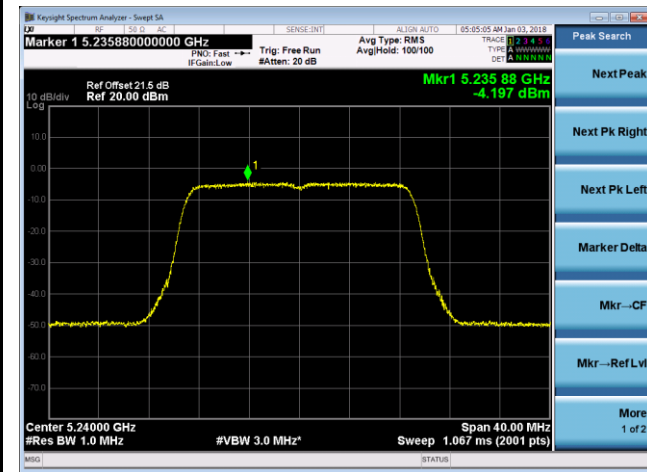

Channel 48 (5240MHz)