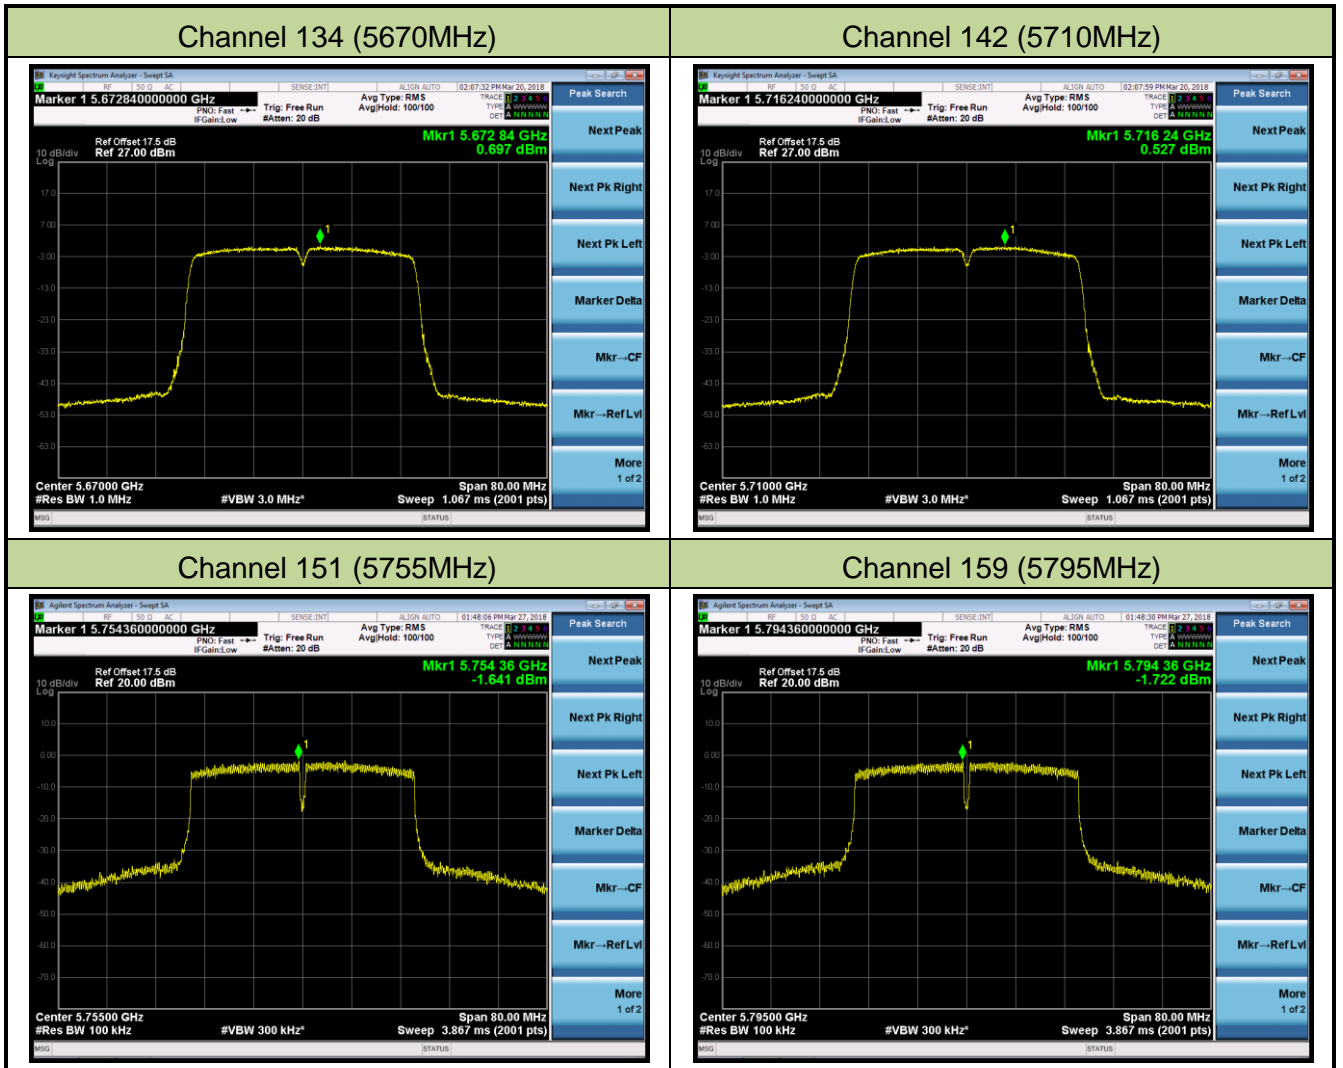

Channel 48 (5240MHz)

Channel 52 (5260MHz)

Channel 60 (5300MHz)

Channel 64 (5320MHz)

802.11n-HT40 Power Spectral Density - Ant 1 / Ant 0 + 1 (Beam-Forming Mode)

Channel 38 (5190MHz)

Channel 46 (5230MHz)

Channel 54 (5270MHz)

Channel 62 (5310MHz)

Channel 102 (5510MHz)

Channel 118 (5590MHz)

802.11ac-VHT20 Power Spectral Density - Ant 1 / Ant 0 + 1 (Beam-Forming Mode)

Channel 36 (5180MHz)

Channel 44 (5220MHz)

Channel 48 (5240MHz)

Channel 52 (5260MHz)

Channel 60 (5300MHz)

Channel 64 (5320MHz)