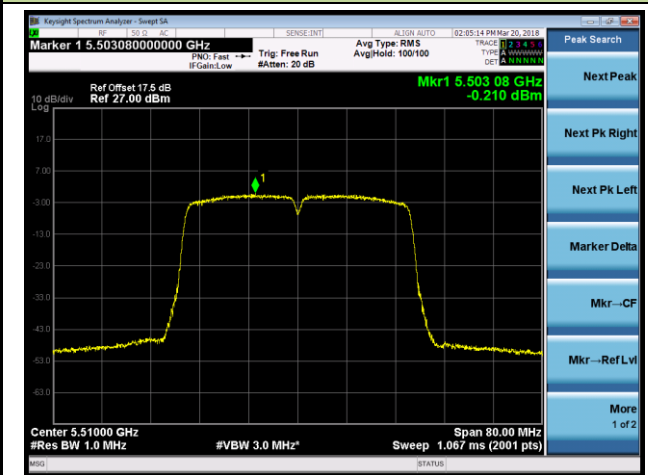

Channel 48 (5240MHz)

Channel 52 (5260MHz)

Channel 60 (5300MHz)

Channel 64 (5320MHz)

802.11n-HT40 Power Spectral Density - Ant 1 / Ant 0 + 1 (Beam-Forming Mode)

Channel 38 (5190MHz)

Channel 46 (5230MHz)

Channel 54 (5270MHz)

Channel 62 (5310MHz)

Channel 102 (5510MHz)

Channel 118 (5590MHz)

802.11ac-VHT20 Power Spectral Density - Ant 1 / Ant 0 + 1 (Beam-Forming Mode)

Channel 36 (5180MHz)

Channel 44 (5220MHz)

Channel 48 (5240MHz)

Channel 52 (5260MHz)