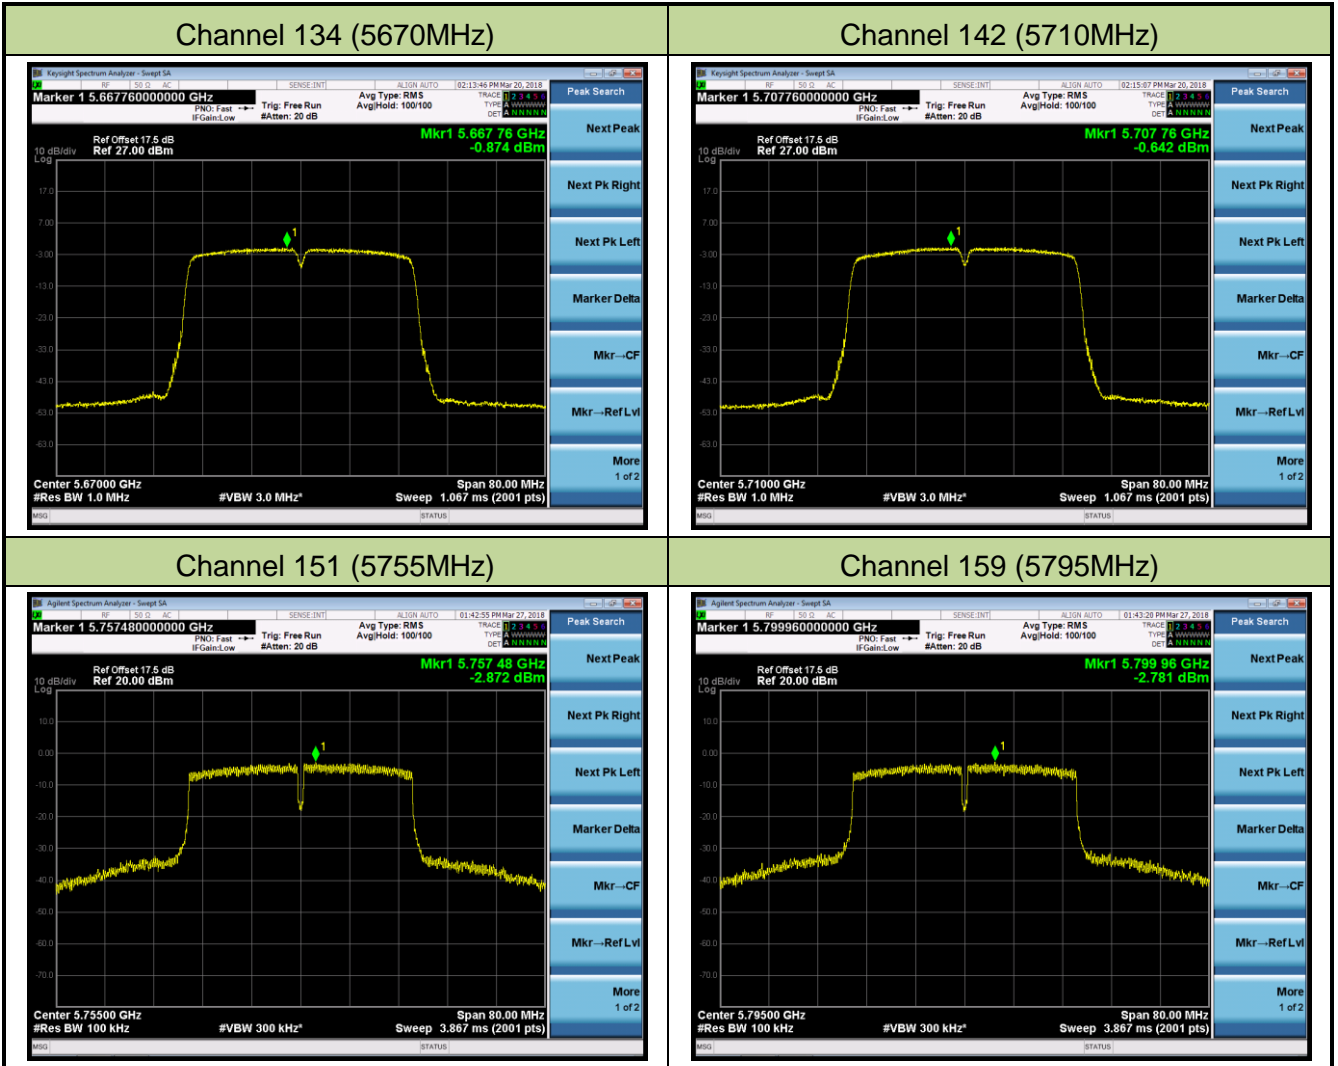

Next Peak

Next Pk Right

Next Pk Left

Marker Delta

Mkr--CF

Mkr--Ref Lvl

More
1 of 2

802.11ac-VHT40 Power Spectral Density - Ant 0 / Ant 0 + 1 (Beam-Forming Mode)

Channel 38 (5190MHz)

Channel 46 (5230MHz)

Channel 54 (5270MHz)

Channel 62 (5310MHz)

Channel 102 (5510MHz)

Channel 118 (5590MHz)

802.11ac-VHT80 Power Spectral Density - Ant 0 / Ant 0 + 1 (Beam-Forming Mode)

Channel 42 (5210MHz)

Channel 58 (5290MHz)

Channel 106 (5530MHz)

Channel 122 (5610MHz)

Channel 138 (5690MHz)

Channel 155 (5775MHz)

802.11n-HT20 Power Spectral Density - Ant 1 / Ant 0 + 1 (Beam-Forming Mode)

Channel 36 (5180MHz)

Channel 44 (5220MHz)