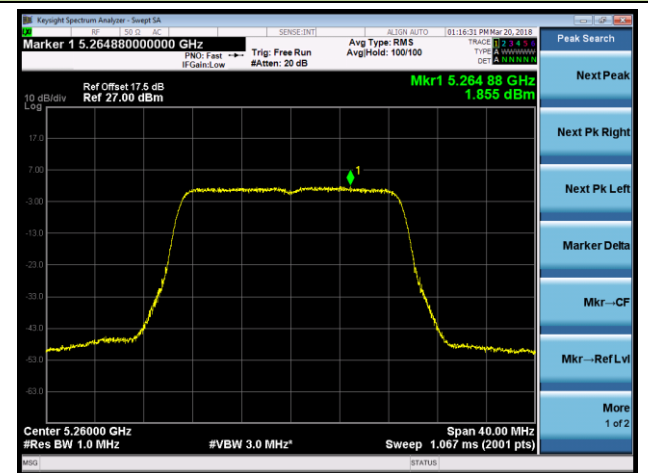

Channel 52 (5260MHz)