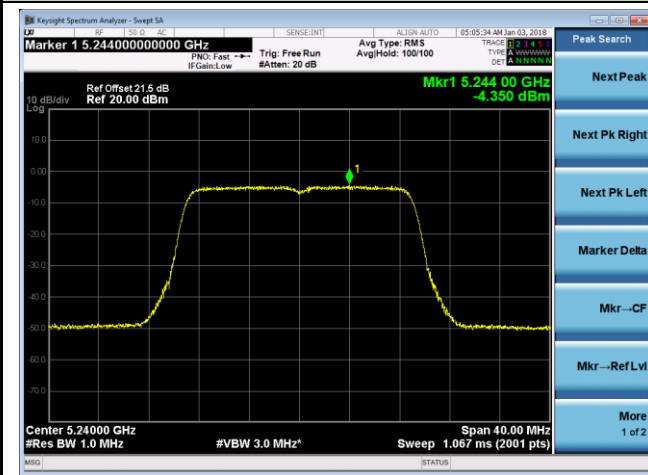

Channel 62 (5310MHz)

Channel 102 (5510MHz)

Channel 118 (5590MHz)

802.11ac-VHT20 Power Spectral Density - Ant 1 / Ant 0 + 1 (Beam-Forming Mode)

Channel 36 (5180MHz)

Channel 44 (5220MHz)

Channel 48 (5240MHz)

Channel 52 (5260MHz)

Channel 60 (5300MHz)

Channel 64 (5320MHz)