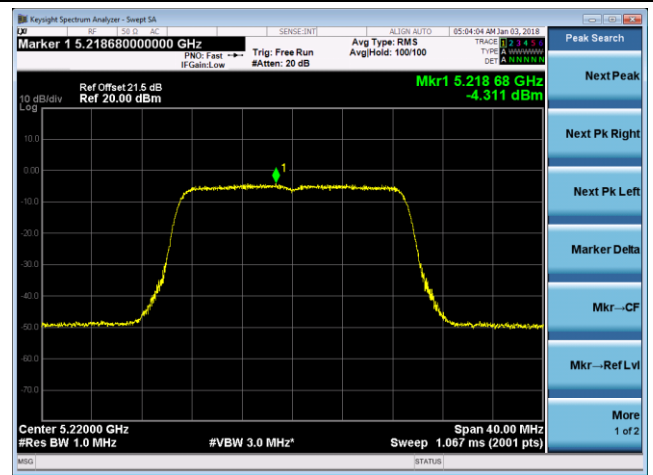

Channel 62 (5310MHz)

Channel 102 (5510MHz)

Channel 118 (5590MHz)

802.11ac-VHT20 Power Spectral Density - Ant 1 / Ant 0 + 1 (Beam-Forming Mode)

Channel 36 (5180MHz)

Channel 44 (5220MHz)

Channel 48 (5240MHz)

Channel 52 (5260MHz)

Channel 60 (5300MHz)

Channel 64 (5320MHz)