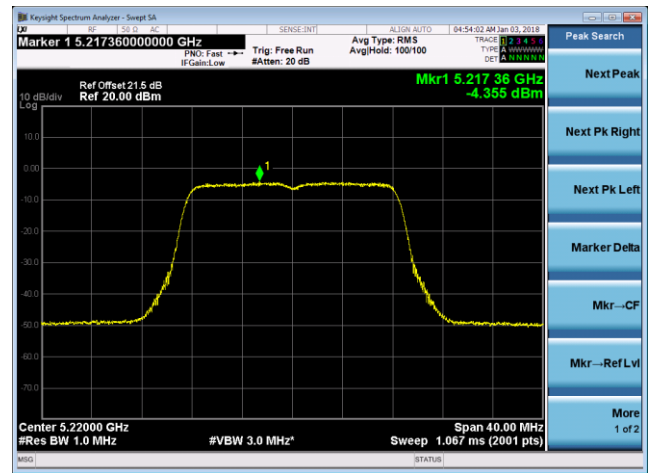

Channel 58 (5290MHz)

Channel 106 (5530MHz)

Channel 122 (5610MHz)

Channel 138 (5690MHz)

Channel 155 (5775MHz)

802.11n-HT20 Power Spectral Density - Ant 1 / Ant 0 + 1 (Beam-Forming Mode)

Channel 36 (5180MHz)

Channel 44 (5220MHz)