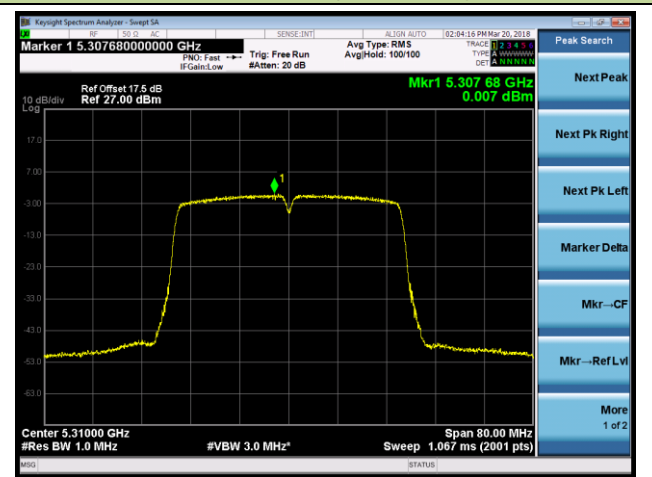

802.11n-HT40 Power Spectral Density - Ant 0 / Ant 0 + 1 (Beam-Forming Mode)

Channel 38 (5190MHz)

Channel 46 (5230MHz)

Channel 54 (5270MHz)

Channel 62 (5310MHz)

Channel 102 (5510MHz)

Channel 118 (5590MHz)

802.11ac-VHT20 Power Spectral Density - Ant 0 / Ant 0 + 1 (Beam-Forming Mode)

Next Peak

Next Pk Right

Next Pk Left

Marker Delta

Mkr--CF

Mkr--Ref Lvl

More
1 of 2

802.11ac-VHT40 Power Spectral Density - Ant 0 / Ant 0 + 1 (Beam-Forming Mode)