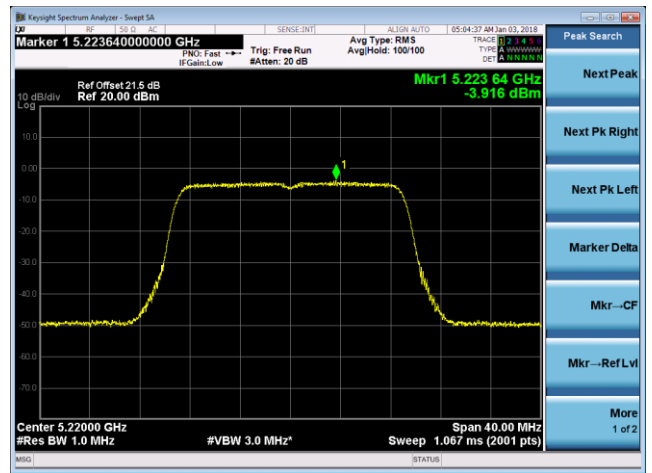

Channel 44 (5220MHz)