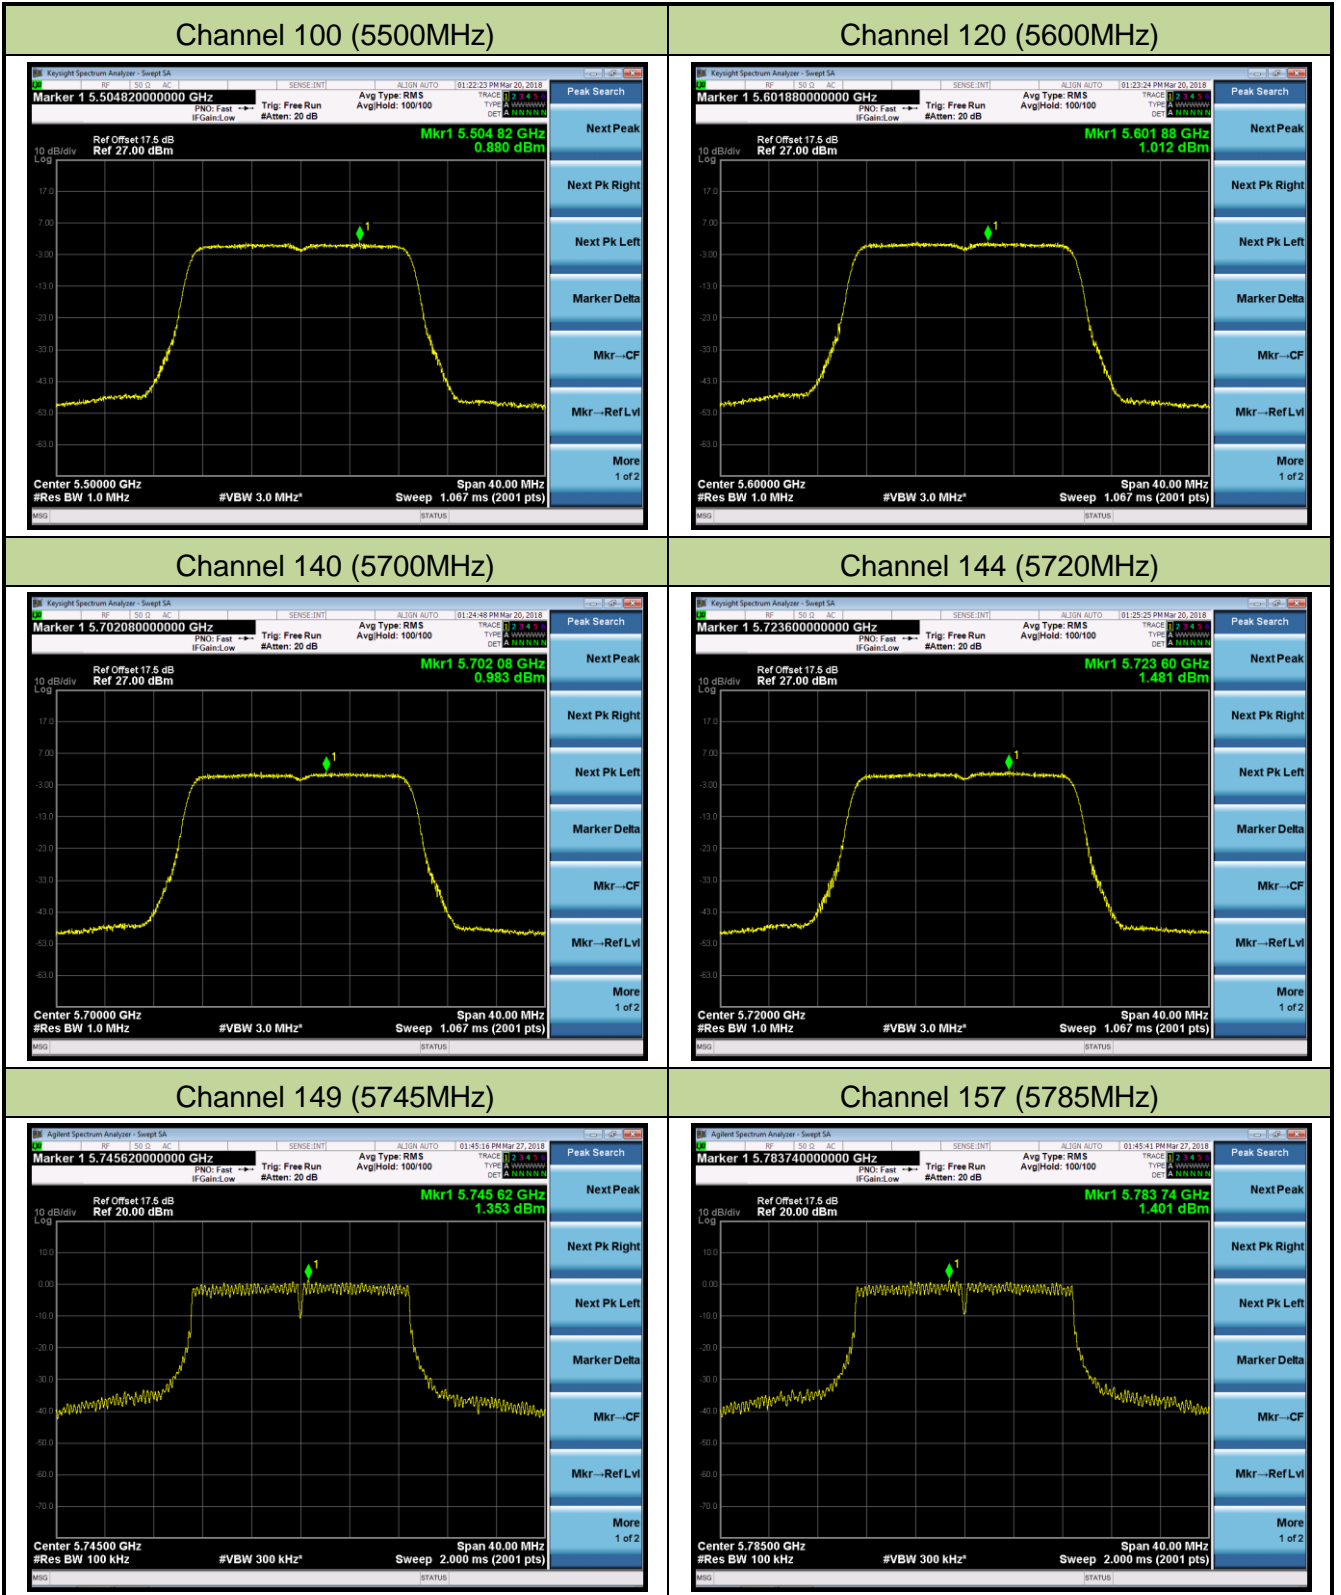

Channel 58 (5290MHz)

Channel 106 (5530MHz)

Channel 122 (5610MHz)

Channel 138 (5690MHz)

Channel 155 (5775MHz)

802.11n-HT20 Power Spectral Density - Ant 1 / Ant 0 + 1 (Beam-Forming Mode)

Channel 36 (5180MHz)

Channel 44 (5220MHz)

Channel 48 (5240MHz)

Channel 52 (5260MHz)

Channel 60 (5300MHz)

Channel 64 (5320MHz)

802.11n-HT40 Power Spectral Density - Ant 1 / Ant 0 + 1 (Beam-Forming Mode)

Channel 38 (5190MHz)

Channel 46 (5230MHz)

Channel 54 (5270MHz)

Channel 62 (5310MHz)

Channel 102 (5510MHz)

Channel 118 (5590MHz)

802.11ac-VHT20 Power Spectral Density - Ant 1 / Ant 0 + 1 (Beam-Forming Mode)

Channel 36 (5180MHz)

Channel 44 (5220MHz)

Channel 48 (5240MHz)

Channel 52 (5260MHz)

Channel 60 (5300MHz)

Channel 64 (5320MHz)