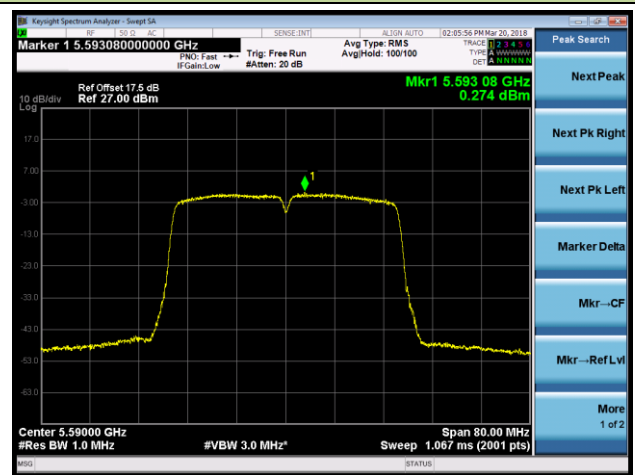

Channel 48 (5240MHz)

Channel 52 (5260MHz)

Channel 60 (5300MHz)

Channel 64 (5320MHz)

802.11n-HT40 Power Spectral Density - Ant 1 / Ant 0 + 1 (Beam-Forming Mode)

Channel 38 (5190MHz)

Channel 46 (5230MHz)

Channel 54 (5270MHz)

Channel 62 (5310MHz)

Channel 102 (5510MHz)

Channel 118 (5590MHz)

802.11ac-VHT20 Power Spectral Density - Ant 1 / Ant 0 + 1 (Beam-Forming Mode)

Channel 36 (5180MHz)

Channel 44 (5220MHz)

Channel 48 (5240MHz)

Channel 52 (5260MHz)