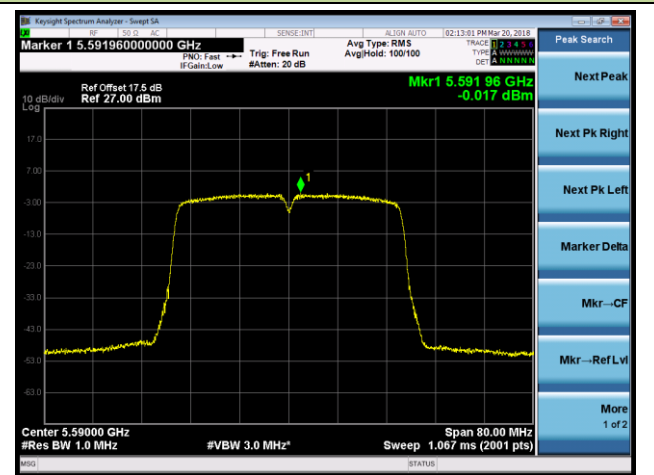

Next Peak

Next Pk Right

Next Pk Left

Marker Delta

Mkr--CF

Mkr--Ref Lvl

More
1 of 2

802.11ac-VHT40 Power Spectral Density - Ant 0 / Ant 0 + 1 (Beam-Forming Mode)

Channel 38 (5190MHz)

Channel 46 (5230MHz)

Channel 54 (5270MHz)

Channel 62 (5310MHz)

Channel 102 (5510MHz)

Channel 118 (5590MHz)

802.11ac-VHT80 Power Spectral Density - Ant 0 / Ant 0 + 1 (Beam-Forming Mode)

Channel 42 (5210MHz)