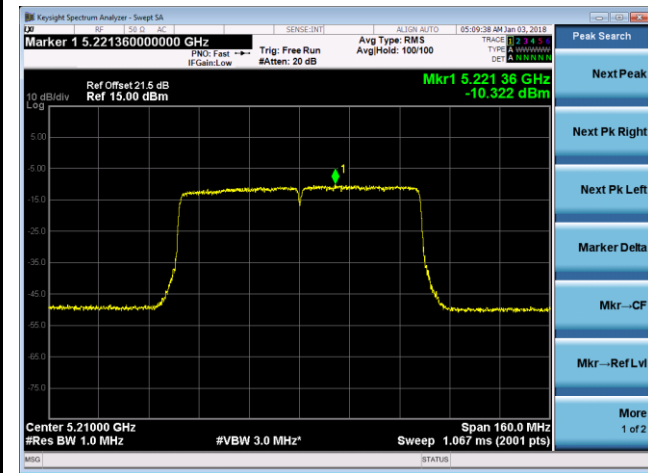

Next Peak

Next Pk Right

Next Pk Left

Marker Delta

Mkr--CF

Mkr--Ref Lvl

More
1 of 2

802.11ac-VHT40 Power Spectral Density - Ant 0 / Ant 0 + 1 (Beam-Forming Mode)

Channel 38 (5190MHz)

Channel 46 (5230MHz)

Channel 54 (5270MHz)

Channel 62 (5310MHz)

Channel 102 (5510MHz)

Channel 118 (5590MHz)

802.11ac-VHT80 Power Spectral Density - Ant 0 / Ant 0 + 1 (Beam-Forming Mode)

Channel 42 (5210MHz)