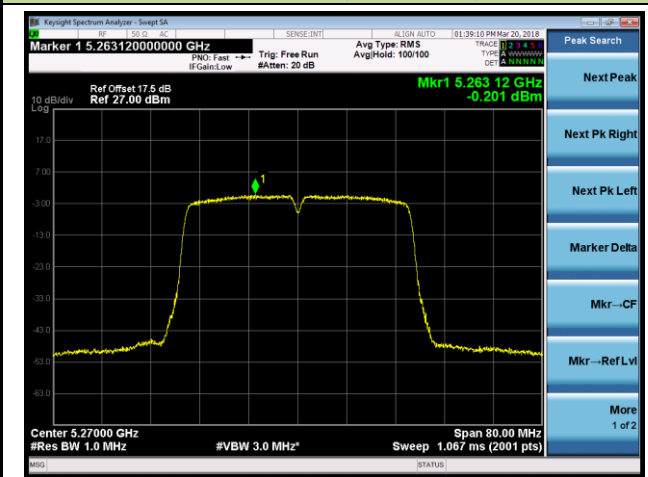

802.11n-HT40 Power Spectral Density - Ant 0 / Ant 0 + 1 (Beam-Forming Mode)

Channel 38 (5190MHz)

Channel 46 (5230MHz)

Channel 54 (5270MHz)

Channel 62 (5310MHz)

Channel 102 (5510MHz)

Channel 118 (5590MHz)

802.11ac-VHT20 Power Spectral Density - Ant 0 / Ant 0 + 1 (Beam-Forming Mode)

Next Peak

Next Pk Right

Next Pk Left

Marker Delta

Mkr--CF

Mkr--Ref Lvl

More
1 of 2

802.11ac-VHT40 Power Spectral Density - Ant 0 / Ant 0 + 1 (Beam-Forming Mode)