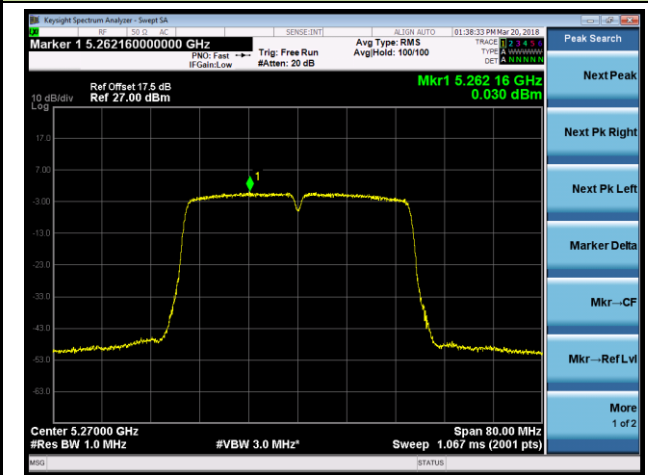

Channel 48 (5240MHz)

Channel 52 (5260MHz)

Channel 60 (5300MHz)

Channel 64 (5320MHz)

802.11n-HT40 Power Spectral Density - Ant 1 / Ant 0 + 1 (Beam-Forming Mode)

Channel 38 (5190MHz)

Channel 46 (5230MHz)

Channel 54 (5270MHz)

Channel 62 (5310MHz)

Channel 102 (5510MHz)

Channel 118 (5590MHz)

802.11ac-VHT20 Power Spectral Density - Ant 1 / Ant 0 + 1 (Beam-Forming Mode)

Channel 36 (5180MHz)

Channel 44 (5220MHz)

Channel 48 (5240MHz)

Channel 52 (5260MHz)