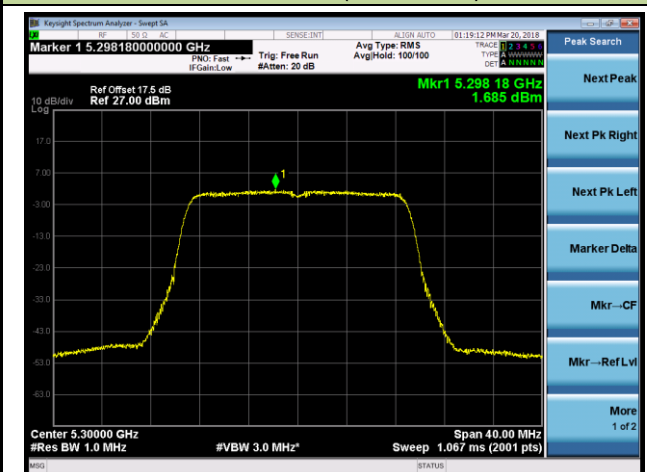

Channel 60 (5300MHz)