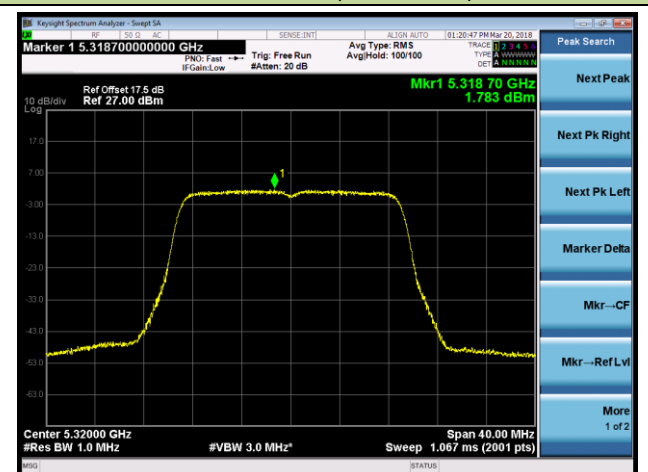

Channel 48 (5240MHz)

Channel 52 (5260MHz)

Channel 60 (5300MHz)

Channel 64 (5320MHz)

802.11n-HT40 Power Spectral Density - Ant 1 / Ant 0 + 1 (Beam-Forming Mode)

Channel 38 (5190MHz)

Channel 46 (5230MHz)

Channel 54 (5270MHz)

Channel 62 (5310MHz)

Channel 102 (5510MHz)

Channel 118 (5590MHz)

802.11ac-VHT20 Power Spectral Density - Ant 1 / Ant 0 + 1 (Beam-Forming Mode)

Channel 36 (5180MHz)

Channel 44 (5220MHz)

Channel 48 (5240MHz)

Channel 52 (5260MHz)