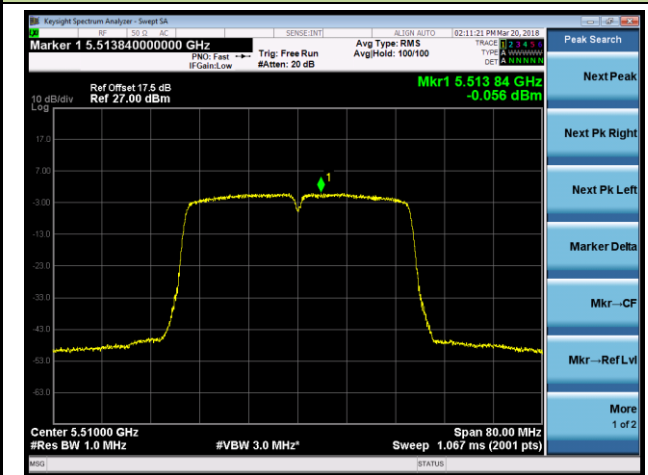

Next Peak

Next Pk Right

Next Pk Left

Marker Delta

Mkr--CF

Mkr--Ref Lvl

More
1 of 2

802.11ac-VHT40 Power Spectral Density - Ant 0 / Ant 0 + 1 (Beam-Forming Mode)

Channel 38 (5190MHz)

Channel 46 (5230MHz)

Channel 54 (5270MHz)

Channel 62 (5310MHz)

Channel 102 (5510MHz)

Channel 118 (5590MHz)

802.11ac-VHT80 Power Spectral Density - Ant 0 / Ant 0 + 1 (Beam-Forming Mode)

Channel 42 (5210MHz)

Channel 58 (5290MHz)

Channel 106 (5530MHz)

Channel 122 (5610MHz)

Channel 138 (5690MHz)

Channel 155 (5775MHz)

802.11n-HT20 Power Spectral Density - Ant 1 / Ant 0 + 1 (Beam-Forming Mode)

Channel 36 (5180MHz)

Channel 44 (5220MHz)