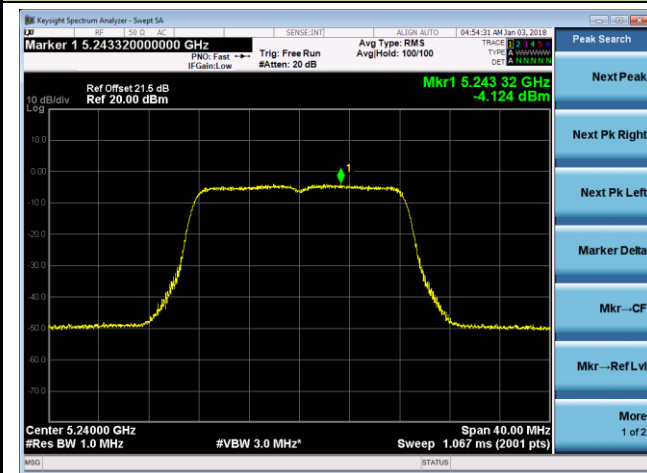

Channel 38 (5190MHz)

Channel 46 (5230MHz)

Channel 54 (5270MHz)

Channel 62 (5310MHz)

Channel 102 (5510MHz)

Channel 118 (5590MHz)

802.11ac-VHT80 Power Spectral Density - Ant 0 / Ant 0 + 1 (Beam-Forming Mode)

Channel 42 (5210MHz)

Channel 58 (5290MHz)

Channel 106 (5530MHz)

Channel 122 (5610MHz)

Channel 138 (5690MHz)

Channel 155 (5775MHz)

802.11n-HT20 Power Spectral Density - Ant 1 / Ant 0 + 1 (Beam-Forming Mode)

Channel 36 (5180MHz)

Channel 44 (5220MHz)

Channel 48 (5240MHz)

Channel 52 (5260MHz)

Channel 60 (5300MHz)

Channel 64 (5320MHz)

802.11n-HT40 Power Spectral Density - Ant 1 / Ant 0 + 1 (Beam-Forming Mode)

Channel 38 (5190MHz)

Channel 46 (5230MHz)

Channel 54 (5270MHz)