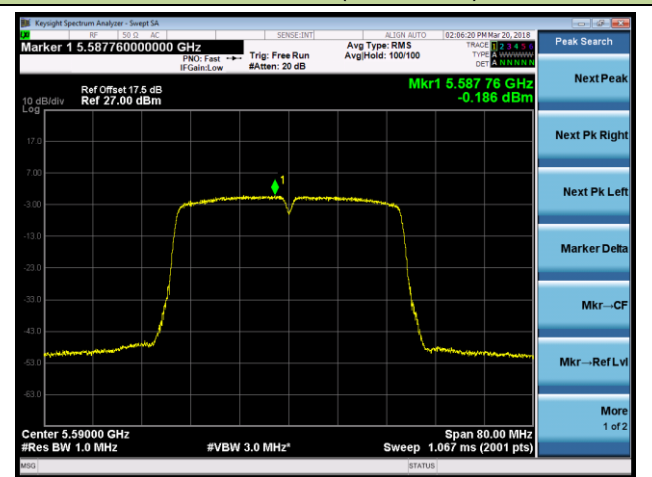

802.11n-HT40 Power Spectral Density - Ant 0 / Ant 0 + 1 (Beam-Forming Mode)

Channel 38 (5190MHz)

Channel 46 (5230MHz)

Channel 54 (5270MHz)

Channel 62 (5310MHz)

Channel 102 (5510MHz)

Channel 118 (5590MHz)

802.11ac-VHT20 Power Spectral Density - Ant 0 / Ant 0 + 1 (Beam-Forming Mode)

Next Peak

Next Pk Right

Next Pk Left

Marker Delta

Mkr--CF

Mkr--Ref Lvl

More
1 of 2

802.11ac-VHT40 Power Spectral Density - Ant 0 / Ant 0 + 1 (Beam-Forming Mode)