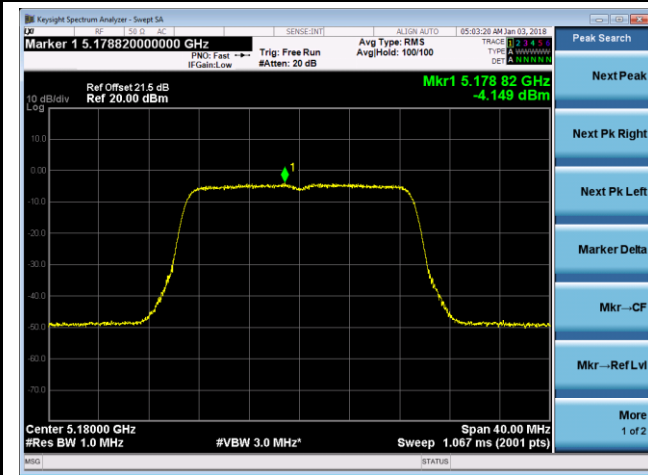

Channel 62 (5310MHz)

Channel 102 (5510MHz)

Channel 118 (5590MHz)

802.11ac-VHT20 Power Spectral Density - Ant 1 / Ant 0 + 1 (Beam-Forming Mode)

Channel 36 (5180MHz)

Channel 44 (5220MHz)

Channel 48 (5240MHz)

Channel 52 (5260MHz)

Channel 60 (5300MHz)

Channel 64 (5320MHz)