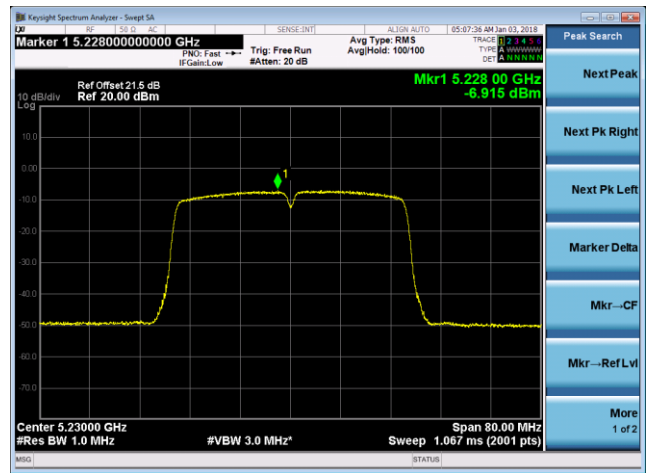

Next Peak

Next Pk Right

Next Pk Left

Marker Delta

Mkr--CF

Mkr--Ref Lvl

More
1 of 2

802.11ac-VHT40 Power Spectral Density - Ant 0 / Ant 0 + 1 (Beam-Forming Mode)

Channel 38 (5190MHz)

Channel 46 (5230MHz)

Channel 54 (5270MHz)

Channel 62 (5310MHz)

Channel 102 (5510MHz)

Channel 118 (5590MHz)

802.11ac-VHT80 Power Spectral Density - Ant 0 / Ant 0 + 1 (Beam-Forming Mode)

Channel 42 (5210MHz)