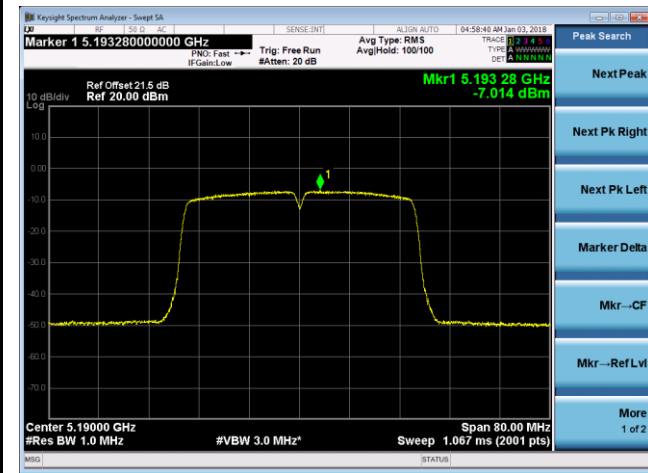

Channel 48 (5240MHz)

Channel 52 (5260MHz)

Channel 60 (5300MHz)

Channel 64 (5320MHz)

802.11n-HT40 Power Spectral Density - Ant 1 / Ant 0 + 1 (Beam-Forming Mode)

Channel 38 (5190MHz)

Channel 46 (5230MHz)

Channel 54 (5270MHz)

Channel 62 (5310MHz)

Channel 102 (5510MHz)

Channel 118 (5590MHz)

802.11ac-VHT20 Power Spectral Density - Ant 1 / Ant 0 + 1 (Beam-Forming Mode)

Channel 36 (5180MHz)

Channel 44 (5220MHz)

Channel 48 (5240MHz)

Channel 52 (5260MHz)