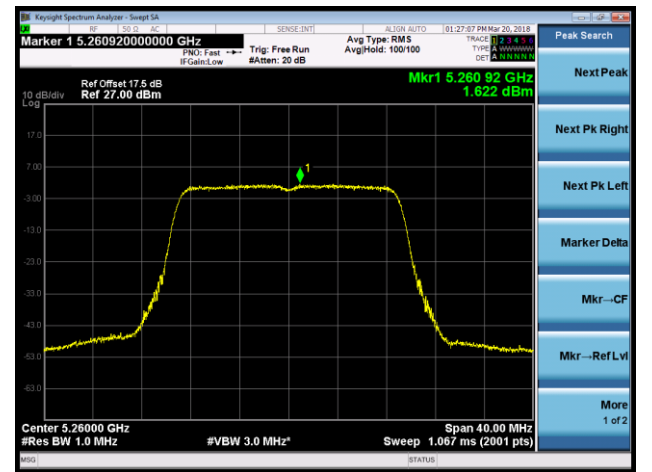

Channel 36 (5180MHz)

Channel 44 (5220MHz)

Channel 48 (5240MHz)

Channel 52 (5260MHz)

Channel 60 (5300MHz)

Channel 64 (5320MHz)

Channel 165 (5825MHz)

Peak Search

Next Peak

Next Pk Right

Next Pk Left

Marker Delta

Mkr--CF

Mkr--Ref Lvl

More
1 of 2

802.11ac-VHT40 Power Spectral Density - Ant 0 / Ant 0 + 1 (Beam-Forming Mode)