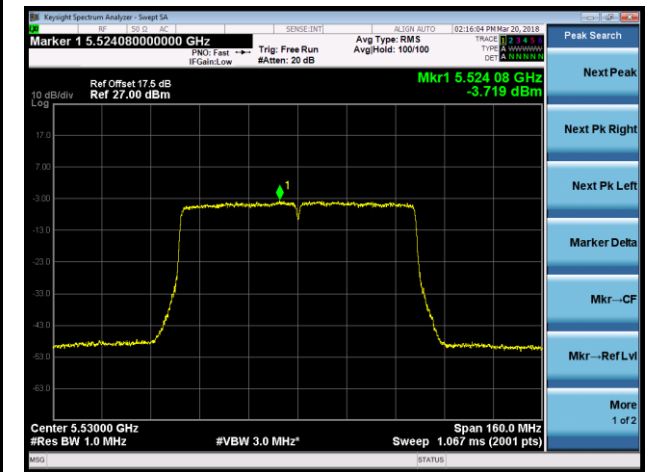

Channel 106 (5530MHz)