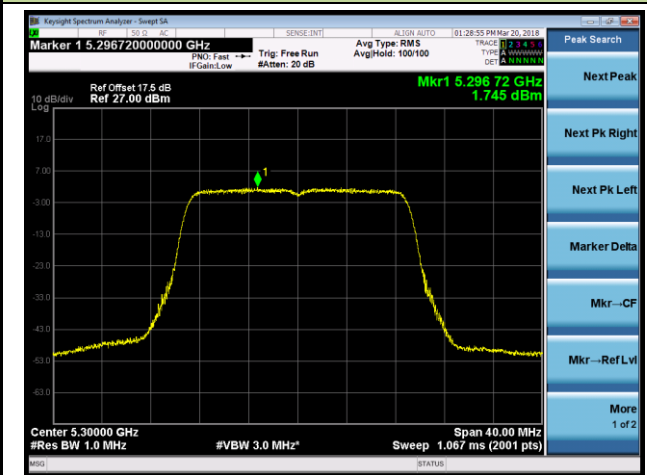

Channel 36 (5180MHz)

Channel 44 (5220MHz)

Channel 48 (5240MHz)

Channel 52 (5260MHz)

Channel 60 (5300MHz)

Channel 64 (5320MHz)

Channel 165 (5825MHz)

Peak Search

Next Peak

Next Pk Right

Next Pk Left

Marker Delta

Mkr--CF

Mkr--Ref Lvl

More
1 of 2

802.11ac-VHT40 Power Spectral Density - Ant 0 / Ant 0 + 1 (Beam-Forming Mode)