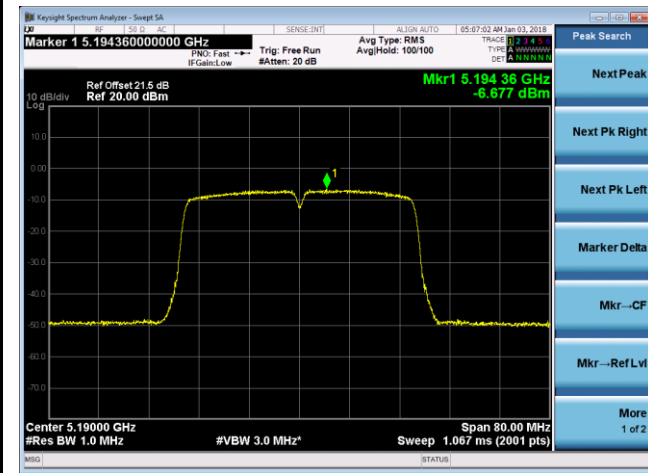

Next Peak

Next Pk Right

Next Pk Left

Marker Delta

Mkr--CF

Mkr--Ref Lvl

More
1 of 2

802.11ac-VHT40 Power Spectral Density - Ant 0 / Ant 0 + 1 (Beam-Forming Mode)

Channel 38 (5190MHz)

Channel 46 (5230MHz)

Channel 54 (5270MHz)

Channel 62 (5310MHz)

Channel 102 (5510MHz)

Channel 118 (5590MHz)

802.11ac-VHT80 Power Spectral Density - Ant 0 / Ant 0 + 1 (Beam-Forming Mode)

Channel 42 (5210MHz)