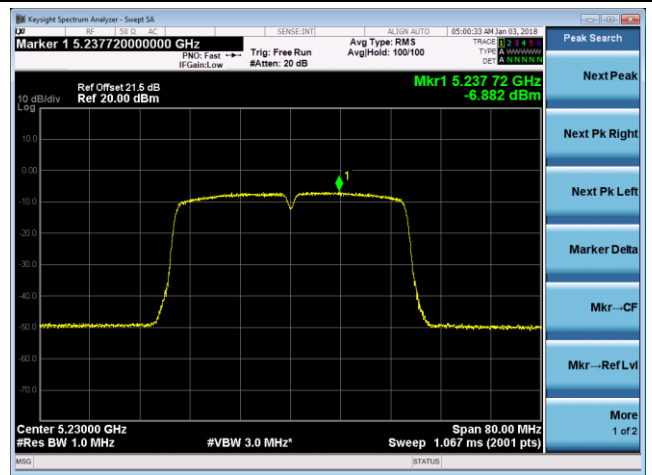

802.11n-HT40 Power Spectral Density - Ant 0 / Ant 0 + 1 (Beam-Forming Mode)

Channel 38 (5190MHz)

Channel 46 (5230MHz)

Channel 54 (5270MHz)

Channel 62 (5310MHz)

Channel 102 (5510MHz)

Channel 118 (5590MHz)

802.11ac-VHT20 Power Spectral Density - Ant 0 / Ant 0 + 1 (Beam-Forming Mode)

Next Peak

Next Pk Right

Next Pk Left

Marker Delta

Mkr--CF

Mkr--Ref Lvl

More
1 of 2

802.11ac-VHT40 Power Spectral Density - Ant 0 / Ant 0 + 1 (Beam-Forming Mode)