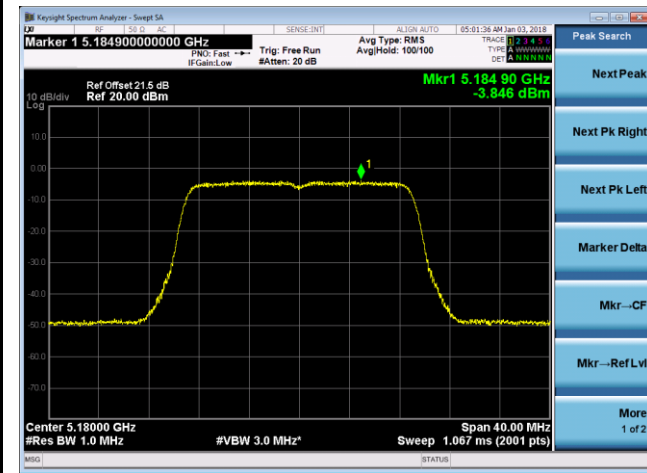

802.11n-HT40 Power Spectral Density - Ant 0 / Ant 0 + 1 (Beam-Forming Mode)

Channel 38 (5190MHz)

Channel 46 (5230MHz)

Channel 54 (5270MHz)

Channel 62 (5310MHz)

Channel 102 (5510MHz)

Channel 118 (5590MHz)

802.11ac-VHT20 Power Spectral Density - Ant 0 / Ant 0 + 1 (Beam-Forming Mode)

Channel 36 (5180MHz)

Channel 44 (5220MHz)

Channel 48 (5240MHz)

Channel 52 (5260MHz)

Channel 60 (5300MHz)

Channel 64 (5320MHz)

Channel 165 (5825MHz)

Peak Search

Next Peak

Next Pk Right

Next Pk Left

Marker Delta

Mkr--CF

Mkr--Ref Lvl

More
1 of 2

802.11ac-VHT40 Power Spectral Density - Ant 0 / Ant 0 + 1 (Beam-Forming Mode)