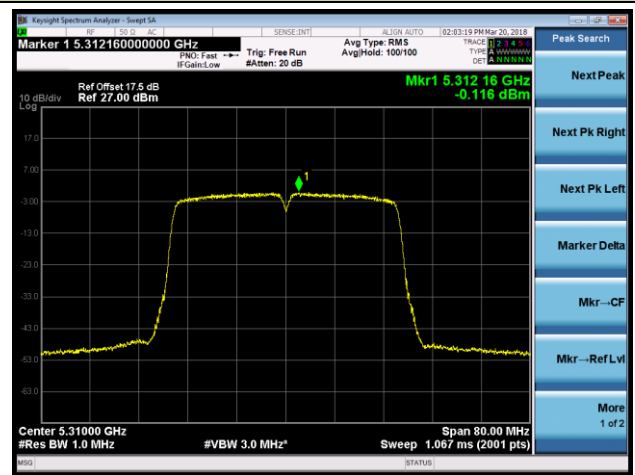

Channel 48 (5240MHz)

Channel 52 (5260MHz)

Channel 60 (5300MHz)

Channel 64 (5320MHz)

802.11n-HT40 Power Spectral Density - Ant 1 / Ant 0 + 1 (Beam-Forming Mode)

Channel 38 (5190MHz)

Channel 46 (5230MHz)

Channel 54 (5270MHz)

Channel 62 (5310MHz)

Channel 102 (5510MHz)

Channel 118 (5590MHz)

802.11ac-VHT20 Power Spectral Density - Ant 1 / Ant 0 + 1 (Beam-Forming Mode)

Channel 36 (5180MHz)

Channel 44 (5220MHz)

Channel 48 (5240MHz)

Channel 52 (5260MHz)