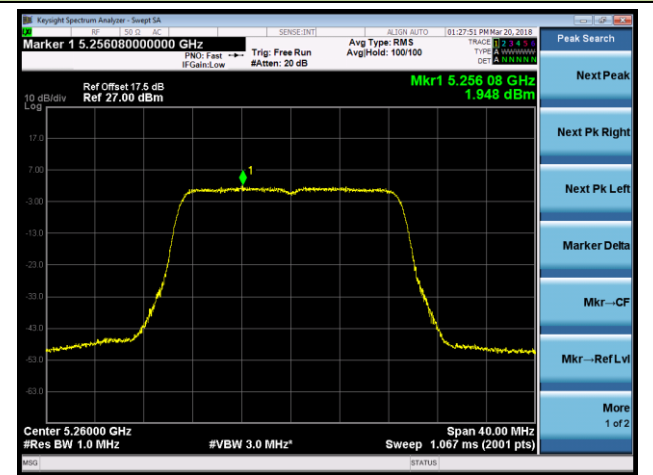

Channel 62 (5310MHz)

Channel 102 (5510MHz)

Channel 118 (5590MHz)

802.11ac-VHT20 Power Spectral Density - Ant 1 / Ant 0 + 1 (Beam-Forming Mode)

Channel 36 (5180MHz)

Channel 44 (5220MHz)

Channel 48 (5240MHz)

Channel 52 (5260MHz)

Channel 60 (5300MHz)

Channel 64 (5320MHz)