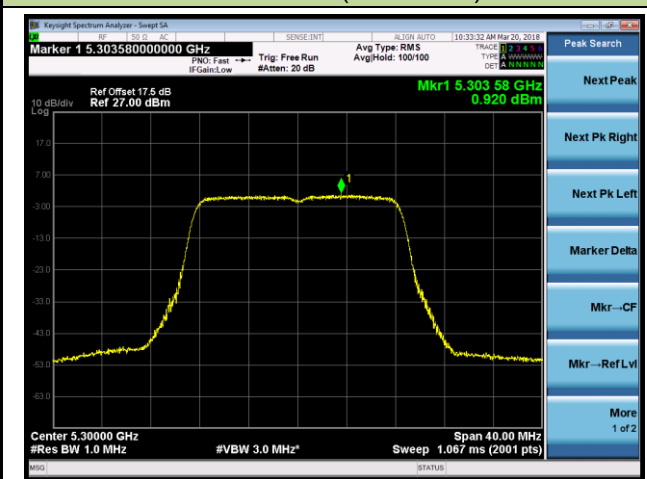

## 802.11a Power Spectral Density - Ant 0 / Ant 0 + 1 (CDD Mode)

Channel 36 (5180MHz)

Channel 44 (5220MHz)

Channel 48 (5240MHz)

Channel 52 (5260MHz)

Channel 60 (5300MHz)

Channel 64 (5320MHz)

## 802.11n-HT20 Power Spectral Density - Ant 0 / Ant 0 + 1 (CDD Mode)

Channel 36 (5180MHz)

Channel 44 (5220MHz)

Channel 48 (5240MHz)

Channel 52 (5260MHz)

Channel 60 (5300MHz)

Channel 64 (5320MHz)

802.11n-HT40 Power Spectral Density - Ant 0 / Ant 0 + 1 (CDD Mode)