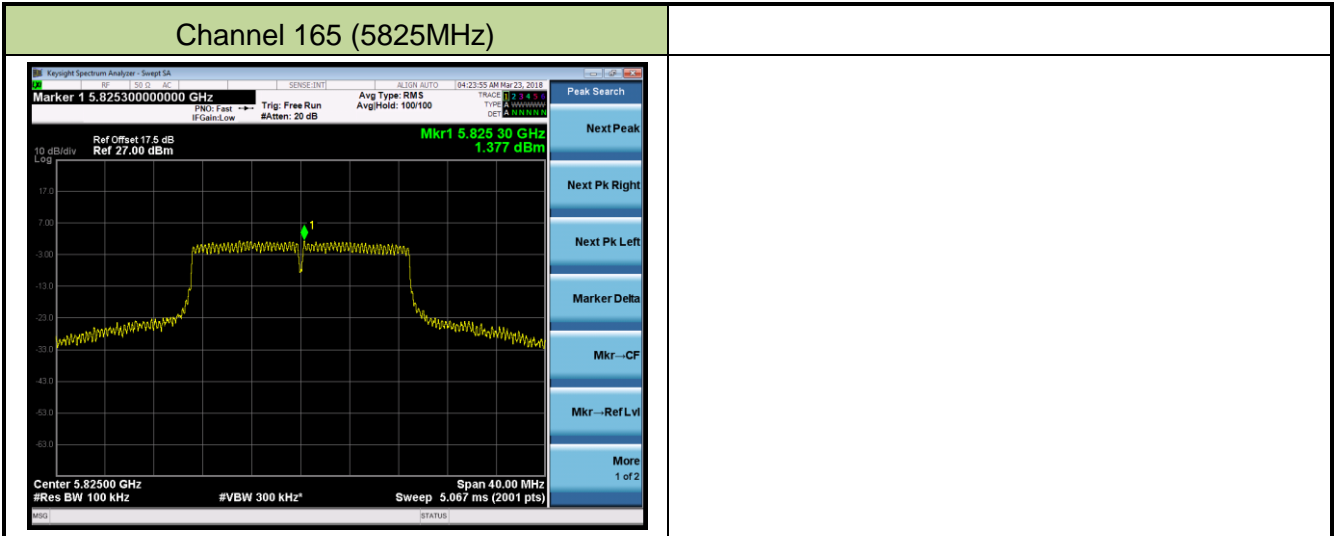

## 802.11n-HT20 Power Spectral Density - Ant 0 / Ant 0 + 1 (CDD Mode)

Channel 36 (5180MHz)

Channel 44 (5220MHz)

Channel 48 (5240MHz)

Channel 52 (5260MHz)

Channel 60 (5300MHz)

Channel 64 (5320MHz)

802.11n-HT40 Power Spectral Density - Ant 0 / Ant 0 + 1 (CDD Mode)