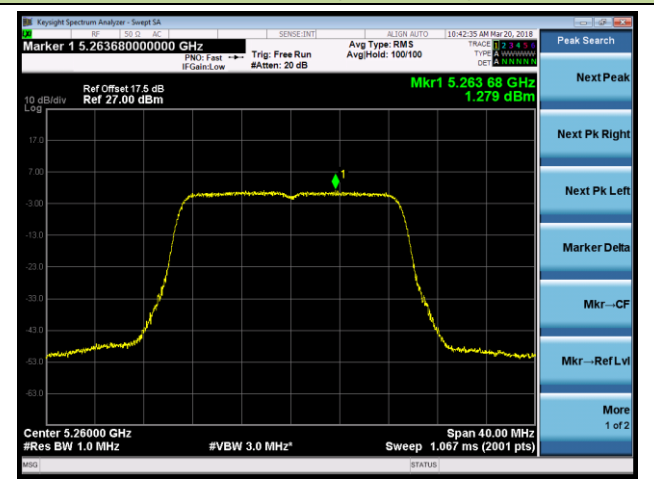

## 802.11n-HT20 Power Spectral Density - Ant 0 / Ant 0 + 1 (CDD Mode)

Channel 36 (5180MHz)

Channel 44 (5220MHz)

Channel 48 (5240MHz)

Channel 52 (5260MHz)

Channel 60 (5300MHz)

Channel 64 (5320MHz)

802.11n-HT40 Power Spectral Density - Ant 0 / Ant 0 + 1 (CDD Mode)

Channel 38 (5190MHz)

Channel 46 (5230MHz)

Channel 54 (5270MHz)

Channel 62 (5310MHz)

Channel 102 (5510MHz)

Channel 118 (5590MHz)

802.11ac-VHT20 Power Spectral Density - Ant 0 / Ant 0 + 1 (CDD Mode)

Channel 36 (5180MHz)