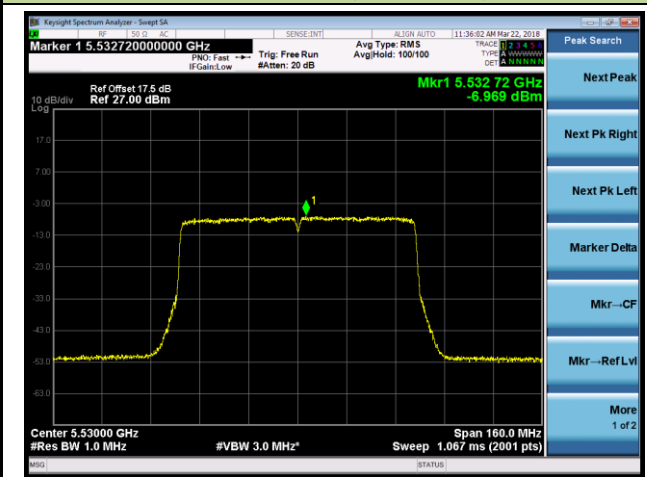

## 802.11ac-VHT80 Power Spectral Density - Ant 0 / Ant 0 + 1 (CDD Mode)

Channel 42 (5210MHz)

Channel 58 (5290MHz)

Channel 106 (5530MHz)

Channel 122 (5610MHz)

Channel 138 (5690MHz)

Channel 155 (5775MHz)

## 802.11a Power Spectral Density - Ant 1 / Ant 0 + 1 (CDD Mode)

Channel 36 (5180MHz)

Channel 44 (5220MHz)

Channel 48 (5240MHz)

Channel 52 (5260MHz)

Channel 60 (5300MHz)

Channel 64 (5320MHz)