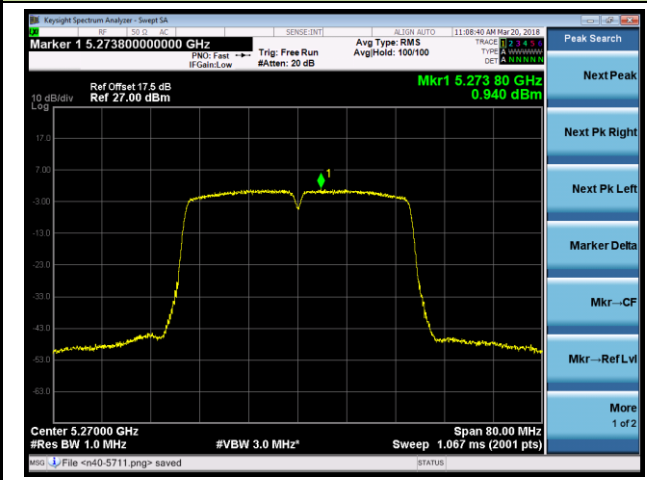

Channel 54 (5270MHz)