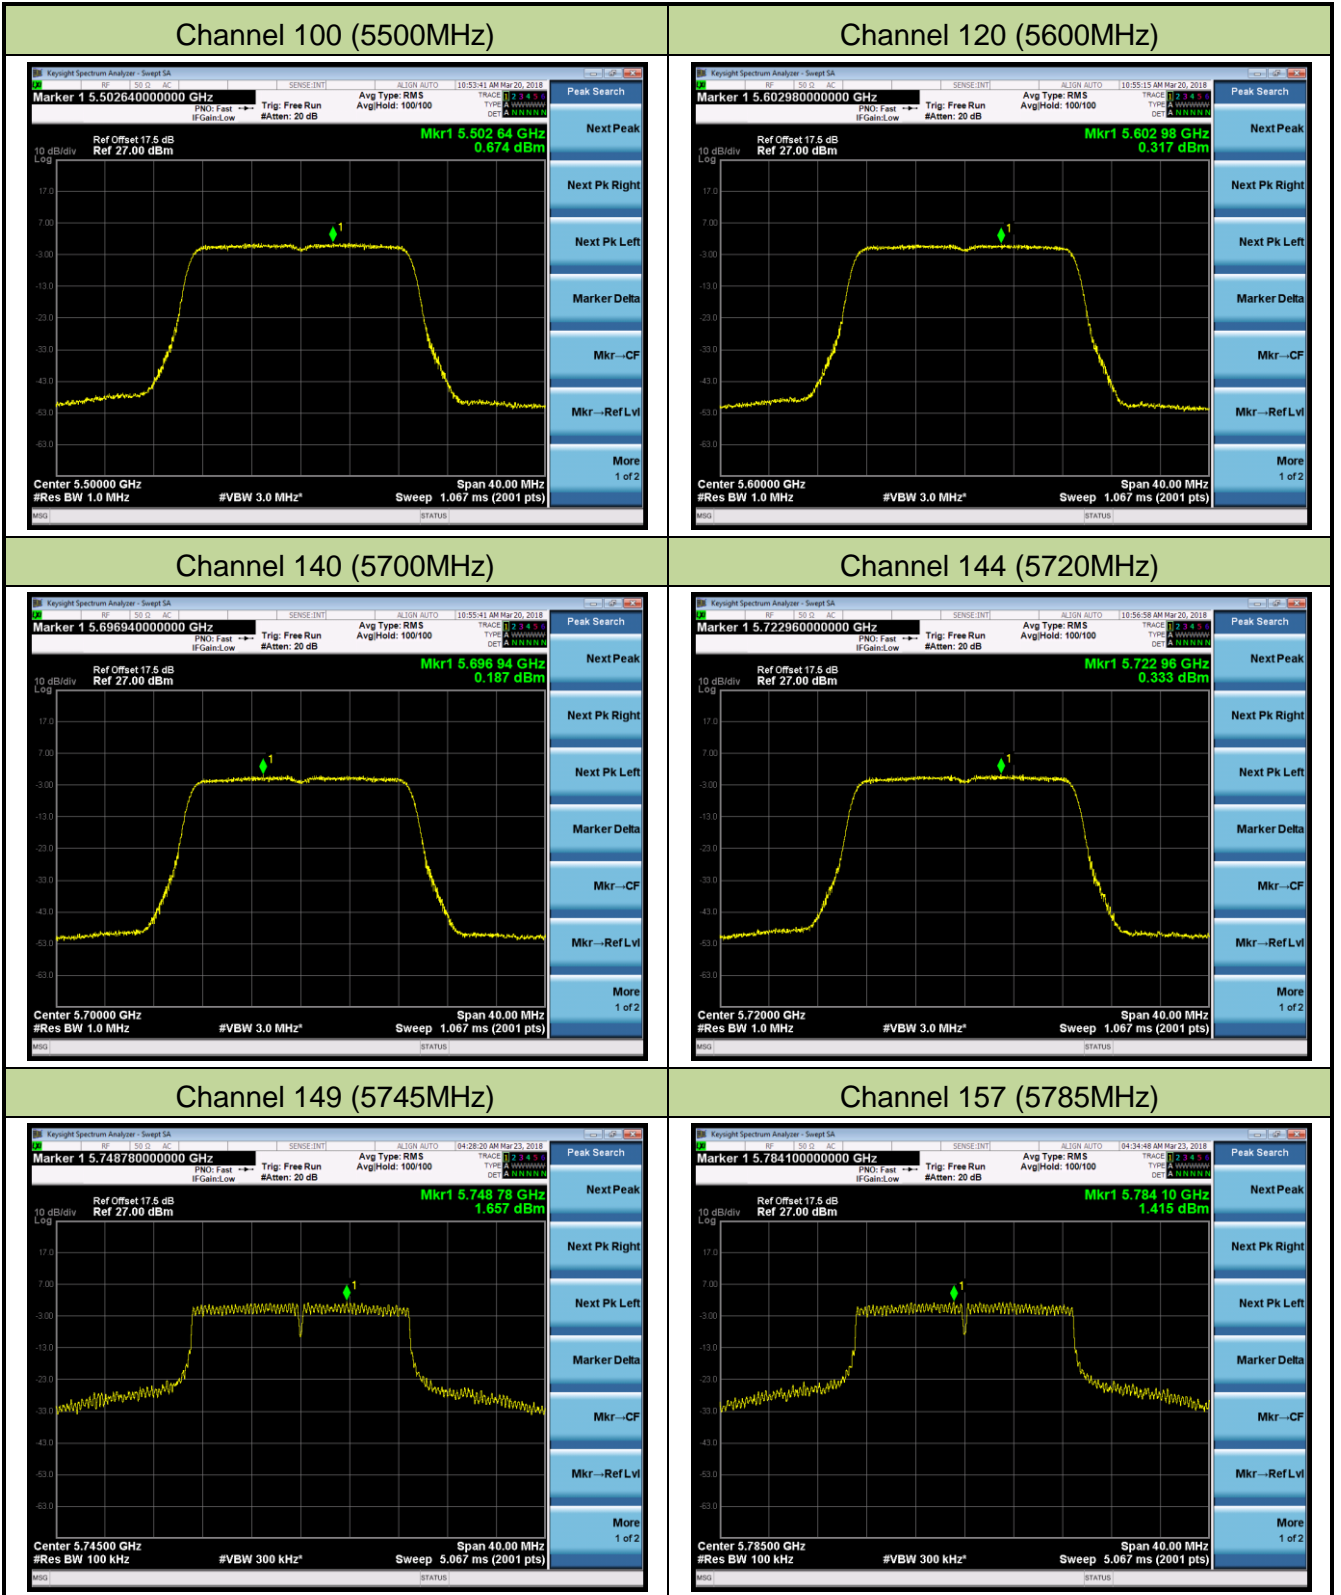

## 802.11a Power Spectral Density - Ant 0 / Ant 0 + 1 (CDD Mode)

Channel 36 (5180MHz)

Channel 44 (5220MHz)

Channel 48 (5240MHz)

Channel 52 (5260MHz)

Channel 60 (5300MHz)

Channel 64 (5320MHz)

Channel 44 (5220MHz)

Channel 48 (5240MHz)

Channel 52 (5260MHz)

Channel 60 (5300MHz)

Channel 64 (5320MHz)

802.11ac-VHT40 Power Spectral Density - Ant 0 / Ant 0 + 1 (CDD Mode)

Channel 38 (5190MHz)

Channel 46 (5230MHz)

Channel 54 (5270MHz)

Channel 62 (5310MHz)

Channel 102 (5510MHz)

Channel 118 (5590MHz)

## 802.11ac-VHT80 Power Spectral Density - Ant 0 / Ant 0 + 1 (CDD Mode)

Channel 42 (5210MHz)

Channel 58 (5290MHz)

Channel 106 (5530MHz)

Channel 122 (5610MHz)

Channel 138 (5690MHz)

Channel 155 (5775MHz)