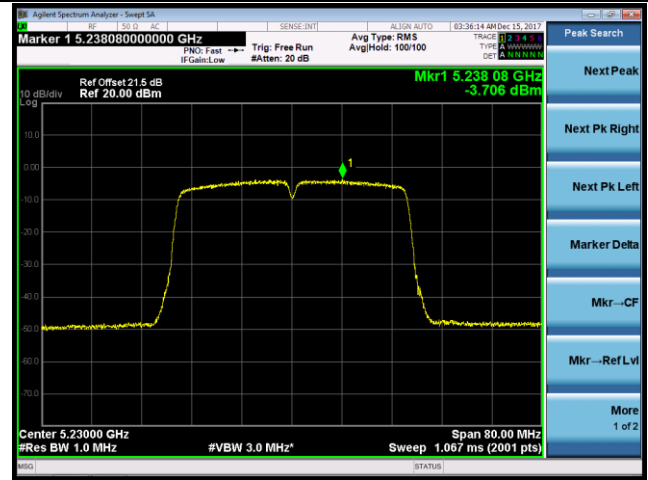

## 802.11n-HT20 Power Spectral Density - Ant 0 / Ant 0 + 1 (CDD Mode)

Channel 36 (5180MHz)

Channel 44 (5220MHz)

Channel 48 (5240MHz)

Channel 52 (5260MHz)

Channel 60 (5300MHz)

Channel 64 (5320MHz)

802.11n-HT40 Power Spectral Density - Ant 0 / Ant 0 + 1 (CDD Mode)

Channel 38 (5190MHz)

Channel 46 (5230MHz)

Channel 54 (5270MHz)

Channel 62 (5310MHz)

Channel 102 (5510MHz)

Channel 118 (5590MHz)

802.11ac-VHT20 Power Spectral Density - Ant 0 / Ant 0 + 1 (CDD Mode)

Channel 36 (5180MHz)