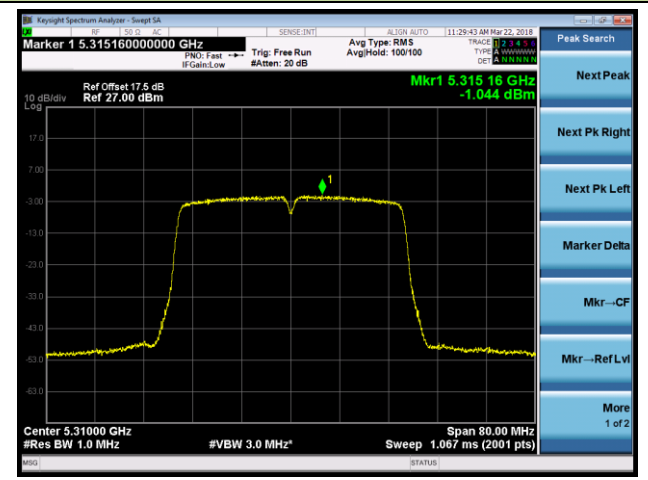

Channel 62 (5310MHz)