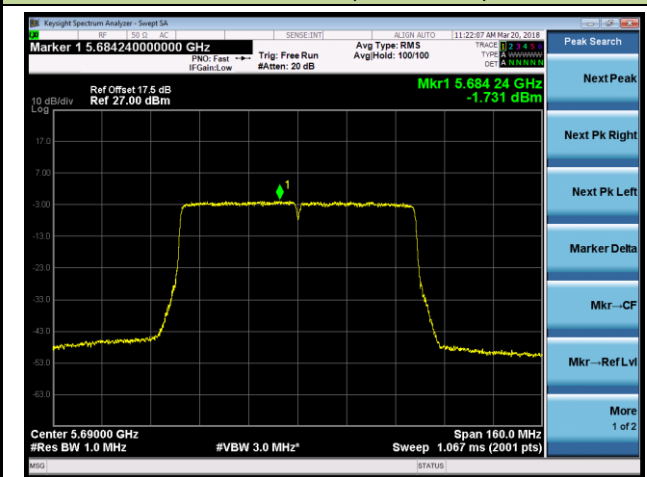

## 802.11ac-VHT80 Power Spectral Density - Ant 0 / Ant 0 + 1 (CDD Mode)

Channel 42 (5210MHz)

Channel 58 (5290MHz)

Channel 106 (5530MHz)

Channel 122 (5610MHz)

Channel 138 (5690MHz)

Channel 155 (5775MHz)

## 802.11a Power Spectral Density - Ant 1 / Ant 0 + 1 (CDD Mode)

Channel 36 (5180MHz)

Channel 44 (5220MHz)

Channel 48 (5240MHz)

Channel 52 (5260MHz)

Channel 60 (5300MHz)

Channel 64 (5320MHz)