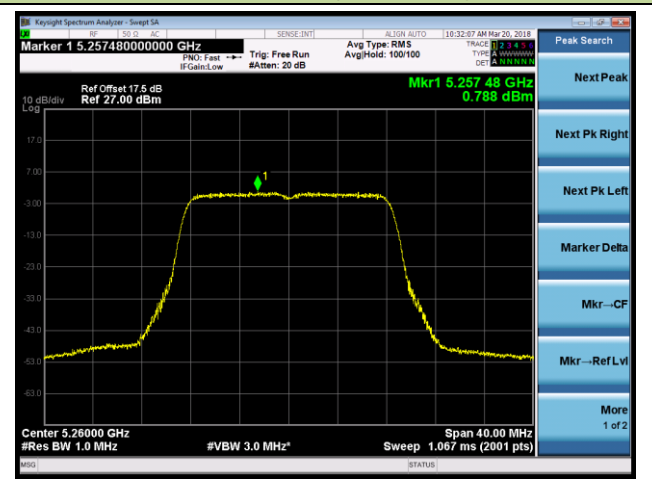

## 802.11a Power Spectral Density - Ant 0 / Ant 0 + 1 (CDD Mode)

Channel 36 (5180MHz)

Channel 44 (5220MHz)

Channel 48 (5240MHz)

Channel 52 (5260MHz)

Channel 60 (5300MHz)

Channel 64 (5320MHz)

## 802.11n-HT20 Power Spectral Density - Ant 0 / Ant 0 + 1 (CDD Mode)

Channel 36 (5180MHz)

Channel 44 (5220MHz)

Channel 48 (5240MHz)

Channel 52 (5260MHz)

Channel 60 (5300MHz)

Channel 64 (5320MHz)

802.11n-HT40 Power Spectral Density - Ant 0 / Ant 0 + 1 (CDD Mode)