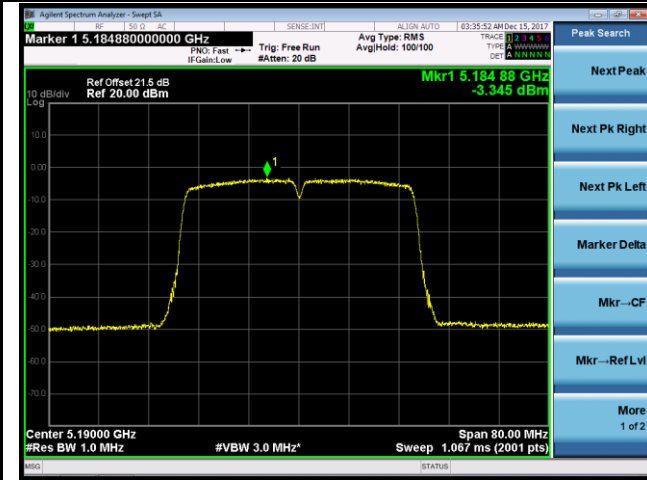

## 802.11n-HT20 Power Spectral Density - Ant 0 / Ant 0 + 1 (CDD Mode)

Channel 36 (5180MHz)

Channel 44 (5220MHz)

Channel 48 (5240MHz)

Channel 52 (5260MHz)

Channel 60 (5300MHz)

Channel 64 (5320MHz)

802.11n-HT40 Power Spectral Density - Ant 0 / Ant 0 + 1 (CDD Mode)

Channel 38 (5190MHz)

Channel 46 (5230MHz)

Channel 54 (5270MHz)

Channel 62 (5310MHz)

Channel 102 (5510MHz)

Channel 118 (5590MHz)

802.11ac-VHT20 Power Spectral Density - Ant 0 / Ant 0 + 1 (CDD Mode)

Channel 36 (5180MHz)