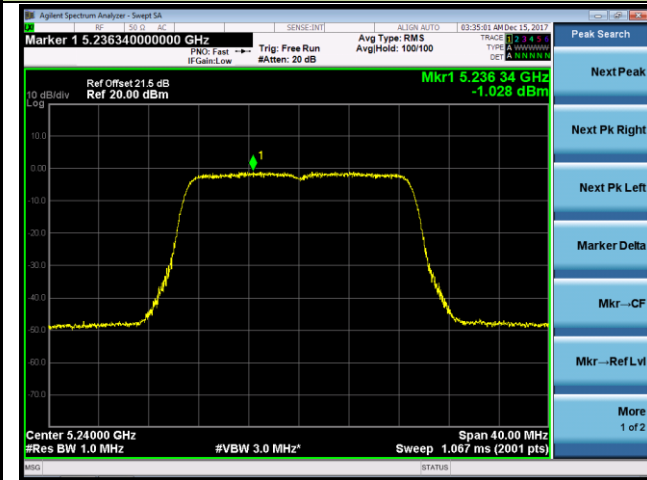

Channel 38 (5190MHz)

Channel 46 (5230MHz)

Channel 54 (5270MHz)

Channel 62 (5310MHz)

Channel 102 (5510MHz)

Channel 118 (5590MHz)

802.11ac-VHT20 Power Spectral Density - Ant 0 / Ant 0 + 1 (CDD Mode)

Channel 36 (5180MHz)

Channel 44 (5220MHz)

Channel 48 (5240MHz)

Channel 52 (5260MHz)

Channel 60 (5300MHz)

Channel 64 (5320MHz)

802.11ac-VHT40 Power Spectral Density - Ant 0 / Ant 0 + 1 (CDD Mode)

Channel 38 (5190MHz)

Channel 46 (5230MHz)