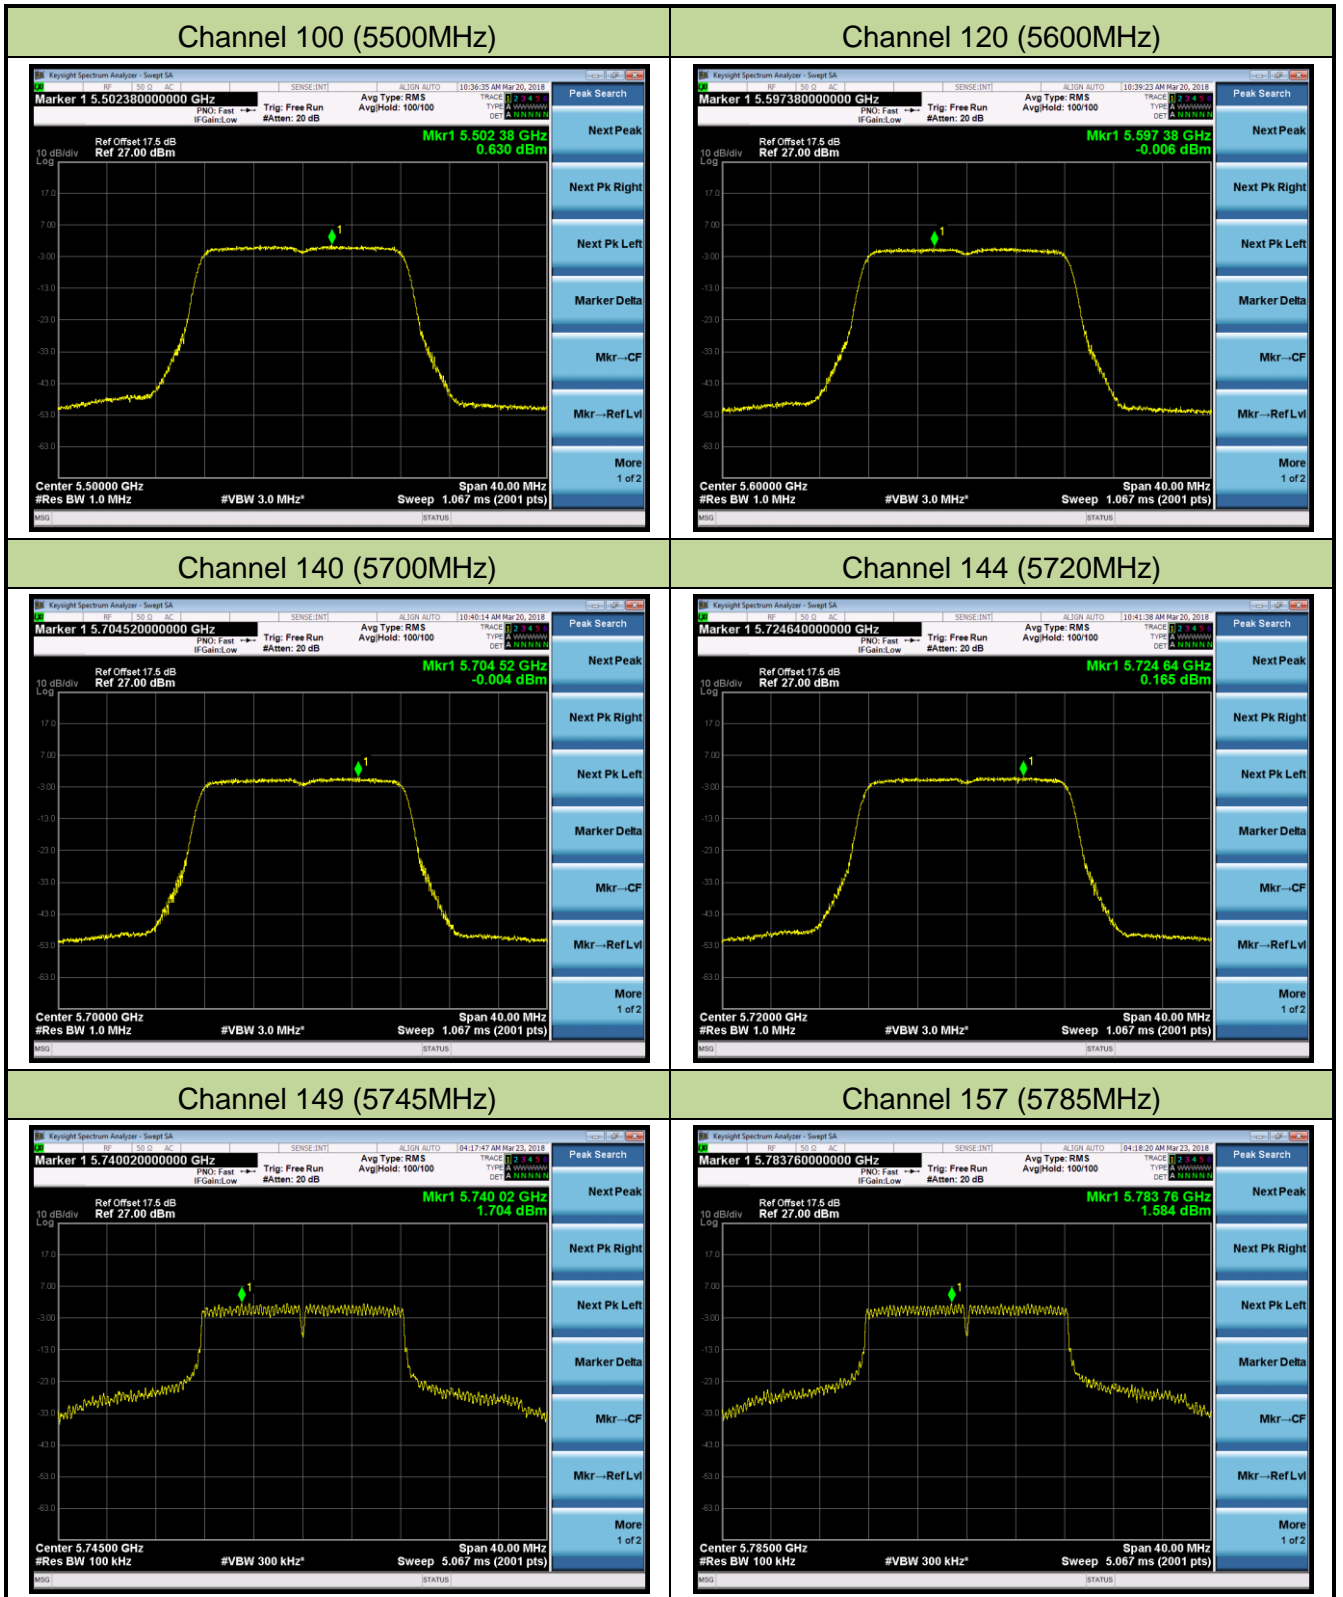

## 802.11a Power Spectral Density - Ant 0 / Ant 0 + 1 (CDD Mode)

Channel 36 (5180MHz)

Channel 44 (5220MHz)

Channel 48 (5240MHz)

Channel 52 (5260MHz)

Channel 60 (5300MHz)

Channel 64 (5320MHz)

## 802.11n-HT20 Power Spectral Density - Ant 0 / Ant 0 + 1 (CDD Mode)

Channel 36 (5180MHz)

Channel 44 (5220MHz)

Channel 48 (5240MHz)

Channel 52 (5260MHz)

Channel 60 (5300MHz)

Channel 64 (5320MHz)

802.11n-HT40 Power Spectral Density - Ant 0 / Ant 0 + 1 (CDD Mode)

Channel 38 (5190MHz)

Channel 46 (5230MHz)

Channel 54 (5270MHz)

Channel 62 (5310MHz)

Channel 102 (5510MHz)

Channel 118 (5590MHz)

802.11ac-VHT20 Power Spectral Density - Ant 0 / Ant 0 + 1 (CDD Mode)

Channel 36 (5180MHz)

Channel 44 (5220MHz)

Channel 48 (5240MHz)

Channel 52 (5260MHz)

Channel 60 (5300MHz)

Channel 64 (5320MHz)

802.11ac-VHT40 Power Spectral Density - Ant 0 / Ant 0 + 1 (CDD Mode)

Channel 38 (5190MHz)

Channel 46 (5230MHz)