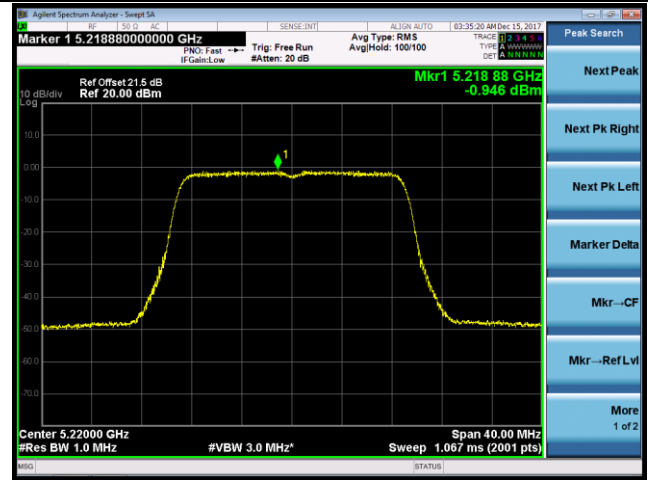

Channel 38 (5190MHz)

Channel 46 (5230MHz)

Channel 54 (5270MHz)

Channel 62 (5310MHz)

Channel 102 (5510MHz)

Channel 118 (5590MHz)

802.11ac-VHT20 Power Spectral Density - Ant 0 / Ant 0 + 1 (CDD Mode)

Channel 36 (5180MHz)

Channel 44 (5220MHz)

Channel 48 (5240MHz)

Channel 52 (5260MHz)

Channel 60 (5300MHz)

Channel 64 (5320MHz)

802.11ac-VHT40 Power Spectral Density - Ant 0 / Ant 0 + 1 (CDD Mode)

Channel 38 (5190MHz)

Channel 46 (5230MHz)