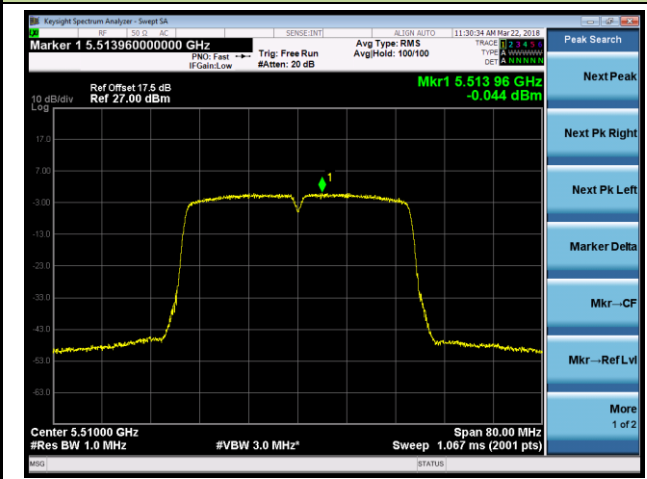

Channel 102 (5510MHz)