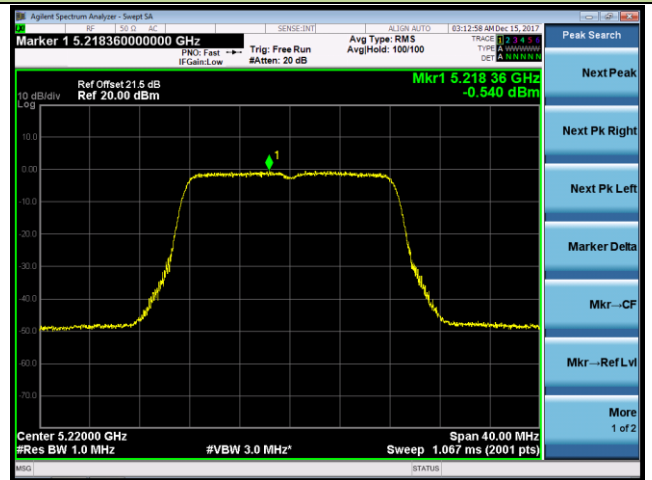

## 802.11a Power Spectral Density - Ant 0 / Ant 0 + 1 (CDD Mode)

Channel 36 (5180MHz)

Channel 44 (5220MHz)

Channel 48 (5240MHz)

Channel 52 (5260MHz)

Channel 60 (5300MHz)

Channel 64 (5320MHz)

## 802.11n-HT20 Power Spectral Density - Ant 0 / Ant 0 + 1 (CDD Mode)

Channel 36 (5180MHz)

Channel 44 (5220MHz)

Channel 48 (5240MHz)

Channel 52 (5260MHz)

Channel 60 (5300MHz)

Channel 64 (5320MHz)

802.11n-HT40 Power Spectral Density - Ant 0 / Ant 0 + 1 (CDD Mode)