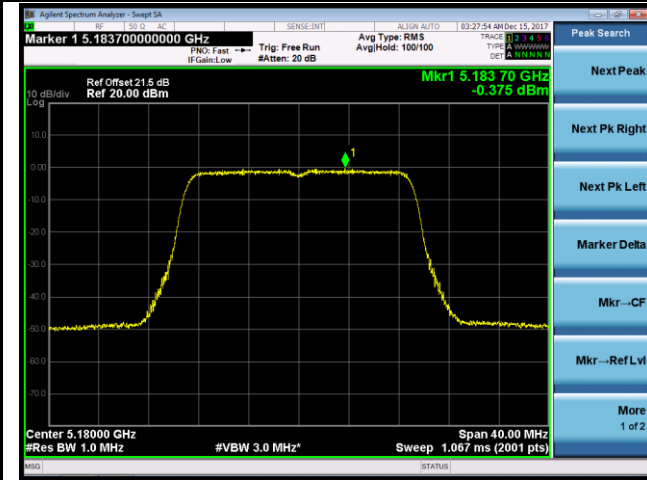

Channel 38 (5190MHz)

Channel 46 (5230MHz)

Channel 54 (5270MHz)

Channel 62 (5310MHz)

Channel 102 (5510MHz)

Channel 118 (5590MHz)

802.11ac-VHT20 Power Spectral Density - Ant 0 / Ant 0 + 1 (CDD Mode)

Channel 36 (5180MHz)

Channel 44 (5220MHz)

Channel 48 (5240MHz)

Channel 52 (5260MHz)

Channel 60 (5300MHz)

Channel 64 (5320MHz)

802.11ac-VHT40 Power Spectral Density - Ant 0 / Ant 0 + 1 (CDD Mode)

Channel 38 (5190MHz)

Channel 46 (5230MHz)