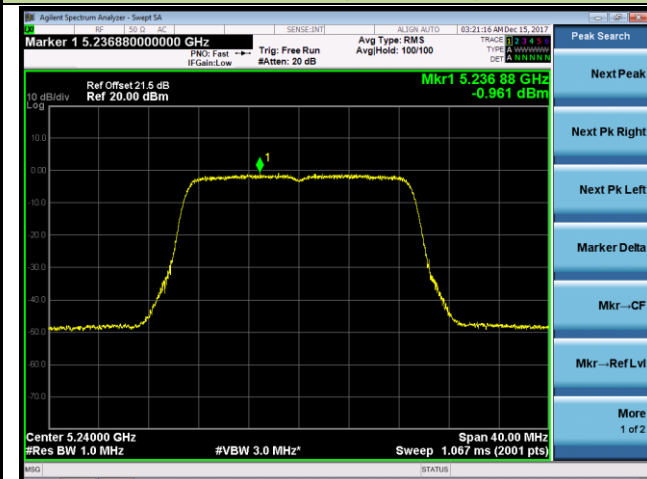

## 802.11n-HT20 Power Spectral Density - Ant 0 / Ant 0 + 1 (CDD Mode)

Channel 36 (5180MHz)

Channel 44 (5220MHz)

Channel 48 (5240MHz)

Channel 52 (5260MHz)

Channel 60 (5300MHz)

Channel 64 (5320MHz)

802.11n-HT40 Power Spectral Density - Ant 0 / Ant 0 + 1 (CDD Mode)

Channel 38 (5190MHz)

Channel 46 (5230MHz)

Channel 54 (5270MHz)

Channel 62 (5310MHz)

Channel 102 (5510MHz)

Channel 118 (5590MHz)

802.11ac-VHT20 Power Spectral Density - Ant 0 / Ant 0 + 1 (CDD Mode)

Channel 36 (5180MHz)