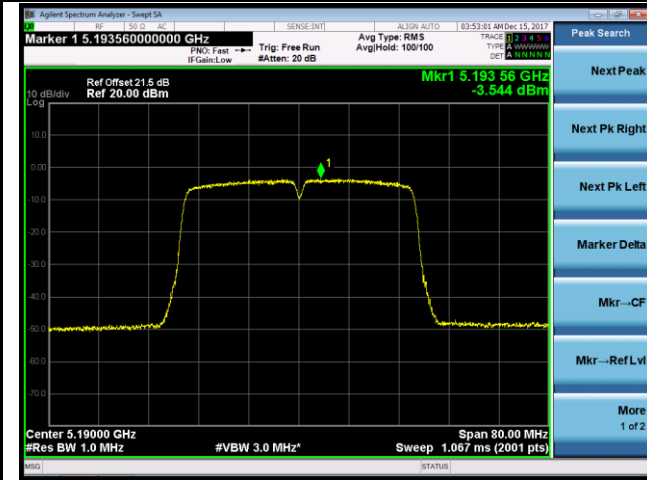

Channel 44 (5220MHz)

Channel 48 (5240MHz)

Channel 52 (5260MHz)

Channel 60 (5300MHz)

Channel 64 (5320MHz)

802.11ac-VHT40 Power Spectral Density - Ant 0 / Ant 0 + 1 (CDD Mode)

Channel 38 (5190MHz)

Channel 46 (5230MHz)