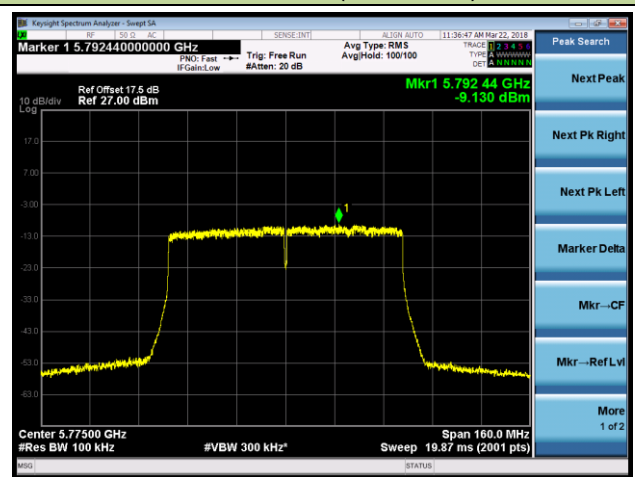

## 802.11ac-VHT80 Power Spectral Density - Ant 0 / Ant 0 + 1 (CDD Mode)

Channel 42 (5210MHz)

Channel 58 (5290MHz)

Channel 106 (5530MHz)

Channel 122 (5610MHz)

Channel 138 (5690MHz)

Channel 155 (5775MHz)