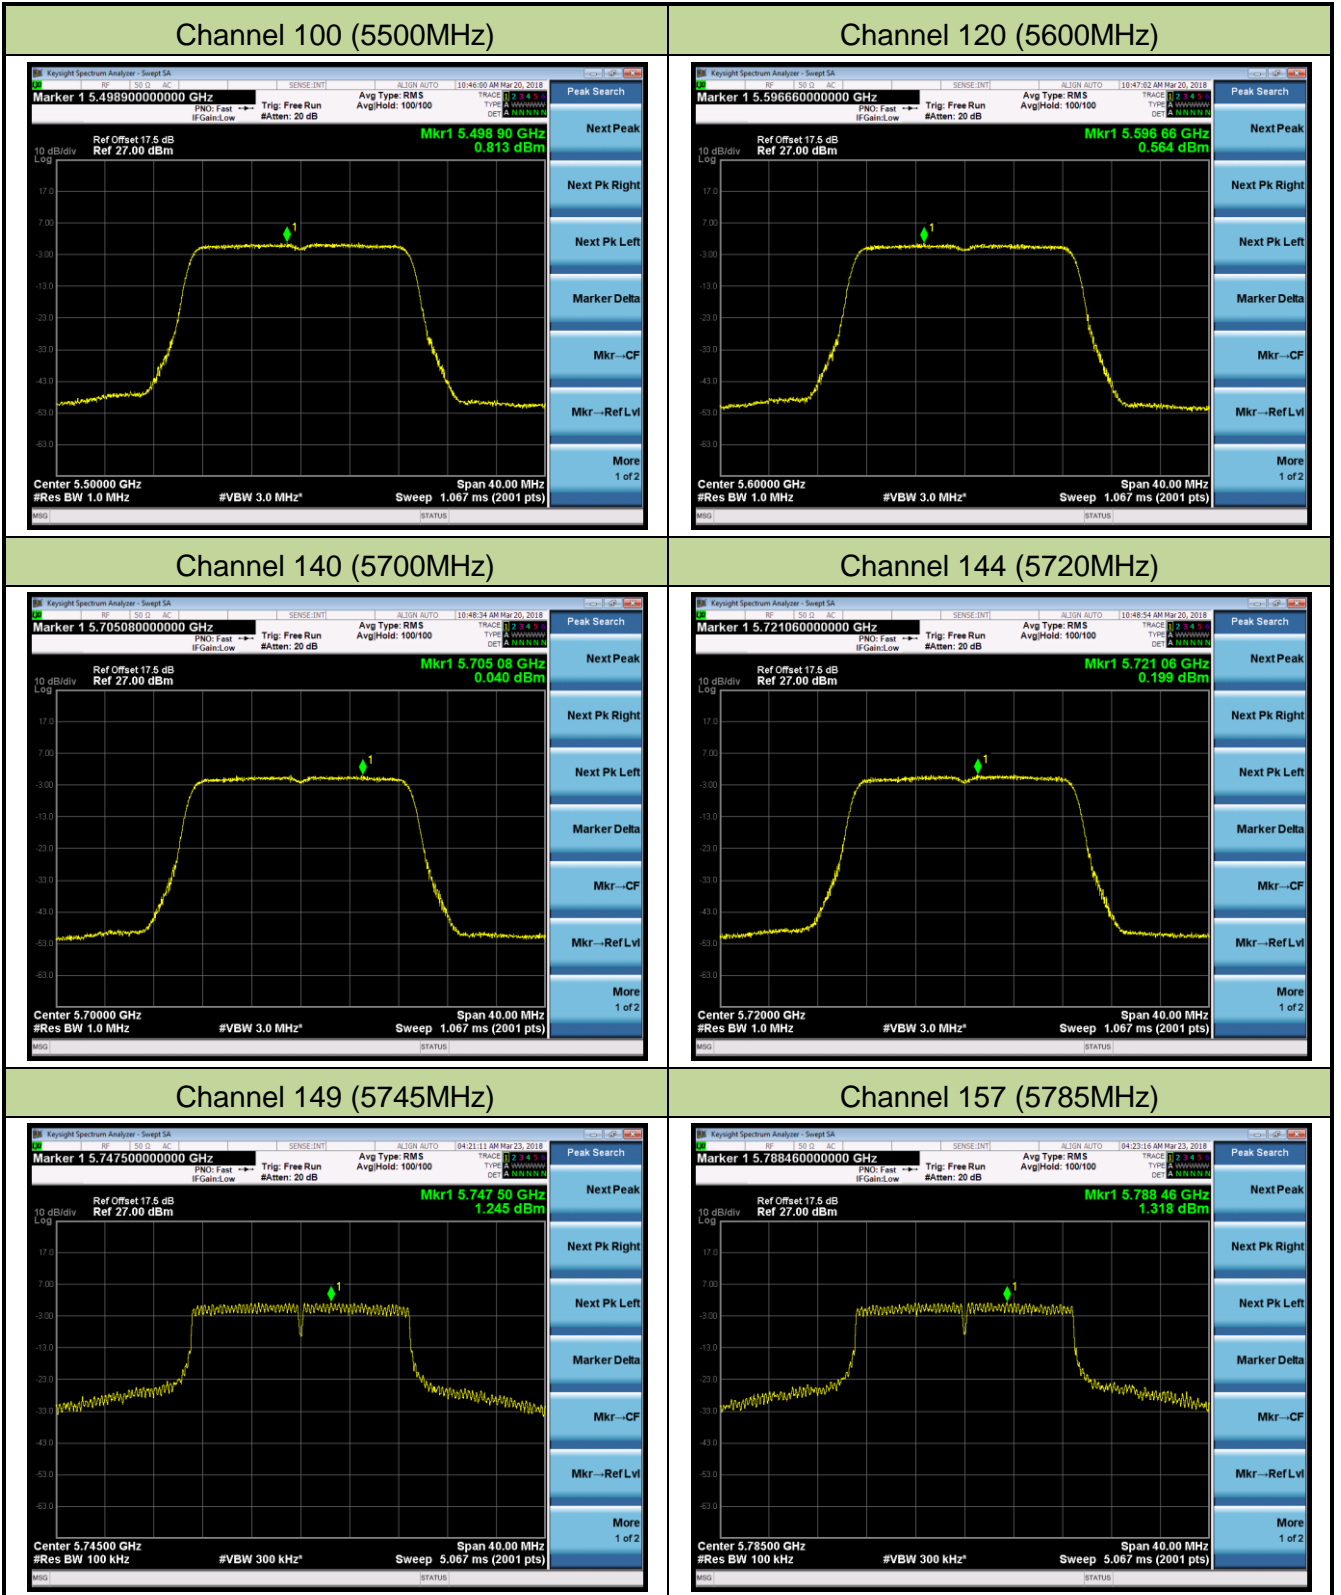

## 802.11a Power Spectral Density - Ant 0 / Ant 0 + 1 (CDD Mode)

Channel 36 (5180MHz)

Channel 44 (5220MHz)

Channel 48 (5240MHz)

Channel 52 (5260MHz)

Channel 60 (5300MHz)

Channel 64 (5320MHz)

## 802.11n-HT20 Power Spectral Density - Ant 0 / Ant 0 + 1 (CDD Mode)

Channel 36 (5180MHz)

Channel 44 (5220MHz)

Channel 48 (5240MHz)

Channel 52 (5260MHz)

Channel 60 (5300MHz)

Channel 64 (5320MHz)

802.11n-HT40 Power Spectral Density - Ant 0 / Ant 0 + 1 (CDD Mode)

Channel 38 (5190MHz)

Channel 46 (5230MHz)

Channel 54 (5270MHz)

Channel 62 (5310MHz)

Channel 102 (5510MHz)

Channel 118 (5590MHz)

802.11ac-VHT20 Power Spectral Density - Ant 0 / Ant 0 + 1 (CDD Mode)

Channel 36 (5180MHz)

Channel 44 (5220MHz)

Channel 48 (5240MHz)

Channel 52 (5260MHz)

Channel 60 (5300MHz)

Channel 64 (5320MHz)

802.11ac-VHT40 Power Spectral Density - Ant 0 / Ant 0 + 1 (CDD Mode)

Channel 38 (5190MHz)

Channel 46 (5230MHz)