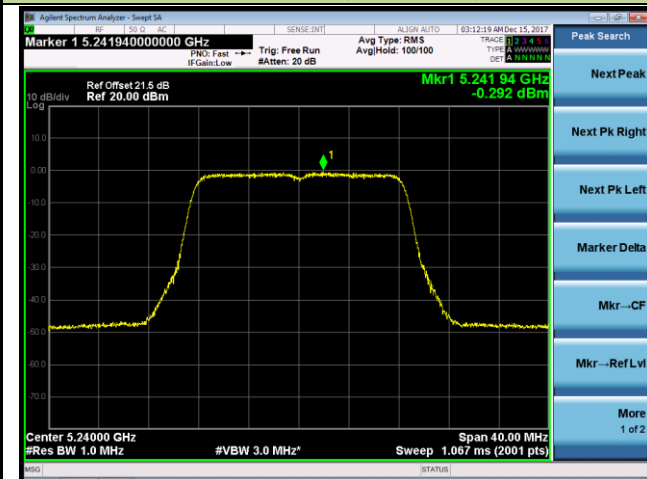

## 802.11ac-VHT80 Power Spectral Density - Ant 0 / Ant 0 + 1 (CDD Mode)

Channel 42 (5210MHz)

Channel 58 (5290MHz)

Channel 106 (5530MHz)

Channel 122 (5610MHz)

Channel 138 (5690MHz)

Channel 155 (5775MHz)

## 802.11a Power Spectral Density - Ant 1 / Ant 0 + 1 (CDD Mode)

Channel 36 (5180MHz)

Channel 44 (5220MHz)

Channel 48 (5240MHz)

Channel 52 (5260MHz)

Channel 60 (5300MHz)

Channel 64 (5320MHz)