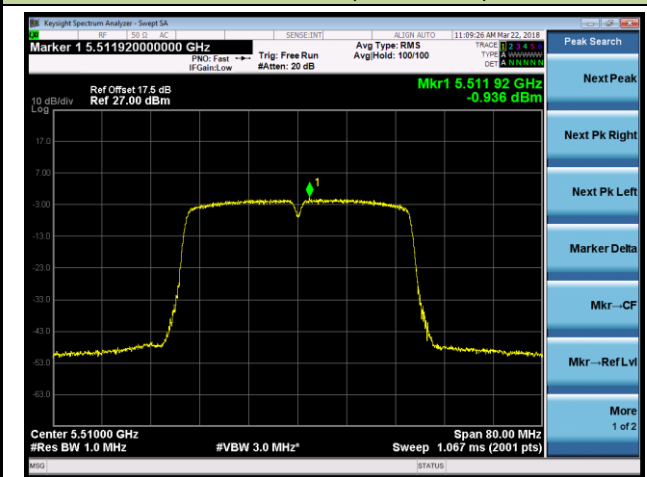

Channel 38 (5190MHz)

Channel 46 (5230MHz)

Channel 54 (5270MHz)

Channel 62 (5310MHz)

Channel 102 (5510MHz)

Channel 118 (5590MHz)

802.11ac-VHT20 Power Spectral Density - Ant 0 / Ant 0 + 1 (CDD Mode)

Channel 36 (5180MHz)