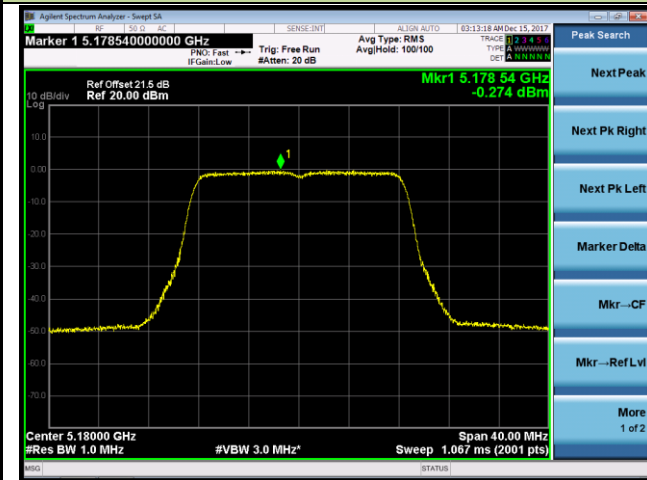

## 802.11a Power Spectral Density - Ant 0 / Ant 0 + 1 (CDD Mode)

Channel 36 (5180MHz)

Channel 44 (5220MHz)

Channel 48 (5240MHz)

Channel 52 (5260MHz)

Channel 60 (5300MHz)

Channel 64 (5320MHz)

## 802.11n-HT20 Power Spectral Density - Ant 0 / Ant 0 + 1 (CDD Mode)

Channel 36 (5180MHz)

Channel 44 (5220MHz)

Channel 48 (5240MHz)

Channel 52 (5260MHz)

Channel 60 (5300MHz)

Channel 64 (5320MHz)

802.11n-HT40 Power Spectral Density - Ant 0 / Ant 0 + 1 (CDD Mode)