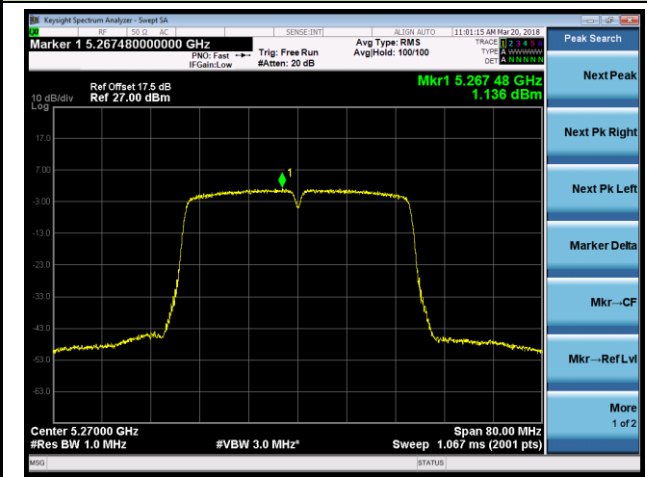

## 802.11n-HT20 Power Spectral Density - Ant 0 / Ant 0 + 1 (CDD Mode)

Channel 36 (5180MHz)

Channel 44 (5220MHz)

Channel 48 (5240MHz)

Channel 52 (5260MHz)

Channel 60 (5300MHz)

Channel 64 (5320MHz)

802.11n-HT40 Power Spectral Density - Ant 0 / Ant 0 + 1 (CDD Mode)

Channel 38 (5190MHz)

Channel 46 (5230MHz)

Channel 54 (5270MHz)

Channel 62 (5310MHz)

Channel 102 (5510MHz)

Channel 118 (5590MHz)

802.11ac-VHT20 Power Spectral Density - Ant 0 / Ant 0 + 1 (CDD Mode)

Channel 36 (5180MHz)