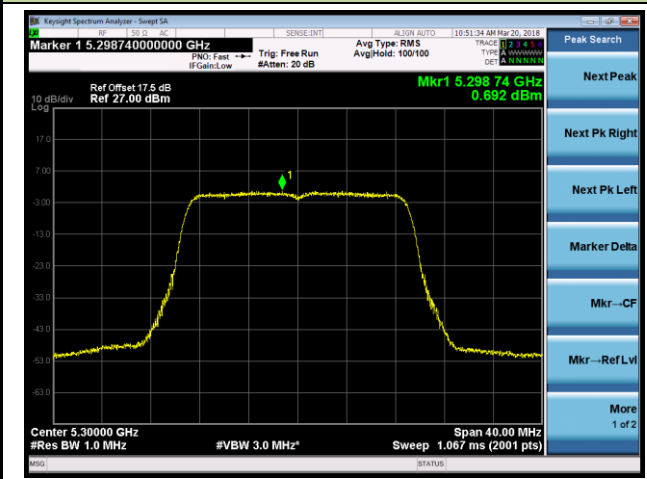

Channel 44 (5220MHz)

Channel 48 (5240MHz)

Channel 52 (5260MHz)

Channel 60 (5300MHz)

Channel 64 (5320MHz)

802.11ac-VHT40 Power Spectral Density - Ant 0 / Ant 0 + 1 (CDD Mode)

Channel 38 (5190MHz)

Channel 46 (5230MHz)