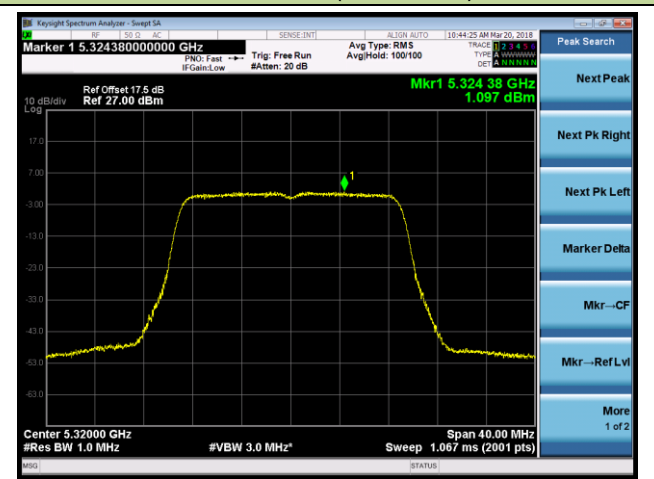

## 802.11n-HT20 Power Spectral Density - Ant 0 / Ant 0 + 1 (CDD Mode)

Channel 36 (5180MHz)

Channel 44 (5220MHz)

Channel 48 (5240MHz)

Channel 52 (5260MHz)

Channel 60 (5300MHz)

Channel 64 (5320MHz)

802.11n-HT40 Power Spectral Density - Ant 0 / Ant 0 + 1 (CDD Mode)

Channel 38 (5190MHz)

Channel 46 (5230MHz)

Channel 54 (5270MHz)

Channel 62 (5310MHz)

Channel 102 (5510MHz)

Channel 118 (5590MHz)

802.11ac-VHT20 Power Spectral Density - Ant 0 / Ant 0 + 1 (CDD Mode)

Channel 36 (5180MHz)