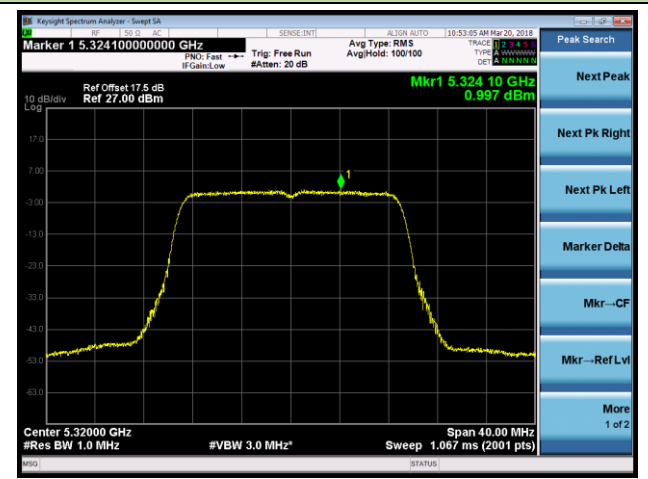

Channel 44 (5220MHz)

Channel 48 (5240MHz)

Channel 52 (5260MHz)

Channel 60 (5300MHz)

Channel 64 (5320MHz)

802.11ac-VHT40 Power Spectral Density - Ant 0 / Ant 0 + 1 (CDD Mode)

Channel 38 (5190MHz)

Channel 46 (5230MHz)

Channel 54 (5270MHz)

Channel 62 (5310MHz)

Channel 102 (5510MHz)

Channel 118 (5590MHz)