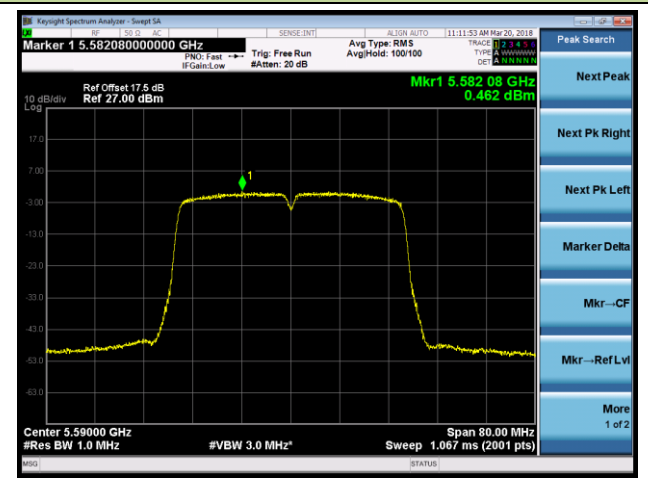

Channel 54 (5270MHz)

Channel 62 (5310MHz)

Channel 102 (5510MHz)

Channel 118 (5590MHz)

## 802.11ac-VHT80 Power Spectral Density - Ant 0 / Ant 0 + 1 (CDD Mode)

Channel 42 (5210MHz)

Channel 58 (5290MHz)

Channel 106 (5530MHz)

Channel 122 (5610MHz)

Channel 138 (5690MHz)

Channel 155 (5775MHz)