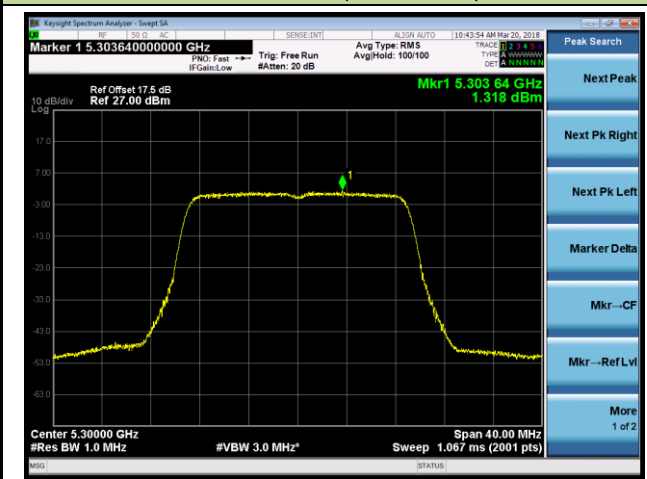

## 802.11n-HT20 Power Spectral Density - Ant 0 / Ant 0 + 1 (CDD Mode)

Channel 36 (5180MHz)

Channel 44 (5220MHz)

Channel 48 (5240MHz)

Channel 52 (5260MHz)

Channel 60 (5300MHz)

Channel 64 (5320MHz)

802.11n-HT40 Power Spectral Density - Ant 0 / Ant 0 + 1 (CDD Mode)

Channel 38 (5190MHz)

Channel 46 (5230MHz)

Channel 54 (5270MHz)

Channel 62 (5310MHz)

Channel 102 (5510MHz)

Channel 118 (5590MHz)

802.11ac-VHT20 Power Spectral Density - Ant 0 / Ant 0 + 1 (CDD Mode)

Channel 36 (5180MHz)