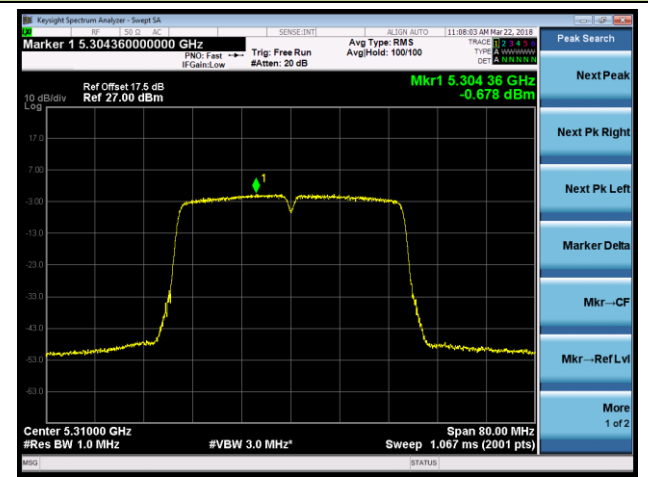

Channel 38 (5190MHz)

Channel 46 (5230MHz)

Channel 54 (5270MHz)

Channel 62 (5310MHz)

Channel 102 (5510MHz)

Channel 118 (5590MHz)

802.11ac-VHT20 Power Spectral Density - Ant 0 / Ant 0 + 1 (CDD Mode)

Channel 36 (5180MHz)