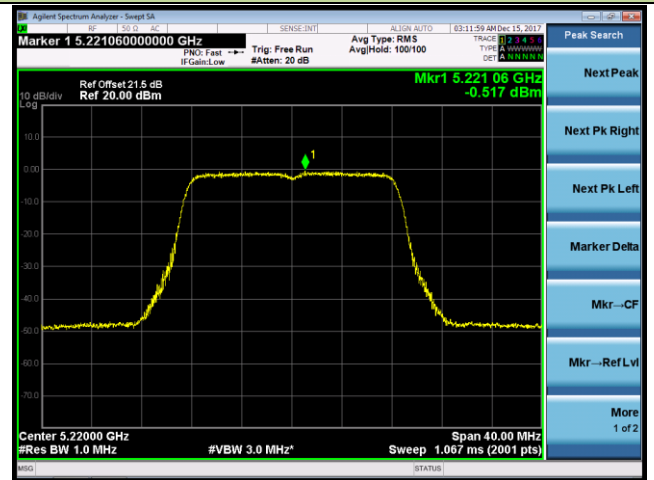

Channel 44 (5220MHz)