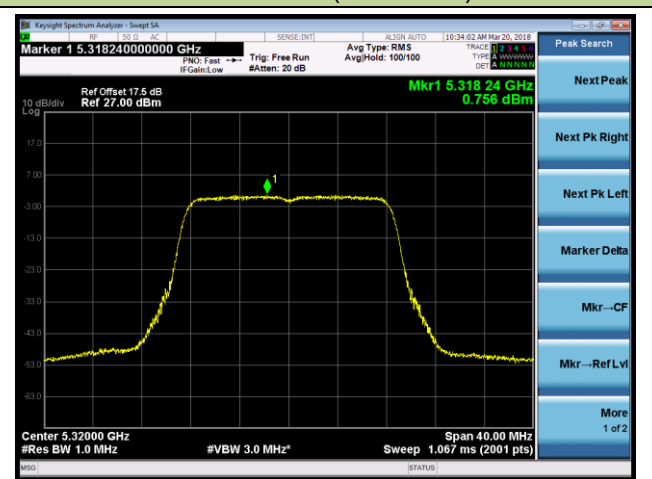

## 802.11a Power Spectral Density - Ant 0 / Ant 0 + 1 (CDD Mode)

Channel 36 (5180MHz)

Channel 44 (5220MHz)

Channel 48 (5240MHz)

Channel 52 (5260MHz)

Channel 60 (5300MHz)

Channel 64 (5320MHz)

## 802.11n-HT20 Power Spectral Density - Ant 0 / Ant 0 + 1 (CDD Mode)

Channel 36 (5180MHz)

Channel 44 (5220MHz)

Channel 48 (5240MHz)

Channel 52 (5260MHz)

Channel 60 (5300MHz)

Channel 64 (5320MHz)

802.11n-HT40 Power Spectral Density - Ant 0 / Ant 0 + 1 (CDD Mode)