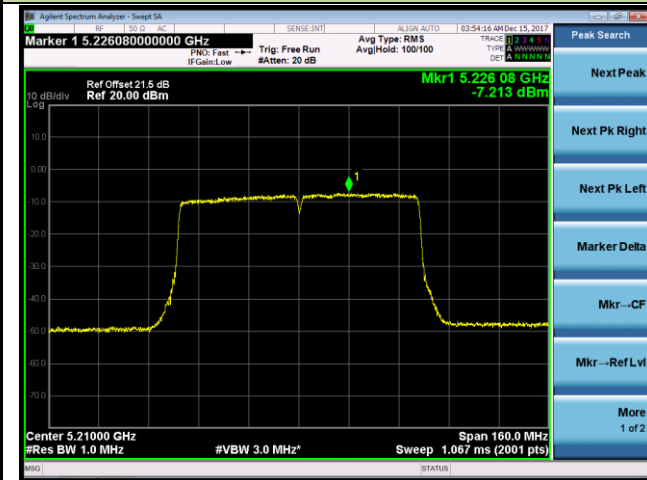

Channel 54 (5270MHz)

Channel 62 (5310MHz)

Channel 102 (5510MHz)

Channel 118 (5590MHz)

## 802.11ac-VHT80 Power Spectral Density - Ant 0 / Ant 0 + 1 (CDD Mode)

Channel 42 (5210MHz)

Channel 58 (5290MHz)

Channel 106 (5530MHz)

Channel 122 (5610MHz)

Channel 138 (5690MHz)

Channel 155 (5775MHz)