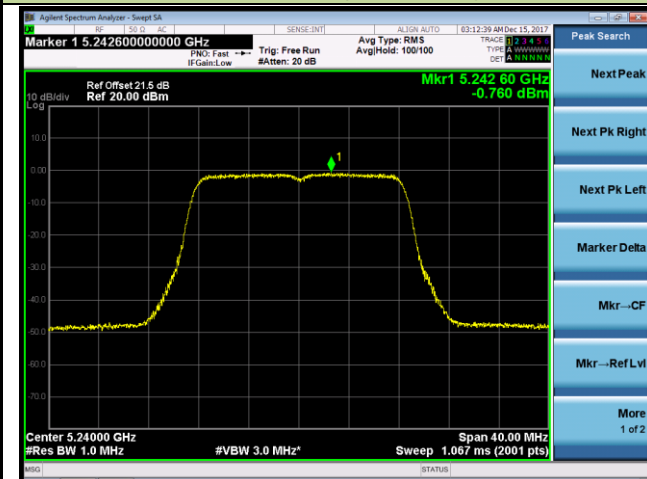

## 802.11a Power Spectral Density - Ant 0 / Ant 0 + 1 (CDD Mode)

Channel 36 (5180MHz)

Channel 44 (5220MHz)

Channel 48 (5240MHz)

Channel 52 (5260MHz)

Channel 60 (5300MHz)

Channel 64 (5320MHz)

## 802.11n-HT20 Power Spectral Density - Ant 0 / Ant 0 + 1 (CDD Mode)

Channel 36 (5180MHz)

Channel 44 (5220MHz)

Channel 48 (5240MHz)

Channel 52 (5260MHz)

Channel 60 (5300MHz)

Channel 64 (5320MHz)

802.11n-HT40 Power Spectral Density - Ant 0 / Ant 0 + 1 (CDD Mode)