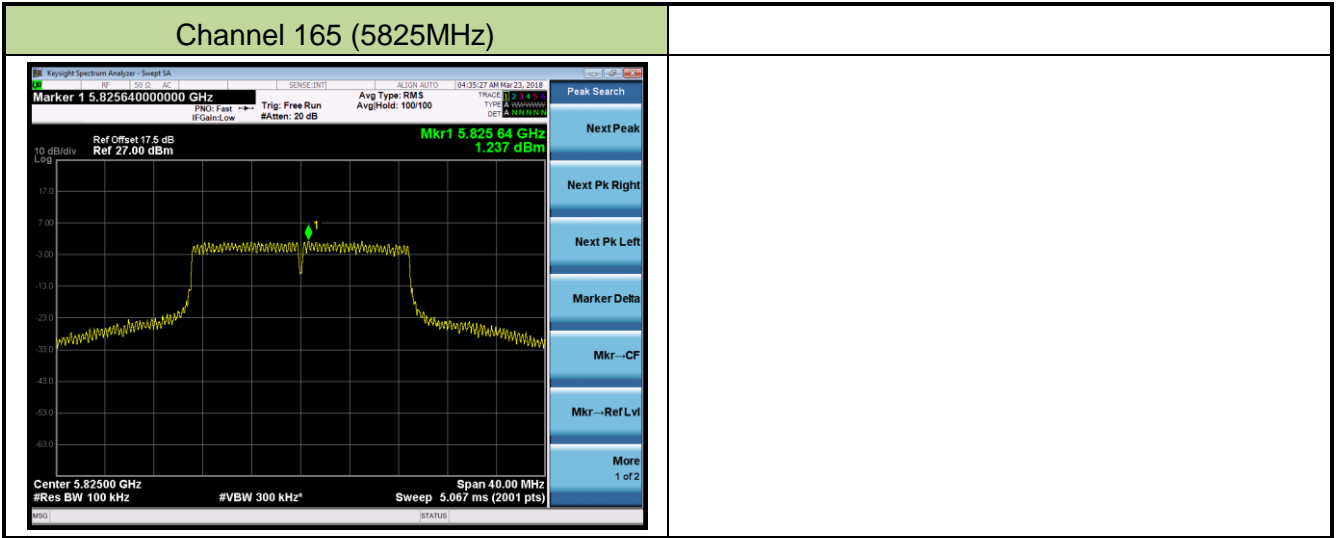

Channel 44 (5220MHz)

Channel 48 (5240MHz)

Channel 52 (5260MHz)

Channel 60 (5300MHz)

Channel 64 (5320MHz)

802.11ac-VHT40 Power Spectral Density - Ant 0 / Ant 0 + 1 (CDD Mode)

Channel 38 (5190MHz)

Channel 46 (5230MHz)