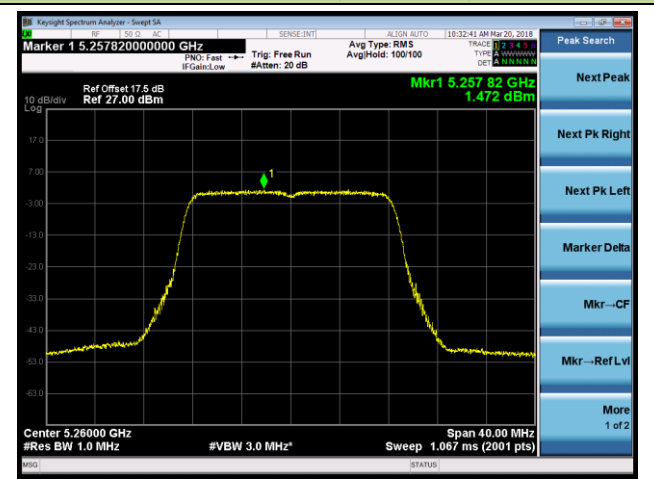

## 802.11ac-VHT80 Power Spectral Density - Ant 0 / Ant 0 + 1 (CDD Mode)

Channel 42 (5210MHz)

Channel 58 (5290MHz)

Channel 106 (5530MHz)

Channel 122 (5610MHz)

Channel 138 (5690MHz)

Channel 155 (5775MHz)

## 802.11a Power Spectral Density - Ant 1 / Ant 0 + 1 (CDD Mode)

Channel 36 (5180MHz)

Channel 44 (5220MHz)

Channel 48 (5240MHz)

Channel 52 (5260MHz)

Channel 60 (5300MHz)

Channel 64 (5320MHz)