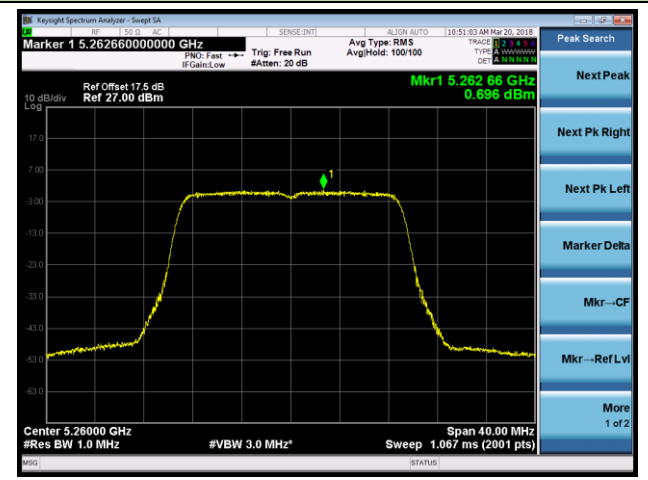

Channel 52 (5260MHz)