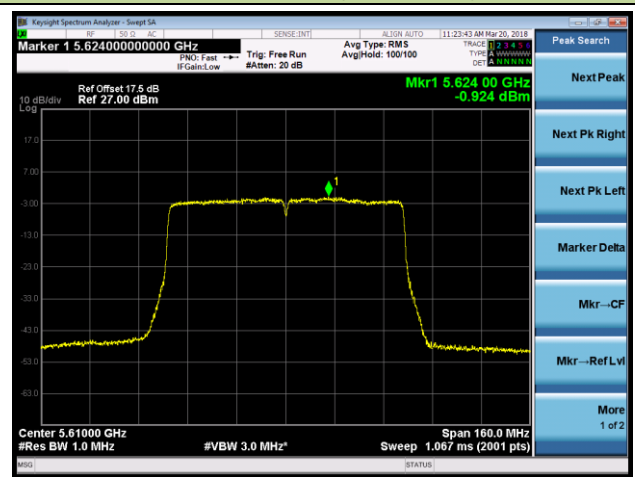

## 802.11ac-VHT80 Power Spectral Density - Ant 0 / Ant 0 + 1 (CDD Mode)

Channel 42 (5210MHz)

Channel 58 (5290MHz)

Channel 106 (5530MHz)

Channel 122 (5610MHz)

Channel 138 (5690MHz)

Channel 155 (5775MHz)