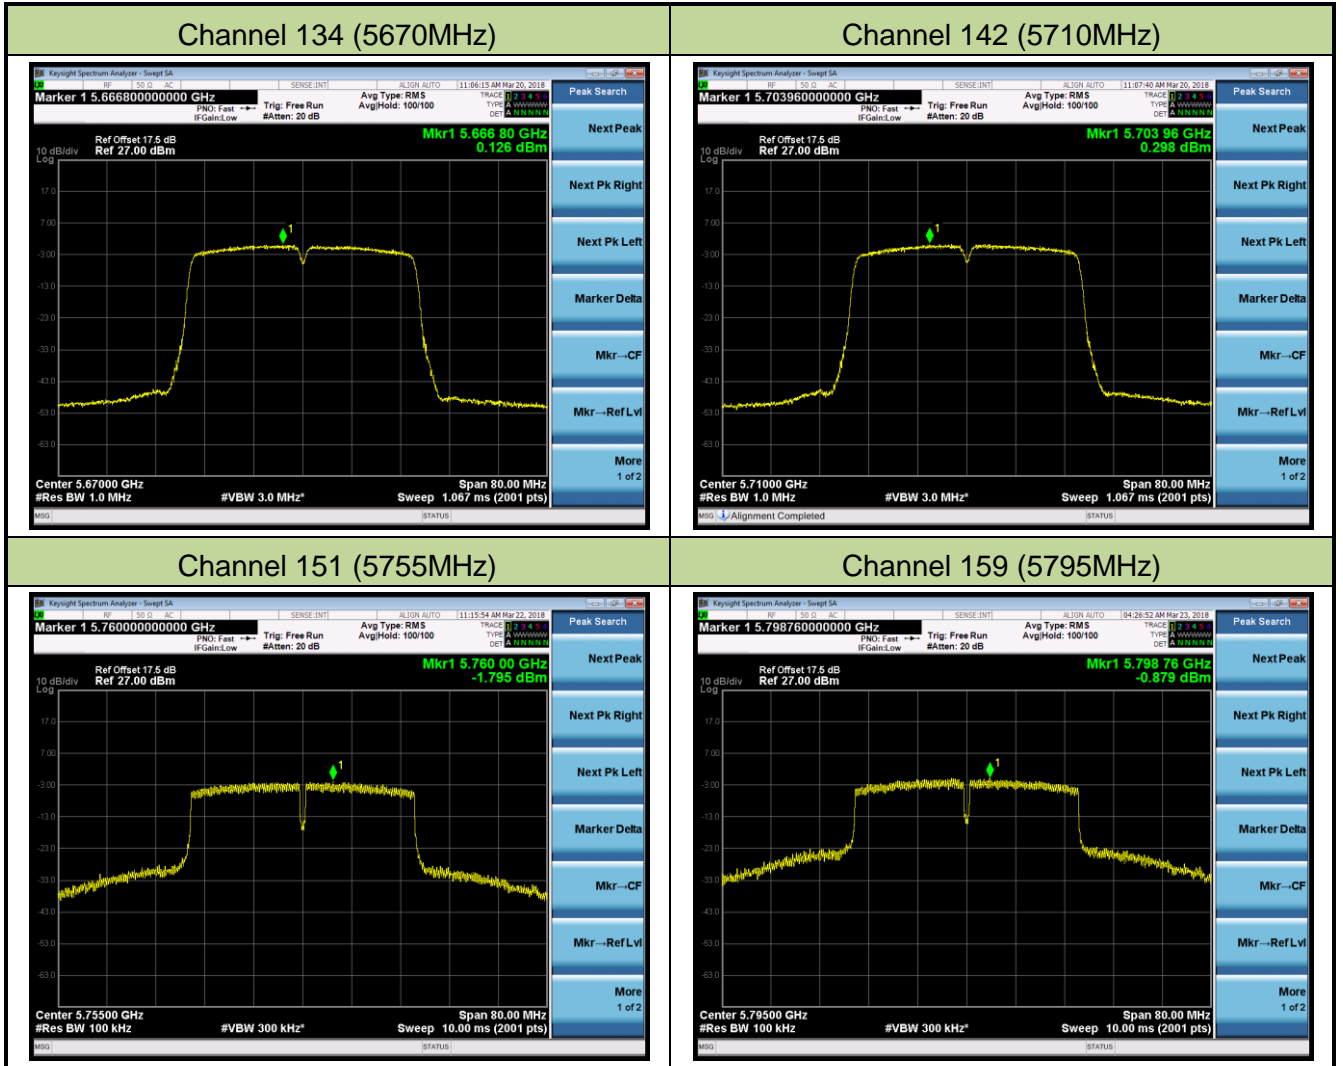

## 802.11n-HT20 Power Spectral Density - Ant 0 / Ant 0 + 1 (CDD Mode)

Channel 36 (5180MHz)

Channel 44 (5220MHz)

Channel 48 (5240MHz)

Channel 52 (5260MHz)

Channel 60 (5300MHz)

Channel 64 (5320MHz)

802.11n-HT40 Power Spectral Density - Ant 0 / Ant 0 + 1 (CDD Mode)

Channel 38 (5190MHz)

Channel 46 (5230MHz)

Channel 54 (5270MHz)

Channel 62 (5310MHz)

Channel 102 (5510MHz)

Channel 118 (5590MHz)

802.11ac-VHT20 Power Spectral Density - Ant 0 / Ant 0 + 1 (CDD Mode)

Channel 36 (5180MHz)

Channel 44 (5220MHz)

Channel 48 (5240MHz)

Channel 52 (5260MHz)

Channel 60 (5300MHz)

Channel 64 (5320MHz)

802.11ac-VHT40 Power Spectral Density - Ant 0 / Ant 0 + 1 (CDD Mode)

Channel 38 (5190MHz)

Channel 46 (5230MHz)

Channel 54 (5270MHz)

Channel 62 (5310MHz)

Channel 102 (5510MHz)

Channel 118 (5590MHz)