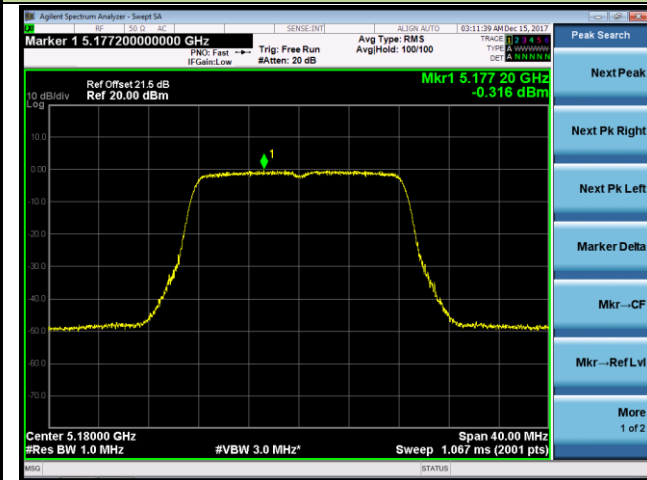

## 802.11ac-VHT80 Power Spectral Density - Ant 0 / Ant 0 + 1 (CDD Mode)

Channel 42 (5210MHz)

Channel 58 (5290MHz)

Channel 106 (5530MHz)

Channel 122 (5610MHz)

Channel 138 (5690MHz)

Channel 155 (5775MHz)

## 802.11a Power Spectral Density - Ant 1 / Ant 0 + 1 (CDD Mode)

Channel 36 (5180MHz)

Channel 44 (5220MHz)

Channel 48 (5240MHz)

Channel 52 (5260MHz)

Channel 60 (5300MHz)

Channel 64 (5320MHz)