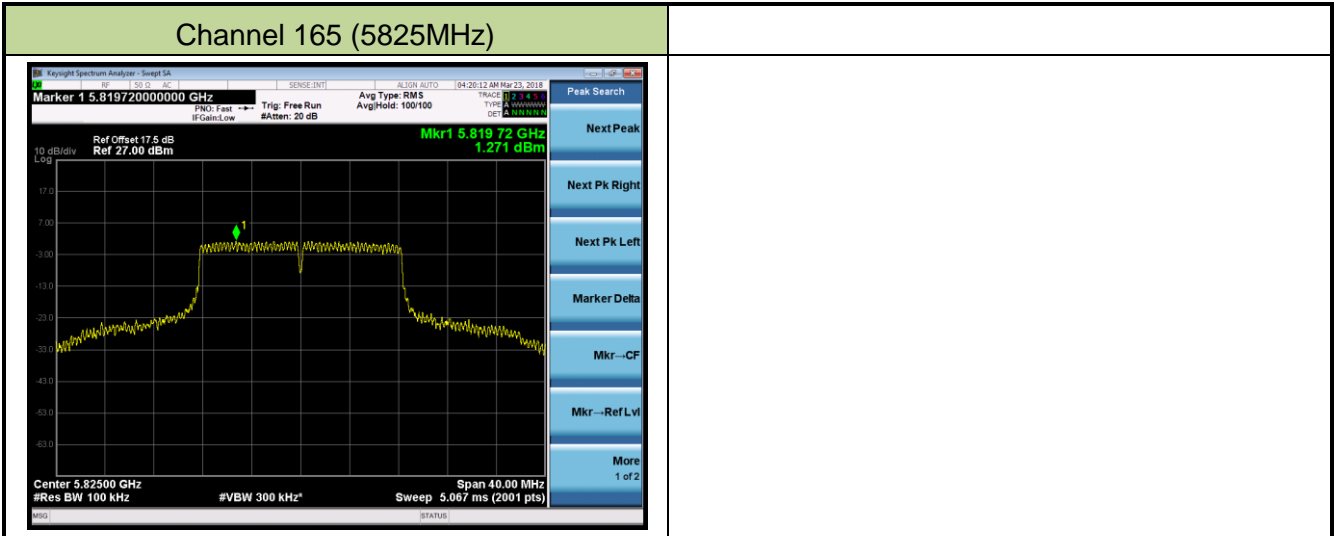

## 802.11a Power Spectral Density - Ant 0 / Ant 0 + 1 (CDD Mode)

Channel 36 (5180MHz)

Channel 44 (5220MHz)

Channel 48 (5240MHz)

Channel 52 (5260MHz)

Channel 60 (5300MHz)

Channel 64 (5320MHz)