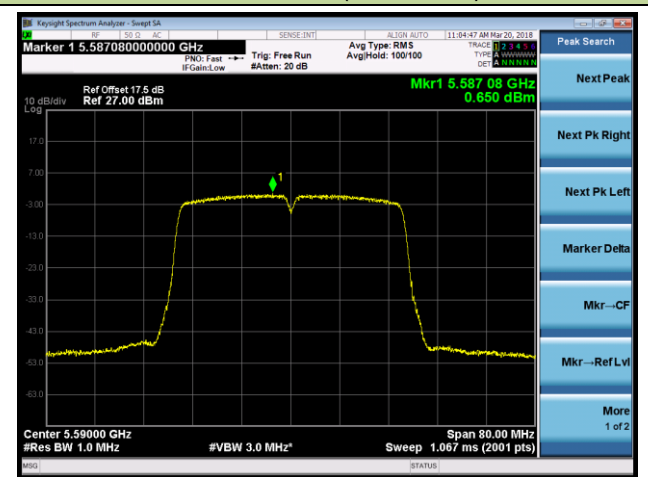

Channel 38 (5190MHz)

Channel 46 (5230MHz)

Channel 54 (5270MHz)

Channel 62 (5310MHz)

Channel 102 (5510MHz)

Channel 118 (5590MHz)

802.11ac-VHT20 Power Spectral Density - Ant 0 / Ant 0 + 1 (CDD Mode)

Channel 36 (5180MHz)