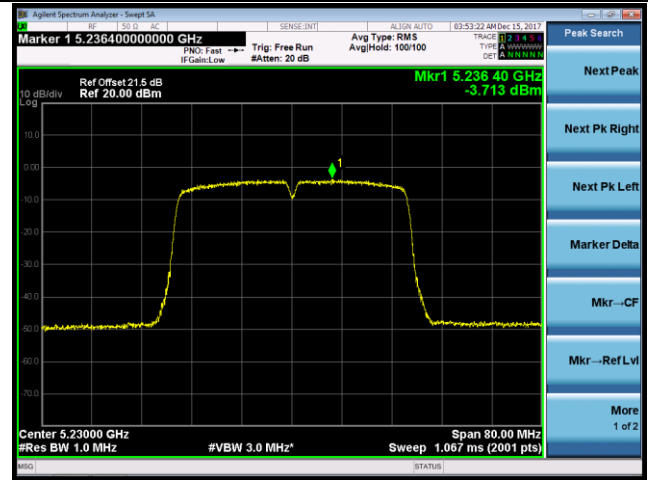

Channel 44 (5220MHz)

Channel 48 (5240MHz)

Channel 52 (5260MHz)

Channel 60 (5300MHz)

Channel 64 (5320MHz)

802.11ac-VHT40 Power Spectral Density - Ant 0 / Ant 0 + 1 (CDD Mode)

Channel 38 (5190MHz)

Channel 46 (5230MHz)

Channel 54 (5270MHz)

Channel 62 (5310MHz)

Channel 102 (5510MHz)

Channel 118 (5590MHz)