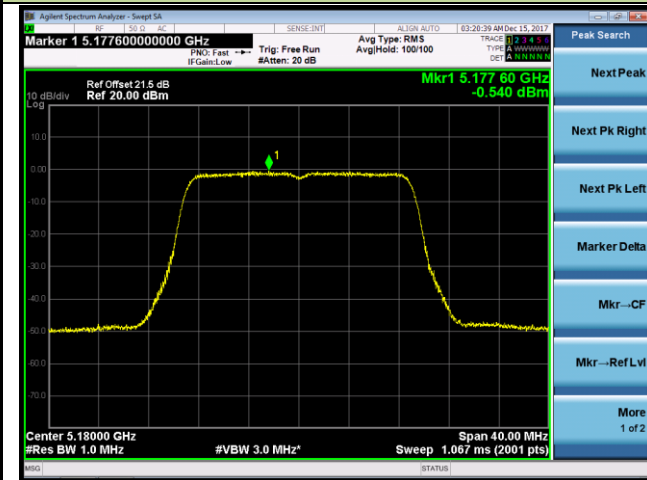

## 802.11a Power Spectral Density - Ant 0 / Ant 0 + 1 (CDD Mode)

Channel 36 (5180MHz)

Channel 44 (5220MHz)

Channel 48 (5240MHz)

Channel 52 (5260MHz)

Channel 60 (5300MHz)

Channel 64 (5320MHz)

## 802.11n-HT20 Power Spectral Density - Ant 0 / Ant 0 + 1 (CDD Mode)

Channel 36 (5180MHz)

Channel 44 (5220MHz)

Channel 48 (5240MHz)

Channel 52 (5260MHz)

Channel 60 (5300MHz)

Channel 64 (5320MHz)

802.11n-HT40 Power Spectral Density - Ant 0 / Ant 0 + 1 (CDD Mode)