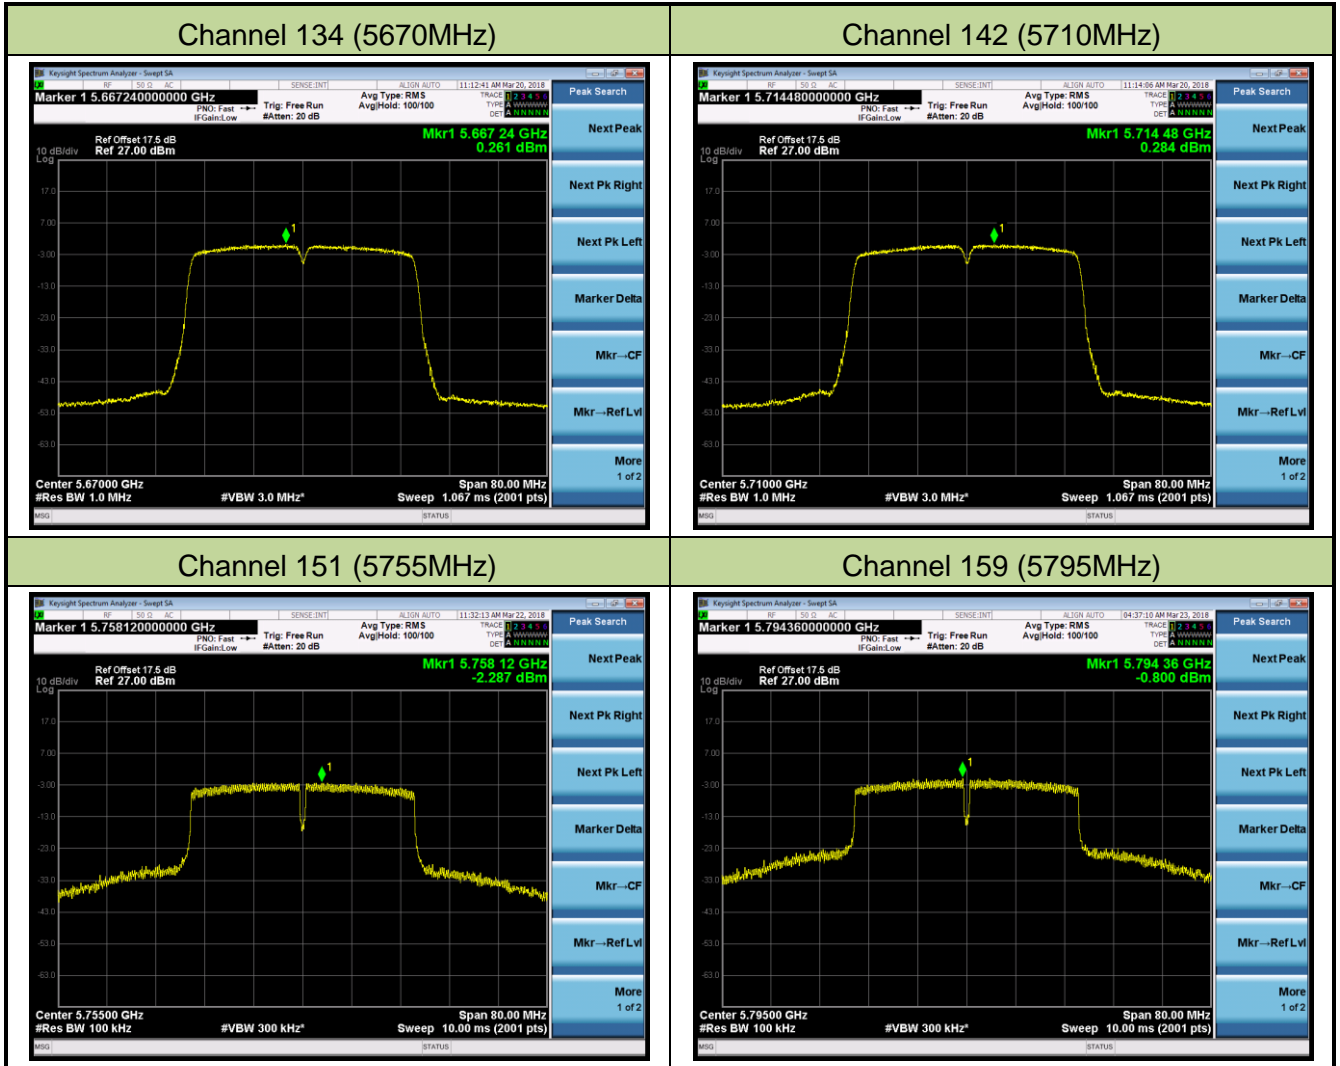

Channel 44 (5220MHz)

Channel 48 (5240MHz)

Channel 52 (5260MHz)

Channel 60 (5300MHz)

Channel 64 (5320MHz)

802.11ac-VHT40 Power Spectral Density - Ant 0 / Ant 0 + 1 (CDD Mode)

Channel 38 (5190MHz)

Channel 46 (5230MHz)

Channel 54 (5270MHz)

Channel 62 (5310MHz)

Channel 102 (5510MHz)

Channel 118 (5590MHz)

## 802.11ac-VHT80 Power Spectral Density - Ant 0 / Ant 0 + 1 (CDD Mode)

Channel 42 (5210MHz)

Channel 58 (5290MHz)

Channel 106 (5530MHz)

Channel 122 (5610MHz)

Channel 138 (5690MHz)

Channel 155 (5775MHz)