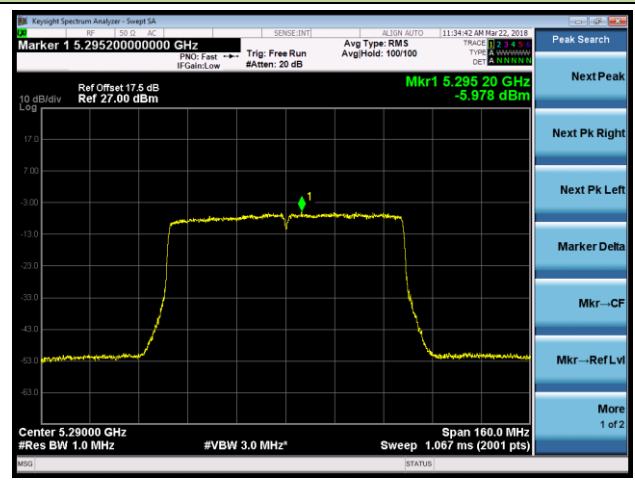

Channel 54 (5270MHz)

Channel 62 (5310MHz)

Channel 102 (5510MHz)

Channel 118 (5590MHz)

## 802.11ac-VHT80 Power Spectral Density - Ant 0 / Ant 0 + 1 (CDD Mode)

Channel 42 (5210MHz)

Channel 58 (5290MHz)

Channel 106 (5530MHz)

Channel 122 (5610MHz)

Channel 138 (5690MHz)

Channel 155 (5775MHz)