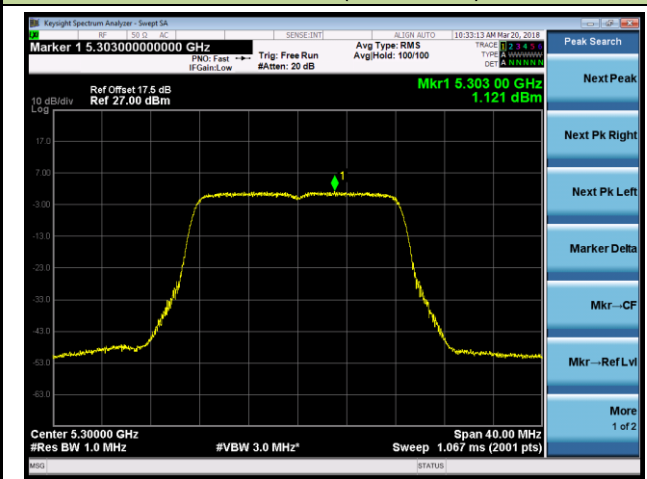

## 802.11ac-VHT80 Power Spectral Density - Ant 0 / Ant 0 + 1 (CDD Mode)

Channel 42 (5210MHz)

Channel 58 (5290MHz)

Channel 106 (5530MHz)

Channel 122 (5610MHz)

Channel 138 (5690MHz)

Channel 155 (5775MHz)

## 802.11a Power Spectral Density - Ant 1 / Ant 0 + 1 (CDD Mode)

Channel 36 (5180MHz)

Channel 44 (5220MHz)

Channel 48 (5240MHz)

Channel 52 (5260MHz)

Channel 60 (5300MHz)

Channel 64 (5320MHz)