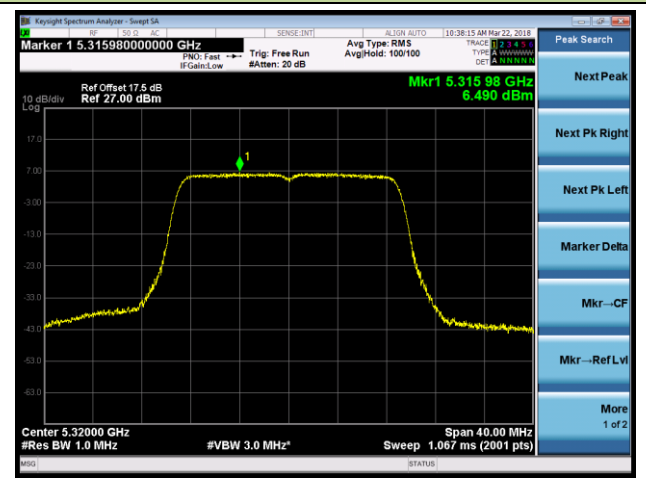

Channel 64 (5320MHz)