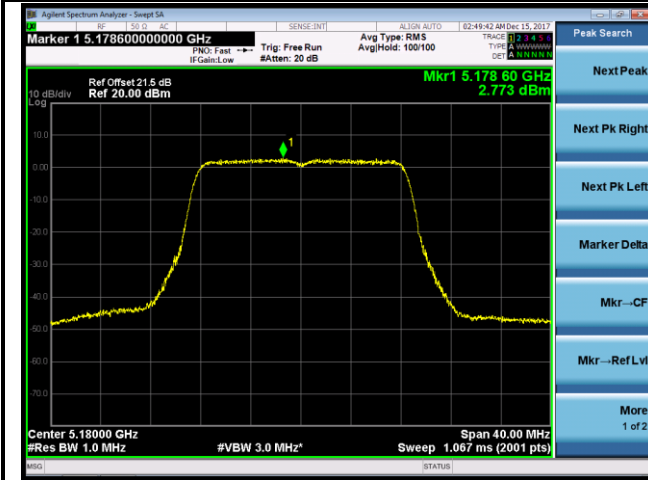

802.11a Power Spectral Density - Ant 1

Channel 36 (5180MHz)