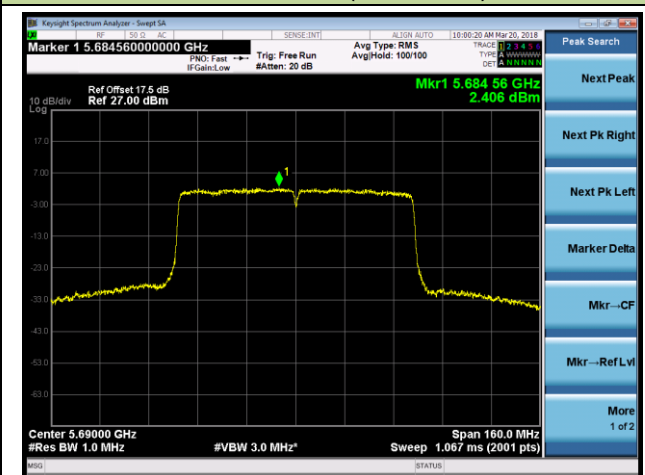

802.11ac-VHT80 Power Spectral Density - Ant 0

Channel 42 (5210MHz)

Channel 58 (5290MHz)

Channel 106 (5530MHz)

Channel 122 (5610MHz)

Channel 138 (5690MHz)

Channel 155 (5775MHz)

802.11a Power Spectral Density - Ant 1