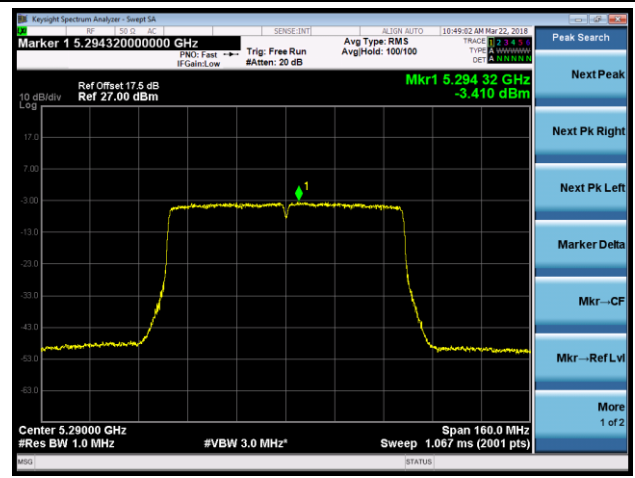

Channel 102 (5510MHz)

Channel 118 (5590MHz)

802.11ac-VHT80 Power Spectral Density - Ant 1

Channel 42 (5210MHz)

Channel 58 (5290MHz)

Channel 106 (5530MHz)

Channel 122 (5610MHz)

Channel 138 (5690MHz)