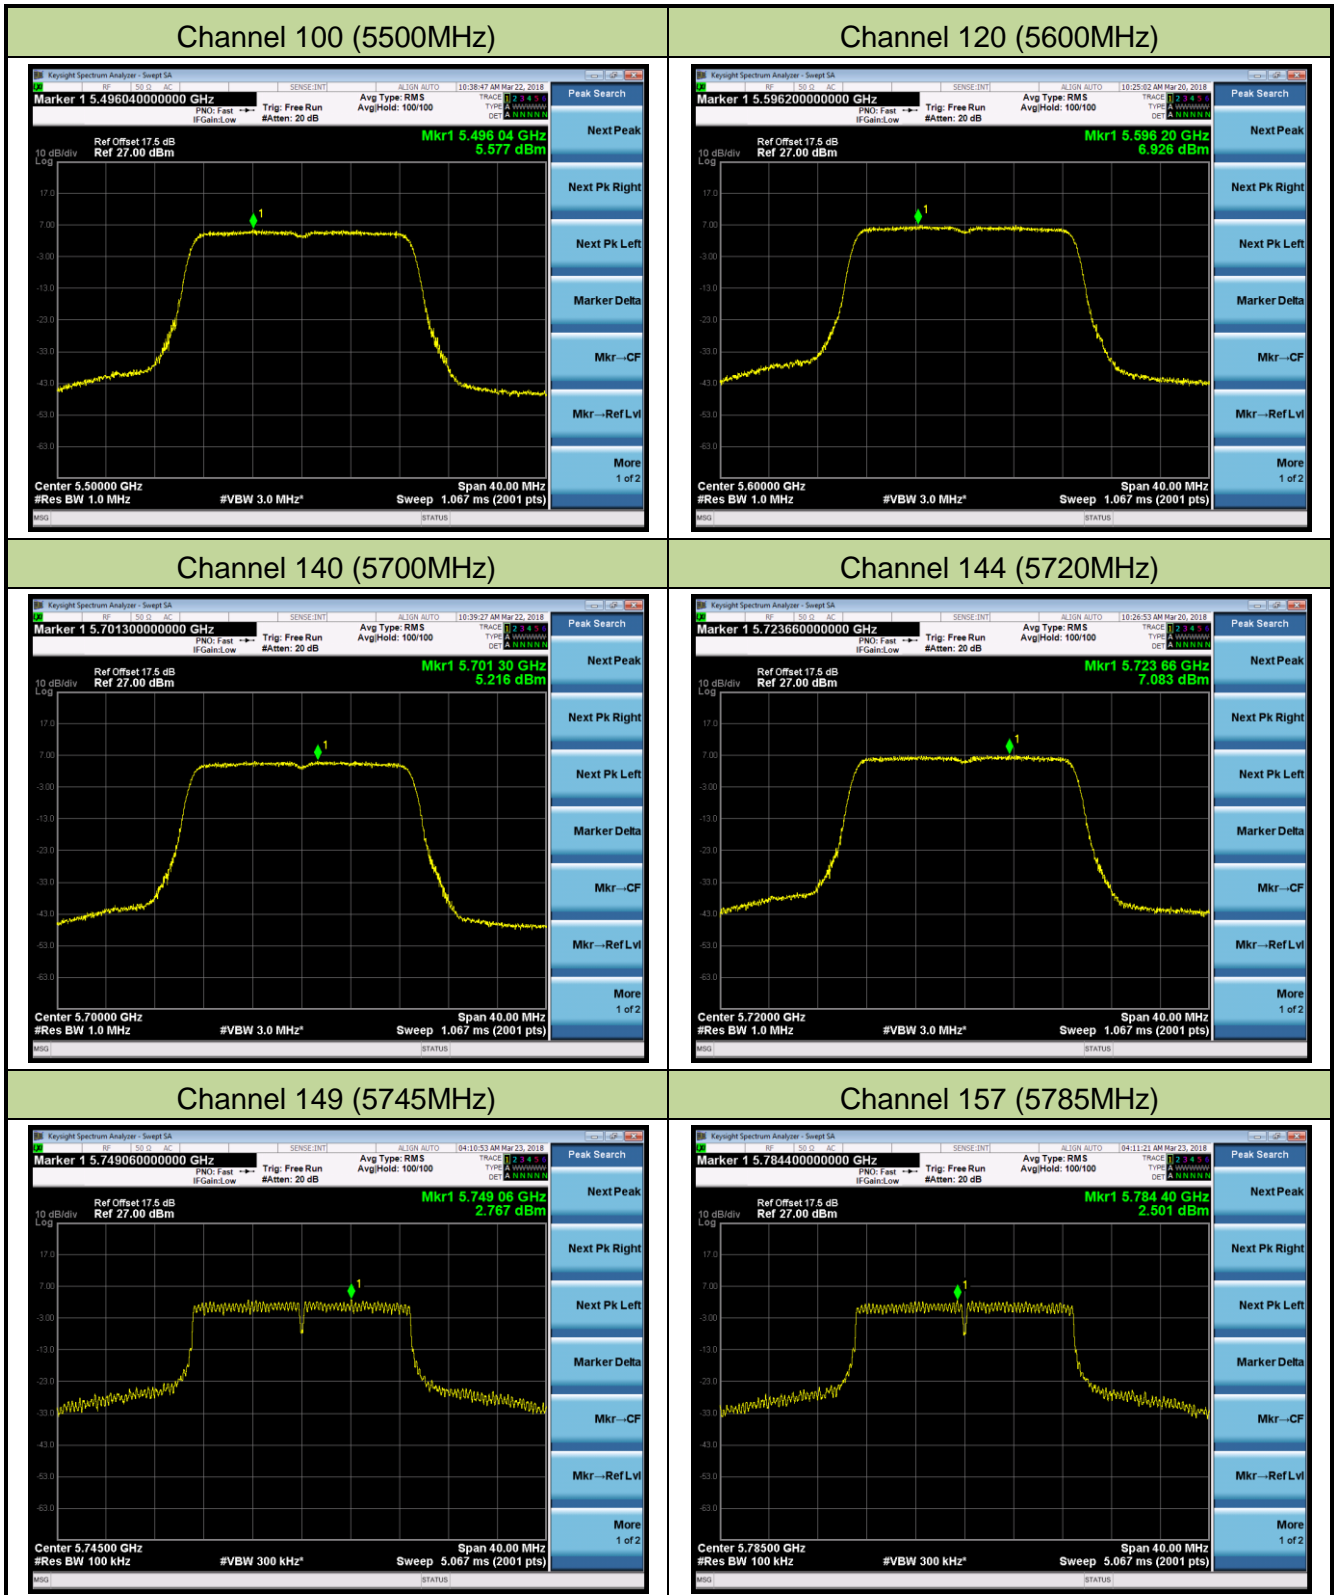

Channel 54 (5270MHz)

Channel 62 (5310MHz)

Channel 102 (5510MHz)

Channel 118 (5590MHz)

802.11ac-VHT20 Power Spectral Density - Ant 1

Channel 36 (5180MHz)

Channel 44 (5220MHz)

Channel 48 (5240MHz)

Channel 52 (5260MHz)

Channel 60 (5300MHz)

Channel 64 (5320MHz)

802.11ac-VHT40 Power Spectral Density - Ant 1

Channel 38 (5190MHz)

Channel 46 (5230MHz)

Channel 54 (5270MHz)

Channel 62 (5310MHz)

Channel 102 (5510MHz)

Channel 118 (5590MHz)

802.11ac-VHT80 Power Spectral Density - Ant 1

Channel 42 (5210MHz)

Channel 58 (5290MHz)

Channel 106 (5530MHz)

Channel 122 (5610MHz)

Channel 138 (5690MHz)