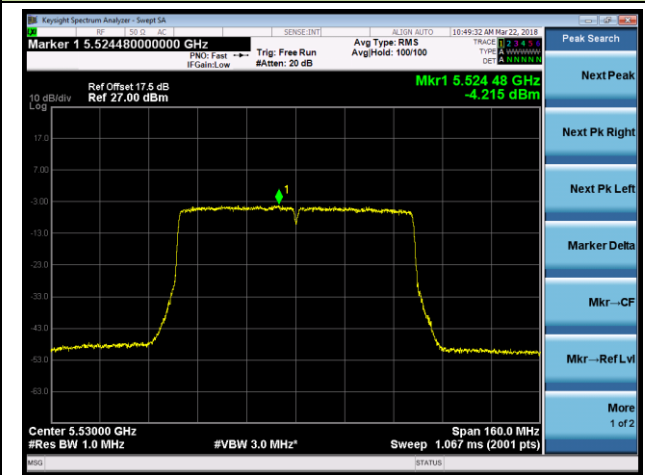

Channel 102 (5510MHz)

Channel 118 (5590MHz)

802.11ac-VHT80 Power Spectral Density - Ant 1

Channel 42 (5210MHz)

Channel 58 (5290MHz)

Channel 106 (5530MHz)

Channel 122 (5610MHz)

Channel 138 (5690MHz)

Channel 155 (5775MHz)