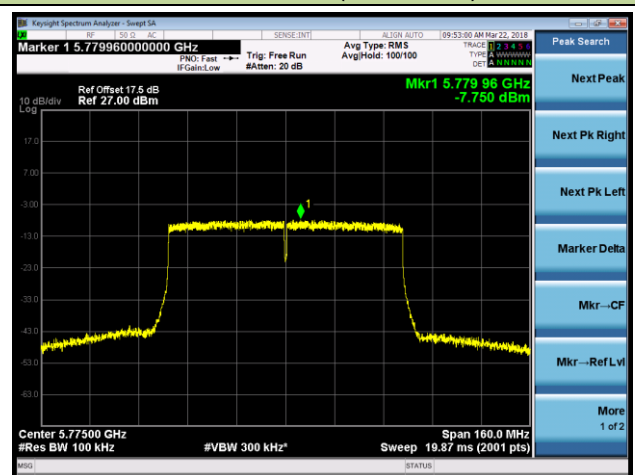

802.11ac-VHT80 Power Spectral Density - Ant 0

Channel 42 (5210MHz)

Channel 58 (5290MHz)

Channel 106 (5530MHz)

Channel 122 (5610MHz)

Channel 138 (5690MHz)

Channel 155 (5775MHz)

802.11a Power Spectral Density - Ant 1