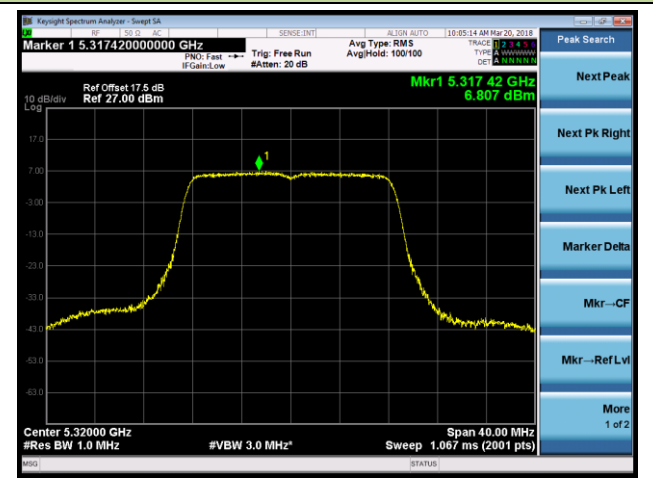

Channel 36 (5180MHz)

Channel 44 (5220MHz)

Channel 48 (5240MHz)

Channel 52 (5260MHz)

Channel 60 (5300MHz)

Channel 64 (5320MHz)

802.11n-HT20 Power Spectral Density - Ant 1

Channel 36 (5180MHz)