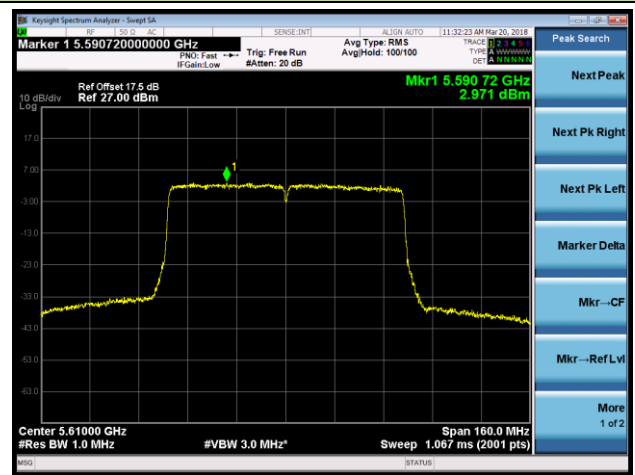

Channel 102 (5510MHz)

Channel 118 (5590MHz)

802.11ac-VHT80 Power Spectral Density - Ant 1

Channel 42 (5210MHz)

Channel 58 (5290MHz)

Channel 106 (5530MHz)

Channel 122 (5610MHz)

Channel 138 (5690MHz)

Channel 155 (5775MHz)