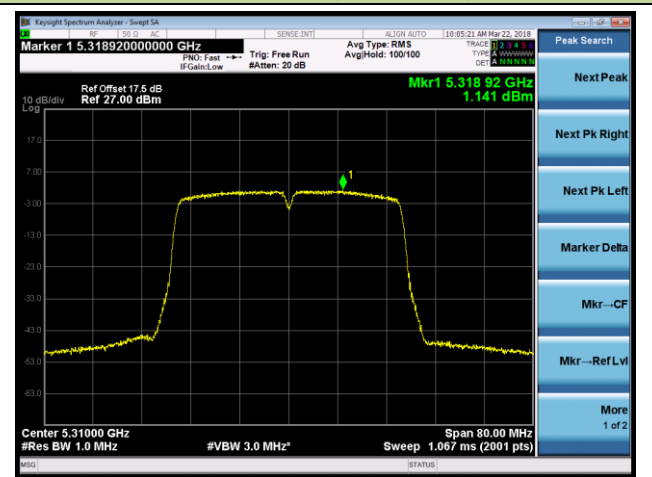

Channel 62 (5310MHz)