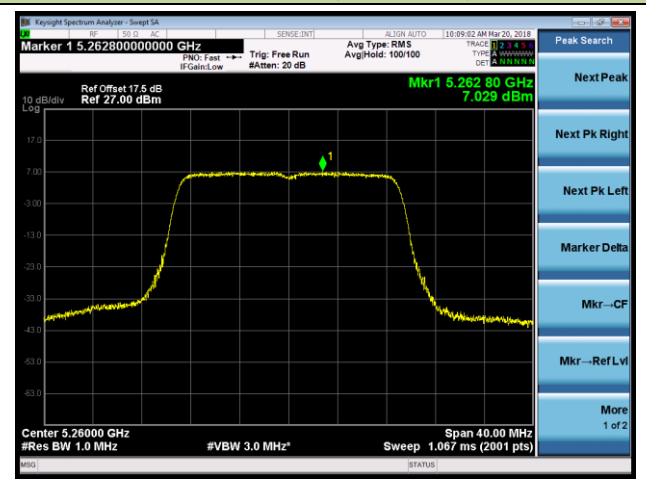

Channel 52 (5260MHz)