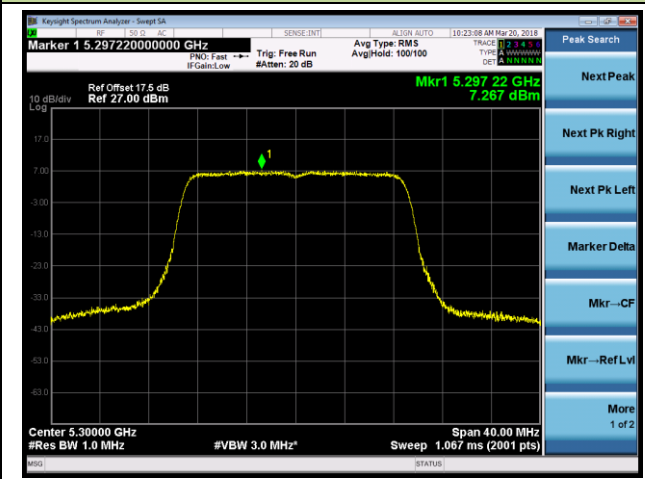

Channel 60 (5300MHz)