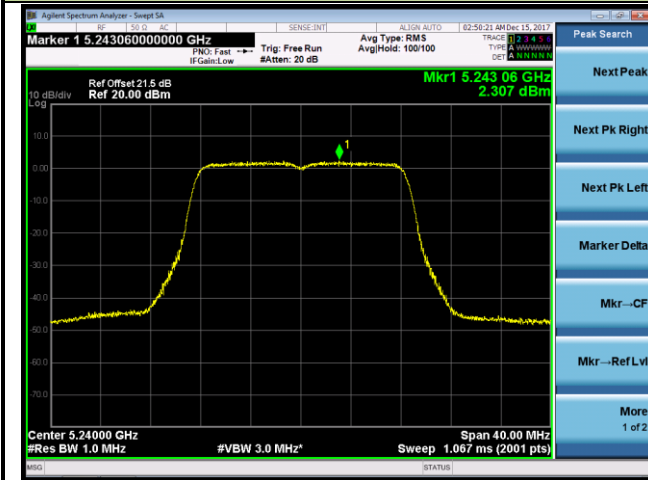

Channel 48 (5240MHz)