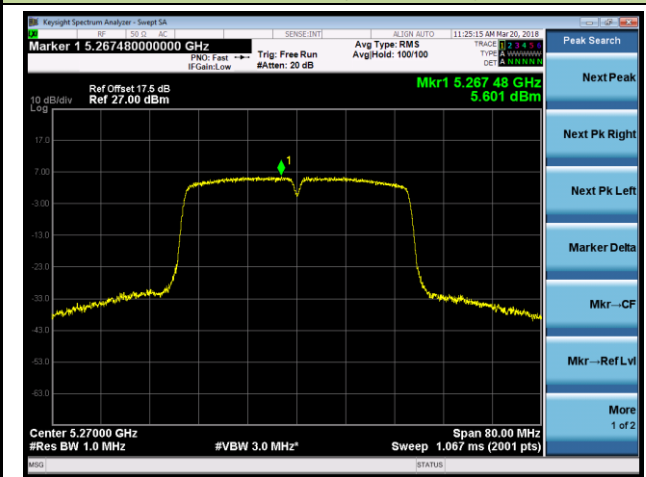

Channel 54 (5270MHz)