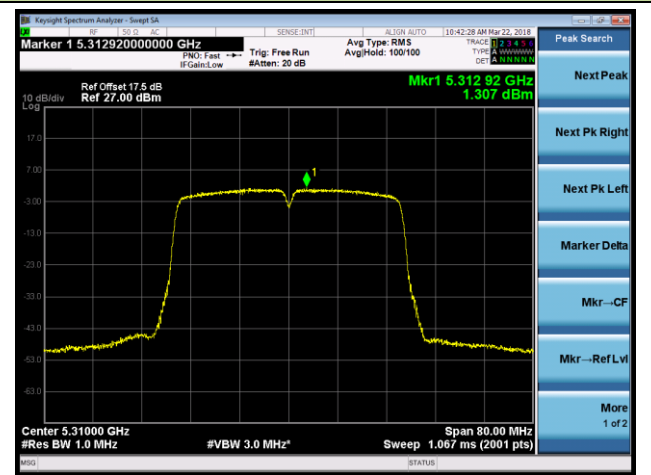

Channel 52 (5260MHz)

Channel 60 (5300MHz)

Channel 64 (5320MHz)

802.11ac-VHT40 Power Spectral Density - Ant 1

Channel 38 (5190MHz)

Channel 46 (5230MHz)

Channel 54 (5270MHz)

Channel 62 (5310MHz)