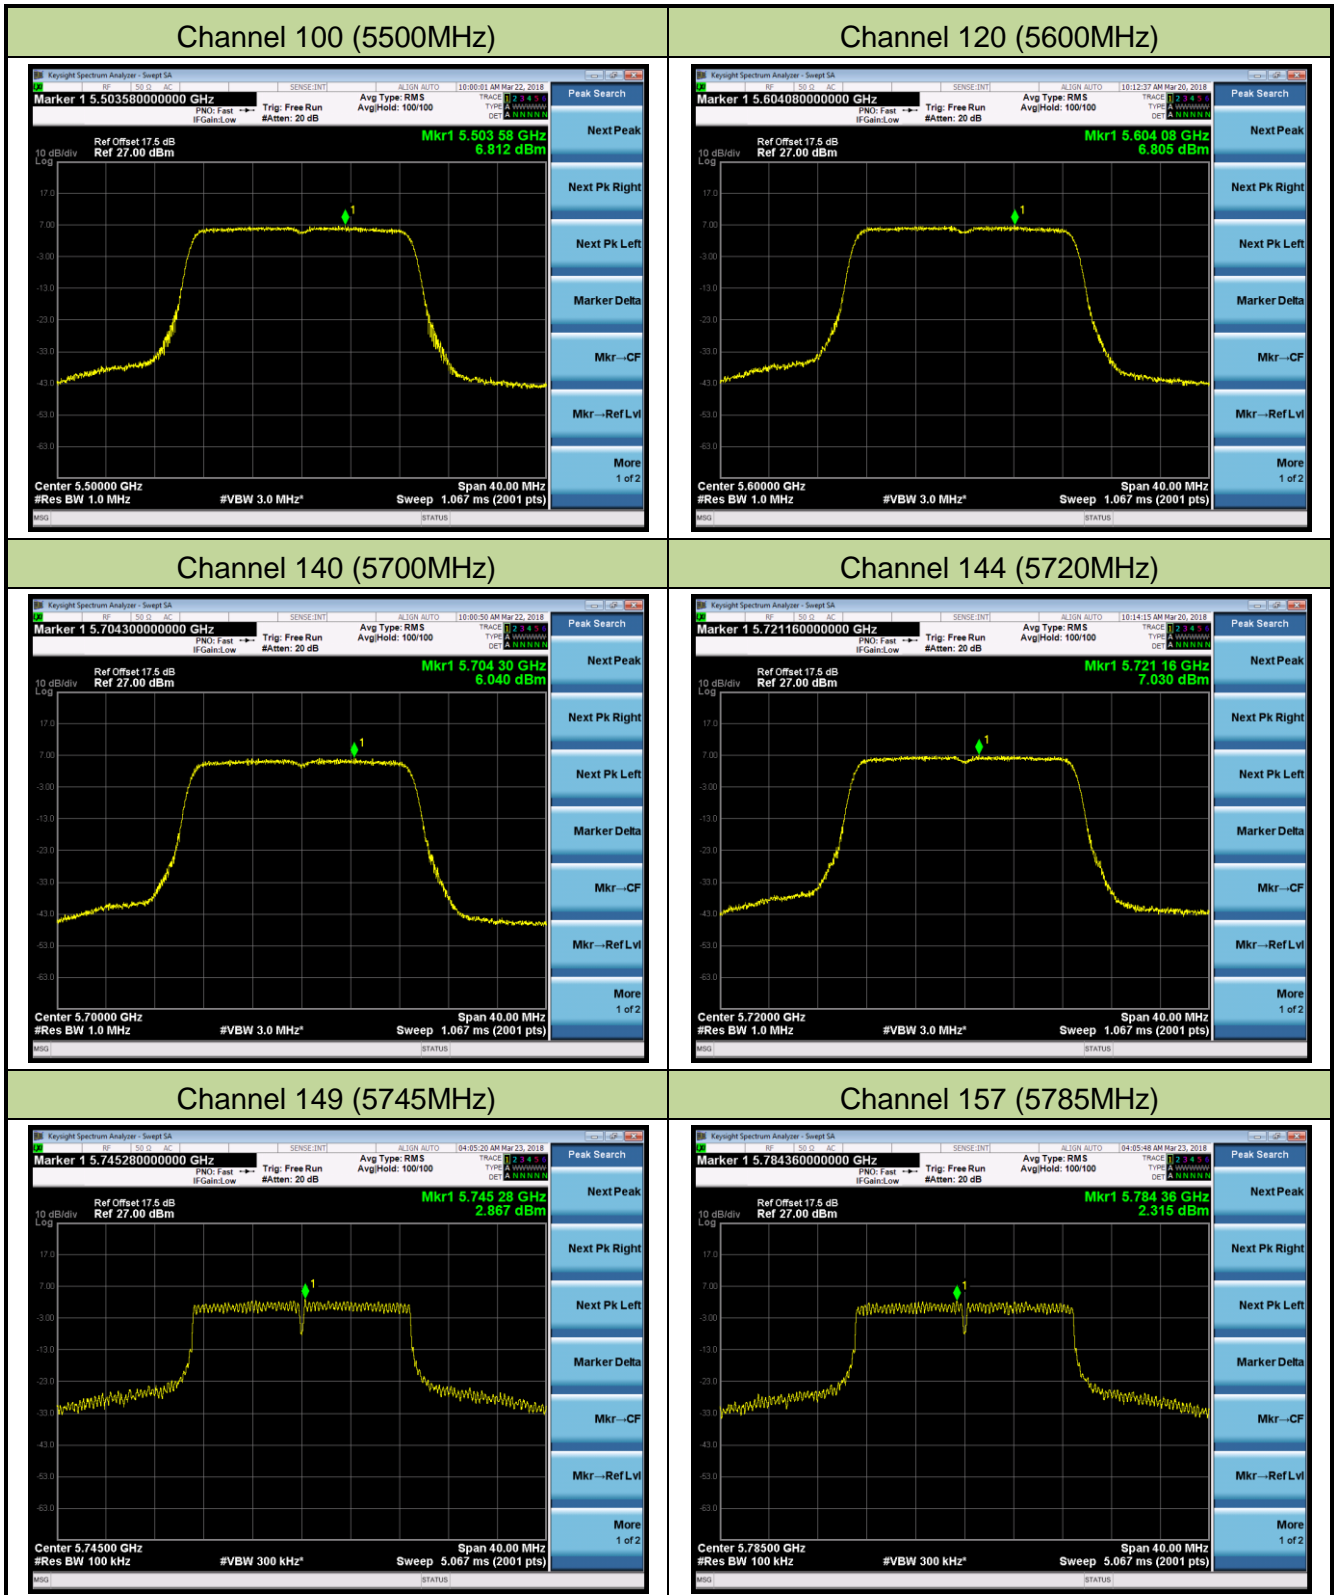

802.11ac-VHT80 Power Spectral Density - Ant 0

Channel 42 (5210MHz)

Channel 58 (5290MHz)

Channel 106 (5530MHz)

Channel 122 (5610MHz)

Channel 138 (5690MHz)

Channel 155 (5775MHz)

802.11a Power Spectral Density - Ant 1

Channel 44 (5220MHz)

Channel 48 (5240MHz)

Channel 52 (5260MHz)

Channel 60 (5300MHz)

Channel 64 (5320MHz)

802.11n-HT40 Power Spectral Density - Ant 1

Channel 38 (5190MHz)

Channel 46 (5230MHz)

Channel 54 (5270MHz)

Channel 62 (5310MHz)

Channel 102 (5510MHz)

Channel 118 (5590MHz)

802.11ac-VHT20 Power Spectral Density - Ant 1

Channel 36 (5180MHz)

Channel 44 (5220MHz)

Channel 48 (5240MHz)