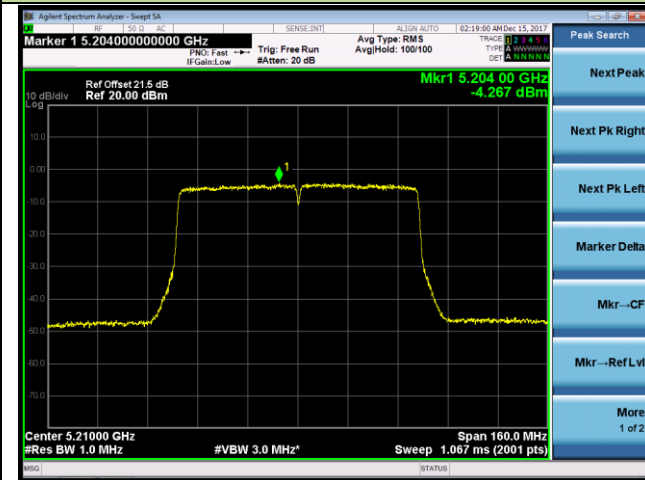

802.11ac-VHT80 Power Spectral Density - Ant 0

Channel 42 (5210MHz)

Channel 58 (5290MHz)

Channel 106 (5530MHz)

Channel 122 (5610MHz)

Channel 138 (5690MHz)

Channel 155 (5775MHz)

802.11a Power Spectral Density - Ant 1