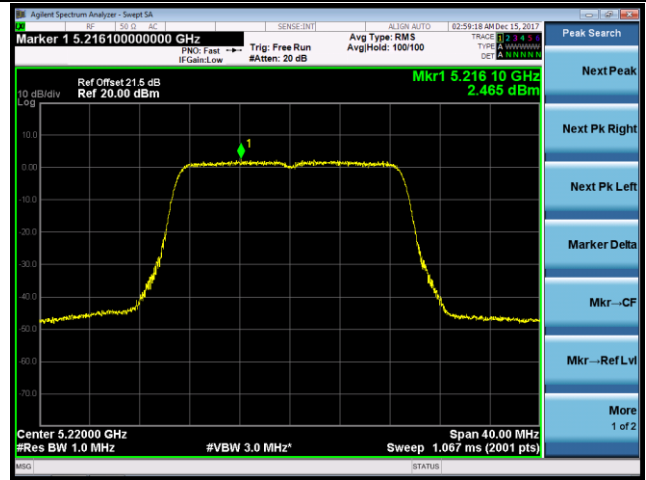

Channel 54 (5270MHz)

Channel 62 (5310MHz)

Channel 102 (5510MHz)

Channel 118 (5590MHz)

802.11ac-VHT20 Power Spectral Density - Ant 1

Channel 36 (5180MHz)

Channel 44 (5220MHz)

Channel 48 (5240MHz)