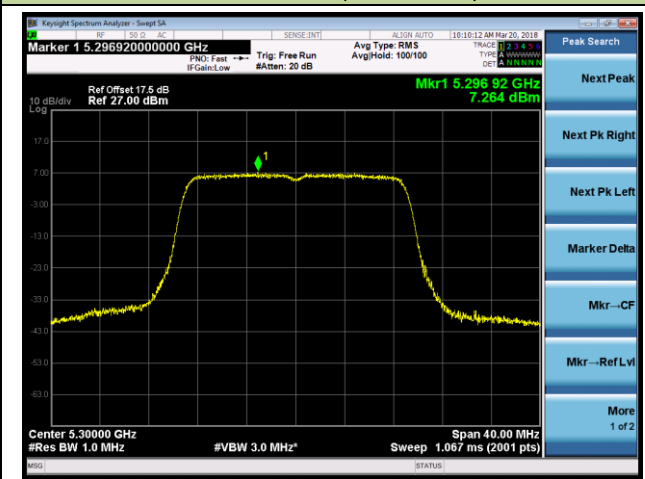

Channel 44 (5220MHz)

Channel 48 (5240MHz)

Channel 52 (5260MHz)

Channel 60 (5300MHz)

Channel 64 (5320MHz)

802.11n-HT40 Power Spectral Density - Ant 1

Channel 38 (5190MHz)

Channel 46 (5230MHz)