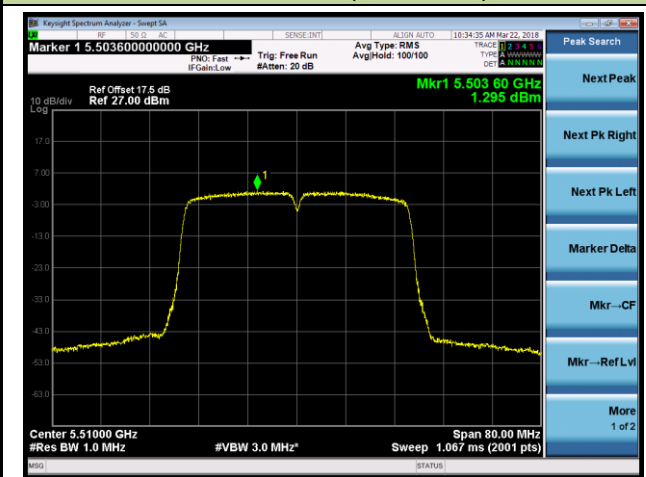

Channel 44 (5220MHz)

Channel 48 (5240MHz)

Channel 52 (5260MHz)

Channel 60 (5300MHz)

Channel 64 (5320MHz)

802.11n-HT40 Power Spectral Density - Ant 1

Channel 38 (5190MHz)

Channel 46 (5230MHz)

Channel 54 (5270MHz)

Channel 62 (5310MHz)

Channel 102 (5510MHz)

Channel 118 (5590MHz)

802.11ac-VHT20 Power Spectral Density - Ant 1

Channel 36 (5180MHz)

Channel 44 (5220MHz)

Channel 48 (5240MHz)