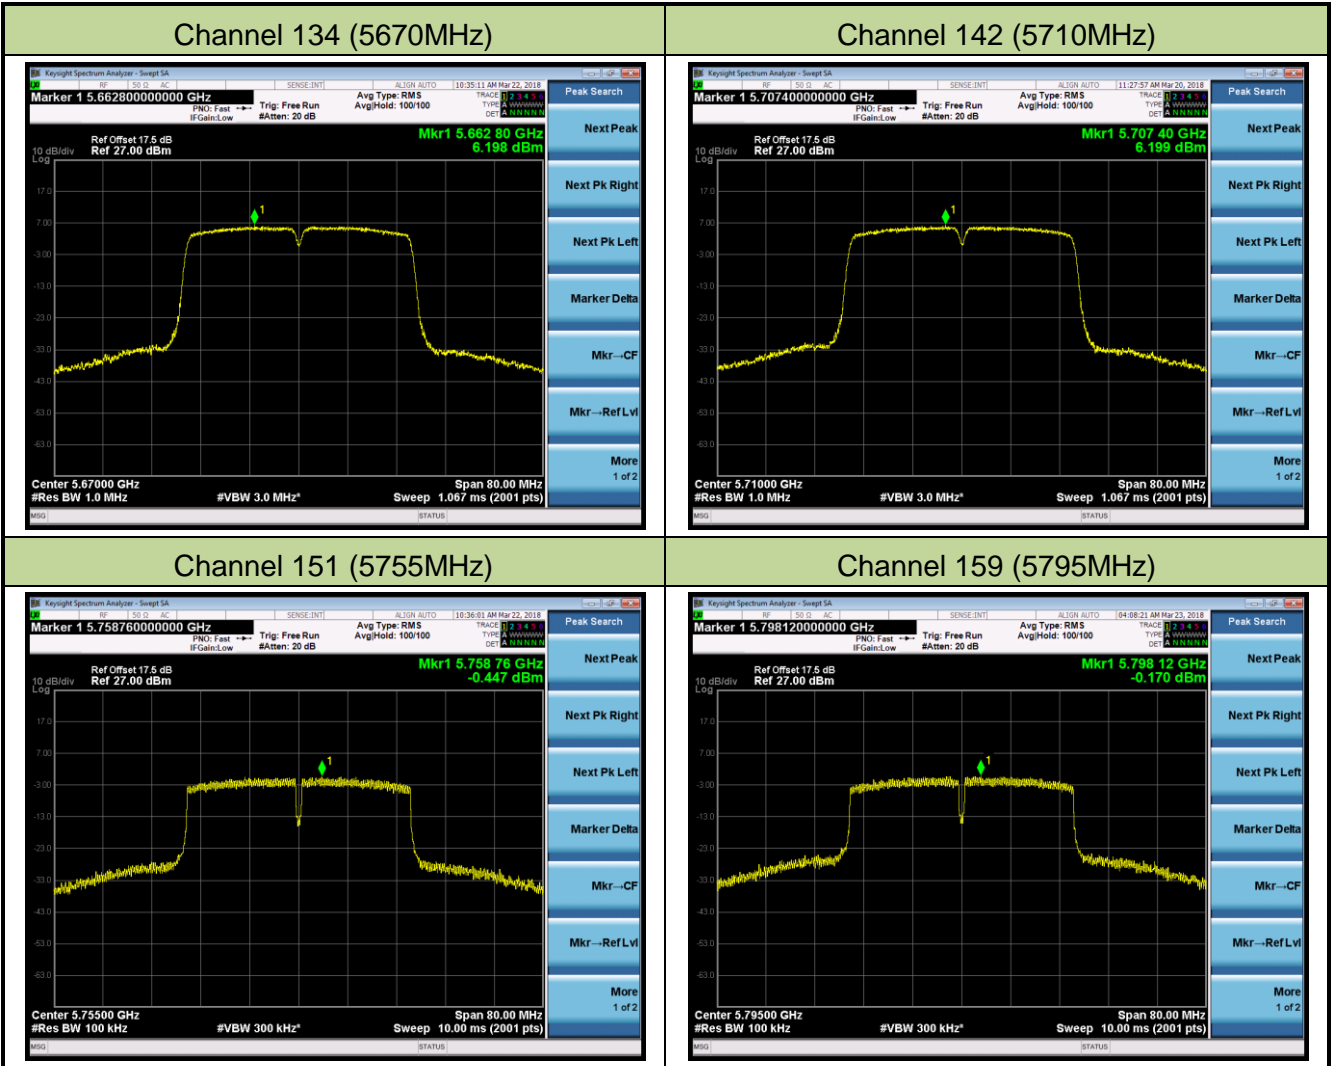

Channel 54 (5270MHz)

Channel 62 (5310MHz)

Channel 102 (5510MHz)

Channel 118 (5590MHz)

802.11ac-VHT20 Power Spectral Density - Ant 1

Channel 36 (5180MHz)

Channel 44 (5220MHz)

Channel 48 (5240MHz)

Channel 52 (5260MHz)

Channel 60 (5300MHz)

Channel 64 (5320MHz)

802.11ac-VHT40 Power Spectral Density - Ant 1

Channel 38 (5190MHz)

Channel 46 (5230MHz)

Channel 54 (5270MHz)

Channel 62 (5310MHz)

Channel 102 (5510MHz)

Channel 118 (5590MHz)

802.11ac-VHT80 Power Spectral Density - Ant 1

Channel 42 (5210MHz)

Channel 58 (5290MHz)

Channel 106 (5530MHz)

Channel 122 (5610MHz)

Channel 138 (5690MHz)