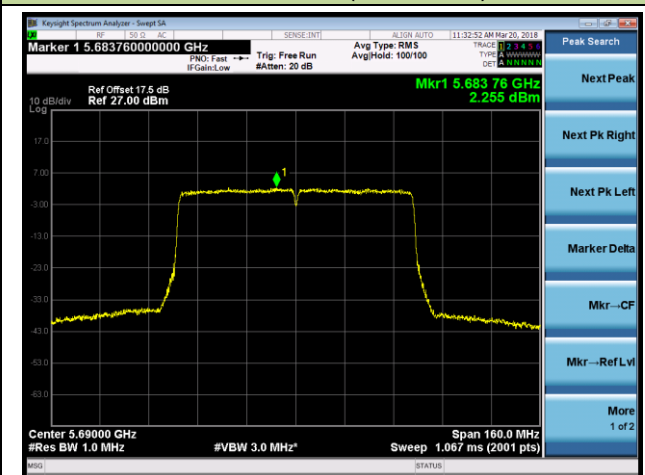

Channel 102 (5510MHz)

Channel 118 (5590MHz)

802.11ac-VHT80 Power Spectral Density - Ant 1

Channel 42 (5210MHz)

Channel 58 (5290MHz)

Channel 106 (5530MHz)

Channel 122 (5610MHz)

Channel 138 (5690MHz)

Channel 155 (5775MHz)