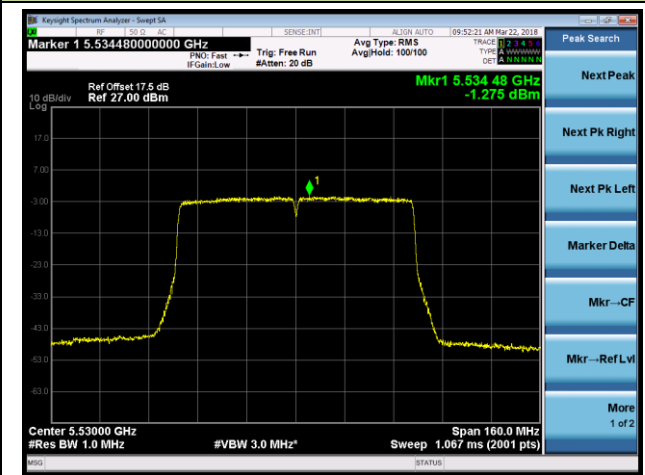

802.11ac-VHT80 Power Spectral Density - Ant 0

Channel 42 (5210MHz)

Channel 58 (5290MHz)

Channel 106 (5530MHz)

Channel 122 (5610MHz)

Channel 138 (5690MHz)

Channel 155 (5775MHz)

802.11a Power Spectral Density - Ant 1