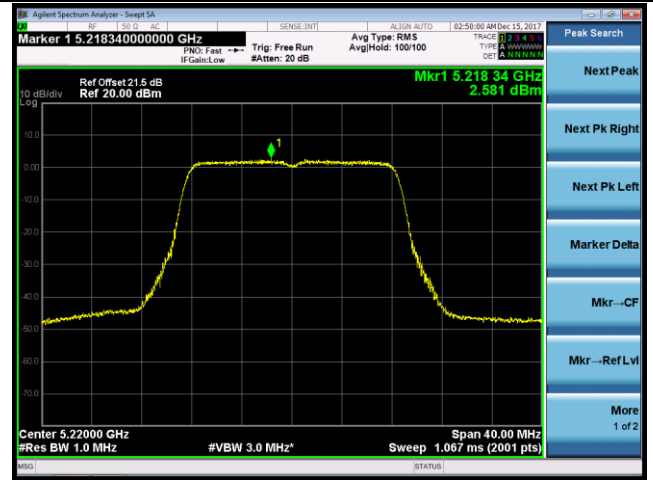

Channel 44 (5220MHz)