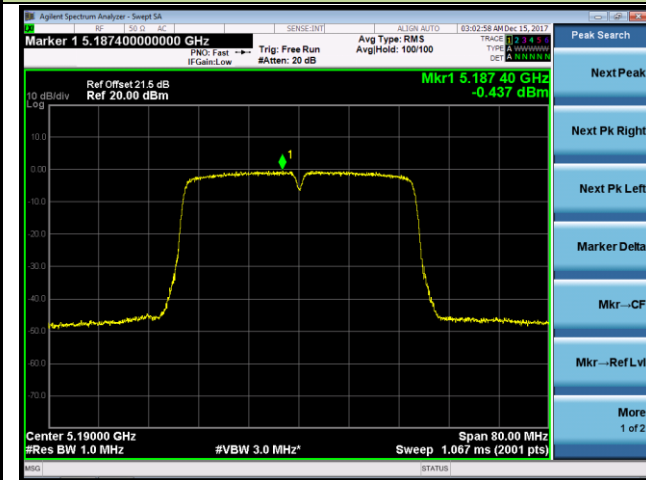

Channel 44 (5220MHz)

Channel 48 (5240MHz)

Channel 52 (5260MHz)

Channel 60 (5300MHz)

Channel 64 (5320MHz)

802.11n-HT40 Power Spectral Density - Ant 1

Channel 38 (5190MHz)

Channel 46 (5230MHz)