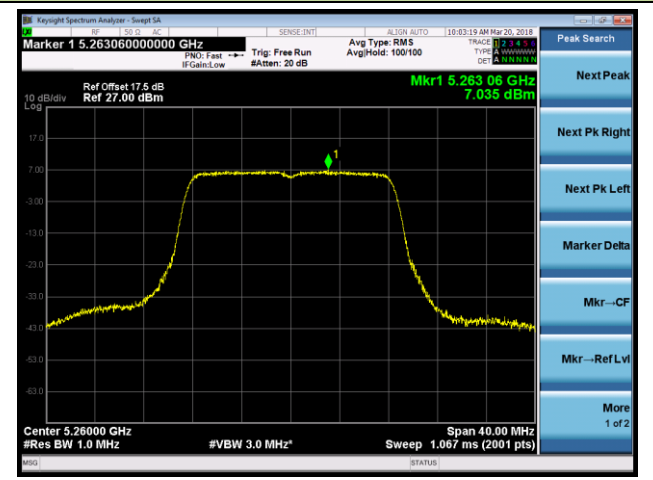

Channel 36 (5180MHz)

Channel 44 (5220MHz)

Channel 48 (5240MHz)

Channel 52 (5260MHz)

Channel 60 (5300MHz)

Channel 64 (5320MHz)

802.11n-HT20 Power Spectral Density - Ant 1

Channel 36 (5180MHz)