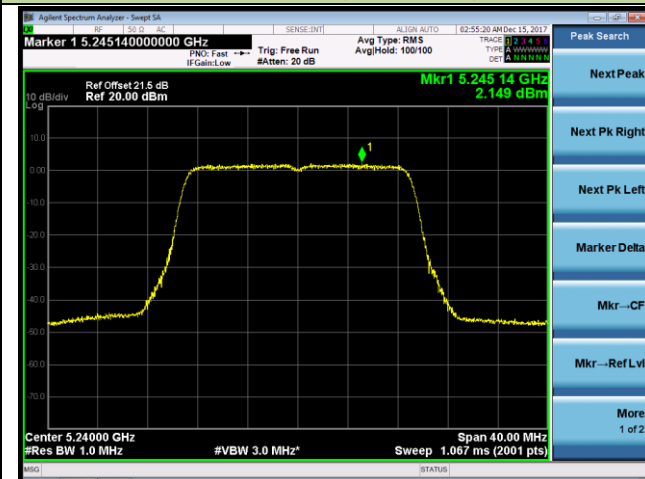

Channel 48 (5240MHz)