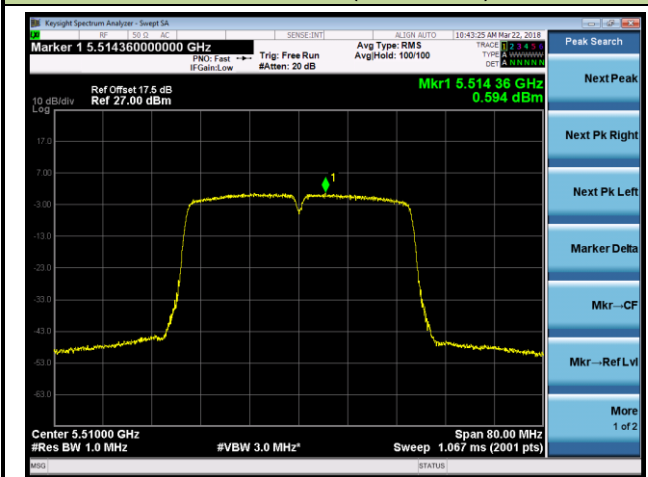

Channel 52 (5260MHz)

Channel 60 (5300MHz)

Channel 64 (5320MHz)

802.11ac-VHT40 Power Spectral Density - Ant 1

Channel 38 (5190MHz)

Channel 46 (5230MHz)

Channel 54 (5270MHz)

Channel 62 (5310MHz)

Channel 102 (5510MHz)

Channel 118 (5590MHz)

802.11ac-VHT80 Power Spectral Density - Ant 1

Channel 42 (5210MHz)

Channel 58 (5290MHz)

Channel 106 (5530MHz)

Channel 122 (5610MHz)

Channel 138 (5690MHz)