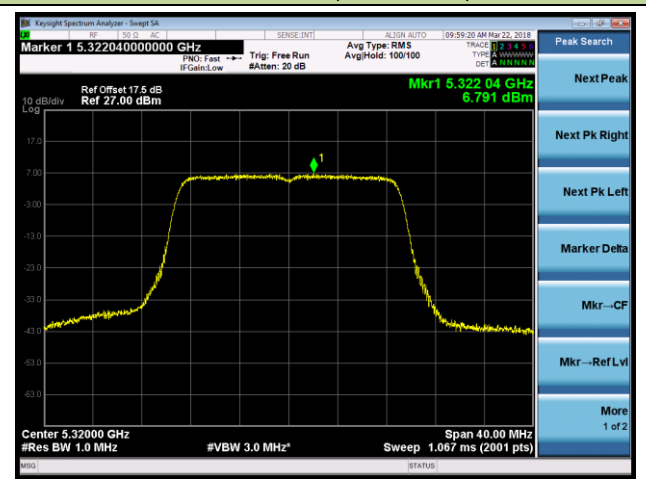

Channel 44 (5220MHz)

Channel 48 (5240MHz)

Channel 52 (5260MHz)

Channel 60 (5300MHz)

Channel 64 (5320MHz)

802.11n-HT40 Power Spectral Density - Ant 1

Channel 38 (5190MHz)

Channel 46 (5230MHz)