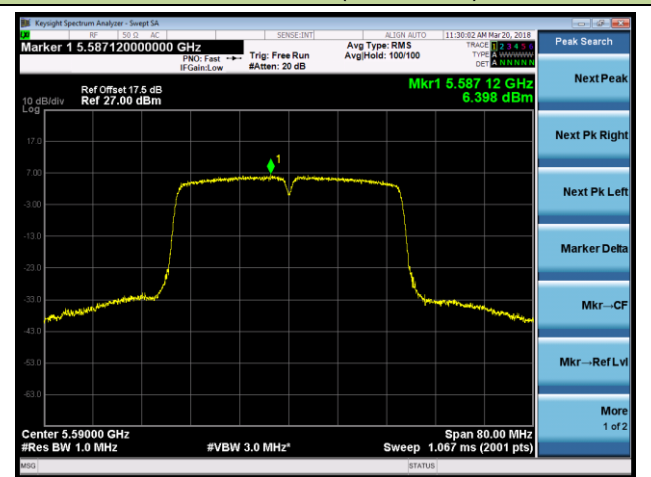

Channel 118 (5590MHz)