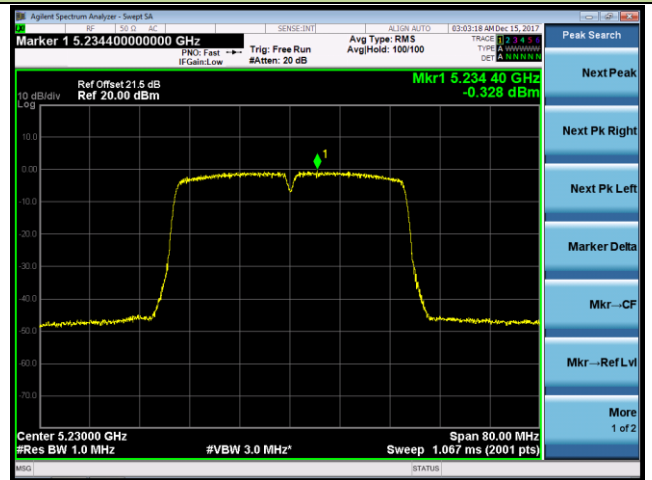

Channel 44 (5220MHz)

Channel 48 (5240MHz)

Channel 52 (5260MHz)

Channel 60 (5300MHz)

Channel 64 (5320MHz)

802.11n-HT40 Power Spectral Density - Ant 1

Channel 38 (5190MHz)

Channel 46 (5230MHz)