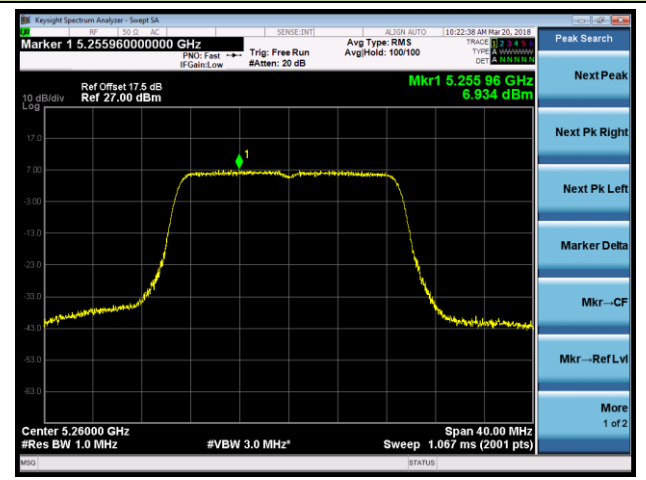

Channel 52 (5260MHz)