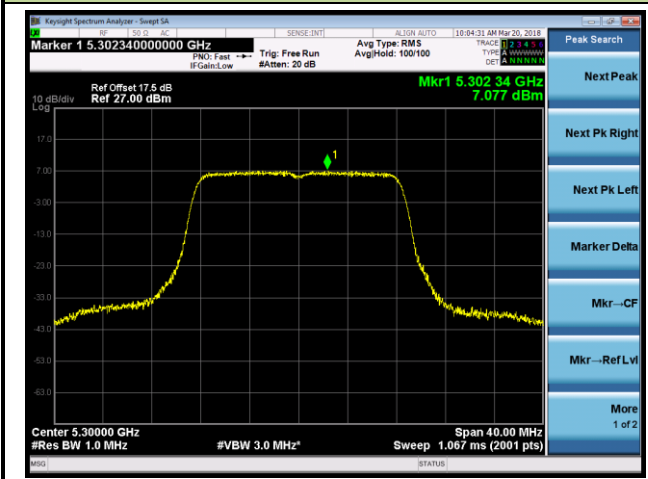

Channel 36 (5180MHz)

Channel 44 (5220MHz)

Channel 48 (5240MHz)

Channel 52 (5260MHz)

Channel 60 (5300MHz)

Channel 64 (5320MHz)

802.11n-HT20 Power Spectral Density - Ant 1

Channel 36 (5180MHz)