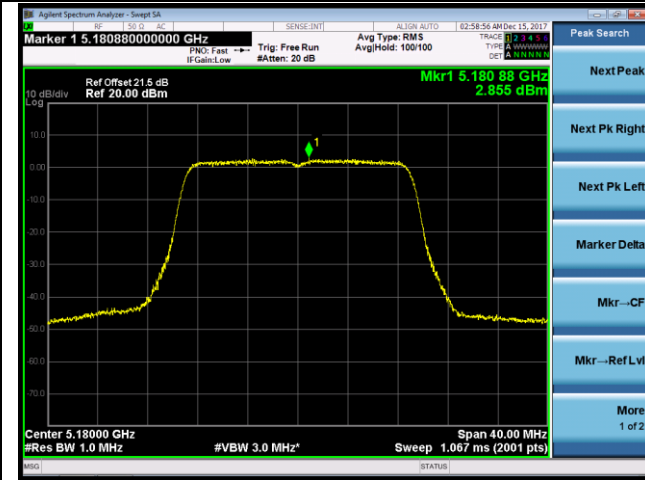

Channel 54 (5270MHz)

Channel 62 (5310MHz)

Channel 102 (5510MHz)

Channel 118 (5590MHz)

802.11ac-VHT20 Power Spectral Density - Ant 1

Channel 36 (5180MHz)

Channel 44 (5220MHz)

Channel 48 (5240MHz)