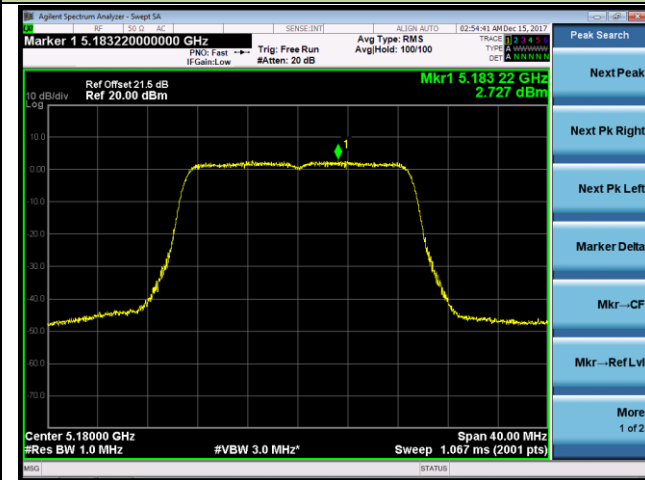

Channel 36 (5180MHz)

Channel 44 (5220MHz)

Channel 48 (5240MHz)

Channel 52 (5260MHz)

Channel 60 (5300MHz)

Channel 64 (5320MHz)

802.11n-HT20 Power Spectral Density - Ant 1

Channel 36 (5180MHz)