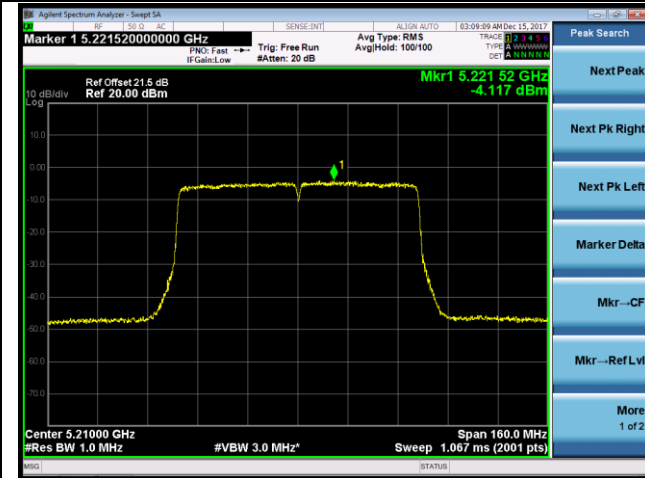

Channel 102 (5510MHz)

Channel 118 (5590MHz)

802.11ac-VHT80 Power Spectral Density - Ant 1

Channel 42 (5210MHz)

Channel 58 (5290MHz)

Channel 106 (5530MHz)

Channel 122 (5610MHz)

Channel 138 (5690MHz)

Channel 155 (5775MHz)