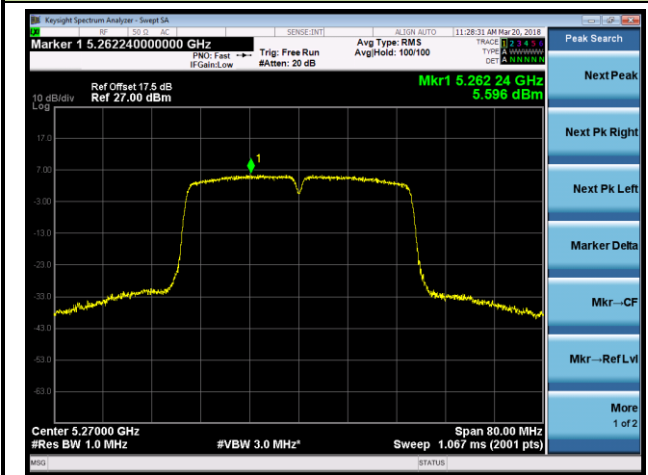

Channel 52 (5260MHz)

Channel 60 (5300MHz)

Channel 64 (5320MHz)

802.11ac-VHT40 Power Spectral Density - Ant 1

Channel 38 (5190MHz)

Channel 46 (5230MHz)

Channel 54 (5270MHz)

Channel 62 (5310MHz)