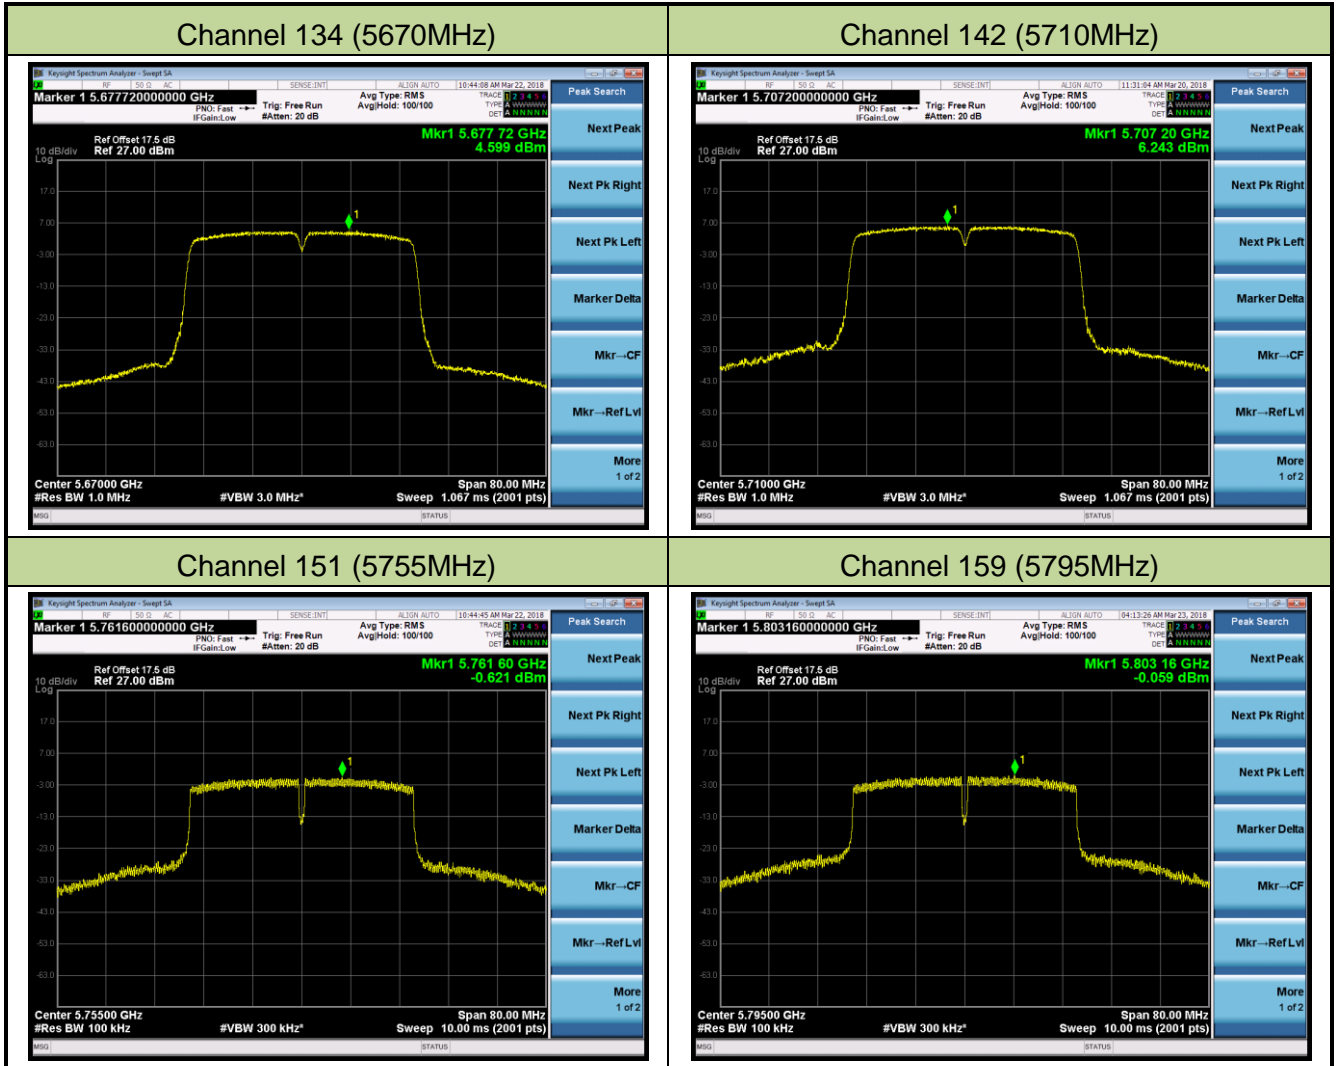

Channel 54 (5270MHz)

Channel 62 (5310MHz)

Channel 102 (5510MHz)

Channel 118 (5590MHz)

802.11ac-VHT20 Power Spectral Density - Ant 1

Channel 36 (5180MHz)

Channel 44 (5220MHz)

Channel 48 (5240MHz)

Channel 52 (5260MHz)

Channel 60 (5300MHz)

Channel 64 (5320MHz)

802.11ac-VHT40 Power Spectral Density - Ant 1

Channel 38 (5190MHz)

Channel 46 (5230MHz)

Channel 54 (5270MHz)

Channel 62 (5310MHz)

Channel 102 (5510MHz)

Channel 118 (5590MHz)

802.11ac-VHT80 Power Spectral Density - Ant 1

Channel 42 (5210MHz)

Channel 58 (5290MHz)

Channel 106 (5530MHz)

Channel 122 (5610MHz)

Channel 138 (5690MHz)

Channel 155 (5775MHz)