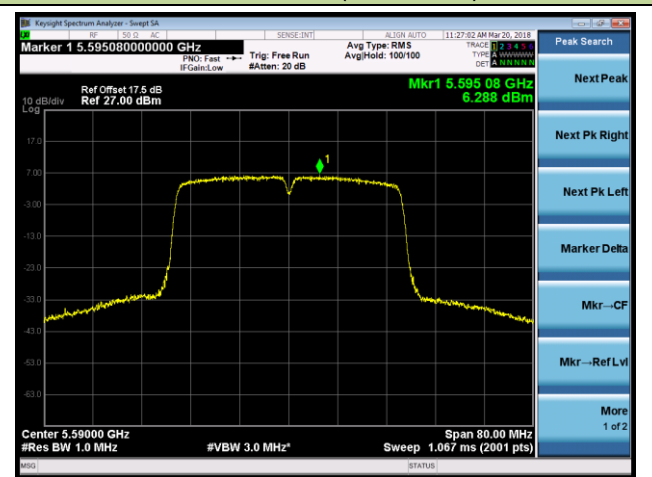

Channel 54 (5270MHz)

Channel 62 (5310MHz)

Channel 102 (5510MHz)

Channel 118 (5590MHz)

802.11ac-VHT20 Power Spectral Density - Ant 1

Channel 36 (5180MHz)

Channel 44 (5220MHz)

Channel 48 (5240MHz)