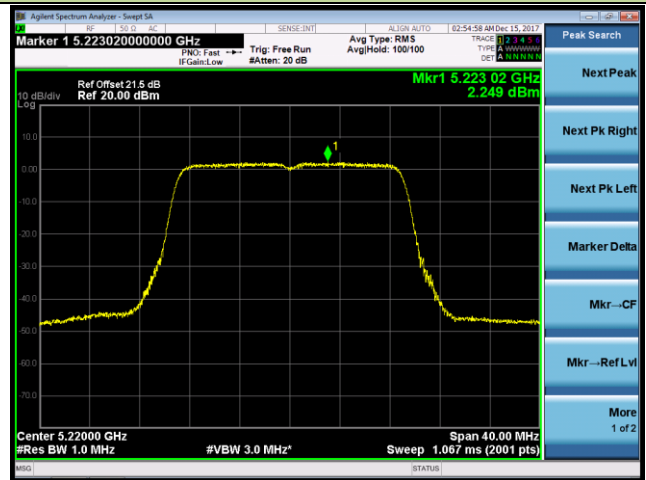

Channel 44 (5220MHz)