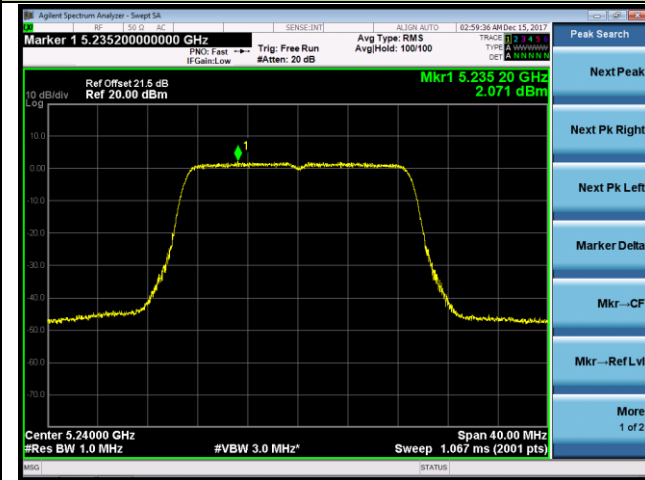

Channel 54 (5270MHz)

Channel 62 (5310MHz)

Channel 102 (5510MHz)

Channel 118 (5590MHz)

802.11ac-VHT20 Power Spectral Density - Ant 1

Channel 36 (5180MHz)

Channel 44 (5220MHz)

Channel 48 (5240MHz)