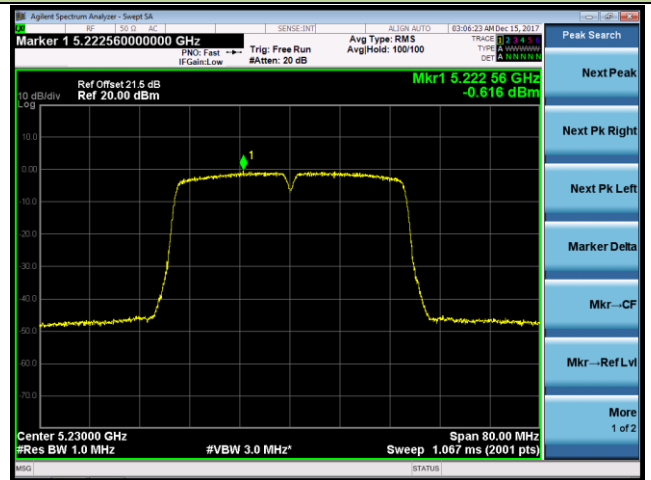

Channel 52 (5260MHz)

Channel 60 (5300MHz)

Channel 64 (5320MHz)

802.11ac-VHT40 Power Spectral Density - Ant 1

Channel 38 (5190MHz)

Channel 46 (5230MHz)

Channel 54 (5270MHz)

Channel 62 (5310MHz)

Channel 102 (5510MHz)

Channel 118 (5590MHz)

802.11ac-VHT80 Power Spectral Density - Ant 1

Channel 42 (5210MHz)

Channel 58 (5290MHz)

Channel 106 (5530MHz)

Channel 122 (5610MHz)

Channel 138 (5690MHz)