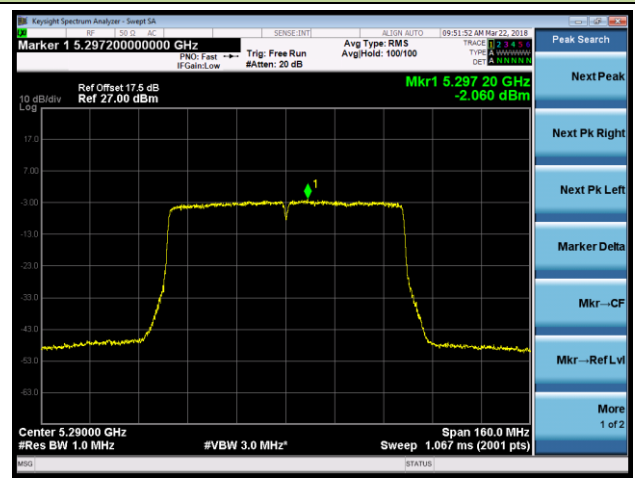

802.11ac-VHT80 Power Spectral Density - Ant 0

Channel 42 (5210MHz)

Channel 58 (5290MHz)

Channel 106 (5530MHz)

Channel 122 (5610MHz)

Channel 138 (5690MHz)

Channel 155 (5775MHz)

802.11a Power Spectral Density - Ant 1