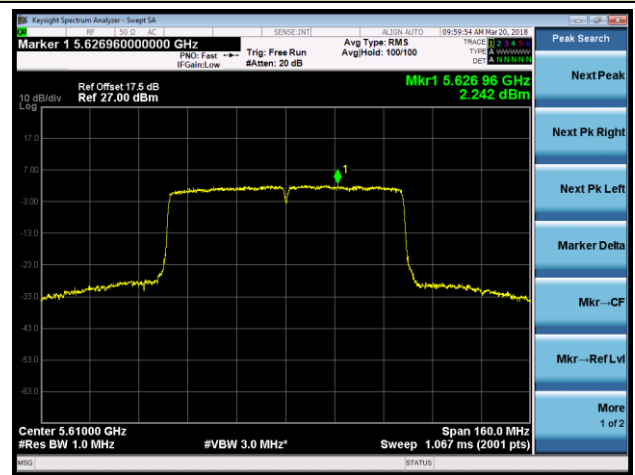

802.11ac-VHT80 Power Spectral Density - Ant 0

Channel 42 (5210MHz)

Channel 58 (5290MHz)

Channel 106 (5530MHz)

Channel 122 (5610MHz)

Channel 138 (5690MHz)

Channel 155 (5775MHz)

802.11a Power Spectral Density - Ant 1