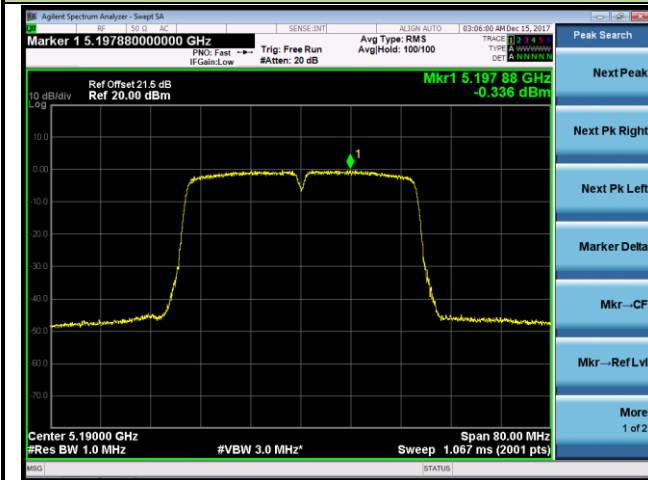

Channel 52 (5260MHz)

Channel 60 (5300MHz)

Channel 64 (5320MHz)

802.11ac-VHT40 Power Spectral Density - Ant 1

Channel 38 (5190MHz)

Channel 46 (5230MHz)

Channel 54 (5270MHz)

Channel 62 (5310MHz)

Channel 102 (5510MHz)

Channel 118 (5590MHz)

802.11ac-VHT80 Power Spectral Density - Ant 1

Channel 42 (5210MHz)

Channel 58 (5290MHz)

Channel 106 (5530MHz)

Channel 122 (5610MHz)

Channel 138 (5690MHz)