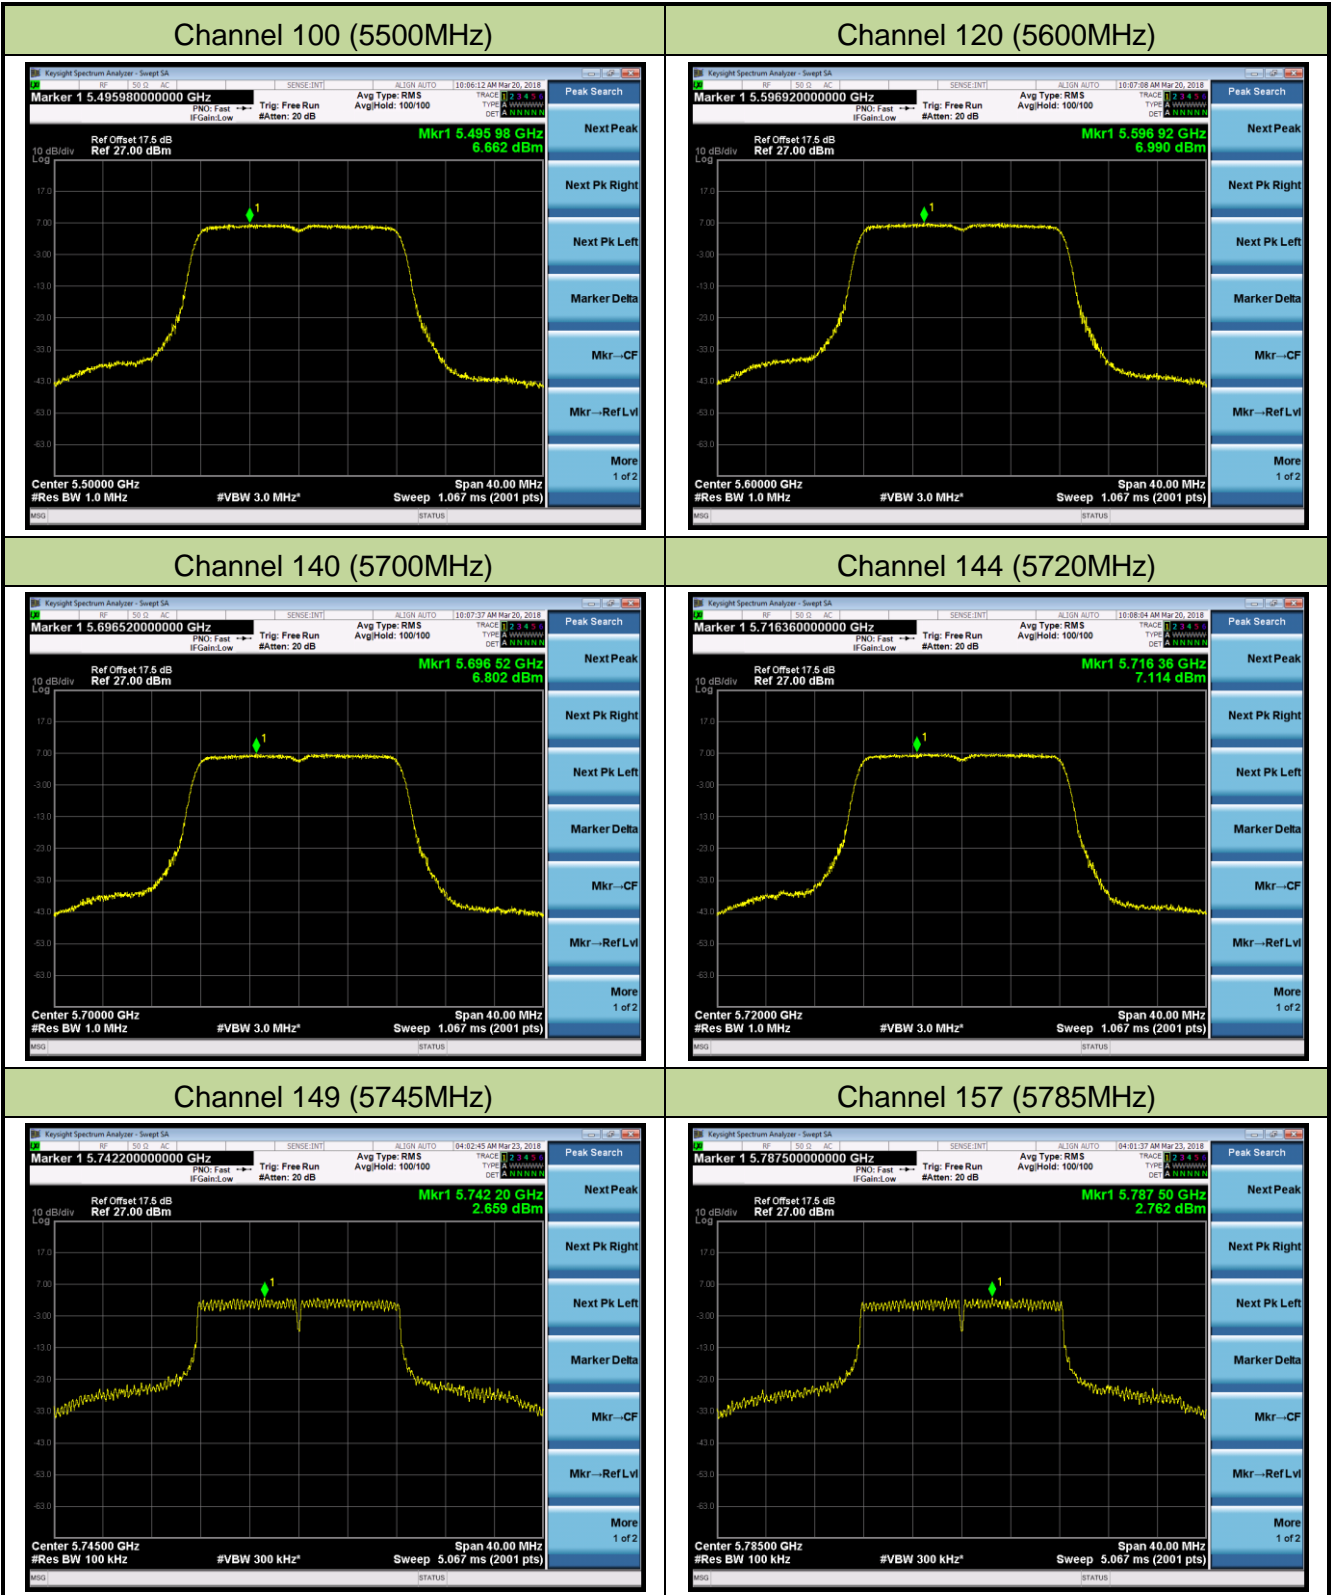

802.11ac-VHT80 Power Spectral Density - Ant 0

Channel 42 (5210MHz)

Channel 58 (5290MHz)

Channel 106 (5530MHz)

Channel 122 (5610MHz)

Channel 138 (5690MHz)

Channel 155 (5775MHz)

802.11a Power Spectral Density - Ant 1

Channel 36 (5180MHz)

Channel 44 (5220MHz)

Channel 48 (5240MHz)

Channel 52 (5260MHz)

Channel 60 (5300MHz)

Channel 64 (5320MHz)

802.11n-HT20 Power Spectral Density - Ant 1

Channel 36 (5180MHz)

Channel 44 (5220MHz)

Channel 48 (5240MHz)

Channel 52 (5260MHz)

Channel 60 (5300MHz)

Channel 64 (5320MHz)

802.11n-HT40 Power Spectral Density - Ant 1

Channel 38 (5190MHz)

Channel 46 (5230MHz)

Channel 54 (5270MHz)

Channel 62 (5310MHz)

Channel 102 (5510MHz)

Channel 118 (5590MHz)

802.11ac-VHT20 Power Spectral Density - Ant 1

Channel 36 (5180MHz)

Channel 44 (5220MHz)

Channel 48 (5240MHz)