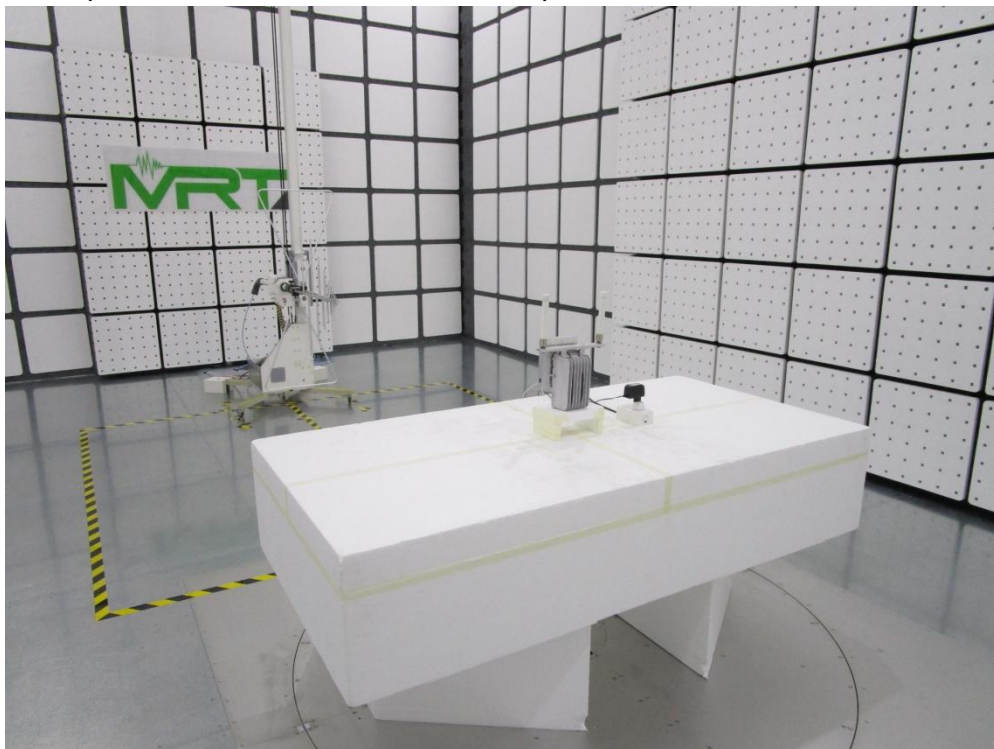

## FCC 15C & 15E Test Photograph

Description: Front view of Conducted Emission Test Setup

Description: Back view of Conducted Emission Test Setup

Description: Radiated Emission Test Setup for 9kHz ~ 30MHz

Description: Radiated Emission Test Setup for 30MHz ~ 1GHz

Description: Radiated Emission Test Setup for 1GHz ~ 18GHz

Description: Radiated Emission Test Setup for 18GHz ~ 40GHz