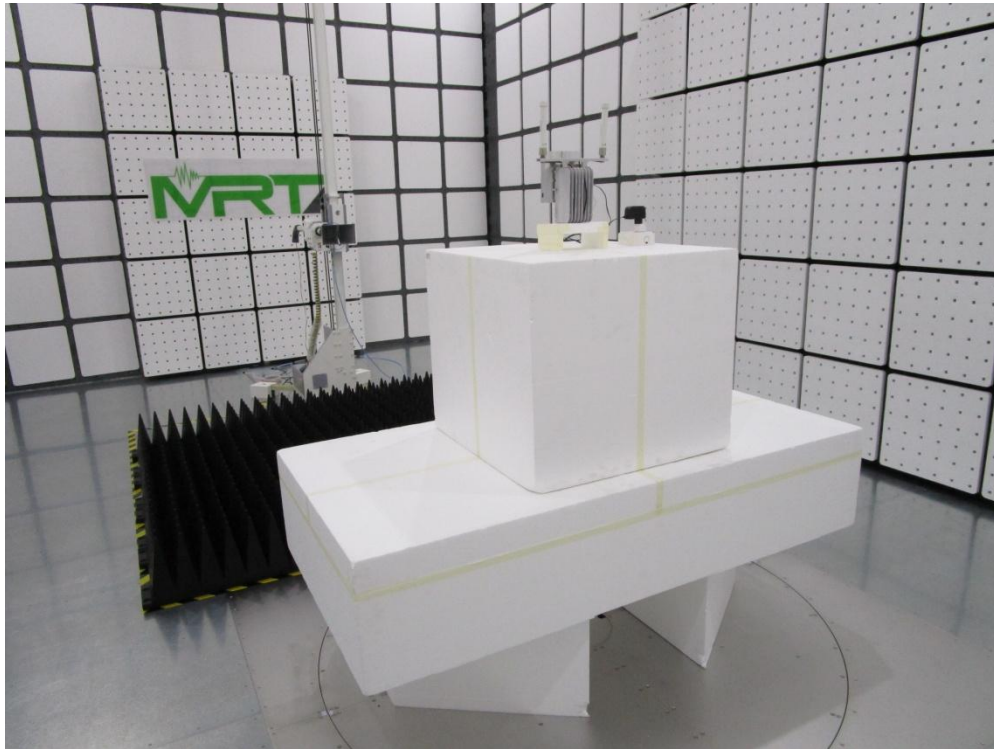

## FCC 15C & 15E Test Photograph

Description: Front view of Conducted Emission Test Setup

Description: Back view of Conducted Emission Test Setup

Description: Radiated Emission Test Setup for 9kHz ~ 30MHz

Description: Radiated Emission Test Setup for 30MHz ~ 1GHz

Description: Radiated Emission Test Setup for 1GHz ~ 18GHz

Description: Radiated Emission Test Setup for 18GHz ~ 40GHz