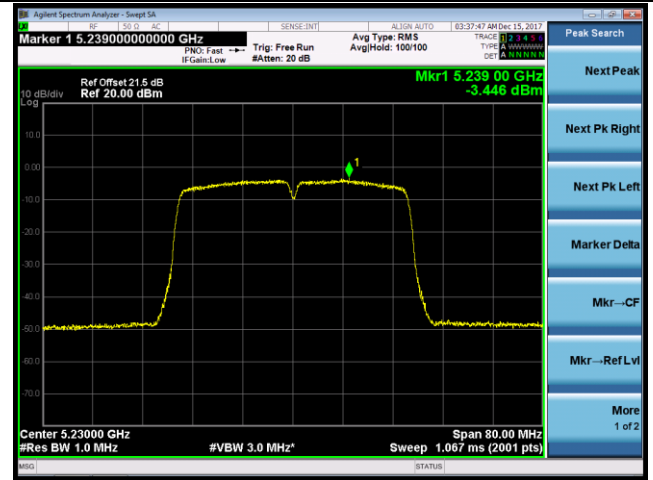

Channel 46 (5230MHz)