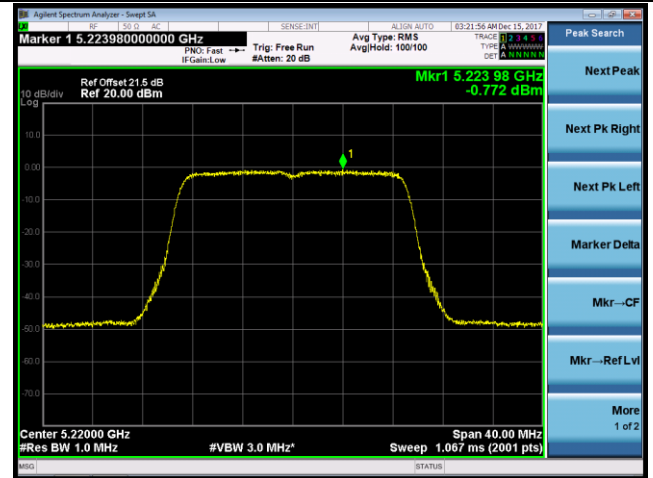

Channel 44 (5220MHz)