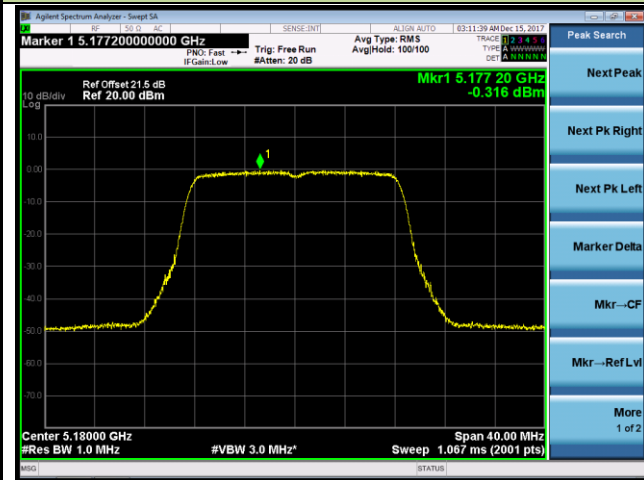

802.11a Power Spectral Density - Ant 1 / Ant 0 + 1 (CDD Mode)

Channel 36 (5180MHz)

Channel 44 (5220MHz)

Channel 48 (5240MHz)

Channel 149 (5745MHz)

Channel 157 (5785MHz)

Channel 165 (5825MHz)

802.11n-HT20 Power Spectral Density - Ant 1 / Ant 0 + 1 (CDD Mode)