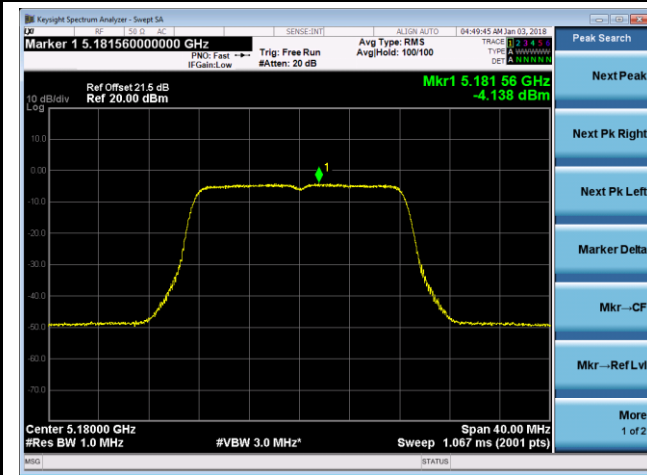

Channel 38 (5190MHz)

Channel 46 (5230MHz)

Channel 151 (5755MHz)

Channel 159 (5795MHz)

802.11ac-VHT80 Power Spectral Density - Ant 0 / Ant 0 + 1 (Beam-Forming Mode)

Channel 42 (5210MHz)

Channel 155 (5775MHz)

802.11n-HT20 Power Spectral Density - Ant 1 / Ant 0 + 1 (Beam-Forming Mode)

Channel 36 (5180MHz)

Channel 44 (5220MHz)

Channel 48 (5240MHz)

Channel 149 (5745MHz)

Channel 157 (5785MHz)

Channel 165 (5825MHz)

802.11n-HT40 Power Spectral Density - Ant 1 / Ant 0 + 1 (Beam-Forming Mode)