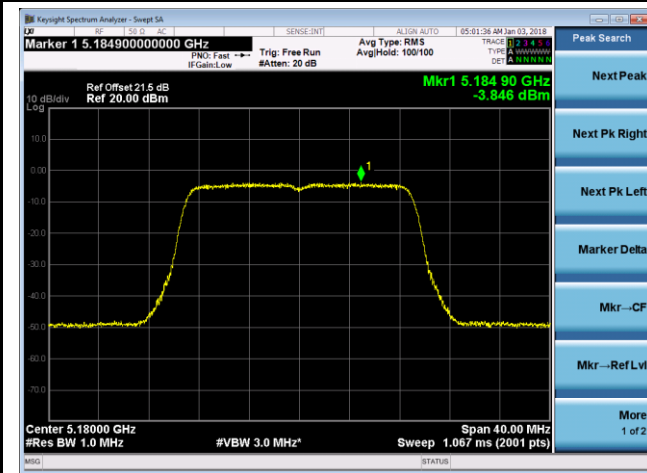

Channel 165 (5825MHz)

802.11n-HT40 Power Spectral Density - Ant 0 / Ant 0 + 1 (Beam-Forming Mode)

Channel 38 (5190MHz)

Channel 46 (5230MHz)

Channel 151 (5755MHz)

Channel 159 (5795MHz)

802.11ac-VHT20 Power Spectral Density - Ant 0 / Ant 0 + 1 (Beam-Forming Mode)

Channel 36 (5180MHz)

Channel 44 (5220MHz)

Channel 48 (5240MHz)

Channel 149 (5745MHz)

Channel 157 (5785MHz)

Channel 165 (5825MHz)

802.11ac-VHT40 Power Spectral Density - Ant 0 / Ant 0 + 1 (Beam-Forming Mode)