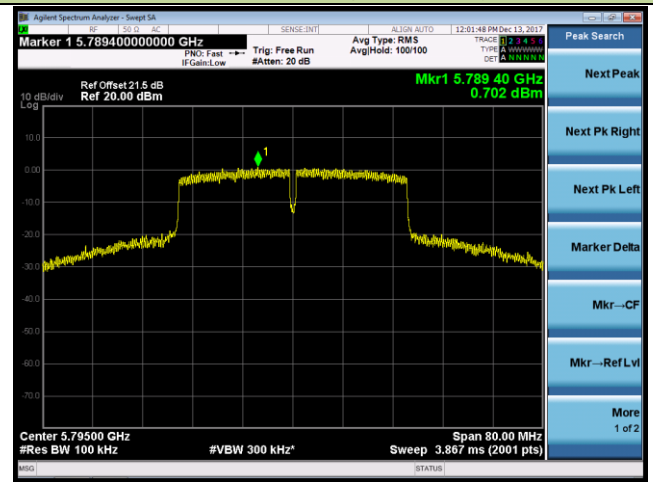

Channel 157 (5785MHz)

Channel 165 (5825MHz)

802.11ac-VHT40 Power Spectral Density - Ant 1 / Ant 0 + 1 (CDD Mode)

Channel 38 (5190MHz)

Channel 46 (5230MHz)

Channel 151 (5755MHz)

Channel 159 (5795MHz)

802.11ac-VHT80 Power Spectral Density - Ant 1 / Ant 0 + 1 (CDD Mode)