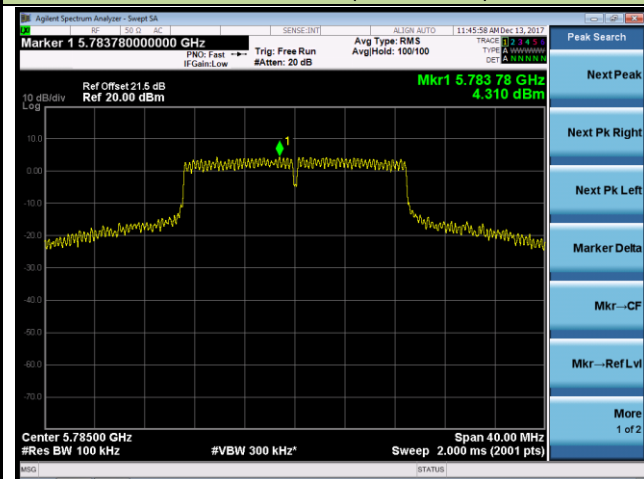

Channel 46 (5230MHz)

Channel 151 (5755MHz)

Channel 159 (5795MHz)

802.11ac-VHT20 Power Spectral Density - Ant 1 / Ant 0 + 1 (CDD Mode)

Channel 36 (5180MHz)

Channel 44 (5220MHz)

Channel 48 (5240MHz)

Channel 149 (5745MHz)

Channel 157 (5785MHz)

Channel 165 (5825MHz)

802.11ac-VHT40 Power Spectral Density - Ant 1 / Ant 0 + 1 (CDD Mode)

Channel 38 (5190MHz)

Channel 46 (5230MHz)

Channel 151 (5755MHz)

Channel 159 (5795MHz)

802.11ac-VHT80 Power Spectral Density - Ant 1 / Ant 0 + 1 (CDD Mode)