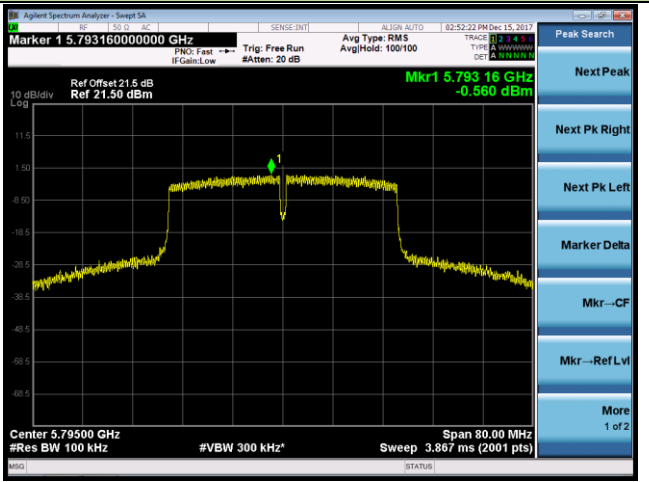

Channel 38 (5190MHz)

Channel 46 (5230MHz)

Channel 151 (5755MHz)

Channel 159 (5795MHz)

802.11ac-VHT20 Power Spectral Density - Ant 1 / Ant 0 + 1 (Beam-Forming Mode)

Channel 36 (5180MHz)

Channel 44 (5220MHz)

Channel 48 (5240MHz)

Channel 149 (5745MHz)

Channel 157 (5785MHz)

Channel 165 (5825MHz)