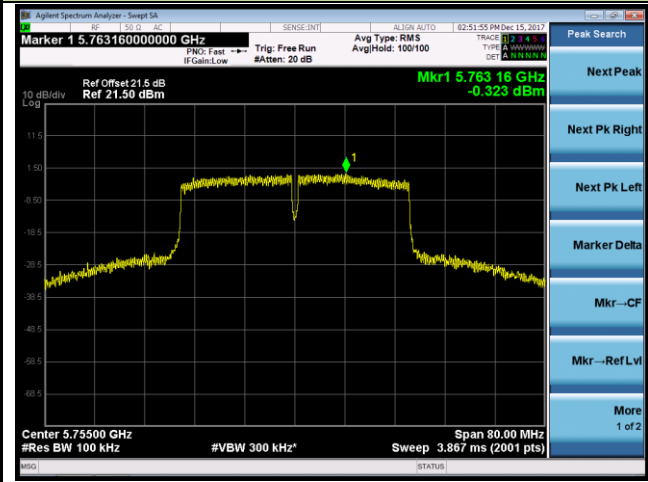

Channel 151 (5755MHz)