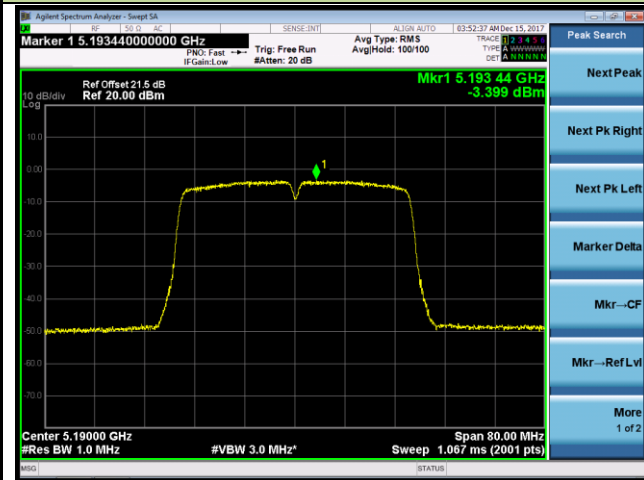

Channel 157 (5785MHz)

Channel 165 (5825MHz)

802.11ac-VHT40 Power Spectral Density - Ant 1 / Ant 0 + 1 (CDD Mode)

Channel 38 (5190MHz)

Channel 46 (5230MHz)

Channel 151 (5755MHz)

Channel 159 (5795MHz)

802.11ac-VHT80 Power Spectral Density - Ant 1 / Ant 0 + 1 (CDD Mode)