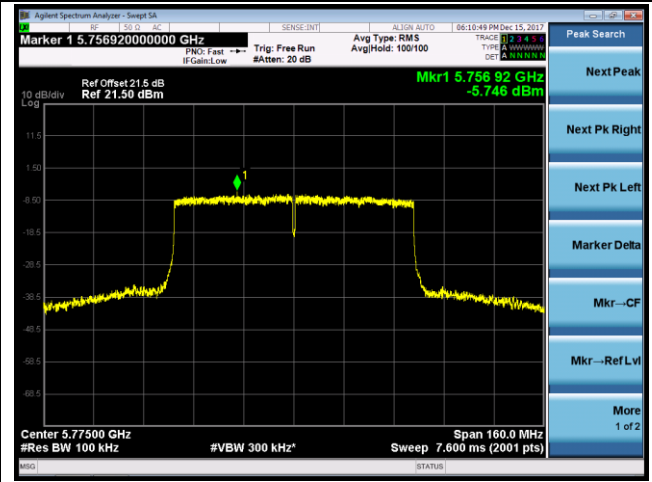

Channel 38 (5190MHz)

Channel 46 (5230MHz)

Channel 151 (5755MHz)

Channel 159 (5795MHz)

802.11ac-VHT80 Power Spectral Density - Ant 0 / Ant 0 + 1 (Beam-Forming Mode)

Channel 42 (5210MHz)

Channel 155 (5775MHz)