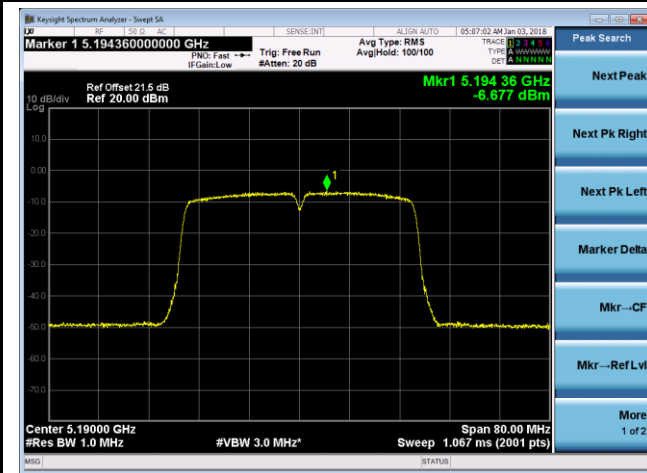

Channel 36 (5180MHz)

Channel 44 (5220MHz)

Channel 48 (5240MHz)

Channel 149 (5745MHz)

Channel 157 (5785MHz)

Channel 165 (5825MHz)

802.11ac-VHT40 Power Spectral Density - Ant 0 / Ant 0 + 1 (Beam-Forming Mode)

Channel 38 (5190MHz)

Channel 46 (5230MHz)

Channel 151 (5755MHz)

Channel 159 (5795MHz)

802.11ac-VHT80 Power Spectral Density - Ant 0 / Ant 0 + 1 (Beam-Forming Mode)

Channel 42 (5210MHz)

Channel 155 (5775MHz)