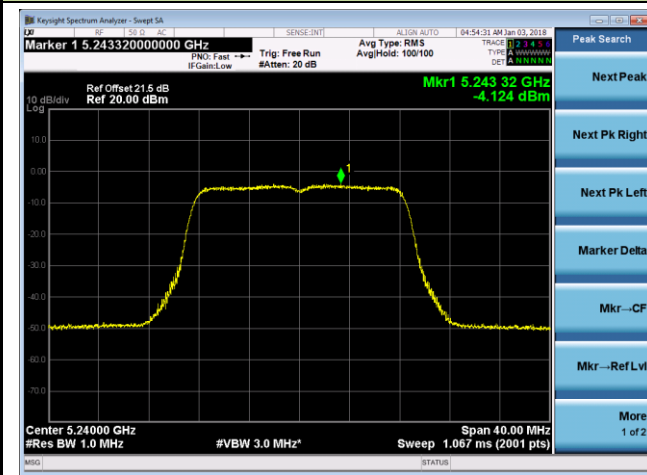

Channel 38 (5190MHz)

Channel 46 (5230MHz)

Channel 151 (5755MHz)

Channel 159 (5795MHz)

802.11ac-VHT80 Power Spectral Density - Ant 0 / Ant 0 + 1 (Beam-Forming Mode)

Channel 42 (5210MHz)

Channel 155 (5775MHz)

802.11n-HT20 Power Spectral Density - Ant 1 / Ant 0 + 1 (Beam-Forming Mode)

Channel 36 (5180MHz)

Channel 44 (5220MHz)

Channel 48 (5240MHz)

Channel 149 (5745MHz)

Channel 157 (5785MHz)

Channel 165 (5825MHz)

802.11n-HT40 Power Spectral Density - Ant 1 / Ant 0 + 1 (Beam-Forming Mode)

Channel 38 (5190MHz)

Channel 46 (5230MHz)

Channel 151 (5755MHz)

Channel 159 (5795MHz)

802.11ac-VHT20 Power Spectral Density - Ant 1 / Ant 0 + 1 (Beam-Forming Mode)

Channel 36 (5180MHz)

Channel 44 (5220MHz)

Channel 48 (5240MHz)