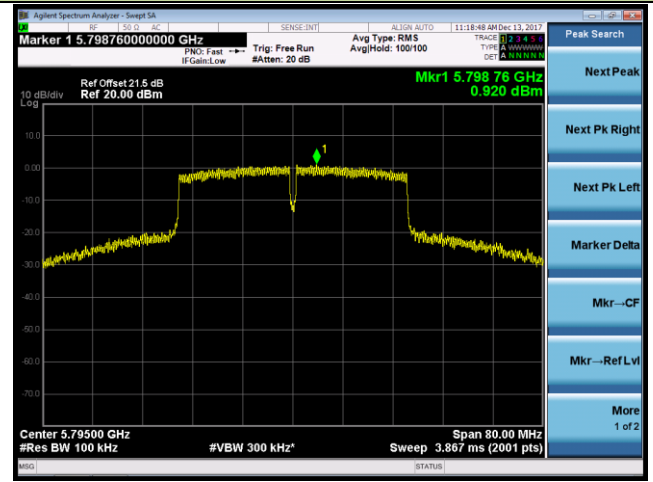

Channel 159 (5795MHz)