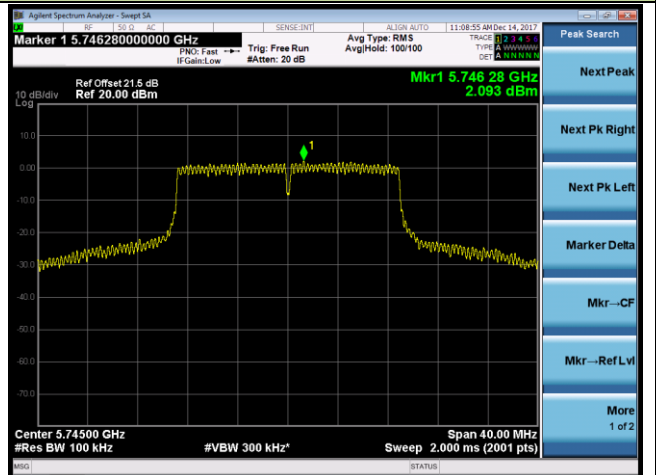

802.11n-HT20 Power Spectral Density - Ant 1 / Ant 0 + 1 (Beam-Forming Mode)

Channel 36 (5180MHz)

Channel 44 (5220MHz)

Channel 48 (5240MHz)

Channel 149 (5745MHz)

Channel 157 (5785MHz)

Channel 165 (5825MHz)

802.11n-HT40 Power Spectral Density - Ant 1 / Ant 0 + 1 (Beam-Forming Mode)