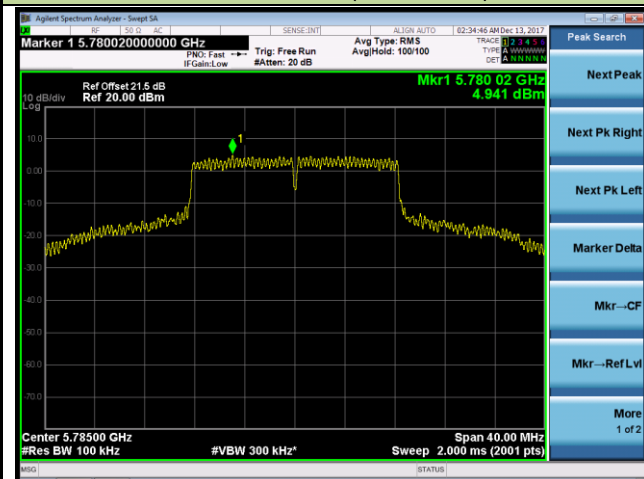

802.11a Power Spectral Density - Ant 1 / Ant 0 + 1 (CDD Mode)

Channel 36 (5180MHz)

Channel 44 (5220MHz)

Channel 48 (5240MHz)

Channel 149 (5745MHz)

Channel 157 (5785MHz)

Channel 165 (5825MHz)

802.11n-HT20 Power Spectral Density - Ant 1 / Ant 0 + 1 (CDD Mode)