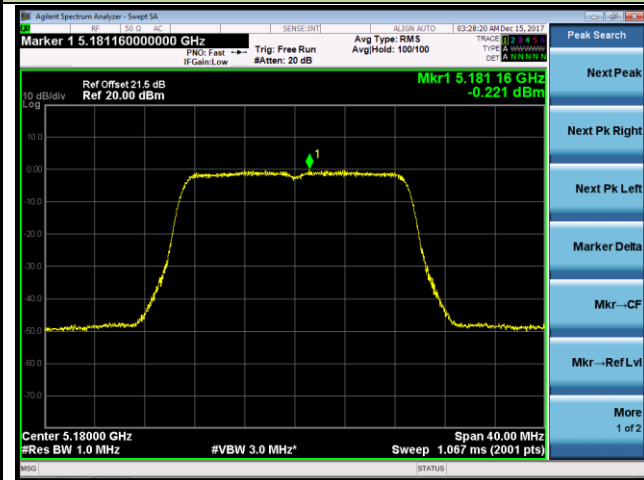

Channel 46 (5230MHz)

Channel 151 (5755MHz)

Channel 159 (5795MHz)

802.11ac-VHT20 Power Spectral Density - Ant 1 / Ant 0 + 1 (CDD Mode)

Channel 36 (5180MHz)

Channel 44 (5220MHz)

Channel 48 (5240MHz)

Channel 149 (5745MHz)

Channel 157 (5785MHz)

Channel 165 (5825MHz)

802.11ac-VHT40 Power Spectral Density - Ant 1 / Ant 0 + 1 (CDD Mode)

Channel 38 (5190MHz)

Channel 46 (5230MHz)

Channel 151 (5755MHz)

Channel 159 (5795MHz)

802.11ac-VHT80 Power Spectral Density - Ant 1 / Ant 0 + 1 (CDD Mode)