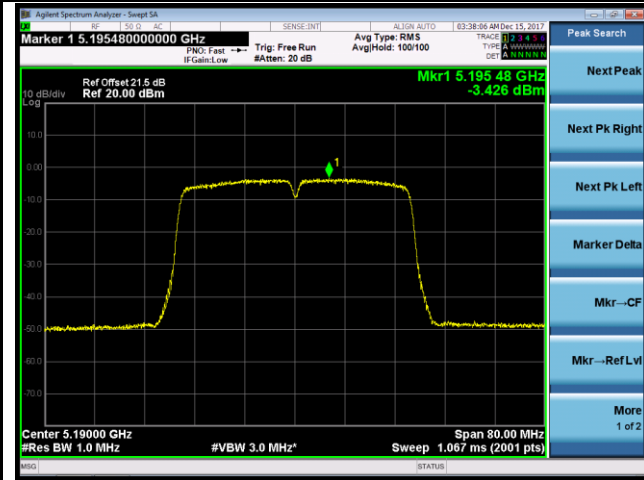

Channel 36 (5180MHz)

Channel 44 (5220MHz)

Channel 48 (5240MHz)

Channel 149 (5745MHz)

Channel 157 (5785MHz)

Channel 165 (5825MHz)

802.11n-HT40 Power Spectral Density - Ant 1 / Ant 0 + 1 (CDD Mode)

Channel 38 (5190MHz)

Channel 46 (5230MHz)

Channel 151 (5755MHz)

Channel 159 (5795MHz)

802.11ac-VHT20 Power Spectral Density - Ant 1 / Ant 0 + 1 (CDD Mode)

Channel 36 (5180MHz)

Channel 44 (5220MHz)

Channel 48 (5240MHz)

Channel 149 (5745MHz)