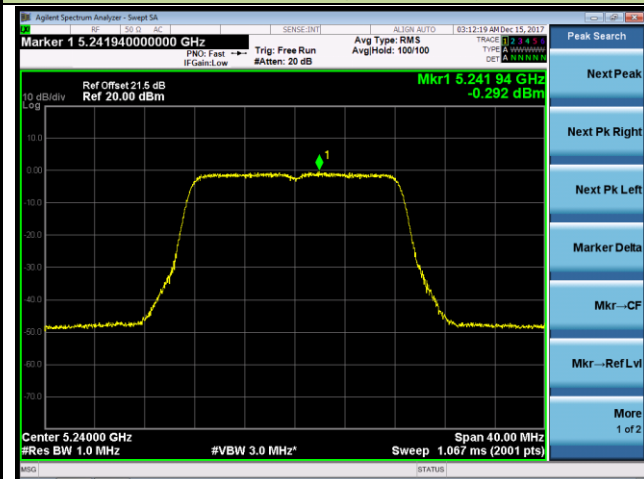

802.11a Power Spectral Density - Ant 1 / Ant 0 + 1 (CDD Mode)

Channel 36 (5180MHz)

Channel 44 (5220MHz)

Channel 48 (5240MHz)

Channel 149 (5745MHz)

Channel 157 (5785MHz)

Channel 165 (5825MHz)

802.11n-HT20 Power Spectral Density - Ant 1 / Ant 0 + 1 (CDD Mode)