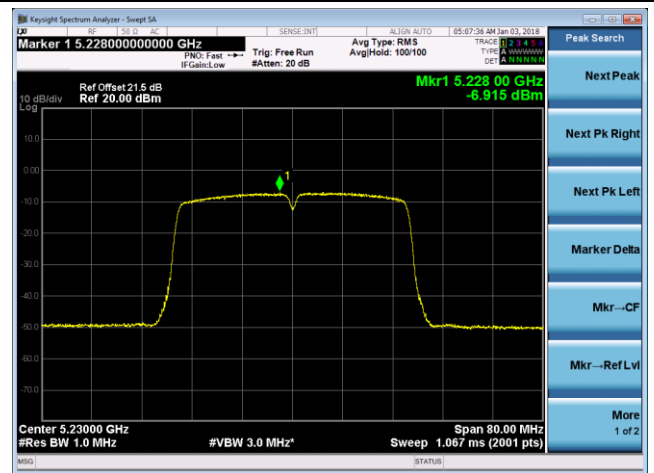

Channel 36 (5180MHz)

Channel 44 (5220MHz)

Channel 48 (5240MHz)

Channel 149 (5745MHz)

Channel 157 (5785MHz)

Channel 165 (5825MHz)

802.11ac-VHT40 Power Spectral Density - Ant 0 / Ant 0 + 1 (Beam-Forming Mode)

Channel 38 (5190MHz)

Channel 46 (5230MHz)

Channel 151 (5755MHz)

Channel 159 (5795MHz)

802.11ac-VHT80 Power Spectral Density - Ant 0 / Ant 0 + 1 (Beam-Forming Mode)

Channel 42 (5210MHz)

Channel 155 (5775MHz)