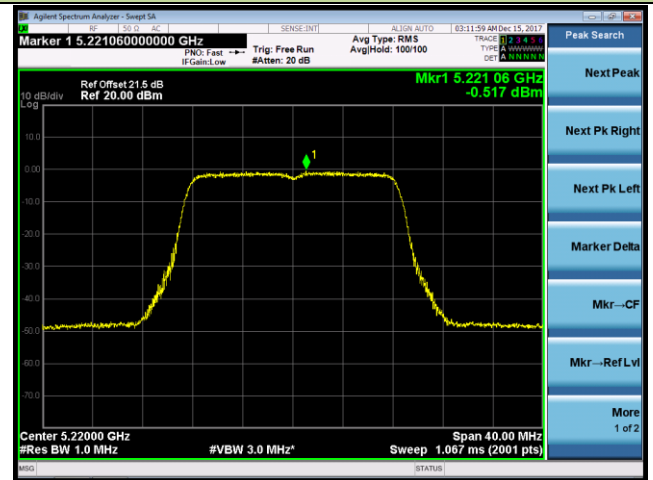

802.11a Power Spectral Density - Ant 1 / Ant 0 + 1 (CDD Mode)

Channel 36 (5180MHz)

Channel 44 (5220MHz)

Channel 48 (5240MHz)

Channel 149 (5745MHz)

Channel 157 (5785MHz)

Channel 165 (5825MHz)

802.11n-HT20 Power Spectral Density - Ant 1 / Ant 0 + 1 (CDD Mode)