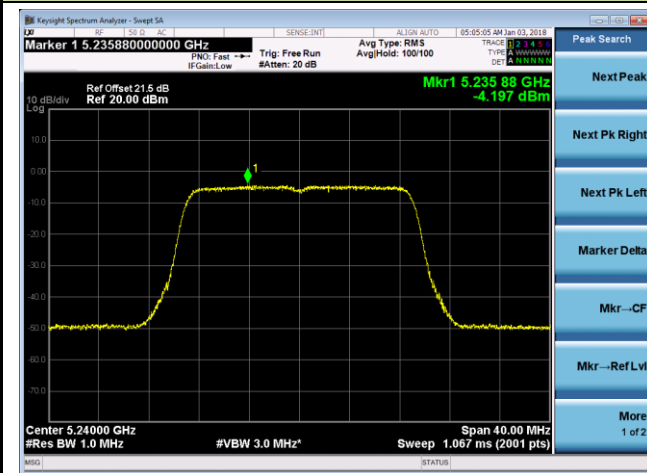

Channel 165 (5825MHz)

802.11n-HT40 Power Spectral Density - Ant 0 / Ant 0 + 1 (Beam-Forming Mode)

Channel 38 (5190MHz)

Channel 46 (5230MHz)

Channel 151 (5755MHz)

Channel 159 (5795MHz)

802.11ac-VHT20 Power Spectral Density - Ant 0 / Ant 0 + 1 (Beam-Forming Mode)

Channel 36 (5180MHz)

Channel 44 (5220MHz)

Channel 48 (5240MHz)

Channel 149 (5745MHz)

Channel 157 (5785MHz)

Channel 165 (5825MHz)

802.11ac-VHT40 Power Spectral Density - Ant 0 / Ant 0 + 1 (Beam-Forming Mode)