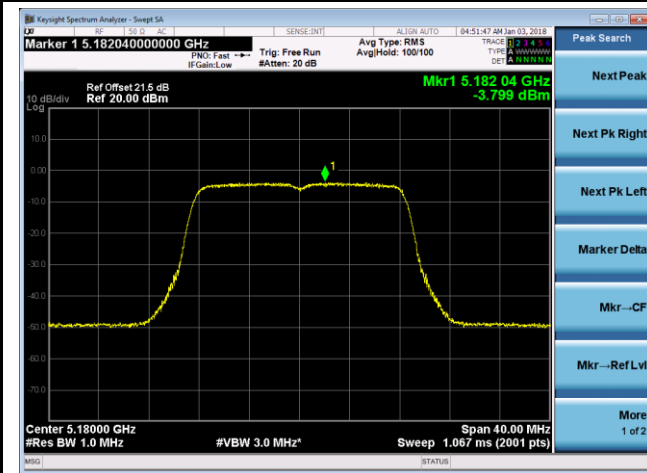

Channel 42 (5210MHz)

Channel 155 (5775MHz)

802.11n-HT20 Power Spectral Density - Ant 0 / Ant 0 + 1 (Beam-Forming Mode)

Channel 36 (5180MHz)

Channel 44 (5220MHz)

Channel 48 (5240MHz)

Channel 149 (5745MHz)

Channel 157 (5785MHz)

Channel 165 (5825MHz)

802.11n-HT40 Power Spectral Density - Ant 0 / Ant 0 + 1 (Beam-Forming Mode)

Channel 38 (5190MHz)

Channel 46 (5230MHz)

Channel 151 (5755MHz)

Channel 159 (5795MHz)

802.11ac-VHT20 Power Spectral Density - Ant 0 / Ant 0 + 1 (Beam-Forming Mode)