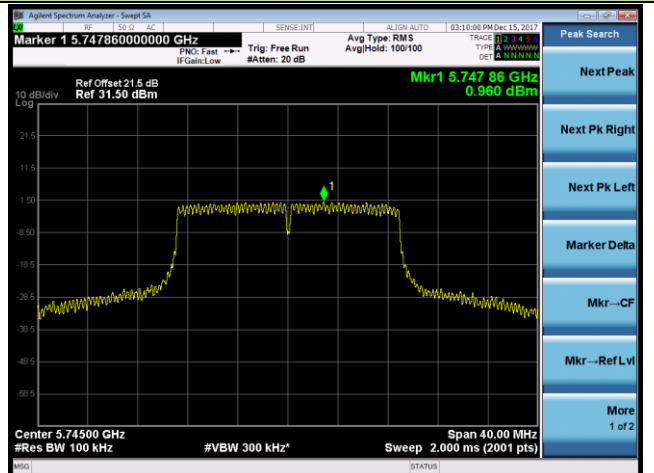

Channel 36 (5180MHz)

Channel 44 (5220MHz)

Channel 48 (5240MHz)

Channel 149 (5745MHz)

Channel 157 (5785MHz)

Channel 165 (5825MHz)

802.11ac-VHT40 Power Spectral Density - Ant 0 / Ant 0 + 1 (Beam-Forming Mode)

Channel 38 (5190MHz)

Channel 46 (5230MHz)

Channel 151 (5755MHz)

Channel 159 (5795MHz)

802.11ac-VHT80 Power Spectral Density - Ant 0 / Ant 0 + 1 (Beam-Forming Mode)

Channel 42 (5210MHz)

Channel 155 (5775MHz)