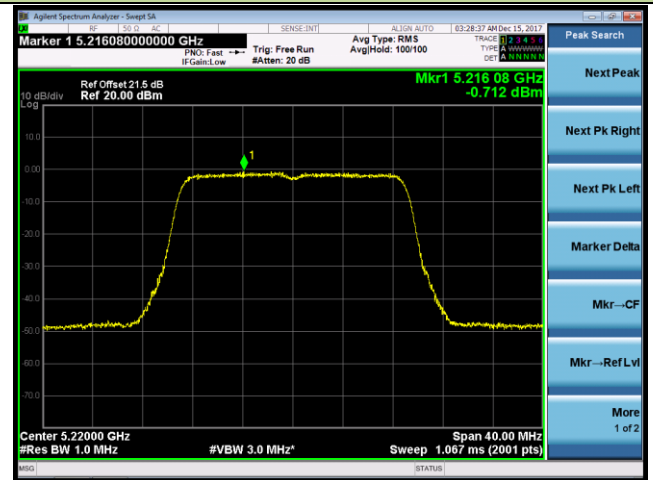

Channel 46 (5230MHz)

Channel 151 (5755MHz)

Channel 159 (5795MHz)

802.11ac-VHT20 Power Spectral Density - Ant 1 / Ant 0 + 1 (CDD Mode)

Channel 36 (5180MHz)

Channel 44 (5220MHz)

Channel 48 (5240MHz)

Channel 149 (5745MHz)

Channel 157 (5785MHz)

Channel 165 (5825MHz)

802.11ac-VHT40 Power Spectral Density - Ant 1 / Ant 0 + 1 (CDD Mode)

Channel 38 (5190MHz)

Channel 46 (5230MHz)

Channel 151 (5755MHz)

Channel 159 (5795MHz)

802.11ac-VHT80 Power Spectral Density - Ant 1 / Ant 0 + 1 (CDD Mode)