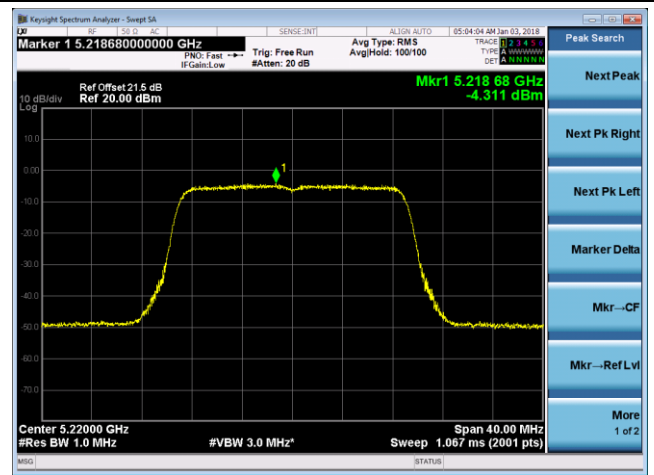

Channel 38 (5190MHz)

Channel 46 (5230MHz)

Channel 151 (5755MHz)

Channel 159 (5795MHz)

802.11ac-VHT20 Power Spectral Density - Ant 1 / Ant 0 + 1 (Beam-Forming Mode)

Channel 36 (5180MHz)

Channel 44 (5220MHz)

Channel 48 (5240MHz)

Channel 149 (5745MHz)

Channel 157 (5785MHz)

Channel 165 (5825MHz)