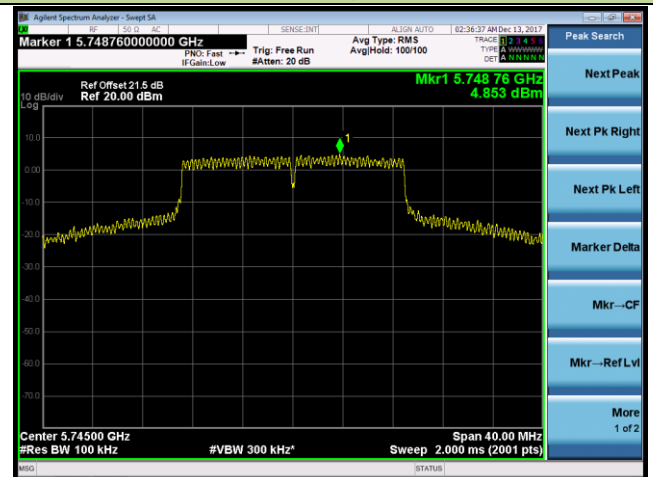

Channel 36 (5180MHz)

Channel 44 (5220MHz)

Channel 48 (5240MHz)

Channel 149 (5745MHz)

Channel 157 (5785MHz)

Channel 165 (5825MHz)

802.11n-HT40 Power Spectral Density - Ant 1 / Ant 0 + 1 (CDD Mode)

Channel 38 (5190MHz)

Channel 46 (5230MHz)

Channel 151 (5755MHz)

Channel 159 (5795MHz)

802.11ac-VHT20 Power Spectral Density - Ant 1 / Ant 0 + 1 (CDD Mode)

Channel 36 (5180MHz)

Channel 44 (5220MHz)

Channel 48 (5240MHz)

Channel 149 (5745MHz)