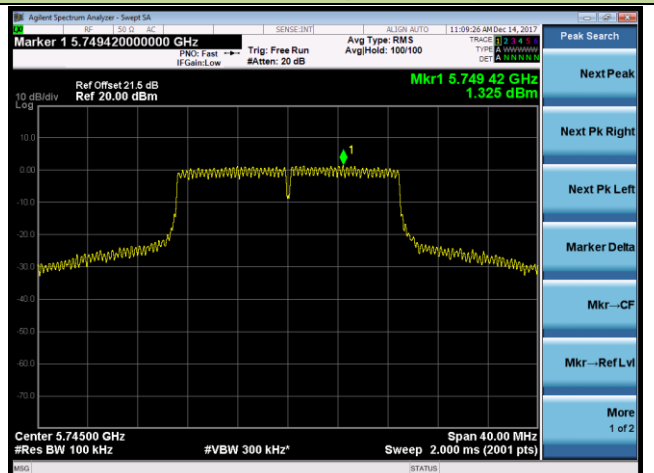

Channel 42 (5210MHz)

Channel 155 (5775MHz)

802.11n-HT20 Power Spectral Density - Ant 0 / Ant 0 + 1 (Beam-Forming Mode)

Channel 36 (5180MHz)

Channel 44 (5220MHz)

Channel 48 (5240MHz)

Channel 149 (5745MHz)

Channel 157 (5785MHz)