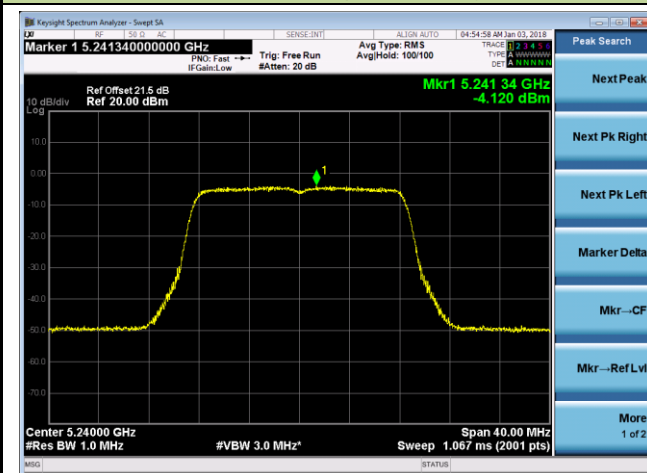

Channel 42 (5210MHz)

Channel 155 (5775MHz)

802.11n-HT20 Power Spectral Density - Ant 0 / Ant 0 + 1 (Beam-Forming Mode)

Channel 36 (5180MHz)

Channel 44 (5220MHz)

Channel 48 (5240MHz)

Channel 149 (5745MHz)

Channel 157 (5785MHz)

Channel 165 (5825MHz)

802.11n-HT40 Power Spectral Density - Ant 0 / Ant 0 + 1 (Beam-Forming Mode)

Channel 38 (5190MHz)

Channel 46 (5230MHz)

Channel 151 (5755MHz)

Channel 159 (5795MHz)

802.11ac-VHT20 Power Spectral Density - Ant 0 / Ant 0 + 1 (Beam-Forming Mode)