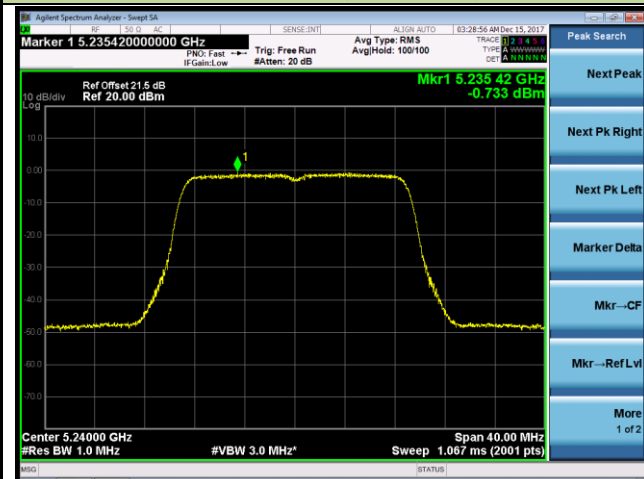

Channel 46 (5230MHz)

Channel 151 (5755MHz)

Channel 159 (5795MHz)

802.11ac-VHT20 Power Spectral Density - Ant 1 / Ant 0 + 1 (CDD Mode)

Channel 36 (5180MHz)

Channel 44 (5220MHz)

Channel 48 (5240MHz)

Channel 149 (5745MHz)

Channel 157 (5785MHz)

Channel 165 (5825MHz)

802.11ac-VHT40 Power Spectral Density - Ant 1 / Ant 0 + 1 (CDD Mode)

Channel 38 (5190MHz)

Channel 46 (5230MHz)

Channel 151 (5755MHz)

Channel 159 (5795MHz)

802.11ac-VHT80 Power Spectral Density - Ant 1 / Ant 0 + 1 (CDD Mode)