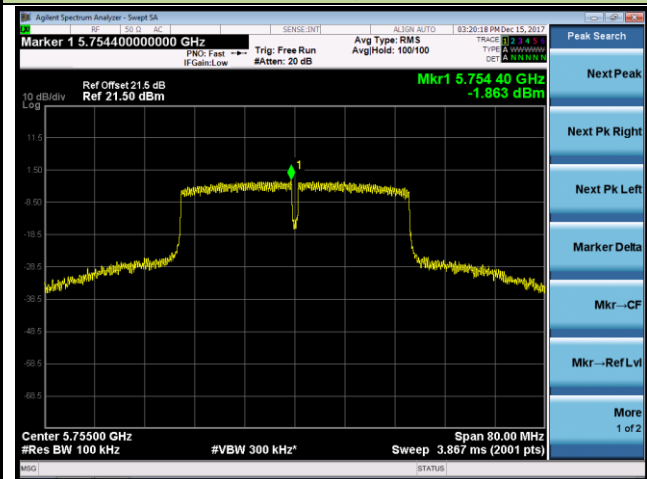

Channel 151 (5755MHz)