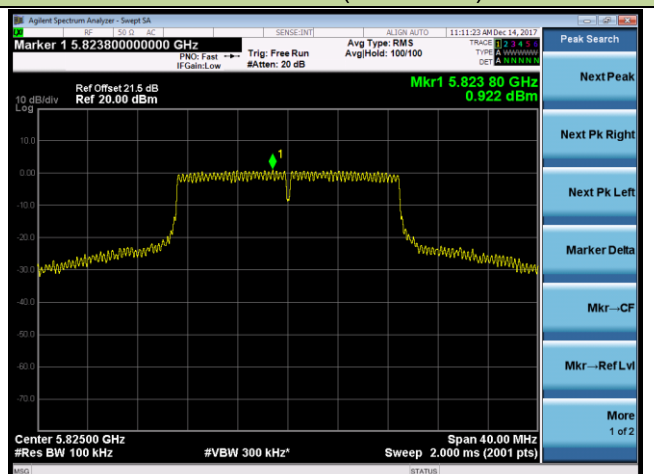

Channel 42 (5210MHz)

Channel 155 (5775MHz)

802.11n-HT20 Power Spectral Density - Ant 0 / Ant 0 + 1 (Beam-Forming Mode)

Channel 36 (5180MHz)

Channel 44 (5220MHz)

Channel 48 (5240MHz)

Channel 149 (5745MHz)

Channel 157 (5785MHz)

Channel 165 (5825MHz)

802.11n-HT40 Power Spectral Density - Ant 0 / Ant 0 + 1 (Beam-Forming Mode)

Channel 38 (5190MHz)

Channel 46 (5230MHz)

Channel 151 (5755MHz)

Channel 159 (5795MHz)

802.11ac-VHT20 Power Spectral Density - Ant 0 / Ant 0 + 1 (Beam-Forming Mode)