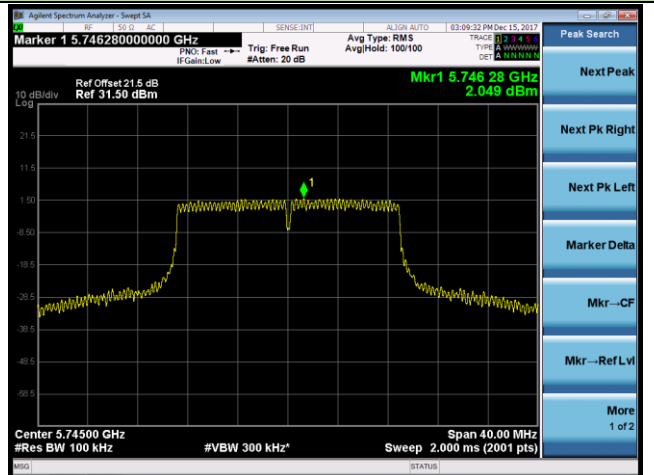

802.11n-HT20 Power Spectral Density - Ant 1 / Ant 0 + 1 (Beam-Forming Mode)

Channel 36 (5180MHz)

Channel 44 (5220MHz)

Channel 48 (5240MHz)

Channel 149 (5745MHz)

Channel 157 (5785MHz)

Channel 165 (5825MHz)

802.11n-HT40 Power Spectral Density - Ant 1 / Ant 0 + 1 (Beam-Forming Mode)

Channel 38 (5190MHz)

Channel 46 (5230MHz)

Channel 151 (5755MHz)

Channel 159 (5795MHz)

802.11ac-VHT20 Power Spectral Density - Ant 1 / Ant 0 + 1 (Beam-Forming Mode)

Channel 36 (5180MHz)

Channel 44 (5220MHz)

Channel 48 (5240MHz)

Channel 149 (5745MHz)

Channel 157 (5785MHz)

Channel 165 (5825MHz)