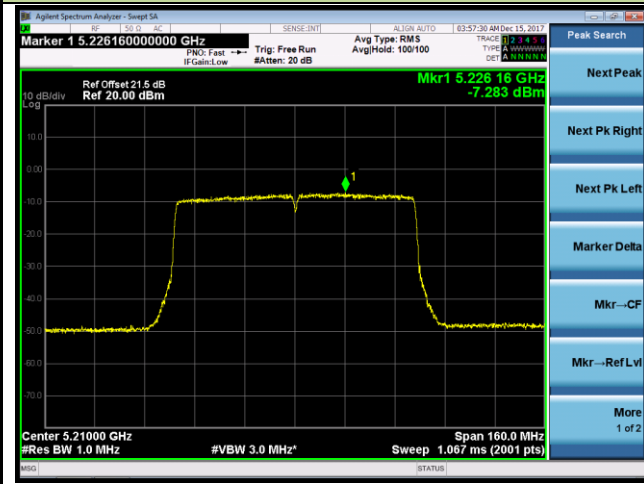

802.11ac-VHT80 Power Spectral Density - Ant 1 / Ant 0 + 1 (CDD Mode)

Channel 42 (5210MHz)