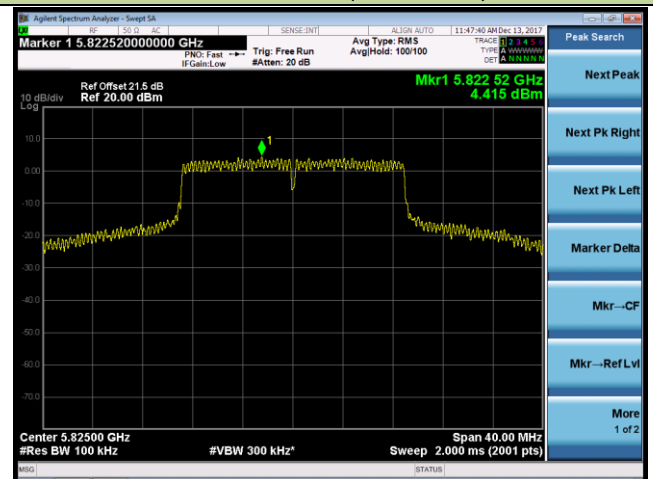

Channel 46 (5230MHz)

Channel 151 (5755MHz)

Channel 159 (5795MHz)

802.11ac-VHT20 Power Spectral Density - Ant 1 / Ant 0 + 1 (CDD Mode)

Channel 36 (5180MHz)

Channel 44 (5220MHz)

Channel 48 (5240MHz)

Channel 149 (5745MHz)

Channel 157 (5785MHz)

Channel 165 (5825MHz)

802.11ac-VHT40 Power Spectral Density - Ant 1 / Ant 0 + 1 (CDD Mode)

Channel 38 (5190MHz)

Channel 46 (5230MHz)

Channel 151 (5755MHz)

Channel 159 (5795MHz)

802.11ac-VHT80 Power Spectral Density - Ant 1 / Ant 0 + 1 (CDD Mode)