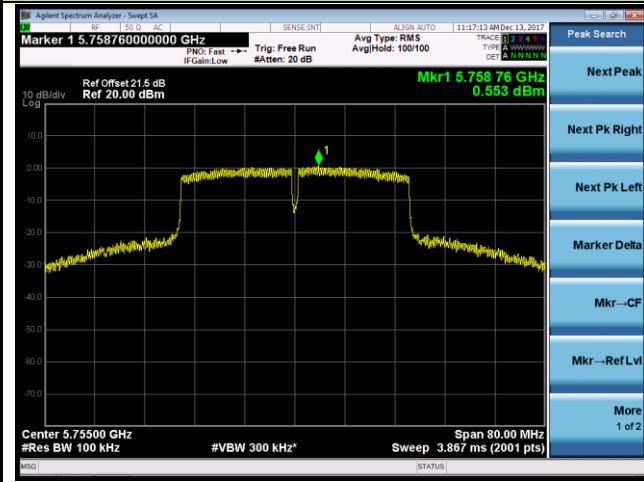

Channel 151 (5755MHz)