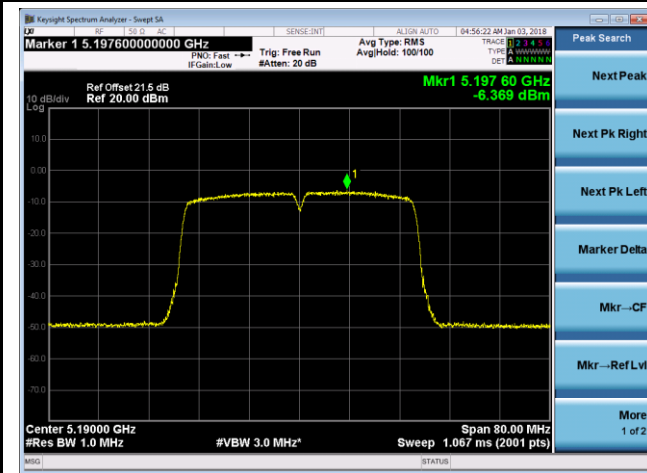

Channel 42 (5210MHz)

Channel 155 (5775MHz)

802.11n-HT20 Power Spectral Density - Ant 0 / Ant 0 + 1 (Beam-Forming Mode)

Channel 36 (5180MHz)

Channel 44 (5220MHz)

Channel 48 (5240MHz)

Channel 149 (5745MHz)

Channel 157 (5785MHz)

Channel 165 (5825MHz)

802.11n-HT40 Power Spectral Density - Ant 0 / Ant 0 + 1 (Beam-Forming Mode)

Channel 38 (5190MHz)

Channel 46 (5230MHz)

Channel 151 (5755MHz)

Channel 159 (5795MHz)

802.11ac-VHT20 Power Spectral Density - Ant 0 / Ant 0 + 1 (Beam-Forming Mode)