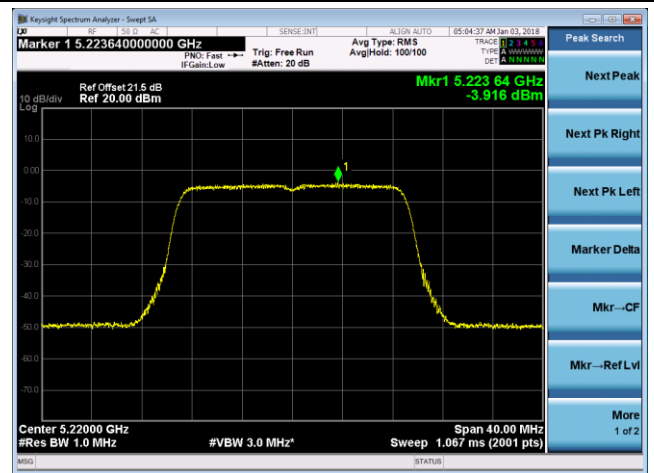

Channel 44 (5220MHz)