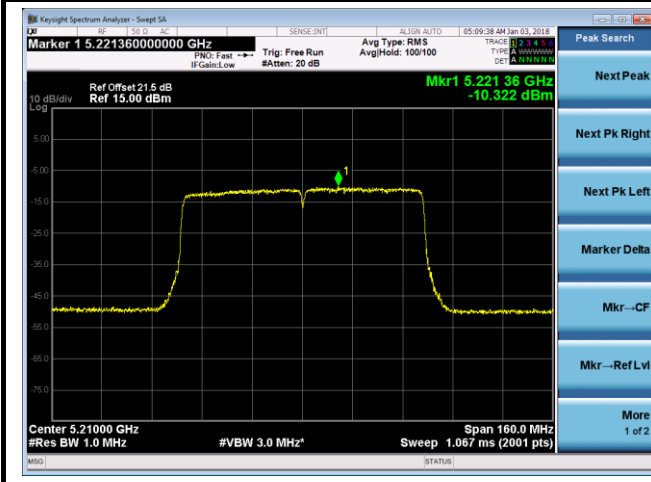

Channel 38 (5190MHz)

Channel 46 (5230MHz)

Channel 151 (5755MHz)

Channel 159 (5795MHz)

802.11ac-VHT80 Power Spectral Density - Ant 0 / Ant 0 + 1 (Beam-Forming Mode)

Channel 42 (5210MHz)

Channel 155 (5775MHz)

802.11n-HT20 Power Spectral Density - Ant 1 / Ant 0 + 1 (Beam-Forming Mode)

Channel 36 (5180MHz)

Channel 44 (5220MHz)

Channel 48 (5240MHz)

Channel 149 (5745MHz)

Channel 157 (5785MHz)

Channel 165 (5825MHz)

802.11n-HT40 Power Spectral Density - Ant 1 / Ant 0 + 1 (Beam-Forming Mode)