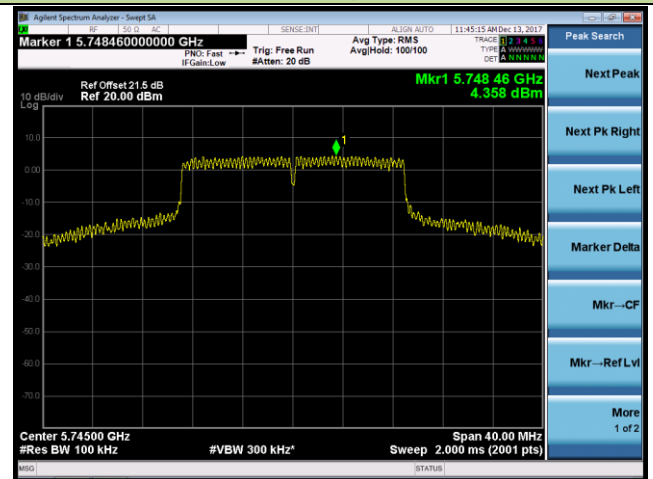

Channel 46 (5230MHz)

Channel 151 (5755MHz)

Channel 159 (5795MHz)

802.11ac-VHT20 Power Spectral Density - Ant 1 / Ant 0 + 1 (CDD Mode)

Channel 36 (5180MHz)

Channel 44 (5220MHz)

Channel 48 (5240MHz)

Channel 149 (5745MHz)