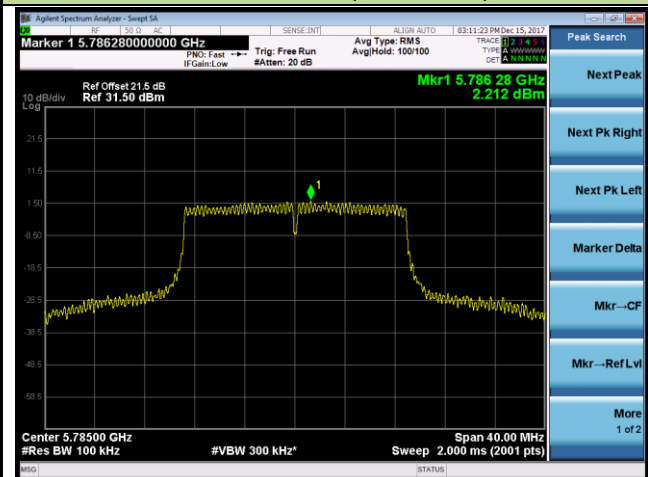

Channel 38 (5190MHz)

Channel 46 (5230MHz)

Channel 151 (5755MHz)

Channel 159 (5795MHz)

802.11ac-VHT20 Power Spectral Density - Ant 1 / Ant 0 + 1 (Beam-Forming Mode)

Channel 36 (5180MHz)

Channel 44 (5220MHz)

Channel 48 (5240MHz)

Channel 149 (5745MHz)

Channel 157 (5785MHz)

Channel 165 (5825MHz)