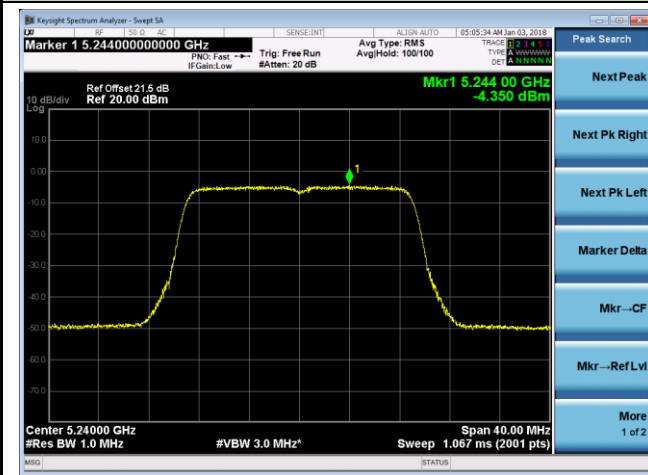

802.11n-HT20 Power Spectral Density - Ant 1 / Ant 0 + 1 (Beam-Forming Mode)

Channel 36 (5180MHz)

Channel 44 (5220MHz)

Channel 48 (5240MHz)

Channel 149 (5745MHz)

Channel 157 (5785MHz)

Channel 165 (5825MHz)

802.11n-HT40 Power Spectral Density - Ant 1 / Ant 0 + 1 (Beam-Forming Mode)

Channel 38 (5190MHz)

Channel 46 (5230MHz)

Channel 151 (5755MHz)

Channel 159 (5795MHz)

802.11ac-VHT20 Power Spectral Density - Ant 1 / Ant 0 + 1 (Beam-Forming Mode)

Channel 36 (5180MHz)

Channel 44 (5220MHz)

Channel 48 (5240MHz)

Channel 149 (5745MHz)

Channel 157 (5785MHz)

Channel 165 (5825MHz)