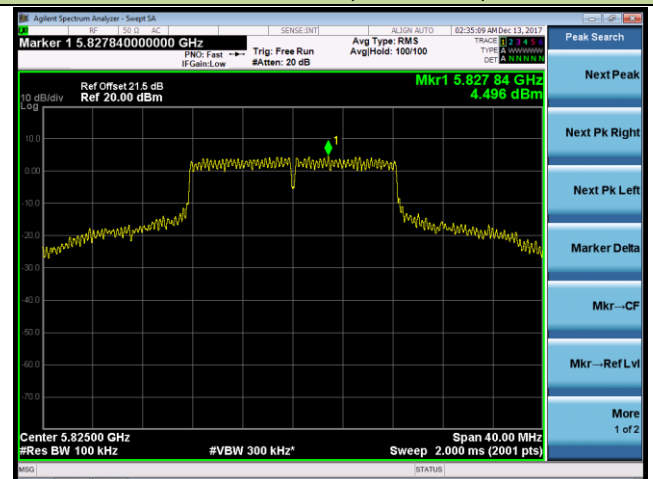

802.11a Power Spectral Density - Ant 1 / Ant 0 + 1 (CDD Mode)

Channel 36 (5180MHz)

Channel 44 (5220MHz)

Channel 48 (5240MHz)

Channel 149 (5745MHz)

Channel 157 (5785MHz)

Channel 165 (5825MHz)

802.11n-HT20 Power Spectral Density - Ant 1 / Ant 0 + 1 (CDD Mode)