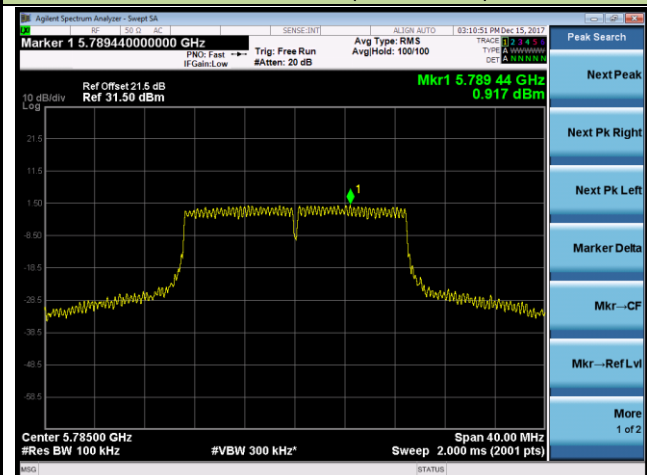

Channel 36 (5180MHz)

Channel 44 (5220MHz)

Channel 48 (5240MHz)

Channel 149 (5745MHz)

Channel 157 (5785MHz)

Channel 165 (5825MHz)

802.11ac-VHT40 Power Spectral Density - Ant 0 / Ant 0 + 1 (Beam-Forming Mode)

Channel 38 (5190MHz)

Channel 46 (5230MHz)

Channel 151 (5755MHz)

Channel 159 (5795MHz)

802.11ac-VHT80 Power Spectral Density - Ant 0 / Ant 0 + 1 (Beam-Forming Mode)

Channel 42 (5210MHz)

Channel 155 (5775MHz)