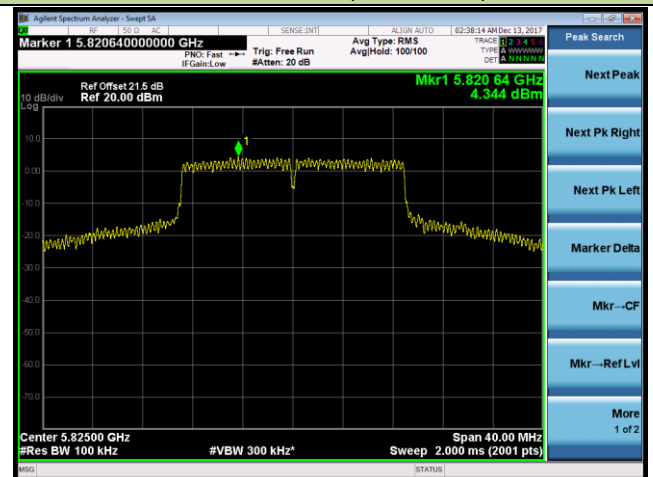

Channel 36 (5180MHz)

Channel 44 (5220MHz)

Channel 48 (5240MHz)

Channel 149 (5745MHz)

Channel 157 (5785MHz)

Channel 165 (5825MHz)

802.11n-HT40 Power Spectral Density - Ant 1 / Ant 0 + 1 (CDD Mode)

Channel 38 (5190MHz)