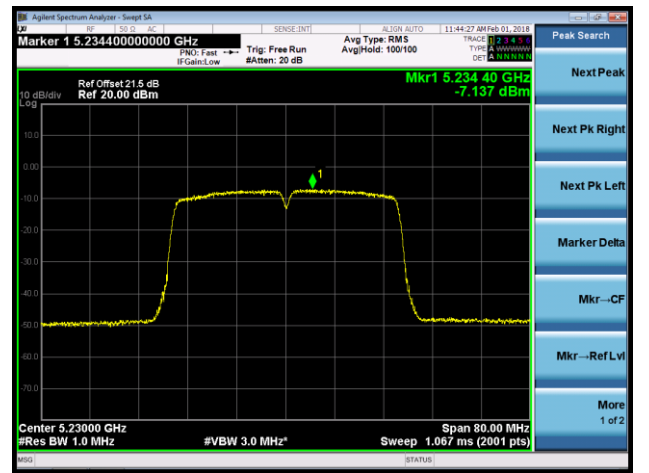

Channel 46 (5230MHz)