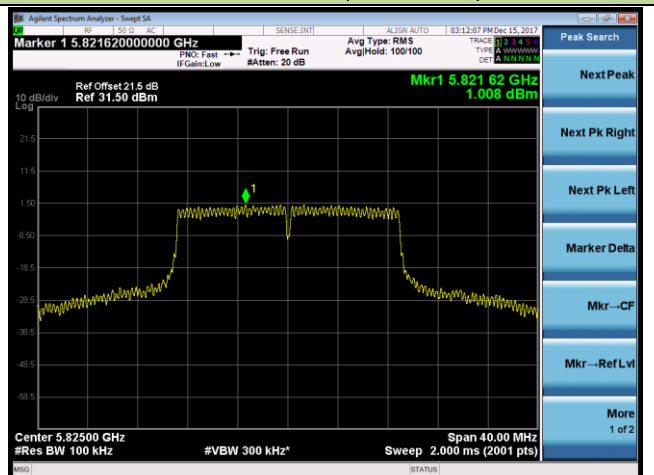

Channel 36 (5180MHz)

Channel 44 (5220MHz)

Channel 48 (5240MHz)

Channel 149 (5745MHz)

Channel 157 (5785MHz)

Channel 165 (5825MHz)

802.11ac-VHT40 Power Spectral Density - Ant 0 / Ant 0 + 1 (Beam-Forming Mode)

Channel 38 (5190MHz)

Channel 46 (5230MHz)

Channel 151 (5755MHz)

Channel 159 (5795MHz)

802.11ac-VHT80 Power Spectral Density - Ant 0 / Ant 0 + 1 (Beam-Forming Mode)

Channel 42 (5210MHz)

Channel 155 (5775MHz)