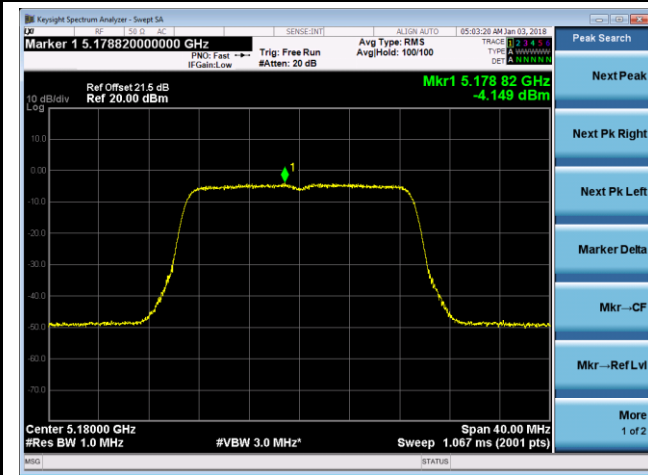

802.11n-HT20 Power Spectral Density - Ant 1 / Ant 0 + 1 (Beam-Forming Mode)

Channel 36 (5180MHz)

Channel 44 (5220MHz)

Channel 48 (5240MHz)

Channel 149 (5745MHz)

Channel 157 (5785MHz)

Channel 165 (5825MHz)

802.11n-HT40 Power Spectral Density - Ant 1 / Ant 0 + 1 (Beam-Forming Mode)

Channel 38 (5190MHz)

Channel 46 (5230MHz)

Channel 151 (5755MHz)

Channel 159 (5795MHz)

802.11ac-VHT20 Power Spectral Density - Ant 1 / Ant 0 + 1 (Beam-Forming Mode)

Channel 36 (5180MHz)

Channel 44 (5220MHz)

Channel 48 (5240MHz)

Channel 149 (5745MHz)

Channel 157 (5785MHz)

Channel 165 (5825MHz)