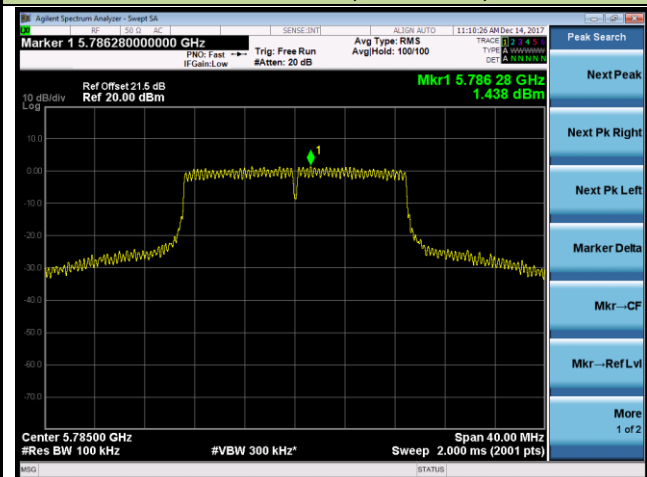

802.11n-HT20 Power Spectral Density - Ant 1 / Ant 0 + 1 (Beam-Forming Mode)

Channel 36 (5180MHz)

Channel 44 (5220MHz)

Channel 48 (5240MHz)

Channel 149 (5745MHz)

Channel 157 (5785MHz)

Channel 165 (5825MHz)

802.11n-HT40 Power Spectral Density - Ant 1 / Ant 0 + 1 (Beam-Forming Mode)