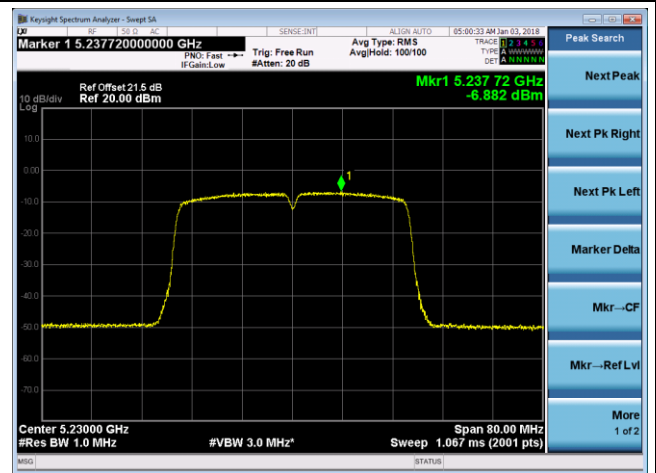

Channel 165 (5825MHz)

802.11n-HT40 Power Spectral Density - Ant 0 / Ant 0 + 1 (Beam-Forming Mode)

Channel 38 (5190MHz)

Channel 46 (5230MHz)

Channel 151 (5755MHz)

Channel 159 (5795MHz)

802.11ac-VHT20 Power Spectral Density - Ant 0 / Ant 0 + 1 (Beam-Forming Mode)