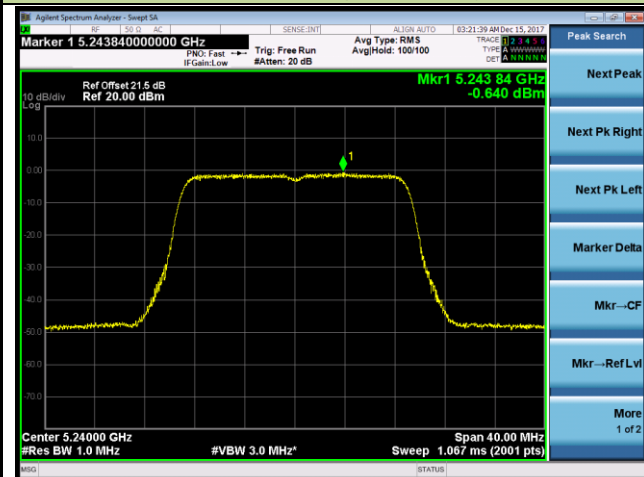

Channel 48 (5240MHz)