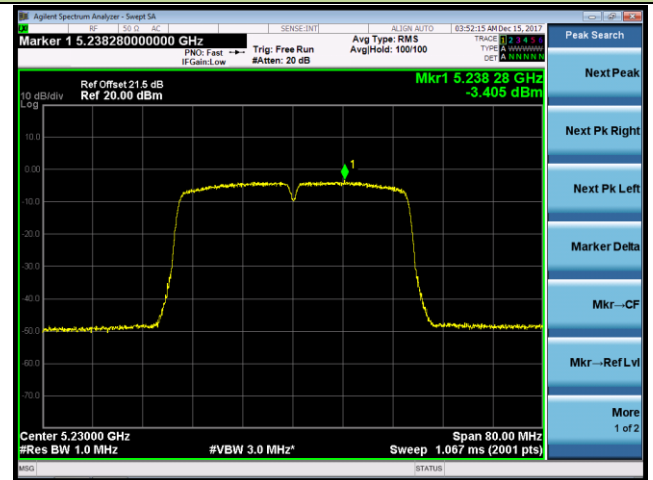

Channel 157 (5785MHz)

Channel 165 (5825MHz)

802.11ac-VHT40 Power Spectral Density - Ant 1 / Ant 0 + 1 (CDD Mode)

Channel 38 (5190MHz)

Channel 46 (5230MHz)

Channel 151 (5755MHz)

Channel 159 (5795MHz)

802.11ac-VHT80 Power Spectral Density - Ant 1 / Ant 0 + 1 (CDD Mode)