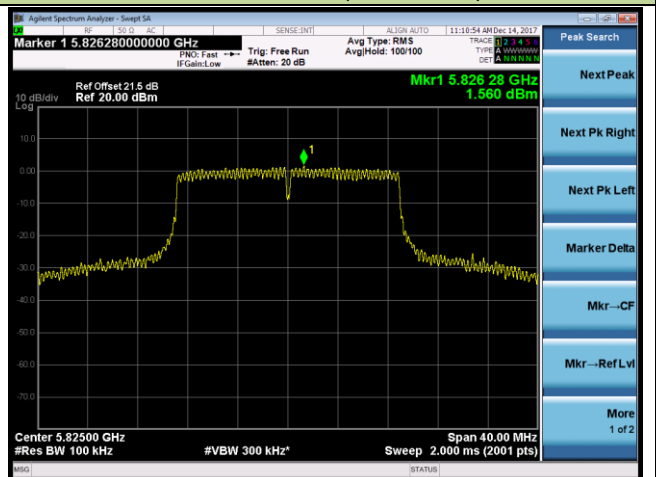

802.11n-HT20 Power Spectral Density - Ant 1 / Ant 0 + 1 (Beam-Forming Mode)

Channel 36 (5180MHz)

Channel 44 (5220MHz)

Channel 48 (5240MHz)

Channel 149 (5745MHz)

Channel 157 (5785MHz)

Channel 165 (5825MHz)

802.11n-HT40 Power Spectral Density - Ant 1 / Ant 0 + 1 (Beam-Forming Mode)