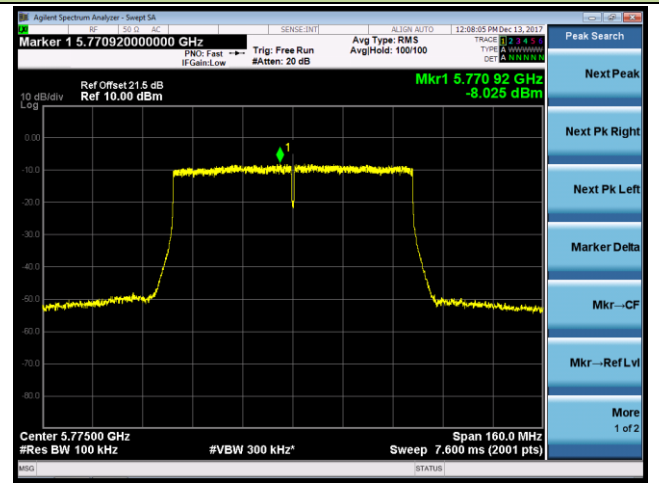

Channel 155 (5775MHz)