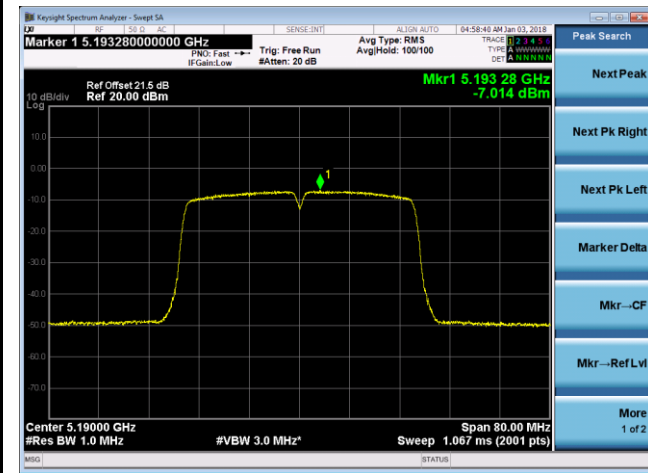

802.11n-HT20 Power Spectral Density - Ant 1 / Ant 0 + 1 (Beam-Forming Mode)

Channel 36 (5180MHz)

Channel 44 (5220MHz)

Channel 48 (5240MHz)

Channel 149 (5745MHz)

Channel 157 (5785MHz)

Channel 165 (5825MHz)

802.11n-HT40 Power Spectral Density - Ant 1 / Ant 0 + 1 (Beam-Forming Mode)

Channel 38 (5190MHz)

Channel 46 (5230MHz)

Channel 151 (5755MHz)

Channel 159 (5795MHz)

802.11ac-VHT20 Power Spectral Density - Ant 1 / Ant 0 + 1 (Beam-Forming Mode)

Channel 36 (5180MHz)

Channel 44 (5220MHz)

Channel 48 (5240MHz)