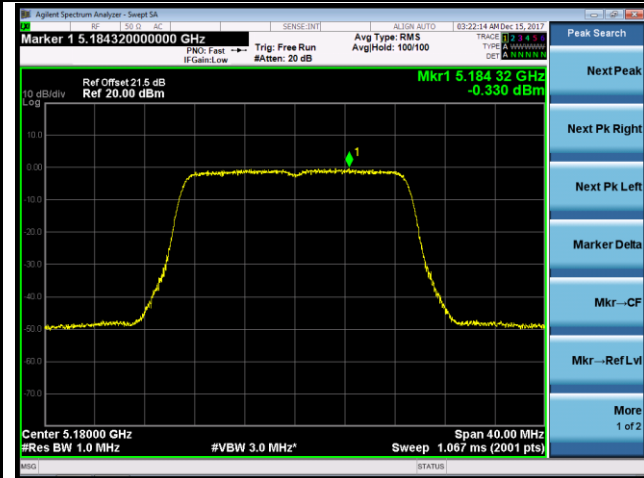

802.11n-HT20 Power Spectral Density - Ant 1 / Ant 0 + 1 (CDD Mode)

Channel 36 (5180MHz)