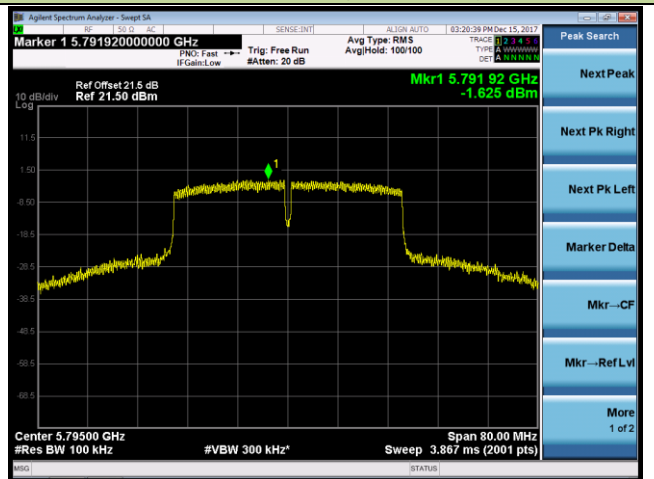

Channel 38 (5190MHz)

Channel 46 (5230MHz)

Channel 151 (5755MHz)

Channel 159 (5795MHz)

802.11ac-VHT80 Power Spectral Density - Ant 0 / Ant 0 + 1 (Beam-Forming Mode)

Channel 42 (5210MHz)

Channel 155 (5775MHz)