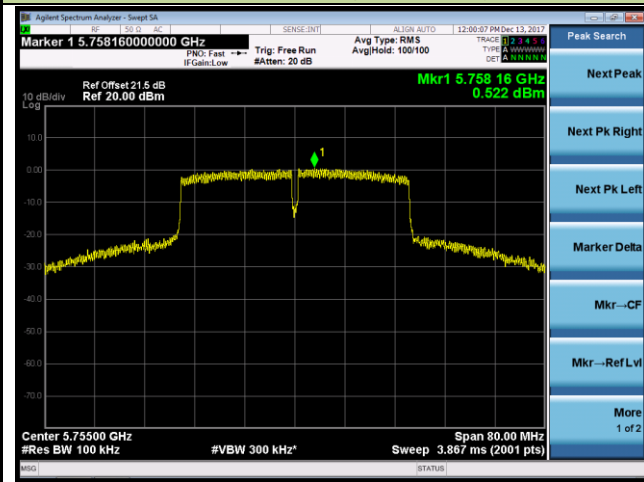

Channel 157 (5785MHz)

Channel 165 (5825MHz)

802.11ac-VHT40 Power Spectral Density - Ant 1 / Ant 0 + 1 (CDD Mode)

Channel 38 (5190MHz)

Channel 46 (5230MHz)

Channel 151 (5755MHz)

Channel 159 (5795MHz)

802.11ac-VHT80 Power Spectral Density - Ant 1 / Ant 0 + 1 (CDD Mode)