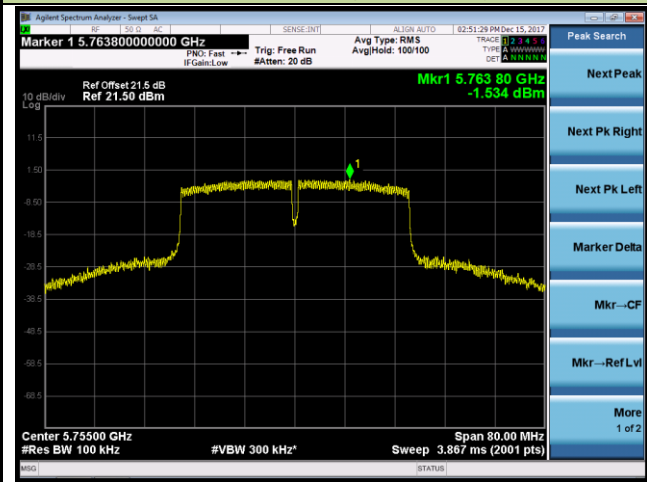

Channel 165 (5825MHz)

802.11n-HT40 Power Spectral Density - Ant 0 / Ant 0 + 1 (Beam-Forming Mode)

Channel 38 (5190MHz)

Channel 46 (5230MHz)

Channel 151 (5755MHz)

Channel 159 (5795MHz)

802.11ac-VHT20 Power Spectral Density - Ant 0 / Ant 0 + 1 (Beam-Forming Mode)