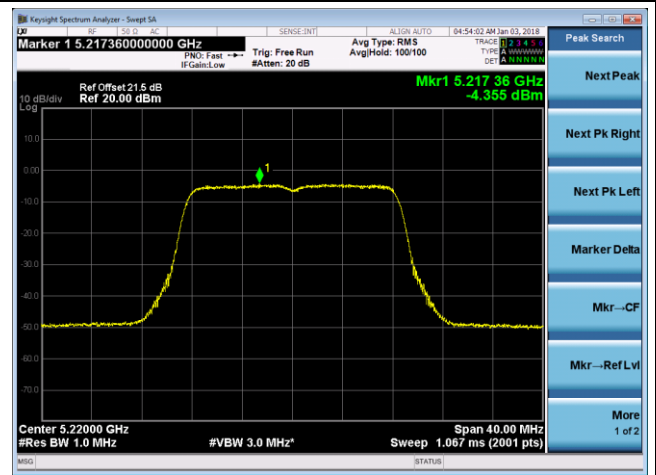

Channel 44 (5220MHz)