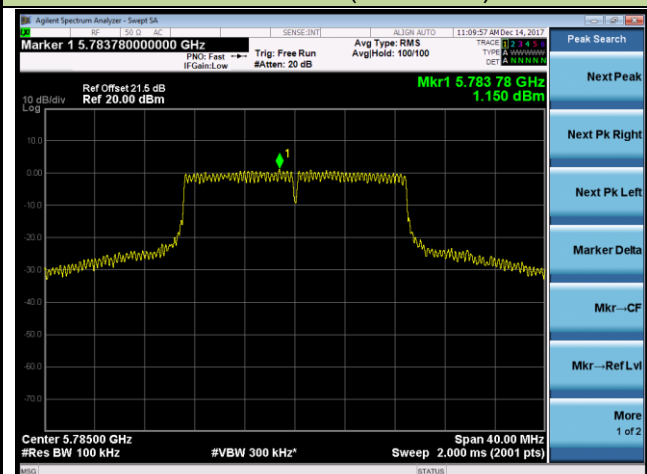

Channel 42 (5210MHz)

Channel 155 (5775MHz)

802.11n-HT20 Power Spectral Density - Ant 0 / Ant 0 + 1 (Beam-Forming Mode)

Channel 36 (5180MHz)

Channel 44 (5220MHz)

Channel 48 (5240MHz)

Channel 149 (5745MHz)

Channel 157 (5785MHz)

Channel 165 (5825MHz)

802.11n-HT40 Power Spectral Density - Ant 0 / Ant 0 + 1 (Beam-Forming Mode)

Channel 38 (5190MHz)

Channel 46 (5230MHz)

Channel 151 (5755MHz)

Channel 159 (5795MHz)

802.11ac-VHT20 Power Spectral Density - Ant 0 / Ant 0 + 1 (Beam-Forming Mode)