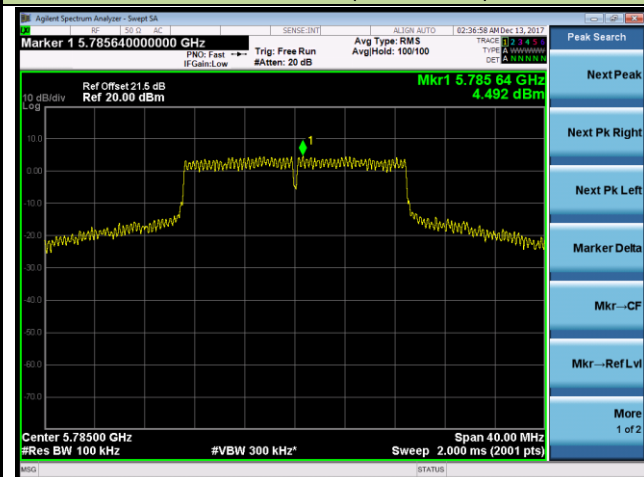

Channel 36 (5180MHz)

Channel 44 (5220MHz)

Channel 48 (5240MHz)

Channel 149 (5745MHz)

Channel 157 (5785MHz)

Channel 165 (5825MHz)

802.11n-HT40 Power Spectral Density - Ant 1 / Ant 0 + 1 (CDD Mode)

Channel 38 (5190MHz)

Channel 46 (5230MHz)

Channel 151 (5755MHz)

Channel 159 (5795MHz)

802.11ac-VHT20 Power Spectral Density - Ant 1 / Ant 0 + 1 (CDD Mode)

Channel 36 (5180MHz)

Channel 44 (5220MHz)

Channel 48 (5240MHz)

Channel 149 (5745MHz)