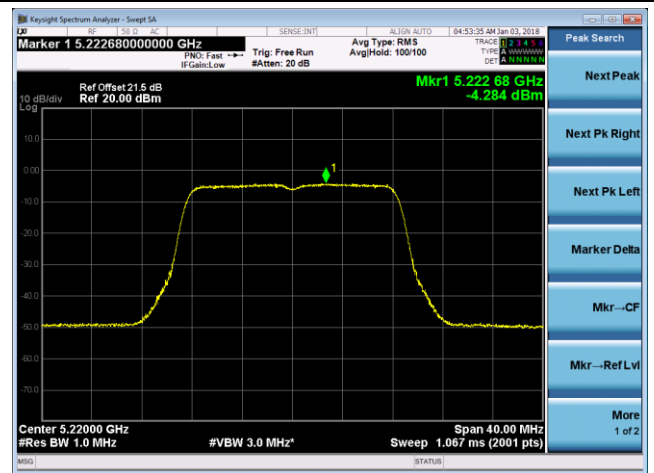

Channel 42 (5210MHz)

Channel 155 (5775MHz)

802.11n-HT20 Power Spectral Density - Ant 0 / Ant 0 + 1 (Beam-Forming Mode)

Channel 36 (5180MHz)

Channel 44 (5220MHz)

Channel 48 (5240MHz)

Channel 149 (5745MHz)

Channel 157 (5785MHz)

Channel 165 (5825MHz)

802.11n-HT40 Power Spectral Density - Ant 0 / Ant 0 + 1 (Beam-Forming Mode)

Channel 38 (5190MHz)

Channel 46 (5230MHz)

Channel 151 (5755MHz)

Channel 159 (5795MHz)

802.11ac-VHT20 Power Spectral Density - Ant 0 / Ant 0 + 1 (Beam-Forming Mode)