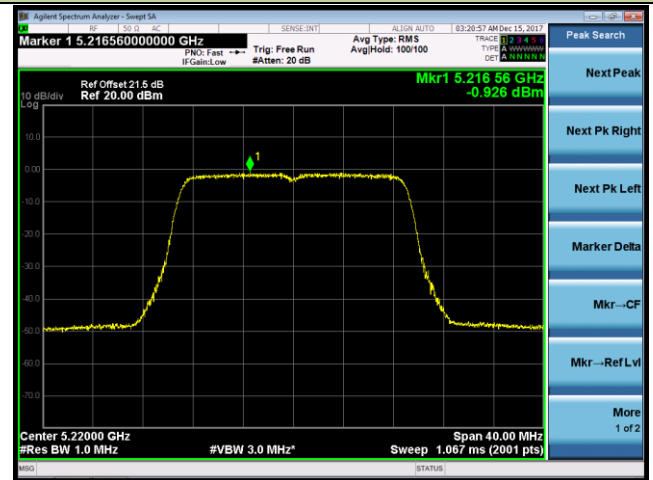

Channel 44 (5220MHz)