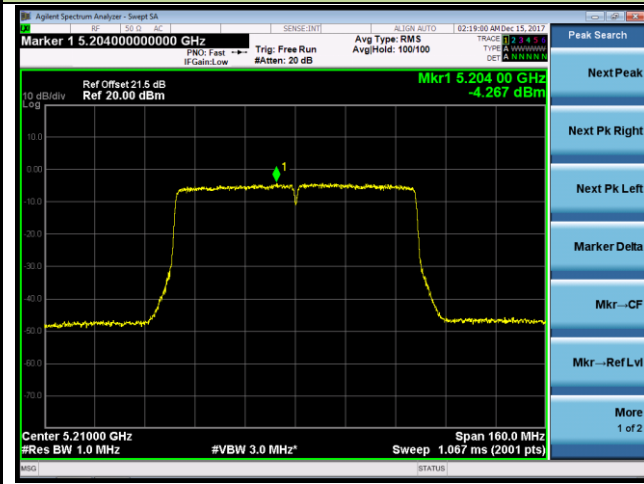

Channel 38 (5190MHz)

Channel 46 (5230MHz)

Channel 151 (5755MHz)

Channel 159 (5795MHz)

802.11ac-VHT80 Power Spectral Density - Ant 0

Channel 42 (5210MHz)

Channel 155 (5775MHz)

802.11a Power Spectral Density - Ant 1