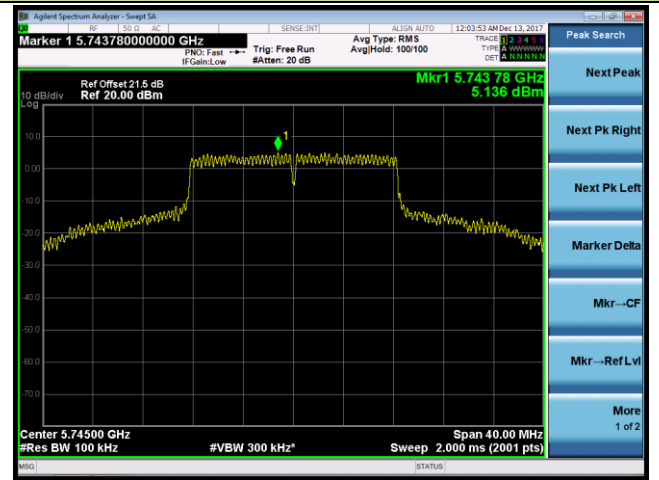

Channel 36 (5180MHz)

Channel 44 (5220MHz)

Channel 48 (5240MHz)

Channel 149 (5745MHz)

Channel 157 (5785MHz)

Channel 165 (5825MHz)

802.11n-HT20 Power Spectral Density - Ant 1

Channel 36 (5180MHz)