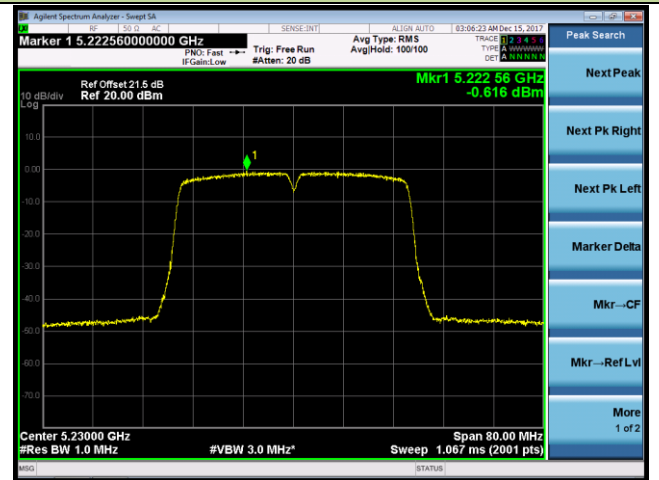

Channel 165 (5825MHz)

802.11ac-VHT40 Power Spectral Density - Ant 1

Channel 38 (5190MHz)

Channel 46 (5230MHz)

Channel 151 (5755MHz)

Channel 159 (5795MHz)

802.11ac-VHT80 Power Spectral Density - Ant 1

Channel 42 (5210MHz)

Channel 155 (5775MHz)

802.11a Power Spectral Density - Ant 0 / Ant 0 + 1 (CDD Mode)

Channel 36 (5180MHz)

Channel 44 (5220MHz)

Channel 48 (5240MHz)

Channel 149 (5745MHz)

Channel 157 (5785MHz)

Channel 165 (5825MHz)