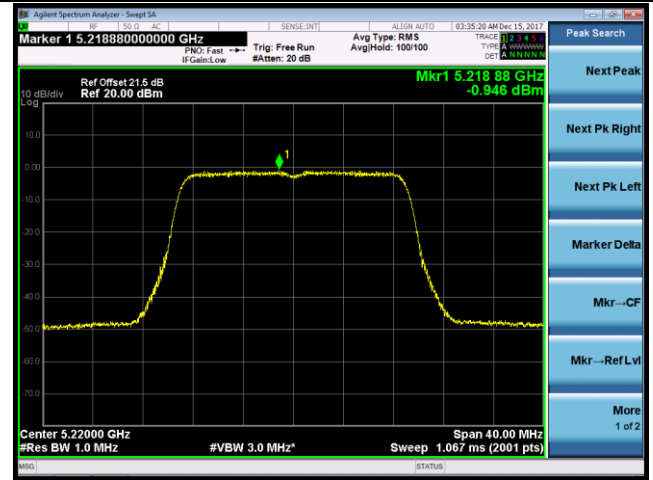

Channel 38 (5190MHz)

Channel 46 (5230MHz)

Channel 151 (5755MHz)

Channel 159 (5795MHz)

802.11ac-VHT20 Power Spectral Density - Ant 0 / Ant 0 + 1 (CDD Mode)

Channel 36 (5180MHz)

Channel 44 (5220MHz)

Channel 48 (5240MHz)