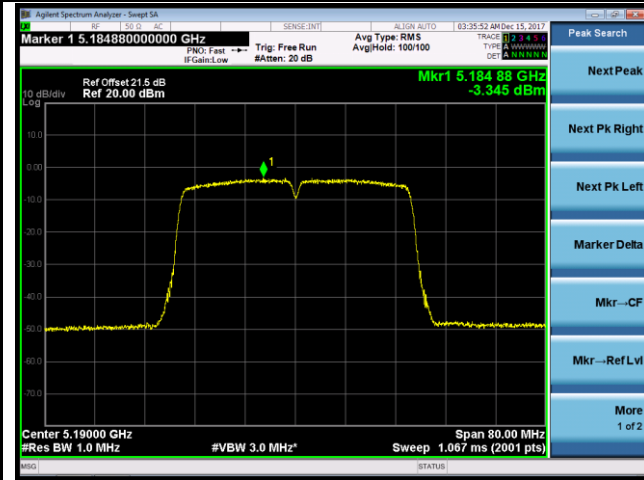

802.11n-HT40 Power Spectral Density - Ant 0 / Ant 0 + 1 (CDD Mode)

Channel 38 (5190MHz)