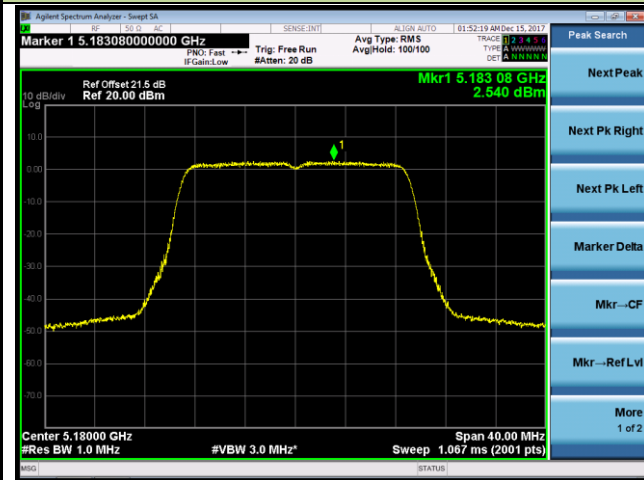

802.11ac-VHT20 Power Spectral Density - Ant 0

Channel 36 (5180MHz)

Channel 44 (5220MHz)

Channel 48 (5240MHz)

Channel 149 (5745MHz)

Channel 157 (5785MHz)

Channel 165 (5825MHz)

802.11ac-VHT40 Power Spectral Density - Ant 0