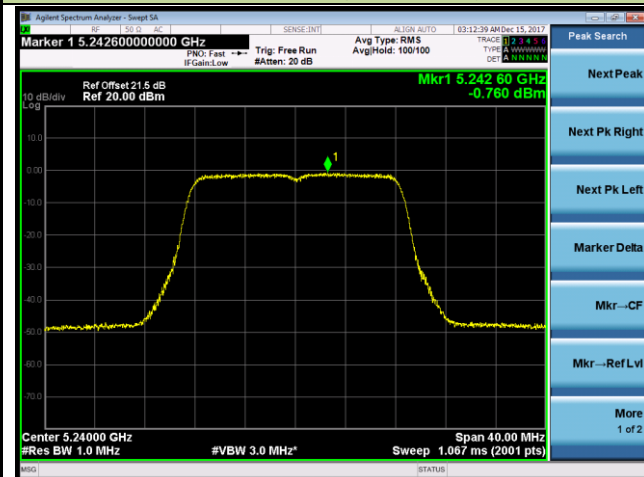

Channel 155 (5775MHz)

802.11a Power Spectral Density - Ant 0 / Ant 0 + 1 (CDD Mode)

Channel 36 (5180MHz)

Channel 44 (5220MHz)

Channel 48 (5240MHz)

Channel 149 (5745MHz)

Channel 157 (5785MHz)

Channel 165 (5825MHz)