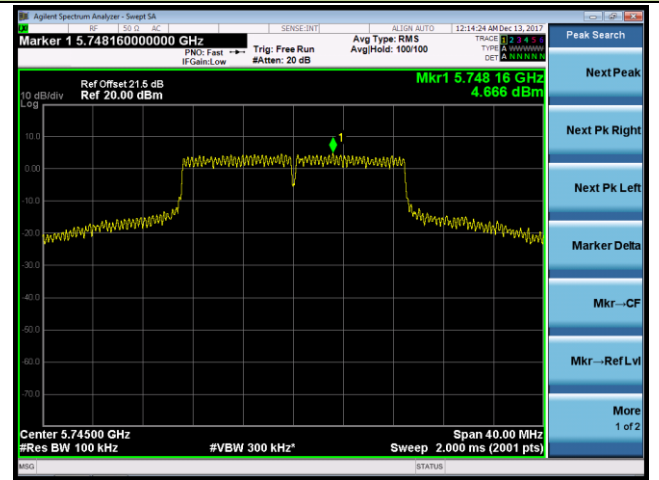

Channel 149 (5745MHz)