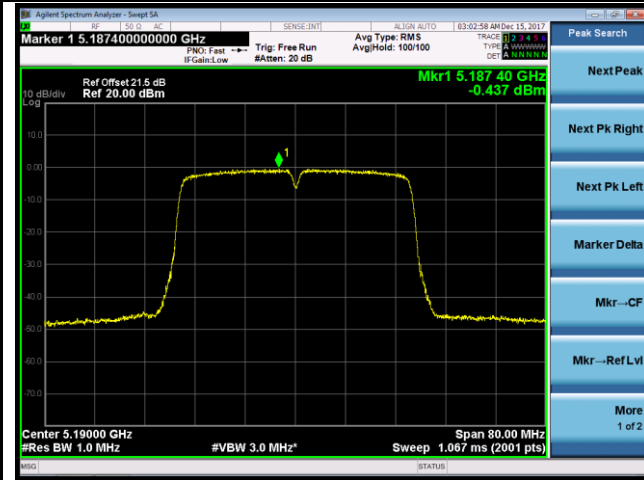

Channel 44 (5220MHz)

Channel 48 (5240MHz)

Channel 149 (5745MHz)

Channel 157 (5785MHz)

Channel 165 (5825MHz)

802.11n-HT40 Power Spectral Density - Ant 1

Channel 38 (5190MHz)

Channel 46 (5230MHz)