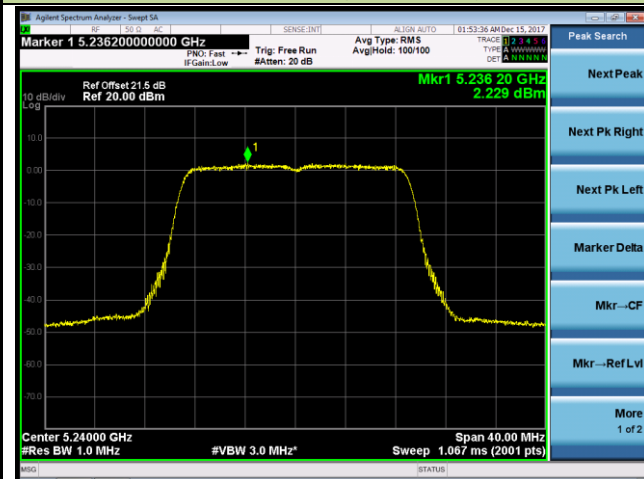

802.11ac-VHT20 Power Spectral Density - Ant 0

Channel 36 (5180MHz)

Channel 44 (5220MHz)

Channel 48 (5240MHz)

Channel 149 (5745MHz)

Channel 157 (5785MHz)

Channel 165 (5825MHz)

802.11ac-VHT40 Power Spectral Density - Ant 0