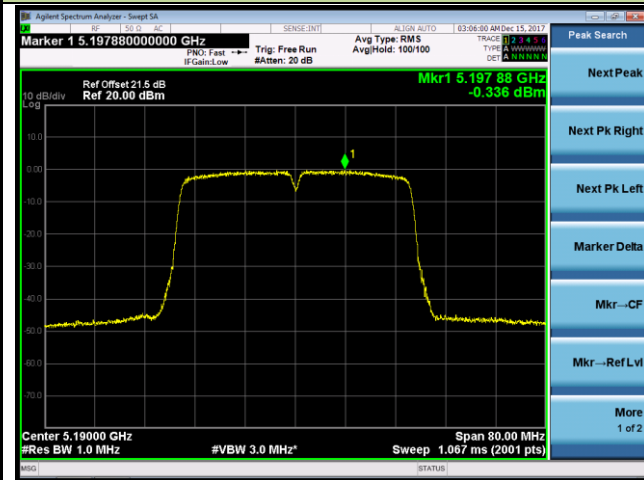

802.11ac-VHT40 Power Spectral Density - Ant 1

Channel 38 (5190MHz)