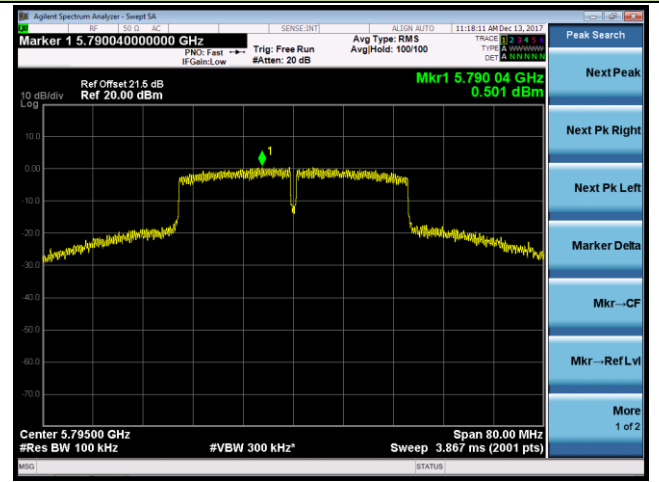

Channel 38 (5190MHz)

Channel 46 (5230MHz)

Channel 151 (5755MHz)

Channel 159 (5795MHz)

802.11ac-VHT20 Power Spectral Density - Ant 0 / Ant 0 + 1 (CDD Mode)

Channel 36 (5180MHz)

Channel 44 (5220MHz)

Channel 48 (5240MHz)