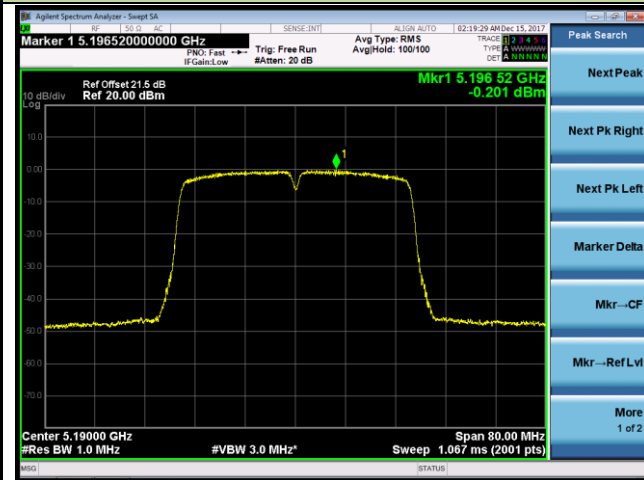

802.11ac-VHT40 Power Spectral Density - Ant 0

Channel 38 (5190MHz)