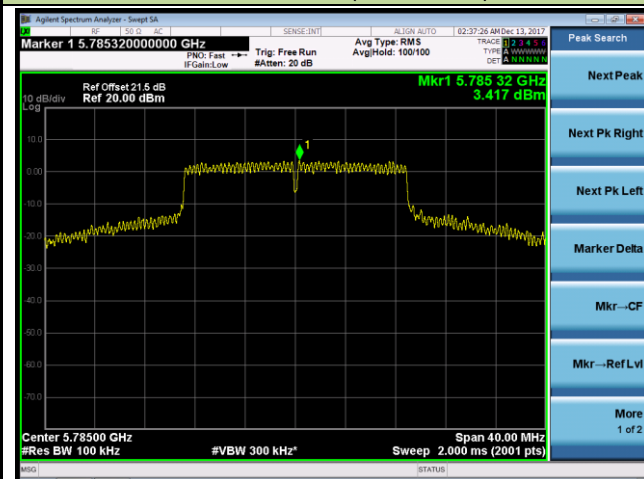

802.11n-HT20 Power Spectral Density - Ant 0 / Ant 0 + 1 (CDD Mode)

Channel 36 (5180MHz)

Channel 44 (5220MHz)

Channel 48 (5240MHz)

Channel 149 (5745MHz)

Channel 157 (5785MHz)

Channel 165 (5825MHz)

802.11n-HT40 Power Spectral Density - Ant 0 / Ant 0 + 1 (CDD Mode)