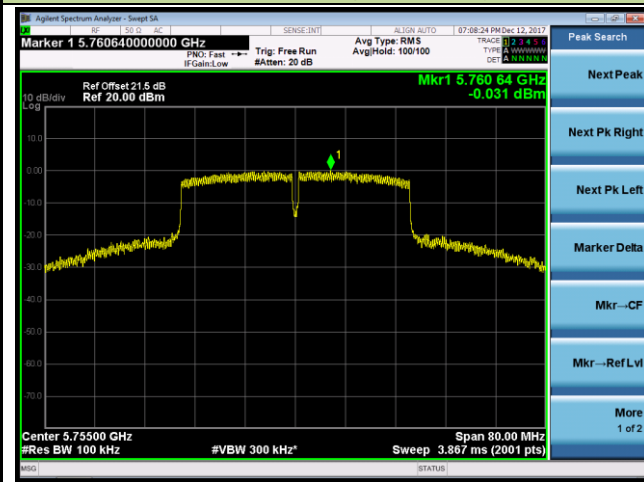

Channel 151 (5755MHz)