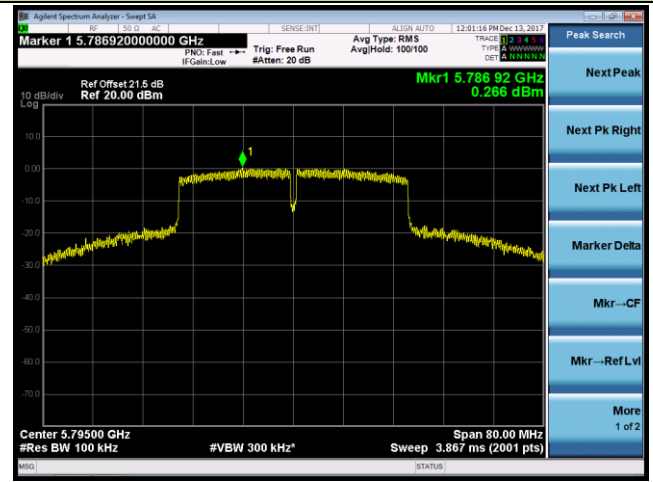

Channel 149 (5745MHz)

Channel 157 (5785MHz)

Channel 165 (5825MHz)

802.11ac-VHT40 Power Spectral Density - Ant 0 / Ant 0 + 1 (CDD Mode)

Channel 38 (5190MHz)

Channel 46 (5230MHz)

Channel 151 (5755MHz)

Channel 159 (5795MHz)

802.11ac-VHT80 Power Spectral Density - Ant 0 / Ant 0 + 1 (CDD Mode)

Channel 42 (5210MHz)

Channel 155 (5775MHz)