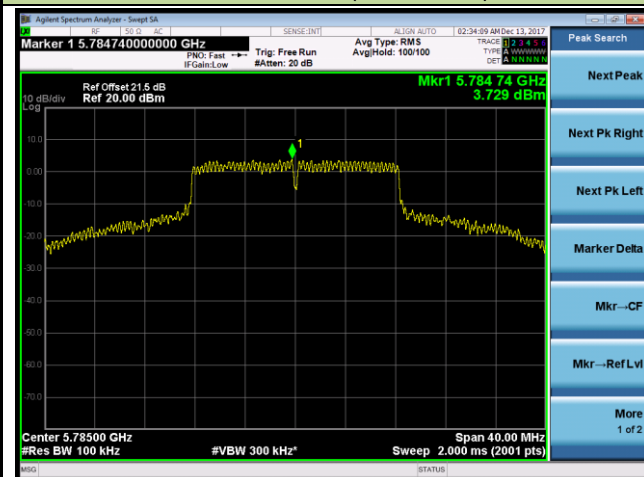

Channel 155 (5775MHz)

802.11a Power Spectral Density - Ant 0 / Ant 0 + 1 (CDD Mode)

Channel 36 (5180MHz)

Channel 44 (5220MHz)

Channel 48 (5240MHz)

Channel 149 (5745MHz)

Channel 157 (5785MHz)

Channel 165 (5825MHz)