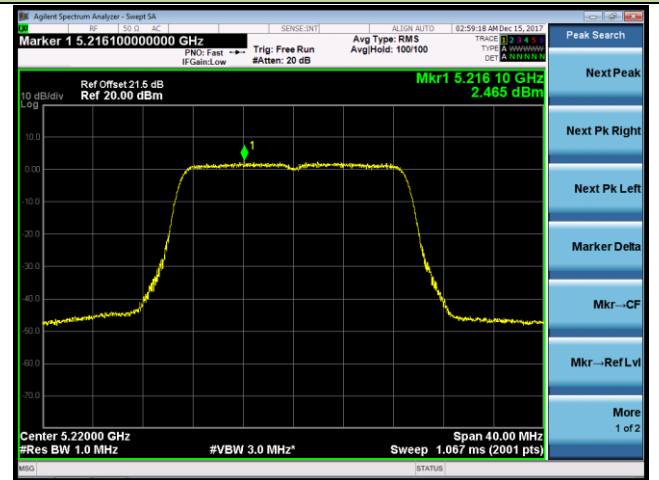

Channel 151 (5755MHz)

Channel 159 (5795MHz)

802.11ac-VHT20 Power Spectral Density - Ant 1

Channel 36 (5180MHz)

Channel 44 (5220MHz)

Channel 48 (5240MHz)

Channel 149 (5745MHz)

Channel 157 (5785MHz)