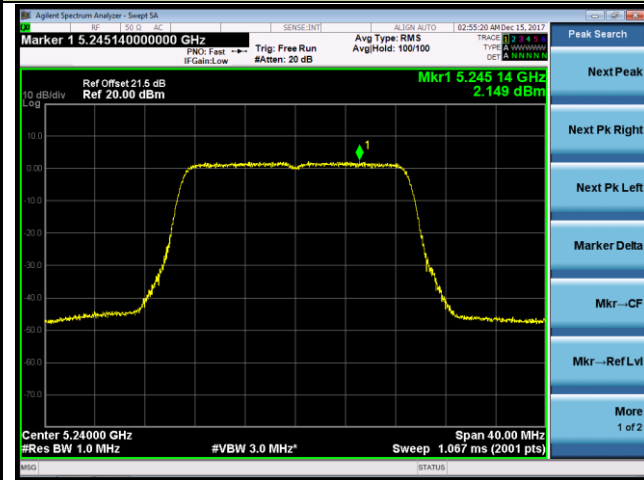

Channel 48 (5240MHz)