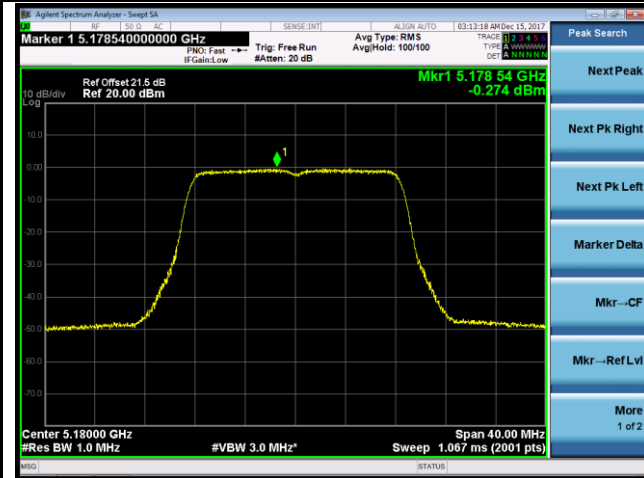

Channel 165 (5825MHz)

802.11ac-VHT40 Power Spectral Density - Ant 1

Channel 38 (5190MHz)

Channel 46 (5230MHz)

Channel 151 (5755MHz)

Channel 159 (5795MHz)

802.11ac-VHT80 Power Spectral Density - Ant 1

Channel 42 (5210MHz)

Channel 155 (5775MHz)

802.11a Power Spectral Density - Ant 0 / Ant 0 + 1 (CDD Mode)

Channel 36 (5180MHz)

Channel 44 (5220MHz)

Channel 48 (5240MHz)

Channel 149 (5745MHz)

Channel 157 (5785MHz)

Channel 165 (5825MHz)