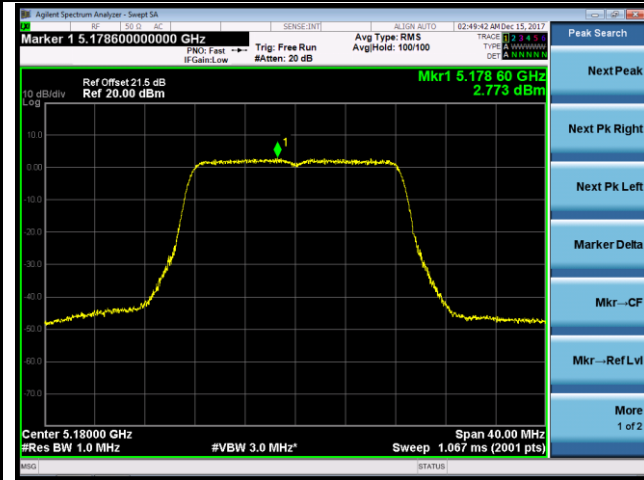

802.11a Power Spectral Density - Ant 1

Channel 36 (5180MHz)