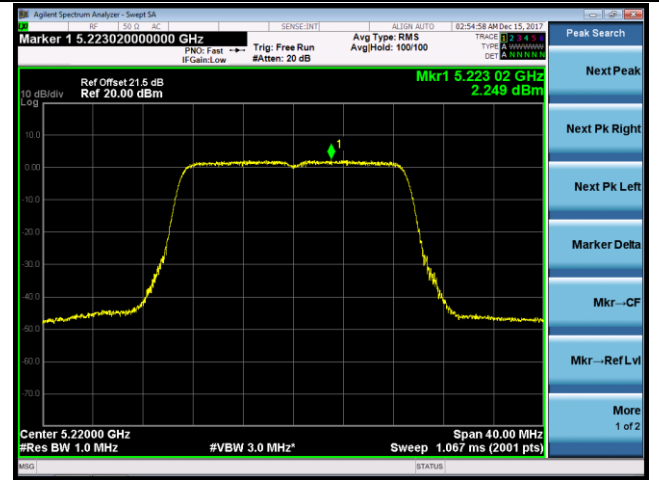

Channel 44 (5220MHz)