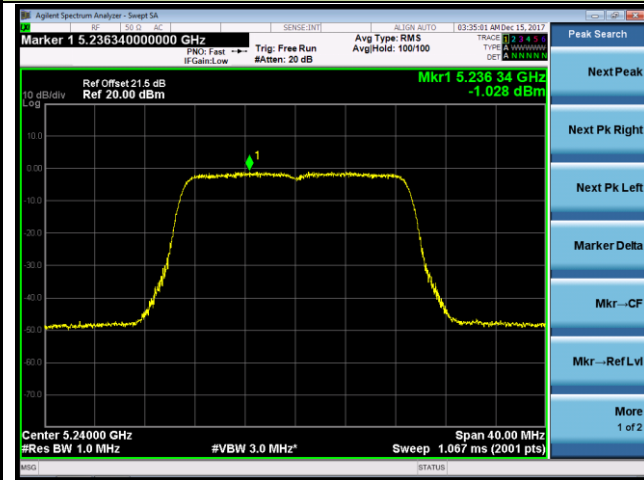

Channel 38 (5190MHz)

Channel 46 (5230MHz)

Channel 151 (5755MHz)

Channel 159 (5795MHz)

802.11ac-VHT20 Power Spectral Density - Ant 0 / Ant 0 + 1 (CDD Mode)

Channel 36 (5180MHz)

Channel 44 (5220MHz)

Channel 48 (5240MHz)