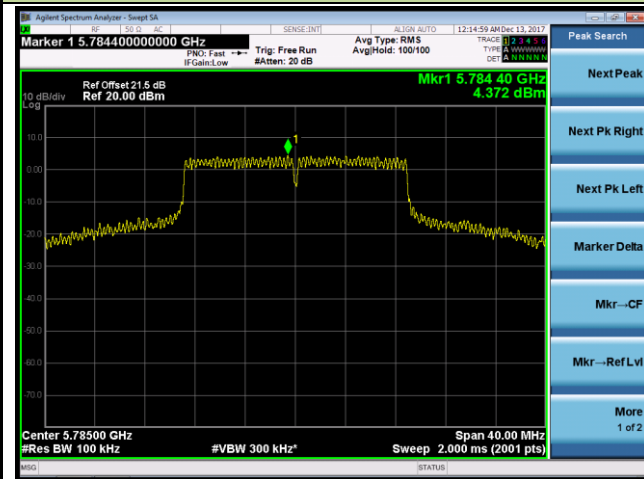

Channel 44 (5220MHz)

Channel 48 (5240MHz)

Channel 149 (5745MHz)

Channel 157 (5785MHz)

Channel 165 (5825MHz)

802.11n-HT40 Power Spectral Density - Ant 1

Channel 38 (5190MHz)

Channel 46 (5230MHz)