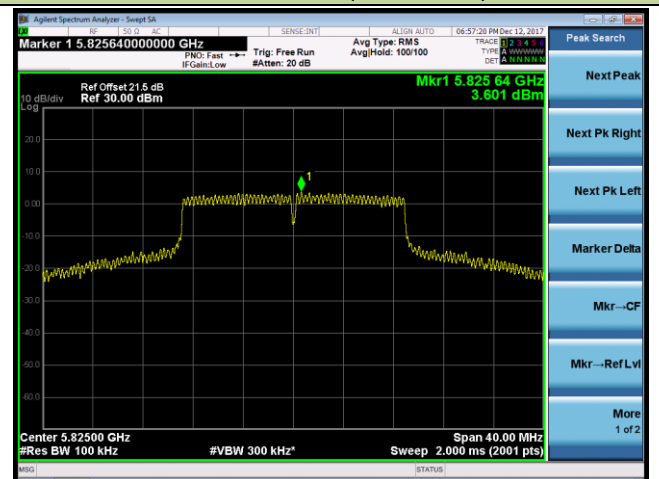

802.11ac-VHT20 Power Spectral Density - Ant 0

Channel 36 (5180MHz)

Channel 44 (5220MHz)

Channel 48 (5240MHz)

Channel 149 (5745MHz)

Channel 157 (5785MHz)

Channel 165 (5825MHz)

802.11ac-VHT40 Power Spectral Density - Ant 0

Channel 38 (5190MHz)

Channel 46 (5230MHz)

Channel 151 (5755MHz)

Channel 159 (5795MHz)

802.11ac-VHT80 Power Spectral Density - Ant 0

Channel 42 (5210MHz)

Channel 155 (5775MHz)

802.11a Power Spectral Density - Ant 1