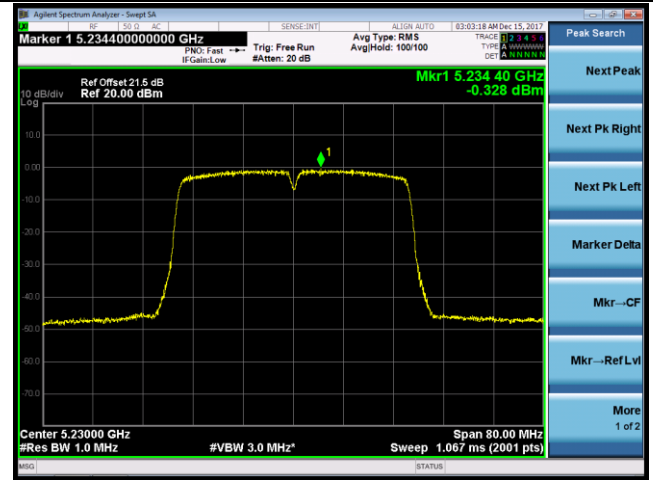

Channel 44 (5220MHz)

Channel 48 (5240MHz)

Channel 149 (5745MHz)

Channel 157 (5785MHz)

Channel 165 (5825MHz)

802.11n-HT40 Power Spectral Density - Ant 1

Channel 38 (5190MHz)

Channel 46 (5230MHz)