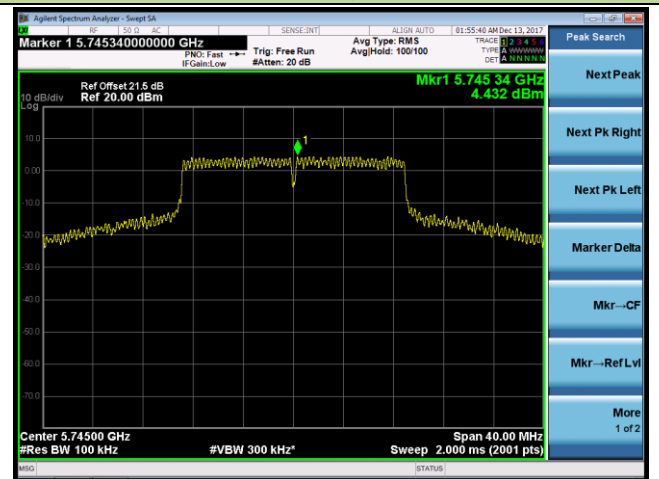

Channel 151 (5755MHz)

Channel 159 (5795MHz)

802.11ac-VHT20 Power Spectral Density - Ant 1

Channel 36 (5180MHz)

Channel 44 (5220MHz)

Channel 48 (5240MHz)

Channel 149 (5745MHz)

Channel 157 (5785MHz)