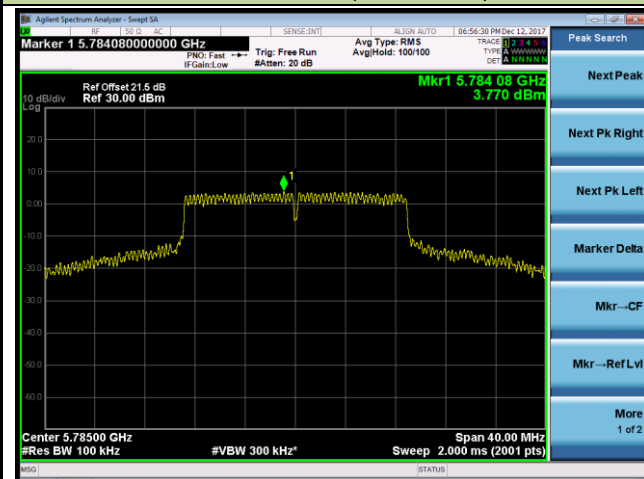

802.11ac-VHT20 Power Spectral Density - Ant 0

Channel 36 (5180MHz)

Channel 44 (5220MHz)

Channel 48 (5240MHz)

Channel 149 (5745MHz)

Channel 157 (5785MHz)

Channel 165 (5825MHz)

802.11ac-VHT40 Power Spectral Density - Ant 0