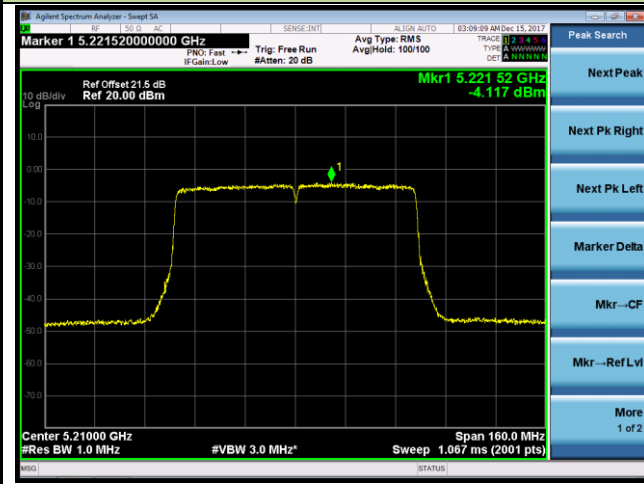

Channel 165 (5825MHz)

802.11ac-VHT40 Power Spectral Density - Ant 1

Channel 38 (5190MHz)

Channel 46 (5230MHz)

Channel 151 (5755MHz)

Channel 159 (5795MHz)

802.11ac-VHT80 Power Spectral Density - Ant 1

Channel 42 (5210MHz)