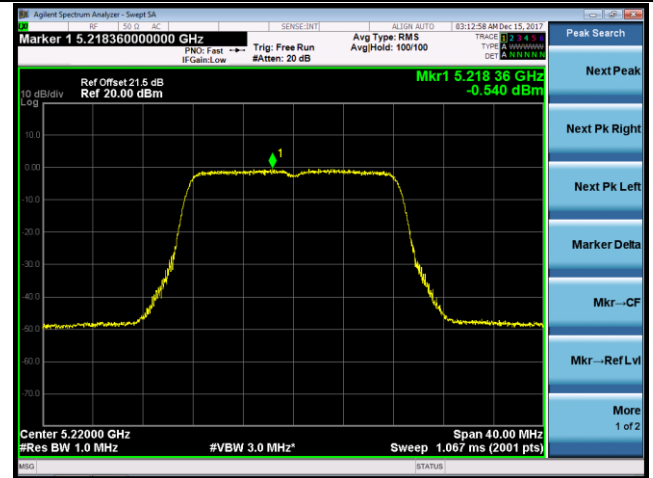

Channel 155 (5775MHz)

802.11a Power Spectral Density - Ant 0 / Ant 0 + 1 (CDD Mode)

Channel 36 (5180MHz)

Channel 44 (5220MHz)

Channel 48 (5240MHz)

Channel 149 (5745MHz)

Channel 157 (5785MHz)

Channel 165 (5825MHz)