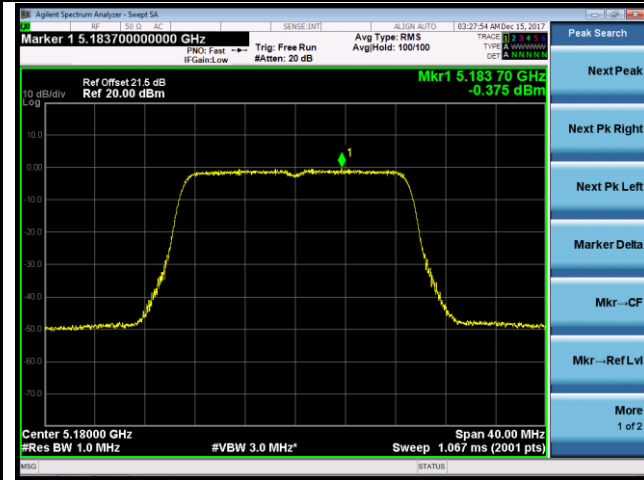

Channel 38 (5190MHz)

Channel 46 (5230MHz)

Channel 151 (5755MHz)

Channel 159 (5795MHz)

802.11ac-VHT20 Power Spectral Density - Ant 0 / Ant 0 + 1 (CDD Mode)

Channel 36 (5180MHz)

Channel 44 (5220MHz)

Channel 48 (5240MHz)