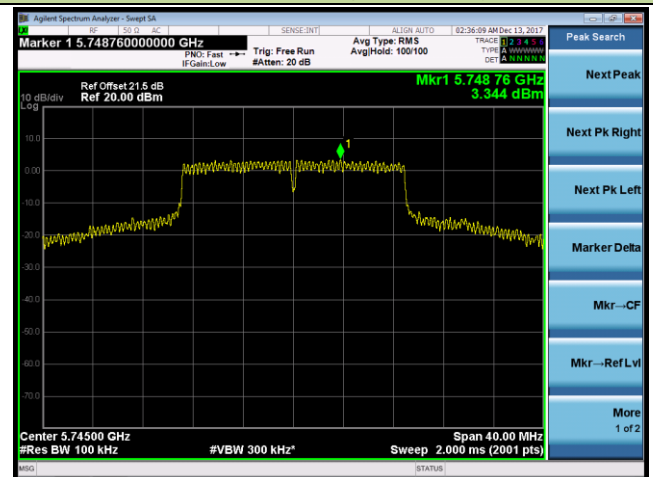

802.11n-HT20 Power Spectral Density - Ant 0 / Ant 0 + 1 (CDD Mode)

Channel 36 (5180MHz)

Channel 44 (5220MHz)

Channel 48 (5240MHz)

Channel 149 (5745MHz)

Channel 157 (5785MHz)

Channel 165 (5825MHz)

802.11n-HT40 Power Spectral Density - Ant 0 / Ant 0 + 1 (CDD Mode)