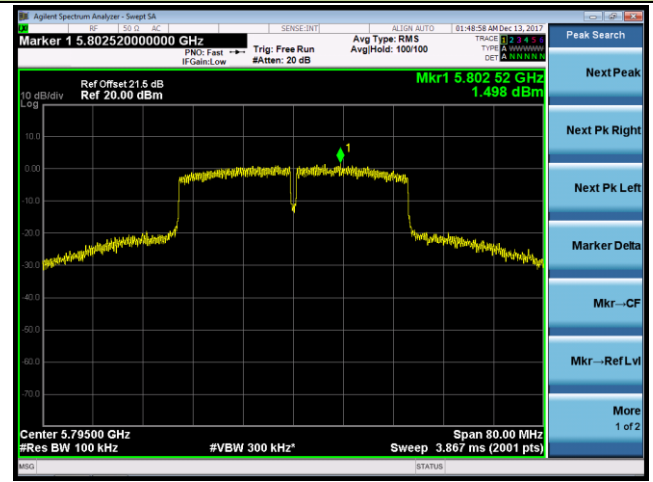

Channel 159 (5795MHz)