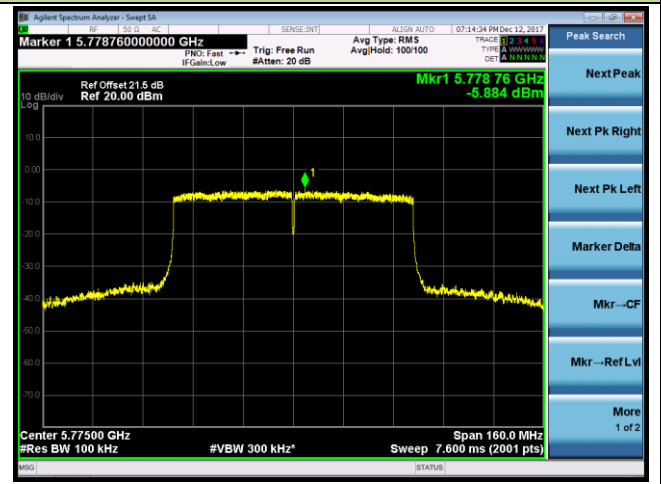

Channel 38 (5190MHz)

Channel 46 (5230MHz)

Channel 151 (5755MHz)

Channel 159 (5795MHz)

802.11ac-VHT80 Power Spectral Density - Ant 0

Channel 42 (5210MHz)

Channel 155 (5775MHz)

802.11a Power Spectral Density - Ant 1