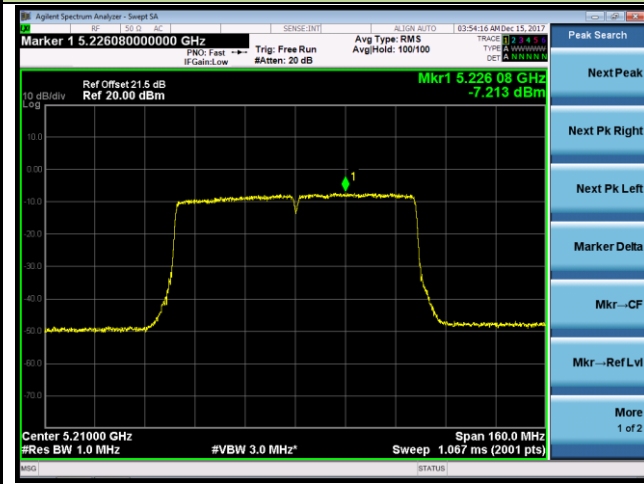

Channel 149 (5745MHz)

Channel 157 (5785MHz)

Channel 165 (5825MHz)

802.11ac-VHT40 Power Spectral Density - Ant 0 / Ant 0 + 1 (CDD Mode)

Channel 38 (5190MHz)

Channel 46 (5230MHz)

Channel 151 (5755MHz)

Channel 159 (5795MHz)

802.11ac-VHT80 Power Spectral Density - Ant 0 / Ant 0 + 1 (CDD Mode)

Channel 42 (5210MHz)

Channel 155 (5775MHz)