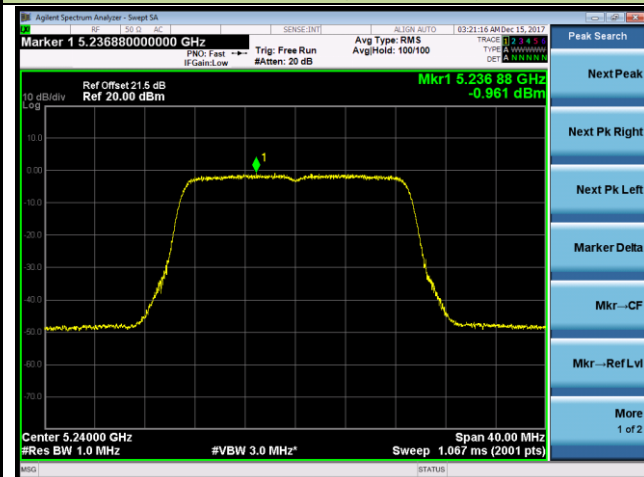

802.11n-HT20 Power Spectral Density - Ant 0 / Ant 0 + 1 (CDD Mode)

Channel 36 (5180MHz)

Channel 44 (5220MHz)

Channel 48 (5240MHz)

Channel 149 (5745MHz)

Channel 157 (5785MHz)

Channel 165 (5825MHz)

802.11n-HT40 Power Spectral Density - Ant 0 / Ant 0 + 1 (CDD Mode)