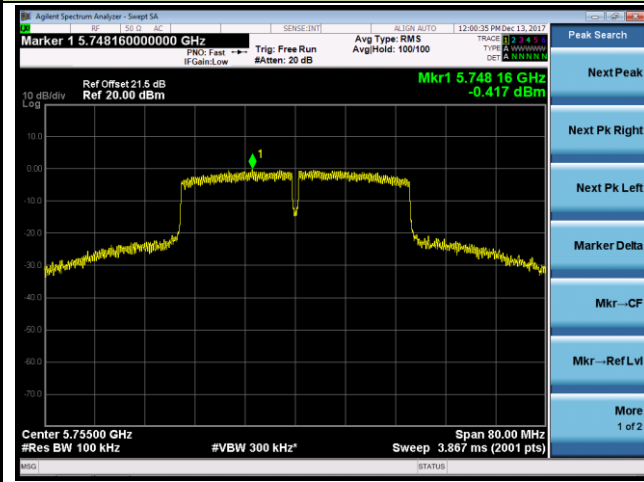

Channel 149 (5745MHz)

Channel 157 (5785MHz)

Channel 165 (5825MHz)

802.11ac-VHT40 Power Spectral Density - Ant 0 / Ant 0 + 1 (CDD Mode)

Channel 38 (5190MHz)

Channel 46 (5230MHz)

Channel 151 (5755MHz)

Channel 159 (5795MHz)

802.11ac-VHT80 Power Spectral Density - Ant 0 / Ant 0 + 1 (CDD Mode)

Channel 42 (5210MHz)

Channel 155 (5775MHz)