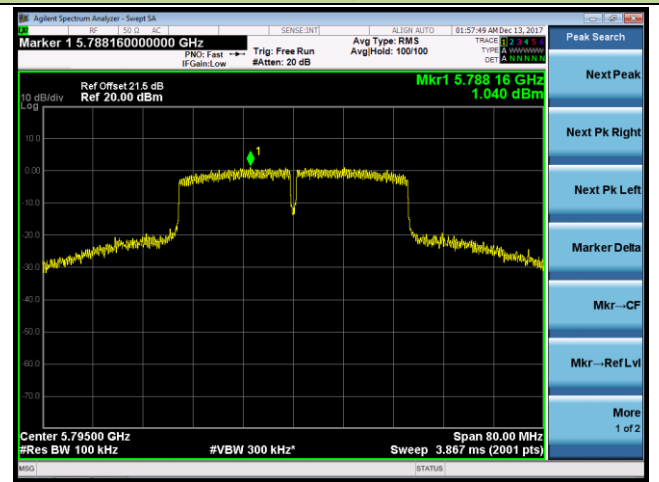

Channel 165 (5825MHz)

802.11ac-VHT40 Power Spectral Density - Ant 1

Channel 38 (5190MHz)

Channel 46 (5230MHz)

Channel 151 (5755MHz)

Channel 159 (5795MHz)

802.11ac-VHT80 Power Spectral Density - Ant 1

Channel 42 (5210MHz)