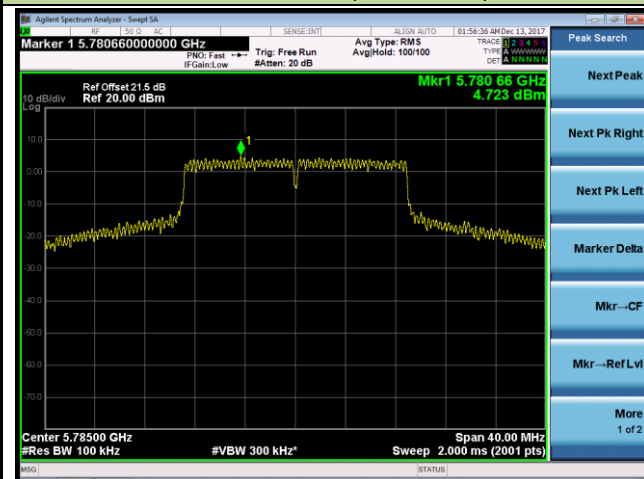

Channel 151 (5755MHz)

Channel 159 (5795MHz)

802.11ac-VHT20 Power Spectral Density - Ant 1

Channel 36 (5180MHz)

Channel 44 (5220MHz)

Channel 48 (5240MHz)

Channel 149 (5745MHz)

Channel 157 (5785MHz)