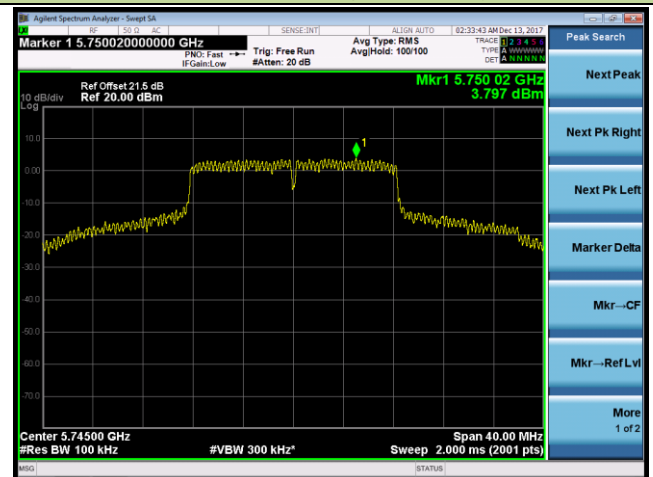

Channel 155 (5775MHz)

802.11a Power Spectral Density - Ant 0 / Ant 0 + 1 (CDD Mode)

Channel 36 (5180MHz)

Channel 44 (5220MHz)

Channel 48 (5240MHz)

Channel 149 (5745MHz)

Channel 157 (5785MHz)

Channel 165 (5825MHz)