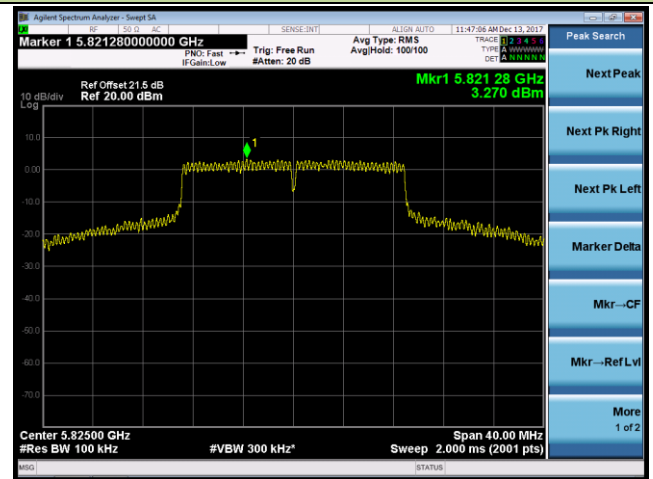

Channel 165 (5825MHz)