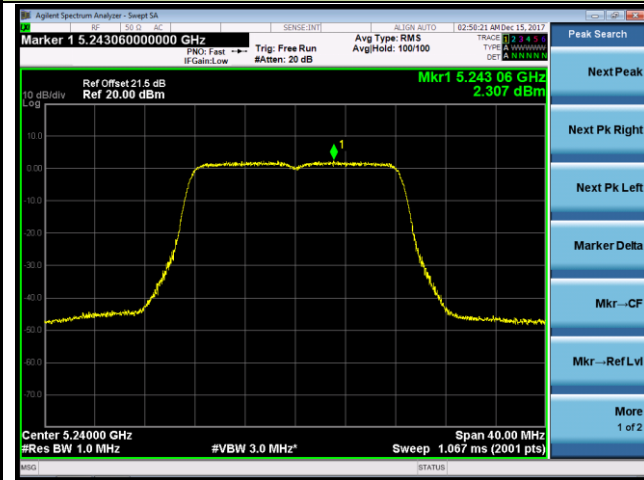

Channel 48 (5240MHz)