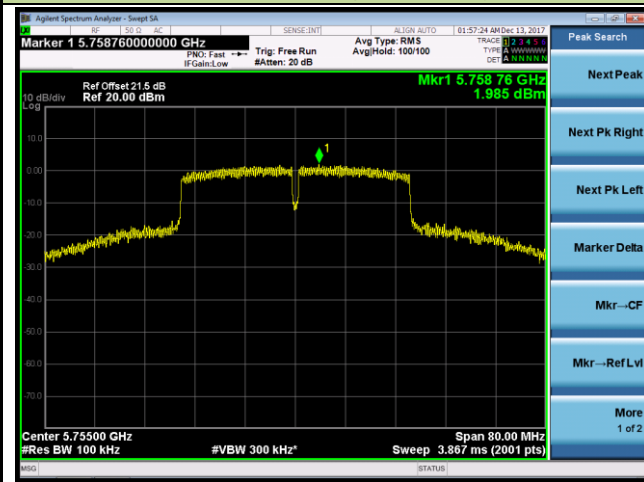

Channel 165 (5825MHz)

802.11ac-VHT40 Power Spectral Density - Ant 1

Channel 38 (5190MHz)

Channel 46 (5230MHz)

Channel 151 (5755MHz)

Channel 159 (5795MHz)

802.11ac-VHT80 Power Spectral Density - Ant 1

Channel 42 (5210MHz)