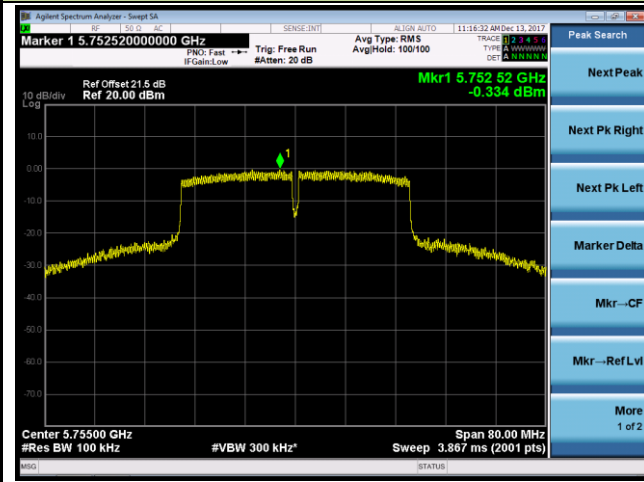

Channel 151 (5755MHz)