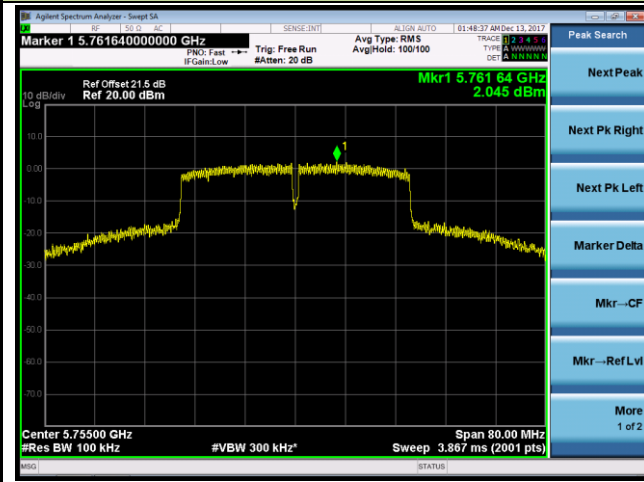

Channel 151 (5755MHz)