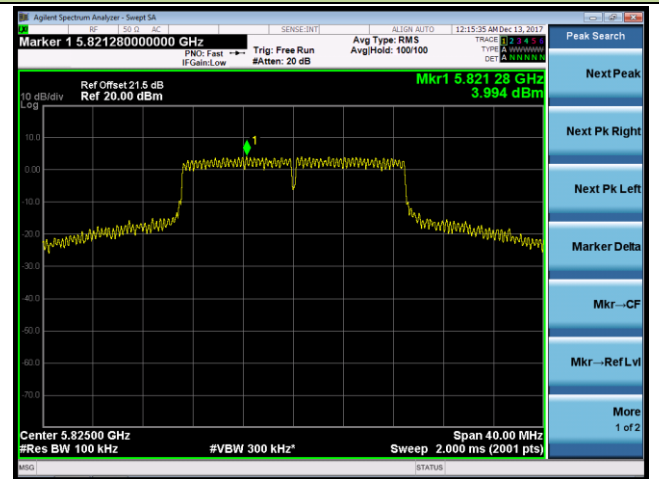

Channel 44 (5220MHz)

Channel 48 (5240MHz)

Channel 149 (5745MHz)

Channel 157 (5785MHz)

Channel 165 (5825MHz)

802.11n-HT40 Power Spectral Density - Ant 1

Channel 38 (5190MHz)

Channel 46 (5230MHz)