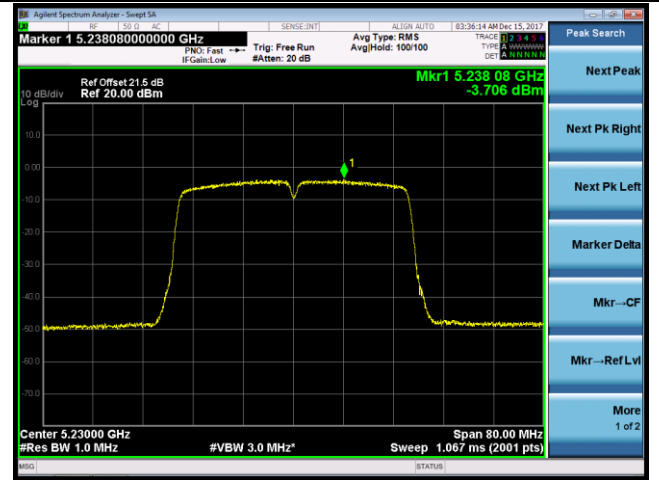

Channel 46 (5230MHz)