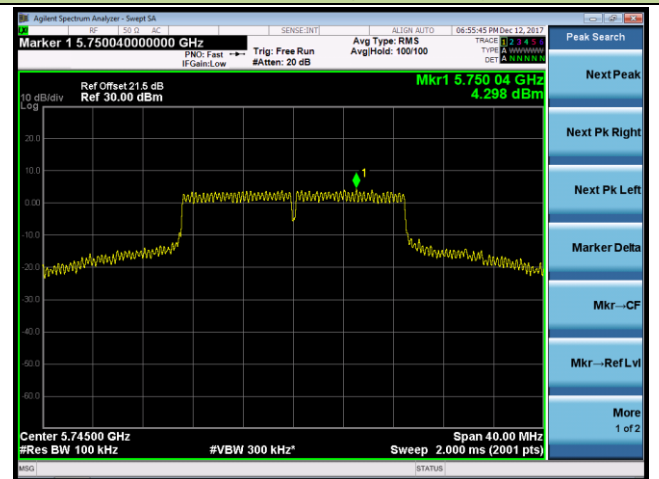

802.11ac-VHT20 Power Spectral Density - Ant 0

Channel 36 (5180MHz)

Channel 44 (5220MHz)

Channel 48 (5240MHz)

Channel 149 (5745MHz)

Channel 157 (5785MHz)

Channel 165 (5825MHz)

802.11ac-VHT40 Power Spectral Density - Ant 0

Channel 38 (5190MHz)

Channel 46 (5230MHz)

Channel 151 (5755MHz)

Channel 159 (5795MHz)

802.11ac-VHT80 Power Spectral Density - Ant 0

Channel 42 (5210MHz)

Channel 155 (5775MHz)

802.11a Power Spectral Density - Ant 1