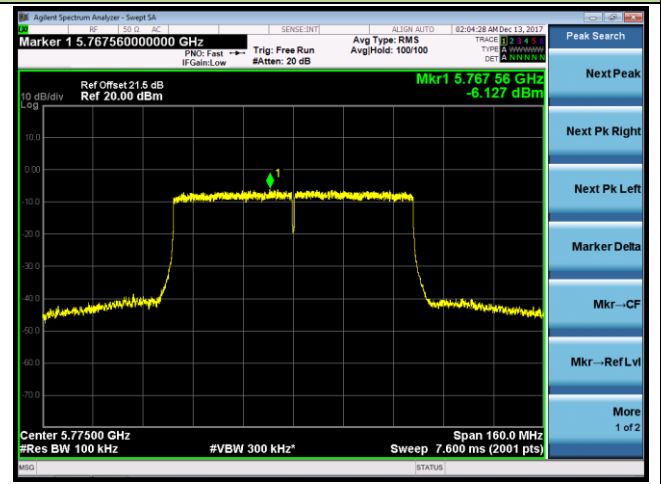

Channel 155 (5775MHz)