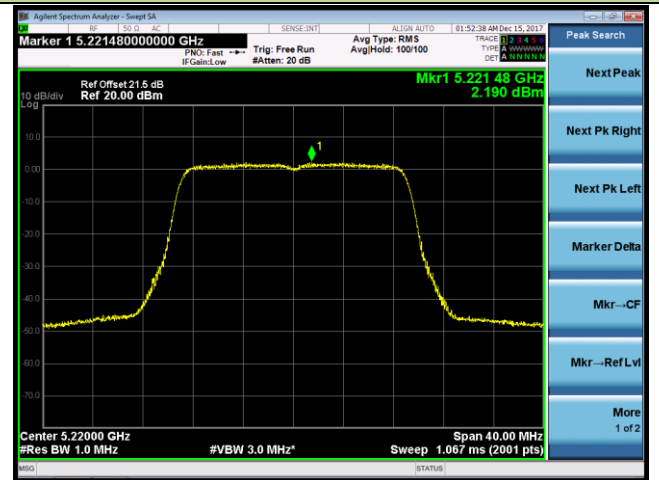

802.11ac-VHT20 Power Spectral Density - Ant 0

Channel 36 (5180MHz)

Channel 44 (5220MHz)

Channel 48 (5240MHz)

Channel 149 (5745MHz)

Channel 157 (5785MHz)

Channel 165 (5825MHz)

802.11ac-VHT40 Power Spectral Density - Ant 0