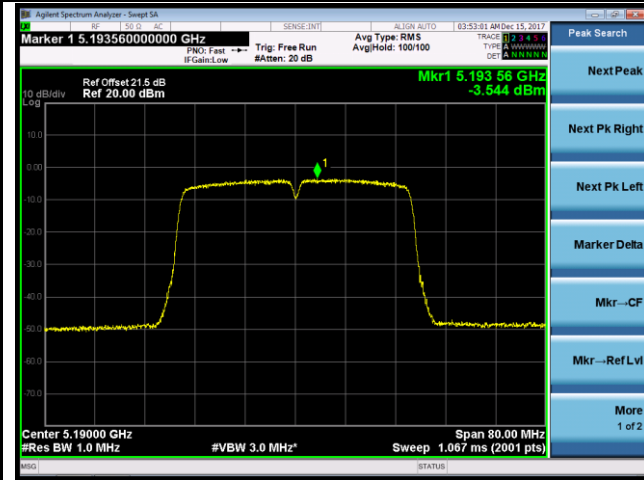

Channel 149 (5745MHz)

Channel 157 (5785MHz)

Channel 165 (5825MHz)

802.11ac-VHT40 Power Spectral Density - Ant 0 / Ant 0 + 1 (CDD Mode)

Channel 38 (5190MHz)

Channel 46 (5230MHz)

Channel 151 (5755MHz)

Channel 159 (5795MHz)

802.11ac-VHT80 Power Spectral Density - Ant 0 / Ant 0 + 1 (CDD Mode)

Channel 42 (5210MHz)

Channel 155 (5775MHz)