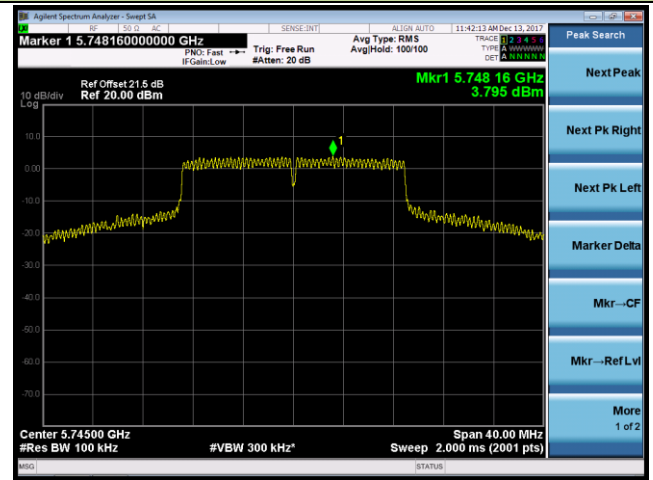

Channel 149 (5745MHz)