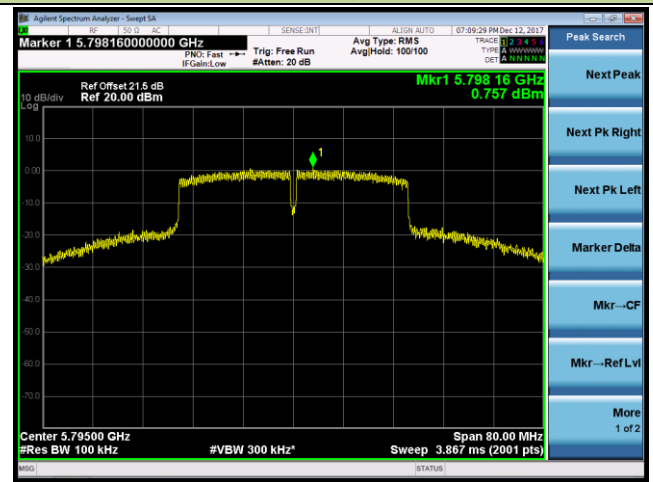

Channel 38 (5190MHz)

Channel 46 (5230MHz)

Channel 151 (5755MHz)

Channel 159 (5795MHz)

802.11ac-VHT80 Power Spectral Density - Ant 0

Channel 42 (5210MHz)

Channel 155 (5775MHz)

802.11a Power Spectral Density - Ant 1