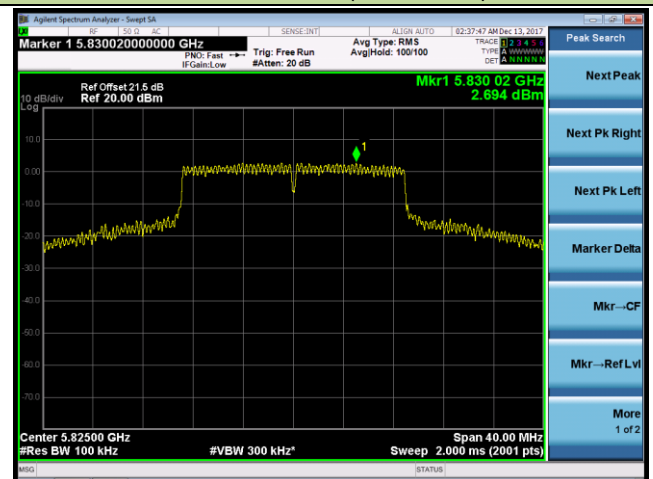

802.11n-HT20 Power Spectral Density - Ant 0 / Ant 0 + 1 (CDD Mode)

Channel 36 (5180MHz)

Channel 44 (5220MHz)

Channel 48 (5240MHz)

Channel 149 (5745MHz)

Channel 157 (5785MHz)

Channel 165 (5825MHz)

802.11n-HT40 Power Spectral Density - Ant 0 / Ant 0 + 1 (CDD Mode)