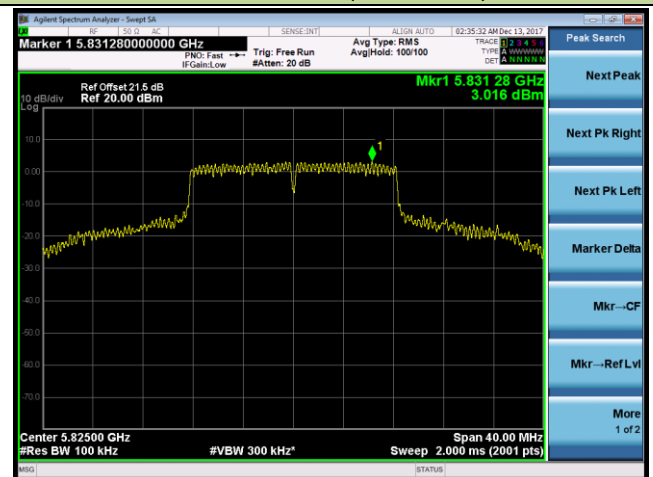

Channel 155 (5775MHz)

802.11a Power Spectral Density - Ant 0 / Ant 0 + 1 (CDD Mode)

Channel 36 (5180MHz)

Channel 44 (5220MHz)

Channel 48 (5240MHz)

Channel 149 (5745MHz)

Channel 157 (5785MHz)

Channel 165 (5825MHz)