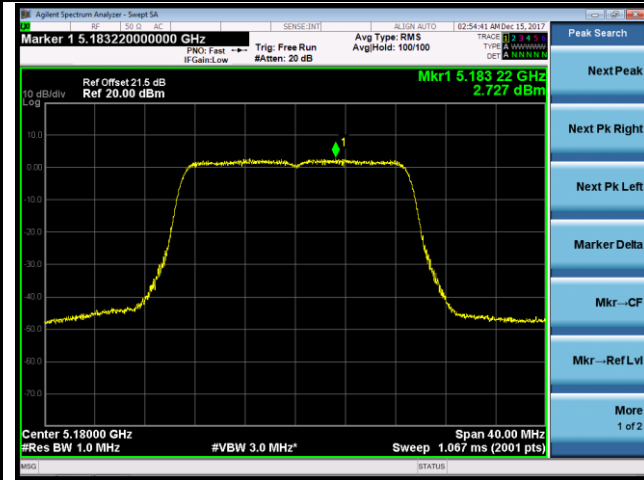

Channel 36 (5180MHz)

Channel 44 (5220MHz)

Channel 48 (5240MHz)

Channel 149 (5745MHz)

Channel 157 (5785MHz)

Channel 165 (5825MHz)

802.11n-HT20 Power Spectral Density - Ant 1

Channel 36 (5180MHz)