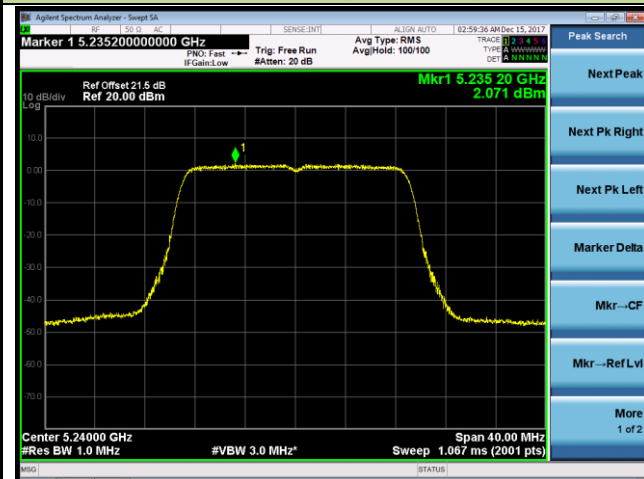

Channel 151 (5755MHz)

Channel 159 (5795MHz)

802.11ac-VHT20 Power Spectral Density - Ant 1

Channel 36 (5180MHz)

Channel 44 (5220MHz)

Channel 48 (5240MHz)

Channel 149 (5745MHz)

Channel 157 (5785MHz)