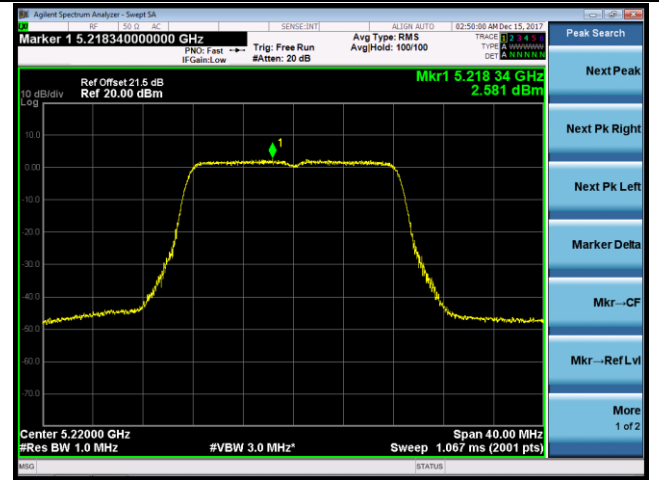

Channel 44 (5220MHz)