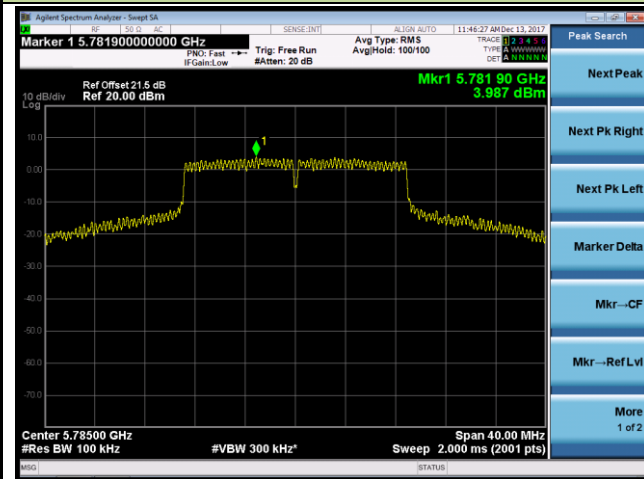

Channel 157 (5785MHz)