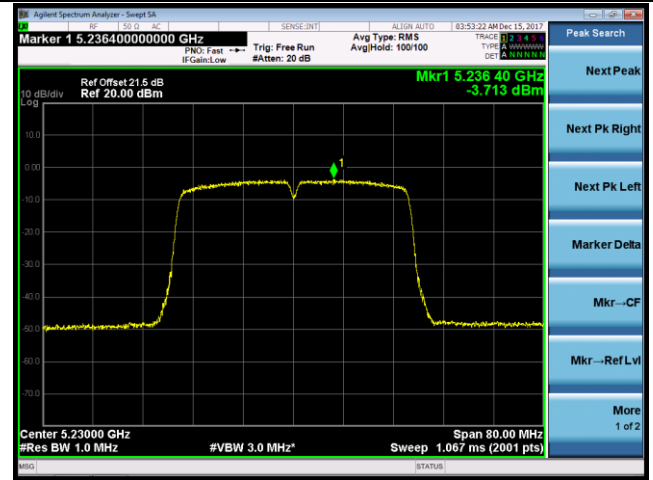

Channel 149 (5745MHz)

Channel 157 (5785MHz)

Channel 165 (5825MHz)

802.11ac-VHT40 Power Spectral Density - Ant 0 / Ant 0 + 1 (CDD Mode)

Channel 38 (5190MHz)

Channel 46 (5230MHz)

Channel 151 (5755MHz)

Channel 159 (5795MHz)

802.11ac-VHT80 Power Spectral Density - Ant 0 / Ant 0 + 1 (CDD Mode)

Channel 42 (5210MHz)

Channel 155 (5775MHz)