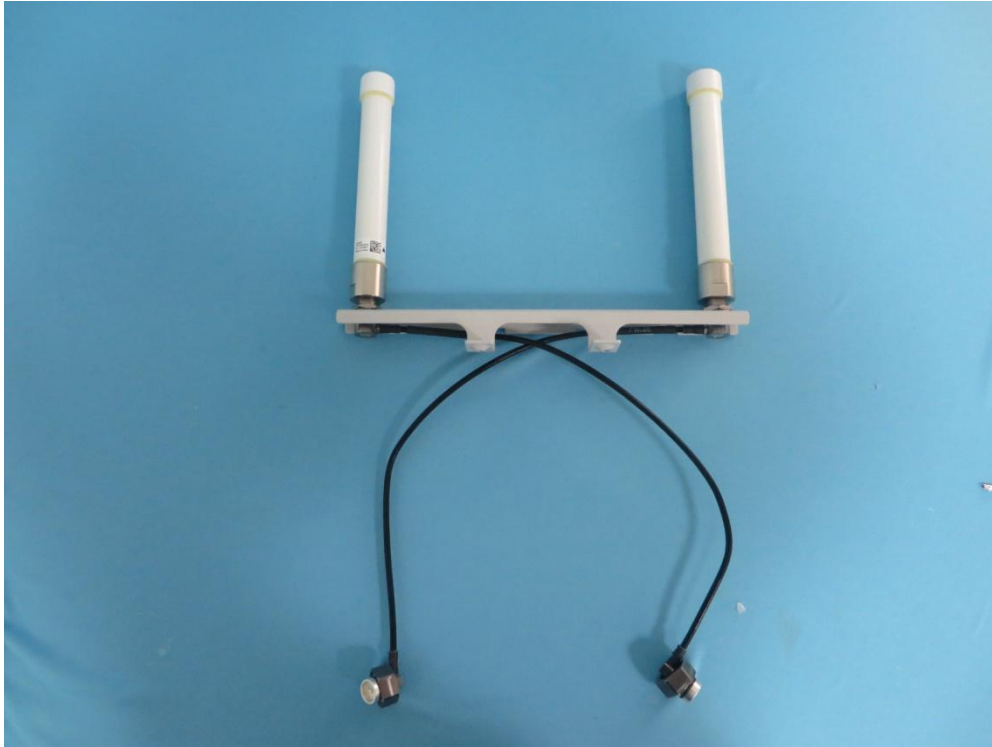

Product: AC220m Wi-Fi module OD US
Model No.: FZCWMBOM2
FCC ID: 2AD8UFZCWMBOM2

External Photo EXHIBIT

WiFi RF Module

RF Module Top View

RF Module Bottom View

RF Module Right & Left long side views

RF Module Back and Front long side views

Install the antenna

Antenna Photo (WiFi Dual-band Omni Directional Antenna)

Antenna Photo (WiFi Dual-band Omni Directional Antenna)