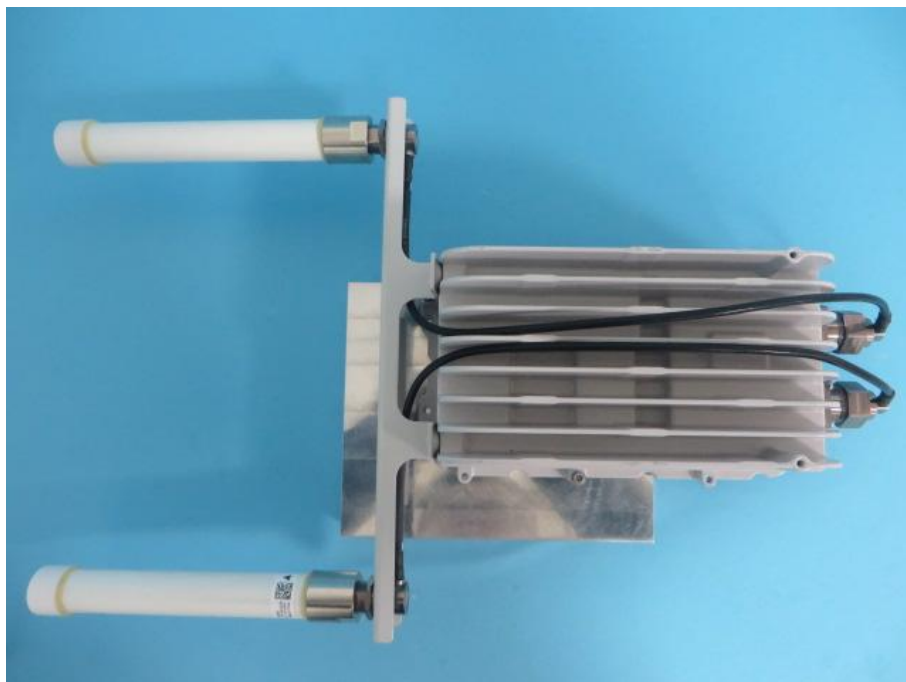

Product: AC220m Wi-Fi module OD US
Model No.: FZCWMBOM2
FCC ID: 2AD8UFZCWMBOM2

External Photo EXHIBIT

WiFi RF Module

RF Module Top View

RF Module Bottom View

RF Module Right & Left long side views

RF Module Back and Front long side views

Install the antenna

Antenna Photo (WiFi Dual-band Omni Directional Antenna)

Antenna Photo (WiFi Dual-band Omni Directional Antenna)