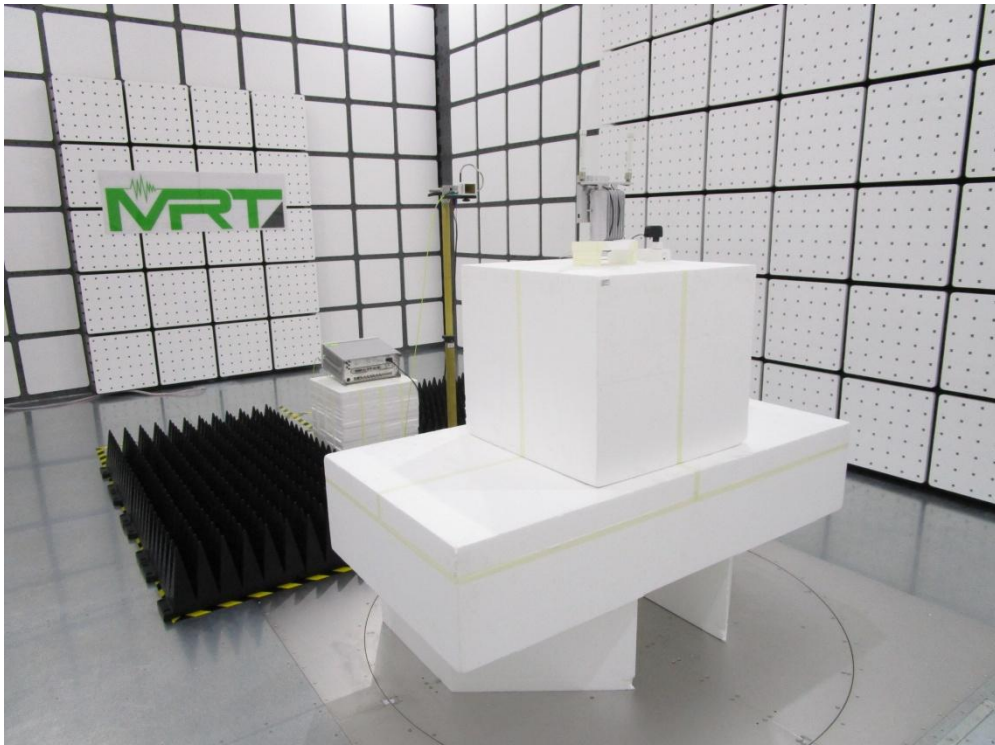

FCC 15C & 15E Test Photograph

Description: Front view of Conducted Emission Test Setup

Description: Back view of Conducted Emission Test Setup

Description: WiFi Dual-band Omni Directional Antenna Radiated Emission Test Setup for 9kHz ~ 30MHz

Description: WiFi Dual-band Omni Directional Antenna Radiated Emission Test Setup for 30MHz ~ 1GHz

Description: WiFi Dual-band Omni Directional Antenna Radiated Emission Test Setup for 1GHz ~ 18GHz

Description: WiFi Dual-band Omni Directional Antenna Radiated Emission Test Setup for 18GHz ~ 40GHz