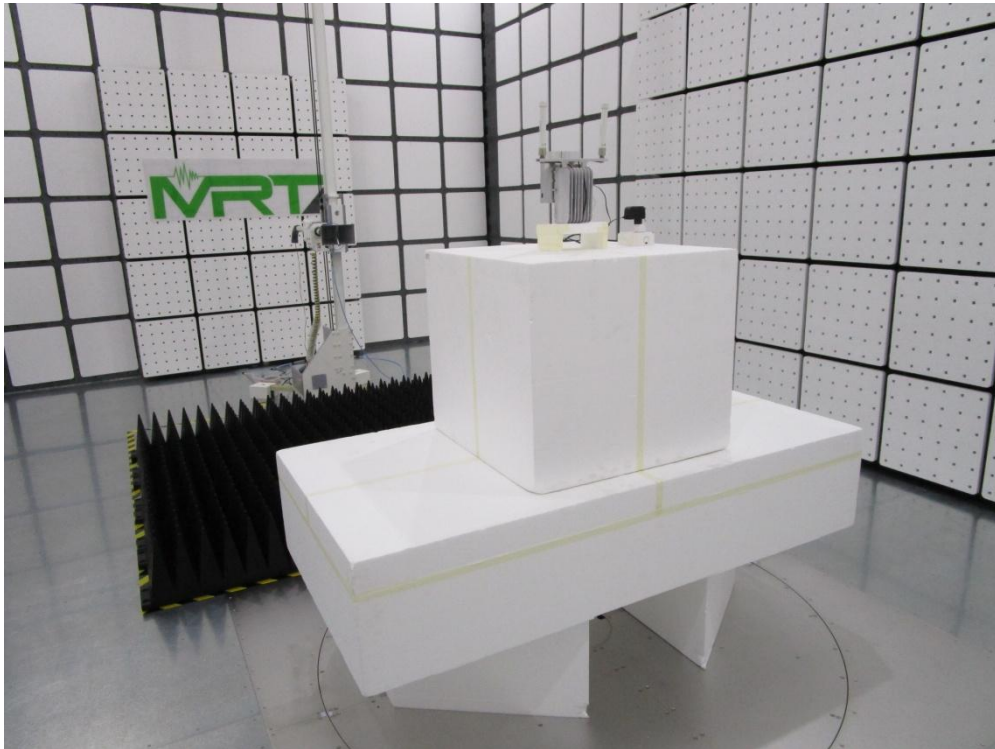

FCC 15C & 15E Test Photograph

Description: Front view of Conducted Emission Test Setup

Description: Back view of Conducted Emission Test Setup

Description: WiFi Dual-band Omni Directional Antenna Radiated Emission Test Setup for 9kHz ~ 30MHz

Description: WiFi Dual-band Omni Directional Antenna Radiated Emission Test Setup for 30MHz ~ 1GHz

Description: WiFi Dual-band Omni Directional Antenna Radiated Emission Test Setup for 1GHz ~ 18GHz

Description: WiFi Dual-band Omni Directional Antenna Radiated Emission Test Setup for 18GHz ~ 40GHz