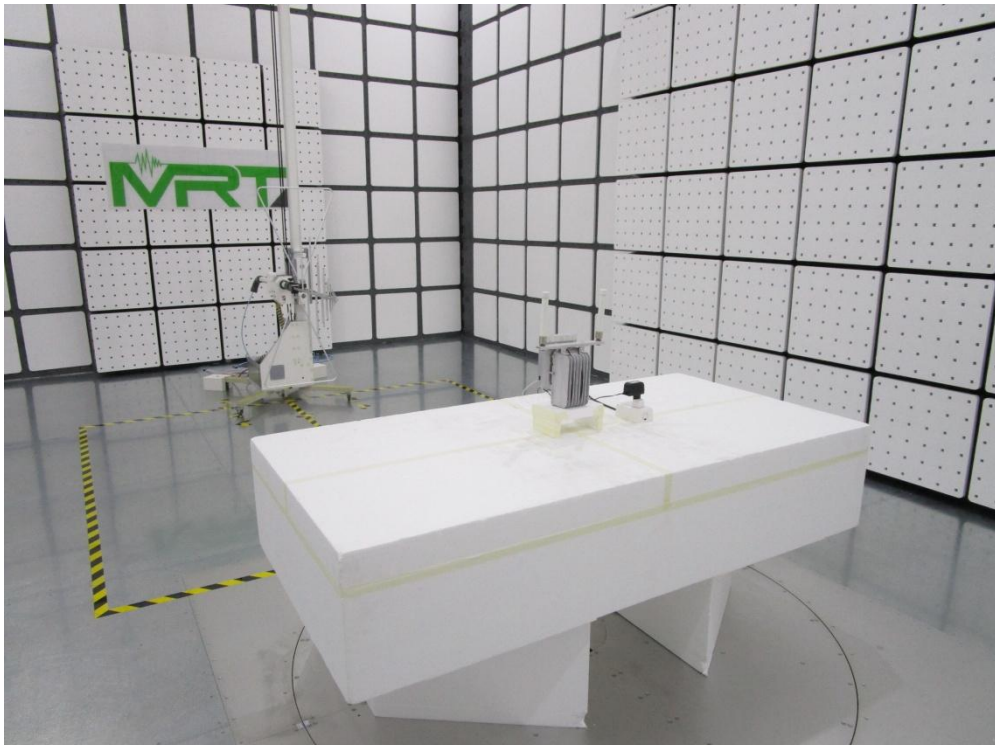

FCC 15C & 15E Test Photograph

Description: Front view of Conducted Emission Test Setup

Description: Back view of Conducted Emission Test Setup

Description: WiFi Dual-band Omni Directional Antenna Radiated Emission Test Setup for 9kHz ~ 30MHz

Description: WiFi Dual-band Omni Directional Antenna Radiated Emission Test Setup for 30MHz ~ 1GHz

Description: WiFi Dual-band Omni Directional Antenna Radiated Emission Test Setup for 1GHz ~ 18GHz

Description: WiFi Dual-band Omni Directional Antenna Radiated Emission Test Setup for 18GHz ~ 40GHz