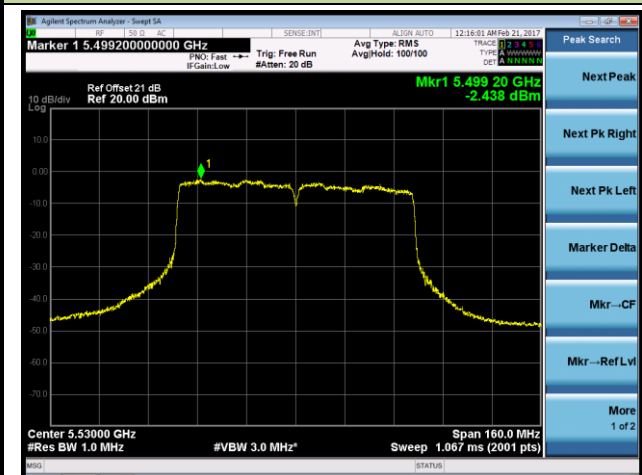

Channel 54 (5270MHz)

Channel 62 (5310MHz)

Channel 102 (5510MHz)

Channel 110 (5550MHz)

802.11ac-VHT80 Power Spectral Density - Ant 1 / Ant 1 + 2

Channel 42 (5210MHz)

Channel 58 (5290MHz)

Channel 106 (5530MHz)

Channel 122 (5610MHz)

Channel 138 (5690MHz)

Channel 155 (5775MHz)

802.11a Power Spectral Density - Ant 2 / Ant 1 + 2

Channel 36 (5180MHz)

Channel 44 (5220MHz)

Channel 48 (5240MHz)

Channel 52 (5260MHz)