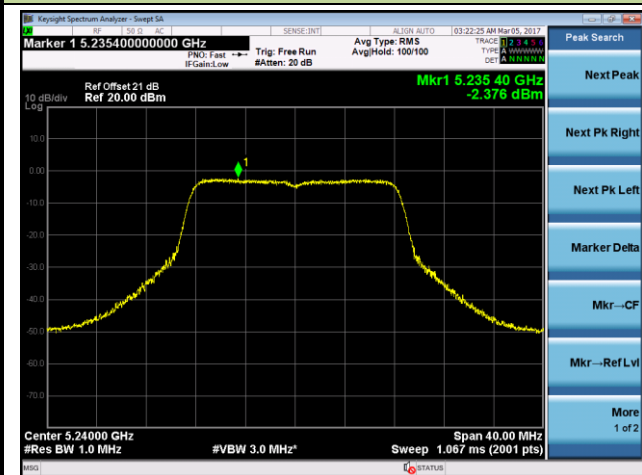

Channel 54 (5270MHz)

Channel 62 (5310MHz)

Channel 102 (5510MHz)

Channel 110 (5550MHz)

802.11ac-VHT80 Power Spectral Density - Ant 1 / Ant 1 + 2

Channel 42 (5210MHz)

Channel 58 (5290MHz)

Channel 106 (5530MHz)

Channel 122 (5610MHz)

Channel 138 (5690MHz)

Channel 155 (5775MHz)

802.11a Power Spectral Density - Ant 2 / Ant 1 + 2

Channel 36 (5180MHz)

Channel 44 (5220MHz)

Channel 48 (5240MHz)

Channel 52 (5260MHz)

Channel 60 (5300MHz)

Channel 64 (5320MHz)

Channel 165 (5825MHz)