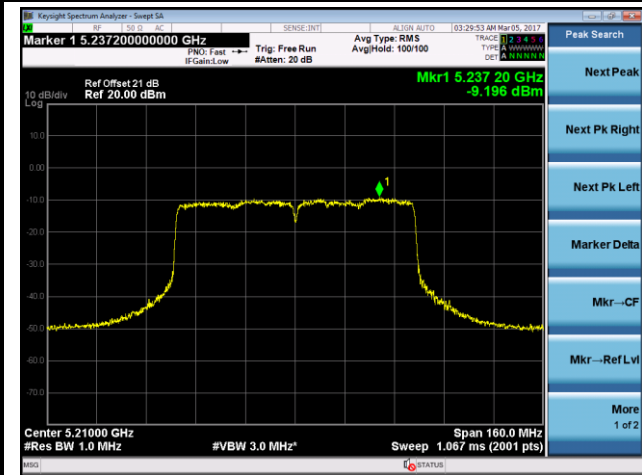

Channel 54 (5270MHz)

Channel 62 (5310MHz)

Channel 102 (5510MHz)

Channel 110 (5550MHz)

802.11ac-VHT80 Power Spectral Density - Ant 1 / Ant 1 + 2

Channel 42 (5210MHz)

Channel 58 (5290MHz)

Channel 106 (5530MHz)