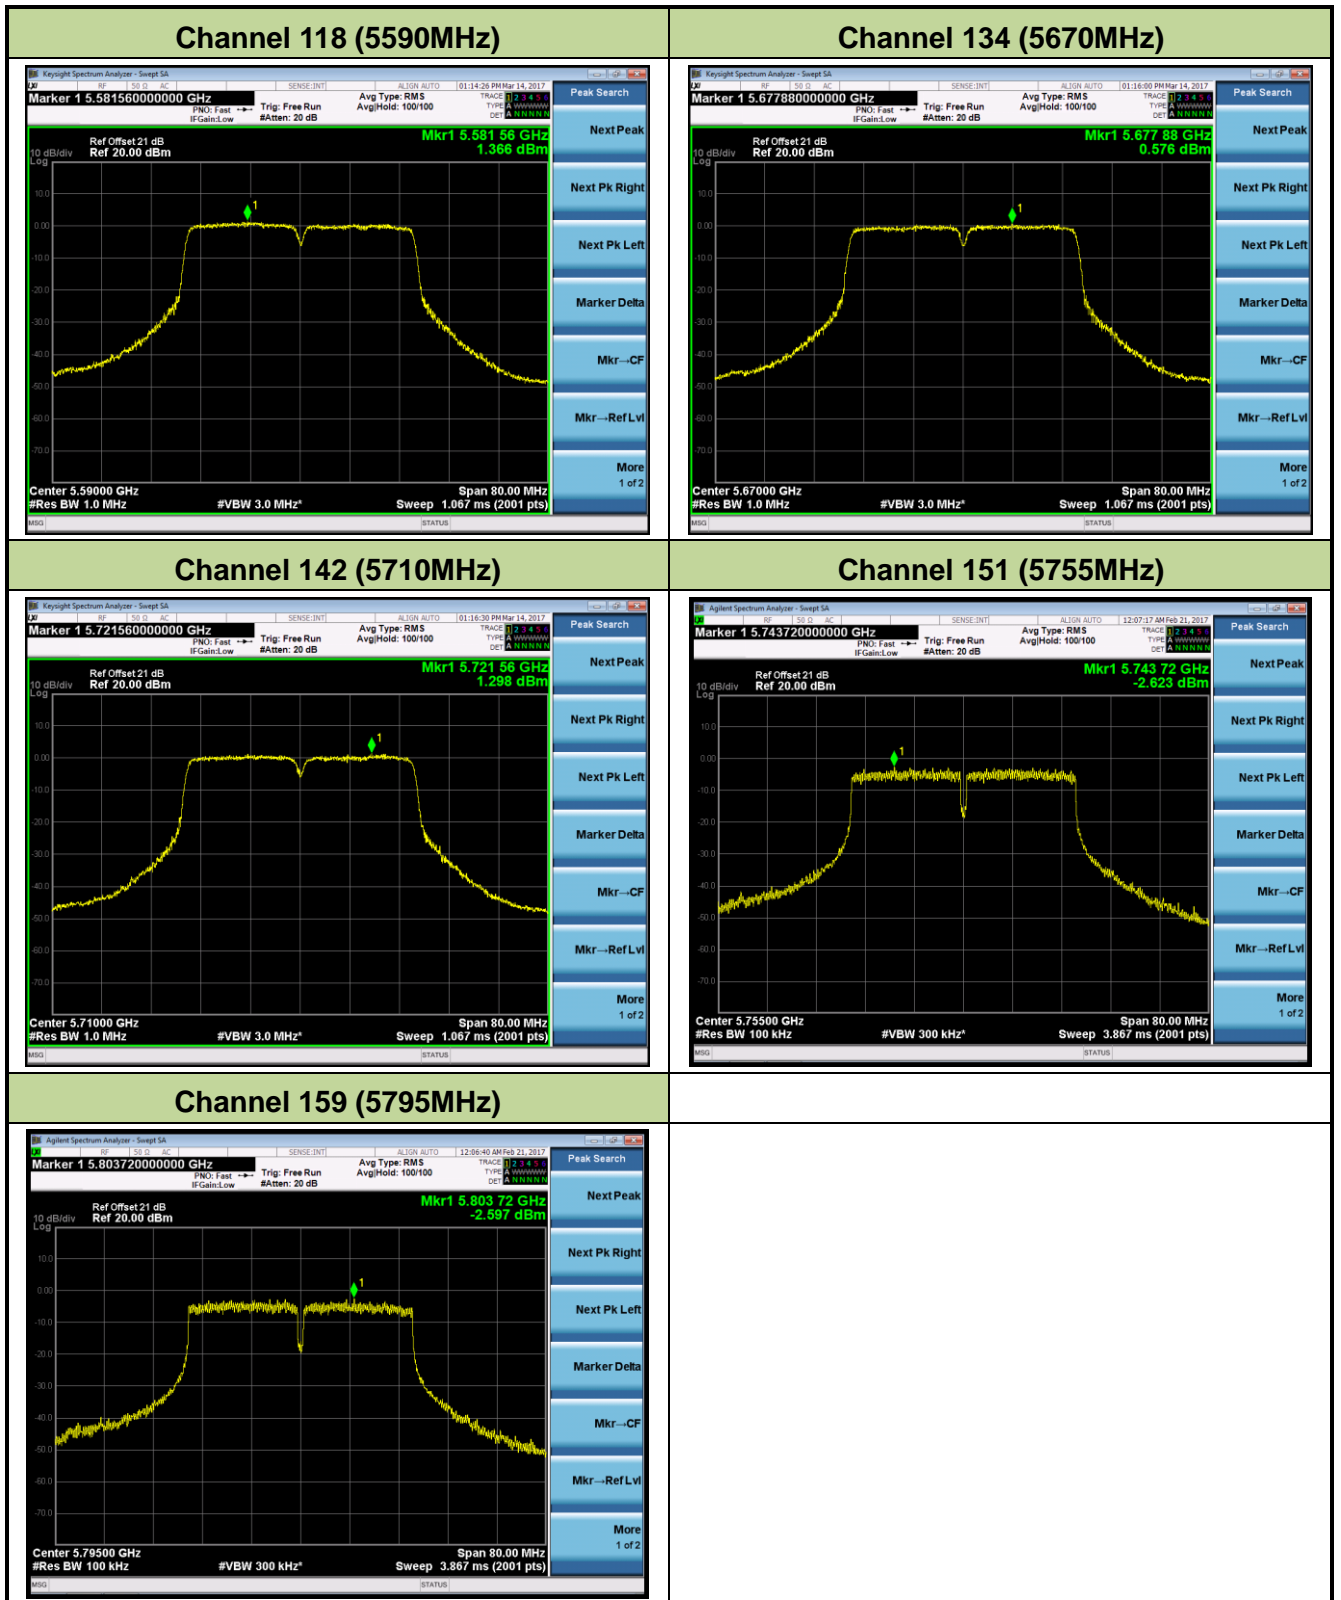

802.11n-HT20 Power Spectral Density - Ant 1 / Ant 1 + 2

Channel 36 (5180MHz)

Channel 44 (5220MHz)

Channel 48 (5240MHz)

Channel 52 (5260MHz)

Channel 60 (5300MHz)

Channel 64 (5320MHz)

802.11n-HT40 Power Spectral Density - Ant 1 / Ant 1 + 2

Channel 44 (5220MHz)

Channel 48 (5240MHz)

Channel 52 (5260MHz)

Channel 60 (5300MHz)

Channel 64 (5320MHz)

802.11ac-VHT40 Power Spectral Density - Ant 1 / Ant 1 + 2

Channel 38 (5190MHz)

Channel 46 (5230MHz)

Channel 54 (5270MHz)

Channel 62 (5310MHz)

Channel 102 (5510MHz)

Channel 110 (5550MHz)

802.11ac-VHT80 Power Spectral Density - Ant 1 / Ant 1 + 2

Channel 42 (5210MHz)

Channel 58 (5290MHz)

Channel 106 (5530MHz)

Channel 122 (5610MHz)

Channel 138 (5690MHz)

Channel 155 (5775MHz)

802.11a Power Spectral Density - Ant 2 / Ant 1 + 2

Channel 36 (5180MHz)

Channel 44 (5220MHz)

Channel 48 (5240MHz)

Channel 52 (5260MHz)