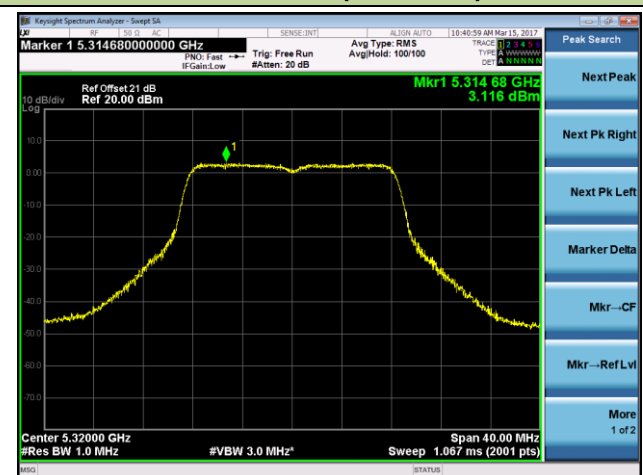

Channel 122 (5610MHz)

Channel 138 (5690MHz)

Channel 155 (5775MHz)

802.11a Power Spectral Density - Ant 2 / Ant 1 + 2

Channel 36 (5180MHz)

Channel 44 (5220MHz)

Channel 48 (5240MHz)

Channel 52 (5260MHz)

Channel 60 (5300MHz)

Channel 64 (5320MHz)

Channel 165 (5825MHz)