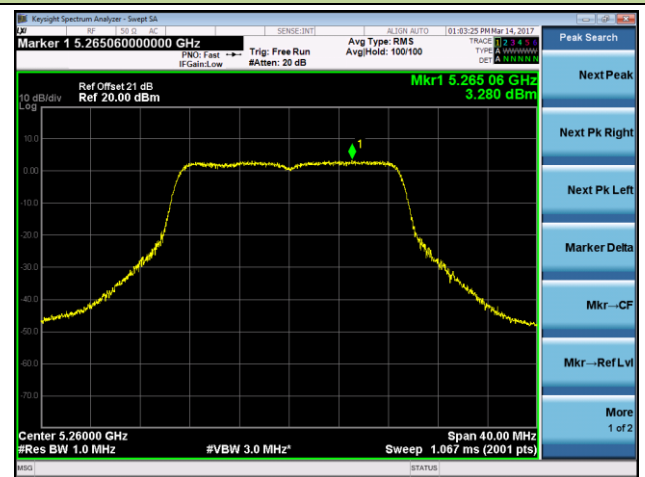

802.11n-HT20 Power Spectral Density - Ant 1 / Ant 1 + 2

Channel 36 (5180MHz)

Channel 44 (5220MHz)

Channel 48 (5240MHz)

Channel 52 (5260MHz)

Channel 60 (5300MHz)

Channel 64 (5320MHz)

802.11n-HT40 Power Spectral Density - Ant 1 / Ant 1 + 2