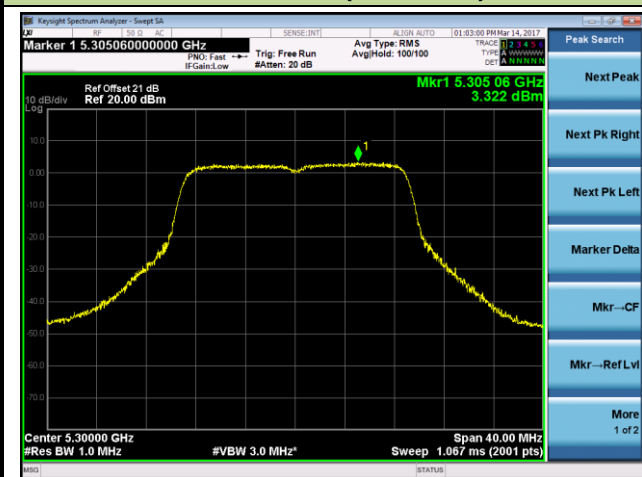

802.11n-HT20 Power Spectral Density - Ant 1 / Ant 1 + 2

Channel 36 (5180MHz)

Channel 44 (5220MHz)

Channel 48 (5240MHz)

Channel 52 (5260MHz)

Channel 60 (5300MHz)

Channel 64 (5320MHz)

802.11n-HT40 Power Spectral Density - Ant 1 / Ant 1 + 2