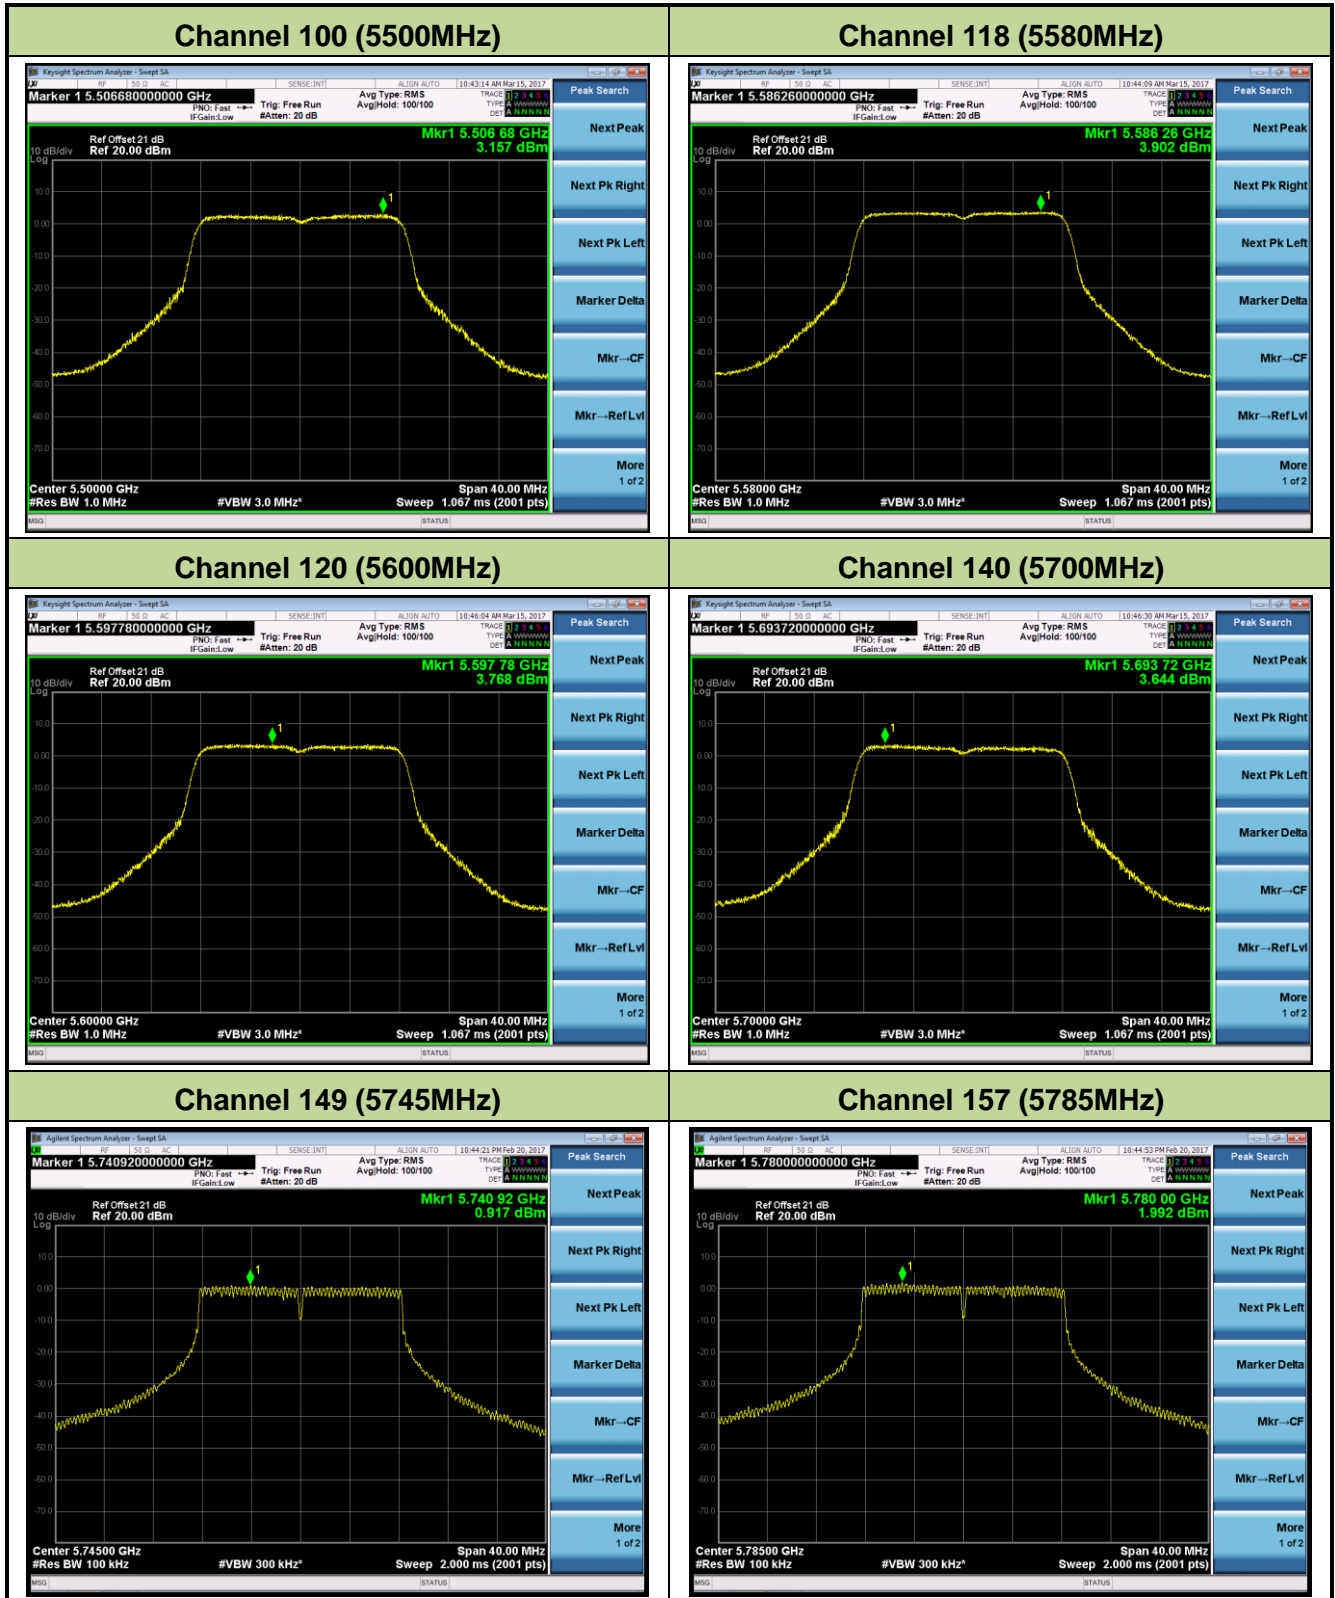

Channel 44 (5220MHz)

Channel 48 (5240MHz)

Channel 52 (5260MHz)

Channel 60 (5300MHz)

Channel 64 (5320MHz)

802.11ac-VHT40 Power Spectral Density - Ant 1 / Ant 1 + 2

Channel 38 (5190MHz)

Channel 46 (5230MHz)

Channel 54 (5270MHz)

Channel 62 (5310MHz)

Channel 102 (5510MHz)

Channel 110 (5550MHz)

802.11ac-VHT80 Power Spectral Density - Ant 1 / Ant 1 + 2

Channel 42 (5210MHz)

Channel 58 (5290MHz)

Channel 106 (5530MHz)

Channel 122 (5610MHz)

Channel 138 (5690MHz)

Channel 155 (5775MHz)

802.11a Power Spectral Density - Ant 2 / Ant 1 + 2

Channel 36 (5180MHz)

Channel 44 (5220MHz)

Channel 48 (5240MHz)

Channel 52 (5260MHz)

Channel 60 (5300MHz)

Channel 64 (5320MHz)

Channel 165 (5825MHz)