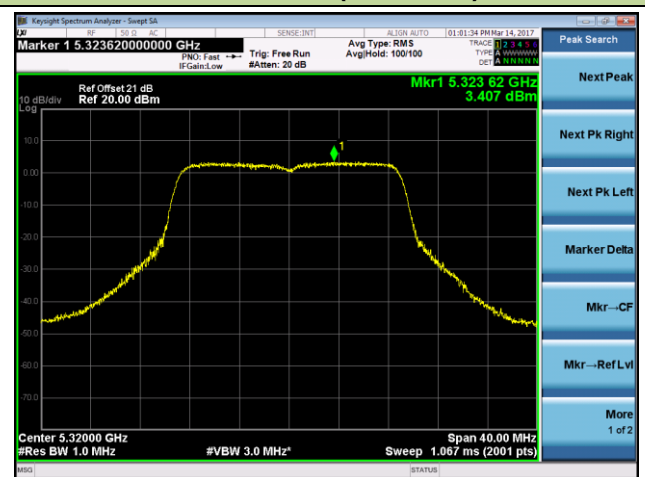

802.11n-HT20 Power Spectral Density - Ant 1 / Ant 1 + 2

Channel 36 (5180MHz)

Channel 44 (5220MHz)

Channel 48 (5240MHz)

Channel 52 (5260MHz)

Channel 60 (5300MHz)

Channel 64 (5320MHz)

802.11n-HT40 Power Spectral Density - Ant 1 / Ant 1 + 2