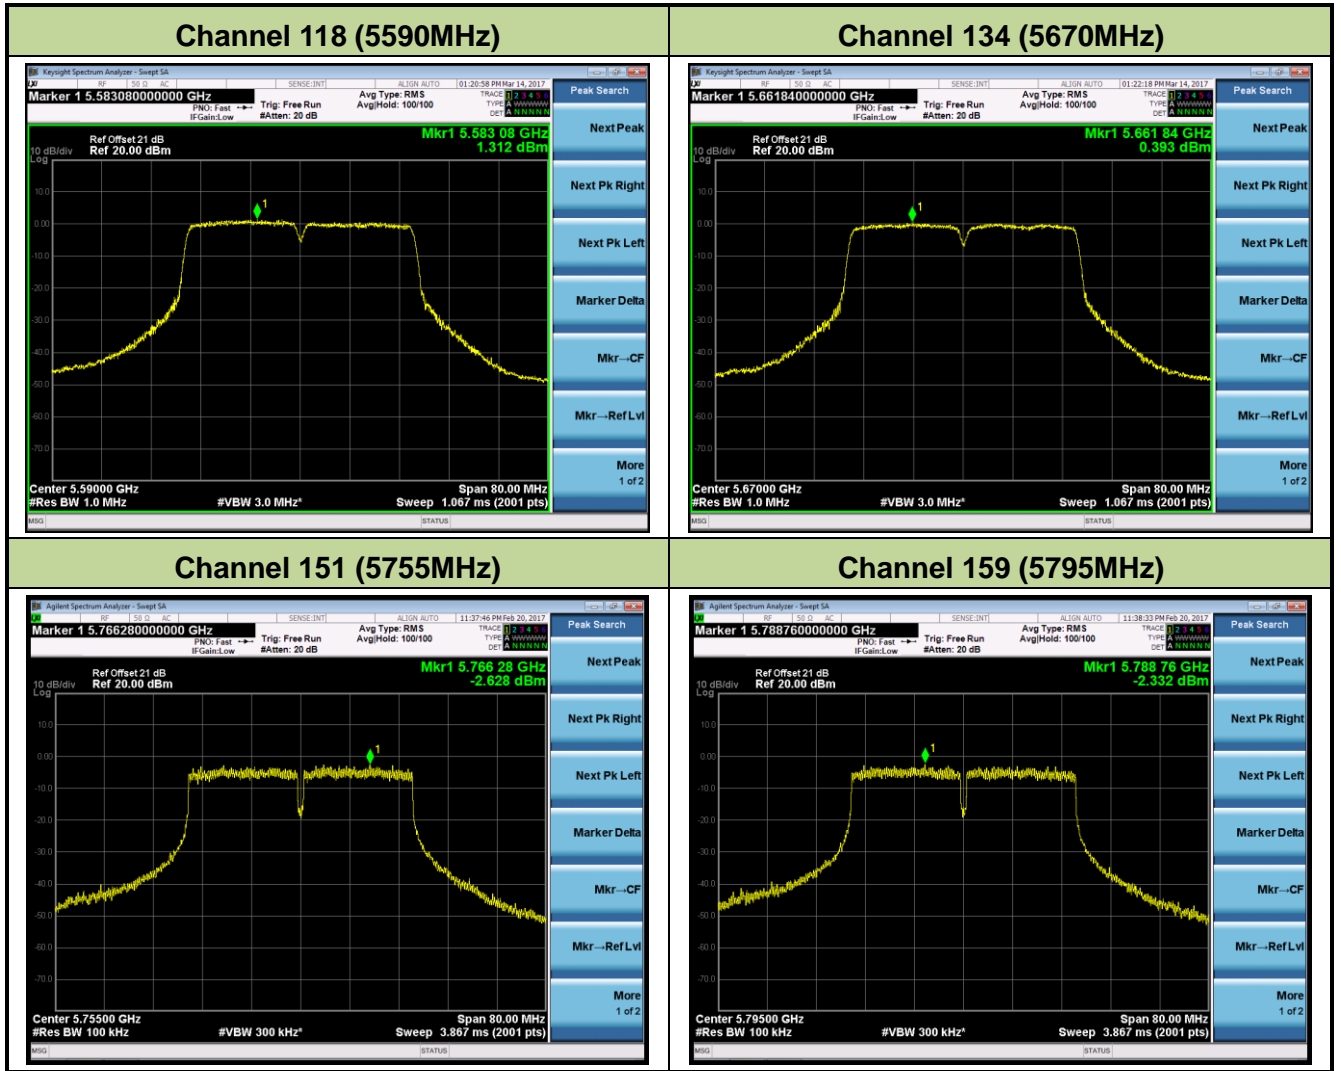

802.11n-HT20 Power Spectral Density - Ant 1 / Ant 1 + 2

Channel 36 (5180MHz)

Channel 44 (5220MHz)

Channel 48 (5240MHz)

Channel 52 (5260MHz)

Channel 60 (5300MHz)

Channel 64 (5320MHz)

802.11n-HT40 Power Spectral Density - Ant 1 / Ant 1 + 2

Channel 38 (5190MHz)

Channel 46 (5230MHz)

Channel 54 (5270MHz)

Channel 62 (5310MHz)

Channel 102 (5510MHz)

Channel 110 (5550MHz)

802.11ac-VHT20 Power Spectral Density - Ant 1 / Ant 1 + 2

Channel 36 (5180MHz)

Channel 44 (5220MHz)

Channel 48 (5240MHz)

Channel 52 (5260MHz)

Channel 60 (5300MHz)

Channel 64 (5320MHz)

802.11ac-VHT40 Power Spectral Density - Ant 1 / Ant 1 + 2

Channel 38 (5190MHz)

Channel 46 (5230MHz)

Channel 54 (5270MHz)

Channel 62 (5310MHz)

Channel 102 (5510MHz)

Channel 110 (5550MHz)

802.11ac-VHT80 Power Spectral Density - Ant 1 / Ant 1 + 2

Channel 42 (5210MHz)

Channel 58 (5290MHz)

Channel 106 (5530MHz)