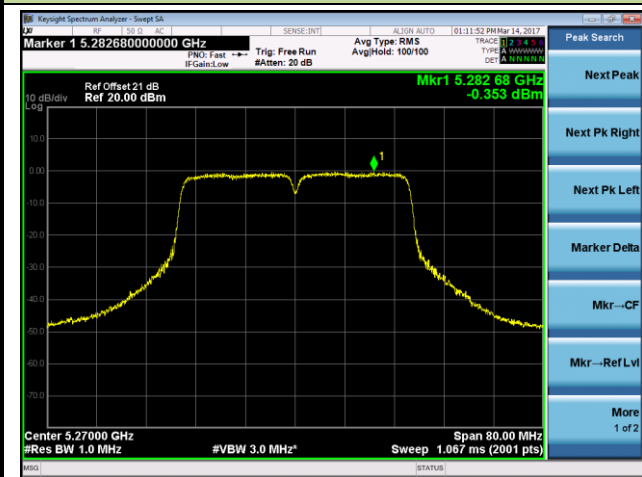

Channel 54 (5270MHz)