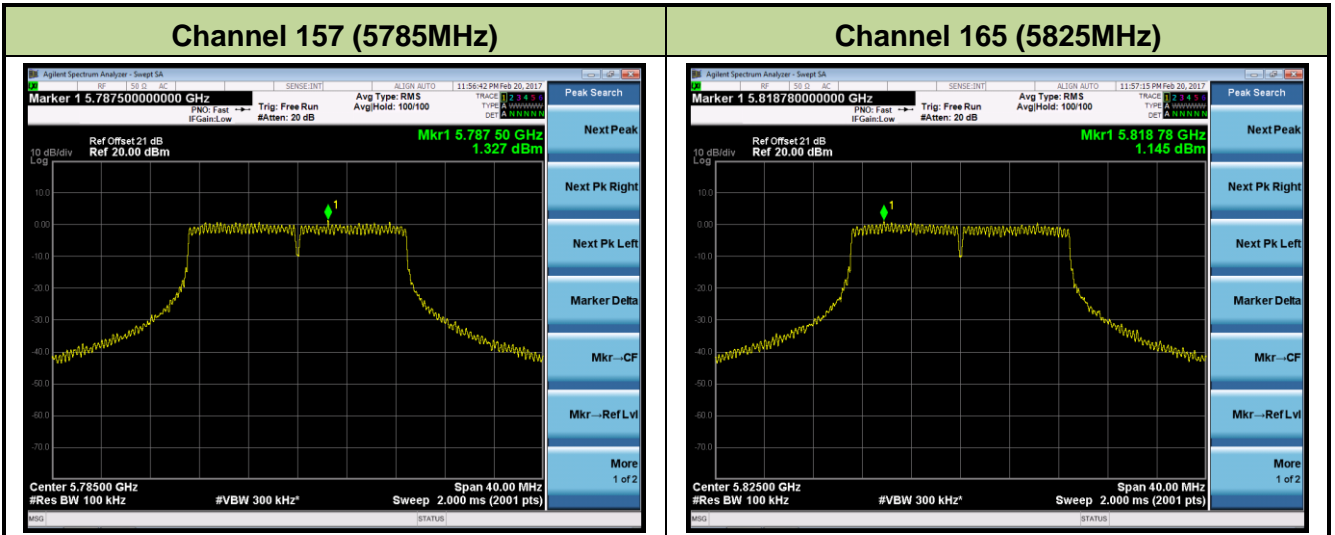

Channel 44 (5220MHz)

Channel 48 (5240MHz)

Channel 52 (5260MHz)

Channel 60 (5300MHz)

Channel 64 (5320MHz)

802.11ac-VHT40 Power Spectral Density - Ant 1 / Ant 1 + 2

Channel 38 (5190MHz)

Channel 46 (5230MHz)

Channel 54 (5270MHz)

Channel 62 (5310MHz)

Channel 102 (5510MHz)

Channel 110 (5550MHz)

802.11ac-VHT80 Power Spectral Density - Ant 1 / Ant 1 + 2

Channel 42 (5210MHz)

Channel 58 (5290MHz)

Channel 106 (5530MHz)