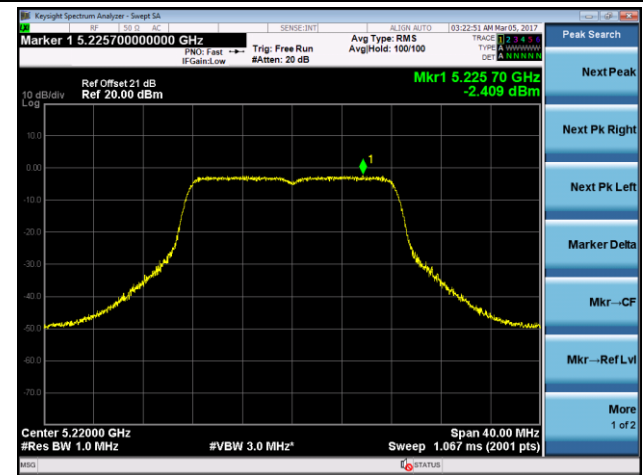

Channel 122 (5610MHz)

Channel 138 (5690MHz)

Channel 155 (5775MHz)

802.11a Power Spectral Density - Ant 2 / Ant 1 + 2

Channel 36 (5180MHz)

Channel 44 (5220MHz)

Channel 48 (5240MHz)

Channel 52 (5260MHz)

Channel 60 (5300MHz)

Channel 64 (5320MHz)

Channel 165 (5825MHz)