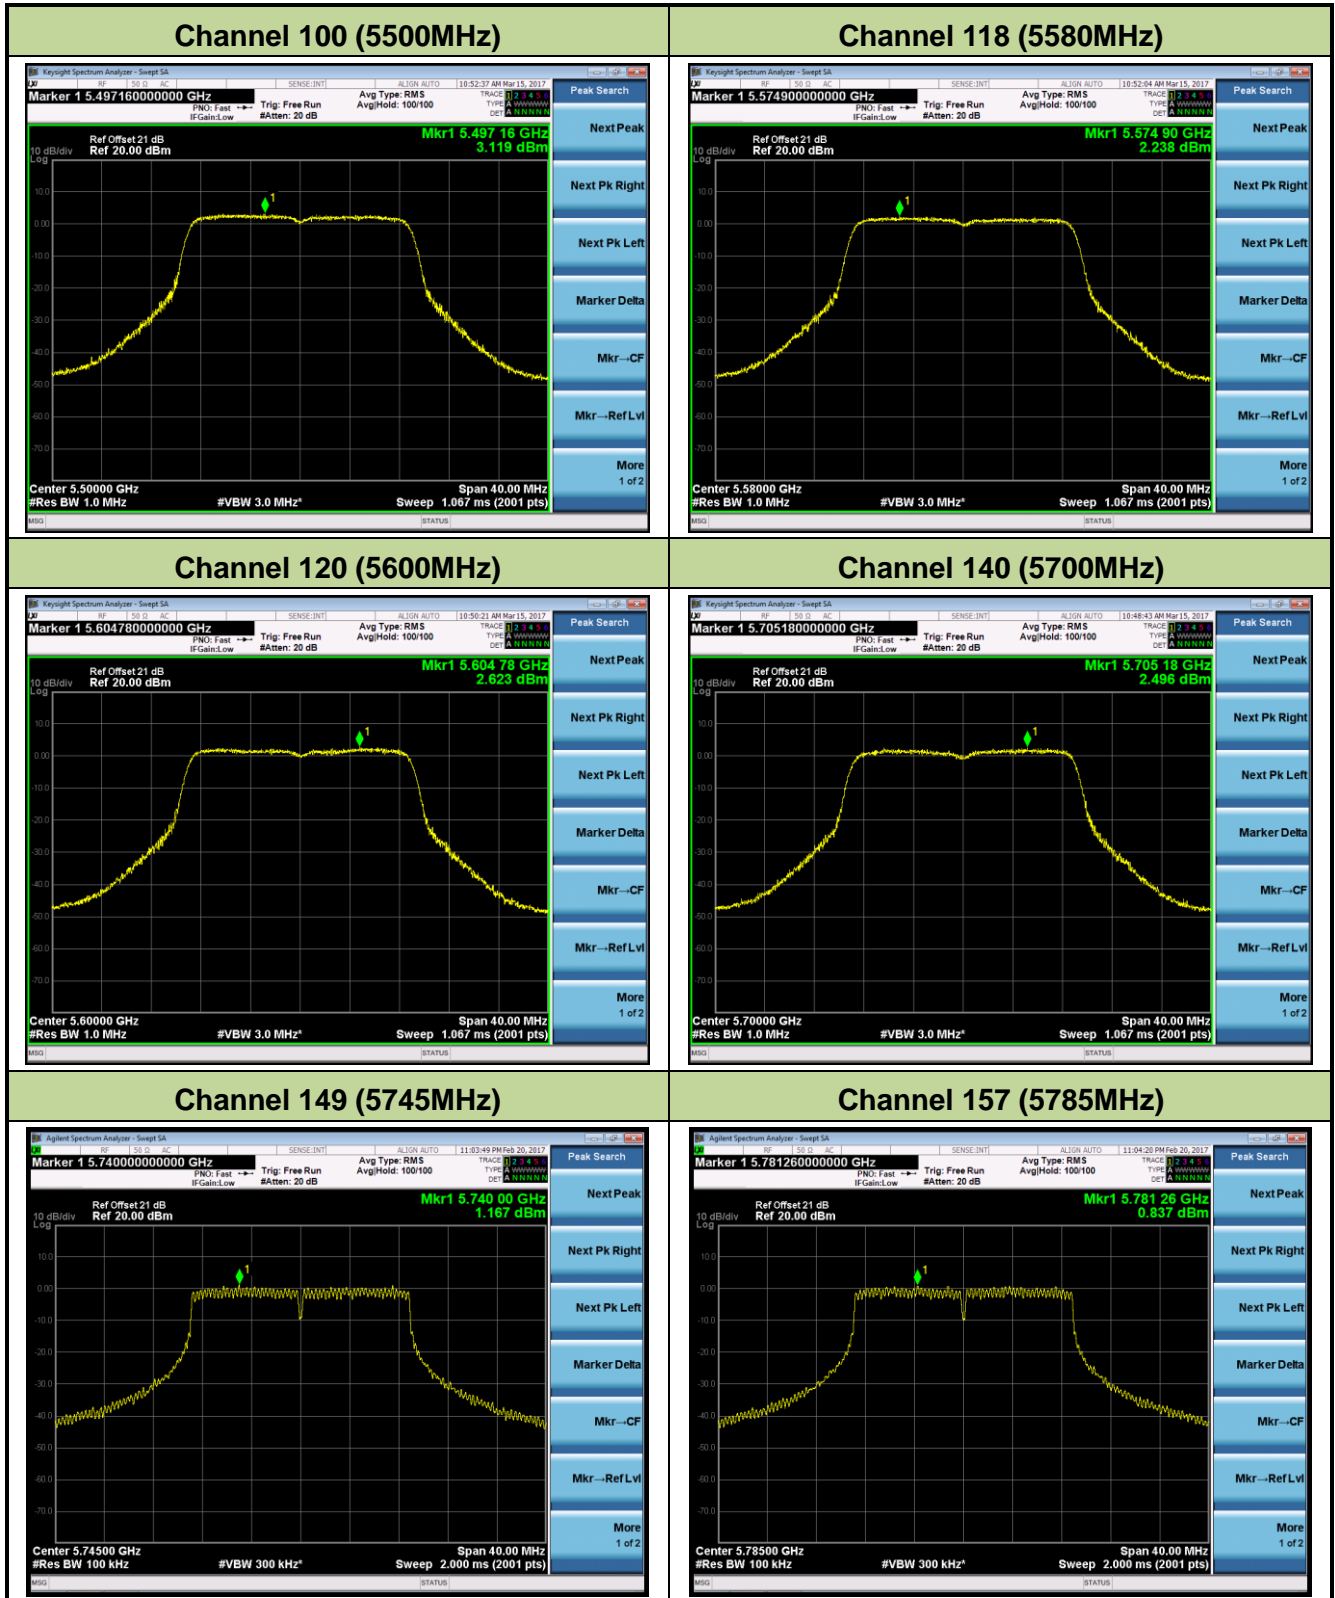

802.11n-HT20 Power Spectral Density - Ant 1 / Ant 1 + 2

Channel 36 (5180MHz)

Channel 44 (5220MHz)

Channel 48 (5240MHz)

Channel 52 (5260MHz)

Channel 60 (5300MHz)

Channel 64 (5320MHz)

802.11n-HT40 Power Spectral Density - Ant 1 / Ant 1 + 2

Channel 38 (5190MHz)

Channel 46 (5230MHz)

Channel 54 (5270MHz)

Channel 62 (5310MHz)

Channel 102 (5510MHz)

Channel 110 (5550MHz)

802.11ac-VHT20 Power Spectral Density - Ant 1 / Ant 1 + 2

Channel 36 (5180MHz)

Channel 44 (5220MHz)

Channel 48 (5240MHz)

Channel 52 (5260MHz)

Channel 60 (5300MHz)

Channel 64 (5320MHz)

802.11ac-VHT40 Power Spectral Density - Ant 1 / Ant 1 + 2

Channel 38 (5190MHz)

Channel 46 (5230MHz)

Channel 54 (5270MHz)

Channel 62 (5310MHz)

Channel 102 (5510MHz)

Channel 110 (5550MHz)

802.11ac-VHT80 Power Spectral Density - Ant 1 / Ant 1 + 2

Channel 42 (5210MHz)

Channel 58 (5290MHz)

Channel 106 (5530MHz)