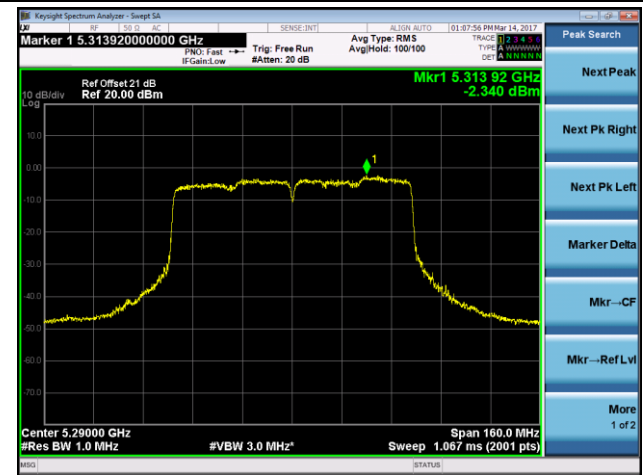

Channel 54 (5270MHz)

Channel 62 (5310MHz)

Channel 102 (5510MHz)

Channel 110 (5550MHz)

802.11ac-VHT80 Power Spectral Density - Ant 1 / Ant 1 + 2

Channel 42 (5210MHz)

Channel 58 (5290MHz)

Channel 106 (5530MHz)