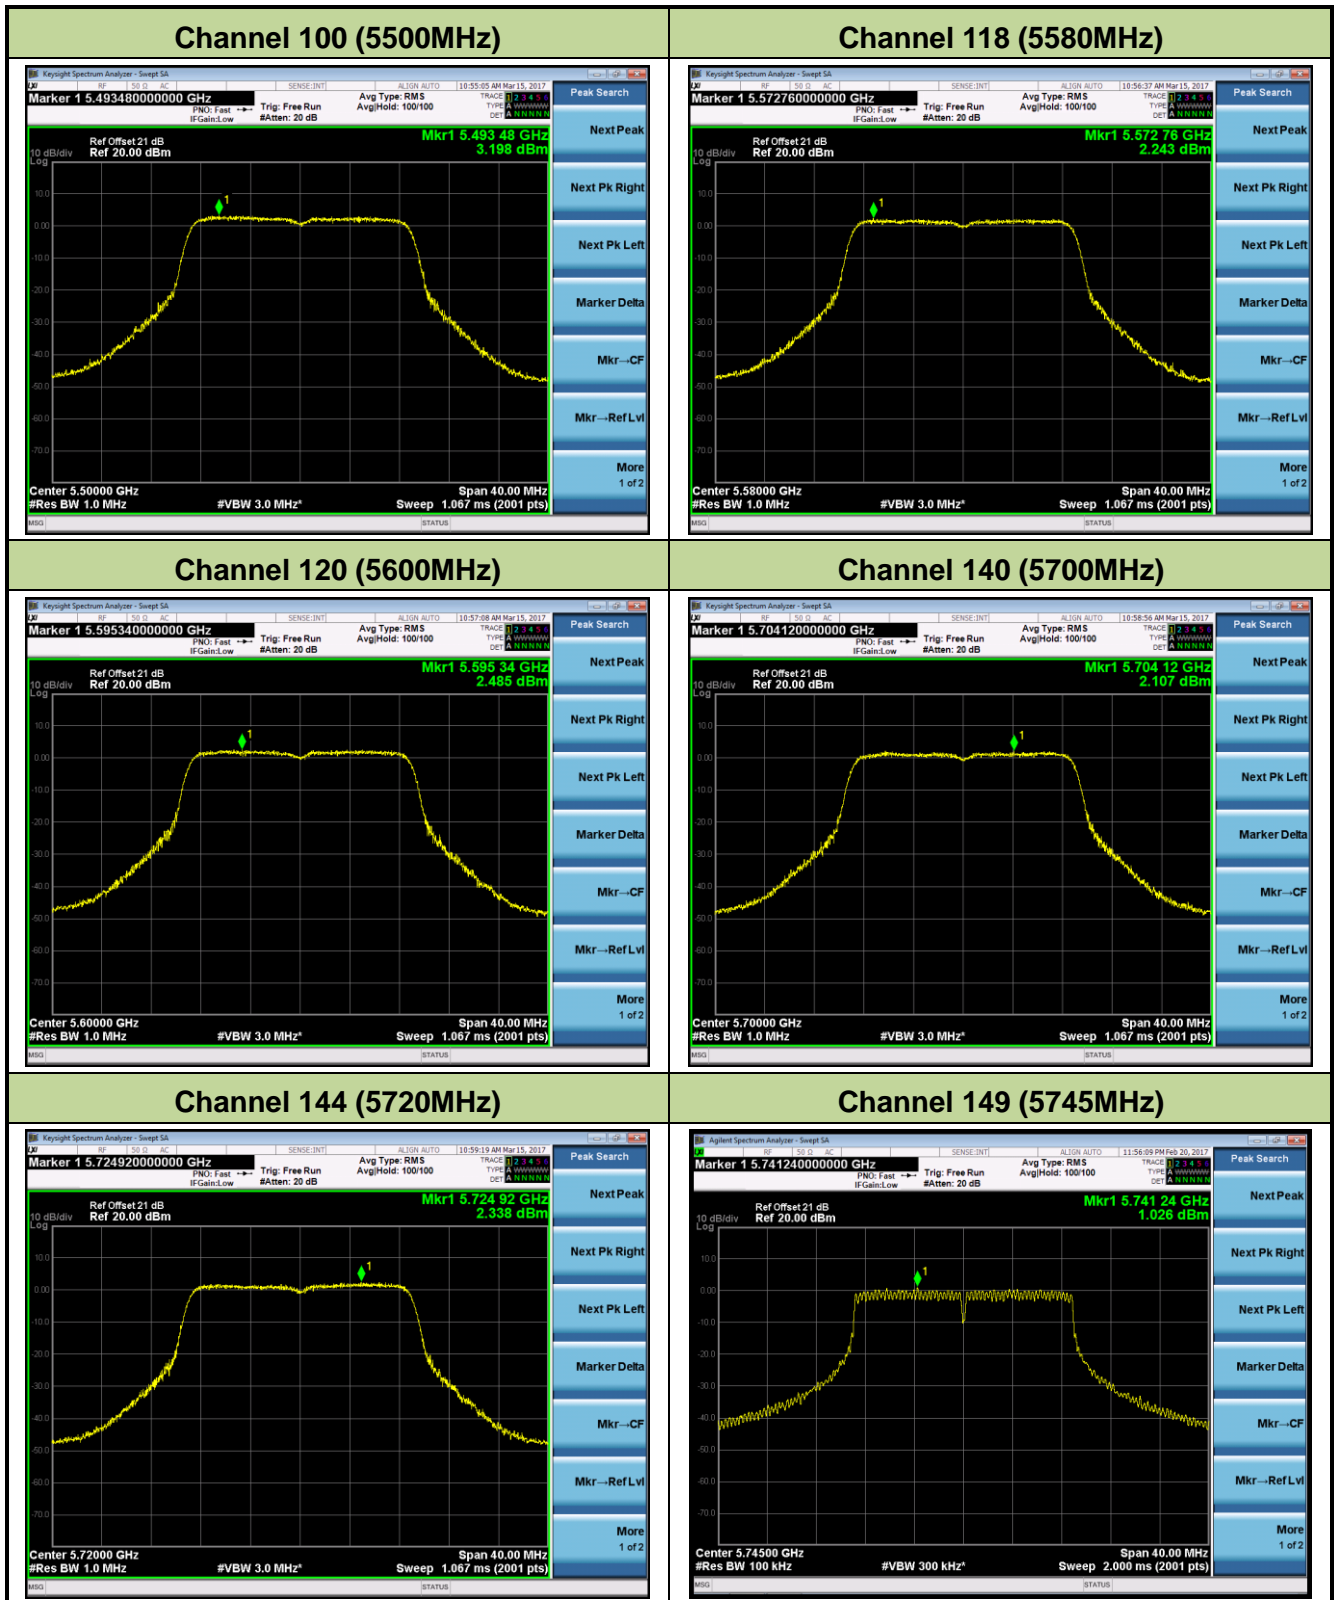

802.11n-HT20 Power Spectral Density - Ant 1 / Ant 1 + 2

Channel 36 (5180MHz)

Channel 44 (5220MHz)

Channel 48 (5240MHz)

Channel 52 (5260MHz)

Channel 60 (5300MHz)

Channel 64 (5320MHz)

802.11n-HT40 Power Spectral Density - Ant 1 / Ant 1 + 2

Channel 38 (5190MHz)

Channel 46 (5230MHz)

Channel 54 (5270MHz)

Channel 62 (5310MHz)

Channel 102 (5510MHz)

Channel 110 (5550MHz)

802.11ac-VHT20 Power Spectral Density - Ant 1 / Ant 1 + 2

Channel 36 (5180MHz)

Channel 44 (5220MHz)

Channel 48 (5240MHz)

Channel 52 (5260MHz)

Channel 60 (5300MHz)

Channel 64 (5320MHz)

802.11ac-VHT40 Power Spectral Density - Ant 1 / Ant 1 + 2

Channel 38 (5190MHz)

Channel 46 (5230MHz)

Channel 54 (5270MHz)

Channel 62 (5310MHz)

Channel 102 (5510MHz)

Channel 110 (5550MHz)

802.11ac-VHT80 Power Spectral Density - Ant 1 / Ant 1 + 2

Channel 42 (5210MHz)

Channel 58 (5290MHz)

Channel 106 (5530MHz)