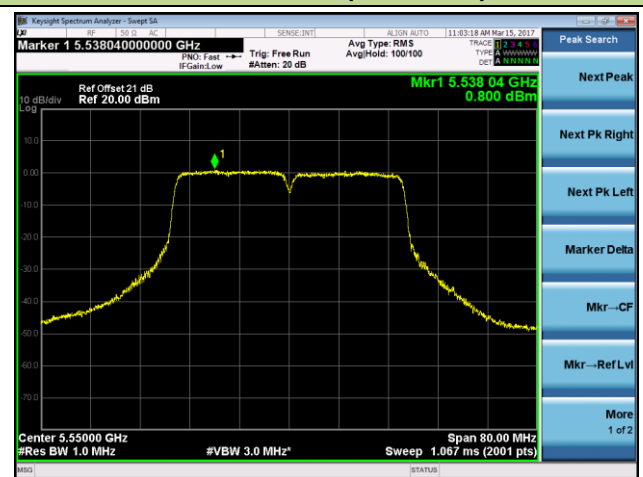

Channel 38 (5190MHz)

Channel 46 (5230MHz)

Channel 54 (5270MHz)

Channel 62 (5310MHz)

Channel 102 (5510MHz)

Channel 110 (5550MHz)

802.11ac-VHT20 Power Spectral Density - Ant 1 / Ant 1 + 2

Channel 36 (5180MHz)