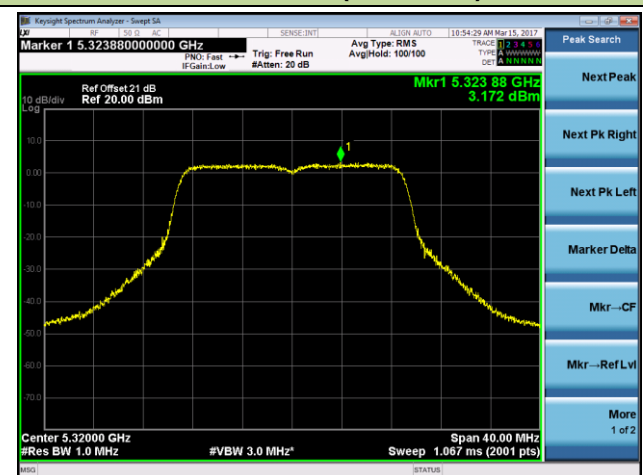

Channel 44 (5220MHz)

Channel 48 (5240MHz)

Channel 52 (5260MHz)

Channel 60 (5300MHz)

Channel 64 (5320MHz)

802.11ac-VHT40 Power Spectral Density - Ant 1 / Ant 1 + 2

Channel 38 (5190MHz)

Channel 46 (5230MHz)

Channel 54 (5270MHz)

Channel 62 (5310MHz)

Channel 102 (5510MHz)

Channel 110 (5550MHz)

802.11ac-VHT80 Power Spectral Density - Ant 1 / Ant 1 + 2

Channel 42 (5210MHz)

Channel 58 (5290MHz)

Channel 106 (5530MHz)