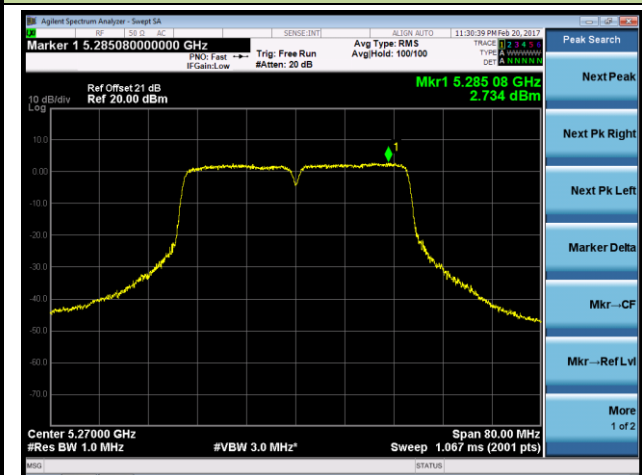

802.11n-HT20 Power Spectral Density - Ant 1 / Ant 1 + 2

Channel 36 (5180MHz)

Channel 44 (5220MHz)

Channel 48 (5240MHz)

Channel 52 (5260MHz)

Channel 60 (5300MHz)

Channel 64 (5320MHz)

802.11n-HT40 Power Spectral Density - Ant 1 / Ant 1 + 2

Channel 38 (5190MHz)

Channel 46 (5230MHz)

Channel 54 (5270MHz)

Channel 62 (5310MHz)

Channel 102 (5510MHz)

Channel 110 (5550MHz)

802.11ac-VHT20 Power Spectral Density - Ant 1 / Ant 1 + 2

Channel 36 (5180MHz)