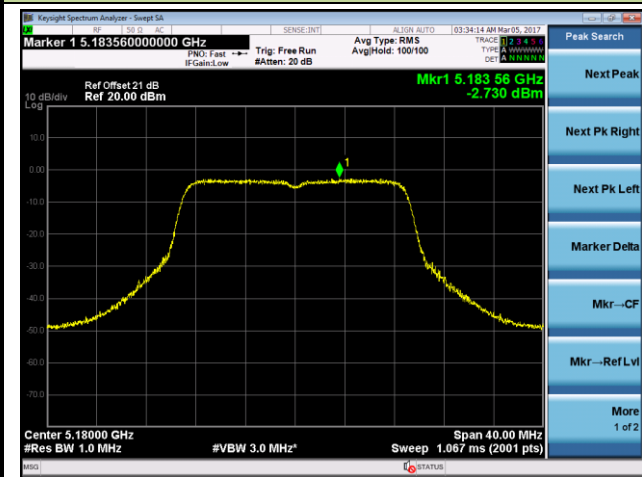

802.11n-HT20 Power Spectral Density - Ant 1 / Ant 1 + 2

Channel 36 (5180MHz)

Channel 44 (5220MHz)

Channel 48 (5240MHz)

Channel 52 (5260MHz)

Channel 60 (5300MHz)

Channel 64 (5320MHz)

802.11n-HT40 Power Spectral Density - Ant 1 / Ant 1 + 2

Channel 38 (5190MHz)

Channel 46 (5230MHz)

Channel 54 (5270MHz)

Channel 62 (5310MHz)

Channel 102 (5510MHz)

Channel 110 (5550MHz)

802.11ac-VHT20 Power Spectral Density - Ant 1 / Ant 1 + 2

Channel 36 (5180MHz)