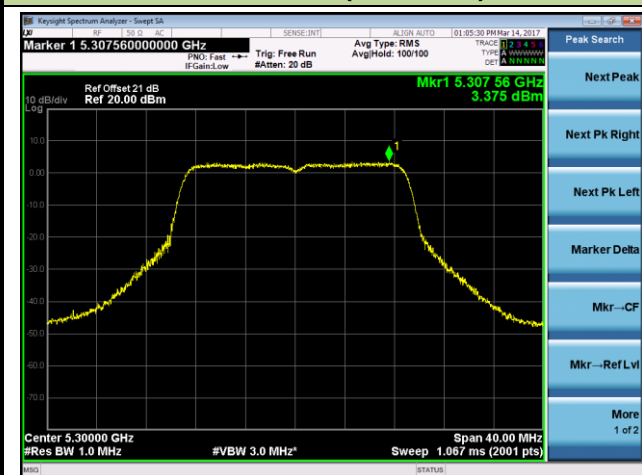

Channel 44 (5220MHz)

Channel 48 (5240MHz)

Channel 52 (5260MHz)

Channel 60 (5300MHz)

Channel 64 (5320MHz)

802.11ac-VHT40 Power Spectral Density - Ant 1 / Ant 1 + 2

Channel 38 (5190MHz)

Channel 46 (5230MHz)

Channel 54 (5270MHz)

Channel 62 (5310MHz)

Channel 102 (5510MHz)

Channel 110 (5550MHz)

802.11ac-VHT80 Power Spectral Density - Ant 1 / Ant 1 + 2

Channel 42 (5210MHz)

Channel 58 (5290MHz)

Channel 106 (5530MHz)