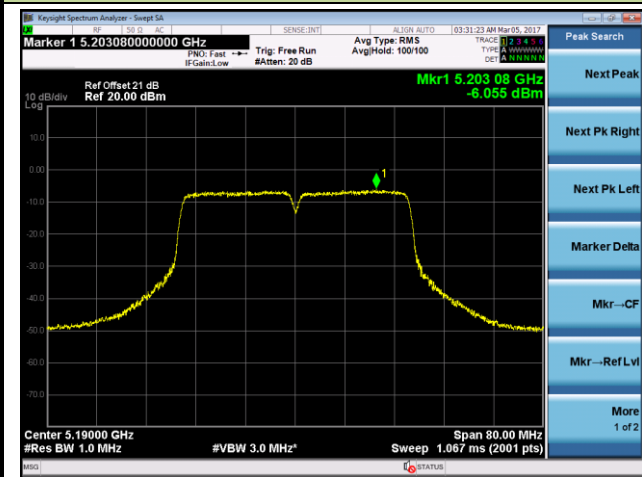

Channel 44 (5220MHz)

Channel 48 (5240MHz)

Channel 52 (5260MHz)

Channel 60 (5300MHz)

Channel 64 (5320MHz)

802.11ac-VHT40 Power Spectral Density - Ant 1 / Ant 1 + 2

Channel 38 (5190MHz)

Channel 46 (5230MHz)