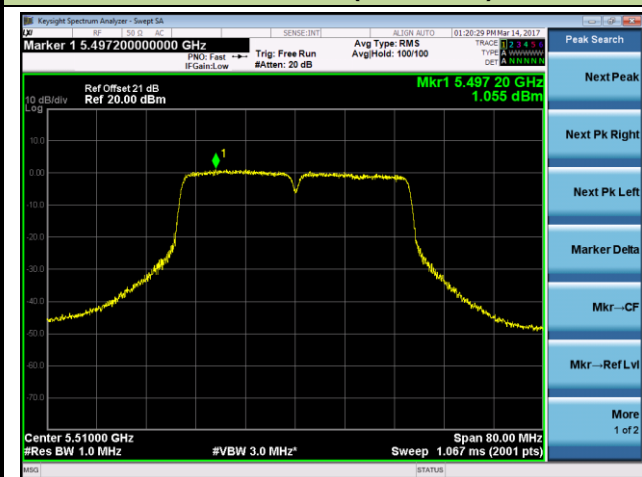

Channel 38 (5190MHz)

Channel 46 (5230MHz)

Channel 54 (5270MHz)

Channel 62 (5310MHz)

Channel 102 (5510MHz)

Channel 110 (5550MHz)

802.11ac-VHT20 Power Spectral Density - Ant 1 / Ant 1 + 2

Channel 36 (5180MHz)