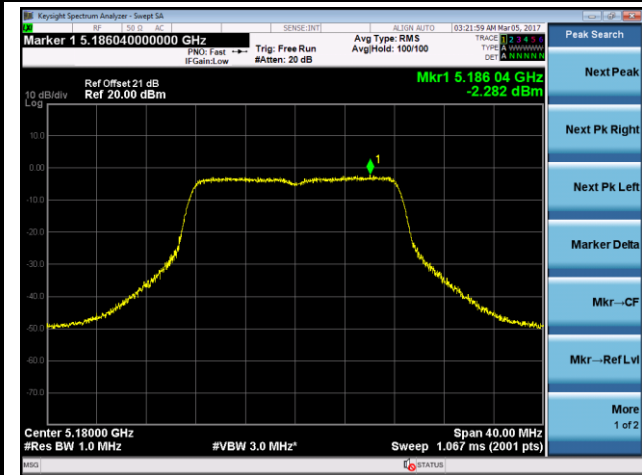

Channel 122 (5610MHz)

Channel 138 (5690MHz)

Channel 155 (5775MHz)

802.11a Power Spectral Density - Ant 2 / Ant 1 + 2

Channel 36 (5180MHz)

Channel 44 (5220MHz)

Channel 48 (5240MHz)

Channel 52 (5260MHz)

Channel 60 (5300MHz)

Channel 64 (5320MHz)

Channel 165 (5825MHz)