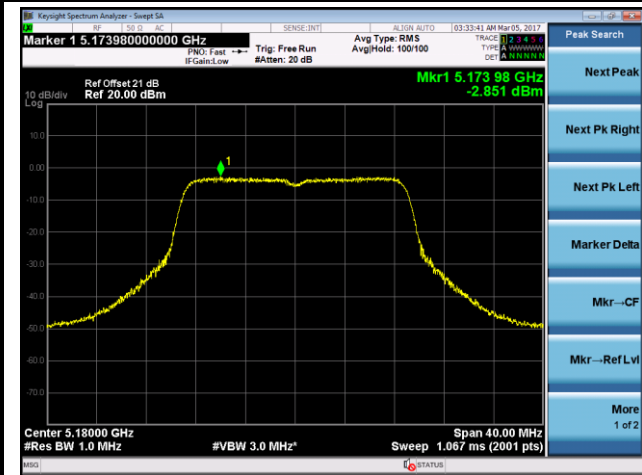

Channel 38 (5190MHz)

Channel 46 (5230MHz)

Channel 54 (5270MHz)

Channel 62 (5310MHz)

Channel 102 (5510MHz)

Channel 110 (5550MHz)

802.11ac-VHT20 Power Spectral Density - Ant 1 / Ant 1 + 2

Channel 36 (5180MHz)

Channel 44 (5220MHz)

Channel 48 (5240MHz)

Channel 52 (5260MHz)

Channel 60 (5300MHz)

Channel 64 (5320MHz)

802.11ac-VHT40 Power Spectral Density - Ant 1 / Ant 1 + 2

Channel 38 (5190MHz)

Channel 46 (5230MHz)