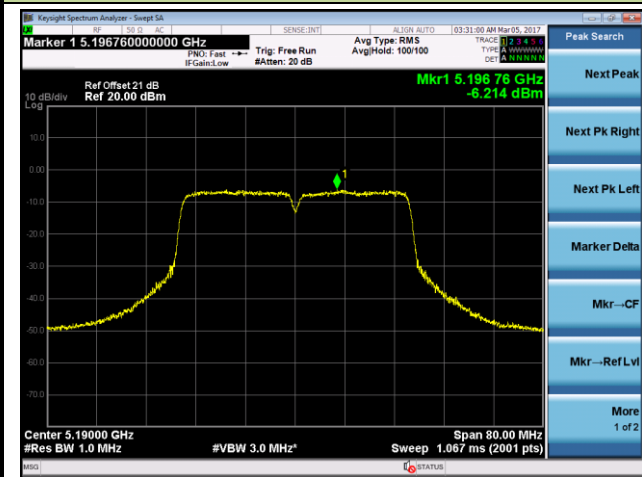

802.11n-HT40 Power Spectral Density - Ant 1 / Ant 1 + 2

Channel 38 (5190MHz)