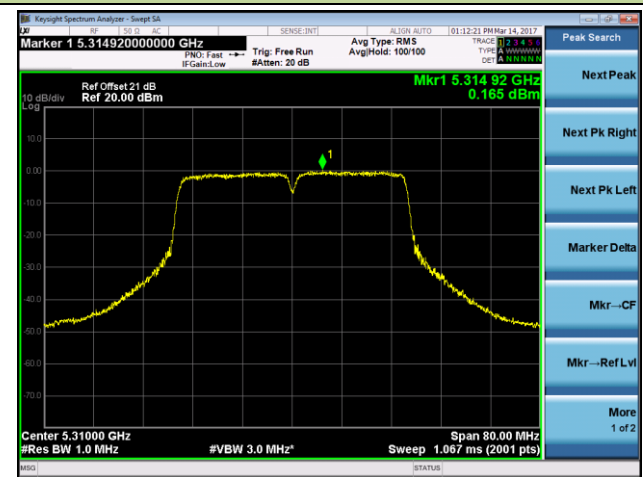

Channel 62 (5310MHz)