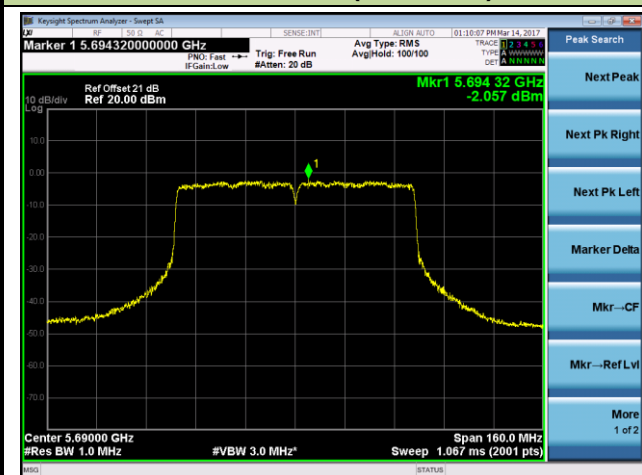

Channel 138 (5690MHz)