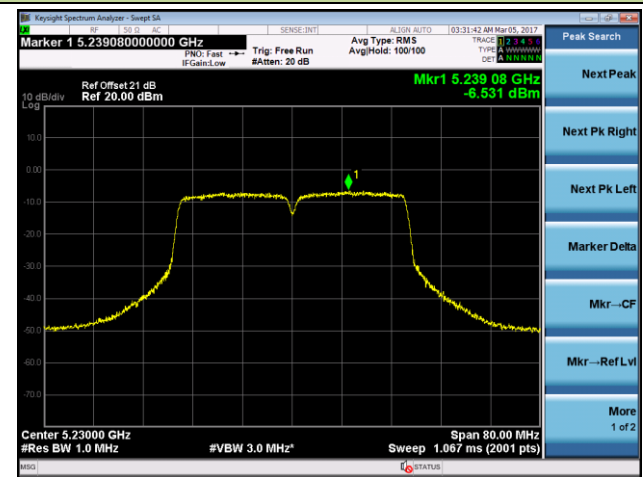

Channel 44 (5220MHz)

Channel 48 (5240MHz)

Channel 52 (5260MHz)

Channel 60 (5300MHz)

Channel 64 (5320MHz)

802.11ac-VHT40 Power Spectral Density - Ant 1 / Ant 1 + 2

Channel 38 (5190MHz)

Channel 46 (5230MHz)