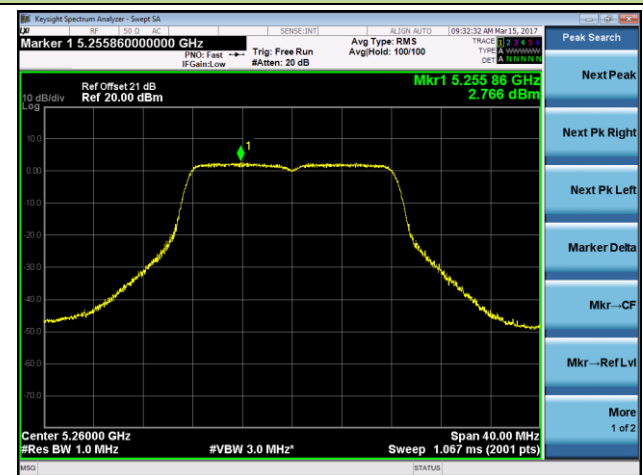

Channel 122 (5610MHz)

Channel 138 (5690MHz)

Channel 155 (5775MHz)

802.11a Power Spectral Density - Ant 2 / Ant 1 + 2

Channel 36 (5180MHz)

Channel 44 (5220MHz)

Channel 48 (5240MHz)

Channel 52 (5260MHz)