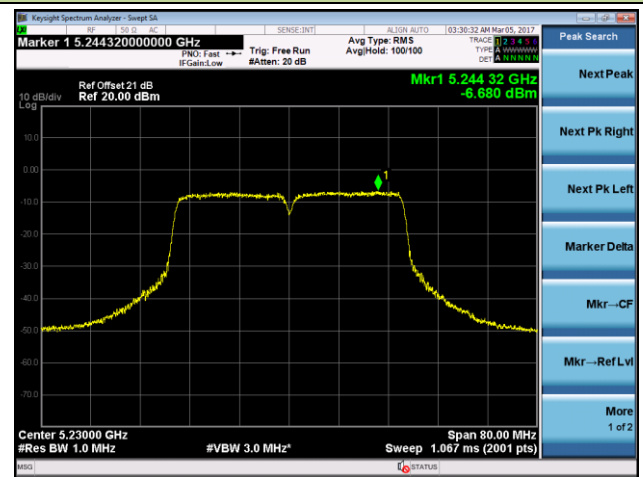

Channel 46 (5230MHz)