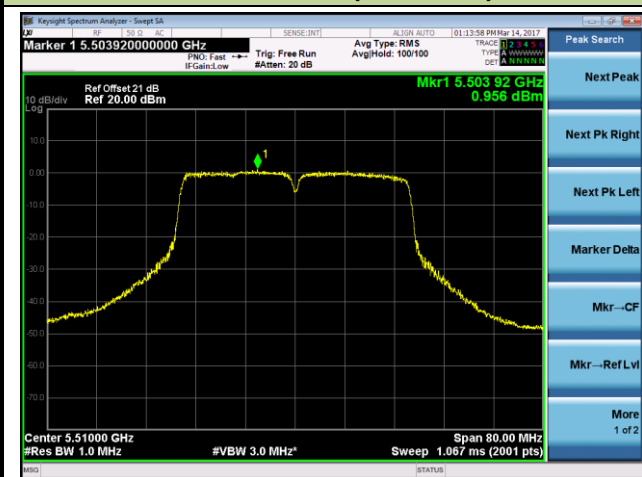

Channel 102 (5510MHz)