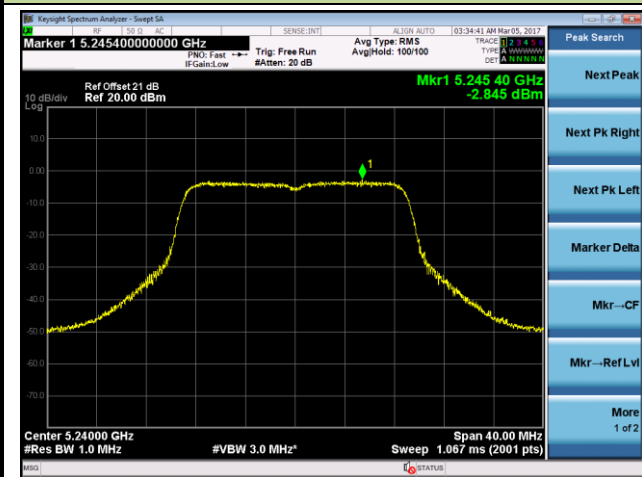

802.11n-HT20 Power Spectral Density - Ant 1 / Ant 1 + 2

Channel 36 (5180MHz)

Channel 44 (5220MHz)

Channel 48 (5240MHz)

Channel 52 (5260MHz)

Channel 60 (5300MHz)

Channel 64 (5320MHz)

802.11n-HT40 Power Spectral Density - Ant 1 / Ant 1 + 2