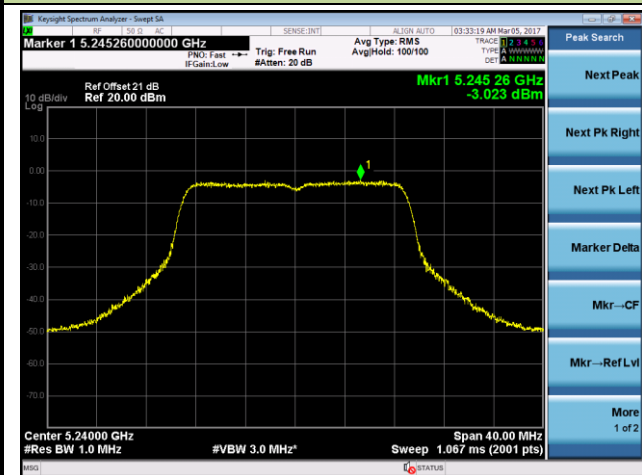

Channel 48 (5240MHz)