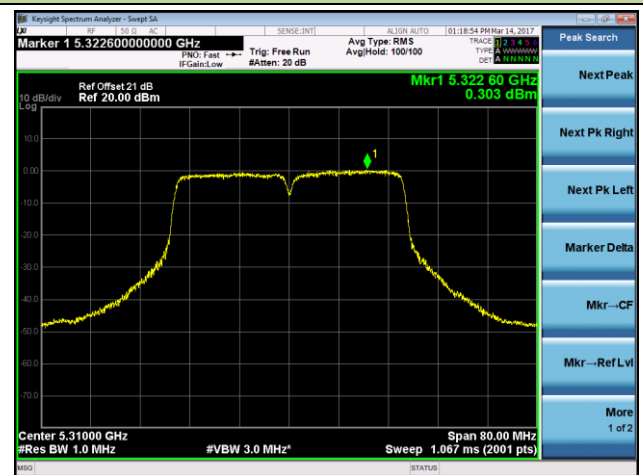

Channel 38 (5190MHz)

Channel 46 (5230MHz)

Channel 54 (5270MHz)

Channel 62 (5310MHz)

Channel 102 (5510MHz)

Channel 110 (5550MHz)

802.11ac-VHT20 Power Spectral Density - Ant 1 / Ant 1 + 2

Channel 36 (5180MHz)