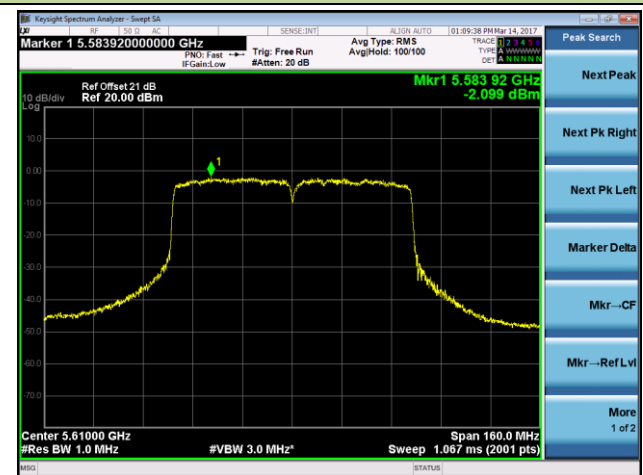

Channel 122 (5610MHz)