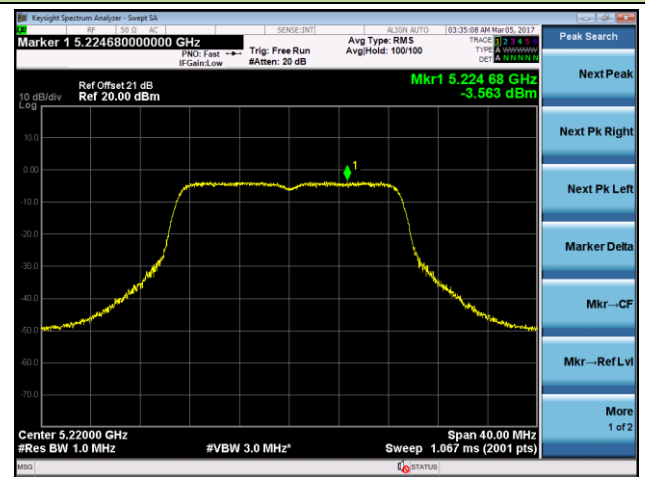

802.11n-HT20 Power Spectral Density - Ant 1 / Ant 1 + 2

Channel 36 (5180MHz)

Channel 44 (5220MHz)

Channel 48 (5240MHz)

Channel 52 (5260MHz)

Channel 60 (5300MHz)

Channel 64 (5320MHz)

802.11n-HT40 Power Spectral Density - Ant 1 / Ant 1 + 2