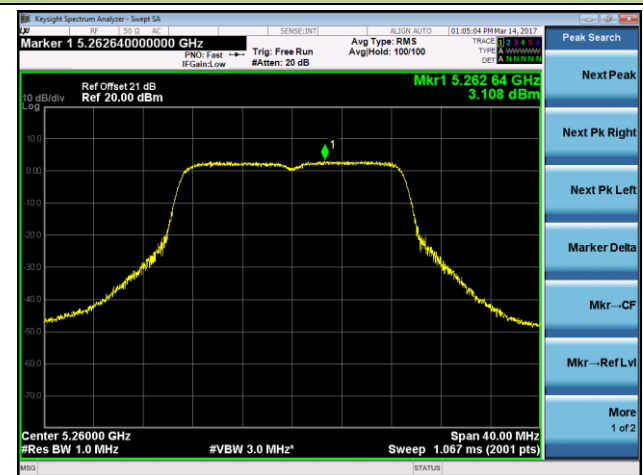

Channel 52 (5260MHz)