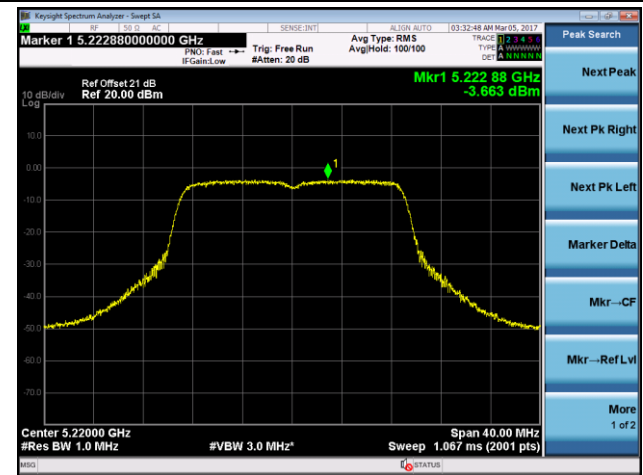

Channel 44 (5220MHz)