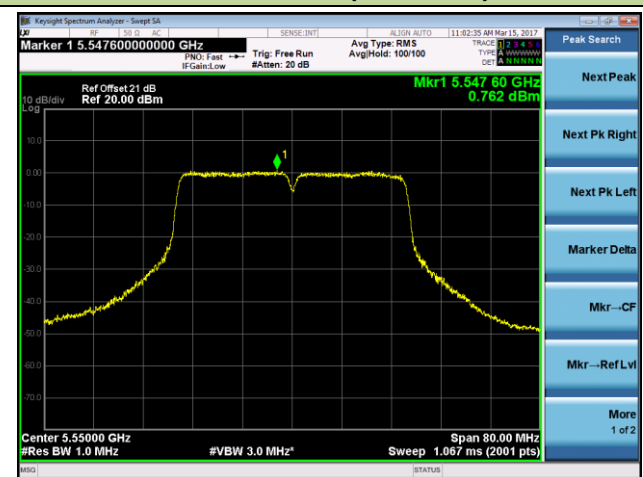

Channel 54 (5270MHz)

Channel 62 (5310MHz)

Channel 102 (5510MHz)

Channel 110 (5550MHz)

802.11ac-VHT80 Power Spectral Density - Ant 1 / Ant 1 + 2

Channel 42 (5210MHz)

Channel 58 (5290MHz)

Channel 106 (5530MHz)