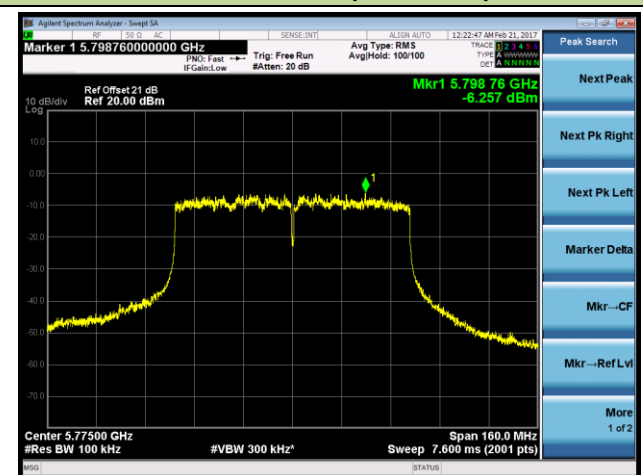

Channel 155 (5775MHz)