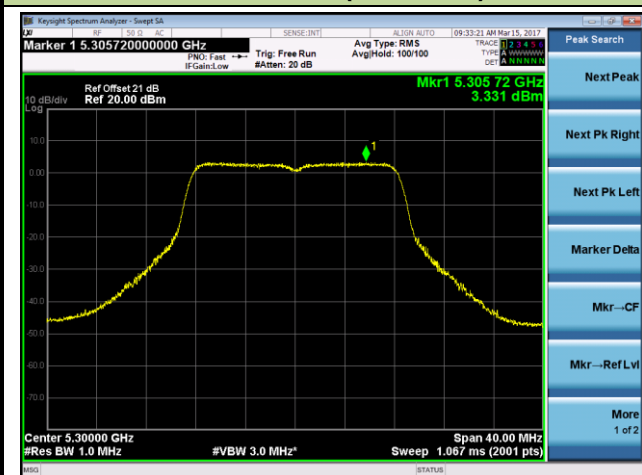

Channel 54 (5270MHz)

Channel 62 (5310MHz)

Channel 102 (5510MHz)

Channel 110 (5550MHz)

802.11ac-VHT80 Power Spectral Density - Ant 1 / Ant 1 + 2

Channel 42 (5210MHz)

Channel 58 (5290MHz)

Channel 106 (5530MHz)

Channel 122 (5610MHz)

Channel 138 (5690MHz)

Channel 155 (5775MHz)

802.11a Power Spectral Density - Ant 2 / Ant 1 + 2

Channel 36 (5180MHz)

Channel 44 (5220MHz)

Channel 48 (5240MHz)

Channel 52 (5260MHz)

Channel 60 (5300MHz)

Channel 64 (5320MHz)

Channel 165 (5825MHz)