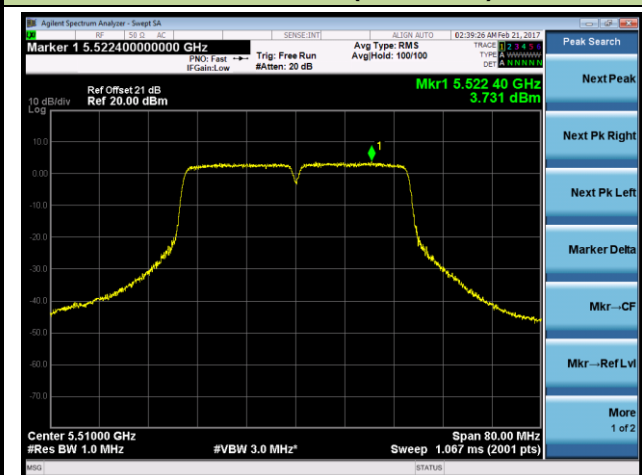

### 802.11n-HT40 Power Spectral Density - Ant 2

**Channel 38 (5190MHz)**

**Channel 46 (5230MHz)**

**Channel 54 (5270MHz)**

**Channel 62 (5310MHz)**

**Channel 102 (5510MHz)**

**Channel 110 (5550MHz)**

802.11ac-VHT20 Power Spectral Density - Ant 2