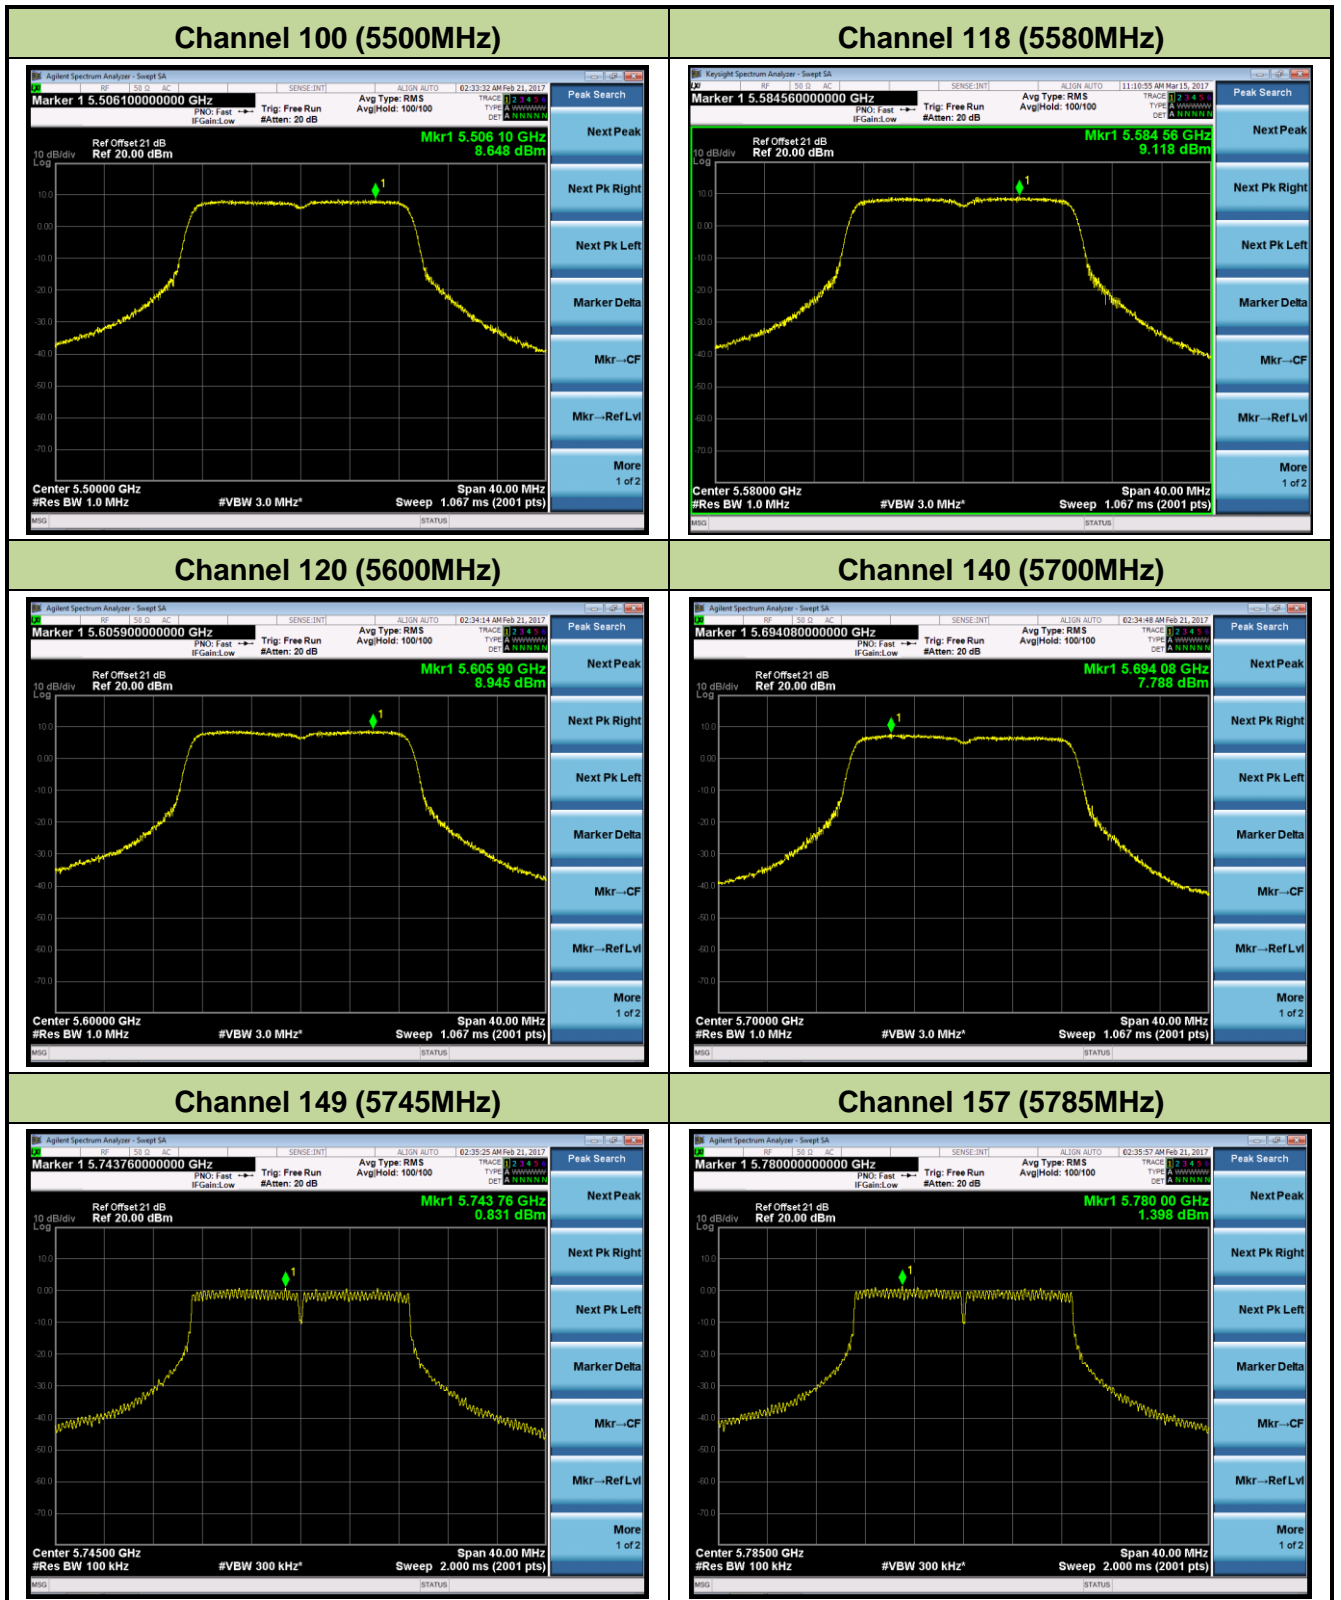

### 802.11n-HT20 Power Spectral Density - Ant 2

**Channel 36 (5180MHz)**

**Channel 44 (5220MHz)**

**Channel 48 (5240MHz)**

**Channel 52 (5260MHz)**

**Channel 60 (5300MHz)**

**Channel 64 (5320MHz)**

### 802.11n-HT40 Power Spectral Density - Ant 2

**Channel 38 (5190MHz)**

**Channel 46 (5230MHz)**

**Channel 54 (5270MHz)**

**Channel 62 (5310MHz)**

**Channel 102 (5510MHz)**

**Channel 110 (5550MHz)**

802.11ac-VHT20 Power Spectral Density - Ant 2

Channel 36 (5180MHz)

Channel 44 (5220MHz)

Channel 48 (5240MHz)

Channel 52 (5260MHz)

Channel 60 (5300MHz)

Channel 64 (5320MHz)

**802.11ac-VHT40 Power Spectral Density - Ant 2**
**Channel 38 (5190MHz)**

**Channel 46 (5230MHz)**

### 802.11ac-VHT80 Power Spectral Density - Ant 2

**Channel 42 (5210MHz)**

**Channel 58 (5290MHz)**

**Channel 106 (5530MHz)**

**Channel 122 (5610MHz)**

**Channel 138 (5690MHz)**

**Channel 155 (5775MHz)**

802.11a Power Spectral Density - Ant 1 / Ant 1 + 2