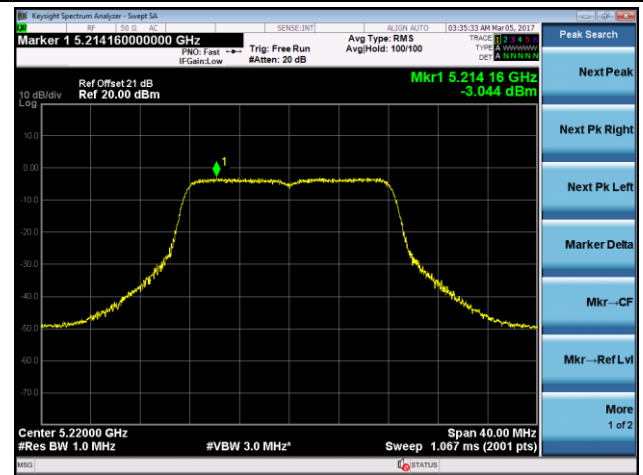

Channel 44 (5220MHz)