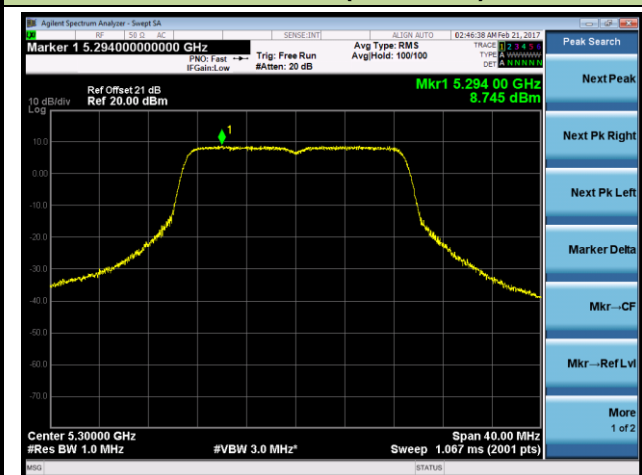

Channel 36 (5180MHz)

Channel 44 (5220MHz)

Channel 48 (5240MHz)

Channel 52 (5260MHz)

Channel 60 (5300MHz)

Channel 64 (5320MHz)

**802.11ac-VHT40 Power Spectral Density - Ant 2**
**Channel 38 (5190MHz)**

**Channel 46 (5230MHz)**

**Channel 54 (5270MHz)**

**Channel 62 (5310MHz)**

**Channel 102 (5510MHz)**

**Channel 110 (5550MHz)**