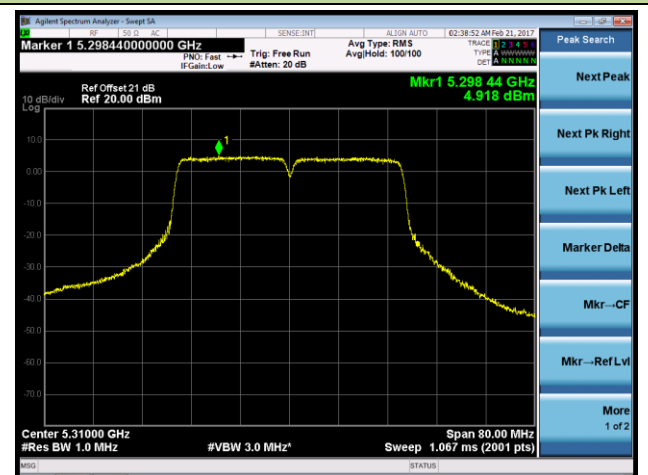

### 802.11n-HT40 Power Spectral Density - Ant 2

**Channel 38 (5190MHz)**

**Channel 46 (5230MHz)**

**Channel 54 (5270MHz)**

**Channel 62 (5310MHz)**

**Channel 102 (5510MHz)**

**Channel 110 (5550MHz)**

802.11ac-VHT20 Power Spectral Density - Ant 2