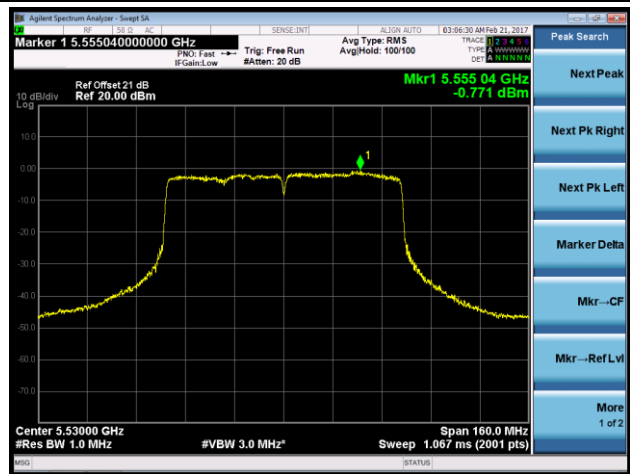

### 802.11ac-VHT80 Power Spectral Density - Ant 2

**Channel 42 (5210MHz)**

**Channel 58 (5290MHz)**

**Channel 106 (5530MHz)**

**Channel 122 (5610MHz)**

**Channel 138 (5690MHz)**

**Channel 155 (5775MHz)**

802.11a Power Spectral Density - Ant 1 / Ant 1 + 2