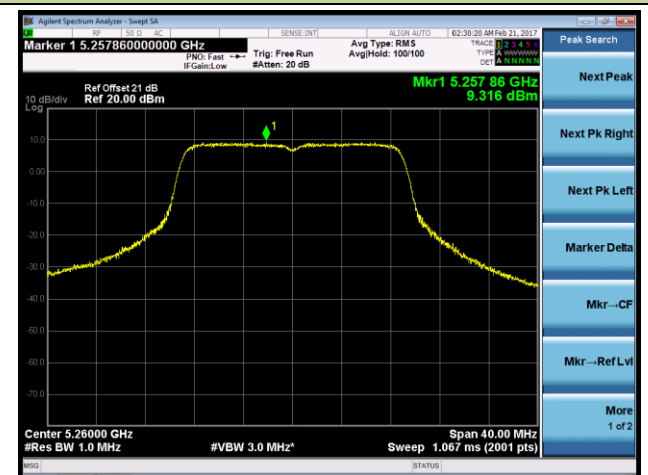

### 802.11n-HT20 Power Spectral Density - Ant 2

**Channel 36 (5180MHz)**

**Channel 44 (5220MHz)**

**Channel 48 (5240MHz)**

**Channel 52 (5260MHz)**

**Channel 60 (5300MHz)**

**Channel 64 (5320MHz)**