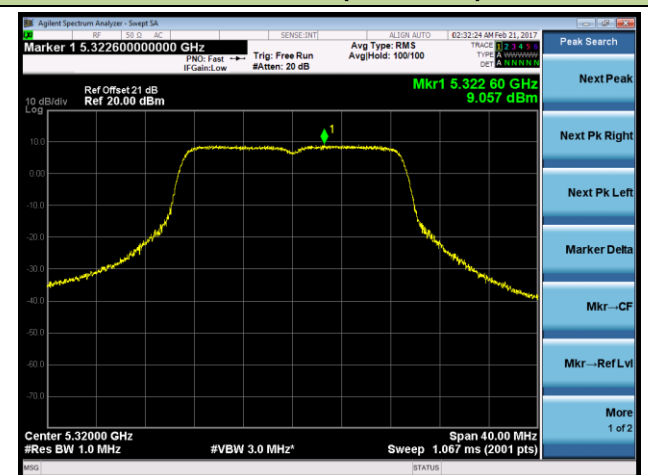

### 802.11n-HT20 Power Spectral Density - Ant 2

**Channel 36 (5180MHz)**

**Channel 44 (5220MHz)**

**Channel 48 (5240MHz)**

**Channel 52 (5260MHz)**

**Channel 60 (5300MHz)**

**Channel 64 (5320MHz)**