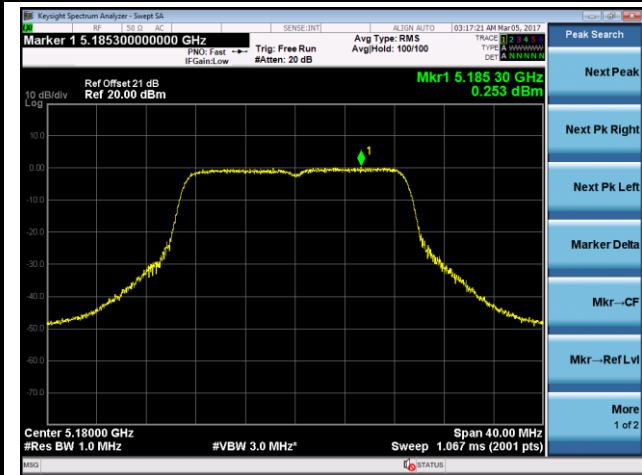

802.11ac-VHT20 Power Spectral Density - Ant 2

Channel 36 (5180MHz)