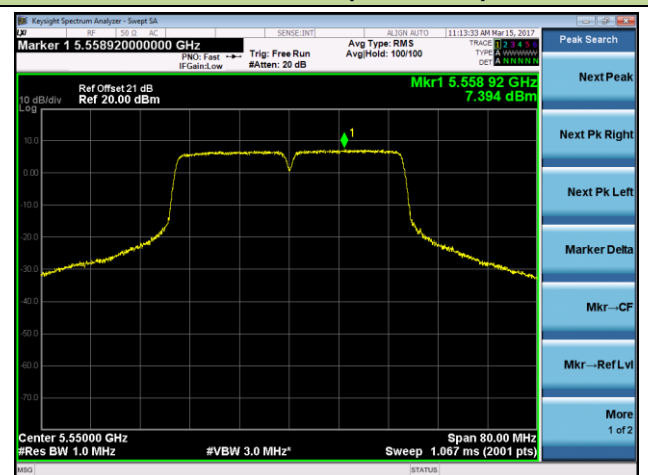

### 802.11n-HT40 Power Spectral Density - Ant 2

**Channel 38 (5190MHz)**

**Channel 46 (5230MHz)**

**Channel 54 (5270MHz)**

**Channel 62 (5310MHz)**

**Channel 102 (5510MHz)**

**Channel 110 (5550MHz)**

802.11ac-VHT20 Power Spectral Density - Ant 2