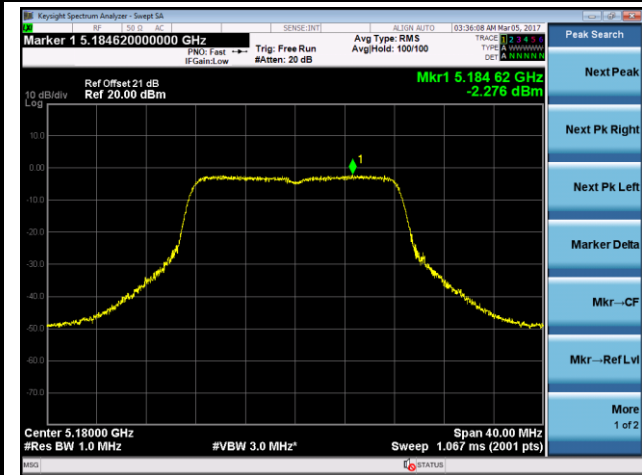

802.11a Power Spectral Density - Ant 1 / Ant 1 + 2

Channel 36 (5180MHz)