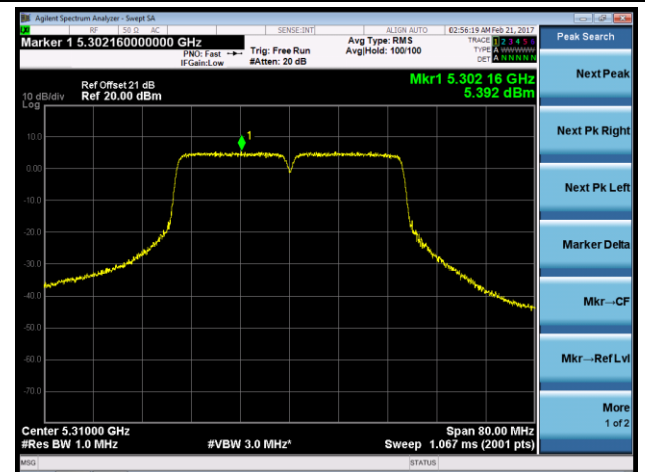

Channel 36 (5180MHz)

Channel 44 (5220MHz)

Channel 48 (5240MHz)

Channel 52 (5260MHz)

Channel 60 (5300MHz)

Channel 64 (5320MHz)

**802.11ac-VHT40 Power Spectral Density - Ant 2**
**Channel 38 (5190MHz)**

**Channel 46 (5230MHz)**

**Channel 54 (5270MHz)**

**Channel 62 (5310MHz)**

**Channel 102 (5510MHz)**

**Channel 110 (5550MHz)**