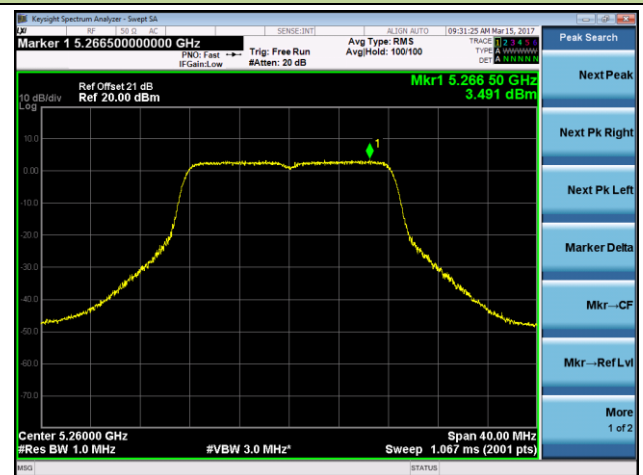

### 802.11ac-VHT80 Power Spectral Density - Ant 2

**Channel 42 (5210MHz)**

**Channel 58 (5290MHz)**

**Channel 106 (5530MHz)**

**Channel 122 (5610MHz)**

**Channel 138 (5690MHz)**

**Channel 155 (5775MHz)**

802.11a Power Spectral Density - Ant 1 / Ant 1 + 2

Channel 36 (5180MHz)

Channel 44 (5220MHz)

Channel 48 (5240MHz)

Channel 52 (5260MHz)

Channel 60 (5300MHz)

Channel 64 (5320MHz)