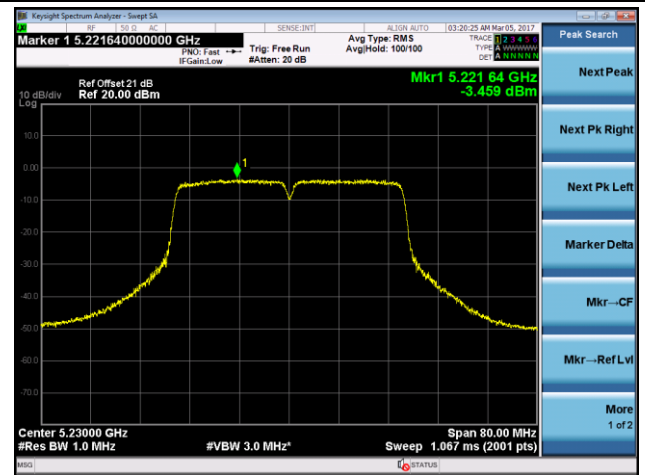

Channel 36 (5180MHz)

Channel 44 (5220MHz)

Channel 48 (5240MHz)

Channel 52 (5260MHz)

Channel 60 (5300MHz)

Channel 64 (5320MHz)

**802.11ac-VHT40 Power Spectral Density - Ant 2**
**Channel 38 (5190MHz)**

**Channel 46 (5230MHz)**

**Channel 54 (5270MHz)**

**Channel 62 (5310MHz)**

**Channel 102 (5510MHz)**

**Channel 110 (5550MHz)**