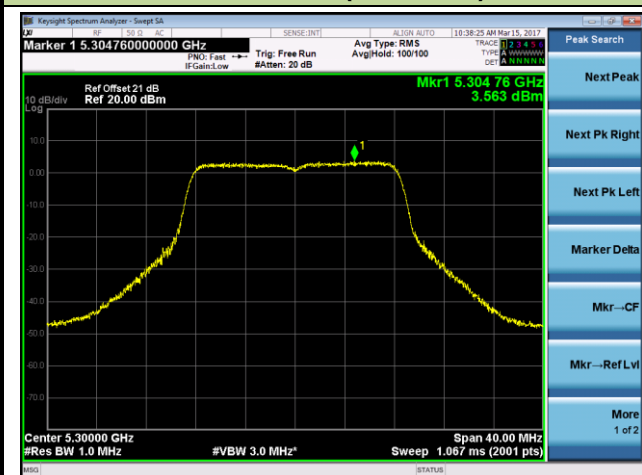

### 802.11ac-VHT80 Power Spectral Density - Ant 2

**Channel 42 (5210MHz)**

**Channel 58 (5290MHz)**

**Channel 106 (5530MHz)**

**Channel 122 (5610MHz)**

**Channel 138 (5690MHz)**

**Channel 155 (5775MHz)**

802.11a Power Spectral Density - Ant 1 / Ant 1 + 2

Channel 36 (5180MHz)

Channel 44 (5220MHz)

Channel 48 (5240MHz)

Channel 52 (5260MHz)

Channel 60 (5300MHz)

Channel 64 (5320MHz)