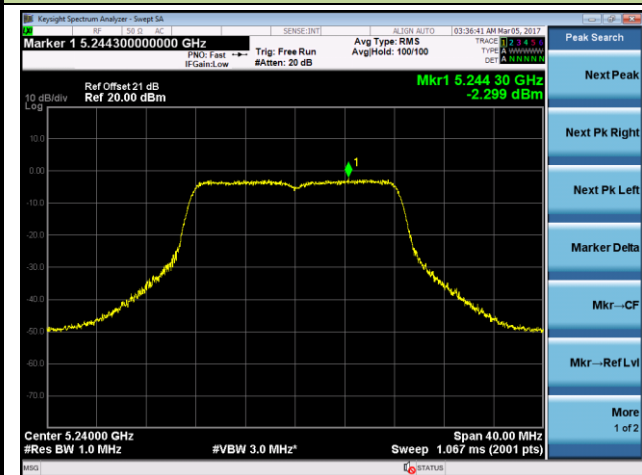

Channel 48 (5240MHz)