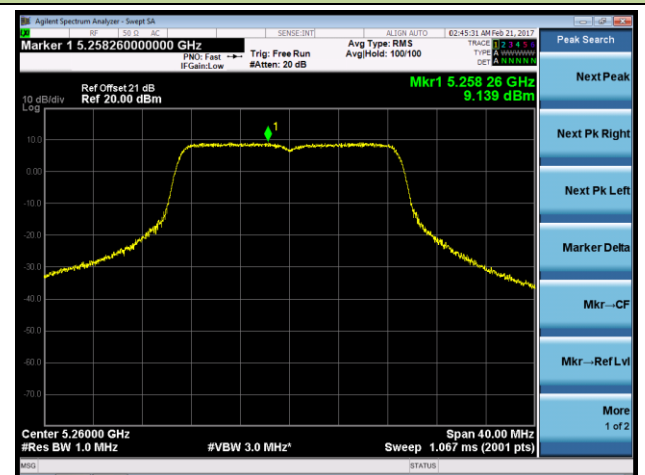

Channel 36 (5180MHz)

Channel 44 (5220MHz)

Channel 48 (5240MHz)

Channel 52 (5260MHz)

Channel 60 (5300MHz)

Channel 64 (5320MHz)

**802.11ac-VHT40 Power Spectral Density - Ant 2**
**Channel 38 (5190MHz)**

**Channel 46 (5230MHz)**

**Channel 54 (5270MHz)**

**Channel 62 (5310MHz)**

**Channel 102 (5510MHz)**

**Channel 110 (5550MHz)**