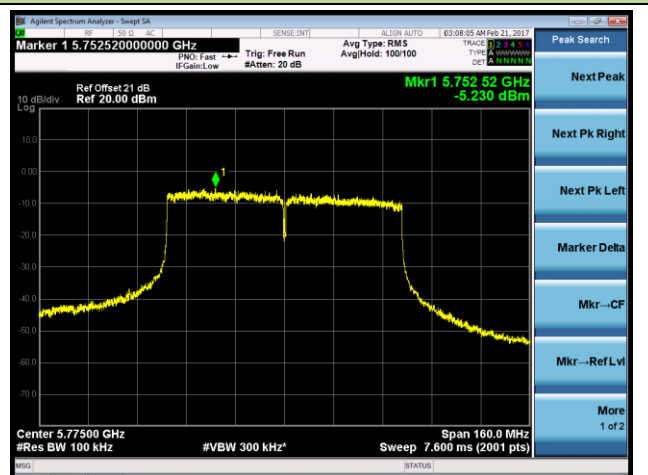

### 802.11ac-VHT80 Power Spectral Density - Ant 2

**Channel 42 (5210MHz)**

**Channel 58 (5290MHz)**

**Channel 106 (5530MHz)**

**Channel 122 (5610MHz)**

**Channel 138 (5690MHz)**

**Channel 155 (5775MHz)**

802.11a Power Spectral Density - Ant 1 / Ant 1 + 2