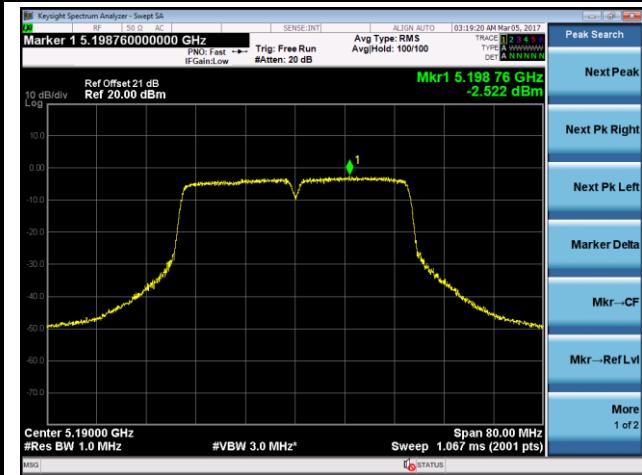

802.11n-HT40 Power Spectral Density - Ant 2

Channel 38 (5190MHz)