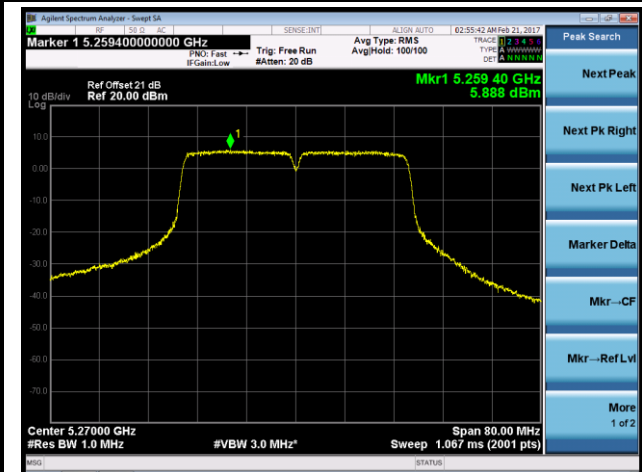

Channel 36 (5180MHz)

Channel 44 (5220MHz)

Channel 48 (5240MHz)

Channel 52 (5260MHz)

Channel 60 (5300MHz)

Channel 64 (5320MHz)

**802.11ac-VHT40 Power Spectral Density - Ant 2**
**Channel 38 (5190MHz)**

**Channel 46 (5230MHz)**

**Channel 54 (5270MHz)**

**Channel 62 (5310MHz)**

**Channel 102 (5510MHz)**

**Channel 110 (5550MHz)**