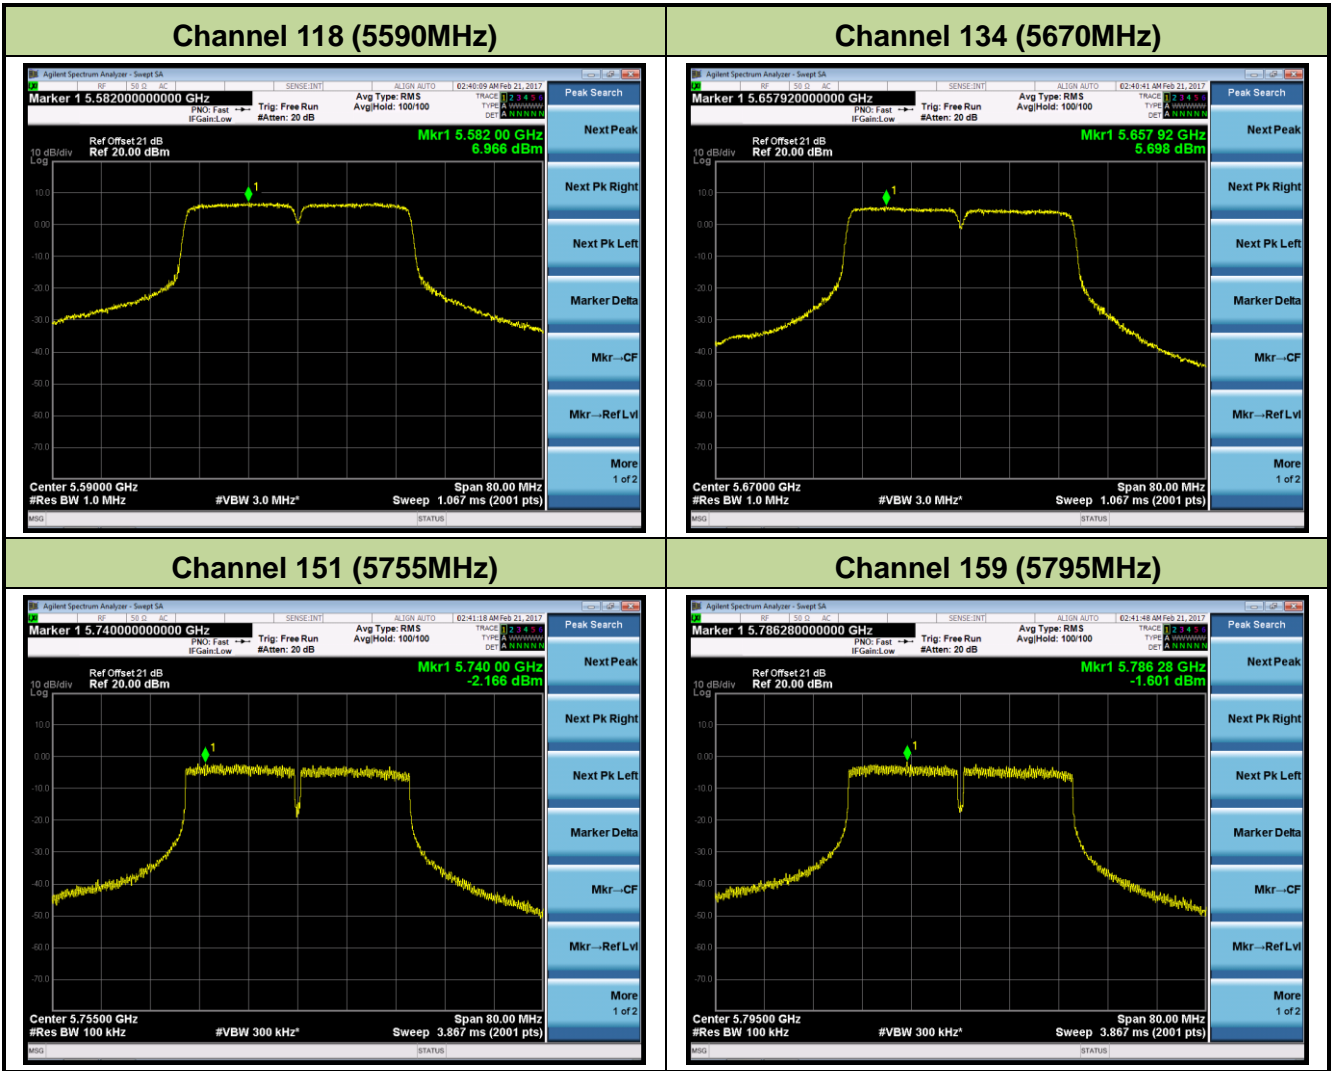

### 802.11n-HT20 Power Spectral Density - Ant 2

**Channel 36 (5180MHz)**

**Channel 44 (5220MHz)**

**Channel 48 (5240MHz)**

**Channel 52 (5260MHz)**

**Channel 60 (5300MHz)**

**Channel 64 (5320MHz)**

### 802.11n-HT40 Power Spectral Density - Ant 2

**Channel 38 (5190MHz)**

**Channel 46 (5230MHz)**

**Channel 54 (5270MHz)**

**Channel 62 (5310MHz)**

**Channel 102 (5510MHz)**

**Channel 110 (5550MHz)**

802.11ac-VHT20 Power Spectral Density - Ant 2

Channel 36 (5180MHz)

Channel 44 (5220MHz)

Channel 48 (5240MHz)

Channel 52 (5260MHz)

Channel 60 (5300MHz)

Channel 64 (5320MHz)

**802.11ac-VHT40 Power Spectral Density - Ant 2**
**Channel 38 (5190MHz)**

**Channel 46 (5230MHz)**

### 802.11ac-VHT80 Power Spectral Density - Ant 2

**Channel 42 (5210MHz)**

**Channel 58 (5290MHz)**

**Channel 106 (5530MHz)**

**Channel 122 (5610MHz)**

**Channel 138 (5690MHz)**

**Channel 155 (5775MHz)**

802.11a Power Spectral Density - Ant 1 / Ant 1 + 2