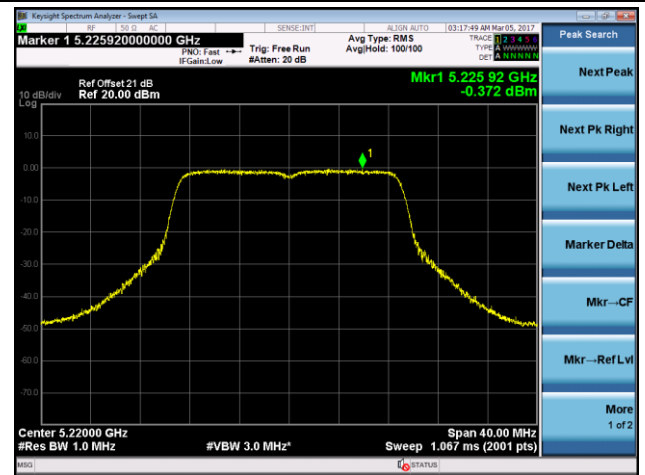

Channel 44 (5220MHz)