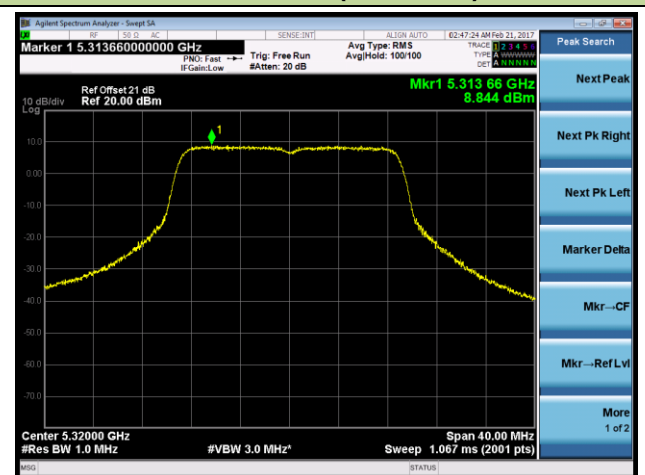

Channel 36 (5180MHz)

Channel 44 (5220MHz)

Channel 48 (5240MHz)

Channel 52 (5260MHz)

Channel 60 (5300MHz)

Channel 64 (5320MHz)

**802.11ac-VHT40 Power Spectral Density - Ant 2**
**Channel 38 (5190MHz)**

**Channel 46 (5230MHz)**

**Channel 54 (5270MHz)**

**Channel 62 (5310MHz)**

**Channel 102 (5510MHz)**

**Channel 110 (5550MHz)**