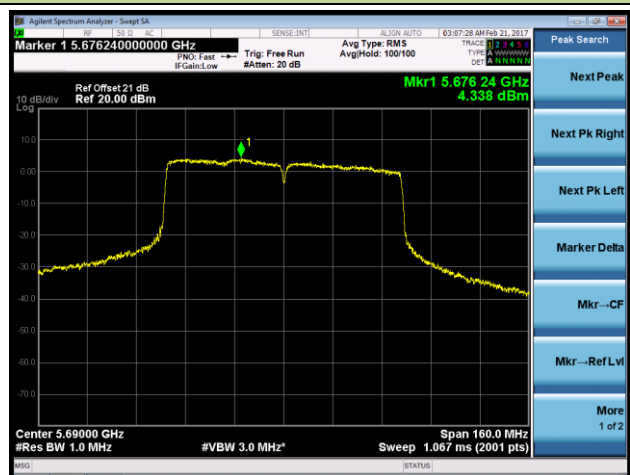

### 802.11ac-VHT80 Power Spectral Density - Ant 2

**Channel 42 (5210MHz)**

**Channel 58 (5290MHz)**

**Channel 106 (5530MHz)**

**Channel 122 (5610MHz)**

**Channel 138 (5690MHz)**

**Channel 155 (5775MHz)**

802.11a Power Spectral Density - Ant 1 / Ant 1 + 2