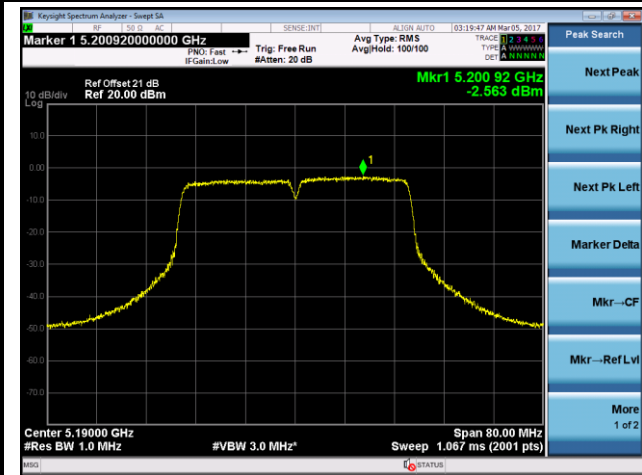

Channel 36 (5180MHz)

Channel 44 (5220MHz)

Channel 48 (5240MHz)

Channel 52 (5260MHz)

Channel 60 (5300MHz)

Channel 64 (5320MHz)

**802.11ac-VHT40 Power Spectral Density - Ant 2**
**Channel 38 (5190MHz)**

**Channel 46 (5230MHz)**

**Channel 54 (5270MHz)**

**Channel 62 (5310MHz)**

**Channel 102 (5510MHz)**

**Channel 110 (5550MHz)**