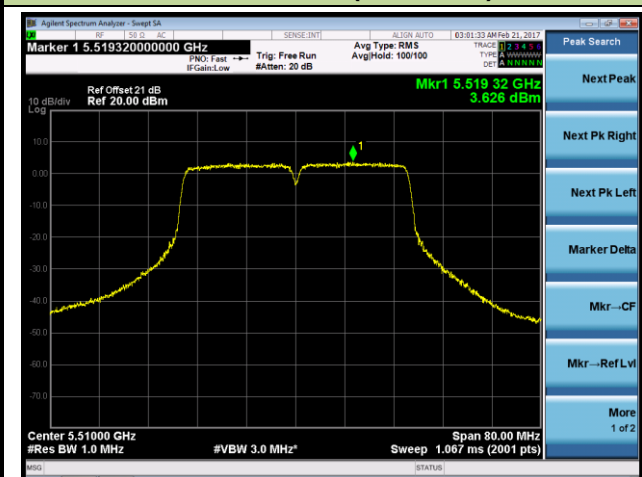

Channel 36 (5180MHz)

Channel 44 (5220MHz)

Channel 48 (5240MHz)

Channel 52 (5260MHz)

Channel 60 (5300MHz)

Channel 64 (5320MHz)

**802.11ac-VHT40 Power Spectral Density - Ant 2**
**Channel 38 (5190MHz)**

**Channel 46 (5230MHz)**

**Channel 54 (5270MHz)**

**Channel 62 (5310MHz)**

**Channel 102 (5510MHz)**

**Channel 110 (5550MHz)**