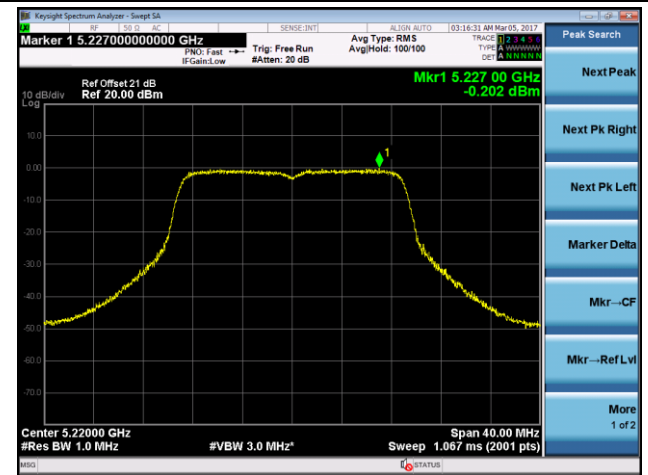

### 802.11n-HT20 Power Spectral Density - Ant 2

**Channel 36 (5180MHz)**

**Channel 44 (5220MHz)**

**Channel 48 (5240MHz)**

**Channel 52 (5260MHz)**

**Channel 60 (5300MHz)**

**Channel 64 (5320MHz)**

### 802.11n-HT40 Power Spectral Density - Ant 2

**Channel 38 (5190MHz)**

**Channel 46 (5230MHz)**

**Channel 54 (5270MHz)**

**Channel 62 (5310MHz)**

**Channel 102 (5510MHz)**

**Channel 110 (5550MHz)**

802.11ac-VHT20 Power Spectral Density - Ant 2