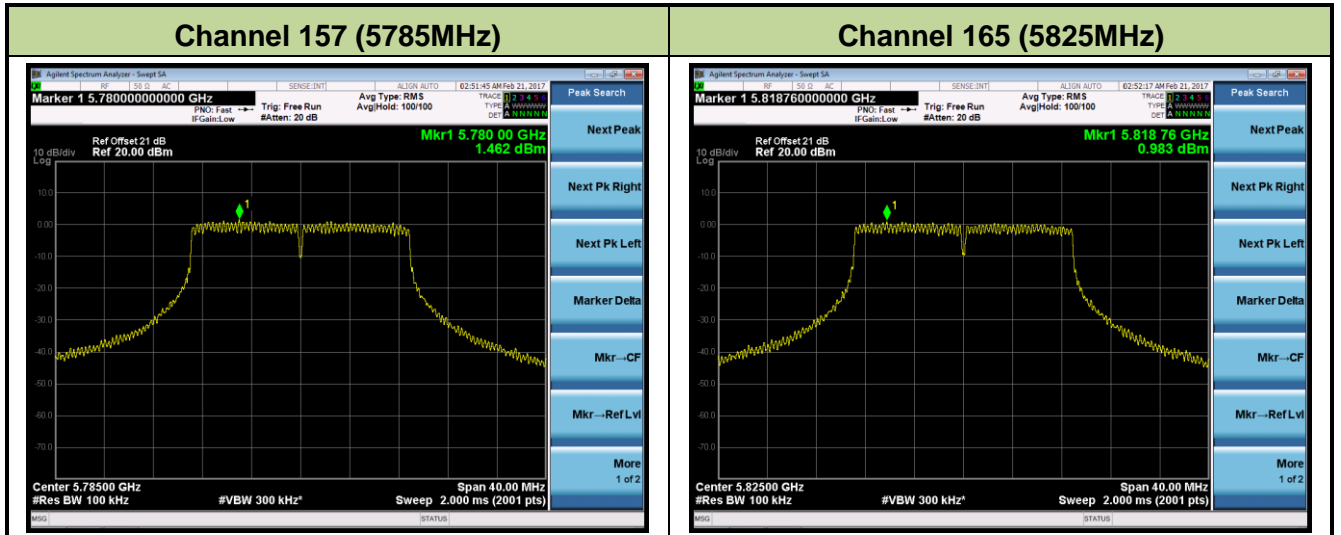

Channel 36 (5180MHz)

Channel 44 (5220MHz)

Channel 48 (5240MHz)

Channel 52 (5260MHz)

Channel 60 (5300MHz)

Channel 64 (5320MHz)

**802.11ac-VHT40 Power Spectral Density - Ant 2**
**Channel 38 (5190MHz)**

**Channel 46 (5230MHz)**

**Channel 54 (5270MHz)**

**Channel 62 (5310MHz)**

**Channel 102 (5510MHz)**

**Channel 110 (5550MHz)**