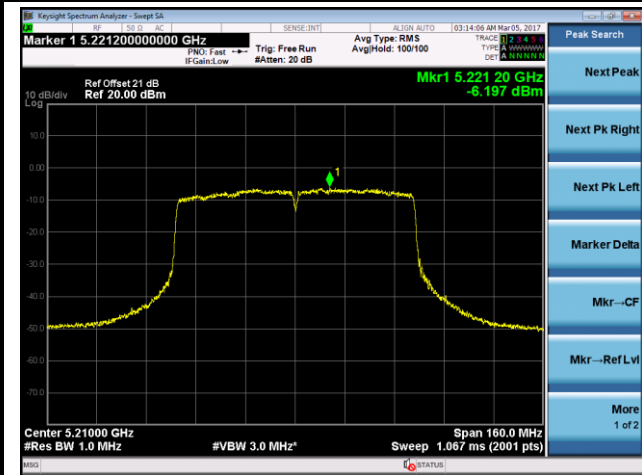

802.11ac-VHT80 Power Spectral Density - Ant 2

Channel 42 (5210MHz)