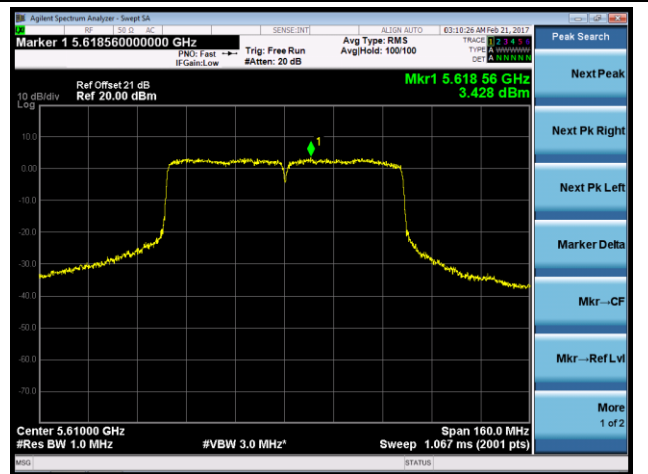

### 802.11ac-VHT80 Power Spectral Density - Ant 2

**Channel 42 (5210MHz)**

**Channel 58 (5290MHz)**

**Channel 106 (5530MHz)**

**Channel 122 (5610MHz)**

**Channel 138 (5690MHz)**

**Channel 155 (5775MHz)**

802.11a Power Spectral Density - Ant 1 / Ant 1 + 2