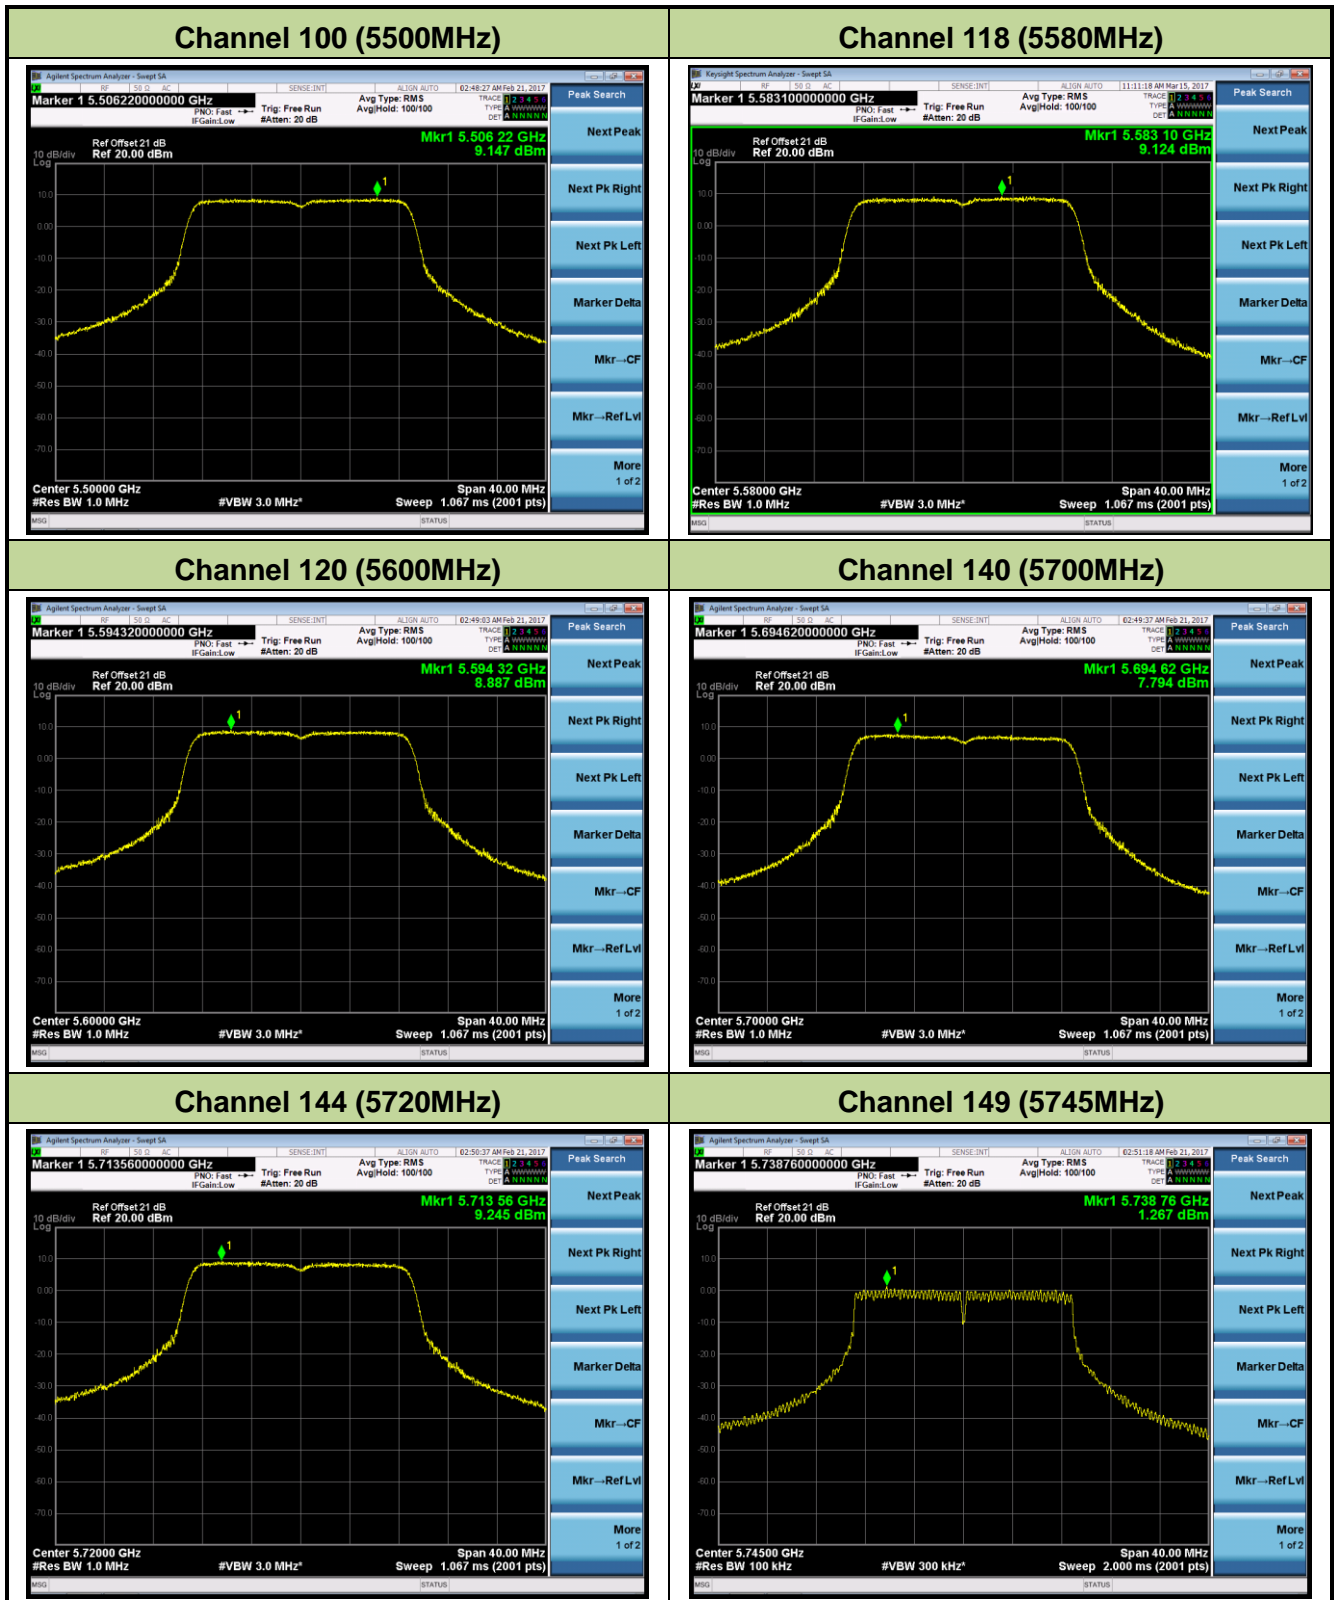

### 802.11n-HT40 Power Spectral Density - Ant 2

**Channel 38 (5190MHz)**

**Channel 46 (5230MHz)**

**Channel 54 (5270MHz)**

**Channel 62 (5310MHz)**

**Channel 102 (5510MHz)**

**Channel 110 (5550MHz)**

802.11ac-VHT20 Power Spectral Density - Ant 2

Channel 36 (5180MHz)

Channel 44 (5220MHz)

Channel 48 (5240MHz)

Channel 52 (5260MHz)

Channel 60 (5300MHz)

Channel 64 (5320MHz)

**802.11ac-VHT40 Power Spectral Density - Ant 2**
**Channel 38 (5190MHz)**

**Channel 46 (5230MHz)**

**Channel 54 (5270MHz)**

**Channel 62 (5310MHz)**

**Channel 102 (5510MHz)**

**Channel 110 (5550MHz)**

### 802.11ac-VHT80 Power Spectral Density - Ant 2

**Channel 42 (5210MHz)**

**Channel 58 (5290MHz)**

**Channel 106 (5530MHz)**

**Channel 122 (5610MHz)**

**Channel 138 (5690MHz)**

**Channel 155 (5775MHz)**

802.11a Power Spectral Density - Ant 1 / Ant 1 + 2