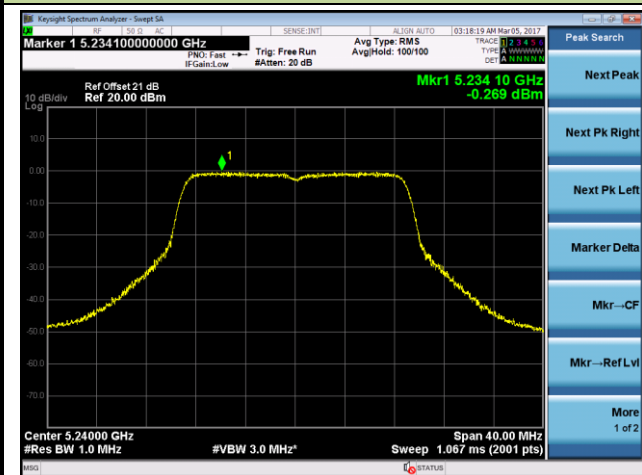

Channel 48 (5240MHz)