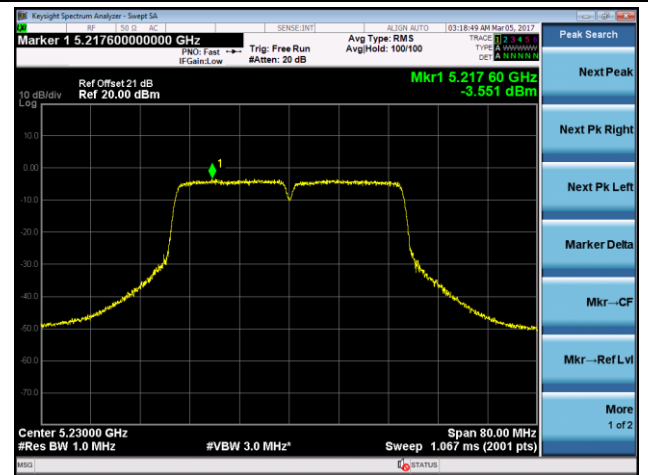

Channel 46 (5230MHz)