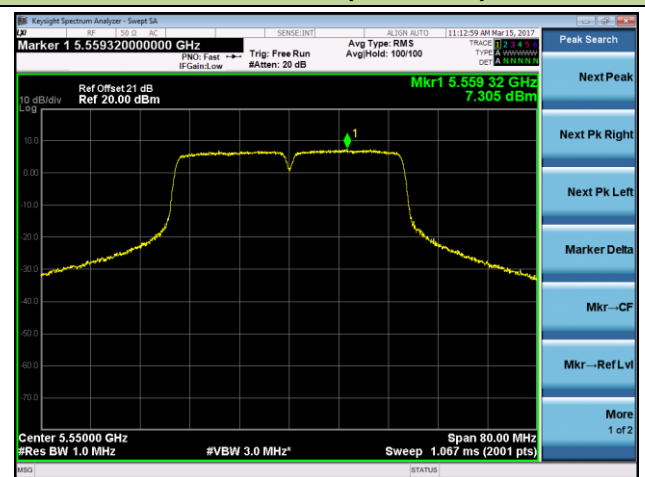

Channel 36 (5180MHz)

Channel 44 (5220MHz)

Channel 48 (5240MHz)

Channel 52 (5260MHz)

Channel 60 (5300MHz)

Channel 64 (5320MHz)

**802.11ac-VHT40 Power Spectral Density - Ant 2**
**Channel 38 (5190MHz)**

**Channel 46 (5230MHz)**

**Channel 54 (5270MHz)**

**Channel 62 (5310MHz)**

**Channel 102 (5510MHz)**

**Channel 110 (5550MHz)**