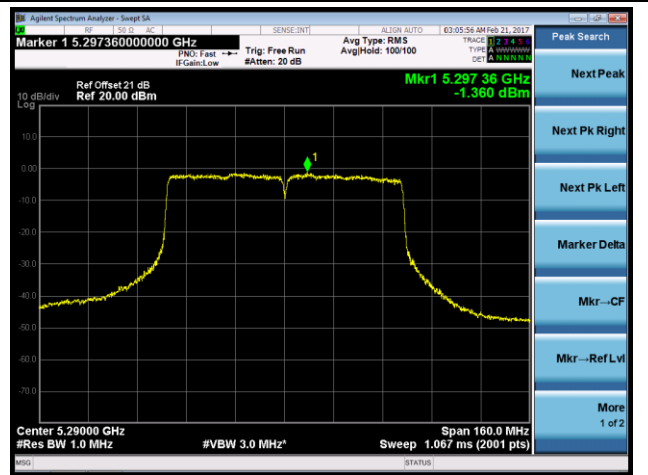

**Channel 54 (5270MHz)**

**Channel 62 (5310MHz)**

**Channel 102 (5510MHz)**

**Channel 110 (5550MHz)**

### 802.11ac-VHT80 Power Spectral Density - Ant 2

**Channel 42 (5210MHz)**

**Channel 58 (5290MHz)**

**Channel 106 (5530MHz)**

**Channel 122 (5610MHz)**

**Channel 138 (5690MHz)**

**Channel 155 (5775MHz)**

802.11a Power Spectral Density - Ant 1 / Ant 1 + 2