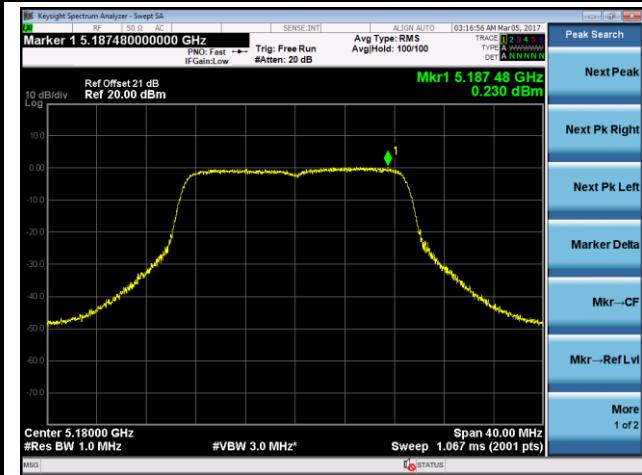

### 802.11n-HT20 Power Spectral Density - Ant 2

**Channel 36 (5180MHz)**

**Channel 44 (5220MHz)**

**Channel 48 (5240MHz)**

**Channel 52 (5260MHz)**

**Channel 60 (5300MHz)**

**Channel 64 (5320MHz)**

### 802.11n-HT40 Power Spectral Density - Ant 2

**Channel 38 (5190MHz)**

**Channel 46 (5230MHz)**

**Channel 54 (5270MHz)**

**Channel 62 (5310MHz)**

**Channel 102 (5510MHz)**

**Channel 110 (5550MHz)**

802.11ac-VHT20 Power Spectral Density - Ant 2