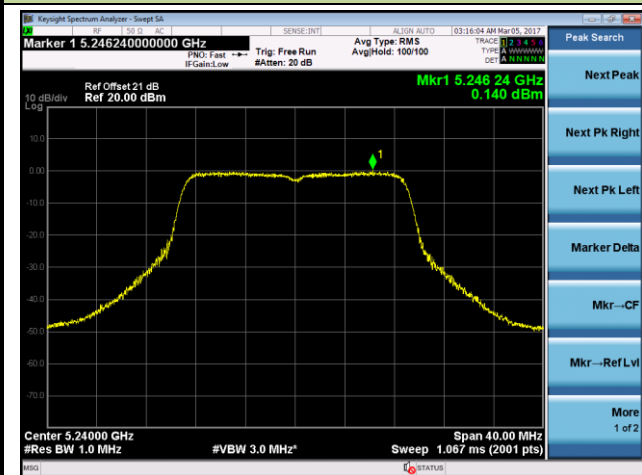

### 802.11n-HT20 Power Spectral Density - Ant 2

**Channel 36 (5180MHz)**

**Channel 44 (5220MHz)**

**Channel 48 (5240MHz)**

**Channel 52 (5260MHz)**

**Channel 60 (5300MHz)**

**Channel 64 (5320MHz)**

### 802.11n-HT40 Power Spectral Density - Ant 2

**Channel 38 (5190MHz)**

**Channel 46 (5230MHz)**

**Channel 54 (5270MHz)**

**Channel 62 (5310MHz)**

**Channel 102 (5510MHz)**

**Channel 110 (5550MHz)**

802.11ac-VHT20 Power Spectral Density - Ant 2