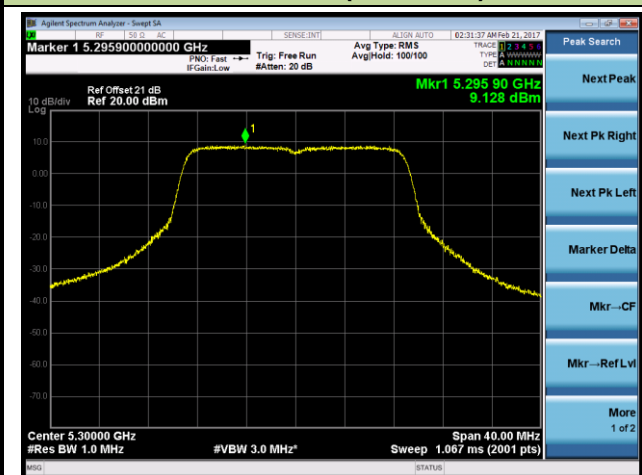

### 802.11n-HT20 Power Spectral Density - Ant 2

**Channel 36 (5180MHz)**

**Channel 44 (5220MHz)**

**Channel 48 (5240MHz)**

**Channel 52 (5260MHz)**

**Channel 60 (5300MHz)**

**Channel 64 (5320MHz)**