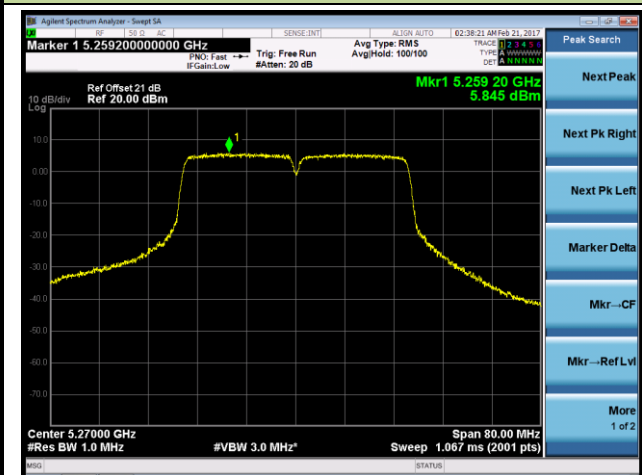

### 802.11n-HT40 Power Spectral Density - Ant 2

**Channel 38 (5190MHz)**

**Channel 46 (5230MHz)**

**Channel 54 (5270MHz)**

**Channel 62 (5310MHz)**

**Channel 102 (5510MHz)**

**Channel 110 (5550MHz)**

802.11ac-VHT20 Power Spectral Density - Ant 2