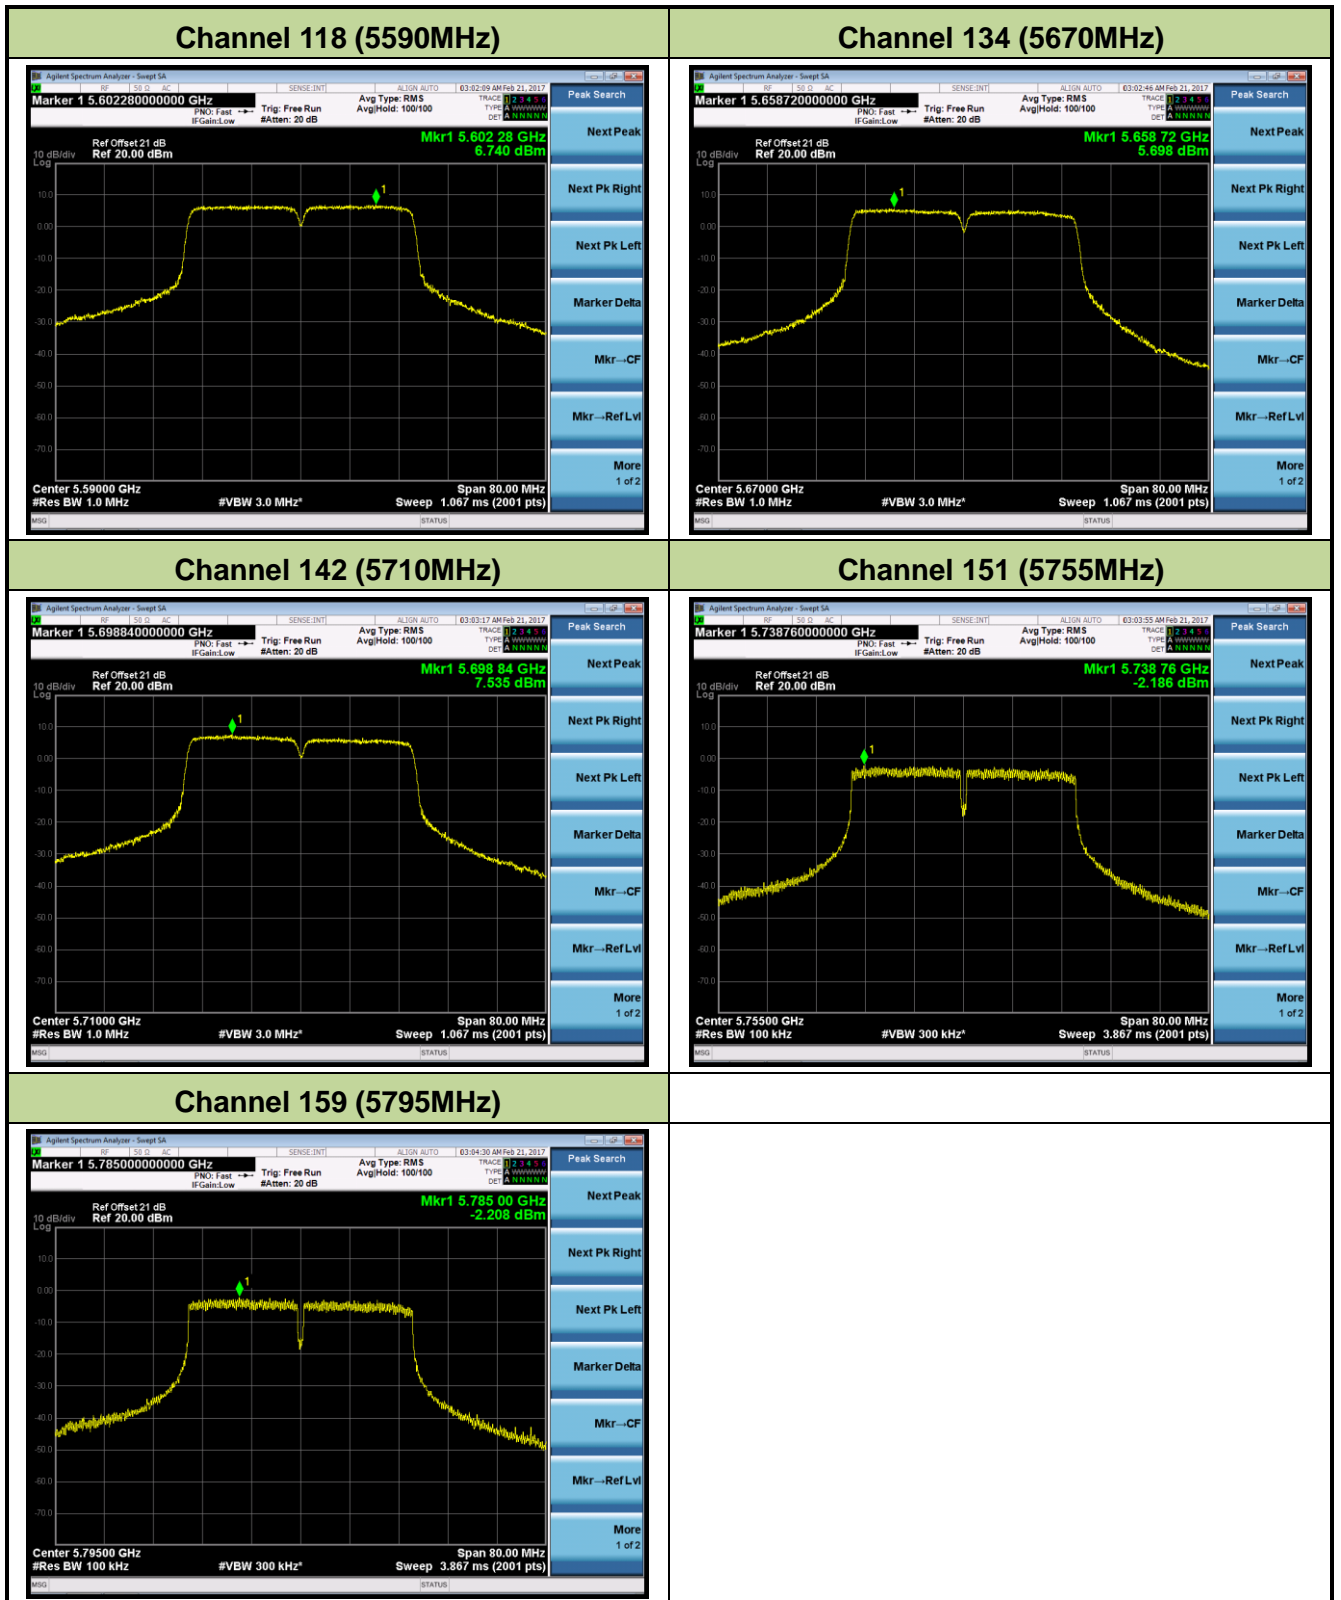

### 802.11n-HT40 Power Spectral Density - Ant 2

**Channel 38 (5190MHz)**

**Channel 46 (5230MHz)**

**Channel 54 (5270MHz)**

**Channel 62 (5310MHz)**

**Channel 102 (5510MHz)**

**Channel 110 (5550MHz)**

802.11ac-VHT20 Power Spectral Density - Ant 2

Channel 36 (5180MHz)

Channel 44 (5220MHz)

Channel 48 (5240MHz)

Channel 52 (5260MHz)

Channel 60 (5300MHz)

Channel 64 (5320MHz)

**802.11ac-VHT40 Power Spectral Density - Ant 2**
**Channel 38 (5190MHz)**

**Channel 46 (5230MHz)**

**Channel 54 (5270MHz)**

**Channel 62 (5310MHz)**

**Channel 102 (5510MHz)**

**Channel 110 (5550MHz)**

### 802.11ac-VHT80 Power Spectral Density - Ant 2

**Channel 42 (5210MHz)**

**Channel 58 (5290MHz)**

**Channel 106 (5530MHz)**

**Channel 122 (5610MHz)**

**Channel 138 (5690MHz)**

**Channel 155 (5775MHz)**

802.11a Power Spectral Density - Ant 1 / Ant 1 + 2