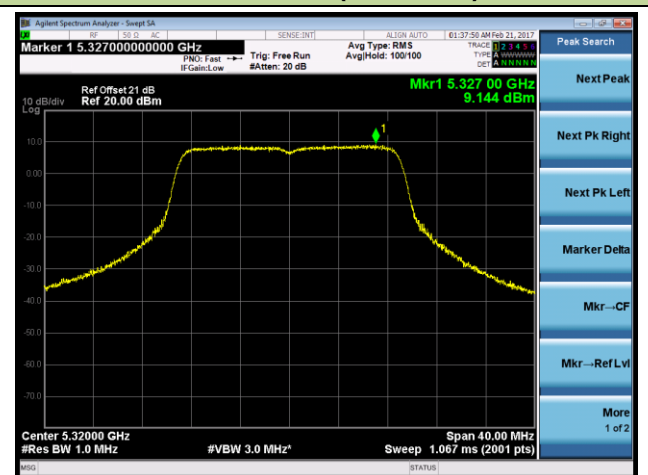

### 802.11n-HT20 Power Spectral Density - Ant 1

**Channel 36 (5180MHz)**

**Channel 44 (5220MHz)**

**Channel 48 (5240MHz)**

**Channel 52 (5260MHz)**

**Channel 60 (5300MHz)**

**Channel 64 (5320MHz)**