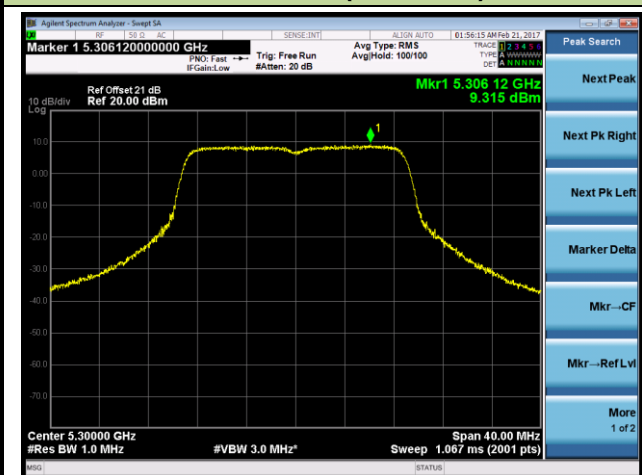

### 802.11ac-VHT20 Power Spectral Density - Ant 1

**Channel 36 (5180MHz)**

**Channel 44 (5220MHz)**

**Channel 48 (5240MHz)**

**Channel 52 (5260MHz)**

**Channel 60 (5300MHz)**

**Channel 64 (5320MHz)**

### 802.11ac-VHT40 Power Spectral Density - Ant 1

**Channel 38 (5190MHz)**

**Channel 46 (5230MHz)**

**Channel 54 (5270MHz)**

**Channel 62 (5310MHz)**

**Channel 102 (5510MHz)**

**Channel 110 (5550MHz)**