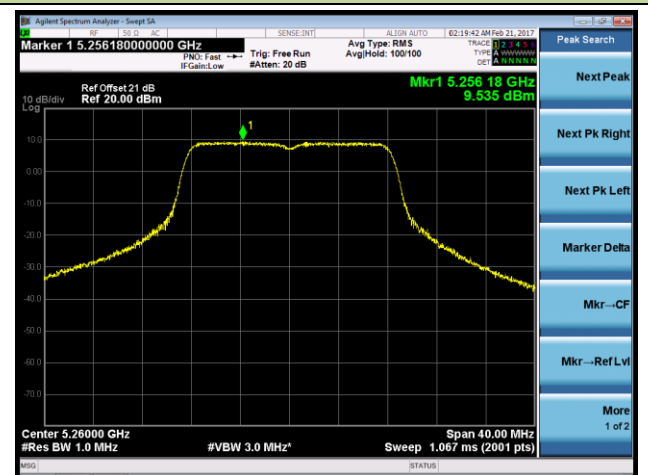

### 802.11ac-VHT80 Power Spectral Density - Ant 1

**Channel 42 (5210MHz)**

**Channel 58 (5290MHz)**

**Channel 106 (5530MHz)**

**Channel 122 (5610MHz)**

**Channel 138 (5690MHz)**

**Channel 155 (5775MHz)**

### 802.11a Power Spectral Density - Ant 2

**Channel 36 (5180MHz)**

**Channel 44 (5220MHz)**

**Channel 48 (5240MHz)**

**Channel 52 (5260MHz)**

**Channel 60 (5300MHz)**

**Channel 64 (5320MHz)**