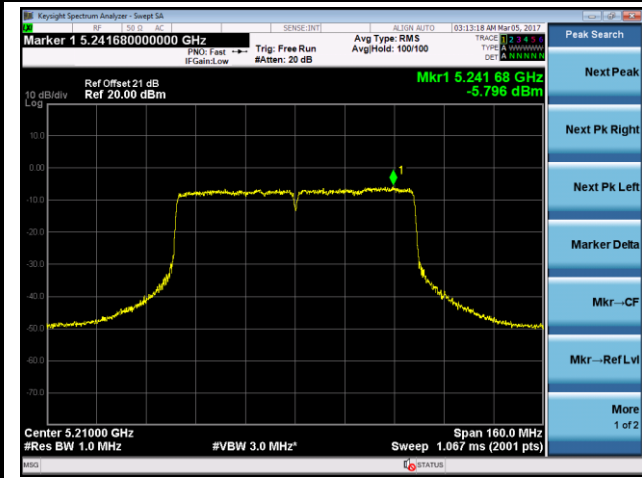

### 802.11ac-VHT40 Power Spectral Density - Ant 1

**Channel 38 (5190MHz)**

**Channel 46 (5230MHz)**

**Channel 54 (5270MHz)**

**Channel 62 (5310MHz)**

**Channel 102 (5510MHz)**

**Channel 110 (5550MHz)**

### 802.11ac-VHT80 Power Spectral Density - Ant 1

**Channel 42 (5210MHz)**

**Channel 58 (5290MHz)**

**Channel 106 (5530MHz)**

**Channel 122 (5610MHz)**

**Channel 138 (5690MHz)**

**Channel 155 (5775MHz)**