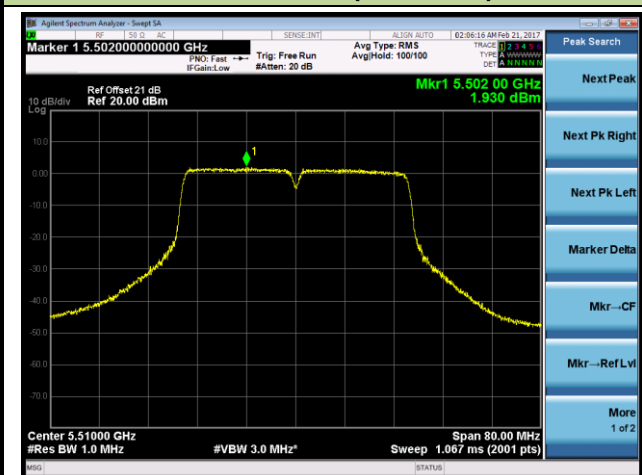

### 802.11ac-VHT40 Power Spectral Density - Ant 1

**Channel 38 (5190MHz)**

**Channel 46 (5230MHz)**

**Channel 54 (5270MHz)**

**Channel 62 (5310MHz)**

**Channel 102 (5510MHz)**

**Channel 110 (5550MHz)**

### 802.11ac-VHT80 Power Spectral Density - Ant 1

**Channel 42 (5210MHz)**

**Channel 58 (5290MHz)**

**Channel 106 (5530MHz)**

**Channel 122 (5610MHz)**

**Channel 138 (5690MHz)**

**Channel 155 (5775MHz)**