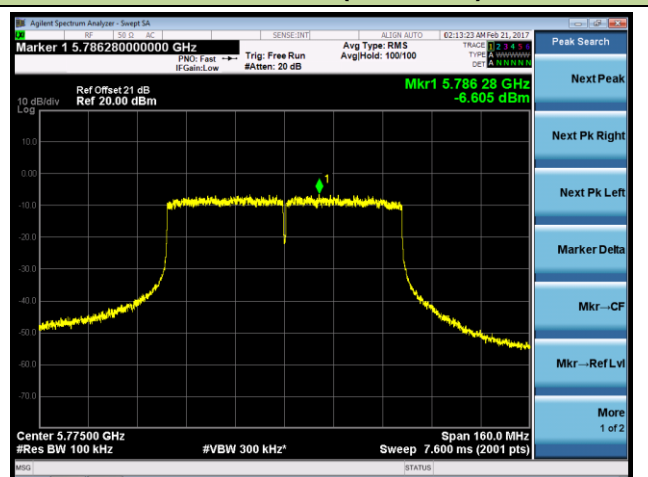

### 802.11ac-VHT80 Power Spectral Density - Ant 1

**Channel 42 (5210MHz)**

**Channel 58 (5290MHz)**

**Channel 106 (5530MHz)**

**Channel 122 (5610MHz)**

**Channel 138 (5690MHz)**

**Channel 155 (5775MHz)**