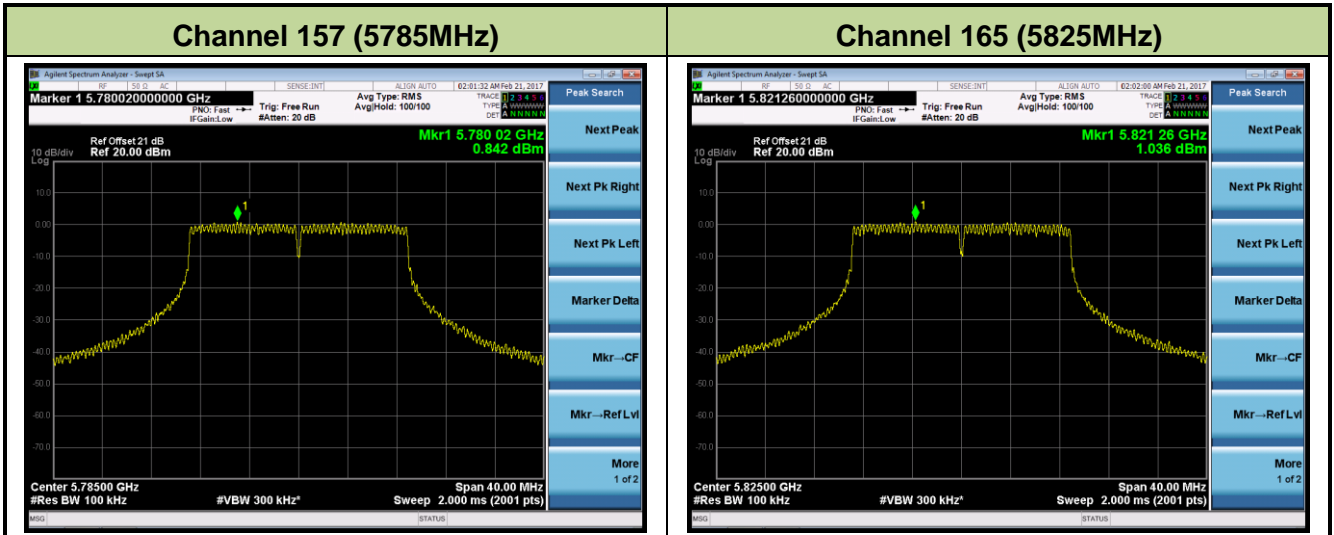

### 802.11ac-VHT20 Power Spectral Density - Ant 1

**Channel 36 (5180MHz)**

**Channel 44 (5220MHz)**

**Channel 48 (5240MHz)**

**Channel 52 (5260MHz)**

**Channel 60 (5300MHz)**

**Channel 64 (5320MHz)**

### 802.11ac-VHT40 Power Spectral Density - Ant 1

**Channel 38 (5190MHz)**

**Channel 46 (5230MHz)**

**Channel 54 (5270MHz)**

**Channel 62 (5310MHz)**

**Channel 102 (5510MHz)**

**Channel 110 (5550MHz)**

### 802.11ac-VHT80 Power Spectral Density - Ant 1

**Channel 42 (5210MHz)**

**Channel 58 (5290MHz)**

**Channel 106 (5530MHz)**

**Channel 122 (5610MHz)**

**Channel 138 (5690MHz)**

**Channel 155 (5775MHz)**