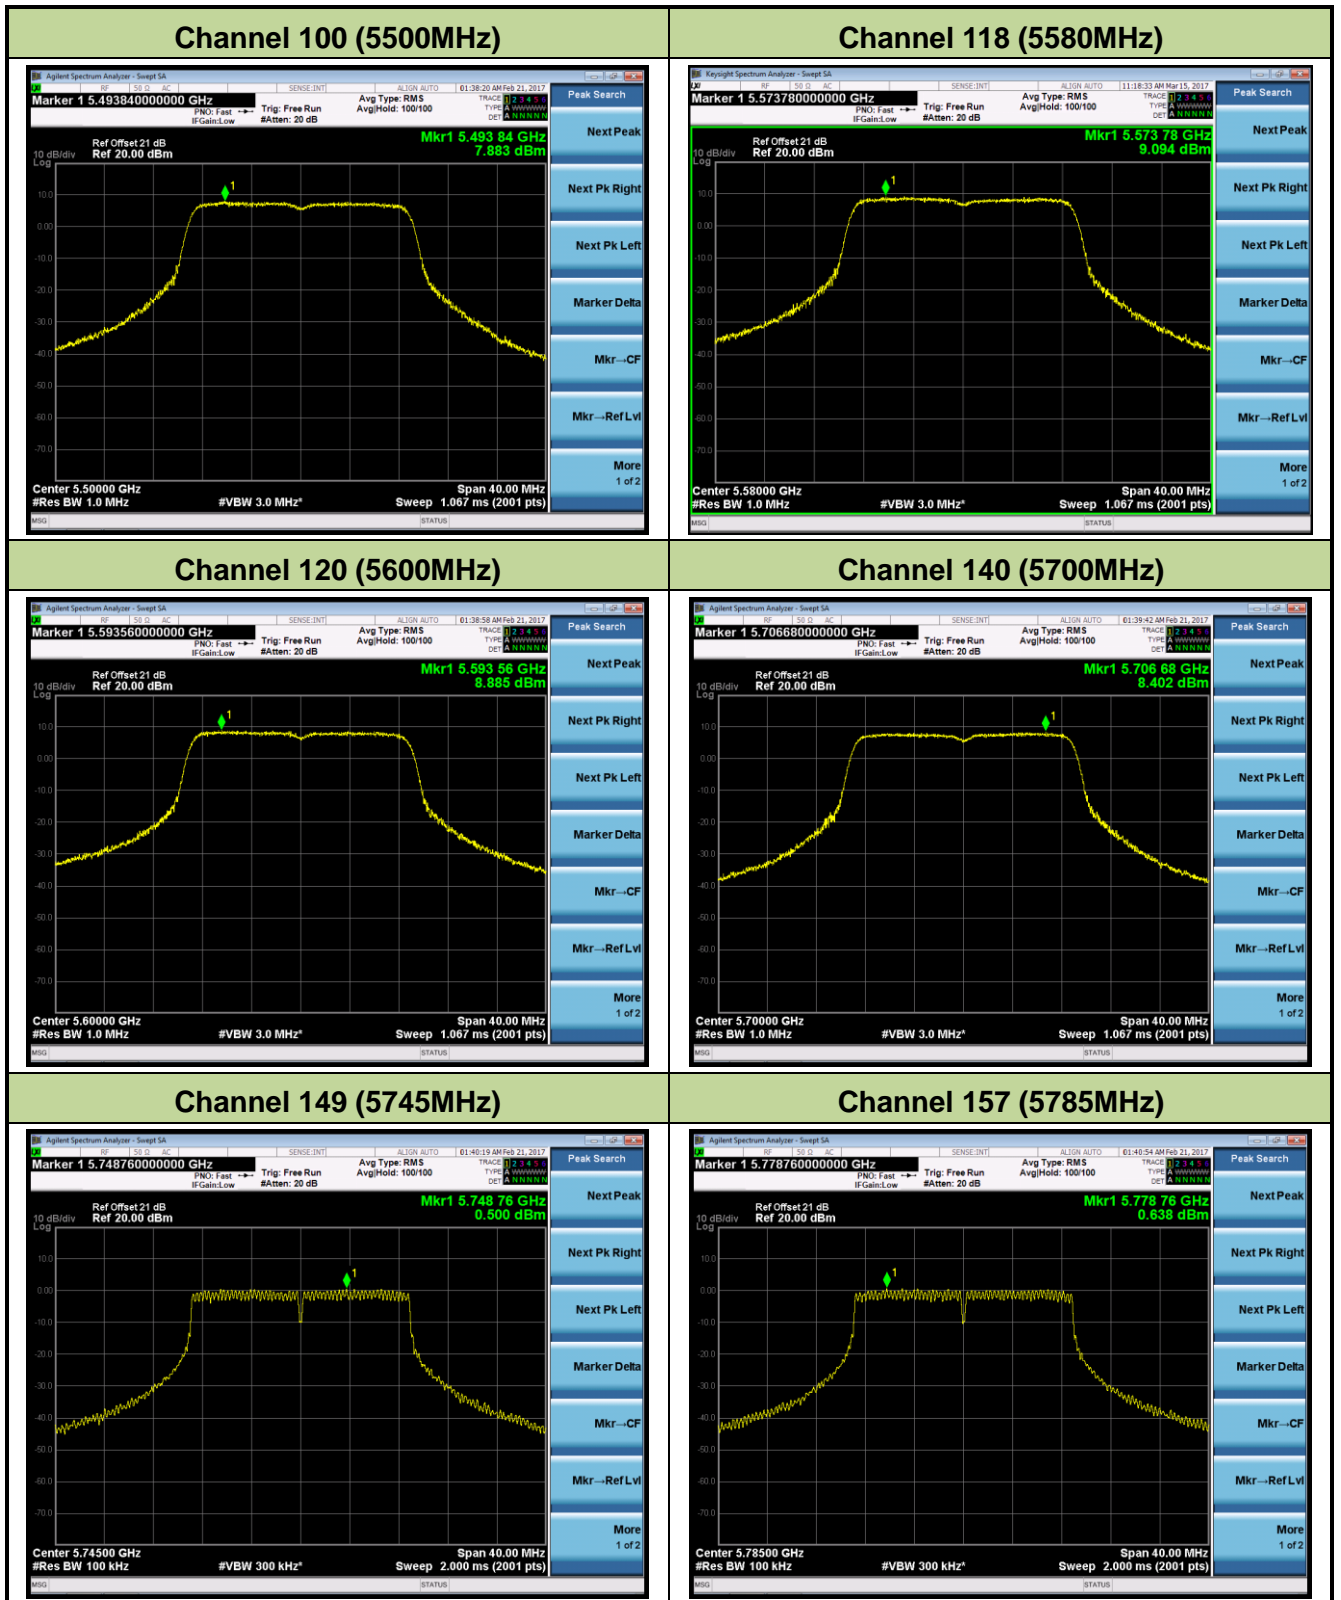

### 802.11n-HT20 Power Spectral Density - Ant 1

**Channel 36 (5180MHz)**

**Channel 44 (5220MHz)**

**Channel 48 (5240MHz)**

**Channel 52 (5260MHz)**

**Channel 60 (5300MHz)**

**Channel 64 (5320MHz)**

### 802.11n-HT40 Power Spectral Density - Ant 1

**Channel 38 (5190MHz)**

**Channel 46 (5230MHz)**

**Channel 54 (5270MHz)**

**Channel 62 (5310MHz)**

**Channel 102 (5510MHz)**

**Channel 110 (5550MHz)**

### 802.11ac-VHT20 Power Spectral Density - Ant 1

**Channel 36 (5180MHz)**

**Channel 44 (5220MHz)**

**Channel 48 (5240MHz)**

**Channel 52 (5260MHz)**

**Channel 60 (5300MHz)**

**Channel 64 (5320MHz)**

### 802.11ac-VHT80 Power Spectral Density - Ant 1

**Channel 42 (5210MHz)**

**Channel 58 (5290MHz)**

**Channel 106 (5530MHz)**

**Channel 122 (5610MHz)**

**Channel 138 (5690MHz)**

**Channel 155 (5775MHz)**