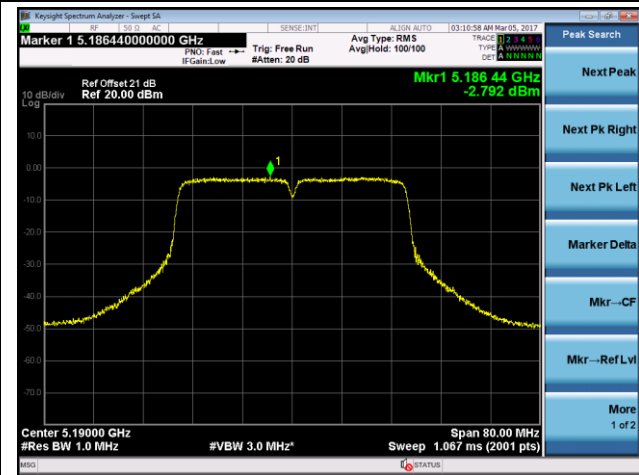

802.11n-HT40 Power Spectral Density - Ant 1

Channel 38 (5190MHz)