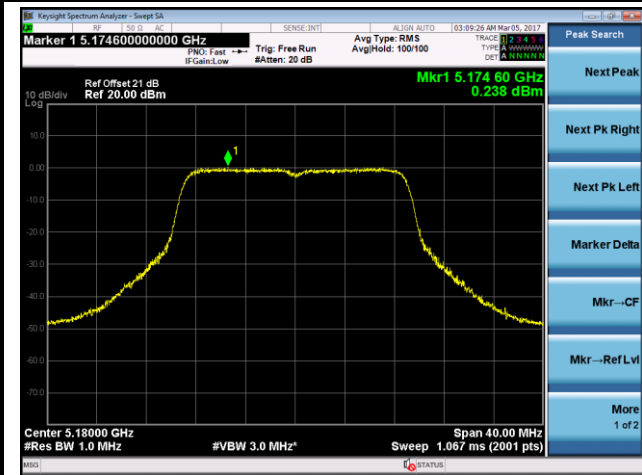

### 802.11n-HT40 Power Spectral Density - Ant 1

**Channel 38 (5190MHz)**

**Channel 46 (5230MHz)**

**Channel 54 (5270MHz)**

**Channel 62 (5310MHz)**

**Channel 102 (5510MHz)**

**Channel 110 (5550MHz)**

### 802.11ac-VHT20 Power Spectral Density - Ant 1

**Channel 36 (5180MHz)**

**Channel 44 (5220MHz)**

**Channel 48 (5240MHz)**

**Channel 52 (5260MHz)**

**Channel 60 (5300MHz)**

**Channel 64 (5320MHz)**