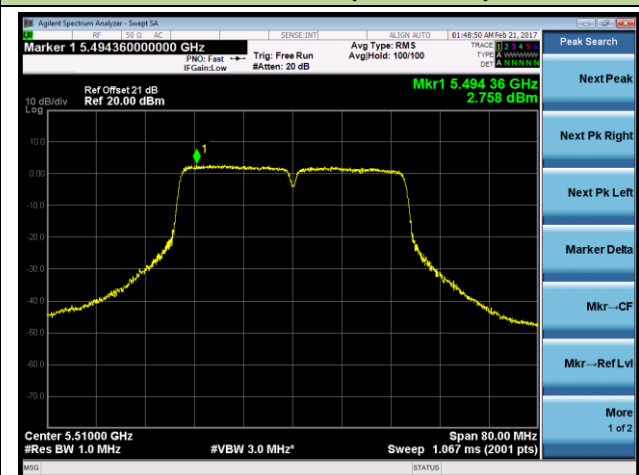

### 802.11n-HT40 Power Spectral Density - Ant 1

**Channel 38 (5190MHz)**

**Channel 46 (5230MHz)**

**Channel 54 (5270MHz)**

**Channel 62 (5310MHz)**

**Channel 102 (5510MHz)**

**Channel 110 (5550MHz)**

### 802.11ac-VHT20 Power Spectral Density - Ant 1

**Channel 36 (5180MHz)**

**Channel 44 (5220MHz)**

**Channel 48 (5240MHz)**

**Channel 52 (5260MHz)**

**Channel 60 (5300MHz)**

**Channel 64 (5320MHz)**