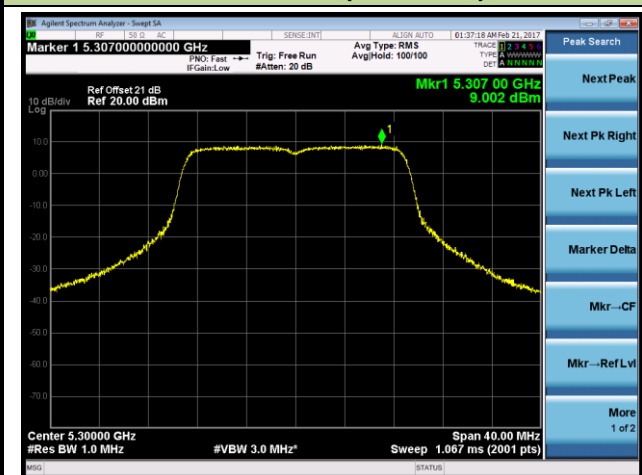

### 802.11n-HT20 Power Spectral Density - Ant 1

**Channel 36 (5180MHz)**

**Channel 44 (5220MHz)**

**Channel 48 (5240MHz)**

**Channel 52 (5260MHz)**

**Channel 60 (5300MHz)**

**Channel 64 (5320MHz)**