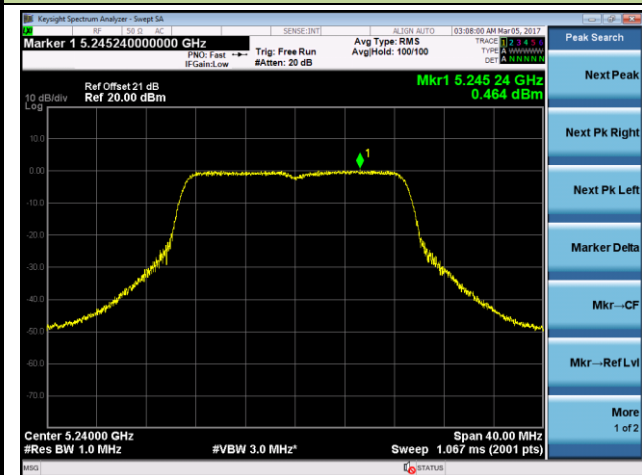

### 802.11n-HT20 Power Spectral Density - Ant 1

**Channel 36 (5180MHz)**

**Channel 44 (5220MHz)**

**Channel 48 (5240MHz)**

**Channel 52 (5260MHz)**

**Channel 60 (5300MHz)**

**Channel 64 (5320MHz)**