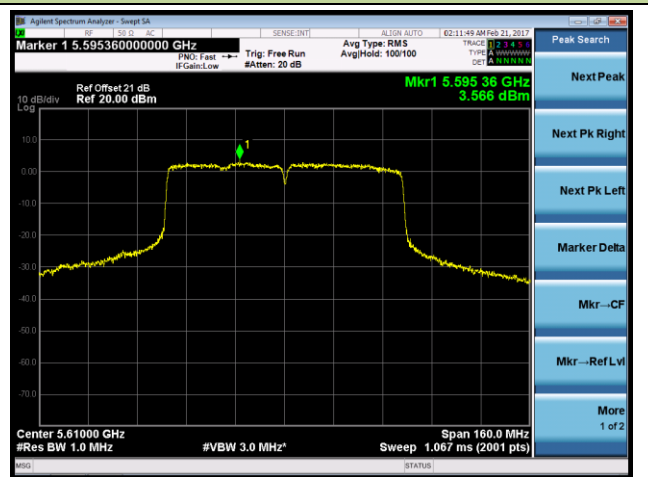

### 802.11ac-VHT80 Power Spectral Density - Ant 1

**Channel 42 (5210MHz)**

**Channel 58 (5290MHz)**

**Channel 106 (5530MHz)**

**Channel 122 (5610MHz)**

**Channel 138 (5690MHz)**

**Channel 155 (5775MHz)**