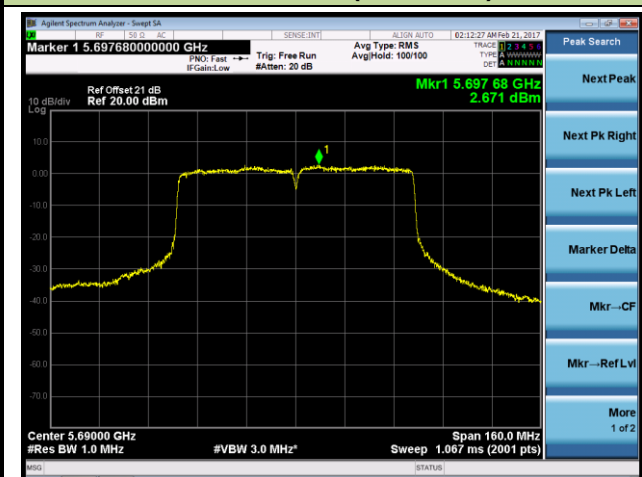

### 802.11ac-VHT80 Power Spectral Density - Ant 1

**Channel 42 (5210MHz)**

**Channel 58 (5290MHz)**

**Channel 106 (5530MHz)**

**Channel 122 (5610MHz)**

**Channel 138 (5690MHz)**

**Channel 155 (5775MHz)**