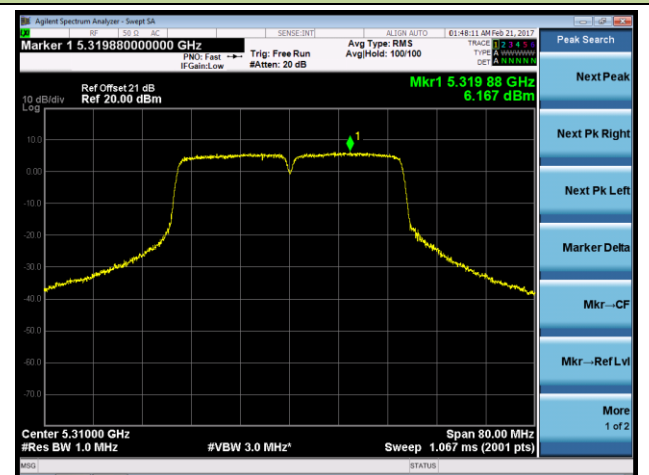

### 802.11n-HT40 Power Spectral Density - Ant 1

**Channel 38 (5190MHz)**

**Channel 46 (5230MHz)**

**Channel 54 (5270MHz)**

**Channel 62 (5310MHz)**

**Channel 102 (5510MHz)**

**Channel 110 (5550MHz)**

### 802.11ac-VHT20 Power Spectral Density - Ant 1

**Channel 36 (5180MHz)**

**Channel 44 (5220MHz)**

**Channel 48 (5240MHz)**

**Channel 52 (5260MHz)**

**Channel 60 (5300MHz)**

**Channel 64 (5320MHz)**