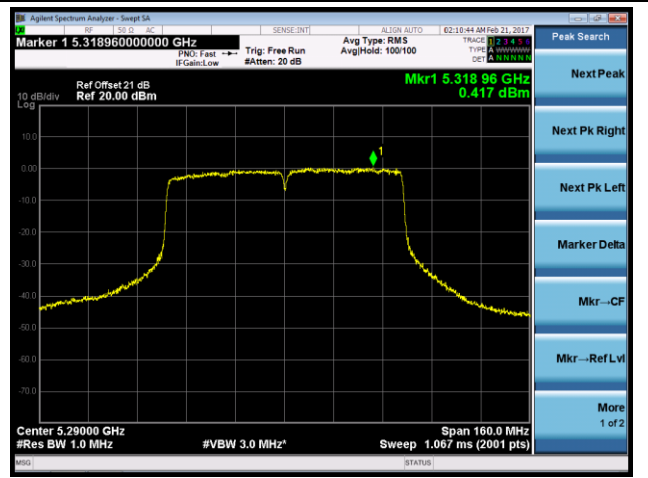

### 802.11ac-VHT40 Power Spectral Density - Ant 1

**Channel 38 (5190MHz)**

**Channel 46 (5230MHz)**

**Channel 54 (5270MHz)**

**Channel 62 (5310MHz)**

**Channel 102 (5510MHz)**

**Channel 110 (5550MHz)**

### 802.11ac-VHT80 Power Spectral Density - Ant 1

**Channel 42 (5210MHz)**

**Channel 58 (5290MHz)**

**Channel 106 (5530MHz)**

**Channel 122 (5610MHz)**

**Channel 138 (5690MHz)**

**Channel 155 (5775MHz)**