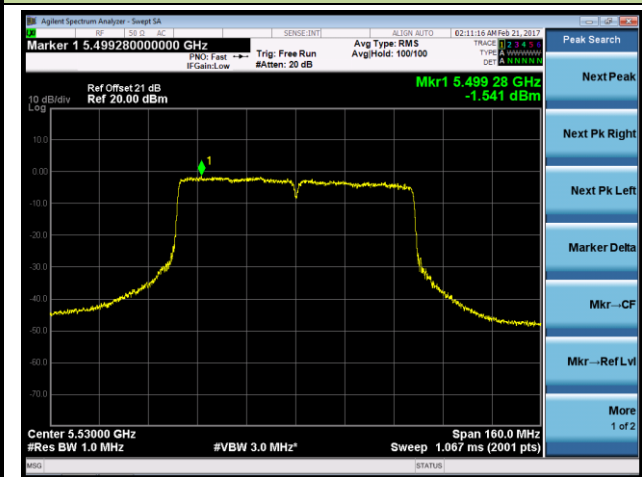

### 802.11ac-VHT40 Power Spectral Density - Ant 1

**Channel 38 (5190MHz)**

**Channel 46 (5230MHz)**

**Channel 54 (5270MHz)**

**Channel 62 (5310MHz)**

**Channel 102 (5510MHz)**

**Channel 110 (5550MHz)**

### 802.11ac-VHT80 Power Spectral Density - Ant 1

**Channel 42 (5210MHz)**

**Channel 58 (5290MHz)**

**Channel 106 (5530MHz)**

**Channel 122 (5610MHz)**

**Channel 138 (5690MHz)**

**Channel 155 (5775MHz)**

### 802.11a Power Spectral Density - Ant 2

**Channel 36 (5180MHz)**

**Channel 44 (5220MHz)**

**Channel 48 (5240MHz)**

**Channel 52 (5260MHz)**

**Channel 60 (5300MHz)**

**Channel 64 (5320MHz)**