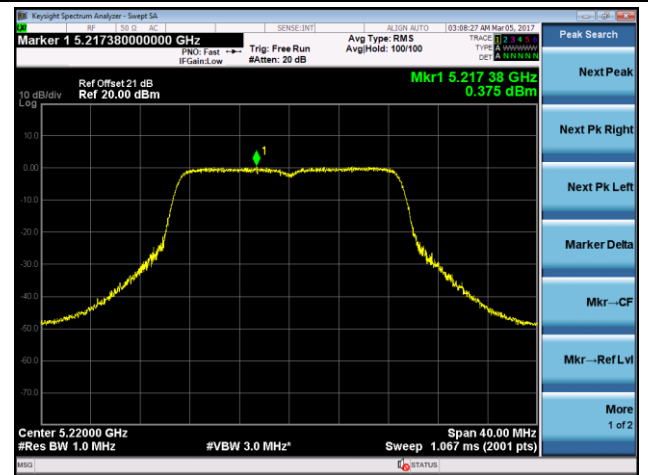

### 802.11n-HT20 Power Spectral Density - Ant 1

**Channel 36 (5180MHz)**

**Channel 44 (5220MHz)**

**Channel 48 (5240MHz)**

**Channel 52 (5260MHz)**

**Channel 60 (5300MHz)**

**Channel 64 (5320MHz)**