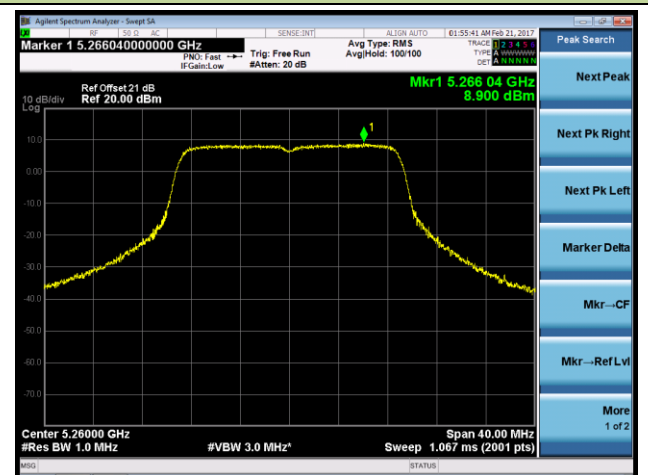

### 802.11ac-VHT20 Power Spectral Density - Ant 1

**Channel 36 (5180MHz)**

**Channel 44 (5220MHz)**

**Channel 48 (5240MHz)**

**Channel 52 (5260MHz)**

**Channel 60 (5300MHz)**

**Channel 64 (5320MHz)**

### 802.11ac-VHT40 Power Spectral Density - Ant 1

**Channel 38 (5190MHz)**

**Channel 46 (5230MHz)**

**Channel 54 (5270MHz)**

**Channel 62 (5310MHz)**

**Channel 102 (5510MHz)**

**Channel 110 (5550MHz)**