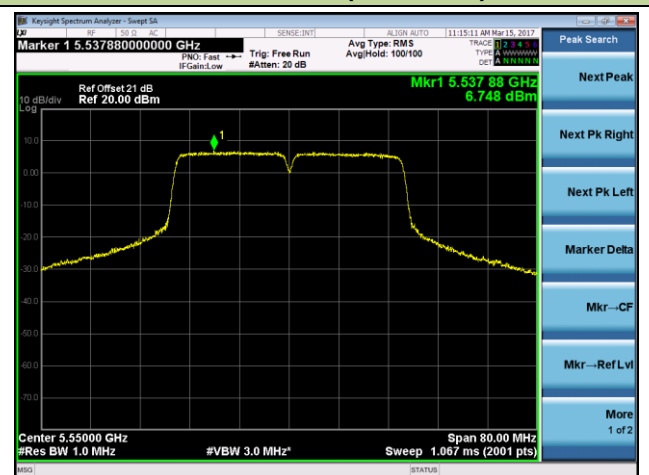

### 802.11n-HT40 Power Spectral Density - Ant 1

**Channel 38 (5190MHz)**

**Channel 46 (5230MHz)**

**Channel 54 (5270MHz)**

**Channel 62 (5310MHz)**

**Channel 102 (5510MHz)**

**Channel 110 (5550MHz)**

### 802.11ac-VHT20 Power Spectral Density - Ant 1

**Channel 36 (5180MHz)**

**Channel 44 (5220MHz)**

**Channel 48 (5240MHz)**

**Channel 52 (5260MHz)**

**Channel 60 (5300MHz)**

**Channel 64 (5320MHz)**