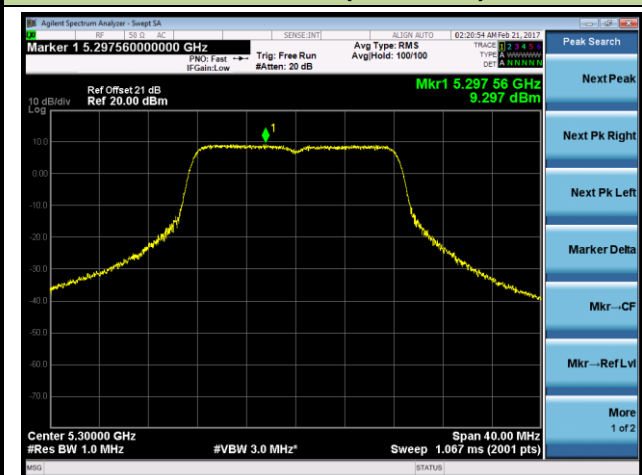

### 802.11ac-VHT80 Power Spectral Density - Ant 1

**Channel 42 (5210MHz)**

**Channel 58 (5290MHz)**

**Channel 106 (5530MHz)**

**Channel 122 (5610MHz)**

**Channel 138 (5690MHz)**

**Channel 155 (5775MHz)**

### 802.11a Power Spectral Density - Ant 2

**Channel 36 (5180MHz)**

**Channel 44 (5220MHz)**

**Channel 48 (5240MHz)**

**Channel 52 (5260MHz)**

**Channel 60 (5300MHz)**

**Channel 64 (5320MHz)**