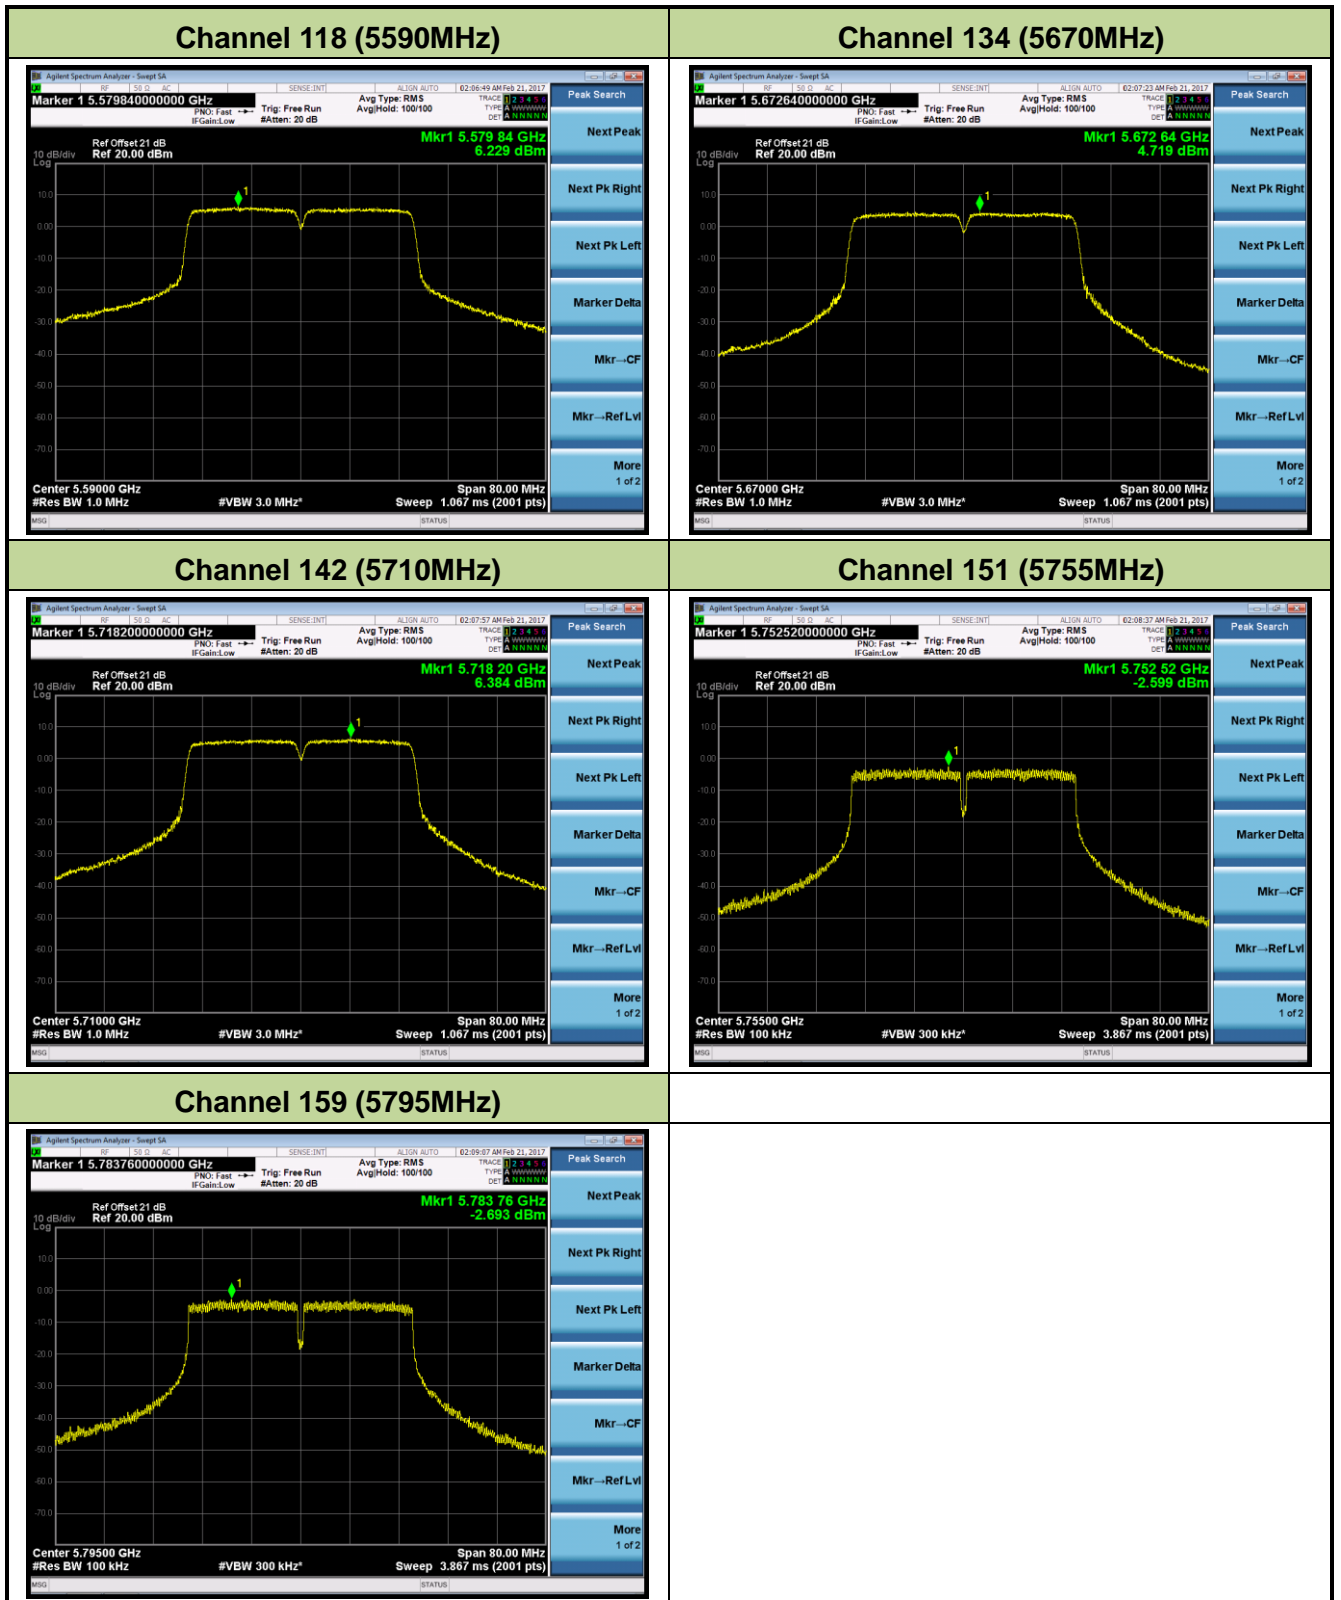

### 802.11ac-VHT20 Power Spectral Density - Ant 1

**Channel 36 (5180MHz)**

**Channel 44 (5220MHz)**

**Channel 48 (5240MHz)**

**Channel 52 (5260MHz)**

**Channel 60 (5300MHz)**

**Channel 64 (5320MHz)**

### 802.11ac-VHT40 Power Spectral Density - Ant 1

**Channel 38 (5190MHz)**

**Channel 46 (5230MHz)**

**Channel 54 (5270MHz)**

**Channel 62 (5310MHz)**

**Channel 102 (5510MHz)**

**Channel 110 (5550MHz)**

### 802.11ac-VHT80 Power Spectral Density - Ant 1

**Channel 42 (5210MHz)**

**Channel 58 (5290MHz)**

**Channel 106 (5530MHz)**

**Channel 122 (5610MHz)**

**Channel 138 (5690MHz)**

**Channel 155 (5775MHz)**