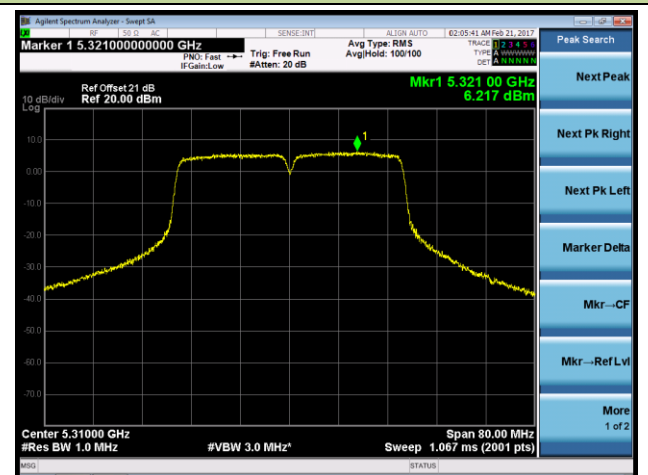

### 802.11ac-VHT40 Power Spectral Density - Ant 1

**Channel 38 (5190MHz)**

**Channel 46 (5230MHz)**

**Channel 54 (5270MHz)**

**Channel 62 (5310MHz)**

**Channel 102 (5510MHz)**

**Channel 110 (5550MHz)**

### 802.11ac-VHT80 Power Spectral Density - Ant 1

**Channel 42 (5210MHz)**

**Channel 58 (5290MHz)**

**Channel 106 (5530MHz)**

**Channel 122 (5610MHz)**

**Channel 138 (5690MHz)**

**Channel 155 (5775MHz)**