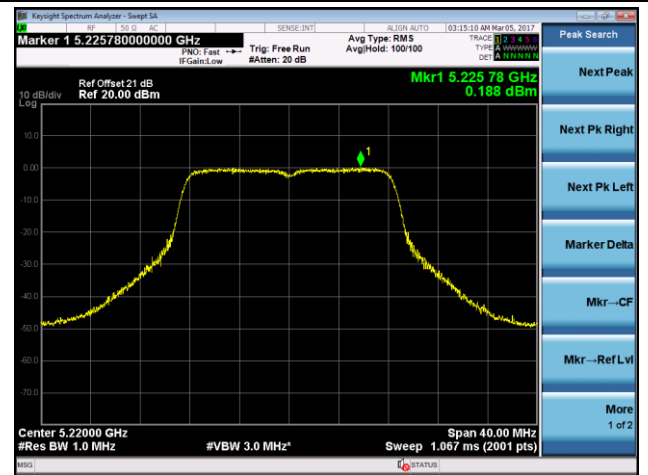

Channel 44 (5220MHz)