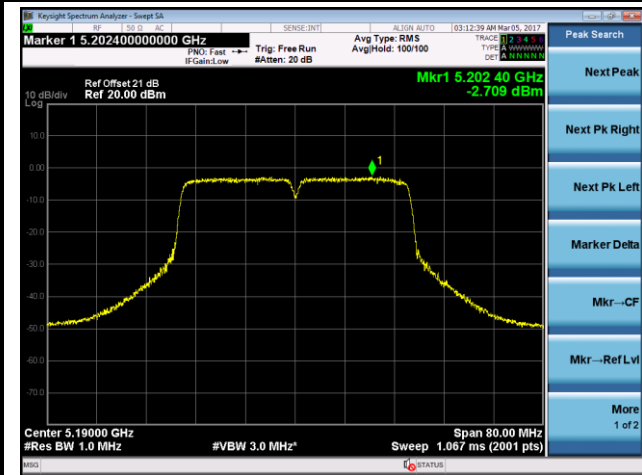

### 802.11ac-VHT20 Power Spectral Density - Ant 1

**Channel 36 (5180MHz)**

**Channel 44 (5220MHz)**

**Channel 48 (5240MHz)**

**Channel 52 (5260MHz)**

**Channel 60 (5300MHz)**

**Channel 64 (5320MHz)**

### 802.11ac-VHT40 Power Spectral Density - Ant 1

**Channel 38 (5190MHz)**

**Channel 46 (5230MHz)**

**Channel 54 (5270MHz)**

**Channel 62 (5310MHz)**

**Channel 102 (5510MHz)**

**Channel 110 (5550MHz)**