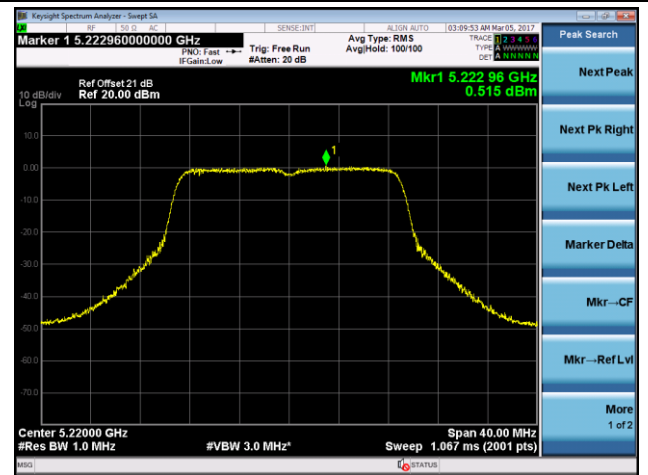

### 802.11n-HT40 Power Spectral Density - Ant 1

**Channel 38 (5190MHz)**

**Channel 46 (5230MHz)**

**Channel 54 (5270MHz)**

**Channel 62 (5310MHz)**

**Channel 102 (5510MHz)**

**Channel 110 (5550MHz)**

### 802.11ac-VHT20 Power Spectral Density - Ant 1

**Channel 36 (5180MHz)**

**Channel 44 (5220MHz)**

**Channel 48 (5240MHz)**

**Channel 52 (5260MHz)**

**Channel 60 (5300MHz)**

**Channel 64 (5320MHz)**