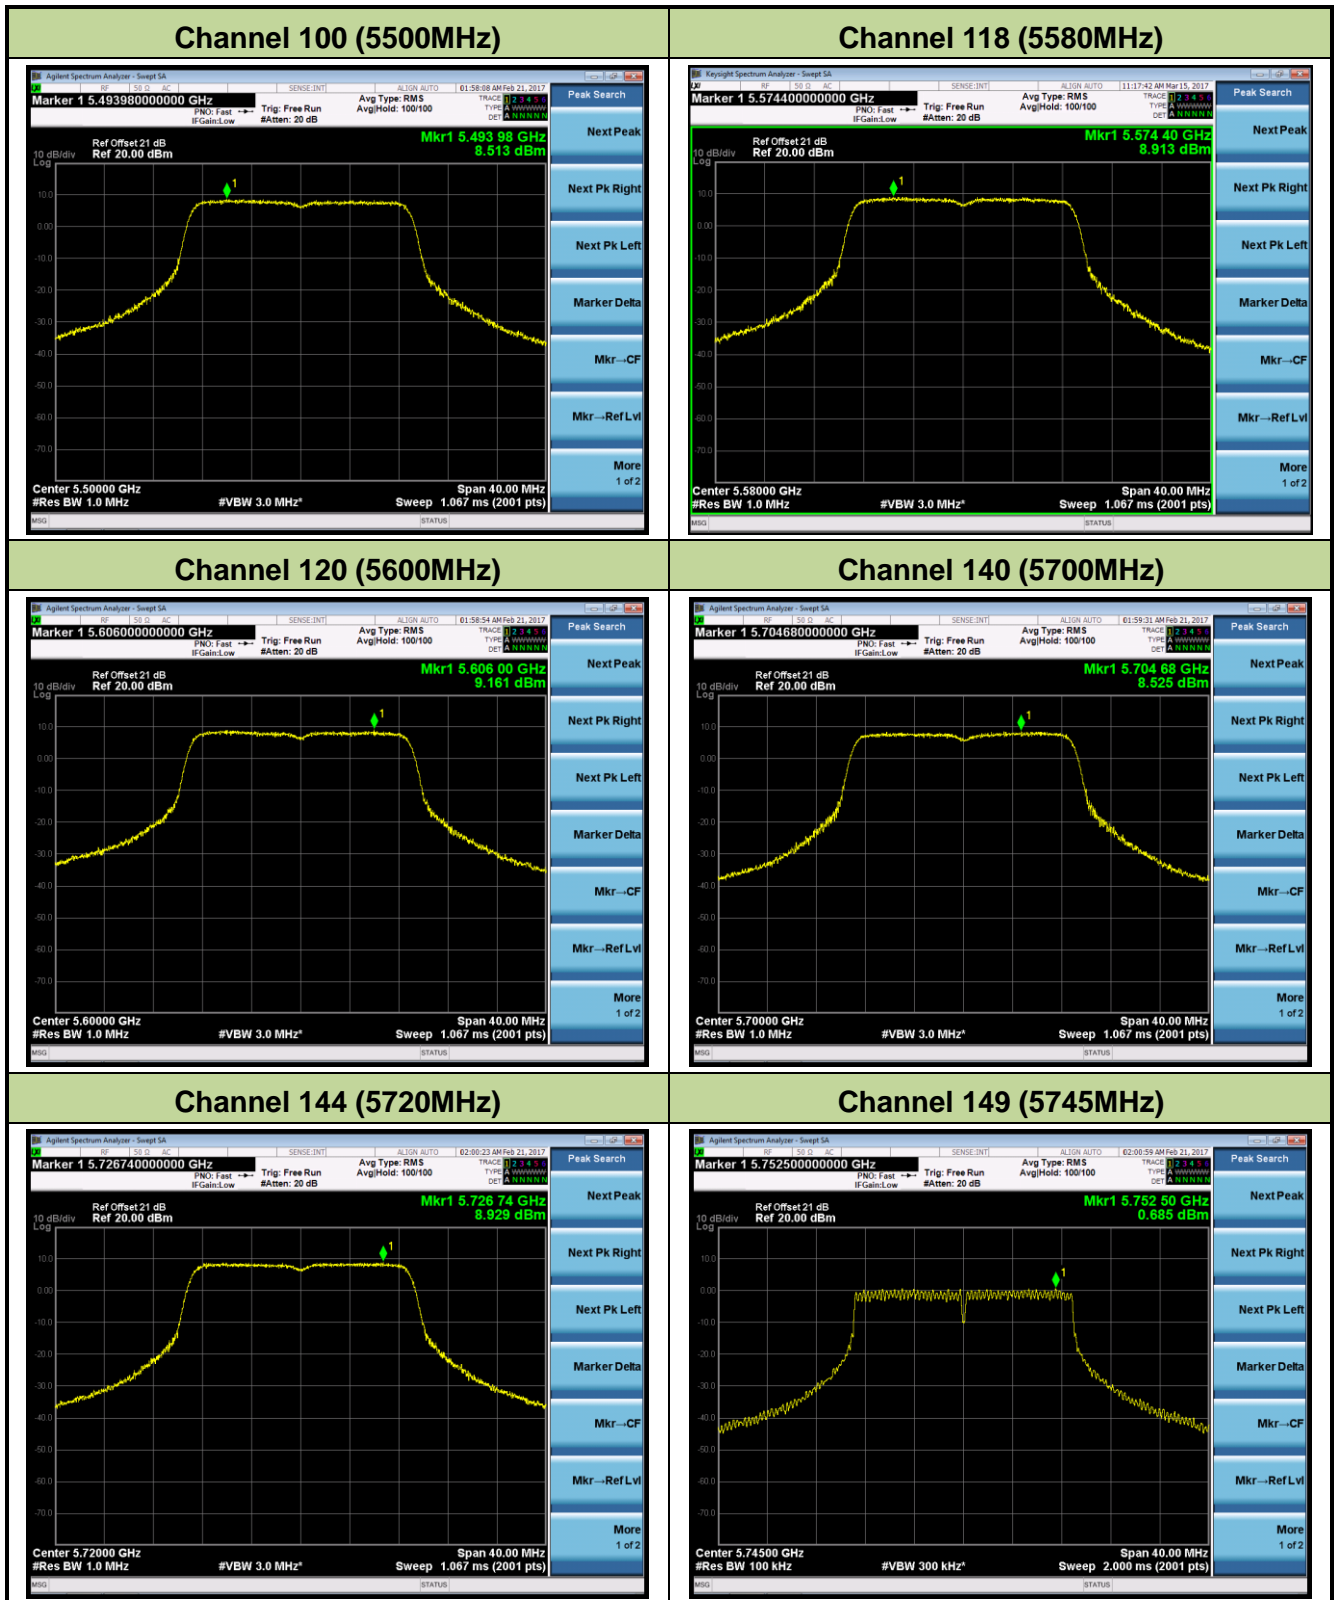

### 802.11n-HT40 Power Spectral Density - Ant 1

**Channel 38 (5190MHz)**

**Channel 46 (5230MHz)**

**Channel 54 (5270MHz)**

**Channel 62 (5310MHz)**

**Channel 102 (5510MHz)**

**Channel 110 (5550MHz)**

### 802.11ac-VHT20 Power Spectral Density - Ant 1

**Channel 36 (5180MHz)**

**Channel 44 (5220MHz)**

**Channel 48 (5240MHz)**

**Channel 52 (5260MHz)**

**Channel 60 (5300MHz)**

**Channel 64 (5320MHz)**

### 802.11ac-VHT40 Power Spectral Density - Ant 1

**Channel 38 (5190MHz)**

**Channel 46 (5230MHz)**

**Channel 54 (5270MHz)**

**Channel 62 (5310MHz)**

**Channel 102 (5510MHz)**

**Channel 110 (5550MHz)**

### 802.11ac-VHT80 Power Spectral Density - Ant 1

**Channel 42 (5210MHz)**

**Channel 58 (5290MHz)**

**Channel 106 (5530MHz)**

**Channel 122 (5610MHz)**

**Channel 138 (5690MHz)**

**Channel 155 (5775MHz)**