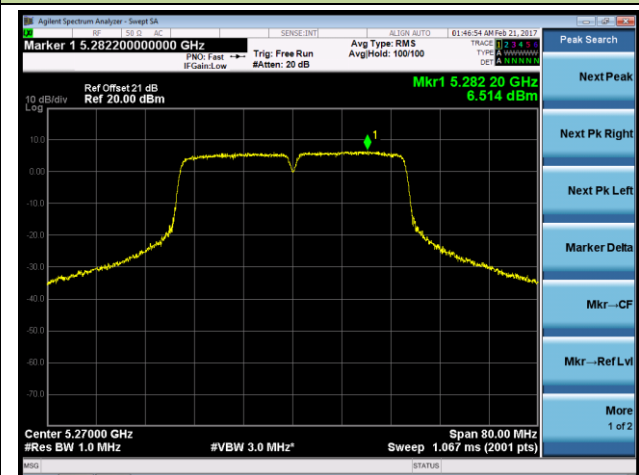

### 802.11n-HT40 Power Spectral Density - Ant 1

**Channel 38 (5190MHz)**

**Channel 46 (5230MHz)**

**Channel 54 (5270MHz)**

**Channel 62 (5310MHz)**

**Channel 102 (5510MHz)**

**Channel 110 (5550MHz)**

### 802.11ac-VHT20 Power Spectral Density - Ant 1

**Channel 36 (5180MHz)**

**Channel 44 (5220MHz)**

**Channel 48 (5240MHz)**

**Channel 52 (5260MHz)**

**Channel 60 (5300MHz)**

**Channel 64 (5320MHz)**