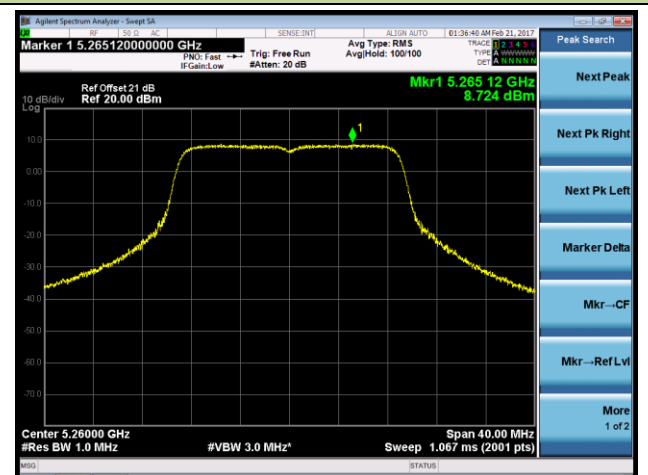

### 802.11n-HT20 Power Spectral Density - Ant 1

**Channel 36 (5180MHz)**

**Channel 44 (5220MHz)**

**Channel 48 (5240MHz)**

**Channel 52 (5260MHz)**

**Channel 60 (5300MHz)**

**Channel 64 (5320MHz)**