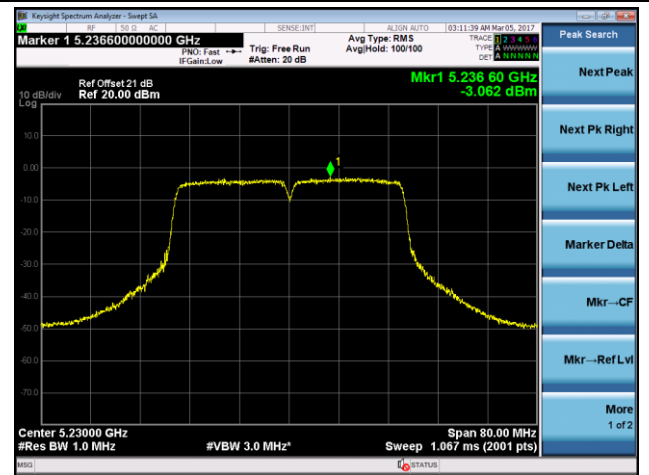

Channel 46 (5230MHz)