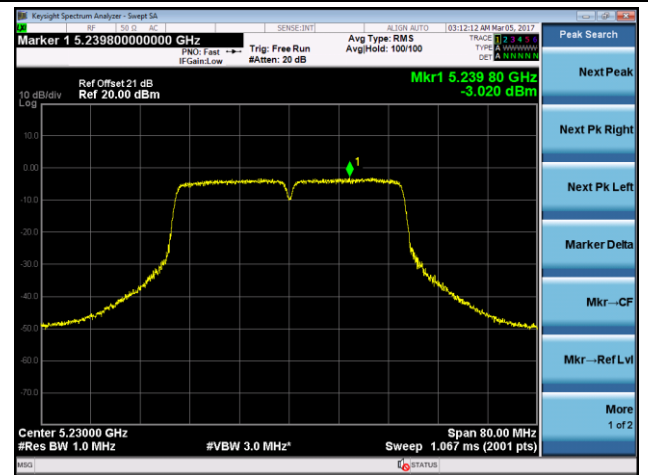

Channel 46 (5230MHz)