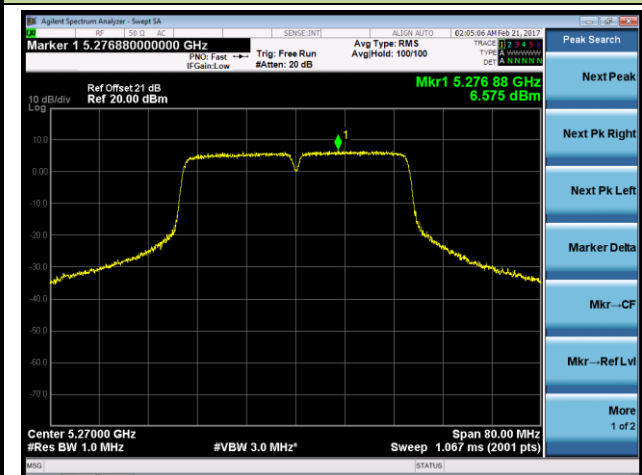

### 802.11ac-VHT40 Power Spectral Density - Ant 1

**Channel 38 (5190MHz)**

**Channel 46 (5230MHz)**

**Channel 54 (5270MHz)**

**Channel 62 (5310MHz)**

**Channel 102 (5510MHz)**

**Channel 110 (5550MHz)**

### 802.11ac-VHT80 Power Spectral Density - Ant 1

**Channel 42 (5210MHz)**

**Channel 58 (5290MHz)**

**Channel 106 (5530MHz)**

**Channel 122 (5610MHz)**

**Channel 138 (5690MHz)**

**Channel 155 (5775MHz)**