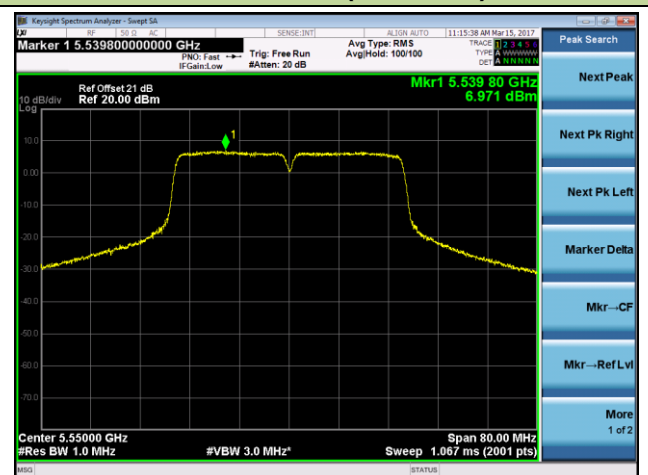

### 802.11ac-VHT40 Power Spectral Density - Ant 1

**Channel 38 (5190MHz)**

**Channel 46 (5230MHz)**

**Channel 54 (5270MHz)**

**Channel 62 (5310MHz)**

**Channel 102 (5510MHz)**

**Channel 110 (5550MHz)**

### 802.11ac-VHT80 Power Spectral Density - Ant 1

**Channel 42 (5210MHz)**

**Channel 58 (5290MHz)**

**Channel 106 (5530MHz)**

**Channel 122 (5610MHz)**

**Channel 138 (5690MHz)**

**Channel 155 (5775MHz)**