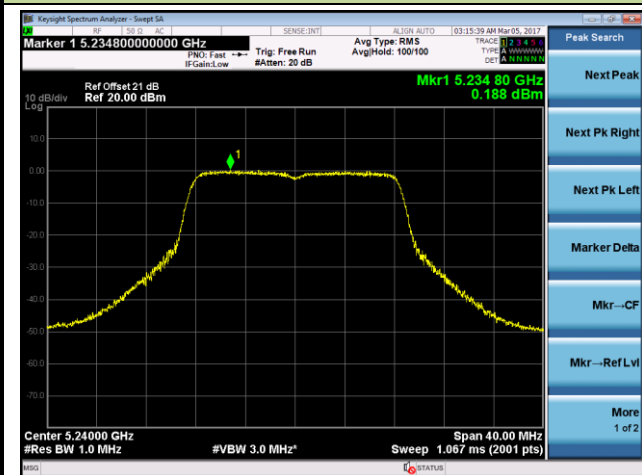

### 802.11ac-VHT80 Power Spectral Density - Ant 1

**Channel 42 (5210MHz)**

**Channel 58 (5290MHz)**

**Channel 106 (5530MHz)**

**Channel 122 (5610MHz)**

**Channel 138 (5690MHz)**

**Channel 155 (5775MHz)**

### 802.11a Power Spectral Density - Ant 2

**Channel 36 (5180MHz)**

**Channel 44 (5220MHz)**

**Channel 48 (5240MHz)**

**Channel 52 (5260MHz)**

**Channel 60 (5300MHz)**

**Channel 64 (5320MHz)**