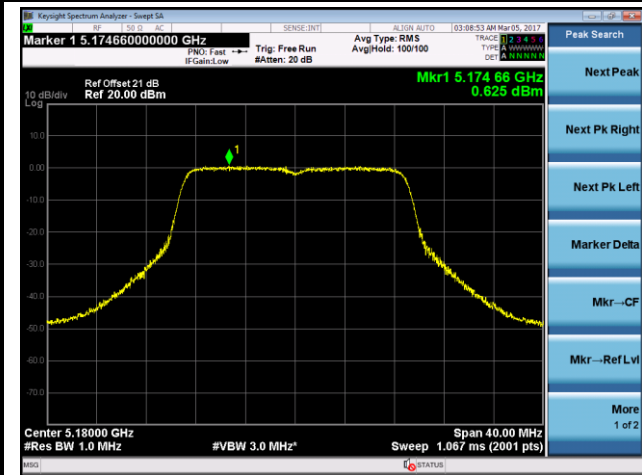

### 802.11n-HT20 Power Spectral Density - Ant 1

**Channel 36 (5180MHz)**

**Channel 44 (5220MHz)**

**Channel 48 (5240MHz)**

**Channel 52 (5260MHz)**

**Channel 60 (5300MHz)**

**Channel 64 (5320MHz)**