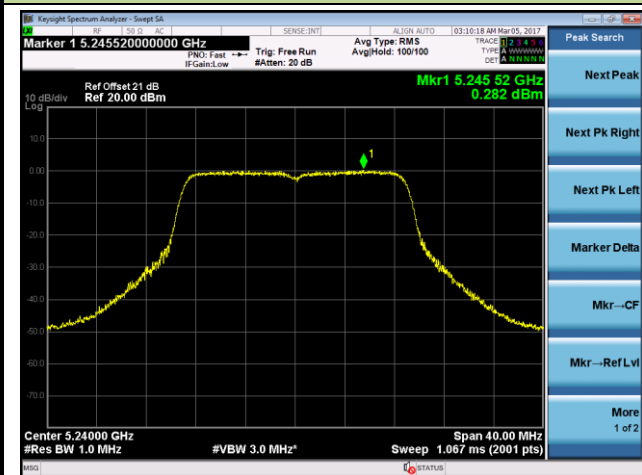

### 802.11ac-VHT20 Power Spectral Density - Ant 1

**Channel 36 (5180MHz)**

**Channel 44 (5220MHz)**

**Channel 48 (5240MHz)**

**Channel 52 (5260MHz)**

**Channel 60 (5300MHz)**

**Channel 64 (5320MHz)**

### 802.11ac-VHT40 Power Spectral Density - Ant 1

**Channel 38 (5190MHz)**

**Channel 46 (5230MHz)**

**Channel 54 (5270MHz)**

**Channel 62 (5310MHz)**

**Channel 102 (5510MHz)**

**Channel 110 (5550MHz)**