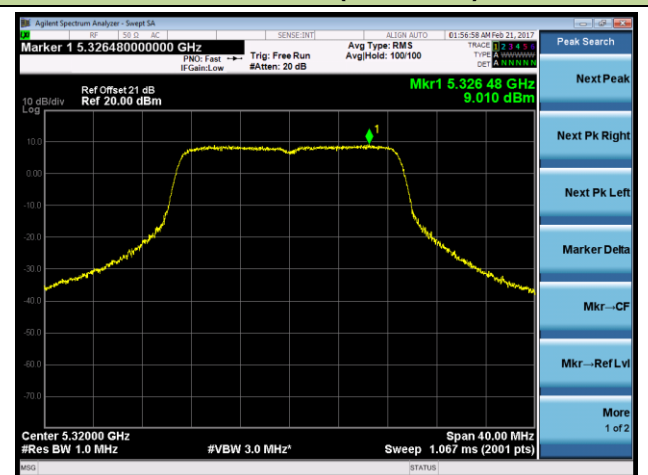

### 802.11ac-VHT20 Power Spectral Density - Ant 1

**Channel 36 (5180MHz)**

**Channel 44 (5220MHz)**

**Channel 48 (5240MHz)**

**Channel 52 (5260MHz)**

**Channel 60 (5300MHz)**

**Channel 64 (5320MHz)**