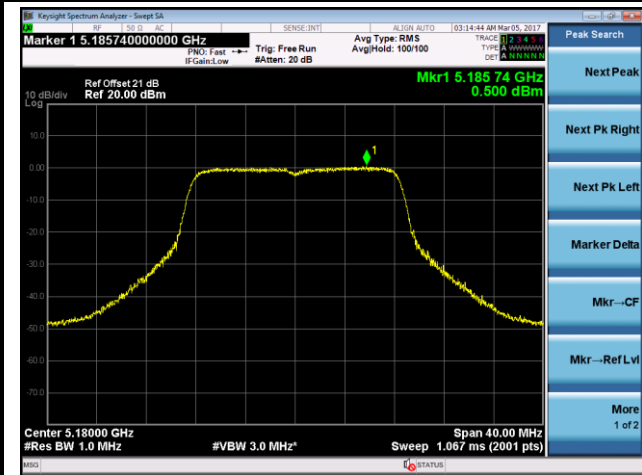

### 802.11ac-VHT40 Power Spectral Density - Ant 1

**Channel 38 (5190MHz)**

**Channel 46 (5230MHz)**

**Channel 54 (5270MHz)**

**Channel 62 (5310MHz)**

**Channel 102 (5510MHz)**

**Channel 110 (5550MHz)**

### 802.11ac-VHT80 Power Spectral Density - Ant 1

**Channel 42 (5210MHz)**

**Channel 58 (5290MHz)**

**Channel 106 (5530MHz)**

**Channel 122 (5610MHz)**

**Channel 138 (5690MHz)**

**Channel 155 (5775MHz)**

### 802.11a Power Spectral Density - Ant 2

**Channel 36 (5180MHz)**

**Channel 44 (5220MHz)**

**Channel 48 (5240MHz)**

**Channel 52 (5260MHz)**

**Channel 60 (5300MHz)**

**Channel 64 (5320MHz)**