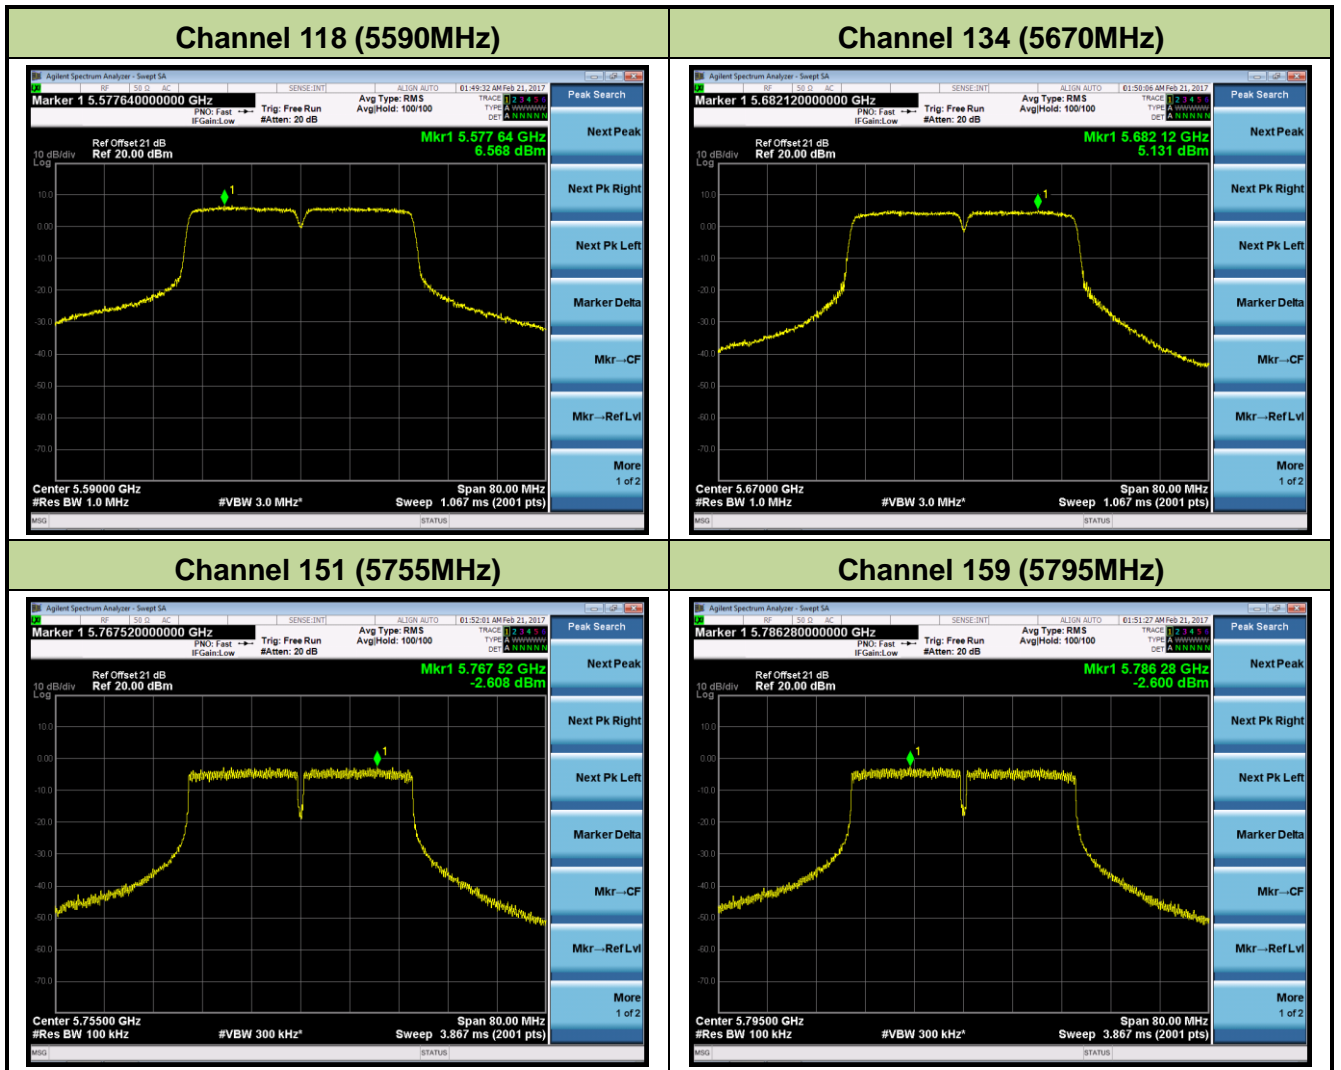

### 802.11n-HT20 Power Spectral Density - Ant 1

**Channel 36 (5180MHz)**

**Channel 44 (5220MHz)**

**Channel 48 (5240MHz)**

**Channel 52 (5260MHz)**

**Channel 60 (5300MHz)**

**Channel 64 (5320MHz)**

### 802.11n-HT40 Power Spectral Density - Ant 1

**Channel 38 (5190MHz)**

**Channel 46 (5230MHz)**

**Channel 54 (5270MHz)**

**Channel 62 (5310MHz)**

**Channel 102 (5510MHz)**

**Channel 110 (5550MHz)**

### 802.11ac-VHT20 Power Spectral Density - Ant 1

**Channel 36 (5180MHz)**

**Channel 44 (5220MHz)**

**Channel 48 (5240MHz)**

**Channel 52 (5260MHz)**

**Channel 60 (5300MHz)**

**Channel 64 (5320MHz)**

### 802.11ac-VHT40 Power Spectral Density - Ant 1

**Channel 38 (5190MHz)**

**Channel 46 (5230MHz)**

**Channel 54 (5270MHz)**

**Channel 62 (5310MHz)**

**Channel 102 (5510MHz)**

**Channel 110 (5550MHz)**