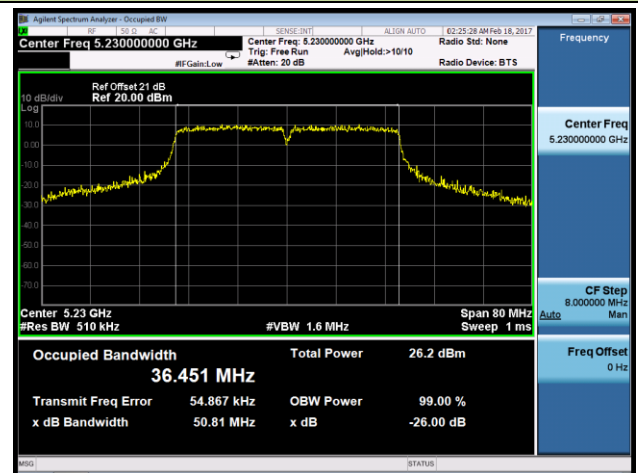

Channel 46 (5230MHz)