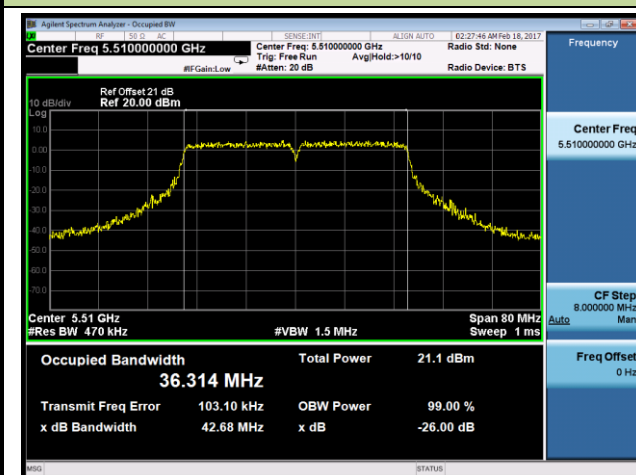

Channel 102 (5510MHz)