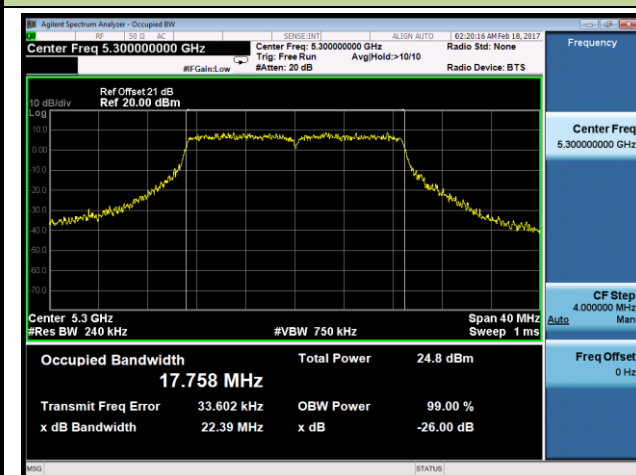

Channel 60 (5300MHz)