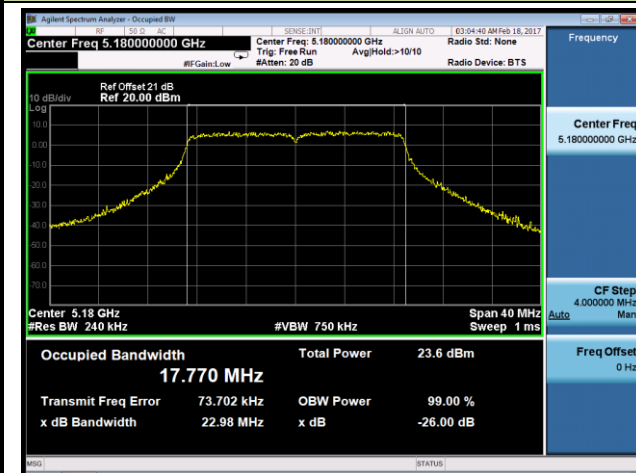

802.11ac-VHT20 26dB Bandwidth & 99% Bandwidth - Ant 2

Channel 36 (5180MHz)