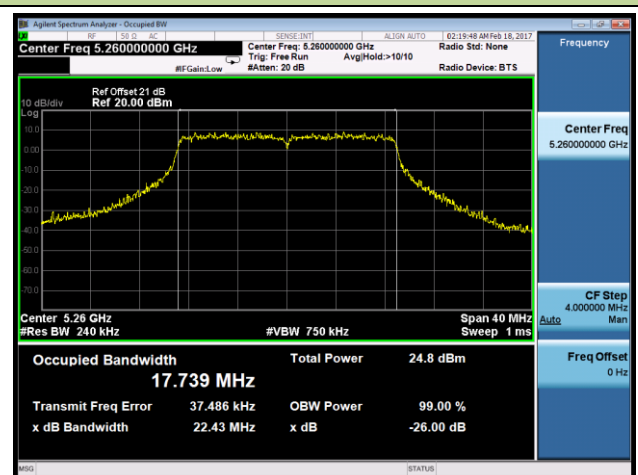

Channel 52 (5260MHz)