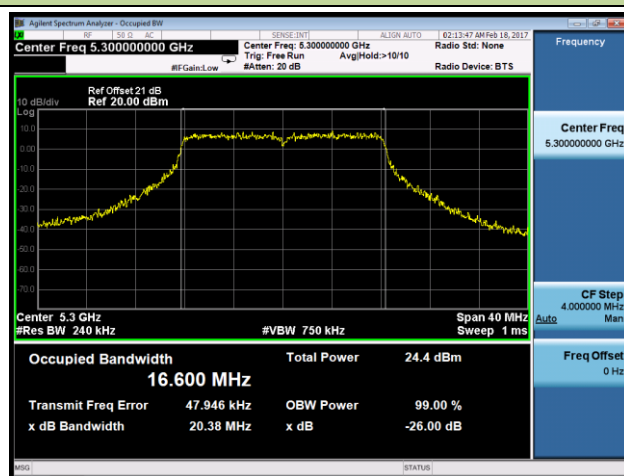

Channel 60 (5300MHz)