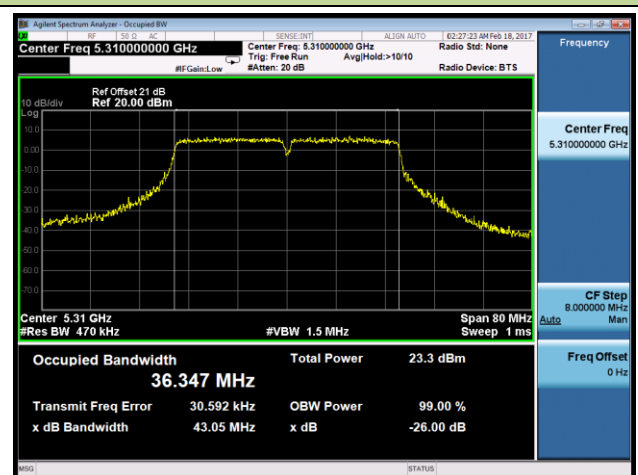

Channel 62 (5310MHz)