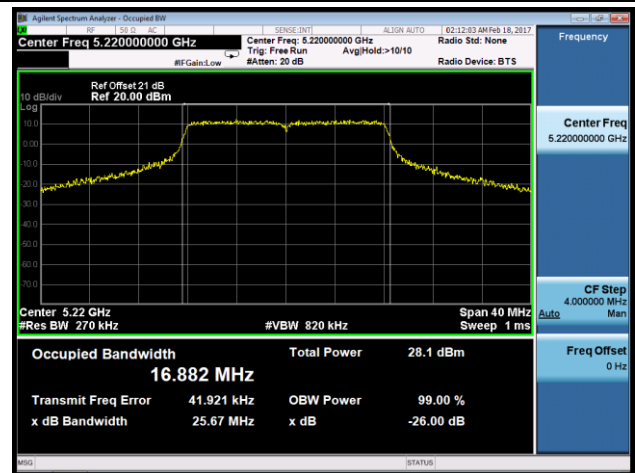

Channel 44 (5220MHz)