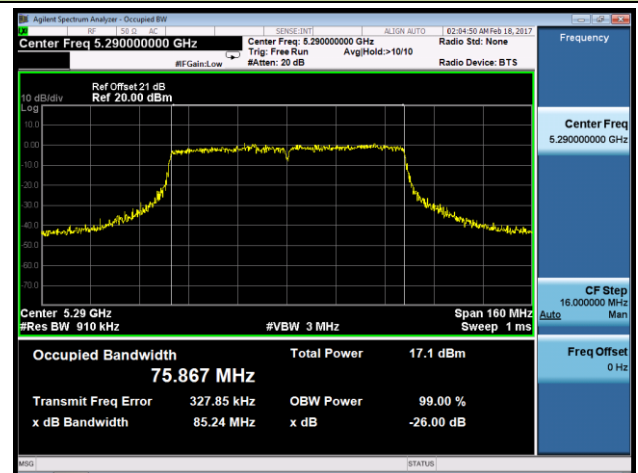

Channel 134 (5670MHz)

Channel 142 (5710MHz)

Channel 151 (5755MHz)

Channel 159 (5795MHz)

802.11ac-VHT80 26dB Bandwidth & 99% Bandwidth - Ant 1
Channel 42 (5210MHz)

Channel 58 (5290MHz)

Channel 106 (5530MHz)

Channel 122 (5610MHz)