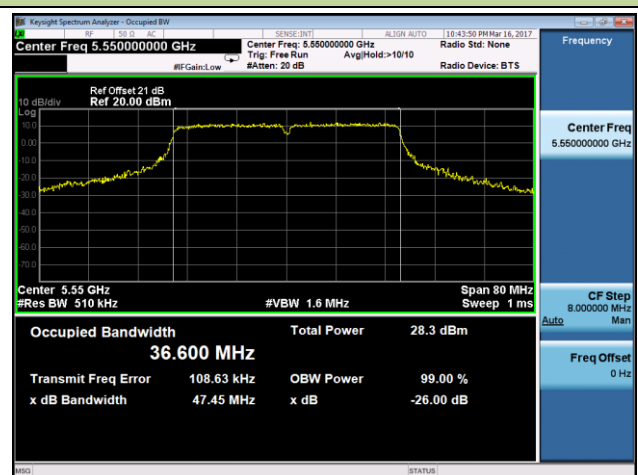

Channel 110 (5550MHz)