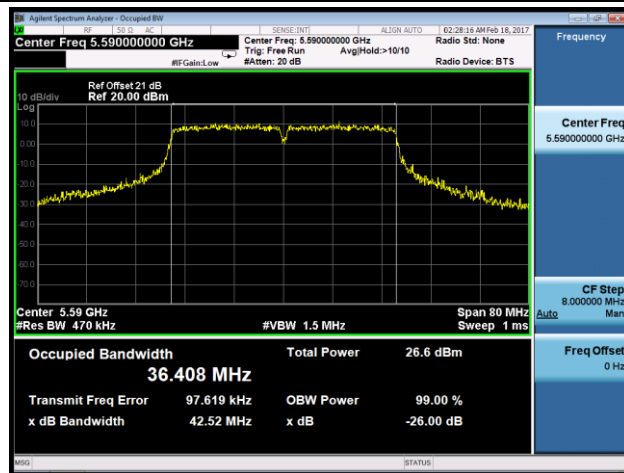

Channel 110 (5590MHz)