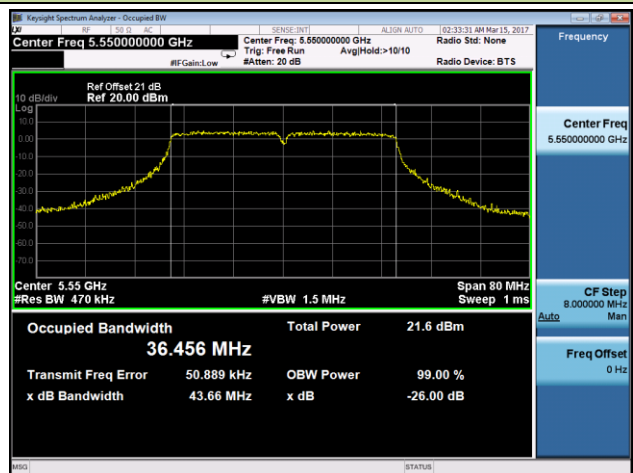

802.11ac-VHT40 26dB Bandwidth & 99% Bandwidth - Ant 1

Channel 38 (5190MHz)

Channel 46 (5230MHz)

Channel 54 (5270MHz)

Channel 62 (5310MHz)

Channel 102 (5510MHz)

Channel 110 (5550MHz)

Channel 118 (5590MHz)

Channel 134 (5670MHz)

Channel 142 (5710MHz)

Channel 151 (5755MHz)

Channel 159 (5795MHz)

802.11ac-VHT80 26dB Bandwidth & 99% Bandwidth - Ant 1
Channel 42 (5210MHz)

Channel 58 (5290MHz)

Channel 106 (5530MHz)

Channel 122 (5610MHz)