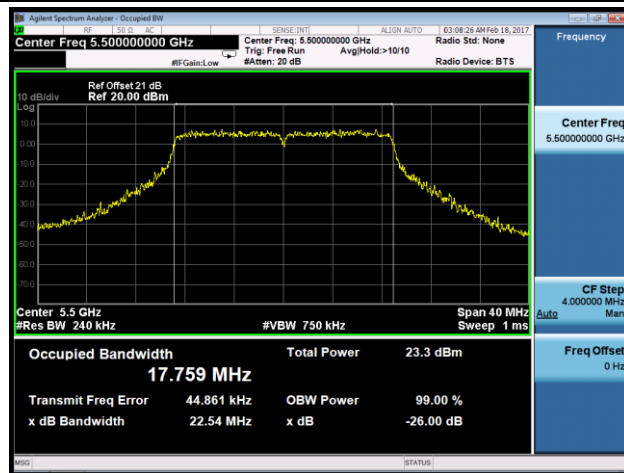

Channel 151 (5755 MHz)

Channel 159 (5795 MHz)

802.11ac-VHT20 26dB Bandwidth & 99% Bandwidth - Ant 2
Channel 36 (5180MHz)

Channel 44 (5220MHz)

Channel 48 (5240MHz)

Channel 52 (5260MHz)

Channel 60 (5300MHz)

Channel 64 (5320MHz)

Channel 100 (5500MHz)

Channel 116 (5580MHz)

Channel 120 (5600MHz)

Channel 140 (5700MHz)

Channel 144 (5720MHz)

Channel 149 (5745MHz)