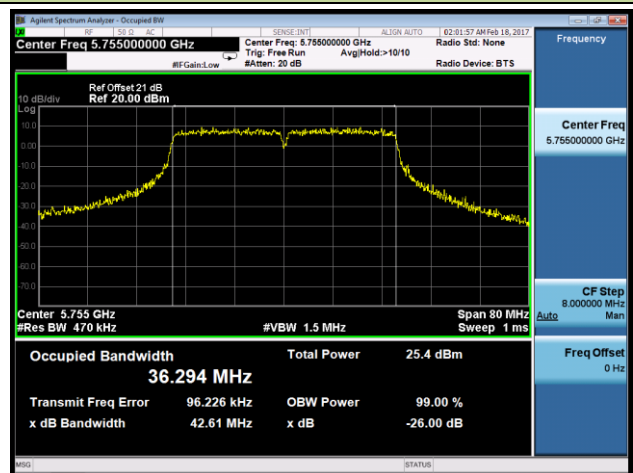

802.11ac-VHT40 26dB Bandwidth & 99% Bandwidth - Ant 1

Channel 38 (5190MHz)

Channel 46 (5230MHz)

Channel 54 (5270MHz)

Channel 62 (5310MHz)

Channel 102 (5510MHz)

Channel 110 (5550MHz)

Channel 118 (5590MHz)

Channel 134 (5670MHz)

Channel 142 (5710MHz)

Channel 151 (5755MHz)

Channel 159 (5795MHz)

802.11ac-VHT80 26dB Bandwidth & 99% Bandwidth - Ant 1
Channel 42 (5210MHz)

Channel 58 (5290MHz)

Channel 106 (5530MHz)

Channel 122 (5610MHz)