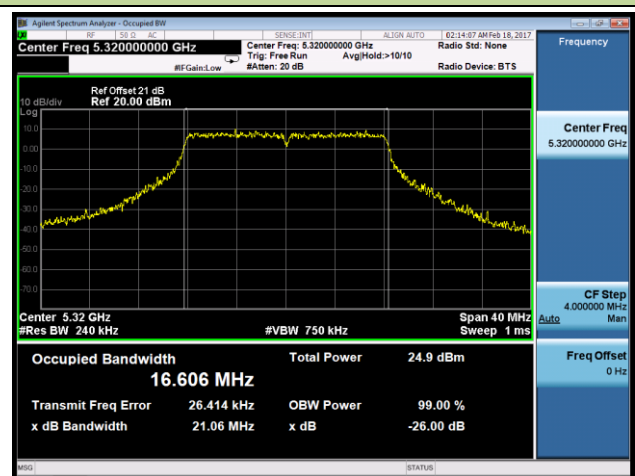

Channel 64 (5320MHz)