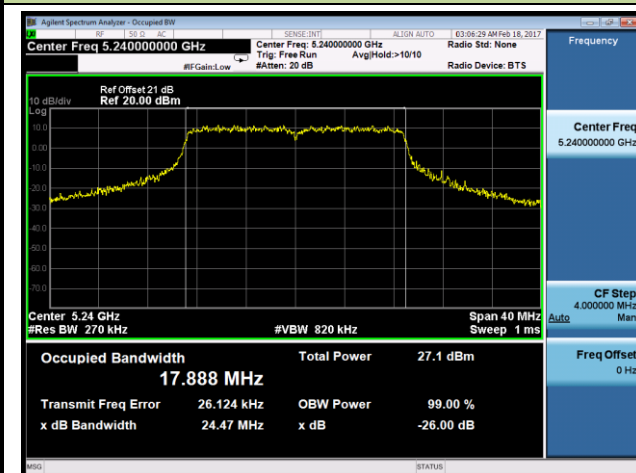

Channel 48 (5240MHz)