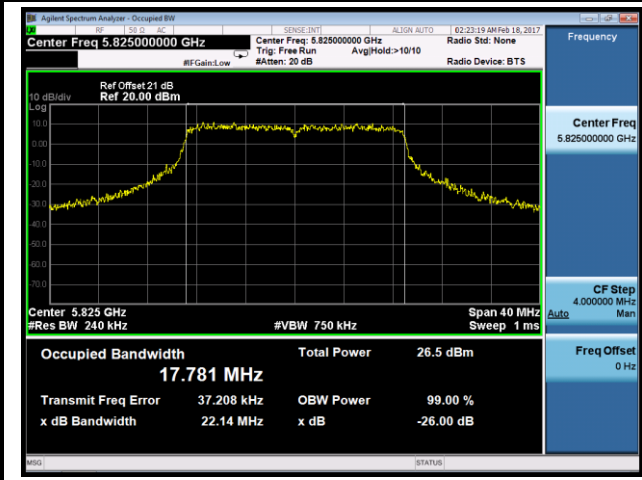

Channel 165 (5825MHz)