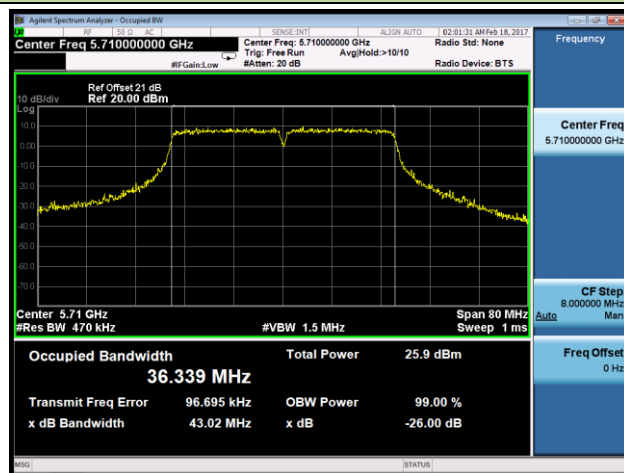

802.11ac-VHT40 26dB Bandwidth & 99% Bandwidth - Ant 1

Channel 38 (5190MHz)

Channel 46 (5230MHz)

Channel 54 (5270MHz)

Channel 62 (5310MHz)

Channel 102 (5510MHz)

Channel 110 (5550MHz)

Channel 118 (5590MHz)

Channel 134 (5670MHz)

Channel 142 (5710MHz)

Channel 151 (5755MHz)

Channel 159 (5795MHz)

802.11ac-VHT80 26dB Bandwidth & 99% Bandwidth - Ant 1
Channel 42 (5210MHz)

Channel 58 (5290MHz)

Channel 106 (5530MHz)

Channel 122 (5610MHz)