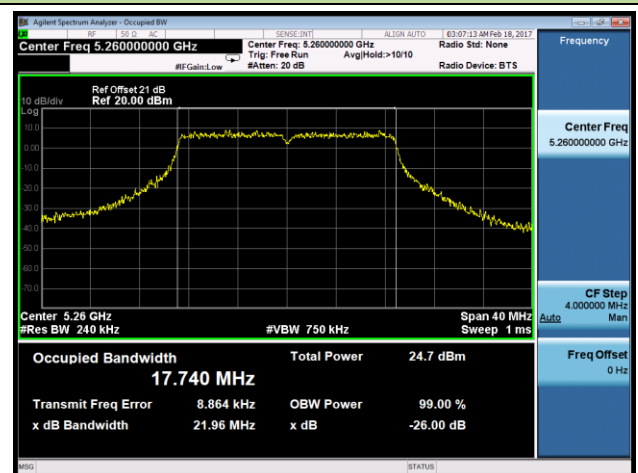

Channel 52 (5260MHz)