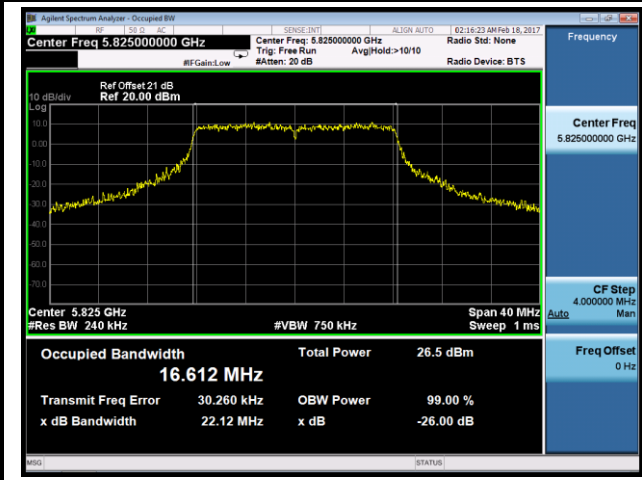

Channel 165 (5825MHz)