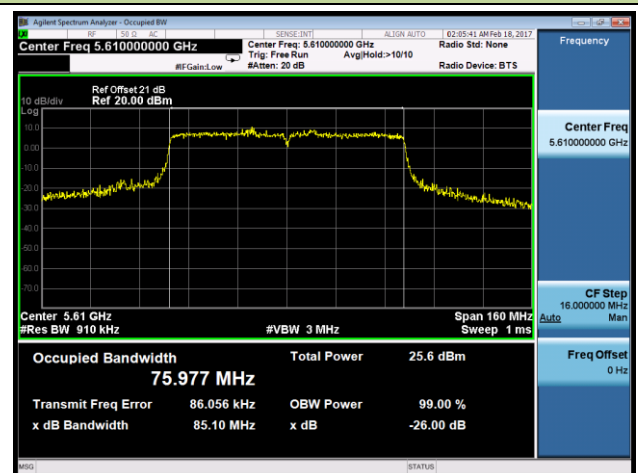

Channel 134 (5670MHz)

Channel 142 (5710MHz)

Channel 151 (5755MHz)

Channel 159 (5795MHz)

802.11ac-VHT80 26dB Bandwidth & 99% Bandwidth - Ant 1
Channel 42 (5210MHz)

Channel 58 (5290MHz)

Channel 106 (5530MHz)

Channel 122 (5610MHz)