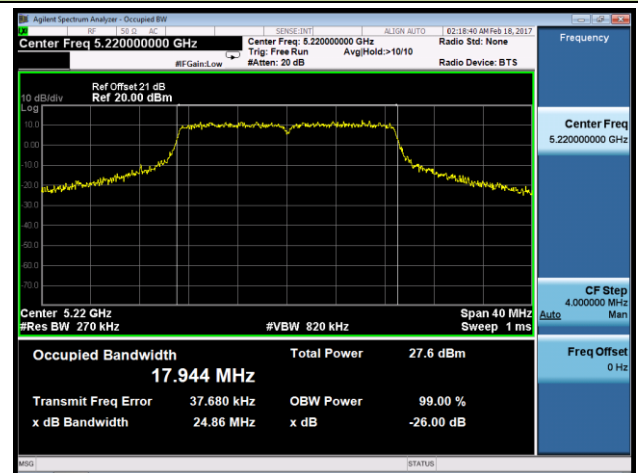

Channel 44 (5220MHz)