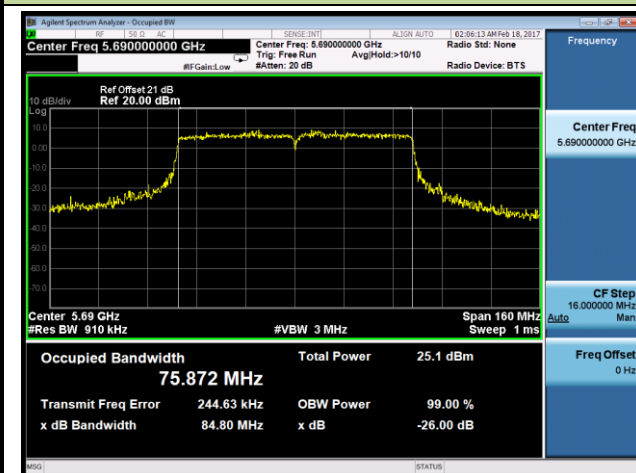

Channel 138 (5690MHz)