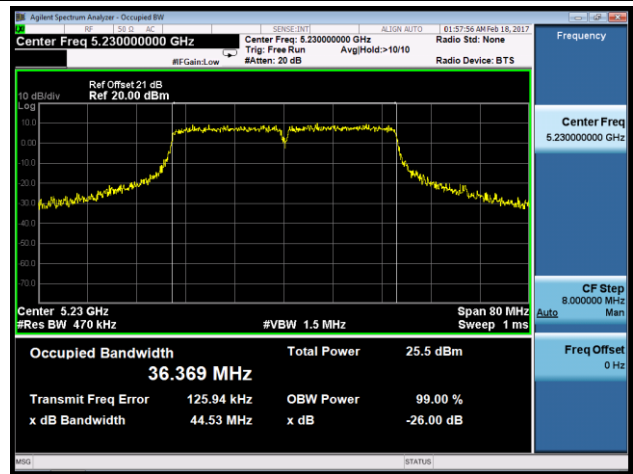

802.11ac-VHT40 26dB Bandwidth & 99% Bandwidth - Ant 1

Channel 38 (5190MHz)

Channel 46 (5230MHz)

Channel 54 (5270MHz)

Channel 62 (5310MHz)

Channel 102 (5510MHz)

Channel 110 (5550MHz)

Channel 118 (5590MHz)

Channel 134 (5670MHz)

Channel 142 (5710MHz)

Channel 151 (5755MHz)

Channel 159 (5795MHz)

802.11ac-VHT80 26dB Bandwidth & 99% Bandwidth - Ant 1
Channel 42 (5210MHz)

Channel 58 (5290MHz)

Channel 106 (5530MHz)

Channel 122 (5610MHz)