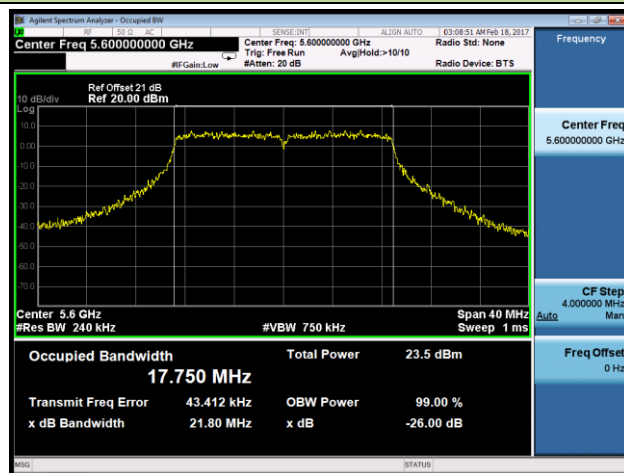

Channel 151 (5755 MHz)

Channel 159 (5795 MHz)

802.11ac-VHT20 26dB Bandwidth & 99% Bandwidth - Ant 2
Channel 36 (5180MHz)

Channel 44 (5220MHz)

Channel 48 (5240MHz)

Channel 52 (5260MHz)

Channel 60 (5300MHz)

Channel 64 (5320MHz)

Channel 100 (5500MHz)

Channel 116 (5580MHz)

Channel 120 (5600MHz)

Channel 140 (5700MHz)

Channel 144 (5720MHz)

Channel 149 (5745MHz)