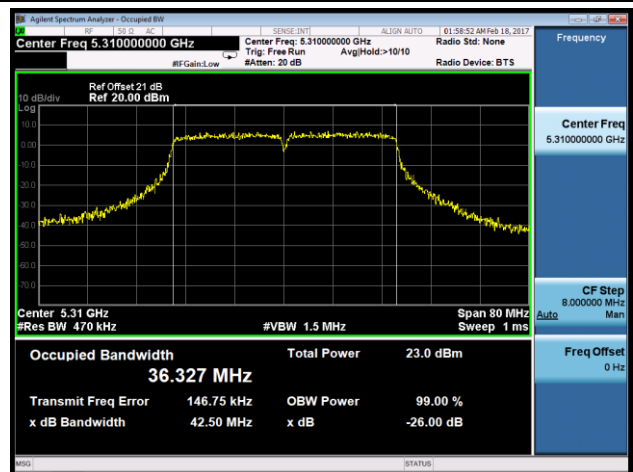

802.11ac-VHT40 26dB Bandwidth & 99% Bandwidth - Ant 1

Channel 38 (5190MHz)

Channel 46 (5230MHz)

Channel 54 (5270MHz)

Channel 62 (5310MHz)

Channel 102 (5510MHz)

Channel 110 (5550MHz)

Channel 118 (5590MHz)

Channel 134 (5670MHz)

Channel 142 (5710MHz)

Channel 151 (5755MHz)

Channel 159 (5795MHz)

802.11ac-VHT80 26dB Bandwidth & 99% Bandwidth - Ant 1
Channel 42 (5210MHz)

Channel 58 (5290MHz)

Channel 106 (5530MHz)

Channel 122 (5610MHz)