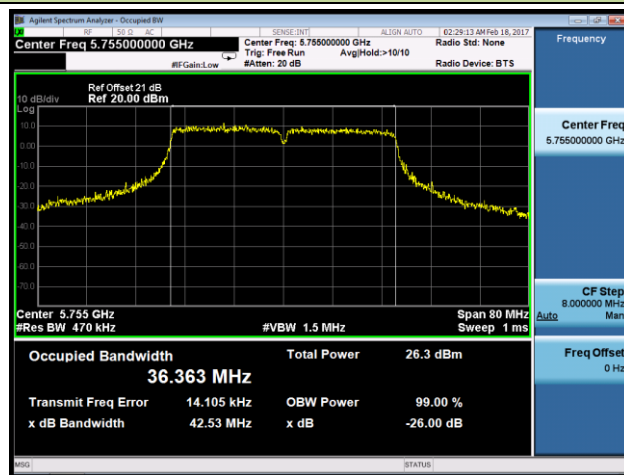

Channel 151 (5755 MHz)