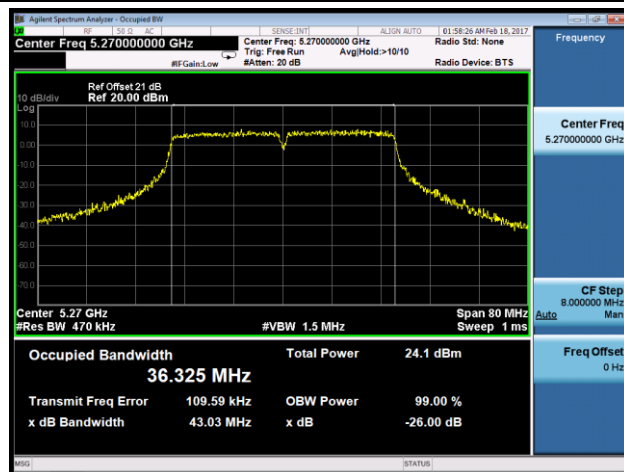

802.11ac-VHT40 26dB Bandwidth & 99% Bandwidth - Ant 1

Channel 38 (5190MHz)

Channel 46 (5230MHz)

Channel 54 (5270MHz)

Channel 62 (5310MHz)

Channel 102 (5510MHz)

Channel 110 (5550MHz)

Channel 118 (5590MHz)

Channel 134 (5670MHz)

Channel 142 (5710MHz)

Channel 151 (5755MHz)

Channel 159 (5795MHz)

802.11ac-VHT80 26dB Bandwidth & 99% Bandwidth - Ant 1
Channel 42 (5210MHz)

Channel 58 (5290MHz)

Channel 106 (5530MHz)

Channel 122 (5610MHz)