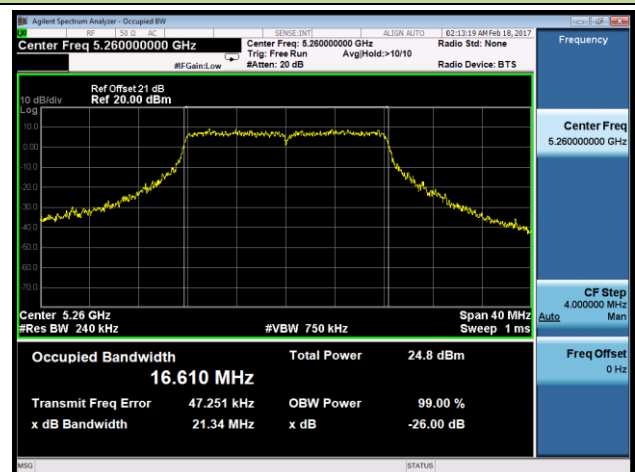

Channel 52 (5260MHz)