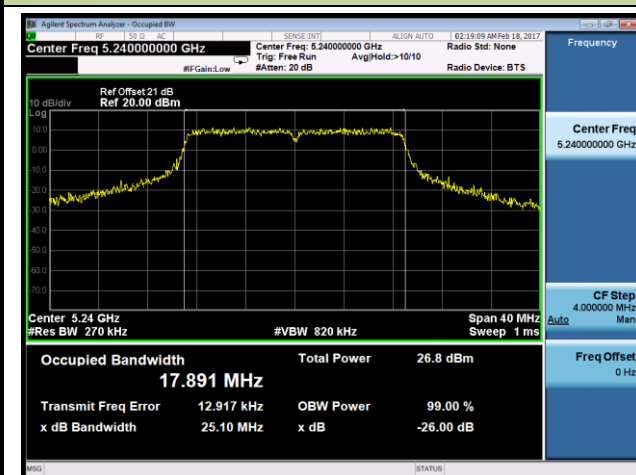

Channel 48 (5240MHz)