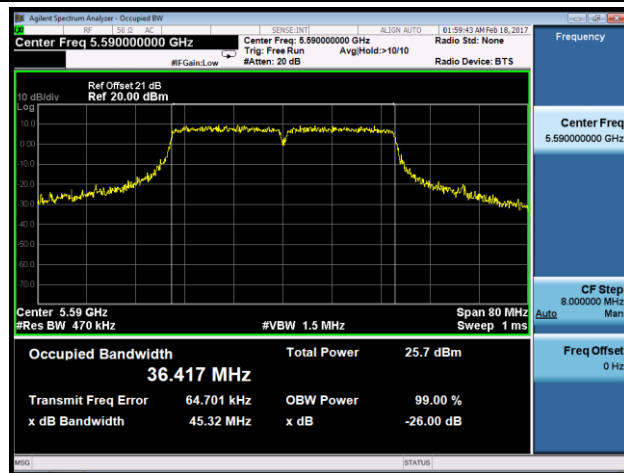

802.11ac-VHT40 26dB Bandwidth & 99% Bandwidth - Ant 1

Channel 38 (5190MHz)

Channel 46 (5230MHz)

Channel 54 (5270MHz)

Channel 62 (5310MHz)

Channel 102 (5510MHz)

Channel 110 (5550MHz)

Channel 118 (5590MHz)

Channel 134 (5670MHz)

Channel 142 (5710MHz)

Channel 151 (5755MHz)

Channel 159 (5795MHz)

802.11ac-VHT80 26dB Bandwidth & 99% Bandwidth - Ant 1
Channel 42 (5210MHz)

Channel 58 (5290MHz)

Channel 106 (5530MHz)

Channel 122 (5610MHz)