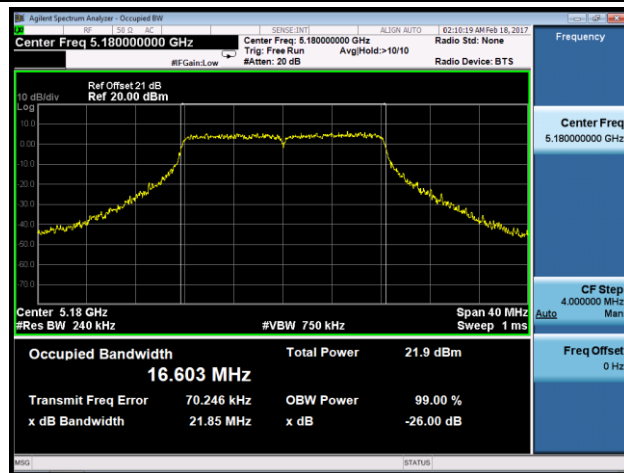

802.11a 26dB Bandwidth & 99% Bandwidth - Ant 2

Channel 36 (5180MHz)