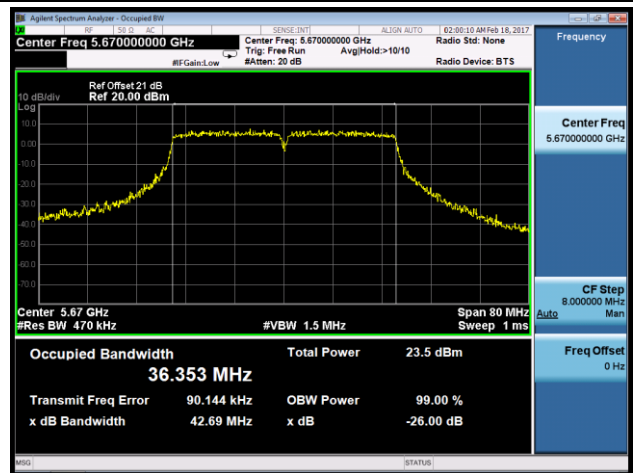

802.11ac-VHT40 26dB Bandwidth & 99% Bandwidth - Ant 1

Channel 38 (5190MHz)

Channel 46 (5230MHz)

Channel 54 (5270MHz)

Channel 62 (5310MHz)

Channel 102 (5510MHz)

Channel 110 (5550MHz)

Channel 118 (5590MHz)

Channel 134 (5670MHz)

Channel 142 (5710MHz)

Channel 151 (5755MHz)

Channel 159 (5795MHz)

802.11ac-VHT80 26dB Bandwidth & 99% Bandwidth - Ant 1
Channel 42 (5210MHz)

Channel 58 (5290MHz)

Channel 106 (5530MHz)

Channel 122 (5610MHz)