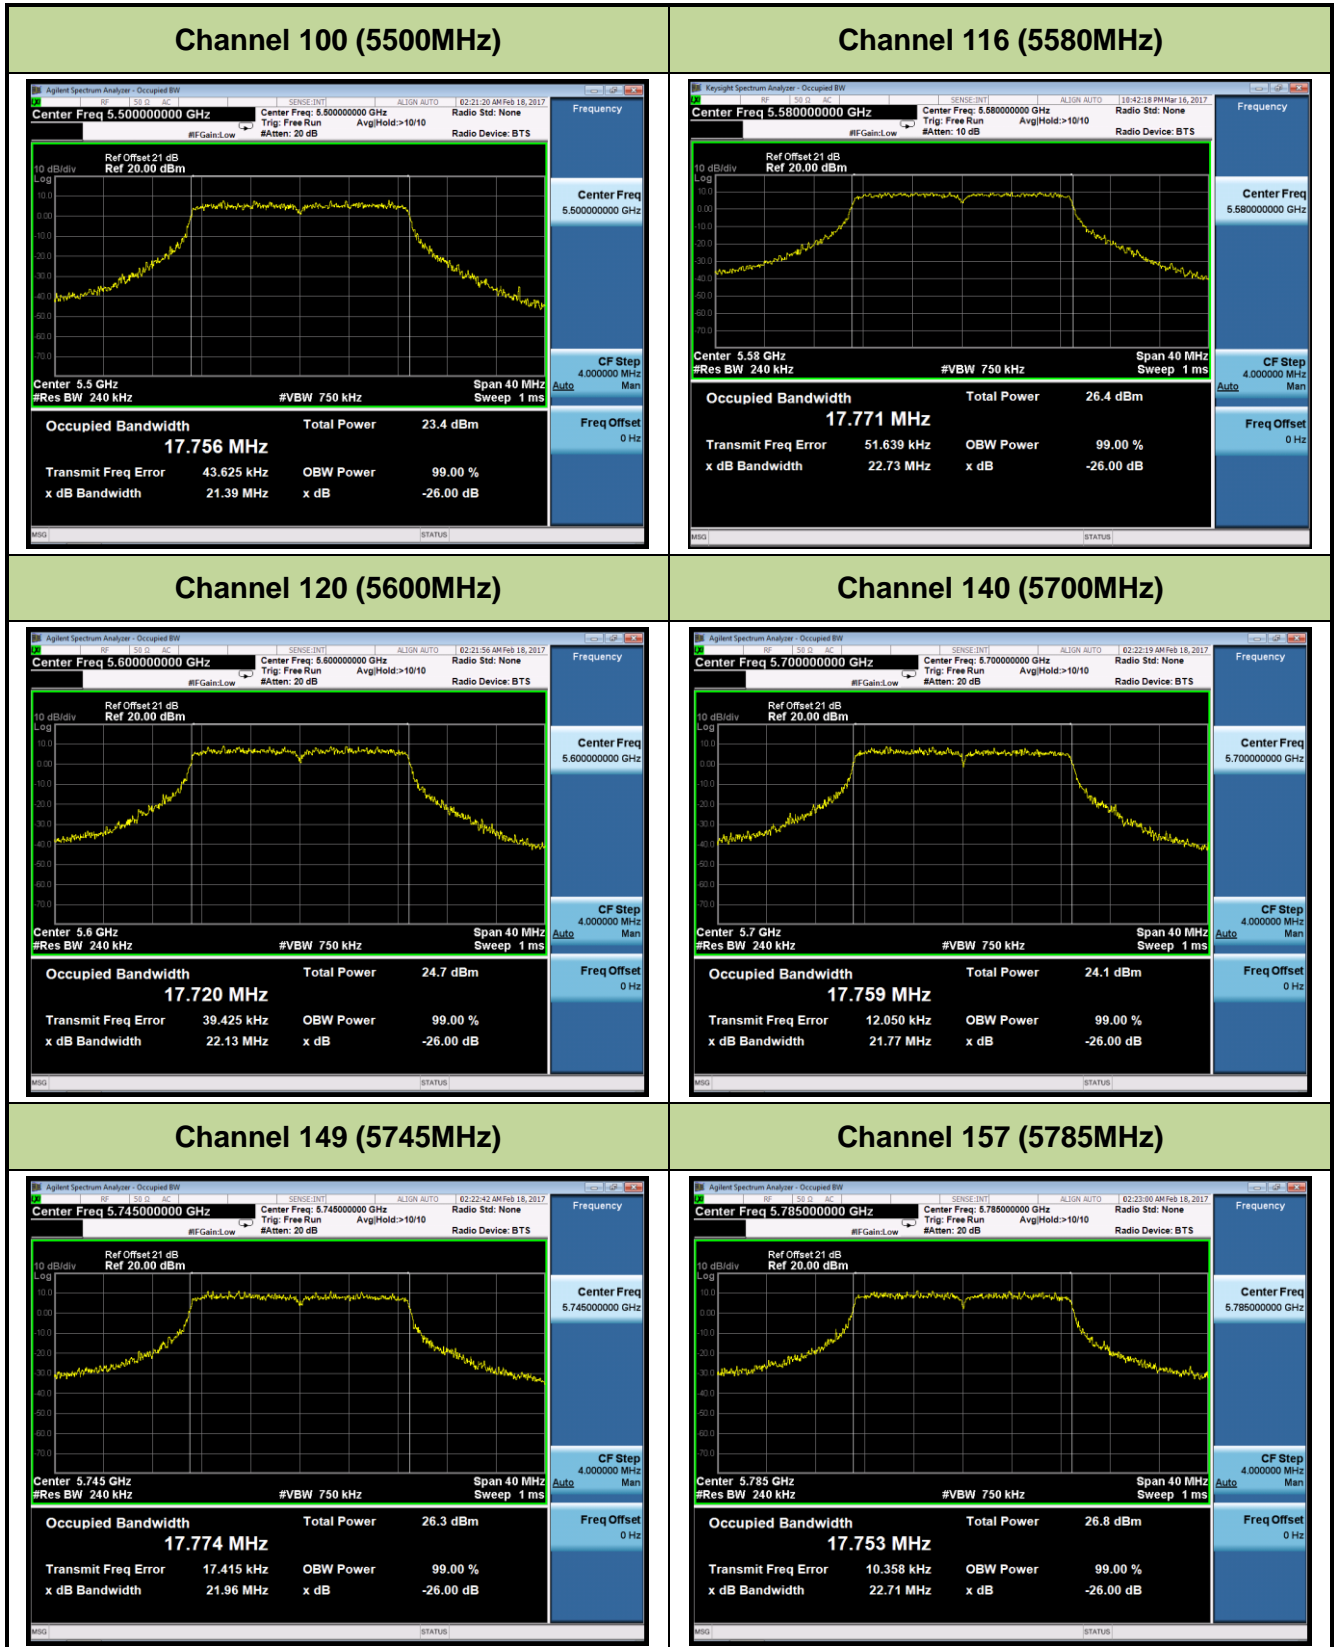

Channel 134 (5670MHz)

Channel 142 (5710MHz)

Channel 151 (5755MHz)

Channel 159 (5795MHz)

802.11ac-VHT80 26dB Bandwidth & 99% Bandwidth - Ant 1
Channel 42 (5210MHz)

Channel 58 (5290MHz)

Channel 106 (5530MHz)

Channel 122 (5610MHz)

Channel 138 (5690MHz)

Channel 155 (5775MHz)

802.11a 26dB Bandwidth & 99% Bandwidth - Ant 2
Channel 36 (5180MHz)

Channel 44 (5220MHz)

Channel 48 (5240MHz)

Channel 52 (5260MHz)

Channel 60 (5300MHz)

Channel 64 (5320MHz)

Channel 165 (5825MHz)

802.11n-HT20 26dB Bandwidth & 99% Bandwidth - Ant 2
Channel 36 (5180MHz)

Channel 44 (5220MHz)

Channel 48 (5240MHz)

Channel 52 (5260MHz)

Channel 60 (5300MHz)

Channel 64 (5320MHz)

Channel 165 (5825MHz)

Channel 151 (5755 MHz)

Channel 159 (5795 MHz)

802.11ac-VHT20 26dB Bandwidth & 99% Bandwidth - Ant 2
Channel 36 (5180MHz)

Channel 44 (5220MHz)

Channel 48 (5240MHz)

Channel 52 (5260MHz)

Channel 60 (5300MHz)

Channel 64 (5320MHz)