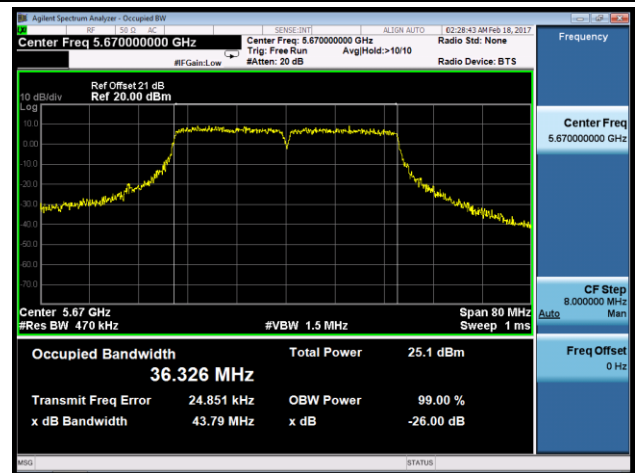

Channel 134 (5670MHz)