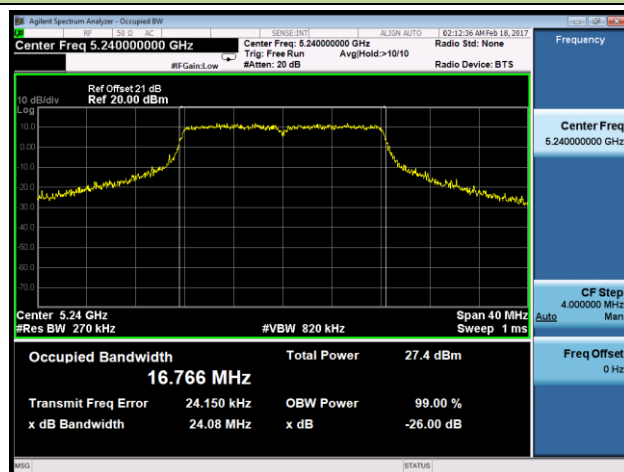

Channel 48 (5240MHz)