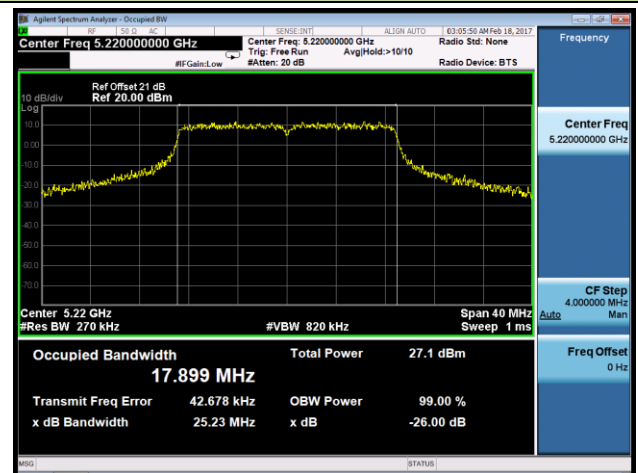

Channel 44 (5220MHz)