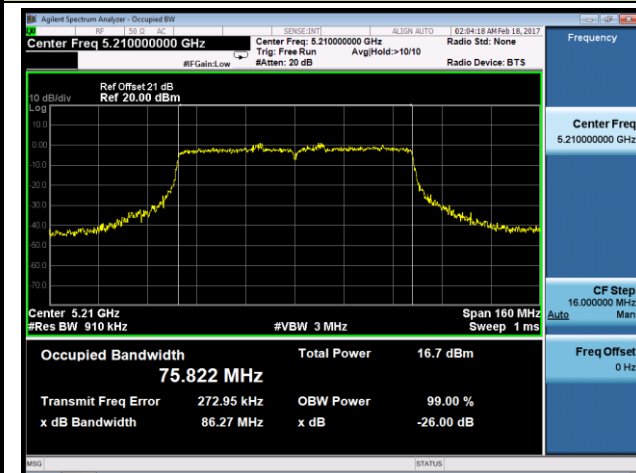

Channel 134 (5670MHz)

Channel 142 (5710MHz)

Channel 151 (5755MHz)

Channel 159 (5795MHz)

802.11ac-VHT80 26dB Bandwidth & 99% Bandwidth - Ant 1
Channel 42 (5210MHz)

Channel 58 (5290MHz)

Channel 106 (5530MHz)

Channel 122 (5610MHz)

Channel 138 (5690MHz)

Channel 155 (5775MHz)

802.11a 26dB Bandwidth & 99% Bandwidth - Ant 2
Channel 36 (5180MHz)

Channel 44 (5220MHz)

Channel 48 (5240MHz)

Channel 52 (5260MHz)

Channel 60 (5300MHz)

Channel 64 (5320MHz)