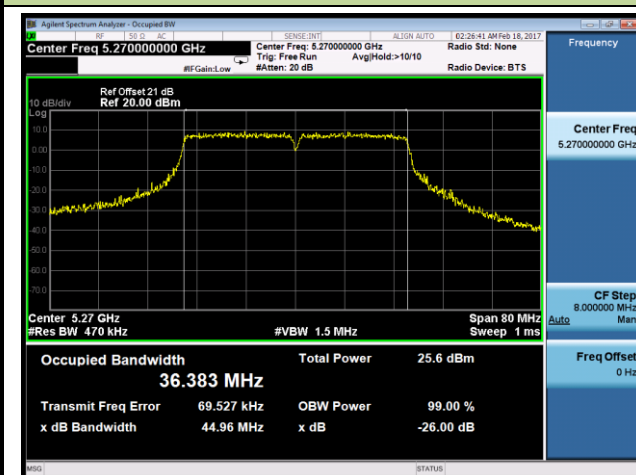

Channel 54 (5270MHz)