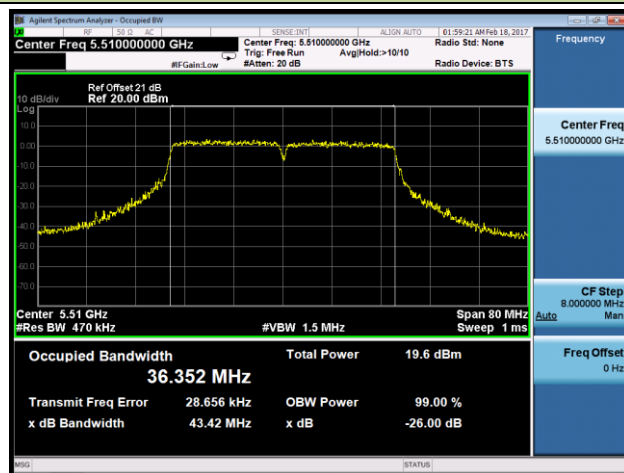

802.11ac-VHT40 26dB Bandwidth & 99% Bandwidth - Ant 1

Channel 38 (5190MHz)

Channel 46 (5230MHz)

Channel 54 (5270MHz)

Channel 62 (5310MHz)

Channel 102 (5510MHz)

Channel 110 (5550MHz)

Channel 118 (5590MHz)

Channel 134 (5670MHz)

Channel 142 (5710MHz)

Channel 151 (5755MHz)

Channel 159 (5795MHz)

802.11ac-VHT80 26dB Bandwidth & 99% Bandwidth - Ant 1
Channel 42 (5210MHz)

Channel 58 (5290MHz)

Channel 106 (5530MHz)

Channel 122 (5610MHz)