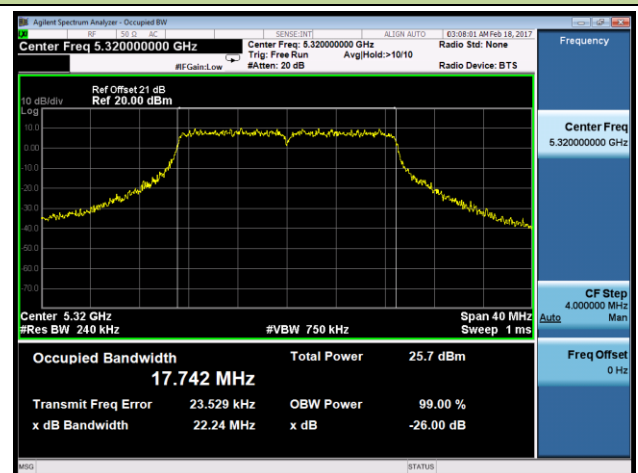

Channel 64 (5320MHz)