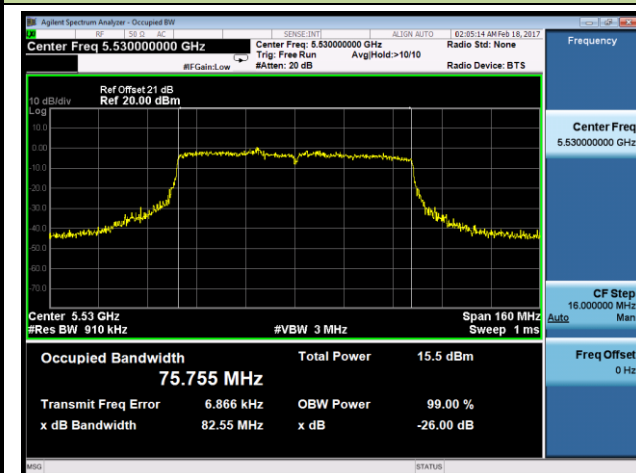

Channel 134 (5670MHz)

Channel 142 (5710MHz)

Channel 151 (5755MHz)

Channel 159 (5795MHz)

802.11ac-VHT80 26dB Bandwidth & 99% Bandwidth - Ant 1
Channel 42 (5210MHz)

Channel 58 (5290MHz)

Channel 106 (5530MHz)

Channel 122 (5610MHz)

Channel 138 (5690MHz)

Channel 155 (5775MHz)

802.11a 26dB Bandwidth & 99% Bandwidth - Ant 2
Channel 36 (5180MHz)

Channel 44 (5220MHz)

Channel 48 (5240MHz)

Channel 52 (5260MHz)

Channel 60 (5300MHz)

Channel 64 (5320MHz)