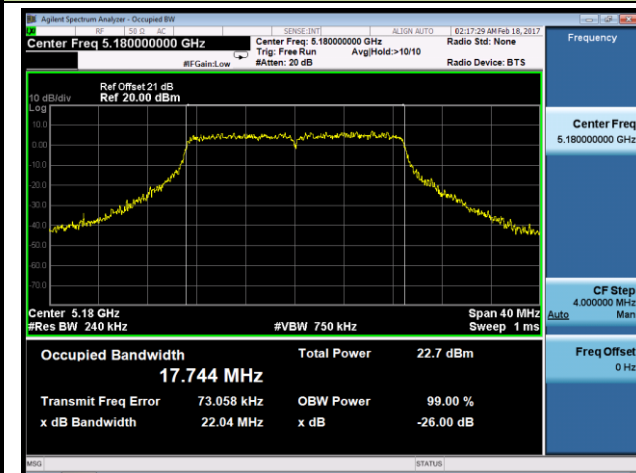

802.11n-HT20 26dB Bandwidth & 99% Bandwidth - Ant 2

Channel 36 (5180MHz)