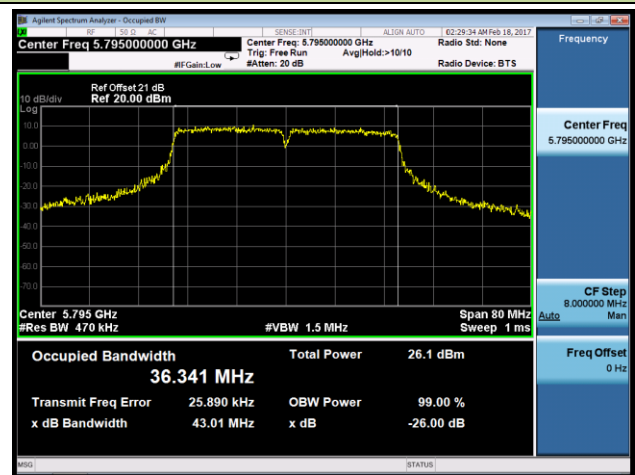

Channel 159 (5795 MHz)