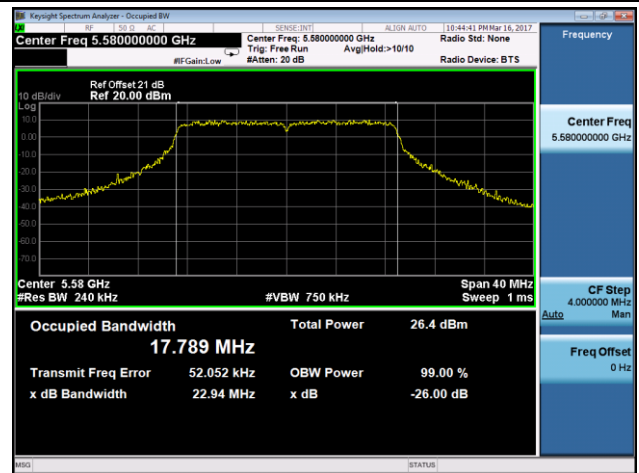

Channel 151 (5755 MHz)

Channel 159 (5795 MHz)

802.11ac-VHT20 26dB Bandwidth & 99% Bandwidth - Ant 2
Channel 36 (5180MHz)

Channel 44 (5220MHz)

Channel 48 (5240MHz)

Channel 52 (5260MHz)

Channel 60 (5300MHz)

Channel 64 (5320MHz)

Channel 100 (5500MHz)

Channel 116 (5580MHz)

Channel 120 (5600MHz)

Channel 140 (5700MHz)

Channel 144 (5720MHz)

Channel 149 (5745MHz)