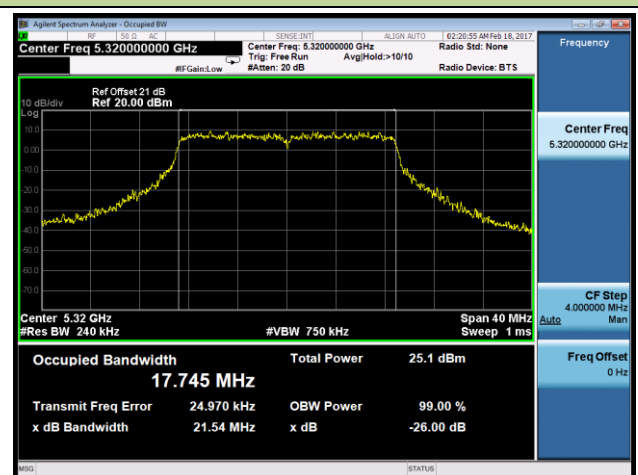

Channel 64 (5320MHz)