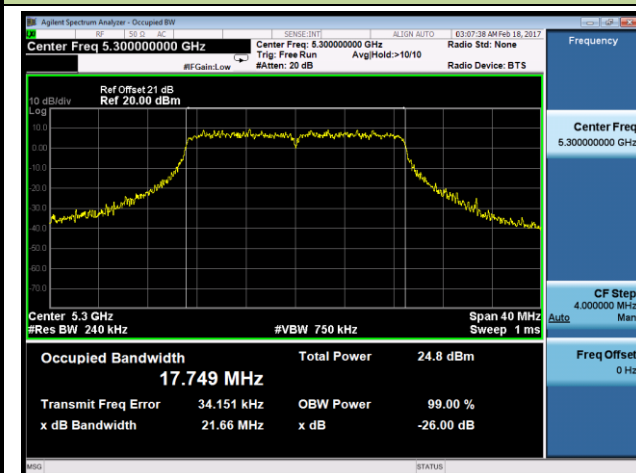

Channel 60 (5300MHz)