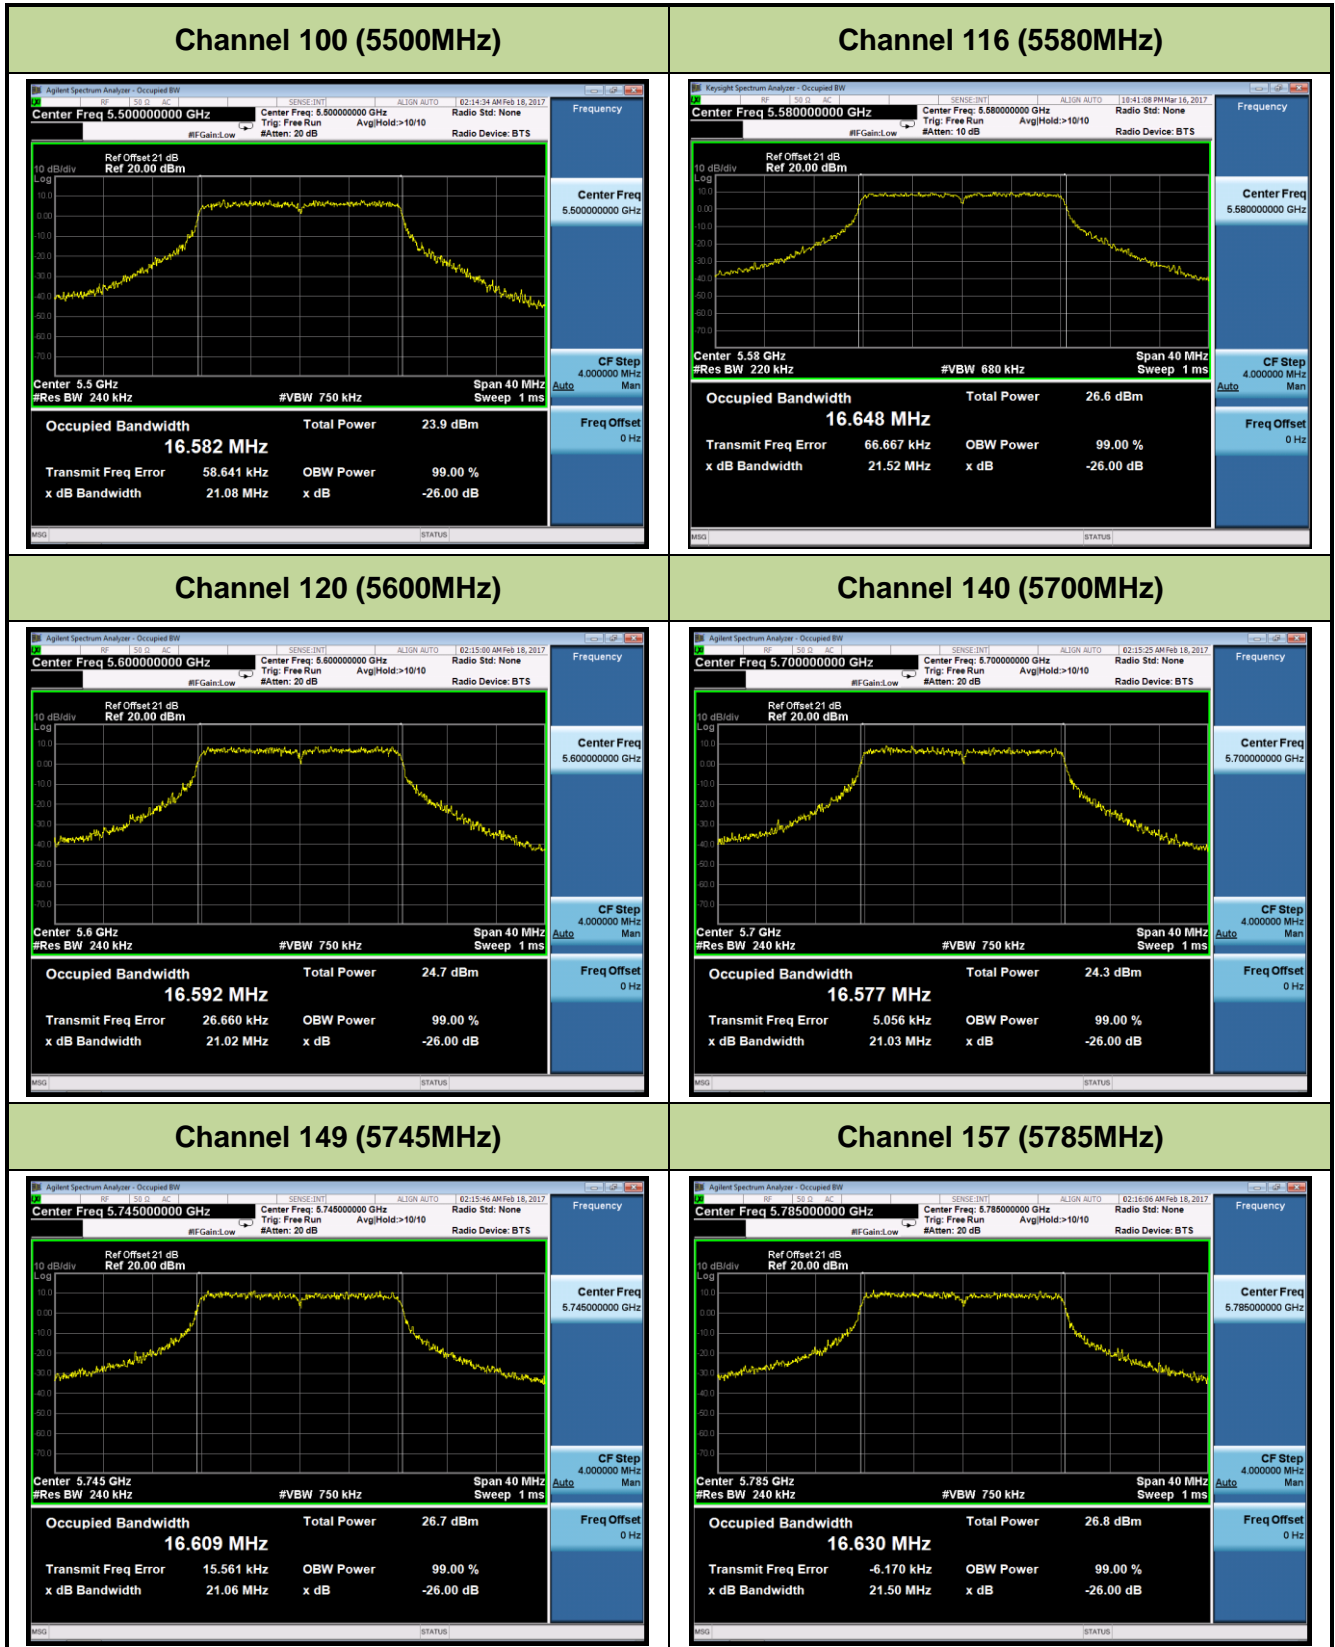

802.11ac-VHT40 26dB Bandwidth & 99% Bandwidth - Ant 1

Channel 38 (5190MHz)

Channel 46 (5230MHz)

Channel 54 (5270MHz)

Channel 62 (5310MHz)

Channel 102 (5510MHz)

Channel 110 (5550MHz)

Channel 118 (5590MHz)

Channel 134 (5670MHz)

Channel 142 (5710MHz)

Channel 151 (5755MHz)

Channel 159 (5795MHz)

802.11ac-VHT80 26dB Bandwidth & 99% Bandwidth - Ant 1
Channel 42 (5210MHz)

Channel 58 (5290MHz)

Channel 106 (5530MHz)

Channel 122 (5610MHz)

Channel 138 (5690MHz)

Channel 155 (5775MHz)

802.11a 26dB Bandwidth & 99% Bandwidth - Ant 2
Channel 36 (5180MHz)

Channel 44 (5220MHz)

Channel 48 (5240MHz)

Channel 52 (5260MHz)

Channel 60 (5300MHz)

Channel 64 (5320MHz)

Channel 165 (5825MHz)

802.11n-HT20 26dB Bandwidth & 99% Bandwidth - Ant 2
Channel 36 (5180MHz)

Channel 44 (5220MHz)

Channel 48 (5240MHz)

Channel 52 (5260MHz)

Channel 60 (5300MHz)

Channel 64 (5320MHz)

Channel 165 (5825MHz)