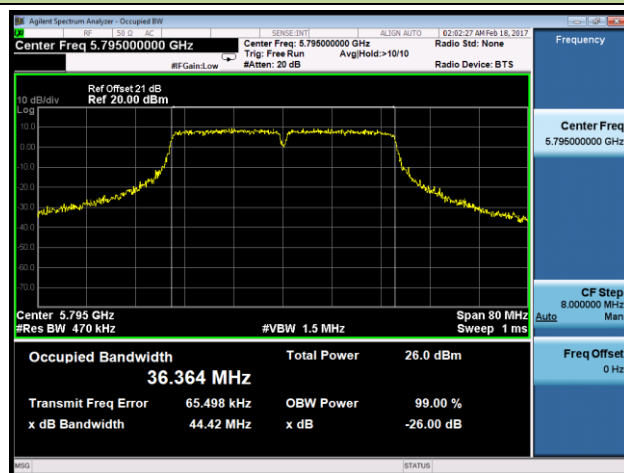

Channel 134 (5670MHz)

Channel 142 (5710MHz)

Channel 151 (5755MHz)

Channel 159 (5795MHz)

802.11ac-VHT80 26dB Bandwidth & 99% Bandwidth - Ant 1
Channel 42 (5210MHz)

Channel 58 (5290MHz)

Channel 106 (5530MHz)

Channel 122 (5610MHz)