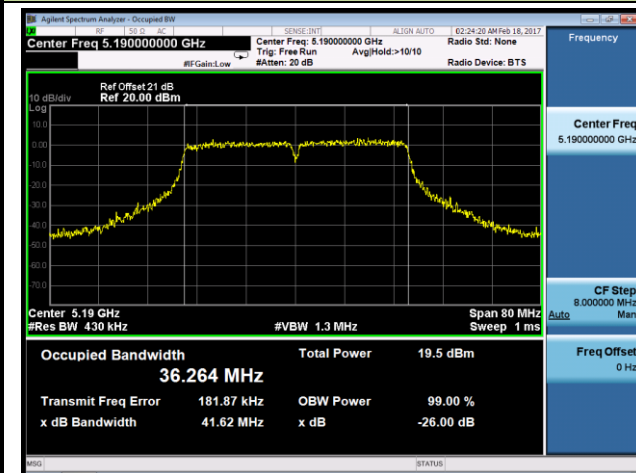

802.11n-HT40 26dB Bandwidth & 99% Bandwidth - Ant 2

Channel 38 (5190MHz)