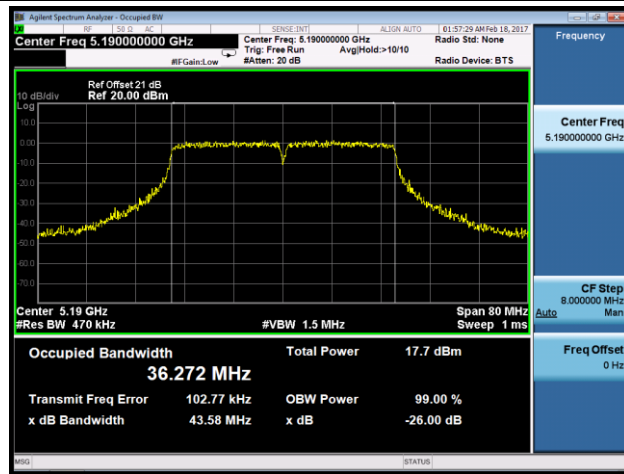

802.11ac-VHT40 26dB Bandwidth & 99% Bandwidth - Ant 1

Channel 38 (5190MHz)

Channel 46 (5230MHz)

Channel 54 (5270MHz)

Channel 62 (5310MHz)

Channel 102 (5510MHz)

Channel 110 (5550MHz)

Channel 118 (5590MHz)

Channel 134 (5670MHz)

Channel 142 (5710MHz)

Channel 151 (5755MHz)

Channel 159 (5795MHz)

802.11ac-VHT80 26dB Bandwidth & 99% Bandwidth - Ant 1
Channel 42 (5210MHz)

Channel 58 (5290MHz)

Channel 106 (5530MHz)

Channel 122 (5610MHz)