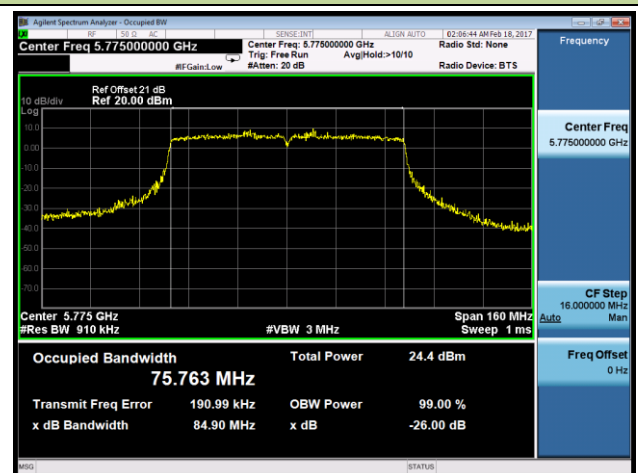

Channel 155 (5775MHz)