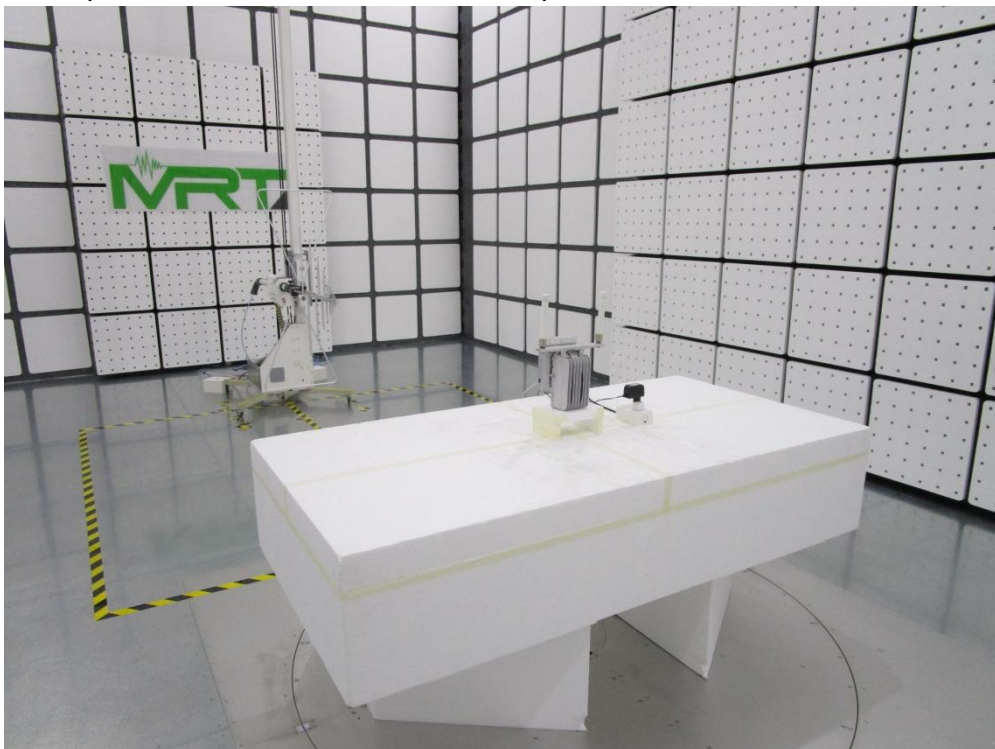

FCC 15C & 15E Test Photograph

Description: Front view of Conducted Emission Test Setup

Description: Back view of Conducted Emission Test Setup

Description: Radiated Emission Test Setup for 9kHz ~ 30MHz

Description: Radiated Emission Test Setup for 30MHz ~ 1GHz

Description: Radiated Emission Test Setup for 1GHz ~ 18GHz

Description: Radiated Emission Test Setup for 18GHz ~ 40GHz