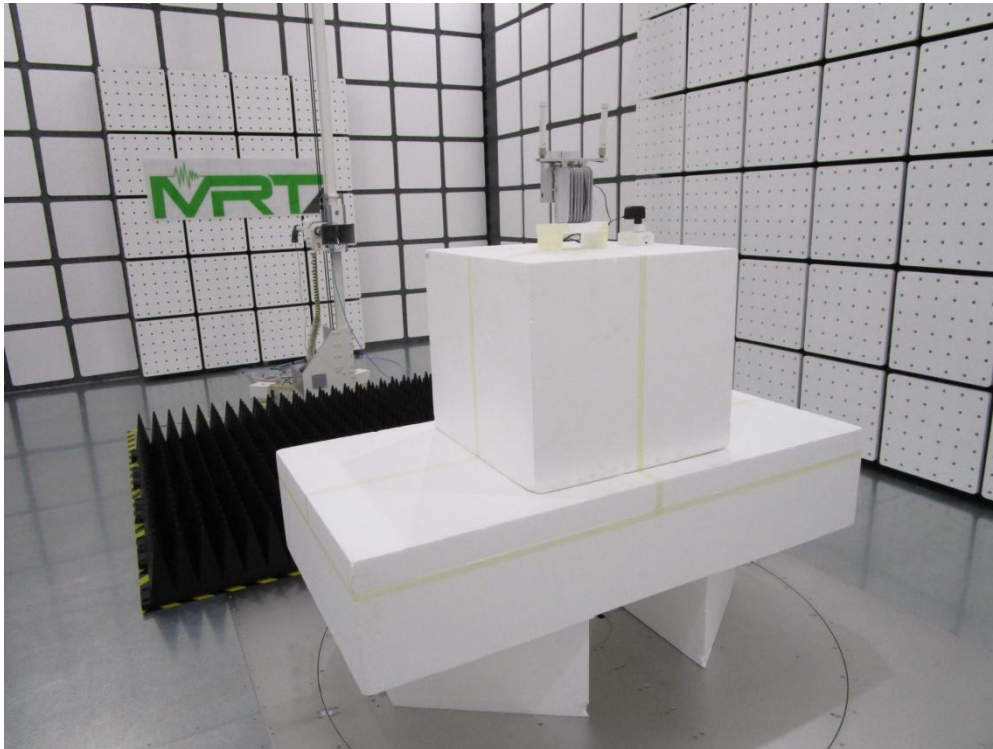

FCC 15C & 15E Test Photograph

Description: Front view of Conducted Emission Test Setup

Description: Back view of Conducted Emission Test Setup

Description: Radiated Emission Test Setup for 9kHz ~ 30MHz

Description: Radiated Emission Test Setup for 30MHz ~ 1GHz

Description: Radiated Emission Test Setup for 1GHz ~ 18GHz

Description: Radiated Emission Test Setup for 18GHz ~ 40GHz