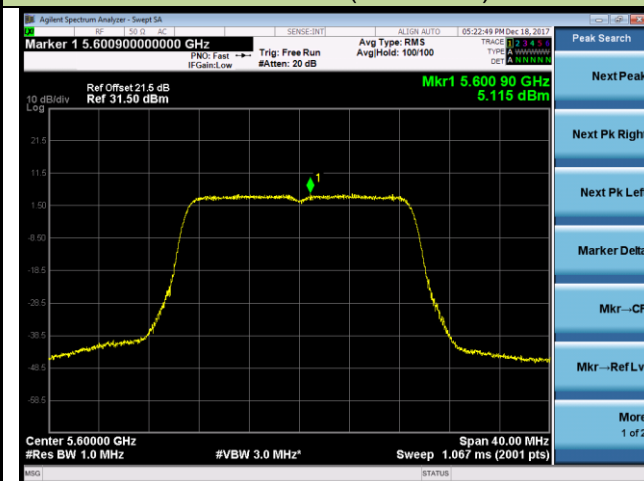

Channel 142 (5710MHz)

802.11ac-VHT20 Power Spectral Density - Ant 1 / Ant 0 + 1 (CDD Mode)

Channel 52 (5260MHz)

Channel 60 (5300MHz)

Channel 64 (5320MHz)

Channel 100 (5500MHz)

Channel 120 (5600MHz)

Channel 140 (5700MHz)

802.11ac-VHT40 Power Spectral Density - Ant 1 / Ant 0 + 1 (CDD Mode)

Channel 54 (5270MHz)

Channel 62 (5310MHz)

Channel 102 (5510MHz)

Channel 118 (5590MHz)

Channel 134 (5670MHz)

Channel 142 (5710MHz)

802.11ac-VHT80 Power Spectral Density - Ant 1 / Ant 0 + 1 (CDD Mode)