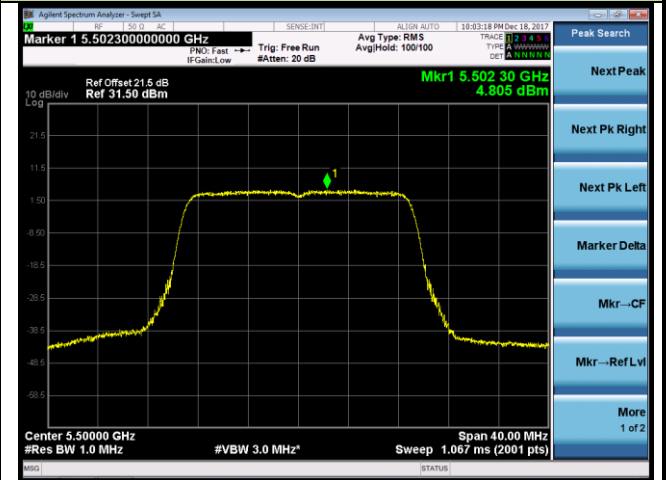

Channel 134 (5670MHz)

Channel 142 (5710MHz)

802.11ac-VHT20 Power Spectral Density - Ant 0 / Ant 0 + 1 (Beam-Forming Mode)

Channel 52 (5260MHz)

Channel 60 (5300MHz)

Channel 64 (5320MHz)

Channel 100 (5500MHz)

Channel 120 (5600MHz)

Channel 140 (5700MHz)