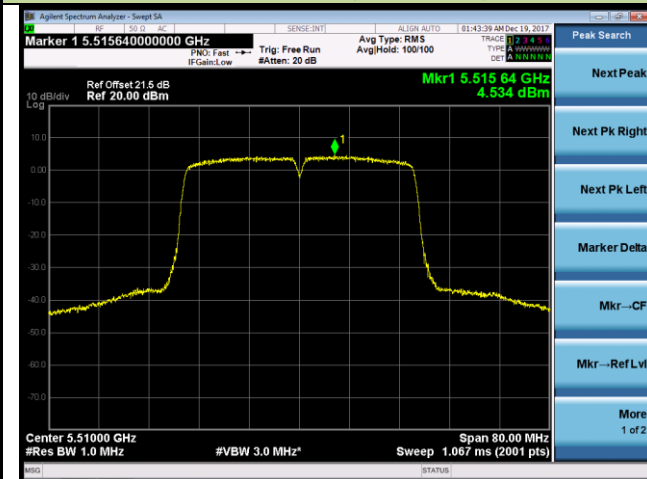

Channel 58 (5290MHz)

Channel 106 (5530MHz)

Channel 122 (5610MHz)

Channel 138 (5690MHz)

802.11n-HT20 Power Spectral Density - Ant 0 / Ant 0 + 1 (Beam-Forming Mode)

Channel 52 (5260MHz)

Channel 60 (5300MHz)

Channel 64 (5320MHz)

Channel 100 (5500MHz)

Channel 120 (5600MHz)

Channel 140 (5700MHz)

802.11n-HT40 Power Spectral Density - Ant 0 / Ant 0 + 1 (Beam-Forming Mode)

Channel 54 (5270MHz)

Channel 62 (5310MHz)

Channel 102 (5510MHz)

Channel 118 (5590MHz)

Channel 134 (5670MHz)

Channel 142 (5710MHz)

802.11ac-VHT20 Power Spectral Density - Ant 0 / Ant 0 + 1 (Beam-Forming Mode)

Channel 52 (5260MHz)

Channel 60 (5300MHz)

Channel 64 (5320MHz)

Channel 100 (5500MHz)

Channel 120 (5600MHz)

Channel 140 (5700MHz)