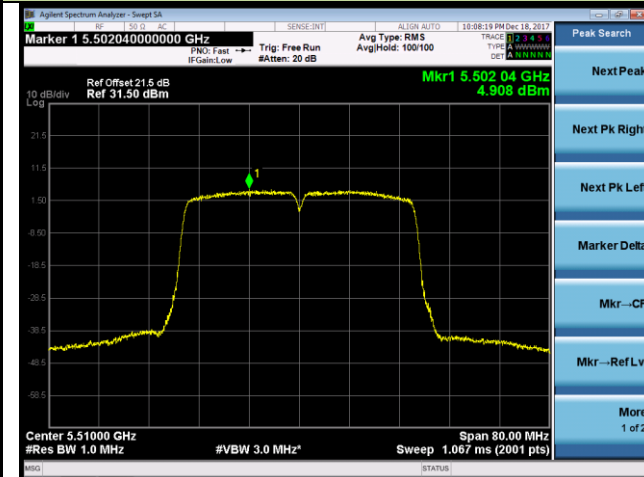

Channel 120 (5600MHz)

Channel 140 (5700MHz)

802.11n-HT40 Power Spectral Density - Ant 1 / Ant 0 + 1 (CDD Mode)

Channel 54 (5270MHz)

Channel 62 (5310MHz)

Channel 102 (5510MHz)

Channel 118 (5590MHz)

Channel 134 (5670MHz)

Channel 142 (5710MHz)

802.11ac-VHT20 Power Spectral Density - Ant 1 / Ant 0 + 1 (CDD Mode)

Channel 52 (5260MHz)

Channel 60 (5300MHz)

Channel 64 (5320MHz)

Channel 100 (5500MHz)

Channel 120 (5600MHz)

Channel 140 (5700MHz)