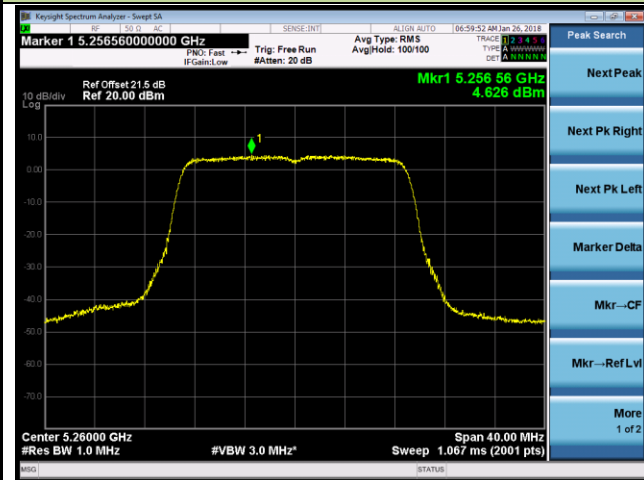

Channel 120 (5600MHz)

Channel 140 (5700MHz)

802.11n-HT40 Power Spectral Density - Ant 1 / Ant 0 + 1 (CDD Mode)

Channel 54 (5270MHz)

Channel 62 (5310MHz)

Channel 102 (5510MHz)

Channel 118 (5590MHz)

Channel 134 (5670MHz)

Channel 142 (5710MHz)

802.11ac-VHT20 Power Spectral Density - Ant 1 / Ant 0 + 1 (CDD Mode)

Channel 52 (5260MHz)

Channel 60 (5300MHz)

Channel 64 (5320MHz)

Channel 100 (5500MHz)

Channel 120 (5600MHz)

Channel 140 (5700MHz)