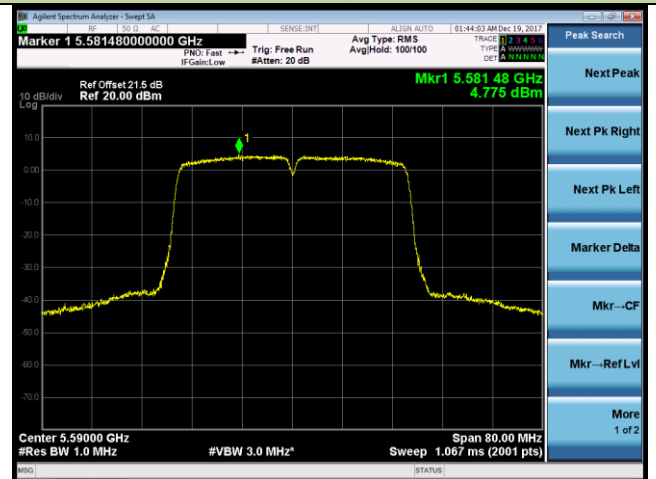

Channel 100 (5500MHz)

Channel 120 (5600MHz)

Channel 140 (5700MHz)

802.11n-HT40 Power Spectral Density - Ant 0 / Ant 0 + 1 (Beam-Forming Mode)

Channel 54 (5270MHz)

Channel 62 (5310MHz)

Channel 102 (5510MHz)

Channel 118 (5590MHz)

Channel 134 (5670MHz)

Channel 142 (5710MHz)

802.11ac-VHT20 Power Spectral Density - Ant 0 / Ant 0 + 1 (Beam-Forming Mode)

Channel 52 (5260MHz)

Channel 60 (5300MHz)

Channel 64 (5320MHz)

Channel 100 (5500MHz)

Channel 120 (5600MHz)

Channel 140 (5700MHz)