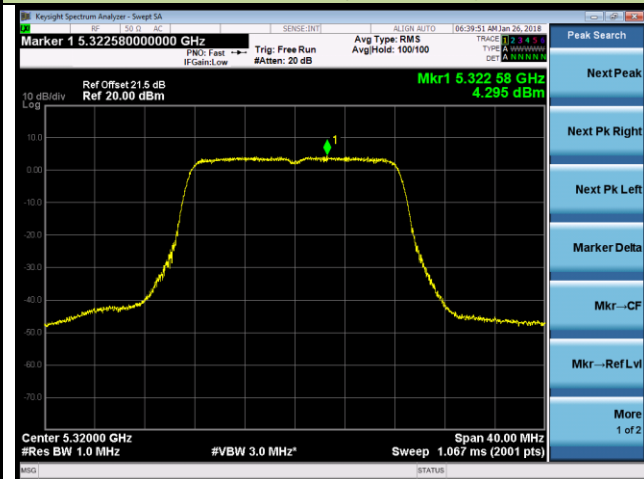

Channel 58 (5290MHz)

Channel 106 (5530MHz)

Channel 122 (5610MHz)

Channel 138 (5690MHz)

802.11a Power Spectral Density - Ant 1 / Ant 0 + 1 (CDD Mode)

Channel 52 (5260MHz)

Channel 60 (5300MHz)

Channel 64 (5320MHz)

Channel 100 (5500MHz)

Channel 120 (5600MHz)

Channel 140 (5700MHz)

802.11n-HT20 Power Spectral Density - Ant 1 / Ant 0 + 1 (CDD Mode)

Channel 52 (5260MHz)

Channel 60 (5300MHz)

Channel 64 (5320MHz)

Channel 100 (5500MHz)