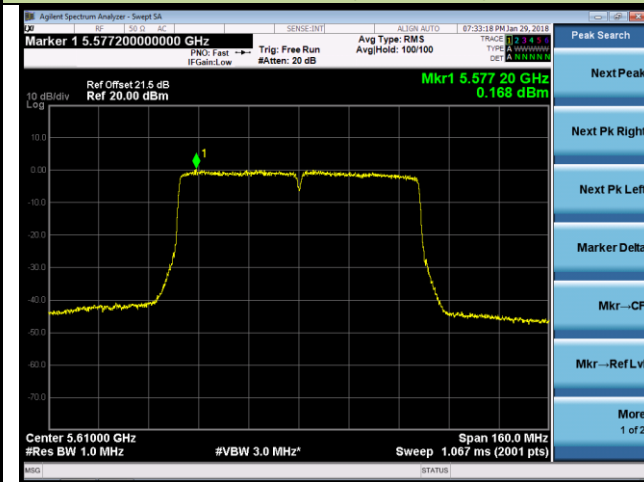

802.11ac-VHT40 Power Spectral Density - Ant 1 / Ant 0 + 1 (CDD Mode)

Channel 54 (5270MHz)

Channel 62 (5310MHz)

Channel 102 (5510MHz)

Channel 118 (5590MHz)

Channel 134 (5670MHz)

Channel 142 (5710MHz)

802.11ac-VHT80 Power Spectral Density - Ant 1 / Ant 0 + 1 (CDD Mode)

Channel 58 (5290MHz)

Channel 106 (5530MHz)

Channel 122 (5610MHz)

Channel 138 (5690MHz)

802.11n-HT20 Power Spectral Density - Ant 0 / Ant 0 + 1 (Beam-Forming Mode)

Channel 52 (5260MHz)

Channel 60 (5300MHz)

Channel 64 (5320MHz)