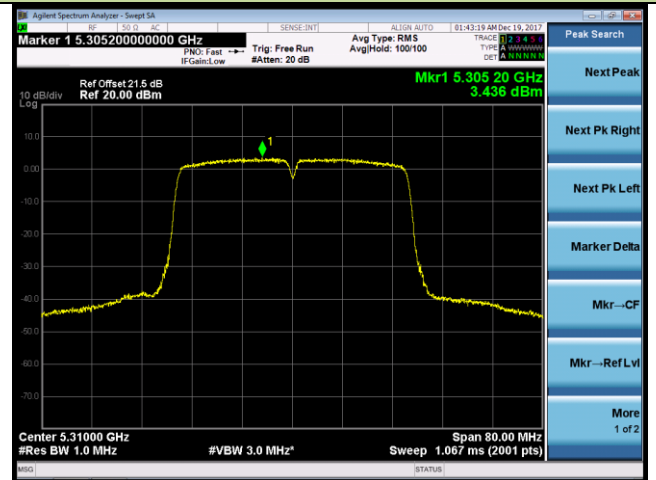

Channel 100 (5500MHz)

Channel 120 (5600MHz)

Channel 140 (5700MHz)

802.11n-HT40 Power Spectral Density - Ant 0 / Ant 0 + 1 (Beam-Forming Mode)

Channel 54 (5270MHz)

Channel 62 (5310MHz)

Channel 102 (5510MHz)

Channel 118 (5590MHz)

Channel 134 (5670MHz)

Channel 142 (5710MHz)

802.11ac-VHT20 Power Spectral Density - Ant 0 / Ant 0 + 1 (Beam-Forming Mode)

Channel 52 (5260MHz)

Channel 60 (5300MHz)

Channel 64 (5320MHz)

Channel 100 (5500MHz)