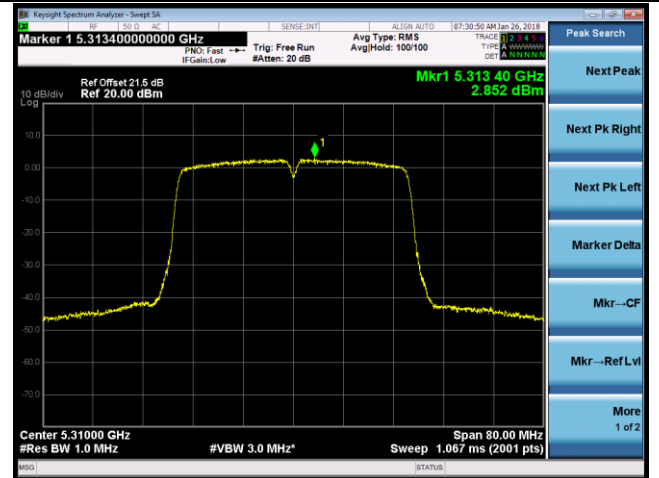

Channel 120 (5600MHz)

Channel 140 (5700MHz)

802.11n-HT40 Power Spectral Density - Ant 1 / Ant 0 + 1 (CDD Mode)

Channel 54 (5270MHz)

Channel 62 (5310MHz)

Channel 102 (5510MHz)

Channel 118 (5590MHz)

Channel 134 (5670MHz)

Channel 142 (5710MHz)

802.11ac-VHT20 Power Spectral Density - Ant 1 / Ant 0 + 1 (CDD Mode)

Channel 52 (5260MHz)

Channel 60 (5300MHz)

Channel 64 (5320MHz)

Channel 100 (5500MHz)

Channel 120 (5600MHz)

Channel 140 (5700MHz)