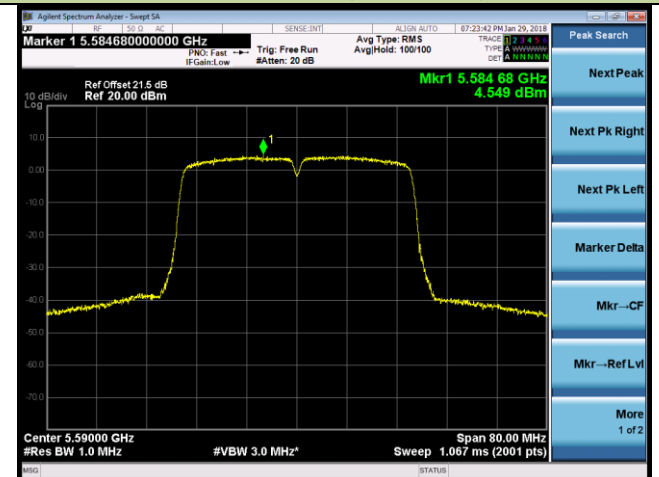

802.11ac-VHT40 Power Spectral Density - Ant 0 / Ant 0 + 1 (CDD Mode)

Channel 54 (5270MHz)

Channel 62 (5310MHz)

Channel 102 (5510MHz)

Channel 118 (5590MHz)

Channel 134 (5670MHz)

Channel 142 (5710MHz)

802.11ac-VHT80 Power Spectral Density - Ant 0 / Ant 0 + 1 (CDD Mode)

Channel 58 (5290MHz)

Channel 106 (5530MHz)

Channel 122 (5610MHz)

Channel 138 (5690MHz)

802.11a Power Spectral Density - Ant 1 / Ant 0 + 1 (CDD Mode)

Channel 52 (5260MHz)

Channel 60 (5300MHz)

Channel 64 (5320MHz)