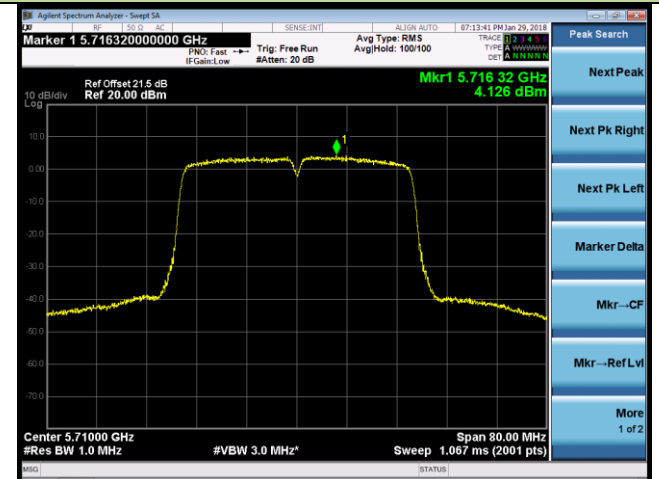

Channel 120 (5600MHz)

Channel 140 (5700MHz)

802.11n-HT40 Power Spectral Density - Ant 1 / Ant 0 + 1 (CDD Mode)

Channel 54 (5270MHz)

Channel 62 (5310MHz)

Channel 102 (5510MHz)

Channel 118 (5590MHz)

Channel 134 (5670MHz)

Channel 142 (5710MHz)

802.11ac-VHT20 Power Spectral Density - Ant 1 / Ant 0 + 1 (CDD Mode)

Channel 52 (5260MHz)

Channel 60 (5300MHz)

Channel 64 (5320MHz)

Channel 100 (5500MHz)

Channel 120 (5600MHz)

Channel 140 (5700MHz)