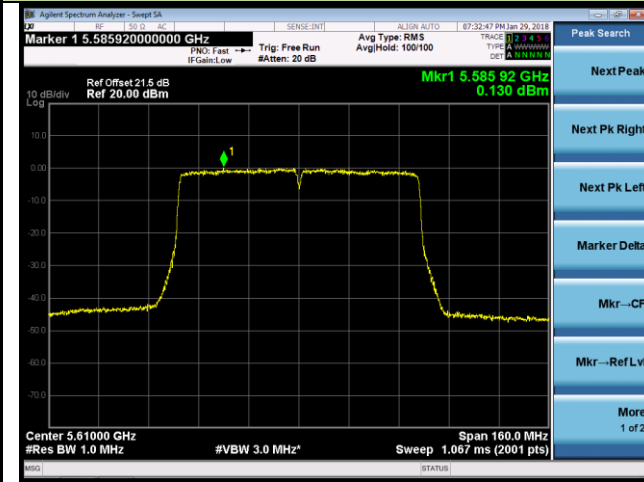

802.11ac-VHT40 Power Spectral Density - Ant 0 / Ant 0 + 1 (CDD Mode)

Channel 54 (5270MHz)

Channel 62 (5310MHz)

Channel 102 (5510MHz)

Channel 118 (5590MHz)

Channel 134 (5670MHz)

Channel 142 (5710MHz)

802.11ac-VHT80 Power Spectral Density - Ant 0 / Ant 0 + 1 (CDD Mode)

Channel 58 (5290MHz)

Channel 106 (5530MHz)

Channel 122 (5610MHz)

Channel 138 (5690MHz)

802.11a Power Spectral Density - Ant 1 / Ant 0 + 1 (CDD Mode)

Channel 52 (5260MHz)

Channel 60 (5300MHz)

Channel 64 (5320MHz)