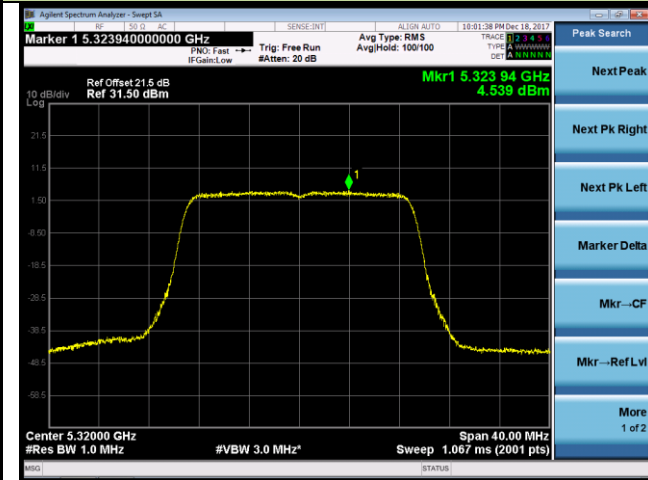

Channel 100 (5500MHz)

Channel 120 (5600MHz)

Channel 140 (5700MHz)

802.11n-HT40 Power Spectral Density - Ant 0 / Ant 0 + 1 (Beam-Forming Mode)

Channel 54 (5270MHz)

Channel 62 (5310MHz)

Channel 102 (5510MHz)

Channel 118 (5590MHz)

Channel 134 (5670MHz)

Channel 142 (5710MHz)

802.11ac-VHT20 Power Spectral Density - Ant 0 / Ant 0 + 1 (Beam-Forming Mode)

Channel 52 (5260MHz)

Channel 60 (5300MHz)

Channel 64 (5320MHz)

Channel 100 (5500MHz)

Channel 120 (5600MHz)

Channel 140 (5700MHz)