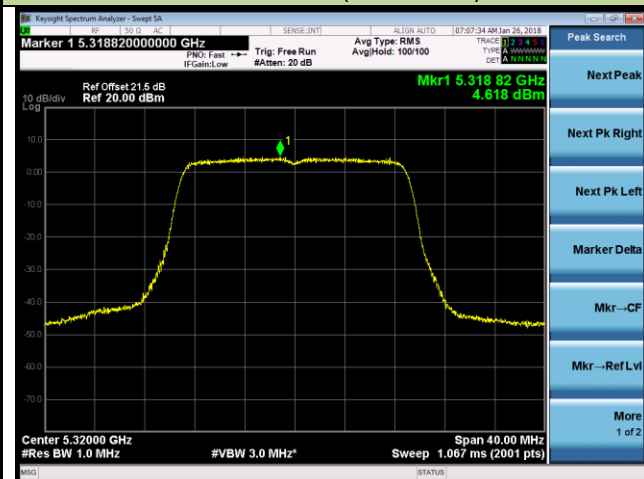

Channel 142 (5710MHz)

802.11ac-VHT20 Power Spectral Density - Ant 1 / Ant 0 + 1 (CDD Mode)

Channel 52 (5260MHz)

Channel 60 (5300MHz)

Channel 64 (5320MHz)

Channel 100 (5500MHz)

Channel 120 (5600MHz)

Channel 140 (5700MHz)

802.11ac-VHT40 Power Spectral Density - Ant 1 / Ant 0 + 1 (CDD Mode)

Channel 54 (5270MHz)

Channel 62 (5310MHz)

Channel 102 (5510MHz)

Channel 118 (5590MHz)

Channel 134 (5670MHz)

Channel 142 (5710MHz)

802.11ac-VHT80 Power Spectral Density - Ant 1 / Ant 0 + 1 (CDD Mode)