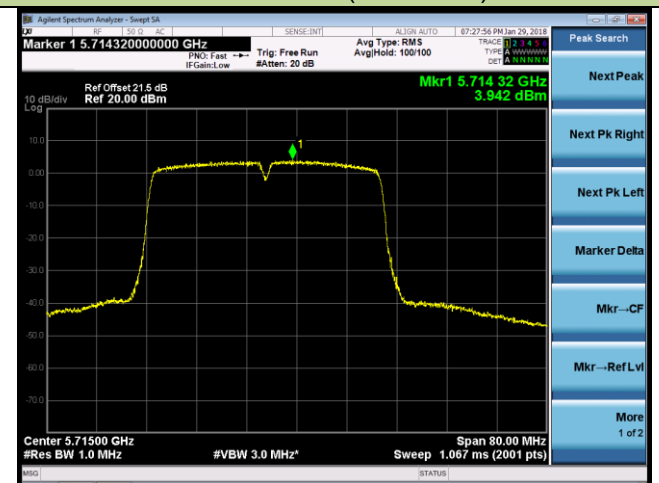

802.11ac-VHT40 Power Spectral Density - Ant 1 / Ant 0 + 1 (CDD Mode)

Channel 54 (5270MHz)

Channel 62 (5310MHz)

Channel 102 (5510MHz)

Channel 118 (5590MHz)

Channel 134 (5670MHz)

Channel 142 (5710MHz)

802.11ac-VHT80 Power Spectral Density - Ant 1 / Ant 0 + 1 (CDD Mode)

Channel 58 (5290MHz)

Channel 106 (5530MHz)

Channel 122 (5610MHz)

Channel 138 (5690MHz)

802.11n-HT20 Power Spectral Density - Ant 0 / Ant 0 + 1 (Beam-Forming Mode)

Channel 52 (5260MHz)

Channel 60 (5300MHz)

Channel 64 (5320MHz)