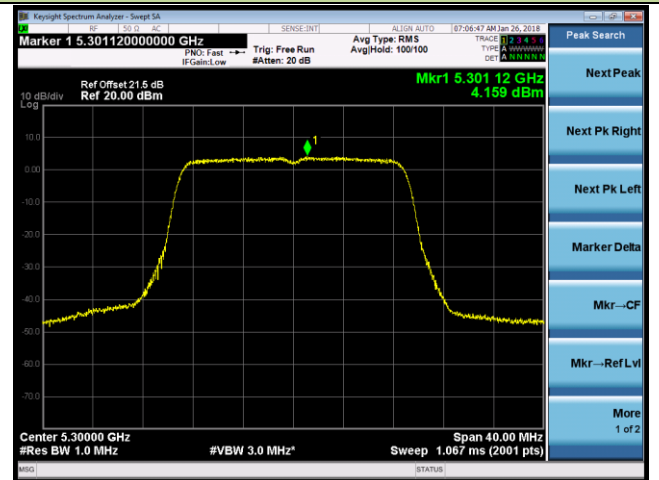

Channel 142 (5710MHz)

802.11ac-VHT20 Power Spectral Density - Ant 1 / Ant 0 + 1 (CDD Mode)

Channel 52 (5260MHz)

Channel 60 (5300MHz)

Channel 64 (5320MHz)

Channel 100 (5500MHz)

Channel 120 (5600MHz)

Channel 140 (5700MHz)

802.11ac-VHT40 Power Spectral Density - Ant 1 / Ant 0 + 1 (CDD Mode)

Channel 54 (5270MHz)

Channel 62 (5310MHz)

Channel 102 (5510MHz)

Channel 118 (5590MHz)

Channel 134 (5670MHz)

Channel 142 (5710MHz)

802.11ac-VHT80 Power Spectral Density - Ant 1 / Ant 0 + 1 (CDD Mode)