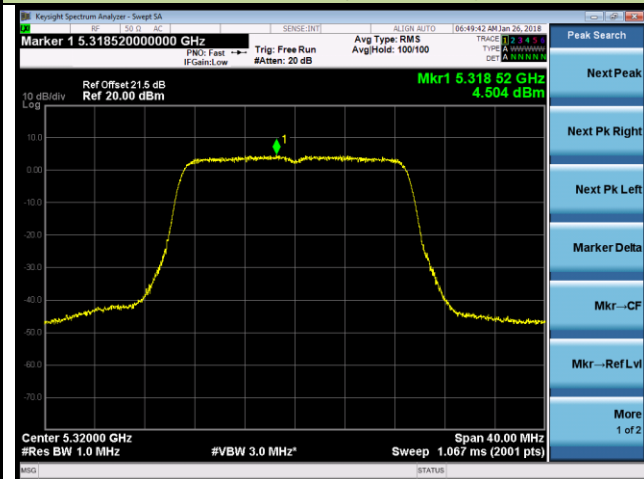

Channel 100 (5500MHz)

Channel 120 (5600MHz)

Channel 140 (5700MHz)

802.11n-HT20 Power Spectral Density - Ant 1 / Ant 0 + 1 (CDD Mode)

Channel 52 (5260MHz)

Channel 60 (5300MHz)

Channel 64 (5320MHz)

Channel 100 (5500MHz)