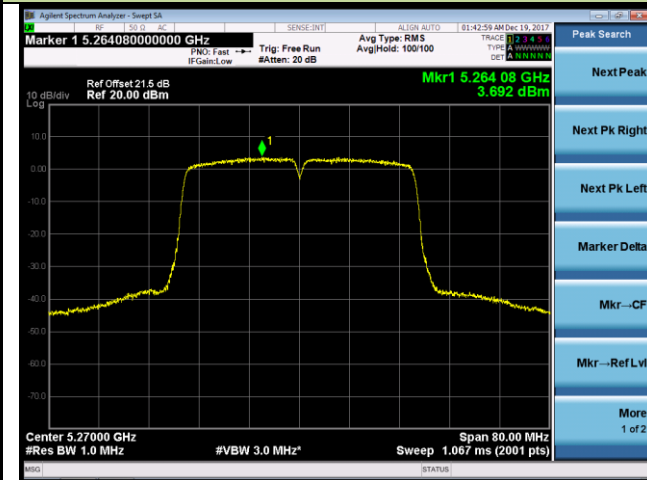

Channel 100 (5500MHz)

Channel 120 (5600MHz)

Channel 140 (5700MHz)

802.11n-HT40 Power Spectral Density - Ant 0 / Ant 0 + 1 (Beam-Forming Mode)

Channel 54 (5270MHz)

Channel 62 (5310MHz)

Channel 102 (5510MHz)

Channel 118 (5590MHz)

Channel 134 (5670MHz)

Channel 142 (5710MHz)

802.11ac-VHT20 Power Spectral Density - Ant 0 / Ant 0 + 1 (Beam-Forming Mode)

Channel 52 (5260MHz)

Channel 60 (5300MHz)

Channel 64 (5320MHz)

Channel 100 (5500MHz)

Channel 120 (5600MHz)

Channel 140 (5700MHz)