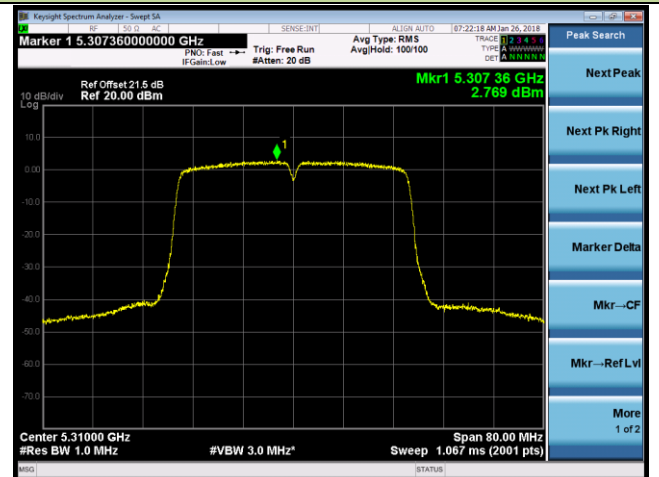

802.11ac-VHT40 Power Spectral Density - Ant 0 / Ant 0 + 1 (CDD Mode)

Channel 54 (5270MHz)

Channel 62 (5310MHz)

Channel 102 (5510MHz)

Channel 118 (5590MHz)

Channel 134 (5670MHz)

Channel 142 (5710MHz)

802.11ac-VHT80 Power Spectral Density - Ant 0 / Ant 0 + 1 (CDD Mode)

Channel 58 (5290MHz)

Channel 106 (5530MHz)

Channel 122 (5610MHz)

Channel 138 (5690MHz)

802.11a Power Spectral Density - Ant 1 / Ant 0 + 1 (CDD Mode)

Channel 52 (5260MHz)

Channel 60 (5300MHz)

Channel 64 (5320MHz)