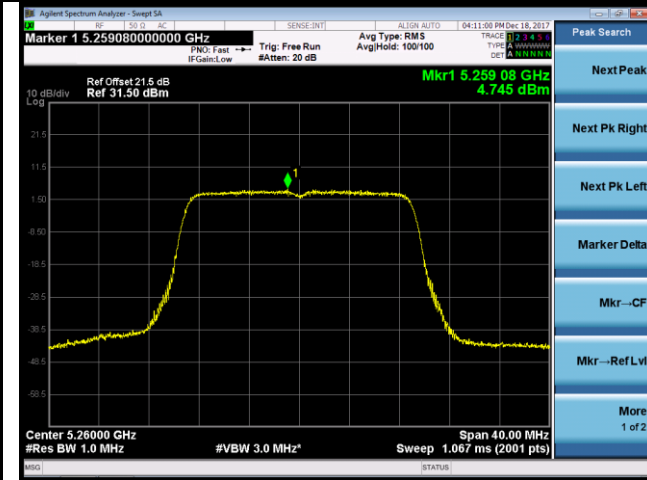

802.11ac-VHT40 Power Spectral Density - Ant 1 / Ant 0 + 1 (CDD Mode)

Channel 54 (5270MHz)

Channel 62 (5310MHz)

Channel 102 (5510MHz)

Channel 118 (5590MHz)

Channel 134 (5670MHz)

Channel 142 (5710MHz)

802.11ac-VHT80 Power Spectral Density - Ant 1 / Ant 0 + 1 (CDD Mode)

Channel 58 (5290MHz)

Channel 106 (5530MHz)

Channel 122 (5610MHz)

Channel 138 (5690MHz)

802.11n-HT20 Power Spectral Density - Ant 0 / Ant 0 + 1 (Beam-Forming Mode)

Channel 52 (5260MHz)

Channel 60 (5300MHz)

Channel 64 (5320MHz)