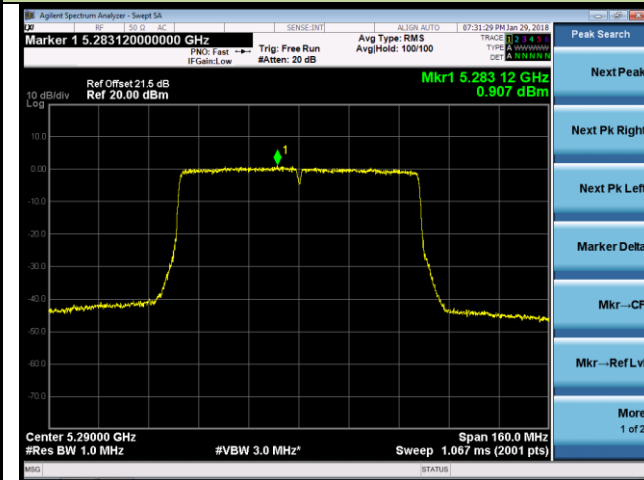

802.11ac-VHT40 Power Spectral Density - Ant 1 / Ant 0 + 1 (CDD Mode)

Channel 54 (5270MHz)

Channel 62 (5310MHz)

Channel 102 (5510MHz)

Channel 118 (5590MHz)

Channel 134 (5670MHz)

Channel 142 (5710MHz)

802.11ac-VHT80 Power Spectral Density - Ant 1 / Ant 0 + 1 (CDD Mode)

Channel 58 (5290MHz)

Channel 106 (5530MHz)

Channel 122 (5610MHz)

Channel 138 (5690MHz)

802.11n-HT20 Power Spectral Density - Ant 0 / Ant 0 + 1 (Beam-Forming Mode)

Channel 52 (5260MHz)

Channel 60 (5300MHz)

Channel 64 (5320MHz)