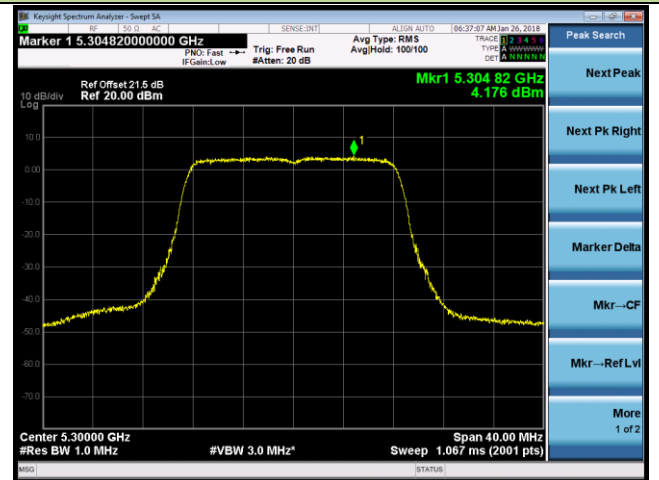

Channel 58 (5290MHz)

Channel 106 (5530MHz)

Channel 122 (5610MHz)

Channel 138 (5690MHz)

802.11a Power Spectral Density - Ant 1 / Ant 0 + 1 (CDD Mode)

Channel 52 (5260MHz)

Channel 60 (5300MHz)

Channel 64 (5320MHz)