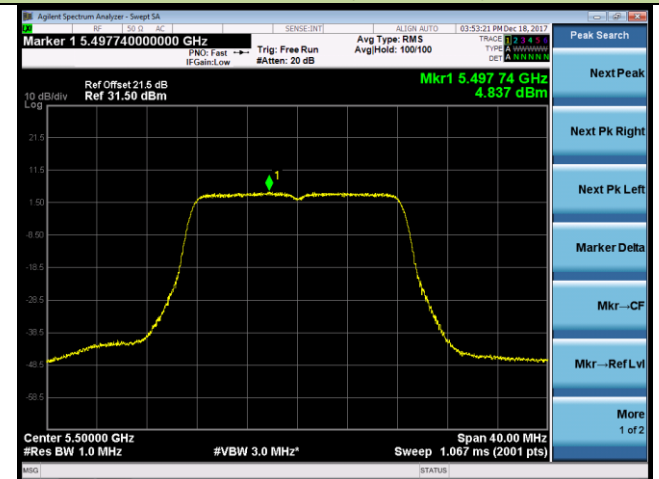

Channel 100 (5500MHz)