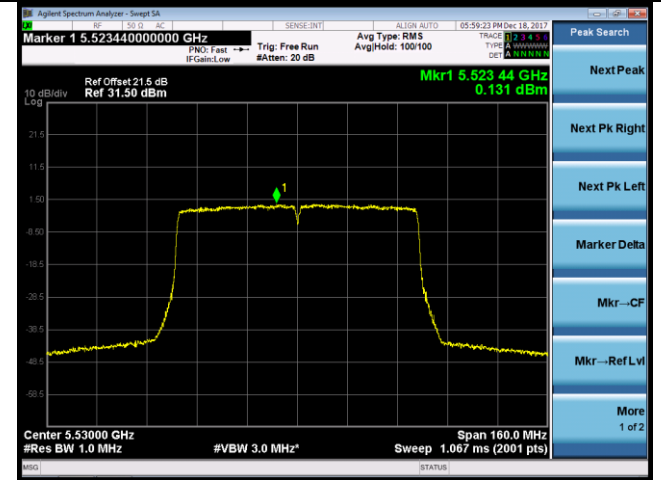

802.11ac-VHT40 Power Spectral Density - Ant 0 / Ant 0 + 1 (CDD Mode)

Channel 54 (5270MHz)

Channel 62 (5310MHz)

Channel 102 (5510MHz)

Channel 118 (5590MHz)

Channel 134 (5670MHz)

Channel 142 (5710MHz)

802.11ac-VHT80 Power Spectral Density - Ant 0 / Ant 0 + 1 (CDD Mode)

Channel 58 (5290MHz)

Channel 106 (5530MHz)

Channel 122 (5610MHz)

Channel 138 (5690MHz)

802.11a Power Spectral Density - Ant 1 / Ant 0 + 1 (CDD Mode)

Channel 52 (5260MHz)

Channel 60 (5300MHz)

Channel 64 (5320MHz)