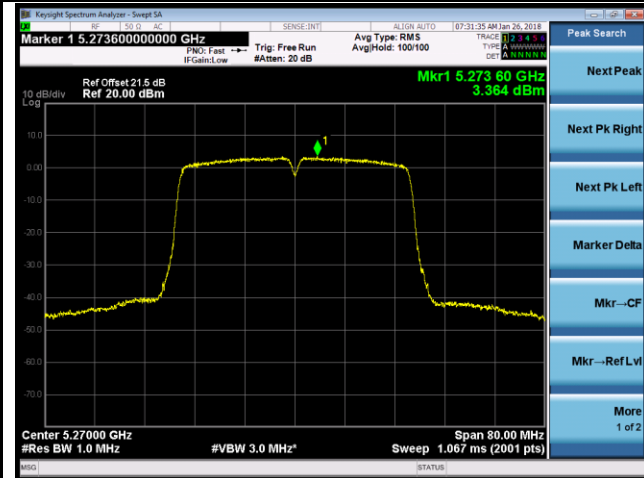

Channel 120 (5600MHz)

Channel 140 (5700MHz)

802.11n-HT40 Power Spectral Density - Ant 1 / Ant 0 + 1 (CDD Mode)

Channel 54 (5270MHz)

Channel 62 (5310MHz)

Channel 102 (5510MHz)

Channel 118 (5590MHz)

Channel 134 (5670MHz)

Channel 142 (5710MHz)

802.11ac-VHT20 Power Spectral Density - Ant 1 / Ant 0 + 1 (CDD Mode)

Channel 52 (5260MHz)

Channel 60 (5300MHz)

Channel 64 (5320MHz)

Channel 100 (5500MHz)

Channel 120 (5600MHz)

Channel 140 (5700MHz)