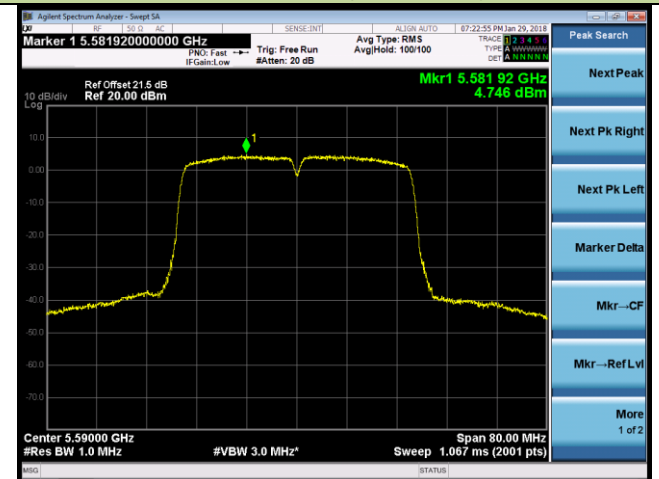

802.11ac-VHT40 Power Spectral Density - Ant 1 / Ant 0 + 1 (CDD Mode)

Channel 54 (5270MHz)

Channel 62 (5310MHz)

Channel 102 (5510MHz)

Channel 118 (5590MHz)

Channel 134 (5670MHz)

Channel 142 (5710MHz)

802.11ac-VHT80 Power Spectral Density - Ant 1 / Ant 0 + 1 (CDD Mode)

Channel 58 (5290MHz)

Channel 106 (5530MHz)

Channel 122 (5610MHz)

Channel 138 (5690MHz)

802.11n-HT20 Power Spectral Density - Ant 0 / Ant 0 + 1 (Beam-Forming Mode)

Channel 52 (5260MHz)

Channel 60 (5300MHz)

Channel 64 (5320MHz)