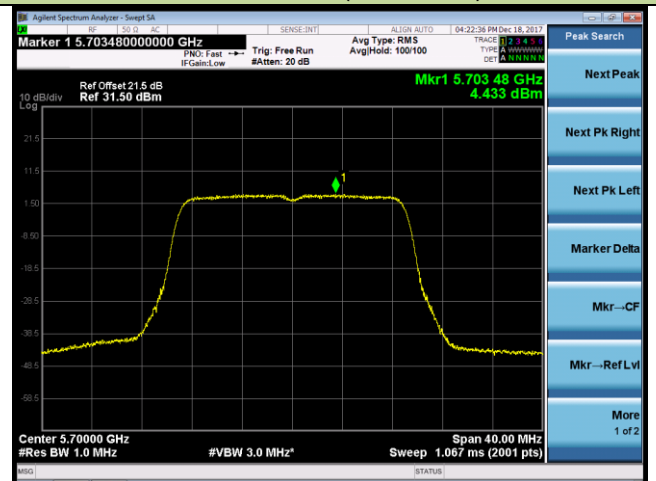

Channel 140 (5700MHz)