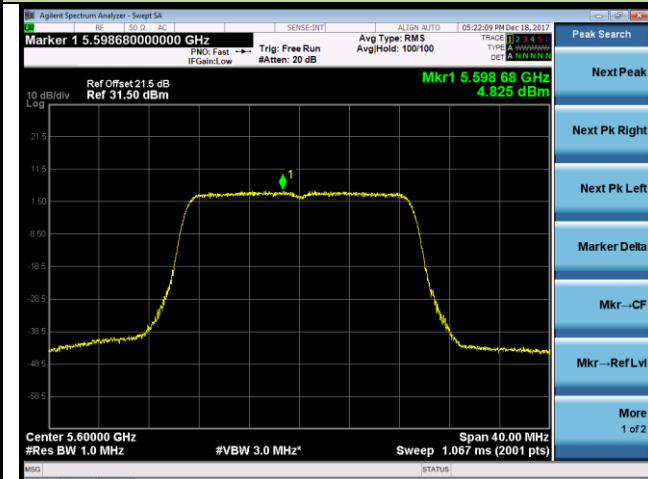

Channel 100 (5500MHz)

Channel 120 (5600MHz)

Channel 140 (5700MHz)

802.11n-HT40 Power Spectral Density - Ant 0 / Ant 0 + 1 (Beam-Forming Mode)

Channel 54 (5270MHz)

Channel 62 (5310MHz)

Channel 102 (5510MHz)

Channel 118 (5590MHz)

Channel 134 (5670MHz)

Channel 142 (5710MHz)

802.11ac-VHT20 Power Spectral Density - Ant 0 / Ant 0 + 1 (Beam-Forming Mode)

Channel 52 (5260MHz)

Channel 60 (5300MHz)

Channel 64 (5320MHz)

Channel 100 (5500MHz)

Channel 120 (5600MHz)

Channel 140 (5700MHz)