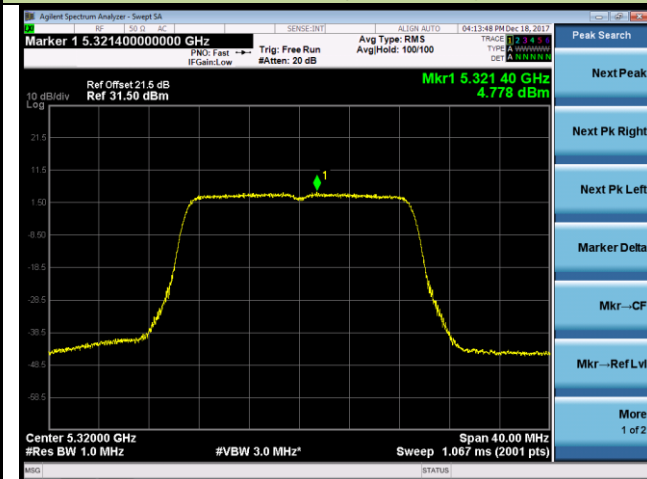

802.11ac-VHT40 Power Spectral Density - Ant 1 / Ant 0 + 1 (CDD Mode)

Channel 54 (5270MHz)

Channel 62 (5310MHz)

Channel 102 (5510MHz)

Channel 118 (5590MHz)

Channel 134 (5670MHz)

Channel 142 (5710MHz)

802.11ac-VHT80 Power Spectral Density - Ant 1 / Ant 0 + 1 (CDD Mode)

Channel 58 (5290MHz)

Channel 106 (5530MHz)

Channel 122 (5610MHz)

Channel 138 (5690MHz)

802.11n-HT20 Power Spectral Density - Ant 0 / Ant 0 + 1 (Beam-Forming Mode)

Channel 52 (5260MHz)

Channel 60 (5300MHz)

Channel 64 (5320MHz)

Channel 100 (5500MHz)

Channel 120 (5600MHz)

Channel 140 (5700MHz)

802.11n-HT40 Power Spectral Density - Ant 0 / Ant 0 + 1 (Beam-Forming Mode)

Channel 54 (5270MHz)

Channel 62 (5310MHz)

Channel 102 (5510MHz)

Channel 118 (5590MHz)