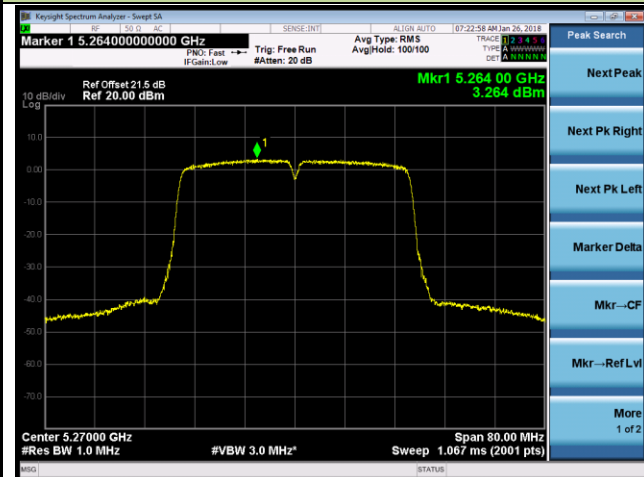

802.11ac-VHT40 Power Spectral Density - Ant 0 / Ant 0 + 1 (CDD Mode)

Channel 54 (5270MHz)

Channel 62 (5310MHz)

Channel 102 (5510MHz)

Channel 118 (5590MHz)

Channel 134 (5670MHz)

Channel 142 (5710MHz)

802.11ac-VHT80 Power Spectral Density - Ant 0 / Ant 0 + 1 (CDD Mode)

Channel 58 (5290MHz)

Channel 106 (5530MHz)

Channel 122 (5610MHz)

Channel 138 (5690MHz)

802.11a Power Spectral Density - Ant 1 / Ant 0 + 1 (CDD Mode)

Channel 52 (5260MHz)

Channel 60 (5300MHz)

Channel 64 (5320MHz)