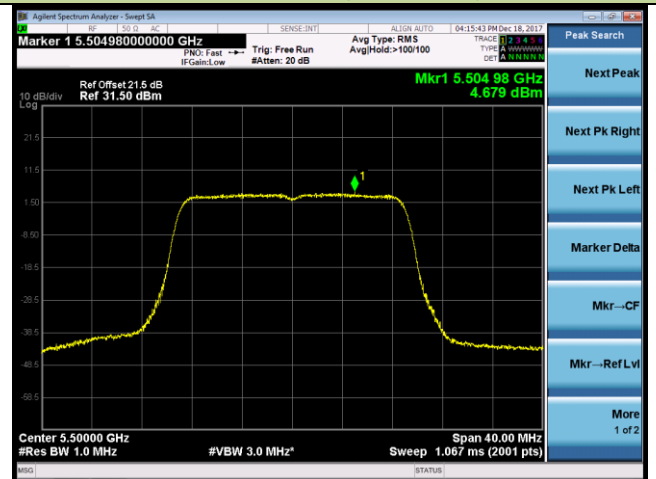

Channel 100 (5500MHz)