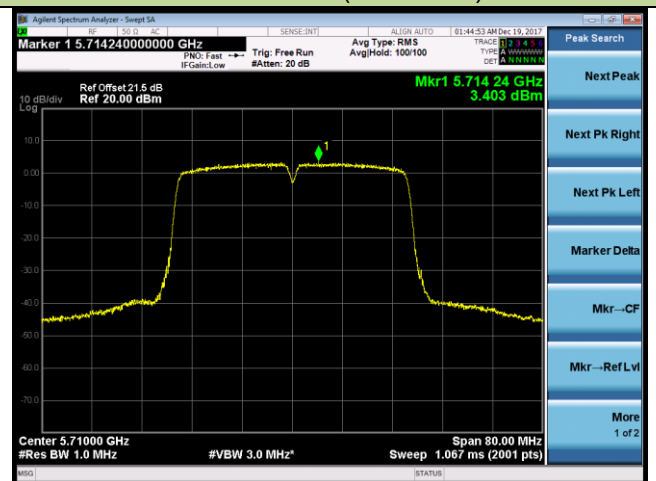

Channel 100 (5500MHz)

Channel 120 (5600MHz)

Channel 140 (5700MHz)

802.11n-HT40 Power Spectral Density - Ant 0 / Ant 0 + 1 (Beam-Forming Mode)

Channel 54 (5270MHz)

Channel 62 (5310MHz)

Channel 102 (5510MHz)

Channel 118 (5590MHz)

Channel 134 (5670MHz)

Channel 142 (5710MHz)

802.11ac-VHT20 Power Spectral Density - Ant 0 / Ant 0 + 1 (Beam-Forming Mode)

Channel 52 (5260MHz)

Channel 60 (5300MHz)

Channel 64 (5320MHz)

Channel 100 (5500MHz)