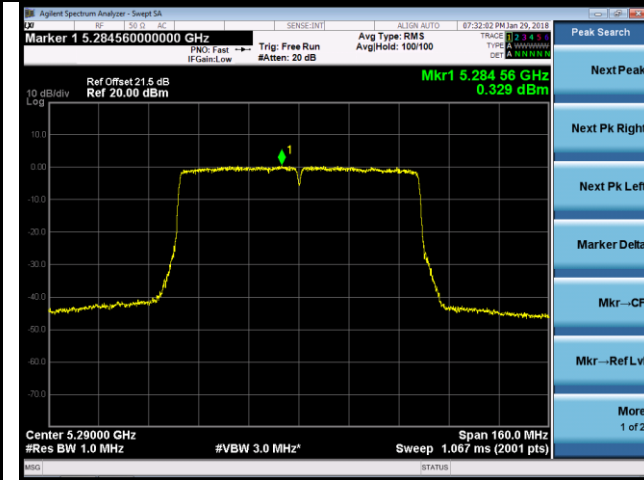

802.11ac-VHT40 Power Spectral Density - Ant 0 / Ant 0 + 1 (CDD Mode)

Channel 54 (5270MHz)

Channel 62 (5310MHz)

Channel 102 (5510MHz)

Channel 118 (5590MHz)

Channel 134 (5670MHz)

Channel 142 (5710MHz)

802.11ac-VHT80 Power Spectral Density - Ant 0 / Ant 0 + 1 (CDD Mode)

Channel 58 (5290MHz)

Channel 106 (5530MHz)

Channel 122 (5610MHz)

Channel 138 (5690MHz)

802.11a Power Spectral Density - Ant 1 / Ant 0 + 1 (CDD Mode)

Channel 52 (5260MHz)

Channel 60 (5300MHz)

Channel 64 (5320MHz)