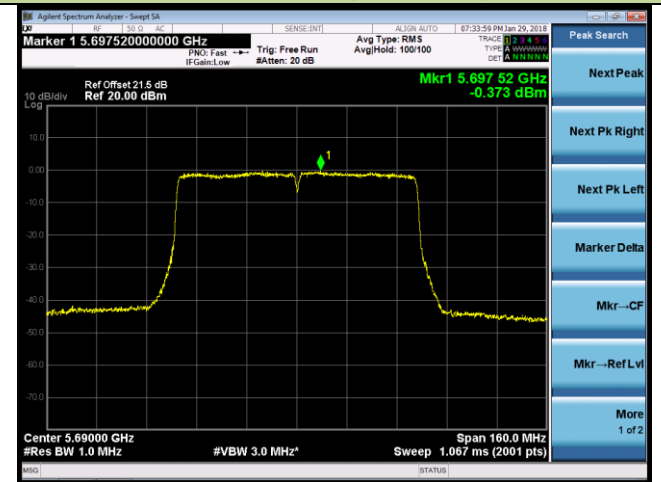

802.11ac-VHT40 Power Spectral Density - Ant 1 / Ant 0 + 1 (CDD Mode)

Channel 54 (5270MHz)

Channel 62 (5310MHz)

Channel 102 (5510MHz)

Channel 118 (5590MHz)

Channel 134 (5670MHz)

Channel 142 (5710MHz)

802.11ac-VHT80 Power Spectral Density - Ant 1 / Ant 0 + 1 (CDD Mode)

Channel 58 (5290MHz)

Channel 106 (5530MHz)

Channel 122 (5610MHz)

Channel 138 (5690MHz)

802.11n-HT20 Power Spectral Density - Ant 0 / Ant 0 + 1 (Beam-Forming Mode)

Channel 52 (5260MHz)

Channel 60 (5300MHz)

Channel 64 (5320MHz)