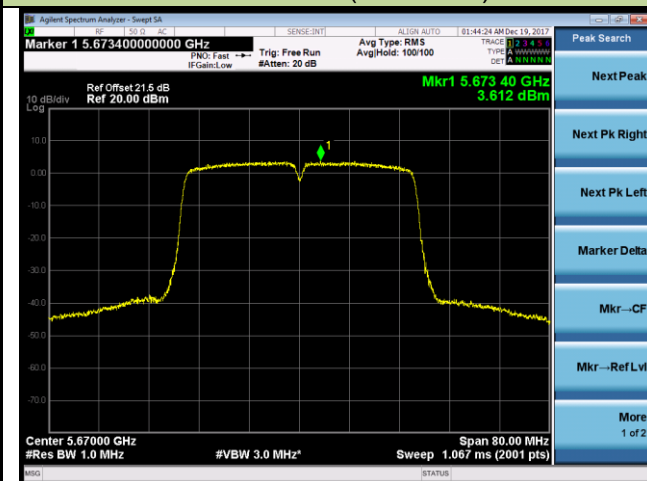

Channel 100 (5500MHz)

Channel 120 (5600MHz)

Channel 140 (5700MHz)

802.11n-HT40 Power Spectral Density - Ant 0 / Ant 0 + 1 (Beam-Forming Mode)

Channel 54 (5270MHz)

Channel 62 (5310MHz)

Channel 102 (5510MHz)

Channel 118 (5590MHz)

Channel 134 (5670MHz)

Channel 142 (5710MHz)

802.11ac-VHT20 Power Spectral Density - Ant 0 / Ant 0 + 1 (Beam-Forming Mode)

Channel 52 (5260MHz)

Channel 60 (5300MHz)

Channel 64 (5320MHz)

Channel 100 (5500MHz)