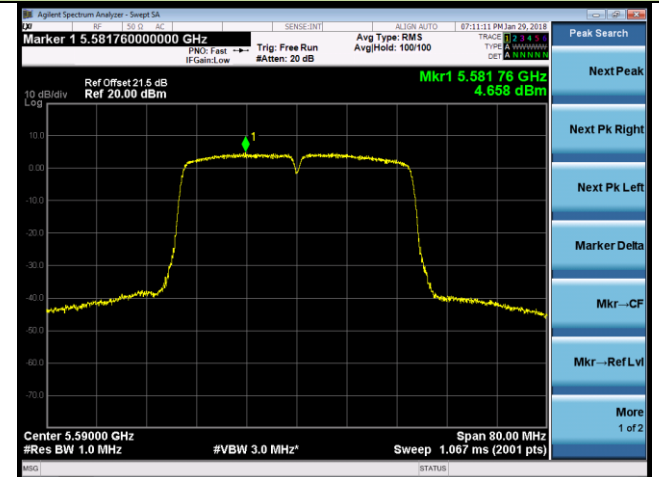

Channel 120 (5600MHz)

Channel 140 (5700MHz)

802.11n-HT40 Power Spectral Density - Ant 1 / Ant 0 + 1 (CDD Mode)

Channel 54 (5270MHz)

Channel 62 (5310MHz)

Channel 102 (5510MHz)

Channel 118 (5590MHz)

Channel 134 (5670MHz)

Channel 142 (5710MHz)

802.11ac-VHT20 Power Spectral Density - Ant 1 / Ant 0 + 1 (CDD Mode)

Channel 52 (5260MHz)

Channel 60 (5300MHz)

Channel 64 (5320MHz)

Channel 100 (5500MHz)

Channel 120 (5600MHz)

Channel 140 (5700MHz)