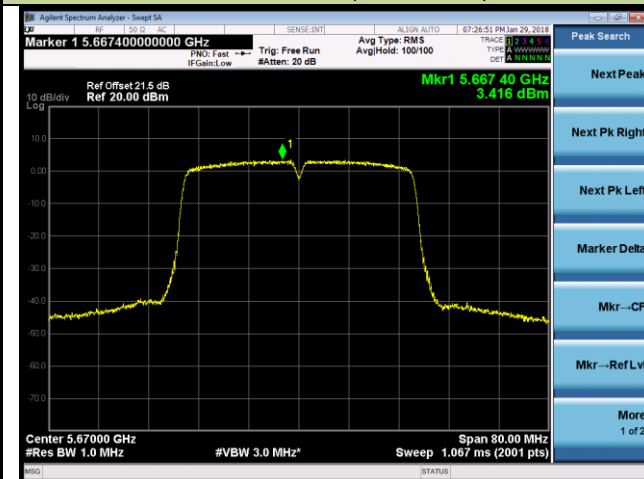

802.11ac-VHT40 Power Spectral Density - Ant 0 / Ant 0 + 1 (CDD Mode)

Channel 54 (5270MHz)

Channel 62 (5310MHz)

Channel 102 (5510MHz)

Channel 118 (5590MHz)

Channel 134 (5670MHz)

Channel 142 (5710MHz)

802.11ac-VHT80 Power Spectral Density - Ant 0 / Ant 0 + 1 (CDD Mode)

Channel 58 (5290MHz)

Channel 106 (5530MHz)

Channel 122 (5610MHz)

Channel 138 (5690MHz)

802.11a Power Spectral Density - Ant 1 / Ant 0 + 1 (CDD Mode)

Channel 52 (5260MHz)

Channel 60 (5300MHz)

Channel 64 (5320MHz)