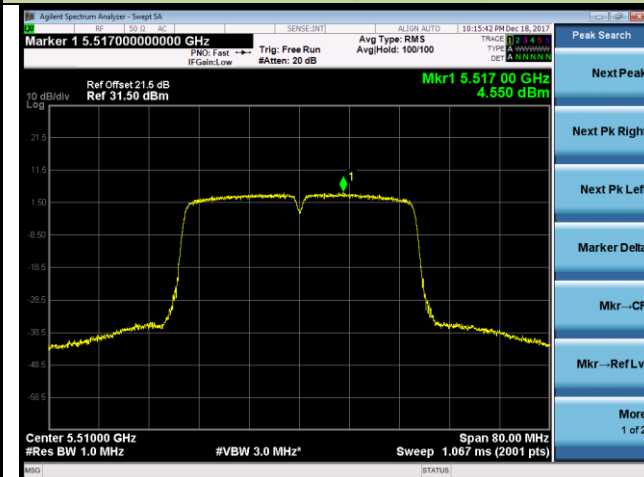

802.11ac-VHT40 Power Spectral Density - Ant 0 / Ant 0 + 1 (CDD Mode)

Channel 54 (5270MHz)

Channel 62 (5310MHz)

Channel 102 (5510MHz)

Channel 118 (5590MHz)

Channel 134 (5670MHz)

Channel 142 (5710MHz)

802.11ac-VHT80 Power Spectral Density - Ant 0 / Ant 0 + 1 (CDD Mode)

Channel 58 (5290MHz)

Channel 106 (5530MHz)

Channel 122 (5610MHz)

Channel 138 (5690MHz)

802.11a Power Spectral Density - Ant 1 / Ant 0 + 1 (CDD Mode)

Channel 52 (5260MHz)

Channel 60 (5300MHz)

Channel 64 (5320MHz)