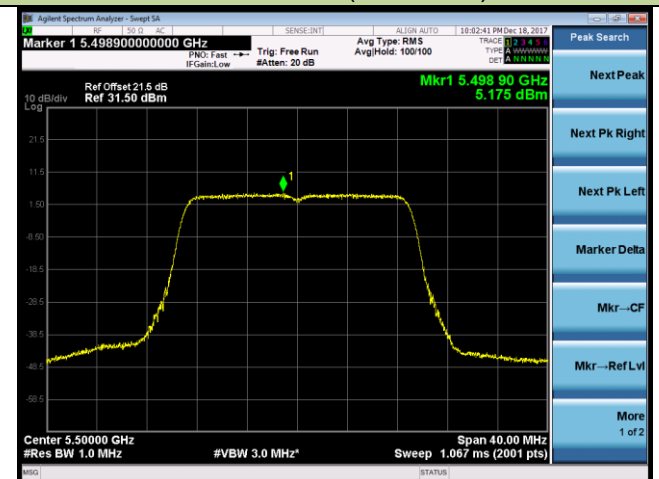

Channel 142 (5710MHz)

802.11ac-VHT20 Power Spectral Density - Ant 1 / Ant 0 + 1 (CDD Mode)

Channel 52 (5260MHz)

Channel 60 (5300MHz)

Channel 64 (5320MHz)

Channel 100 (5500MHz)

Channel 120 (5600MHz)

Channel 140 (5700MHz)

802.11ac-VHT40 Power Spectral Density - Ant 1 / Ant 0 + 1 (CDD Mode)

Channel 54 (5270MHz)

Channel 62 (5310MHz)

Channel 102 (5510MHz)

Channel 118 (5590MHz)

Channel 134 (5670MHz)

Channel 142 (5710MHz)

802.11ac-VHT80 Power Spectral Density - Ant 1 / Ant 0 + 1 (CDD Mode)