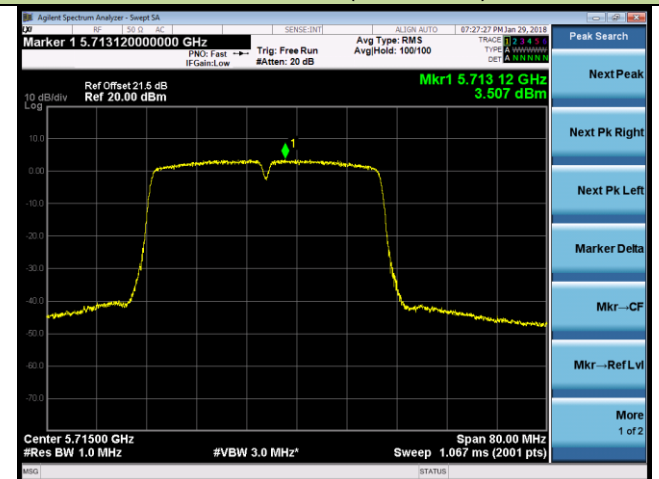

802.11ac-VHT40 Power Spectral Density - Ant 0 / Ant 0 + 1 (CDD Mode)

Channel 54 (5270MHz)

Channel 62 (5310MHz)

Channel 102 (5510MHz)

Channel 118 (5590MHz)

Channel 134 (5670MHz)

Channel 142 (5710MHz)

802.11ac-VHT80 Power Spectral Density - Ant 0 / Ant 0 + 1 (CDD Mode)

Channel 58 (5290MHz)

Channel 106 (5530MHz)

Channel 122 (5610MHz)

Channel 138 (5690MHz)

802.11a Power Spectral Density - Ant 1 / Ant 0 + 1 (CDD Mode)

Channel 52 (5260MHz)

Channel 60 (5300MHz)

Channel 64 (5320MHz)