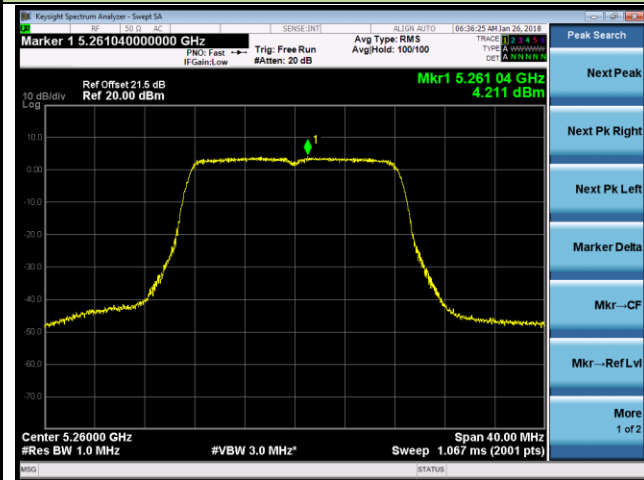

Channel 58 (5290MHz)

Channel 106 (5530MHz)

Channel 122 (5610MHz)

Channel 138 (5690MHz)

802.11a Power Spectral Density - Ant 1 / Ant 0 + 1 (CDD Mode)

Channel 52 (5260MHz)

Channel 60 (5300MHz)

Channel 64 (5320MHz)

Channel 100 (5500MHz)

Channel 120 (5600MHz)

Channel 140 (5700MHz)

802.11n-HT20 Power Spectral Density - Ant 1 / Ant 0 + 1 (CDD Mode)

Channel 52 (5260MHz)

Channel 60 (5300MHz)

Channel 64 (5320MHz)

Channel 100 (5500MHz)