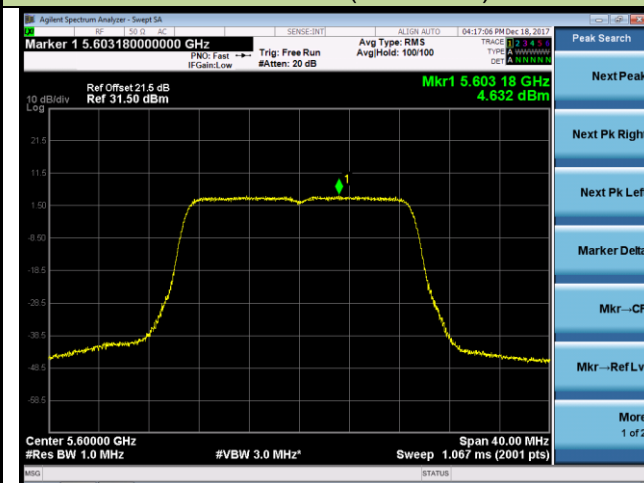

Channel 100 (5500MHz)

Channel 120 (5600MHz)

Channel 140 (5700MHz)

802.11n-HT20 Power Spectral Density - Ant 1 / Ant 0 + 1 (CDD Mode)

Channel 52 (5260MHz)

Channel 60 (5300MHz)

Channel 64 (5320MHz)

Channel 100 (5500MHz)

Channel 120 (5600MHz)

Channel 140 (5700MHz)

802.11n-HT40 Power Spectral Density - Ant 1 / Ant 0 + 1 (CDD Mode)

Channel 54 (5270MHz)

Channel 62 (5310MHz)

Channel 102 (5510MHz)

Channel 118 (5590MHz)

Channel 134 (5670MHz)