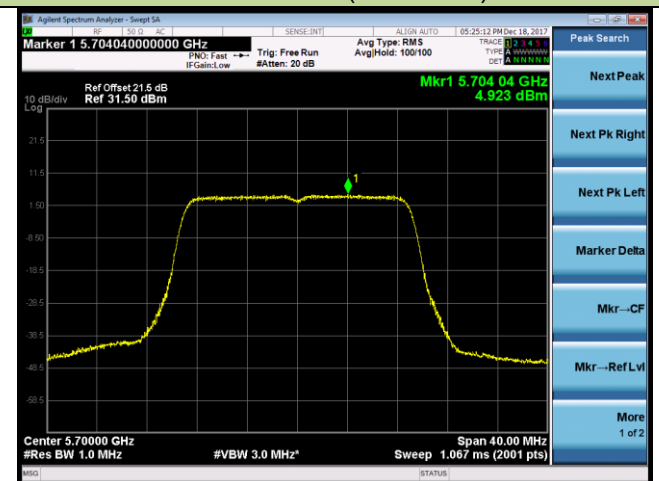

Channel 142 (5710MHz)

802.11ac-VHT20 Power Spectral Density - Ant 1 / Ant 0 + 1 (CDD Mode)

Channel 52 (5260MHz)

Channel 60 (5300MHz)

Channel 64 (5320MHz)

Channel 100 (5500MHz)

Channel 120 (5600MHz)

Channel 140 (5700MHz)

802.11ac-VHT40 Power Spectral Density - Ant 1 / Ant 0 + 1 (CDD Mode)

Channel 54 (5270MHz)

Channel 62 (5310MHz)

Channel 102 (5510MHz)

Channel 118 (5590MHz)

Channel 134 (5670MHz)

Channel 142 (5710MHz)

802.11ac-VHT80 Power Spectral Density - Ant 1 / Ant 0 + 1 (CDD Mode)