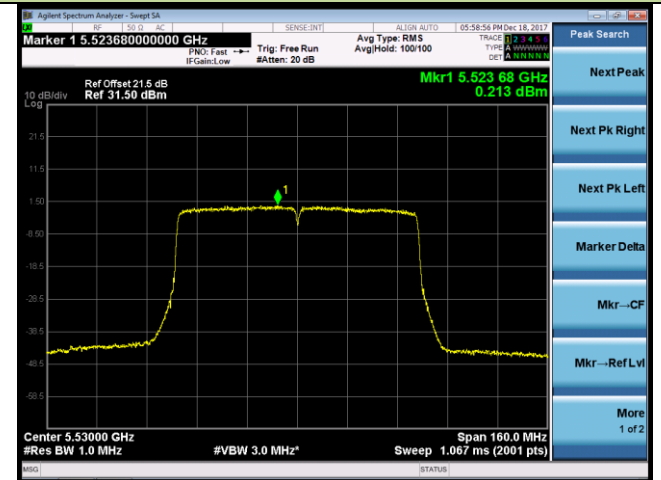

Channel 106 (5530MHz)