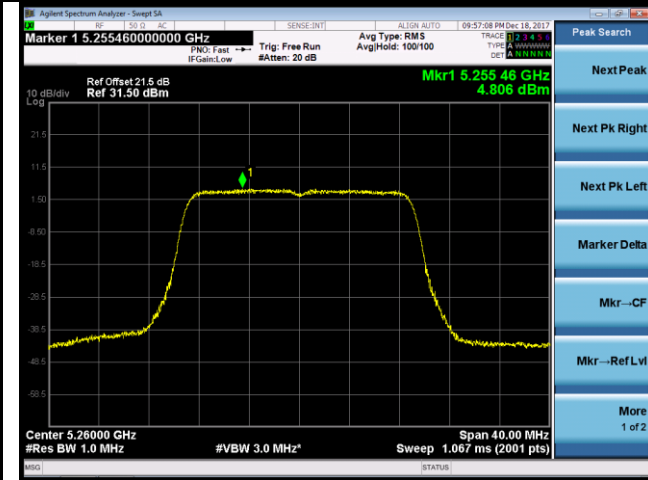

Channel 100 (5500MHz)

Channel 120 (5600MHz)

Channel 140 (5700MHz)

802.11n-HT40 Power Spectral Density - Ant 0 / Ant 0 + 1 (Beam-Forming Mode)

Channel 54 (5270MHz)

Channel 62 (5310MHz)

Channel 102 (5510MHz)

Channel 118 (5590MHz)

Channel 134 (5670MHz)

Channel 142 (5710MHz)

802.11ac-VHT20 Power Spectral Density - Ant 0 / Ant 0 + 1 (Beam-Forming Mode)

Channel 52 (5260MHz)

Channel 60 (5300MHz)

Channel 64 (5320MHz)

Channel 100 (5500MHz)

Channel 120 (5600MHz)

Channel 140 (5700MHz)