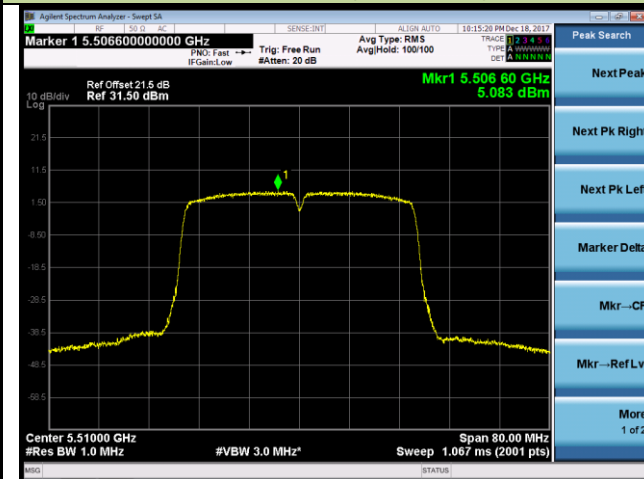

802.11ac-VHT40 Power Spectral Density - Ant 1 / Ant 0 + 1 (CDD Mode)

Channel 54 (5270MHz)

Channel 62 (5310MHz)

Channel 102 (5510MHz)

Channel 118 (5590MHz)

Channel 134 (5670MHz)

Channel 142 (5710MHz)

802.11ac-VHT80 Power Spectral Density - Ant 1 / Ant 0 + 1 (CDD Mode)

Channel 58 (5290MHz)

Channel 106 (5530MHz)

Channel 122 (5610MHz)

Channel 138 (5690MHz)

802.11n-HT20 Power Spectral Density - Ant 0 / Ant 0 + 1 (Beam-Forming Mode)

Channel 52 (5260MHz)

Channel 60 (5300MHz)

Channel 64 (5320MHz)