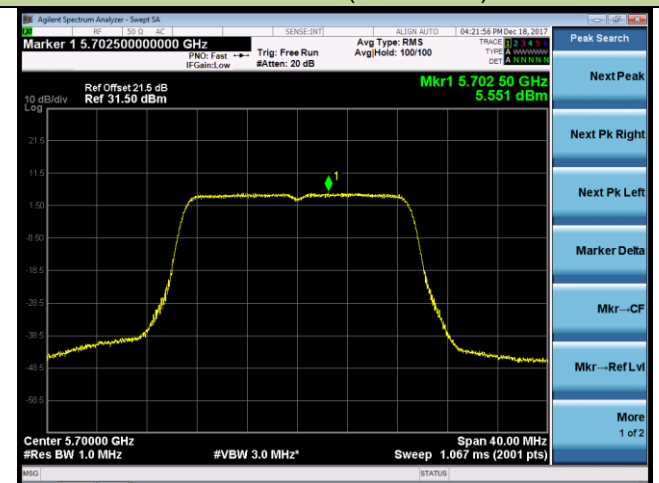

Channel 140 (5700MHz)