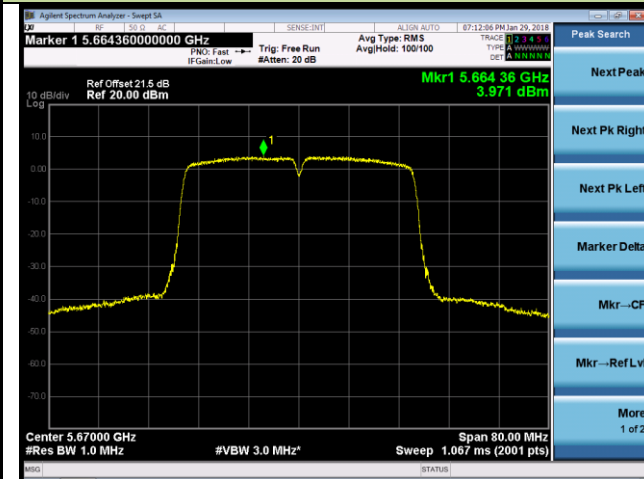

Channel 120 (5600MHz)

Channel 140 (5700MHz)

802.11n-HT40 Power Spectral Density - Ant 1 / Ant 0 + 1 (CDD Mode)

Channel 54 (5270MHz)

Channel 62 (5310MHz)

Channel 102 (5510MHz)

Channel 118 (5590MHz)

Channel 134 (5670MHz)

Channel 142 (5710MHz)

802.11ac-VHT20 Power Spectral Density - Ant 1 / Ant 0 + 1 (CDD Mode)

Channel 52 (5260MHz)

Channel 60 (5300MHz)

Channel 64 (5320MHz)

Channel 100 (5500MHz)

Channel 120 (5600MHz)

Channel 140 (5700MHz)