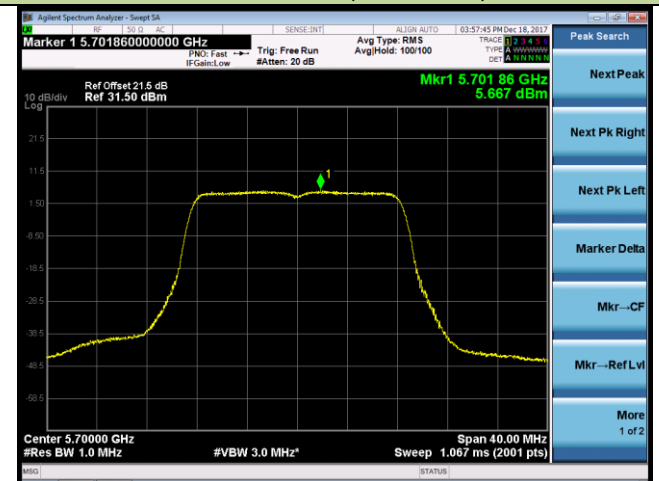

Channel 140 (5700MHz)