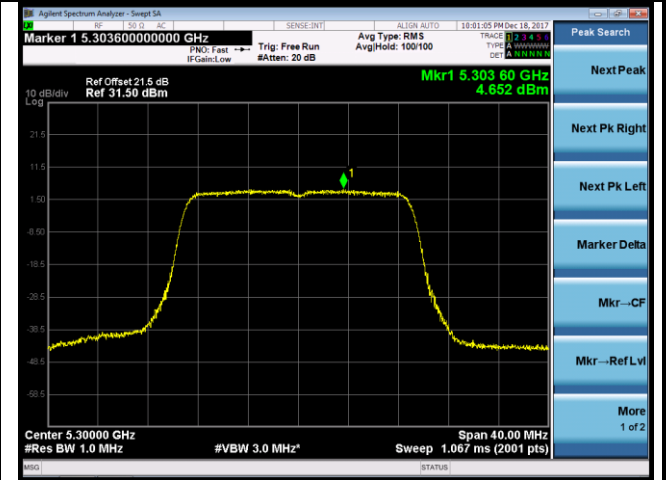

Channel 134 (5670MHz)

Channel 142 (5710MHz)

802.11ac-VHT20 Power Spectral Density - Ant 0 / Ant 0 + 1 (Beam-Forming Mode)

Channel 52 (5260MHz)

Channel 60 (5300MHz)

Channel 64 (5320MHz)

Channel 100 (5500MHz)

Channel 120 (5600MHz)

Channel 140 (5700MHz)