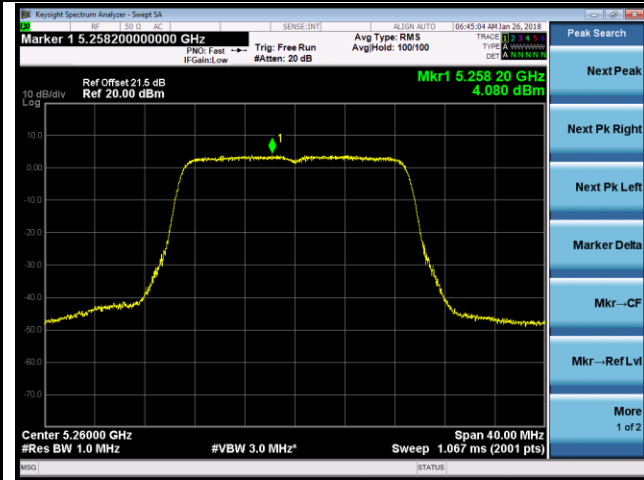

Channel 100 (5500MHz)

Channel 120 (5600MHz)

Channel 140 (5700MHz)

802.11n-HT20 Power Spectral Density - Ant 1 / Ant 0 + 1 (CDD Mode)

Channel 52 (5260MHz)

Channel 60 (5300MHz)

Channel 64 (5320MHz)

Channel 100 (5500MHz)

Channel 120 (5600MHz)

Channel 140 (5700MHz)

802.11n-HT40 Power Spectral Density - Ant 1 / Ant 0 + 1 (CDD Mode)

Channel 54 (5270MHz)

Channel 62 (5310MHz)

Channel 102 (5510MHz)

Channel 118 (5590MHz)

Channel 134 (5670MHz)