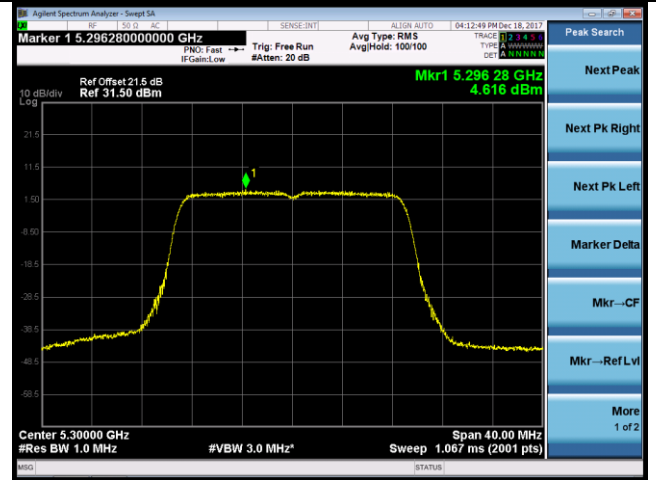

Channel 58 (5290MHz)

Channel 106 (5530MHz)

Channel 122 (5610MHz)

Channel 138 (5690MHz)

802.11n-HT20 Power Spectral Density - Ant 0 / Ant 0 + 1 (Beam-Forming Mode)

Channel 52 (5260MHz)

Channel 60 (5300MHz)

Channel 64 (5320MHz)