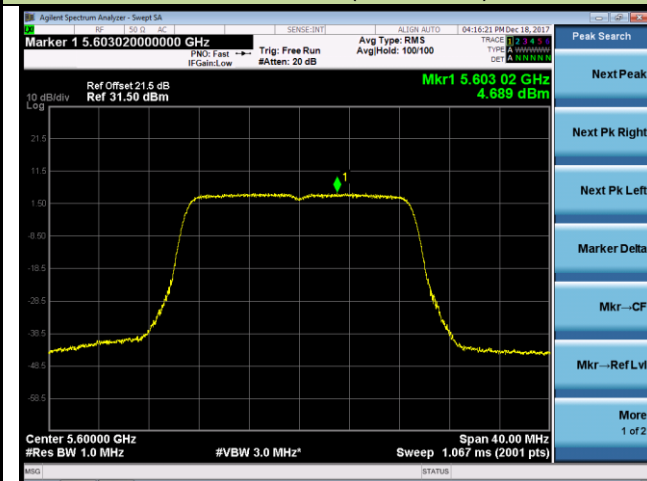

Channel 120 (5600MHz)