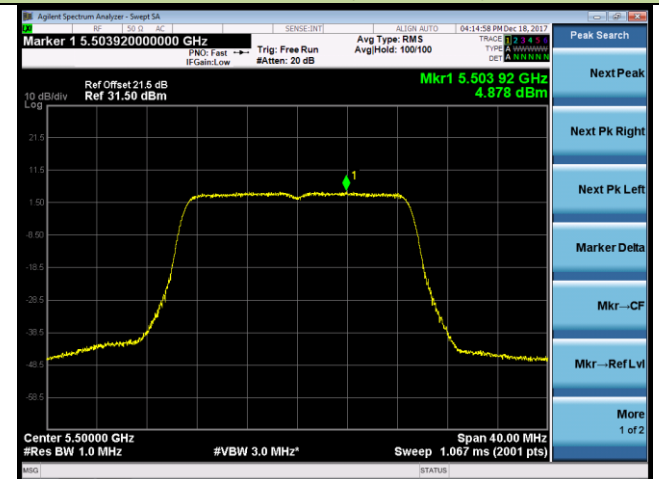

Channel 100 (5500MHz)

Channel 120 (5600MHz)

Channel 140 (5700MHz)

802.11n-HT20 Power Spectral Density - Ant 1 / Ant 0 + 1 (CDD Mode)

Channel 52 (5260MHz)

Channel 60 (5300MHz)

Channel 64 (5320MHz)

Channel 100 (5500MHz)