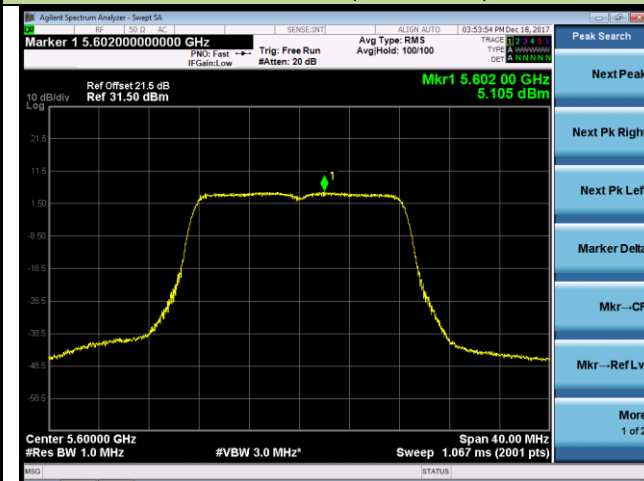

Channel 58 (5290MHz)

Channel 106 (5530MHz)

Channel 122 (5610MHz)

Channel 138 (5690MHz)

802.11a Power Spectral Density - Ant 1 / Ant 0 + 1 (CDD Mode)

Channel 52 (5260MHz)

Channel 60 (5300MHz)

Channel 64 (5320MHz)

Channel 100 (5500MHz)

Channel 120 (5600MHz)

Channel 140 (5700MHz)

802.11n-HT20 Power Spectral Density - Ant 1 / Ant 0 + 1 (CDD Mode)

Channel 52 (5260MHz)

Channel 60 (5300MHz)

Channel 64 (5320MHz)

Channel 100 (5500MHz)