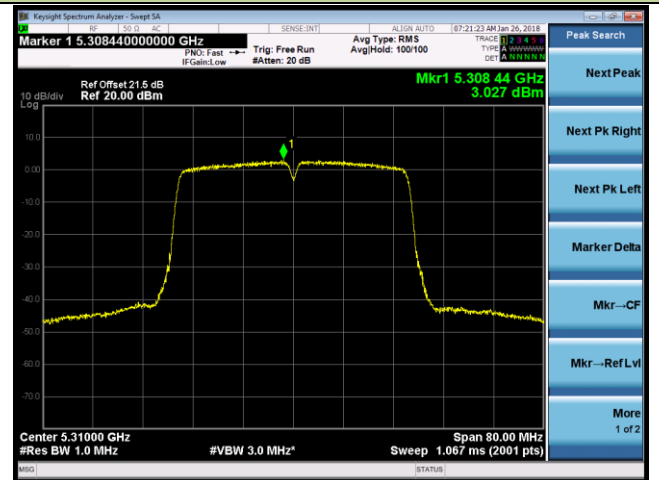

Channel 142 (5710MHz)

802.11ac-VHT20 Power Spectral Density - Ant 1 / Ant 0 + 1 (CDD Mode)

Channel 52 (5260MHz)

Channel 60 (5300MHz)

Channel 64 (5320MHz)

Channel 100 (5500MHz)

Channel 120 (5600MHz)

Channel 140 (5700MHz)

802.11ac-VHT40 Power Spectral Density - Ant 1 / Ant 0 + 1 (CDD Mode)

Channel 54 (5270MHz)

Channel 62 (5310MHz)

Channel 102 (5510MHz)

Channel 118 (5590MHz)

Channel 134 (5670MHz)

Channel 142 (5710MHz)

802.11ac-VHT80 Power Spectral Density - Ant 1 / Ant 0 + 1 (CDD Mode)