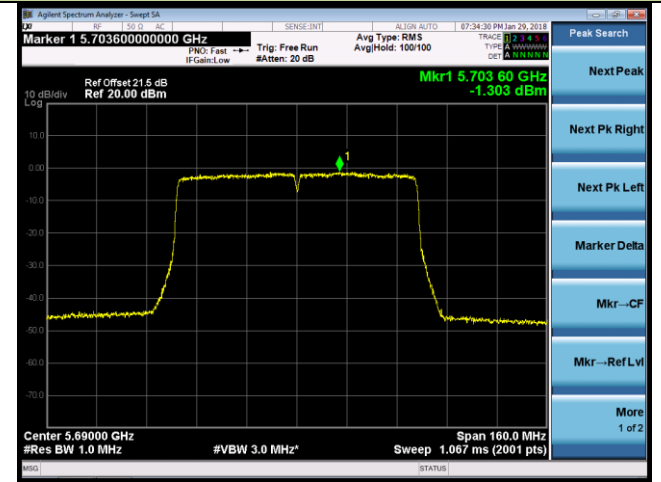

Channel 58 (5290MHz)

Channel 106 (5530MHz)

Channel 122 (5610MHz)

Channel 138 (5690MHz)

802.11a Power Spectral Density - Ant 1 / Ant 0 + 1 (CDD Mode)

Channel 52 (5260MHz)

Channel 60 (5300MHz)

Channel 64 (5320MHz)