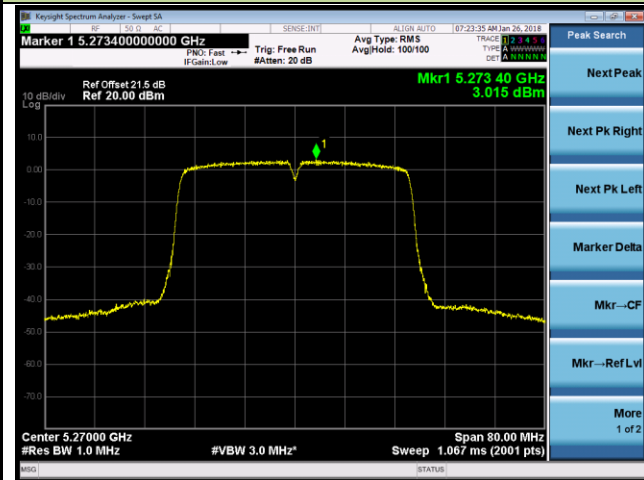

Channel 142 (5710MHz)

802.11ac-VHT20 Power Spectral Density - Ant 1 / Ant 0 + 1 (CDD Mode)

Channel 52 (5260MHz)

Channel 60 (5300MHz)

Channel 64 (5320MHz)

Channel 100 (5500MHz)

Channel 120 (5600MHz)

Channel 140 (5700MHz)

802.11ac-VHT40 Power Spectral Density - Ant 1 / Ant 0 + 1 (CDD Mode)

Channel 54 (5270MHz)

Channel 62 (5310MHz)

Channel 102 (5510MHz)

Channel 118 (5590MHz)

Channel 134 (5670MHz)

Channel 142 (5710MHz)

802.11ac-VHT80 Power Spectral Density - Ant 1 / Ant 0 + 1 (CDD Mode)