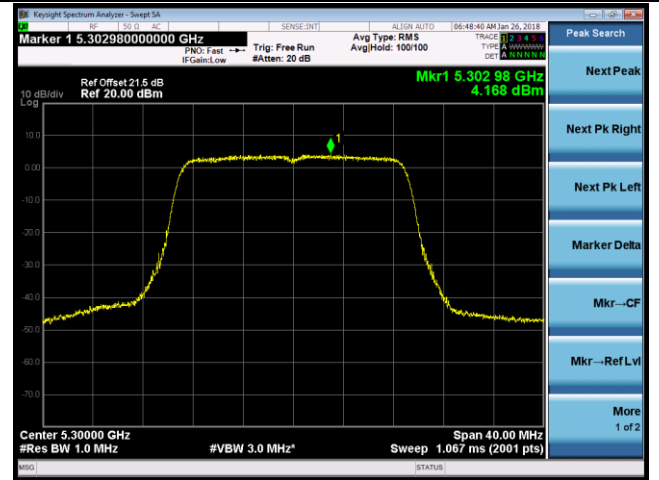

Channel 100 (5500MHz)

Channel 120 (5600MHz)

Channel 140 (5700MHz)

802.11n-HT20 Power Spectral Density - Ant 1 / Ant 0 + 1 (CDD Mode)

Channel 52 (5260MHz)

Channel 60 (5300MHz)

Channel 64 (5320MHz)

Channel 100 (5500MHz)