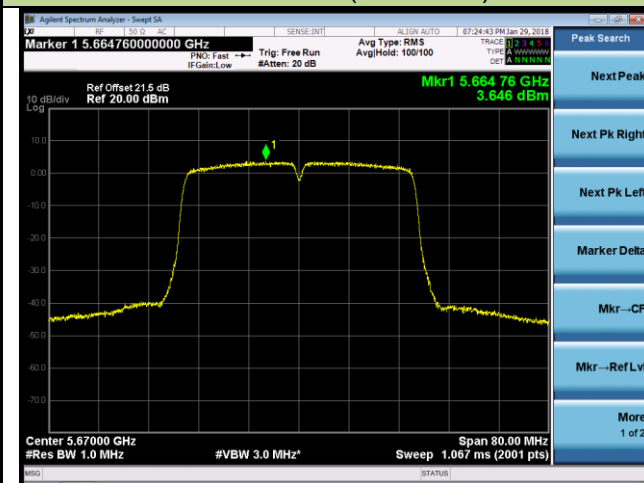

802.11ac-VHT40 Power Spectral Density - Ant 1 / Ant 0 + 1 (CDD Mode)

Channel 54 (5270MHz)

Channel 62 (5310MHz)

Channel 102 (5510MHz)

Channel 118 (5590MHz)

Channel 134 (5670MHz)

Channel 142 (5710MHz)

802.11ac-VHT80 Power Spectral Density - Ant 1 / Ant 0 + 1 (CDD Mode)

Channel 58 (5290MHz)

Channel 106 (5530MHz)

Channel 122 (5610MHz)

Channel 138 (5690MHz)

802.11n-HT20 Power Spectral Density - Ant 0 / Ant 0 + 1 (Beam-Forming Mode)

Channel 52 (5260MHz)

Channel 60 (5300MHz)

Channel 64 (5320MHz)