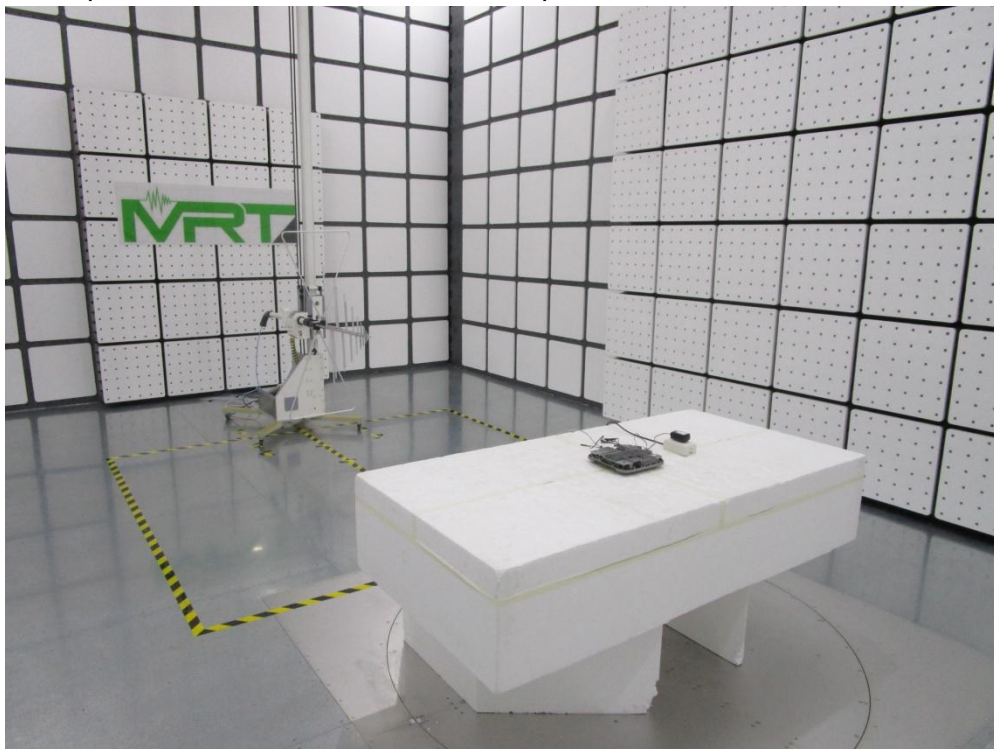

RSS-247 Test Photograph

Description: Front view of Conducted Emission Test Setup

Description: Back view of Conducted Emission Test Setup

Description: Radiated Emission Test Setup for 9kHz ~ 30MHz

Description: Radiated Emission Test Setup for 30MHz ~ 1GHz

Description: Radiated Emission Test Setup for 1GHz ~ 18GHz

Description: Radiated Emission Test Setup for 18GHz ~ 40GHz