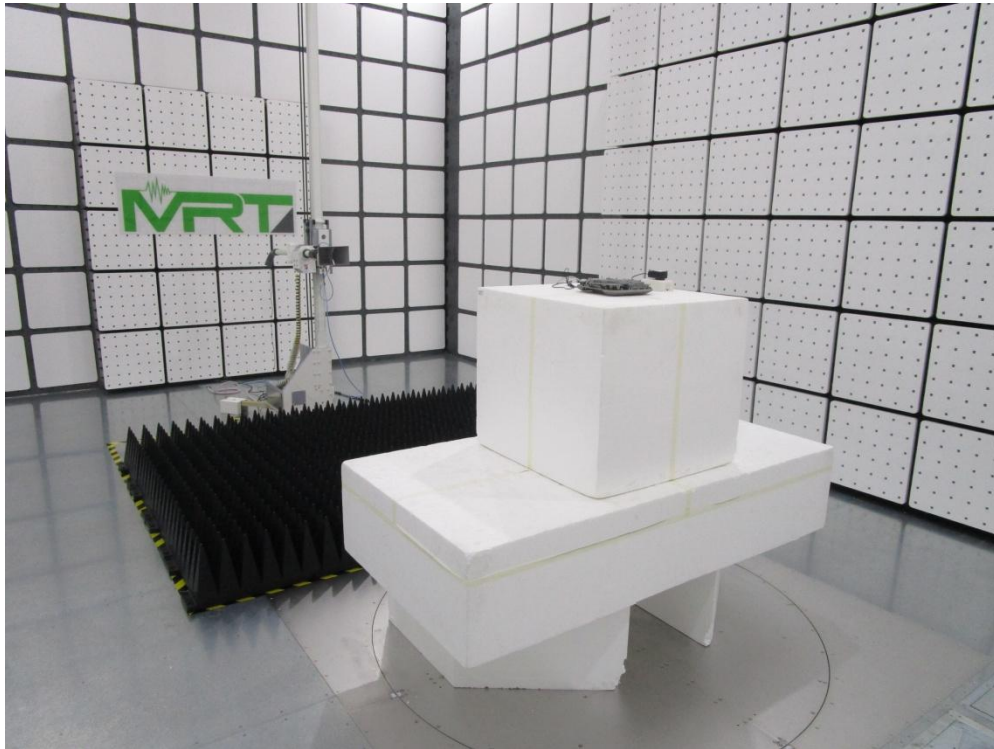

RSS-247 Test Photograph

Description: Front view of Conducted Emission Test Setup

Description: Back view of Conducted Emission Test Setup

Description: Radiated Emission Test Setup for 9kHz ~ 30MHz

Description: Radiated Emission Test Setup for 30MHz ~ 1GHz

Description: Radiated Emission Test Setup for 1GHz ~ 18GHz

Description: Radiated Emission Test Setup for 18GHz ~ 40GHz