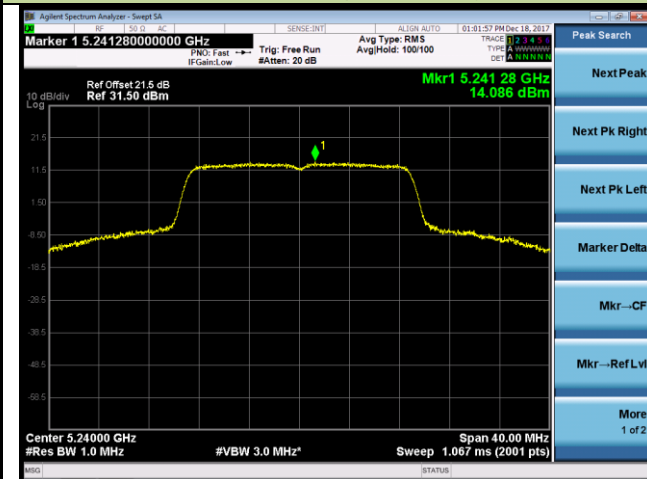

Channel 157 (5785MHz)

Channel 165 (5825MHz)

802.11n-HT20 Power Spectral Density - Ant 1

Channel 36 (5180MHz)

Channel 44 (5220MHz)

Channel 48 (5240MHz)

Channel 149 (5745MHz)

Channel 157 (5785MHz)