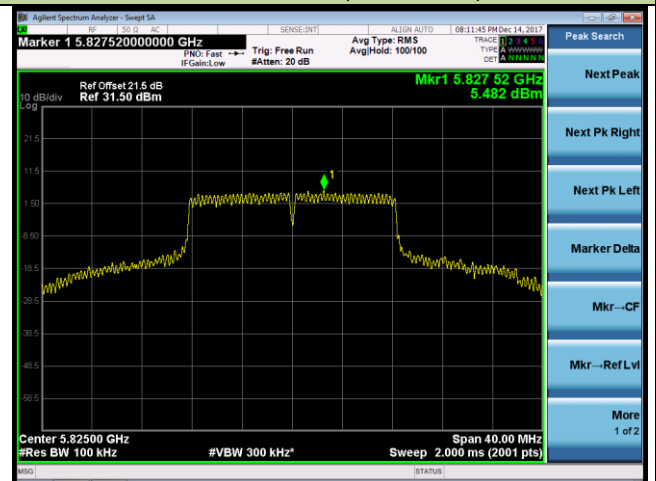

Channel 165 (5825MHz)