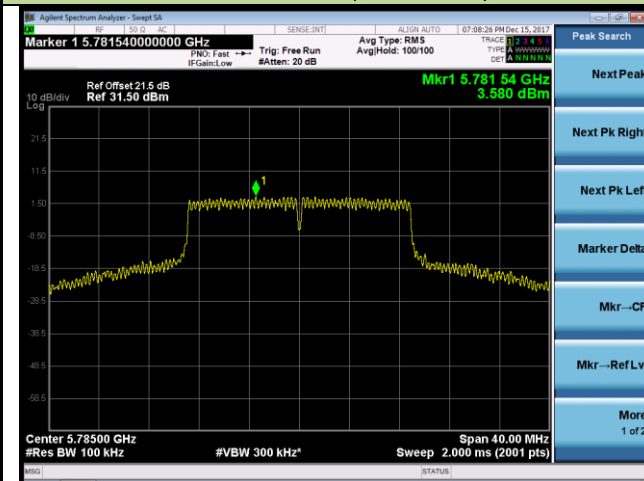

Channel 159 (5795MHz)

802.11ac-VHT20 Power Spectral Density - Ant 0 / Ant 0 + 1 (CDD Mode)

Channel 36 (5180MHz)

Channel 44 (5220MHz)

Channel 48 (5240MHz)

Channel 149 (5745MHz)

Channel 157 (5785MHz)

Channel 165 (5825MHz)

802.11ac-VHT40 Power Spectral Density - Ant 0 / Ant 0 + 1 (CDD Mode)

Channel 38 (5190MHz)

Channel 46 (5230MHz)

Channel 151 (5755MHz)

Channel 159 (5795MHz)

802.11ac-VHT80 Power Spectral Density - Ant 0 / Ant 0 + 1 (CDD Mode)