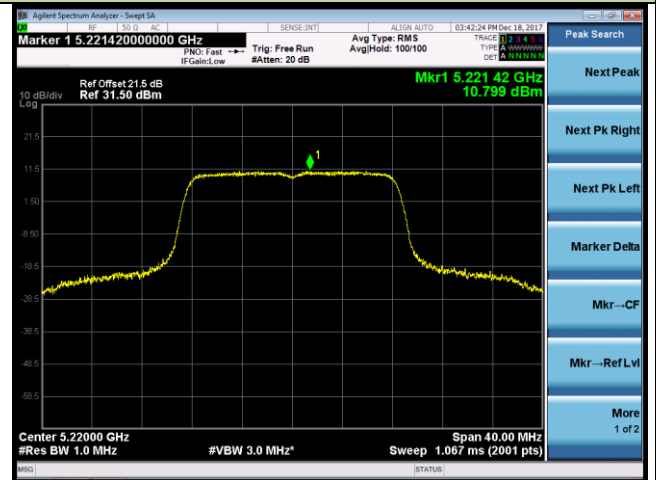

802.11ac-VHT40 Power Spectral Density - Ant 0 / Ant 0 + 1 (CDD Mode)

Channel 38 (5190MHz)

Channel 46 (5230MHz)

Channel 151 (5755MHz)

Channel 159 (5795MHz)

802.11ac-VHT80 Power Spectral Density - Ant 0 / Ant 0 + 1 (CDD Mode)

Channel 42 (5210MHz)

Channel 155 (5775MHz)

802.11a Power Spectral Density - Ant 1 / Ant 0 + 1 (CDD Mode)

Channel 36 (5180MHz)

Channel 44 (5220MHz)

Channel 48 (5240MHz)

Channel 149 (5745MHz)

Channel 157 (5785MHz)

Channel 165 (5825MHz)