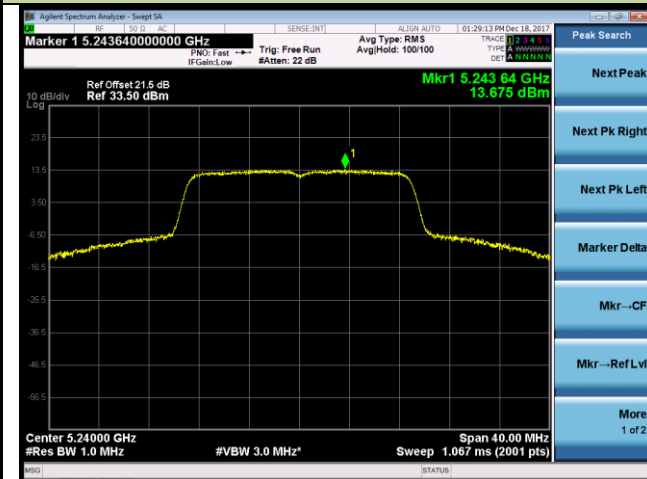

Channel 48 (5240MHz)