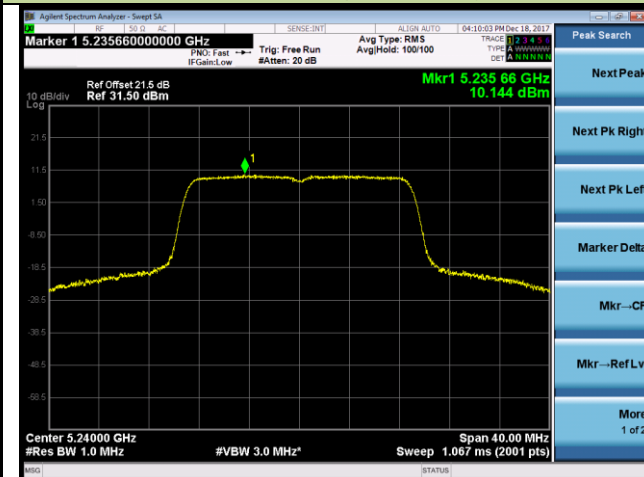

Channel 48 (5240MHz)