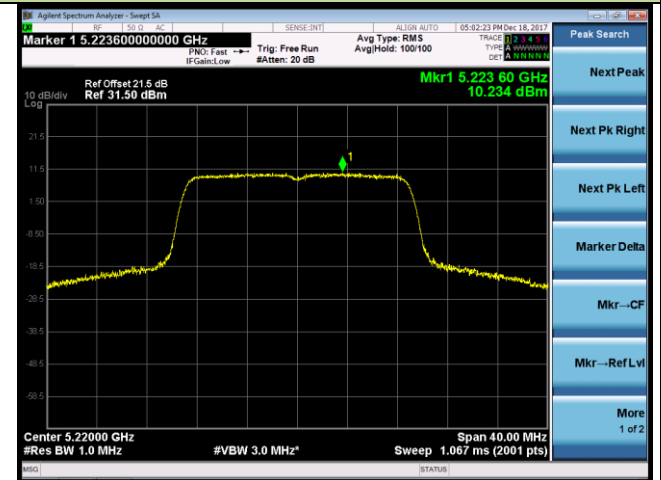

Channel 159 (5795MHz)

802.11ac-VHT20 Power Spectral Density - Ant 0 / Ant 0 + 1 (CDD Mode)

Channel 36 (5180MHz)

Channel 44 (5220MHz)

Channel 48 (5240MHz)

Channel 149 (5745MHz)

Channel 157 (5785MHz)

Channel 165 (5825MHz)

802.11ac-VHT40 Power Spectral Density - Ant 0 / Ant 0 + 1 (CDD Mode)

Channel 38 (5190MHz)

Channel 46 (5230MHz)

Channel 151 (5755MHz)

Channel 159 (5795MHz)

802.11ac-VHT80 Power Spectral Density - Ant 0 / Ant 0 + 1 (CDD Mode)