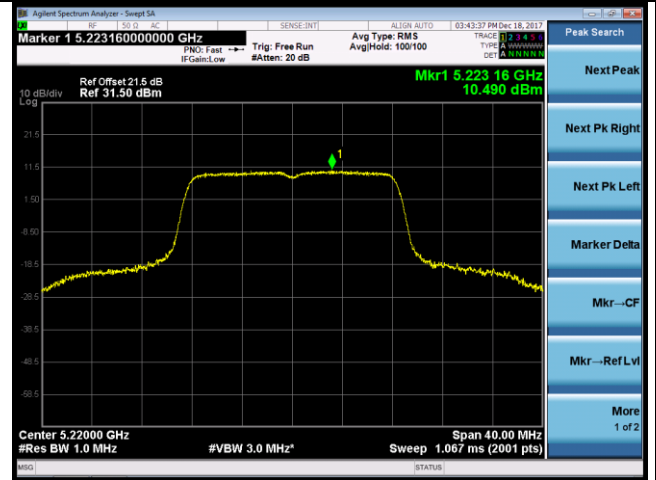

Channel 44 (5220MHz)