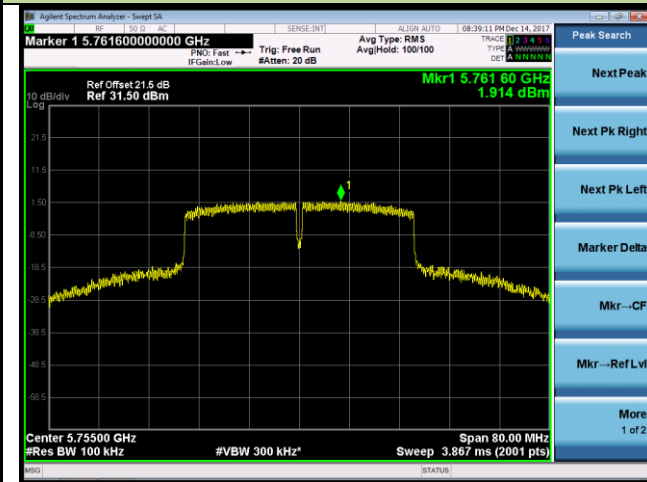

Channel 44 (5220MHz)

Channel 48 (5240MHz)

Channel 149 (5745MHz)

Channel 157 (5785MHz)

Channel 165 (5825MHz)

802.11ac-VHT40 Power Spectral Density - Ant 1

Channel 38 (5190MHz)

Channel 46 (5230MHz)

Channel 151 (5755MHz)

Channel 159 (5795MHz)

802.11ac-VHT80 Power Spectral Density - Ant 1

Channel 42 (5210MHz)

Channel 155 (5775MHz)

802.11a Power Spectral Density - Ant 0 / Ant 0 + 1 (CDD Mode)

Channel 36 (5180MHz)