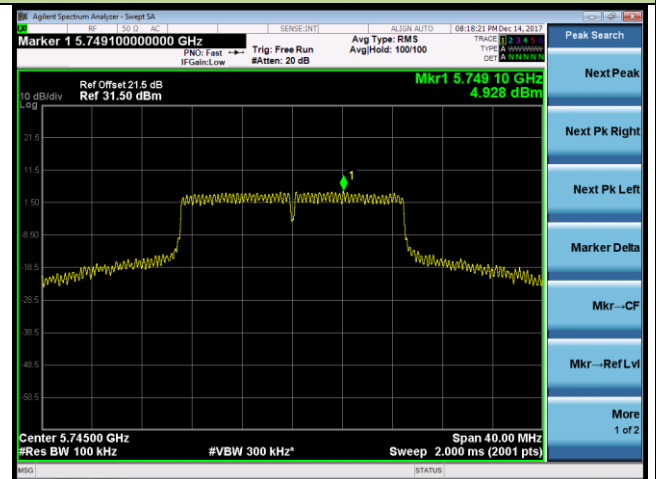

Channel 157 (5785MHz)

Channel 165 (5825MHz)

802.11n-HT20 Power Spectral Density - Ant 1

Channel 36 (5180MHz)

Channel 44 (5220MHz)

Channel 48 (5240MHz)

Channel 149 (5745MHz)

Channel 157 (5785MHz)