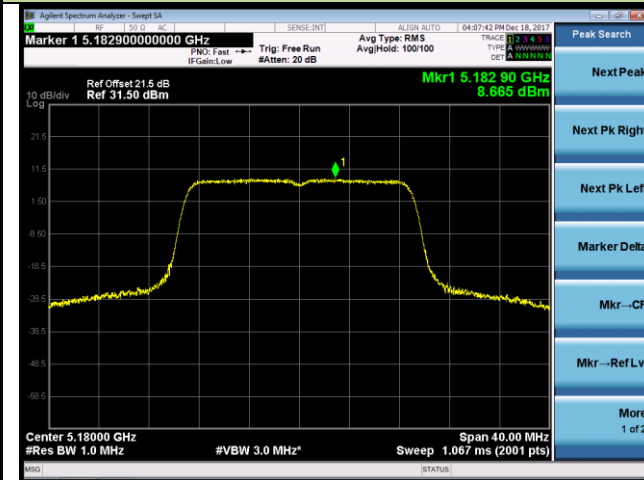

Channel 44 (5220MHz)

Channel 48 (5240MHz)

Channel 149 (5745MHz)

Channel 157 (5785MHz)

Channel 165 (5825MHz)

802.11n-HT20 Power Spectral Density - Ant 0 / Ant 0 + 1 (CDD Mode)

Channel 36 (5180MHz)

Channel 44 (5220MHz)