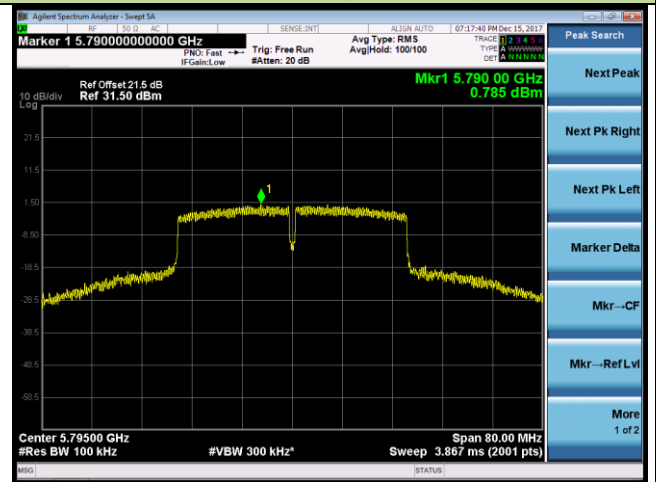

802.11ac-VHT40 Power Spectral Density - Ant 0 / Ant 0 + 1 (CDD Mode)

Channel 38 (5190MHz)

Channel 46 (5230MHz)

Channel 151 (5755MHz)

Channel 159 (5795MHz)

802.11ac-VHT80 Power Spectral Density - Ant 0 / Ant 0 + 1 (CDD Mode)