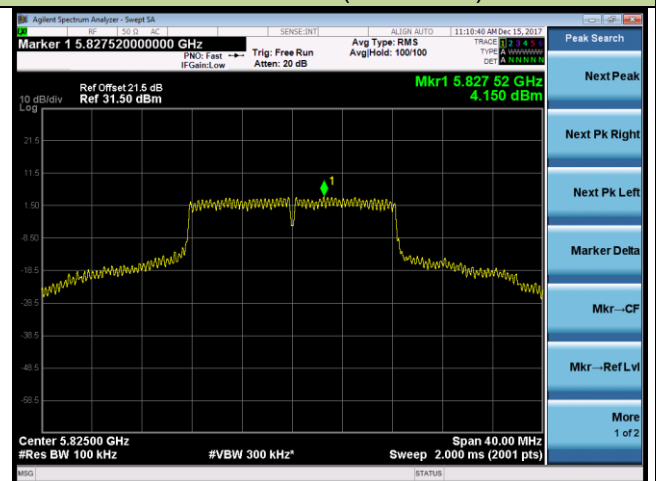

Channel 44 (5220MHz)

Channel 48 (5240MHz)

Channel 149 (5745MHz)

Channel 157 (5785MHz)

Channel 165 (5825MHz)

802.11n-HT20 Power Spectral Density - Ant 0 / Ant 0 + 1 (CDD Mode)

Channel 36 (5180MHz)

Channel 44 (5220MHz)