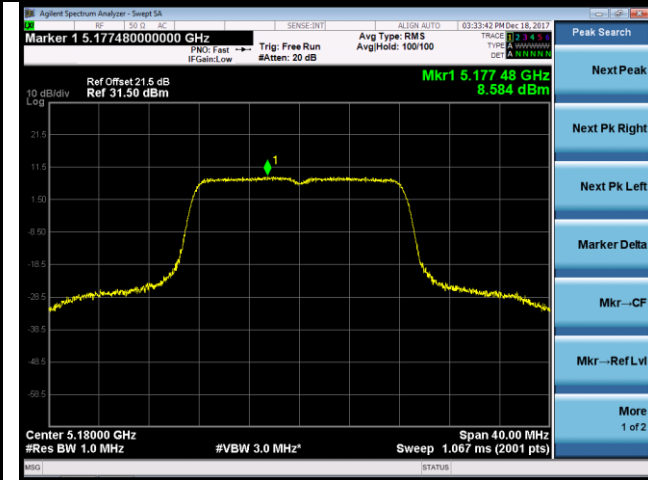

Channel 151 (5755MHz)

Channel 159 (5795MHz)

802.11ac-VHT80 Power Spectral Density - Ant 1

Channel 42 (5210MHz)

Channel 155 (5775MHz)

802.11a Power Spectral Density - Ant 0 / Ant 0 + 1 (CDD Mode)

Channel 36 (5180MHz)

Channel 44 (5220MHz)

Channel 48 (5240MHz)

Channel 149 (5745MHz)

Channel 157 (5785MHz)

Channel 165 (5825MHz)

802.11n-HT20 Power Spectral Density - Ant 0 / Ant 0 + 1 (CDD Mode)

Channel 36 (5180MHz)

Channel 44 (5220MHz)