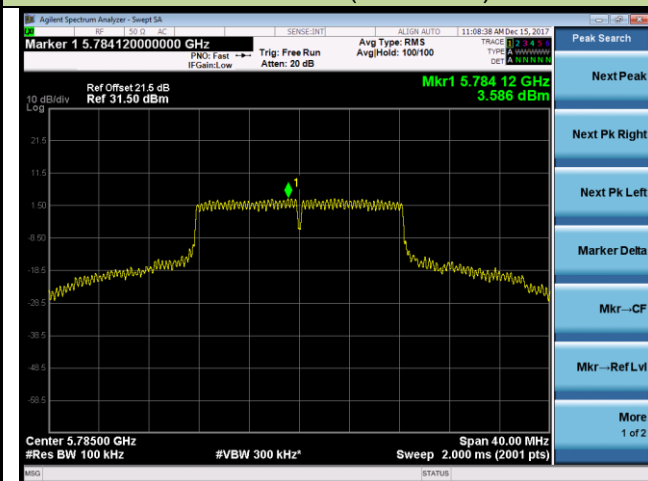

Channel 44 (5220MHz)

Channel 48 (5240MHz)

Channel 149 (5745MHz)

Channel 157 (5785MHz)

Channel 165 (5825MHz)

802.11n-HT20 Power Spectral Density - Ant 0 / Ant 0 + 1 (CDD Mode)

Channel 36 (5180MHz)

Channel 44 (5220MHz)