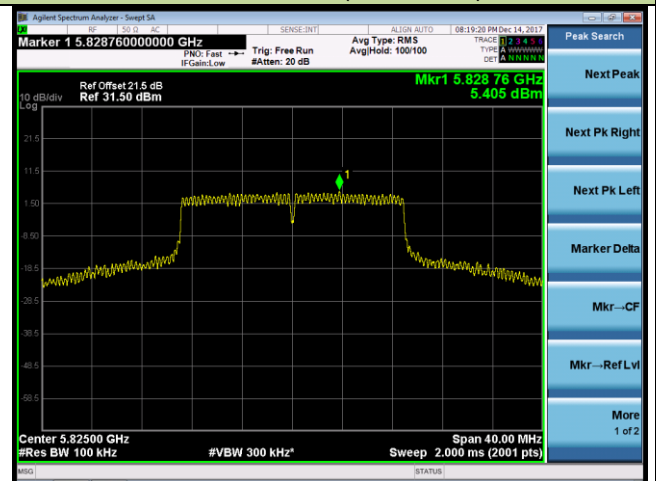

Channel 165 (5825MHz)