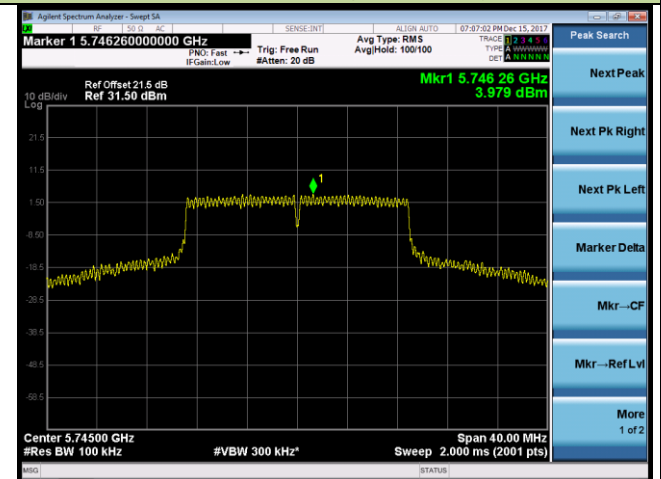

Channel 159 (5795MHz)

802.11ac-VHT20 Power Spectral Density - Ant 0 / Ant 0 + 1 (CDD Mode)

Channel 36 (5180MHz)

Channel 44 (5220MHz)

Channel 48 (5240MHz)

Channel 149 (5745MHz)

Channel 157 (5785MHz)

Channel 165 (5825MHz)

802.11ac-VHT40 Power Spectral Density - Ant 0 / Ant 0 + 1 (CDD Mode)

Channel 38 (5190MHz)

Channel 46 (5230MHz)

Channel 151 (5755MHz)

Channel 159 (5795MHz)

802.11ac-VHT80 Power Spectral Density - Ant 0 / Ant 0 + 1 (CDD Mode)