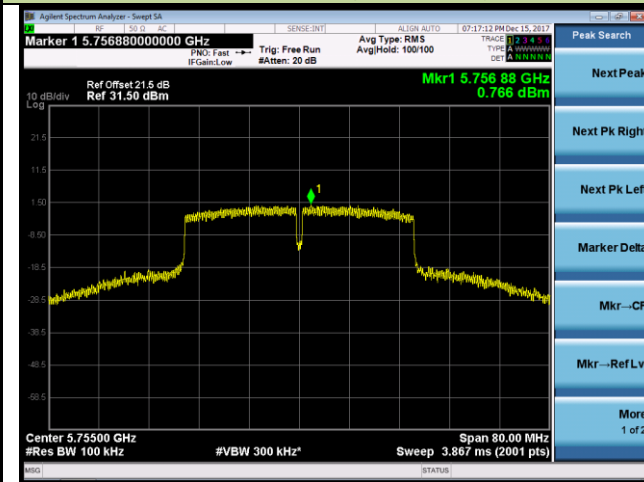

802.11ac-VHT40 Power Spectral Density - Ant 0 / Ant 0 + 1 (CDD Mode)

Channel 38 (5190MHz)

Channel 46 (5230MHz)

Channel 151 (5755MHz)

Channel 159 (5795MHz)

802.11ac-VHT80 Power Spectral Density - Ant 0 / Ant 0 + 1 (CDD Mode)