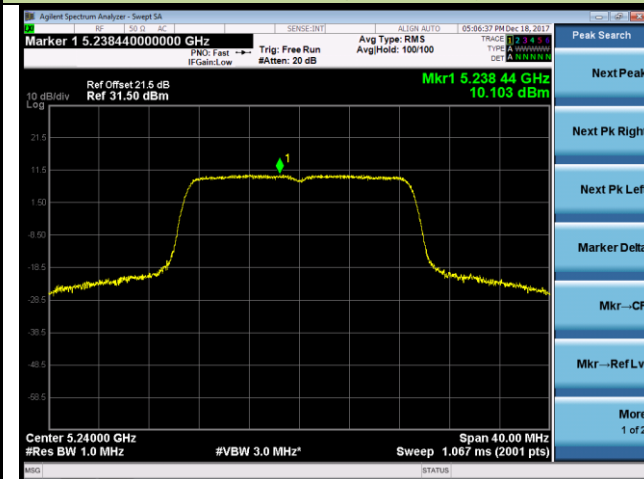

Channel 159 (5795MHz)

802.11ac-VHT20 Power Spectral Density - Ant 0 / Ant 0 + 1 (CDD Mode)

Channel 36 (5180MHz)

Channel 44 (5220MHz)

Channel 48 (5240MHz)

Channel 149 (5745MHz)

Channel 157 (5785MHz)

Channel 165 (5825MHz)

802.11ac-VHT40 Power Spectral Density - Ant 0 / Ant 0 + 1 (CDD Mode)

Channel 38 (5190MHz)

Channel 46 (5230MHz)

Channel 151 (5755MHz)

Channel 159 (5795MHz)

802.11ac-VHT80 Power Spectral Density - Ant 0 / Ant 0 + 1 (CDD Mode)