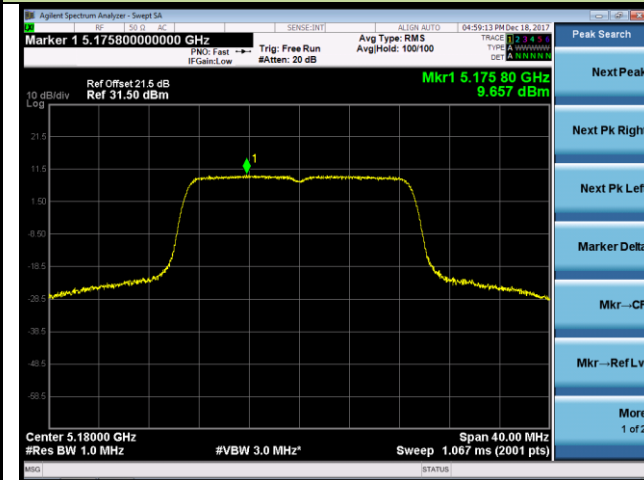

Channel 48 (5240MHz)

Channel 149 (5745MHz)

Channel 157 (5785MHz)

Channel 165 (5825MHz)

802.11n-HT40 Power Spectral Density - Ant 0 / Ant 0 + 1 (CDD Mode)

Channel 38 (5190MHz)

Channel 46 (5230MHz)

Channel 151 (5755MHz)

Channel 159 (5795MHz)

802.11ac-VHT20 Power Spectral Density - Ant 0 / Ant 0 + 1 (CDD Mode)

Channel 36 (5180MHz)

Channel 44 (5220MHz)

Channel 48 (5240MHz)

Channel 149 (5745MHz)

Channel 157 (5785MHz)

Channel 165 (5825MHz)