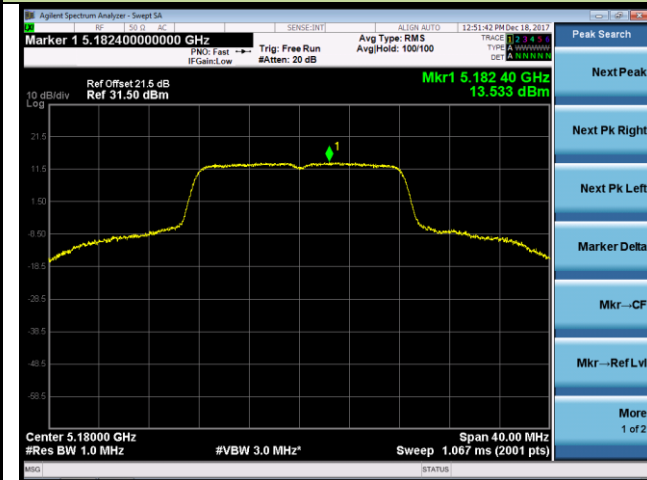

802.11ac-VHT80 Power Spectral Density - Ant 0

Channel 42 (5210MHz)

Channel 155 (5775MHz)

802.11a Power Spectral Density - Ant 1

Channel 36 (5180MHz)

Channel 44 (5220MHz)

Channel 48 (5240MHz)

Channel 149 (5745MHz)

Channel 157 (5785MHz)

Channel 165 (5825MHz)

802.11n-HT20 Power Spectral Density - Ant 1

Channel 36 (5180MHz)

Channel 44 (5220MHz)

Channel 48 (5240MHz)

Channel 149 (5745MHz)

Channel 157 (5785MHz)