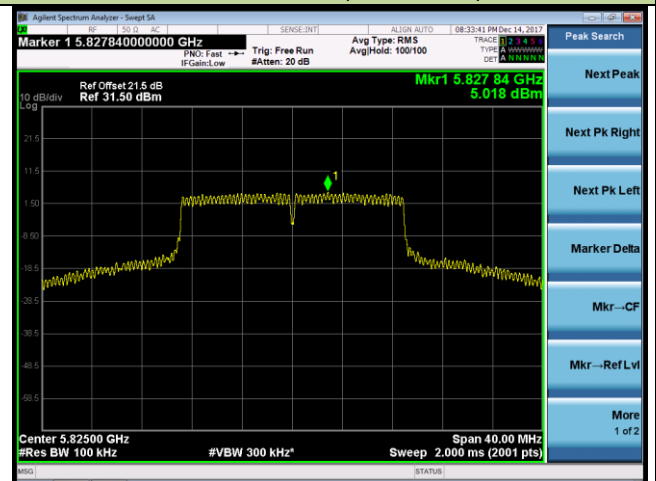

Channel 44 (5220MHz)

Channel 48 (5240MHz)

Channel 149 (5745MHz)

Channel 157 (5785MHz)

Channel 165 (5825MHz)

802.11ac-VHT40 Power Spectral Density - Ant 1

Channel 38 (5190MHz)

Channel 46 (5230MHz)