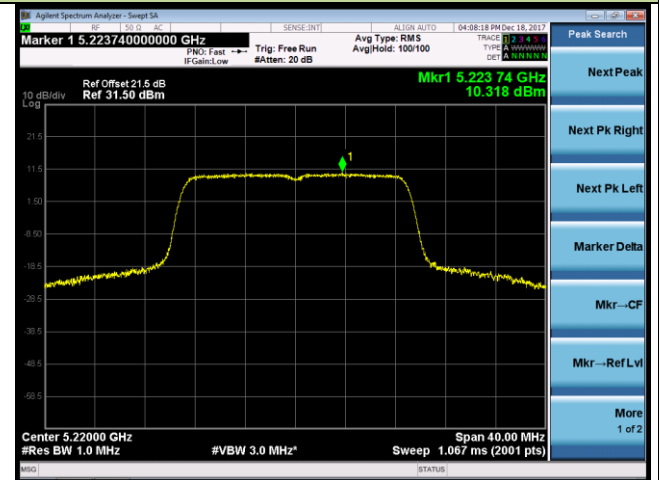

Channel 44 (5220MHz)

Channel 48 (5240MHz)

Channel 149 (5745MHz)

Channel 157 (5785MHz)

Channel 165 (5825MHz)

802.11n-HT20 Power Spectral Density - Ant 0 / Ant 0 + 1 (CDD Mode)

Channel 36 (5180MHz)

Channel 44 (5220MHz)