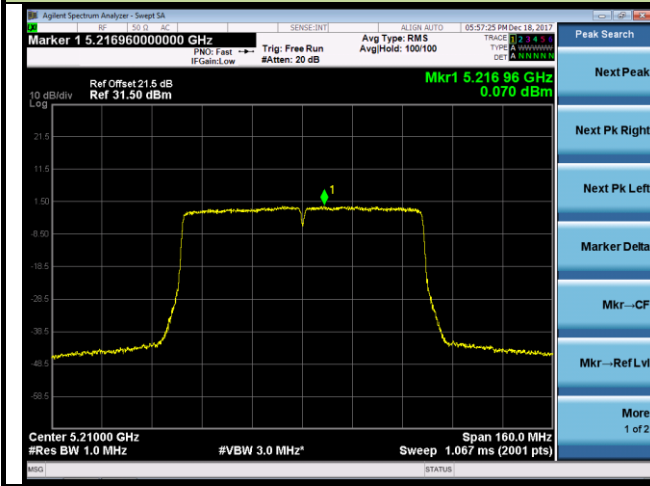

802.11ac-VHT40 Power Spectral Density - Ant 0 / Ant 0 + 1 (CDD Mode)

Channel 38 (5190MHz)

Channel 46 (5230MHz)

Channel 151 (5755MHz)

Channel 159 (5795MHz)

802.11ac-VHT80 Power Spectral Density - Ant 0 / Ant 0 + 1 (CDD Mode)

Channel 42 (5210MHz)

Channel 155 (5775MHz)

802.11a Power Spectral Density - Ant 1 / Ant 0 + 1 (CDD Mode)

Channel 36 (5180MHz)

Channel 44 (5220MHz)

Channel 48 (5240MHz)

Channel 149 (5745MHz)

Channel 157 (5785MHz)