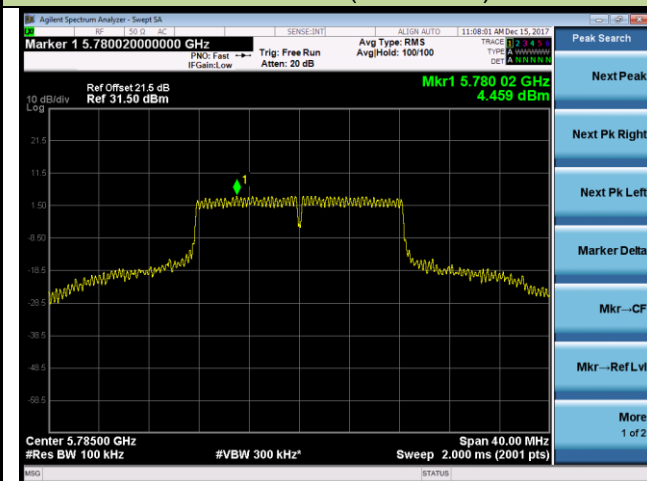

802.11ac-VHT40 Power Spectral Density - Ant 0 / Ant 0 + 1 (CDD Mode)

Channel 38 (5190MHz)

Channel 46 (5230MHz)

Channel 151 (5755MHz)

Channel 159 (5795MHz)

802.11ac-VHT80 Power Spectral Density - Ant 0 / Ant 0 + 1 (CDD Mode)

Channel 42 (5210MHz)

Channel 155 (5775MHz)

802.11a Power Spectral Density - Ant 1 / Ant 0 + 1 (CDD Mode)

Channel 36 (5180MHz)

Channel 44 (5220MHz)

Channel 48 (5240MHz)

Channel 149 (5745MHz)

Channel 157 (5785MHz)

Channel 165 (5825MHz)