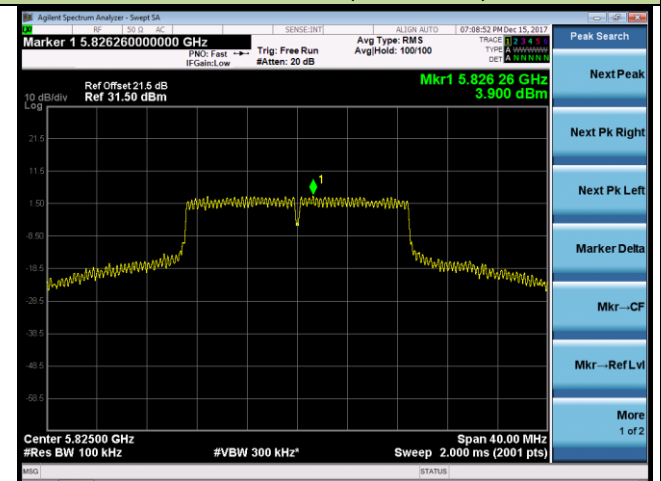

Channel 159 (5795MHz)

802.11ac-VHT20 Power Spectral Density - Ant 0 / Ant 0 + 1 (CDD Mode)

Channel 36 (5180MHz)

Channel 44 (5220MHz)

Channel 48 (5240MHz)

Channel 149 (5745MHz)

Channel 157 (5785MHz)

Channel 165 (5825MHz)

802.11ac-VHT40 Power Spectral Density - Ant 0 / Ant 0 + 1 (CDD Mode)

Channel 38 (5190MHz)

Channel 46 (5230MHz)

Channel 151 (5755MHz)

Channel 159 (5795MHz)

802.11ac-VHT80 Power Spectral Density - Ant 0 / Ant 0 + 1 (CDD Mode)