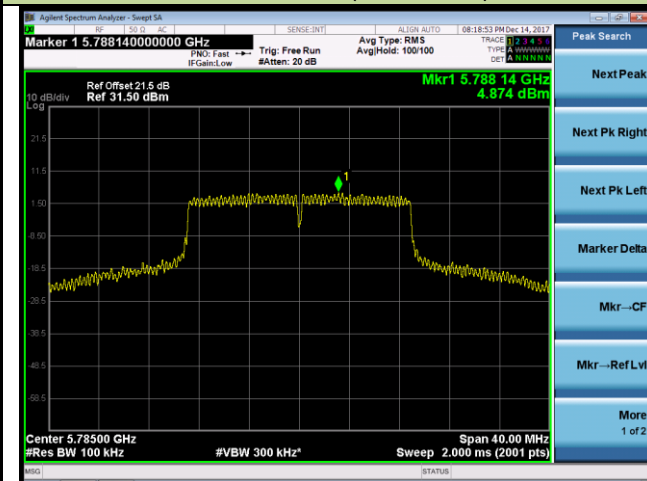

Channel 157 (5785MHz)

Channel 165 (5825MHz)

802.11n-HT20 Power Spectral Density - Ant 1

Channel 36 (5180MHz)

Channel 44 (5220MHz)

Channel 48 (5240MHz)

Channel 149 (5745MHz)

Channel 157 (5785MHz)