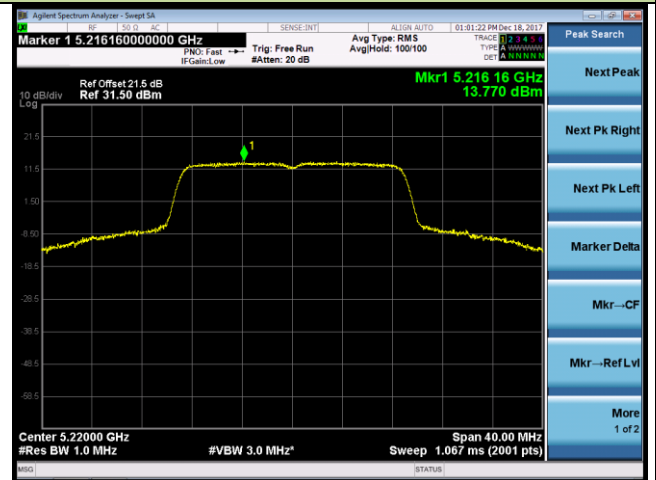

Channel 157 (5785MHz)

Channel 165 (5825MHz)

802.11n-HT20 Power Spectral Density - Ant 1

Channel 36 (5180MHz)

Channel 44 (5220MHz)

Channel 48 (5240MHz)

Channel 149 (5745MHz)

Channel 157 (5785MHz)