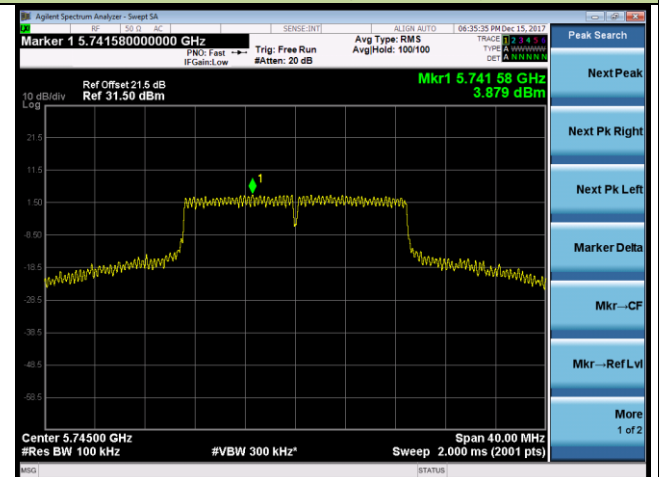

Channel 149 (5745MHz)