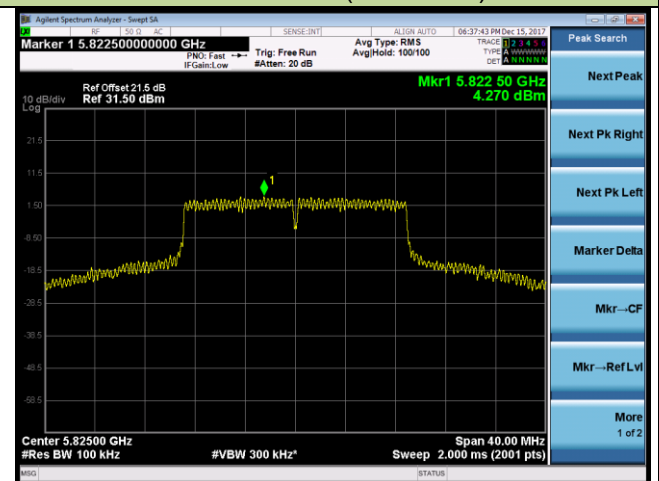

Channel 48 (5240MHz)

Channel 149 (5745MHz)

Channel 157 (5785MHz)

Channel 165 (5825MHz)

802.11n-HT40 Power Spectral Density - Ant 0 / Ant 0 + 1 (CDD Mode)

Channel 38 (5190MHz)

Channel 46 (5230MHz)

Channel 151 (5755MHz)