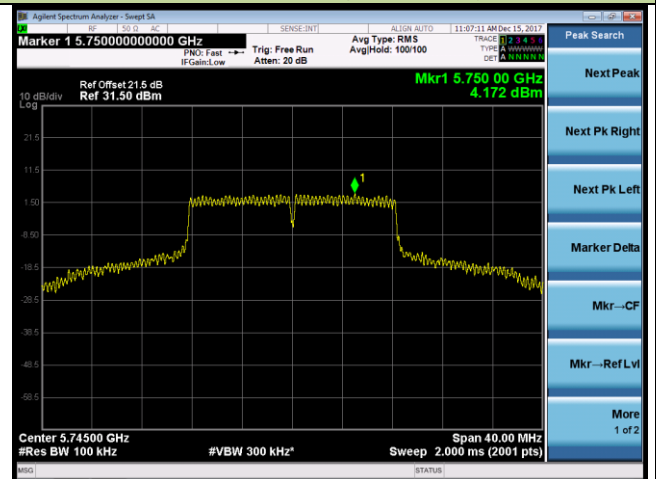

Channel 149 (5745MHz)