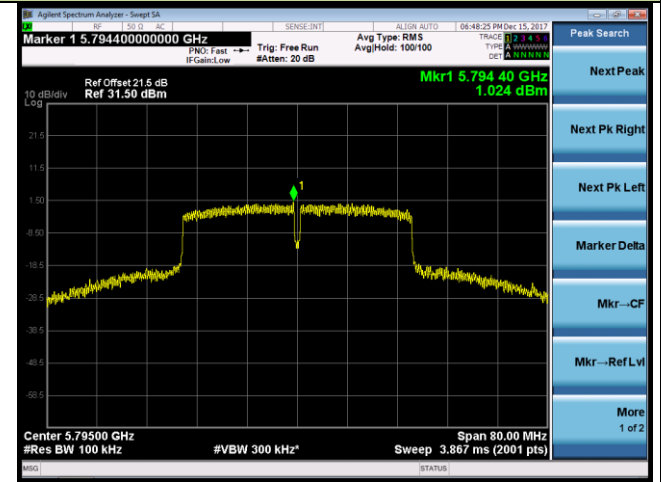

Channel 159 (5795MHz)