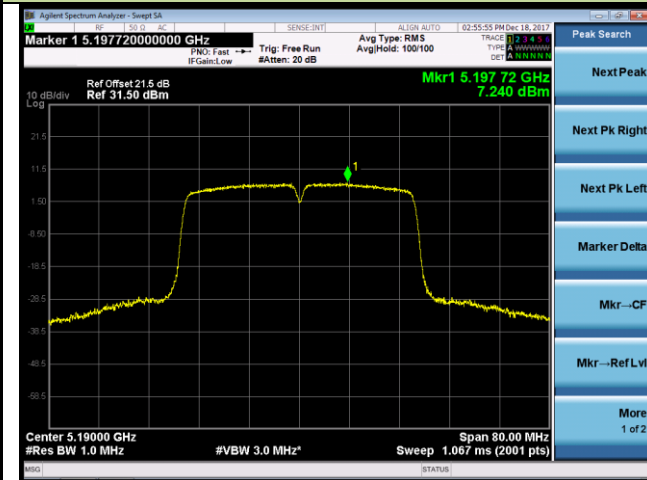

Channel 44 (5220MHz)

Channel 48 (5240MHz)

Channel 149 (5745MHz)

Channel 157 (5785MHz)

Channel 165 (5825MHz)

802.11ac-VHT40 Power Spectral Density - Ant 1

Channel 38 (5190MHz)

Channel 46 (5230MHz)

Channel 151 (5755MHz)

Channel 159 (5795MHz)

802.11ac-VHT80 Power Spectral Density - Ant 1

Channel 42 (5210MHz)

Channel 155 (5775MHz)

802.11a Power Spectral Density - Ant 0 / Ant 0 + 1 (CDD Mode)

Channel 36 (5180MHz)