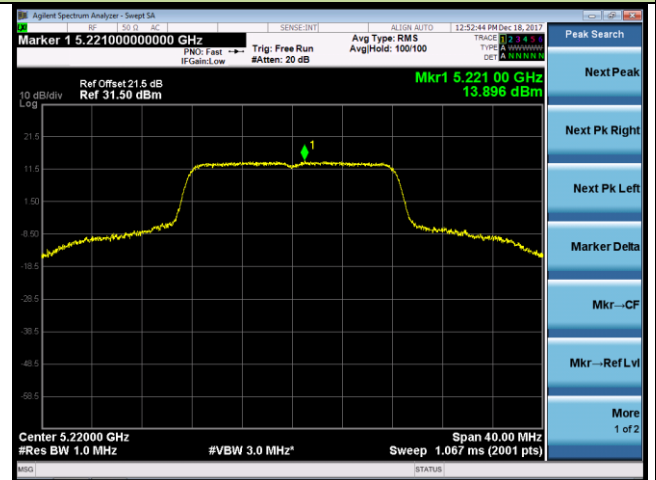

802.11ac-VHT80 Power Spectral Density - Ant 0

Channel 42 (5210MHz)

Channel 155 (5775MHz)

802.11a Power Spectral Density - Ant 1

Channel 36 (5180MHz)

Channel 44 (5220MHz)

Channel 48 (5240MHz)

Channel 149 (5745MHz)