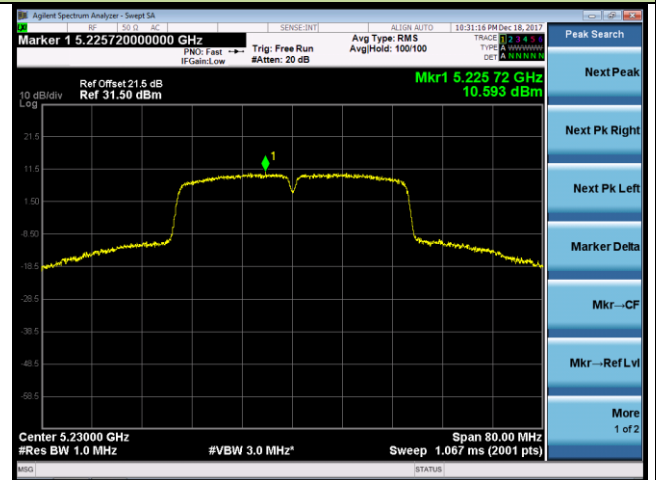

Channel 159 (5795MHz)

802.11ac-VHT20 Power Spectral Density - Ant 0 / Ant 0 + 1 (CDD Mode)

Channel 36 (5180MHz)

Channel 44 (5220MHz)

Channel 48 (5240MHz)

Channel 149 (5745MHz)

Channel 157 (5785MHz)

Channel 165 (5825MHz)

802.11ac-VHT40 Power Spectral Density - Ant 0 / Ant 0 + 1 (CDD Mode)

Channel 38 (5190MHz)

Channel 46 (5230MHz)

Channel 151 (5755MHz)

Channel 159 (5795MHz)

802.11ac-VHT80 Power Spectral Density - Ant 0 / Ant 0 + 1 (CDD Mode)