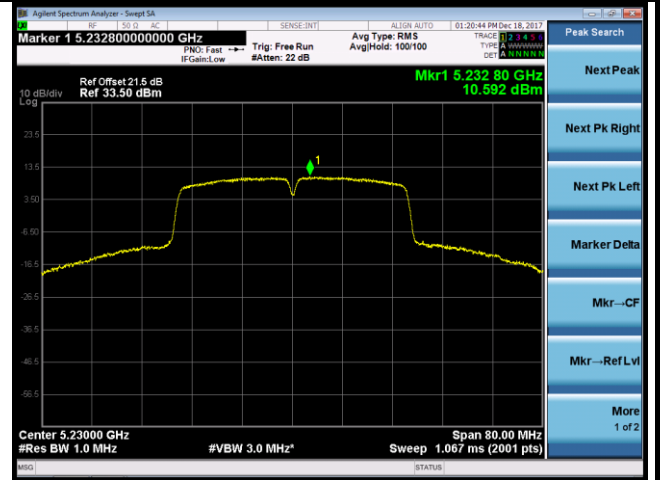

Channel 165 (5825MHz)

802.11n-HT40 Power Spectral Density - Ant 1

Channel 38 (5190MHz)

Channel 46 (5230MHz)

Channel 151 (5755MHz)

Channel 159 (5795MHz)

802.11ac-VHT20 Power Spectral Density - Ant 1

Channel 36 (5180MHz)