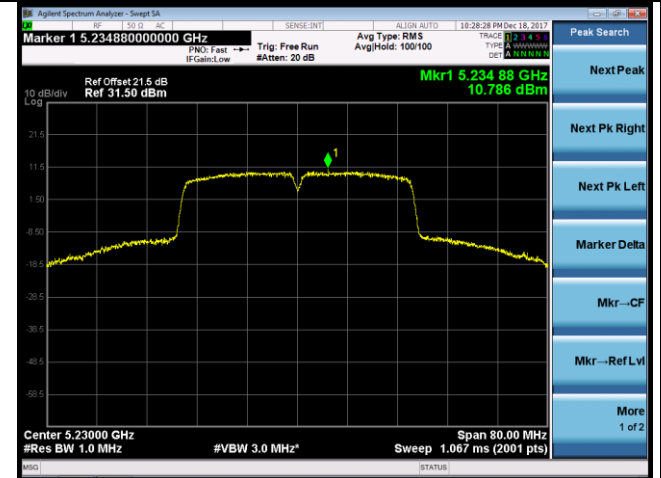

Channel 48 (5240MHz)

Channel 149 (5745MHz)

Channel 157 (5785MHz)

Channel 165 (5825MHz)

802.11n-HT40 Power Spectral Density - Ant 0 / Ant 0 + 1 (CDD Mode)

Channel 38 (5190MHz)

Channel 46 (5230MHz)

Channel 151 (5755MHz)

Channel 159 (5795MHz)

802.11ac-VHT20 Power Spectral Density - Ant 0 / Ant 0 + 1 (CDD Mode)

Channel 36 (5180MHz)

Channel 44 (5220MHz)

Channel 48 (5240MHz)

Channel 149 (5745MHz)

Channel 157 (5785MHz)

Channel 165 (5825MHz)