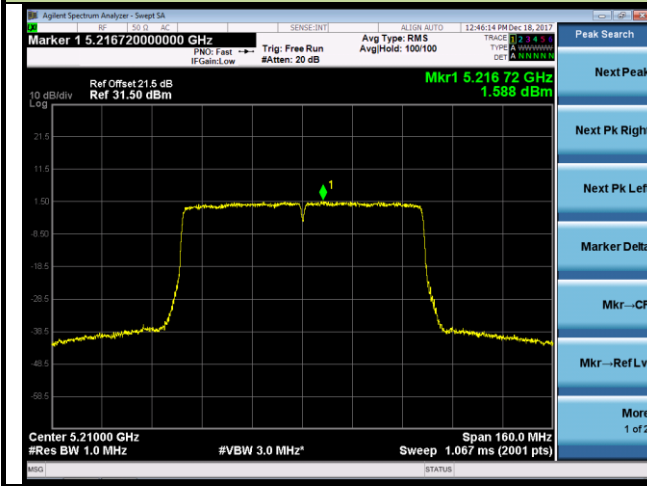

802.11ac-VHT80 Power Spectral Density - Ant 0

Channel 42 (5210MHz)

Channel 155 (5775MHz)

802.11a Power Spectral Density - Ant 1

Channel 36 (5180MHz)

Channel 44 (5220MHz)

Channel 48 (5240MHz)

Channel 149 (5745MHz)