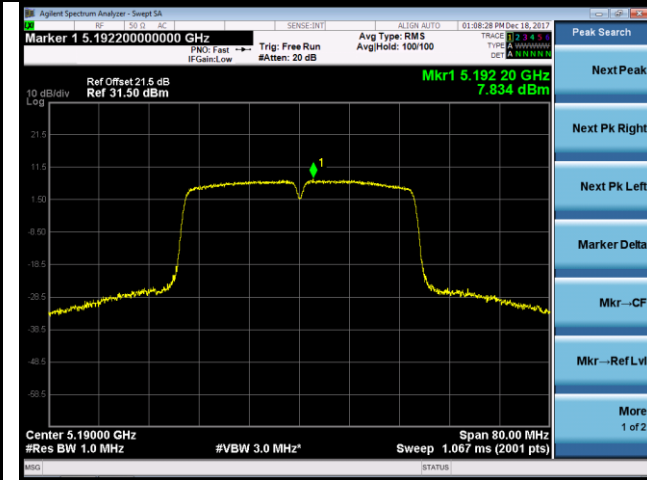

802.11n-HT40 Power Spectral Density - Ant 1

Channel 38 (5190MHz)