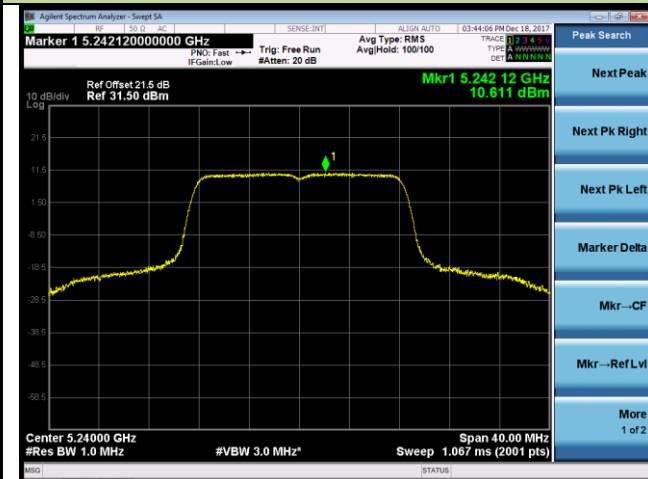

Channel 48 (5240MHz)