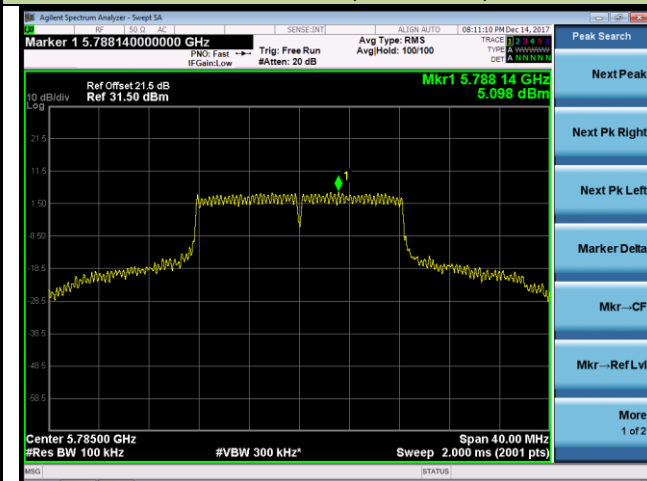

Channel 157 (5785MHz)