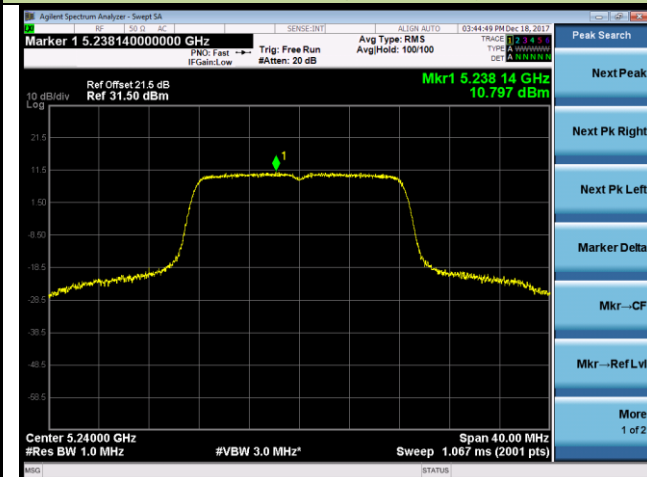

802.11ac-VHT40 Power Spectral Density - Ant 0 / Ant 0 + 1 (CDD Mode)

Channel 38 (5190MHz)

Channel 46 (5230MHz)

Channel 151 (5755MHz)

Channel 159 (5795MHz)

802.11ac-VHT80 Power Spectral Density - Ant 0 / Ant 0 + 1 (CDD Mode)

Channel 42 (5210MHz)

Channel 155 (5775MHz)

802.11a Power Spectral Density - Ant 1 / Ant 0 + 1 (CDD Mode)

Channel 36 (5180MHz)

Channel 44 (5220MHz)

Channel 48 (5240MHz)

Channel 149 (5745MHz)

Channel 157 (5785MHz)

Channel 165 (5825MHz)