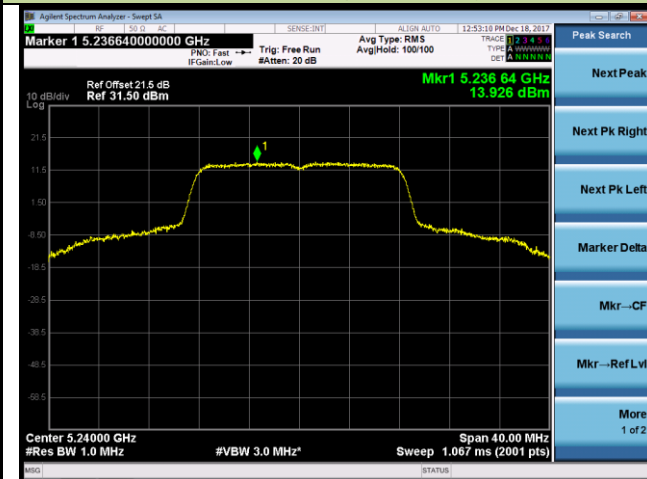

802.11ac-VHT80 Power Spectral Density - Ant 0

Channel 42 (5210MHz)

Channel 155 (5775MHz)

802.11a Power Spectral Density - Ant 1

Channel 36 (5180MHz)

Channel 44 (5220MHz)

Channel 48 (5240MHz)

Channel 149 (5745MHz)