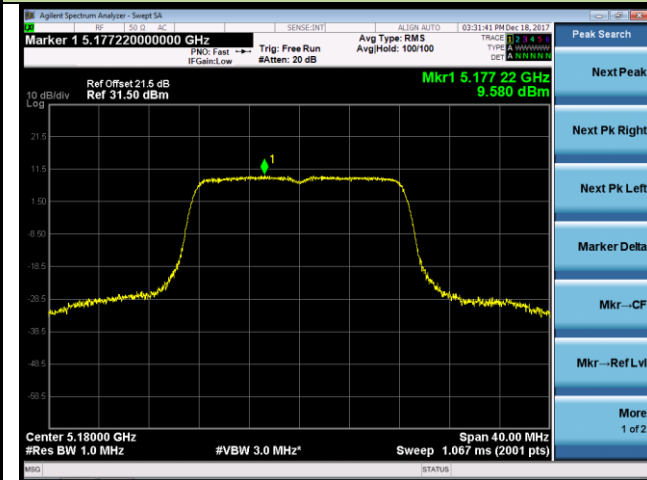

802.11ac-VHT40 Power Spectral Density - Ant 0 / Ant 0 + 1 (CDD Mode)

Channel 38 (5190MHz)

Channel 46 (5230MHz)

Channel 151 (5755MHz)

Channel 159 (5795MHz)

802.11ac-VHT80 Power Spectral Density - Ant 0 / Ant 0 + 1 (CDD Mode)

Channel 42 (5210MHz)

Channel 155 (5775MHz)

802.11a Power Spectral Density - Ant 1 / Ant 0 + 1 (CDD Mode)

Channel 36 (5180MHz)

Channel 44 (5220MHz)

Channel 48 (5240MHz)

Channel 149 (5745MHz)

Channel 157 (5785MHz)

Channel 165 (5825MHz)