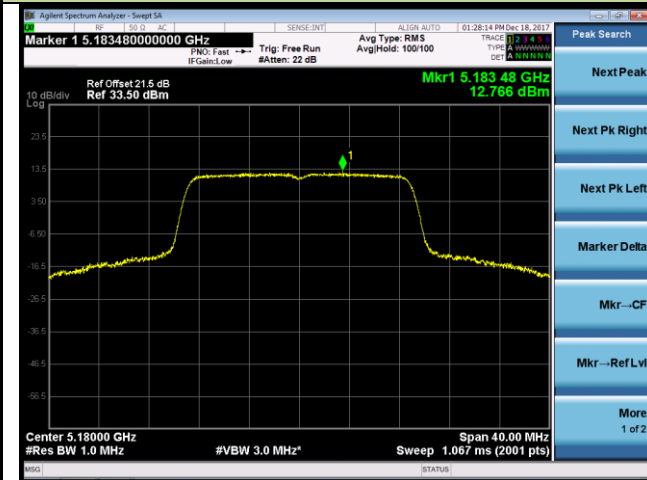

Channel 165 (5825MHz)

802.11n-HT40 Power Spectral Density - Ant 1

Channel 38 (5190MHz)

Channel 46 (5230MHz)

Channel 151 (5755MHz)

Channel 159 (5795MHz)

802.11ac-VHT20 Power Spectral Density - Ant 1

Channel 36 (5180MHz)

Channel 44 (5220MHz)

Channel 48 (5240MHz)

Channel 149 (5745MHz)

Channel 157 (5785MHz)

Channel 165 (5825MHz)

802.11ac-VHT40 Power Spectral Density - Ant 1

Channel 38 (5190MHz)

Channel 46 (5230MHz)