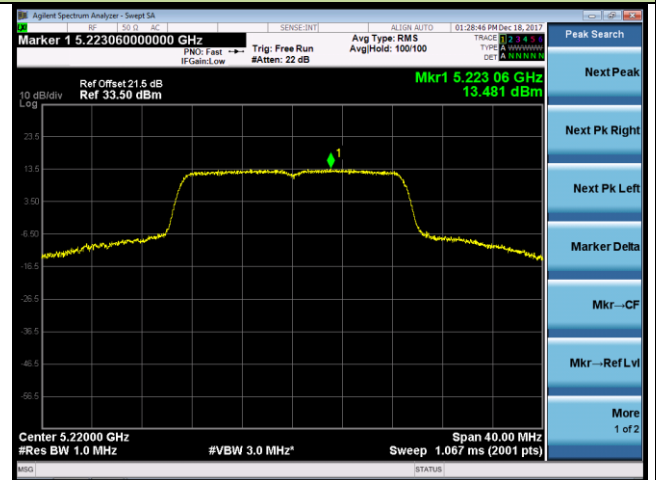

Channel 44 (5220MHz)