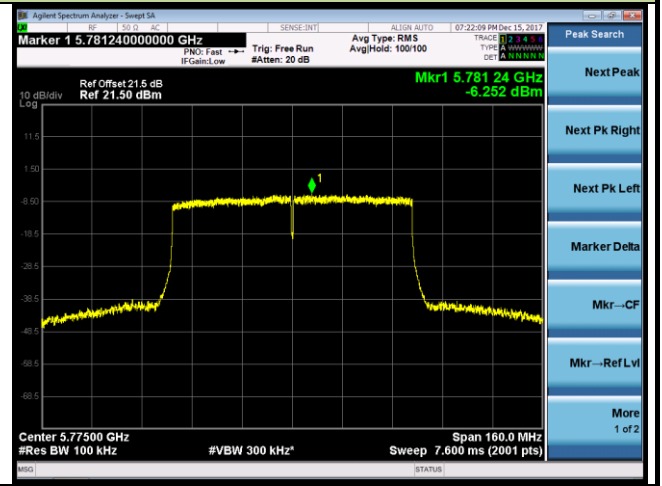

Channel 155 (5775MHz)