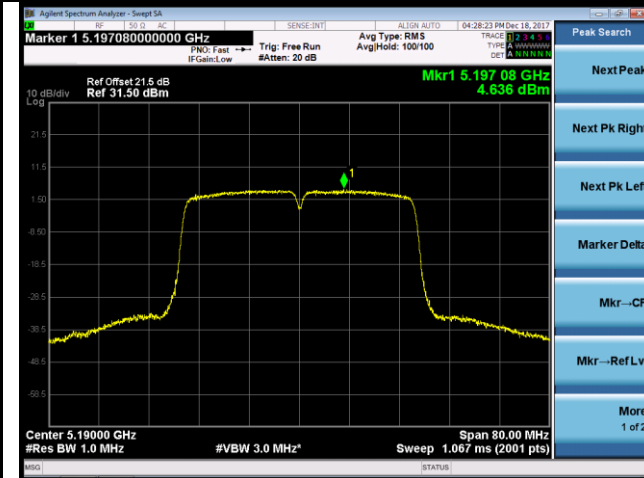

Channel 48 (5240MHz)

Channel 149 (5745MHz)

Channel 157 (5785MHz)

Channel 165 (5825MHz)

802.11n-HT40 Power Spectral Density - Ant 0 / Ant 0 + 1 (CDD Mode)

Channel 38 (5190MHz)

Channel 46 (5230MHz)

Channel 151 (5755MHz)

Channel 159 (5795MHz)

802.11ac-VHT20 Power Spectral Density - Ant 0 / Ant 0 + 1 (CDD Mode)

Channel 36 (5180MHz)

Channel 44 (5220MHz)

Channel 48 (5240MHz)

Channel 149 (5745MHz)

Channel 157 (5785MHz)

Channel 165 (5825MHz)