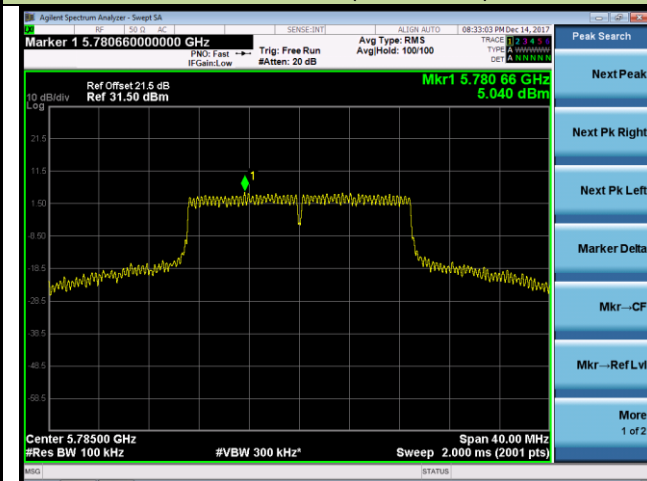

Channel 44 (5220MHz)

Channel 48 (5240MHz)

Channel 149 (5745MHz)

Channel 157 (5785MHz)

Channel 165 (5825MHz)

802.11ac-VHT40 Power Spectral Density - Ant 1

Channel 38 (5190MHz)

Channel 46 (5230MHz)

Channel 151 (5755MHz)

Channel 159 (5795MHz)

802.11ac-VHT80 Power Spectral Density - Ant 1

Channel 42 (5210MHz)

Channel 155 (5775MHz)

802.11a Power Spectral Density - Ant 0 / Ant 0 + 1 (CDD Mode)

Channel 36 (5180MHz)