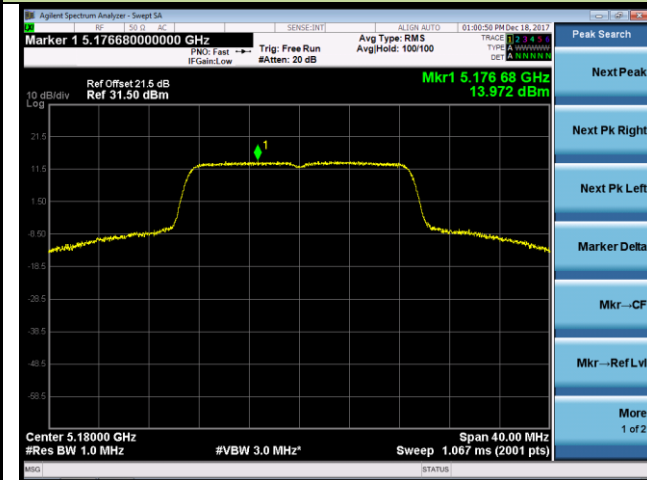

Channel 157 (5785MHz)

Channel 165 (5825MHz)

802.11n-HT20 Power Spectral Density - Ant 1

Channel 36 (5180MHz)

Channel 44 (5220MHz)

Channel 48 (5240MHz)

Channel 149 (5745MHz)

Channel 157 (5785MHz)