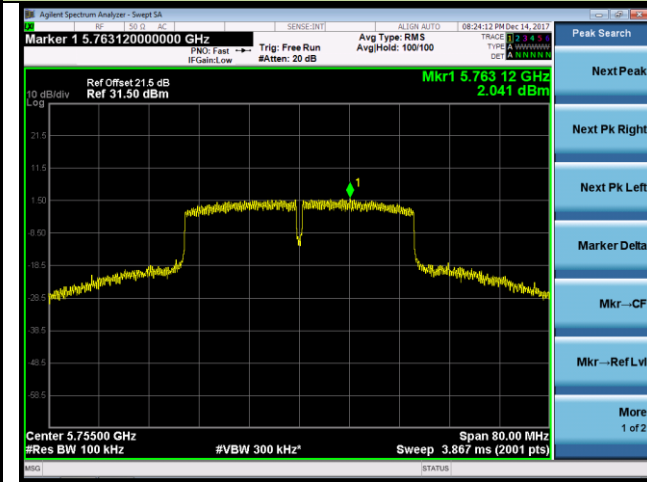

Channel 165 (5825MHz)

802.11n-HT40 Power Spectral Density - Ant 1

Channel 38 (5190MHz)

Channel 46 (5230MHz)

Channel 151 (5755MHz)

Channel 159 (5795MHz)

802.11ac-VHT20 Power Spectral Density - Ant 1

Channel 36 (5180MHz)