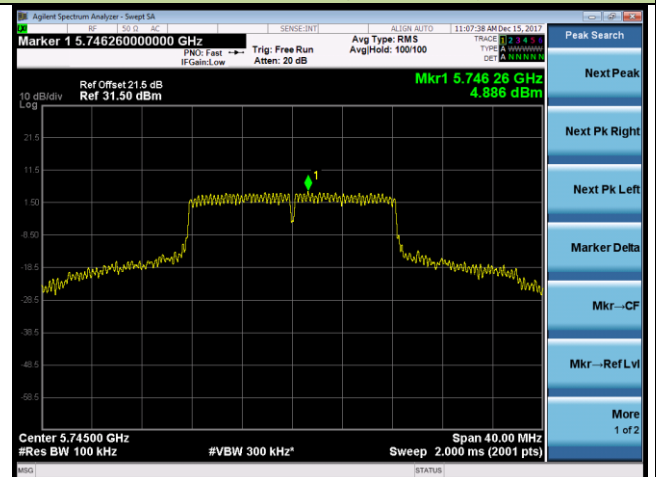

802.11ac-VHT40 Power Spectral Density - Ant 0 / Ant 0 + 1 (CDD Mode)

Channel 38 (5190MHz)

Channel 46 (5230MHz)

Channel 151 (5755MHz)

Channel 159 (5795MHz)

802.11ac-VHT80 Power Spectral Density - Ant 0 / Ant 0 + 1 (CDD Mode)

Channel 42 (5210MHz)

Channel 155 (5775MHz)

802.11a Power Spectral Density - Ant 1 / Ant 0 + 1 (CDD Mode)

Channel 36 (5180MHz)

Channel 44 (5220MHz)

Channel 48 (5240MHz)

Channel 149 (5745MHz)

Channel 157 (5785MHz)

Channel 165 (5825MHz)