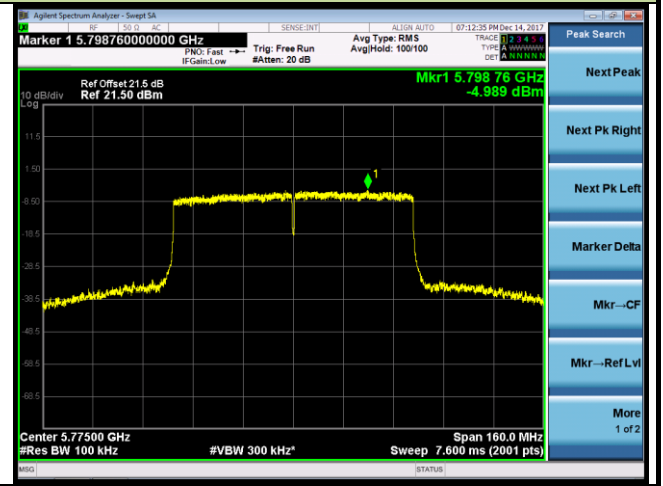

802.11ac-VHT80 Power Spectral Density - Ant 0

Channel 42 (5210MHz)

Channel 155 (5775MHz)

802.11a Power Spectral Density - Ant 1

Channel 36 (5180MHz)

Channel 44 (5220MHz)

Channel 48 (5240MHz)

Channel 149 (5745MHz)