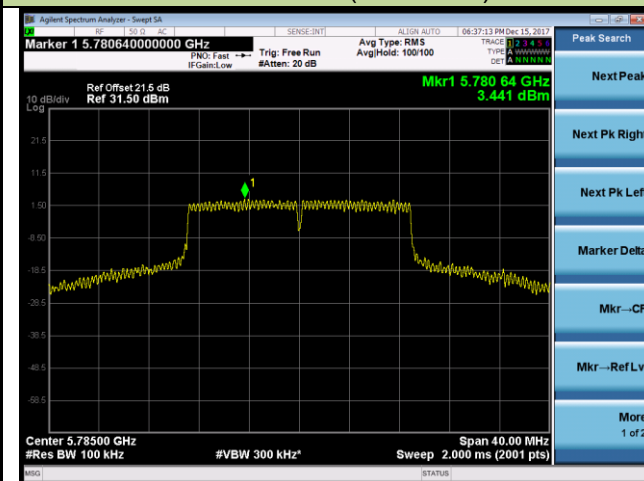

Channel 157 (5785MHz)