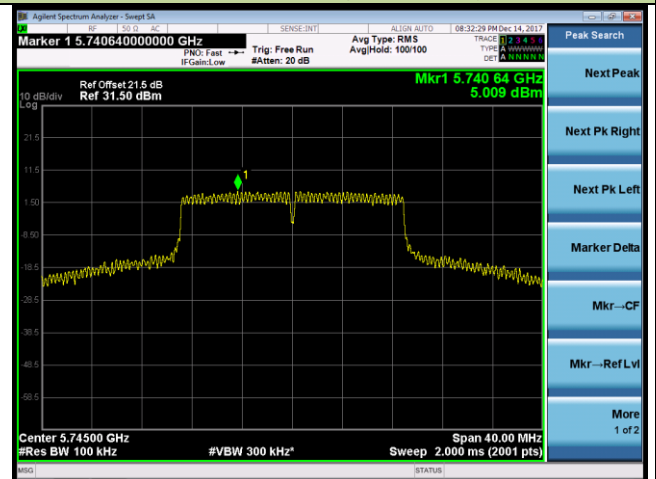

Channel 149 (5745MHz)