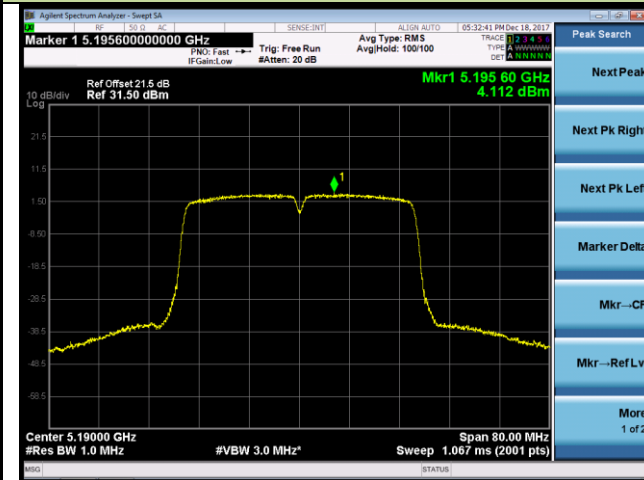

Channel 159 (5795MHz)

802.11ac-VHT20 Power Spectral Density - Ant 0 / Ant 0 + 1 (CDD Mode)

Channel 36 (5180MHz)

Channel 44 (5220MHz)

Channel 48 (5240MHz)

Channel 149 (5745MHz)

Channel 157 (5785MHz)

Channel 165 (5825MHz)

802.11ac-VHT40 Power Spectral Density - Ant 0 / Ant 0 + 1 (CDD Mode)

Channel 38 (5190MHz)

Channel 46 (5230MHz)

Channel 151 (5755MHz)

Channel 159 (5795MHz)

802.11ac-VHT80 Power Spectral Density - Ant 0 / Ant 0 + 1 (CDD Mode)