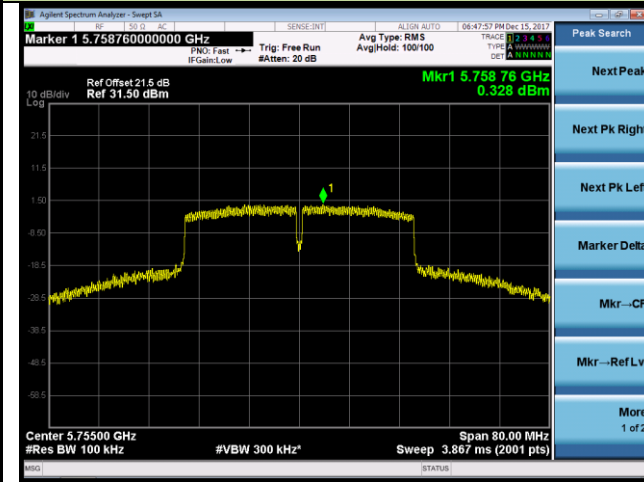

Channel 48 (5240MHz)

Channel 149 (5745MHz)

Channel 157 (5785MHz)

Channel 165 (5825MHz)

802.11n-HT40 Power Spectral Density - Ant 0 / Ant 0 + 1 (CDD Mode)

Channel 38 (5190MHz)

Channel 46 (5230MHz)

Channel 151 (5755MHz)

Channel 159 (5795MHz)

802.11ac-VHT20 Power Spectral Density - Ant 0 / Ant 0 + 1 (CDD Mode)

Channel 36 (5180MHz)

Channel 44 (5220MHz)

Channel 48 (5240MHz)

Channel 149 (5745MHz)

Channel 157 (5785MHz)

Channel 165 (5825MHz)