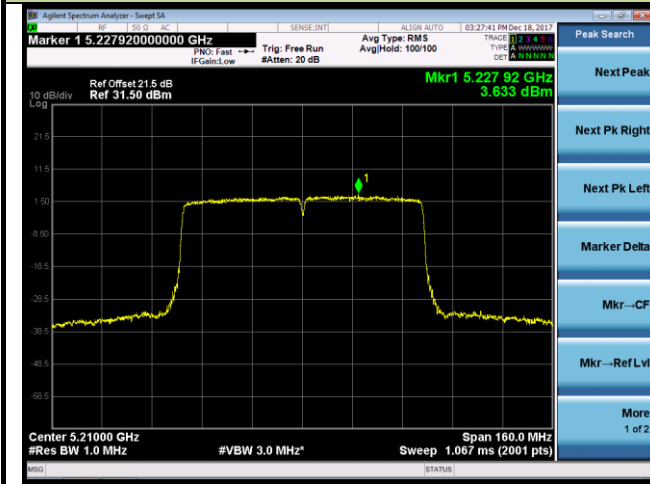

Channel 151 (5755MHz)

Channel 159 (5795MHz)

802.11ac-VHT80 Power Spectral Density - Ant 1

Channel 42 (5210MHz)

Channel 155 (5775MHz)

802.11a Power Spectral Density - Ant 0 / Ant 0 + 1 (CDD Mode)

Channel 36 (5180MHz)