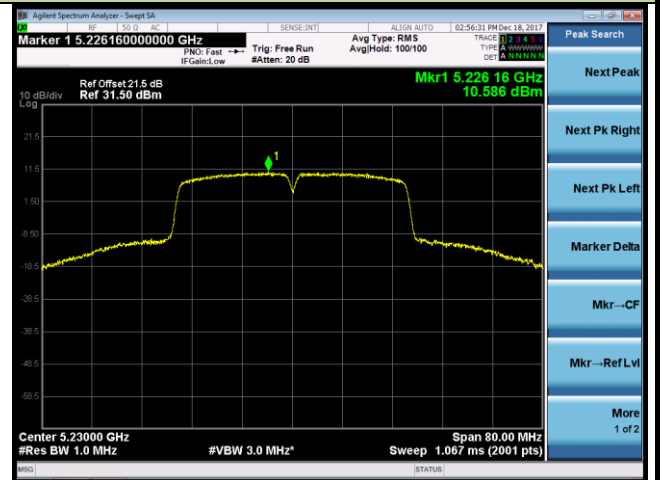

Channel 44 (5220MHz)

Channel 48 (5240MHz)

Channel 149 (5745MHz)

Channel 157 (5785MHz)

Channel 165 (5825MHz)

802.11ac-VHT40 Power Spectral Density - Ant 1

Channel 38 (5190MHz)

Channel 46 (5230MHz)

Channel 151 (5755MHz)

Channel 159 (5795MHz)

802.11ac-VHT80 Power Spectral Density - Ant 1

Channel 42 (5210MHz)

Channel 155 (5775MHz)

802.11a Power Spectral Density - Ant 0 / Ant 0 + 1 (CDD Mode)

Channel 36 (5180MHz)