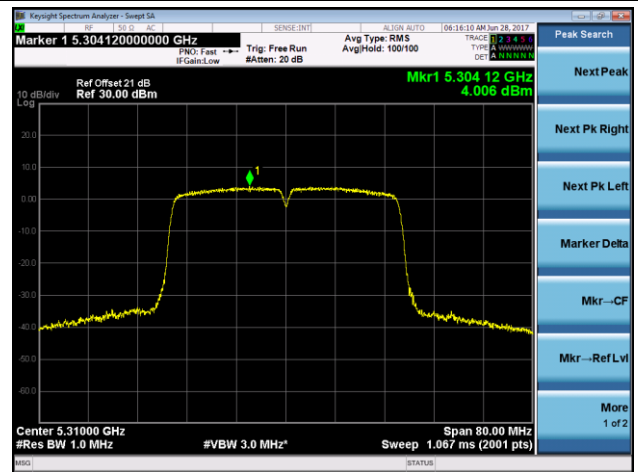

Channel 116 (5580MHz)

Channel 120 (5600MHz)

Channel 140 (5700MHz)

Channel 144 (5720MHz)

802.11ac-VHT40 Power Spectral Density - Ant 2 / Ant 1 + 2 (CDD Mode)

Channel 38 (5190MHz)

Channel 46 (5230MHz)

Channel 54 (5270MHz)

Channel 62 (5310MHz)

Channel 102 (5510MHz)

Channel 110 (5550MHz)