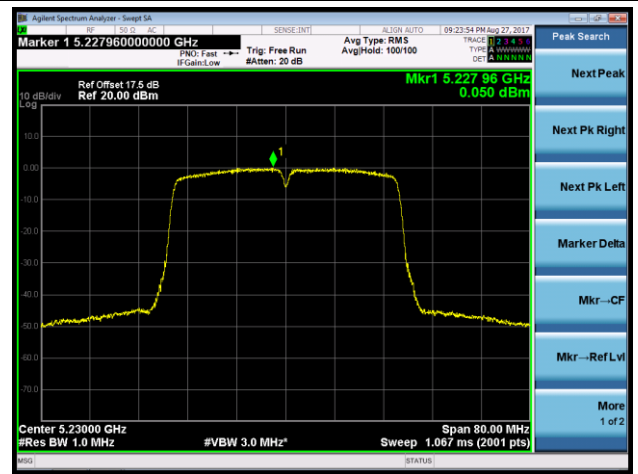

Channel 144 (5720MHz)

802.11n-HT40 Power Spectral Density - Ant 2 / Ant 1 + 2 (CDD Mode)

Channel 38 (5190MHz)

Channel 46 (5230MHz)

Channel 54 (5270MHz)

Channel 62 (5310MHz)

Channel 102 (5510MHz)

Channel 110 (5550MHz)