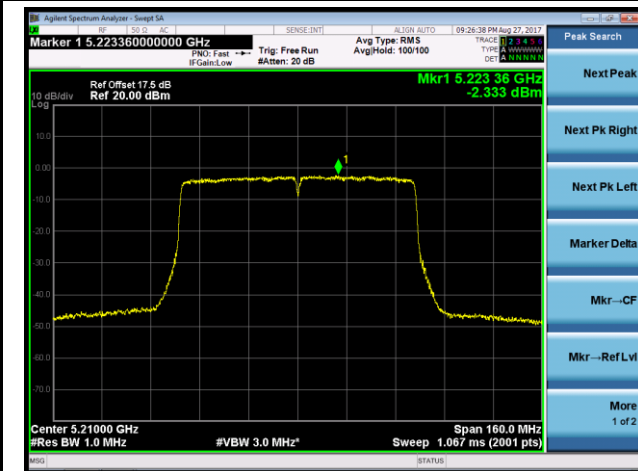

Channel 62 (5310MHz)

Channel 102 (5510MHz)

Channel 110 (5550MHz)

802.11ac-VHT80 Power Spectral Density - Ant 1 / Ant 1 + 2 (CDD Mode)

Channel 42 (5210MHz)

Channel 58 (5290MHz)

Channel 106 (5530MHz)

Channel 122 (5610MHz)

Channel 138 (5690MHz)

802.11a Power Spectral Density - Ant 2 / Ant 1 + 2 (CDD Mode)

Channel 36 (5180MHz)

Channel 44 (5220MHz)

Channel 48 (5240MHz)

Channel 52 (5260MHz)

Channel 60 (5300MHz)

Channel 64 (5320MHz)