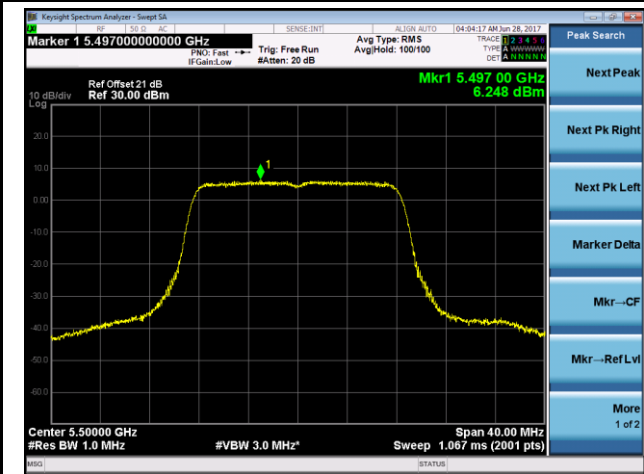

Channel 100 (5500MHz)