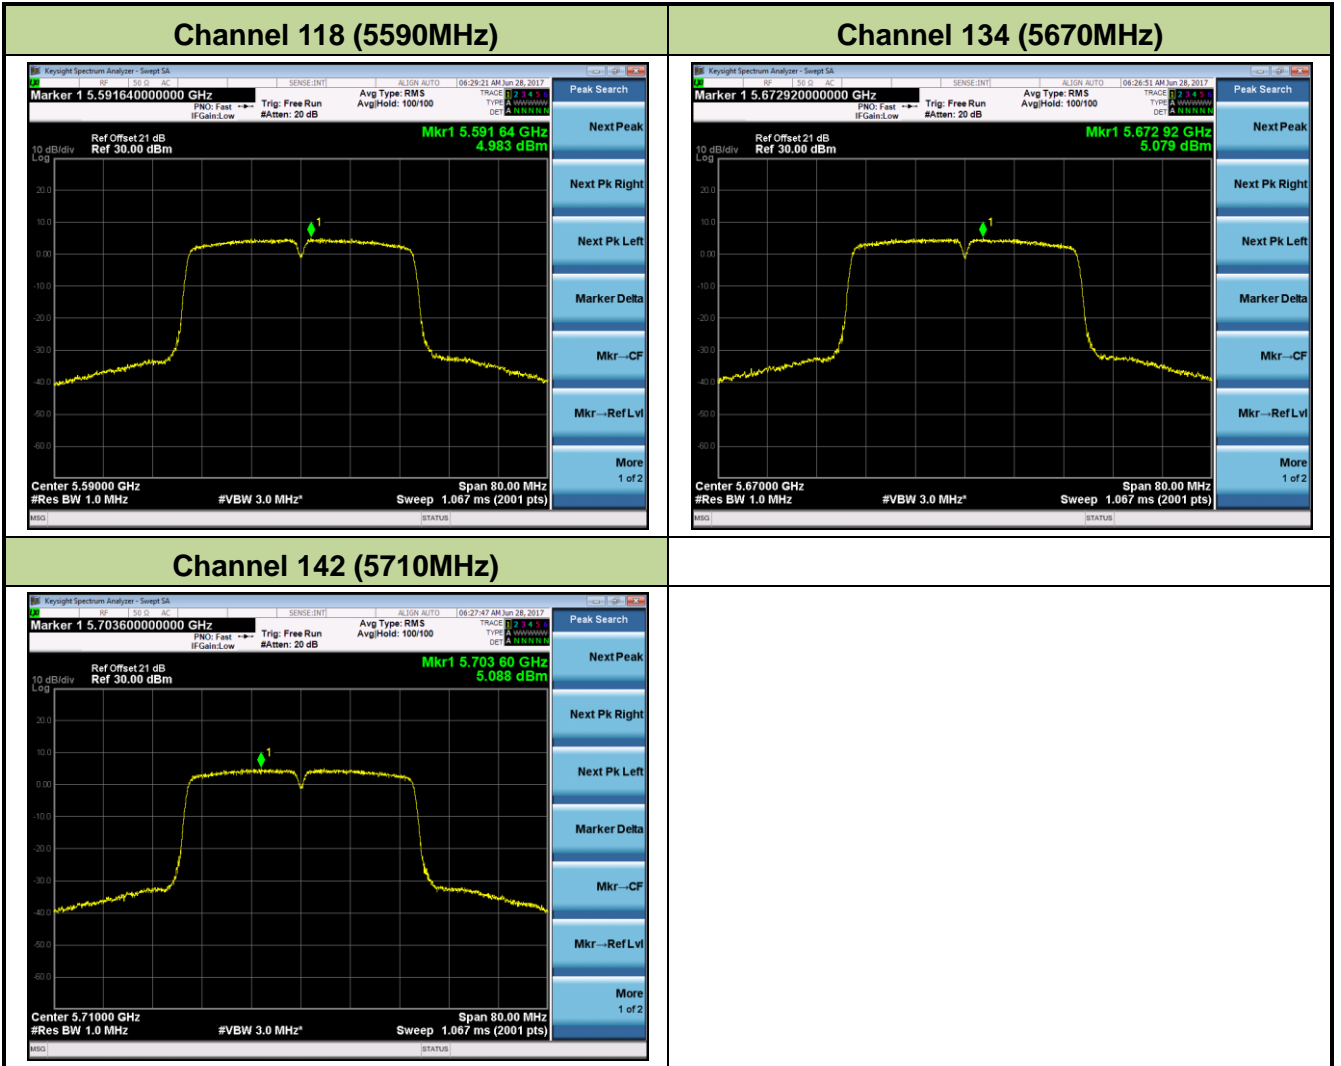

802.11ac-VHT20 Power Spectral Density - Ant 1 / Ant 1 + 2 (CDD Mode)
Channel 36 (5180MHz)

Channel 44 (5220MHz)

Channel 48 (5240MHz)

Channel 52 (5260MHz)

Channel 60 (5300MHz)

Channel 64 (5320MHz)

Channel 100 (5500MHz)

Channel 116 (5580MHz)

Channel 120 (5600MHz)

Channel 140 (5700MHz)

Channel 144 (5720MHz)

802.11ac-VHT40 Power Spectral Density - Ant 1 / Ant 1 + 2 (CDD Mode)

Channel 38 (5190MHz)

Channel 46 (5230MHz)

Channel 54 (5270MHz)

Channel 62 (5310MHz)

Channel 102 (5510MHz)

Channel 110 (5550MHz)

802.11ac-VHT80 Power Spectral Density - Ant 1 / Ant 1 + 2 (CDD Mode)

Channel 42 (5210MHz)

Channel 58 (5290MHz)

Channel 106 (5530MHz)

Channel 122 (5610MHz)

Channel 138 (5690MHz)

802.11a Power Spectral Density - Ant 2 / Ant 1 + 2 (CDD Mode)

Channel 36 (5180MHz)

Channel 44 (5220MHz)

Channel 48 (5240MHz)

Channel 52 (5260MHz)

Channel 60 (5300MHz)

Channel 64 (5320MHz)