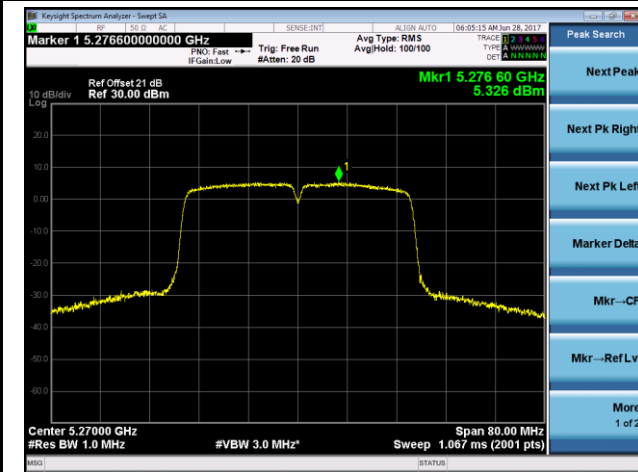

Channel 116 (5580MHz)

Channel 120 (5600MHz)

Channel 140 (5700MHz)

Channel 144 (5720MHz)

802.11ac-VHT40 Power Spectral Density - Ant 1 / Ant 1 + 2 (CDD Mode)

Channel 38 (5190MHz)

Channel 46 (5230MHz)

Channel 54 (5270MHz)

Channel 62 (5310MHz)

Channel 102 (5510MHz)

Channel 110 (5550MHz)

802.11ac-VHT80 Power Spectral Density - Ant 1 / Ant 1 + 2 (CDD Mode)

Channel 42 (5210MHz)

Channel 58 (5290MHz)

Channel 106 (5530MHz)

Channel 122 (5610MHz)