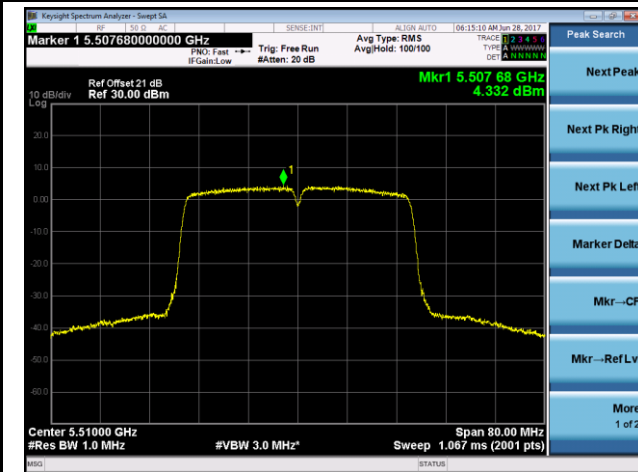

Channel 116 (5580MHz)

Channel 120 (5600MHz)

Channel 140 (5700MHz)

Channel 144 (5720MHz)

802.11ac-VHT40 Power Spectral Density - Ant 2 / Ant 1 + 2 (CDD Mode)

Channel 38 (5190MHz)

Channel 46 (5230MHz)

Channel 54 (5270MHz)

Channel 62 (5310MHz)

Channel 102 (5510MHz)

Channel 110 (5550MHz)