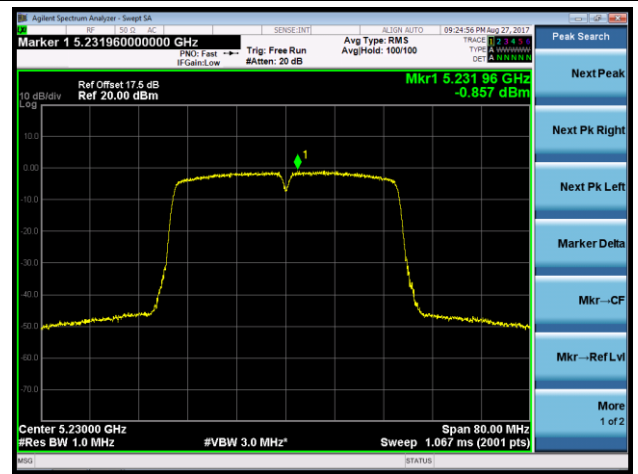

Channel 46 (5230MHz)