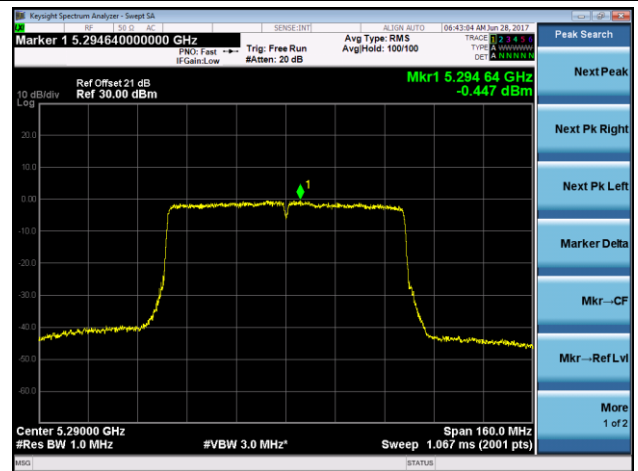

Channel 62 (5310MHz)

Channel 102 (5510MHz)

Channel 110 (5550MHz)

802.11ac-VHT80 Power Spectral Density - Ant 1 / Ant 1 + 2 (CDD Mode)

Channel 42 (5210MHz)

Channel 58 (5290MHz)

Channel 106 (5530MHz)

Channel 122 (5610MHz)

Channel 138 (5690MHz)

802.11a Power Spectral Density - Ant 2 / Ant 1 + 2 (CDD Mode)

Channel 36 (5180MHz)

Channel 44 (5220MHz)

Channel 48 (5240MHz)

Channel 52 (5260MHz)

Channel 60 (5300MHz)

Channel 64 (5320MHz)