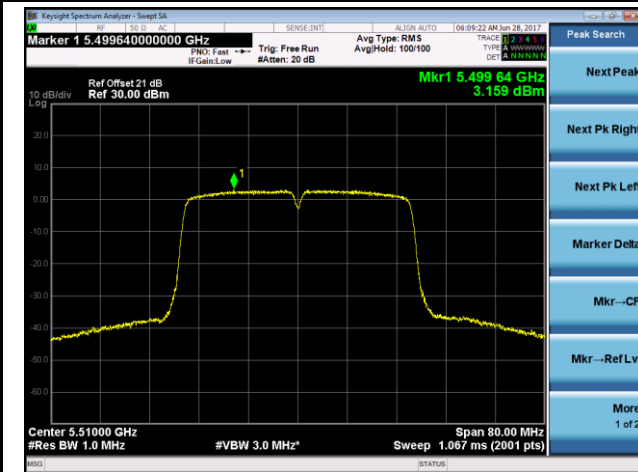

Channel 116 (5580MHz)

Channel 120 (5600MHz)

Channel 140 (5700MHz)

Channel 144 (5720MHz)

802.11ac-VHT40 Power Spectral Density - Ant 1 / Ant 1 + 2 (CDD Mode)

Channel 38 (5190MHz)

Channel 46 (5230MHz)

Channel 54 (5270MHz)

Channel 62 (5310MHz)

Channel 102 (5510MHz)

Channel 110 (5550MHz)

802.11ac-VHT80 Power Spectral Density - Ant 1 / Ant 1 + 2 (CDD Mode)

Channel 42 (5210MHz)

Channel 58 (5290MHz)

Channel 106 (5530MHz)

Channel 122 (5610MHz)