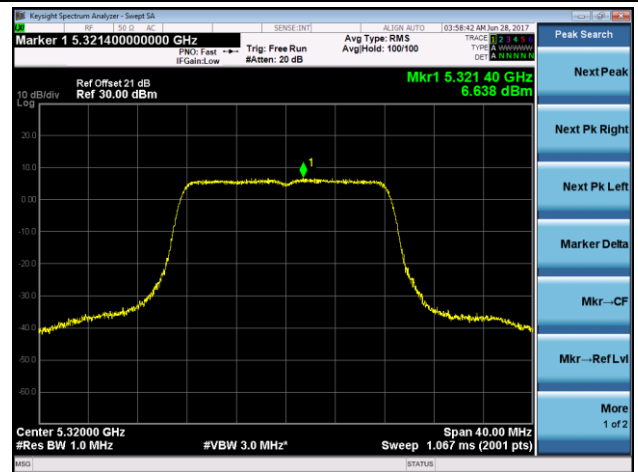

Channel 138 (5690MHz)

802.11a Power Spectral Density - Ant 2 / Ant 1 + 2 (CDD Mode)

Channel 36 (5180MHz)

Channel 44 (5220MHz)

Channel 48 (5240MHz)

Channel 52 (5260MHz)

Channel 60 (5300MHz)

Channel 64 (5320MHz)