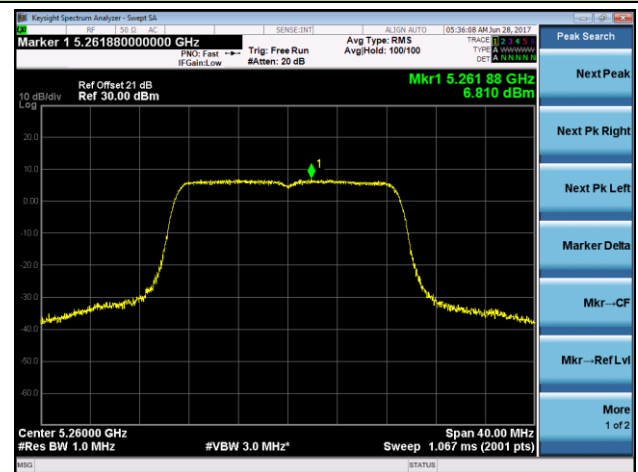

Channel 144 (5720MHz)

802.11n-HT40 Power Spectral Density - Ant 2 / Ant 1 + 2 (CDD Mode)

Channel 38 (5190MHz)

Channel 46 (5230MHz)

Channel 54 (5270MHz)

Channel 62 (5310MHz)

Channel 102 (5510MHz)

Channel 110 (5550MHz)

802.11ac-VHT20 Power Spectral Density - Ant 2 / Ant 1 + 2 (CDD Mode)
Channel 36 (5180MHz)

Channel 44 (5220MHz)

Channel 48 (5240MHz)

Channel 52 (5260MHz)

Channel 60 (5300MHz)

Channel 64 (5320MHz)

Channel 100 (5500MHz)