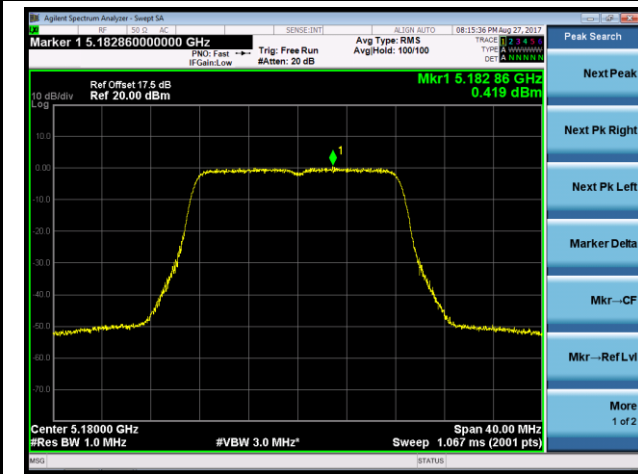

Channel 62 (5310MHz)

Channel 102 (5510MHz)

Channel 110 (5550MHz)

802.11ac-VHT80 Power Spectral Density - Ant 1 / Ant 1 + 2 (CDD Mode)

Channel 42 (5210MHz)

Channel 58 (5290MHz)

Channel 106 (5530MHz)

Channel 122 (5610MHz)

Channel 138 (5690MHz)

802.11a Power Spectral Density - Ant 2 / Ant 1 + 2 (CDD Mode)

Channel 36 (5180MHz)

Channel 44 (5220MHz)

Channel 48 (5240MHz)

Channel 52 (5260MHz)

Channel 60 (5300MHz)

Channel 64 (5320MHz)