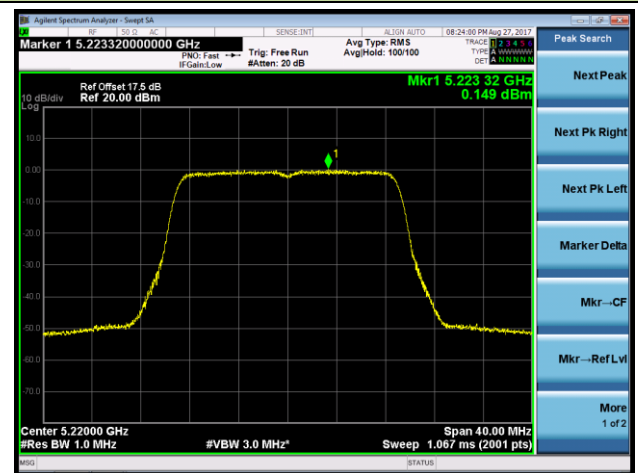

Channel 144 (5720MHz)

802.11n-HT40 Power Spectral Density - Ant 2 / Ant 1 + 2 (CDD Mode)

Channel 38 (5190MHz)

Channel 46 (5230MHz)

Channel 54 (5270MHz)

Channel 62 (5310MHz)

Channel 102 (5510MHz)

Channel 110 (5550MHz)

802.11ac-VHT20 Power Spectral Density - Ant 2 / Ant 1 + 2 (CDD Mode)
Channel 36 (5180MHz)

Channel 44 (5220MHz)

Channel 48 (5240MHz)

Channel 52 (5260MHz)

Channel 60 (5300MHz)

Channel 64 (5320MHz)

Channel 100 (5500MHz)