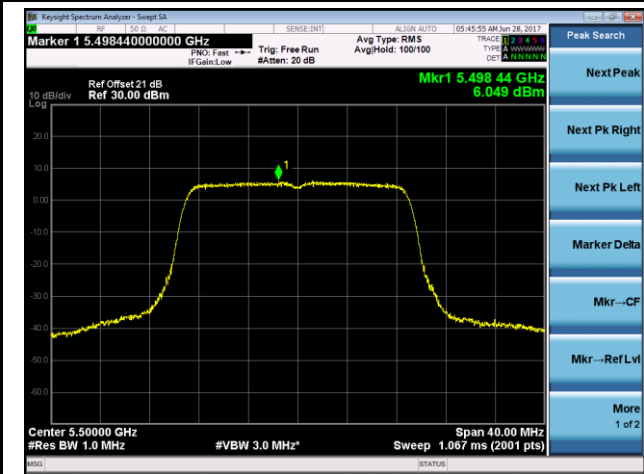

Channel 144 (5720MHz)

802.11n-HT40 Power Spectral Density - Ant 2 / Ant 1 + 2 (CDD Mode)

Channel 38 (5190MHz)

Channel 46 (5230MHz)

Channel 54 (5270MHz)

Channel 62 (5310MHz)

Channel 102 (5510MHz)

Channel 110 (5550MHz)

802.11ac-VHT20 Power Spectral Density - Ant 2 / Ant 1 + 2 (CDD Mode)
Channel 36 (5180MHz)

Channel 44 (5220MHz)

Channel 48 (5240MHz)

Channel 52 (5260MHz)

Channel 60 (5300MHz)

Channel 64 (5320MHz)

Channel 100 (5500MHz)