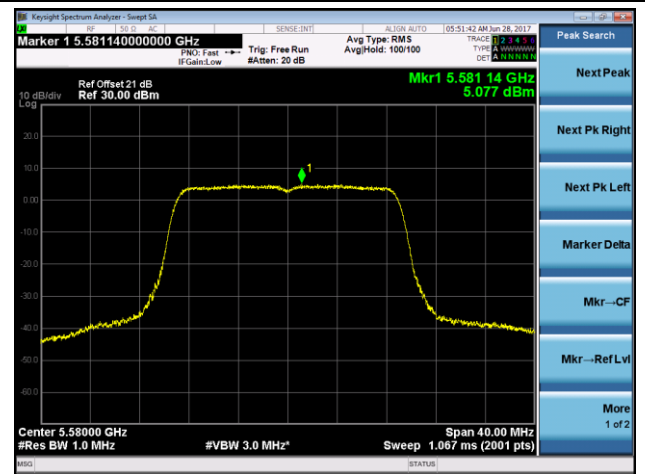

Channel 116 (5580MHz)