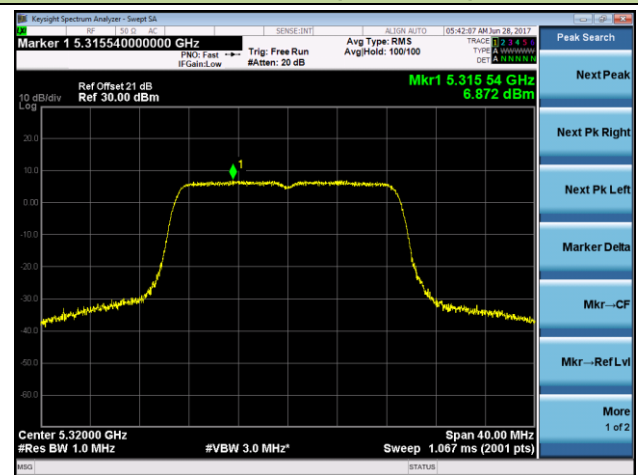

Channel 64 (5320MHz)