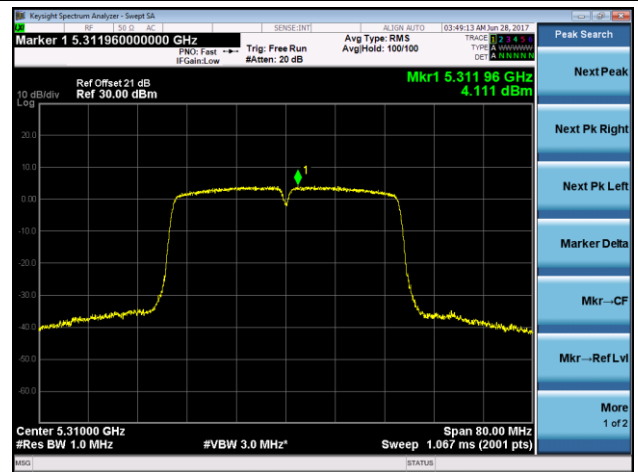

Channel 144 (5720MHz)

802.11n-HT40 Power Spectral Density - Ant 2 / Ant 1 + 2 (CDD Mode)

Channel 38 (5190MHz)

Channel 46 (5230MHz)

Channel 54 (5270MHz)

Channel 62 (5310MHz)

Channel 102 (5510MHz)

Channel 110 (5550MHz)

802.11ac-VHT20 Power Spectral Density - Ant 2 / Ant 1 + 2 (CDD Mode)
Channel 36 (5180MHz)

Channel 44 (5220MHz)

Channel 48 (5240MHz)

Channel 52 (5260MHz)

Channel 60 (5300MHz)

Channel 64 (5320MHz)

Channel 100 (5500MHz)