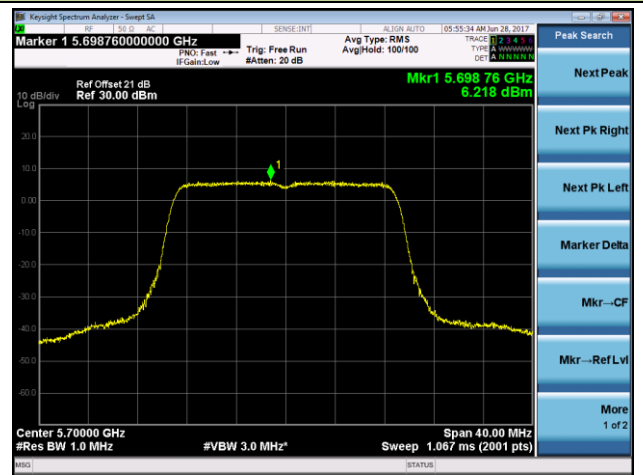

Channel 140 (5700MHz)