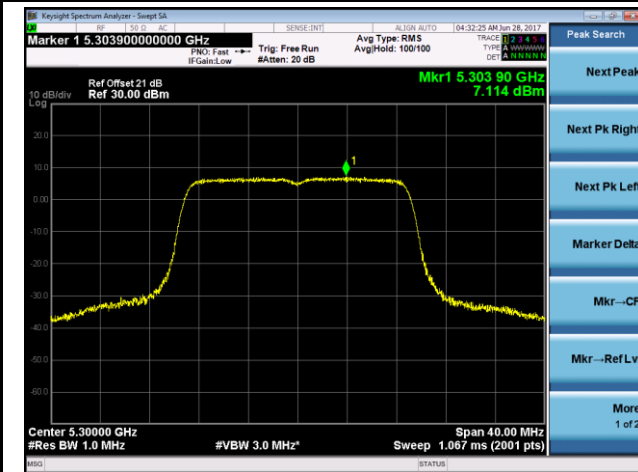

Channel 60 (5300MHz)