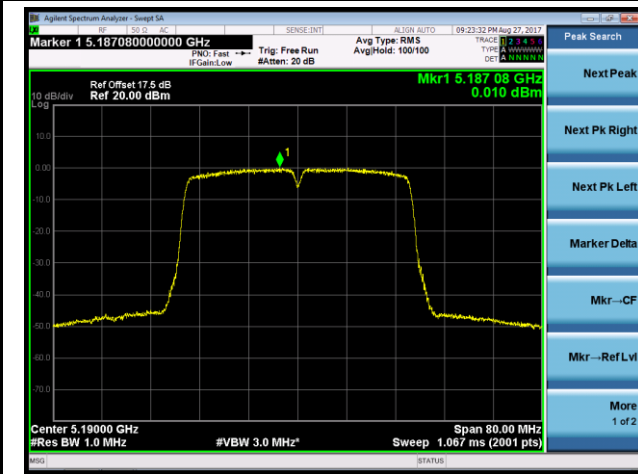

Channel 116 (5580MHz)

Channel 120 (5600MHz)

Channel 140 (5700MHz)

Channel 144 (5720MHz)

802.11ac-VHT40 Power Spectral Density - Ant 2 / Ant 1 + 2 (CDD Mode)

Channel 38 (5190MHz)

Channel 46 (5230MHz)

Channel 54 (5270MHz)