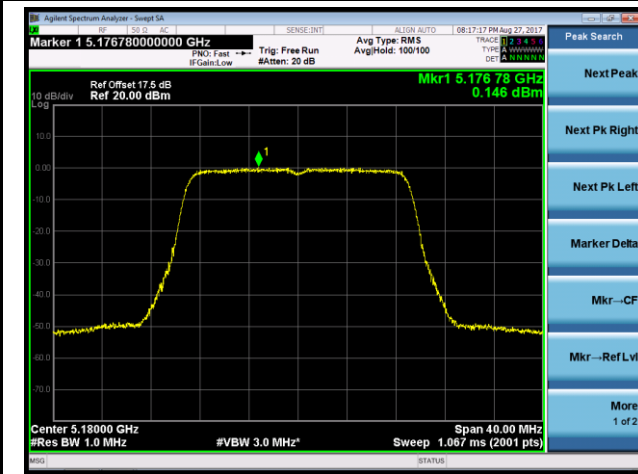

Channel 100 (5500MHz)

Channel 116 (5580MHz)

Channel 120 (5600MHz)

Channel 140 (5700MHz)

Channel 144 (5720MHz)

802.11n-HT20 Power Spectral Density - Ant 2 / Ant 1 + 2 (CDD Mode)

Channel 36 (5180MHz)

Channel 44 (5220MHz)