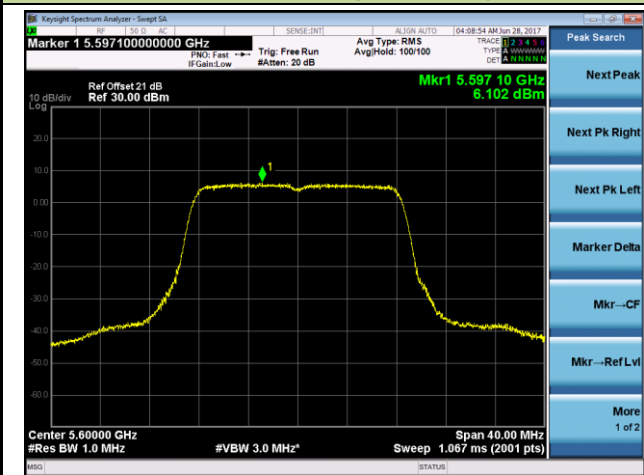

Channel 138 (5690MHz)

802.11a Power Spectral Density - Ant 2 / Ant 1 + 2 (CDD Mode)

Channel 36 (5180MHz)

Channel 44 (5220MHz)

Channel 48 (5240MHz)

Channel 52 (5260MHz)

Channel 60 (5300MHz)

Channel 64 (5320MHz)

Channel 100 (5500MHz)

Channel 116 (5580MHz)

Channel 120 (5600MHz)

Channel 140 (5700MHz)

Channel 144 (5720MHz)

802.11n-HT20 Power Spectral Density - Ant 2 / Ant 1 + 2 (CDD Mode)

Channel 36 (5180MHz)

Channel 44 (5220MHz)