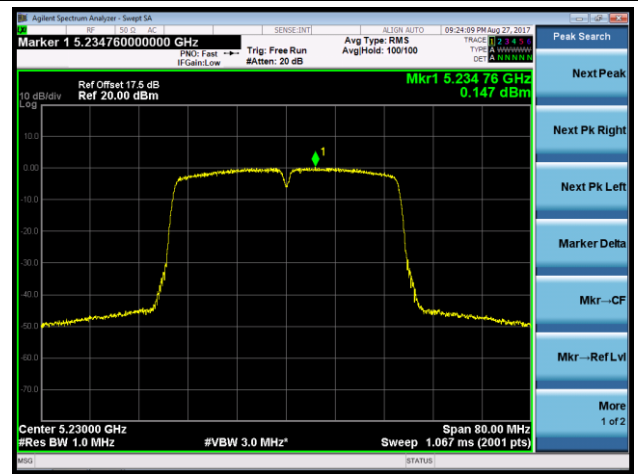

Channel 116 (5580MHz)

Channel 120 (5600MHz)

Channel 140 (5700MHz)

Channel 144 (5720MHz)

802.11ac-VHT40 Power Spectral Density - Ant 2 / Ant 1 + 2 (CDD Mode)

Channel 38 (5190MHz)

Channel 46 (5230MHz)

Channel 54 (5270MHz)