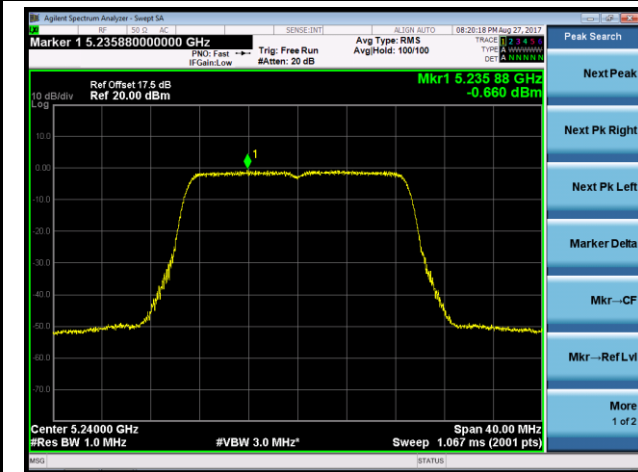

802.11ac-VHT20 Power Spectral Density - Ant 1 / Ant 1 + 2 (CDD Mode)
Channel 36 (5180MHz)

Channel 44 (5220MHz)

Channel 48 (5240MHz)

Channel 52 (5260MHz)

Channel 60 (5300MHz)

Channel 64 (5320MHz)

Channel 100 (5500MHz)