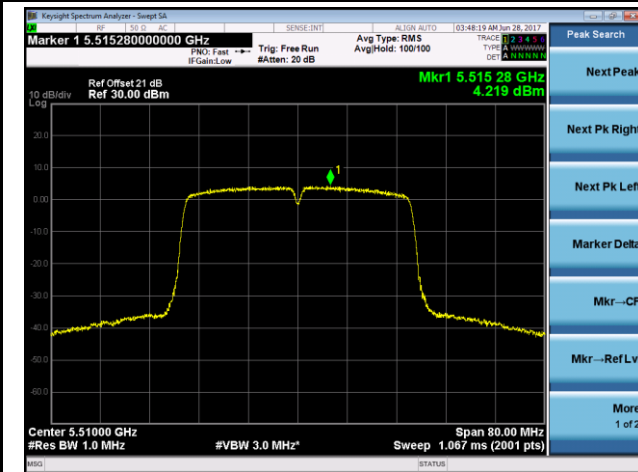

Channel 144 (5720MHz)

802.11n-HT40 Power Spectral Density - Ant 2 / Ant 1 + 2 (CDD Mode)

Channel 38 (5190MHz)

Channel 46 (5230MHz)

Channel 54 (5270MHz)

Channel 62 (5310MHz)

Channel 102 (5510MHz)

Channel 110 (5550MHz)

802.11ac-VHT20 Power Spectral Density - Ant 2 / Ant 1 + 2 (CDD Mode)
Channel 36 (5180MHz)

Channel 44 (5220MHz)

Channel 48 (5240MHz)

Channel 52 (5260MHz)

Channel 60 (5300MHz)

Channel 64 (5320MHz)

Channel 100 (5500MHz)