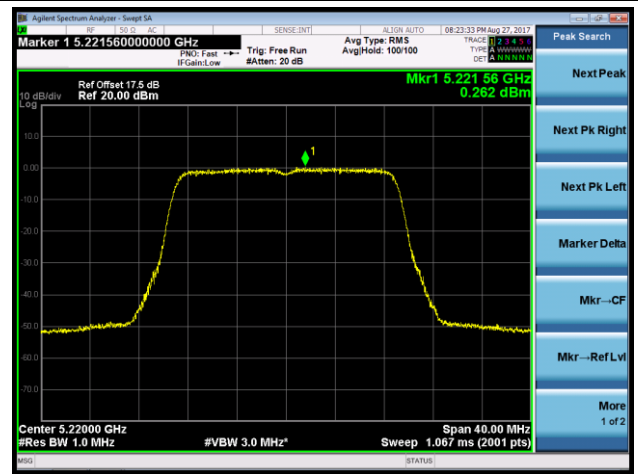

Channel 100 (5500MHz)

Channel 116 (5580MHz)

Channel 120 (5600MHz)

Channel 140 (5700MHz)

Channel 144 (5720MHz)

802.11n-HT20 Power Spectral Density - Ant 2 / Ant 1 + 2 (CDD Mode)

Channel 36 (5180MHz)

Channel 44 (5220MHz)