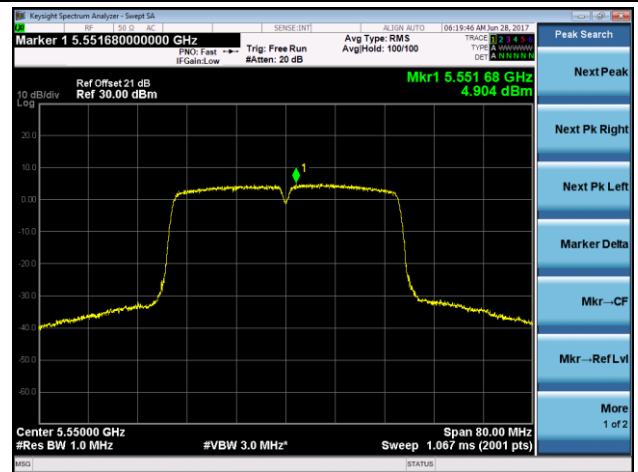

Channel 116 (5580MHz)

Channel 120 (5600MHz)

Channel 140 (5700MHz)

Channel 144 (5720MHz)

802.11ac-VHT40 Power Spectral Density - Ant 1 / Ant 1 + 2 (CDD Mode)

Channel 38 (5190MHz)

Channel 46 (5230MHz)

Channel 54 (5270MHz)

Channel 62 (5310MHz)

Channel 102 (5510MHz)

Channel 110 (5550MHz)

802.11ac-VHT80 Power Spectral Density - Ant 1 / Ant 1 + 2 (CDD Mode)

Channel 42 (5210MHz)

Channel 58 (5290MHz)

Channel 106 (5530MHz)

Channel 122 (5610MHz)