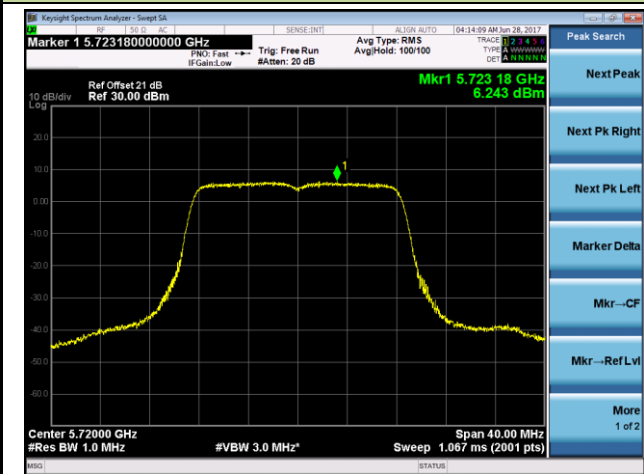

Channel 100 (5500MHz)

Channel 116 (5580MHz)

Channel 120 (5600MHz)

Channel 140 (5700MHz)

Channel 144 (5720MHz)

802.11n-HT20 Power Spectral Density - Ant 2 / Ant 1 + 2 (CDD Mode)

Channel 36 (5180MHz)

Channel 44 (5220MHz)