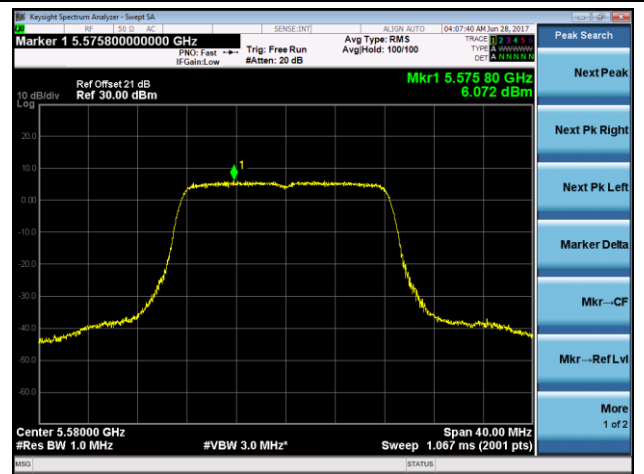

Channel 116 (5580MHz)