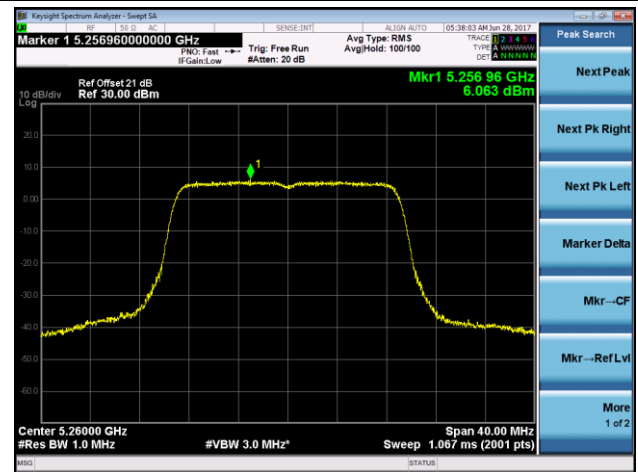

802.11ac-VHT20 Power Spectral Density - Ant 1 / Ant 1 + 2 (CDD Mode)
Channel 36 (5180MHz)

Channel 44 (5220MHz)

Channel 48 (5240MHz)

Channel 52 (5260MHz)

Channel 60 (5300MHz)

Channel 64 (5320MHz)

Channel 100 (5500MHz)

Channel 116 (5580MHz)

Channel 120 (5600MHz)

Channel 140 (5700MHz)

Channel 144 (5720MHz)

802.11ac-VHT40 Power Spectral Density - Ant 1 / Ant 1 + 2 (CDD Mode)

Channel 38 (5190MHz)

Channel 46 (5230MHz)

Channel 54 (5270MHz)