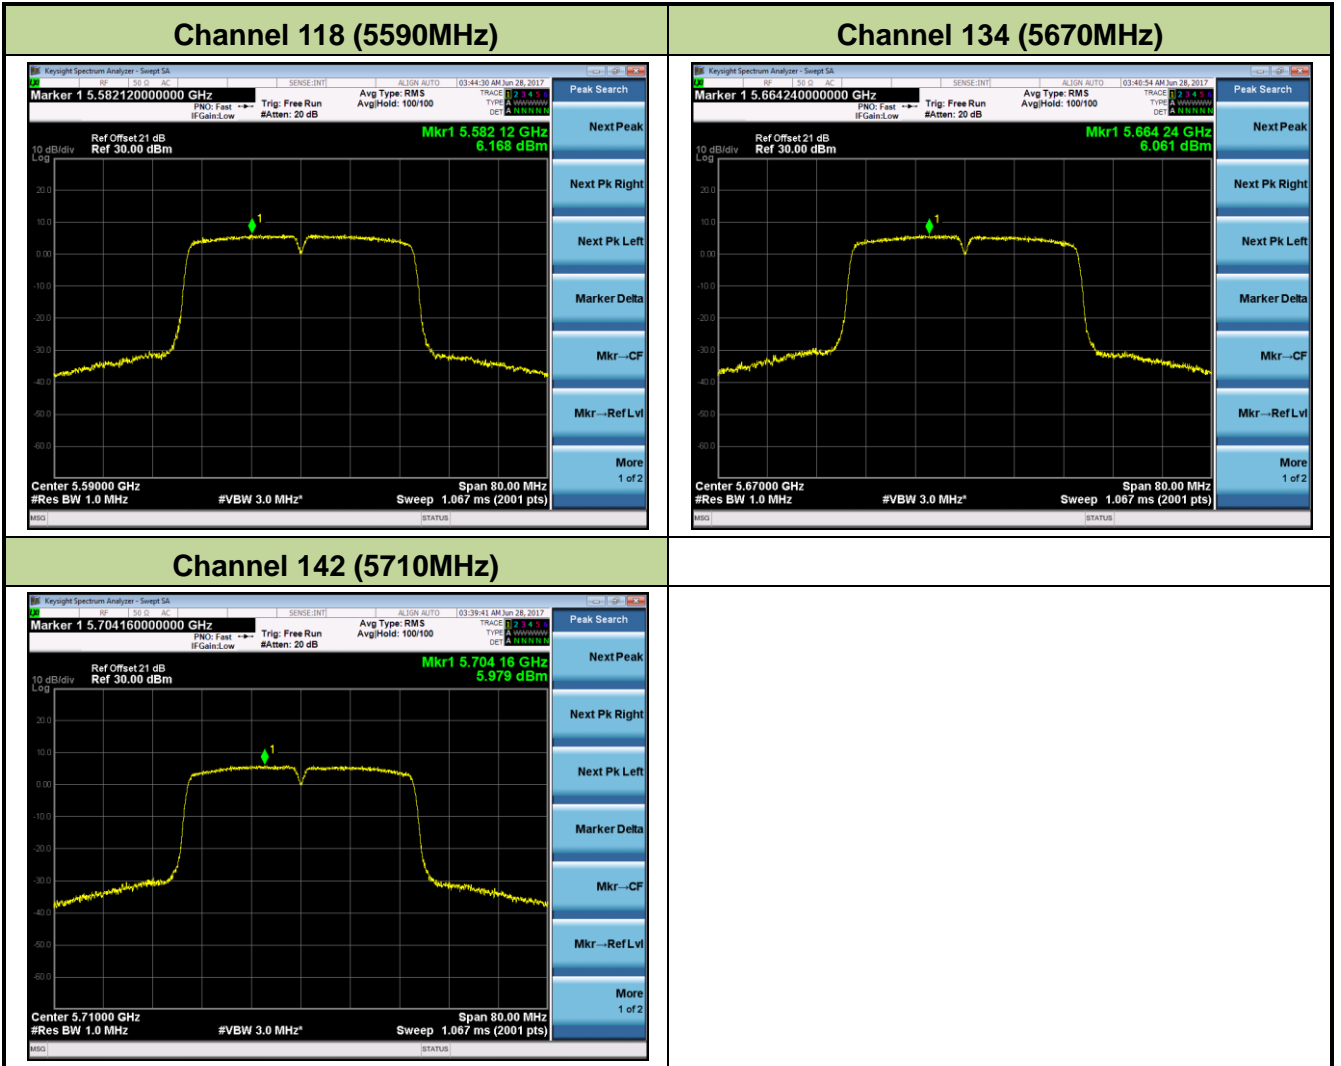

Channel 48 (5240MHz)

Channel 52 (5260MHz)

Channel 60 (5300MHz)

Channel 64 (5320MHz)

Channel 100 (5500MHz)

Channel 116 (5580MHz)

Channel 120 (5600MHz)

Channel 140 (5700MHz)

Channel 144 (5720MHz)

802.11n-HT40 Power Spectral Density - Ant 2 / Ant 1 + 2 (CDD Mode)

Channel 38 (5190MHz)

Channel 46 (5230MHz)

Channel 54 (5270MHz)

Channel 62 (5310MHz)

Channel 102 (5510MHz)

Channel 110 (5550MHz)

802.11ac-VHT20 Power Spectral Density - Ant 2 / Ant 1 + 2 (CDD Mode)
Channel 36 (5180MHz)

Channel 44 (5220MHz)

Channel 48 (5240MHz)

Channel 52 (5260MHz)

Channel 60 (5300MHz)

Channel 64 (5320MHz)

Channel 100 (5500MHz)