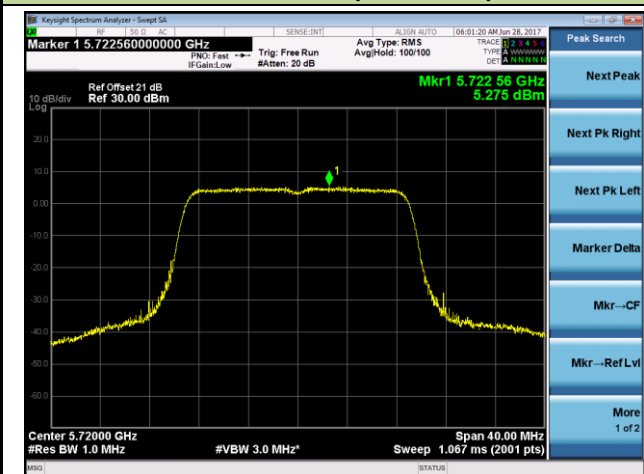

802.11ac-VHT20 Power Spectral Density - Ant 1 / Ant 1 + 2 (CDD Mode)
Channel 36 (5180MHz)

Channel 44 (5220MHz)

Channel 48 (5240MHz)

Channel 52 (5260MHz)

Channel 60 (5300MHz)

Channel 64 (5320MHz)

Channel 100 (5500MHz)

Channel 116 (5580MHz)

Channel 120 (5600MHz)

Channel 140 (5700MHz)

Channel 144 (5720MHz)

802.11ac-VHT40 Power Spectral Density - Ant 1 / Ant 1 + 2 (CDD Mode)

Channel 38 (5190MHz)

Channel 46 (5230MHz)

Channel 54 (5270MHz)