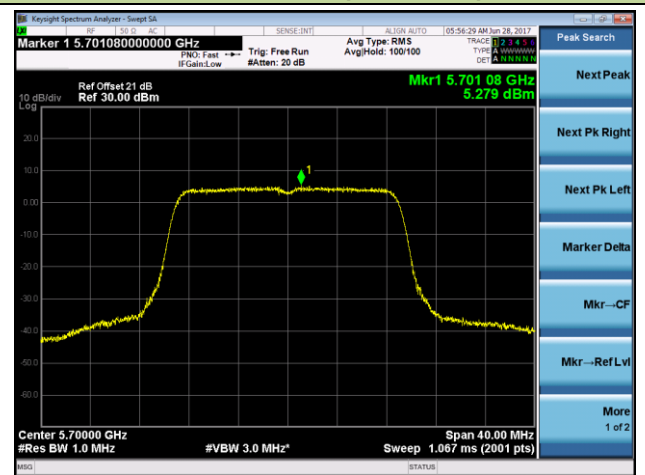

Channel 140 (5700MHz)