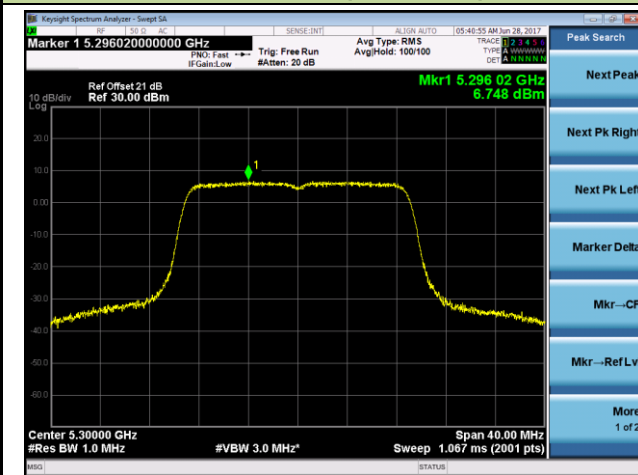

Channel 144 (5720MHz)

802.11n-HT40 Power Spectral Density - Ant 2 / Ant 1 + 2 (CDD Mode)

Channel 38 (5190MHz)

Channel 46 (5230MHz)

Channel 54 (5270MHz)

Channel 62 (5310MHz)

Channel 102 (5510MHz)

Channel 110 (5550MHz)

802.11ac-VHT20 Power Spectral Density - Ant 2 / Ant 1 + 2 (CDD Mode)
Channel 36 (5180MHz)

Channel 44 (5220MHz)

Channel 48 (5240MHz)

Channel 52 (5260MHz)

Channel 60 (5300MHz)

Channel 64 (5320MHz)

Channel 100 (5500MHz)