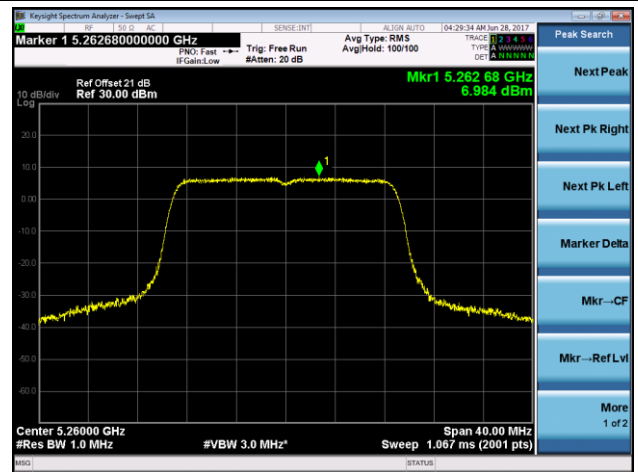

Channel 52 (5260MHz)