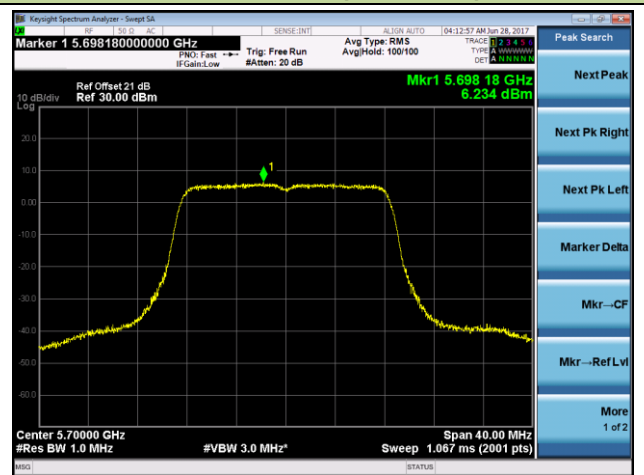

Channel 100 (5500MHz)

Channel 116 (5580MHz)

Channel 120 (5600MHz)

Channel 140 (5700MHz)

Channel 144 (5720MHz)

802.11n-HT20 Power Spectral Density - Ant 2 / Ant 1 + 2 (CDD Mode)

Channel 36 (5180MHz)

Channel 44 (5220MHz)