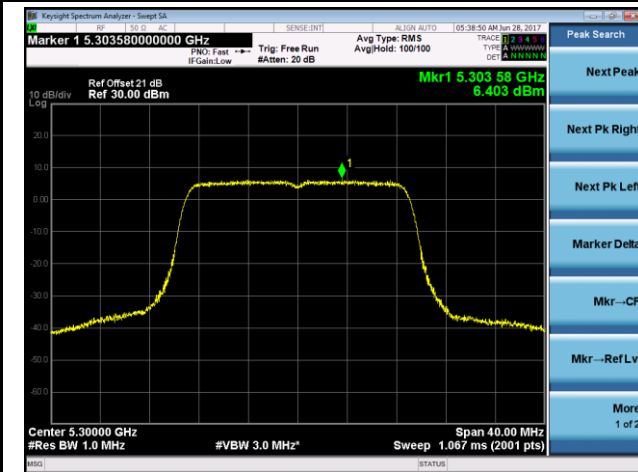

802.11ac-VHT20 Power Spectral Density - Ant 1 / Ant 1 + 2 (CDD Mode)
Channel 36 (5180MHz)

Channel 44 (5220MHz)

Channel 48 (5240MHz)

Channel 52 (5260MHz)

Channel 60 (5300MHz)

Channel 64 (5320MHz)

Channel 100 (5500MHz)

Channel 116 (5580MHz)

Channel 120 (5600MHz)

Channel 140 (5700MHz)

Channel 144 (5720MHz)

802.11ac-VHT40 Power Spectral Density - Ant 1 / Ant 1 + 2 (CDD Mode)

Channel 38 (5190MHz)

Channel 46 (5230MHz)

Channel 54 (5270MHz)