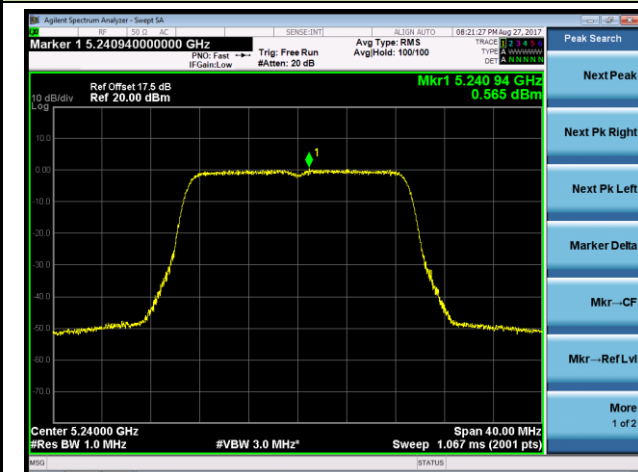

Channel 144 (5720MHz)

802.11n-HT40 Power Spectral Density - Ant 2 / Ant 1 + 2 (CDD Mode)

Channel 38 (5190MHz)

Channel 46 (5230MHz)

Channel 54 (5270MHz)

Channel 62 (5310MHz)

Channel 102 (5510MHz)

Channel 110 (5550MHz)

802.11ac-VHT20 Power Spectral Density - Ant 2 / Ant 1 + 2 (CDD Mode)
Channel 36 (5180MHz)

Channel 44 (5220MHz)

Channel 48 (5240MHz)

Channel 52 (5260MHz)

Channel 60 (5300MHz)

Channel 64 (5320MHz)

Channel 100 (5500MHz)