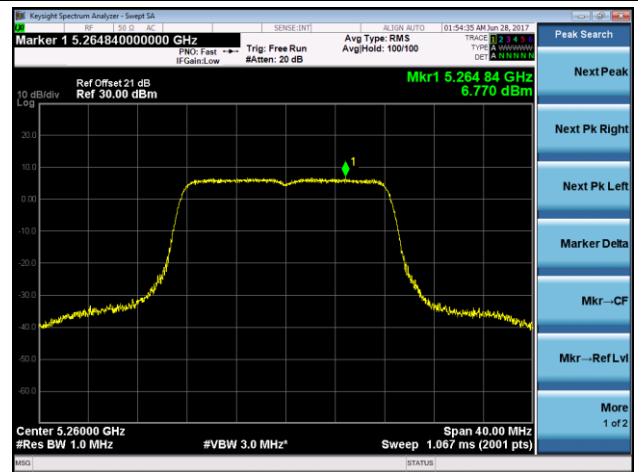

Channel 138 (5690MHz)

802.11a Power Spectral Density - Ant 2 / Ant 1 + 2 (CDD Mode)

Channel 36 (5180MHz)

Channel 44 (5220MHz)

Channel 48 (5240MHz)

Channel 52 (5260MHz)

Channel 60 (5300MHz)

Channel 64 (5320MHz)