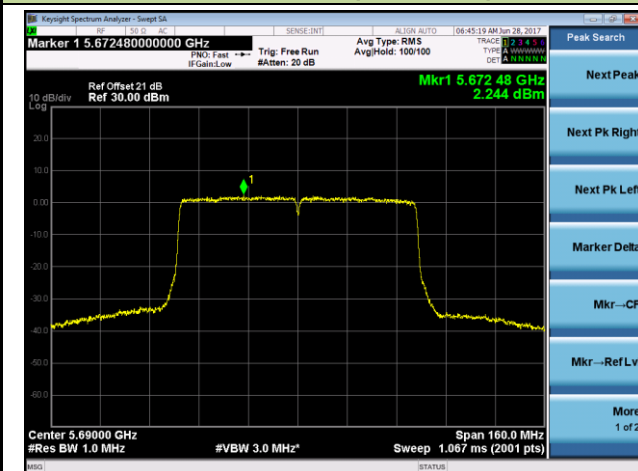

Channel 62 (5310MHz)

Channel 102 (5510MHz)

Channel 110 (5550MHz)

802.11ac-VHT80 Power Spectral Density - Ant 1 / Ant 1 + 2 (CDD Mode)

Channel 42 (5210MHz)

Channel 58 (5290MHz)

Channel 106 (5530MHz)

Channel 122 (5610MHz)

Channel 138 (5690MHz)

802.11a Power Spectral Density - Ant 2 / Ant 1 + 2 (CDD Mode)

Channel 36 (5180MHz)

Channel 44 (5220MHz)

Channel 48 (5240MHz)

Channel 52 (5260MHz)

Channel 60 (5300MHz)

Channel 64 (5320MHz)