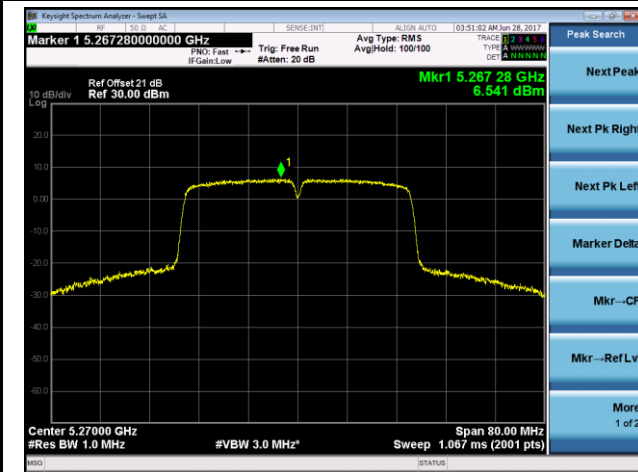

Channel 144 (5720MHz)

802.11n-HT40 Power Spectral Density - Ant 2 / Ant 1 + 2 (CDD Mode)

Channel 38 (5190MHz)

Channel 46 (5230MHz)

Channel 54 (5270MHz)

Channel 62 (5310MHz)

Channel 102 (5510MHz)

Channel 110 (5550MHz)

802.11ac-VHT20 Power Spectral Density - Ant 2 / Ant 1 + 2 (CDD Mode)
Channel 36 (5180MHz)

Channel 44 (5220MHz)

Channel 48 (5240MHz)

Channel 52 (5260MHz)

Channel 60 (5300MHz)

Channel 64 (5320MHz)

Channel 100 (5500MHz)