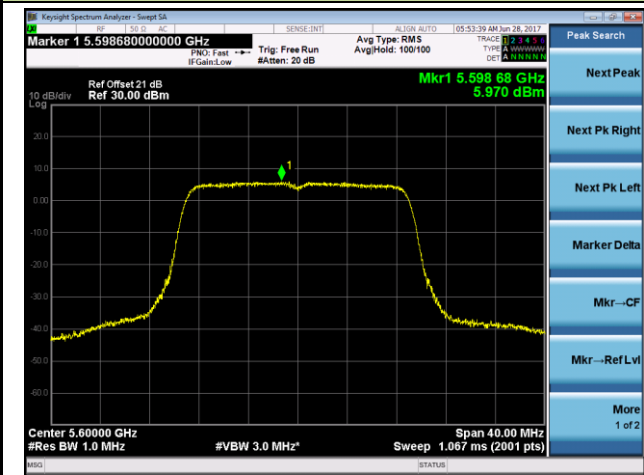

Channel 120 (5600MHz)