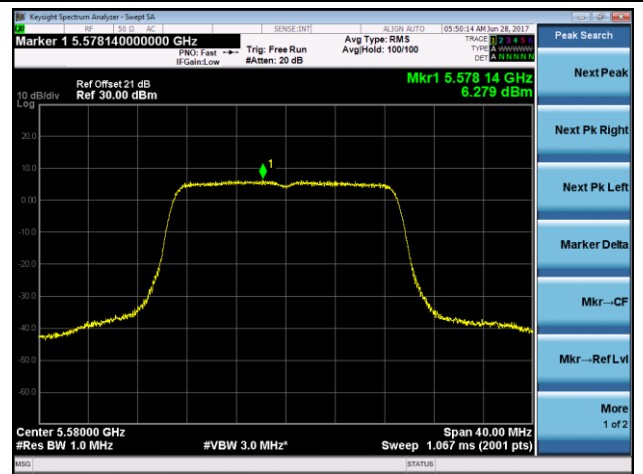

Channel 116 (5580MHz)