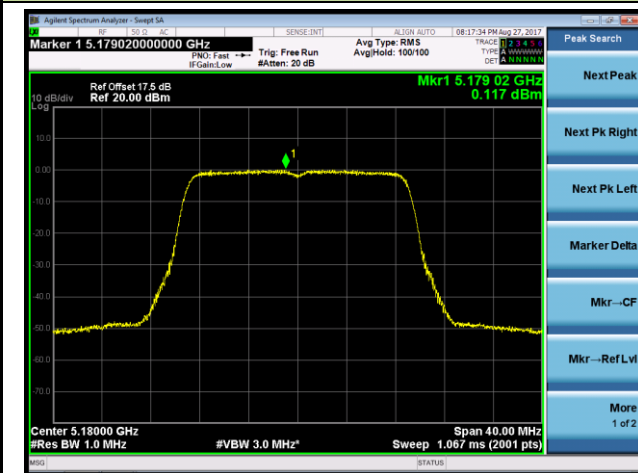

Channel 144 (5720MHz)

802.11n-HT40 Power Spectral Density - Ant 2 / Ant 1 + 2 (CDD Mode)

Channel 38 (5190MHz)

Channel 46 (5230MHz)

Channel 54 (5270MHz)

Channel 62 (5310MHz)

Channel 102 (5510MHz)

Channel 110 (5550MHz)

802.11ac-VHT20 Power Spectral Density - Ant 2 / Ant 1 + 2 (CDD Mode)
Channel 36 (5180MHz)

Channel 44 (5220MHz)

Channel 48 (5240MHz)

Channel 52 (5260MHz)

Channel 60 (5300MHz)

Channel 64 (5320MHz)

Channel 100 (5500MHz)