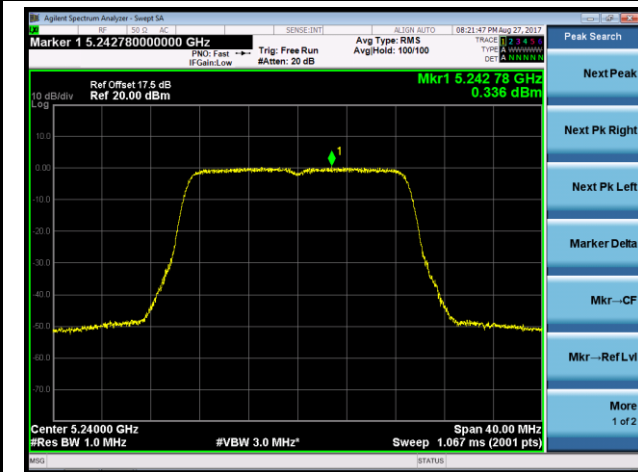

Channel 48 (5240MHz)