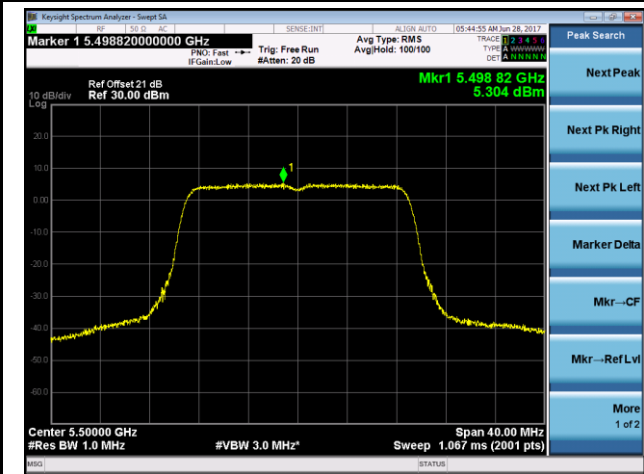

802.11ac-VHT20 Power Spectral Density - Ant 1 / Ant 1 + 2 (CDD Mode)
Channel 36 (5180MHz)

Channel 44 (5220MHz)

Channel 48 (5240MHz)

Channel 52 (5260MHz)

Channel 60 (5300MHz)

Channel 64 (5320MHz)

Channel 100 (5500MHz)

Channel 116 (5580MHz)

Channel 120 (5600MHz)

Channel 140 (5700MHz)

Channel 144 (5720MHz)

802.11ac-VHT40 Power Spectral Density - Ant 1 / Ant 1 + 2 (CDD Mode)

Channel 38 (5190MHz)

Channel 46 (5230MHz)

Channel 54 (5270MHz)