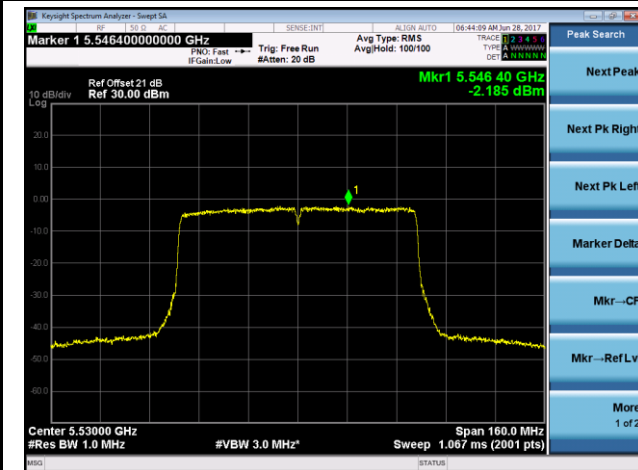

Channel 62 (5310MHz)

Channel 102 (5510MHz)

Channel 110 (5550MHz)

802.11ac-VHT80 Power Spectral Density - Ant 1 / Ant 1 + 2 (CDD Mode)

Channel 42 (5210MHz)

Channel 58 (5290MHz)

Channel 106 (5530MHz)

Channel 122 (5610MHz)

Channel 138 (5690MHz)

802.11a Power Spectral Density - Ant 2 / Ant 1 + 2 (CDD Mode)

Channel 36 (5180MHz)

Channel 44 (5220MHz)

Channel 48 (5240MHz)

Channel 52 (5260MHz)

Channel 60 (5300MHz)

Channel 64 (5320MHz)