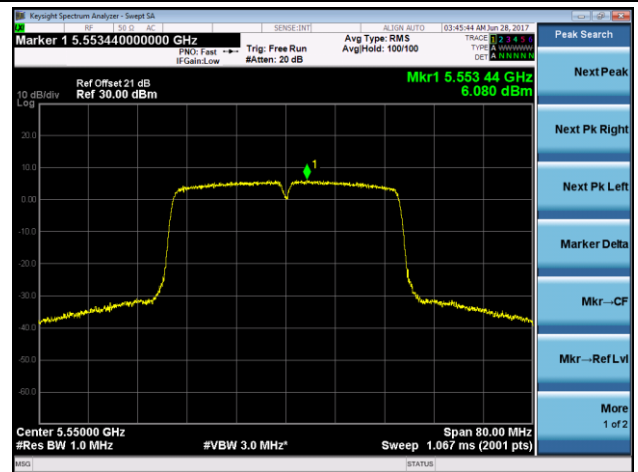

Channel 144 (5720MHz)

802.11n-HT40 Power Spectral Density - Ant 2 / Ant 1 + 2 (CDD Mode)

Channel 38 (5190MHz)

Channel 46 (5230MHz)

Channel 54 (5270MHz)

Channel 62 (5310MHz)

Channel 102 (5510MHz)

Channel 110 (5550MHz)