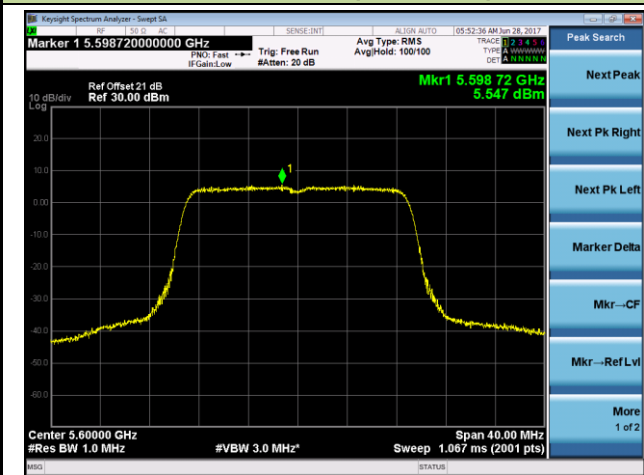

802.11ac-VHT20 Power Spectral Density - Ant 1 / Ant 1 + 2 (CDD Mode)
Channel 36 (5180MHz)

Channel 44 (5220MHz)

Channel 48 (5240MHz)

Channel 52 (5260MHz)

Channel 60 (5300MHz)

Channel 64 (5320MHz)

Channel 100 (5500MHz)

Channel 116 (5580MHz)

Channel 120 (5600MHz)

Channel 140 (5700MHz)

Channel 144 (5720MHz)

802.11ac-VHT40 Power Spectral Density - Ant 1 / Ant 1 + 2 (CDD Mode)

Channel 38 (5190MHz)

Channel 46 (5230MHz)

Channel 54 (5270MHz)