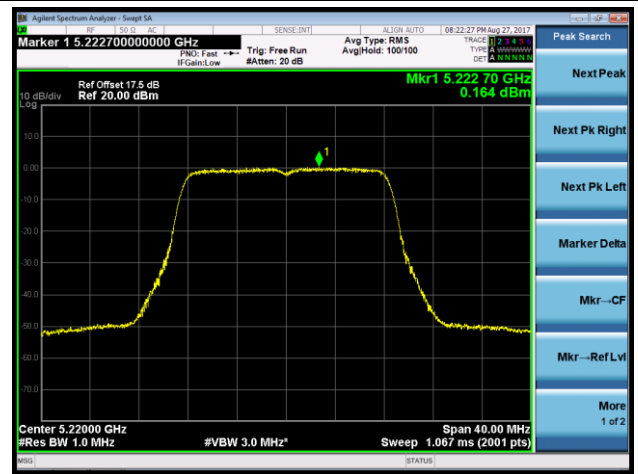

Channel 138 (5690MHz)

802.11a Power Spectral Density - Ant 2 / Ant 1 + 2 (CDD Mode)

Channel 36 (5180MHz)

Channel 44 (5220MHz)

Channel 48 (5240MHz)

Channel 52 (5260MHz)

Channel 60 (5300MHz)

Channel 64 (5320MHz)