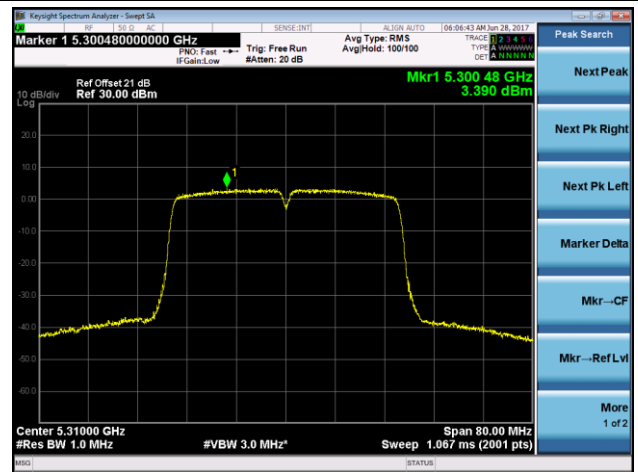

Channel 116 (5580MHz)

Channel 120 (5600MHz)

Channel 140 (5700MHz)

Channel 144 (5720MHz)

802.11ac-VHT40 Power Spectral Density - Ant 1 / Ant 1 + 2 (CDD Mode)

Channel 38 (5190MHz)

Channel 46 (5230MHz)

Channel 54 (5270MHz)

Channel 62 (5310MHz)

Channel 102 (5510MHz)

Channel 110 (5550MHz)

802.11ac-VHT80 Power Spectral Density - Ant 1 / Ant 1 + 2 (CDD Mode)

Channel 42 (5210MHz)

Channel 58 (5290MHz)

Channel 106 (5530MHz)

Channel 122 (5610MHz)