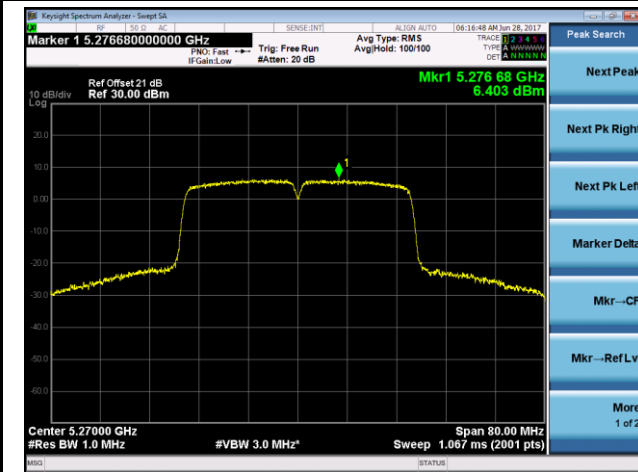

802.11ac-VHT20 Power Spectral Density - Ant 2 / Ant 1 + 2 (CDD Mode)
Channel 36 (5180MHz)

Channel 44 (5220MHz)

Channel 48 (5240MHz)

Channel 52 (5260MHz)

Channel 60 (5300MHz)

Channel 64 (5320MHz)

Channel 100 (5500MHz)

Channel 116 (5580MHz)

Channel 120 (5600MHz)

Channel 140 (5700MHz)

Channel 144 (5720MHz)

802.11ac-VHT40 Power Spectral Density - Ant 2 / Ant 1 + 2 (CDD Mode)

Channel 38 (5190MHz)

Channel 46 (5230MHz)

Channel 54 (5270MHz)

Channel 62 (5310MHz)

Channel 102 (5510MHz)

Channel 110 (5550MHz)