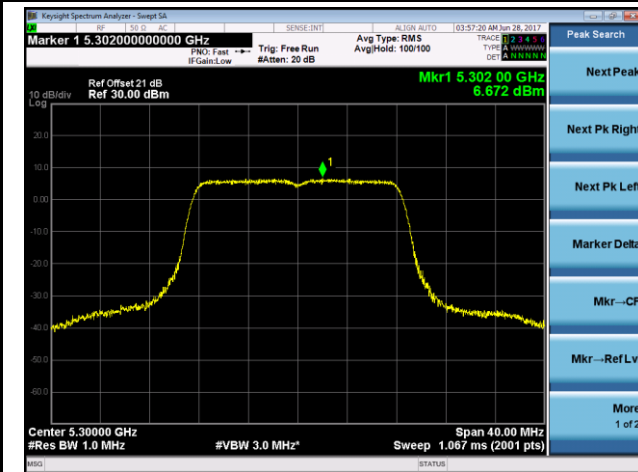

Channel 138 (5690MHz)

802.11a Power Spectral Density - Ant 2 / Ant 1 + 2 (CDD Mode)

Channel 36 (5180MHz)

Channel 44 (5220MHz)

Channel 48 (5240MHz)

Channel 52 (5260MHz)

Channel 60 (5300MHz)

Channel 64 (5320MHz)