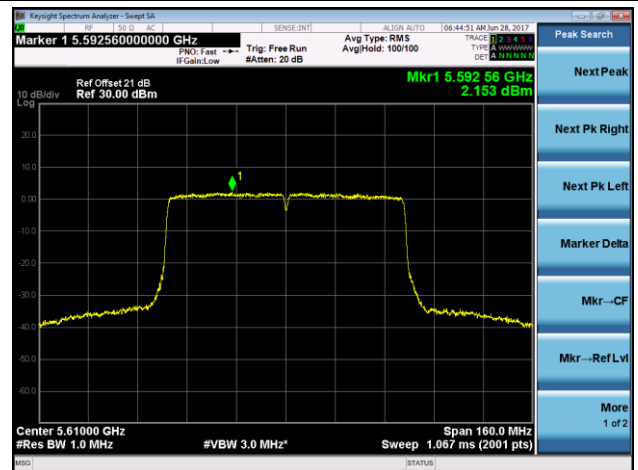

Channel 62 (5310MHz)

Channel 102 (5510MHz)

Channel 110 (5550MHz)

802.11ac-VHT80 Power Spectral Density - Ant 1 / Ant 1 + 2 (CDD Mode)

Channel 42 (5210MHz)

Channel 58 (5290MHz)

Channel 106 (5530MHz)

Channel 122 (5610MHz)

Channel 138 (5690MHz)

802.11a Power Spectral Density - Ant 2 / Ant 1 + 2 (CDD Mode)

Channel 36 (5180MHz)

Channel 44 (5220MHz)

Channel 48 (5240MHz)

Channel 52 (5260MHz)

Channel 60 (5300MHz)

Channel 64 (5320MHz)