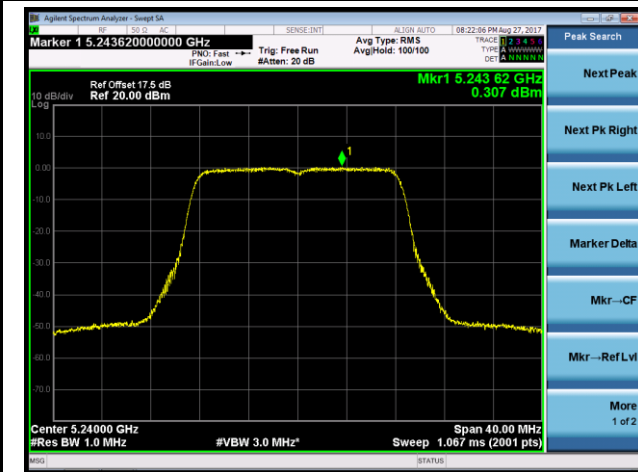

Channel 138 (5690MHz)

802.11a Power Spectral Density - Ant 2 / Ant 1 + 2 (CDD Mode)

Channel 36 (5180MHz)

Channel 44 (5220MHz)

Channel 48 (5240MHz)

Channel 52 (5260MHz)

Channel 60 (5300MHz)

Channel 64 (5320MHz)