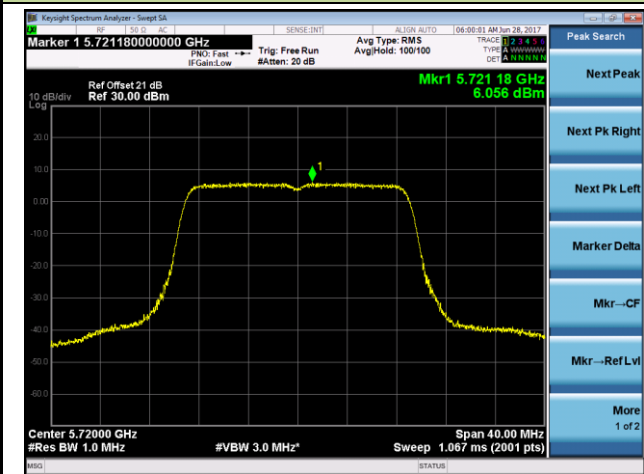

802.11ac-VHT20 Power Spectral Density - Ant 2 / Ant 1 + 2 (CDD Mode)
Channel 36 (5180MHz)

Channel 44 (5220MHz)

Channel 48 (5240MHz)

Channel 52 (5260MHz)

Channel 60 (5300MHz)

Channel 64 (5320MHz)

Channel 100 (5500MHz)

Channel 116 (5580MHz)

Channel 120 (5600MHz)

Channel 140 (5700MHz)

Channel 144 (5720MHz)

802.11ac-VHT40 Power Spectral Density - Ant 2 / Ant 1 + 2 (CDD Mode)

Channel 38 (5190MHz)

Channel 46 (5230MHz)

Channel 54 (5270MHz)

Channel 62 (5310MHz)

Channel 102 (5510MHz)

Channel 110 (5550MHz)