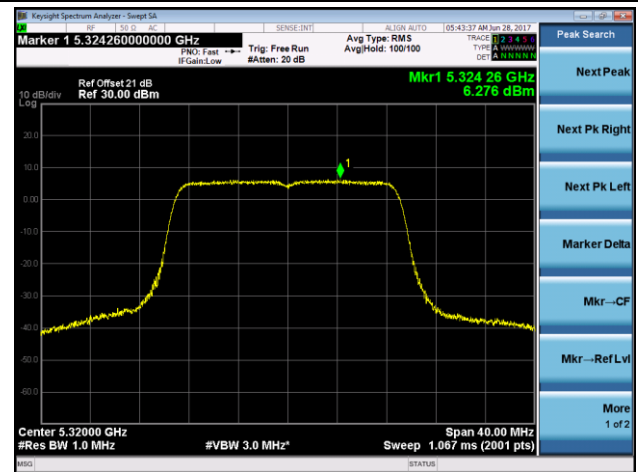

802.11ac-VHT20 Power Spectral Density - Ant 1 / Ant 1 + 2 (CDD Mode)
Channel 36 (5180MHz)

Channel 44 (5220MHz)

Channel 48 (5240MHz)

Channel 52 (5260MHz)

Channel 60 (5300MHz)

Channel 64 (5320MHz)

Channel 100 (5500MHz)