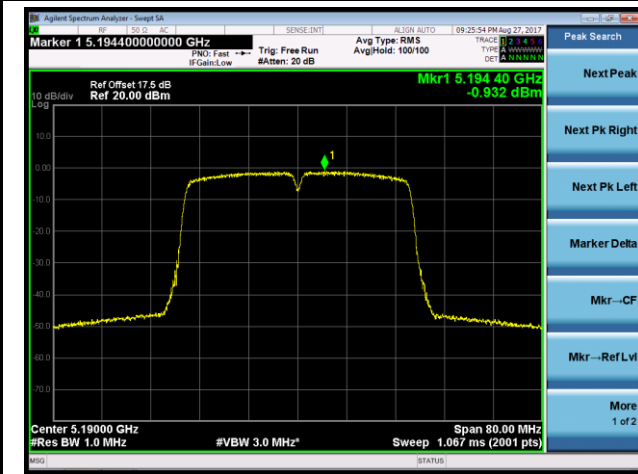

Channel 64 (5320MHz)

Channel 100 (5500MHz)

Channel 116 (5580MHz)

Channel 120 (5600MHz)

Channel 140 (5700MHz)

Channel 144 (5720MHz)

802.11n-HT40 Power Spectral Density - Ant 1 / Ant 1 + 2 (CDD Mode)

Channel 38 (5190MHz)