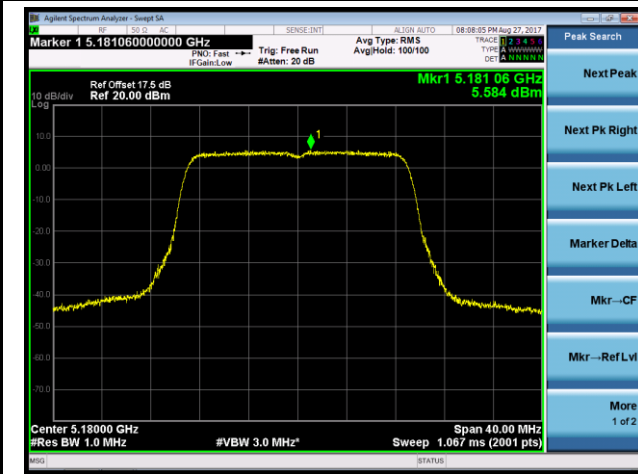

Channel 38 (5190MHz)

Channel 46 (5230MHz)

Channel 54 (5270MHz)

Channel 62 (5310MHz)

Channel 102 (5510MHz)

Channel 110 (5550MHz)

802.11ac-VHT20 Power Spectral Density - Ant 2

Channel 36 (5180MHz)