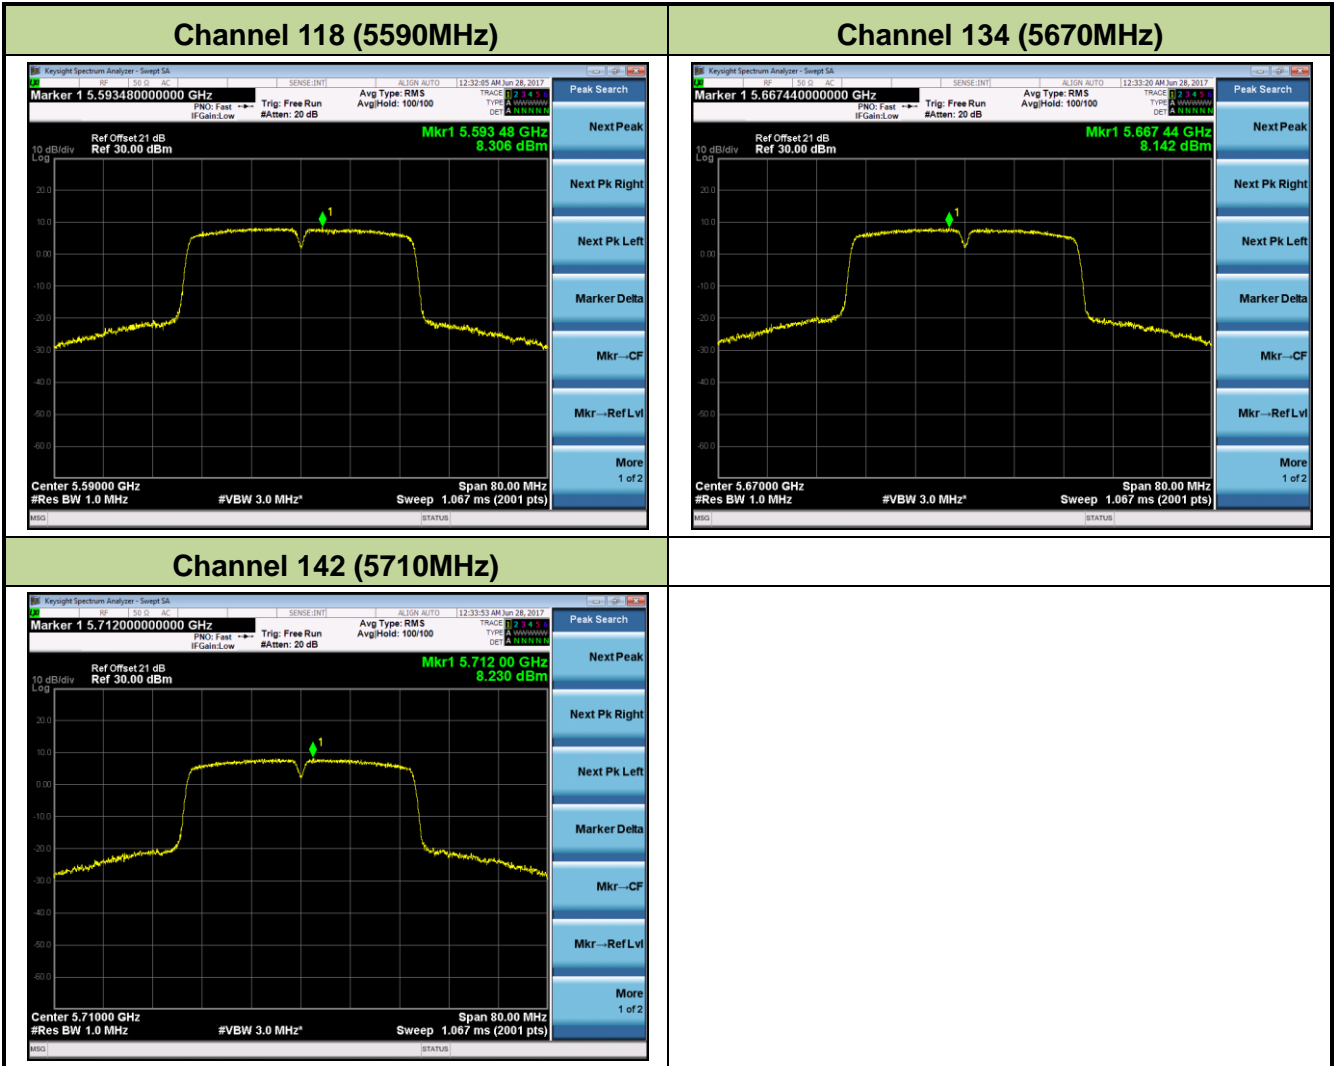

Channel 38 (5190MHz)

Channel 46 (5230MHz)

Channel 54 (5270MHz)

Channel 62 (5310MHz)

Channel 102 (5510MHz)

Channel 110 (5550MHz)

802.11ac-VHT20 Power Spectral Density - Ant 2

Channel 36 (5180MHz)

Channel 44 (5220MHz)

Channel 48 (5240MHz)

Channel 52 (5260MHz)

Channel 60 (5300MHz)

Channel 64 (5320MHz)

Channel 100 (5500MHz)

Channel 116 (5580MHz)

Channel 120 (5600MHz)