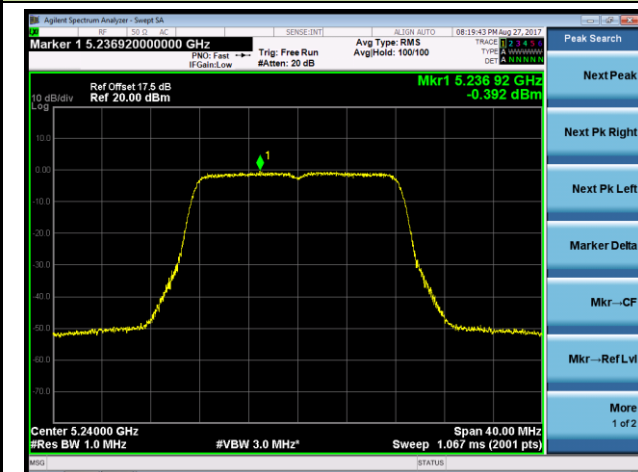

Channel 48 (5240MHz)