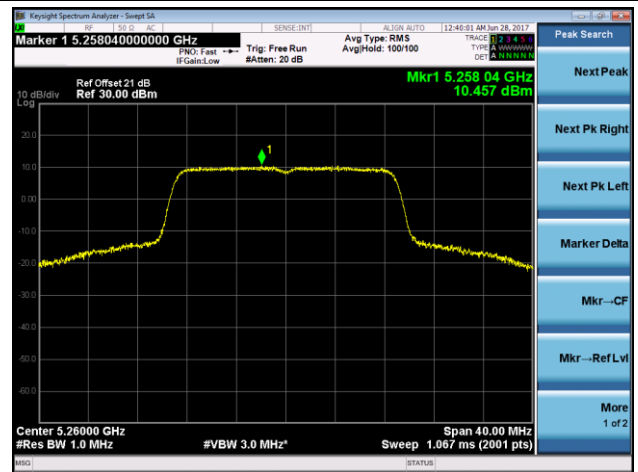

Channel 52 (5260MHz)