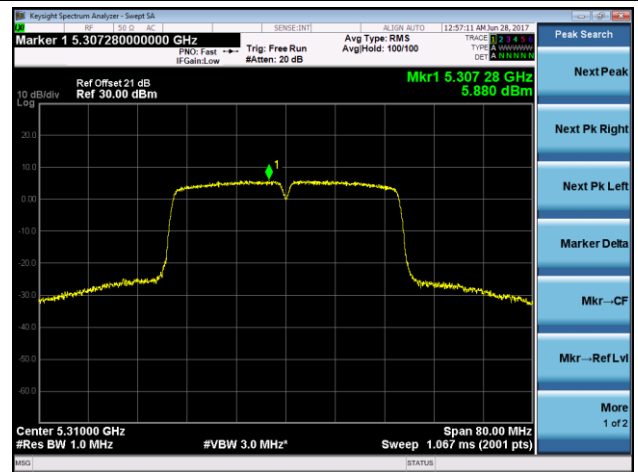

Channel 140 (5700MHz)

Channel 144 (5720MHz)

802.11ac-VHT40 Power Spectral Density - Ant 2

Channel 38 (5190MHz)

Channel 46 (5230MHz)

Channel 54 (5270MHz)

Channel 62 (5310MHz)

Channel 102 (5510MHz)

Channel 110 (5550MHz)

802.11ac-VHT80 Power Spectral Density - Ant 2

Channel 42 (5210MHz)

Channel 58 (5290MHz)

Channel 106 (5530MHz)

Channel 122 (5610MHz)

Channel 138 (5690MHz)

802.11a Power Spectral Density - Ant 1 / Ant 1 + 2 (CDD Mode)
Channel 36 (5180MHz)