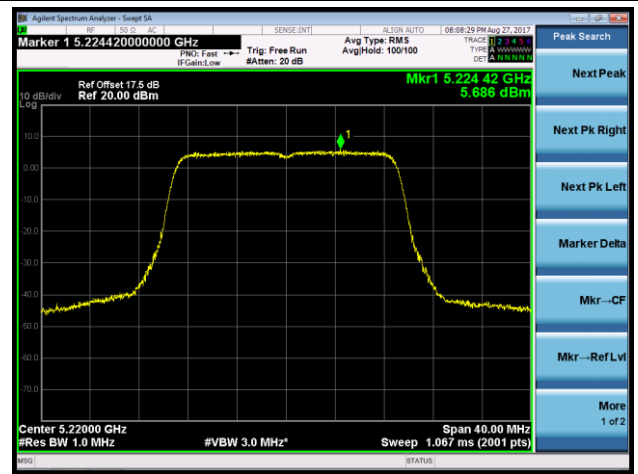

Channel 44 (5220MHz)