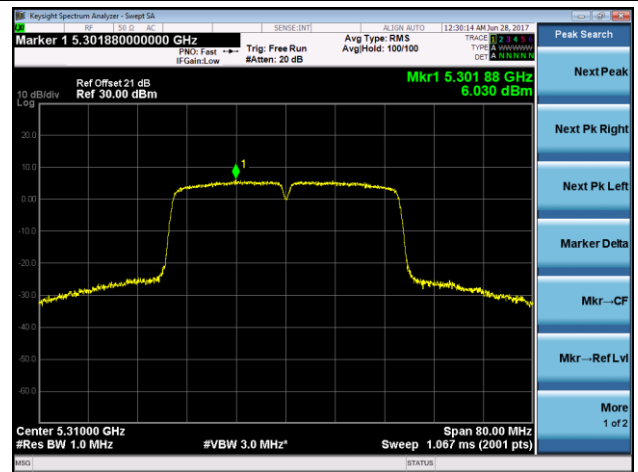

Channel 38 (5190MHz)

Channel 46 (5230MHz)

Channel 54 (5270MHz)

Channel 62 (5310MHz)

Channel 102 (5510MHz)

Channel 110 (5550MHz)

802.11ac-VHT20 Power Spectral Density - Ant 2

Channel 36 (5180MHz)