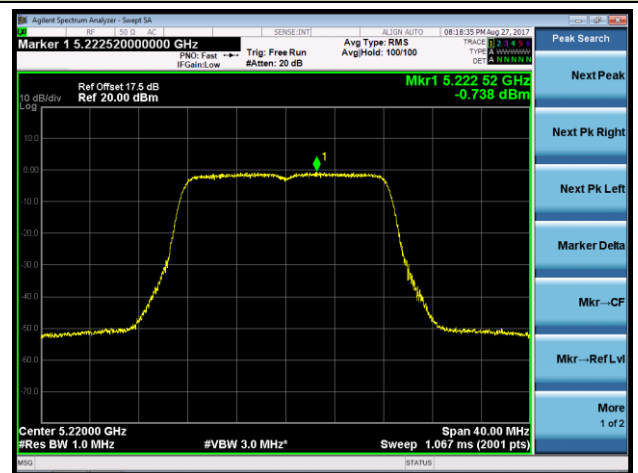

Channel 44 (5220MHz)