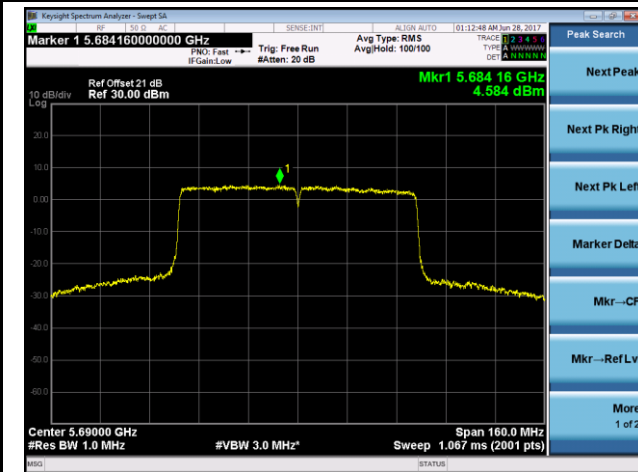

Channel 110 (5550MHz)

802.11ac-VHT80 Power Spectral Density - Ant 2

Channel 42 (5210MHz)

Channel 58 (5290MHz)

Channel 106 (5530MHz)

Channel 122 (5610MHz)

Channel 138 (5690MHz)

802.11a Power Spectral Density - Ant 1 / Ant 1 + 2 (CDD Mode)
Channel 36 (5180MHz)