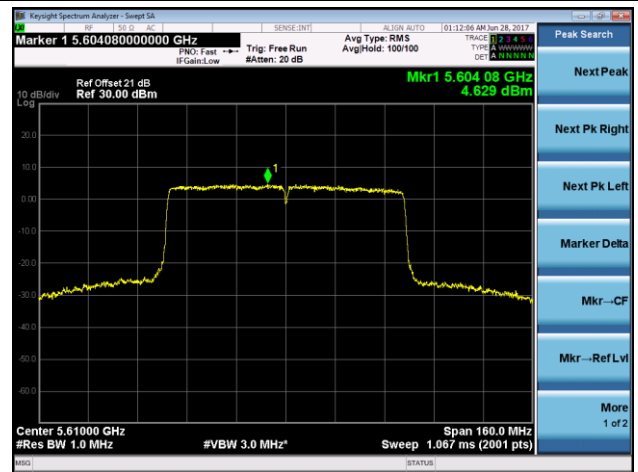

Channel 110 (5550MHz)

802.11ac-VHT80 Power Spectral Density - Ant 2

Channel 42 (5210MHz)

Channel 58 (5290MHz)

Channel 106 (5530MHz)

Channel 122 (5610MHz)

Channel 138 (5690MHz)

802.11a Power Spectral Density - Ant 1 / Ant 1 + 2 (CDD Mode)
Channel 36 (5180MHz)