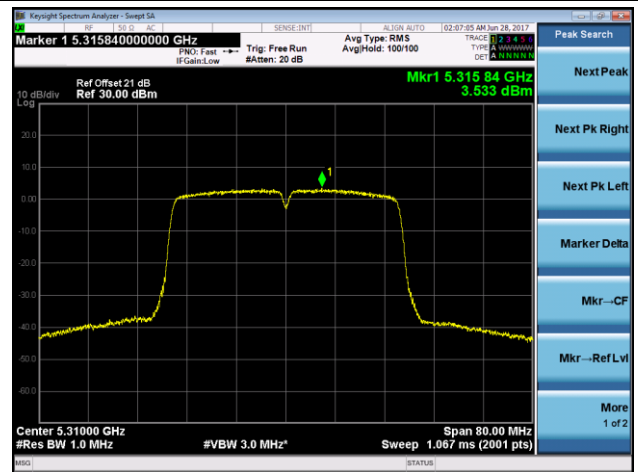

Channel 62 (5310MHz)