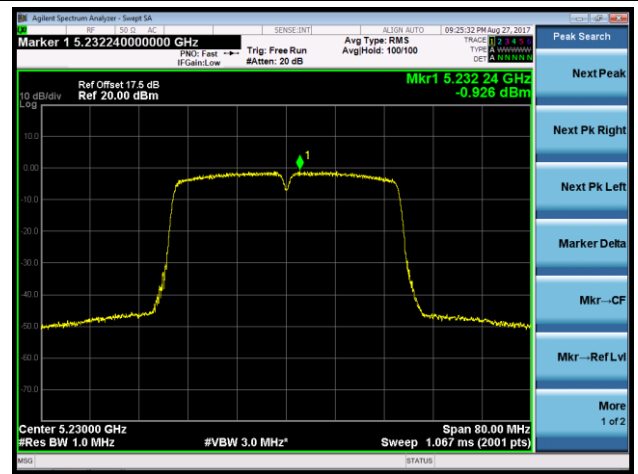

Channel 46 (5230MHz)