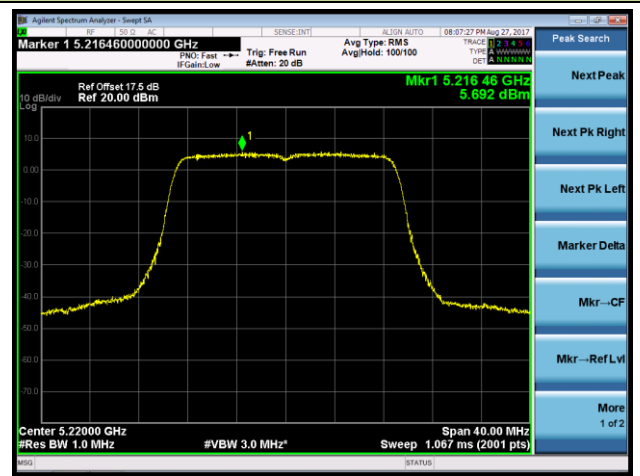

802.11n-HT20 Power Spectral Density - Ant 2

Channel 36 (5180MHz)

Channel 44 (5220MHz)

Channel 48 (5240MHz)

Channel 52 (5260MHz)

Channel 60 (5300MHz)

Channel 64 (5320MHz)

802.11n-HT40 Power Spectral Density - Ant 2