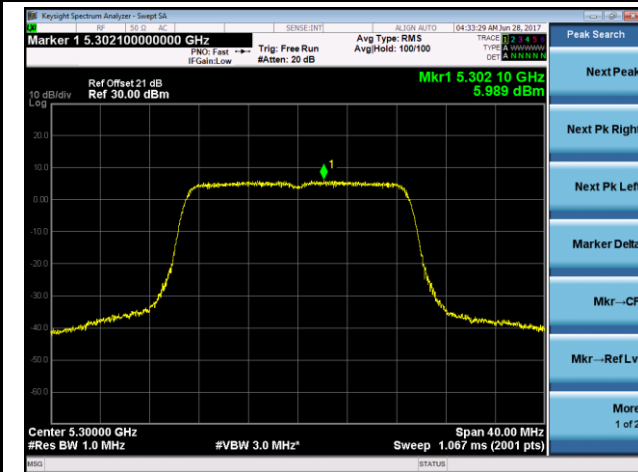

Channel 140 (5700MHz)

Channel 144 (5720MHz)

802.11n-HT20 Power Spectral Density - Ant 1 / Ant 1 + 2 (CDD Mode)

Channel 36 (5180MHz)

Channel 44 (5220MHz)

Channel 48 (5240MHz)

Channel 52 (5260MHz)

Channel 60 (5300MHz)