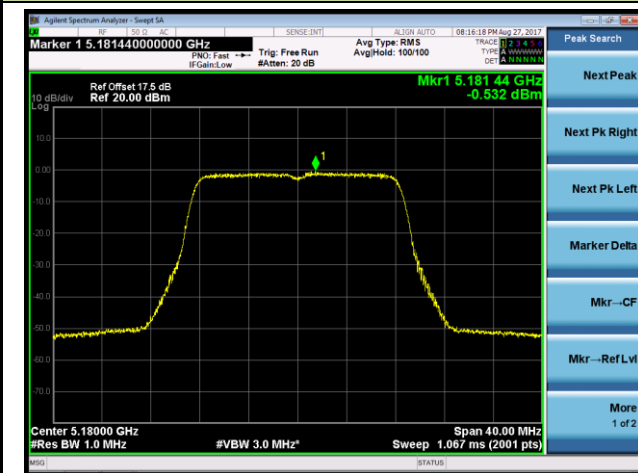

Channel 110 (5550MHz)

802.11ac-VHT80 Power Spectral Density - Ant 2

Channel 42 (5210MHz)

Channel 58 (5290MHz)

Channel 106 (5530MHz)

Channel 122 (5610MHz)

Channel 138 (5690MHz)

802.11a Power Spectral Density - Ant 1 / Ant 1 + 2 (CDD Mode)
Channel 36 (5180MHz)