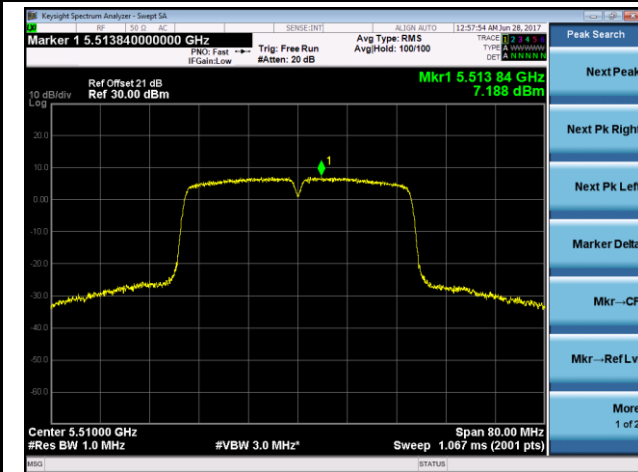

Channel 140 (5700MHz)

Channel 144 (5720MHz)

802.11ac-VHT40 Power Spectral Density - Ant 2

Channel 38 (5190MHz)

Channel 46 (5230MHz)

Channel 54 (5270MHz)

Channel 62 (5310MHz)

Channel 102 (5510MHz)

Channel 110 (5550MHz)

802.11ac-VHT80 Power Spectral Density - Ant 2

Channel 42 (5210MHz)

Channel 58 (5290MHz)

Channel 106 (5530MHz)

Channel 122 (5610MHz)

Channel 138 (5690MHz)

802.11a Power Spectral Density - Ant 1 / Ant 1 + 2 (CDD Mode)
Channel 36 (5180MHz)