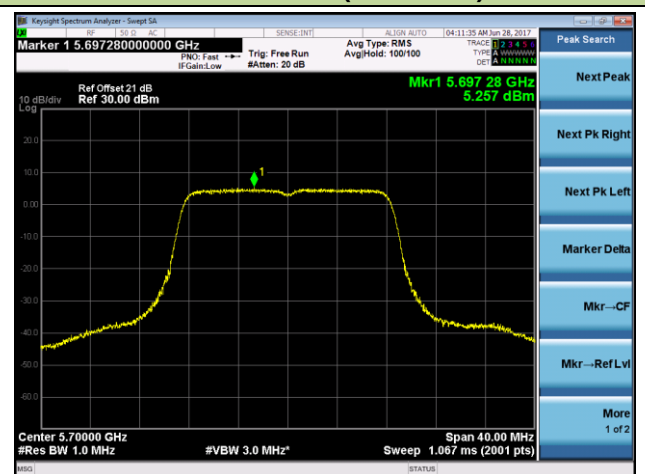

Channel 140 (5700MHz)