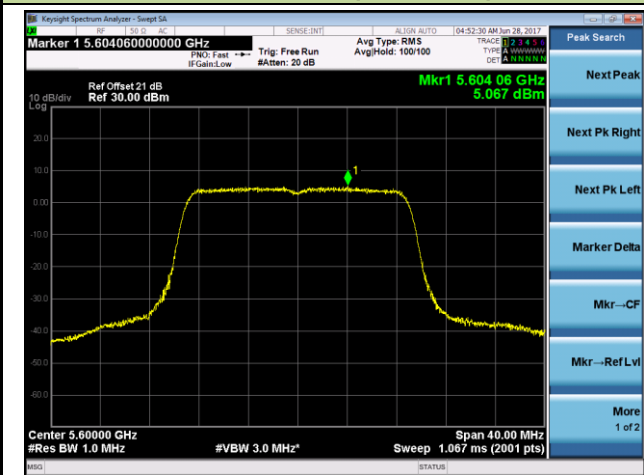

Channel 64 (5320MHz)

Channel 100 (5500MHz)

Channel 116 (5580MHz)

Channel 120 (5600MHz)

Channel 140 (5700MHz)

Channel 144 (5720MHz)

802.11n-HT40 Power Spectral Density - Ant 1 / Ant 1 + 2 (CDD Mode)

Channel 38 (5190MHz)