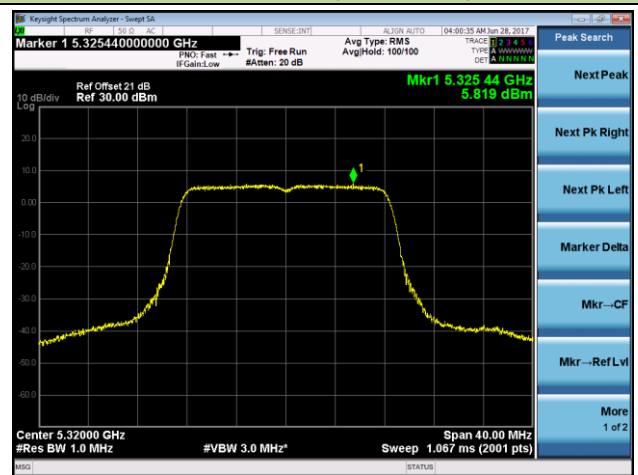

Channel 64 (5320MHz)