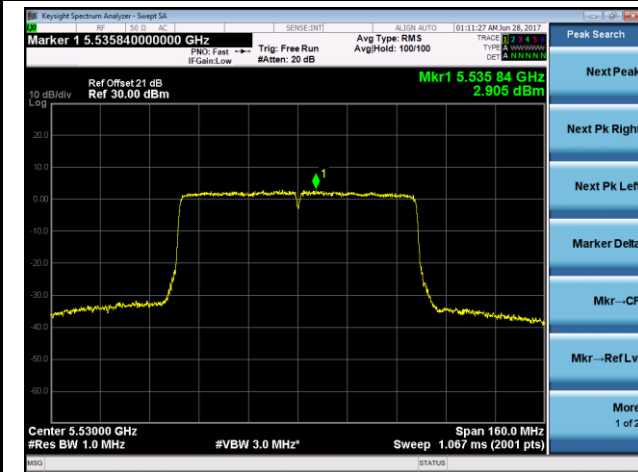

Channel 110 (5550MHz)

802.11ac-VHT80 Power Spectral Density - Ant 2

Channel 42 (5210MHz)

Channel 58 (5290MHz)

Channel 106 (5530MHz)

Channel 122 (5610MHz)

Channel 138 (5690MHz)

802.11a Power Spectral Density - Ant 1 / Ant 1 + 2 (CDD Mode)
Channel 36 (5180MHz)