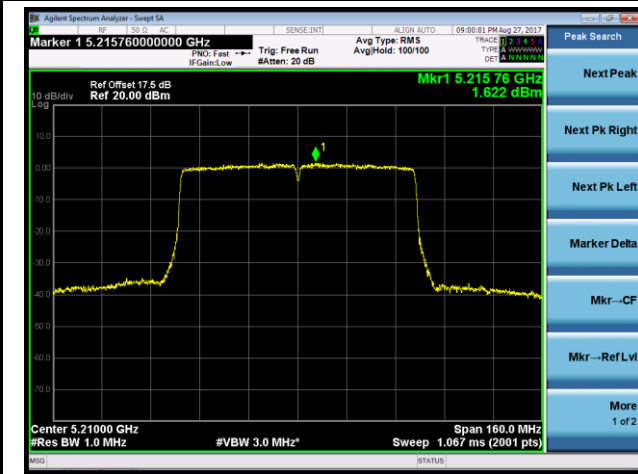

Channel 140 (5700MHz)

Channel 144 (5720MHz)

802.11ac-VHT40 Power Spectral Density - Ant 2

Channel 38 (5190MHz)

Channel 46 (5230MHz)

Channel 54 (5270MHz)

Channel 62 (5310MHz)

Channel 102 (5510MHz)

Channel 110 (5550MHz)

802.11ac-VHT80 Power Spectral Density - Ant 2

Channel 42 (5210MHz)

Channel 58 (5290MHz)

Channel 106 (5530MHz)

Channel 122 (5610MHz)

Channel 138 (5690MHz)

802.11a Power Spectral Density - Ant 1 / Ant 1 + 2 (CDD Mode)
Channel 36 (5180MHz)