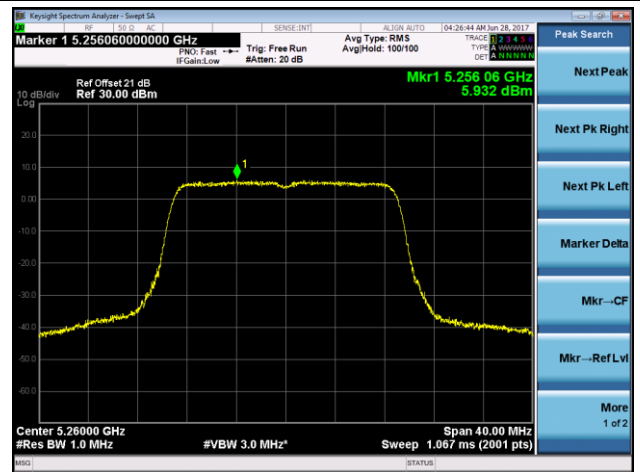

Channel 140 (5700MHz)

Channel 144 (5720MHz)

802.11n-HT20 Power Spectral Density - Ant 1 / Ant 1 + 2 (CDD Mode)

Channel 36 (5180MHz)

Channel 44 (5220MHz)

Channel 48 (5240MHz)

Channel 52 (5260MHz)

Channel 60 (5300MHz)