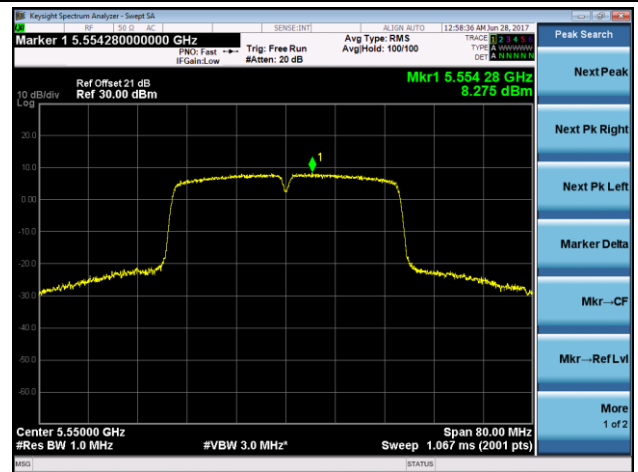

Channel 140 (5700MHz)

Channel 144 (5720MHz)

802.11ac-VHT40 Power Spectral Density - Ant 2

Channel 38 (5190MHz)

Channel 46 (5230MHz)

Channel 54 (5270MHz)

Channel 62 (5310MHz)

Channel 102 (5510MHz)

Channel 110 (5550MHz)

802.11ac-VHT80 Power Spectral Density - Ant 2

Channel 42 (5210MHz)

Channel 58 (5290MHz)

Channel 106 (5530MHz)

Channel 122 (5610MHz)

Channel 138 (5690MHz)

802.11a Power Spectral Density - Ant 1 / Ant 1 + 2 (CDD Mode)
Channel 36 (5180MHz)