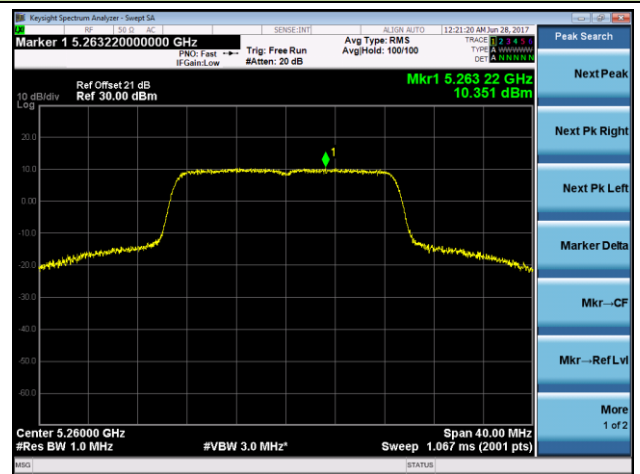

802.11n-HT20 Power Spectral Density - Ant 2

Channel 36 (5180MHz)

Channel 44 (5220MHz)

Channel 48 (5240MHz)

Channel 52 (5260MHz)

Channel 60 (5300MHz)

Channel 64 (5320MHz)

802.11n-HT40 Power Spectral Density - Ant 2