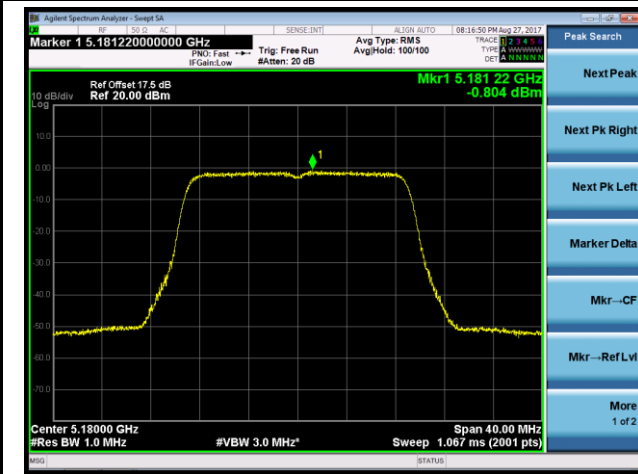

802.11n-HT20 Power Spectral Density - Ant 1 / Ant 1 + 2 (CDD Mode)

Channel 36 (5180MHz)