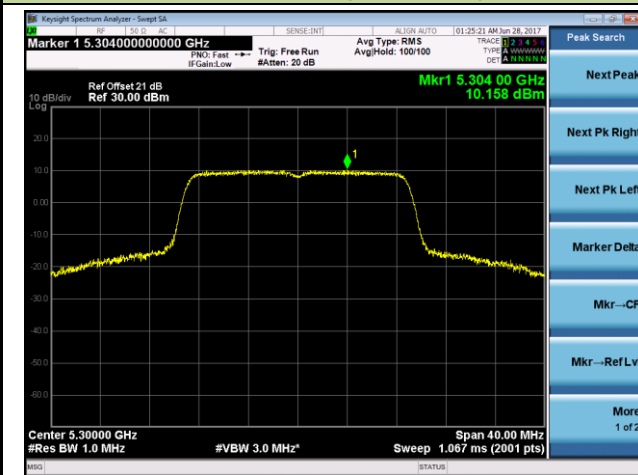

802.11n-HT20 Power Spectral Density - Ant 2

Channel 36 (5180MHz)

Channel 44 (5220MHz)

Channel 48 (5240MHz)

Channel 52 (5260MHz)

Channel 60 (5300MHz)

Channel 64 (5320MHz)

802.11n-HT40 Power Spectral Density - Ant 2

Channel 38 (5190MHz)

Channel 46 (5230MHz)

Channel 54 (5270MHz)

Channel 62 (5310MHz)

Channel 102 (5510MHz)

Channel 110 (5550MHz)

802.11ac-VHT20 Power Spectral Density - Ant 2

Channel 36 (5180MHz)