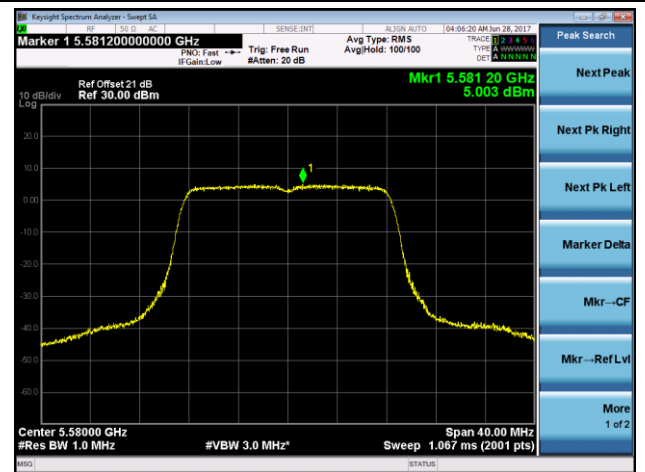

Channel 116 (5580MHz)