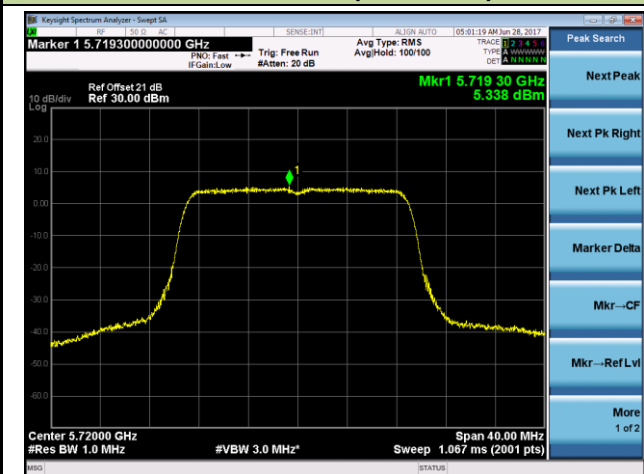

Channel 140 (5700MHz)

Channel 144 (5720MHz)

802.11n-HT20 Power Spectral Density - Ant 1 / Ant 1 + 2 (CDD Mode)

Channel 36 (5180MHz)

Channel 44 (5220MHz)

Channel 48 (5240MHz)

Channel 52 (5260MHz)

Channel 60 (5300MHz)

Channel 64 (5320MHz)

Channel 100 (5500MHz)

Channel 116 (5580MHz)

Channel 120 (5600MHz)

Channel 140 (5700MHz)

Channel 144 (5720MHz)

802.11n-HT40 Power Spectral Density - Ant 1 / Ant 1 + 2 (CDD Mode)

Channel 38 (5190MHz)

Channel 46 (5230MHz)

Channel 54 (5270MHz)

Channel 62 (5310MHz)

Channel 102 (5510MHz)

Channel 110 (5550MHz)