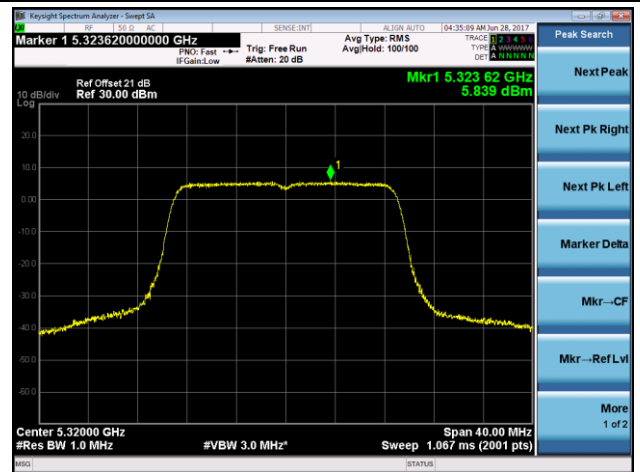

Channel 64 (5320MHz)