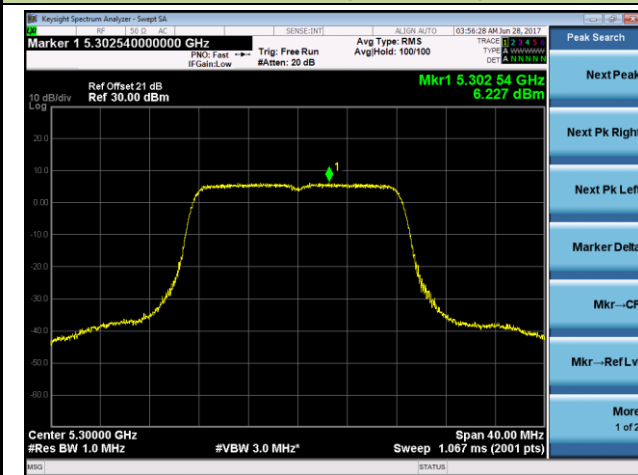

Channel 60 (5300MHz)