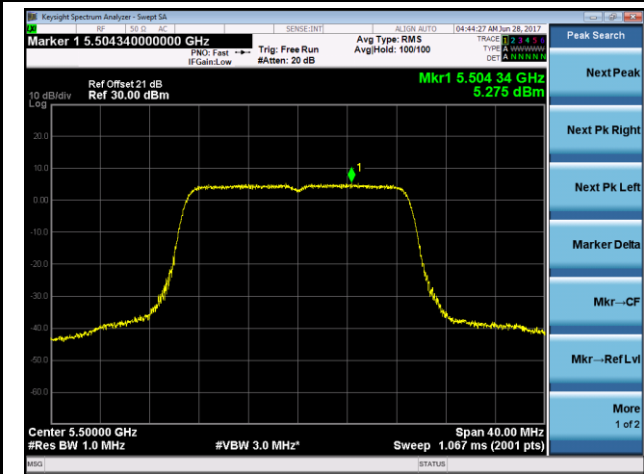

Channel 100 (5500MHz)