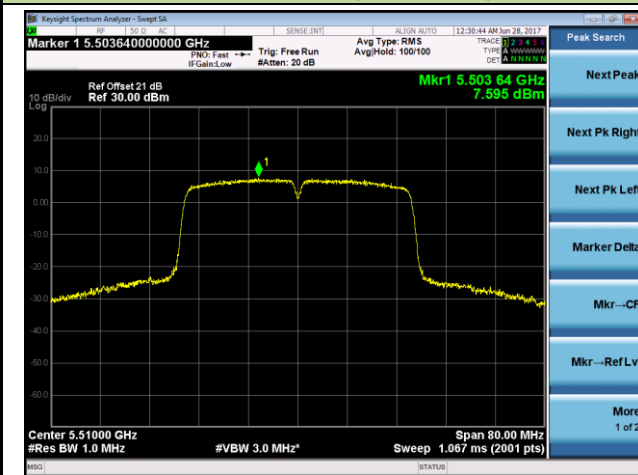

Channel 38 (5190MHz)

Channel 46 (5230MHz)

Channel 54 (5270MHz)

Channel 62 (5310MHz)

Channel 102 (5510MHz)

Channel 110 (5550MHz)

802.11ac-VHT20 Power Spectral Density - Ant 2

Channel 36 (5180MHz)