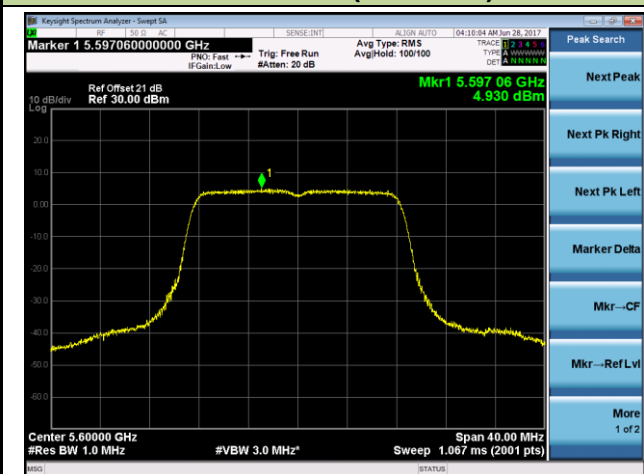

Channel 120 (5600MHz)