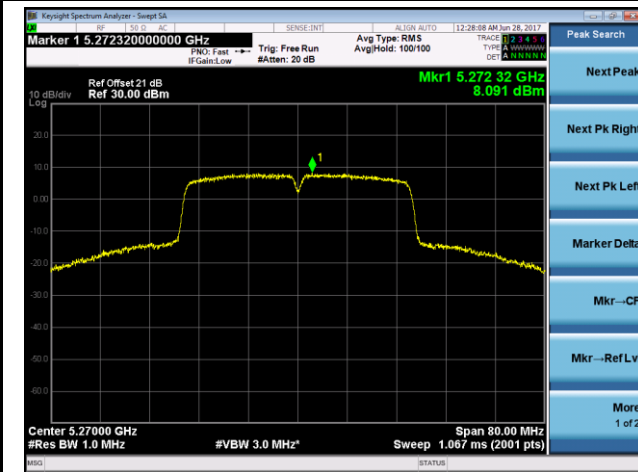

Channel 54 (5270MHz)