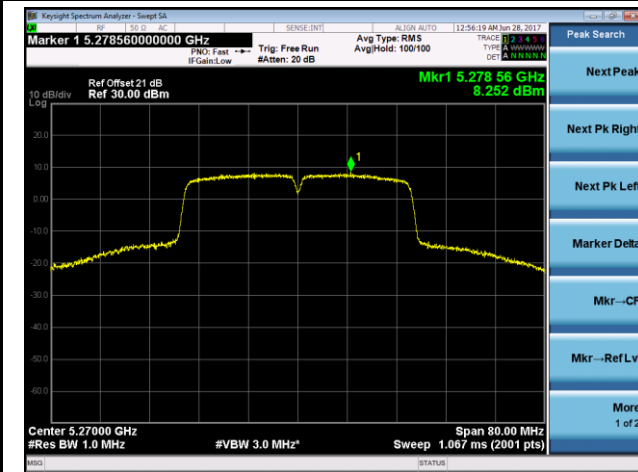

Channel 140 (5700MHz)

Channel 144 (5720MHz)

802.11ac-VHT40 Power Spectral Density - Ant 2

Channel 38 (5190MHz)

Channel 46 (5230MHz)

Channel 54 (5270MHz)

Channel 62 (5310MHz)

Channel 102 (5510MHz)

Channel 110 (5550MHz)

802.11ac-VHT80 Power Spectral Density - Ant 2

Channel 42 (5210MHz)

Channel 58 (5290MHz)

Channel 106 (5530MHz)

Channel 122 (5610MHz)

Channel 138 (5690MHz)

802.11a Power Spectral Density - Ant 1 / Ant 1 + 2 (CDD Mode)
Channel 36 (5180MHz)