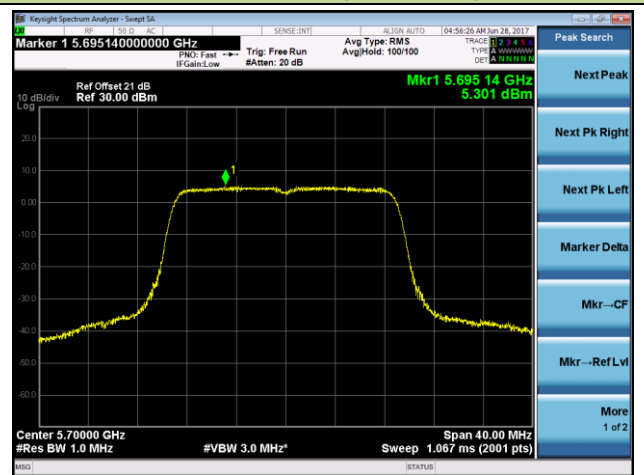

Channel 64 (5320MHz)

Channel 100 (5500MHz)

Channel 116 (5580MHz)

Channel 120 (5600MHz)

Channel 140 (5700MHz)

Channel 144 (5720MHz)

802.11n-HT40 Power Spectral Density - Ant 1 / Ant 1 + 2 (CDD Mode)

Channel 38 (5190MHz)