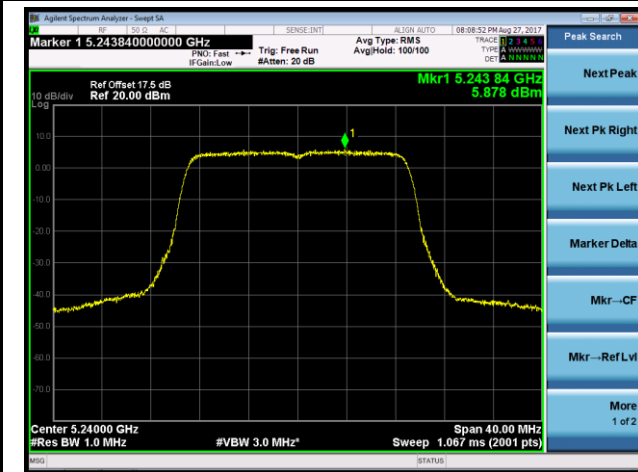

Channel 48 (5240MHz)