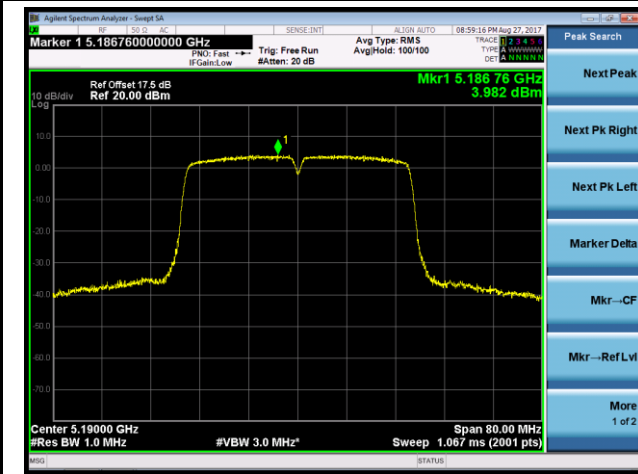

802.11n-HT40 Power Spectral Density - Ant 2

Channel 38 (5190MHz)