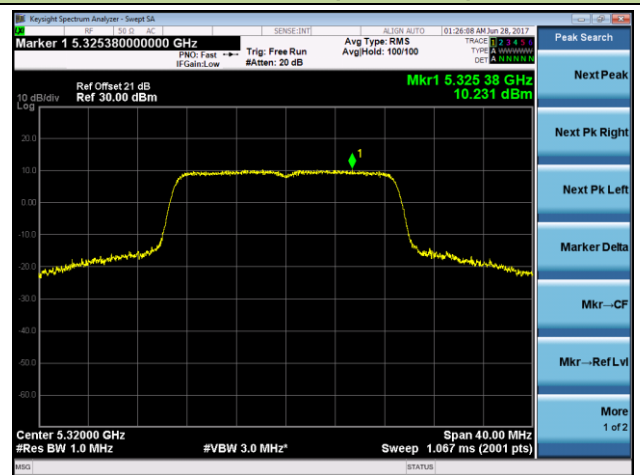

802.11n-HT20 Power Spectral Density - Ant 2

Channel 36 (5180MHz)

Channel 44 (5220MHz)

Channel 48 (5240MHz)

Channel 52 (5260MHz)

Channel 60 (5300MHz)

Channel 64 (5320MHz)

802.11n-HT40 Power Spectral Density - Ant 2