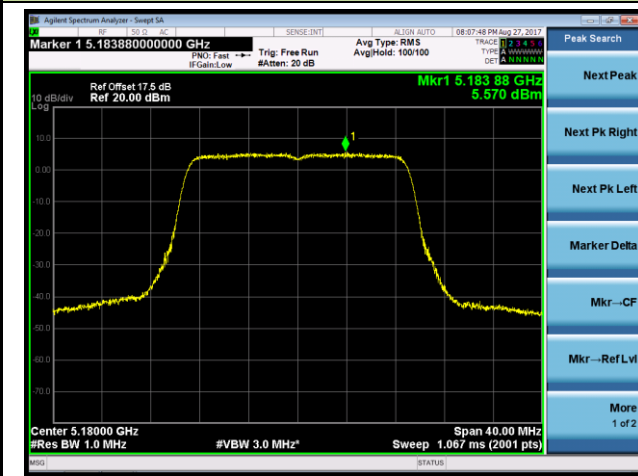

802.11n-HT20 Power Spectral Density - Ant 2

Channel 36 (5180MHz)

Channel 44 (5220MHz)

Channel 48 (5240MHz)

Channel 52 (5260MHz)

Channel 60 (5300MHz)

Channel 64 (5320MHz)

802.11n-HT40 Power Spectral Density - Ant 2

Channel 38 (5190MHz)

Channel 46 (5230MHz)

Channel 54 (5270MHz)

Channel 62 (5310MHz)

Channel 102 (5510MHz)

Channel 110 (5550MHz)

802.11ac-VHT20 Power Spectral Density - Ant 2

Channel 36 (5180MHz)