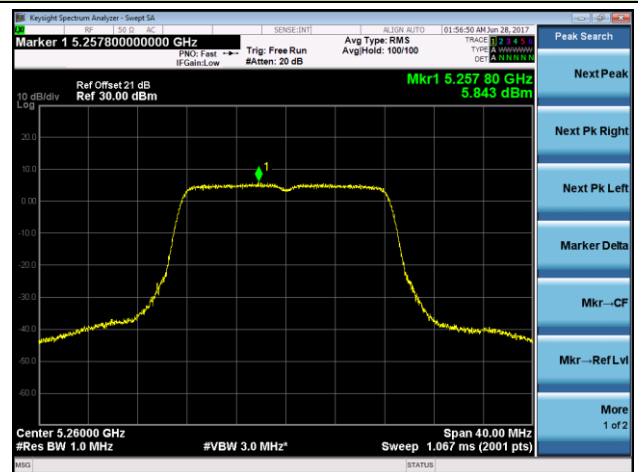

Channel 52 (5260MHz)