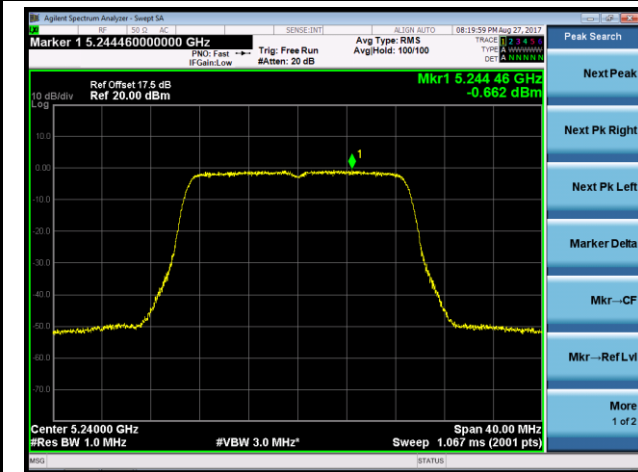

Channel 140 (5700MHz)

Channel 144 (5720MHz)

802.11n-HT20 Power Spectral Density - Ant 1 / Ant 1 + 2 (CDD Mode)

Channel 36 (5180MHz)

Channel 44 (5220MHz)

Channel 48 (5240MHz)

Channel 52 (5260MHz)

Channel 60 (5300MHz)