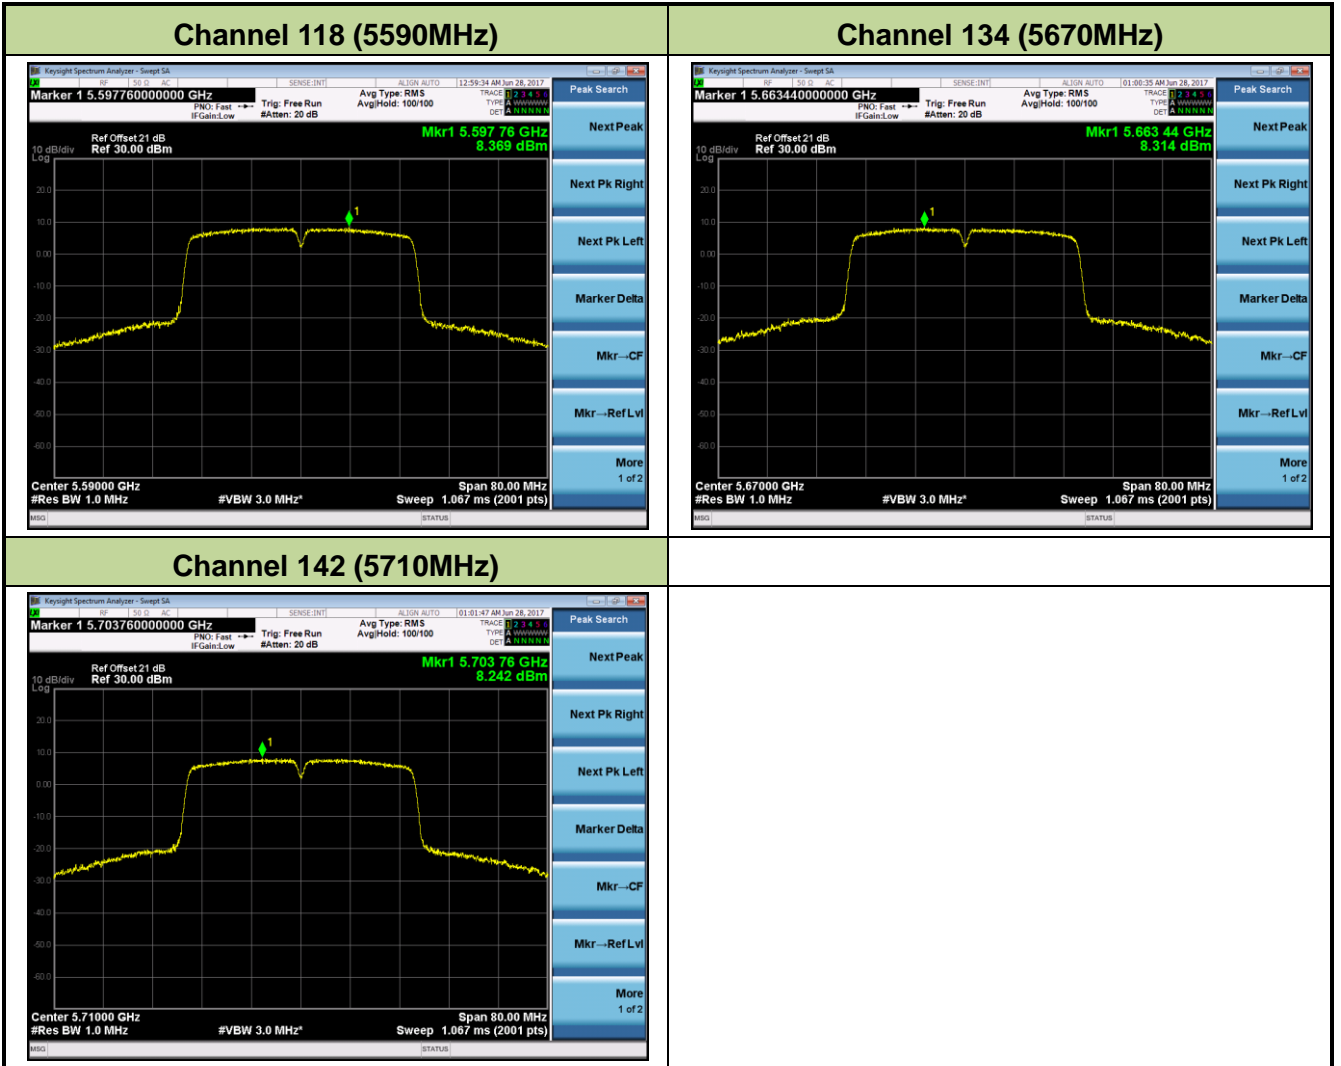

Channel 140 (5700MHz)

Channel 144 (5720MHz)

802.11ac-VHT40 Power Spectral Density - Ant 2

Channel 38 (5190MHz)

Channel 46 (5230MHz)

Channel 54 (5270MHz)

Channel 62 (5310MHz)

Channel 102 (5510MHz)

Channel 110 (5550MHz)

802.11ac-VHT80 Power Spectral Density - Ant 2

Channel 42 (5210MHz)

Channel 58 (5290MHz)

Channel 106 (5530MHz)

Channel 122 (5610MHz)

Channel 138 (5690MHz)

802.11a Power Spectral Density - Ant 1 / Ant 1 + 2 (CDD Mode)
Channel 36 (5180MHz)