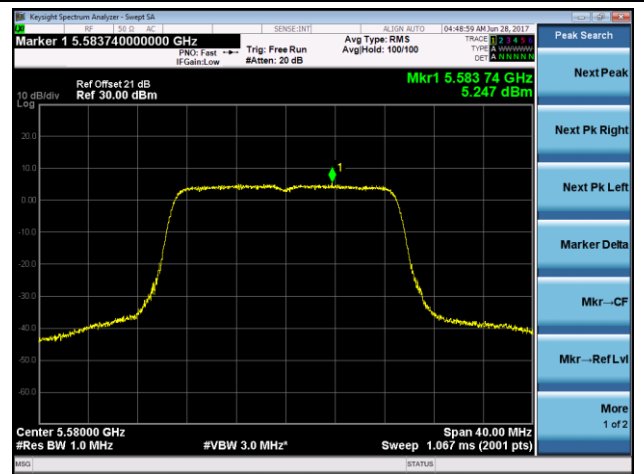

Channel 116 (5580MHz)