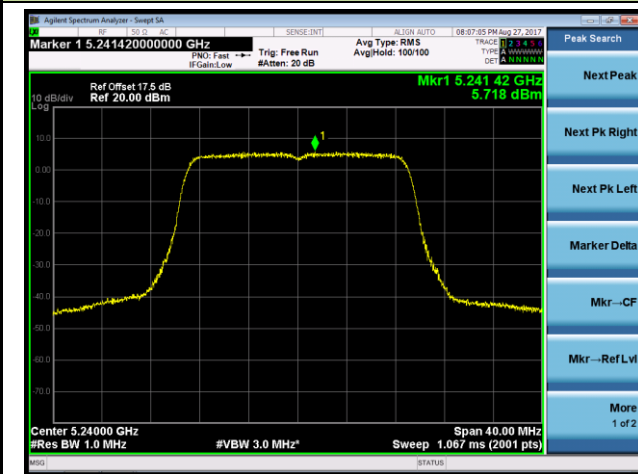

802.11n-HT20 Power Spectral Density - Ant 2

Channel 36 (5180MHz)

Channel 44 (5220MHz)

Channel 48 (5240MHz)

Channel 52 (5260MHz)

Channel 60 (5300MHz)

Channel 64 (5320MHz)

802.11n-HT40 Power Spectral Density - Ant 2

Channel 38 (5190MHz)

Channel 46 (5230MHz)

Channel 54 (5270MHz)

Channel 62 (5310MHz)

Channel 102 (5510MHz)

Channel 110 (5550MHz)

802.11ac-VHT20 Power Spectral Density - Ant 2

Channel 36 (5180MHz)