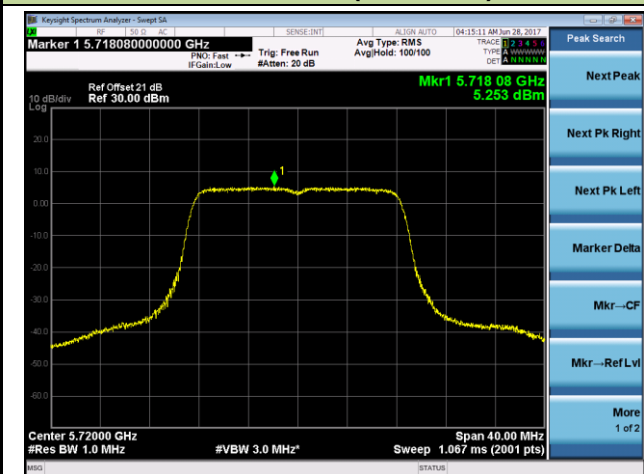

Channel 144 (5720MHz)