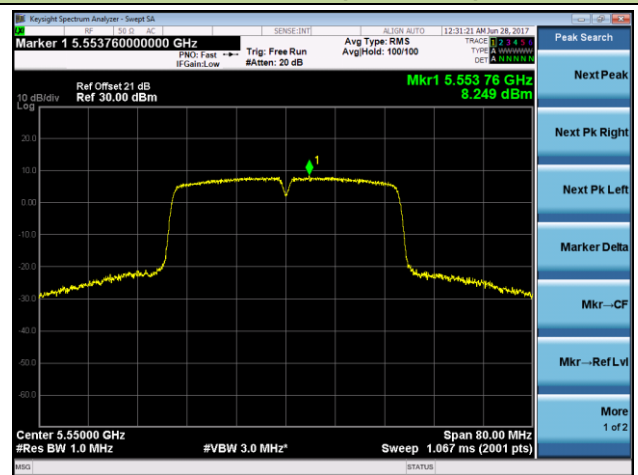

Channel 38 (5190MHz)

Channel 46 (5230MHz)

Channel 54 (5270MHz)

Channel 62 (5310MHz)

Channel 102 (5510MHz)

Channel 110 (5550MHz)

802.11ac-VHT20 Power Spectral Density - Ant 2

Channel 36 (5180MHz)