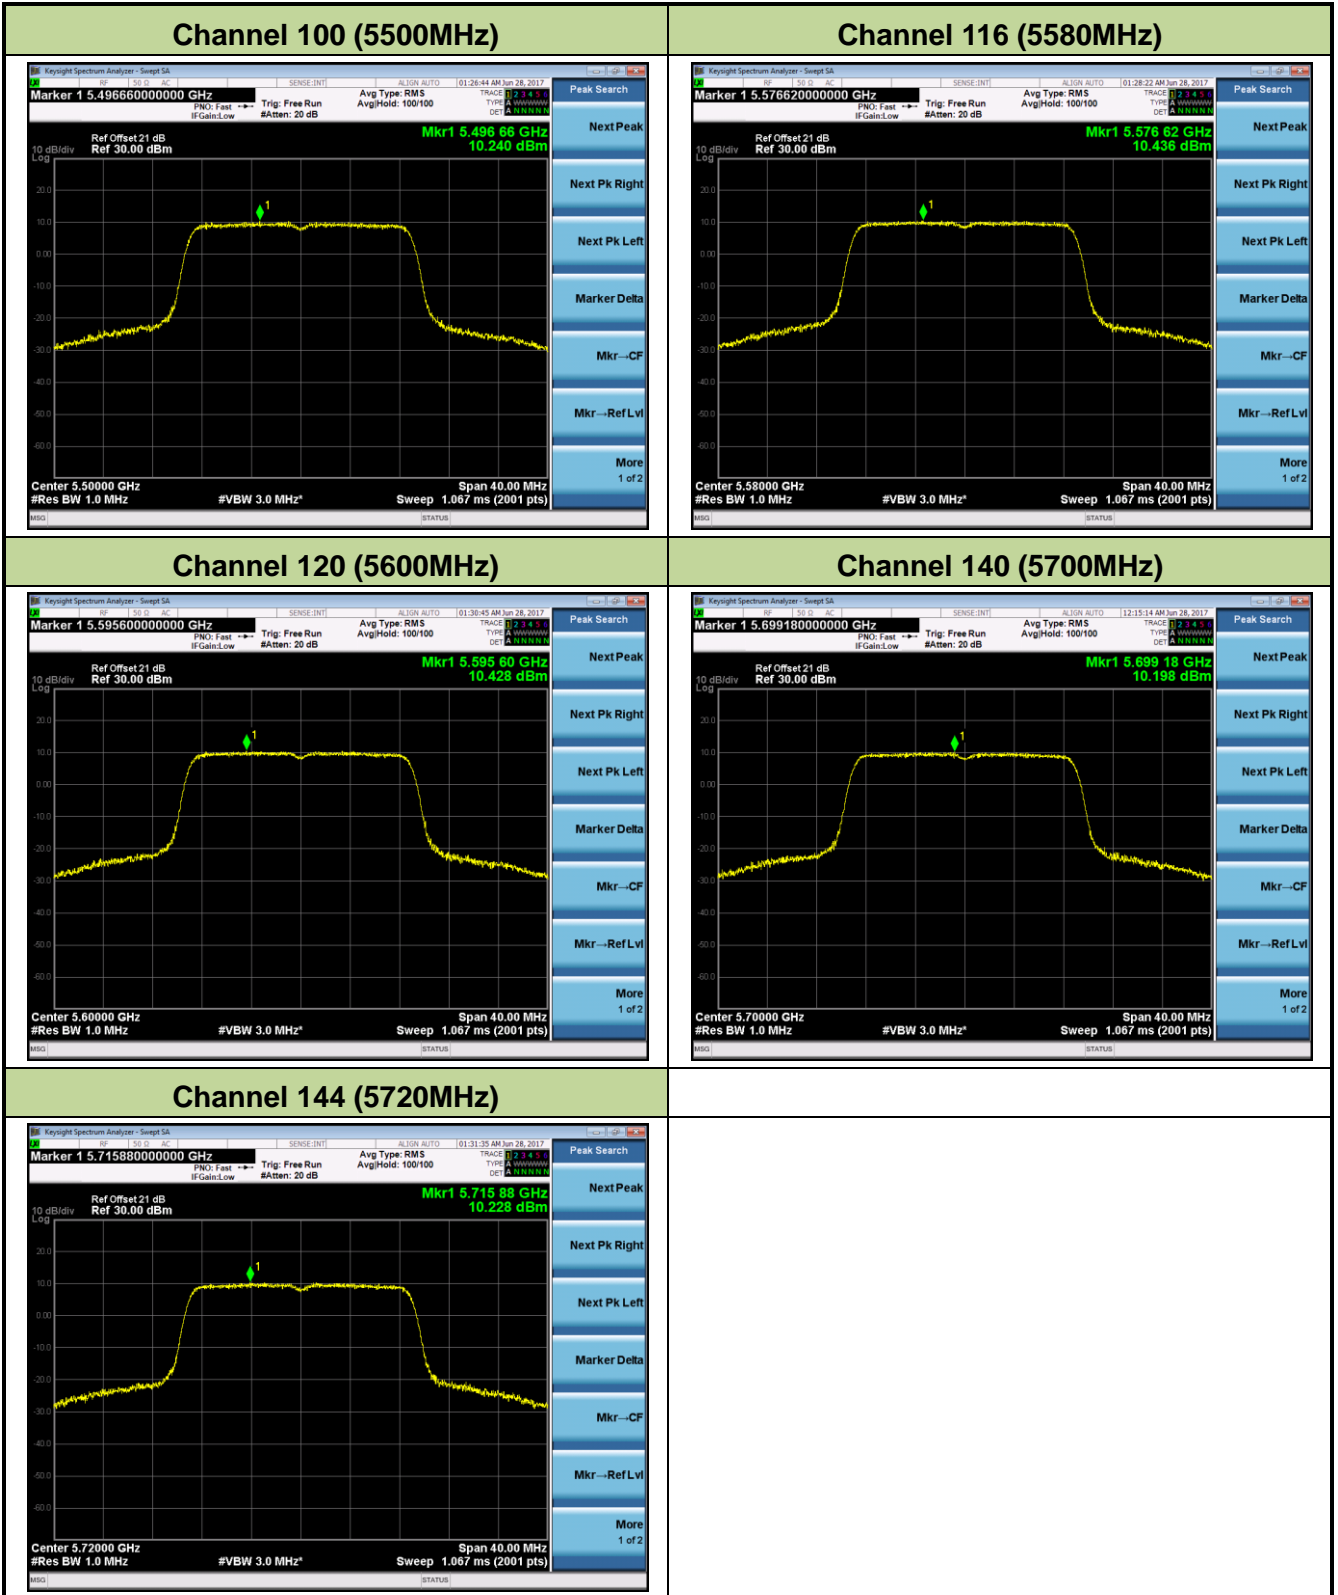

802.11n-HT20 Power Spectral Density - Ant 2

Channel 36 (5180MHz)

Channel 44 (5220MHz)

Channel 48 (5240MHz)

Channel 52 (5260MHz)

Channel 60 (5300MHz)

Channel 64 (5320MHz)

802.11n-HT40 Power Spectral Density - Ant 2

Channel 38 (5190MHz)

Channel 46 (5230MHz)

Channel 54 (5270MHz)

Channel 62 (5310MHz)

Channel 102 (5510MHz)

Channel 110 (5550MHz)

802.11ac-VHT20 Power Spectral Density - Ant 2

Channel 36 (5180MHz)

Channel 44 (5220MHz)

Channel 48 (5240MHz)

Channel 52 (5260MHz)

Channel 60 (5300MHz)

Channel 64 (5320MHz)

Channel 100 (5500MHz)

Channel 116 (5580MHz)

Channel 120 (5600MHz)