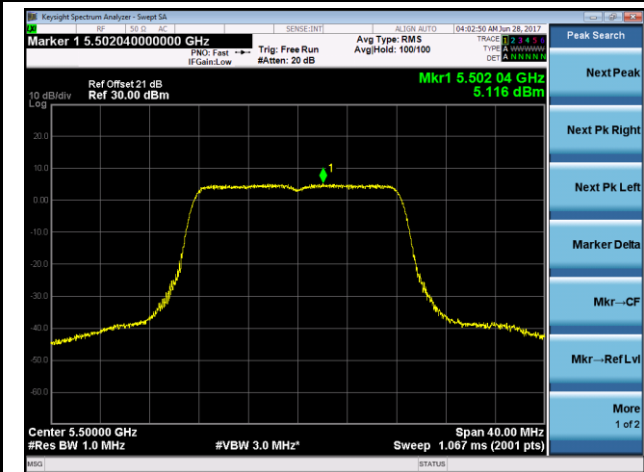

Channel 100 (5500MHz)