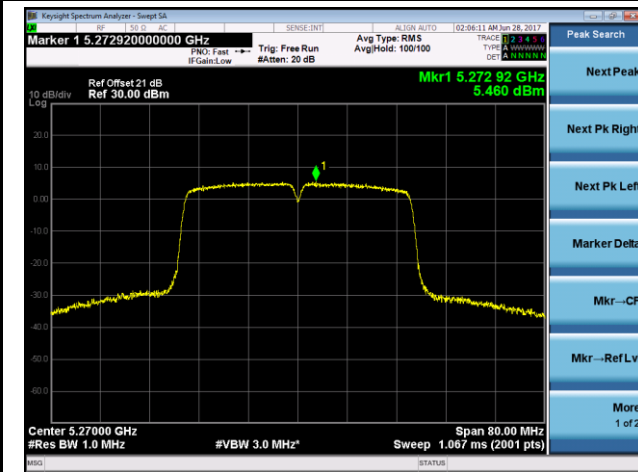

Channel 54 (5270MHz)