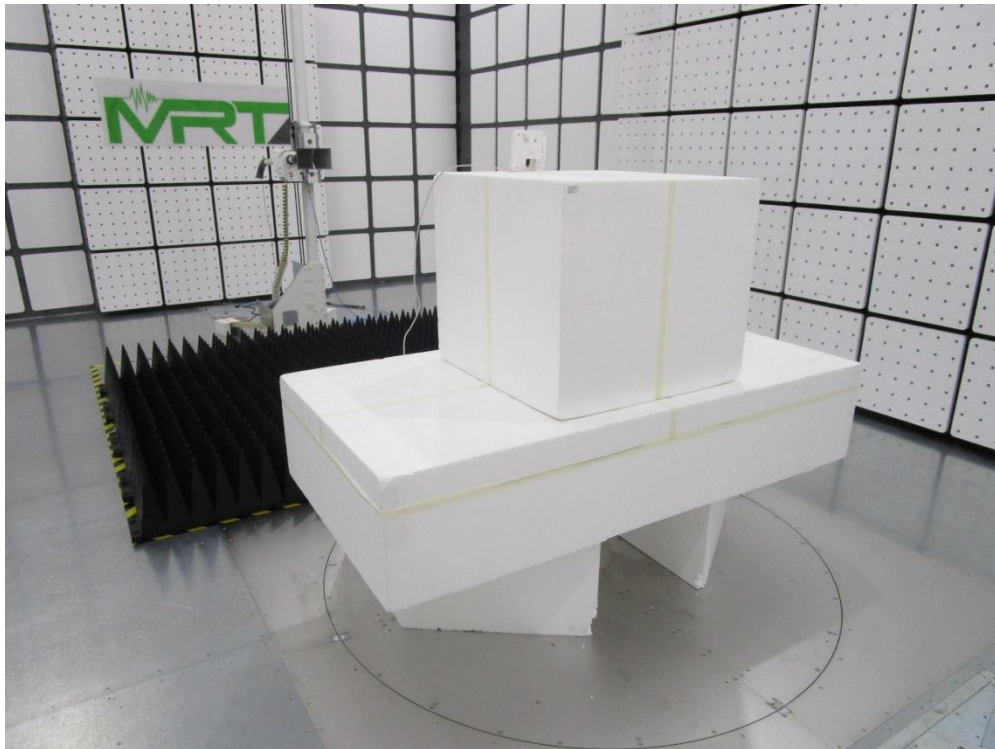

FCC ID: 2AD8UFZCWI2B1

**FCC 15C & 15E Test Photograph**

Description: Front view of Conducted Emission Test Setup

Description: Back view of Conducted Emission Test Setup

Description: Radiated Emission Test Setup for 9kHz ~ 30MHz

Description: Radiated Emission Test Setup for 30MHz ~ 1GHz

Description: Radiated Emission Test Setup for 1GHz ~ 18GHz

Description: Radiated Emission Test Setup for 18GHz ~ 40GHz

Description: DFS Test Setup

**FCC 15B Test Photograph**

Description: Front view of Conducted Emission Test Setup (Test Mode 1)

Description: Back view of Conducted Emission Test Setup (Test Mode 1)

Description: Front view of Conducted Emission Test Setup (Test Mode 2)