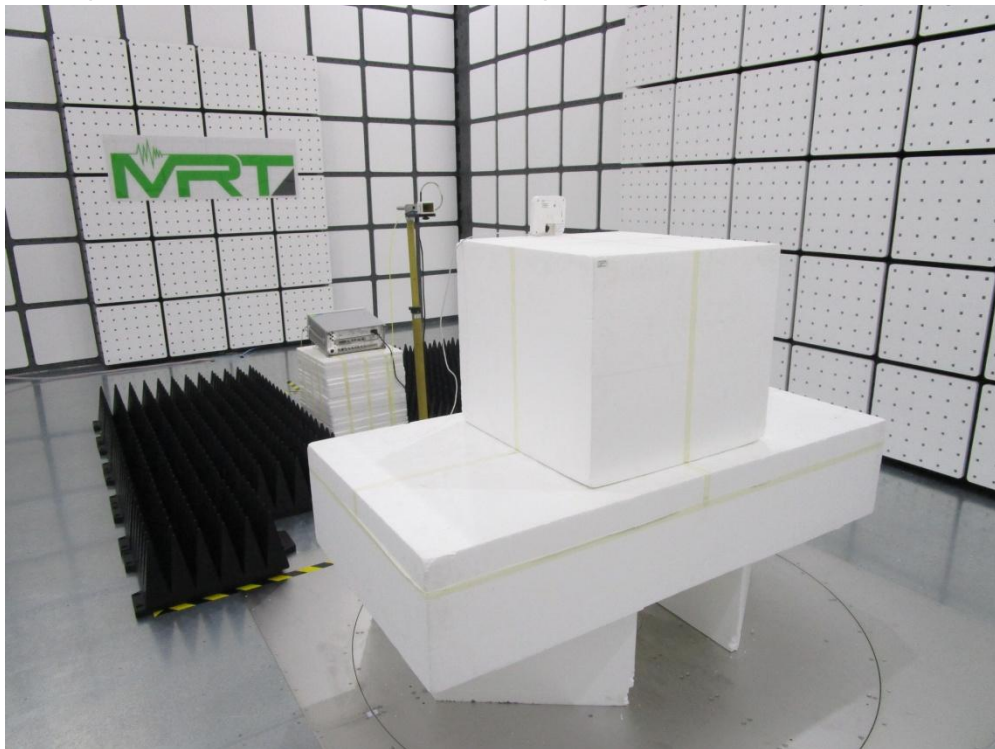

FCC ID: 2AD8UFZCWI2B1

**FCC 15C & 15E Test Photograph**

Description: Front view of Conducted Emission Test Setup

Description: Back view of Conducted Emission Test Setup

Description: Radiated Emission Test Setup for 9kHz ~ 30MHz

Description: Radiated Emission Test Setup for 30MHz ~ 1GHz

Description: Radiated Emission Test Setup for 1GHz ~ 18GHz

Description: Radiated Emission Test Setup for 18GHz ~ 40GHz

Description: DFS Test Setup

**FCC 15B Test Photograph**

Description: Front view of Conducted Emission Test Setup (Test Mode 1)

Description: Back view of Conducted Emission Test Setup (Test Mode 1)

Description: Front view of Conducted Emission Test Setup (Test Mode 2)