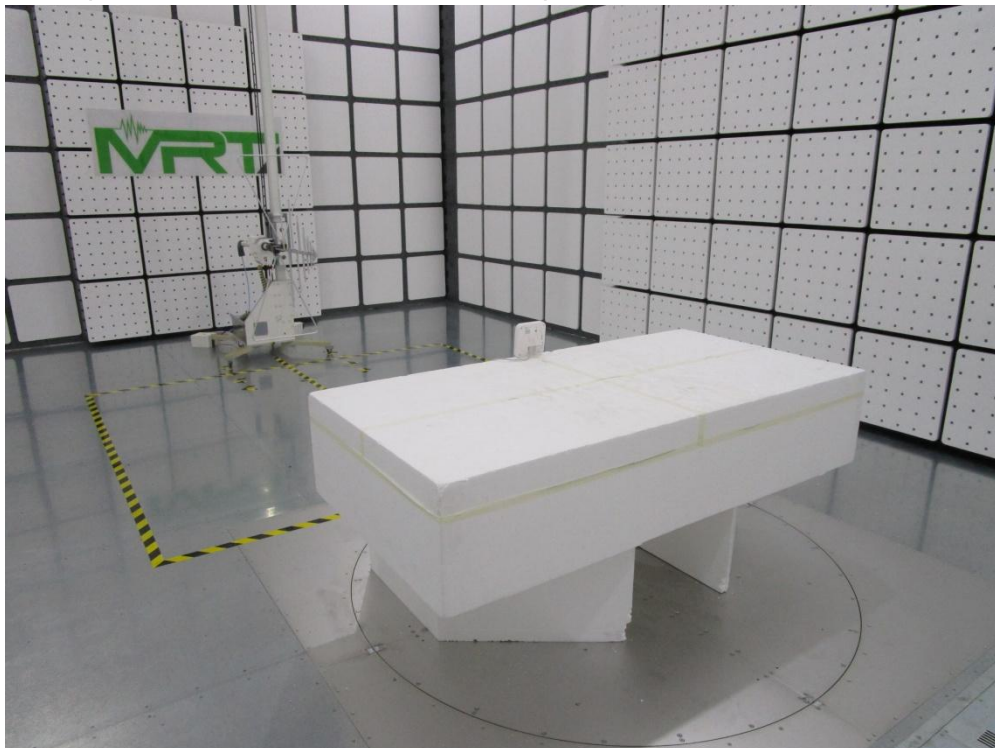

FCC ID: 2AD8UFZCWI2B1

**FCC 15C & 15E Test Photograph**

Description: Front view of Conducted Emission Test Setup

Description: Back view of Conducted Emission Test Setup

Description: Radiated Emission Test Setup for 9kHz ~ 30MHz

Description: Radiated Emission Test Setup for 30MHz ~ 1GHz

Description: Radiated Emission Test Setup for 1GHz ~ 18GHz

Description: Radiated Emission Test Setup for 18GHz ~ 40GHz

Description: DFS Test Setup

**FCC 15B Test Photograph**

Description: Front view of Conducted Emission Test Setup (Test Mode 1)

Description: Back view of Conducted Emission Test Setup (Test Mode 1)

Description: Front view of Conducted Emission Test Setup (Test Mode 2)