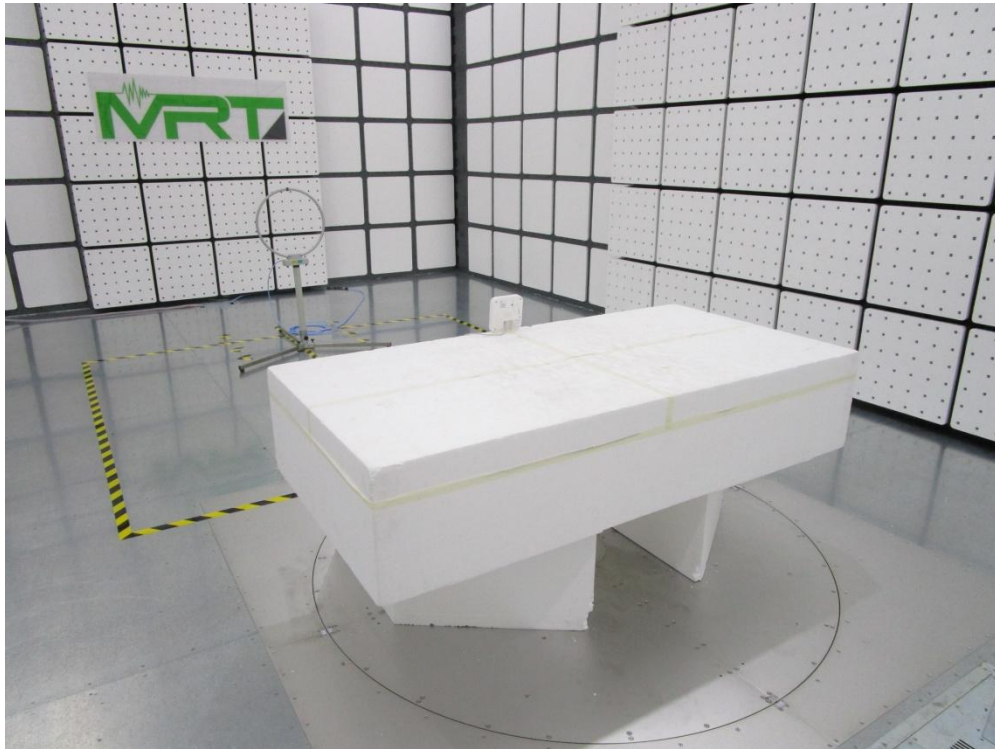

FCC ID: 2AD8UFZCWI2B1

**FCC 15C & 15E Test Photograph**

Description: Front view of Conducted Emission Test Setup

Description: Back view of Conducted Emission Test Setup

Description: Radiated Emission Test Setup for 9kHz ~ 30MHz

Description: Radiated Emission Test Setup for 30MHz ~ 1GHz

Description: Radiated Emission Test Setup for 1GHz ~ 18GHz

Description: Radiated Emission Test Setup for 18GHz ~ 40GHz

Description: DFS Test Setup

**FCC 15B Test Photograph**

Description: Front view of Conducted Emission Test Setup (Test Mode 1)

Description: Back view of Conducted Emission Test Setup (Test Mode 1)

Description: Front view of Conducted Emission Test Setup (Test Mode 2)