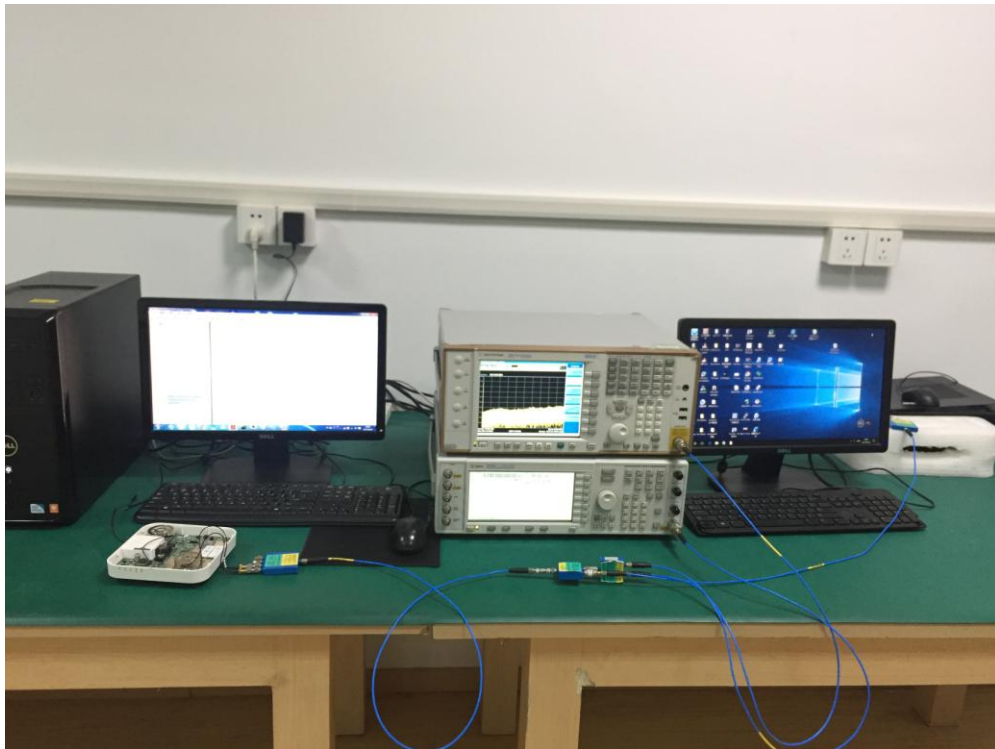

FCC ID: 2AD8UFZCWI2B1

**FCC 15C & 15E Test Photograph**

Description: Front view of Conducted Emission Test Setup

Description: Back view of Conducted Emission Test Setup

Description: Radiated Emission Test Setup for 9kHz ~ 30MHz

Description: Radiated Emission Test Setup for 30MHz ~ 1GHz

Description: Radiated Emission Test Setup for 1GHz ~ 18GHz

Description: Radiated Emission Test Setup for 18GHz ~ 40GHz

Description: DFS Test Setup

**FCC 15B Test Photograph**

Description: Front view of Conducted Emission Test Setup (Test Mode 1)

Description: Back view of Conducted Emission Test Setup (Test Mode 1)

Description: Front view of Conducted Emission Test Setup (Test Mode 2)

Description: Back view of Conducted Emission Test Setup (Test Mode 2)

Description: Radiated Emission Test Setup for 30MHz ~ 1GHz (Test Mode 1)

Description: Radiated Emission Test Setup for 1GHz ~ 18GHz (Test Mode 1)