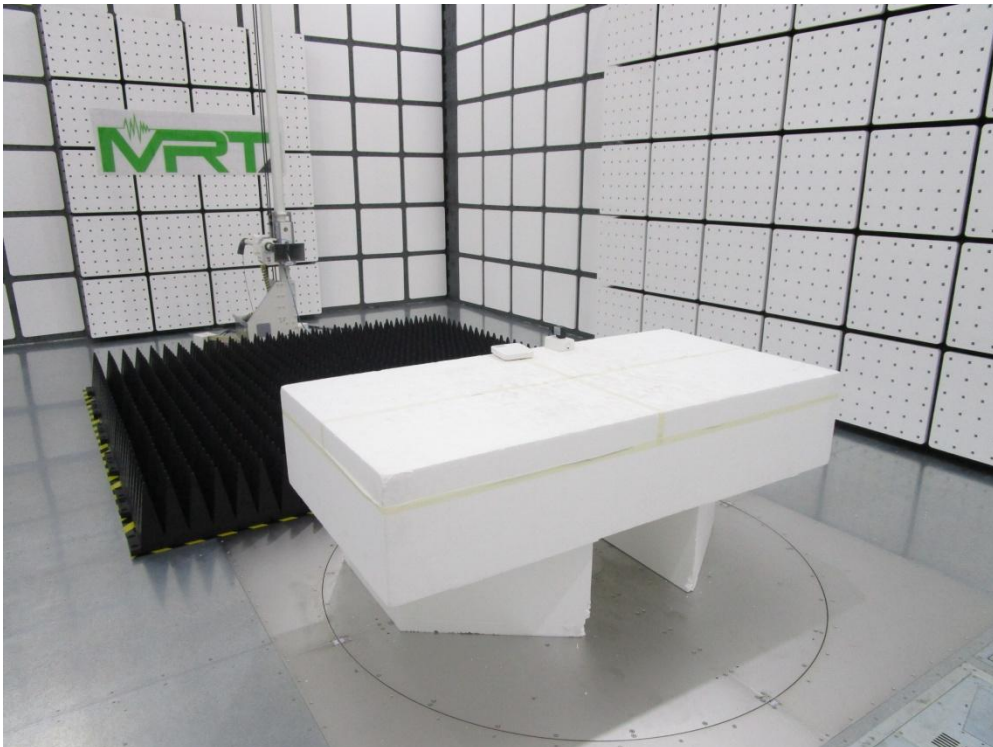

FCC ID: 2AD8UFZCWI2B1

**FCC 15C & 15E Test Photograph**

Description: Front view of Conducted Emission Test Setup

Description: Back view of Conducted Emission Test Setup

Description: Radiated Emission Test Setup for 9kHz ~ 30MHz

**FCC 15B Test Photograph**

Description: Front view of Conducted Emission Test Setup (Test Mode 1)

Description: Back view of Conducted Emission Test Setup (Test Mode 1)

Description: Front view of Conducted Emission Test Setup (Test Mode 2)

Description: Back view of Conducted Emission Test Setup (Test Mode 2)

Description: Radiated Emission Test Setup for 30MHz ~ 1GHz (Test Mode 1)

Description: Radiated Emission Test Setup for 1GHz ~ 18GHz (Test Mode 1)