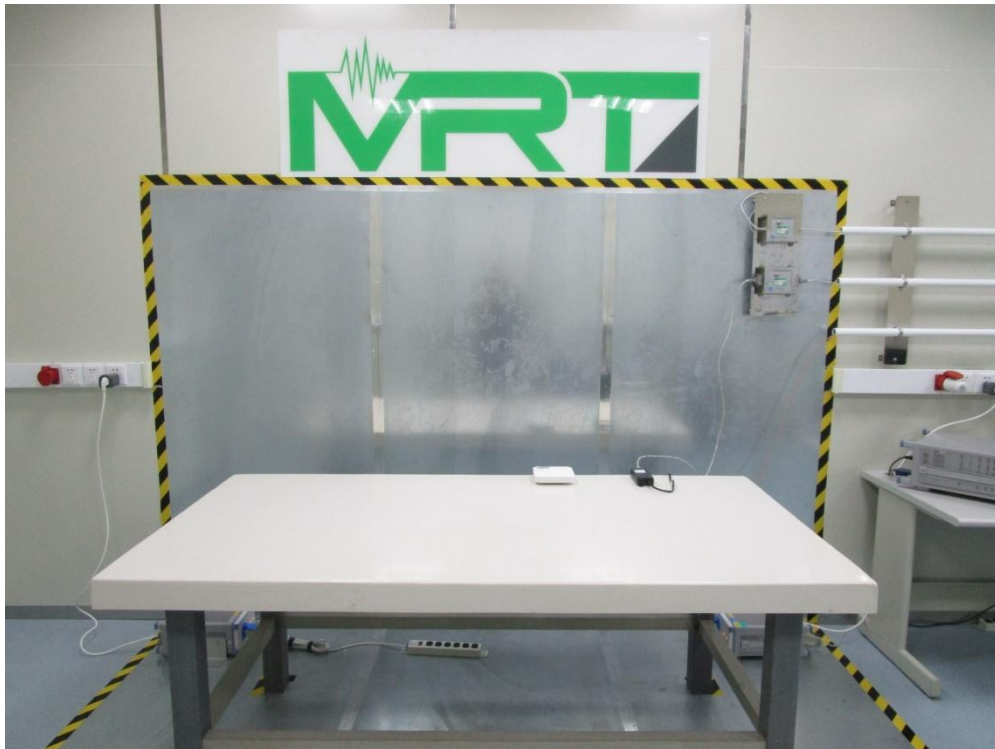

FCC ID: 2AD8UFZCWI2B1

**FCC 15C & 15E Test Photograph**

Description: Front view of Conducted Emission Test Setup

Description: Back view of Conducted Emission Test Setup

Description: Radiated Emission Test Setup for 9kHz ~ 30MHz

**FCC 15B Test Photograph**

Description: Front view of Conducted Emission Test Setup (Test Mode 1)

Description: Back view of Conducted Emission Test Setup (Test Mode 1)

Description: Front view of Conducted Emission Test Setup (Test Mode 2)

Description: Back view of Conducted Emission Test Setup (Test Mode 2)

Description: Radiated Emission Test Setup for 30MHz ~ 1GHz (Test Mode 1)

Description: Radiated Emission Test Setup for 1GHz ~ 18GHz (Test Mode 1)