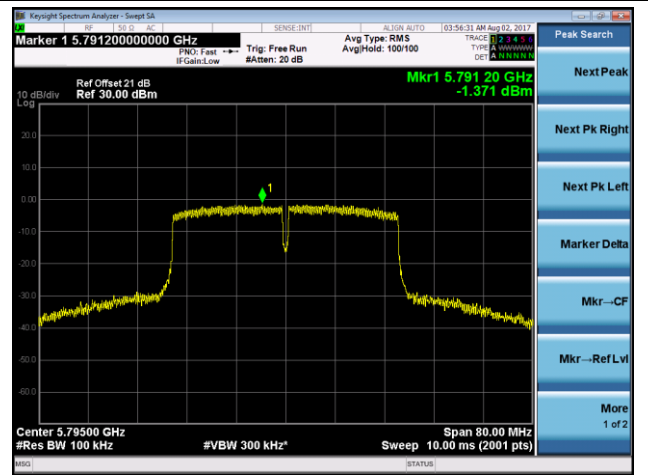

**Channel 157 (5785MHz)**

**Channel 165 (5825MHz)**

**802.11ac-VHT40Power Spectral Density - Ant 1 / Ant 1 + 2 (CDD Mode)**

**Channel 38 (5190MHz)**

**Channel 46 (5230MHz)**

**Channel 151 (5755MHz)**

**Channel 159 (5795MHz)**

**802.11ac-VHT80Power Spectral Density- Ant 1 / Ant 1 + 2 (CDD Mode)**

**Channel 42 (5210MHz)**

**Channel 155 (5775MHz)**

802.11a Power Spectral Density - Ant 2 / Ant 1 + 2 (CDD Mode)

Channel 36 (5180MHz)