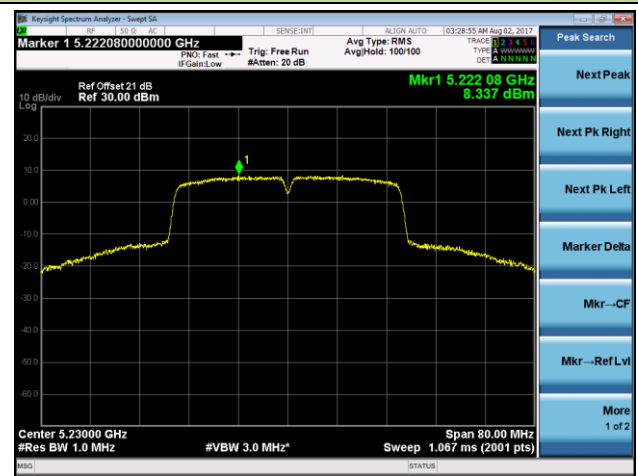

Channel 48 (5240MHz)

Channel 149 (5745MHz)

Channel 157 (5785MHz)

Channel 165 (5825MHz)

**802.11n-HT40 Power Spectral Density- Ant 2 / Ant 1 + 2 (CDD Mode)**
**Channel 38 (5190MHz)**

**Channel 46 (5230MHz)**