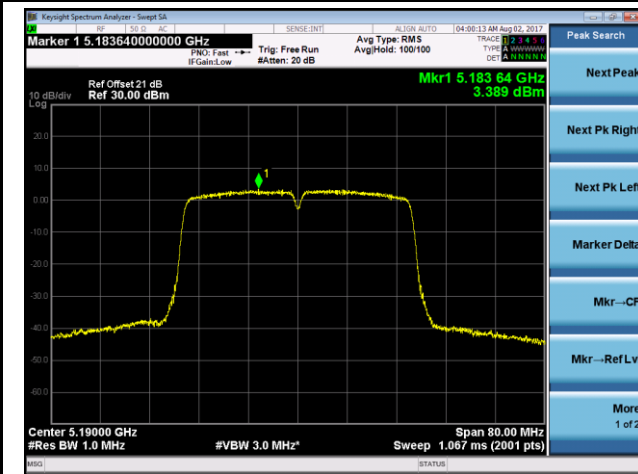

Channel 44 (5220MHz)

Channel 48 (5240MHz)

Channel 149 (5745MHz)

Channel 157 (5785MHz)

Channel 165 (5825MHz)

802.11n-HT40 Power Spectral Density- Ant 1 / Ant 1 + 2 (CDD Mode)

Channel 38 (5190MHz)

Channel 46 (5230MHz)

Channel 151 (5755MHz)

Channel 159 (5795MHz)

**802.11ac-VHT20Power Spectral Density - Ant 1 / Ant 1 + 2 (CDD Mode)**
**Channel 36 (5180MHz)**

**Channel 44 (5220MHz)**

**Channel 48 (5240MHz)**

**Channel 149 (5745MHz)**