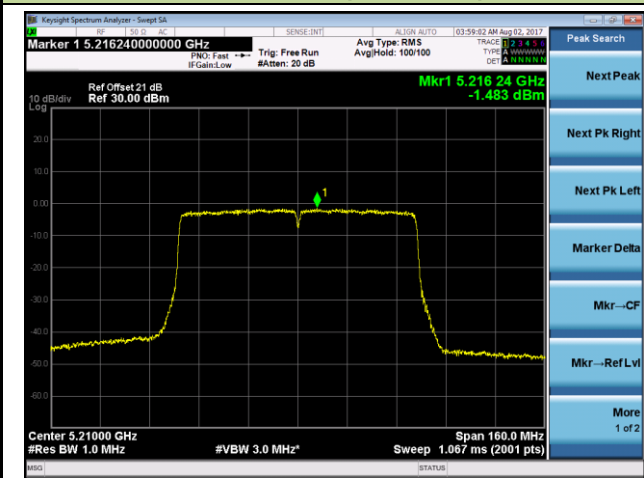

**Channel 157 (5785MHz)**

**Channel 165 (5825MHz)**

**802.11ac-VHT40Power Spectral Density - Ant 1 / Ant 1 + 2 (CDD Mode)**

**Channel 38 (5190MHz)**

**Channel 46 (5230MHz)**

**Channel 151 (5755MHz)**

**Channel 159 (5795MHz)**

**802.11ac-VHT80Power Spectral Density- Ant 1 / Ant 1 + 2 (CDD Mode)**

**Channel 42 (5210MHz)**

**Channel 155 (5775MHz)**

802.11a Power Spectral Density - Ant 2 / Ant 1 + 2 (CDD Mode)

Channel 36 (5180MHz)