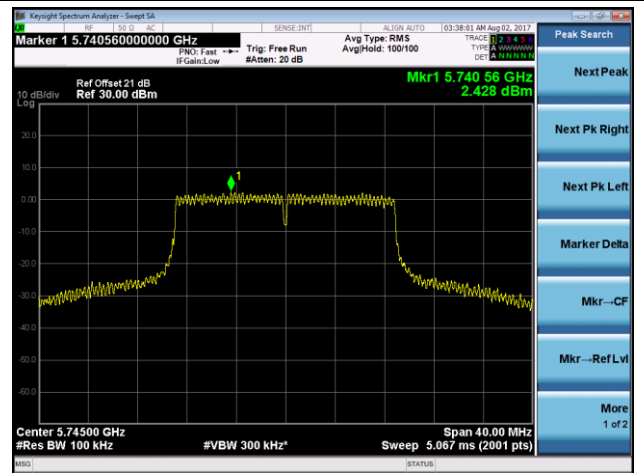

**Channel 151 (5755MHz)**

**Channel 159 (5795MHz)**

802.11ac-VHT20 Power Spectral Density- Ant 2 / Ant 1 + 2 (CDD Mode)

Channel 36 (5180MHz)

Channel 44 (5220MHz)

Channel 48 (5240MHz)

Channel 149 (5745MHz)

Channel 157 (5785MHz)