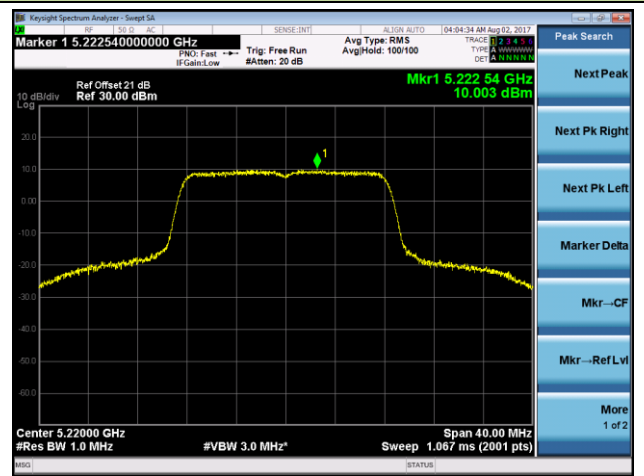

Channel 44 (5220MHz)