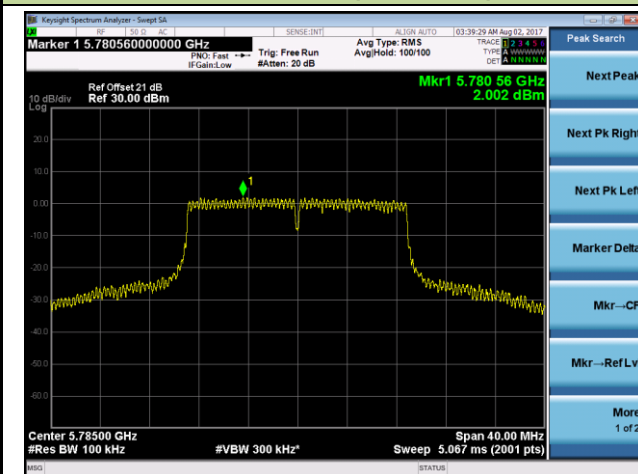

Channel 157 (5785MHz)