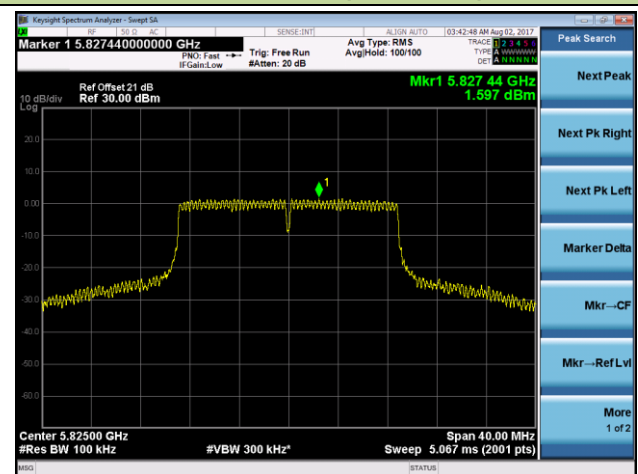

Channel 48 (5240MHz)

Channel 149 (5745MHz)

Channel 157 (5785MHz)

Channel 165 (5825MHz)

**802.11n-HT40 Power Spectral Density- Ant 2 / Ant 1 + 2 (CDD Mode)**
**Channel 38 (5190MHz)**

**Channel 46 (5230MHz)**

**Channel 151 (5755MHz)**

**Channel 159 (5795MHz)**

802.11ac-VHT20 Power Spectral Density- Ant 2 / Ant 1 + 2 (CDD Mode)

Channel 36 (5180MHz)

Channel 44 (5220MHz)

Channel 48 (5240MHz)

Channel 149 (5745MHz)

Channel 157 (5785MHz)