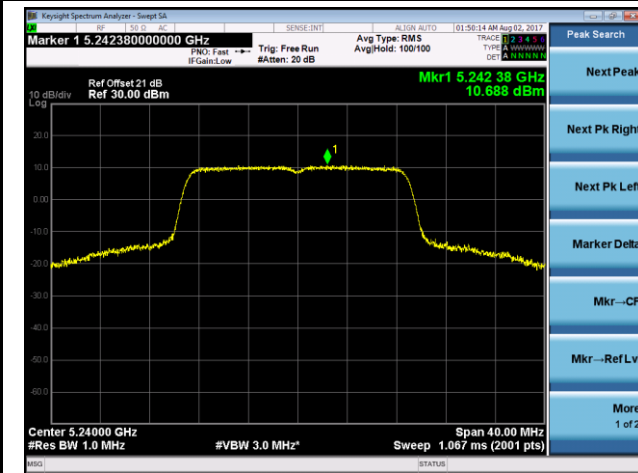

**802.11ac-VHT20Power Spectral Density - Ant 2**
**Channel 36 (5180MHz)**

**Channel 44 (5220MHz)**

**Channel 48 (5240MHz)**

**Channel 149 (5745MHz)**

**Channel 157 (5785MHz)**

**Channel 165 (5825MHz)**

**802.11ac-VHT40Power Spectral Density - Ant 2**
**Channel 38 (5190MHz)**

**Channel 46 (5230MHz)**

**Channel 151 (5755MHz)**

**Channel 159 (5795MHz)**

**802.11ac-VHT80Power Spectral Density - Ant 2**
**Channel 42 (5210MHz)**

**Channel 155 (5775MHz)**

802.11a Power Spectral Density - Ant 1 / Ant 1 + 2 (CDD Mode)