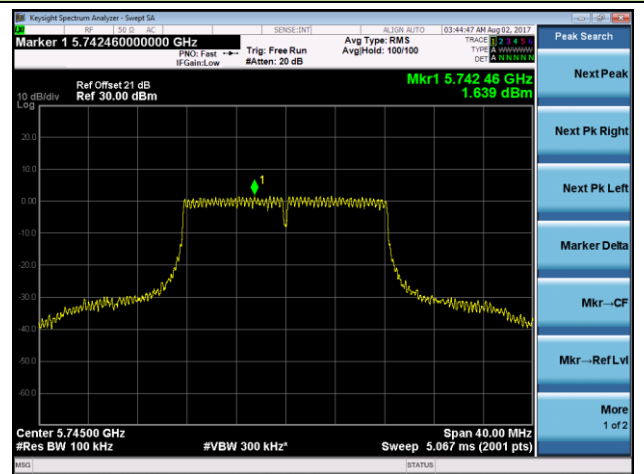

Channel 36 (5180MHz)

Channel 44 (5220MHz)

Channel 48 (5240MHz)

Channel 149 (5745MHz)

Channel 157 (5785MHz)

Channel 165 (5825MHz)

802.11n-HT20 Power Spectral Density - Ant 1 / Ant 1 + 2 (CDD Mode)

Channel 36 (5180MHz)