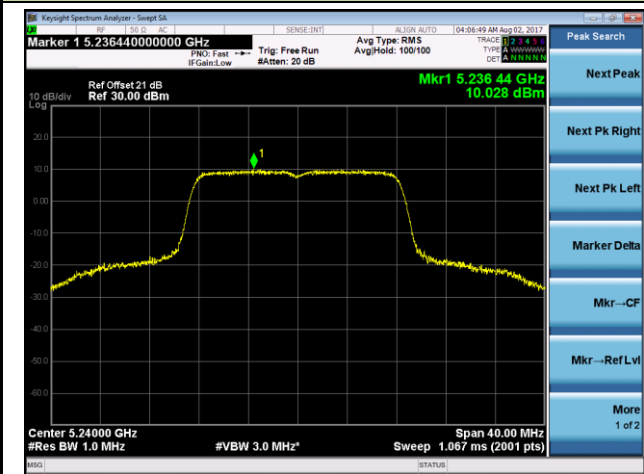

Channel 48 (5240MHz)