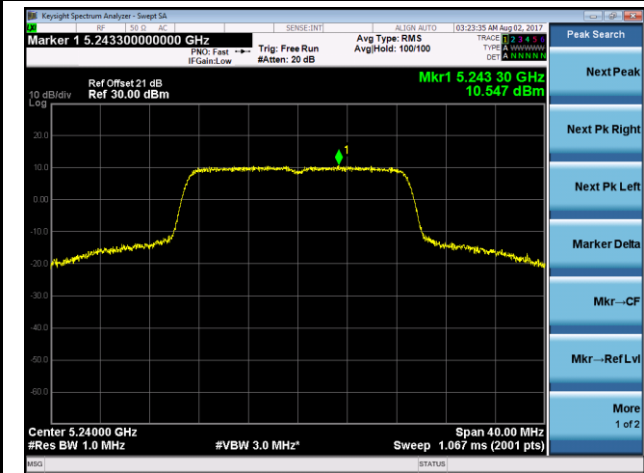

**Channel 151 (5755MHz)**

**Channel 159 (5795MHz)**

802.11ac-VHT20 Power Spectral Density- Ant 2 / Ant 1 + 2 (CDD Mode)

Channel 36 (5180MHz)

Channel 44 (5220MHz)

Channel 48 (5240MHz)

Channel 149 (5745MHz)

Channel 157 (5785MHz)

Channel 165 (5825MHz)

802.11ac-VHT40Power Spectral Density - Ant 2 / Ant 1 + 2 (CDD Mode)

Channel 38 (5190MHz)

Channel 46 (5230MHz)

Channel 151 (5755MHz)

Channel 159 (5795MHz)

802.11ac-VHT80 Power Spectral Density - Ant 2 / Ant 1 + 2 (CDD Mode)