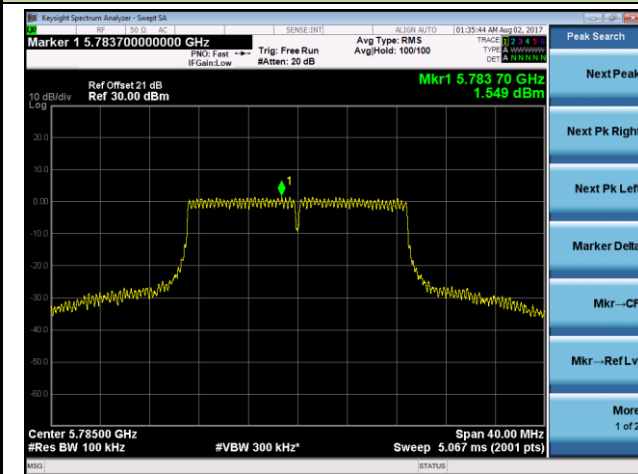

**802.11ac-VHT20Power Spectral Density - Ant 2**
**Channel 36 (5180MHz)**

**Channel 44 (5220MHz)**

**Channel 48 (5240MHz)**

**Channel 149 (5745MHz)**

**Channel 157 (5785MHz)**

**Channel 165 (5825MHz)**

**802.11ac-VHT40Power Spectral Density - Ant 2**
**Channel 38 (5190MHz)**

**Channel 46 (5230MHz)**

**Channel 151 (5755MHz)**

**Channel 159 (5795MHz)**

**802.11ac-VHT80Power Spectral Density - Ant 2**
**Channel 42 (5210MHz)**

**Channel 155 (5775MHz)**

802.11a Power Spectral Density - Ant 1 / Ant 1 + 2 (CDD Mode)