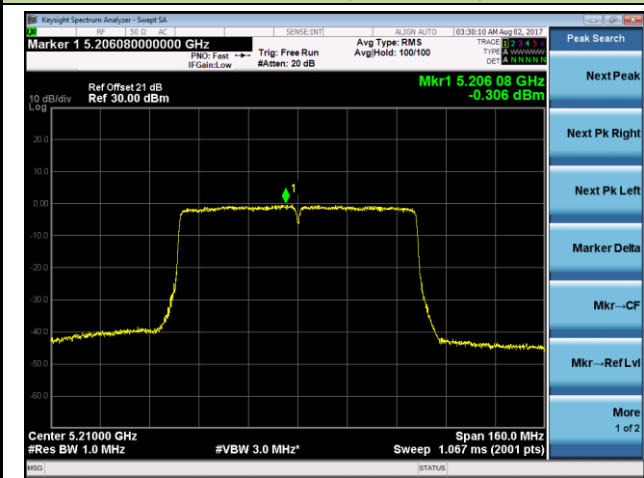

802.11ac-VHT80 Power Spectral Density - Ant 2 / Ant 1 + 2 (CDD Mode)

Channel 42 (5210MHz)