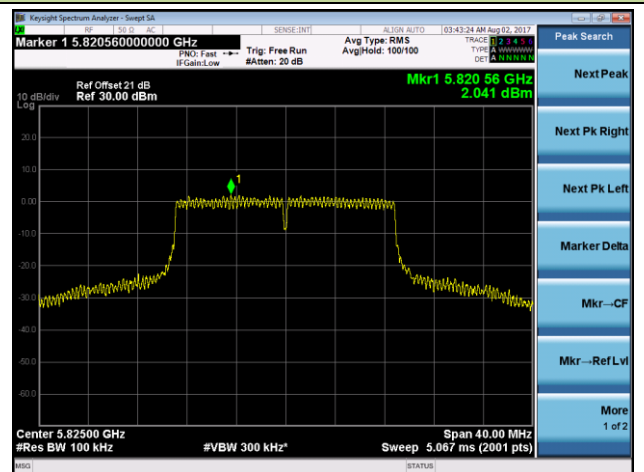

Channel 165 (5825MHz)