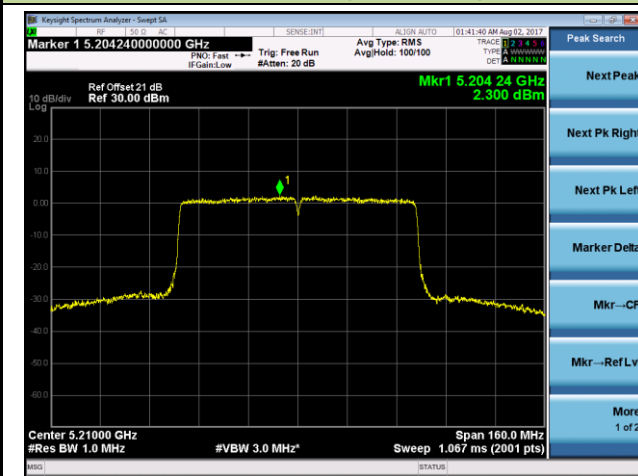

**802.11ac-VHT20Power Spectral Density - Ant 2**
**Channel 36 (5180MHz)**

**Channel 44 (5220MHz)**

**Channel 48 (5240MHz)**

**Channel 149 (5745MHz)**

**Channel 157 (5785MHz)**

**Channel 165 (5825MHz)**

**802.11ac-VHT40Power Spectral Density - Ant 2**
**Channel 38 (5190MHz)**

**Channel 46 (5230MHz)**

**Channel 151 (5755MHz)**

**Channel 159 (5795MHz)**

**802.11ac-VHT80Power Spectral Density - Ant 2**
**Channel 42 (5210MHz)**

**Channel 155 (5775MHz)**

802.11a Power Spectral Density - Ant 1 / Ant 1 + 2 (CDD Mode)