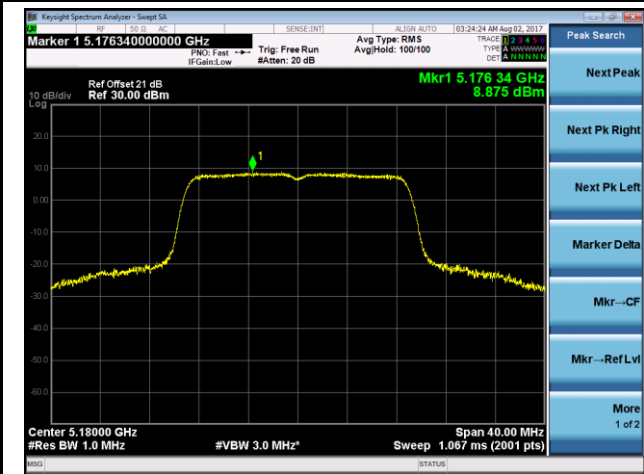

Channel 48 (5240MHz)

Channel 149 (5745MHz)

Channel 157 (5785MHz)

Channel 165 (5825MHz)

**802.11n-HT40 Power Spectral Density- Ant 2 / Ant 1 + 2 (CDD Mode)**
**Channel 38 (5190MHz)**

**Channel 46 (5230MHz)**

**Channel 151 (5755MHz)**

**Channel 159 (5795MHz)**

802.11ac-VHT20 Power Spectral Density- Ant 2 / Ant 1 + 2 (CDD Mode)

Channel 36 (5180MHz)

Channel 44 (5220MHz)

Channel 48 (5240MHz)

Channel 149 (5745MHz)

Channel 157 (5785MHz)