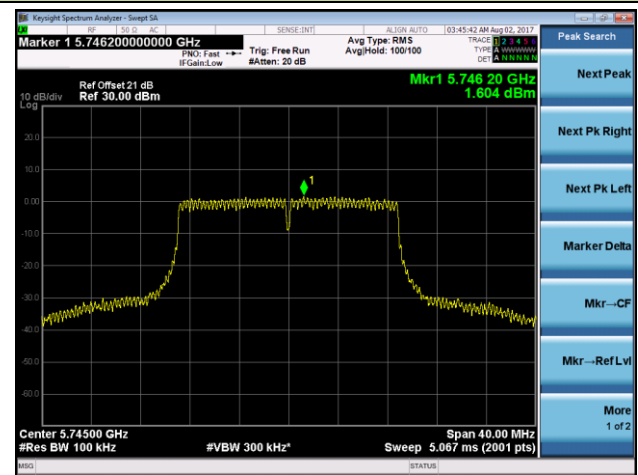

Channel 44 (5220MHz)

Channel 48 (5240MHz)

Channel 149 (5745MHz)

Channel 157 (5785MHz)

Channel 165 (5825MHz)

802.11n-HT40 Power Spectral Density- Ant 1 / Ant 1 + 2 (CDD Mode)

Channel 38 (5190MHz)

Channel 46 (5230MHz)

Channel 151 (5755MHz)

Channel 159 (5795MHz)

**802.11ac-VHT20Power Spectral Density - Ant 1 / Ant 1 + 2 (CDD Mode)**
**Channel 36 (5180MHz)**

**Channel 44 (5220MHz)**

**Channel 48 (5240MHz)**

**Channel 149 (5745MHz)**