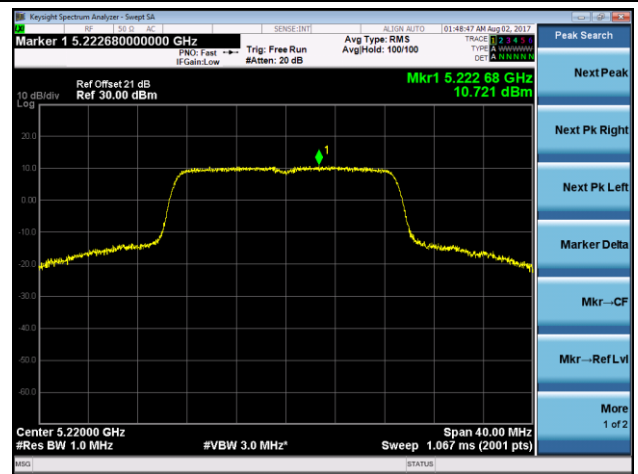

**802.11ac-VHT20Power Spectral Density - Ant 2**
**Channel 36 (5180MHz)**

**Channel 44 (5220MHz)**

**Channel 48 (5240MHz)**

**Channel 149 (5745MHz)**

**Channel 157 (5785MHz)**

**Channel 165 (5825MHz)**

**802.11ac-VHT40Power Spectral Density - Ant 2**
**Channel 38 (5190MHz)**

**Channel 46 (5230MHz)**

**Channel 151 (5755MHz)**

**Channel 159 (5795MHz)**

**802.11ac-VHT80Power Spectral Density - Ant 2**
**Channel 42 (5210MHz)**

**Channel 155 (5775MHz)**

802.11a Power Spectral Density - Ant 1 / Ant 1 + 2 (CDD Mode)