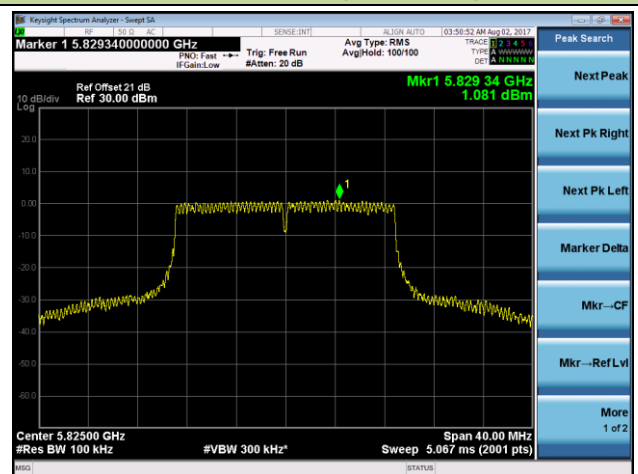

Channel 44 (5220MHz)

Channel 48 (5240MHz)

Channel 149 (5745MHz)

Channel 157 (5785MHz)

Channel 165 (5825MHz)

802.11n-HT40 Power Spectral Density- Ant 1 / Ant 1 + 2 (CDD Mode)

Channel 38 (5190MHz)

Channel 46 (5230MHz)