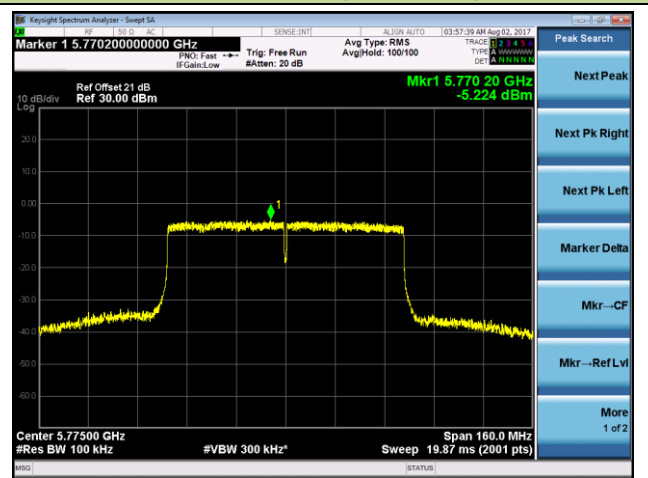

**Channel 157 (5785MHz)**

**Channel 165 (5825MHz)**

**802.11ac-VHT40Power Spectral Density - Ant 1 / Ant 1 + 2 (CDD Mode)**

**Channel 38 (5190MHz)**

**Channel 46 (5230MHz)**

**Channel 151 (5755MHz)**

**Channel 159 (5795MHz)**

**802.11ac-VHT80Power Spectral Density- Ant 1 / Ant 1 + 2 (CDD Mode)**

**Channel 42 (5210MHz)**

**Channel 155 (5775MHz)**

802.11a Power Spectral Density - Ant 2 / Ant 1 + 2 (CDD Mode)

Channel 36 (5180MHz)