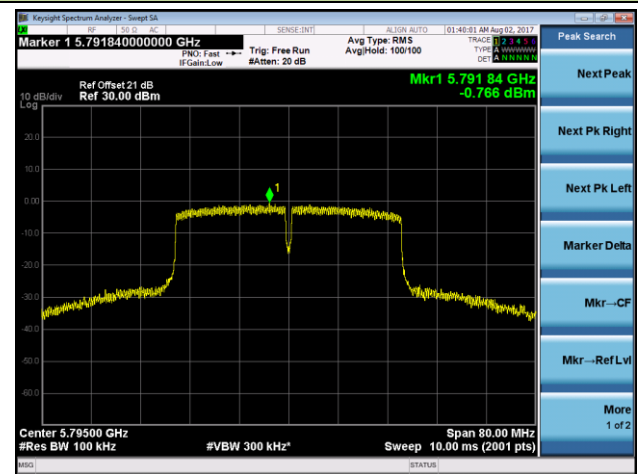

**802.11ac-VHT20Power Spectral Density - Ant 2**
**Channel 36 (5180MHz)**

**Channel 44 (5220MHz)**

**Channel 48 (5240MHz)**

**Channel 149 (5745MHz)**

**Channel 157 (5785MHz)**

**Channel 165 (5825MHz)**

**802.11ac-VHT40Power Spectral Density - Ant 2**
**Channel 38 (5190MHz)**

**Channel 46 (5230MHz)**

**Channel 151 (5755MHz)**

**Channel 159 (5795MHz)**

**802.11ac-VHT80Power Spectral Density - Ant 2**
**Channel 42 (5210MHz)**

**Channel 155 (5775MHz)**

802.11a Power Spectral Density - Ant 1 / Ant 1 + 2 (CDD Mode)