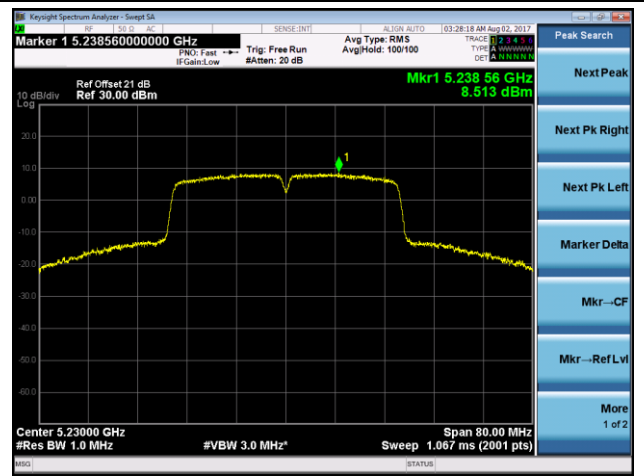

Channel 165 (5825MHz)

802.11ac-VHT40Power Spectral Density - Ant 2 / Ant 1 + 2 (CDD Mode)

Channel 38 (5190MHz)

Channel 46 (5230MHz)

Channel 151 (5755MHz)

Channel 159 (5795MHz)

802.11ac-VHT80 Power Spectral Density - Ant 2 / Ant 1 + 2 (CDD Mode)