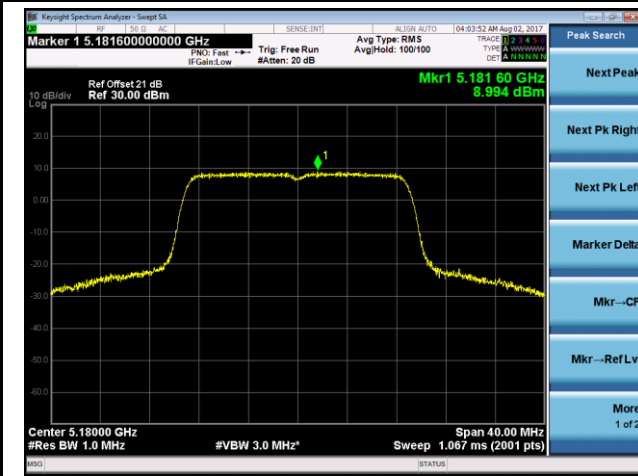

**Channel 46 (5230MHz)**

**Channel 151 (5755MHz)**

**Channel 159 (5795MHz)**

**802.11ac-VHT80Power Spectral Density - Ant 2**
**Channel 42 (5210MHz)**

**Channel 155 (5775MHz)**

802.11a Power Spectral Density - Ant 1 / Ant 1 + 2 (CDD Mode)

Channel 36 (5180MHz)

Channel 44 (5220MHz)

Channel 48 (5240MHz)

Channel 149 (5745MHz)

Channel 157 (5785MHz)

Channel 165 (5825MHz)

802.11n-HT20 Power Spectral Density - Ant 1 / Ant 1 + 2 (CDD Mode)

Channel 36 (5180MHz)