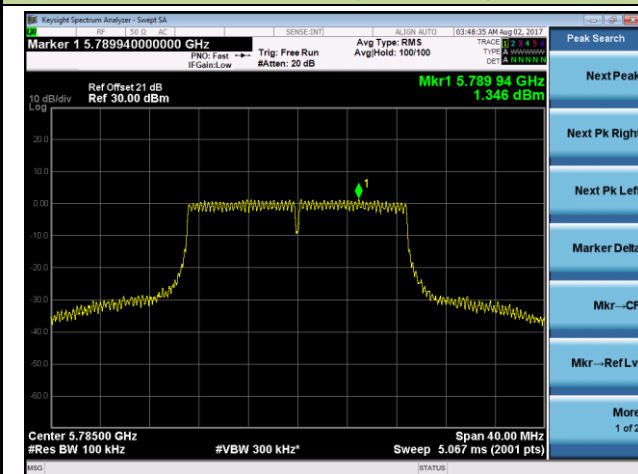

Channel 44 (5220MHz)

Channel 48 (5240MHz)

Channel 149 (5745MHz)

Channel 157 (5785MHz)

Channel 165 (5825MHz)

802.11n-HT40 Power Spectral Density- Ant 1 / Ant 1 + 2 (CDD Mode)

Channel 38 (5190MHz)

Channel 46 (5230MHz)