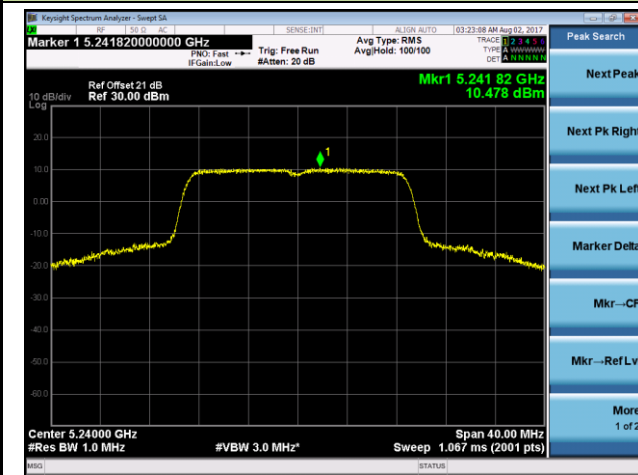

Channel 48 (5240MHz)