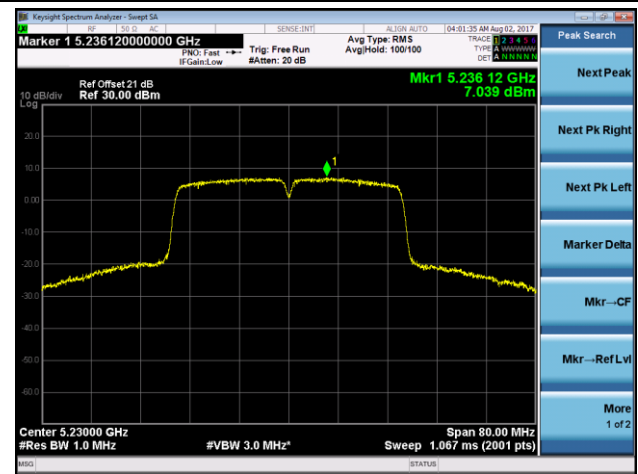

Channel 44 (5220MHz)

Channel 48 (5240MHz)

Channel 149 (5745MHz)

Channel 157 (5785MHz)

Channel 165 (5825MHz)

802.11n-HT40 Power Spectral Density- Ant 1 / Ant 1 + 2 (CDD Mode)

Channel 38 (5190MHz)

Channel 46 (5230MHz)