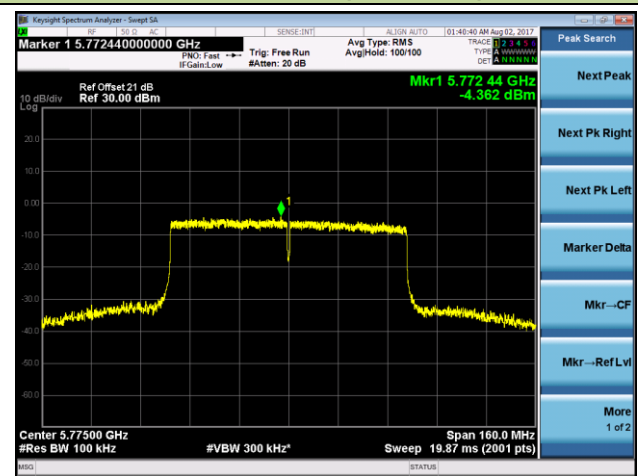

**802.11ac-VHT20Power Spectral Density - Ant 2**
**Channel 36 (5180MHz)**

**Channel 44 (5220MHz)**

**Channel 48 (5240MHz)**

**Channel 149 (5745MHz)**

**Channel 157 (5785MHz)**

**Channel 165 (5825MHz)**

**802.11ac-VHT40Power Spectral Density - Ant 2**
**Channel 38 (5190MHz)**

**Channel 46 (5230MHz)**

**Channel 151 (5755MHz)**

**Channel 159 (5795MHz)**

**802.11ac-VHT80Power Spectral Density - Ant 2**
**Channel 42 (5210MHz)**

**Channel 155 (5775MHz)**

802.11a Power Spectral Density - Ant 1 / Ant 1 + 2 (CDD Mode)