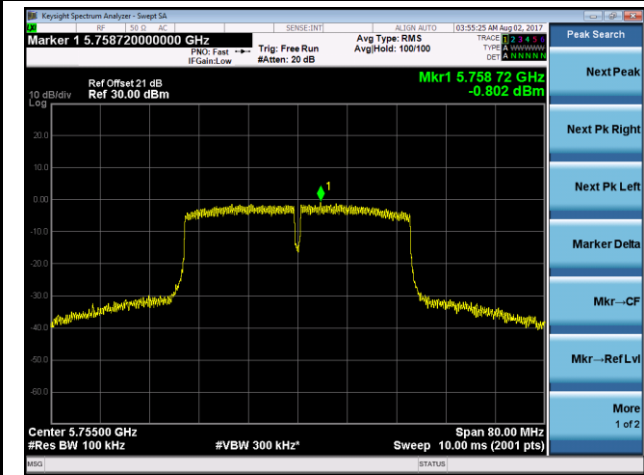

**Channel 157 (5785MHz)**

**Channel 165 (5825MHz)**

**802.11ac-VHT40Power Spectral Density - Ant 1 / Ant 1 + 2 (CDD Mode)**

**Channel 38 (5190MHz)**

**Channel 46 (5230MHz)**

**Channel 151 (5755MHz)**

**Channel 159 (5795MHz)**

**802.11ac-VHT80Power Spectral Density- Ant 1 / Ant 1 + 2 (CDD Mode)**

**Channel 42 (5210MHz)**

**Channel 155 (5775MHz)**

802.11a Power Spectral Density - Ant 2 / Ant 1 + 2 (CDD Mode)

Channel 36 (5180MHz)