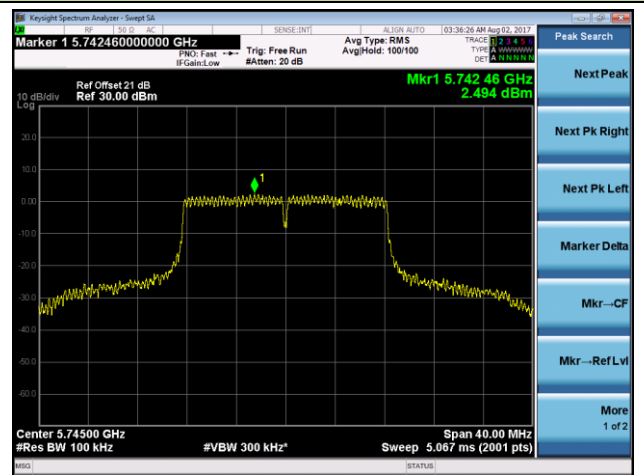

Channel 149 (5745MHz)