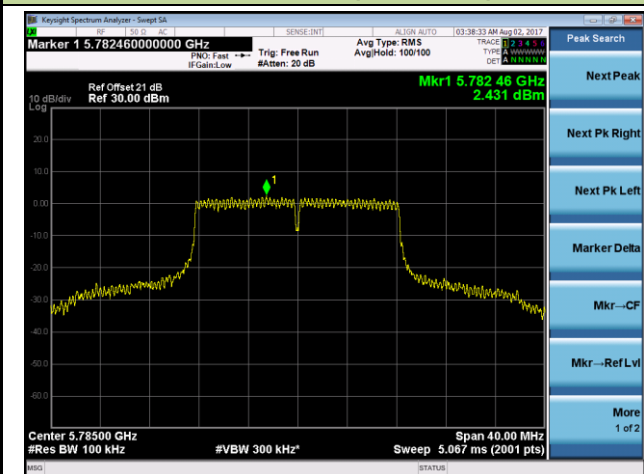

**802.11ac-VHT80Power Spectral Density- Ant 1 / Ant 1 + 2 (CDD Mode)**

**Channel 42 (5210MHz)**

**Channel 155 (5775MHz)**

802.11a Power Spectral Density - Ant 2 / Ant 1 + 2 (CDD Mode)

Channel 36 (5180MHz)

Channel 44 (5220MHz)

Channel 48 (5240MHz)

Channel 149 (5745MHz)

Channel 157 (5785MHz)

Channel 165 (5825MHz)

802.11n-HT20 Power Spectral Density- Ant 2 / Ant 1 + 2 (CDD Mode)

Channel 36 (5180MHz)

Channel 44 (5220MHz)