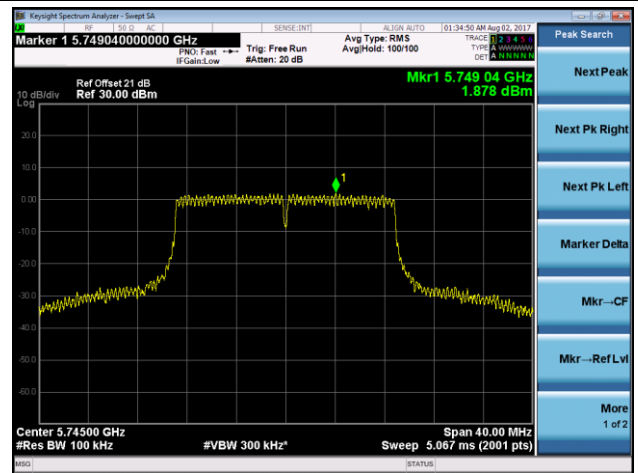

**802.11ac-VHT20Power Spectral Density - Ant 2**
**Channel 36 (5180MHz)**

**Channel 44 (5220MHz)**

**Channel 48 (5240MHz)**

**Channel 149 (5745MHz)**

**Channel 157 (5785MHz)**

**Channel 165 (5825MHz)**

**802.11ac-VHT40Power Spectral Density - Ant 2**
**Channel 38 (5190MHz)**

**Channel 46 (5230MHz)**

**Channel 151 (5755MHz)**

**Channel 159 (5795MHz)**

**802.11ac-VHT80Power Spectral Density - Ant 2**
**Channel 42 (5210MHz)**

**Channel 155 (5775MHz)**

802.11a Power Spectral Density - Ant 1 / Ant 1 + 2 (CDD Mode)