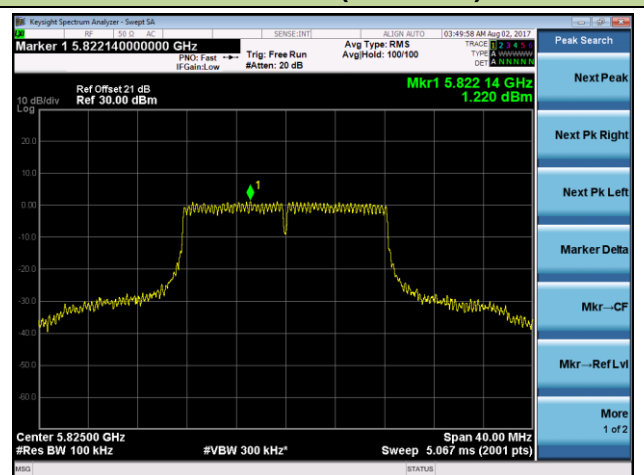

Channel 36 (5180MHz)

Channel 44 (5220MHz)

Channel 48 (5240MHz)

Channel 149 (5745MHz)

Channel 157 (5785MHz)

Channel 165 (5825MHz)

802.11n-HT20 Power Spectral Density - Ant 1 / Ant 1 + 2 (CDD Mode)

Channel 36 (5180MHz)