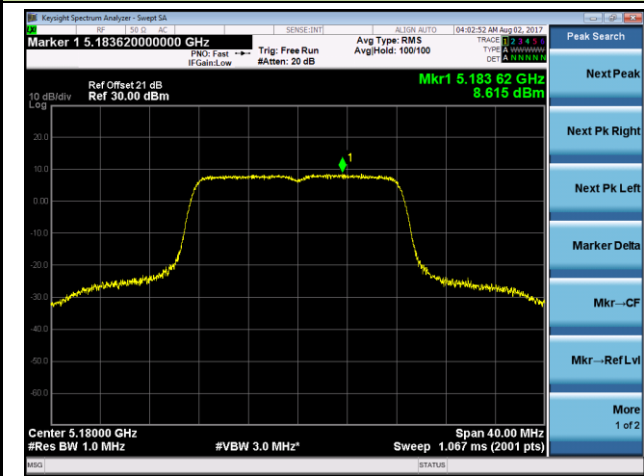

802.11a Power Spectral Density - Ant 1 / Ant 1 + 2 (CDD Mode)

Channel 36 (5180MHz)