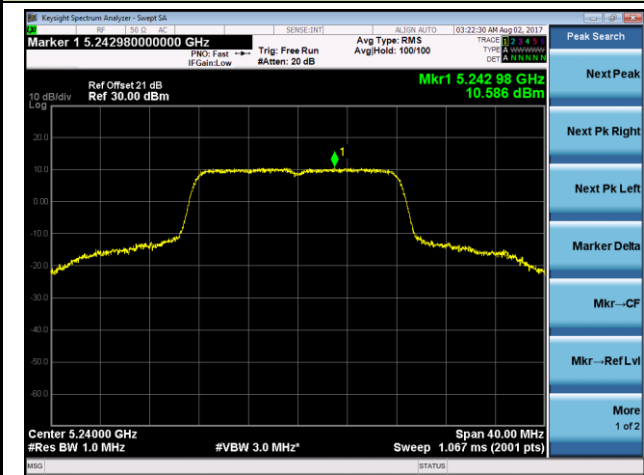

Channel 48 (5240MHz)