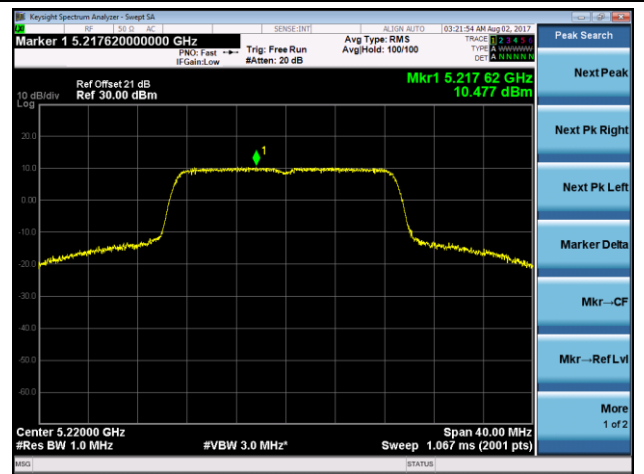

Channel 44 (5220MHz)