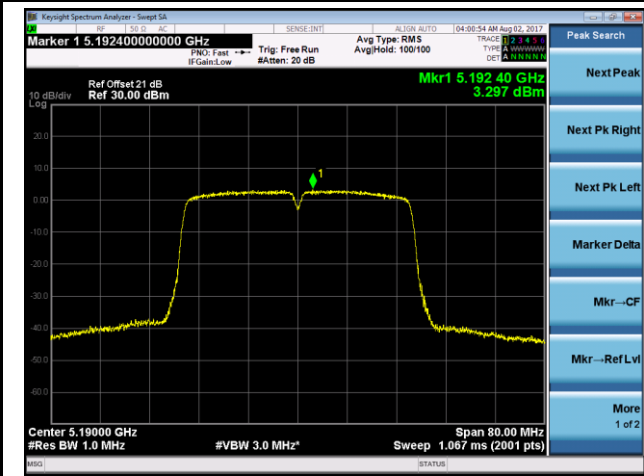

Channel 151 (5755MHz)

Channel 159 (5795MHz)

**802.11ac-VHT20Power Spectral Density - Ant 1 / Ant 1 + 2 (CDD Mode)**
**Channel 36 (5180MHz)**

**Channel 44 (5220MHz)**

**Channel 48 (5240MHz)**

**Channel 149 (5745MHz)**

**Channel 157 (5785MHz)**

**Channel 165 (5825MHz)**

**802.11ac-VHT40Power Spectral Density - Ant 1 / Ant 1 + 2 (CDD Mode)**

**Channel 38 (5190MHz)**

**Channel 46 (5230MHz)**

**Channel 151 (5755MHz)**

**Channel 159 (5795MHz)**