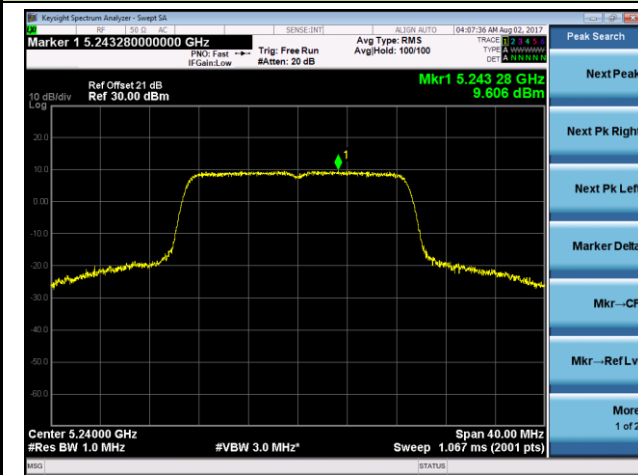

Channel 44 (5220MHz)

Channel 48 (5240MHz)

Channel 149 (5745MHz)

Channel 157 (5785MHz)

Channel 165 (5825MHz)

802.11n-HT40 Power Spectral Density- Ant 1 / Ant 1 + 2 (CDD Mode)

Channel 38 (5190MHz)

Channel 46 (5230MHz)

Channel 151 (5755MHz)

Channel 159 (5795MHz)

**802.11ac-VHT20Power Spectral Density - Ant 1 / Ant 1 + 2 (CDD Mode)**
**Channel 36 (5180MHz)**

**Channel 44 (5220MHz)**

**Channel 48 (5240MHz)**

**Channel 149 (5745MHz)**