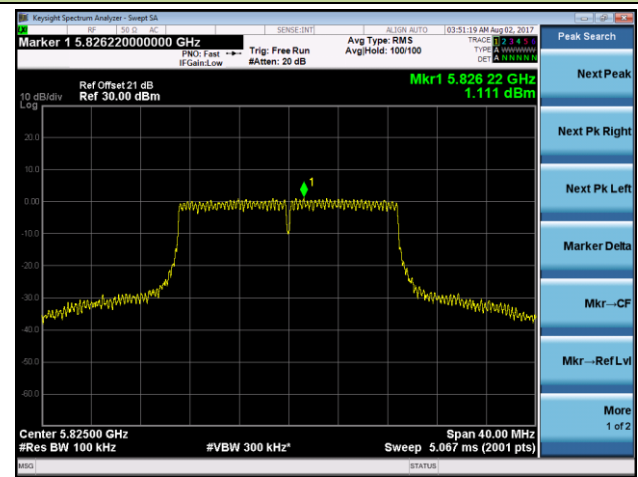

Channel 165 (5825MHz)