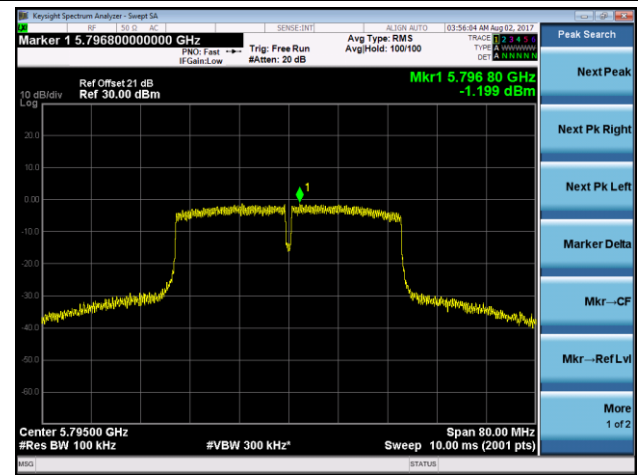

Channel 44 (5220MHz)

Channel 48 (5240MHz)

Channel 149 (5745MHz)

Channel 157 (5785MHz)

Channel 165 (5825MHz)

802.11n-HT40 Power Spectral Density- Ant 1 / Ant 1 + 2 (CDD Mode)

Channel 38 (5190MHz)

Channel 46 (5230MHz)

Channel 151 (5755MHz)

Channel 159 (5795MHz)

**802.11ac-VHT20Power Spectral Density - Ant 1 / Ant 1 + 2 (CDD Mode)**
**Channel 36 (5180MHz)**

**Channel 44 (5220MHz)**

**Channel 48 (5240MHz)**

**Channel 149 (5745MHz)**