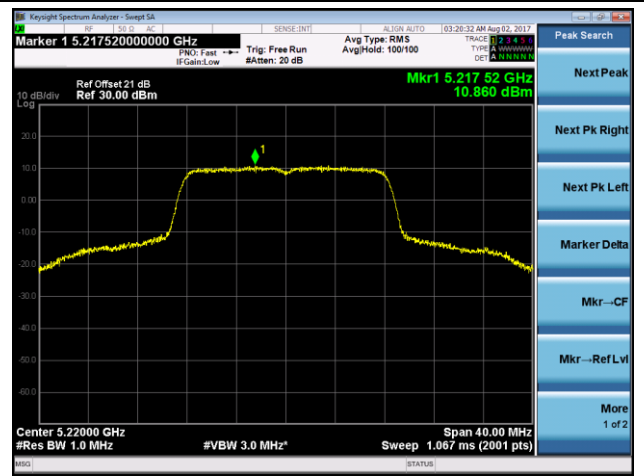

Channel 44 (5220MHz)