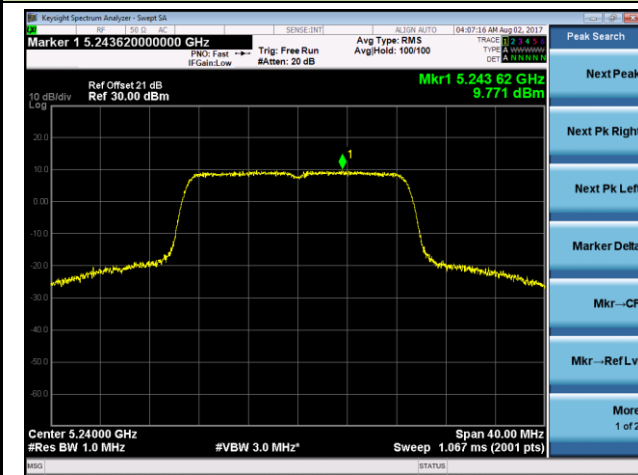

Channel 48 (5240MHz)