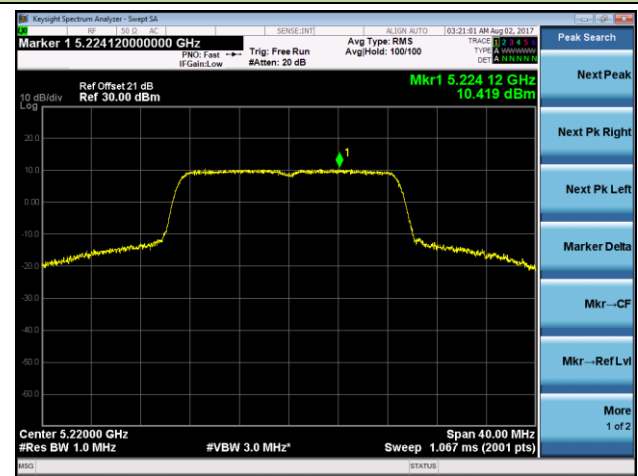

Channel 44 (5220MHz)

Channel 48 (5240MHz)

Channel 149 (5745MHz)

Channel 157 (5785MHz)

Channel 165 (5825MHz)

802.11n-HT20 Power Spectral Density- Ant 2 / Ant 1 + 2 (CDD Mode)

Channel 36 (5180MHz)

Channel 44 (5220MHz)