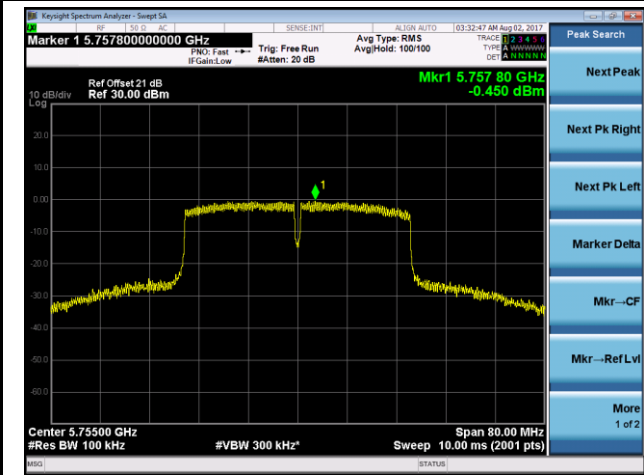

Channel 165 (5825MHz)

802.11ac-VHT40Power Spectral Density - Ant 2 / Ant 1 + 2 (CDD Mode)

Channel 38 (5190MHz)

Channel 46 (5230MHz)

Channel 151 (5755MHz)

Channel 159 (5795MHz)

802.11ac-VHT80 Power Spectral Density - Ant 2 / Ant 1 + 2 (CDD Mode)