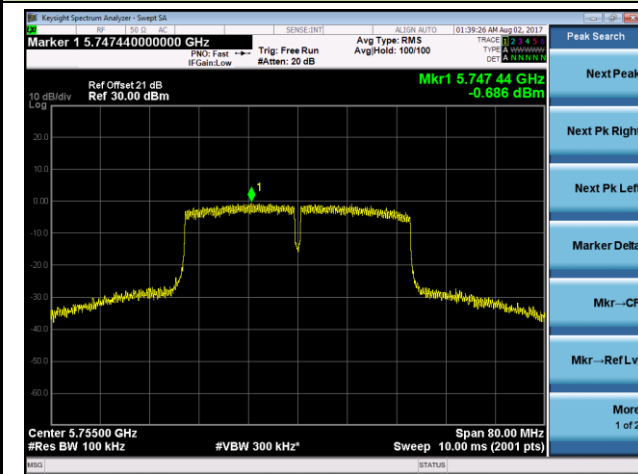

**802.11ac-VHT20Power Spectral Density - Ant 2**
**Channel 36 (5180MHz)**

**Channel 44 (5220MHz)**

**Channel 48 (5240MHz)**

**Channel 149 (5745MHz)**

**Channel 157 (5785MHz)**

**Channel 165 (5825MHz)**

**802.11ac-VHT40Power Spectral Density - Ant 2**
**Channel 38 (5190MHz)**

**Channel 46 (5230MHz)**

**Channel 151 (5755MHz)**

**Channel 159 (5795MHz)**

**802.11ac-VHT80Power Spectral Density - Ant 2**
**Channel 42 (5210MHz)**

**Channel 155 (5775MHz)**

802.11a Power Spectral Density - Ant 1 / Ant 1 + 2 (CDD Mode)