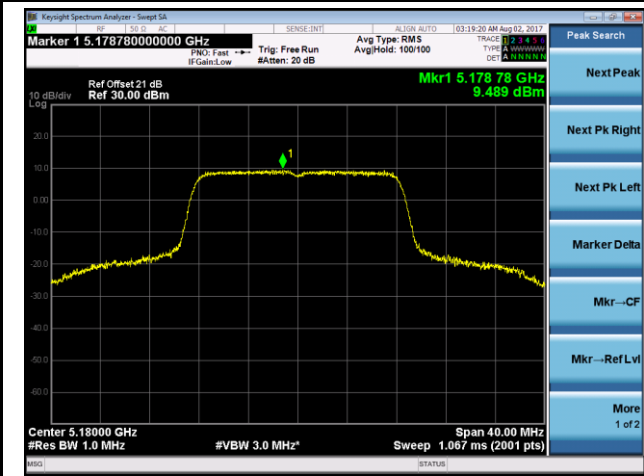

**802.11ac-VHT80Power Spectral Density- Ant 1 / Ant 1 + 2 (CDD Mode)**

**Channel 42 (5210MHz)**

**Channel 155 (5775MHz)**

802.11a Power Spectral Density - Ant 2 / Ant 1 + 2 (CDD Mode)

Channel 36 (5180MHz)