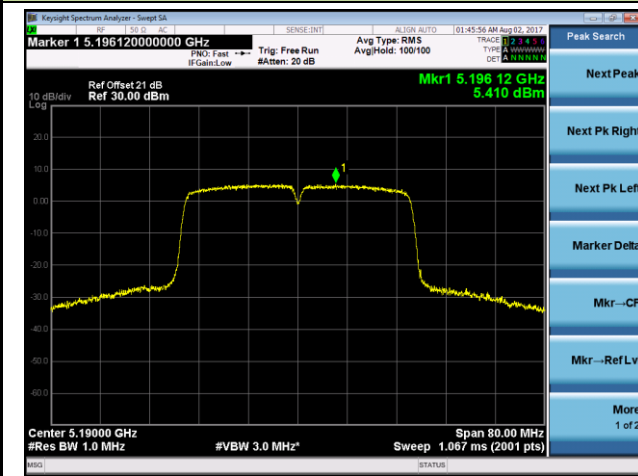

**802.11ac-VHT20Power Spectral Density - Ant 2**
**Channel 36 (5180MHz)**

**Channel 44 (5220MHz)**

**Channel 48 (5240MHz)**

**Channel 149 (5745MHz)**

**Channel 157 (5785MHz)**

**Channel 165 (5825MHz)**

**802.11ac-VHT40Power Spectral Density - Ant 2**
**Channel 38 (5190MHz)**

**Channel 46 (5230MHz)**

**Channel 151 (5755MHz)**

**Channel 159 (5795MHz)**

**802.11ac-VHT80Power Spectral Density - Ant 2**
**Channel 42 (5210MHz)**

**Channel 155 (5775MHz)**

802.11a Power Spectral Density - Ant 1 / Ant 1 + 2 (CDD Mode)