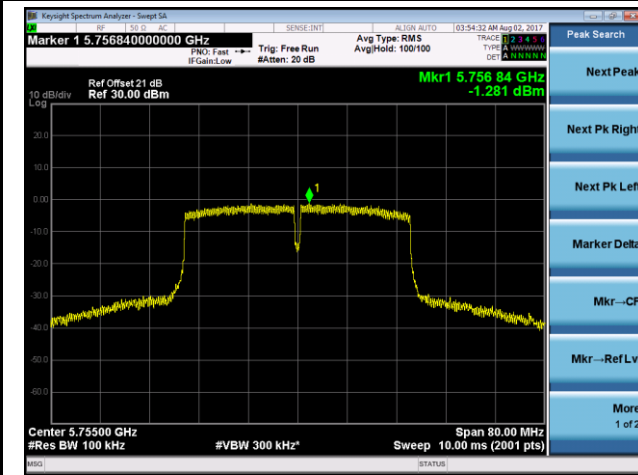

Channel 44 (5220MHz)

Channel 48 (5240MHz)

Channel 149 (5745MHz)

Channel 157 (5785MHz)

Channel 165 (5825MHz)

802.11n-HT40 Power Spectral Density- Ant 1 / Ant 1 + 2 (CDD Mode)

Channel 38 (5190MHz)

Channel 46 (5230MHz)

Channel 151 (5755MHz)

Channel 159 (5795MHz)

**802.11ac-VHT20Power Spectral Density - Ant 1 / Ant 1 + 2 (CDD Mode)**
**Channel 36 (5180MHz)**

**Channel 44 (5220MHz)**

**Channel 48 (5240MHz)**

**Channel 149 (5745MHz)**