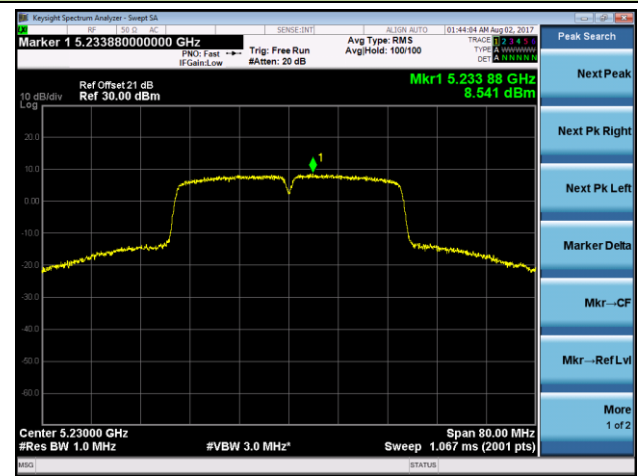

**802.11ac-VHT20Power Spectral Density - Ant 2**
**Channel 36 (5180MHz)**

**Channel 44 (5220MHz)**

**Channel 48 (5240MHz)**

**Channel 149 (5745MHz)**

**Channel 157 (5785MHz)**

**Channel 165 (5825MHz)**

**802.11ac-VHT40Power Spectral Density - Ant 2**
**Channel 38 (5190MHz)**

**Channel 46 (5230MHz)**

**Channel 151 (5755MHz)**

**Channel 159 (5795MHz)**

**802.11ac-VHT80Power Spectral Density - Ant 2**
**Channel 42 (5210MHz)**

**Channel 155 (5775MHz)**

802.11a Power Spectral Density - Ant 1 / Ant 1 + 2 (CDD Mode)