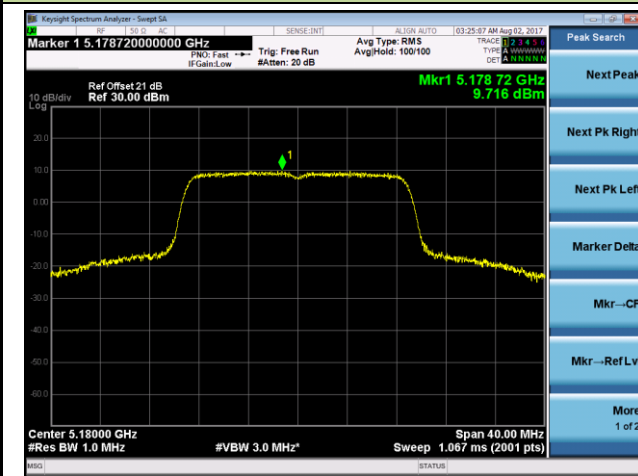

**802.11ac-VHT80Power Spectral Density- Ant 1 / Ant 1 + 2 (CDD Mode)**

**Channel 42 (5210MHz)**

**Channel 155 (5775MHz)**

802.11a Power Spectral Density - Ant 2 / Ant 1 + 2 (CDD Mode)

Channel 36 (5180MHz)

Channel 44 (5220MHz)

Channel 48 (5240MHz)

Channel 149 (5745MHz)

Channel 157 (5785MHz)

Channel 165 (5825MHz)

802.11n-HT20 Power Spectral Density- Ant 2 / Ant 1 + 2 (CDD Mode)

Channel 36 (5180MHz)

Channel 44 (5220MHz)