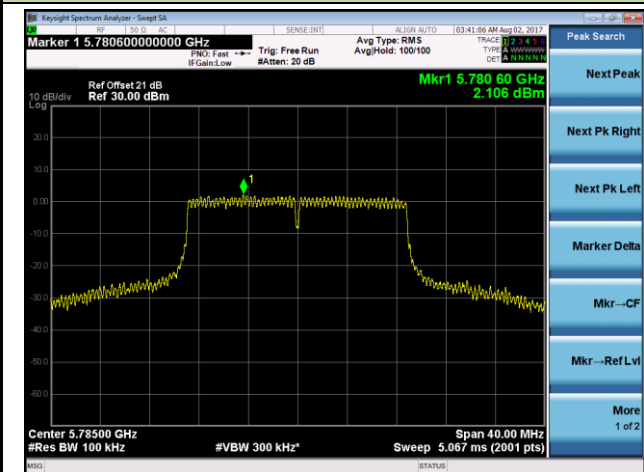

**Channel 151 (5755MHz)**

**Channel 159 (5795MHz)**

802.11ac-VHT20 Power Spectral Density- Ant 2 / Ant 1 + 2 (CDD Mode)

Channel 36 (5180MHz)

Channel 44 (5220MHz)

Channel 48 (5240MHz)

Channel 149 (5745MHz)

Channel 157 (5785MHz)

Channel 165 (5825MHz)

802.11ac-VHT40Power Spectral Density - Ant 2 / Ant 1 + 2 (CDD Mode)

Channel 38 (5190MHz)

Channel 46 (5230MHz)

Channel 151 (5755MHz)

Channel 159 (5795MHz)

802.11ac-VHT80 Power Spectral Density - Ant 2 / Ant 1 + 2 (CDD Mode)