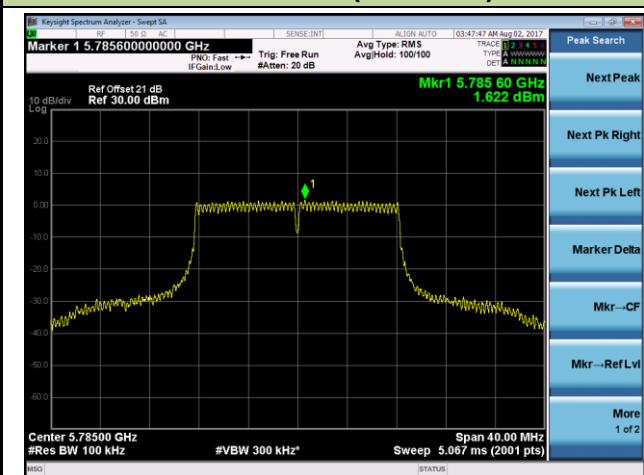

Channel 36 (5180MHz)

Channel 44 (5220MHz)

Channel 48 (5240MHz)

Channel 149 (5745MHz)

Channel 157 (5785MHz)

Channel 165 (5825MHz)

802.11n-HT20 Power Spectral Density - Ant 1 / Ant 1 + 2 (CDD Mode)

Channel 36 (5180MHz)