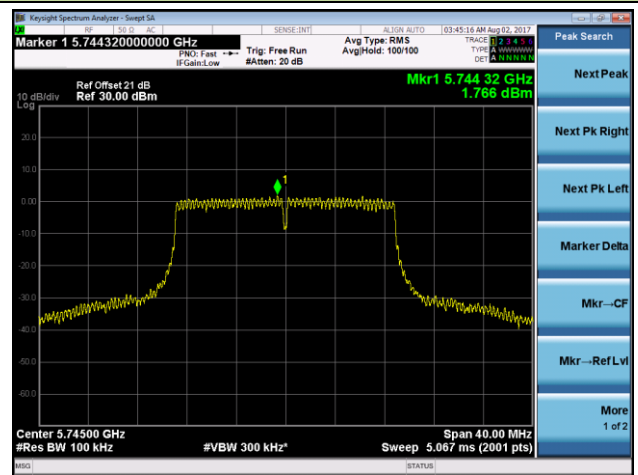

Channel 149 (5745MHz)