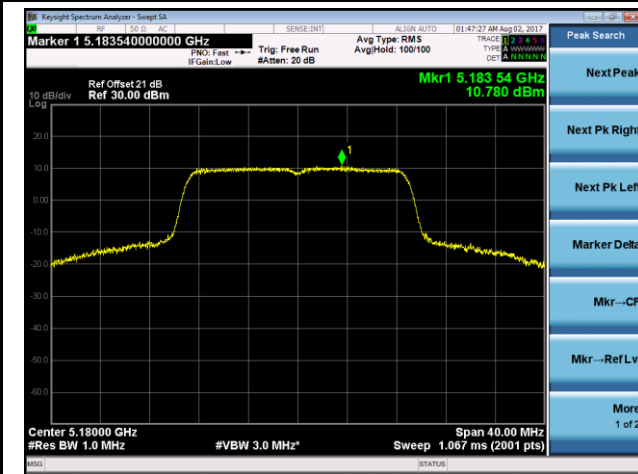

**802.11ac-VHT20Power Spectral Density - Ant 2**
**Channel 36 (5180MHz)**

**Channel 44 (5220MHz)**

**Channel 48 (5240MHz)**

**Channel 149 (5745MHz)**

**Channel 157 (5785MHz)**

**Channel 165 (5825MHz)**

**802.11ac-VHT40Power Spectral Density - Ant 2**
**Channel 38 (5190MHz)**

**Channel 46 (5230MHz)**

**Channel 151 (5755MHz)**

**Channel 159 (5795MHz)**

**802.11ac-VHT80Power Spectral Density - Ant 2**
**Channel 42 (5210MHz)**

**Channel 155 (5775MHz)**

802.11a Power Spectral Density - Ant 1 / Ant 1 + 2 (CDD Mode)