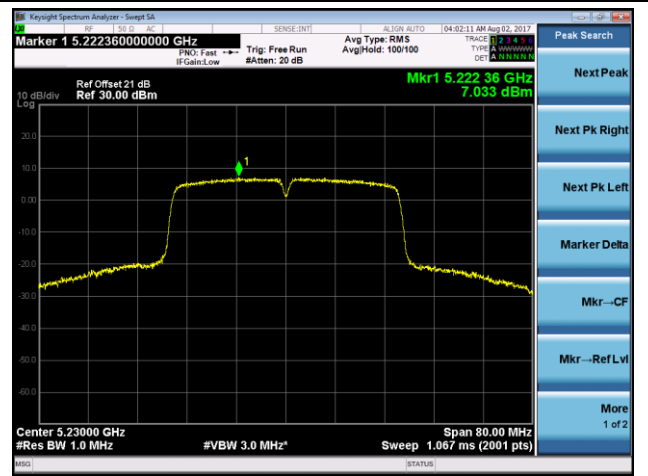

Channel 151 (5755MHz)

Channel 159 (5795MHz)

**802.11ac-VHT20Power Spectral Density - Ant 1 / Ant 1 + 2 (CDD Mode)**
**Channel 36 (5180MHz)**

**Channel 44 (5220MHz)**

**Channel 48 (5240MHz)**

**Channel 149 (5745MHz)**

**Channel 157 (5785MHz)**

**Channel 165 (5825MHz)**

**802.11ac-VHT40Power Spectral Density - Ant 1 / Ant 1 + 2 (CDD Mode)**

**Channel 38 (5190MHz)**

**Channel 46 (5230MHz)**

**Channel 151 (5755MHz)**

**Channel 159 (5795MHz)**