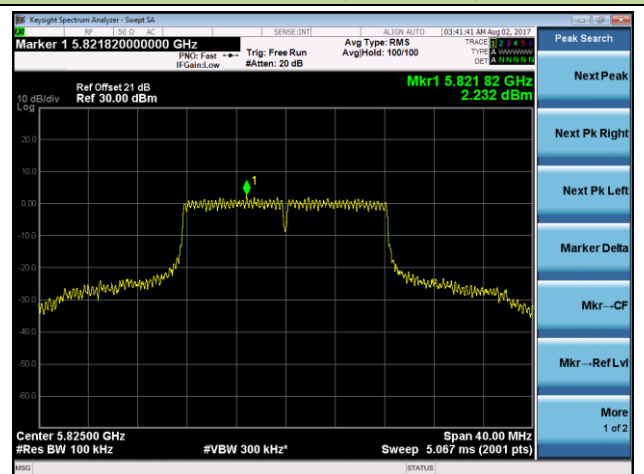

Channel 44 (5220MHz)

Channel 48 (5240MHz)

Channel 149 (5745MHz)

Channel 157 (5785MHz)

Channel 165 (5825MHz)

802.11n-HT20 Power Spectral Density- Ant 2 / Ant 1 + 2 (CDD Mode)

Channel 36 (5180MHz)

Channel 44 (5220MHz)