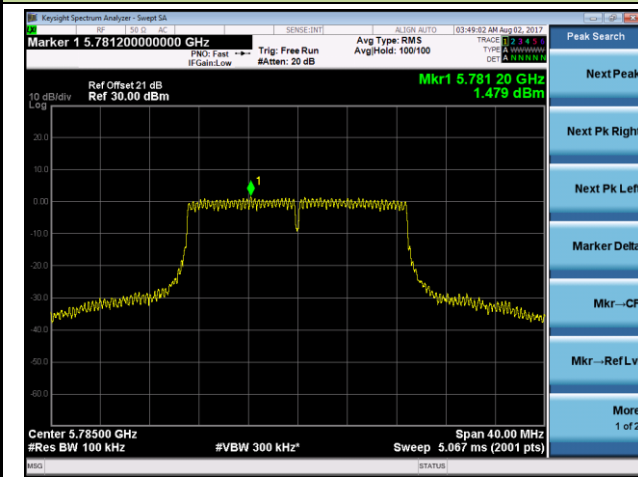

Channel 157 (5785MHz)