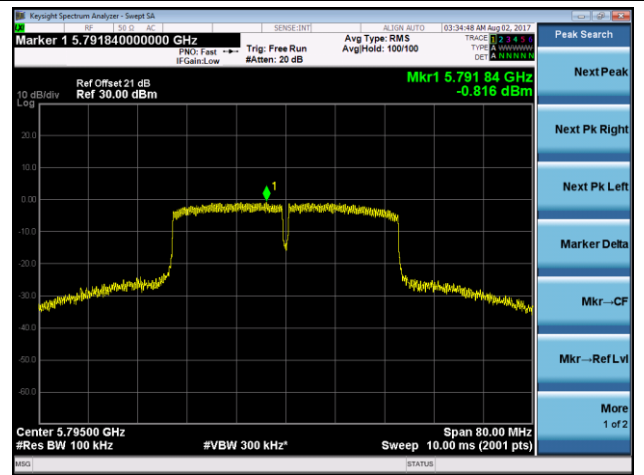

Channel 165 (5825MHz)

802.11ac-VHT40Power Spectral Density - Ant 2 / Ant 1 + 2 (CDD Mode)

Channel 38 (5190MHz)

Channel 46 (5230MHz)

Channel 151 (5755MHz)

Channel 159 (5795MHz)

802.11ac-VHT80 Power Spectral Density - Ant 2 / Ant 1 + 2 (CDD Mode)