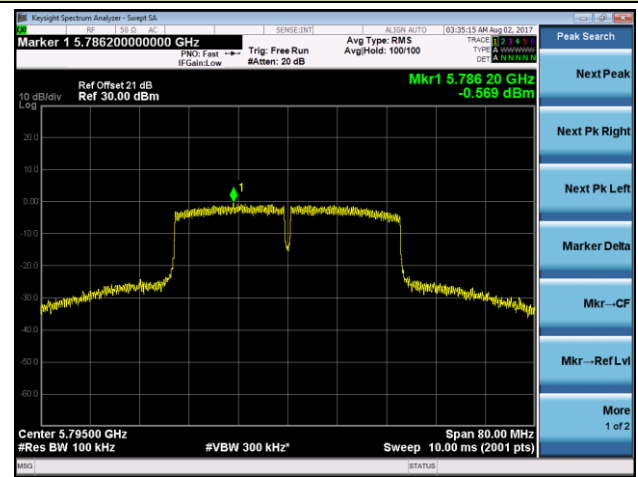

Channel 159 (5795MHz)