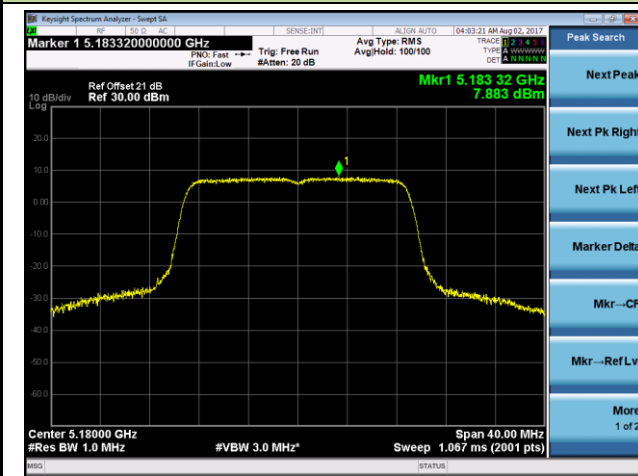

Channel 44 (5220MHz)

Channel 48 (5240MHz)

Channel 149 (5745MHz)

Channel 157 (5785MHz)

Channel 165 (5825MHz)

802.11n-HT40 Power Spectral Density- Ant 1 / Ant 1 + 2 (CDD Mode)

Channel 38 (5190MHz)

Channel 46 (5230MHz)

Channel 151 (5755MHz)

Channel 159 (5795MHz)

**802.11ac-VHT20Power Spectral Density - Ant 1 / Ant 1 + 2 (CDD Mode)**
**Channel 36 (5180MHz)**

**Channel 44 (5220MHz)**

**Channel 48 (5240MHz)**

**Channel 149 (5745MHz)**