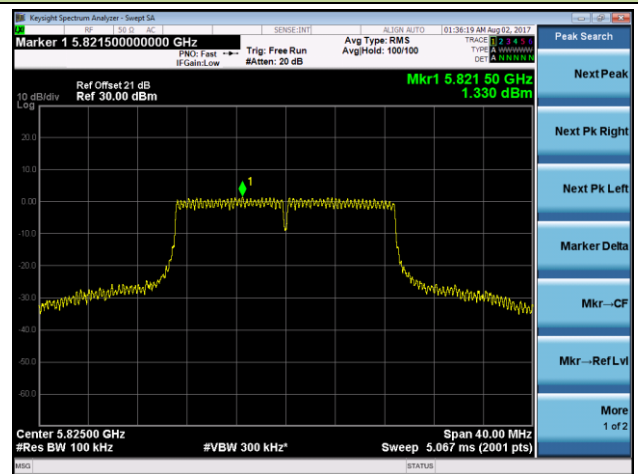

**802.11ac-VHT20Power Spectral Density - Ant 2**
**Channel 36 (5180MHz)**

**Channel 44 (5220MHz)**

**Channel 48 (5240MHz)**

**Channel 149 (5745MHz)**

**Channel 157 (5785MHz)**

**Channel 165 (5825MHz)**

**802.11ac-VHT40Power Spectral Density - Ant 2**
**Channel 38 (5190MHz)**

**Channel 46 (5230MHz)**

**Channel 151 (5755MHz)**

**Channel 159 (5795MHz)**

**802.11ac-VHT80Power Spectral Density - Ant 2**
**Channel 42 (5210MHz)**

**Channel 155 (5775MHz)**

802.11a Power Spectral Density - Ant 1 / Ant 1 + 2 (CDD Mode)