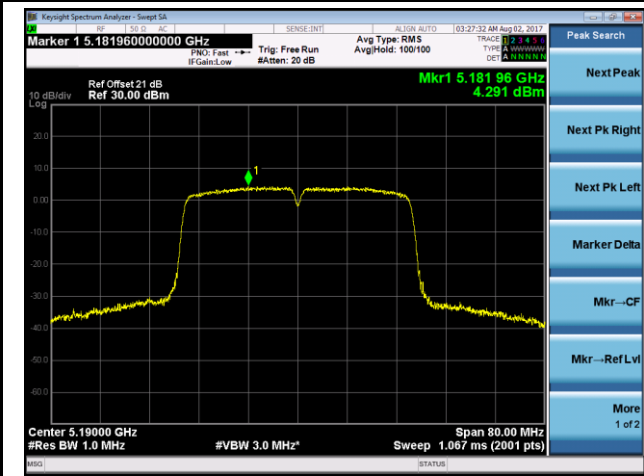

**Channel 151 (5755MHz)**

**Channel 159 (5795MHz)**

802.11ac-VHT20 Power Spectral Density- Ant 2 / Ant 1 + 2 (CDD Mode)

Channel 36 (5180MHz)

Channel 44 (5220MHz)

Channel 48 (5240MHz)

Channel 149 (5745MHz)

Channel 157 (5785MHz)

Channel 165 (5825MHz)

802.11ac-VHT40Power Spectral Density - Ant 2 / Ant 1 + 2 (CDD Mode)

Channel 38 (5190MHz)

Channel 46 (5230MHz)

Channel 151 (5755MHz)

Channel 159 (5795MHz)

802.11ac-VHT80 Power Spectral Density - Ant 2 / Ant 1 + 2 (CDD Mode)