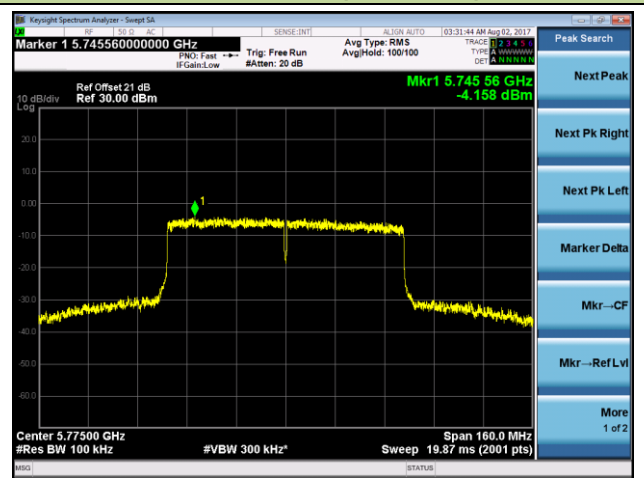

Channel 155 (5775MHz)