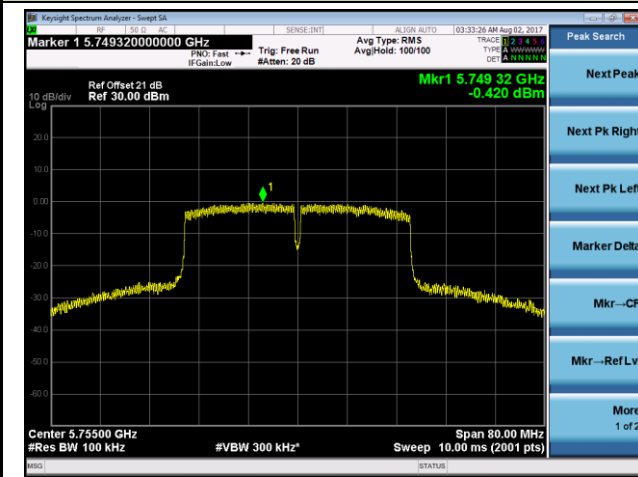

Channel 151 (5755MHz)