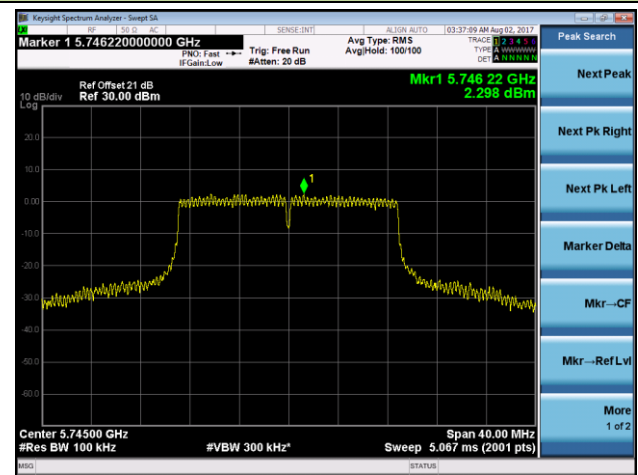

Channel 149 (5745MHz)