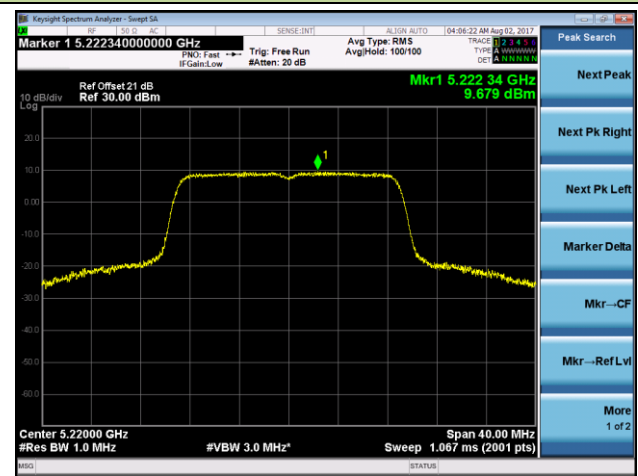

Channel 44 (5220MHz)

Channel 48 (5240MHz)

Channel 149 (5745MHz)

Channel 157 (5785MHz)

Channel 165 (5825MHz)

802.11n-HT40 Power Spectral Density- Ant 1 / Ant 1 + 2 (CDD Mode)

Channel 38 (5190MHz)

Channel 46 (5230MHz)

Channel 151 (5755MHz)

Channel 159 (5795MHz)

**802.11ac-VHT20Power Spectral Density - Ant 1 / Ant 1 + 2 (CDD Mode)**
**Channel 36 (5180MHz)**

**Channel 44 (5220MHz)**

**Channel 48 (5240MHz)**

**Channel 149 (5745MHz)**