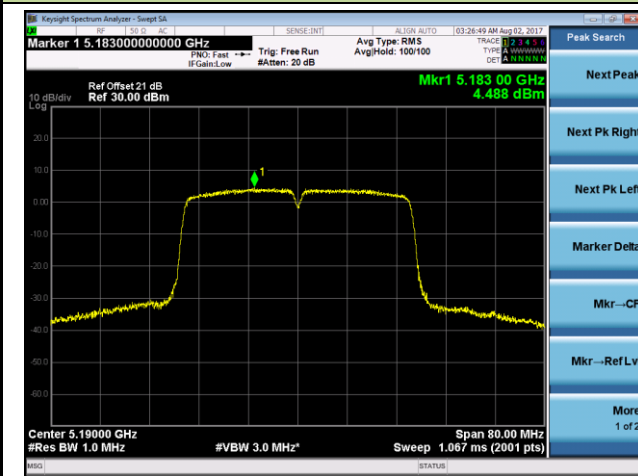

Channel 48 (5240MHz)

Channel 149 (5745MHz)

Channel 157 (5785MHz)

Channel 165 (5825MHz)

**802.11n-HT40 Power Spectral Density- Ant 2 / Ant 1 + 2 (CDD Mode)**
**Channel 38 (5190MHz)**

**Channel 46 (5230MHz)**

**Channel 151 (5755MHz)**

**Channel 159 (5795MHz)**

802.11ac-VHT20 Power Spectral Density- Ant 2 / Ant 1 + 2 (CDD Mode)

Channel 36 (5180MHz)

Channel 44 (5220MHz)

Channel 48 (5240MHz)

Channel 149 (5745MHz)

Channel 157 (5785MHz)