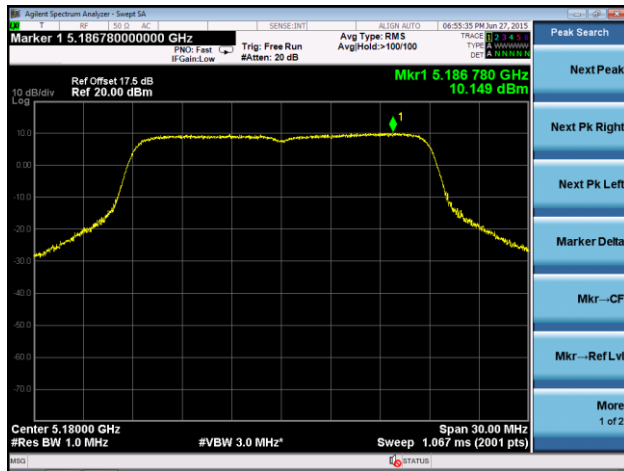

**802.11ac-VHT20 Power Spectral Density - Ant 1**
**Channel 36 (5180MHz)**

**Channel 44 (5220MHz)**

**Channel 48 (5240MHz)**

**Channel 52 (5260MHz)**

**Channel 60 (5300MHz)**

**Channel 64 (5320MHz)**

### Channel 100 (5500MHz)

### Channel 118 (5580MHz)