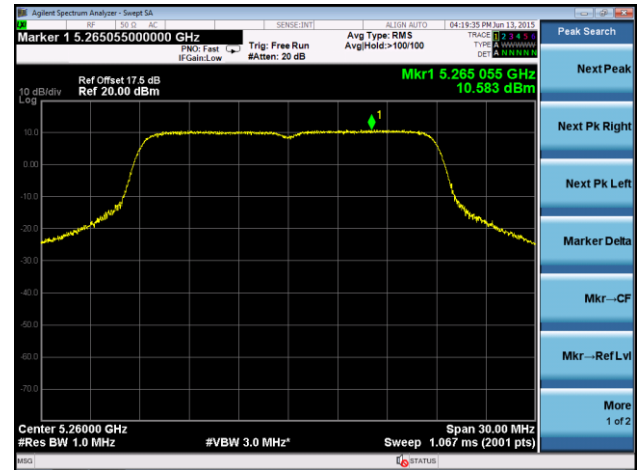

**802.11ac-VHT20 Power Spectral Density - Ant 1**
**Channel 36 (5180MHz)**

**Channel 44 (5220MHz)**

**Channel 48 (5240MHz)**

**Channel 52 (5260MHz)**

**Channel 60 (5300MHz)**

**Channel 64 (5320MHz)**

### Channel 100 (5500MHz)