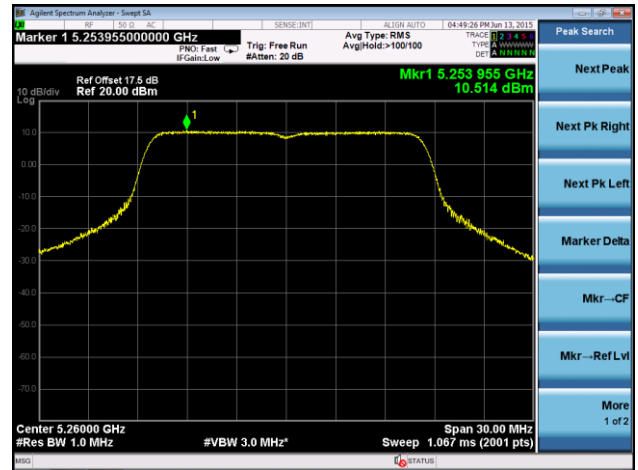

### 802.11ac-VHT80 Power Spectral Density - Ant 1

**Channel 42 (5210MHz)**

**Channel 58 (5290MHz)**

**Channel 106 (5530MHz)**

**Channel 122 (5610MHz)**

**Channel 138 (5690MHz)**

**Channel 155 (5775MHz)**

**802.11a Power Spectral Density - Ant 2**
**Channel 36 (5180MHz)**

**Channel 44 (5220MHz)**

**Channel 48 (5240MHz)**

**Channel 52 (5260MHz)**

**Channel 60 (5300MHz)**

**Channel 64 (5320MHz)**

### Channel 100 (5500MHz)