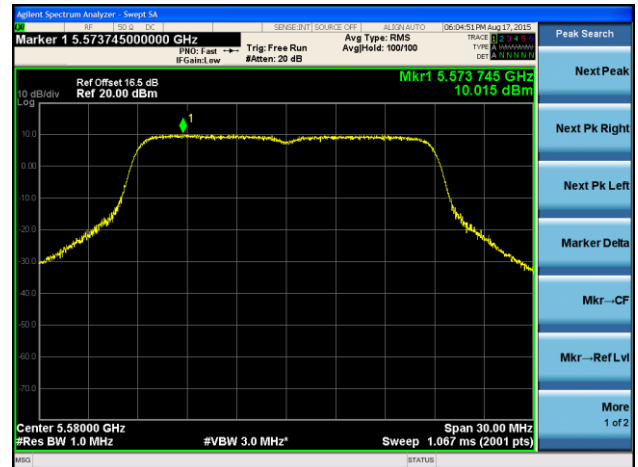

**802.11ac-VHT20 Power Spectral Density - Ant 1**
**Channel 36 (5180MHz)**

**Channel 44 (5220MHz)**

**Channel 48 (5240MHz)**

**Channel 52 (5260MHz)**

**Channel 60 (5300MHz)**

**Channel 64 (5320MHz)**

### Channel 100 (5500MHz)

### Channel 118 (5580MHz)