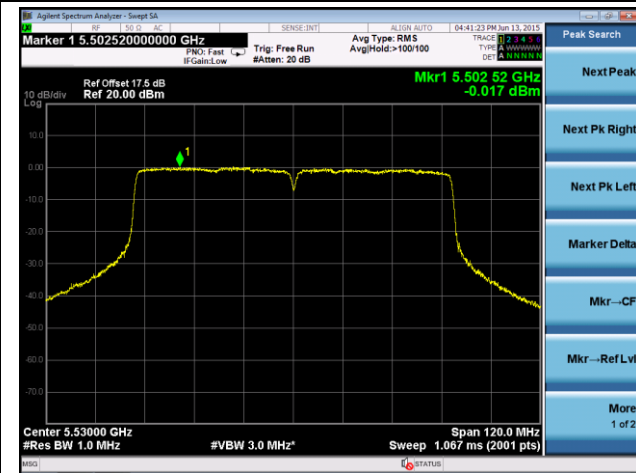

### 802.11ac-VHT80 Power Spectral Density - Ant 1

**Channel 42 (5210MHz)**

**Channel 58 (5290MHz)**

**Channel 106 (5530MHz)**

**Channel 122 (5610MHz)**

**Channel 138 (5690MHz)**

**Channel 155 (5775MHz)**

**802.11a Power Spectral Density - Ant 2**
**Channel 36 (5180MHz)**

**Channel 44 (5220MHz)**

**Channel 48 (5240MHz)**

**Channel 52 (5260MHz)**

**Channel 60 (5300MHz)**

**Channel 64 (5320MHz)**