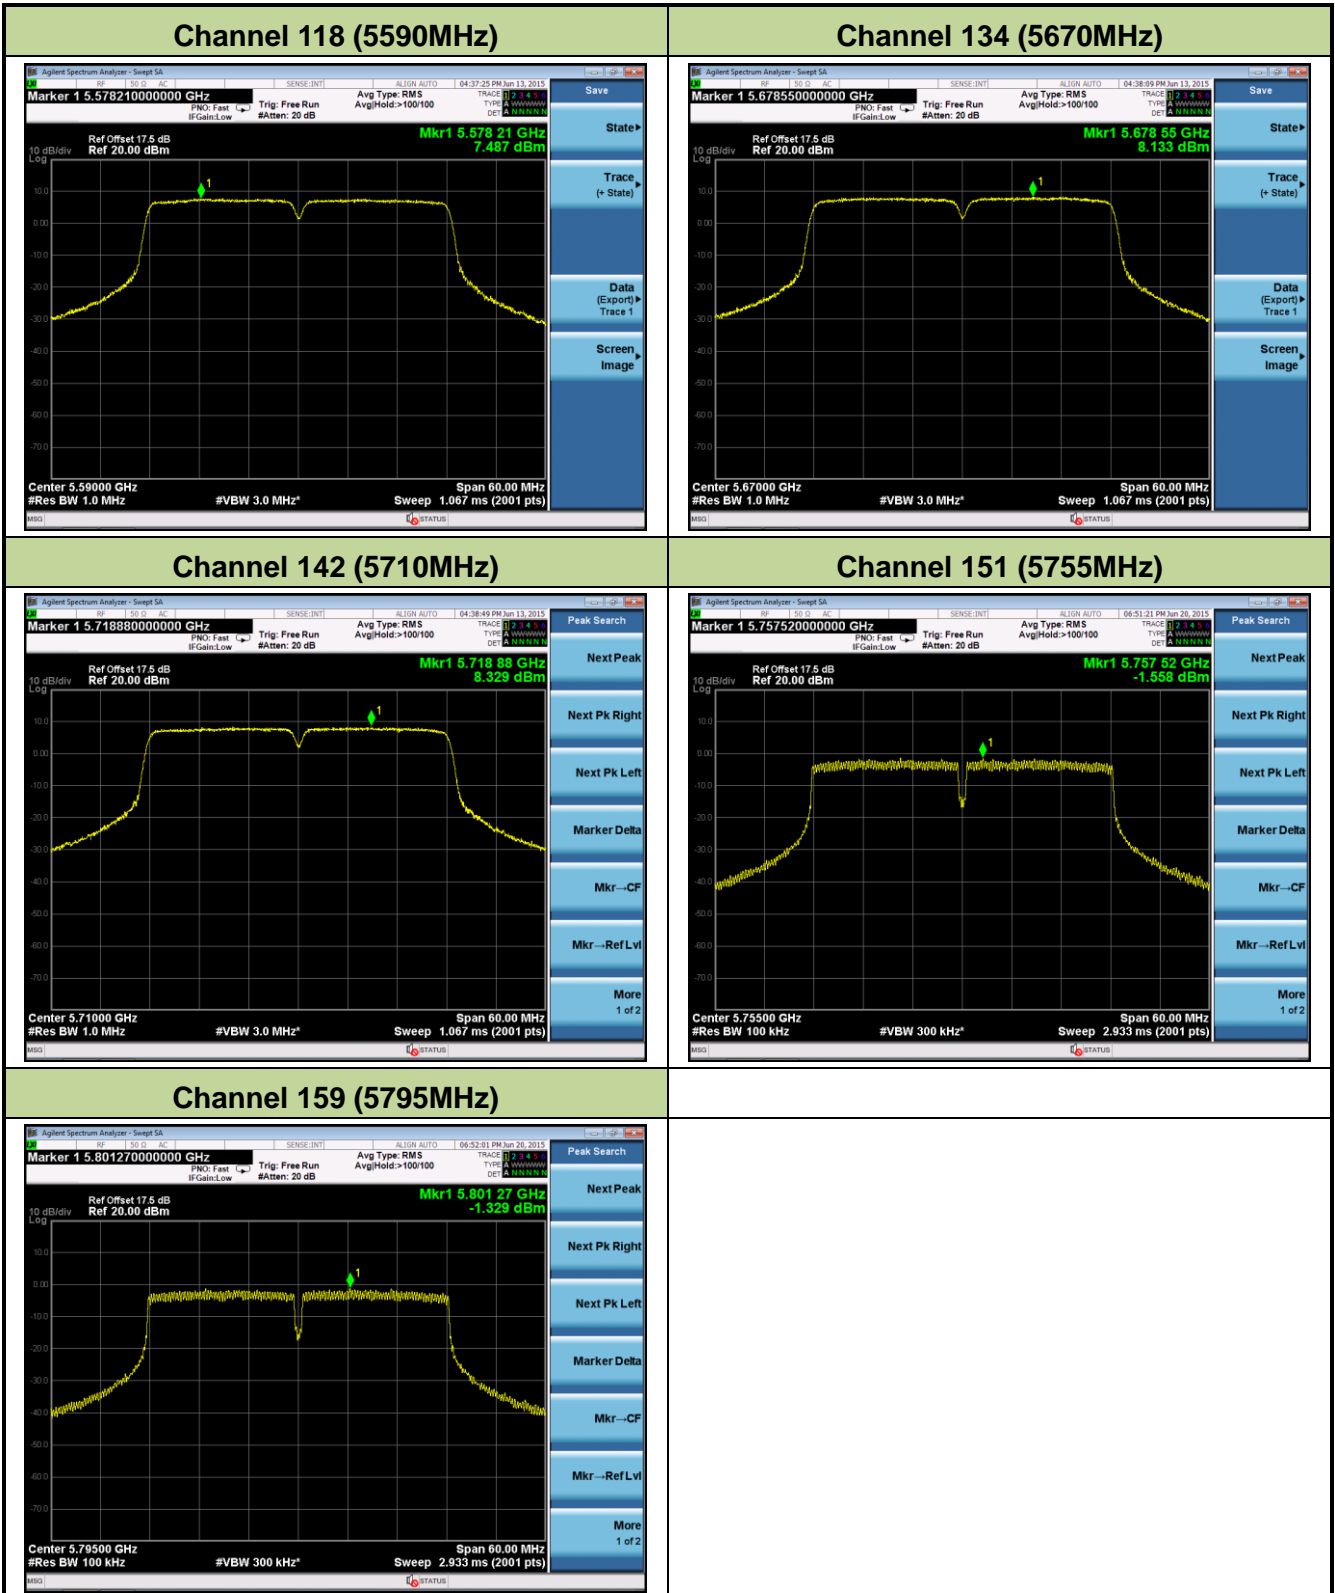

### Channel 144 (5720MHz)

### Channel 149 (5745MHz)

**802.11ac-VHT40 Power Spectral Density - Ant 1**
**Channel 38 (5190MHz)**

**Channel 46 (5230MHz)**

**Channel 54 (5270MHz)**

**Channel 62 (5310MHz)**

**Channel 102 (5510MHz)**

**Channel 110 (5550MHz)**

### 802.11ac-VHT80 Power Spectral Density - Ant 1

**Channel 42 (5210MHz)**

**Channel 58 (5290MHz)**

**Channel 106 (5530MHz)**

**Channel 122 (5610MHz)**

**Channel 138 (5690MHz)**

**Channel 155 (5775MHz)**

**802.11a Power Spectral Density - Ant 2**
**Channel 36 (5180MHz)**