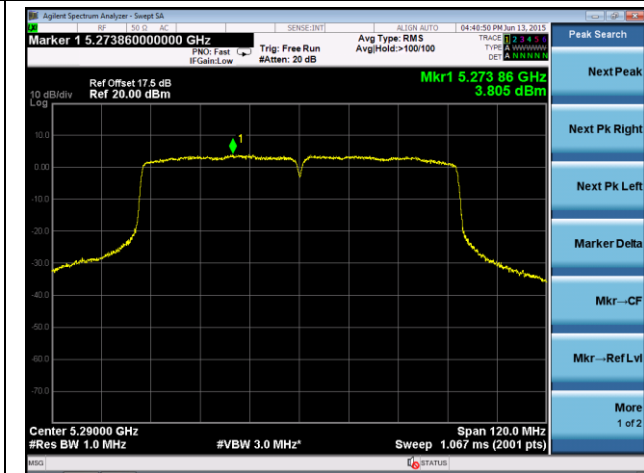

### Channel 144 (5720MHz)

### Channel 149 (5745MHz)

**802.11ac-VHT40 Power Spectral Density - Ant 1**
**Channel 38 (5190MHz)**

**Channel 46 (5230MHz)**

**Channel 54 (5270MHz)**

**Channel 62 (5310MHz)**

**Channel 102 (5510MHz)**

**Channel 110 (5550MHz)**

### 802.11ac-VHT80 Power Spectral Density - Ant 1

**Channel 42 (5210MHz)**

**Channel 58 (5290MHz)**

**Channel 106 (5530MHz)**

**Channel 122 (5610MHz)**

**Channel 138 (5690MHz)**

**Channel 155 (5775MHz)**

**802.11a Power Spectral Density - Ant 2**
**Channel 36 (5180MHz)**