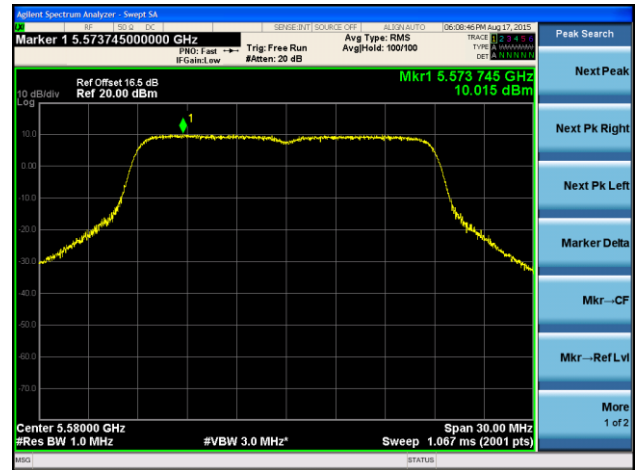

Channel 118 (5580MHz)