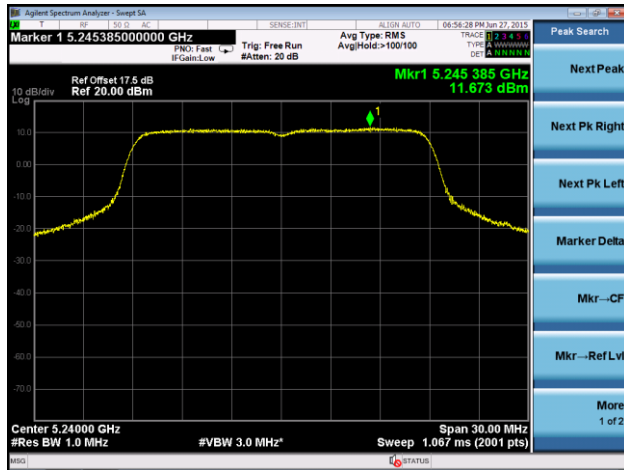

**802.11ac-VHT20 Power Spectral Density - Ant 1**
**Channel 36 (5180MHz)**

**Channel 44 (5220MHz)**

**Channel 48 (5240MHz)**

**Channel 52 (5260MHz)**

**Channel 60 (5300MHz)**

**Channel 64 (5320MHz)**

### Channel 100 (5500MHz)

### Channel 118 (5580MHz)