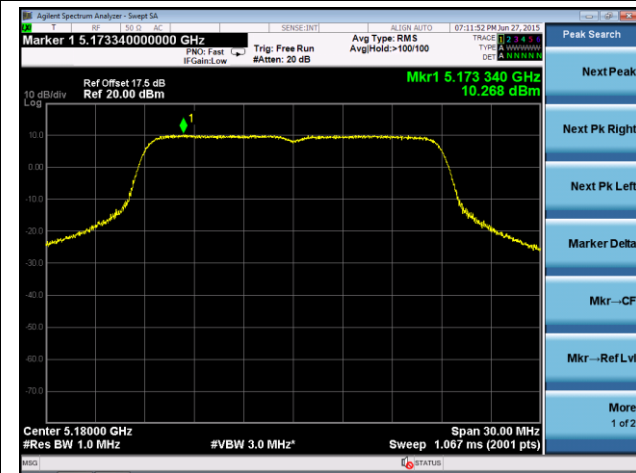

802.11n-HT20 Power Spectral Density - Ant 2

Channel 36 (5180MHz)