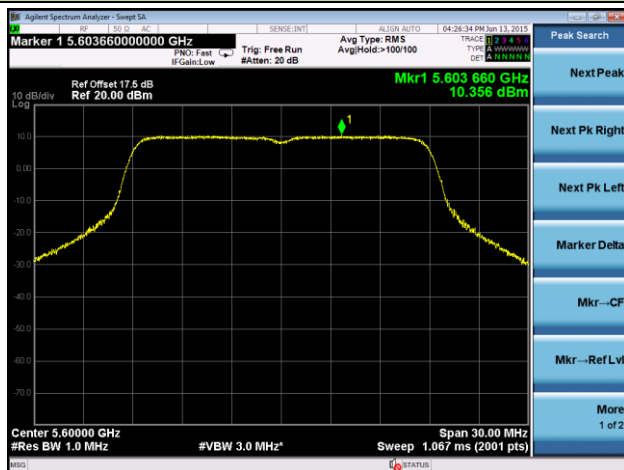

Channel 120 (5600MHz)