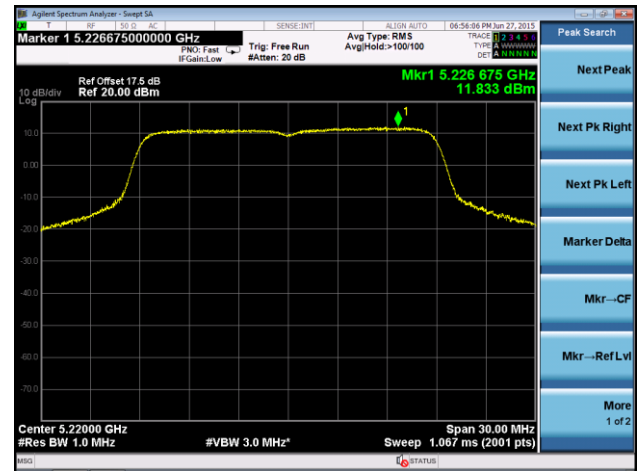

**802.11ac-VHT20 Power Spectral Density - Ant 1**
**Channel 36 (5180MHz)**

**Channel 44 (5220MHz)**

**Channel 48 (5240MHz)**

**Channel 52 (5260MHz)**

**Channel 60 (5300MHz)**

**Channel 64 (5320MHz)**

### Channel 100 (5500MHz)