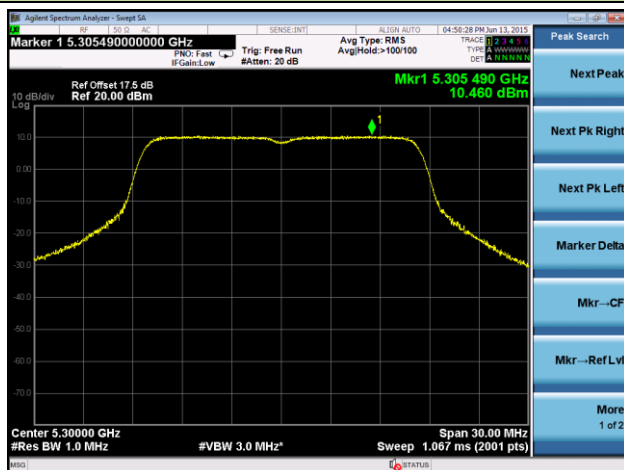

### 802.11ac-VHT80 Power Spectral Density - Ant 1

**Channel 42 (5210MHz)**

**Channel 58 (5290MHz)**

**Channel 106 (5530MHz)**

**Channel 122 (5610MHz)**

**Channel 138 (5690MHz)**

**Channel 155 (5775MHz)**

**802.11a Power Spectral Density - Ant 2**
**Channel 36 (5180MHz)**

**Channel 44 (5220MHz)**

**Channel 48 (5240MHz)**

**Channel 52 (5260MHz)**

**Channel 60 (5300MHz)**

**Channel 64 (5320MHz)**

### Channel 100 (5500MHz)