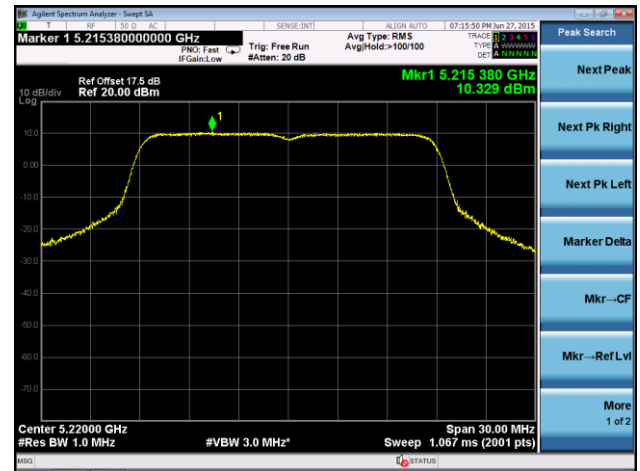

Channel 44 (5220MHz)