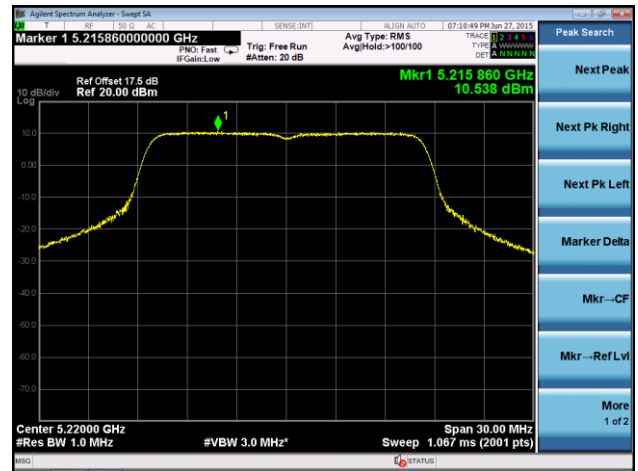

### 802.11ac-VHT80 Power Spectral Density - Ant 1

**Channel 42 (5210MHz)**

**Channel 58 (5290MHz)**

**Channel 106 (5530MHz)**

**Channel 122 (5610MHz)**

**Channel 138 (5690MHz)**

**Channel 155 (5775MHz)**

**802.11a Power Spectral Density - Ant 2**
**Channel 36 (5180MHz)**

**Channel 44 (5220MHz)**

**Channel 48 (5240MHz)**

**Channel 52 (5260MHz)**

**Channel 60 (5300MHz)**

**Channel 64 (5320MHz)**

### Channel 100 (5500MHz)