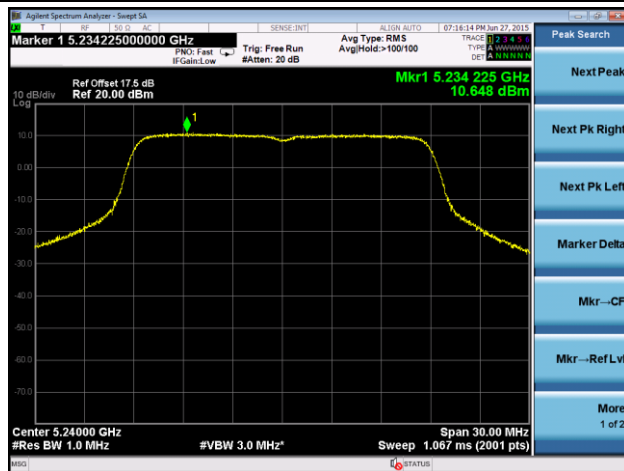

Channel 48 (5240MHz)