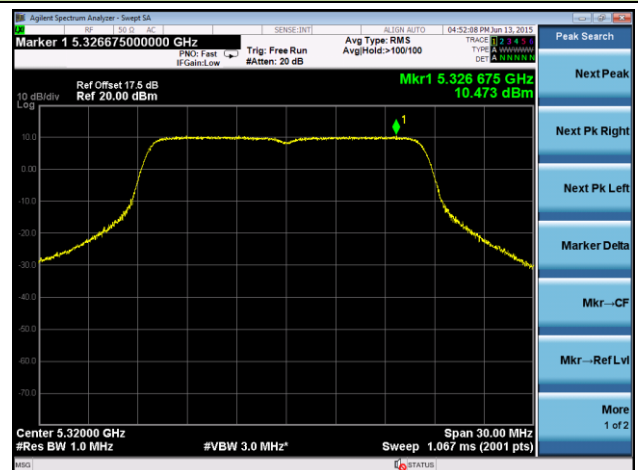

### 802.11ac-VHT80 Power Spectral Density - Ant 1

**Channel 42 (5210MHz)**

**Channel 58 (5290MHz)**

**Channel 106 (5530MHz)**

**Channel 122 (5610MHz)**

**Channel 138 (5690MHz)**

**Channel 155 (5775MHz)**

**802.11a Power Spectral Density - Ant 2**
**Channel 36 (5180MHz)**

**Channel 44 (5220MHz)**

**Channel 48 (5240MHz)**

**Channel 52 (5260MHz)**

**Channel 60 (5300MHz)**

**Channel 64 (5320MHz)**

### Channel 100 (5500MHz)