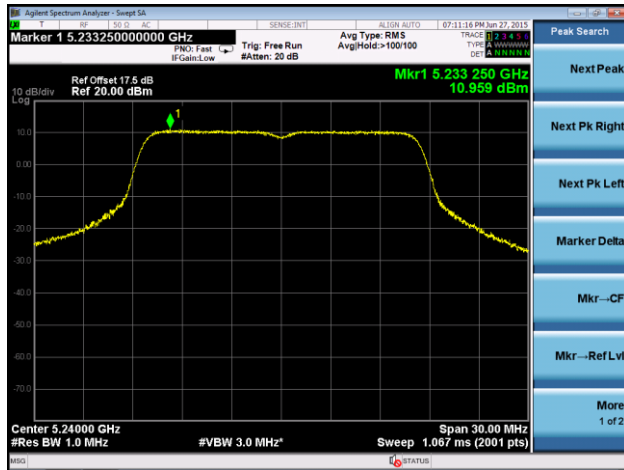

### 802.11ac-VHT80 Power Spectral Density - Ant 1

**Channel 42 (5210MHz)**

**Channel 58 (5290MHz)**

**Channel 106 (5530MHz)**

**Channel 122 (5610MHz)**

**Channel 138 (5690MHz)**

**Channel 155 (5775MHz)**

**802.11a Power Spectral Density - Ant 2**
**Channel 36 (5180MHz)**

**Channel 44 (5220MHz)**

**Channel 48 (5240MHz)**

**Channel 52 (5260MHz)**

**Channel 60 (5300MHz)**

**Channel 64 (5320MHz)**

### Channel 100 (5500MHz)