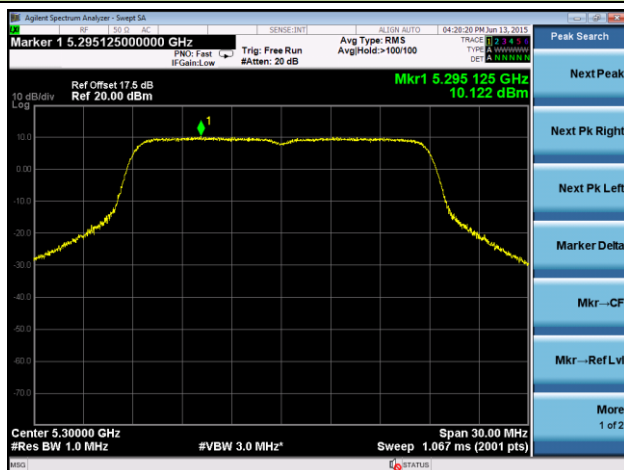

**802.11ac-VHT20 Power Spectral Density - Ant 1**
**Channel 36 (5180MHz)**

**Channel 44 (5220MHz)**

**Channel 48 (5240MHz)**

**Channel 52 (5260MHz)**

**Channel 60 (5300MHz)**

**Channel 64 (5320MHz)**

### Channel 100 (5500MHz)