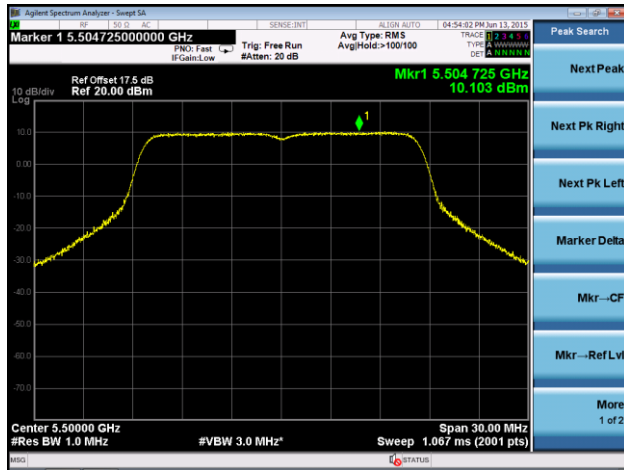

### 802.11ac-VHT80 Power Spectral Density - Ant 1

**Channel 42 (5210MHz)**

**Channel 58 (5290MHz)**

**Channel 106 (5530MHz)**

**Channel 122 (5610MHz)**

**Channel 138 (5690MHz)**

**Channel 155 (5775MHz)**

**802.11a Power Spectral Density - Ant 2**
**Channel 36 (5180MHz)**

**Channel 44 (5220MHz)**

**Channel 48 (5240MHz)**

**Channel 52 (5260MHz)**

**Channel 60 (5300MHz)**

**Channel 64 (5320MHz)**

### Channel 100 (5500MHz)