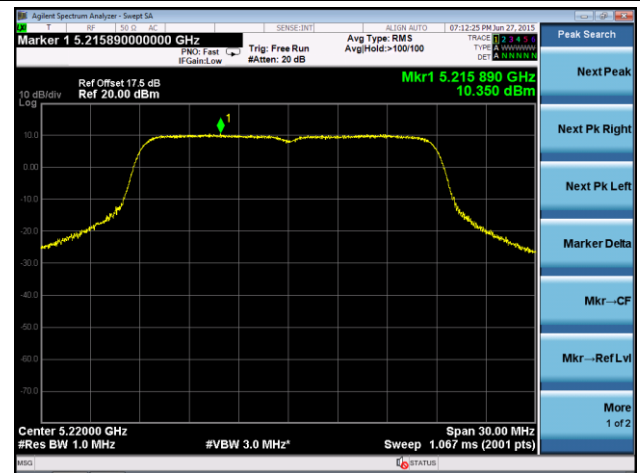

Channel 44 (5220MHz)