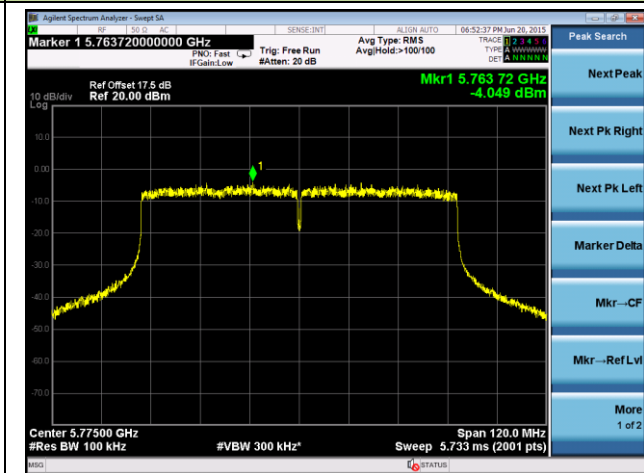

### 802.11ac-VHT80 Power Spectral Density - Ant 1

**Channel 42 (5210MHz)**

**Channel 58 (5290MHz)**

**Channel 106 (5530MHz)**

**Channel 122 (5610MHz)**

**Channel 138 (5690MHz)**

**Channel 155 (5775MHz)**

**802.11a Power Spectral Density - Ant 2**
**Channel 36 (5180MHz)**

**Channel 44 (5220MHz)**

**Channel 48 (5240MHz)**

**Channel 52 (5260MHz)**

**Channel 60 (5300MHz)**

**Channel 64 (5320MHz)**