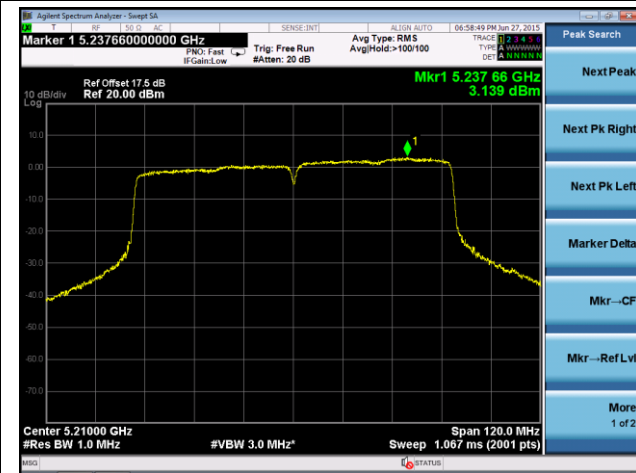

### Channel 144 (5720MHz)

### Channel 149 (5745MHz)

**802.11ac-VHT40 Power Spectral Density - Ant 1**
**Channel 38 (5190MHz)**

**Channel 46 (5230MHz)**

**Channel 54 (5270MHz)**

**Channel 62 (5310MHz)**

**Channel 102 (5510MHz)**

**Channel 110 (5550MHz)**

### 802.11ac-VHT80 Power Spectral Density - Ant 1

**Channel 42 (5210MHz)**

**Channel 58 (5290MHz)**

**Channel 106 (5530MHz)**

**Channel 122 (5610MHz)**

**Channel 138 (5690MHz)**

**Channel 155 (5775MHz)**

**802.11a Power Spectral Density - Ant 2**
**Channel 36 (5180MHz)**