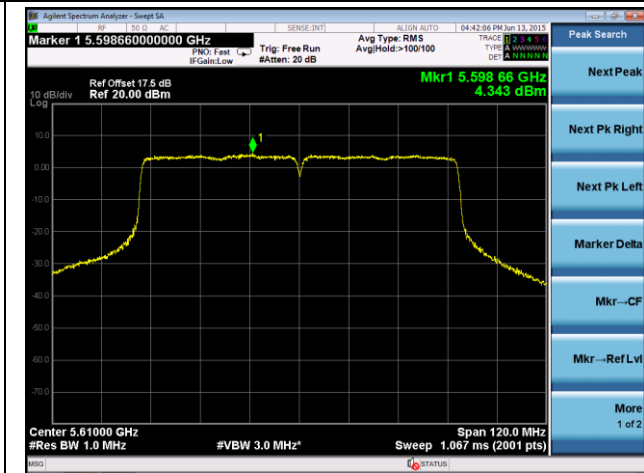

### 802.11ac-VHT80 Power Spectral Density - Ant 1

**Channel 42 (5210MHz)**

**Channel 58 (5290MHz)**

**Channel 106 (5530MHz)**

**Channel 122 (5610MHz)**

**Channel 138 (5690MHz)**

**Channel 155 (5775MHz)**

**802.11a Power Spectral Density - Ant 2**
**Channel 36 (5180MHz)**

**Channel 44 (5220MHz)**

**Channel 48 (5240MHz)**

**Channel 52 (5260MHz)**

**Channel 60 (5300MHz)**

**Channel 64 (5320MHz)**