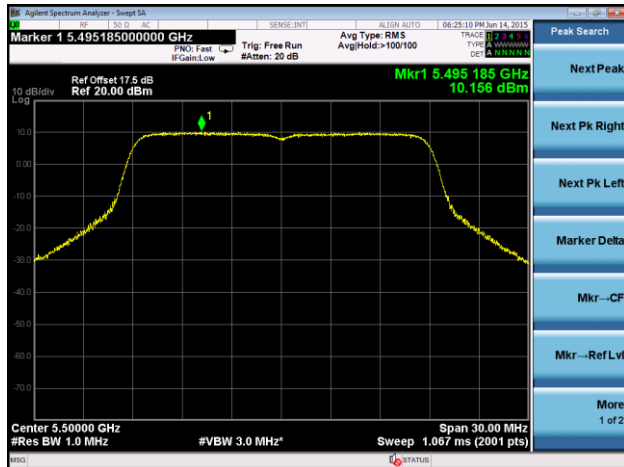

**802.11ac-VHT20 Power Spectral Density - Ant 1**
**Channel 36 (5180MHz)**

**Channel 44 (5220MHz)**

**Channel 48 (5240MHz)**

**Channel 52 (5260MHz)**

**Channel 60 (5300MHz)**

**Channel 64 (5320MHz)**

### Channel 100 (5500MHz)