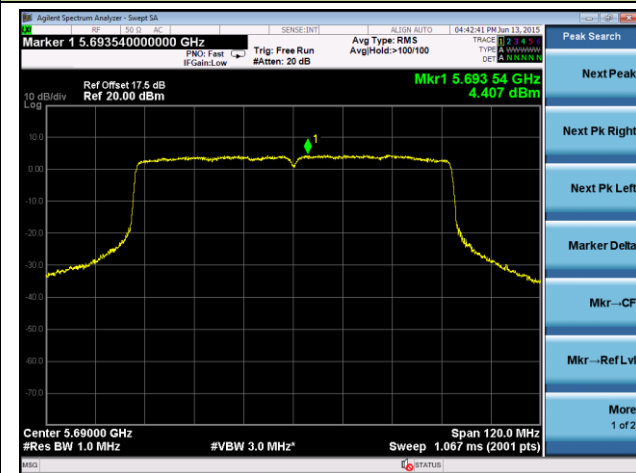

### 802.11ac-VHT80 Power Spectral Density - Ant 1

**Channel 42 (5210MHz)**

**Channel 58 (5290MHz)**

**Channel 106 (5530MHz)**

**Channel 122 (5610MHz)**

**Channel 138 (5690MHz)**

**Channel 155 (5775MHz)**

**802.11a Power Spectral Density - Ant 2**
**Channel 36 (5180MHz)**

**Channel 44 (5220MHz)**

**Channel 48 (5240MHz)**

**Channel 52 (5260MHz)**

**Channel 60 (5300MHz)**

**Channel 64 (5320MHz)**

### Channel 100 (5500MHz)