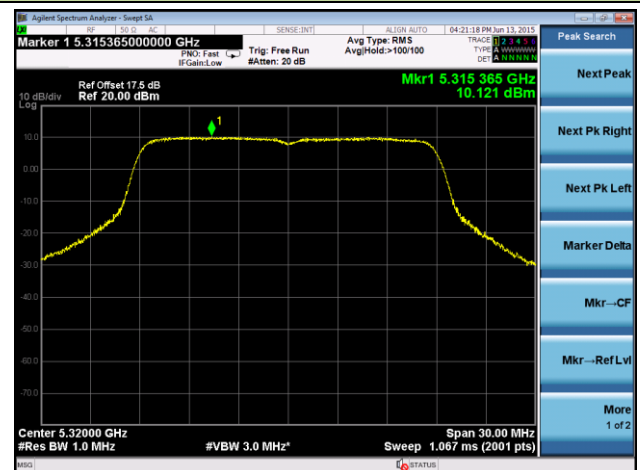

**802.11ac-VHT20 Power Spectral Density - Ant 1**
**Channel 36 (5180MHz)**

**Channel 44 (5220MHz)**

**Channel 48 (5240MHz)**

**Channel 52 (5260MHz)**

**Channel 60 (5300MHz)**

**Channel 64 (5320MHz)**

### Channel 100 (5500MHz)

### Channel 118 (5580MHz)