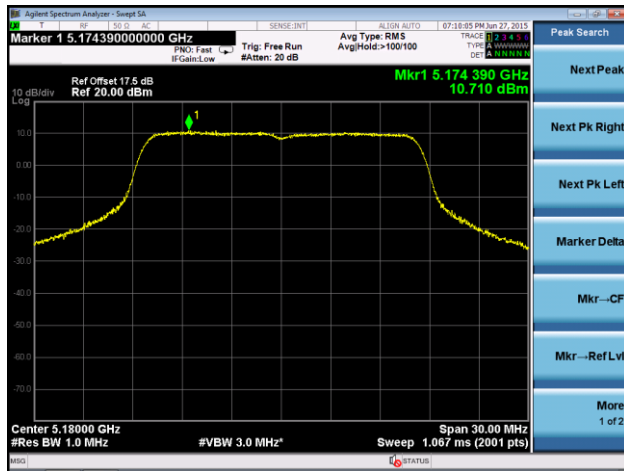

### 802.11ac-VHT80 Power Spectral Density - Ant 1

**Channel 42 (5210MHz)**

**Channel 58 (5290MHz)**

**Channel 106 (5530MHz)**

**Channel 122 (5610MHz)**

**Channel 138 (5690MHz)**

**Channel 155 (5775MHz)**

**802.11a Power Spectral Density - Ant 2**
**Channel 36 (5180MHz)**

**Channel 44 (5220MHz)**

**Channel 48 (5240MHz)**

**Channel 52 (5260MHz)**

**Channel 60 (5300MHz)**

**Channel 64 (5320MHz)**

### Channel 100 (5500MHz)