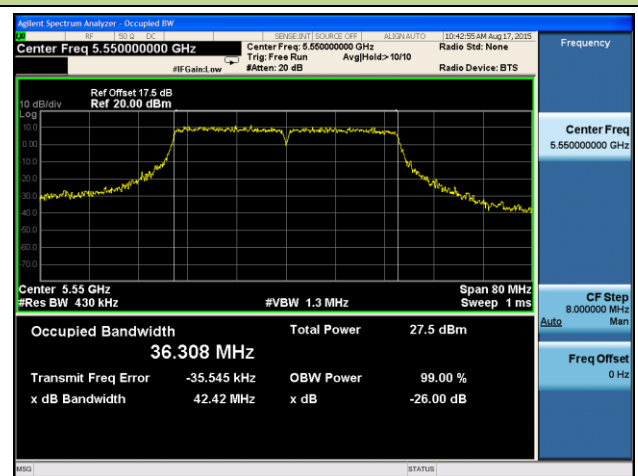

Channel 100 (5500MHz)

Channel 116 (5580MHz)

Channel 120 (5600MHz)

Channel 140 (5700MHz)

Channel 144 (5720MHz)

Channel 149 (5745MHz)

802.11ac-VHT40 26dB Bandwidth & 99% Bandwidth - Ant 1
Channel 38 (5190MHz)

Channel 46 (5230MHz)

Channel 54 (5270MHz)

Channel 62 (5310MHz)

Channel 102 (5510MHz)

Channel 110 (5550MHz)

Channel 118 (5590MHz)

Channel 134 (5670MHz)

Channel 142 (5710MHz)