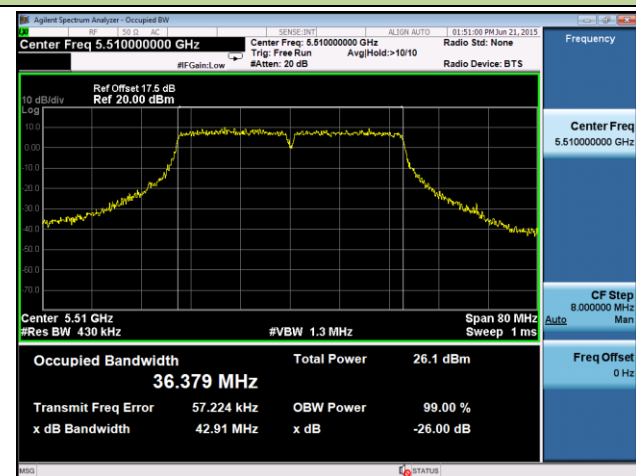

Channel 100 (5500MHz)

Channel 116 (5580MHz)

Channel 120 (5600MHz)

Channel 140 (5700MHz)

Channel 144 (5720MHz)

Channel 149 (5745MHz)

802.11ac-VHT40 26dB Bandwidth & 99% Bandwidth - Ant 1
Channel 38 (5190MHz)

Channel 46 (5230MHz)

Channel 54 (5270MHz)

Channel 62 (5310MHz)

Channel 102 (5510MHz)

Channel 110 (5550MHz)

Channel 118 (5590MHz)

Channel 134 (5670MHz)

Channel 142 (5710MHz)