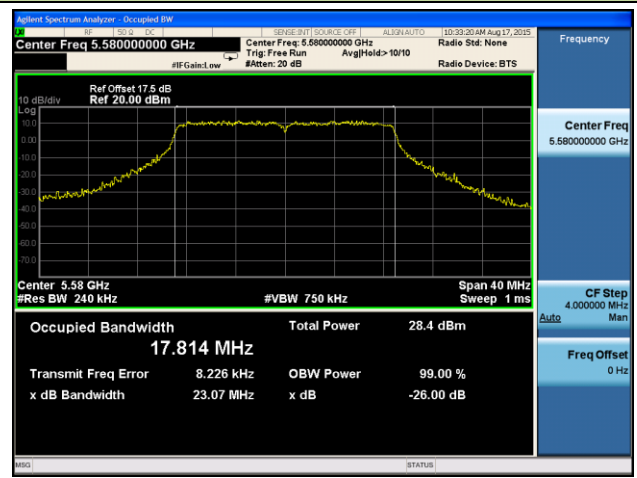

Channel 116 (5580MHz)