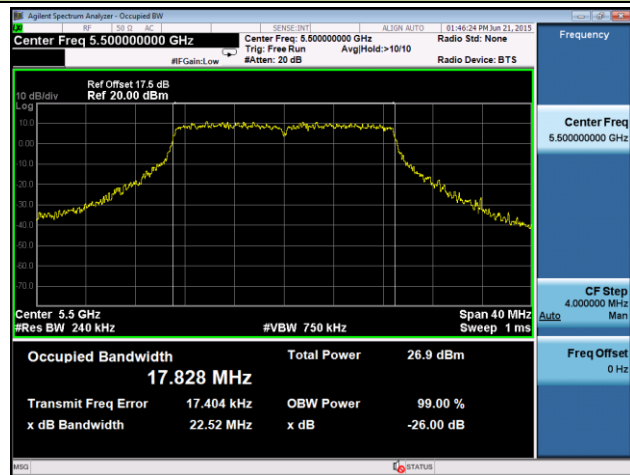

Channel 100 (5500MHz)

Channel 116 (5580MHz)

Channel 120 (5600MHz)

Channel 140 (5700MHz)

Channel 144 (5720MHz)

Channel 149 (5745MHz)

802.11ac-VHT40 26dB Bandwidth & 99% Bandwidth - Ant 1
Channel 38 (5190MHz)

Channel 46 (5230MHz)

Channel 54 (5270MHz)

Channel 62 (5310MHz)

Channel 102 (5510MHz)

Channel 110 (5550MHz)

Channel 118 (5590MHz)

Channel 134 (5670MHz)

Channel 142 (5710MHz)