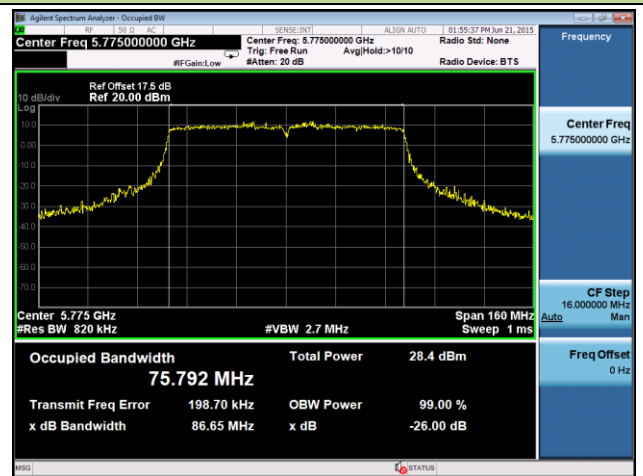

Channel 46 (5230MHz)

Channel 54 (5270MHz)

Channel 62 (5310MHz)

Channel 102 (5510MHz)

Channel 110 (5550MHz)

Channel 118 (5590MHz)

Channel 134 (5670MHz)

Channel 142 (5710MHz)

Channel 151 (5755MHz)

Channel 159 (5795MHz)

802.11ac-VHT80 26dB Bandwidth & 99% Bandwidth - Ant 1
Channel 42 (5210MHz)

Channel 58 (5290MHz)

Channel 106 (5530MHz)

Channel 122 (5610MHz)

Channel 138 (5690MHz)

Channel 155 (5755MHz)