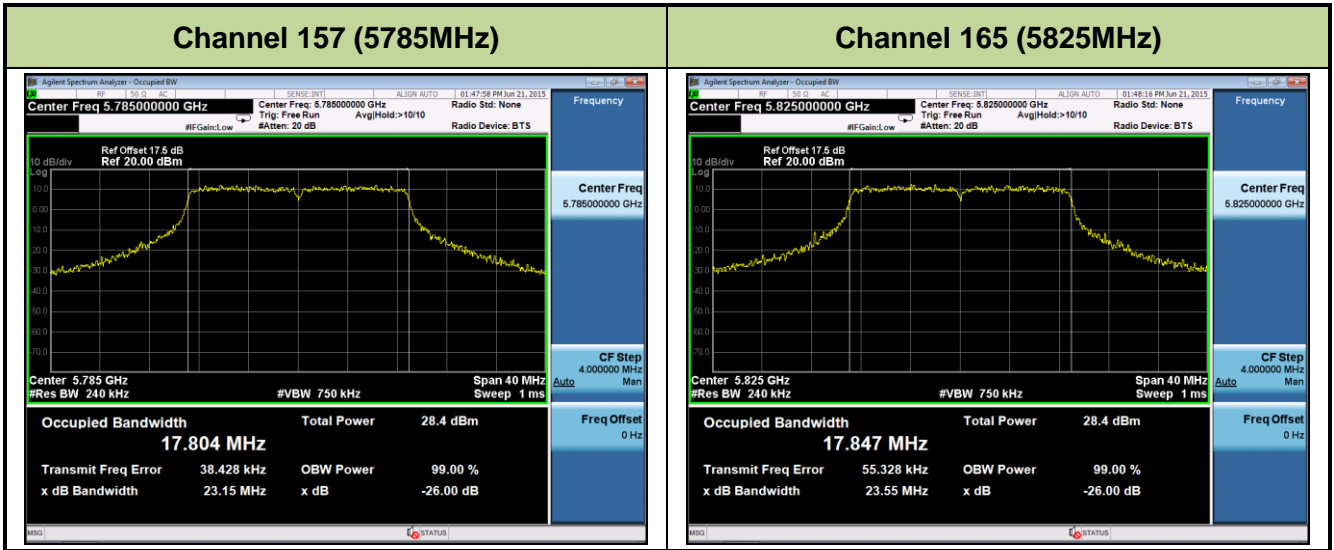

Channel 100 (5500MHz)

Channel 116 (5580MHz)

Channel 120 (5600MHz)

Channel 140 (5700MHz)

Channel 144 (5720MHz)

Channel 149 (5745MHz)

802.11ac-VHT40 26dB Bandwidth & 99% Bandwidth - Ant 1
Channel 38 (5190MHz)