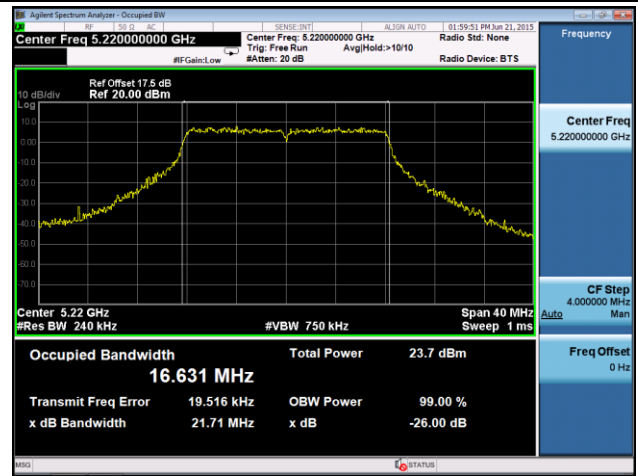

Channel 44 (5220MHz)