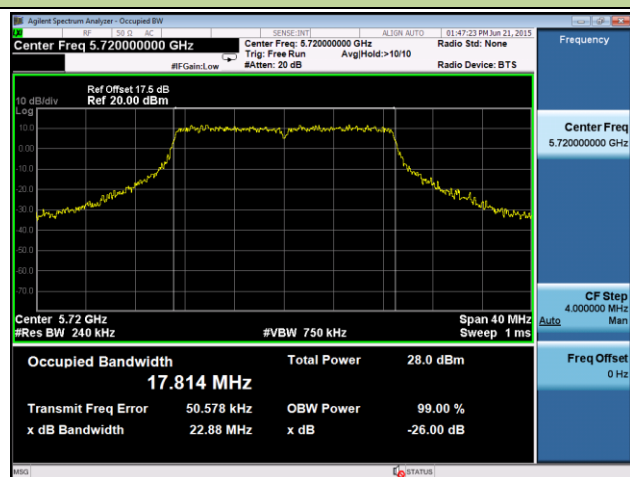

Channel 100 (5500MHz)

Channel 116 (5580MHz)

Channel 120 (5600MHz)

Channel 140 (5700MHz)

Channel 144 (5720MHz)

Channel 149 (5745MHz)

802.11ac-VHT40 26dB Bandwidth & 99% Bandwidth - Ant 1
Channel 38 (5190MHz)

Channel 46 (5230MHz)

Channel 54 (5270MHz)

Channel 62 (5310MHz)

Channel 102 (5510MHz)

Channel 110 (5550MHz)

Channel 118 (5590MHz)

Channel 134 (5670MHz)

Channel 142 (5710MHz)