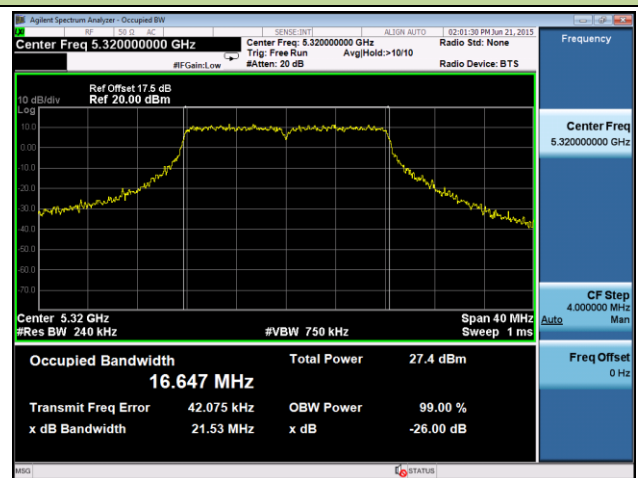

Channel 64 (5320MHz)