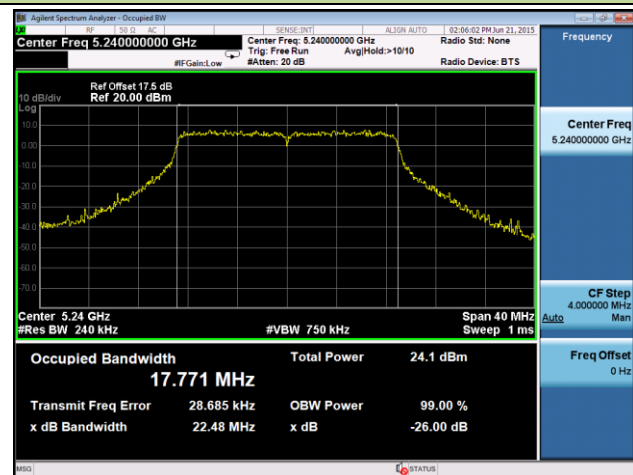

Channel 48 (5240MHz)