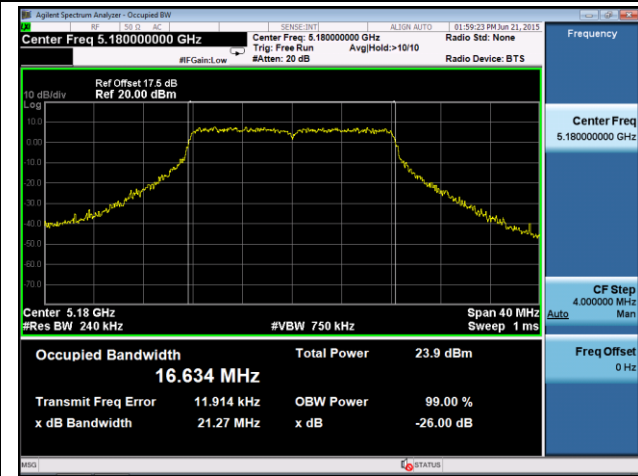

802.11a 26dB Bandwidth & 99% Bandwidth - Ant 2

Channel 36 (5180MHz)