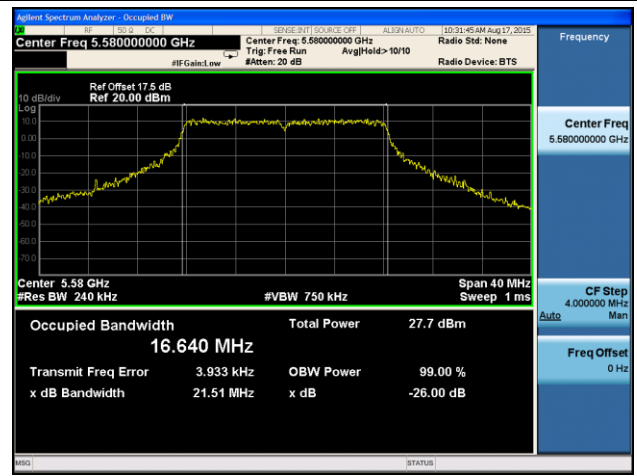

Channel 116 (5580MHz)