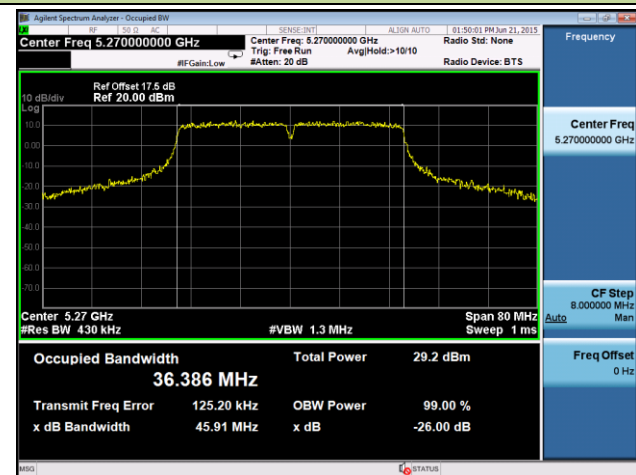

Channel 54 (5270MHz)