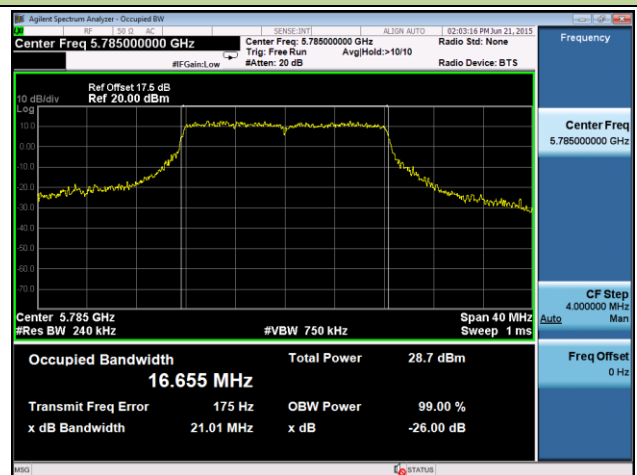

Channel 157 (5785MHz)