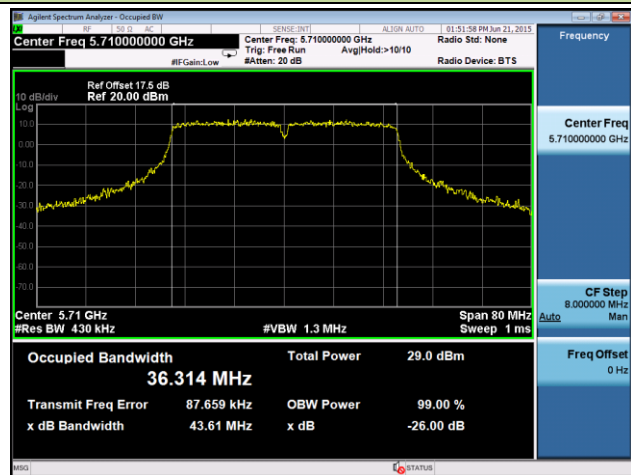

Channel 46 (5230MHz)

Channel 54 (5270MHz)

Channel 62 (5310MHz)

Channel 102 (5510MHz)

Channel 110 (5550MHz)

Channel 118 (5590MHz)

Channel 134 (5670MHz)

Channel 142 (5710MHz)

Channel 151 (5755MHz)

Channel 159 (5795MHz)

802.11ac-VHT80 26dB Bandwidth & 99% Bandwidth - Ant 1
Channel 42 (5210MHz)

Channel 58 (5290MHz)

Channel 106 (5530MHz)

Channel 122 (5610MHz)

Channel 138 (5690MHz)

Channel 155 (5755MHz)