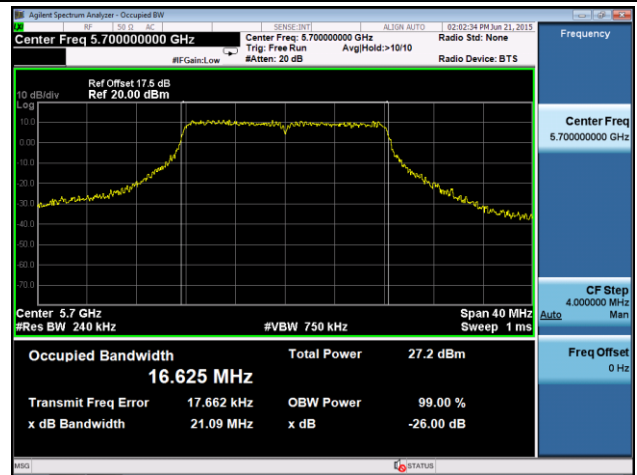

Channel 140 (5700MHz)