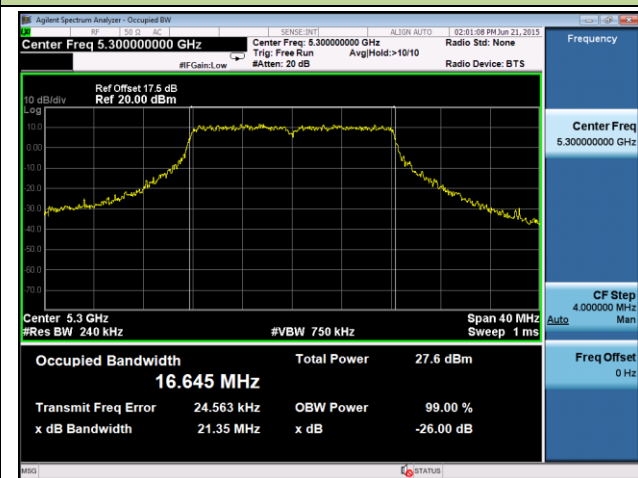

Channel 60 (5300MHz)