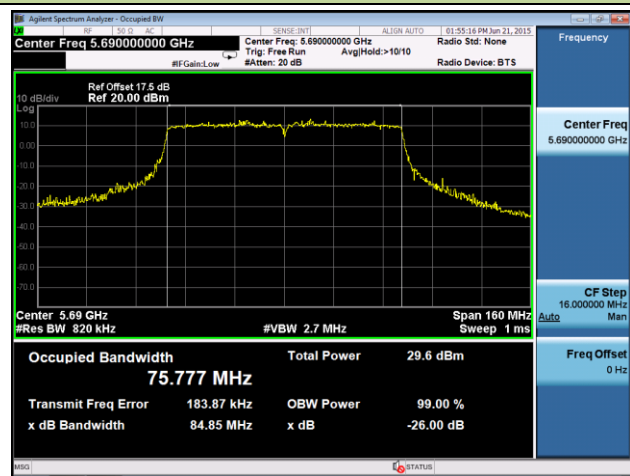

Channel 46 (5230MHz)

Channel 54 (5270MHz)

Channel 62 (5310MHz)

Channel 102 (5510MHz)

Channel 110 (5550MHz)

Channel 118 (5590MHz)

Channel 134 (5670MHz)

Channel 142 (5710MHz)

Channel 151 (5755MHz)

Channel 159 (5795MHz)

802.11ac-VHT80 26dB Bandwidth & 99% Bandwidth - Ant 1
Channel 42 (5210MHz)

Channel 58 (5290MHz)

Channel 106 (5530MHz)

Channel 122 (5610MHz)

Channel 138 (5690MHz)

Channel 155 (5755MHz)