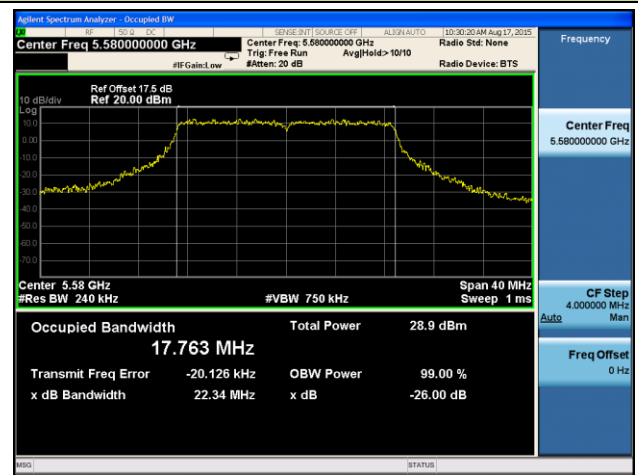

Channel 100 (5500MHz)

Channel 116 (5580MHz)

Channel 120 (5600MHz)

Channel 140 (5700MHz)

Channel 144 (5720MHz)

Channel 149 (5745MHz)

802.11ac-VHT40 26dB Bandwidth & 99% Bandwidth - Ant 1
Channel 38 (5190MHz)

Channel 46 (5230MHz)

Channel 54 (5270MHz)

Channel 62 (5310MHz)

Channel 102 (5510MHz)

Channel 110 (5550MHz)

Channel 118 (5590MHz)

Channel 134 (5670MHz)

Channel 142 (5710MHz)