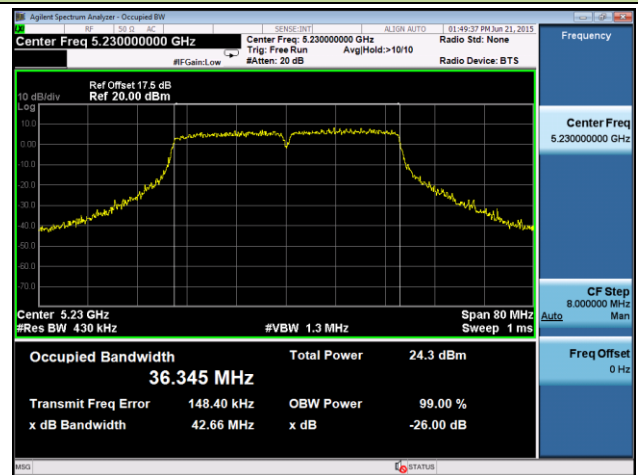

Channel 46 (5230MHz)