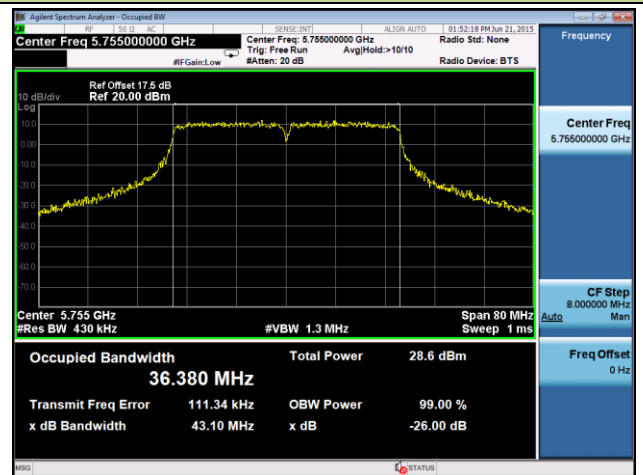

Channel 46 (5230MHz)

Channel 54 (5270MHz)

Channel 62 (5310MHz)

Channel 102 (5510MHz)

Channel 110 (5550MHz)

Channel 118 (5590MHz)

Channel 134 (5670MHz)

Channel 142 (5710MHz)

Channel 151 (5755MHz)

Channel 159 (5795MHz)

802.11ac-VHT80 26dB Bandwidth & 99% Bandwidth - Ant 1
Channel 42 (5210MHz)

Channel 58 (5290MHz)

Channel 106 (5530MHz)

Channel 122 (5610MHz)

Channel 138 (5690MHz)

Channel 155 (5755MHz)