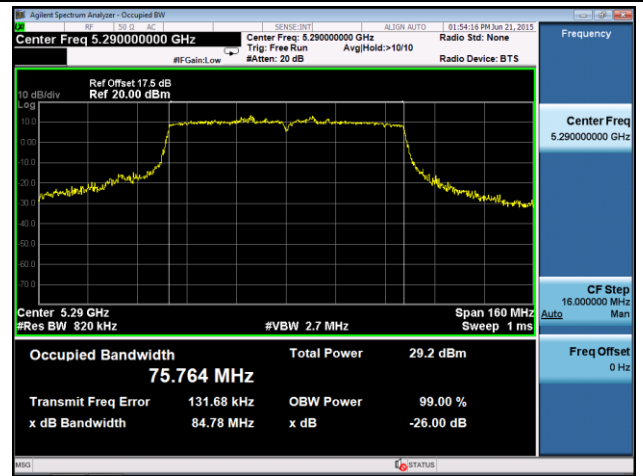

Channel 46 (5230MHz)

Channel 54 (5270MHz)

Channel 62 (5310MHz)

Channel 102 (5510MHz)

Channel 110 (5550MHz)

Channel 118 (5590MHz)

Channel 134 (5670MHz)

Channel 142 (5710MHz)

Channel 151 (5755MHz)

Channel 159 (5795MHz)

802.11ac-VHT80 26dB Bandwidth & 99% Bandwidth - Ant 1
Channel 42 (5210MHz)

Channel 58 (5290MHz)

Channel 106 (5530MHz)

Channel 122 (5610MHz)

Channel 138 (5690MHz)

Channel 155 (5755MHz)