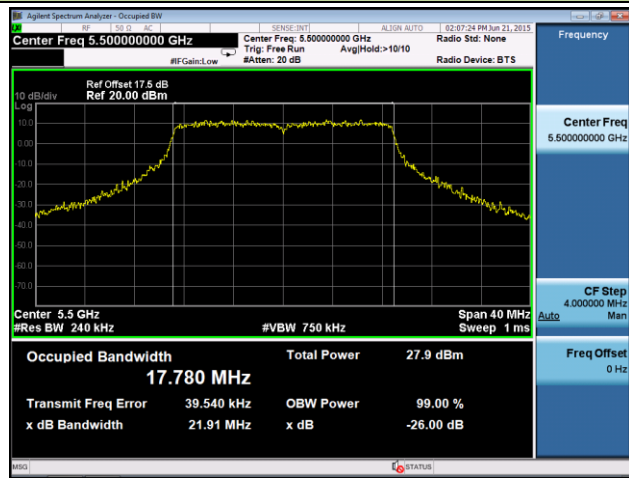

Channel 100 (5500MHz)