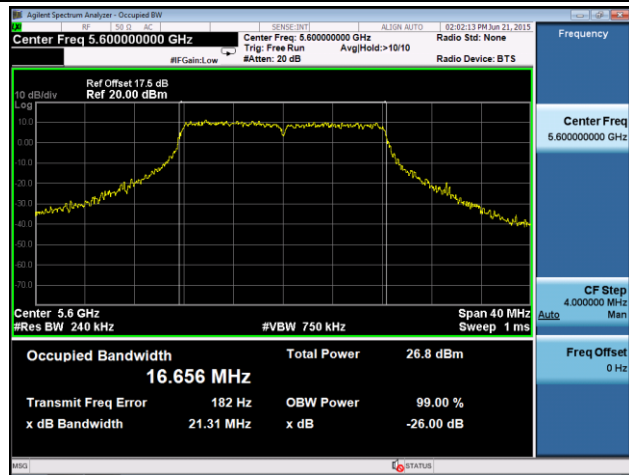

Channel 120 (5600MHz)