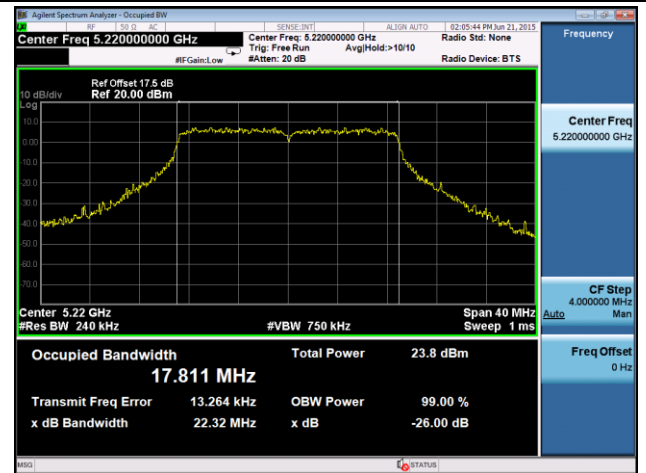

Channel 44 (5220MHz)