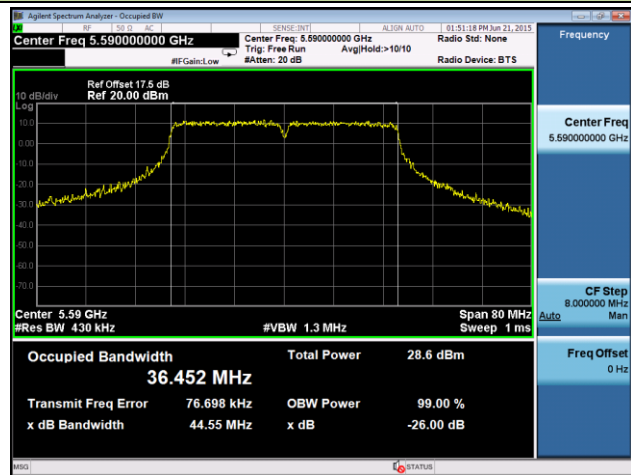

Channel 100 (5500MHz)

Channel 116 (5580MHz)

Channel 120 (5600MHz)

Channel 140 (5700MHz)

Channel 144 (5720MHz)

Channel 149 (5745MHz)

802.11ac-VHT40 26dB Bandwidth & 99% Bandwidth - Ant 1
Channel 38 (5190MHz)

Channel 46 (5230MHz)

Channel 54 (5270MHz)

Channel 62 (5310MHz)

Channel 102 (5510MHz)

Channel 110 (5550MHz)

Channel 118 (5590MHz)

Channel 134 (5670MHz)

Channel 142 (5710MHz)