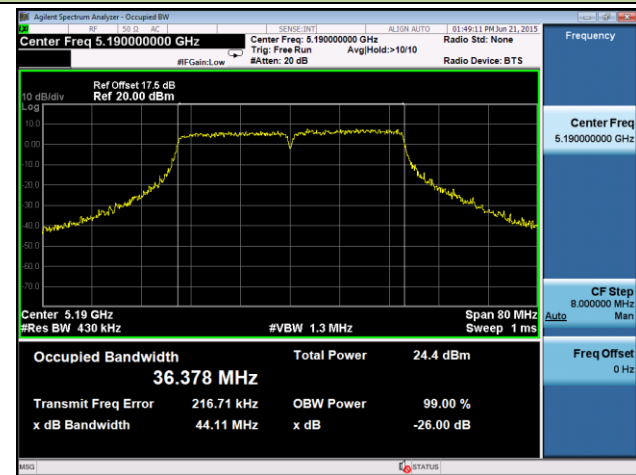

Channel 100 (5500MHz)

Channel 116 (5580MHz)

Channel 120 (5600MHz)

Channel 140 (5700MHz)

Channel 144 (5720MHz)

Channel 149 (5745MHz)

802.11ac-VHT40 26dB Bandwidth & 99% Bandwidth - Ant 1
Channel 38 (5190MHz)