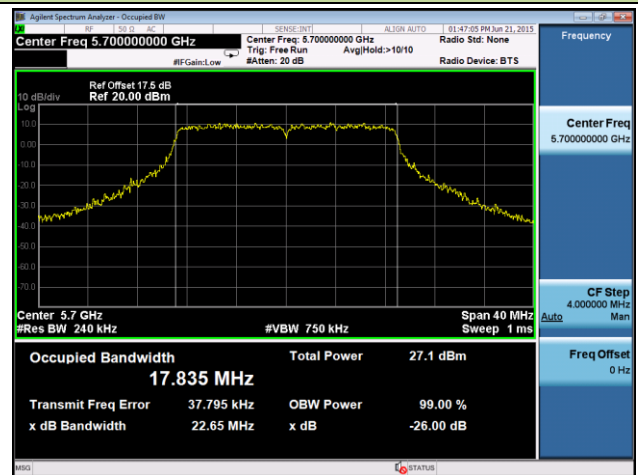

Channel 100 (5500MHz)

Channel 116 (5580MHz)

Channel 120 (5600MHz)

Channel 140 (5700MHz)

Channel 144 (5720MHz)

Channel 149 (5745MHz)

802.11ac-VHT40 26dB Bandwidth & 99% Bandwidth - Ant 1
Channel 38 (5190MHz)

Channel 46 (5230MHz)

Channel 54 (5270MHz)

Channel 62 (5310MHz)

Channel 102 (5510MHz)

Channel 110 (5550MHz)

Channel 118 (5590MHz)

Channel 134 (5670MHz)

Channel 142 (5710MHz)