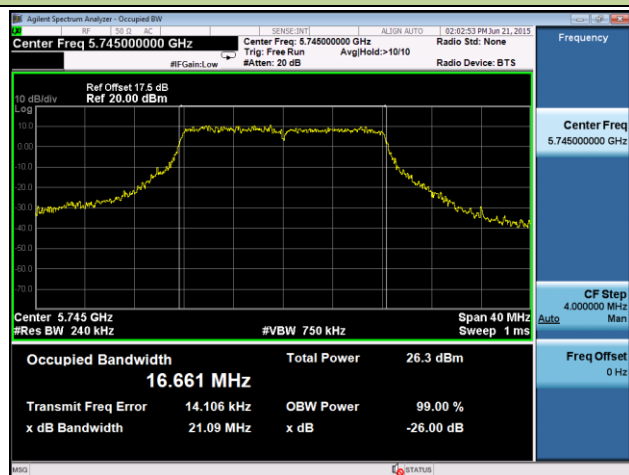

Channel 149 (5745MHz)