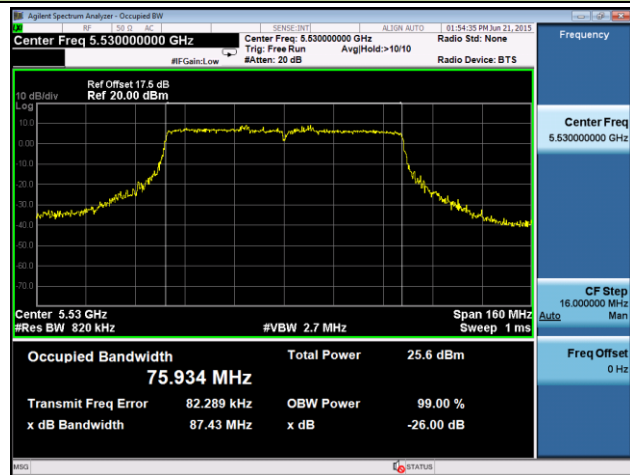

Channel 46 (5230MHz)

Channel 54 (5270MHz)

Channel 62 (5310MHz)

Channel 102 (5510MHz)

Channel 110 (5550MHz)

Channel 118 (5590MHz)

Channel 134 (5670MHz)

Channel 142 (5710MHz)

Channel 151 (5755MHz)

Channel 159 (5795MHz)

802.11ac-VHT80 26dB Bandwidth & 99% Bandwidth - Ant 1
Channel 42 (5210MHz)

Channel 58 (5290MHz)

Channel 106 (5530MHz)

Channel 122 (5610MHz)

Channel 138 (5690MHz)

Channel 155 (5755MHz)