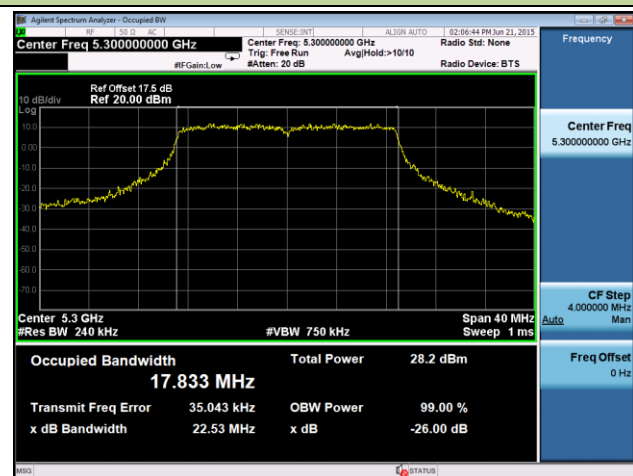

Channel 60 (5300MHz)