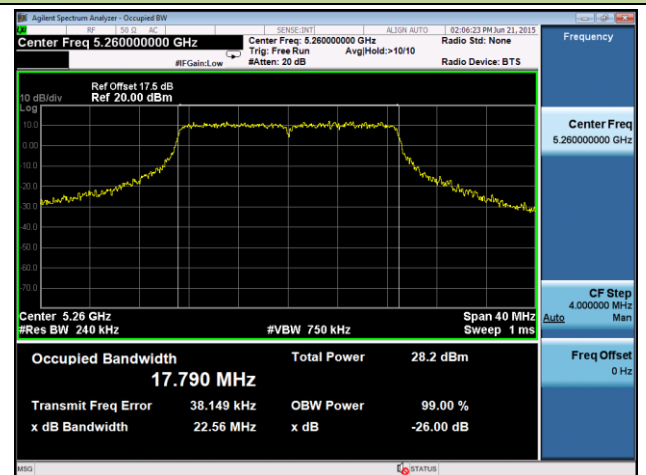

Channel 52 (5260MHz)