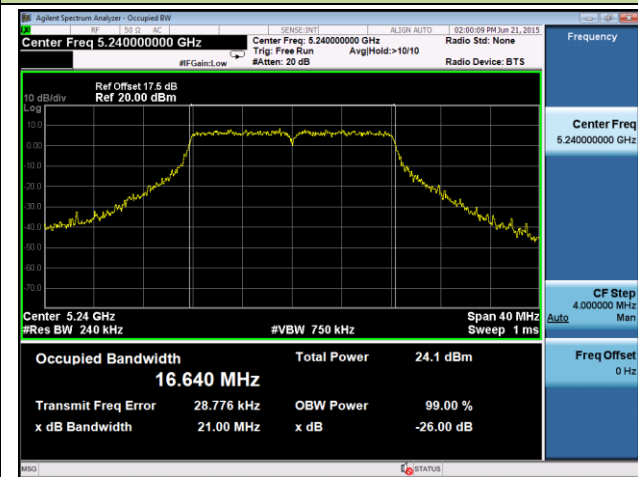

Channel 48 (5240MHz)