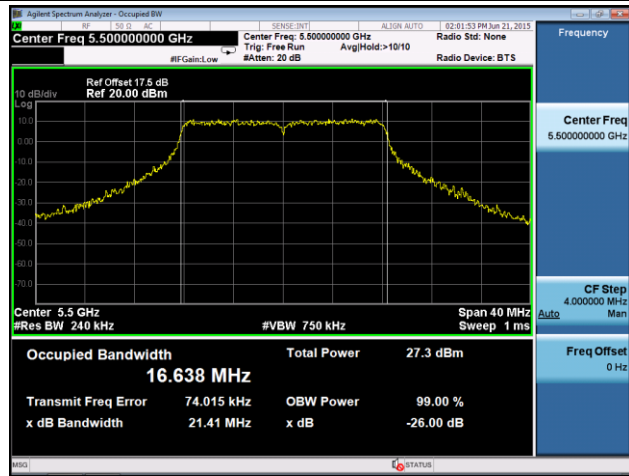

Channel 100 (5500MHz)