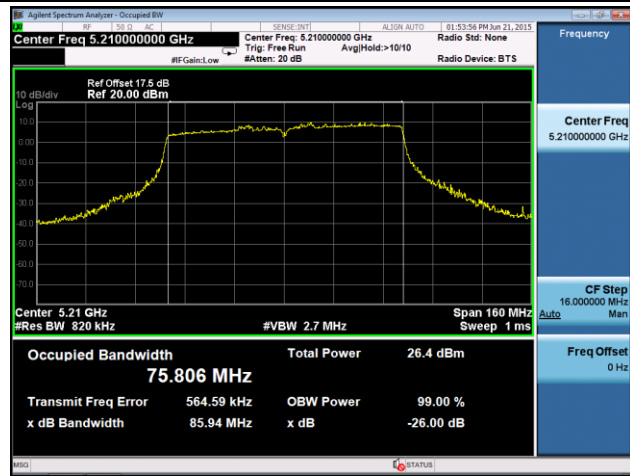

Channel 46 (5230MHz)

Channel 54 (5270MHz)

Channel 62 (5310MHz)

Channel 102 (5510MHz)

Channel 110 (5550MHz)

Channel 118 (5590MHz)

Channel 134 (5670MHz)

Channel 142 (5710MHz)

Channel 151 (5755MHz)

Channel 159 (5795MHz)

802.11ac-VHT80 26dB Bandwidth & 99% Bandwidth - Ant 1
Channel 42 (5210MHz)

Channel 58 (5290MHz)

Channel 106 (5530MHz)

Channel 122 (5610MHz)

Channel 138 (5690MHz)

Channel 155 (5755MHz)