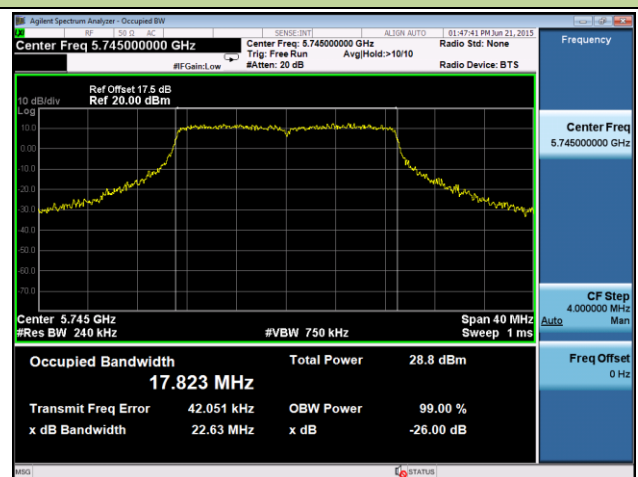

Channel 100 (5500MHz)

Channel 116 (5580MHz)

Channel 120 (5600MHz)

Channel 140 (5700MHz)

Channel 144 (5720MHz)

Channel 149 (5745MHz)

802.11ac-VHT40 26dB Bandwidth & 99% Bandwidth - Ant 1
Channel 38 (5190MHz)

Channel 46 (5230MHz)

Channel 54 (5270MHz)

Channel 62 (5310MHz)

Channel 102 (5510MHz)

Channel 110 (5550MHz)

Channel 118 (5590MHz)

Channel 134 (5670MHz)

Channel 142 (5710MHz)