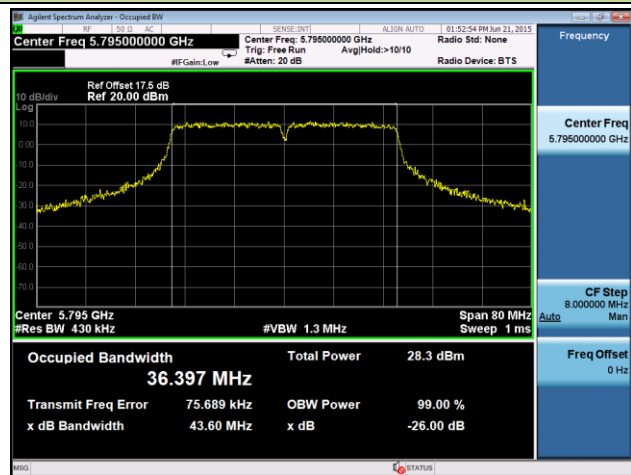

Channel 46 (5230MHz)

Channel 54 (5270MHz)

Channel 62 (5310MHz)

Channel 102 (5510MHz)

Channel 110 (5550MHz)

Channel 118 (5590MHz)

Channel 134 (5670MHz)

Channel 142 (5710MHz)

Channel 151 (5755MHz)

Channel 159 (5795MHz)

802.11ac-VHT80 26dB Bandwidth & 99% Bandwidth - Ant 1
Channel 42 (5210MHz)

Channel 58 (5290MHz)

Channel 106 (5530MHz)

Channel 122 (5610MHz)

Channel 138 (5690MHz)

Channel 155 (5755MHz)