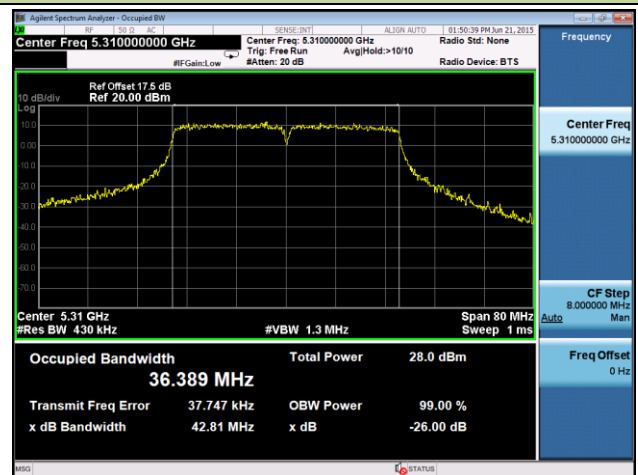

Channel 100 (5500MHz)

Channel 116 (5580MHz)

Channel 120 (5600MHz)

Channel 140 (5700MHz)

Channel 144 (5720MHz)

Channel 149 (5745MHz)

802.11ac-VHT40 26dB Bandwidth & 99% Bandwidth - Ant 1
Channel 38 (5190MHz)

Channel 46 (5230MHz)

Channel 54 (5270MHz)

Channel 62 (5310MHz)

Channel 102 (5510MHz)

Channel 110 (5550MHz)

Channel 118 (5590MHz)

Channel 134 (5670MHz)

Channel 142 (5710MHz)