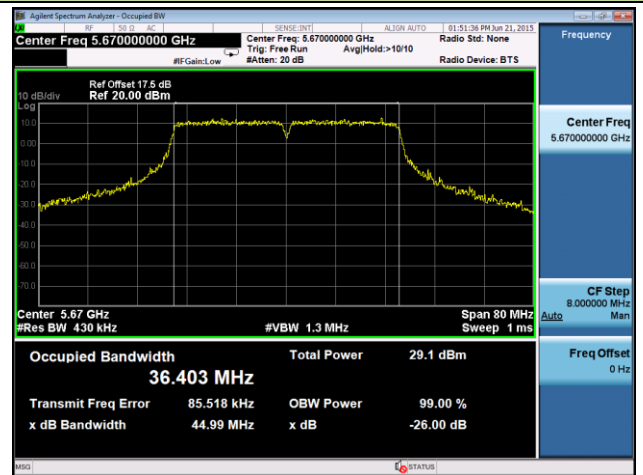

Channel 100 (5500MHz)

Channel 116 (5580MHz)

Channel 120 (5600MHz)

Channel 140 (5700MHz)

Channel 144 (5720MHz)

Channel 149 (5745MHz)

802.11ac-VHT40 26dB Bandwidth & 99% Bandwidth - Ant 1
Channel 38 (5190MHz)

Channel 46 (5230MHz)

Channel 54 (5270MHz)

Channel 62 (5310MHz)

Channel 102 (5510MHz)

Channel 110 (5550MHz)

Channel 118 (5590MHz)

Channel 134 (5670MHz)

Channel 142 (5710MHz)