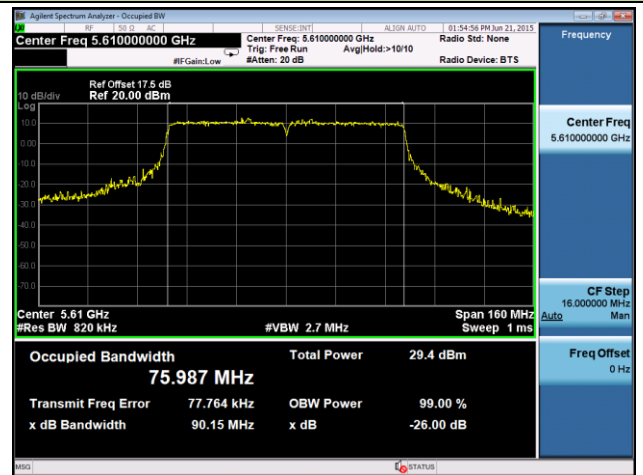

Channel 46 (5230MHz)

Channel 54 (5270MHz)

Channel 62 (5310MHz)

Channel 102 (5510MHz)

Channel 110 (5550MHz)

Channel 118 (5590MHz)

Channel 134 (5670MHz)

Channel 142 (5710MHz)

Channel 151 (5755MHz)

Channel 159 (5795MHz)

802.11ac-VHT80 26dB Bandwidth & 99% Bandwidth - Ant 1
Channel 42 (5210MHz)

Channel 58 (5290MHz)

Channel 106 (5530MHz)

Channel 122 (5610MHz)

Channel 138 (5690MHz)

Channel 155 (5755MHz)