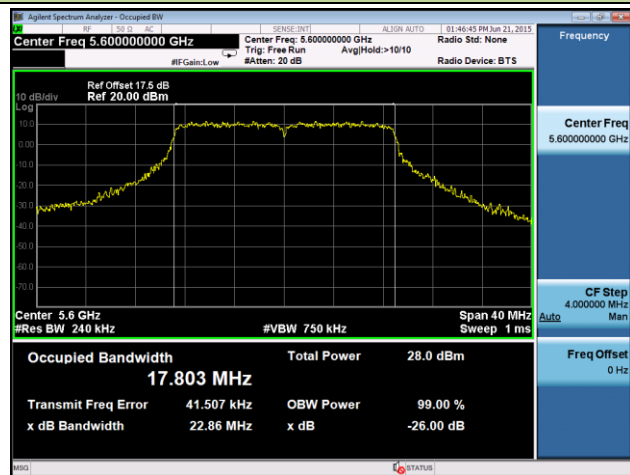

Channel 100 (5500MHz)

Channel 116 (5580MHz)

Channel 120 (5600MHz)

Channel 140 (5700MHz)

Channel 144 (5720MHz)

Channel 149 (5745MHz)

802.11ac-VHT40 26dB Bandwidth & 99% Bandwidth - Ant 1
Channel 38 (5190MHz)

Channel 46 (5230MHz)

Channel 54 (5270MHz)

Channel 62 (5310MHz)

Channel 102 (5510MHz)

Channel 110 (5550MHz)

Channel 118 (5590MHz)

Channel 134 (5670MHz)

Channel 142 (5710MHz)