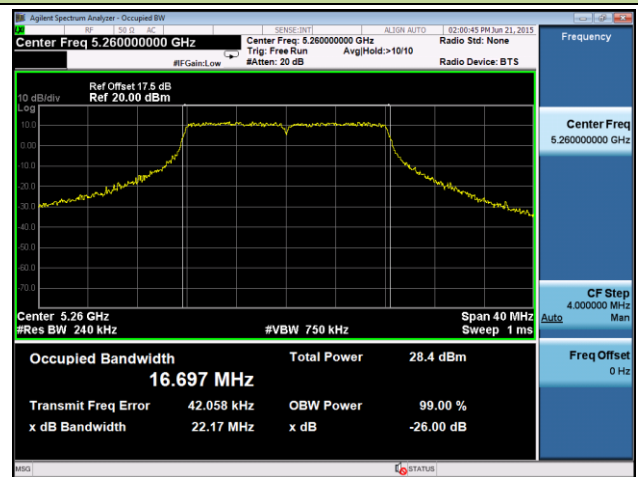

Channel 52 (5260MHz)