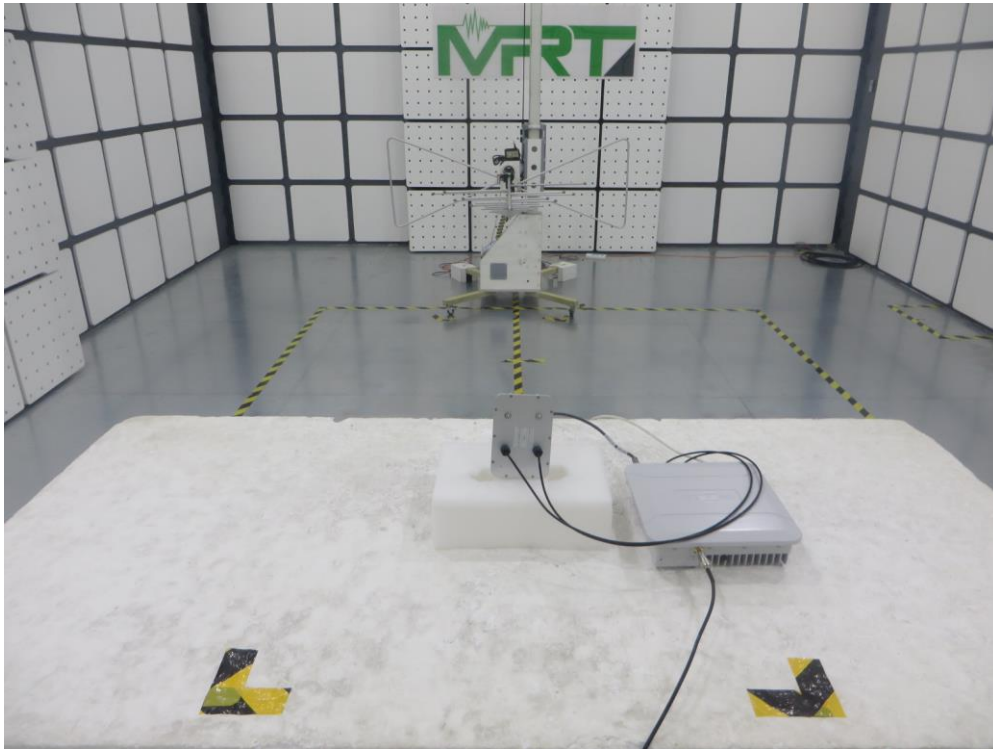

FCC Part 15E Test Setup Photo

Description: Front View of Conducted Emission Test Setup (Directional Antenna)

Description: Back View of Conducted Emission Test Setup (Directional Antenna)

Description: Radiated Spurious Emission Test Setup for 30MHz ~ 1GHz (Directional Antenna)

Description: Radiated Spurious Emission Test Setup for 1GHz ~ 18GHz (Directional Antenna)

Description: Radiated Spurious Emission Test Setup for 30MHz ~ 1GHz (Omni Antenna)

Description: Radiated Spurious Emission Test Setup for 1GHz ~ 18GHz (Omni Antenna)