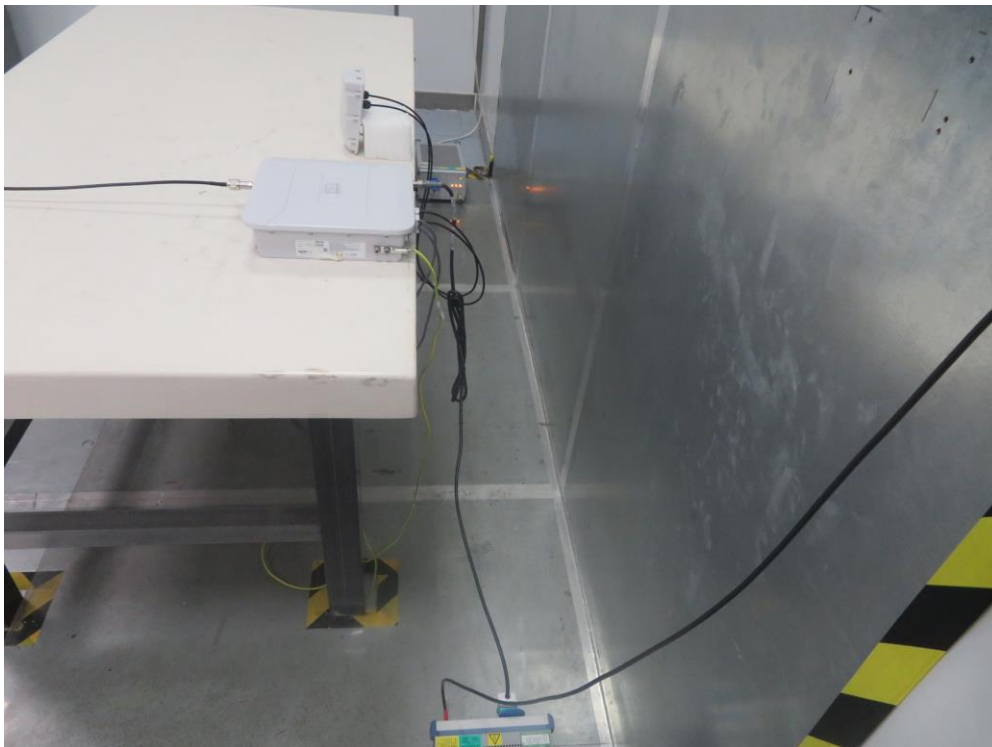

FCC Part 15E Test Setup Photo

Description: Front View of Conducted Emission Test Setup (Directional Antenna)

Description: Back View of Conducted Emission Test Setup (Directional Antenna)

Description: Radiated Spurious Emission Test Setup for 30MHz ~ 1GHz (Directional Antenna)

Description: Radiated Spurious Emission Test Setup for 1GHz ~ 18GHz (Directional Antenna)

Description: Radiated Spurious Emission Test Setup for 30MHz ~ 1GHz (Omni Antenna)

Description: Radiated Spurious Emission Test Setup for 1GHz ~ 18GHz (Omni Antenna)