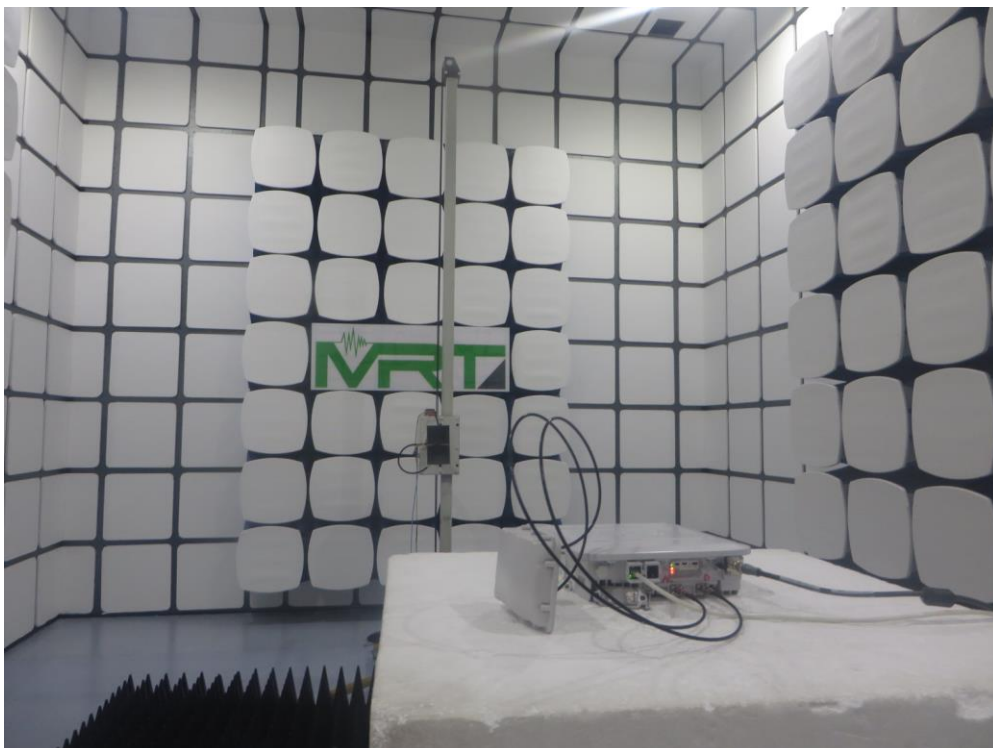

FCC Part 15E Test Setup Photo

Description: Front View of Conducted Emission Test Setup (Directional Antenna)

Description: Back View of Conducted Emission Test Setup (Directional Antenna)

Description: Radiated Spurious Emission Test Setup for 30MHz ~ 1GHz (Directional Antenna)

Description: Radiated Spurious Emission Test Setup for 1GHz ~ 18GHz (Directional Antenna)

Description: Radiated Spurious Emission Test Setup for 30MHz ~ 1GHz (Omni Antenna)

Description: Radiated Spurious Emission Test Setup for 1GHz ~ 18GHz (Omni Antenna)