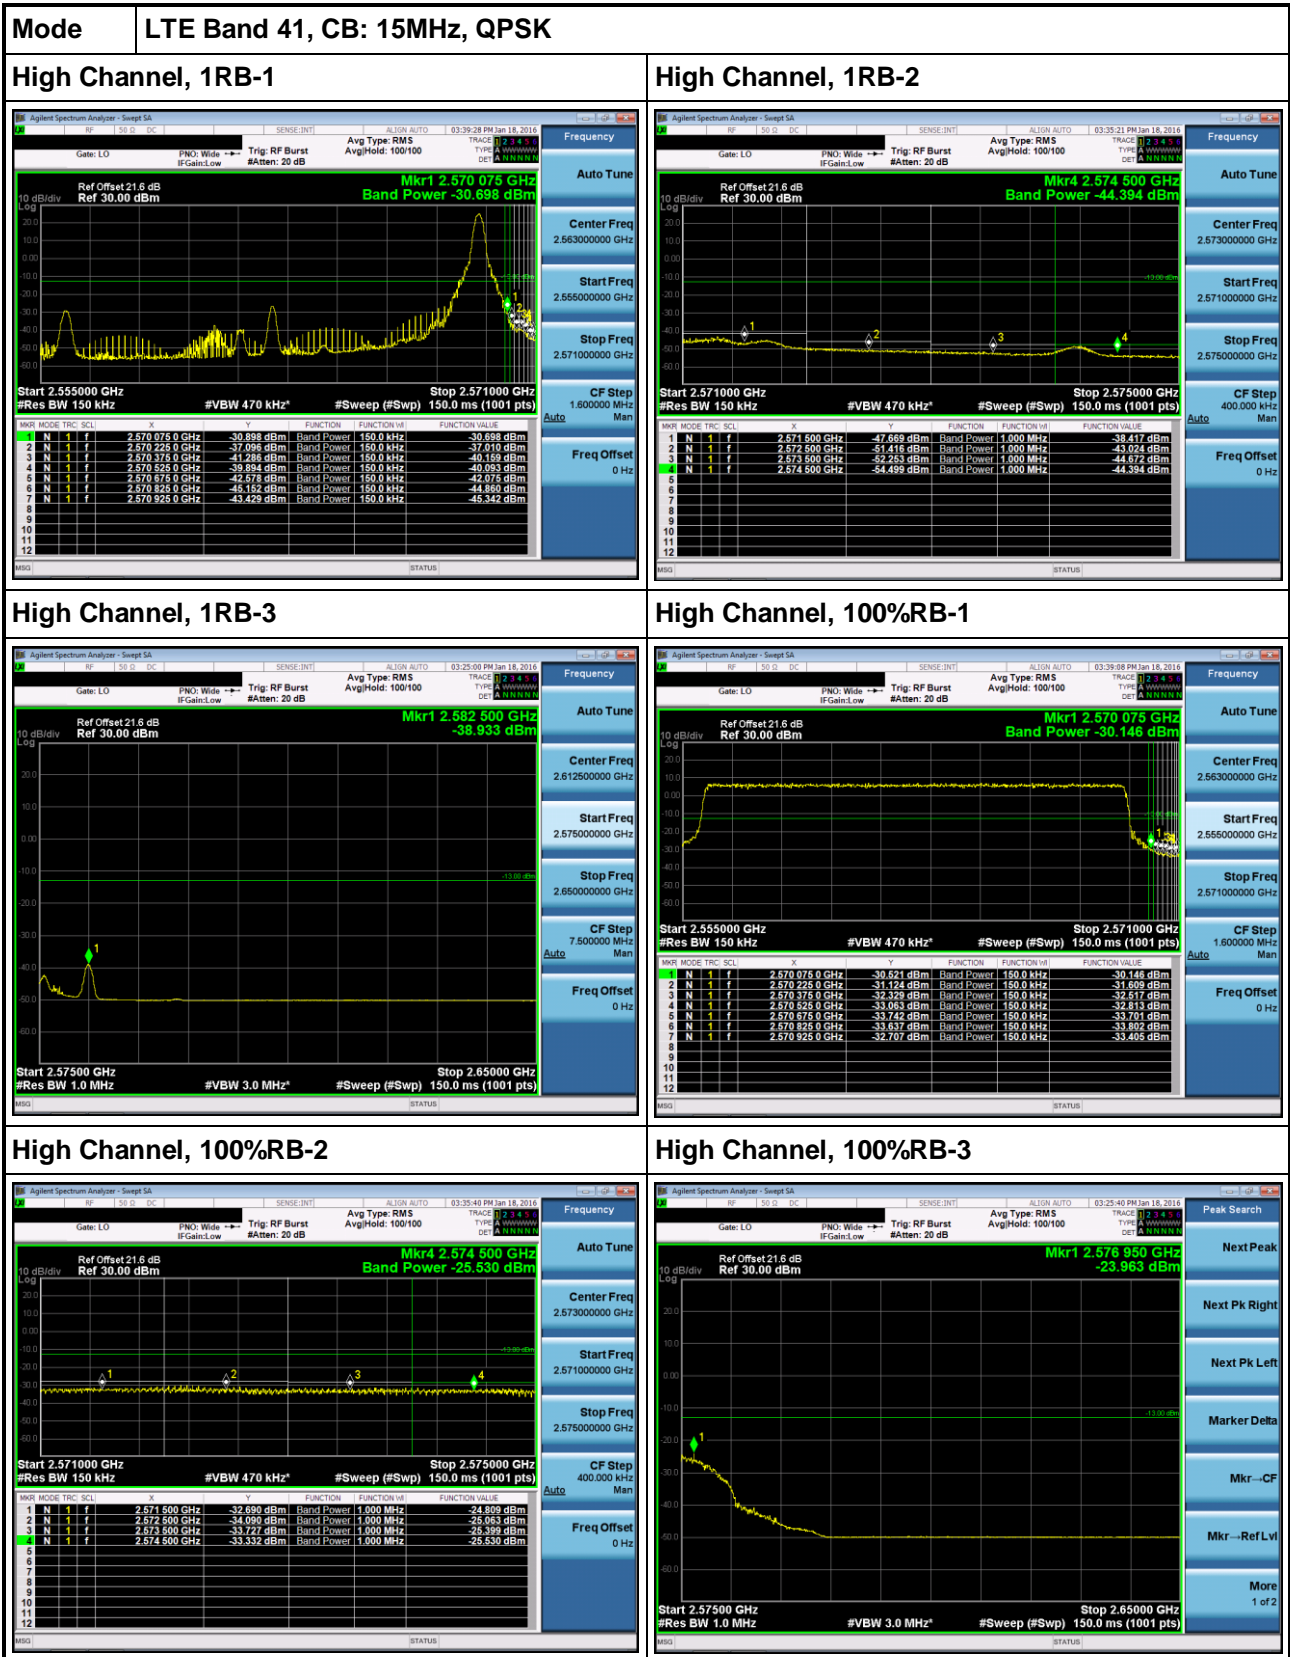

LTE Band 41, CB: 15MHz

Mode LTE Band 41, CB: 15MHz, 64QAM

Low Channel, 1RB-1

Low Channel, 1RB-2

Low Channel, 1RB-3

Low Channel, 100%RB-1

Low Channel, 100%RB-2

Low Channel, 100%RB-3