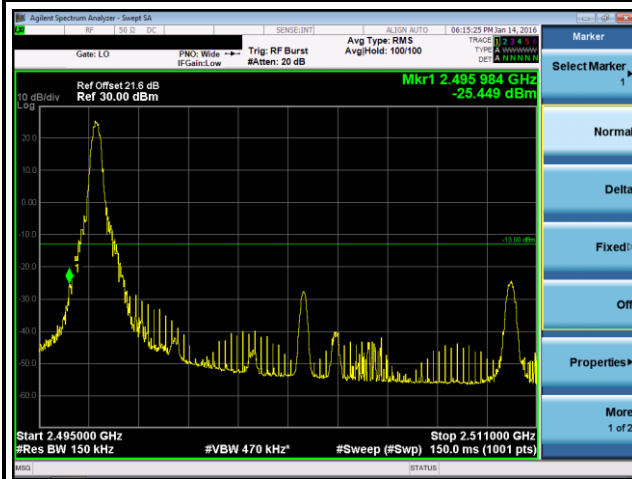

LTE Band 41, CB: 15MHz

Mode LTE Band 41, CB: 15MHz, 64QAM

Low Channel, 1RB-1

Low Channel, 1RB-2

Low Channel, 1RB-3

Low Channel, 100%RB-1

Low Channel, 100%RB-2

Low Channel, 100%RB-3