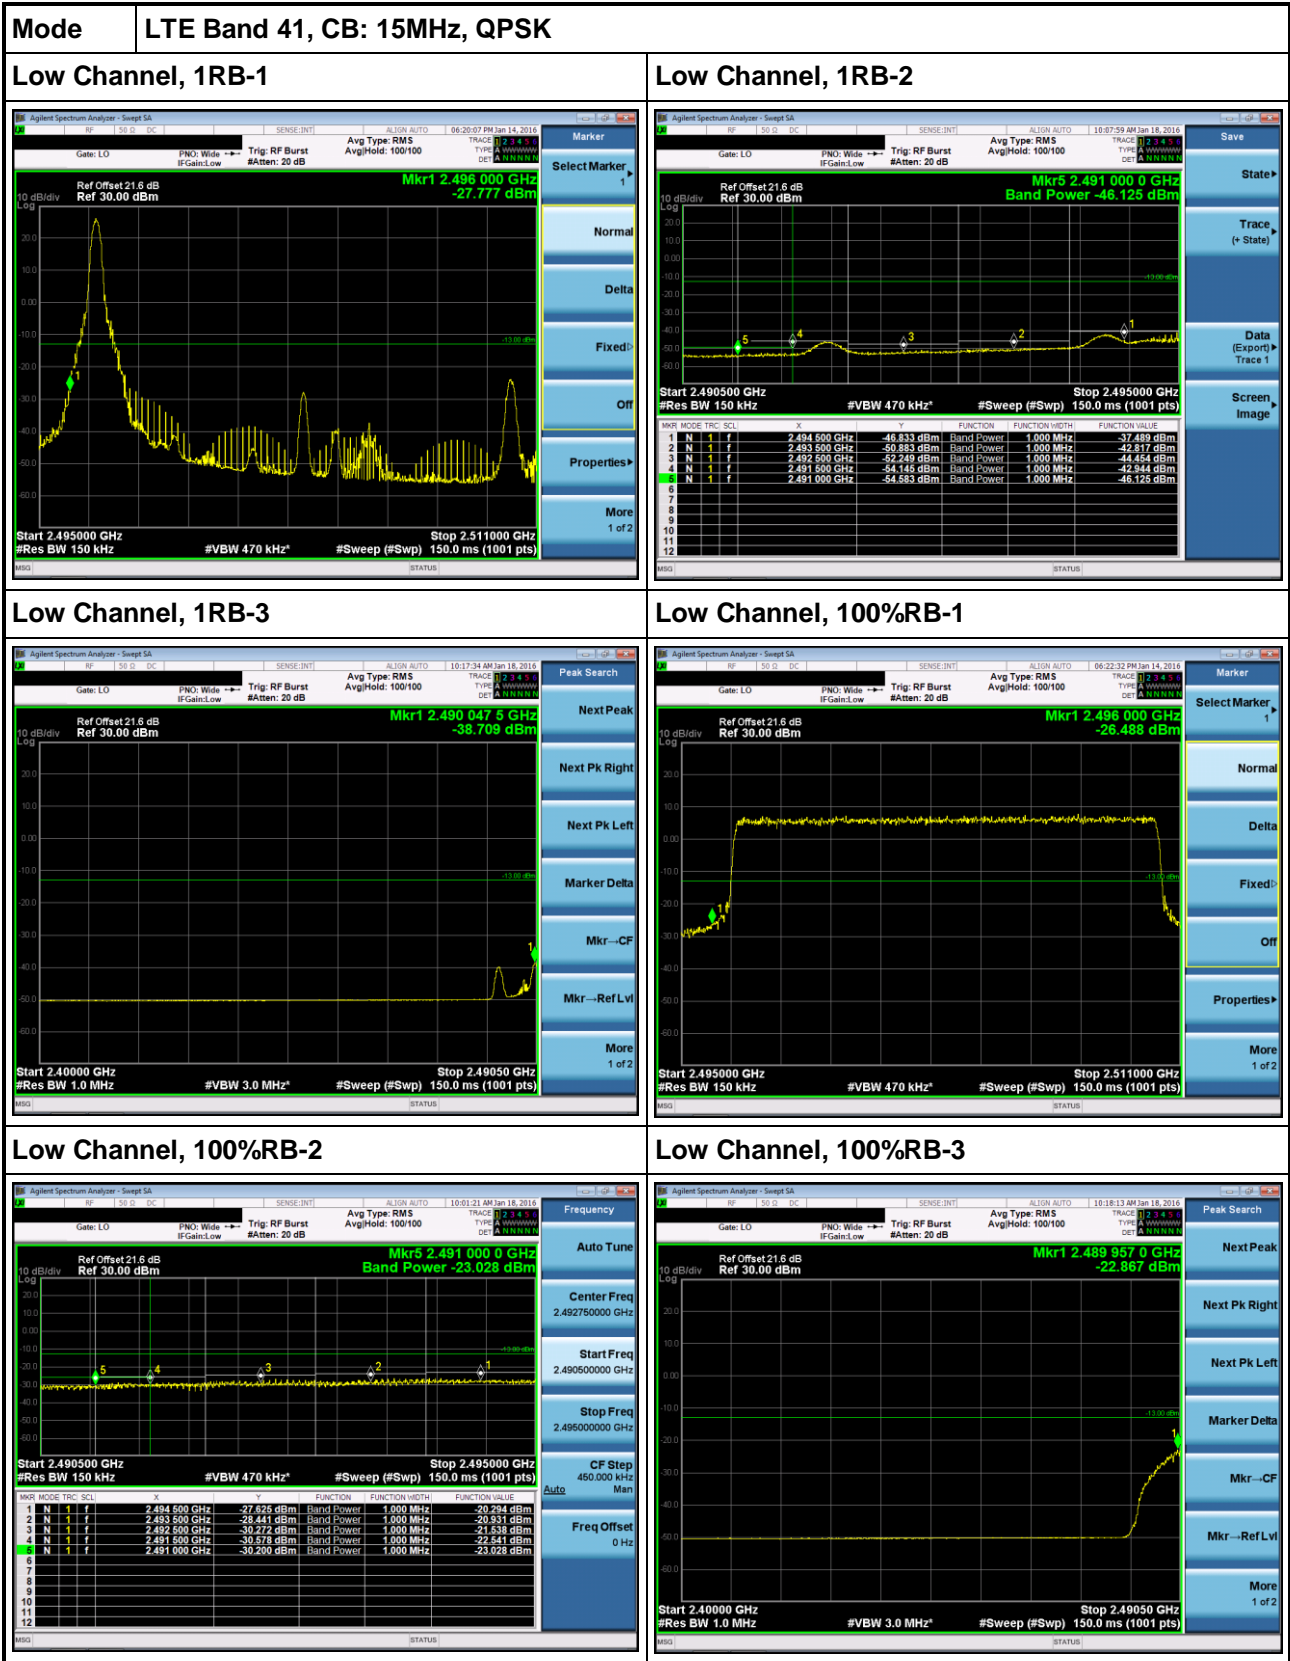

LTE Band 41, CB: 15MHz

Mode LTE Band 41, CB: 15MHz, 64QAM

Low Channel, 1RB-1

Low Channel, 1RB-2

Low Channel, 1RB-3

Low Channel, 100%RB-1

Low Channel, 100%RB-2

Low Channel, 100%RB-3