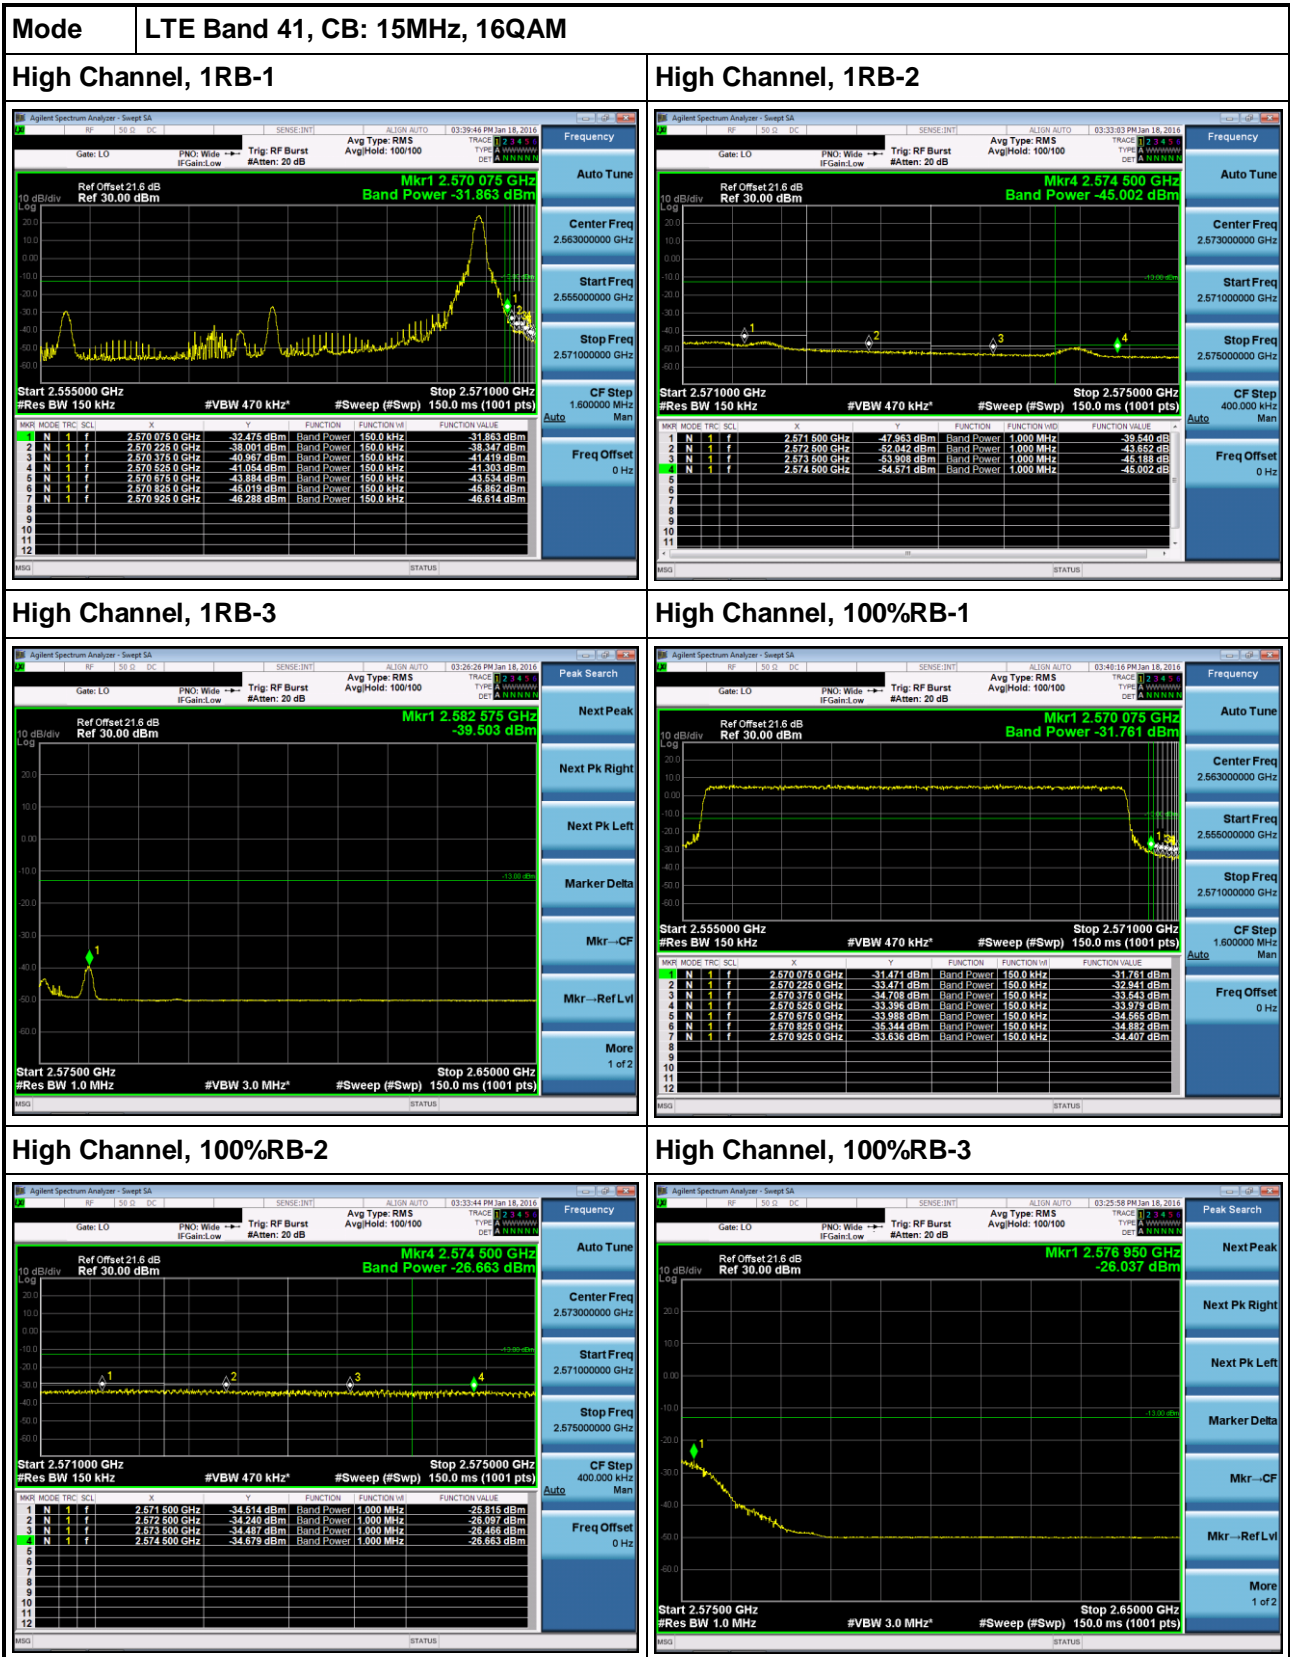

LTE Band 41, CB: 15MHz

Mode LTE Band 41, CB: 15MHz, 64QAM

Low Channel, 1RB-1

Low Channel, 1RB-2

Low Channel, 1RB-3

Low Channel, 100%RB-1

Low Channel, 100%RB-2

Low Channel, 100%RB-3