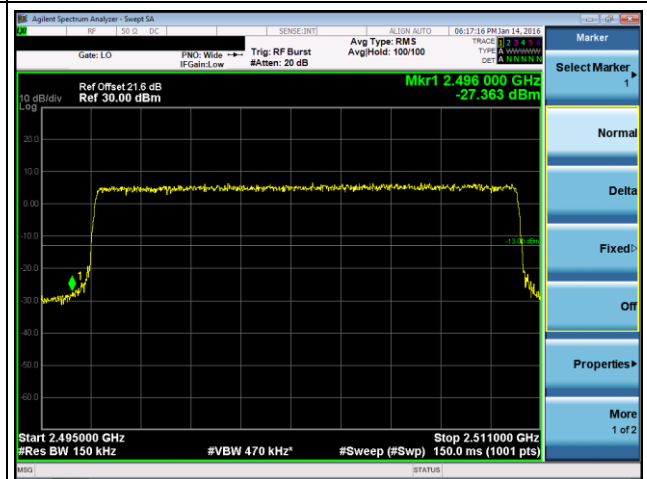

LTE Band 41, CB: 15MHz

Mode LTE Band 41, CB: 15MHz, 64QAM

Low Channel, 1RB-1

Low Channel, 1RB-2

Low Channel, 1RB-3

Low Channel, 100%RB-1

Low Channel, 100%RB-2

Low Channel, 100%RB-3