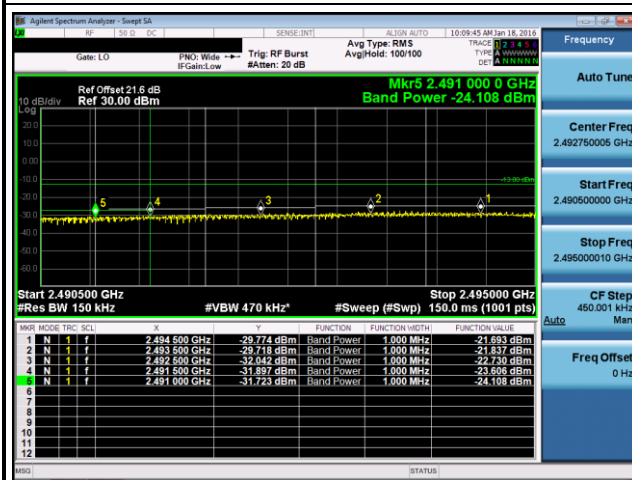

LTE Band 41, CB: 15MHz

Mode LTE Band 41, CB: 15MHz, 64QAM

Low Channel, 1RB-1

Low Channel, 1RB-2

Low Channel, 1RB-3

Low Channel, 100%RB-1

Low Channel, 100%RB-2

Low Channel, 100%RB-3