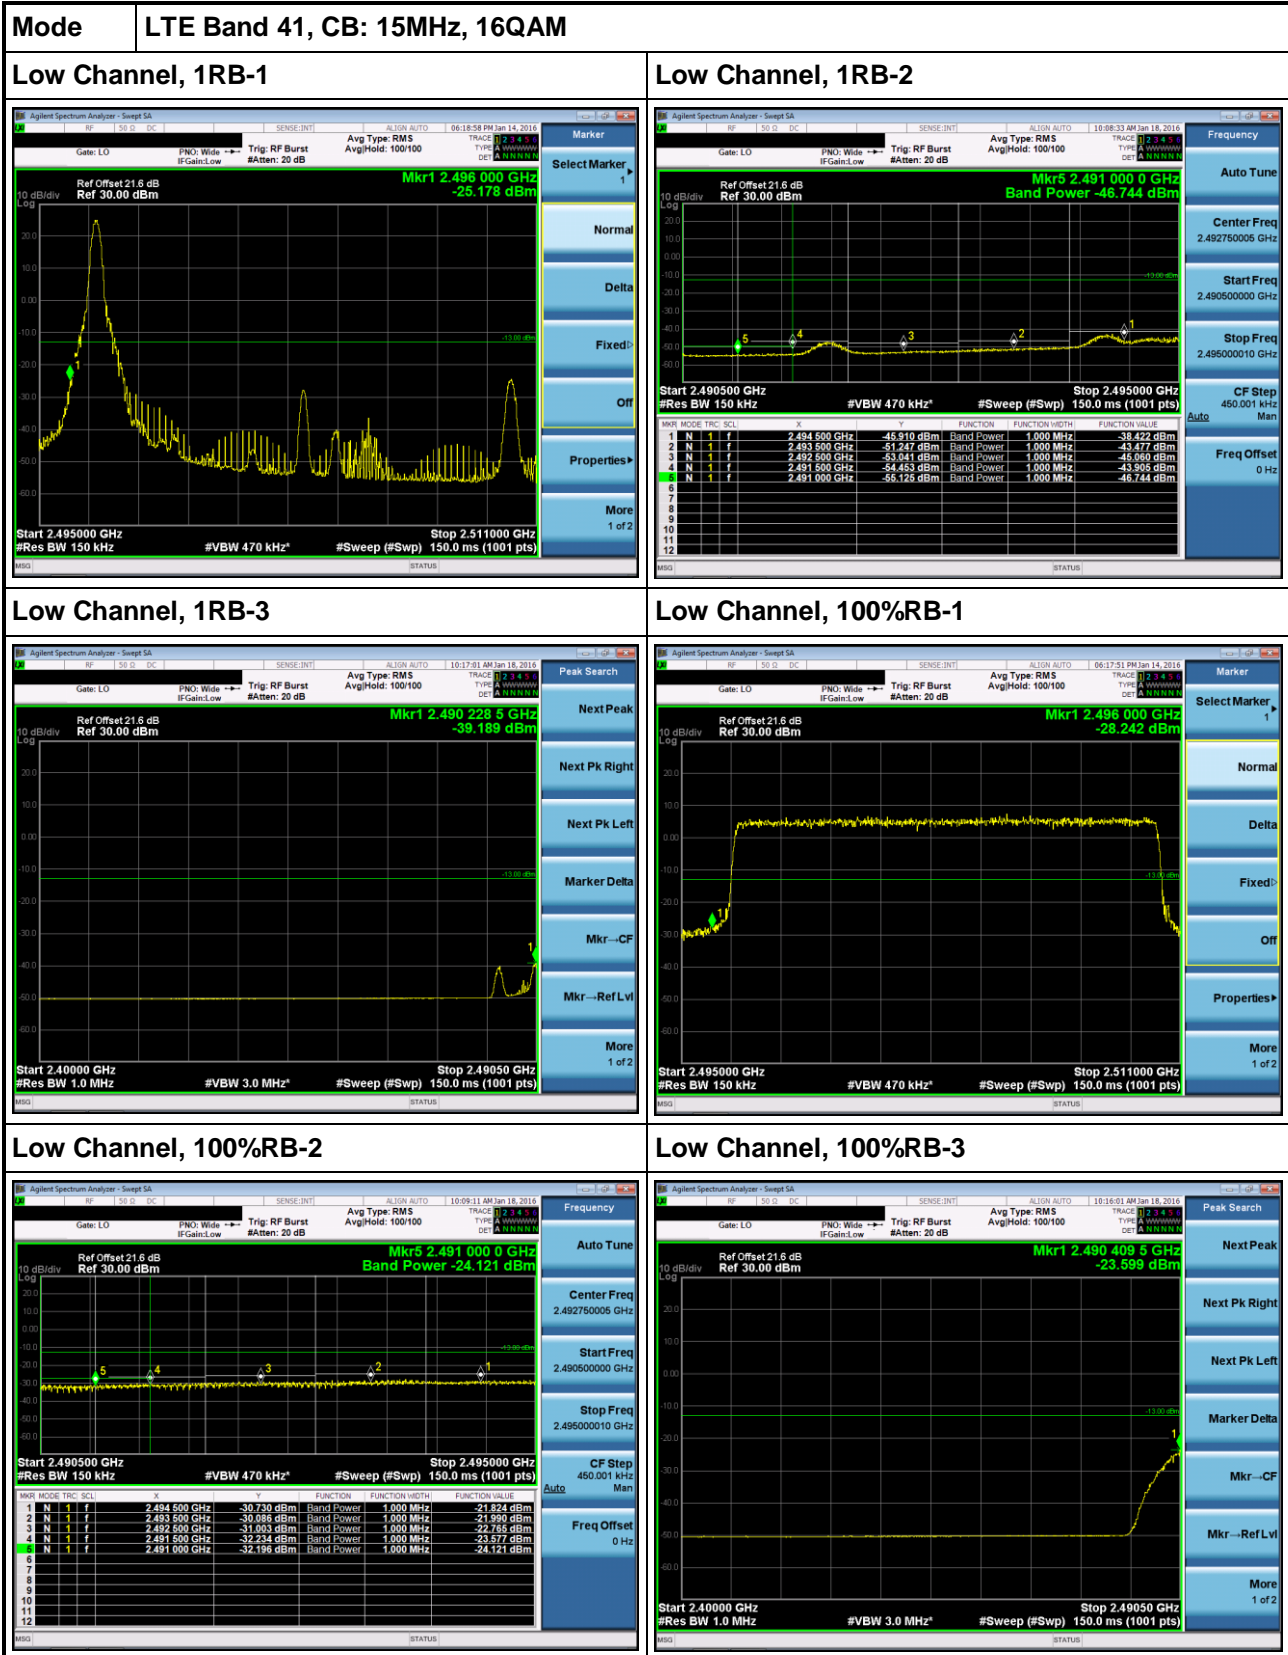

LTE Band 41, CB: 15MHz

Mode LTE Band 41, CB: 15MHz, 64QAM

Low Channel, 1RB-1

Low Channel, 1RB-2

Low Channel, 1RB-3

Low Channel, 100%RB-1

Low Channel, 100%RB-2

Low Channel, 100%RB-3