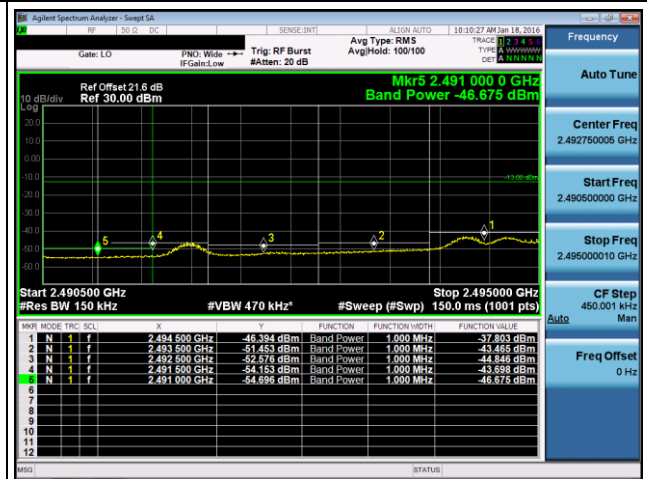

LTE Band 41, CB: 15MHz

Mode LTE Band 41, CB: 15MHz, 64QAM

Low Channel, 1RB-1

Low Channel, 1RB-2

Low Channel, 1RB-3

Low Channel, 100%RB-1

Low Channel, 100%RB-2

Low Channel, 100%RB-3