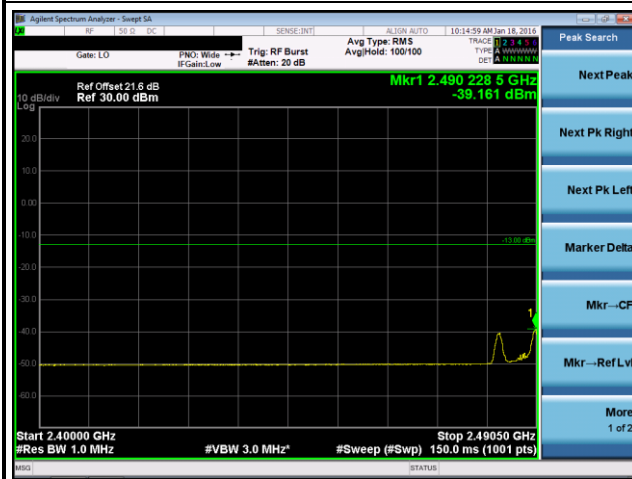

LTE Band 41, CB: 15MHz

Mode LTE Band 41, CB: 15MHz, 64QAM

Low Channel, 1RB-1

Low Channel, 1RB-2

Low Channel, 1RB-3

Low Channel, 100%RB-1

Low Channel, 100%RB-2

Low Channel, 100%RB-3