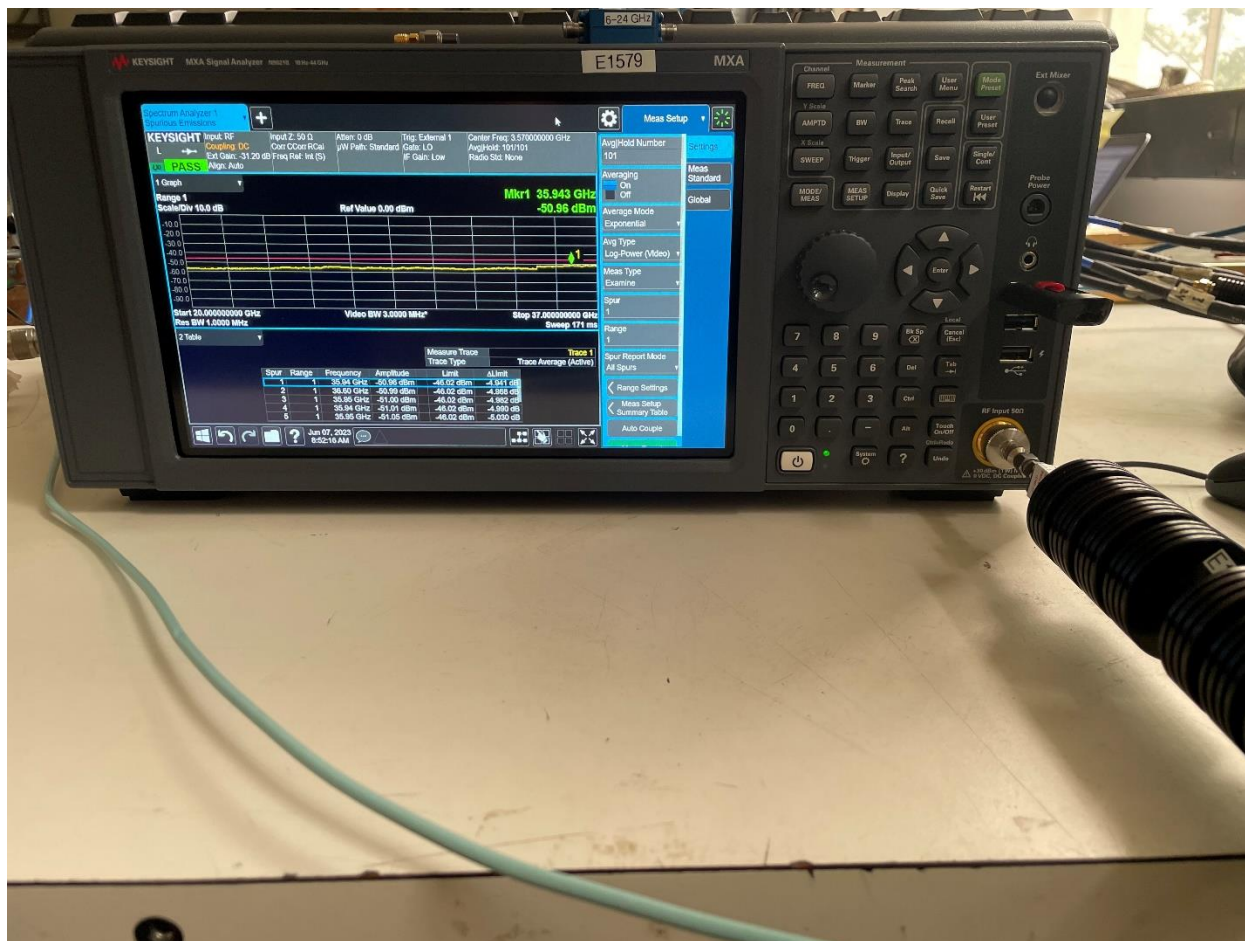

EXHIBIT 3

PHOTOGRAPH(S) OF EUT ARRANGEMENT
DURING OCCUPIED BANDWIDTH/SPURIOUS EMISSIONS TESTING

EXHIBIT 3

PHOTOGRAPH(S) OF EUT ARRANGEMENT
DURING OCCUPIED BANDWIDTH/SPURIOUS EMISSIONS TESTING

EXHIBIT 3

PHOTOGRAPH(S) OF EUT ARRANGEMENT
DURING RADIATED SPURIOUS EMISSIONS TESTING

EXHIBIT 3

PHOTOGRAPH(S) OF EUT ARRANGEMENT
DURING RADIATED SPURIOUS EMISSIONS TESTING

EXHIBIT 3

PHOTOGRAPH(S) OF EUT ARRANGEMENT
DURING RADIATED SPURIOUS EMISSIONS TESTING