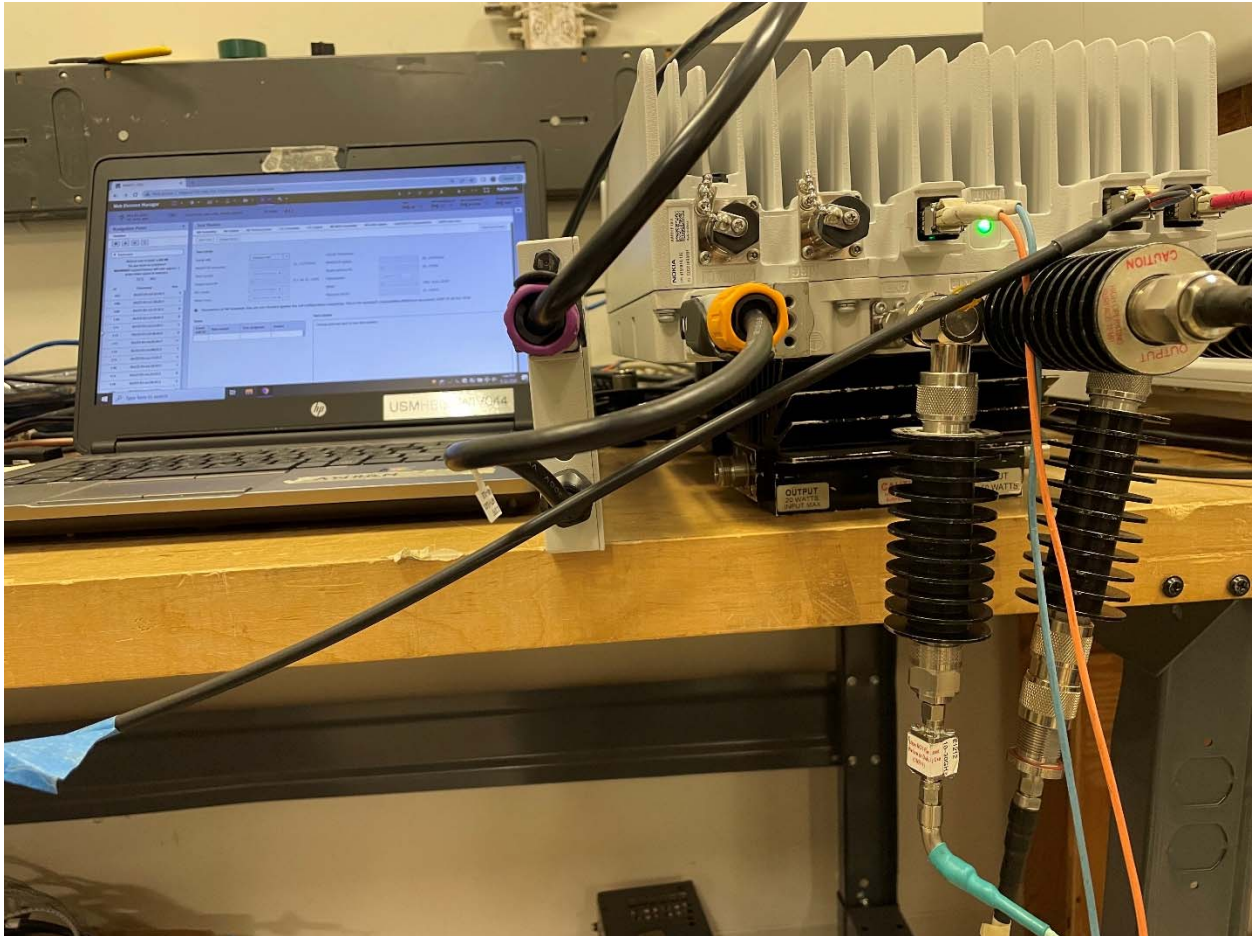

EXHIBIT 3

PHOTOGRAPH(S) OF EUT ARRANGEMENT  
DURING OCCUPIED BANDWIDTH/SPURIOUS EMISSIONS TESTING

EXHIBIT 3

PHOTOGRAPH(S) OF EUT ARRANGEMENT  
DURING RADIATED SPURIOUS EMISSIONS TESTING

30MHz – 1GHz

1GHz – 18GHz

EXHIBIT 3

PHOTOGRAPH(S) OF EUT ARRANGEMENT  
DURING RADIATED SPURIOUS EMISSIONS TESTING

18GHz – 34GHz