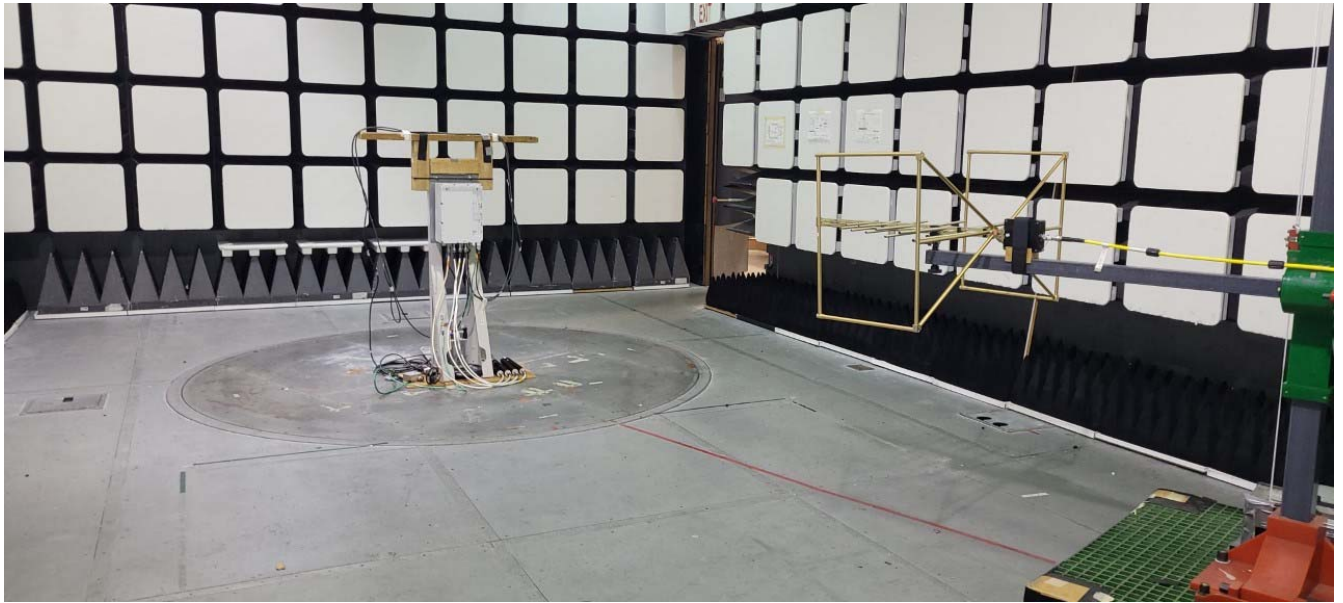

EXHIBIT 3

PHOTOGRAPH(S) OF EUT ARRANGEMENT  
DURING OCCUPIED BANDWIDTH/SPURIOUS EMISSIONS TESTING

EXHIBIT 3

PHOTOGRAPH(S) OF EUT ARRANGEMENT  
DURING RADIATED SPURIOUS EMISSIONS TESTING

30MHz – 1GHz

1GHz – 18GHz

EXHIBIT 3

PHOTOGRAPH(S) OF EUT ARRANGEMENT  
DURING RADIATED SPURIOUS EMISSIONS TESTING

18GHz – 34GHz