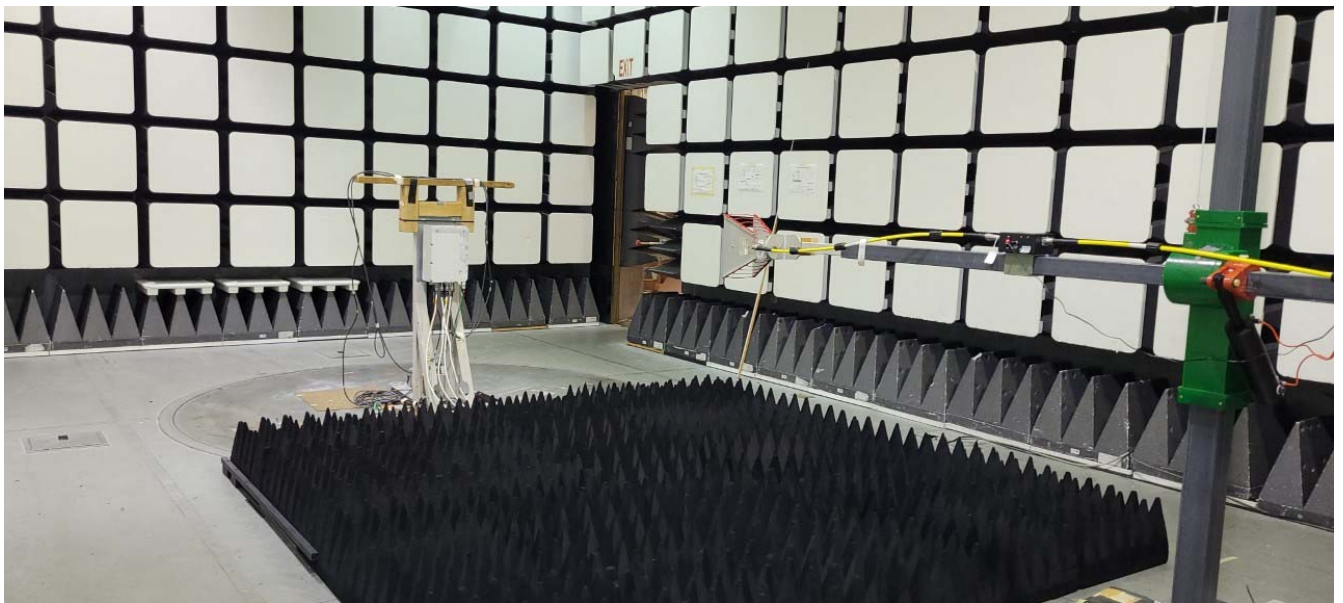

EXHIBIT 3

PHOTOGRAPH(S) OF EUT ARRANGEMENT  
DURING OCCUPIED BANDWIDTH/SPURIOUS EMISSIONS TESTING

EXHIBIT 3

PHOTOGRAPH(S) OF EUT ARRANGEMENT  
DURING RADIATED SPURIOUS EMISSIONS TESTING

30MHz – 1GHz

1GHz – 18GHz

EXHIBIT 3

PHOTOGRAPH(S) OF EUT ARRANGEMENT  
DURING RADIATED SPURIOUS EMISSIONS TESTING

18GHz – 34GHz