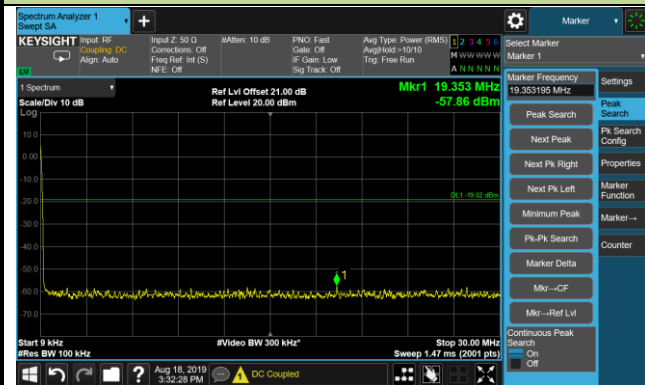

30MHz ~ 27.0GHz

2640.0MHz

9kHz ~ 30MHz

30MHz ~ 27.0GHz

Conducted Spurious Emissions - Ant 2 (QPSK)

2546.0MHz

9kHz ~ 30MHz

30MHz ~ 27.0GHz

2593.0MHz

9kHz ~ 30MHz

30MHz ~ 27.0GHz

2640.0MHz

9kHz ~ 30MHz

30MHz ~ 27.0GHz

Conducted Spurious Emissions - Ant 2 (16QAM)

2546.0MHz