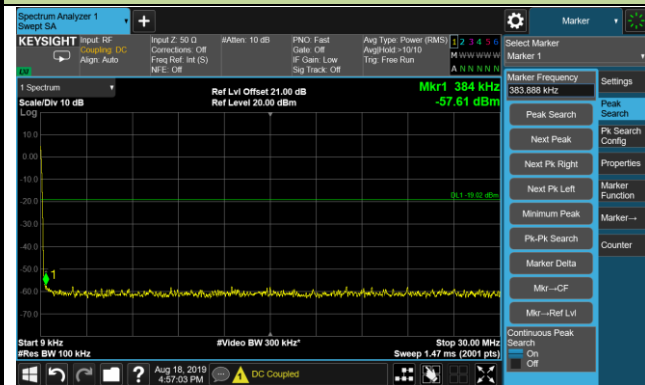

2640.0MHz

9kHz ~ 30MHz

30MHz ~ 27.0GHz