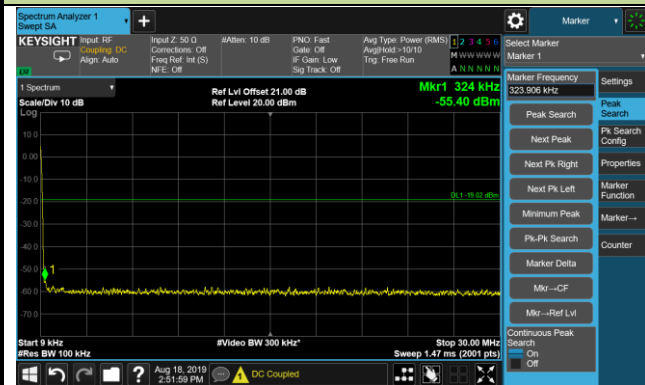

30MHz ~ 27.0GHz

2640.0MHz

9kHz ~ 30MHz

30MHz ~ 27.0GHz

Conducted Spurious Emissions - Ant 2 (QPSK)

2546.0MHz

9kHz ~ 30MHz

30MHz ~ 27.0GHz