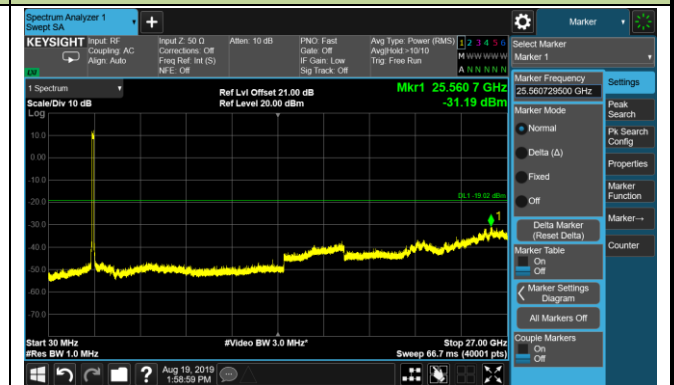

Conducted Spurious Emissions - Ant 1 (64QAM)

2546.0MHz

9kHz ~ 30MHz

30MHz ~ 27.0GHz

2593.0MHz

9kHz ~ 30MHz

30MHz ~ 27.0GHz

2640.0MHz

9kHz ~ 30MHz

30MHz ~ 27.0GHz

Conducted Spurious Emissions - Ant 1 (256QAM)

2546.0MHz

9kHz ~ 30MHz

30MHz ~ 27.0GHz

2593.0MHz

9kHz ~ 30MHz