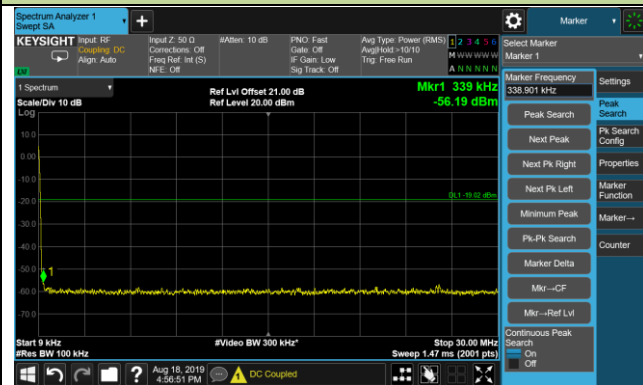

2593.0MHz

9kHz ~ 30MHz