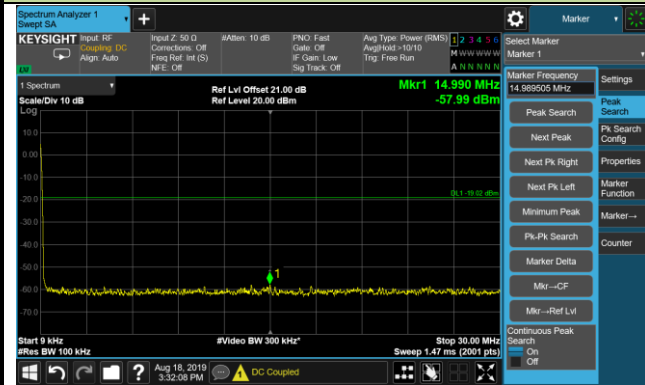

30MHz ~ 27.0GHz

2640.0MHz

9kHz ~ 30MHz

30MHz ~ 27.0GHz

Conducted Spurious Emissions - Ant 1 (QPSK)

2546.0MHz

9kHz ~ 30MHz

30MHz ~ 27.0GHz

2593.0MHz

9kHz ~ 30MHz

30MHz ~ 27.0GHz

2640.0MHz

9kHz ~ 30MHz

30MHz ~ 27.0GHz

Conducted Spurious Emissions - Ant 1 (16QAM)

2546.0MHz