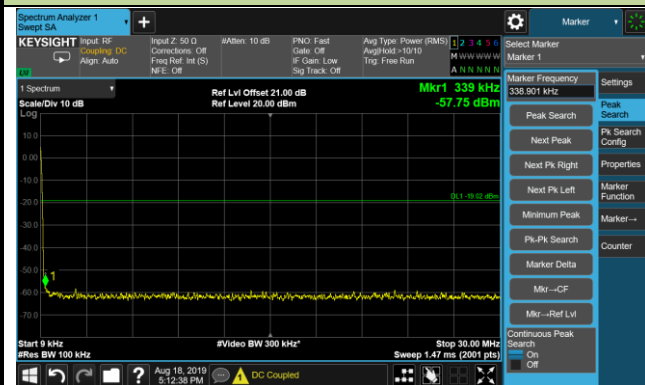

Conducted Spurious Emissions - Ant 2 (64QAM)

2546.0MHz

9kHz ~ 30MHz

30MHz ~ 27.0GHz

2593.0MHz

9kHz ~ 30MHz

30MHz ~ 27.0GHz

2640.0MHz