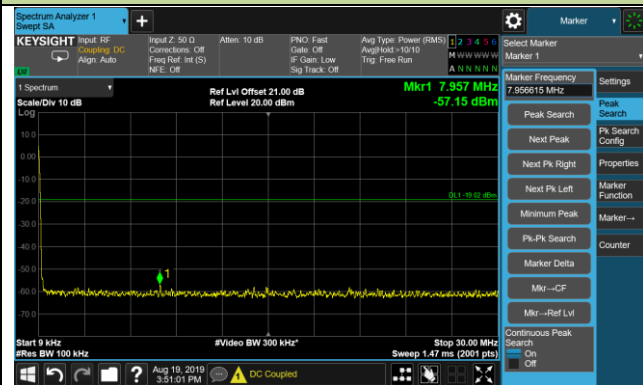

9kHz ~ 30MHz

30MHz ~ 27.0GHz

Conducted Spurious Emissions - Ant 1 (256QAM)

2546.0MHz

9kHz ~ 30MHz

30MHz ~ 27.0GHz

2593.0MHz

9kHz ~ 30MHz