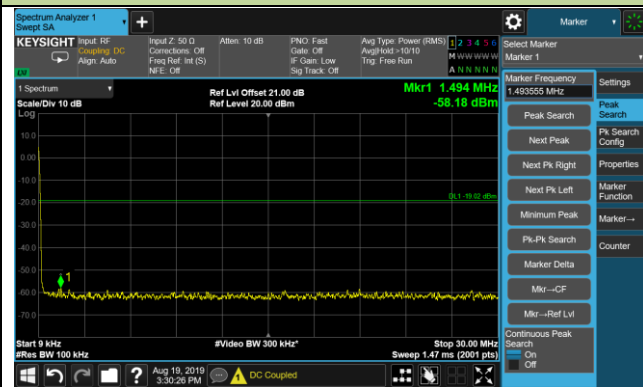

2640.0MHz

9kHz ~ 30MHz