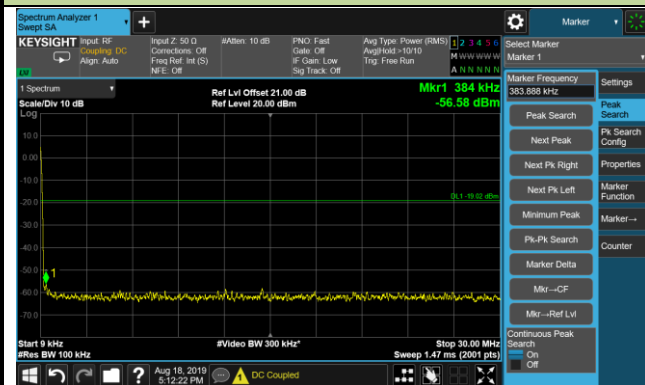

Conducted Spurious Emissions - Ant 1 (64QAM)

2546.0MHz

9kHz ~ 30MHz

30MHz ~ 27.0GHz

2593.0MHz

9kHz ~ 30MHz

30MHz ~ 27.0GHz

2640.0MHz