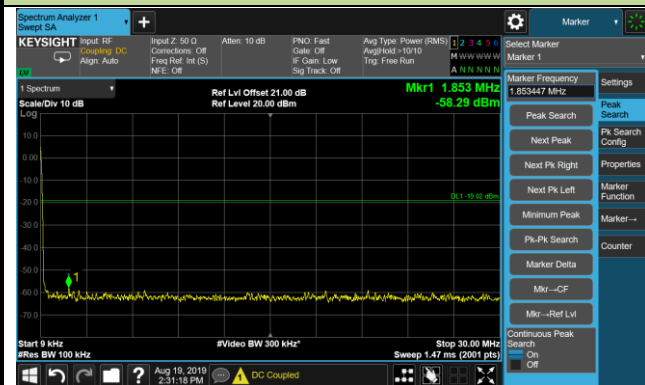

Conducted Spurious Emissions - Ant 1 (64QAM)

2546.0MHz

9kHz ~ 30MHz

30MHz ~ 27.0GHz

2593.0MHz

9kHz ~ 30MHz

30MHz ~ 27.0GHz

2640.0MHz

9kHz ~ 30MHz

30MHz ~ 27.0GHz

Conducted Spurious Emissions - Ant 1 (256QAM)

2546.0MHz

9kHz ~ 30MHz

30MHz ~ 27.0GHz

2593.0MHz

9kHz ~ 30MHz