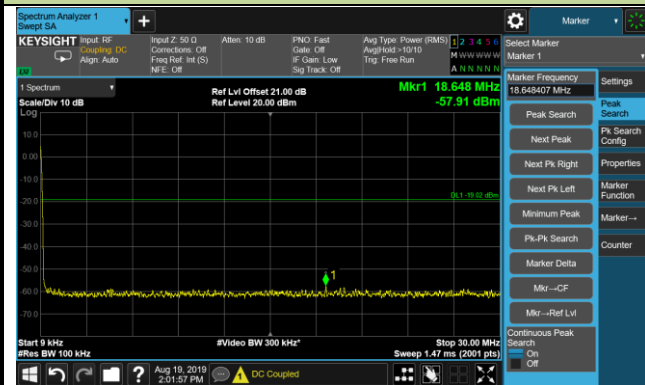

Conducted Spurious Emissions - Ant 1 (64QAM)

2546.0MHz

9kHz ~ 30MHz

30MHz ~ 27.0GHz

2593.0MHz

9kHz ~ 30MHz

30MHz ~ 27.0GHz

2640.0MHz

9kHz ~ 30MHz

30MHz ~ 27.0GHz

Conducted Spurious Emissions - Ant 1 (256QAM)

2546.0MHz

9kHz ~ 30MHz

30MHz ~ 27.0GHz

2593.0MHz

9kHz ~ 30MHz