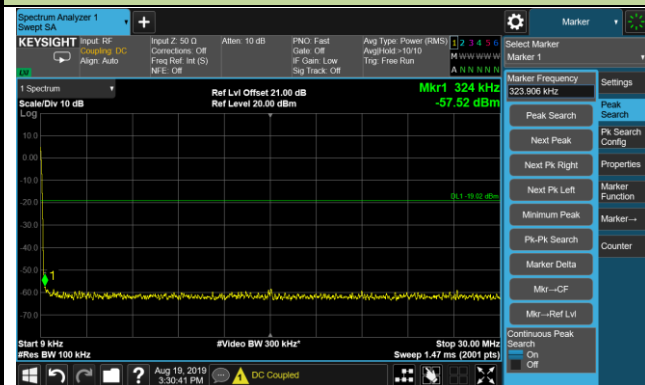

Conducted Spurious Emissions - Ant 2 (256QAM)

2546.0MHz

9kHz ~ 30MHz

30MHz ~ 27.0GHz

2593.0MHz

9kHz ~ 30MHz

30MHz ~ 27.0GHz

2640.0MHz

9kHz ~ 30MHz

30MHz ~ 27.0GHz