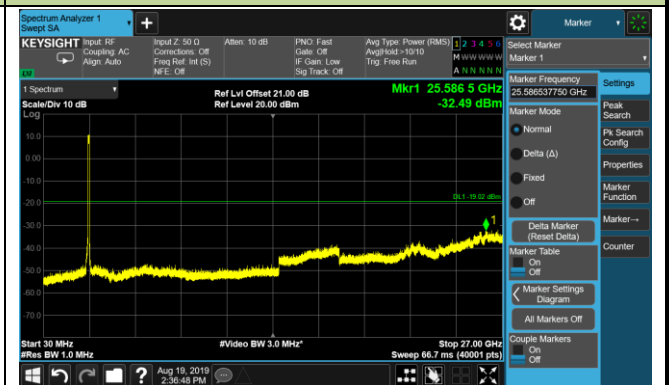

Conducted Spurious Emissions - Ant 0 (64QAM)

2546.0MHz

9kHz ~ 30MHz

30MHz ~ 27.0GHz

2593.0MHz

9kHz ~ 30MHz

30MHz ~ 27.0GHz

2640.0MHz

9kHz ~ 30MHz

30MHz ~ 27.0GHz

Conducted Spurious Emissions - Ant 0 (256QAM)

2546.0MHz

9kHz ~ 30MHz

30MHz ~ 27.0GHz

2593.0MHz

9kHz ~ 30MHz