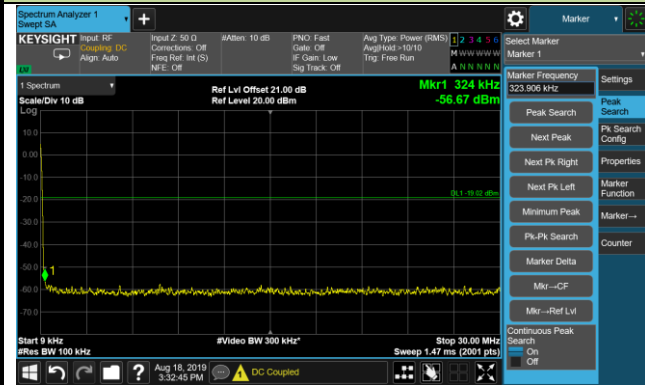

30MHz ~ 27.0GHz

2640.0MHz

9kHz ~ 30MHz

30MHz ~ 27.0GHz

Conducted Spurious Emissions - Ant 3 (QPSK)

2546.0MHz

9kHz ~ 30MHz

30MHz ~ 27.0GHz

2593.0MHz

9kHz ~ 30MHz

30MHz ~ 27.0GHz

2640.0MHz

9kHz ~ 30MHz

30MHz ~ 27.0GHz

Conducted Spurious Emissions - Ant 3 (16QAM)

2546.0MHz