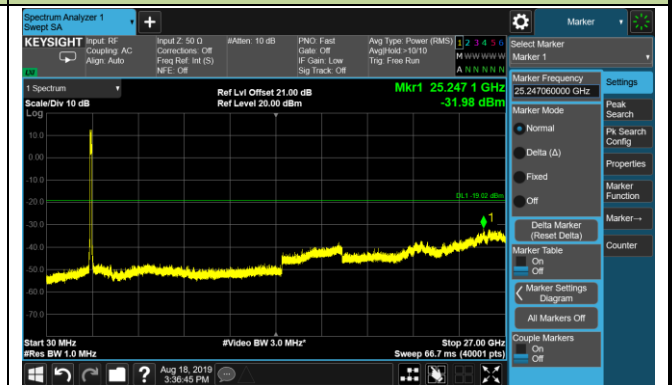

9kHz ~ 30MHz

30MHz ~ 27.0GHz

Conducted Spurious Emissions - Ant 1 (256QAM)

2546.0MHz

9kHz ~ 30MHz

30MHz ~ 27.0GHz

2593.0MHz

9kHz ~ 30MHz

30MHz ~ 27.0GHz

2640.0MHz

9kHz ~ 30MHz

30MHz ~ 27.0GHz

Conducted Spurious Emissions - Ant 2 (QPSK)

2546.0MHz

9kHz ~ 30MHz

30MHz ~ 27.0GHz

2593.0MHz

9kHz ~ 30MHz

30MHz ~ 27.0GHz

2640.0MHz

9kHz ~ 30MHz

30MHz ~ 27.0GHz

Conducted Spurious Emissions - Ant 2 (16QAM)

2546.0MHz