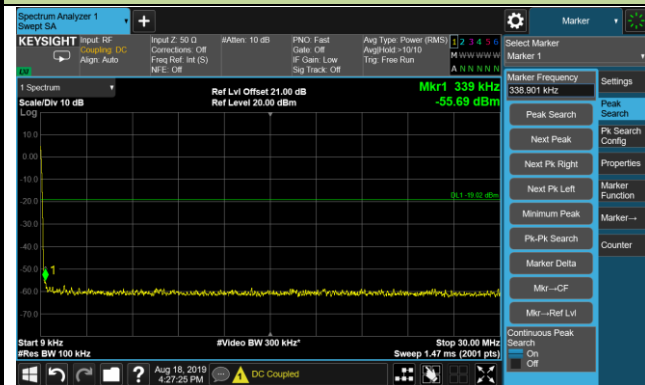

Conducted Spurious Emissions - Ant 1 (16QAM)

2546.0MHz

9kHz ~ 30MHz

30MHz ~ 27.0GHz

2593.0MHz

9kHz ~ 30MHz

30MHz ~ 27.0GHz