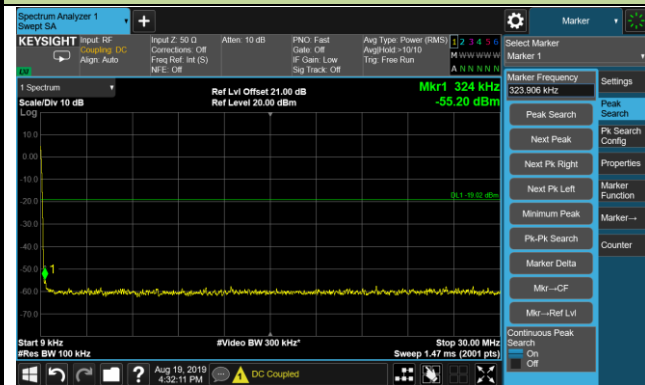

2640.0MHz

9kHz ~ 30MHz

30MHz ~ 27.0GHz