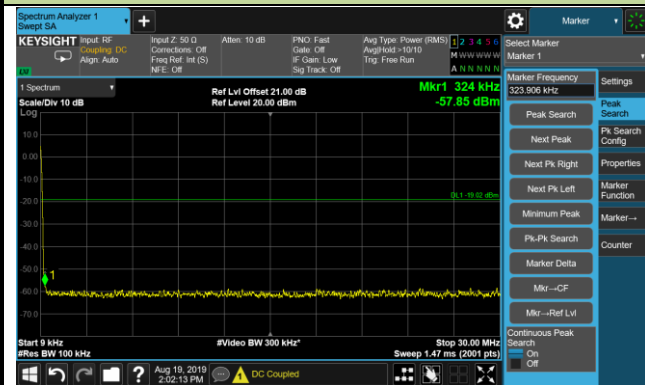

Conducted Spurious Emissions - Ant 2 (64QAM)

2546.0MHz

9kHz ~ 30MHz

30MHz ~ 27.0GHz

2593.0MHz

9kHz ~ 30MHz

30MHz ~ 27.0GHz

2640.0MHz