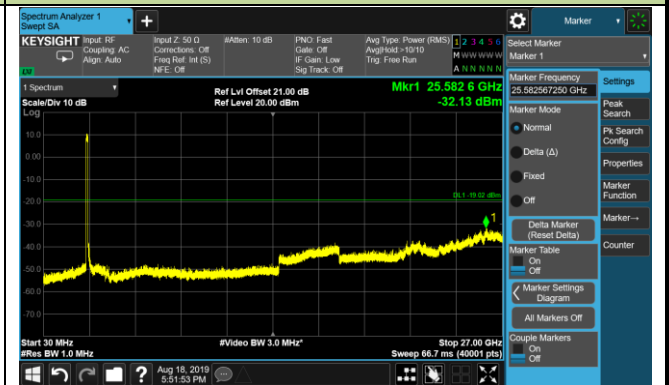

Conducted Spurious Emissions - Ant 0 (64QAM)

2546.0MHz

9kHz ~ 30MHz

30MHz ~ 27.0GHz

2593.0MHz

9kHz ~ 30MHz

30MHz ~ 27.0GHz

2640.0MHz

9kHz ~ 30MHz

30MHz ~ 27.0GHz

Conducted Spurious Emissions - Ant 0 (256QAM)

2546.0MHz

9kHz ~ 30MHz

30MHz ~ 27.0GHz

2593.0MHz

9kHz ~ 30MHz