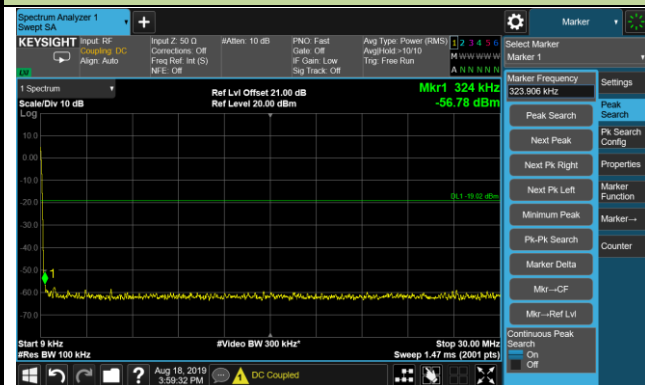

2593.0MHz

9kHz ~ 30MHz

30MHz ~ 27.0GHz

2640.0MHz

9kHz ~ 30MHz

30MHz ~ 27.0GHz

Conducted Spurious Emissions - Ant 2 (16QAM)

2546.0MHz