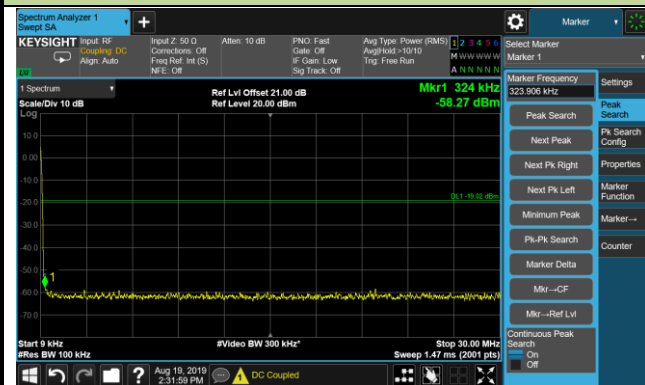

Conducted Spurious Emissions - Ant 0 (64QAM)

2546.0MHz

9kHz ~ 30MHz

30MHz ~ 27.0GHz

2593.0MHz

9kHz ~ 30MHz

30MHz ~ 27.0GHz

2640.0MHz

9kHz ~ 30MHz

30MHz ~ 27.0GHz