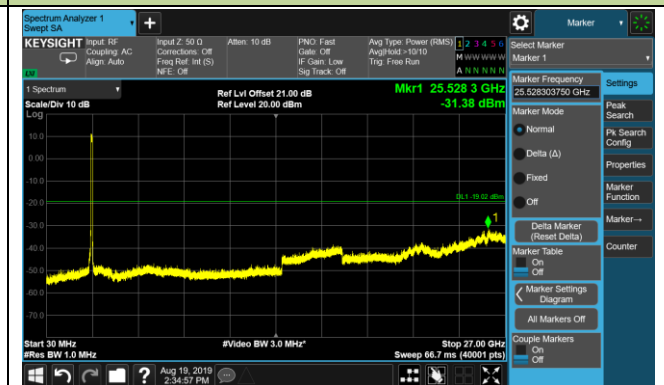

Conducted Spurious Emissions - Ant 2 (64QAM)

2546.0MHz

9kHz ~ 30MHz

30MHz ~ 27.0GHz

2593.0MHz

9kHz ~ 30MHz

30MHz ~ 27.0GHz

2640.0MHz

9kHz ~ 30MHz

30MHz ~ 27.0GHz

Conducted Spurious Emissions - Ant 2 (256QAM)

2546.0MHz

9kHz ~ 30MHz

30MHz ~ 27.0GHz

2593.0MHz

9kHz ~ 30MHz