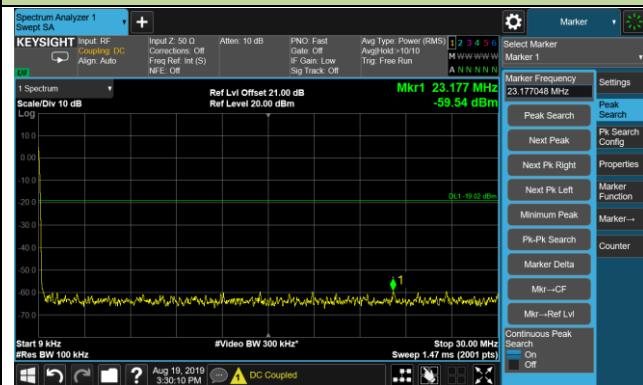

2640.0MHz

9kHz ~ 30MHz