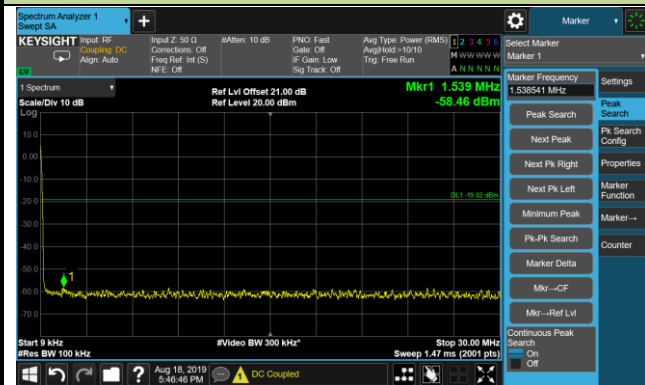

Conducted Spurious Emissions - Ant 1 (64QAM)

2546.0MHz

9kHz ~ 30MHz

30MHz ~ 27.0GHz

2593.0MHz

9kHz ~ 30MHz

30MHz ~ 27.0GHz

2640.0MHz