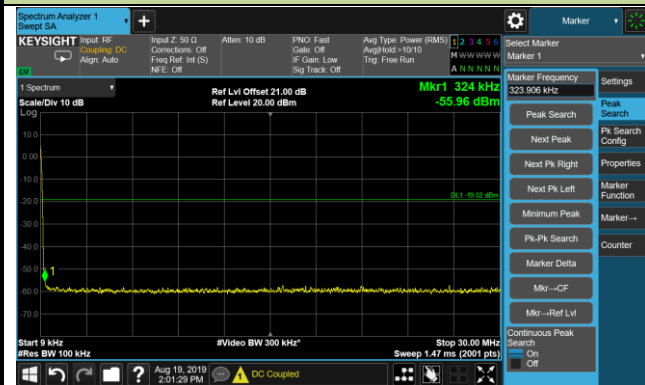

Conducted Spurious Emissions - Ant 0 (64QAM)

2546.0MHz

9kHz ~ 30MHz

30MHz ~ 27.0GHz

2593.0MHz

9kHz ~ 30MHz

30MHz ~ 27.0GHz

2640.0MHz