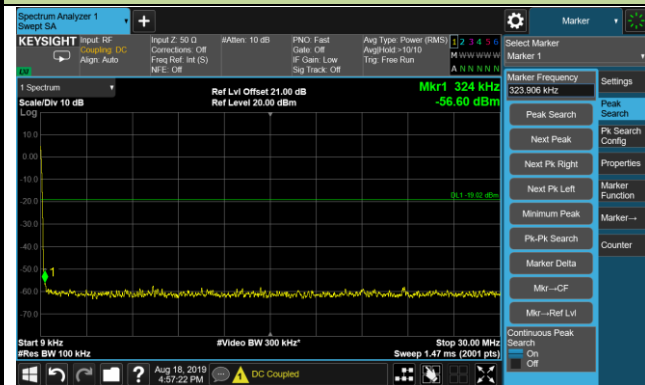

2640.0MHz

9kHz ~ 30MHz

30MHz ~ 27.0GHz