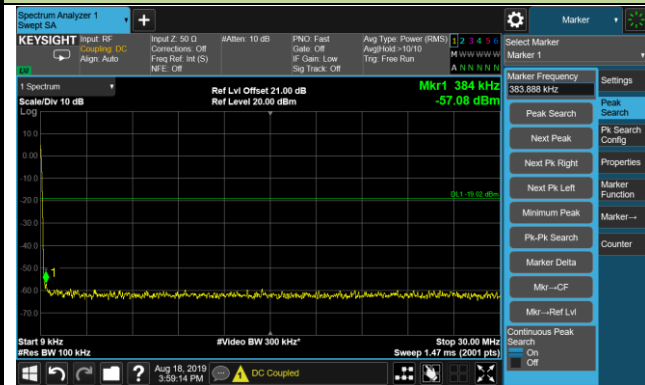

2593.0MHz

9kHz ~ 30MHz

30MHz ~ 27.0GHz

2640.0MHz

9kHz ~ 30MHz

30MHz ~ 27.0GHz

Conducted Spurious Emissions - Ant 1 (16QAM)

2546.0MHz