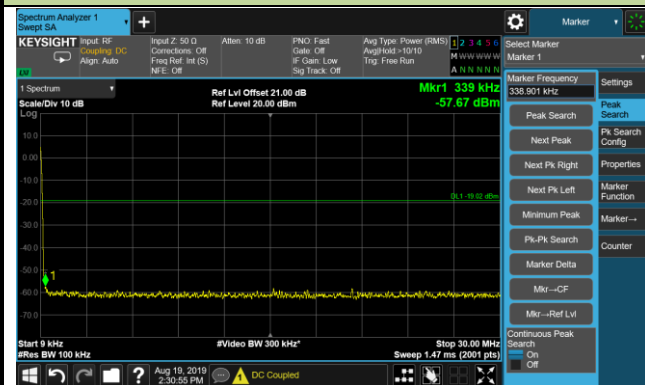

2640.0MHz

9kHz ~ 30MHz