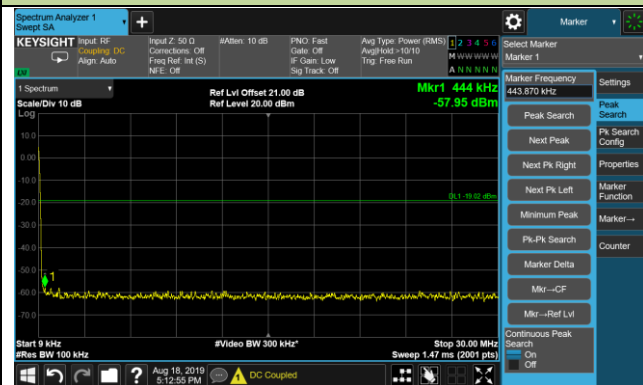

2640.0MHz

9kHz ~ 30MHz