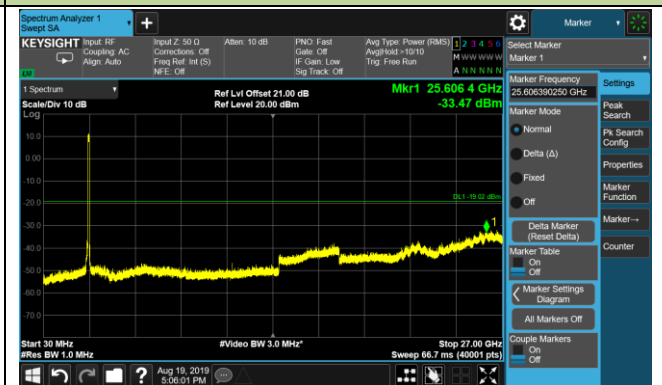

30MHz ~ 27.0GHz

2640.0MHz

9kHz ~ 30MHz

30MHz ~ 27.0GHz

Conducted Spurious Emissions - Ant 1 (QPSK)

2546.0MHz

9kHz ~ 30MHz

30MHz ~ 27.0GHz

2593.0MHz

9kHz ~ 30MHz

30MHz ~ 27.0GHz

2640.0MHz

9kHz ~ 30MHz

30MHz ~ 27.0GHz

Conducted Spurious Emissions - Ant 1 (16QAM)

2546.0MHz