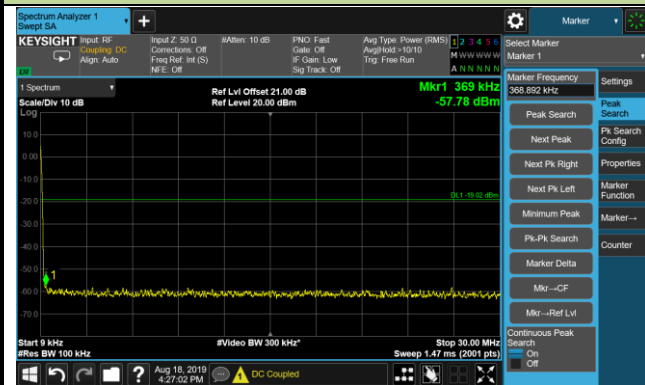

Conducted Spurious Emissions - Ant 2 (16QAM)

2546.0MHz

9kHz ~ 30MHz

30MHz ~ 27.0GHz

2593.0MHz

9kHz ~ 30MHz

30MHz ~ 27.0GHz