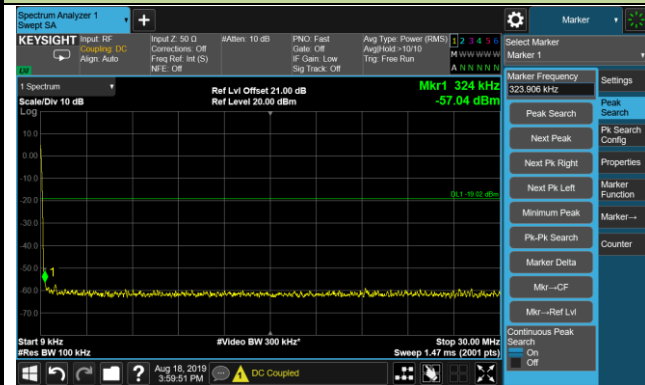

2593.0MHz

9kHz ~ 30MHz

30MHz ~ 27.0GHz

2640.0MHz

9kHz ~ 30MHz

30MHz ~ 27.0GHz

Conducted Spurious Emissions - Ant 3 (16QAM)

2546.0MHz