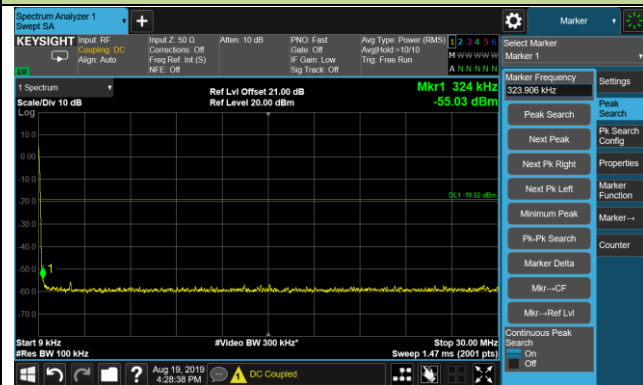

9kHz ~ 30MHz

30MHz ~ 27.0GHz

Conducted Spurious Emissions - Ant 0 (256QAM)

2546.0MHz

9kHz ~ 30MHz

30MHz ~ 27.0GHz

2593.0MHz

9kHz ~ 30MHz