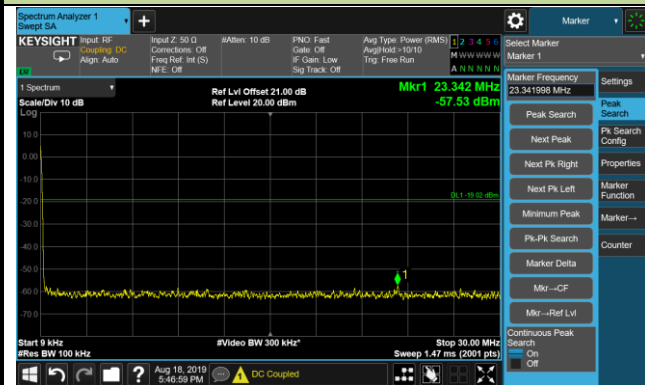

Conducted Spurious Emissions - Ant 0 (64QAM)

2546.0MHz

9kHz ~ 30MHz

30MHz ~ 27.0GHz

2593.0MHz

9kHz ~ 30MHz

30MHz ~ 27.0GHz

2640.0MHz