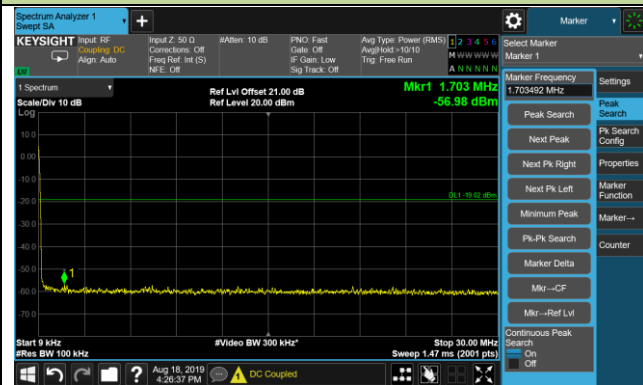

Conducted Spurious Emissions - Ant 3 (16QAM)

2546.0MHz

9kHz ~ 30MHz