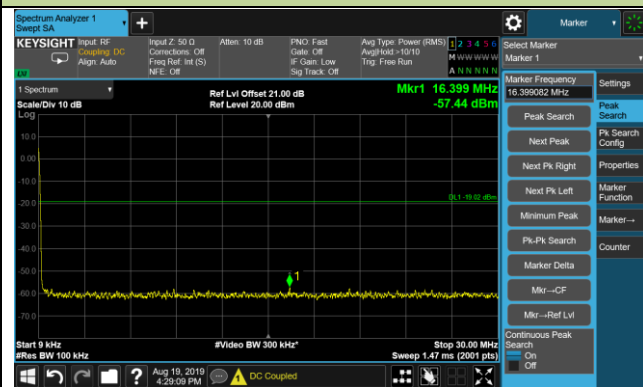

9kHz ~ 30MHz

30MHz ~ 27.0GHz

Conducted Spurious Emissions - Ant 1 (256QAM)

2546.0MHz

9kHz ~ 30MHz

30MHz ~ 27.0GHz

2593.0MHz

9kHz ~ 30MHz

30MHz ~ 27.0GHz

2640.0MHz

9kHz ~ 30MHz

30MHz ~ 27.0GHz

Conducted Spurious Emissions - Ant 2 (QPSK)

2546.0MHz

9kHz ~ 30MHz

30MHz ~ 27.0GHz