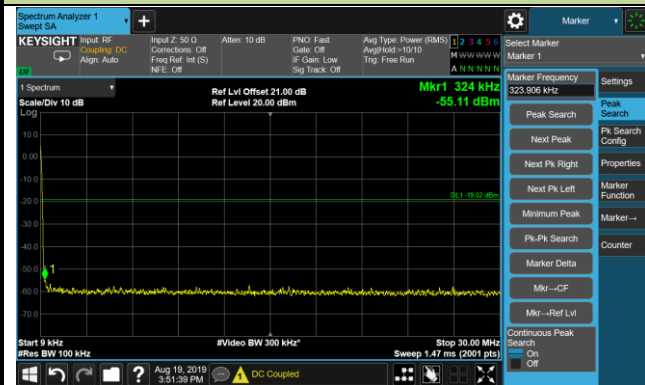

9kHz ~ 30MHz

30MHz ~ 27.0GHz

Conducted Spurious Emissions - Ant 2 (256QAM)

2546.0MHz

9kHz ~ 30MHz

30MHz ~ 27.0GHz

2593.0MHz

9kHz ~ 30MHz

30MHz ~ 27.0GHz

2640.0MHz

9kHz ~ 30MHz

30MHz ~ 27.0GHz

Conducted Spurious Emissions - Ant 3 (QPSK)

2546.0MHz

9kHz ~ 30MHz

30MHz ~ 27.0GHz