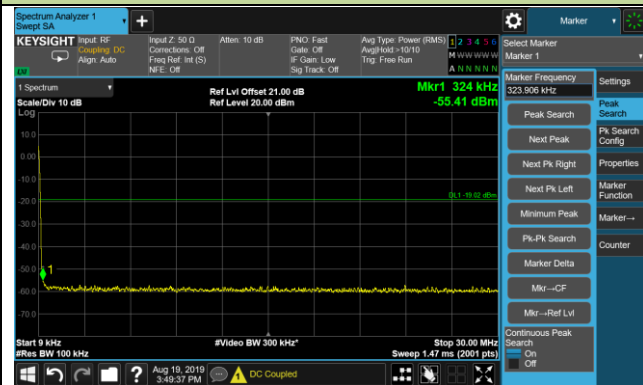

9kHz ~ 30MHz

30MHz ~ 27.0GHz

Conducted Spurious Emissions - Ant 0 (256QAM)

2546.0MHz

9kHz ~ 30MHz

30MHz ~ 27.0GHz

2593.0MHz

9kHz ~ 30MHz