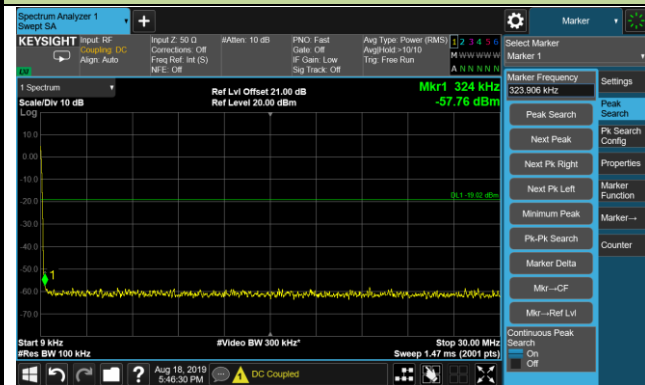

Conducted Spurious Emissions - Ant 2 (64QAM)

2546.0MHz

9kHz ~ 30MHz

30MHz ~ 27.0GHz

2593.0MHz

9kHz ~ 30MHz

30MHz ~ 27.0GHz

2640.0MHz