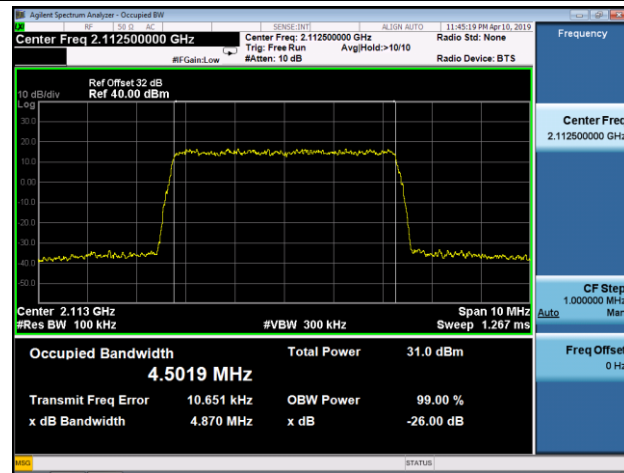

26dB Bandwidth - 64QAM

5MHz Channel Bandwidth

2112.5MHz