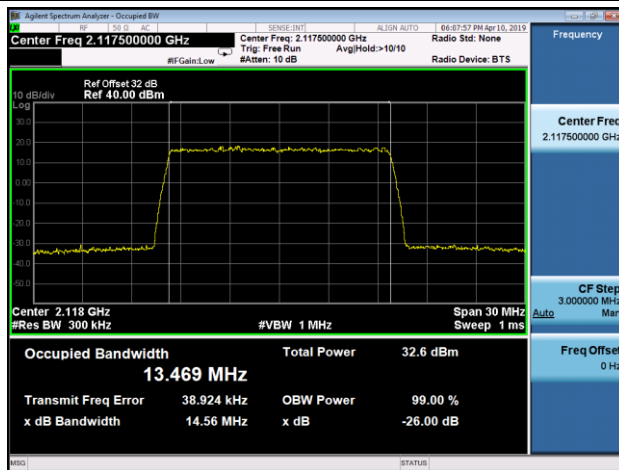

15MHz Channel Bandwidth

2117.5MHz