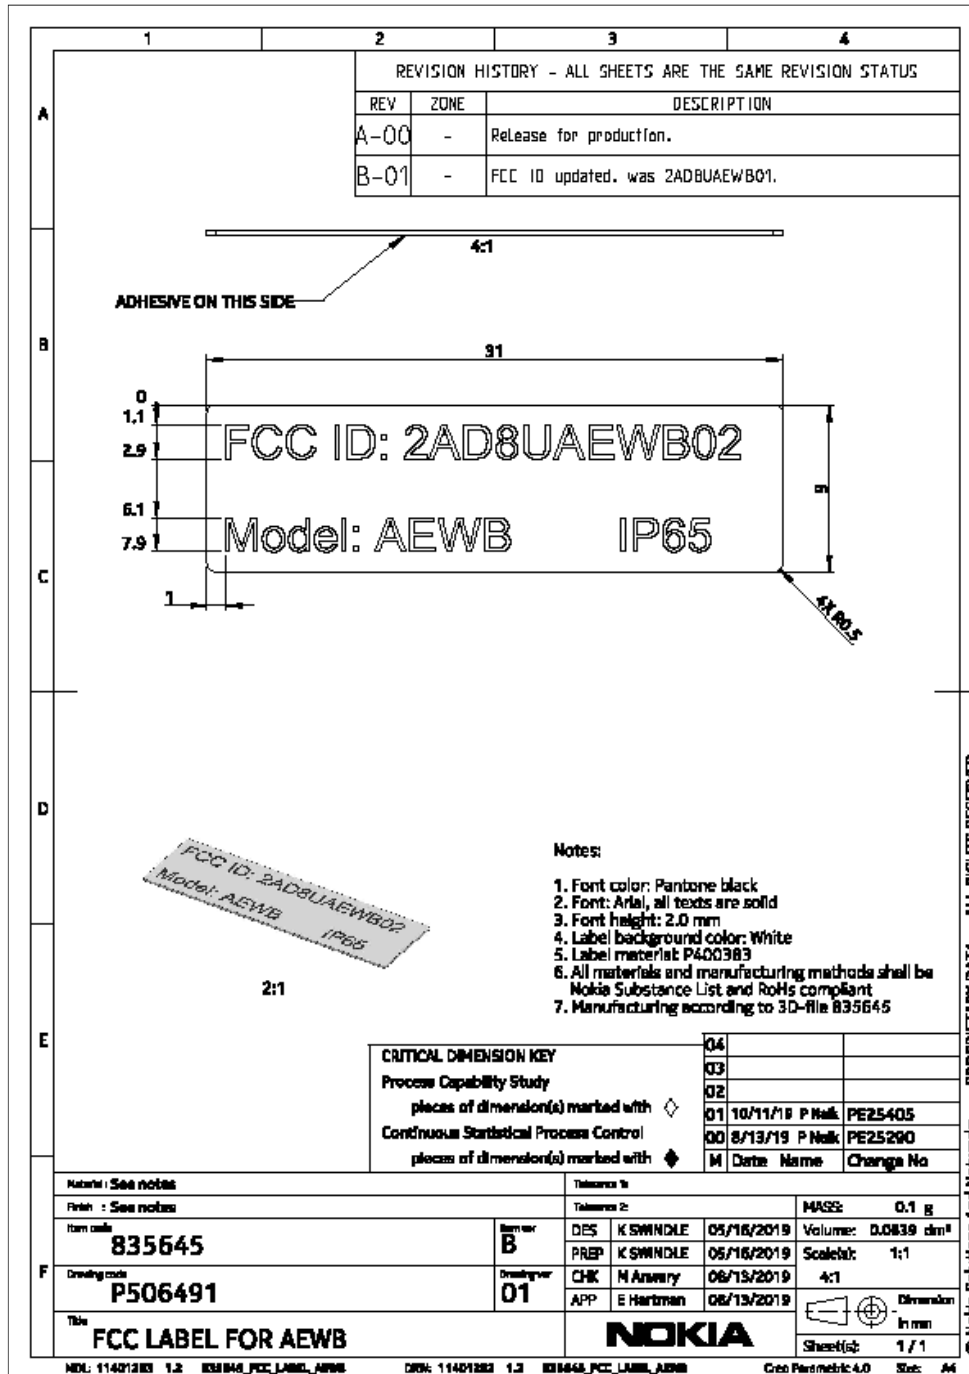

EXHIBIT 4: FCC ID LABEL SAMPLE AND LOCATION INFORMATION

SECTION 2.1033(c) (11) also SECTION 2.925 (a) (1)

A photograph or drawing of the equipment identification plate or label showing the information to be placed thereon.

Response:

The drawing of the equipment identification label of the Nokia **AirScale 39 GHz Radio Unit (AEWB)**, FCC ID: **2AD8UAEWB02** is attached. A drawing showing label location and drawings of the equipment identification label is attached.

FCC Label Drawing for Nokia AirScale 39 GHz Radio Unit (AEWB), FCC ID: 2AD8UAEWB02

FCC ID: 2AD8UAEWB02
Model: AEWB IP65

© Nokia Solutions and Networks PROPRIETARY DATA ALL RIGHTS RESERVED

Equipment Identification Label Location (Equipment Bottom):

FCC Label Location