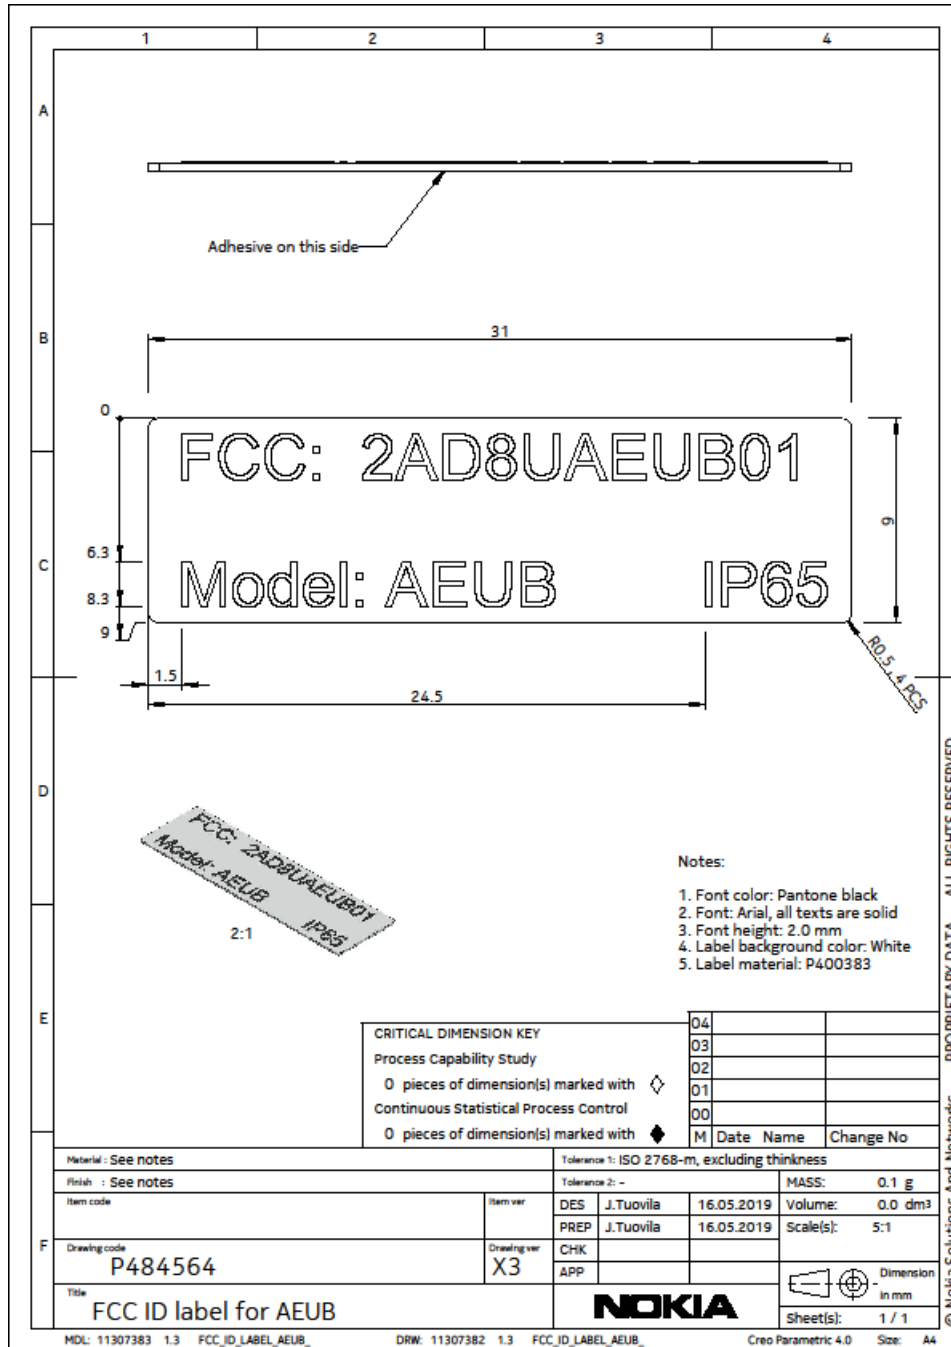

EXHIBIT 4: FCC ID LABEL SAMPLE AND LOCATION INFORMATION

SECTION 2.1033(c) (11) also SECTION 2.925 (a) (1)

A photograph or drawing of the equipment identification plate or label showing the information to be placed thereon.

Response:

The drawing of the equipment identification label of the Nokia **AirScale 28 GHz Radio Unit (AEUB)**, **FCC ID: 2AD8UAEUB01** is attached. A drawing showing label location and drawings of the equipment identification label is attached.

FCC Label Drawing for Nokia AirScale 28 GHz Radio Unit (AEUB), FCC ID: 2AD8UAEUB01

FCC ID: 2AD8UAEUB01
Model: AEUB IP65

Equipment Identification Label Location (Equipment Bottom):