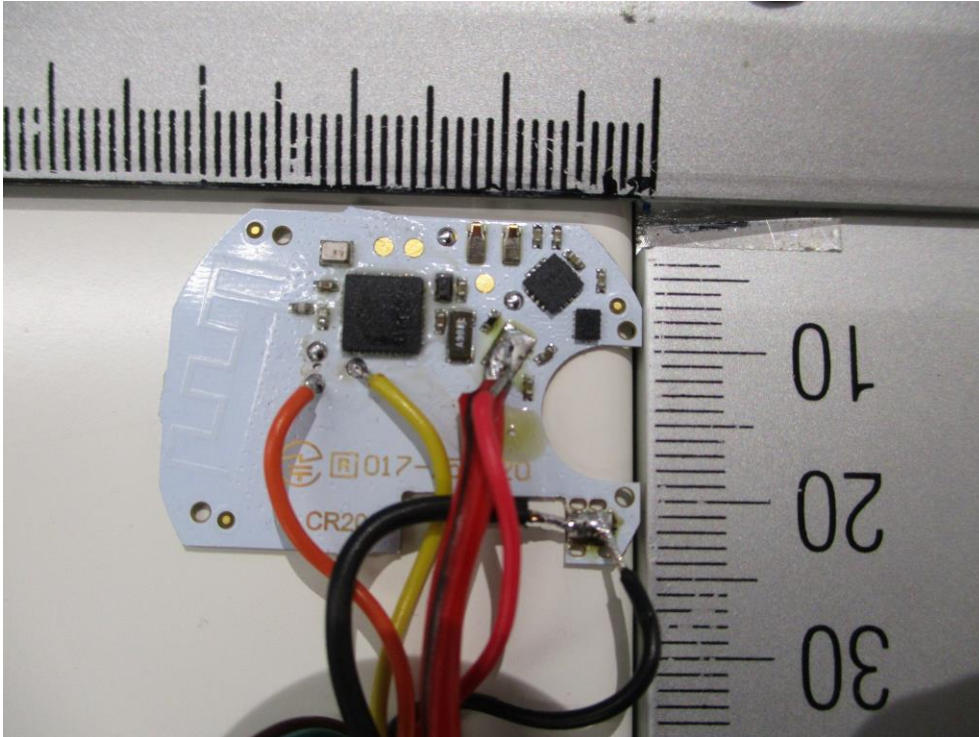

Internal photos

Project file: C20193276
Date: 2020-06-04
Pages: 3

Product: Bluetooth item finder

Type reference: C19M

Figure 1

Figure 2

Figure 3: Modified sample for radiated measurements

Figure 4: Modified sample for conducted measurements