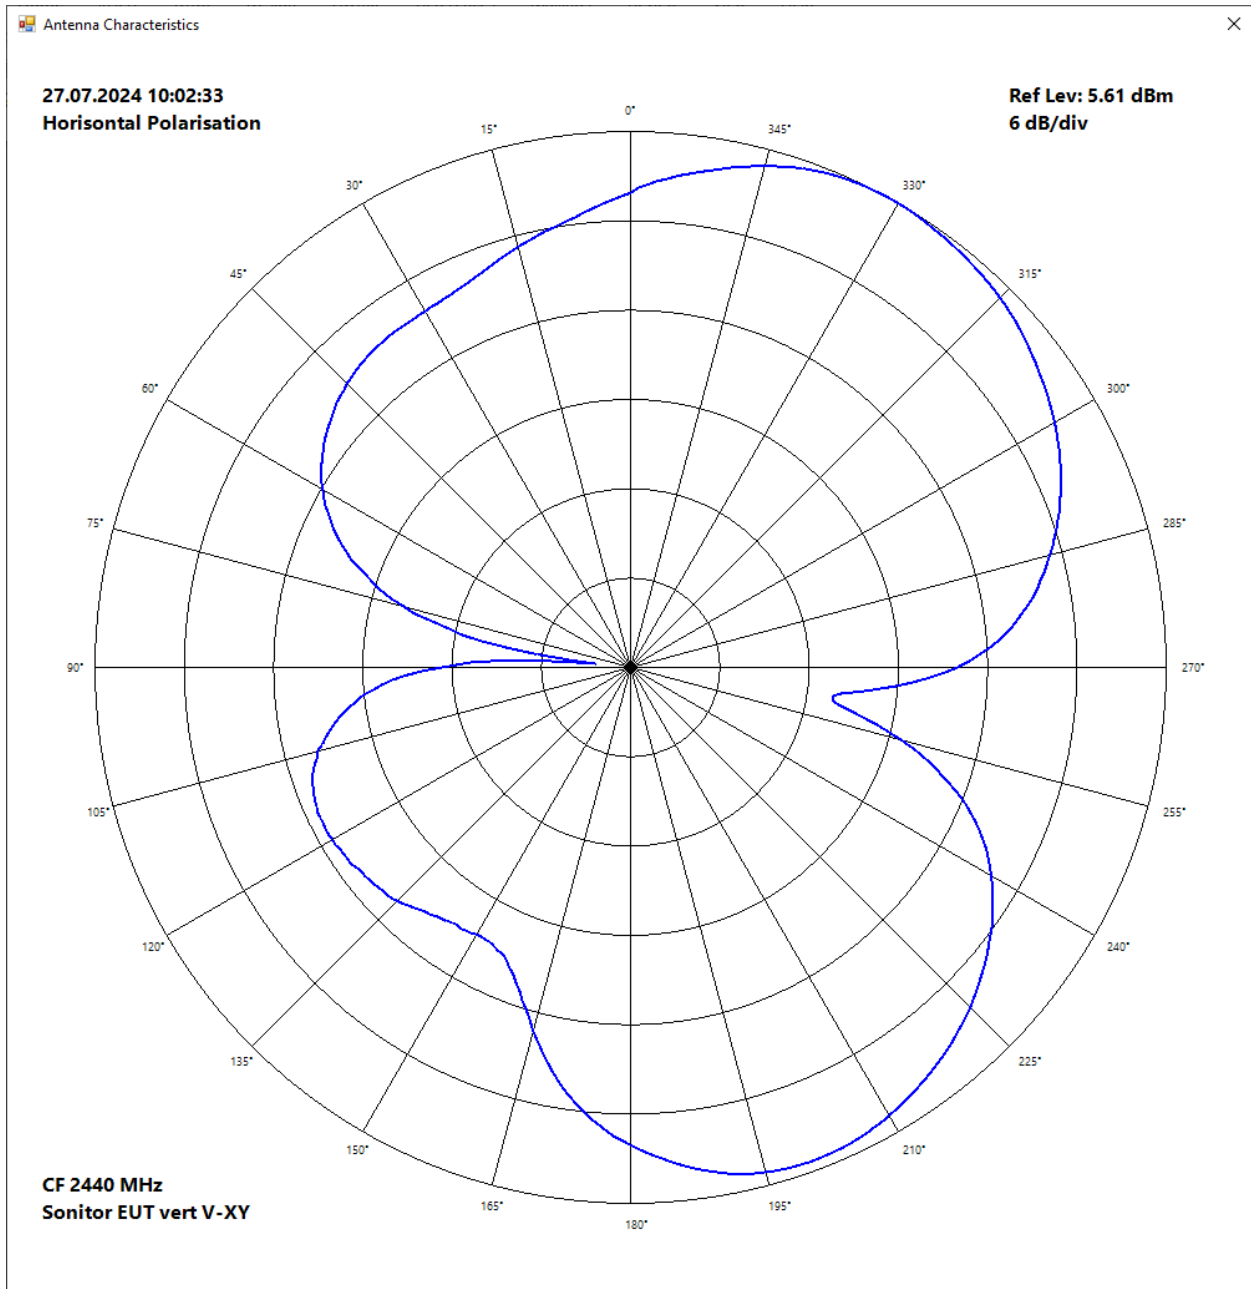

Snobee 2440 EUT flat – HP

Snobee 2440 EUT flat – VP

Snobee 2440 EUT vert – HP

Snobee 2440 EUT vert – VP

Snobee 2440 EUT hor – HP

Snobee 2440 EUT hor – VP

Measured conducted power to antenna.