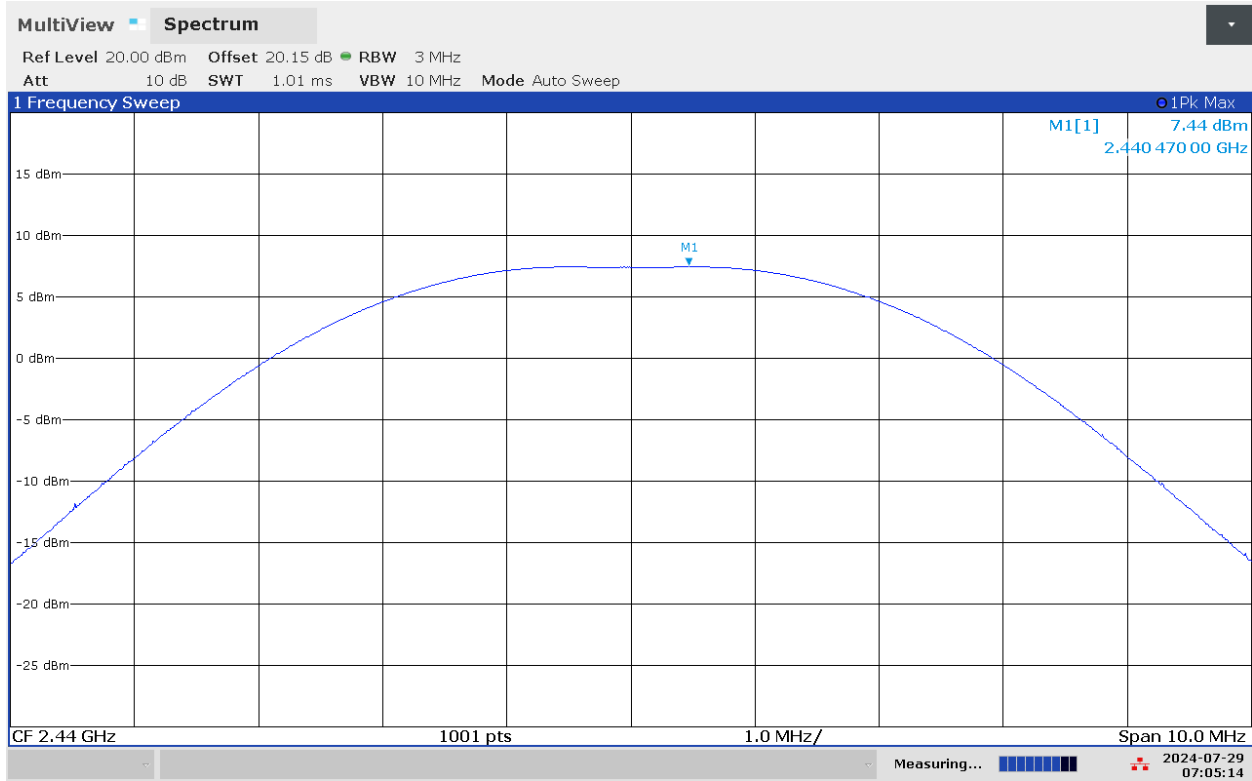

Snobee 2440 EUT flat – HP

Snobee 2440 EUT flat – VP

Snobee 2440 EUT vert – HP

Snobee 2440 EUT vert – VP

Snobee 2440 EUT hor – HP

Snobee 2440 EUT hor – VP

Measured conducted power to antenna.