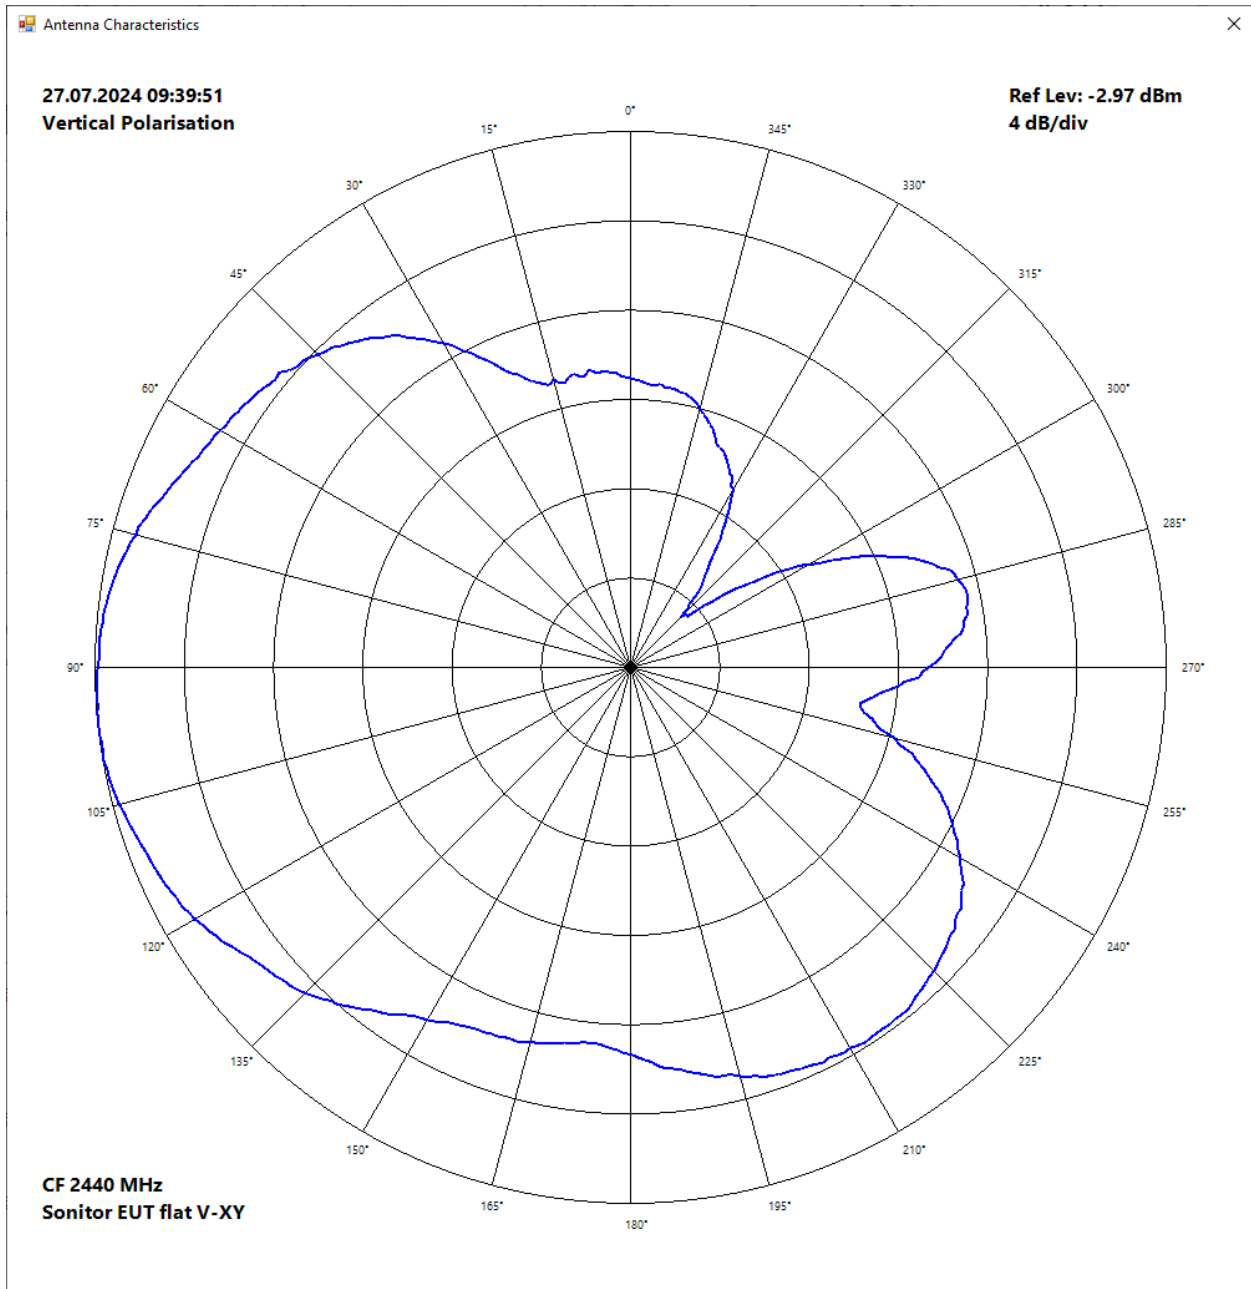

Snobee 2440 EUT flat – HP

Snobee 2440 EUT flat – VP

Snobee 2440 EUT vert – HP

Snobee 2440 EUT vert – VP

Snobee 2440 EUT hor – HP

Snobee 2440 EUT hor – VP

Measured conducted power to antenna.