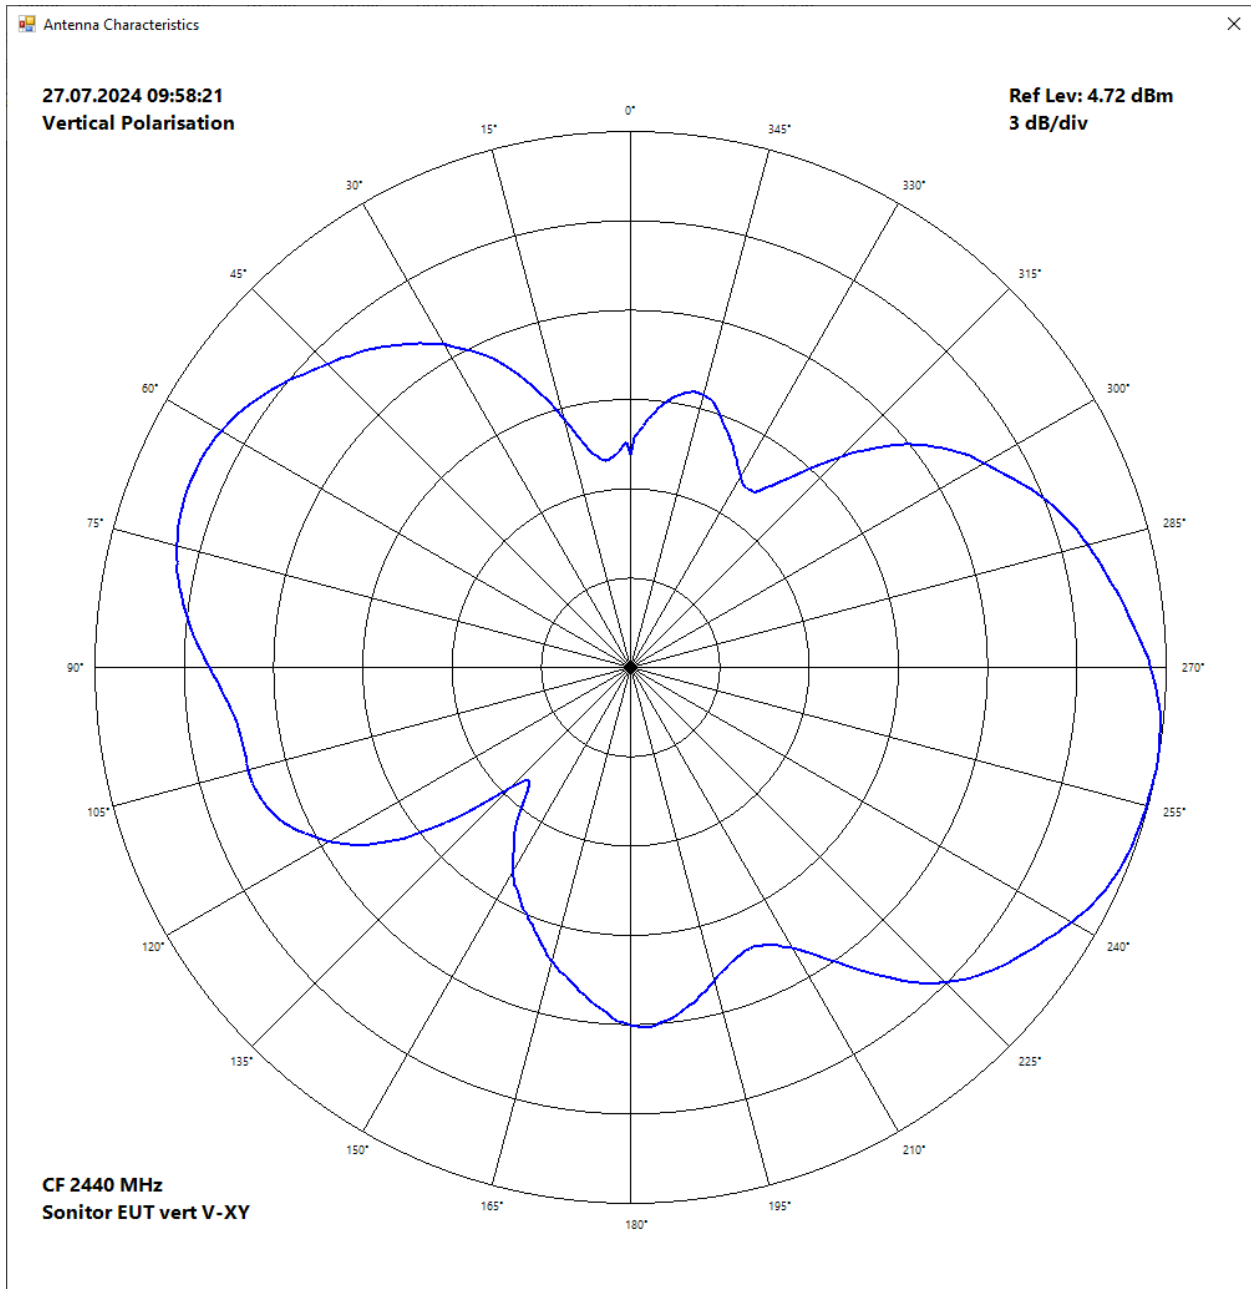

Snobee 2440 EUT flat – HP

Snobee 2440 EUT flat – VP

Snobee 2440 EUT vert – HP

Snobee 2440 EUT vert – VP

Snobee 2440 EUT hor – HP

Snobee 2440 EUT hor – VP

Measured conducted power to antenna.