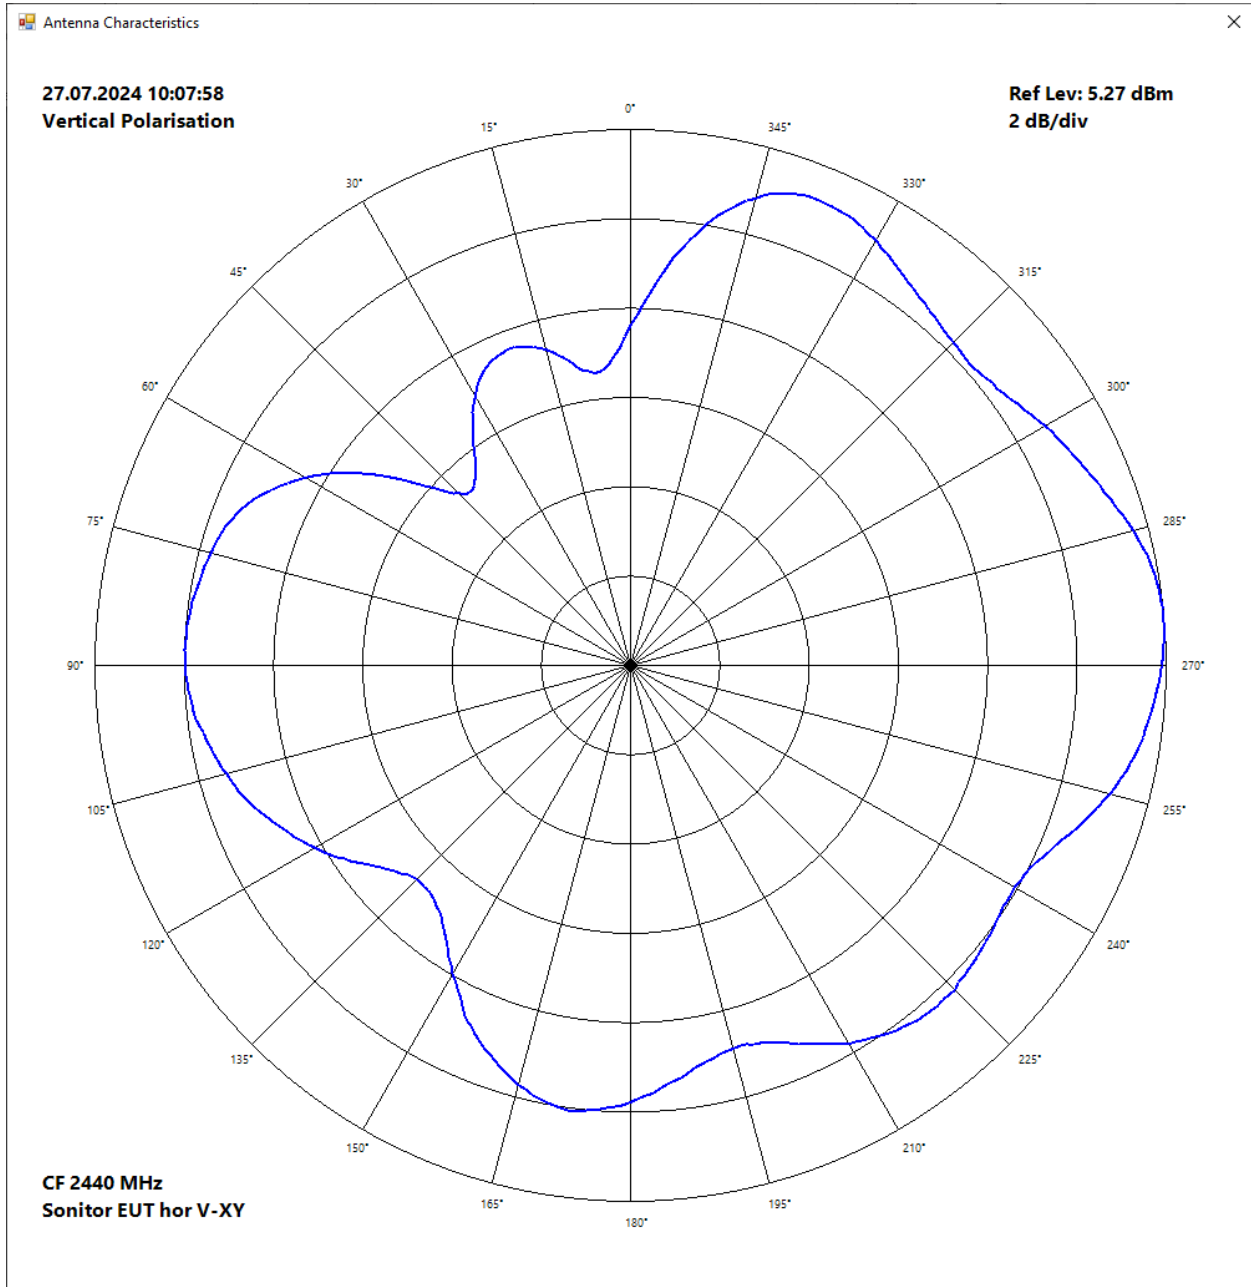

Snobee 2440 EUT flat – HP

Snobee 2440 EUT flat – VP

Snobee 2440 EUT vert – HP

Snobee 2440 EUT vert – VP

Snobee 2440 EUT hor – HP

Snobee 2440 EUT hor – VP

Measured conducted power to antenna.