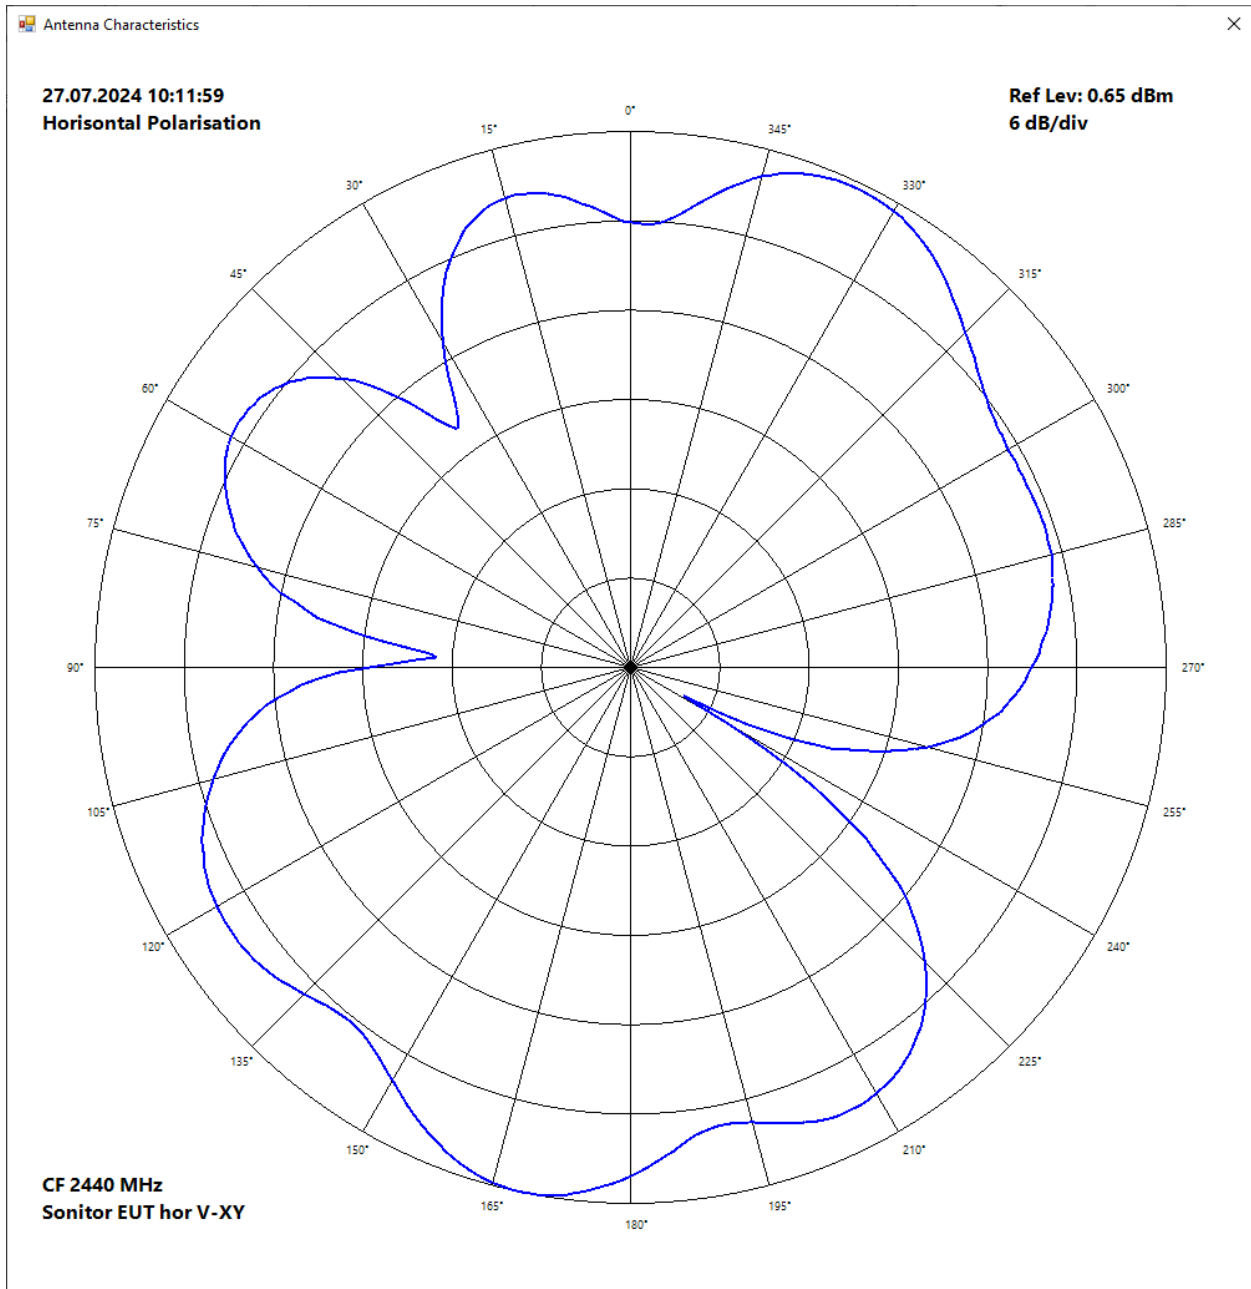

Snobee 2440 EUT flat – HP

Snobee 2440 EUT flat – VP

Snobee 2440 EUT vert – HP

Snobee 2440 EUT vert – VP

Snobee 2440 EUT hor – HP

Snobee 2440 EUT hor – VP

Measured conducted power to antenna.