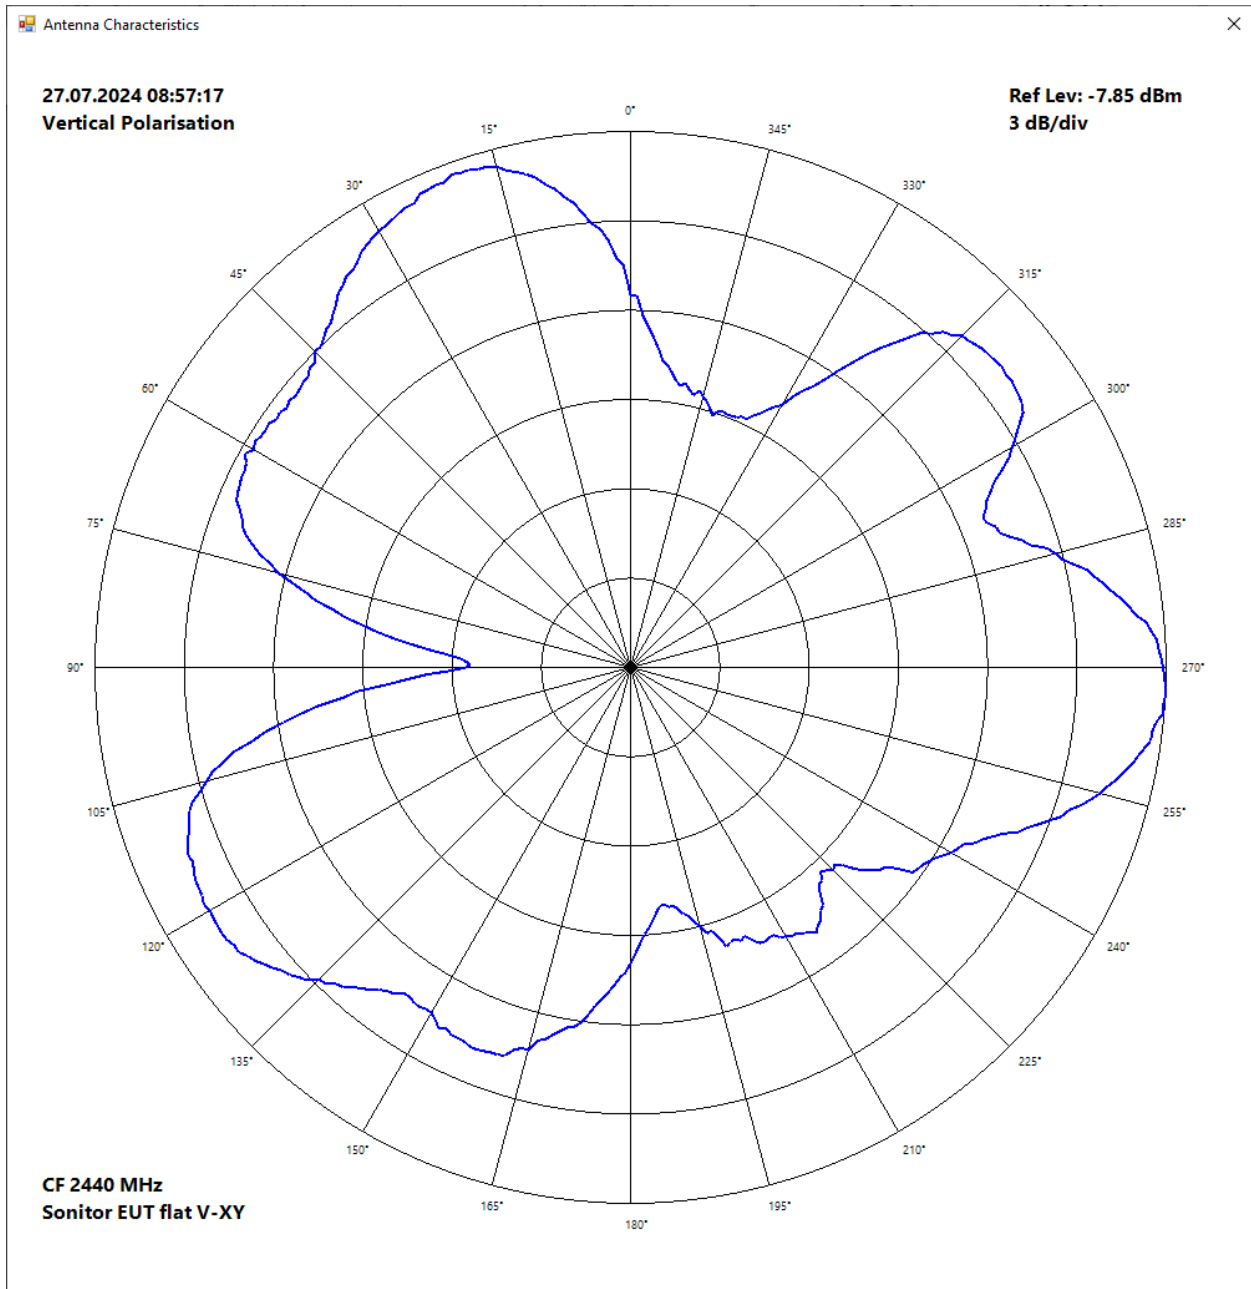

Snobee 2440 EUT flat – HP

Snobee 2440 EUT flat – VP

Snobee 2440 EUT vert – HP

Snobee 2440 EUT vert – VP

Snobee 2440 EUT hor – HP

Snobee 2440 EUT hor – VP

Measured conducted power to antenna

Instrument list

No.	Instrument	Type of instrument	Manufacturer	Ref. no.	Cal Date	Cal Due
1	FSW26	Spectrum Analyzer	Rohde & Schwarz	LR 1640	2024.01	2025.01
2	3115	Horn antenna	EMCO	LR 1330	2022.11	2024.11
3	LNA-40-00101800	Preamplifier	NardaMiteq	LR 1747	2023.08	2024.08
4	6820.17A	Attenuator	Suhner	LR 1284	2024-01	2025-01
5	SMBV-100B	Signal generator	Rohde & Schwarz	LR 1743	2024.01	2025.01