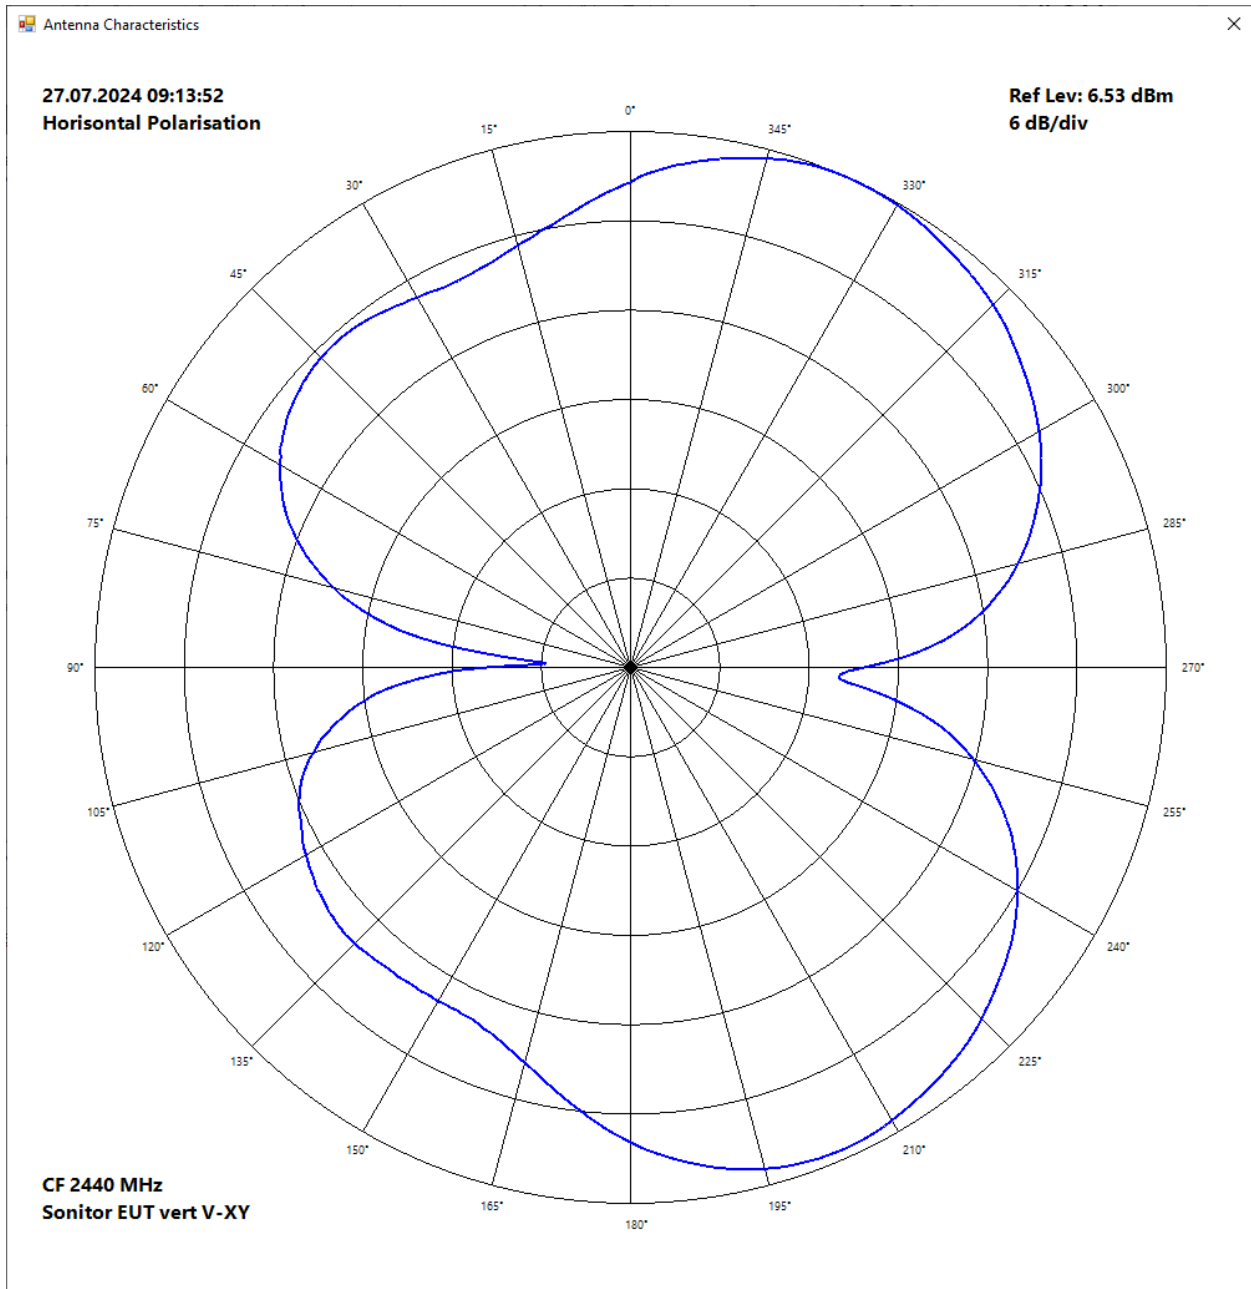

Snobee 2440 EUT flat – HP

Snobee 2440 EUT flat – VP

Snobee 2440 EUT vert – HP

Snobee 2440 EUT vert – VP

Snobee 2440 EUT hor – HP

Snobee 2440 EUT hor – VP

Measured conducted power to antenna

Instrument list