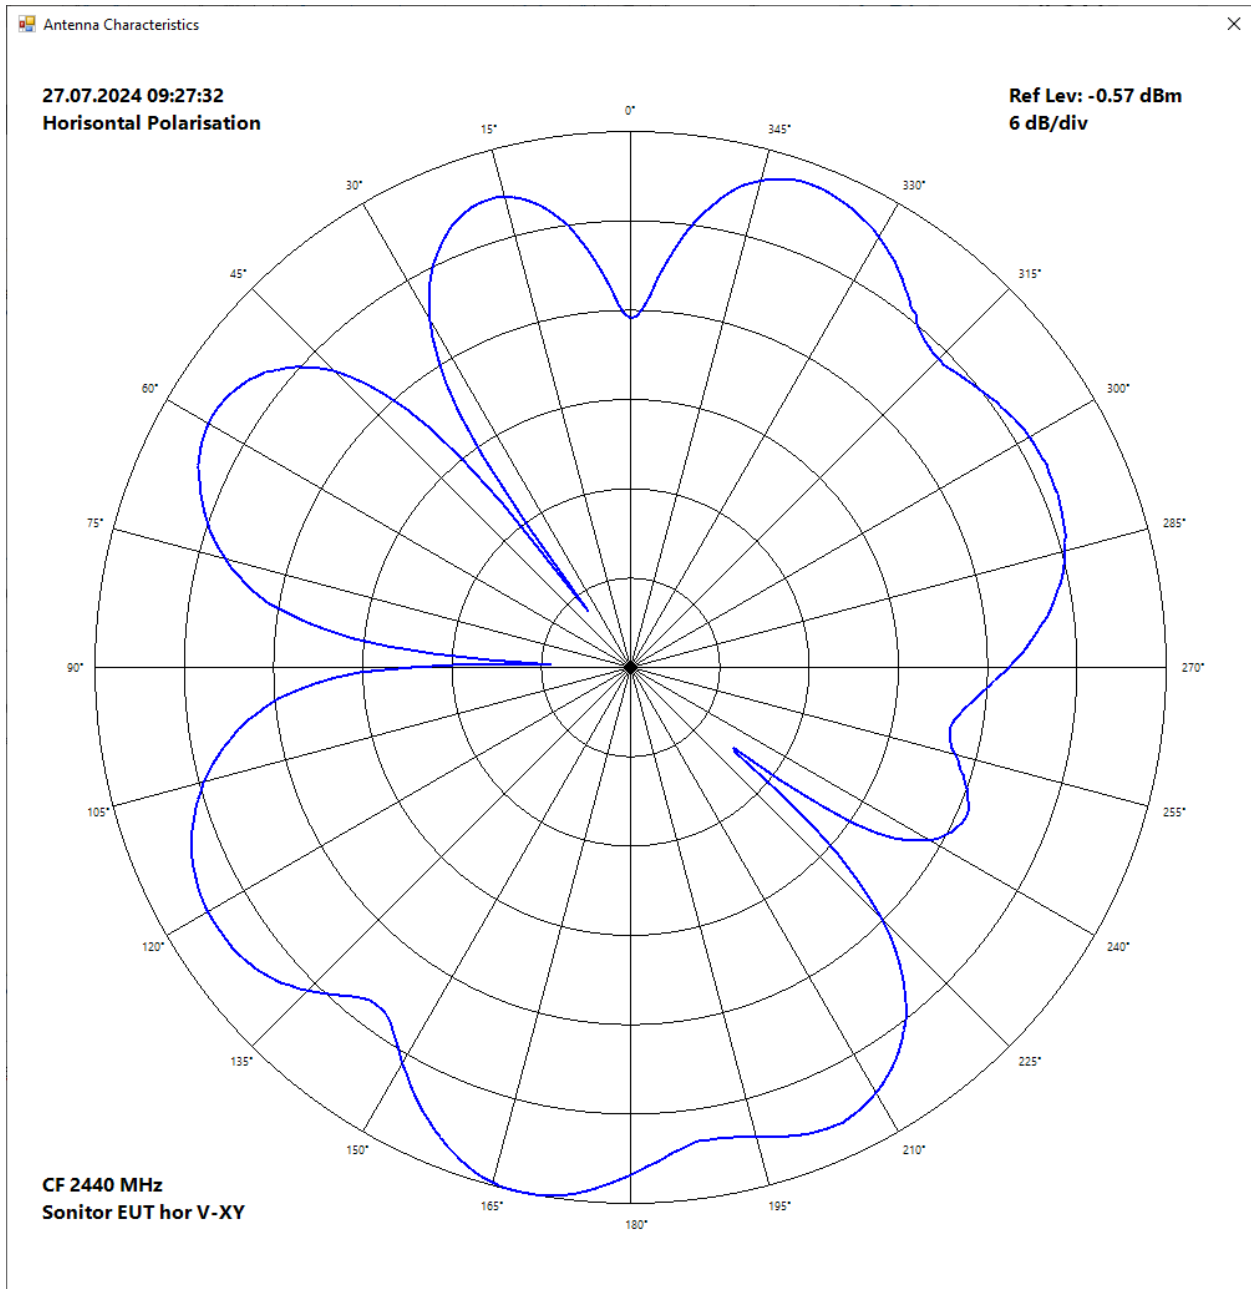

Snobee 2440 EUT flat – HP

Snobee 2440 EUT flat – VP

Snobee 2440 EUT vert – HP

Snobee 2440 EUT vert – VP

Snobee 2440 EUT hor – HP

Snobee 2440 EUT hor – VP

Measured conducted power to antenna

Instrument list