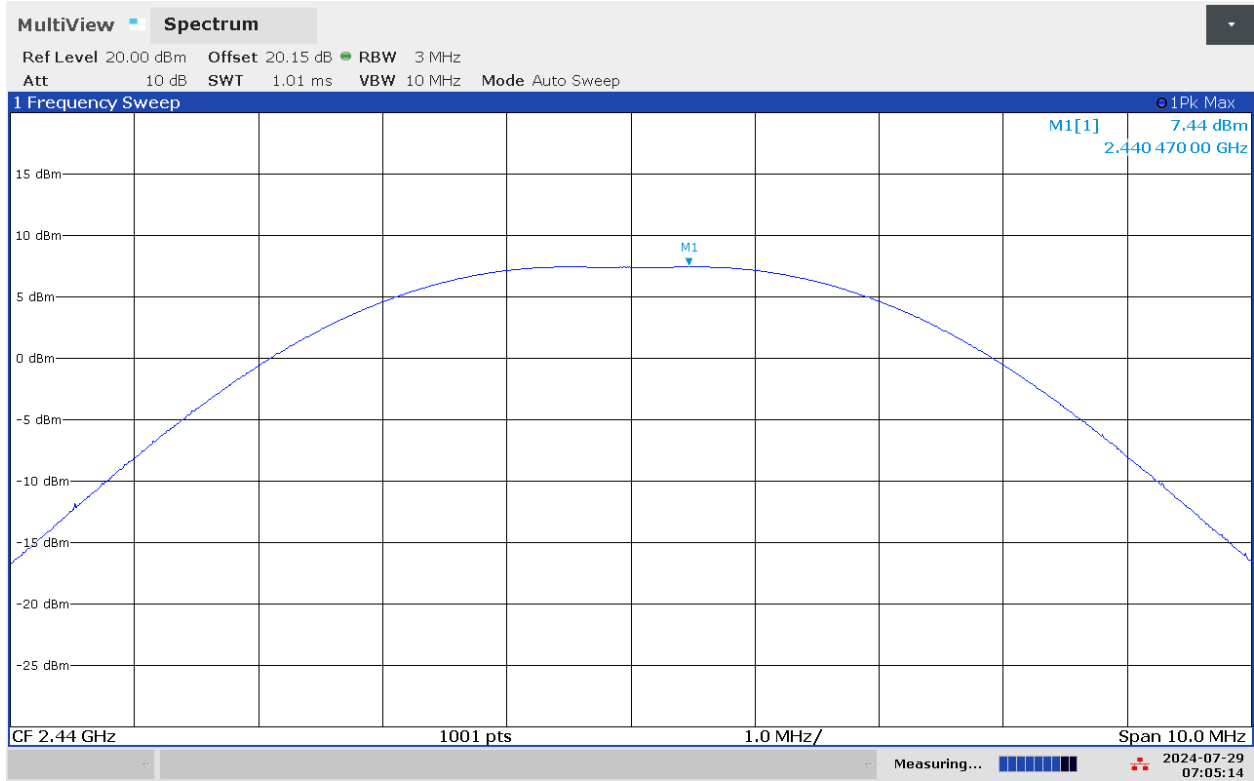

Snobee 2440 EUT flat – HP

Snobee 2440 EUT flat – VP

Snobee 2440 EUT vert – HP

Snobee 2440 EUT vert – VP

Snobee 2440 EUT hor – HP

Snobee 2440 EUT hor – VP

Measured conducted power to antenna

Instrument list