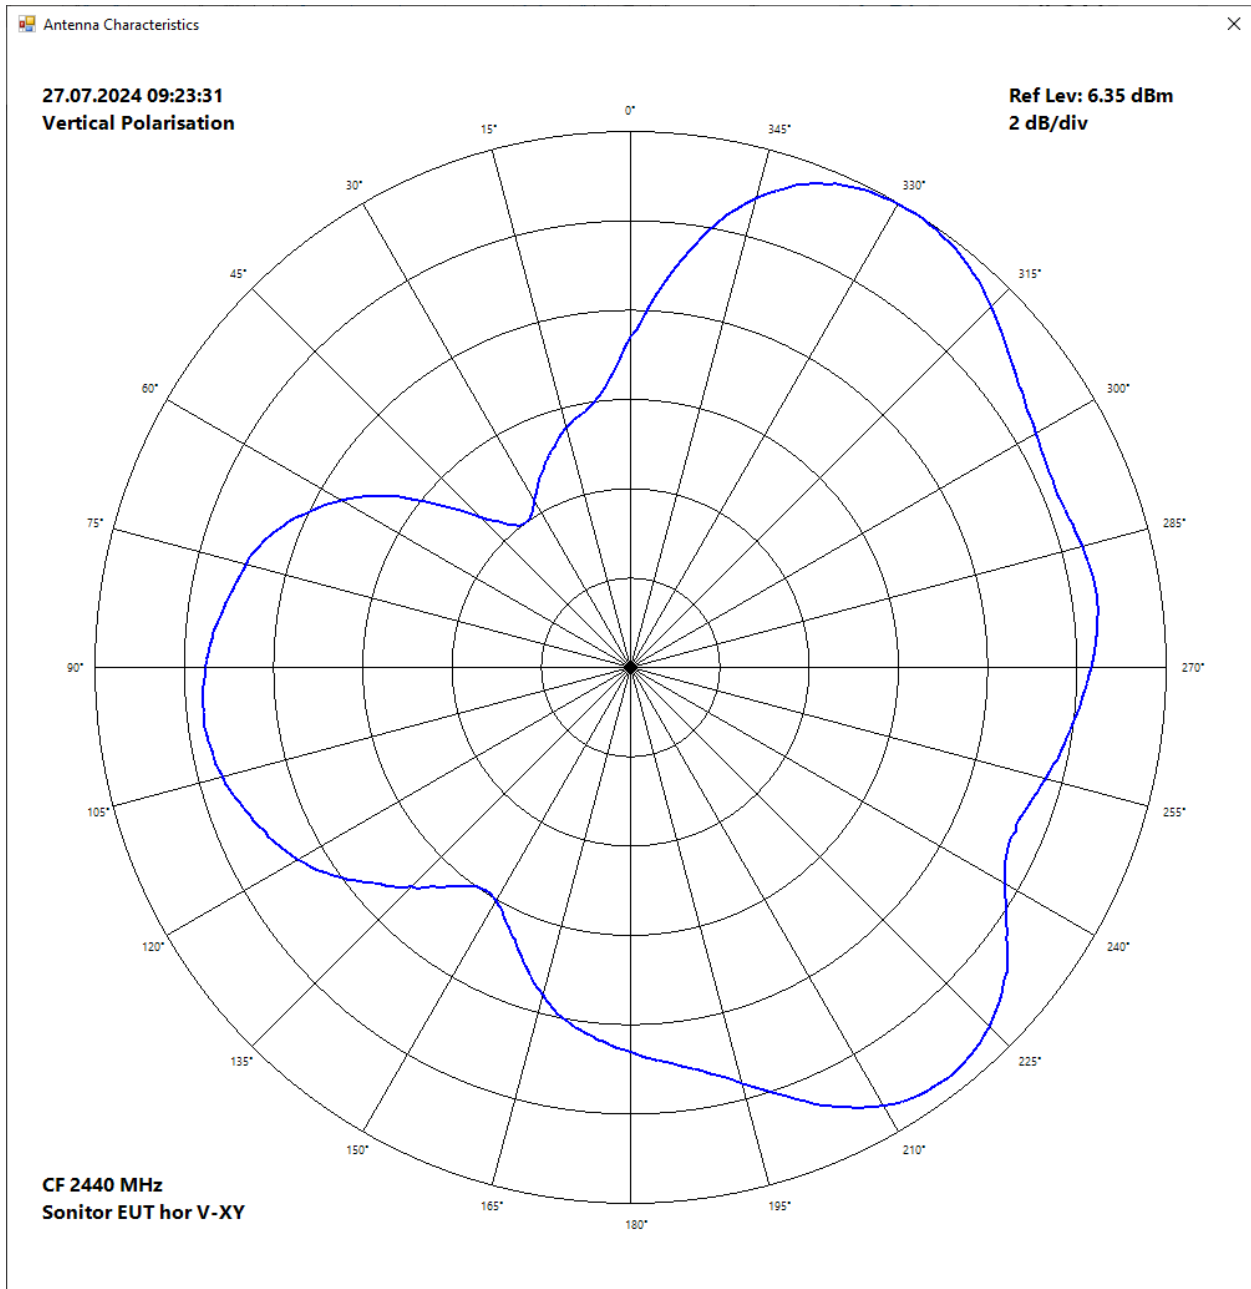

Snobee 2440 EUT flat – HP

Snobee 2440 EUT flat – VP

Snobee 2440 EUT vert – HP

Snobee 2440 EUT vert – VP

Snobee 2440 EUT hor – HP

Snobee 2440 EUT hor – VP

Measured conducted power to antenna

Instrument list