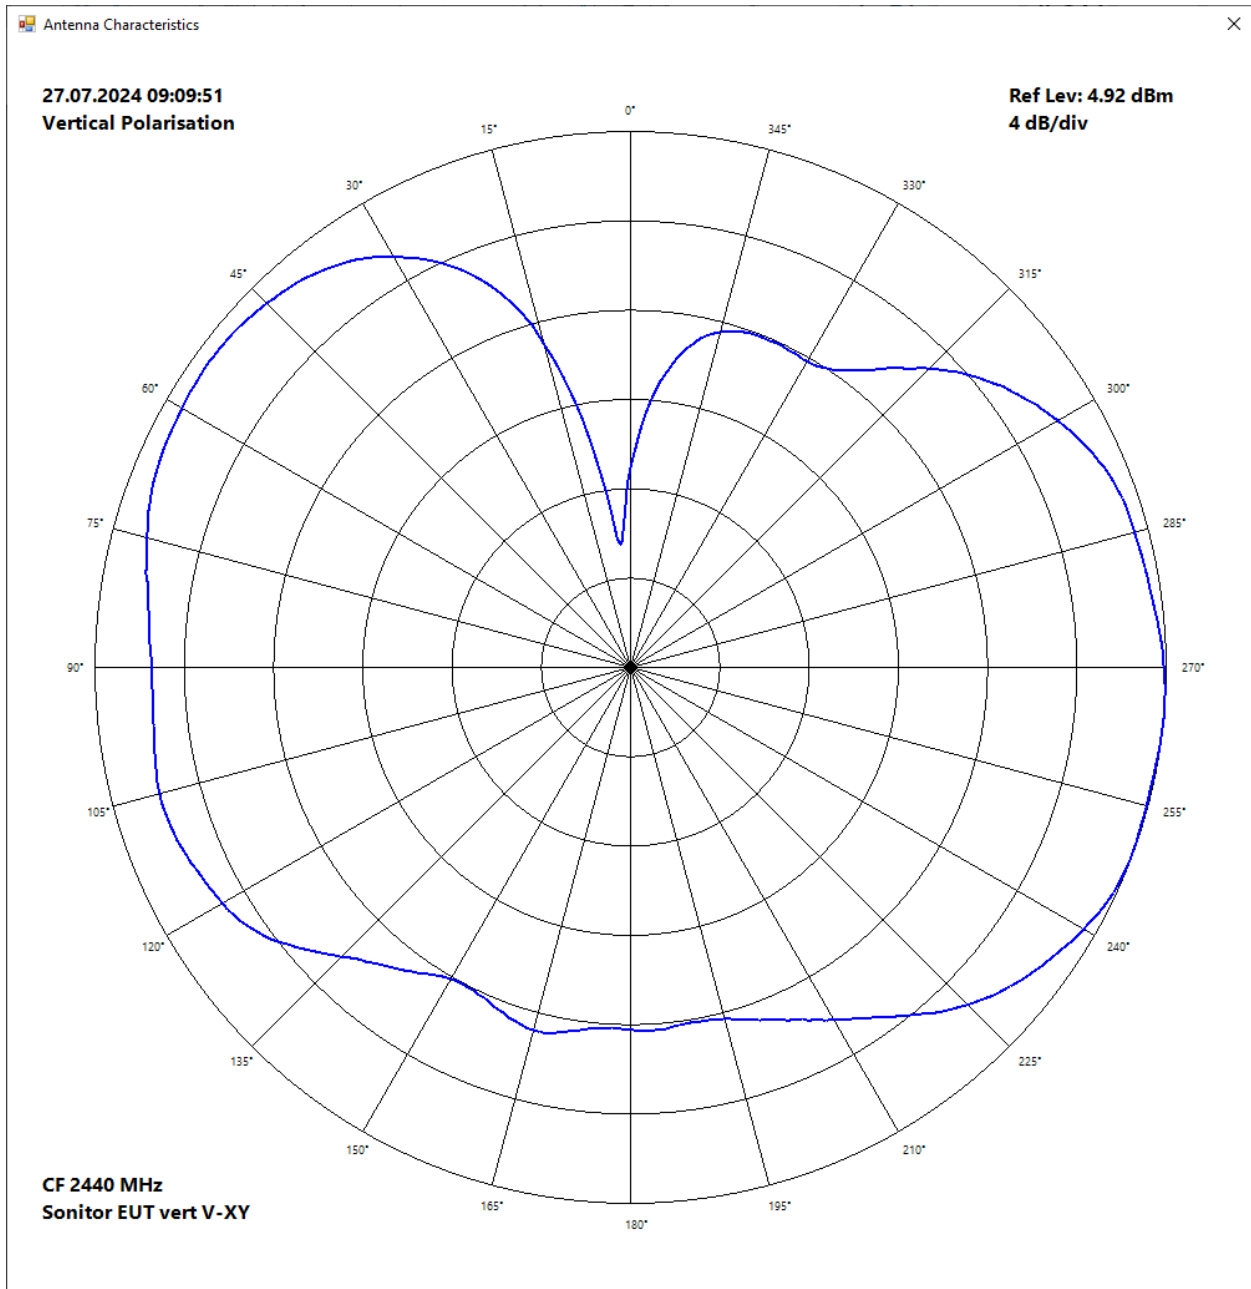

Snobee 2440 EUT flat – HP

Snobee 2440 EUT flat – VP

Snobee 2440 EUT vert – HP

Snobee 2440 EUT vert – VP

Snobee 2440 EUT hor – HP

Snobee 2440 EUT hor – VP

Measured conducted power to antenna

Instrument list