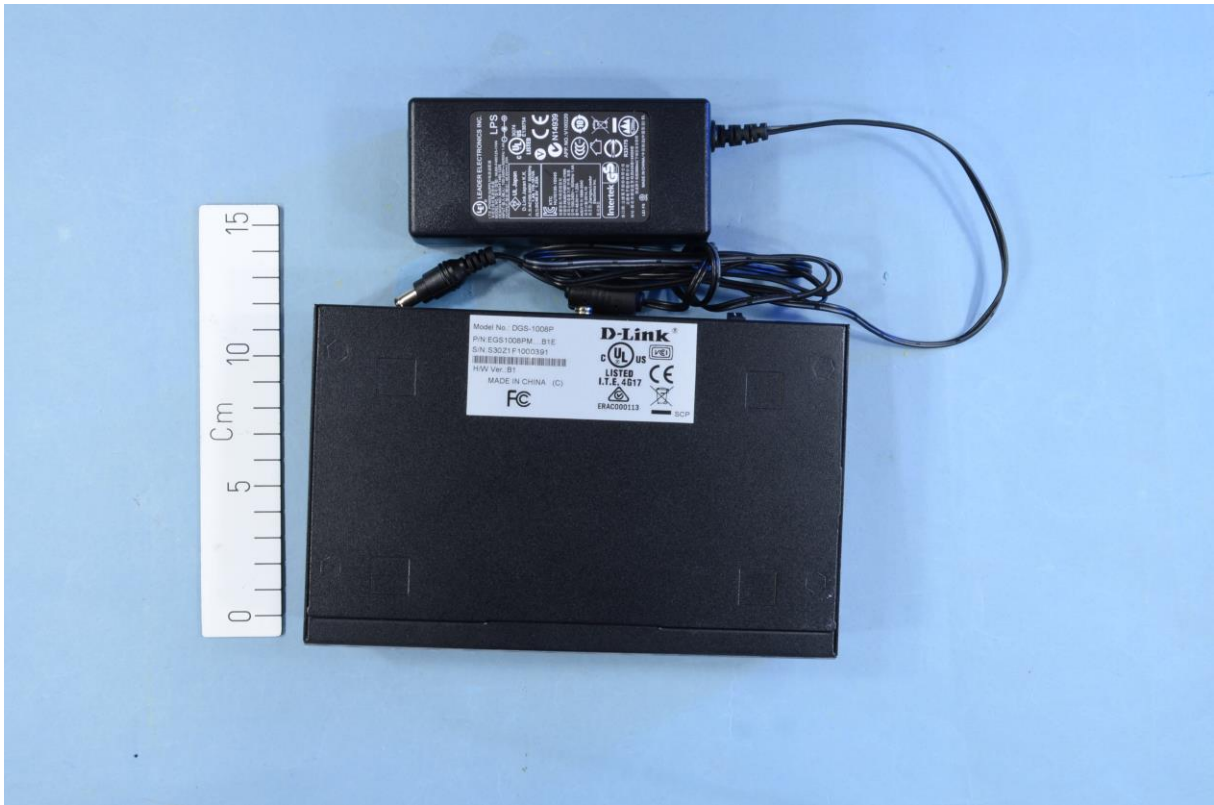

**EXTERNAL PHOTOS – INF-B246-C**

**INF-B246-C,-B and U - Front view**

INF-B246-C – rear view

INF-B246-B - rear view

INF-B246-U - rear view

### PHOTOS OF ACCESSORIES

HP EliteBook 840 G1 Lap-top – rear view

HP EliteBook 840 G1 Lap-top Power adapter

**D-Link PoE Router – Rear view**