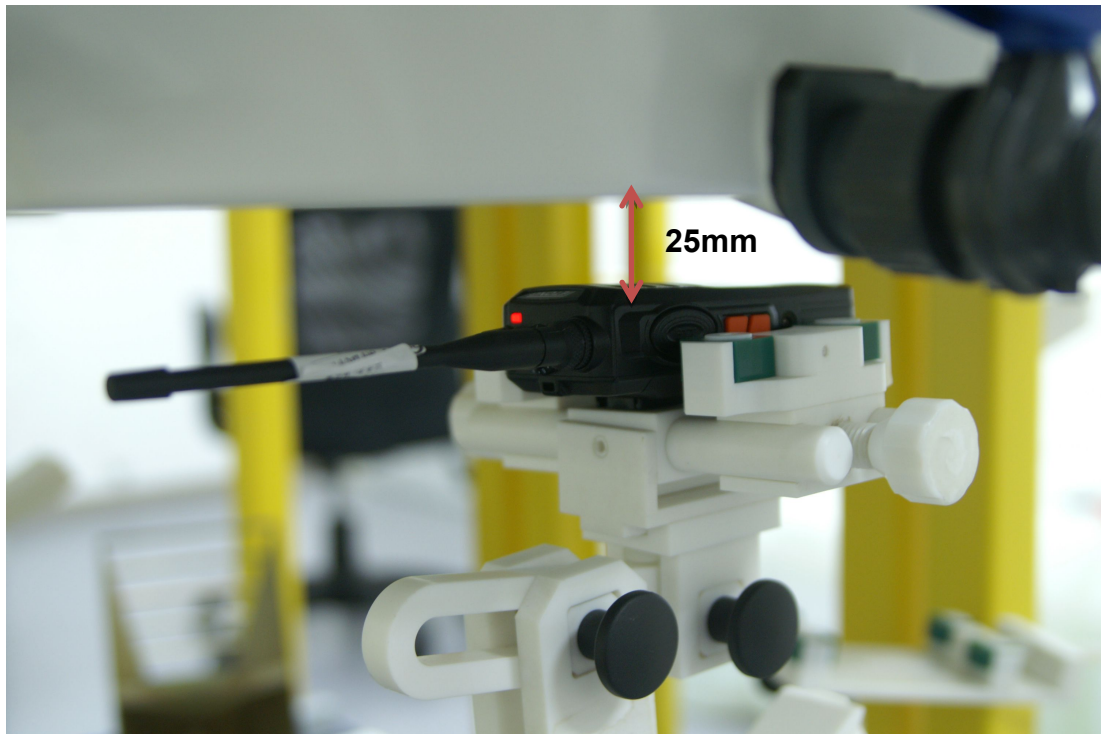

## SAR TEST SETUP PHOTOS

Held to face (25mm separation)

Body-worn (0mm separation)